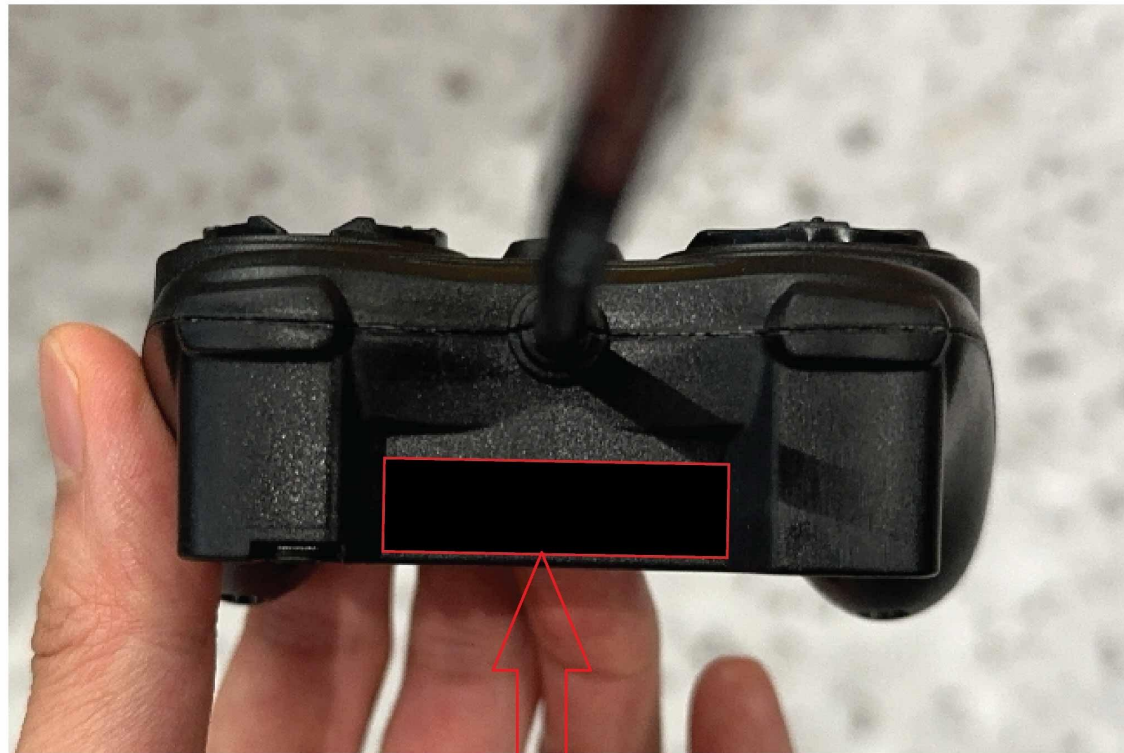

ET-0815 RC Transforming Jet Remote Controller FCC ID Print

22JAN24

40mm

FCC ID: 2ADM5-ET-0815-27
27MHz

10mm