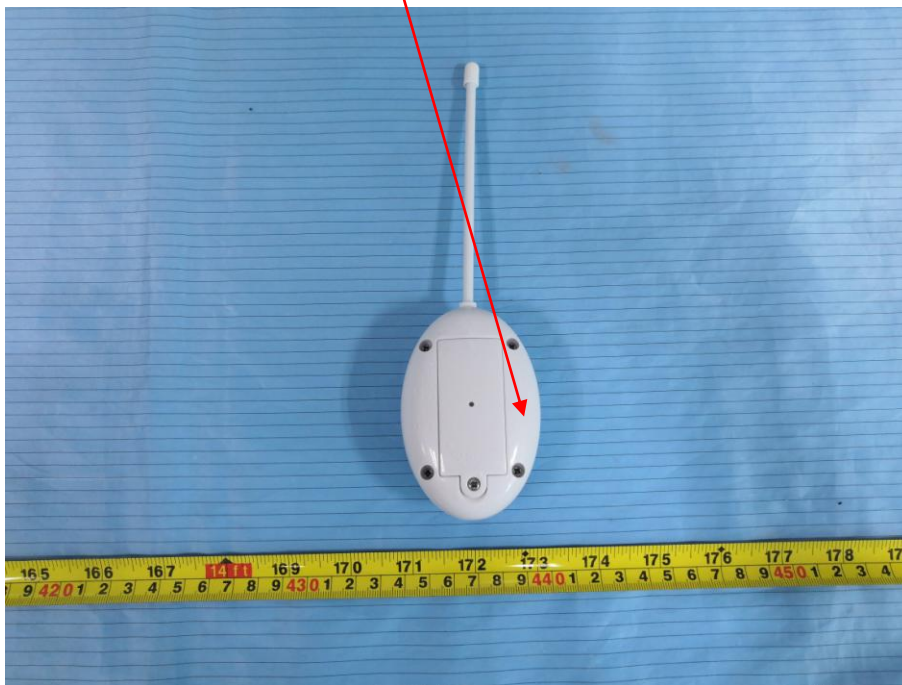

EXHIBIT A - FCC ID LABEL AND LOCATION

FCC ID Label

FCC ID:2ADM5-ET-0050

FCC ID Label Location Information

The label shown shall be permanently affixed at a conspicuous location on the device and be readily visible to the user at the time purchase (Labeling requirements per 2.925)