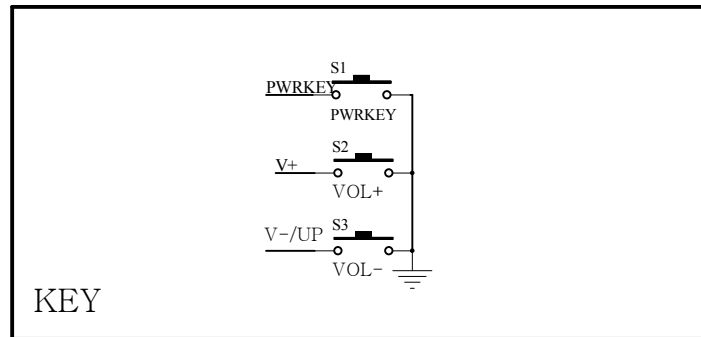

BT

KEY

LED

MIC

AUDIO

USB

BAT

UP