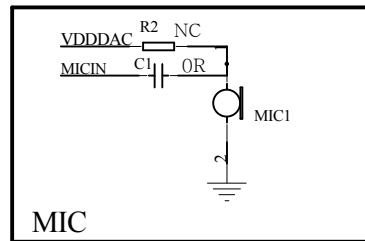

BT

KEY

LED

MIC

AUDIO

USB

BAT

UP