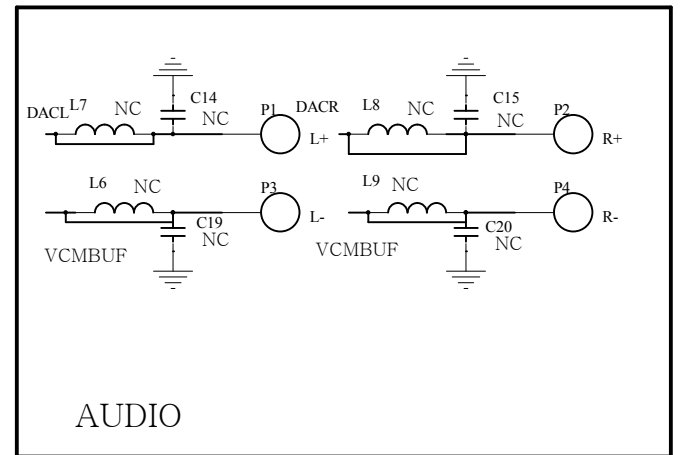

BT

KEY

LED

MIC

AUDIO

USB

BAT

UP