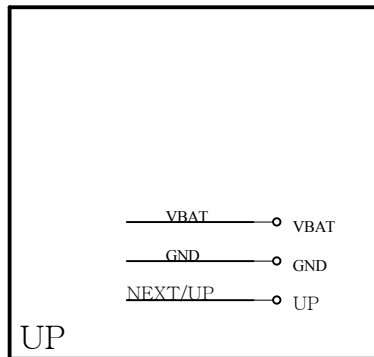

BT

KEY

LED

MIC

AUDIO

USB

BAT

UP