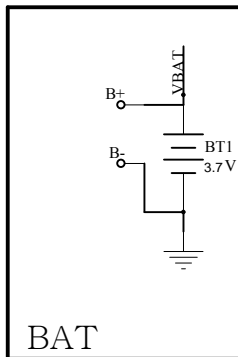

BT

KEY

LED

MIC

AUDIO

USB

BAT

UP