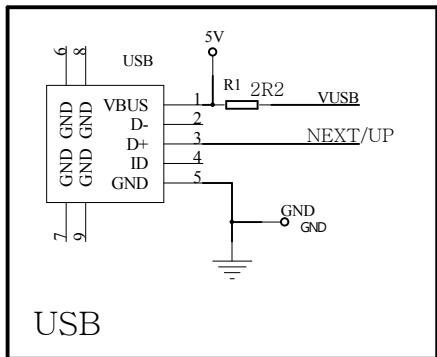

BT

KEY

LED

MIC

AUDIO

USB

BAT

UP