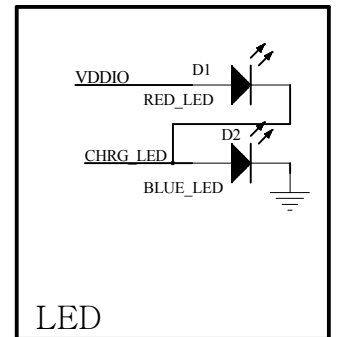

BT

KEY

LED

MIC

AUDIO

USB

BAT

UP