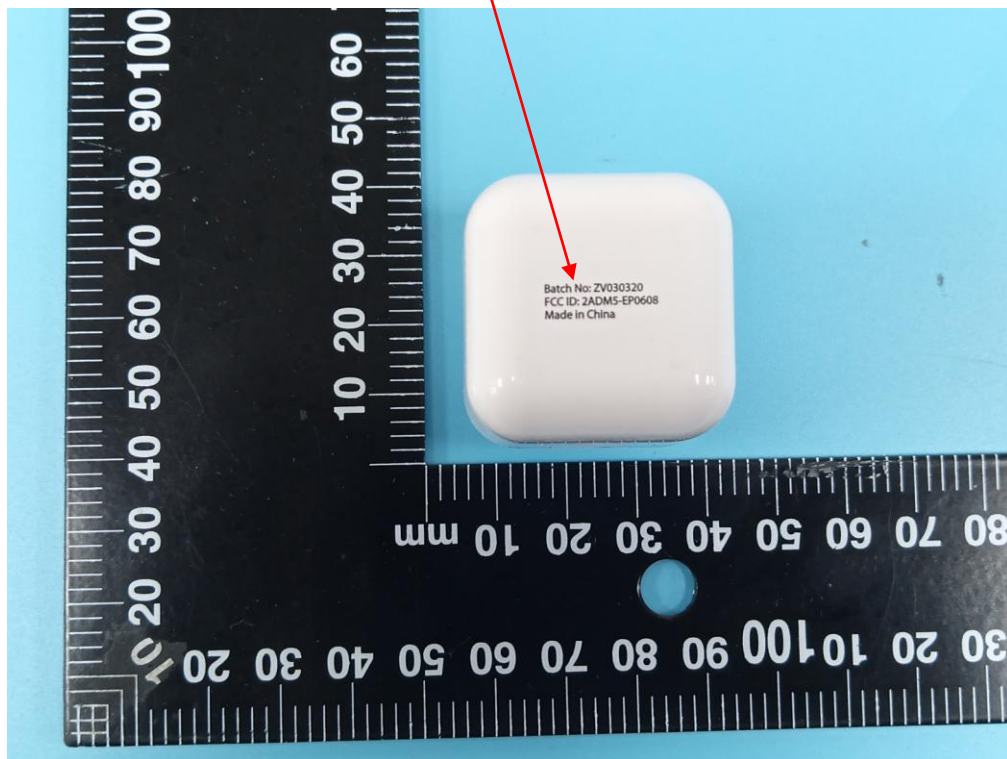

EXHIBIT A - FCC ID LABEL AND LOCATION

FCC ID Label

FCC ID:2ADM5-EP0608

FCC ID Label Location Information

The label shown shall be permanently affixed at a conspicuous location on the device and be readily visible to the user at the time purchase (Labeling requirements per 2.925)