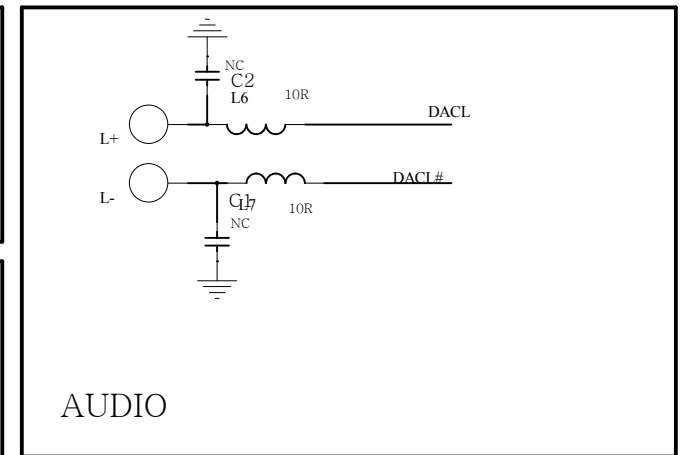

BT

KEY

LED

MIC

AUDIO

CHARGING

BAT

UP