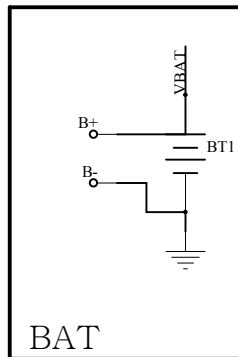

BT

KEY

LED

MIC

AUDIO

CHARGING

BAT

UP