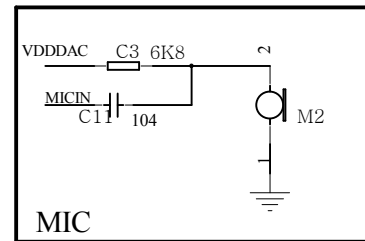

BT

KEY

LED

MIC

AUDIO

CHARGING

BAT

UP