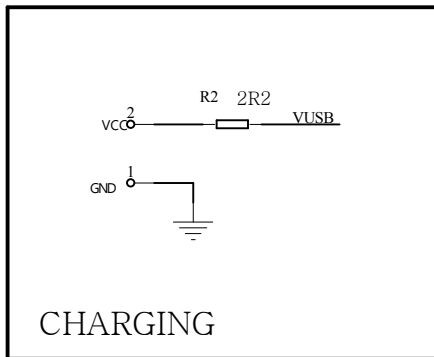

BT

KEY

LED

MIC

AUDIO

CHARGING

BAT

UP