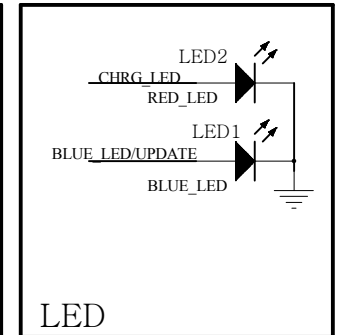

BT

KEY

LED

MIC

AUDIO

CHARGING

BAT

UP