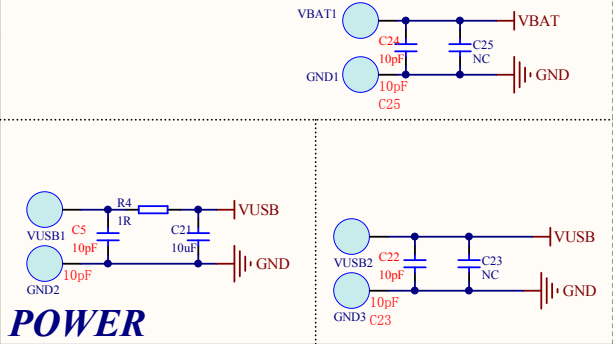

LED

Earphone

Touch

KEY

AB5616A QFN20-3*3

upDate

MIC

POWER