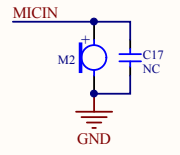

LED

Earphone

Touch

KEY

AB5616A QFN20-3*3

upDate

MIC

POWER