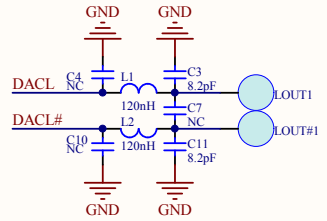

LED

Earphone

Touch

KEY

AB5616A QFN20-3*3

upDate

MIC

POWER