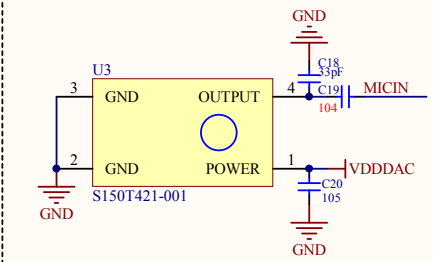

LED

Earphone

Touch

KEY

AB5616A QFN20-3*3

upDate

MIC

POWER