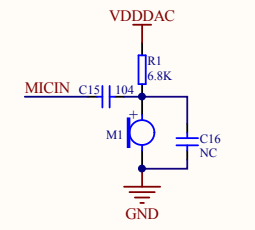

LED

Earphone

Touch

KEY

AB5616A QFN20-3*3

upDate

MIC

POWER