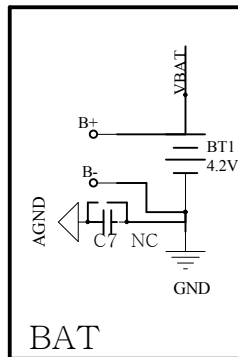

BT

KEY

LED

MIC

AUDIO

CHARGING

BAT

UP