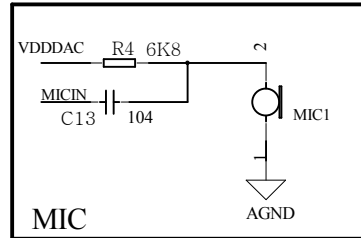

BT

KEY

LED

MIC

AUDIO

CHARGING

BAT

UP