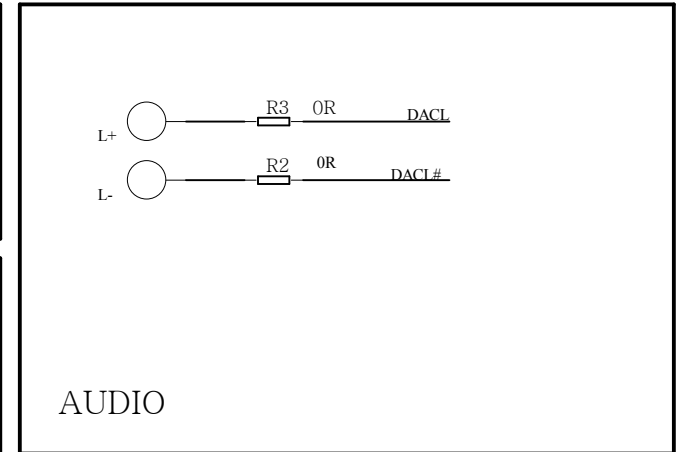

BT

KEY

LED

MIC

AUDIO

CHARGING

BAT

UP