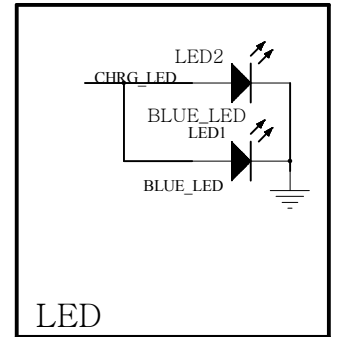

BT

KEY

LED

MIC

AUDIO

CHARGING

BAT

UP