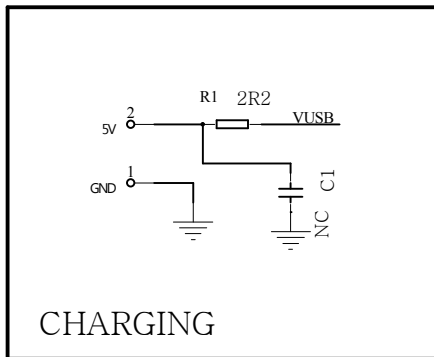

BT

KEY

LED

MIC

AUDIO

CHARGING

BAT

UP