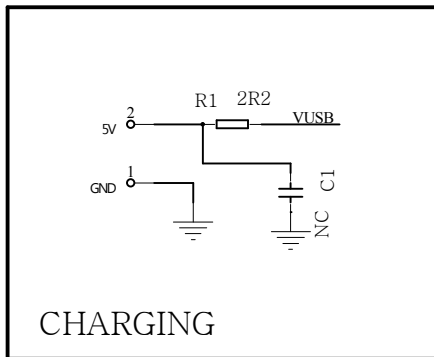

BT

KEY

LED

MIC

AUDIO

CHARGING

BAT

UP