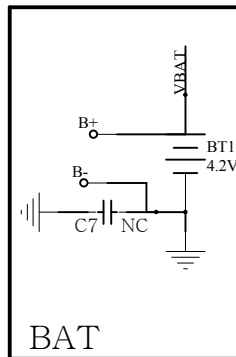

BT

KEY

LED

MIC

AUDIO

CHARGING

BAT

UP