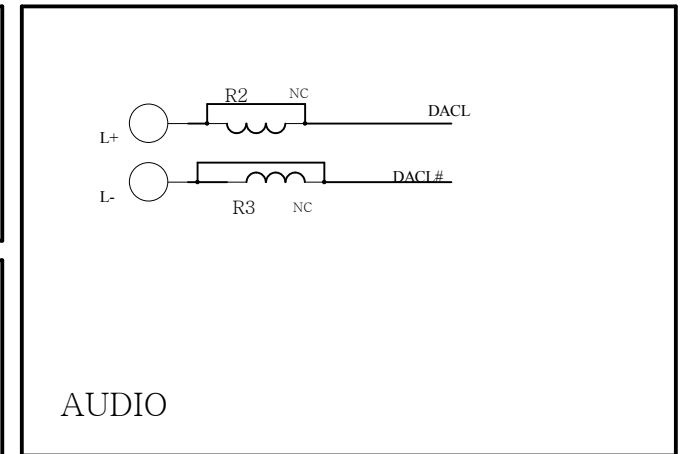

BT

KEY

LED

MIC

AUDIO

CHARGING

BAT

UP