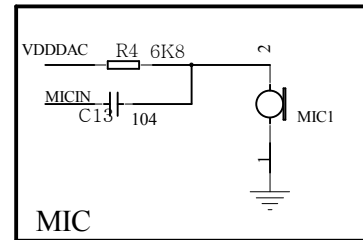

BT

KEY

LED

MIC

AUDIO

CHARGING

BAT

UP