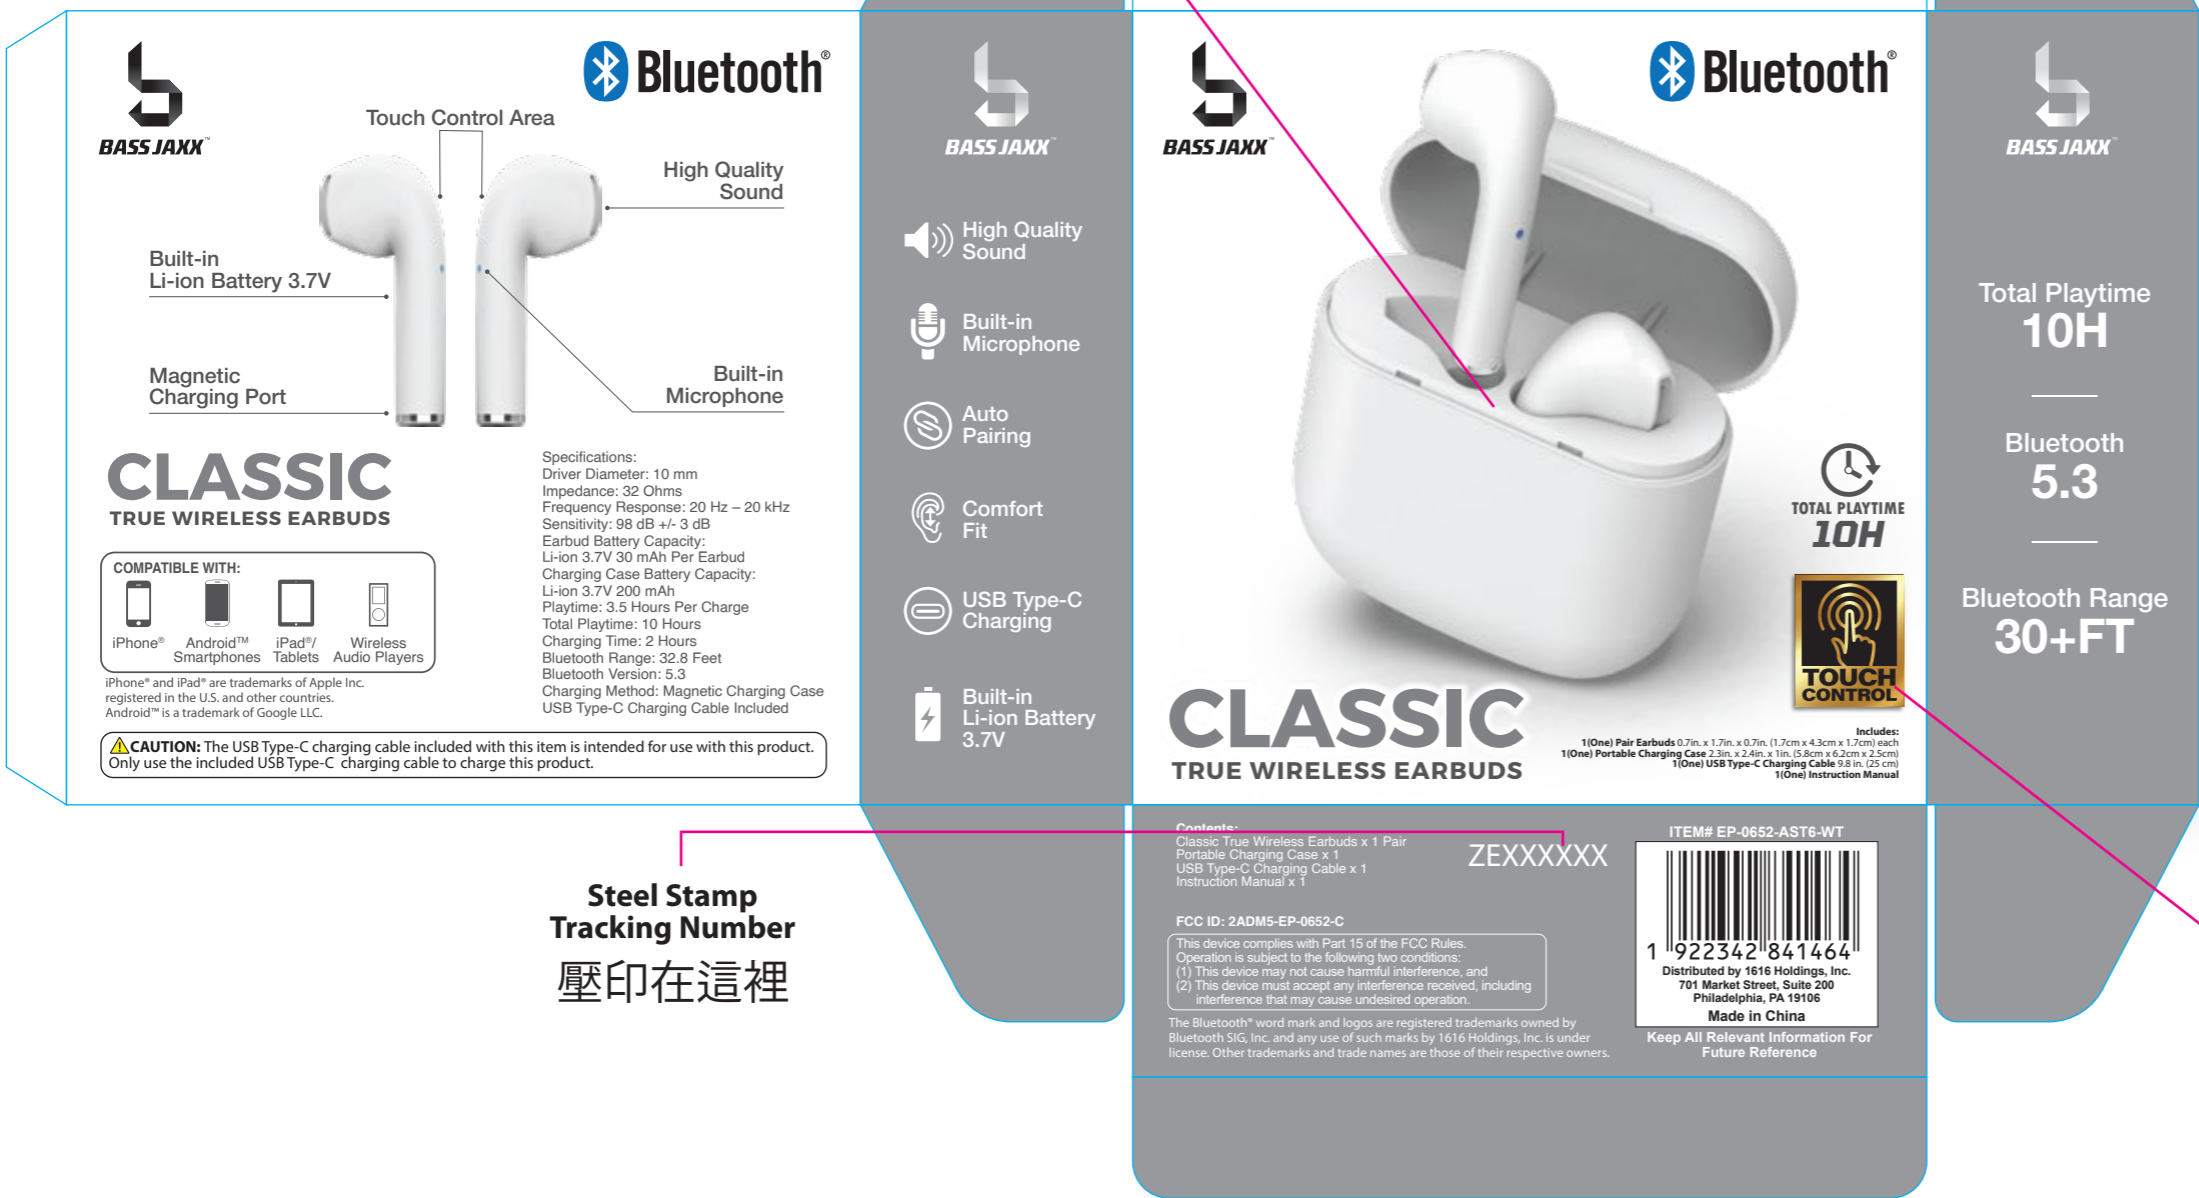

Pack Type:

Close Box

Transparent
Hook

Spot UV

PKG 3D

105mm

105mm

36mm

Gold foil

Steel Stamp
Tracking Number
壓印在這裡

Contents:
Classic True Wireless Earbuds x 1 Pair
Portable Charging Case x 1
USB Type-C Charging Cable x 1
Instruction Manual x 1

FCC ID: 2ADM5-EP-0652-C

This device complies with Part 15 of the FCC Rules. Operation is subject to the following two conditions:
(1) This device may not cause harmful interference, and
(2) This device must accept any interference received, including interference that may cause undesired operation.