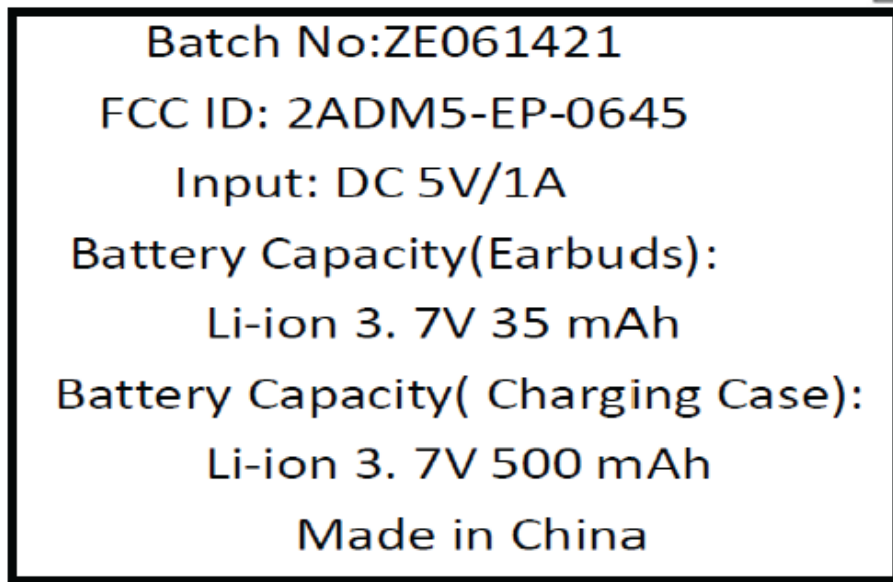

EXHIBIT A - FCC ID LABEL AND LOCATION

FCC ID Label

FCC ID Label Location Information

The label shown shall be permanently affixed at a conspicuous location on the device and be readily visible to the user at the time purchase (Labeling requirements per 2.925)