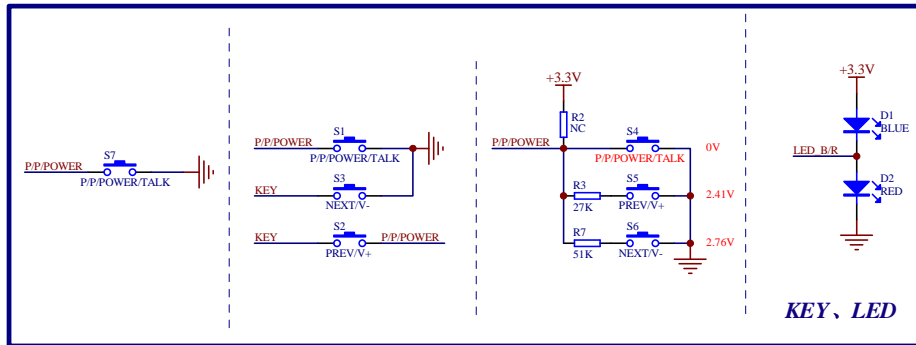

MCU

KEY, LED

Earphone, Power