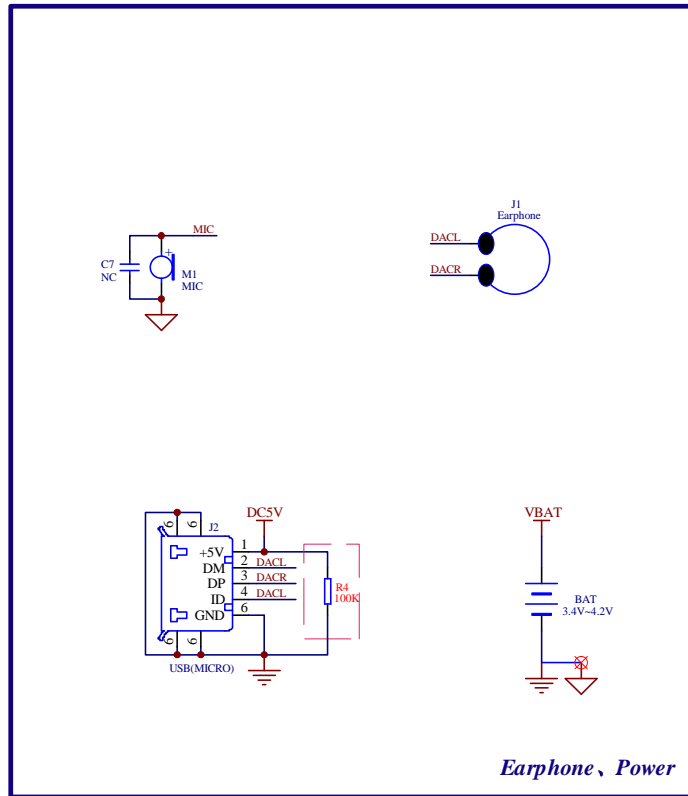

MCU

KEY, LED

Earphone, Power