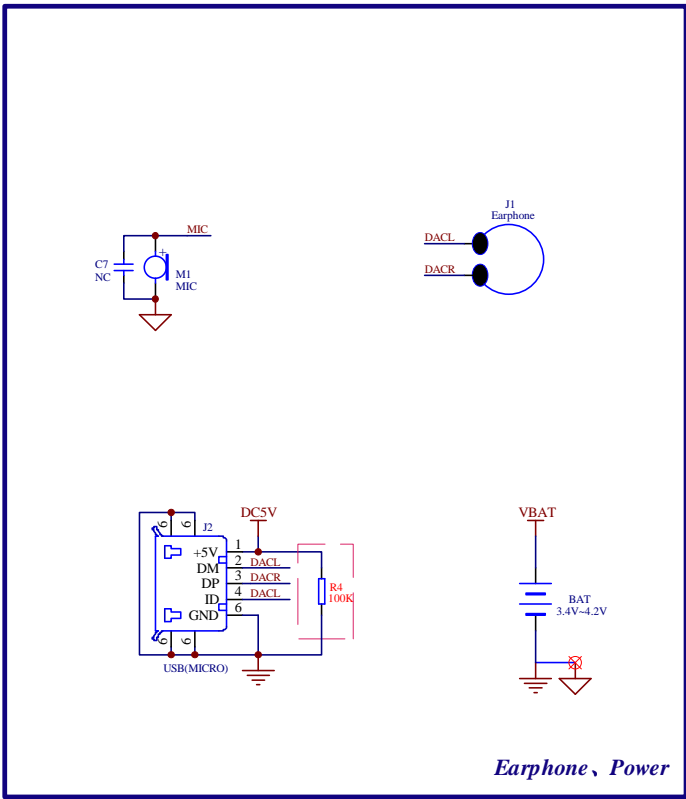

MCU

KEY, LED

Earphone, Power