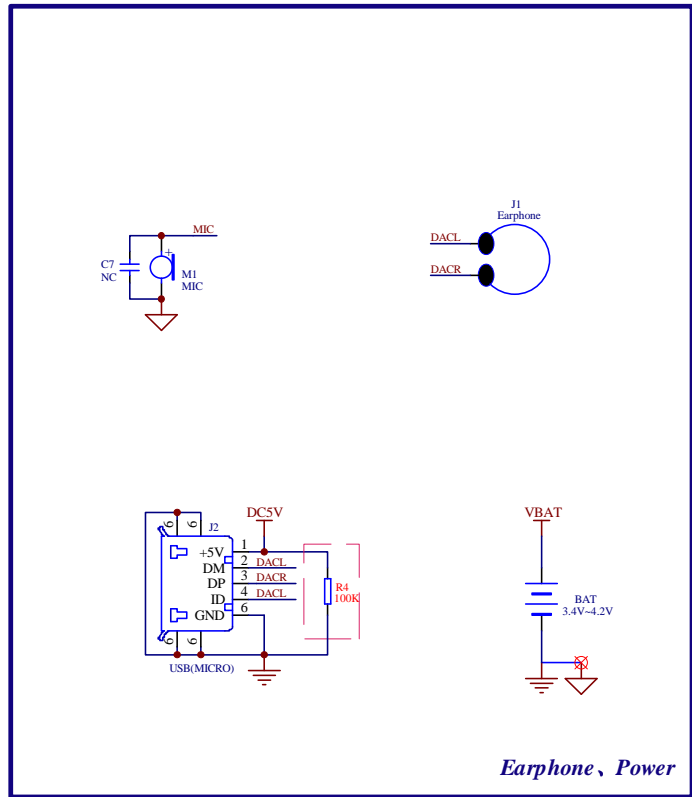

MCU

KEY, LED

Earphone, Power