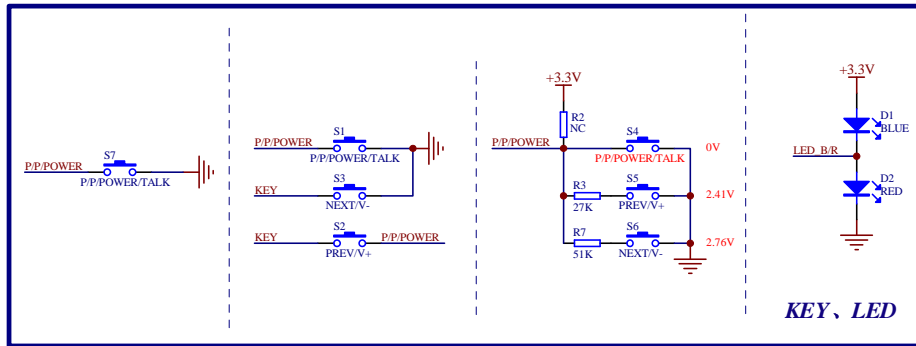

MCU

KEY, LED

Earphone, Power