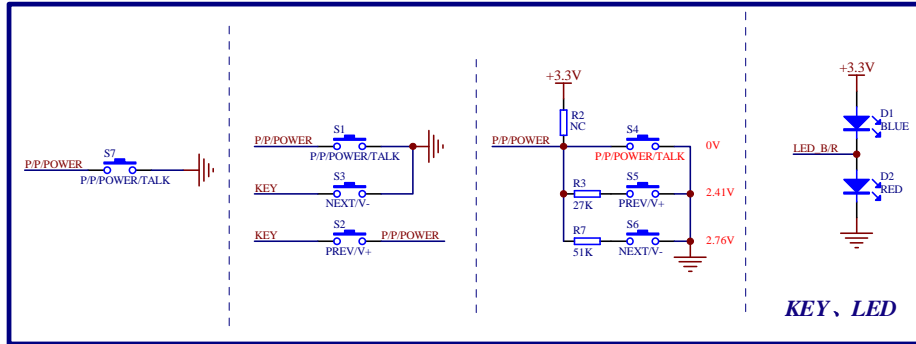

MCU

KEY, LED

Earphone, Power