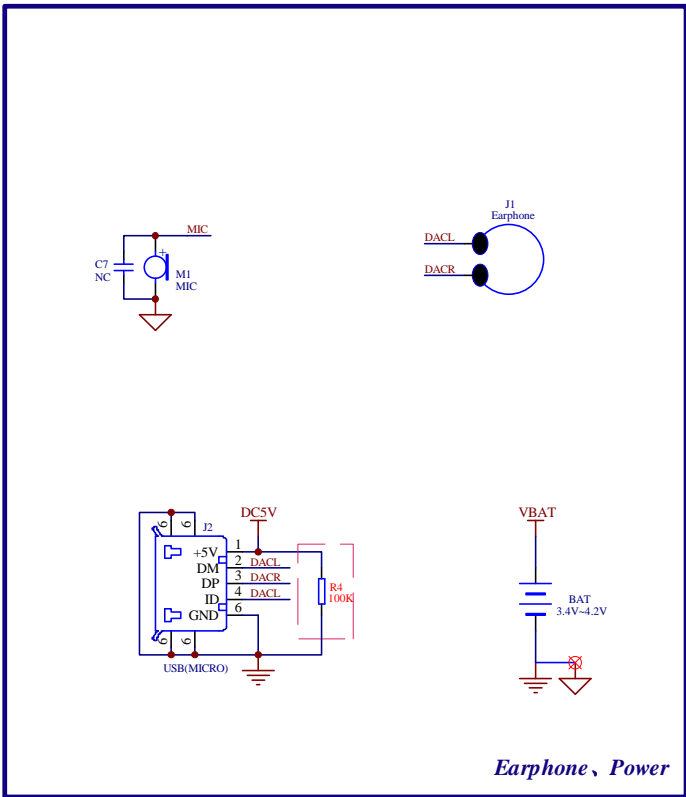

MCU

KEY, LED

Earphone, Power