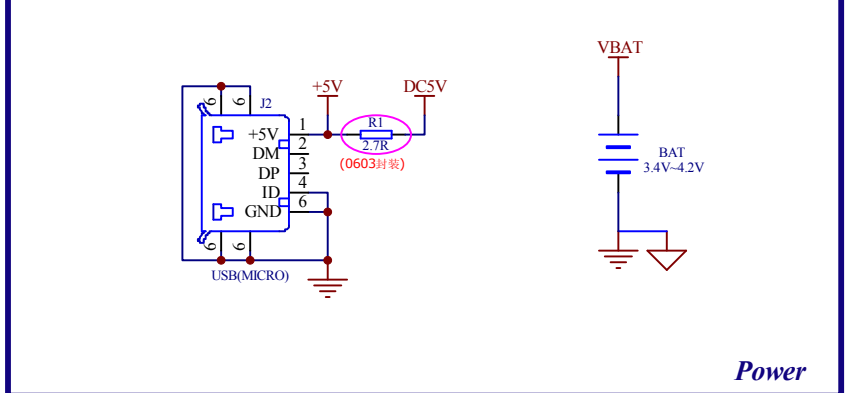

MCU

Earphone, MIC

KEY, LED

Power