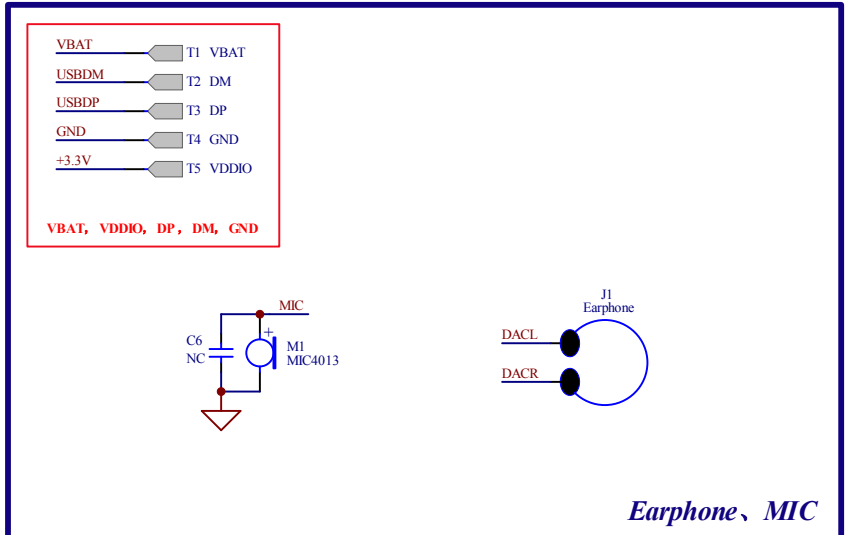

MCU

Earphone, MIC

KEY, LED

Power