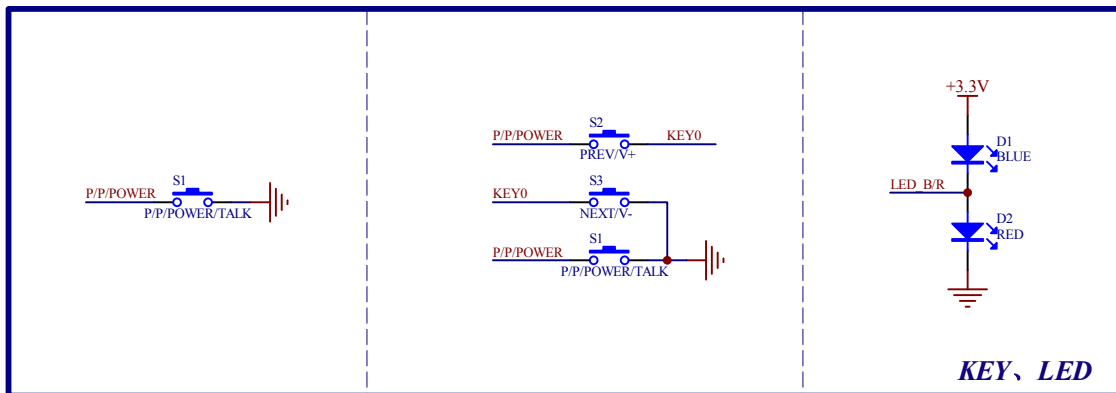

MCU

Earphone, MIC

KEY, LED

Power