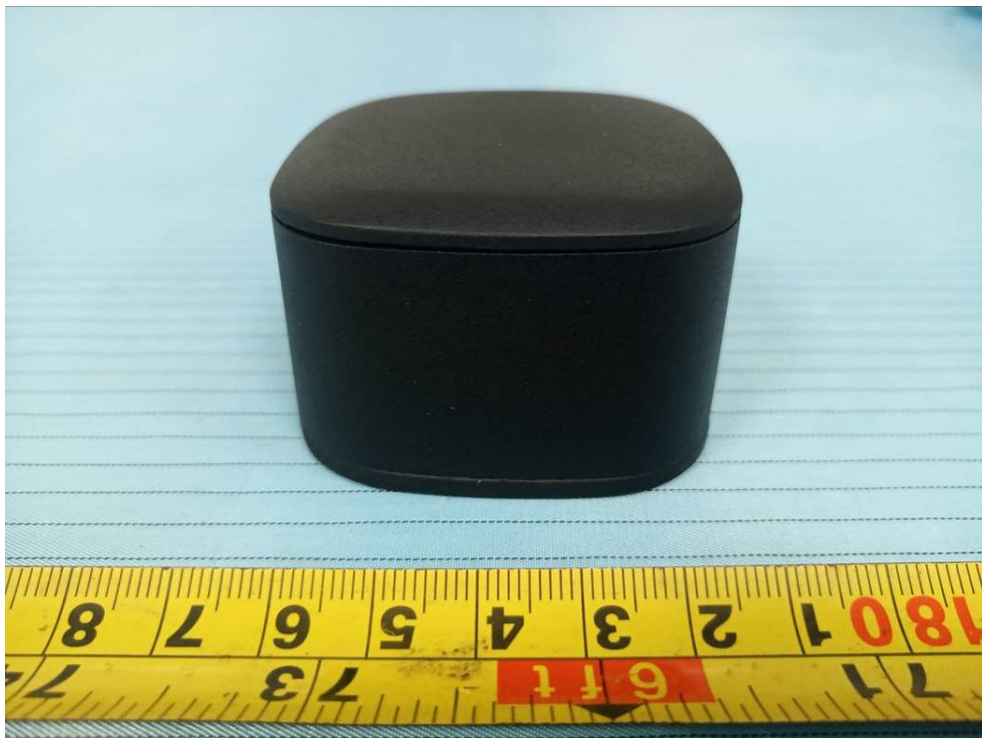

EXHIBIT B - EUT EXTERNAL PHOTOGRAPHS

Earbud

Charging Box

Cable