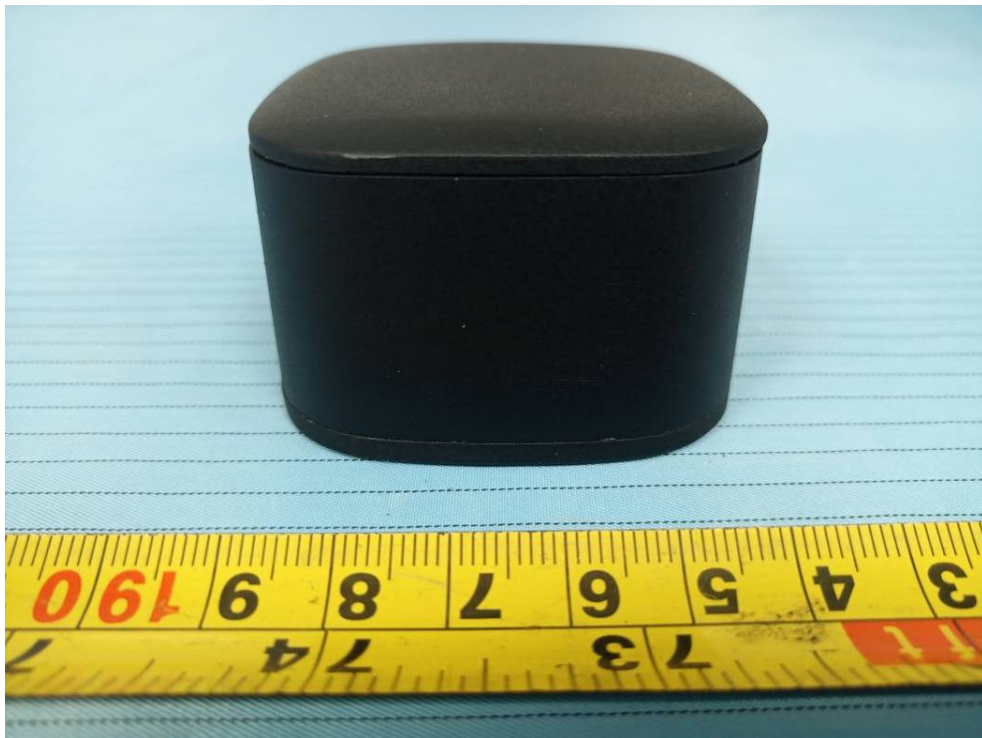

EXHIBIT B - EUT EXTERNAL PHOTOGRAPHS

Earbud

Charging Box

Cable