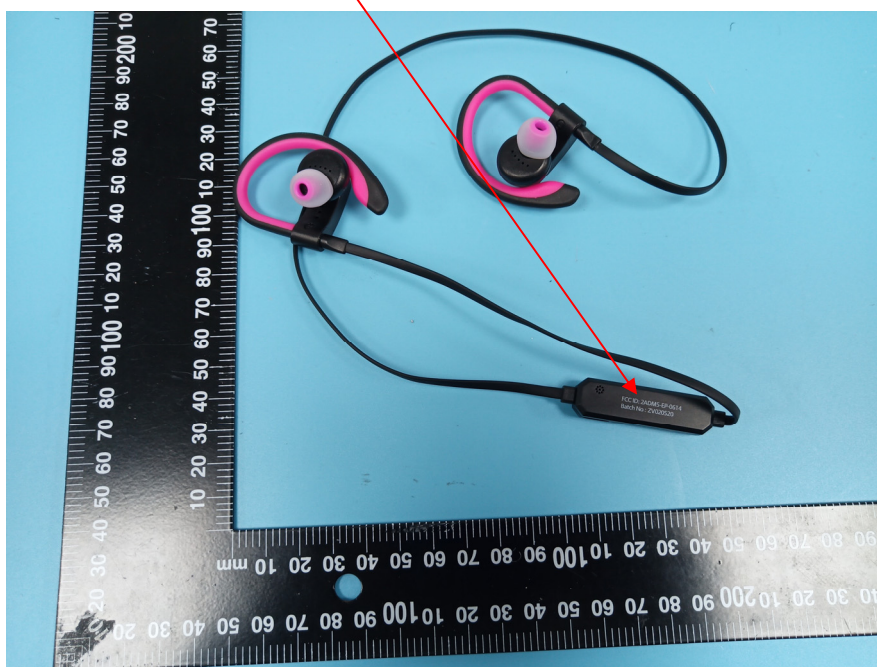

EXHIBIT A - FCC ID LABEL AND LOCATION

FCC ID Label

FCC ID:2ADM5-EP-0614

FCC ID Label Location Information

The label shown shall be permanently affixed at a conspicuous location on the device and be readily visible to the user at the time purchase (Labeling requirements per 2.925)