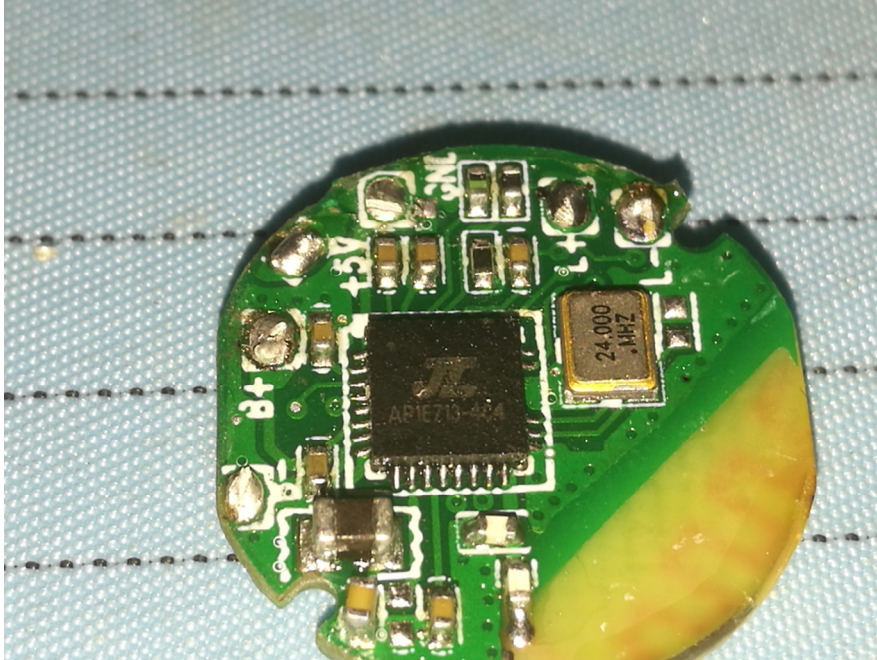

EXHIBIT C - EUT INTERNAL PHOTOGRAPHS

Black:

EUT – Cover off View 1

EUT – Cover off View 2

EUT – Cover off View 3

EUT – Main Board Top View

EUT – Main Board Bottom View

EUT – Main Chip 1 View

EUT – Main Chip 2 View

EUT – Battery Top View

EUT – Battery Bottom View

EUT – Speaker View

White:

EUT – Cover off View 1

EUT – Cover off View 2

EUT – Main Board Top View

EUT – Main Board Bottom View

EUT – Main Chip View

EUT – Battery Top View

EUT – Battery Bottom View

EUT – Speaker View