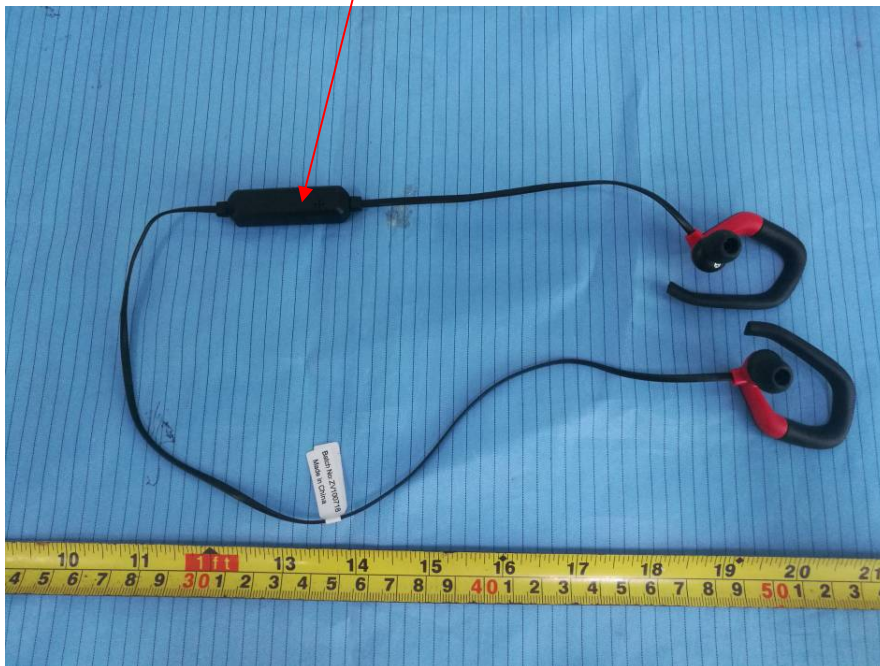

EXHIBIT A - FCC ID LABEL AND LOCATION

FCC ID Label

FCC ID: 2ADM5-EP-0552

FCC ID Label Location Information

The label shown shall be permanently affixed at a conspicuous location on the device and be readily visible to the user at the time purchase (Labeling requirements per 2.925)