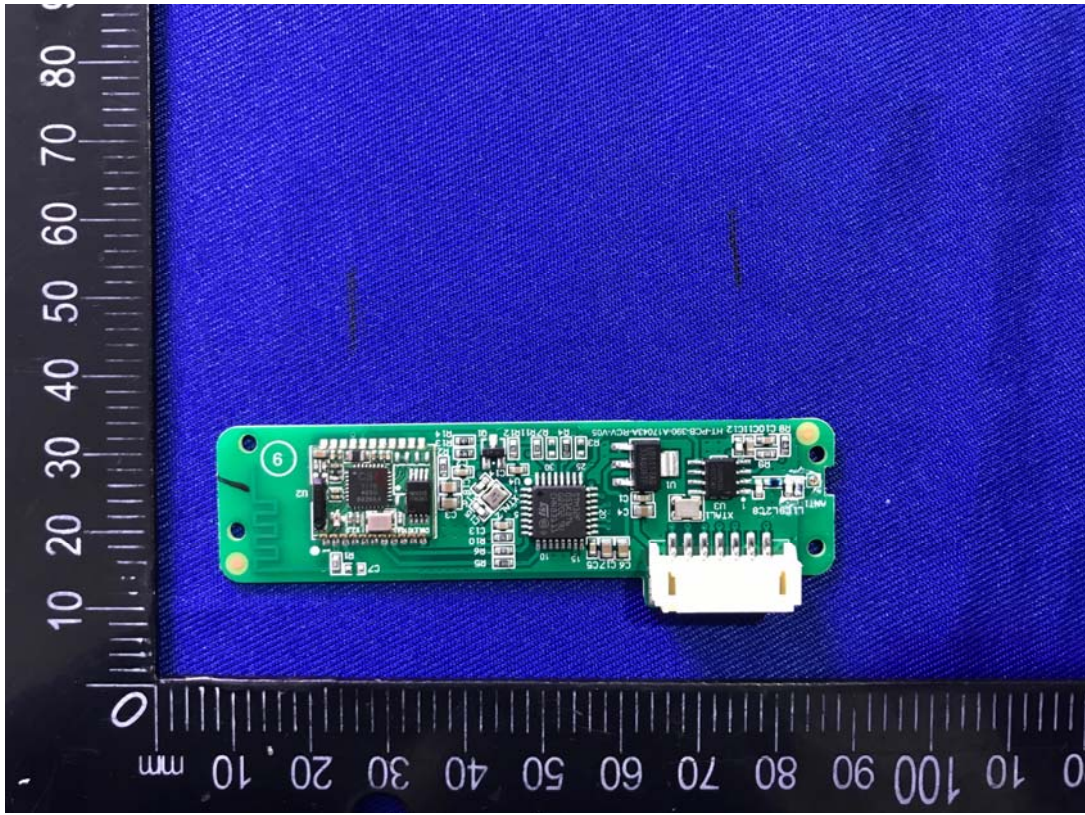

EXHIBIT C - EUT INTERNAL PHOTOGRAPHS

BT Module & BT Antenna

433.92MHz Receiver Chip

433.92MHz Receiver Antenna