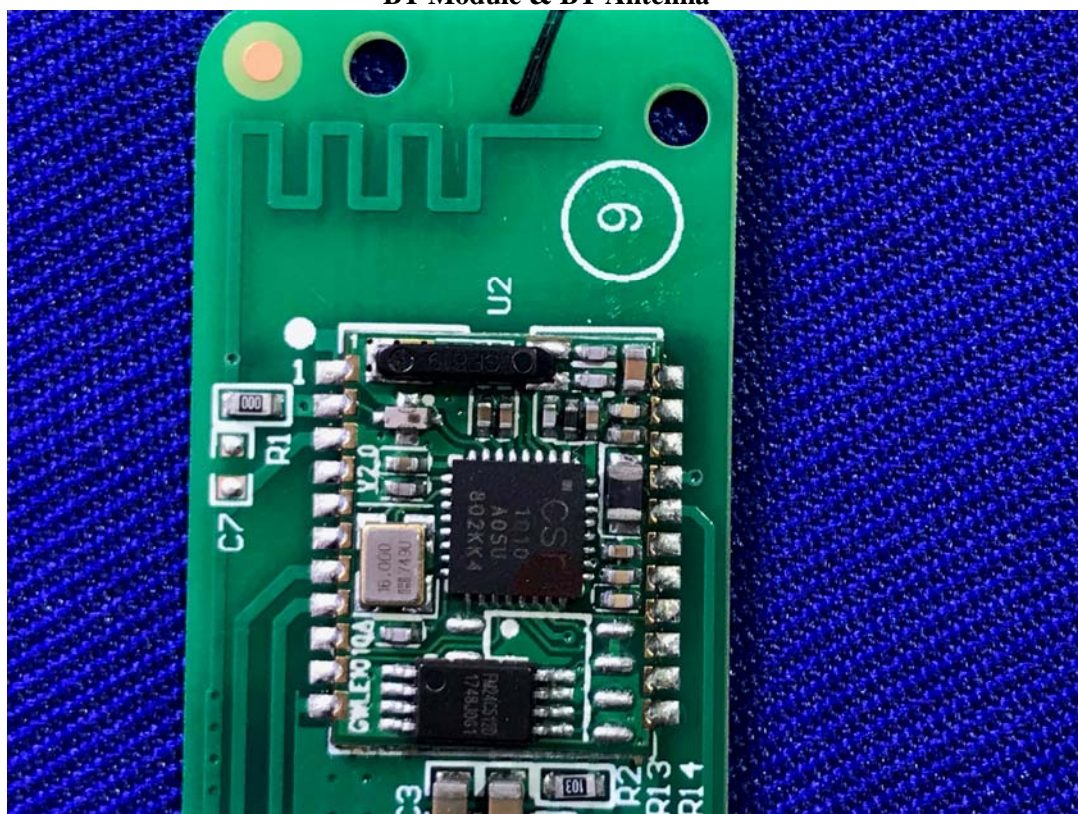

EXHIBIT C - EUT INTERNAL PHOTOGRAPHS

BT Module & BT Antenna

433.92MHz Receiver Chip

433.92MHz Receiver Antenna