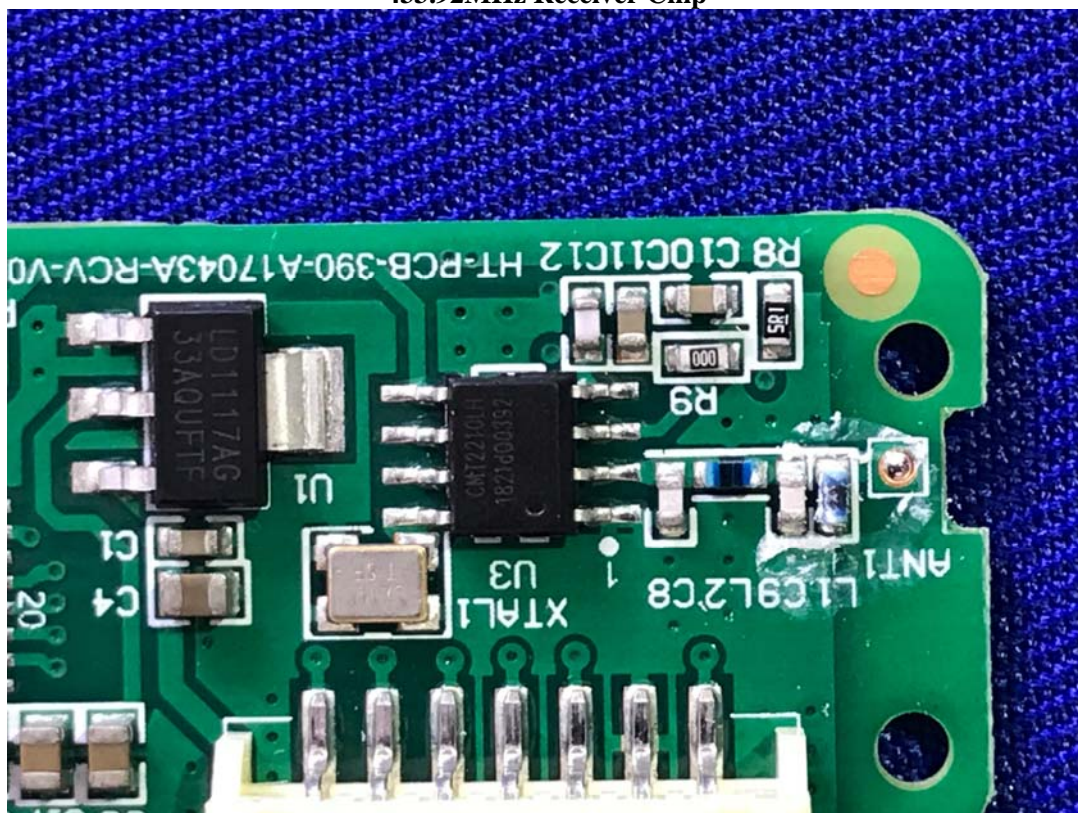

EXHIBIT C - EUT INTERNAL PHOTOGRAPHS

BT Module & BT Antenna

433.92MHz Receiver Chip

433.92MHz Receiver Antenna