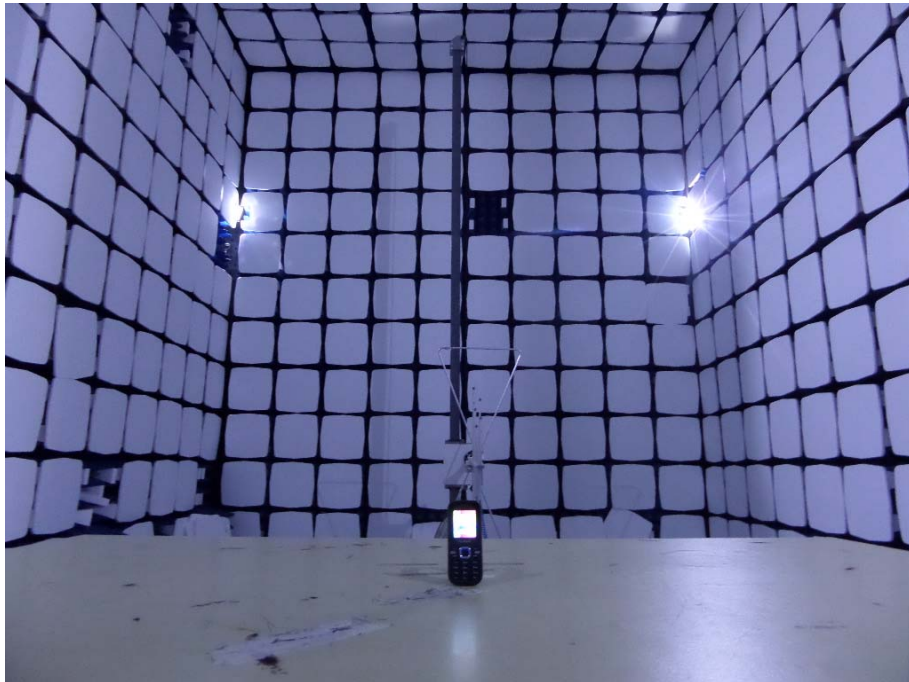

EXHIBIT 4 - TEST SETUP PHOTOGRAPHS

Conducted Emission Test Setup

Radiation Emission Test Setup (9 kHz to 30MHz)

Radiation Emission Test Setup (30MHz to 1GHz)

Radiation Emission Test Setup (Above 1GHz)