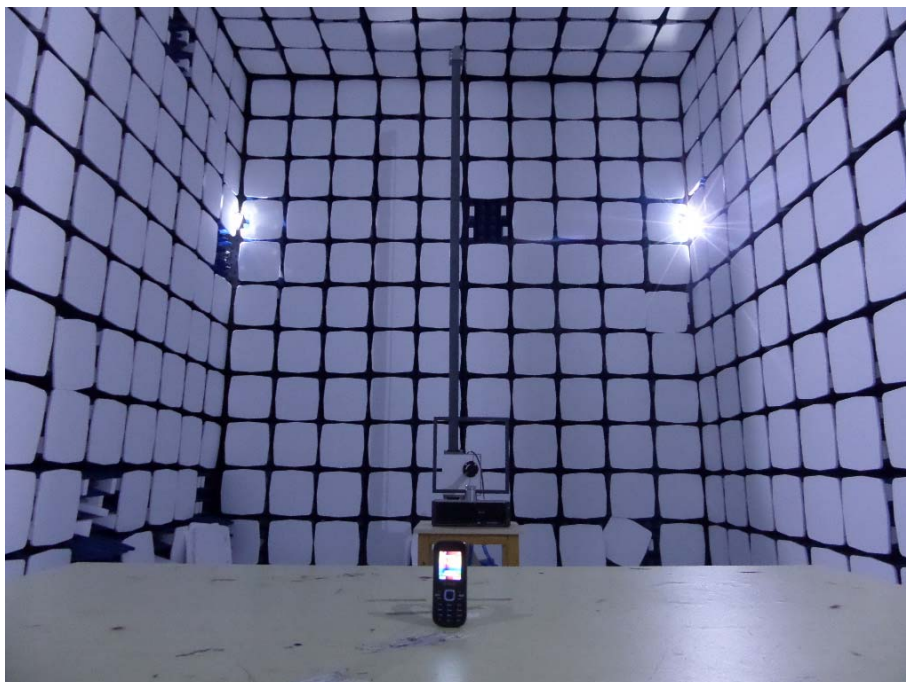

EXHIBIT 4 - TEST SETUP PHOTOGRAPHS

Conducted Emission Test Setup

Radiation Emission Test Setup (9 kHz to 30MHz)

Radiation Emission Test Setup (30MHz to 1GHz)

Radiation Emission Test Setup (Above 1GHz)