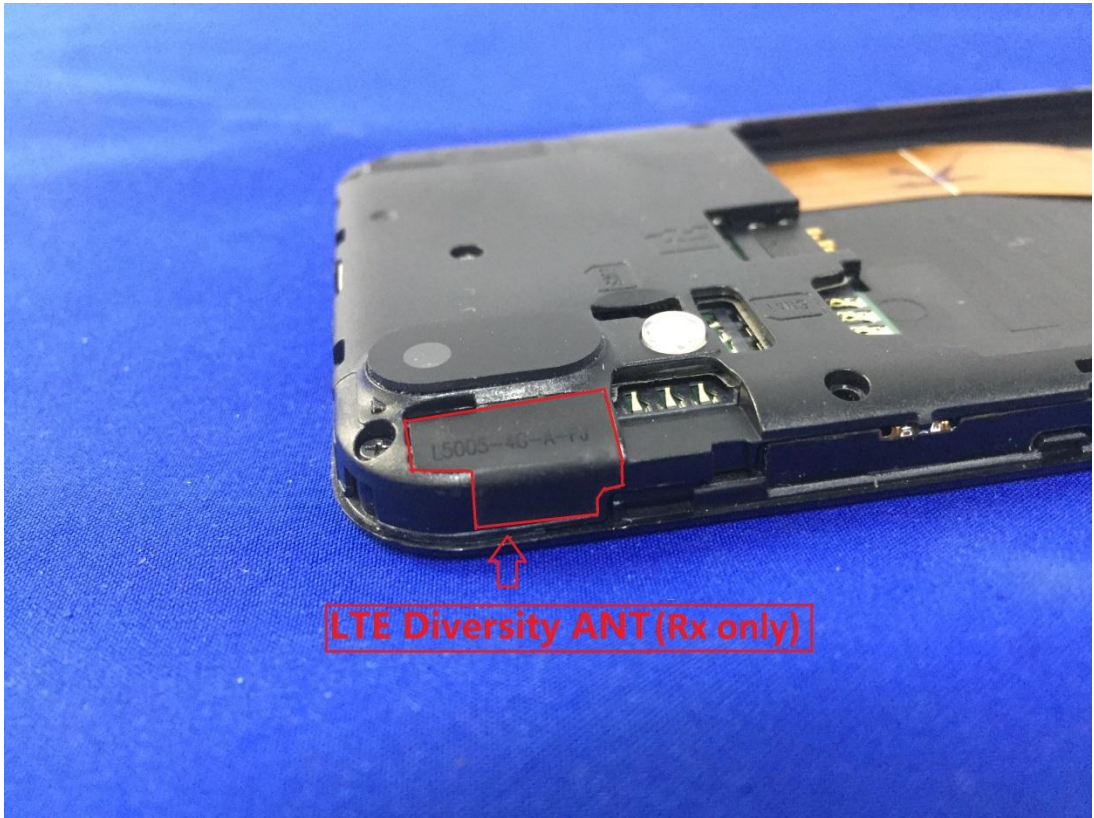

EUT Photos (Model: Sync)

EUT Antenna Locations

SAR Test Setup Photos

Head

Right Cheek

Right Tilted

Left Cheek

Left Tilted

Body

Front side (10mm)

Back side(10mm)

Top side(10mm)

Bottom side(10mm)

Left side(10mm)

Right side(10mm)

Back side with headset(10mm)

EUT holder Perturbation Evaluation Test Setup Photos

DUT with device holder (DUT direct contact with the phantom)

DUT without device holder (DUT direct contact with the phantom)