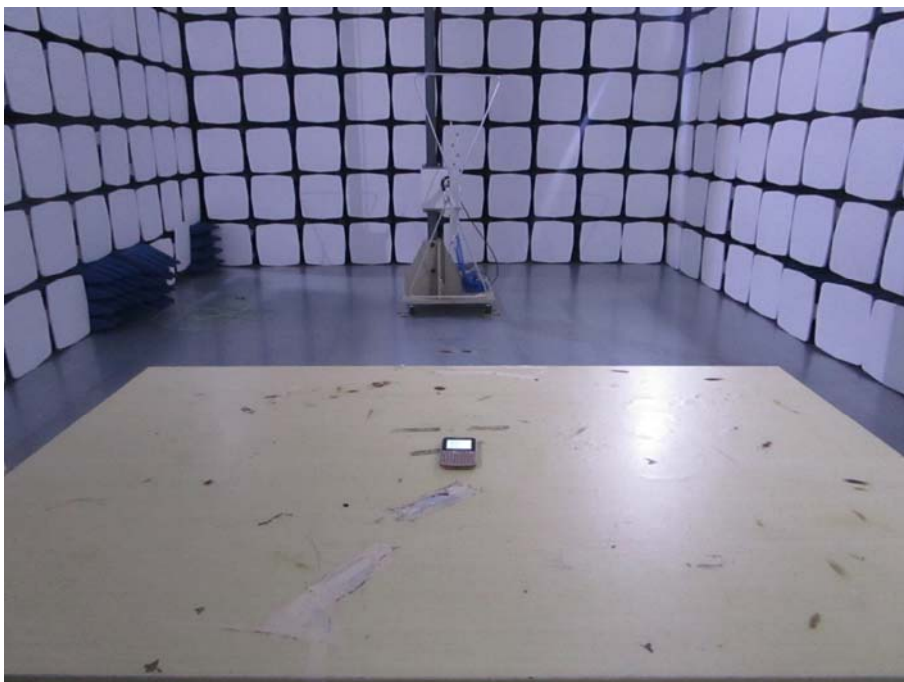

## EXHIBIT 4 - TEST SETUP PHOTOGRAPHS

---

### Spurious Radiation Test Setup (9kHz to 30MHz)

### Spurious Radiation Test Setup (30MHz to 1G)

### Spurious Radiation Test Setup (Above1G)