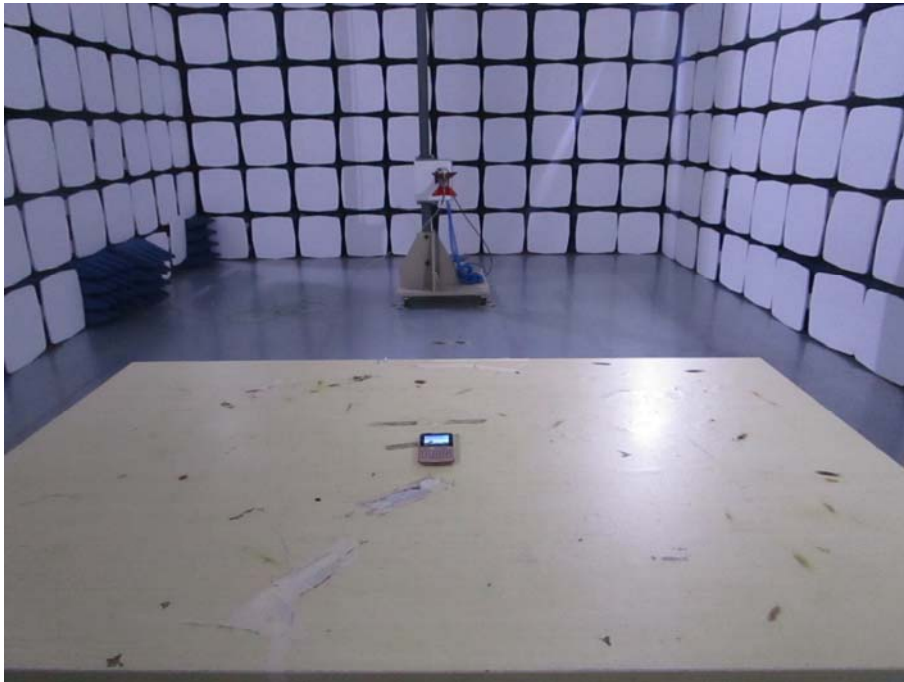

## EXHIBIT 4 - TEST SETUP PHOTOGRAPHS

---

### Spurious Radiation Test Setup (9kHz to 30MHz)

### Spurious Radiation Test Setup (30MHz to 1G)

### Spurious Radiation Test Setup (Above1G)