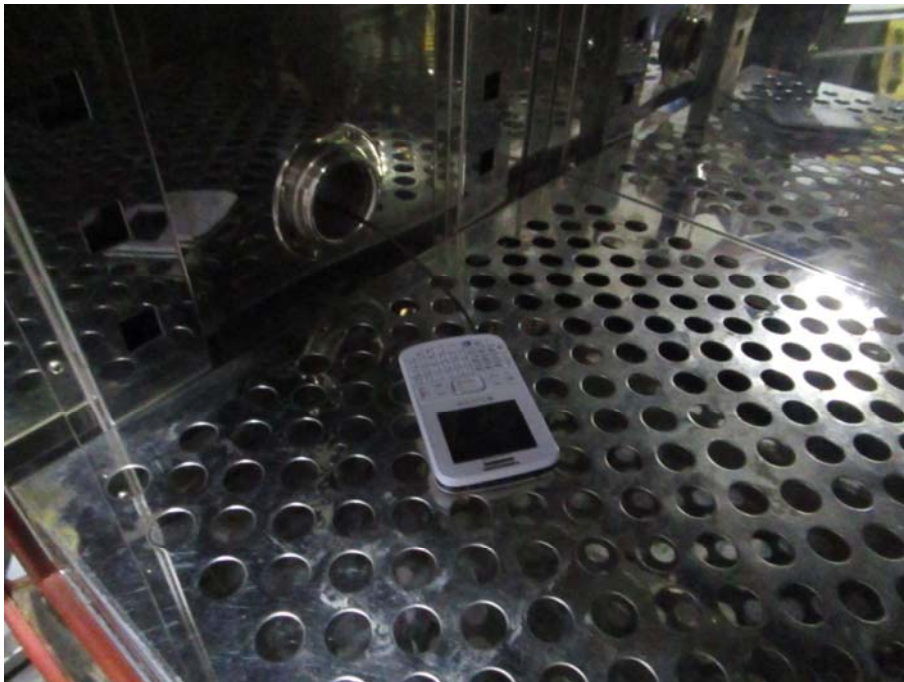

Extreme Condition Test Setup