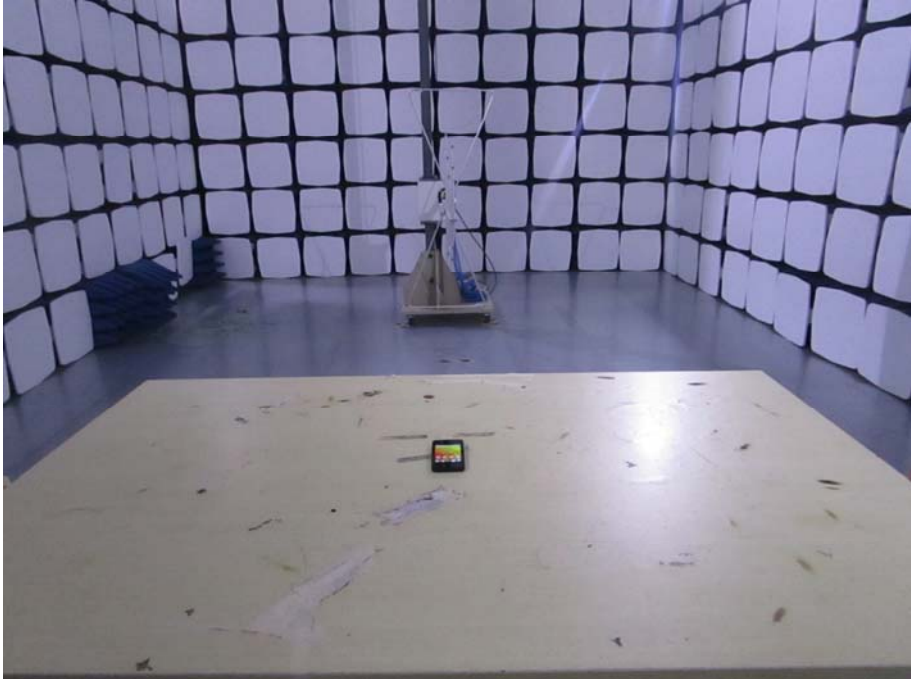

EXHIBIT 4 - TEST SETUP PHOTOGRAPHS

Conducted Emission Test Setup

Radiation Emission Test Setup (Below 30MHz)

Radiation Emission Test Setup (30MHz to 1GHz)

Radiation Emission Test Setup (Above 1GHz)