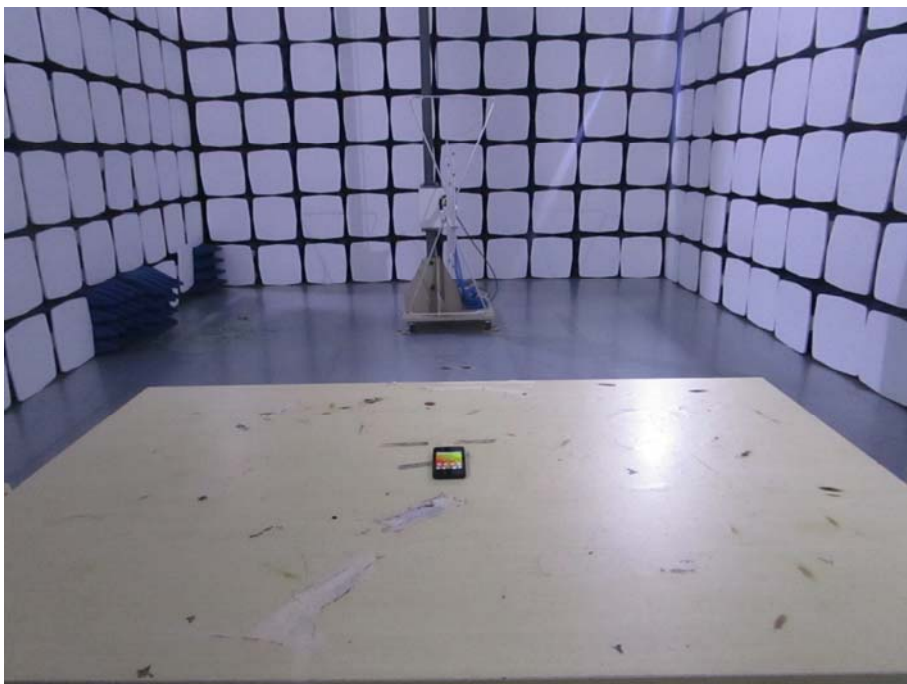

EXHIBIT 4 - TEST SETUP PHOTOGRAPHS

Spurious Radiation Test Setup (9kHz to 30MHz)

Spurious Radiation Test Setup (30MHz to 1G)

Spurious Radiation Test Setup (Above1G)

Extreme Condition Test Setup

Mobile Communication Test Setup