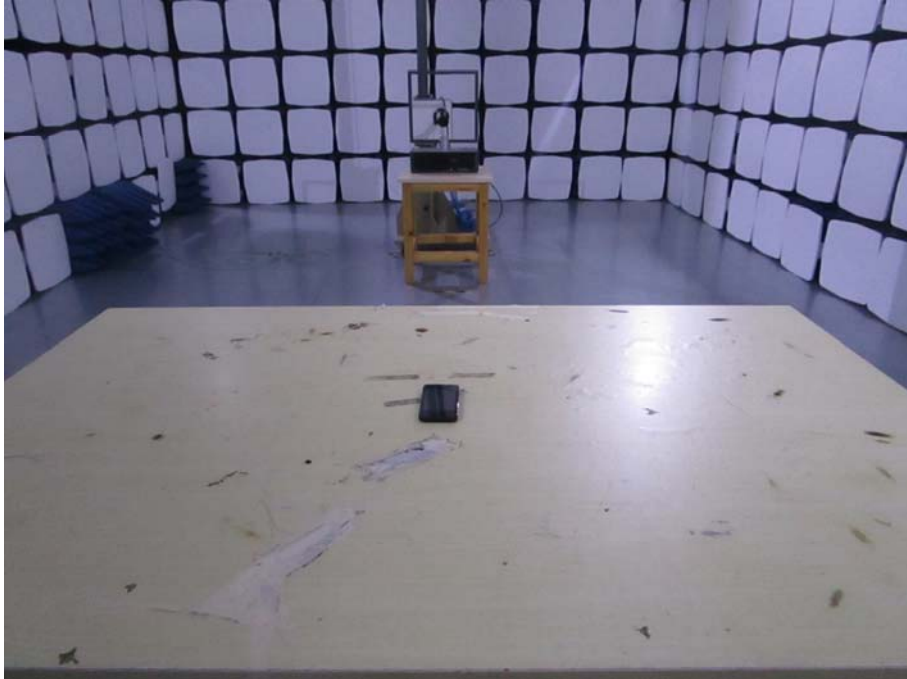

EXHIBIT 4 - TEST SETUP PHOTOGRAPHS

Spurious Radiation Test Setup (9kHz to 30MHz)

Spurious Radiation Test Setup (30MHz to 1G)

Spurious Radiation Test Setup (Above1G)

Extreme Condition Test Setup

Mobile Communication Test Setup