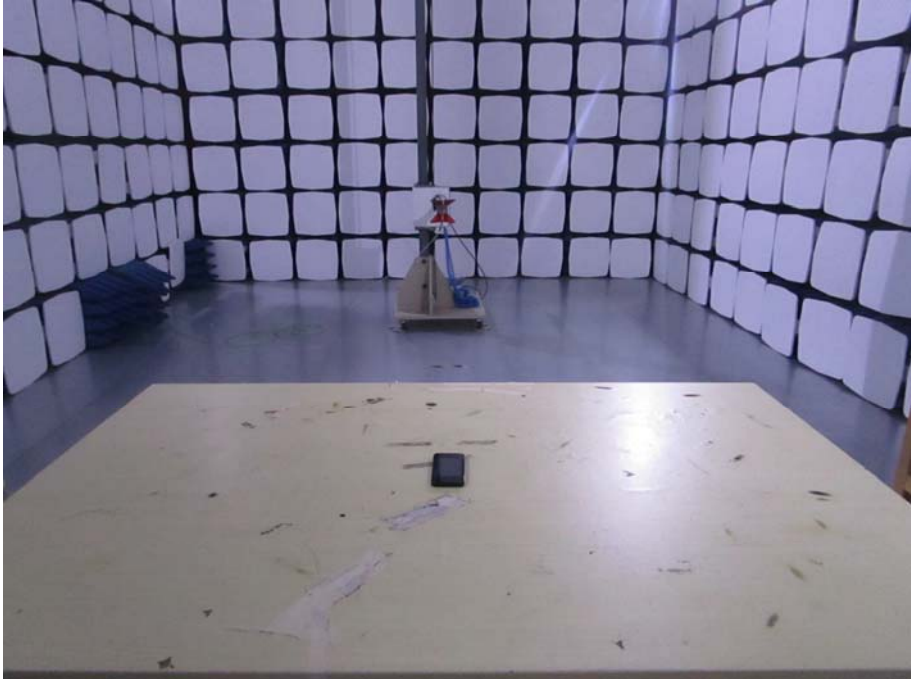

EXHIBIT 4 - TEST SETUP PHOTOGRAPHS

Spurious Radiation Test Setup (9kHz to 30MHz)

Spurious Radiation Test Setup (30MHz to 1G)

Spurious Radiation Test Setup (Above1G)

Extreme Condition Test Setup

Mobile Communication Test Setup