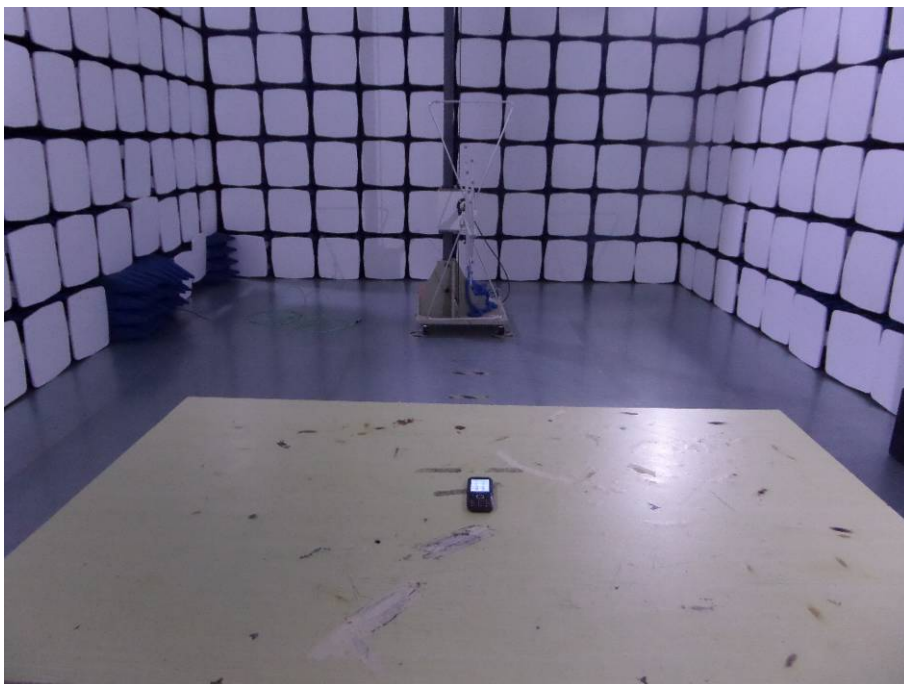

EXHIBIT 4 - TEST SETUP PHOTOGRAPHS

Spurious Radiation Test Setup (9kHz to 30MHz)

Spurious Radiation Test Setup (30MHz to 1G)

Spurious Radiation Test Setup (Above1G)

Extreme Condition Test Setup

Mobile Communication Test Setup