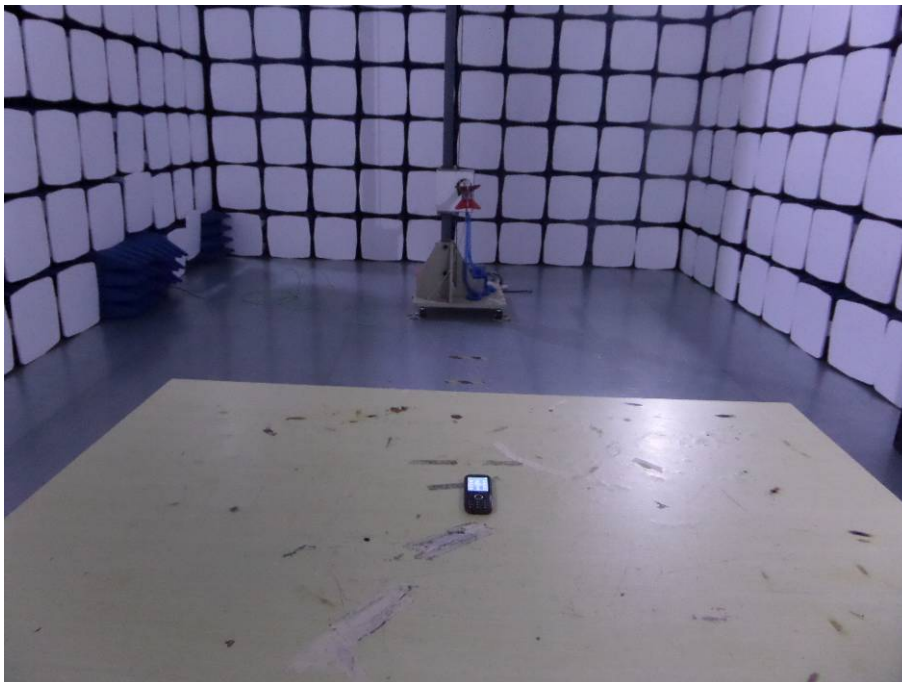

EXHIBIT 4 - TEST SETUP PHOTOGRAPHS

Spurious Radiation Test Setup (9kHz to 30MHz)

Spurious Radiation Test Setup (30MHz to 1G)

Spurious Radiation Test Setup (Above1G)

Extreme Condition Test Setup

Mobile Communication Test Setup