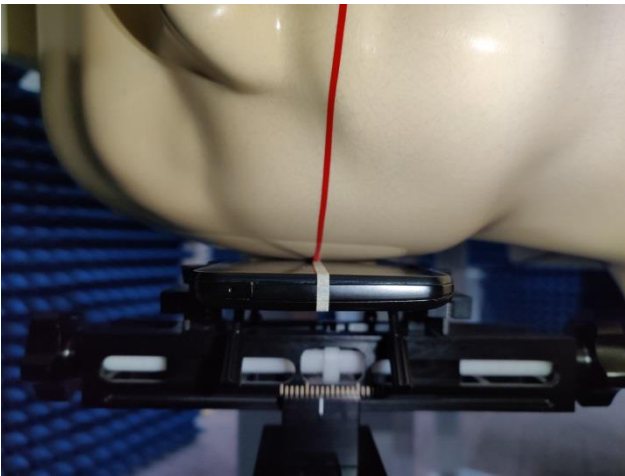

EUT Photos (Model: MUV)

EUT Antenna Locations

SAR Test Setup Photos

Head

Right Cheek

Right Tilted

Left Cheek

Left Tilted

Body

Front side (10mm)

Back side(10mm)

Top side(10mm)

Bottom side(10mm)

Left side(10mm)

Right side(10mm)

Back side with headset(10mm)

EUT holder Perturbation Evaluation Test Setup Photos

DUT with device holder (DUT direct contact with the phantom)

DUT without device holder (DUT direct contact with the phantom)