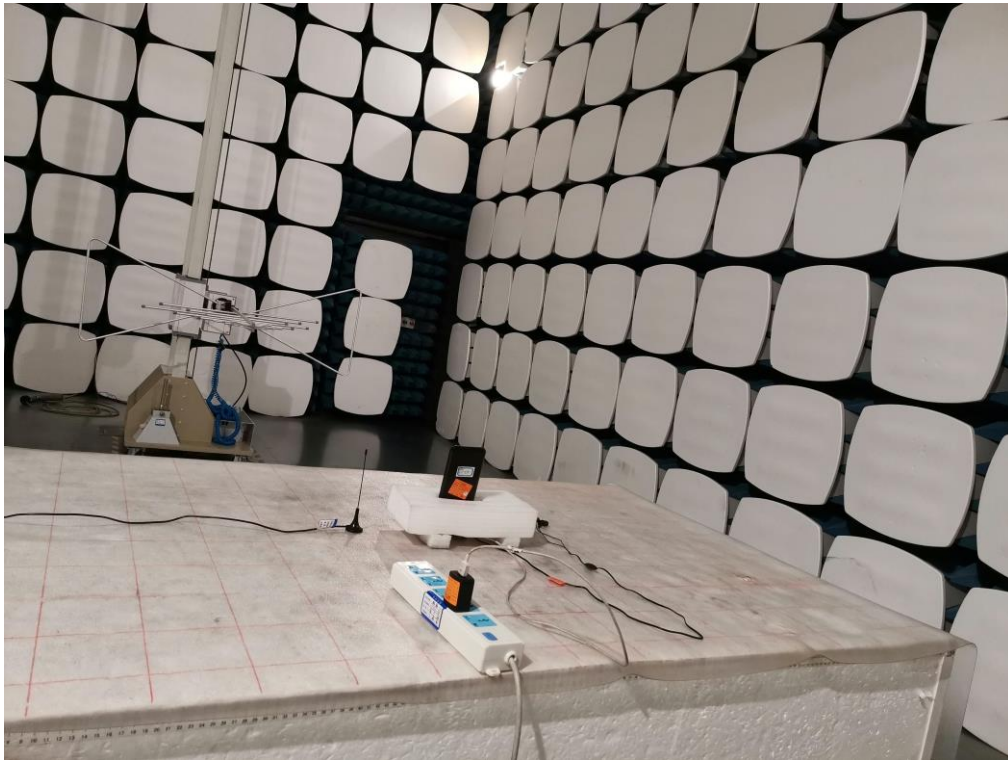

7 Test Setup Photo

Radiated Spurious Emission
Below 1GHz

Above 1GHz

8 EUT Constructional Details

Reference to the test report No. CCISE190805201.

-----End of report-----