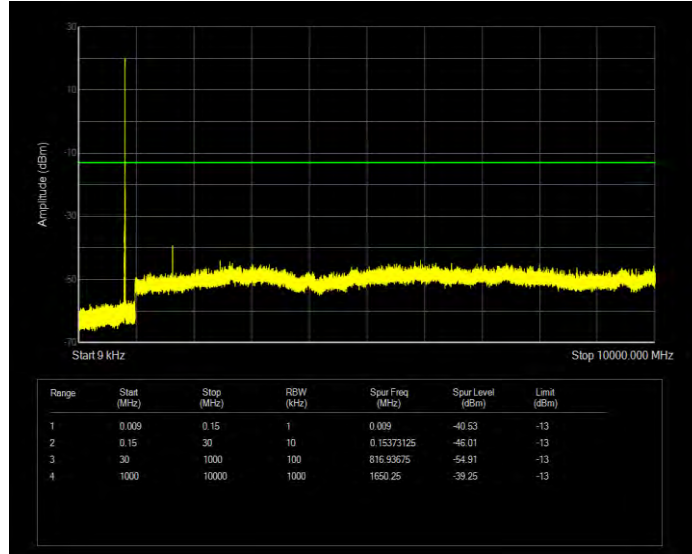

Band5 16QAM BW=1.4MHz Channel=20643 RB Size=6 Position=#0

Band5 16QAM BW=10MHz Channel=20450 RB Size=50 Position=#0

Band5 16QAM BW=10MHz Channel=20525 RB Size=50 Position=#0

Band5 16QAM BW=10MHz Channel=20600 RB Size=50 Position=#0

Band5 16QAM BW=3MHz Channel=20415 RB Size=15 Position=#0

Band5 16QAM BW=3MHz Channel=20525 RB Size=15 Position=#0

Band5 16QAM BW=3MHz Channel=20635 RB Size=15 Position=#0

Ba

nd5 16QAM BW=5MHz Channel=20425 RB Size=25 Position=#0

Band5 16QAM BW=5MHz Channel=20525 RB Size=25 Position=#0

Band5 16QAM BW=5MHz Channel=20625 RB Size=25 Position=#0

Band5 QPSK BW=1.4MHz Channel=20407 RB Size=6 Position=#0

Band5 QPSK BW=1.4MHz Channel=20525 RB Size=6 Position=#0