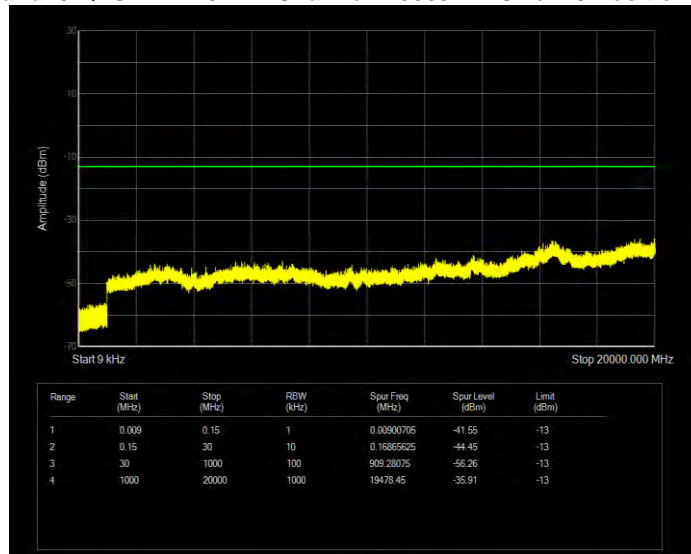

Band25 QPSK BW=5MHz Channel=26665 RB Size=25 Position=#0