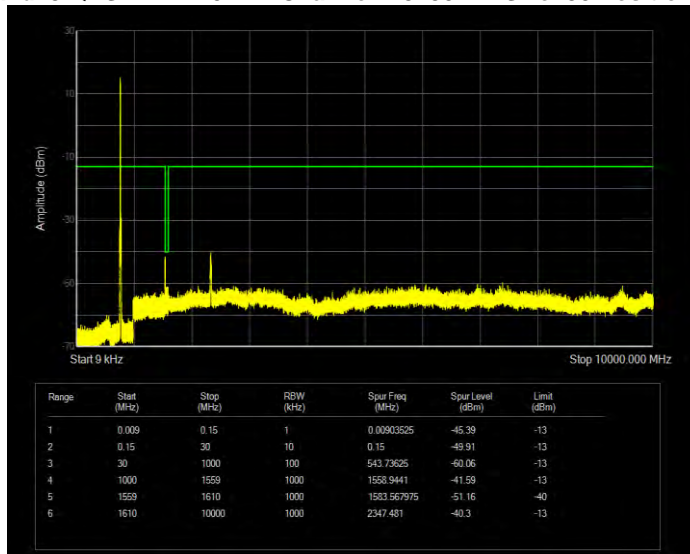

Band13 QPSK BW=10MHz Channel=23230 RB Size=50 Position=#0