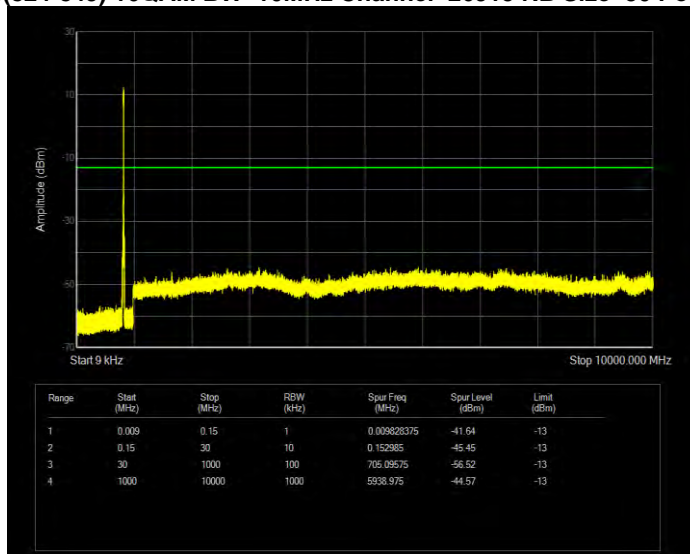

Band26(824-849) 16QAM BW=1.4MHz Channel=26915 RB Size=6 Position=#0

Band26(824-849) 16QAM BW=1.4MHz Channel=27033 RB Size=6 Position=#0

Band26(824-849) 16QAM BW=10MHz Channel=26840 RB Size=50 Position=#0

Band26(824-849) 16QAM BW=10MHz Channel=26915 RB Size=50 Position=#0

Band26(824-849) 16QAM BW=10MHz Channel=26990 RB Size=50 Position=#0

Band26(824-849) 16QAM BW=15MHz Channel=26865 RB Size=75 Position=#0