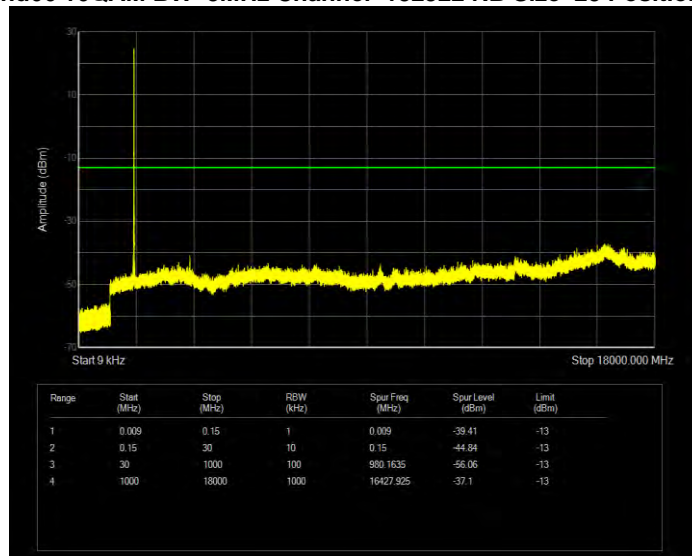

Band66 16QAM BW=5MHz Channel=132322 RB Size=25 Position=#0