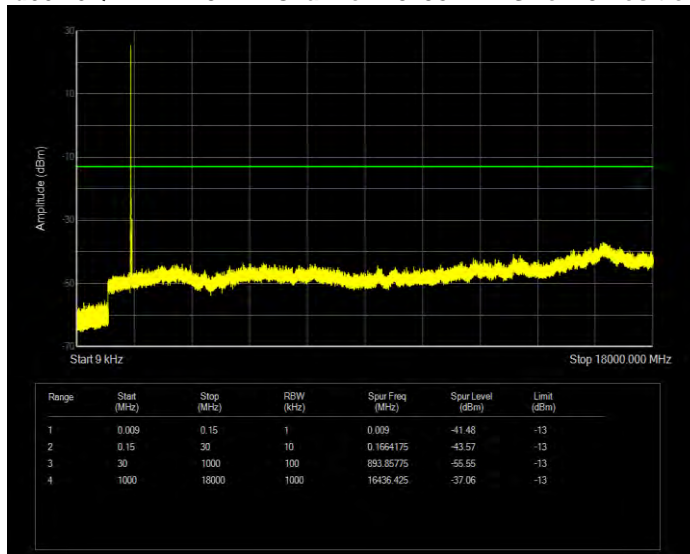

Band66 16QAM BW=3MHz Channel=131987 RB Size=15 Position=#0