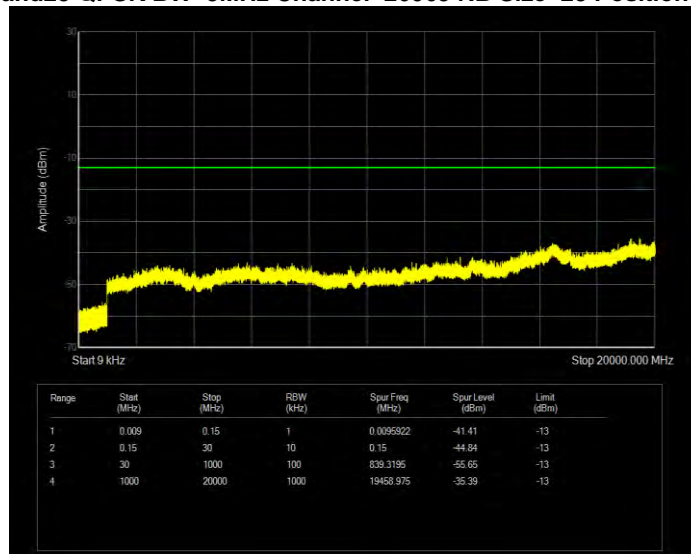

Band25 QPSK BW=3MHz Channel=26055 RB Size=15 Position=#0

Band25 QPSK BW=3MHz Channel=26365 RB Size=15 Position=#0

Band25 QPSK BW=3MHz Channel=26675 RB Size=15 Position=#0

Band25 QPSK BW=5MHz Channel=26065 RB Size=25 Position=#0

Band25 QPSK BW=5MHz Channel=26365 RB Size=25 Position=#0

Band25 QPSK BW=5MHz Channel=26665 RB Size=25 Position=#0

Band26(814-824) 16QAM BW=1.4MHz Channel=26697 RB Size=6 Position=#0

Band26(814-824) 16QAM BW=1.4MHz Channel=26740 RB Size=6 Position=#0