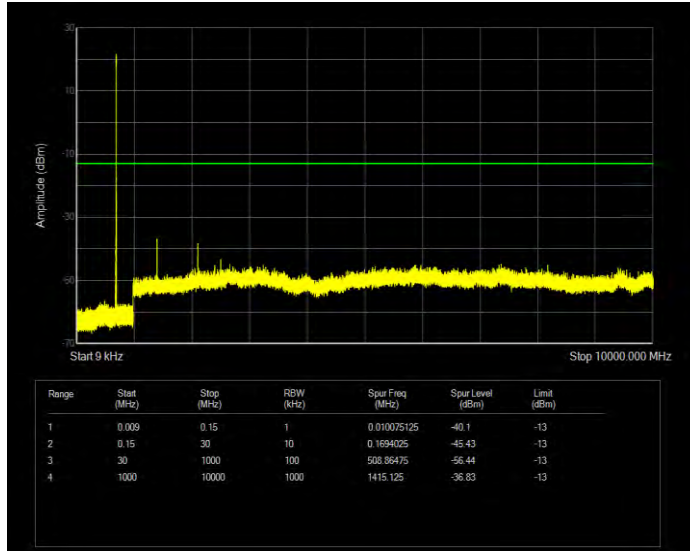

Band12 16QAM BW=5MHz Channel=23095 RB Size=25 Position=#0

Band12 16QAM BW=5MHz Channel=23155 RB Size=25 Position=#0

Band12 QPSK BW=1.4MHz Channel=23017 RB Size=6 Position=#0

Band12 QPSK BW=1.4MHz Channel=23095 RB Size=6 Position=#0