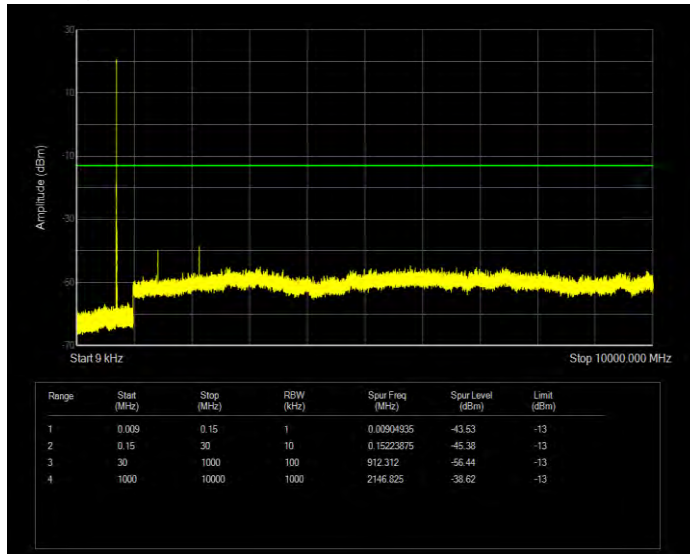

Band12 QPSK BW=1.4MHz Channel=23173 RB Size=6 Position=#0