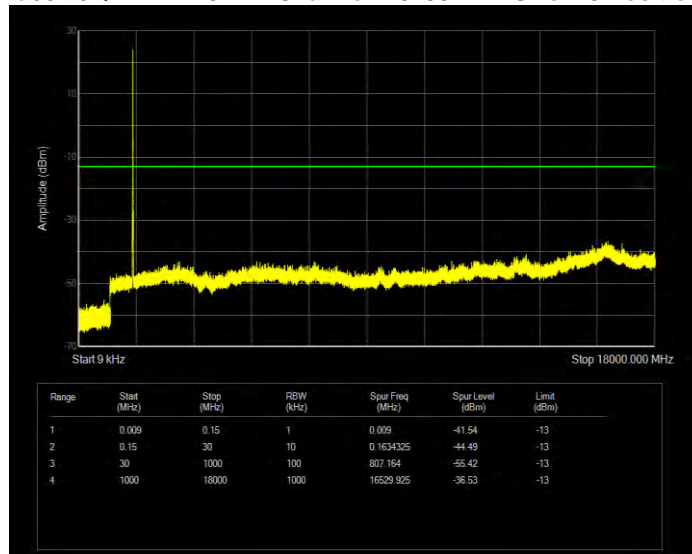

Band66 16QAM BW=3MHz Channel=131987 RB Size=15 Position=#0

Band66 16QAM BW=3MHz Channel=132322 RB Size=15 Position=#0

Band66 16QAM BW=3MHz Channel=132657 RB Size=15 Position=#0

Band66 16QAM BW=5MHz Channel=131997 RB Size=25 Position=#0