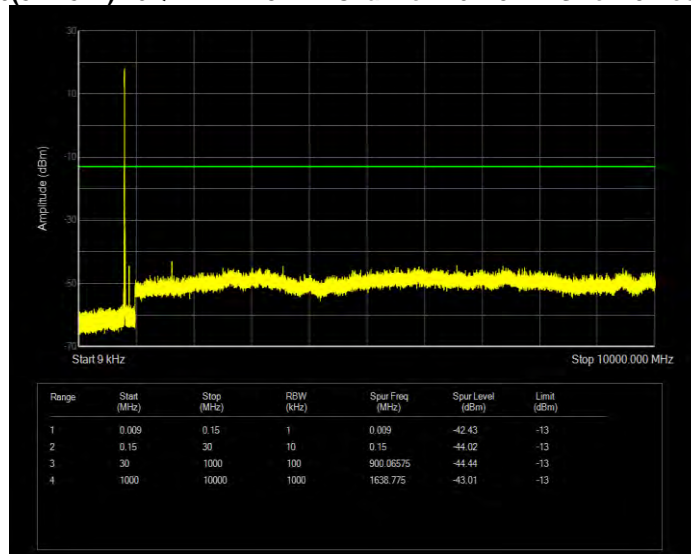

Band26(814-824) 16QAM BW=3MHz Channel=26775 RB Size=15 Position=#0

Band26(814-824) 16QAM BW=3MHz Channel=26740 RB Size=15 Position=#0