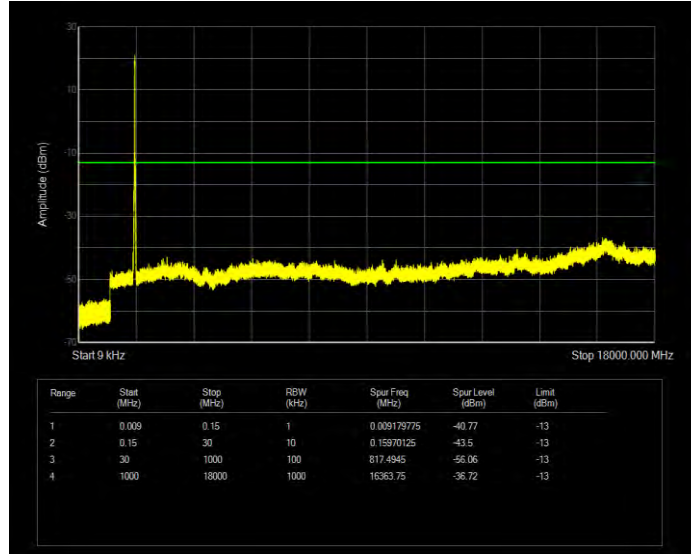

Band66 16QAM BW=15MHz Channel=132597 RB Size=75 Position=#0