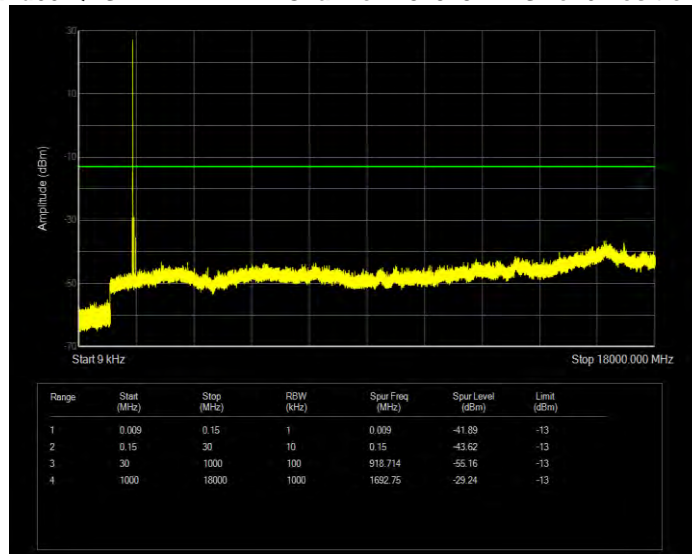

Band66 QPSK BW=1.4MHz Channel=131979 RB Size=6 Position=#0