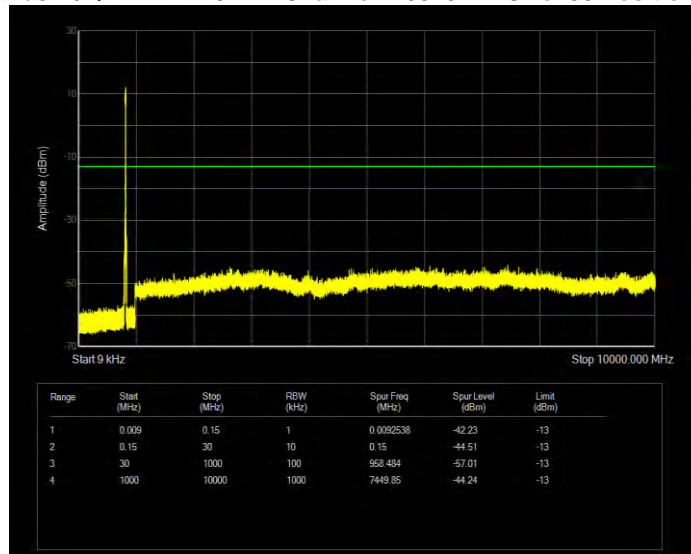

Band4 QPSK BW=5MHz Channel=20175 RB Size=25 Position=#0

Band4 QPSK BW=5MHz Channel=20375 RB Size=25 Position=#0

Band5 16QAM BW=1.4MHz Channel=20407 RB Size=6 Position=#0

Band5 16QAM BW=1.4MHz Channel=20525 RB Size=6 Position=#0

Band5 16QAM BW=1.4MHz Channel=20643 RB Size=6 Position=#0

Band5 16QAM BW=10MHz Channel=20450 RB Size=50 Position=#0

Band5 16QAM BW=10MHz Channel=20525 RB Size=50 Position=#0

Band5 16QAM BW=10MHz Channel=20600 RB Size=50 Position=#0