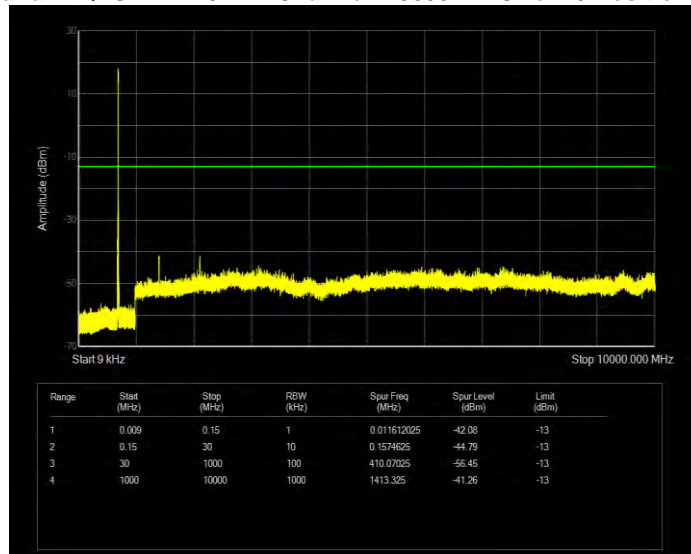

Band12 QPSK BW=3MHz Channel=23095 RB Size=15 Position=#0