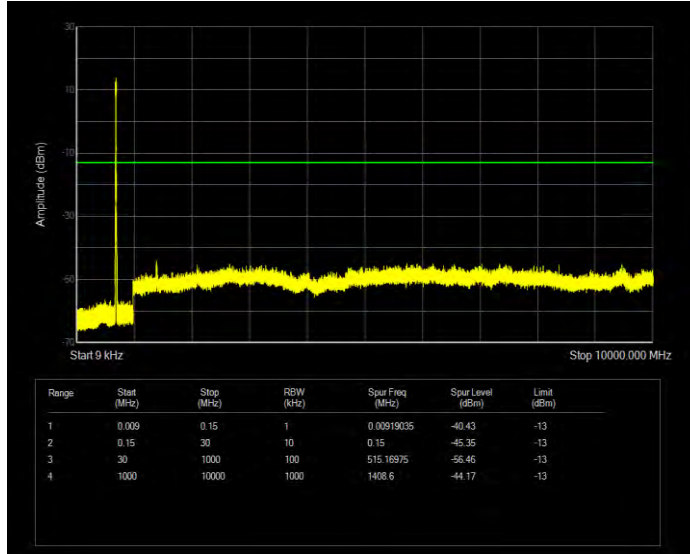

Band12 QPSK BW=10MHz Channel=23060 RB Size=50 Position=#0