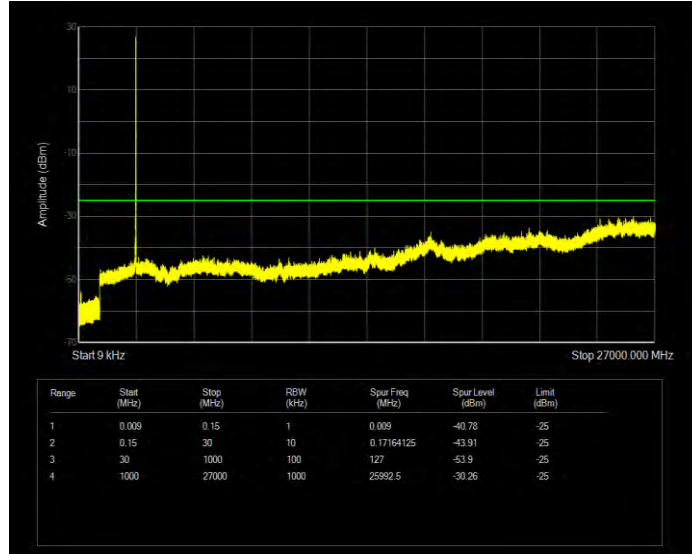

Band41 16QAM BW=20MHz Channel=41490 RB Size=100 Position=#0

Band41 16QAM BW=5MHz Channel=39675 RB Size=25 Position=#0

Band41 16QAM BW=5MHz Channel=40620 RB Size=25 Position=#0

Band41 16QAM BW=5MHz Channel=41565 RB Size=25 Position=#0