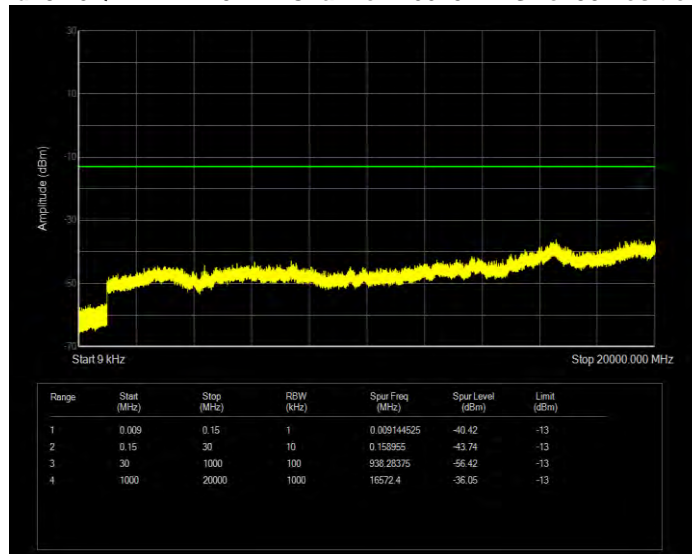

Band25 16QAM BW=1.4MHz Channel=26683 RB Size=6 Position=#0

Band25 16QAM BW=10MHz Channel=26090 RB Size=50 Position=#0

Band25 16QAM BW=10MHz Channel=26365 RB Size=50 Position=#0

Band25 16QAM BW=10MHz Channel=26640 RB Size=50 Position=#0