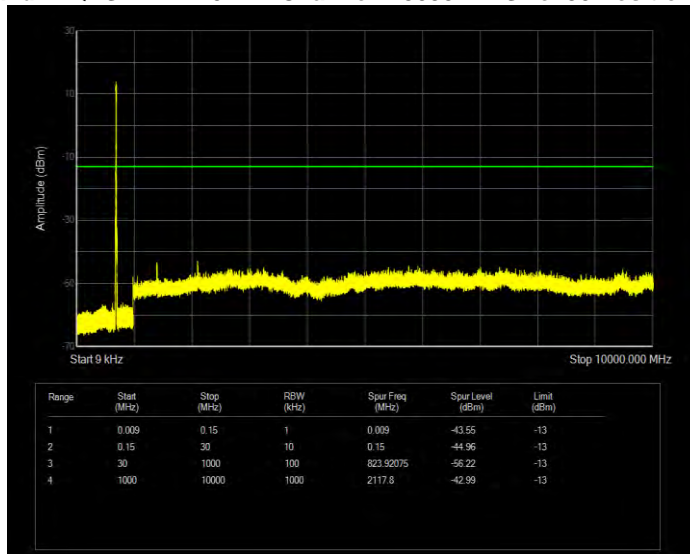

Band12 QPSK BW=10MHz Channel=23095 RB Size=50 Position=#0