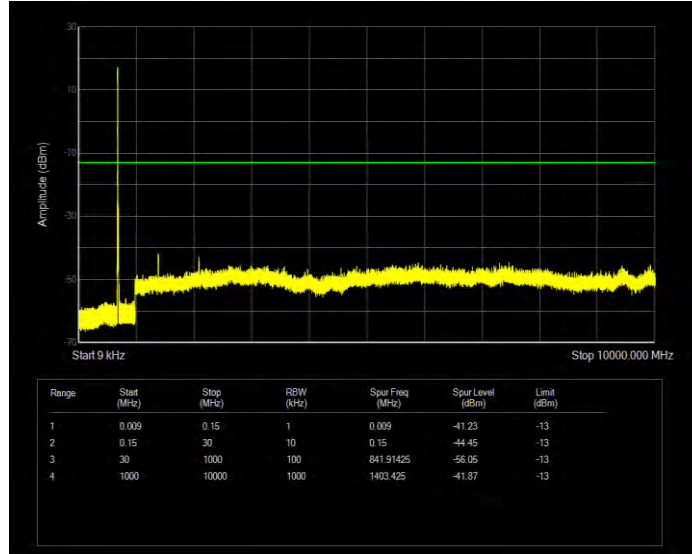

Band12 QPSK BW=3MHz Channel=23025 RB Size=15 Position=#0

Band12 QPSK BW=3MHz Channel=23095 RB Size=15 Position=#0

Band12 QPSK BW=3MHz Channel=23165 RB Size=15 Position=#0

Band12 QPSK BW=5MHz Channel=23035 RB Size=25 Position=#0