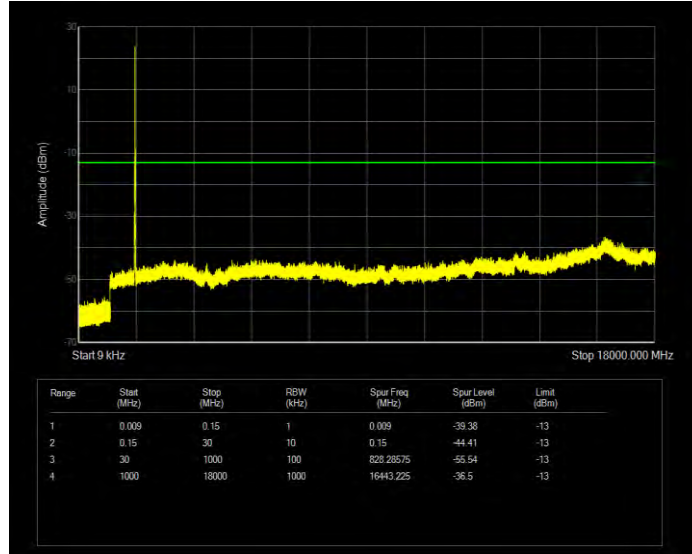

Band66 16QAM BW=5MHz Channel=132647 RB Size=25 Position=#0