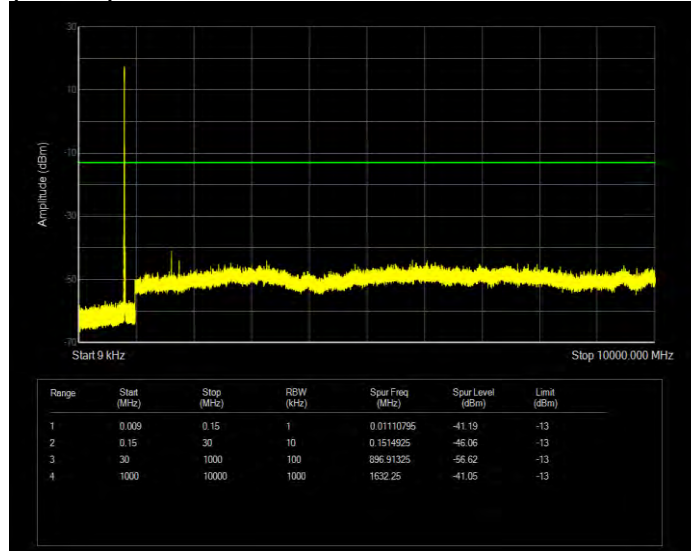

Band25 QPSK BW=5MHz Channel=26365 RB Size=25 Position=#0

Band25 QPSK BW=5MHz Channel=26665 RB Size=25 Position=#0

Band26(814-824) 16QAM BW=1.4MHz Channel=26697 RB Size=6 Position=#0

Band26(814-824) 16QAM BW=1.4MHz Channel=26740 RB Size=6 Position=#0

Band26(814-824) 16QAM BW=1.4MHz Channel=26783 RB Size=6 Position=#0

Band26(814-824) 16QAM BW=10MHz Channel=26740 RB Size=50 Position=#0

Band26(814-824) 16QAM BW=3MHz Channel=26705 RB Size=15 Position=#0