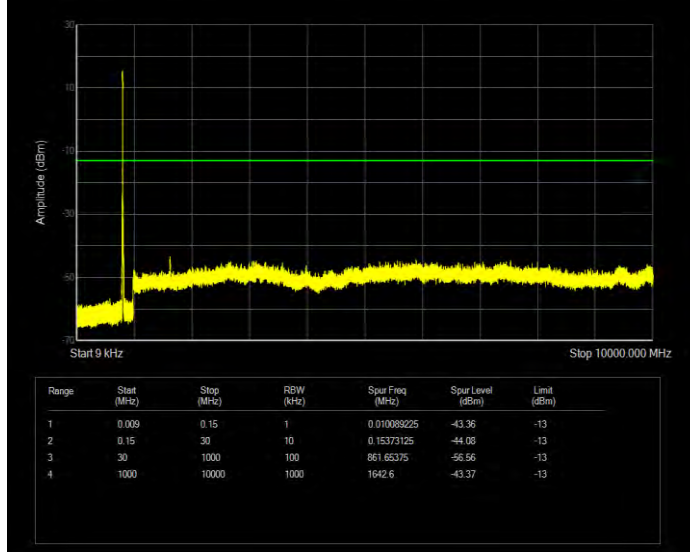

Band26(814-824) QPSK BW=10MHz Channel=26740 RB Size=50 Position=#0

Band26(814-824) QPSK BW=3MHz Channel=26705 RB Size=15 Position=#0

Band26(814-824) QPSK BW=3MHz Channel=26740 RB Size=15 Position=#0

Band26(814-824) QPSK BW=3MHz Channel=26775 RB Size=15 Position=#0

Band26(814-824) QPSK BW=5MHz Channel=26715 RB Size=25 Position=#0

Band26(814-824) QPSK BW=5MHz Channel=26740 RB Size=25 Position=#0

Band26(814-824) QPSK BW=5MHz Channel=26765 RB Size=25 Position=#0

Band26(824-849) 16QAM BW=1.4MHz Channel=26797 RB Size=6 Position=#0