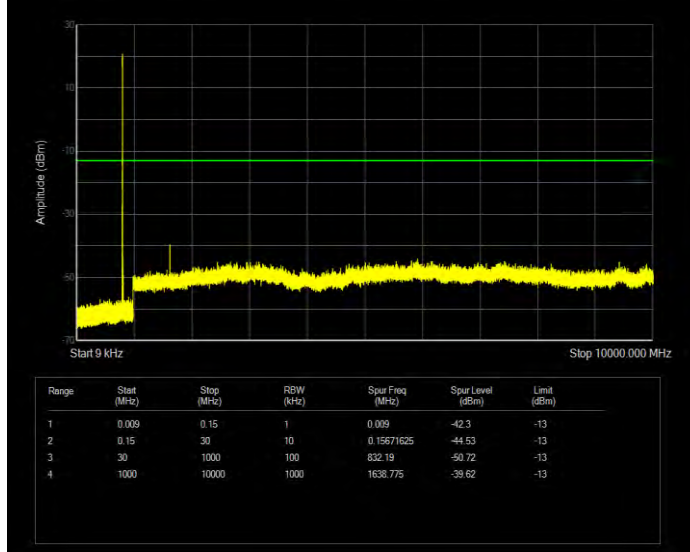

Band25 QPSK BW=5MHz Channel=26365 RB Size=25 Position=#0

Band25 QPSK BW=5MHz Channel=26665 RB Size=25 Position=#0

Band26(814-824) 16QAM BW=1.4MHz Channel=26697 RB Size=6 Position=#0

Band26(814-824) 16QAM BW=1.4MHz Channel=26740 RB Size=6 Position=#0

Band26(814-824) 16QAM BW=1.4MHz Channel=26783 RB Size=6 Position=#0

Band26(814-824) 16QAM BW=10MHz Channel=26740 RB Size=50 Position=#0

Band26(814-824) 16QAM BW=3MHz Channel=26705 RB Size=15 Position=#0