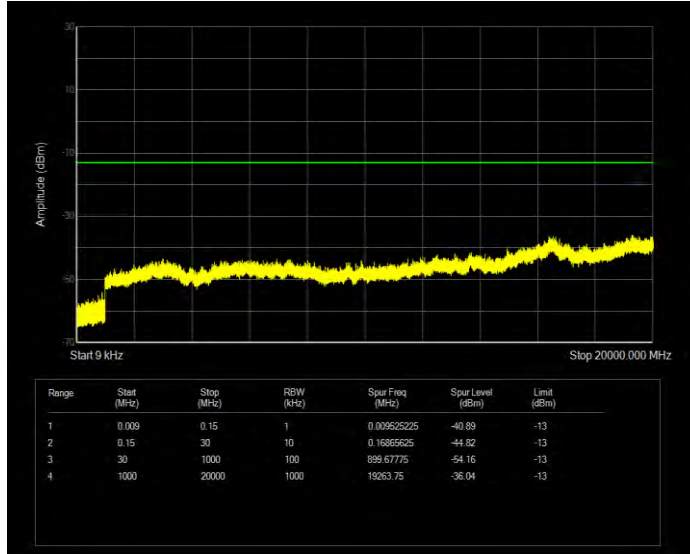

Band25 16QAM BW=20MHz Channel=26365 RB Size=100 Position=#0

Band25 16QAM BW=20MHz Channel=26590 RB Size=100 Position=#0

Band25 16QAM BW=3MHz Channel=26055 RB Size=15 Position=#0

Band25 16QAM BW=3MHz Channel=26365 RB Size=15 Position=#0