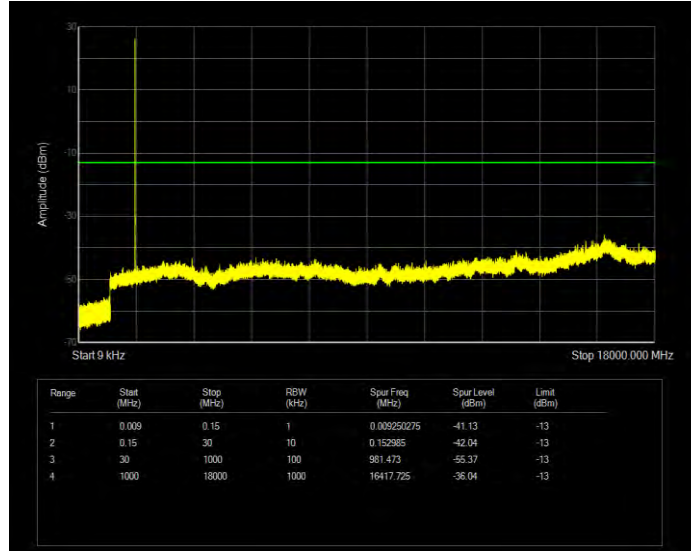

Band66 16QAM BW=1.4MHz Channel=132665 RB Size=6 Position=#0