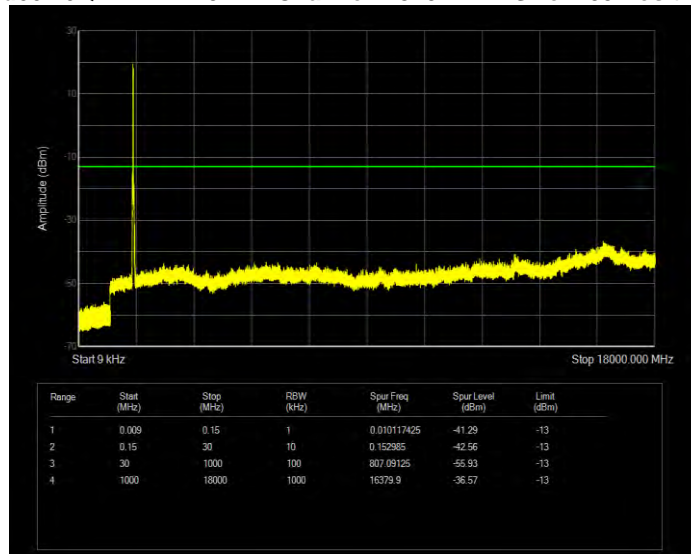

Band66 16QAM BW=20MHz Channel=132072 RB Size=100 Position=#0