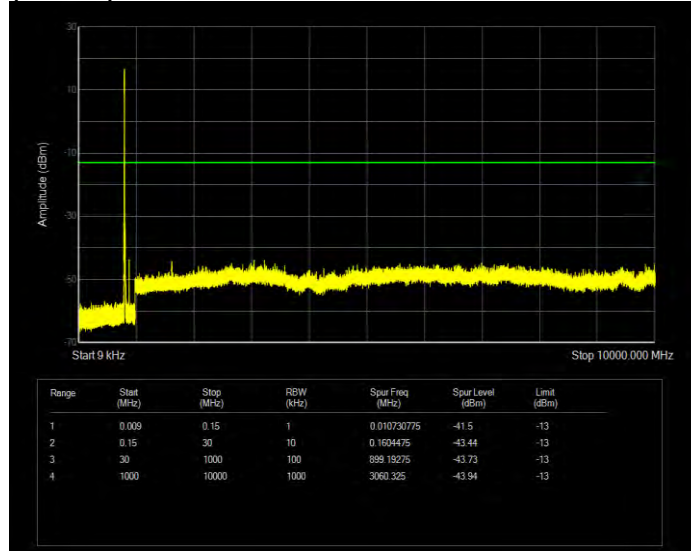

Band26(814-824) 16QAM BW=5MHz Channel=26740 RB Size=25 Position=#0

Band26(814-824) 16QAM BW=5MHz Channel=26715 RB Size=25 Position=#0