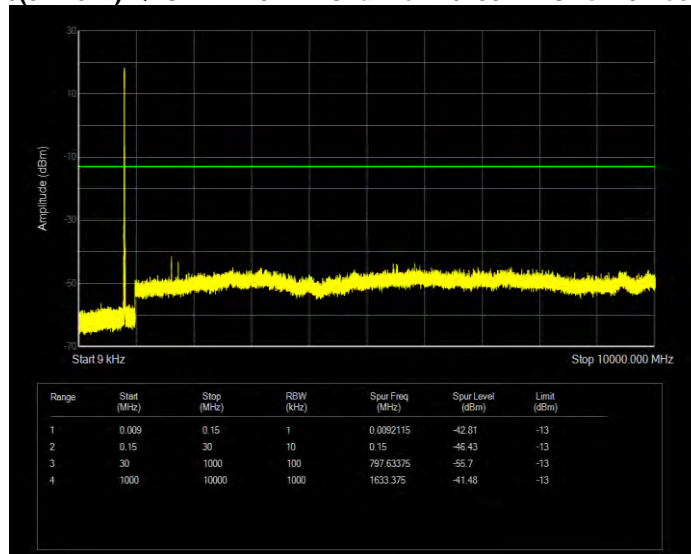

Band26(814-824) QPSK BW=3MHz Channel=26740 RB Size=15 Position=#0

Band26(814-824) QPSK BW=3MHz Channel=26705 RB Size=15 Position=#0