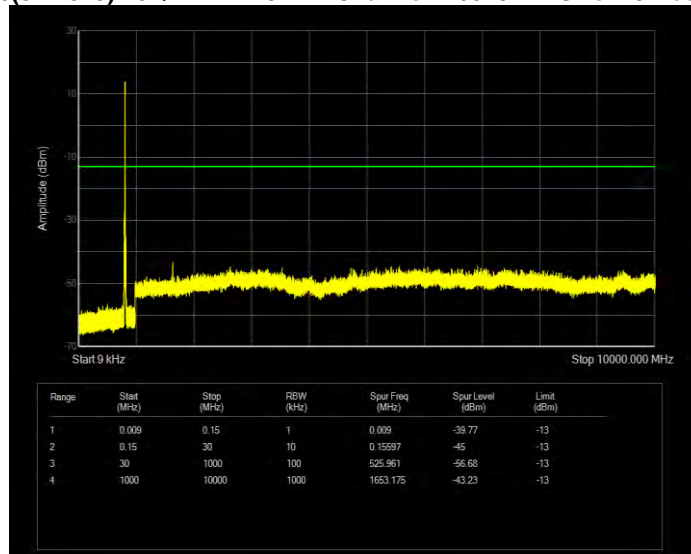

Band26(824-849) 16QAM BW=5MHz Channel=26915 RB Size=25 Position=#0

Band26(824-849) 16QAM BW=5MHz Channel=26815 RB Size=25 Position=#0