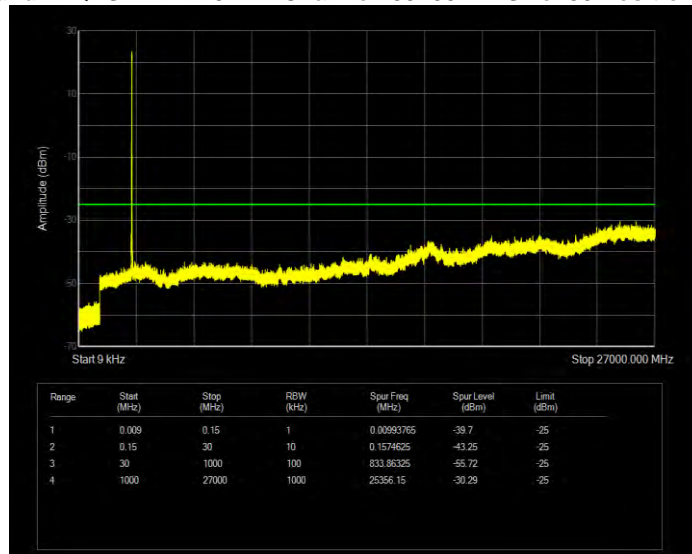

Band41 QPSK BW=10MHz Channel=39700 RB Size=50 Position=#0