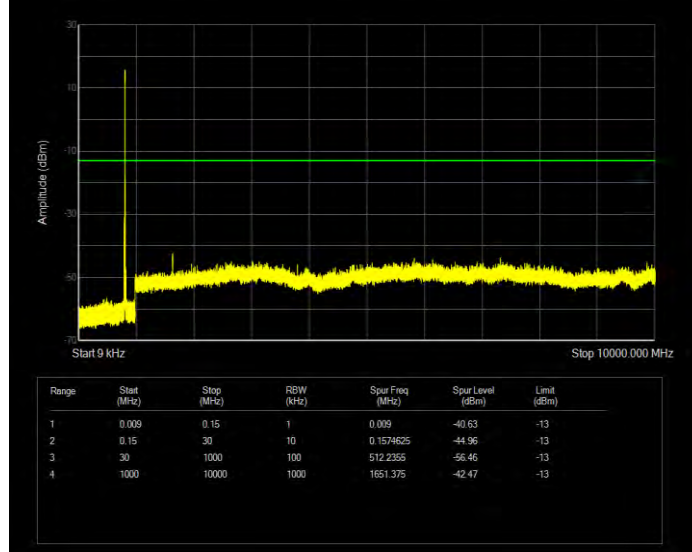

Band5 16QAM BW=3MHz Channel=20415 RB Size=15 Position=#0