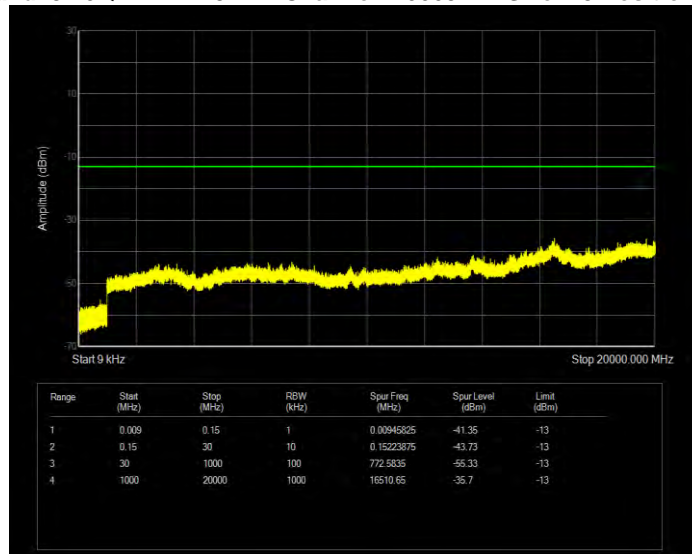

Band25 16QAM BW=3MHz Channel=26675 RB Size=15 Position=#0

Band25 16QAM BW=5MHz Channel=26065 RB Size=25 Position=#0

Band25 16QAM BW=5MHz Channel=26365 RB Size=25 Position=#0

Band25 16QAM BW=5MHz Channel=26665 RB Size=25 Position=#0