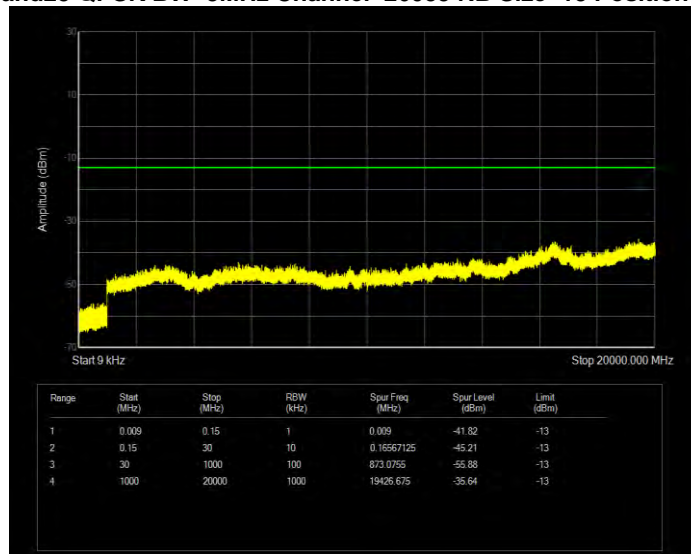

Band25 QPSK BW=3MHz Channel=26055 RB Size=15 Position=#0