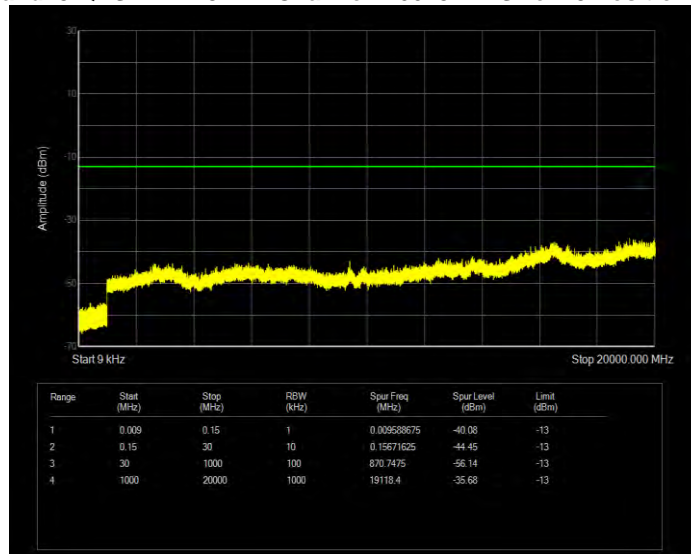

Band25 QPSK BW=3MHz Channel=26675 RB Size=15 Position=#0