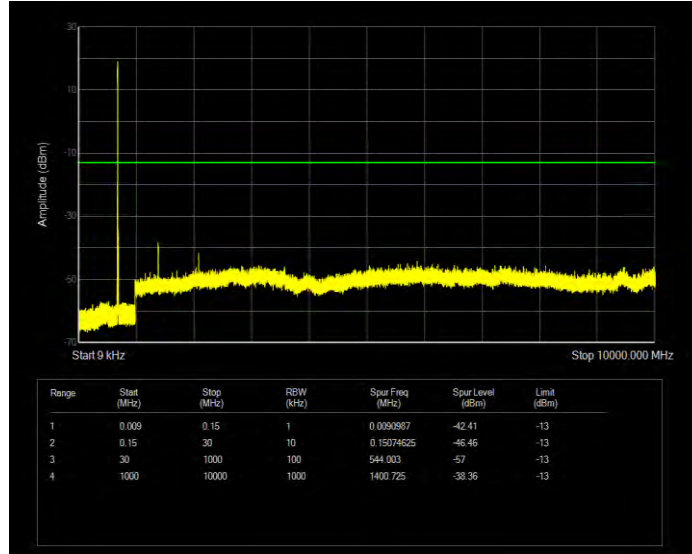

Band12 16QAM BW=3MHz Channel=23025 RB Size=15 Position=#0