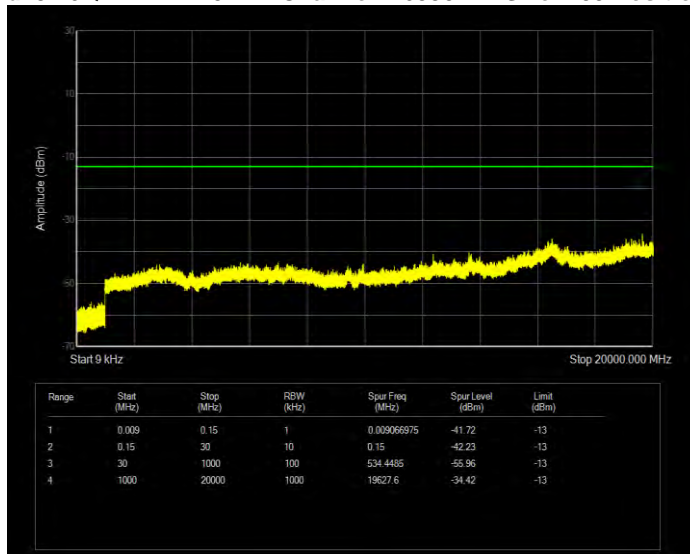

Band25 16QAM BW=20MHz Channel=26590 RB Size=100 Position=#0