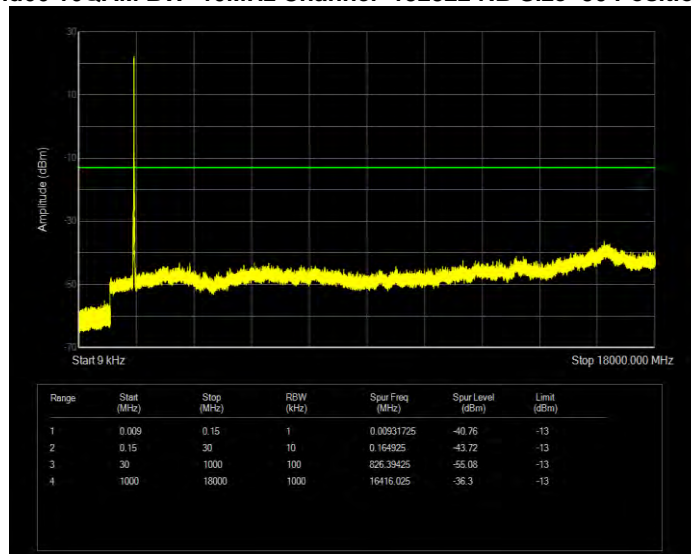

Band66 16QAM BW=10MHz Channel=132322 RB Size=50 Position=#0