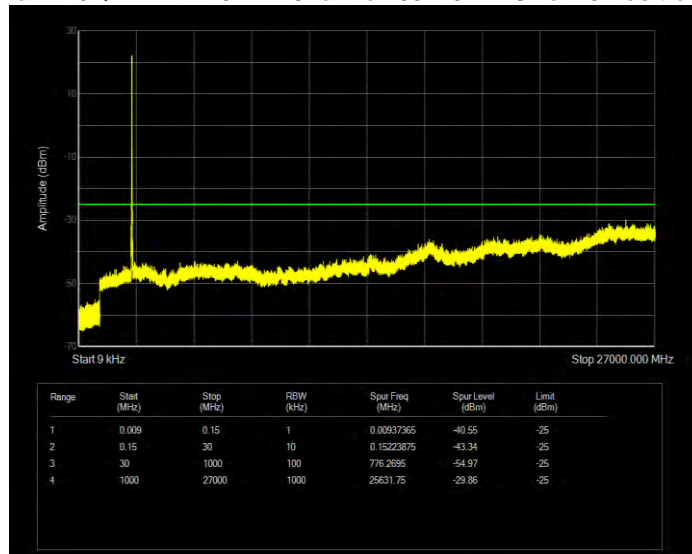

Band26(824-849) QPSK BW=3MHz Channel=27025 RB Size=15 Position=#0

Band26(824-849) QPSK BW=5MHz Channel=26815 RB Size=25 Position=#0

Band26(824-849) QPSK BW=5MHz Channel=26915 RB Size=25 Position=#0

Band26(824-849) QPSK BW=5MHz Channel=27015 RB Size=25 Position=#0

Band41 16QAM BW=10MHz Channel=39700 RB Size=50 Position=#0

Band41 16QAM BW=10MHz Channel=40620 RB Size=50 Position=#0

Band41 16QAM BW=10MHz Channel=41540 RB Size=50 Position=#0

Band41 16QAM BW=15MHz Channel=39725 RB Size=75 Position=#0