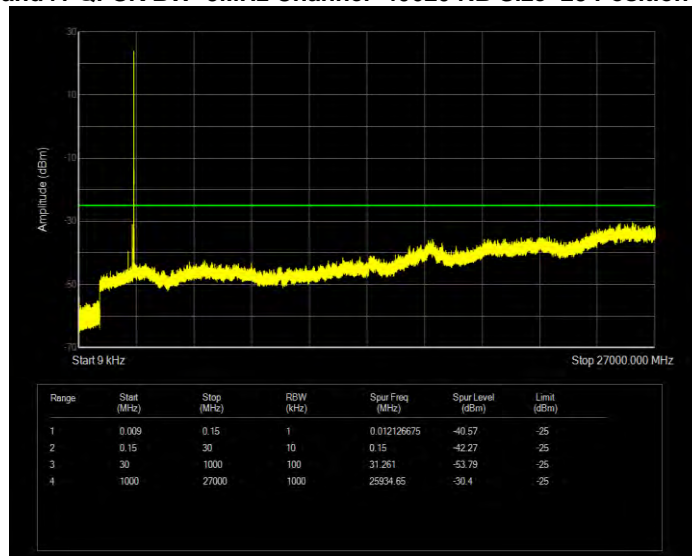

Band41 QPSK BW=5MHz Channel=40620 RB Size=25 Position=#0