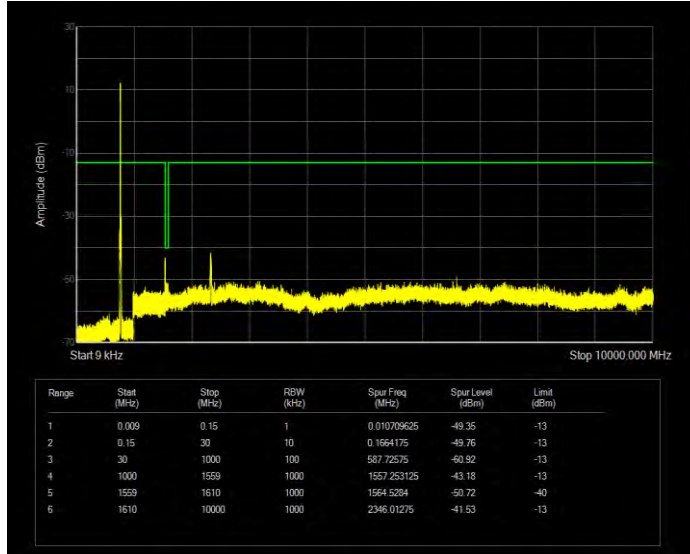

Band13 16QAM BW=10MHz Channel=23230 RB Size=50 Position=#0