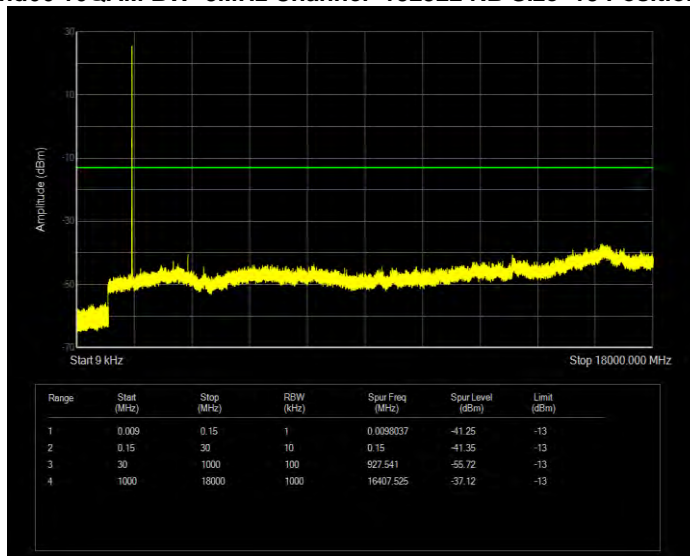

Band66 16QAM BW=3MHz Channel=132322 RB Size=15 Position=#0