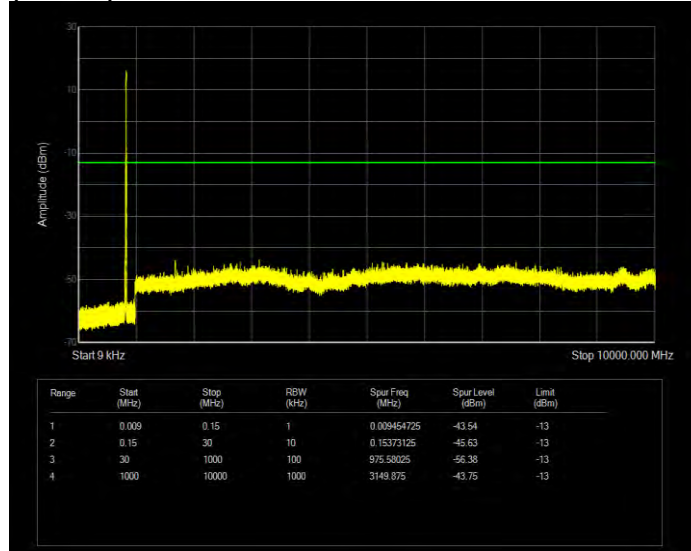

Band26(824-849) 16QAM BW=3MHz Channel=26915 RB Size=15 Position=#0

Band26(824-849) 16QAM BW=3MHz Channel=27025 RB Size=15 Position=#0

Band26(824-849) 16QAM BW=5MHz Channel=26815 RB Size=25 Position=#0

Band26(824-849) 16QAM BW=5MHz Channel=26915 RB Size=25 Position=#0

Band26(824-849) 16QAM BW=5MHz Channel=27015 RB Size=25 Position=#0

Band26(824-849) QPSK BW=1.4MHz Channel=26797 RB Size=6 Position=#0

Band26(824-849) QPSK BW=1.4MHz Channel=26915 RB Size=6 Position=#0

Band26(824-849) QPSK BW=1.4MHz Channel=27033 RB Size=6 Position=#0