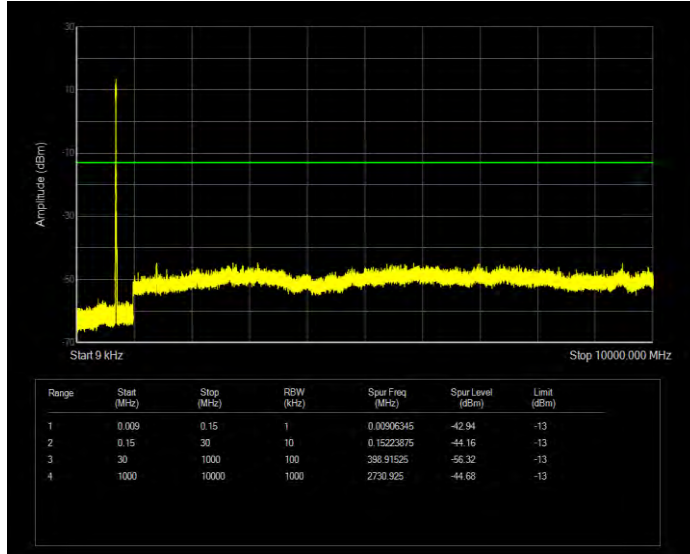

Band12 16QAM BW=10MHz Channel=23060 RB Size=50 Position=#0