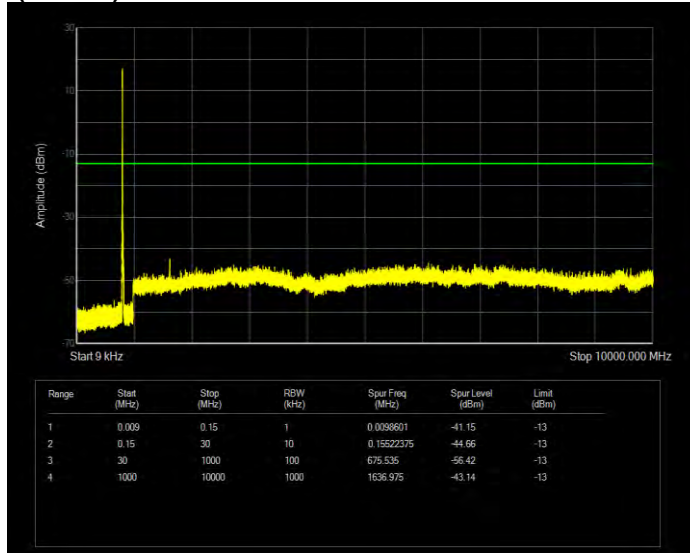

Band26(814-824) QPSK BW=5MHz Channel=26715 RB Size=25 Position=#0