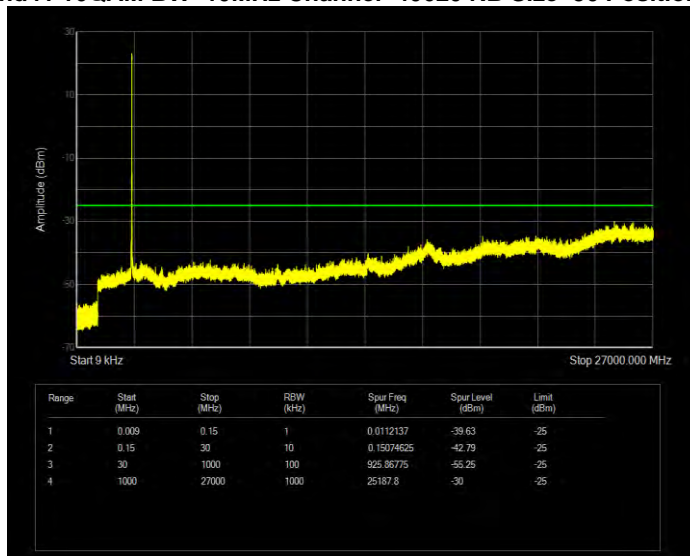

Band41 16QAM BW=10MHz Channel=40620 RB Size=50 Position=#0