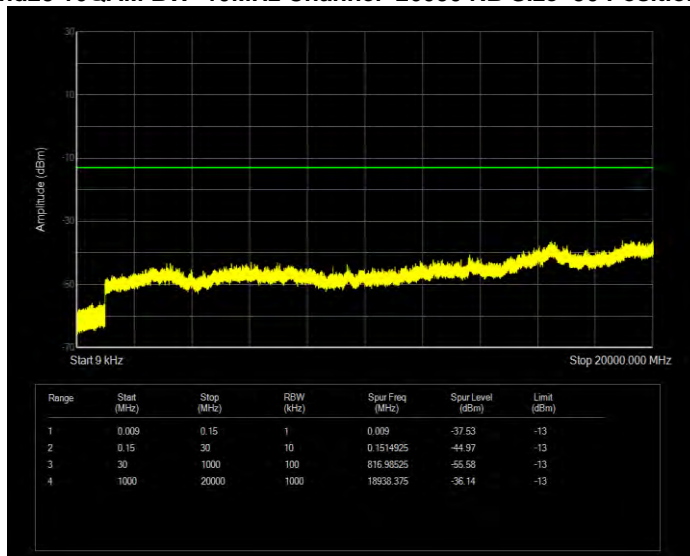

Band25 16QAM BW=10MHz Channel=26090 RB Size=50 Position=#0