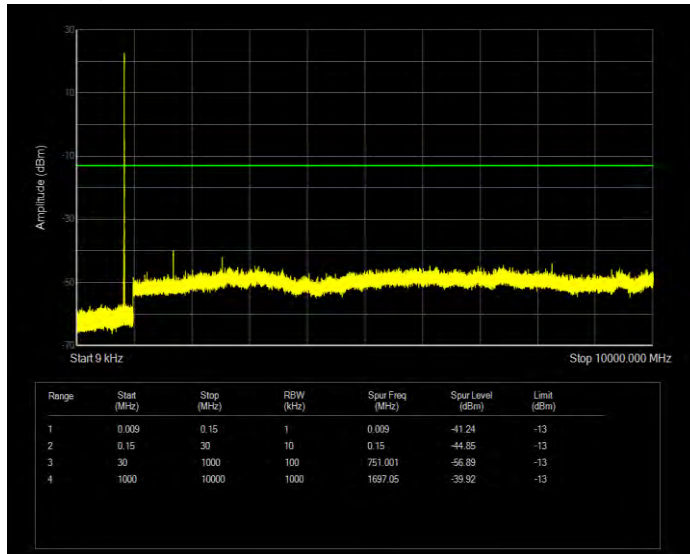

Band4 QPSK BW=5MHz Channel=20175 RB Size=25 Position=#0

Band4 QPSK BW=5MHz Channel=20375 RB Size=25 Position=#0

Band5 16QAM BW=1.4MHz Channel=20407 RB Size=6 Position=#0

Band5 16QAM BW=1.4MHz Channel=20525 RB Size=6 Position=#0

Band5 16QAM BW=1.4MHz Channel=20643 RB Size=6 Position=#0

Band5 16QAM BW=10MHz Channel=20450 RB Size=50 Position=#0

Band5 16QAM BW=10MHz Channel=20525 RB Size=50 Position=#0

Band5 16QAM BW=10MHz Channel=20600 RB Size=50 Position=#0