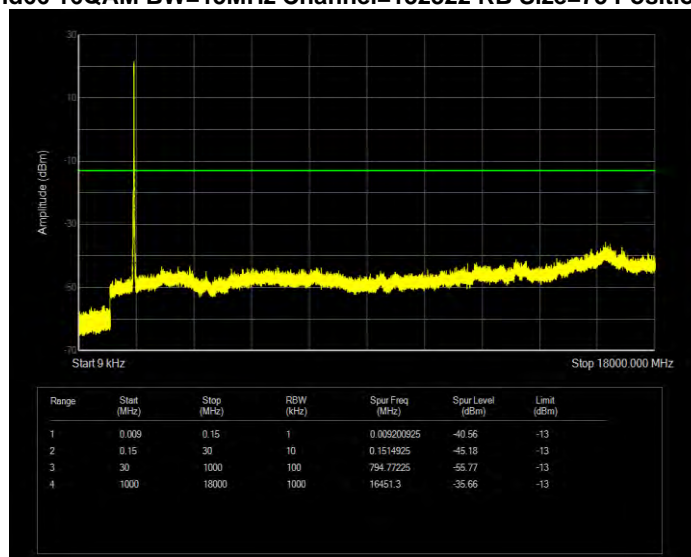

Band66 16QAM BW=10MHz Channel=132322 RB Size=50 Position=#0

Band66 16QAM BW=10MHz Channel=132622 RB Size=50 Position=#0

Band66 16QAM BW=15MHz Channel=132047 RB Size=75 Position=#0

Band66 16QAM BW=15MHz Channel=132322 RB Size=75 Position=#0