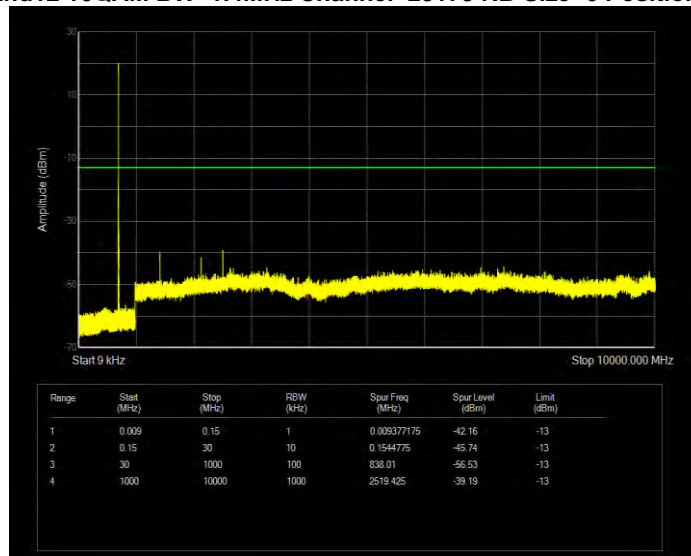

Band12 16QAM BW=1.4MHz Channel=23173 RB Size=6 Position=#0