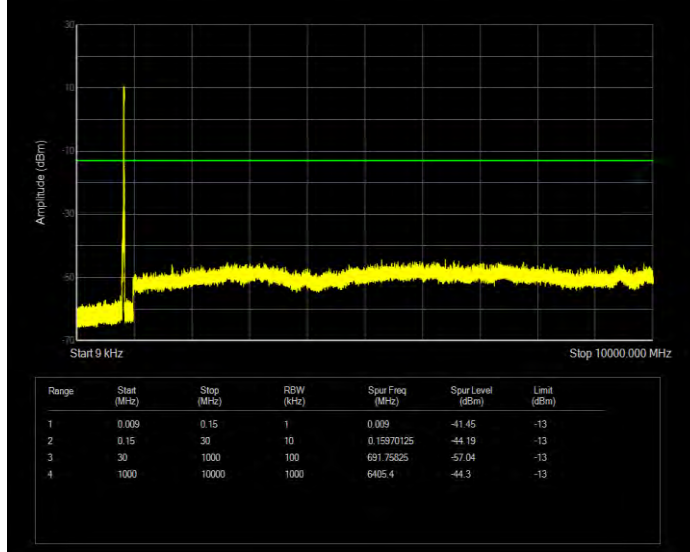

Band26(824-849) 16QAM BW=3MHz Channel=26805 RB Size=15 Position=#0

Band26(824-849) 16QAM BW=15MHz Channel=26965 RB Size=75 Position=#0