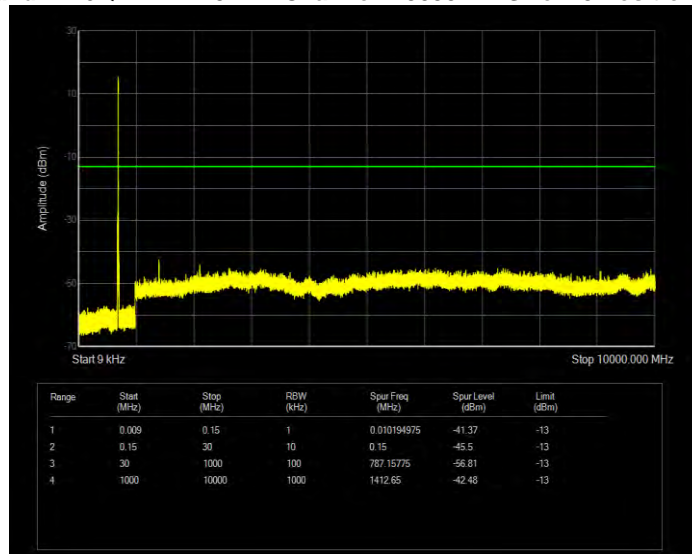

Band12 16QAM BW=5MHz Channel=23095 RB Size=25 Position=#0