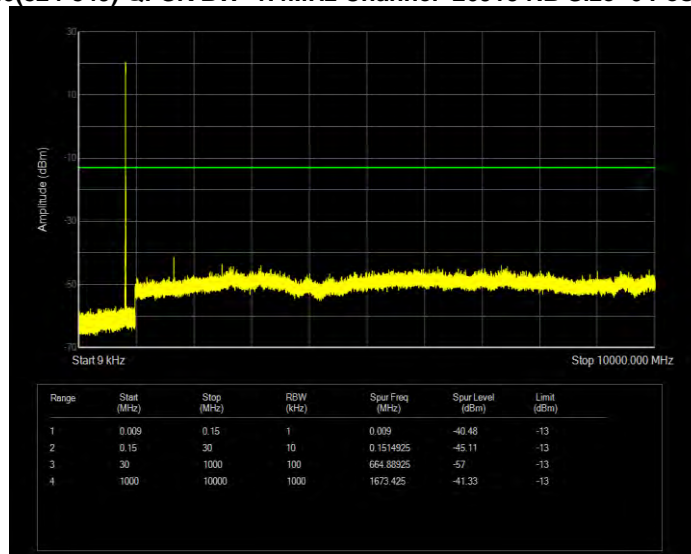

Band26(824-849) 16QAM BW=3MHz Channel=26915 RB Size=15 Position=#0

Band26(824-849) 16QAM BW=3MHz Channel=27025 RB Size=15 Position=#0

Band26(824-849) 16QAM BW=5MHz Channel=26815 RB Size=25 Position=#0

Band26(824-849) 16QAM BW=5MHz Channel=26915 RB Size=25 Position=#0

Band26(824-849) 16QAM BW=5MHz Channel=27015 RB Size=25 Position=#0

Band26(824-849) QPSK BW=1.4MHz Channel=26797 RB Size=6 Position=#0

Band26(824-849) QPSK BW=1.4MHz Channel=26915 RB Size=6 Position=#0

Band26(824-849) QPSK BW=1.4MHz Channel=27033 RB Size=6 Position=#0