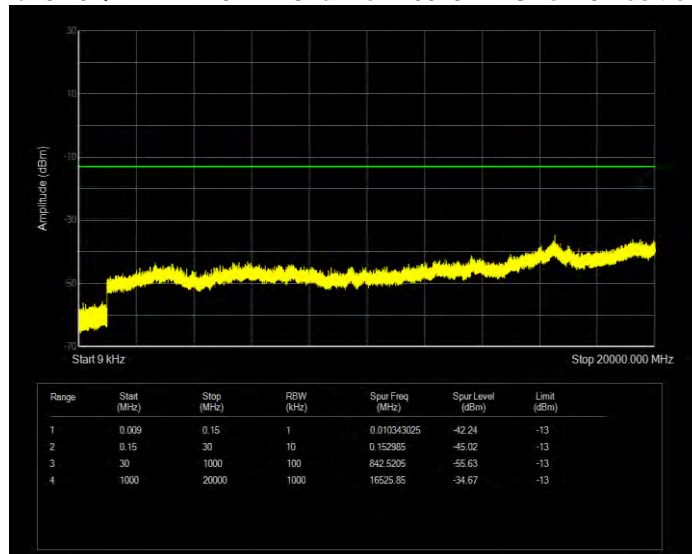

Band25 16QAM BW=15MHz Channel=26615 RB Size=75 Position=#0