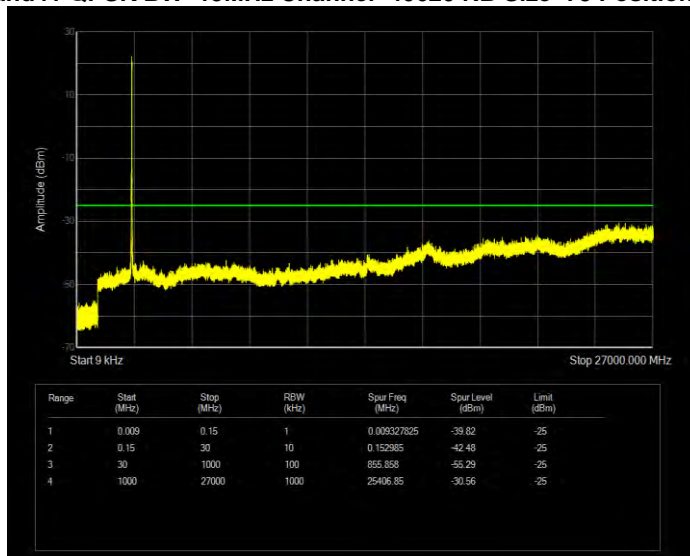

Band41 QPSK BW=15MHz Channel=40620 RB Size=75 Position=#0