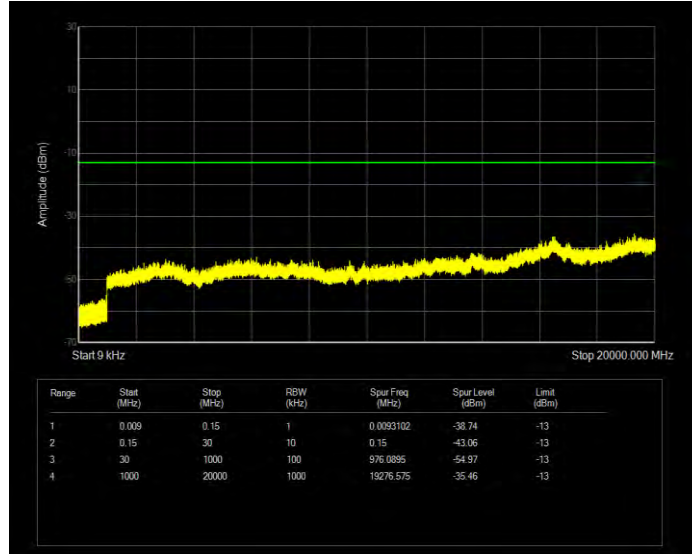

Band25 16QAM BW=5MHz Channel=26365 RB Size=25 Position=#0