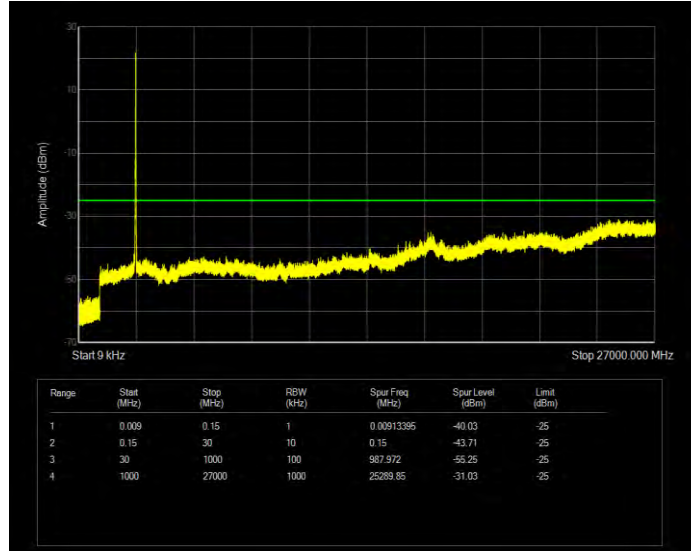

Band41 16QAM BW=15MHz Channel=41515 RB Size=75 Position=#0