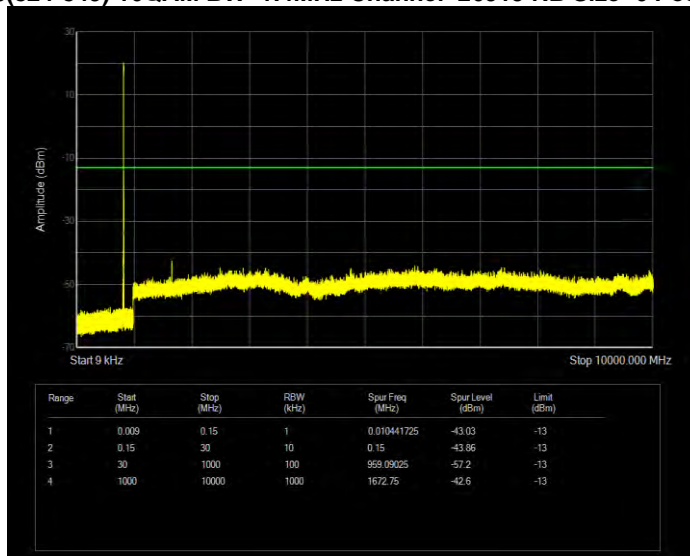

Band26(814-824) QPSK BW=5MHz Channel=26715 RB Size=25 Position=#0

Band26(814-824) QPSK BW=5MHz Channel=26740 RB Size=25 Position=#0

Band26(814-824) QPSK BW=5MHz Channel=26765 RB Size=25 Position=#0

Band26(824-849) 16QAM BW=1.4MHz Channel=26797 RB Size=6 Position=#0

Band26(824-849) 16QAM BW=1.4MHz Channel=26915 RB Size=6 Position=#0

Band26(824-849) 16QAM BW=1.4MHz Channel=27033 RB Size=6 Position=#0

Band26(824-849) 16QAM BW=10MHz Channel=26840 RB Size=50 Position=#0