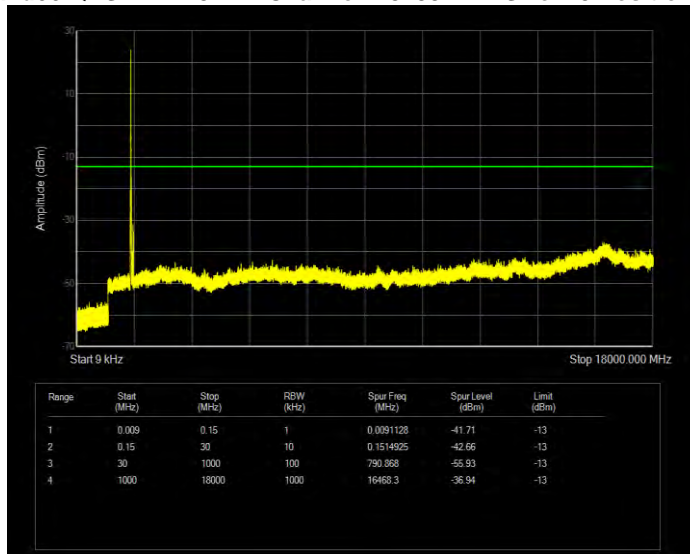

Band66 QPSK BW=5MHz Channel=131997 RB Size=25 Position=#0