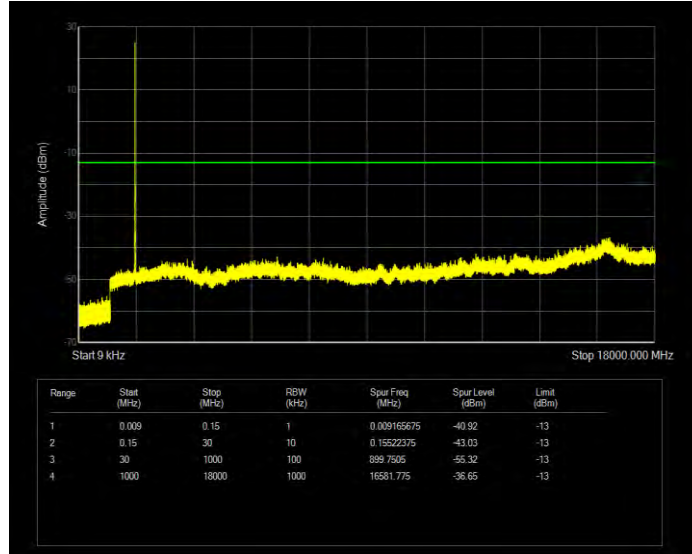

Band66 16QAM BW=3MHz Channel=132657 RB Size=15 Position=#0