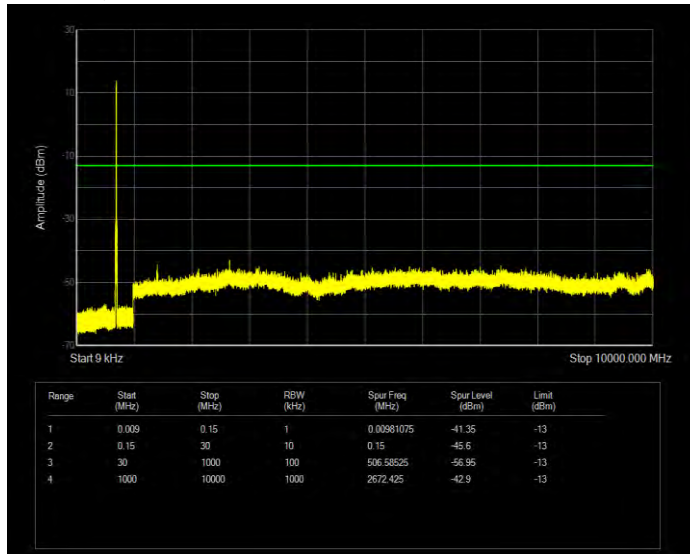

Band12 16QAM BW=1.4MHz Channel=23173 RB Size=6 Position=#0

Band12 16QAM BW=10MHz Channel=23060 RB Size=50 Position=#0

Band12 16QAM BW=10MHz Channel=23095 RB Size=50 Position=#0

Band12 16QAM BW=10MHz Channel=23130 RB Size=50 Position=#0