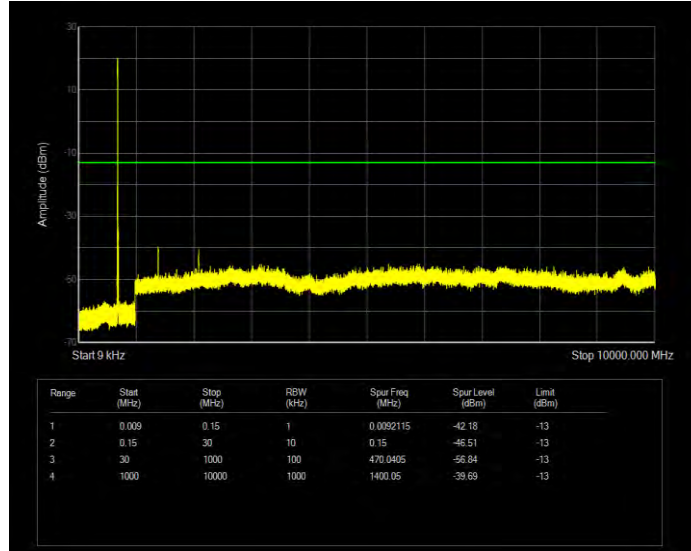

Band12 QPSK BW=3MHz Channel=23025 RB Size=15 Position=#0