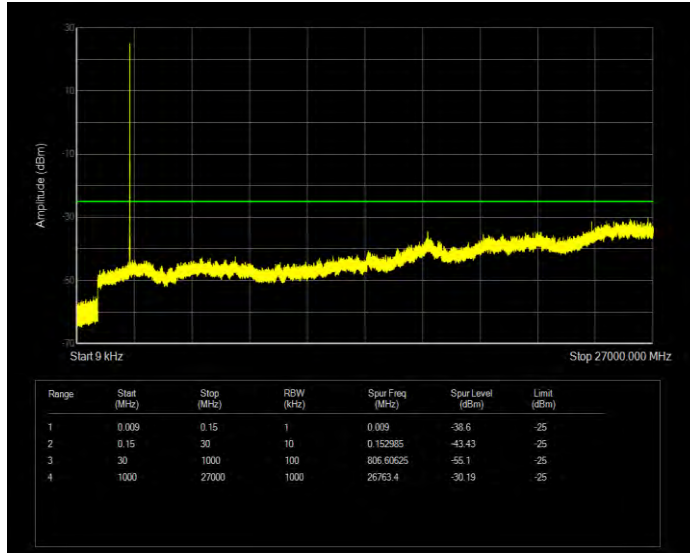

Band41 16QAM BW=5MHz Channel=39675 RB Size=25 Position=#0