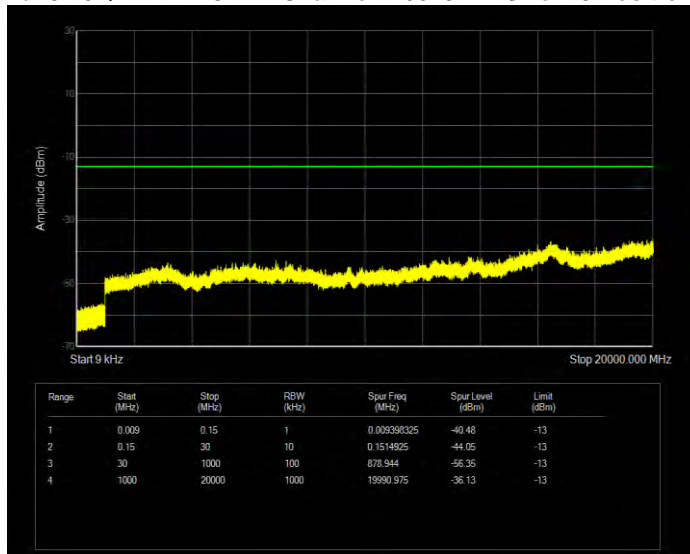

Band25 16QAM BW=3MHz Channel=26675 RB Size=15 Position=#0