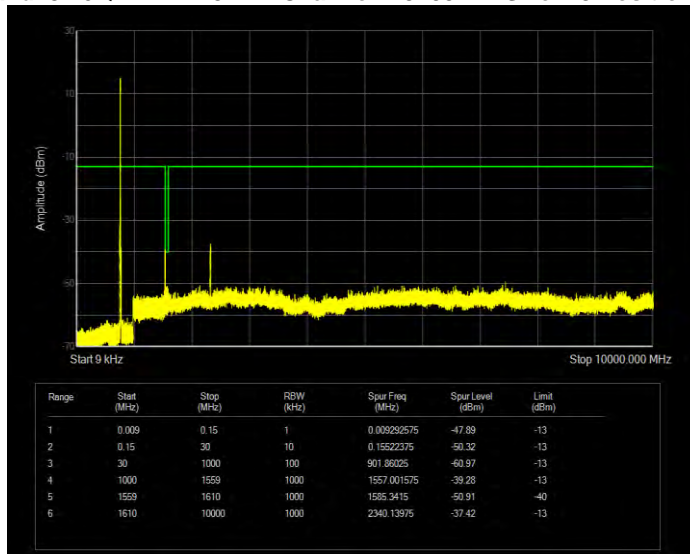

Band12 QPSK BW=5MHz Channel=23095 RB Size=25 Position=#0

Band12 QPSK BW=5MHz Channel=23155 RB Size=25 Position=#0

Band13 16QAM BW=10MHz Channel=23230 RB Size=50 Position=#0

Band13 16QAM BW=5MHz Channel=23205 RB Size=25 Position=#0