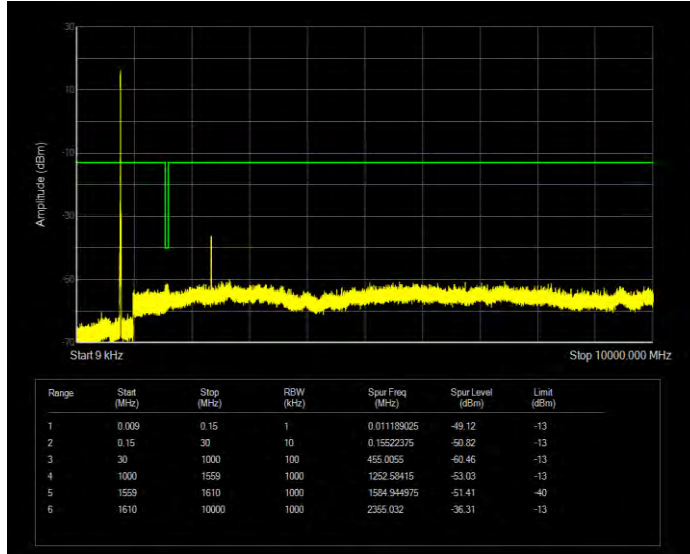

Band13 16QAM BW=5MHz Channel=23255 RB Size=25 Position=#0