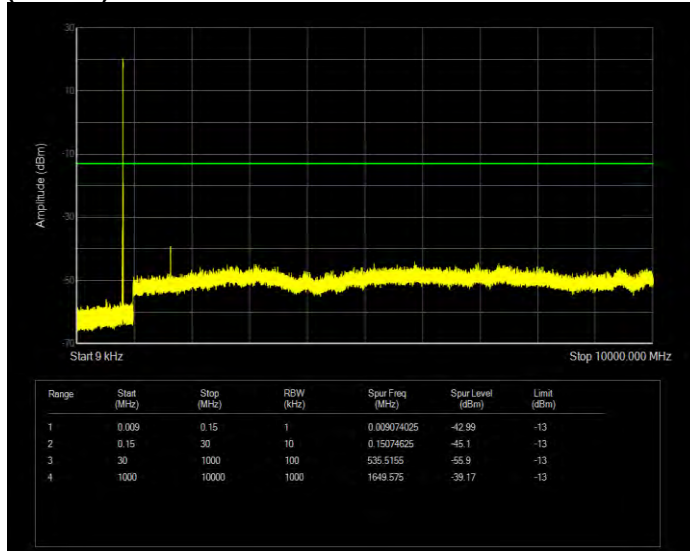

Band26(814-824) QPSK BW=5MHz Channel=26715 RB Size=25 Position=#0

Band26(814-824) QPSK BW=5MHz Channel=26740 RB Size=25 Position=#0

Band26(814-824) QPSK BW=5MHz Channel=26765 RB Size=25 Position=#0

Band26(824-849) 16QAM BW=1.4MHz Channel=26797 RB Size=6 Position=#0