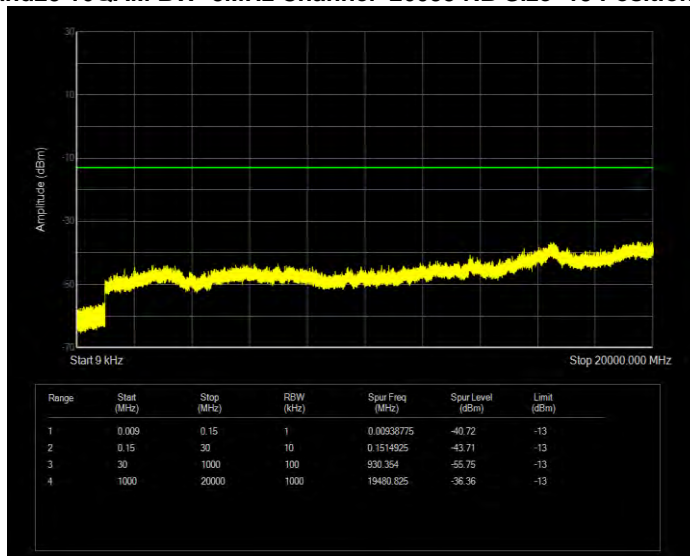

Band25 16QAM BW=3MHz Channel=26055 RB Size=15 Position=#0