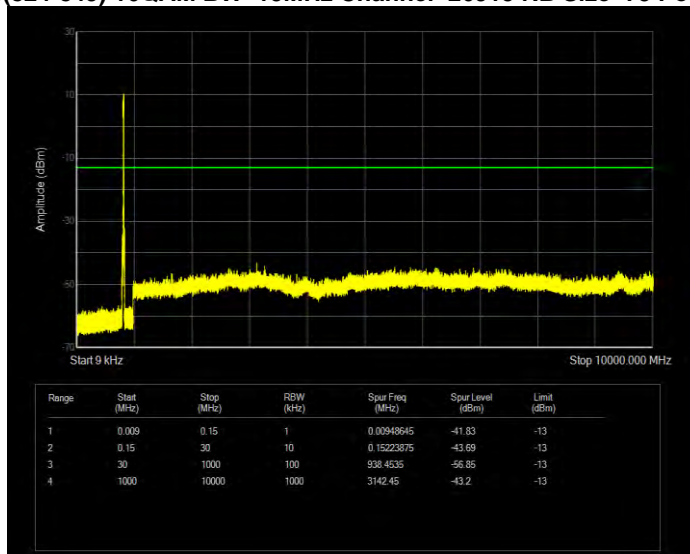

Band26(824-849) 16QAM BW=15MHz Channel=26965 RB Size=75 Position=#0

Band26(824-849) 16QAM BW=15MHz Channel=26915 RB Size=75 Position=#0