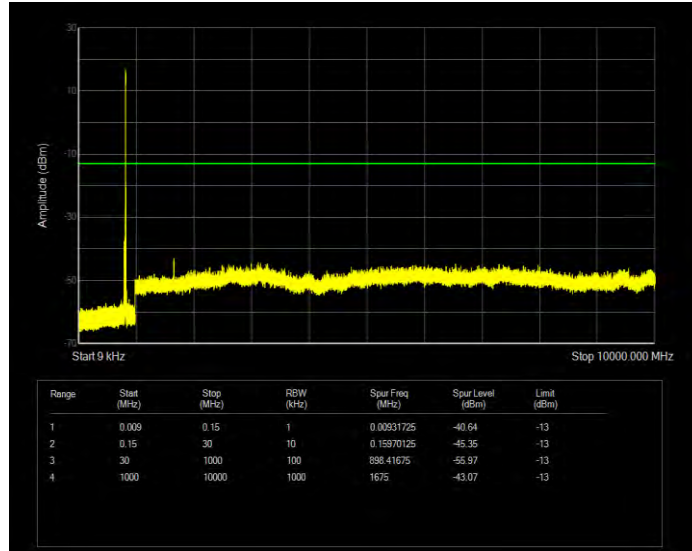

Band5 16QAM BW=3MHz Channel=20525 RB Size=15 Position=#0