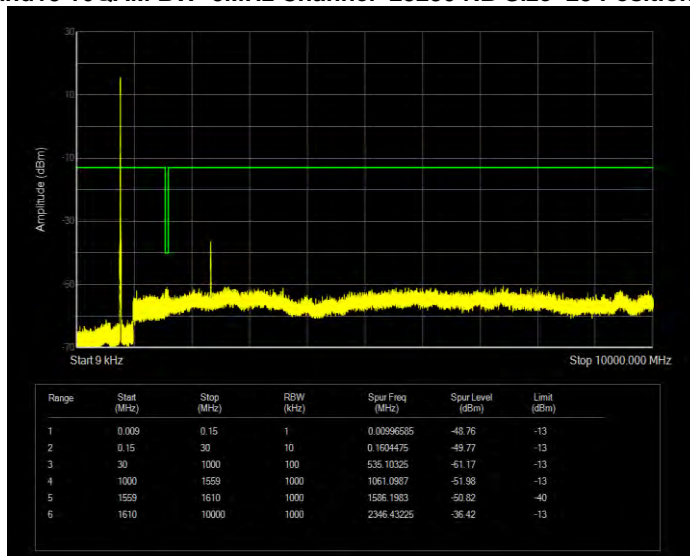

Band13 16QAM BW=5MHz Channel=23230 RB Size=25 Position=#0