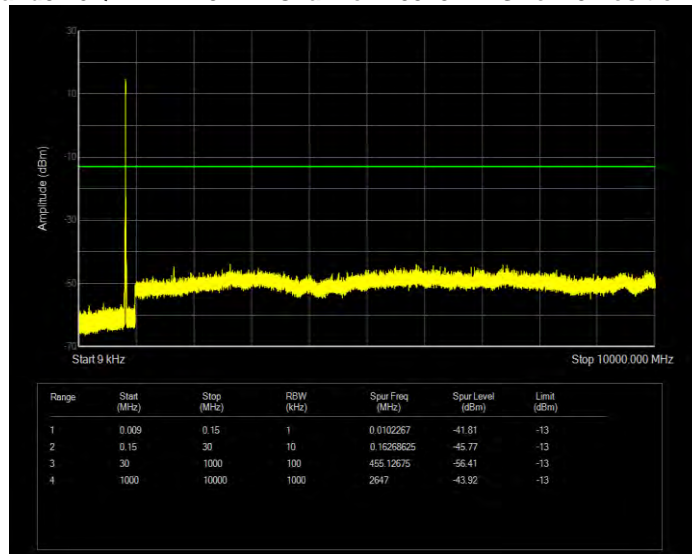

Band5 16QAM BW=1.4MHz Channel=20643 RB Size=6 Position=#0

Band5 16QAM BW=10MHz Channel=20450 RB Size=50 Position=#0

Band5 16QAM BW=10MHz Channel=20525 RB Size=50 Position=#0

Band5 16QAM BW=10MHz Channel=20600 RB Size=50 Position=#0

Band5 16QAM BW=3MHz Channel=20415 RB Size=15 Position=#0

Band5 16QAM BW=3MHz Channel=20525 RB Size=15 Position=#0

Band5 16QAM BW=3MHz Channel=20635 RB Size=15 Position=#0

Ba

nd5 16QAM BW=5MHz Channel=20425 RB Size=25 Position=#0

Band5 16QAM BW=5MHz Channel=20525 RB Size=25 Position=#0

Band5 16QAM BW=5MHz Channel=20625 RB Size=25 Position=#0

Band5 QPSK BW=1.4MHz Channel=20407 RB Size=6 Position=#0

Band5 QPSK BW=1.4MHz Channel=20525 RB Size=6 Position=#0