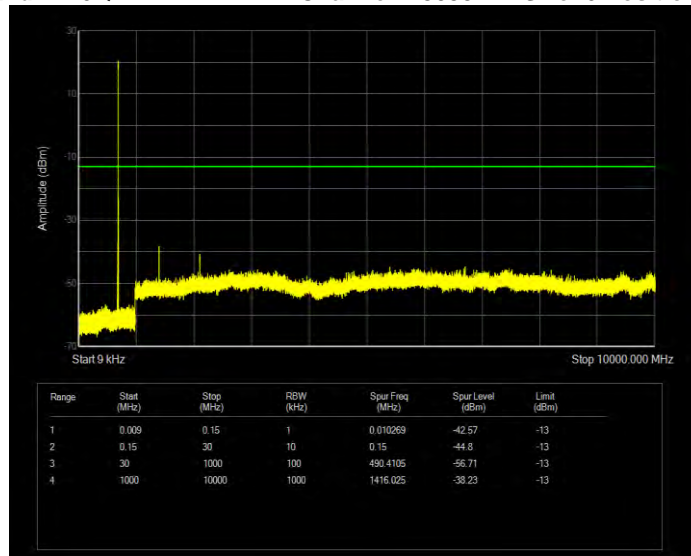

Band5 QPSK BW=5MHz Channel=20525 RB Size=25 Position=#0

Band5 QPSK BW=5MHz Channel=20625 RB Size=25 Position=#0

Band12 16QAM BW=1.4MHz Channel=23017 RB Size=6 Position=#0

Band12 16QAM BW=1.4MHz Channel=23095 RB Size=6 Position=#0