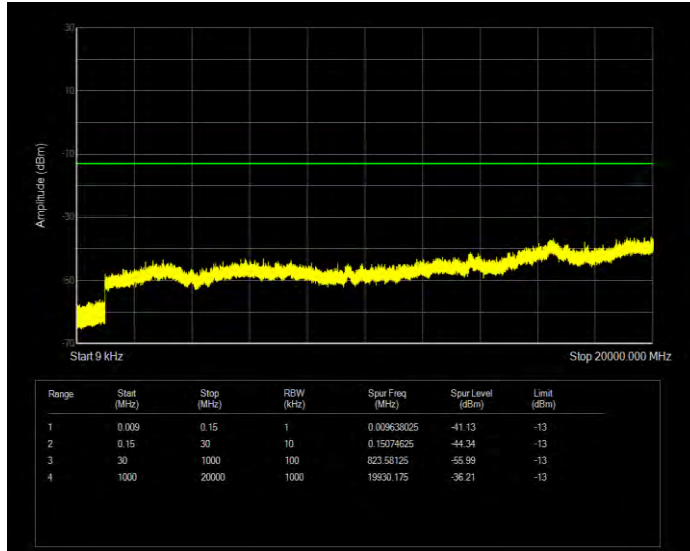

Band25 QPSK BW=1.4MHz Channel=26683 RB Size=6 Position=#0