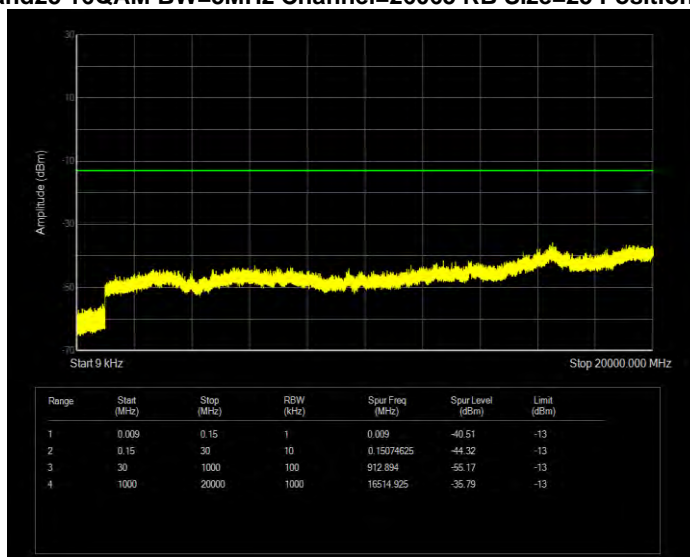

Band25 16QAM BW=5MHz Channel=26065 RB Size=25 Position=#0