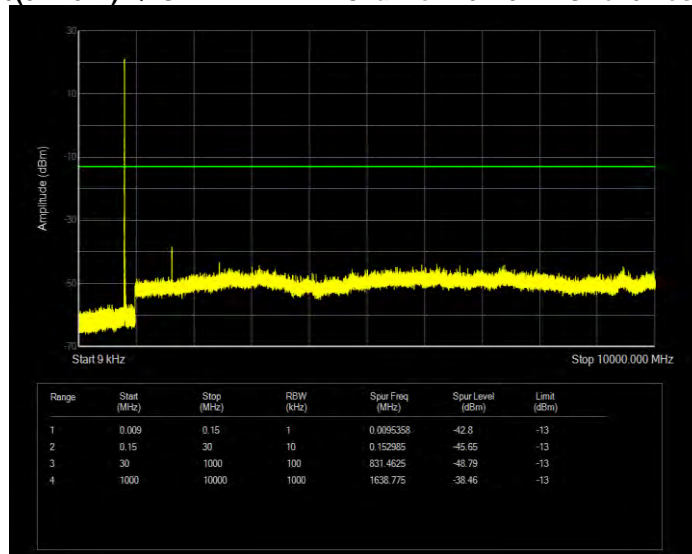

Band26(814-824) 16QAM BW=3MHz Channel=26740 RB Size=15 Position=#0

Band26(814-824) 16QAM BW=3MHz Channel=26775 RB Size=15 Position=#0

Band26(814-824) 16QAM BW=5MHz Channel=26715 RB Size=25 Position=#0

Band26(814-824) 16QAM BW=5MHz Channel=26740 RB Size=25 Position=#0

Band26(814-824) 16QAM BW=5MHz Channel=26765 RB Size=25 Position=#0

Band26(814-824) QPSK BW=1.4MHz Channel=26697 RB Size=6 Position=#0

Band26(814-824) QPSK BW=1.4MHz Channel=26740 RB Size=6 Position=#0

Band26(814-824) QPSK BW=1.4MHz Channel=26783 RB Size=6 Position=#0