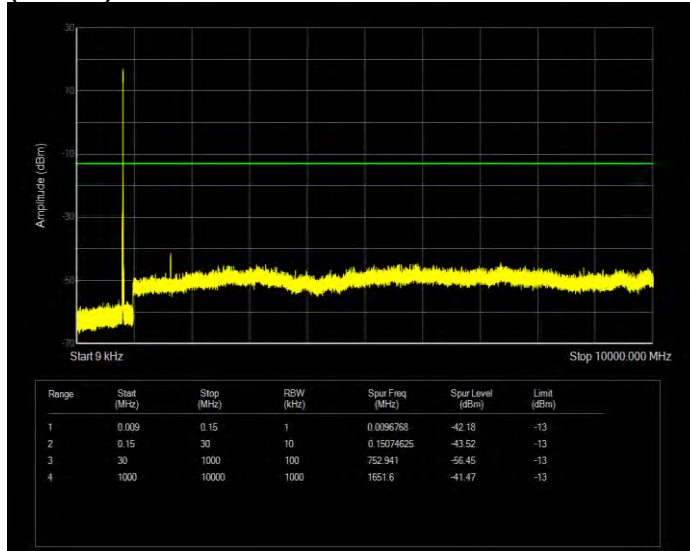

Band26(824-849) 16QAM BW=3MHz Channel=26915 RB Size=15 Position=#0

Band26(824-849) 16QAM BW=3MHz Channel=26805 RB Size=15 Position=#0