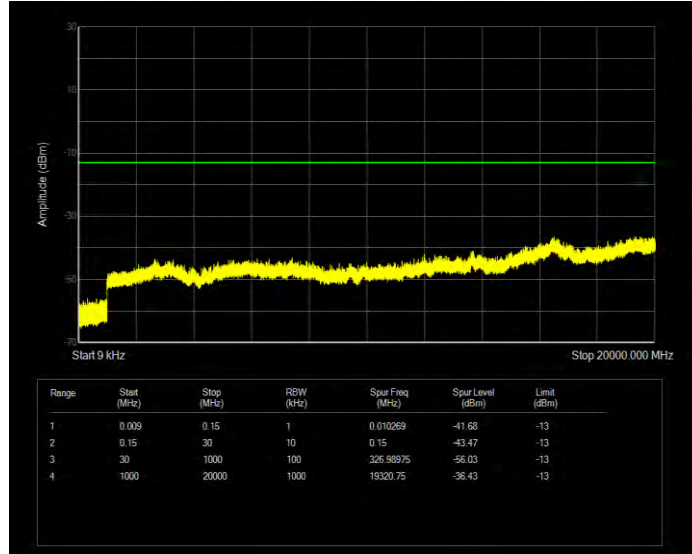

Band25 16QAM BW=15MHz Channel=26365 RB Size=75 Position=#0