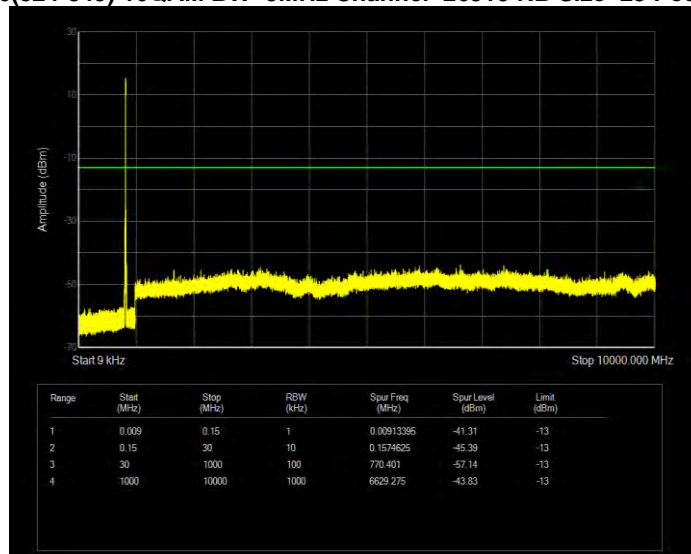

Band26(824-849) 16QAM BW=3MHz Channel=26915 RB Size=15 Position=#0

Band26(824-849) 16QAM BW=3MHz Channel=27025 RB Size=15 Position=#0

Band26(824-849) 16QAM BW=5MHz Channel=26815 RB Size=25 Position=#0

Band26(824-849) 16QAM BW=5MHz Channel=26915 RB Size=25 Position=#0

Band26(824-849) 16QAM BW=5MHz Channel=27015 RB Size=25 Position=#0

Band26(824-849) QPSK BW=1.4MHz Channel=26797 RB Size=6 Position=#0

Band26(824-849) QPSK BW=1.4MHz Channel=26915 RB Size=6 Position=#0

Band26(824-849) QPSK BW=1.4MHz Channel=27033 RB Size=6 Position=#0