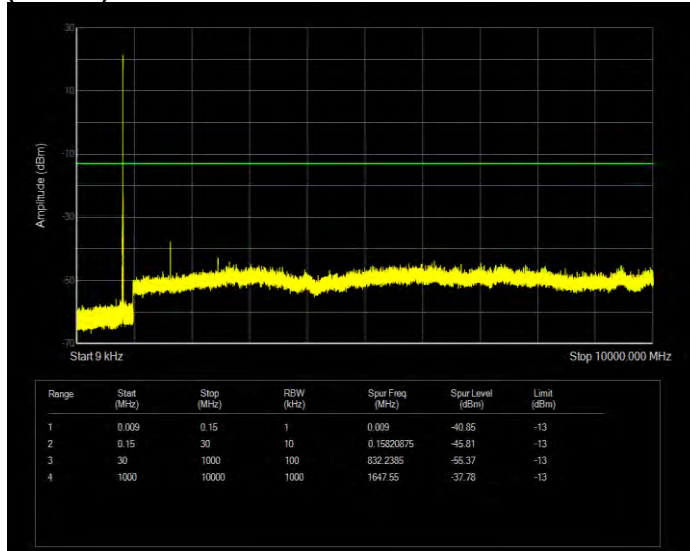

Band26(814-824) 16QAM BW=10MHz Channel=26740 RB Size=50 Position=#0

Band26(814-824) 16QAM BW=1.4MHz Channel=26783 RB Size=6 Position=#0