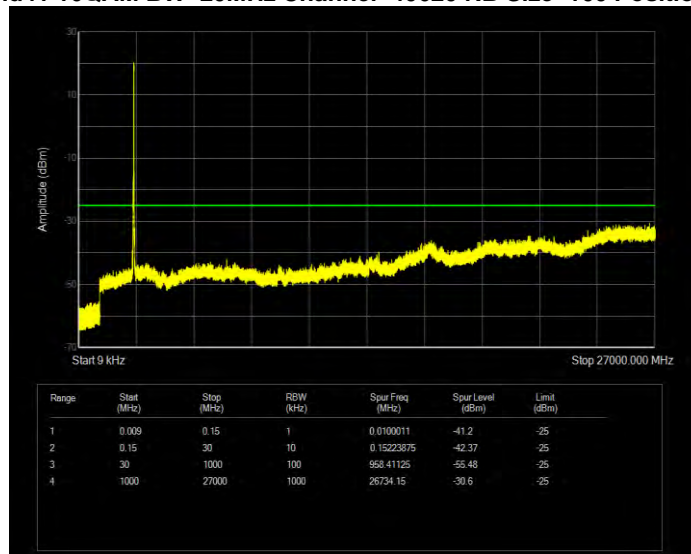

Band41 16QAM BW=15MHz Channel=40620 RB Size=75 Position=#0

Band41 16QAM BW=15MHz Channel=41515 RB Size=75 Position=#0

Band41 16QAM BW=20MHz Channel=39750 RB Size=100 Position=#0

Band41 16QAM BW=20MHz Channel=40620 RB Size=100 Position=#0