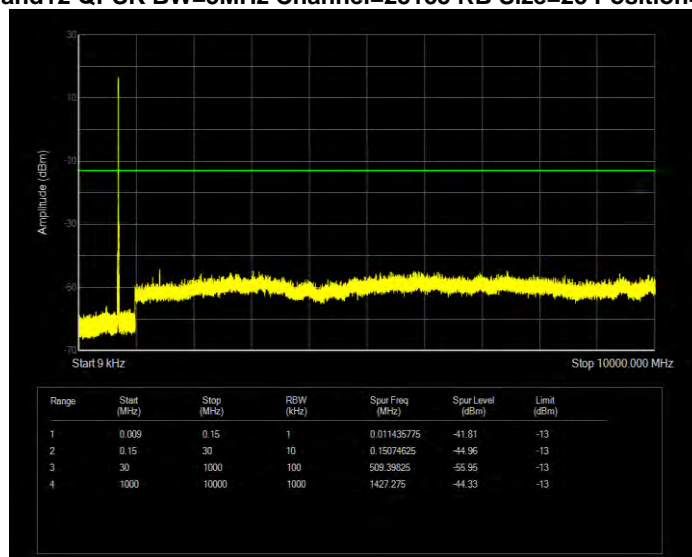

Band12 QPSK BW=5MHz Channel=23155 RB Size=25 Position=#0