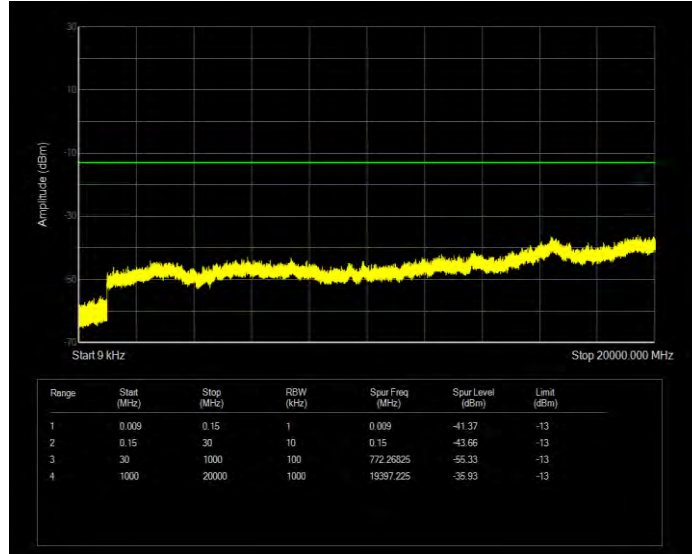

Band25 16QAM BW=10MHz Channel=26365 RB Size=50 Position=#0