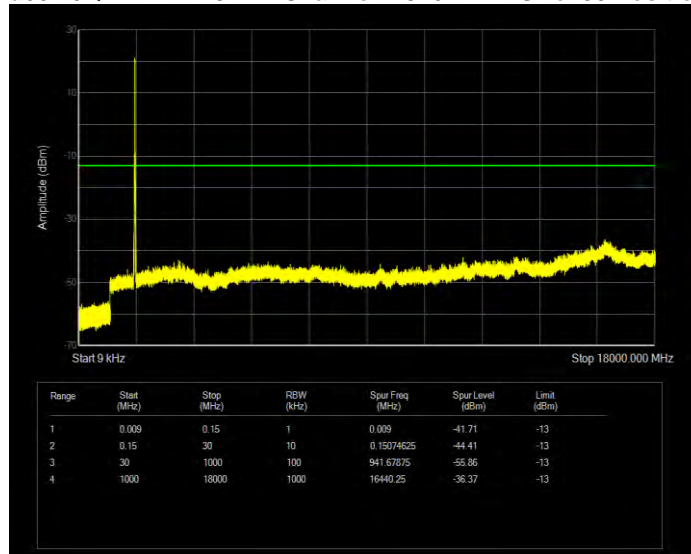

Band66 16QAM BW=10MHz Channel=132622 RB Size=50 Position=#0