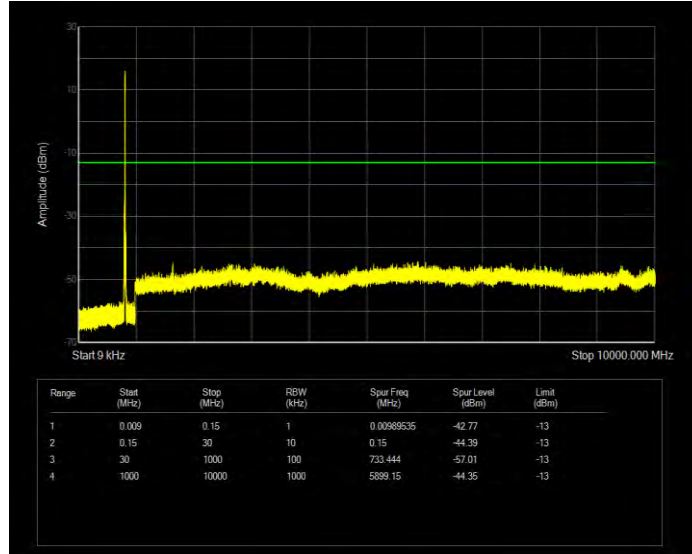

Band5 16QAM BW=1.4MHz Channel=20643 RB Size=6 Position=#0

Band5 16QAM BW=10MHz Channel=20450 RB Size=50 Position=#0

Band5 16QAM BW=10MHz Channel=20525 RB Size=50 Position=#0

Band5 16QAM BW=10MHz Channel=20600 RB Size=50 Position=#0

Band5 16QAM BW=3MHz Channel=20415 RB Size=15 Position=#0

Band5 16QAM BW=3MHz Channel=20525 RB Size=15 Position=#0

Band5 16QAM BW=3MHz Channel=20635 RB Size=15 Position=#0

Ba

nd5 16QAM BW=5MHz Channel=20425 RB Size=25 Position=#0

Band5 16QAM BW=5MHz Channel=20525 RB Size=25 Position=#0

Band5 16QAM BW=5MHz Channel=20625 RB Size=25 Position=#0

Band5 QPSK BW=1.4MHz Channel=20407 RB Size=6 Position=#0

Band5 QPSK BW=1.4MHz Channel=20525 RB Size=6 Position=#0