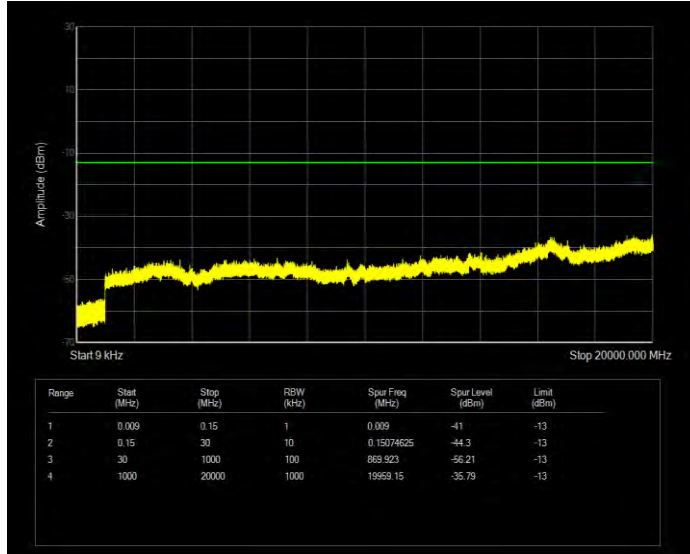

Band25 16QAM BW=20MHz Channel=26365 RB Size=100 Position=#0