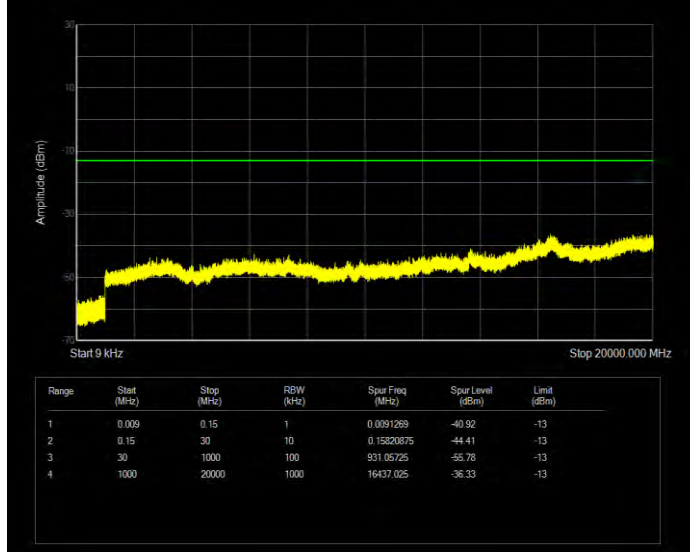

Band25 QPSK BW=1.4MHz Channel=26365 RB Size=6 Position=#0