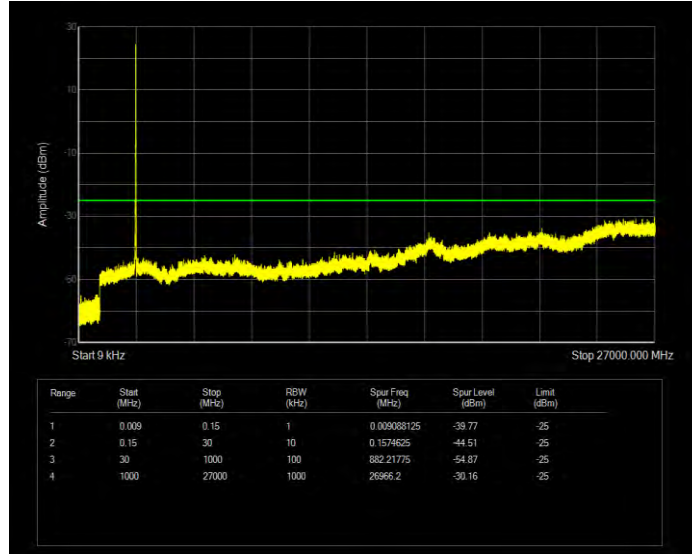

Band41 16QAM BW=10MHz Channel=41540 RB Size=50 Position=#0