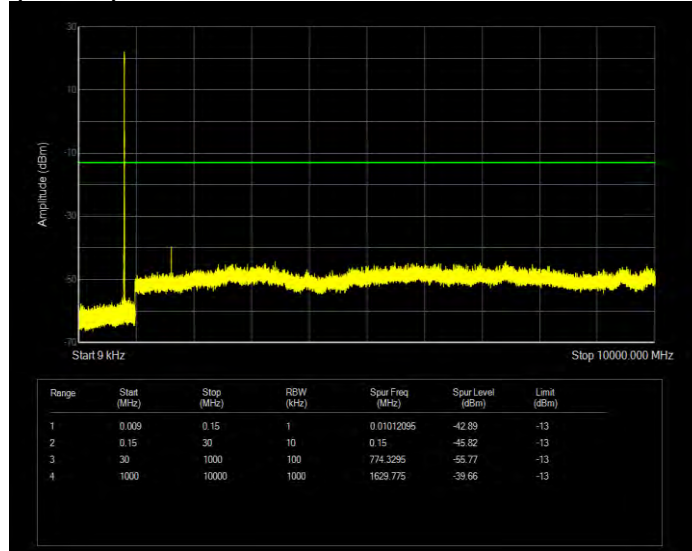

Band26(814-824) QPSK BW=1.4MHz Channel=26697 RB Size=6 Position=#0