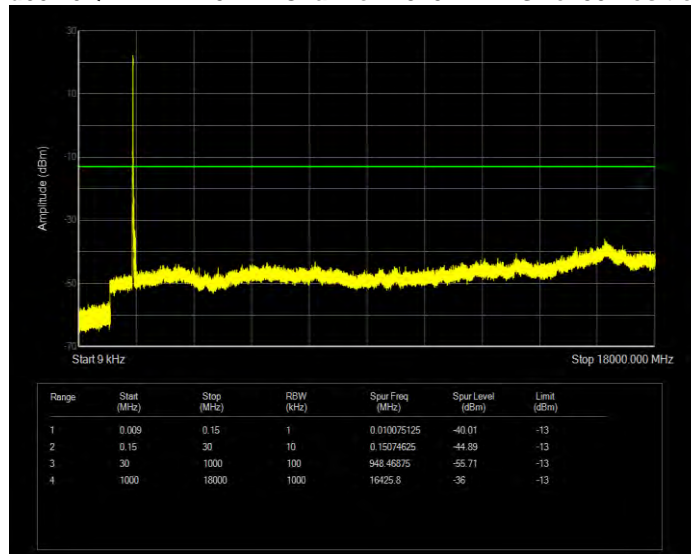

Band66 16QAM BW=1.4MHz Channel=131979 RB Size=6 Position=#0

Band66 16QAM BW=1.4MHz Channel=132322 RB Size=6 Position=#0

Band66 16QAM BW=1.4MHz Channel=132665 RB Size=6 Position=#0

Band66 16QAM BW=10MHz Channel=132022 RB Size=50 Position=#0