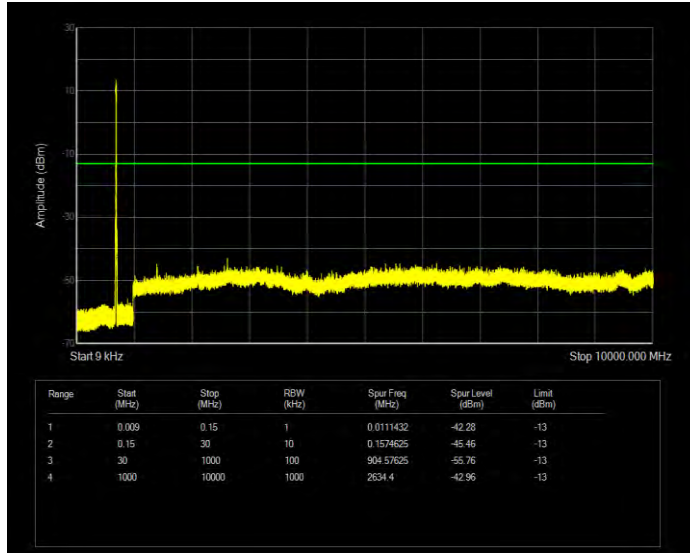

Band12 16QAM BW=10MHz Channel=23095 RB Size=50 Position=#0