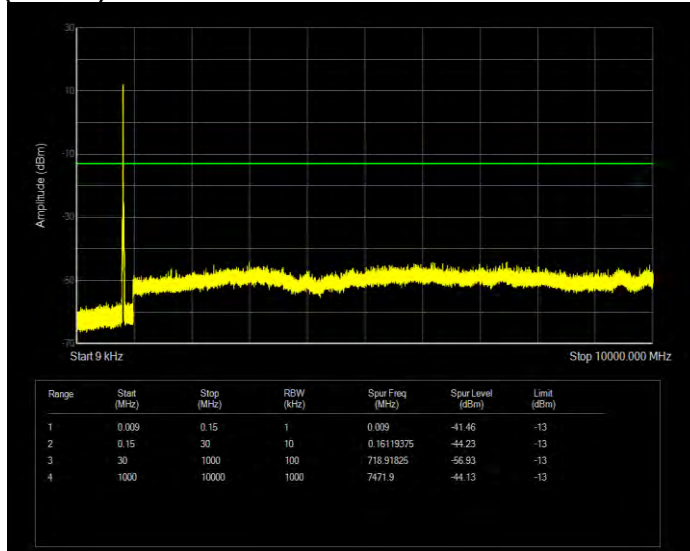

Band26(814-824) QPSK BW=5MHz Channel=26715 RB Size=25 Position=#0

Band26(814-824) QPSK BW=5MHz Channel=26740 RB Size=25 Position=#0

Band26(814-824) QPSK BW=5MHz Channel=26765 RB Size=25 Position=#0

Band26(824-849) 16QAM BW=1.4MHz Channel=26797 RB Size=6 Position=#0

Band26(824-849) 16QAM BW=1.4MHz Channel=26915 RB Size=6 Position=#0

Band26(824-849) 16QAM BW=1.4MHz Channel=27033 RB Size=6 Position=#0

Band26(824-849) 16QAM BW=10MHz Channel=26840 RB Size=50 Position=#0