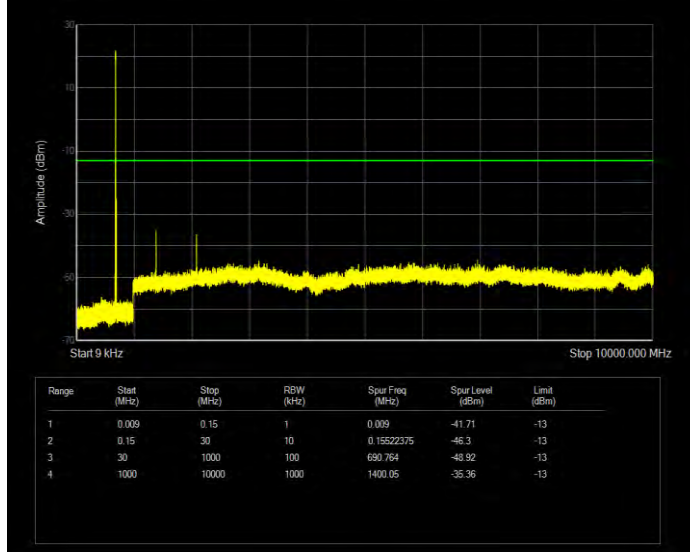

Band12 QPSK BW=1.4MHz Channel=23017 RB Size=6 Position=#0