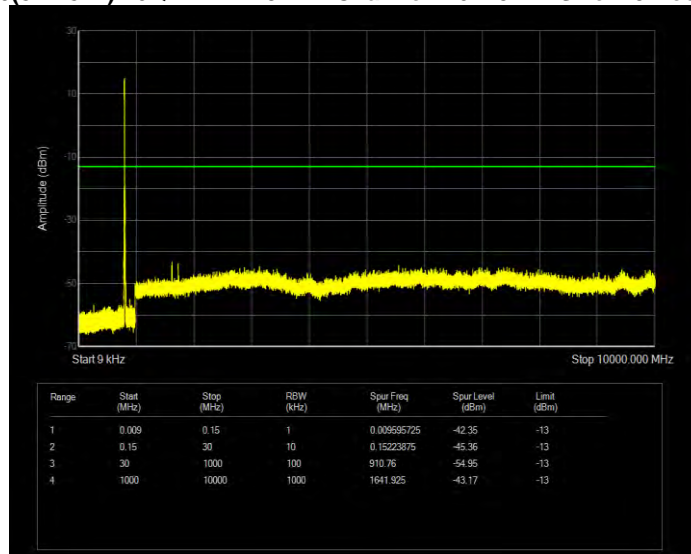

Band26(814-824) 16QAM BW=3MHz Channel=26740 RB Size=15 Position=#0

Band26(814-824) 16QAM BW=3MHz Channel=26775 RB Size=15 Position=#0

Band26(814-824) 16QAM BW=5MHz Channel=26715 RB Size=25 Position=#0

Band26(814-824) 16QAM BW=5MHz Channel=26740 RB Size=25 Position=#0