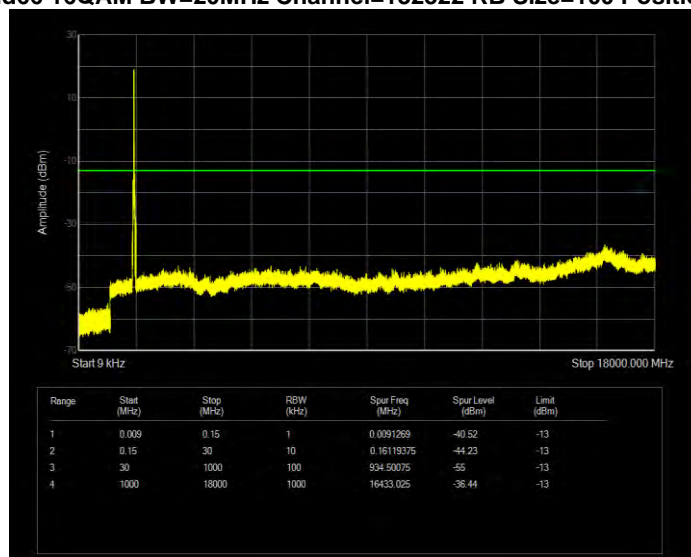

Band66 16QAM BW=20MHz Channel=132322 RB Size=100 Position=#0