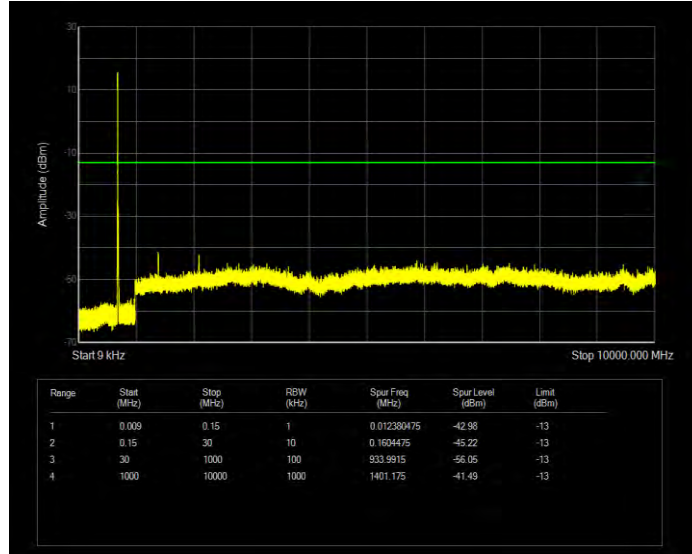

Band12 16QAM BW=3MHz Channel=23025 RB Size=15 Position=#0

Band12 16QAM BW=3MHz Channel=23095 RB Size=15 Position=#0

Band12 16QAM BW=3MHz Channel=23165 RB Size=15 Position=#0

Band12 16QAM BW=5MHz Channel=23035 RB Size=25 Position=#0