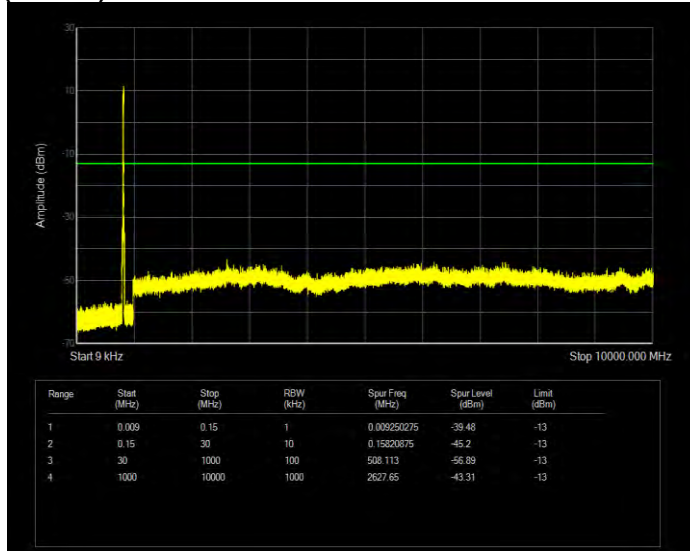

Band26(824-849) 16QAM BW=15MHz Channel=26915 RB Size=75 Position=#0

Band26(824-849) 16QAM BW=15MHz Channel=26865 RB Size=75 Position=#0