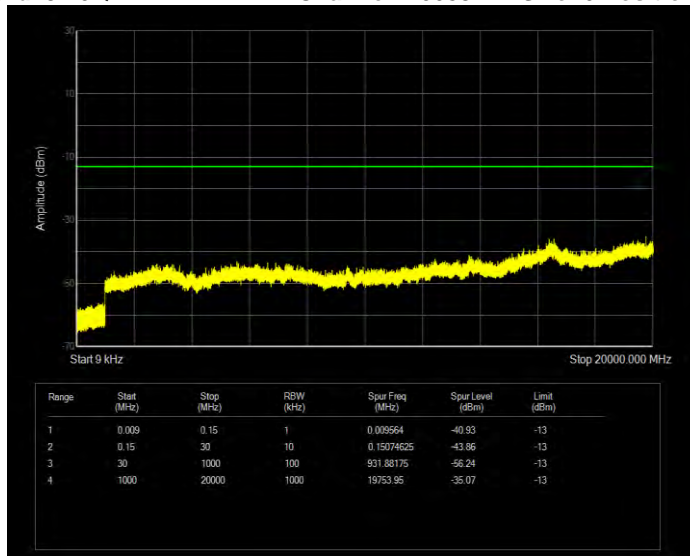

Band25 16QAM BW=1.4MHz Channel=26683 RB Size=6 Position=#0