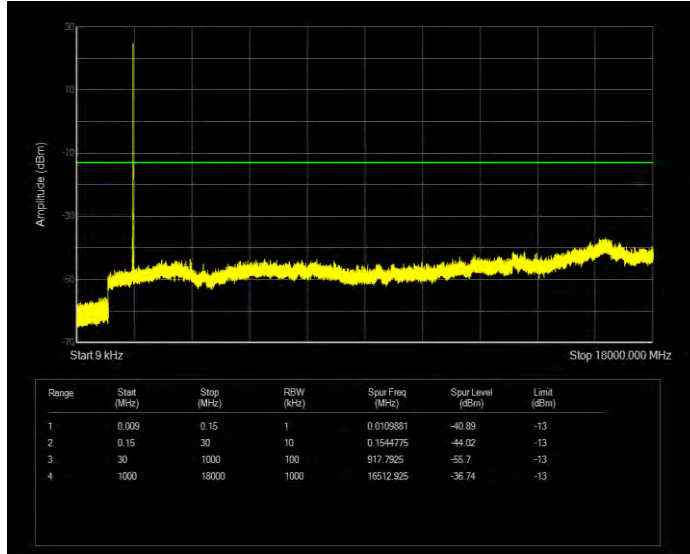

Band66 QPSK BW=3MHz Channel=132657 RB Size=15 Position=#0