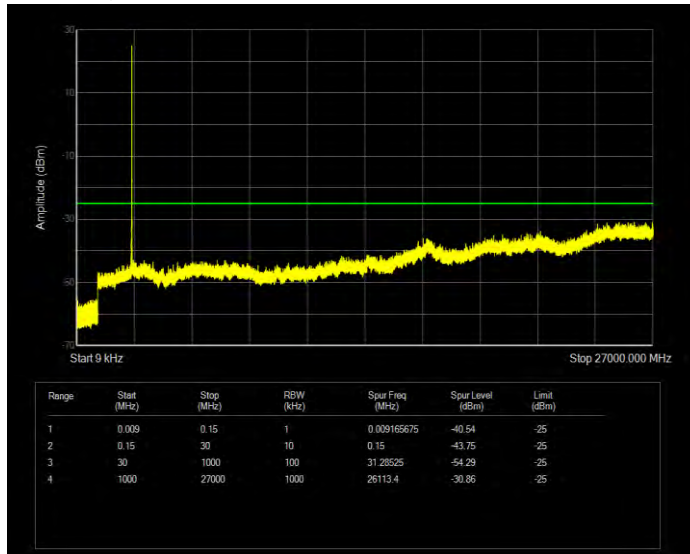

Band41 16QAM BW=5MHz Channel=40620 RB Size=25 Position=#0