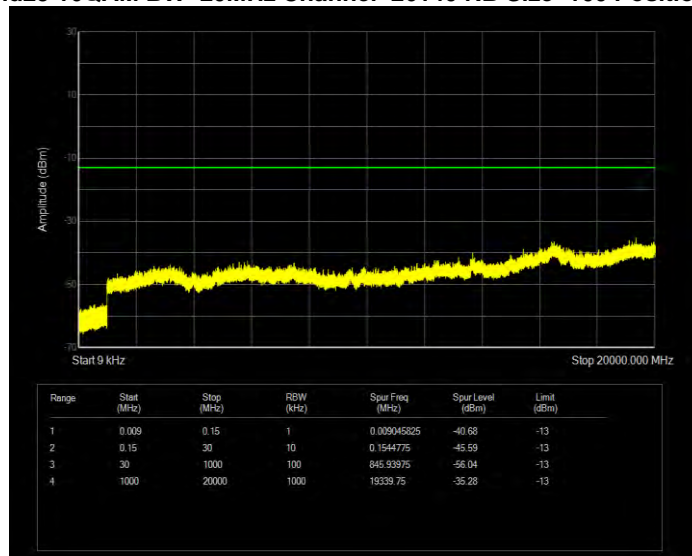

Band25 16QAM BW=15MHz Channel=26115 RB Size=75 Position=#0

Band25 16QAM BW=15MHz Channel=26365 RB Size=75 Position=#0

Band25 16QAM BW=15MHz Channel=26615 RB Size=75 Position=#0

Band25 16QAM BW=20MHz Channel=26140 RB Size=100 Position=#0