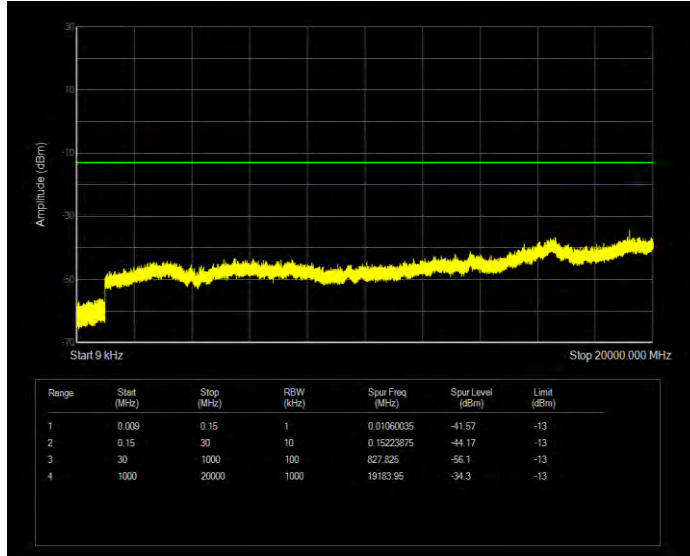

Band13 QPSK BW=5MHz Channel=23230 RB Size=25 Position=#0

Band13 QPSK BW=5MHz Channel=23255 RB Size=25 Position=#0

Band25 16QAM BW=1.4MHz Channel=26047 RB Size=6 Position=#0

Band25 16QAM BW=1.4MHz Channel=26365 RB Size=6 Position=#0

Band25 16QAM BW=1.4MHz Channel=26683 RB Size=6 Position=#0

Band25 16QAM BW=10MHz Channel=26090 RB Size=50 Position=#0

Band25 16QAM BW=10MHz Channel=26365 RB Size=50 Position=#0

Band25 16QAM BW=10MHz Channel=26640 RB Size=50 Position=#0