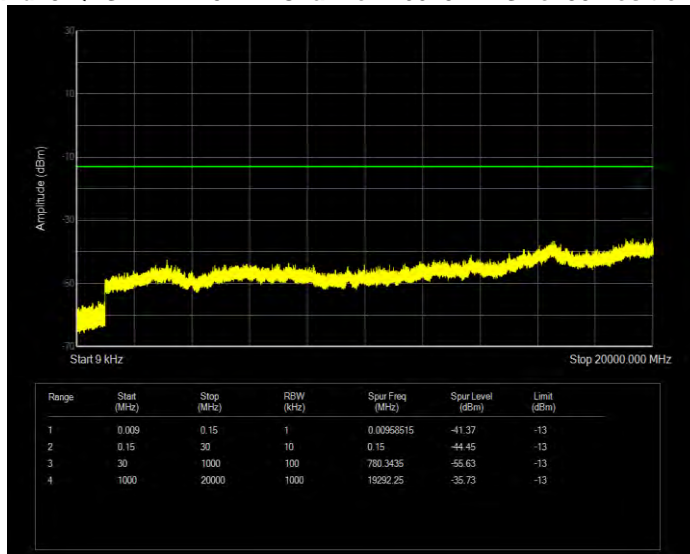

Band25 QPSK BW=10MHz Channel=26640 RB Size=50 Position=#0