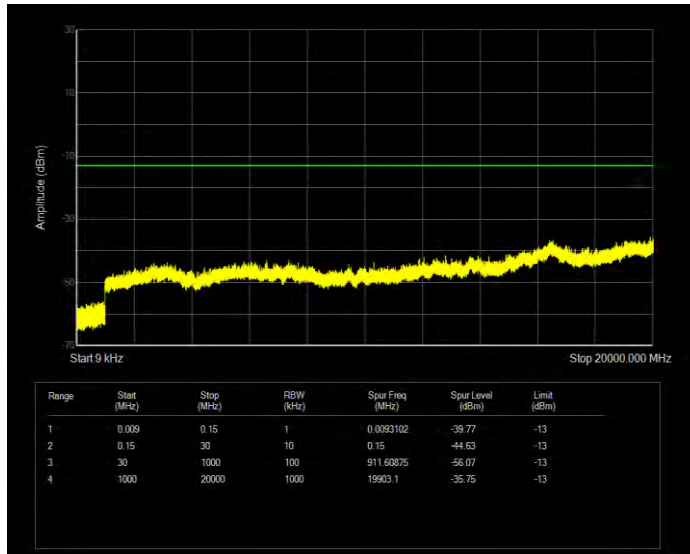

Band25 QPSK BW=1.4MHz Channel=26047 RB Size=6 Position=#0

Band25 QPSK BW=1.4MHz Channel=26365 RB Size=6 Position=#0

Band25 QPSK BW=1.4MHz Channel=26683 RB Size=6 Position=#0

Band25 QPSK BW=10MHz Channel=26090 RB Size=50 Position=#0