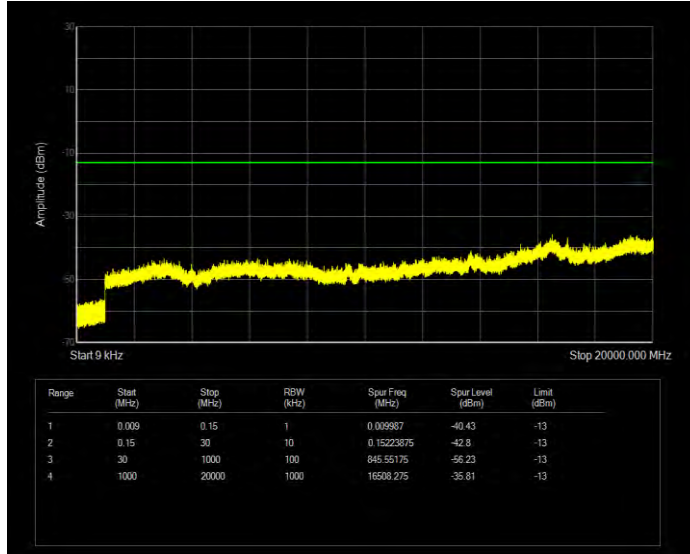

Band25 QPSK BW=10MHz Channel=26365 RB Size=50 Position=#0