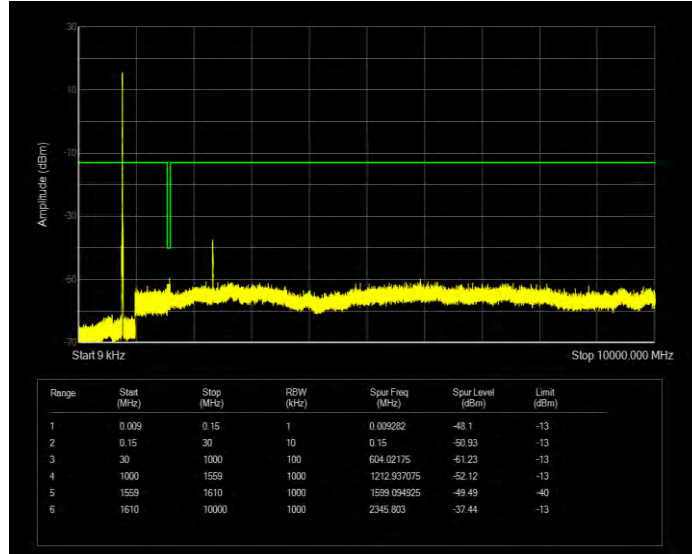

Band13 16QAM BW=5MHz Channel=23230 RB Size=25 Position=#0

Band13 16QAM BW=5MHz Channel=23255 RB Size=25 Position=#0

Band13 QPSK BW=10MHz Channel=23230 RB Size=50 Position=#0

Band13 QPSK BW=5MHz Channel=23205 RB Size=25 Position=#0

Band13 QPSK BW=5MHz Channel=23230 RB Size=25 Position=#0

Band13 QPSK BW=5MHz Channel=23255 RB Size=25 Position=#0

Band25 16QAM BW=1.4MHz Channel=26047 RB Size=6 Position=#0

Band25 16QAM BW=1.4MHz Channel=26365 RB Size=6 Position=#0