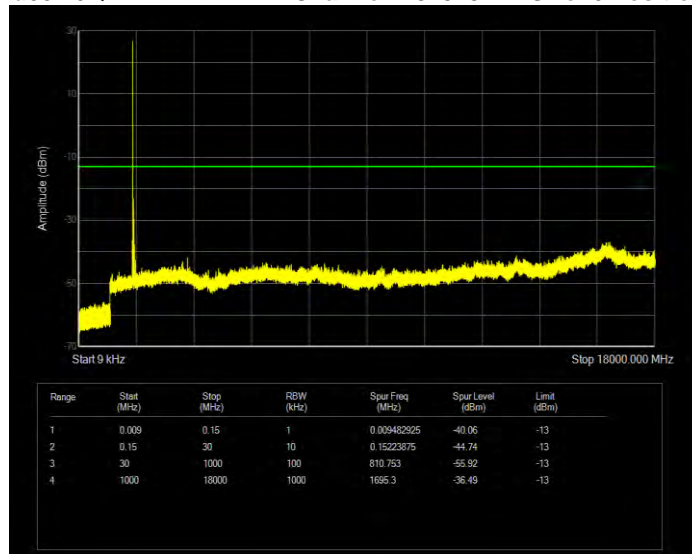

Band66 16QAM BW=1.4MHz Channel=131979 RB Size=6 Position=#0