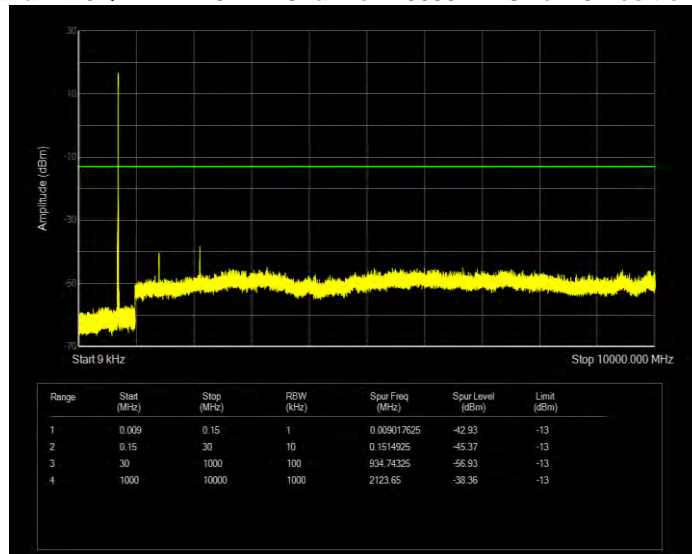

Band12 16QAM BW=3MHz Channel=23095 RB Size=15 Position=#0