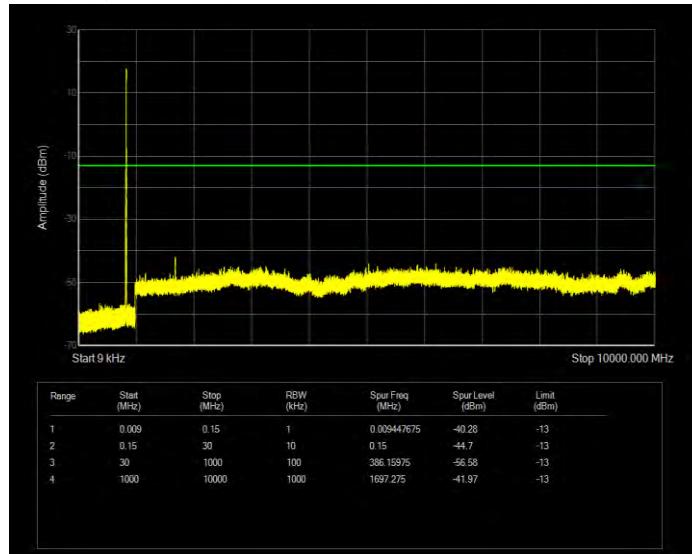

Band5 16QAM BW=3MHz Channel=20635 RB Size=15 Position=#0