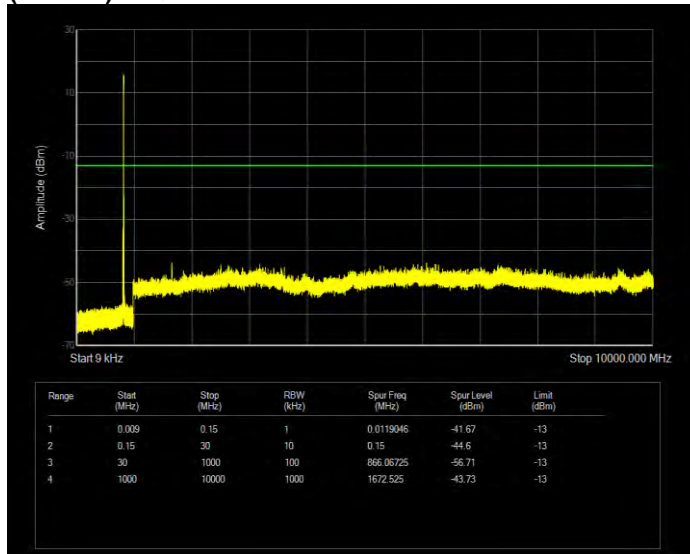

Band26(824-849) 16QAM BW=3MHz Channel=27025 RB Size=15 Position=#0

Band26(824-849) 16QAM BW=3MHz Channel=26915 RB Size=15 Position=#0