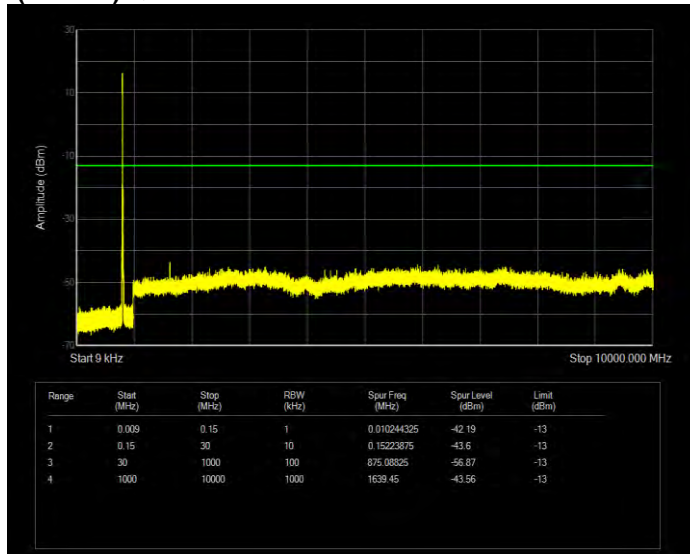

Band26(814-824) QPSK BW=5MHz Channel=26765 RB Size=25 Position=#0

Band26(814-824) QPSK BW=5MHz Channel=26740 RB Size=25 Position=#0