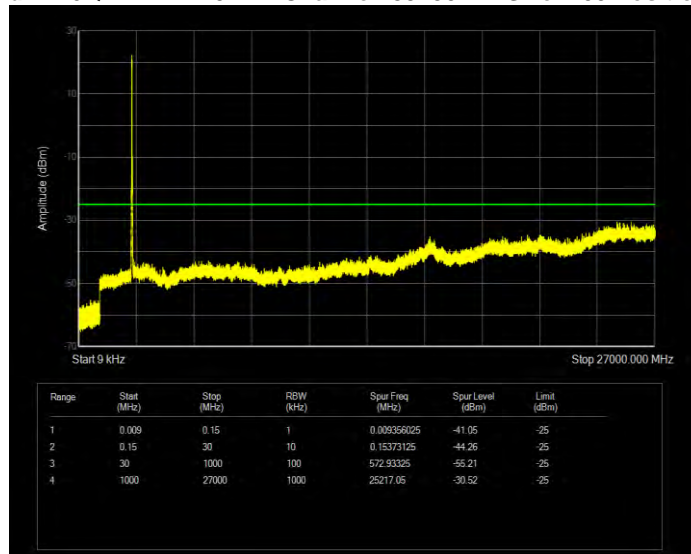

Band41 16QAM BW=20MHz Channel=39750 RB Size=100 Position=#0