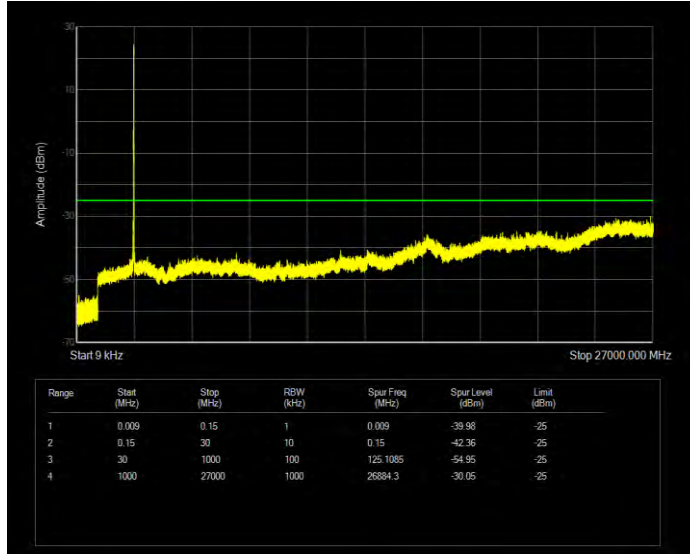

Band41 QPSK BW=10MHz Channel=41540 RB Size=50 Position=#0