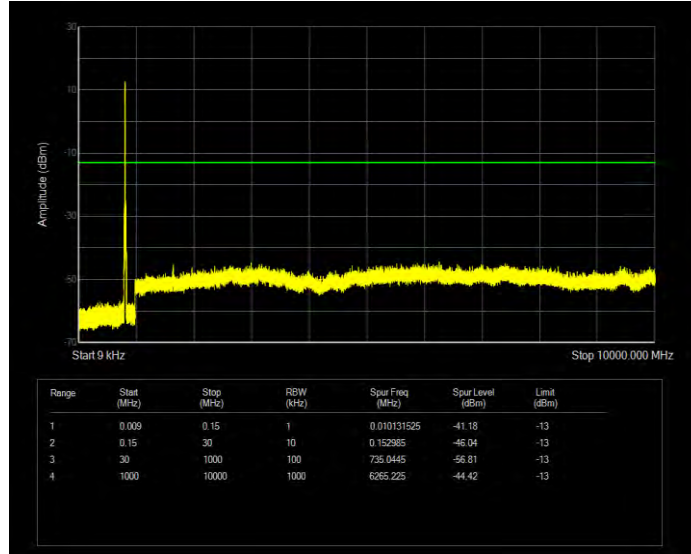

Band4 QPSK BW=5MHz Channel=20175 RB Size=25 Position=#0

Band4 QPSK BW=5MHz Channel=20375 RB Size=25 Position=#0

Band5 16QAM BW=1.4MHz Channel=20407 RB Size=6 Position=#0

Band5 16QAM BW=1.4MHz Channel=20525 RB Size=6 Position=#0

Band5 16QAM BW=1.4MHz Channel=20643 RB Size=6 Position=#0

Band5 16QAM BW=10MHz Channel=20450 RB Size=50 Position=#0

Band5 16QAM BW=10MHz Channel=20525 RB Size=50 Position=#0

Band5 16QAM BW=10MHz Channel=20600 RB Size=50 Position=#0