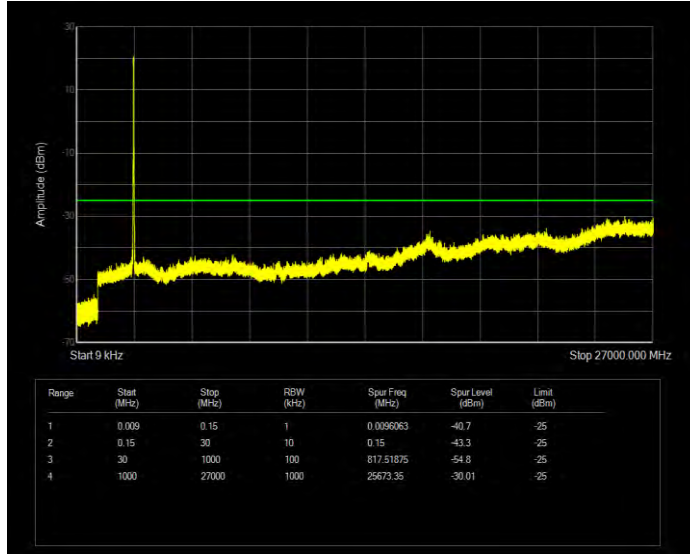

Band41 16QAM BW=20MHz Channel=41490 RB Size=100 Position=#0