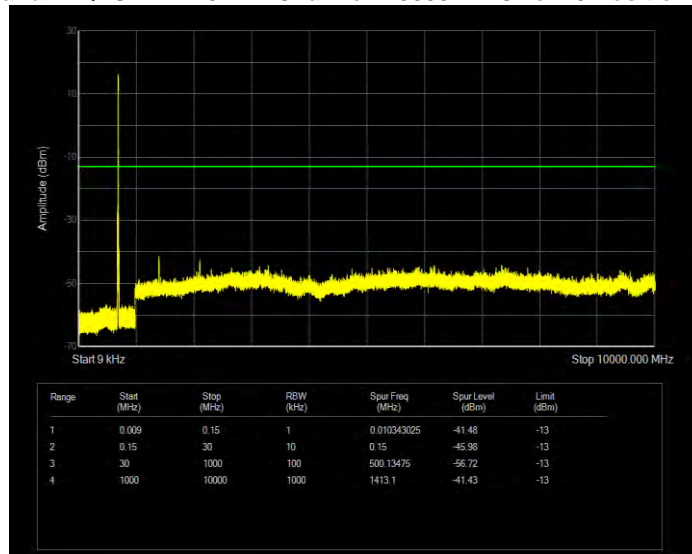

Band12 QPSK BW=5MHz Channel=23095 RB Size=25 Position=#0