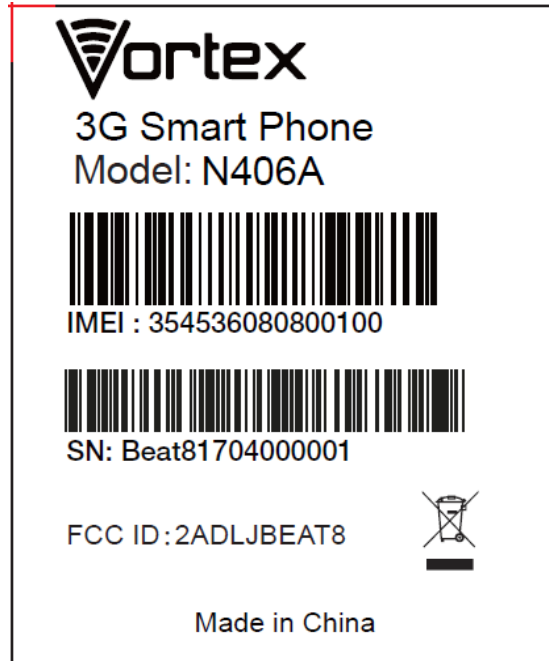

## EXHIBIT A - FCC ID LABEL AND LOCATION

### FCC ID Label

### FCC ID Label Location Information

The label shown shall be permanently affixed at a conspicuous location on the device and be readily visible to the user at the time purchase (Labeling requirements per 2.925)