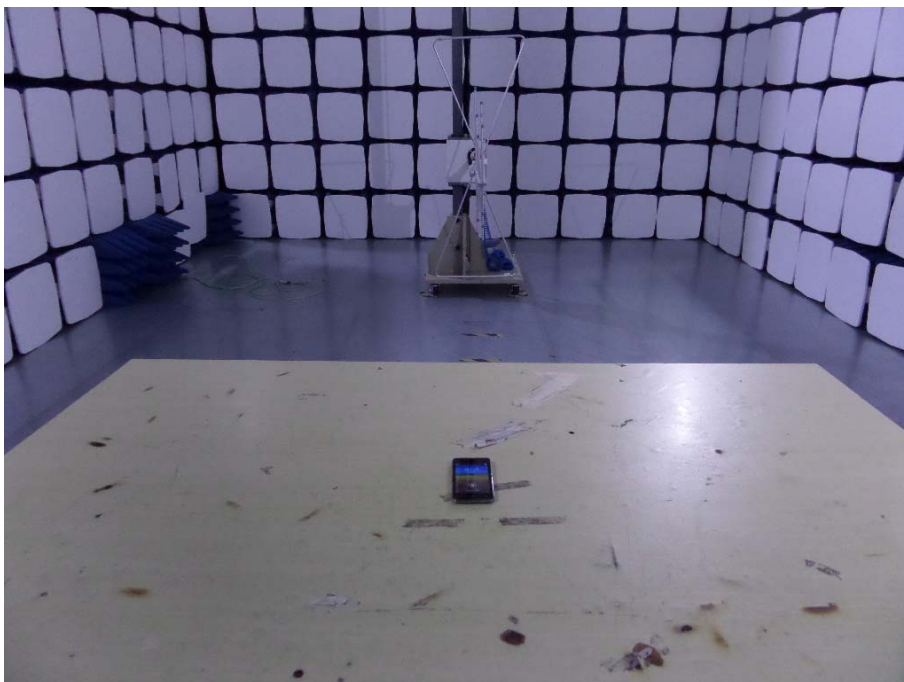

EXHIBIT 4 - TEST SETUP PHOTOGRAPHS

Spurious Radiation Test Setup (9kHz to 30MHz)

Spurious Radiation Test Setup (30MHz to 1G)

Spurious Radiation Test Setup (Above1G)

Extreme Condition Test Setup

Mobile Communication Test Setup