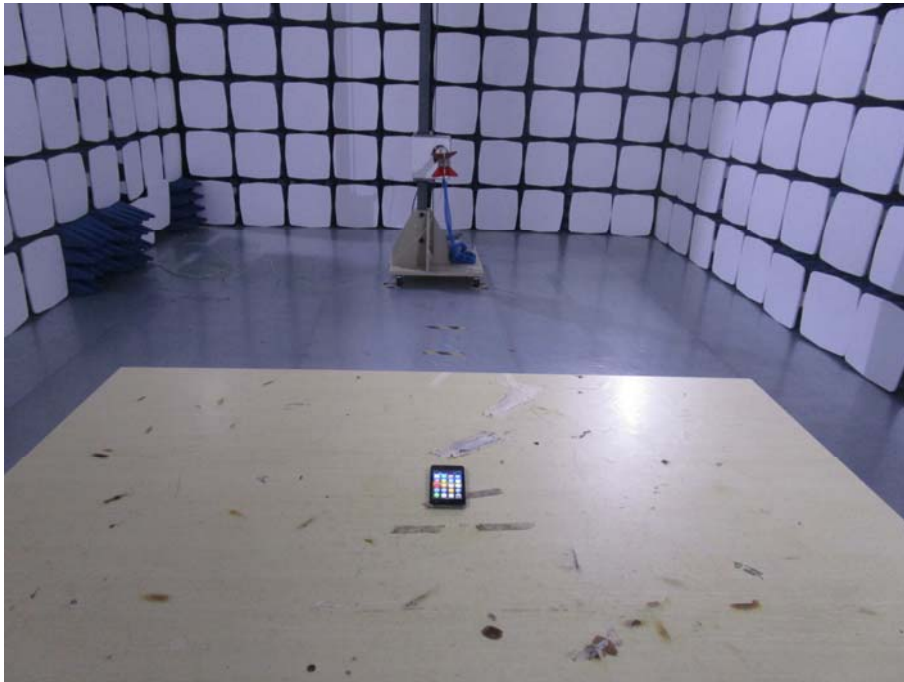

EXHIBIT 4 - TEST SETUP PHOTOGRAPHS

Spurious Radiation Test Setup (9kHz to 30MHz)

Spurious Radiation Test Setup (30MHz to 1G)

Spurious Radiation Test Setup (Above1G)

Extreme Condition Test Setup

Mobile Communication Test Setup