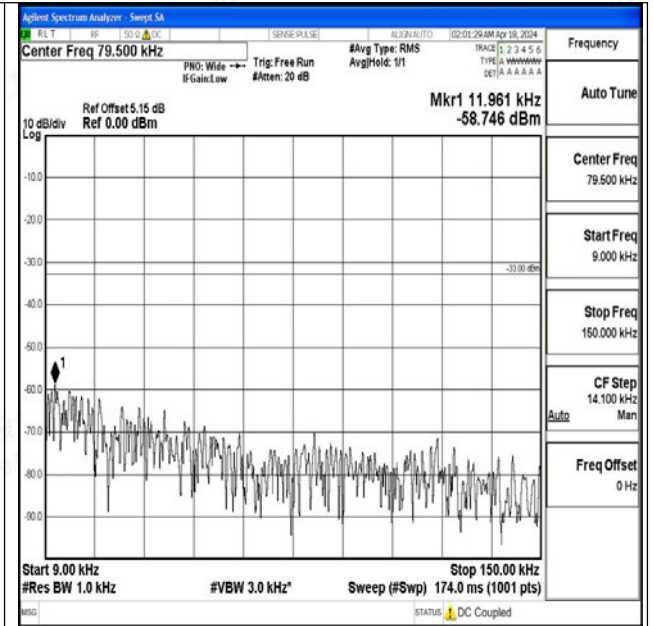

Band71_20MHz_QPSK_133372_1RB#0_0.15~30_0.15~30

Band71_20MHz_QPSK_133372_1RB#0_30~1000_30~1000

Band71_20MHz_QPSK_133372_1RB#0_1000~3000_1000~3000

Band71_20MHz_QPSK_133372_1RB#0_3000~10000_3000~10000

Band71_20MHz_16QAM_133372_1RB#0_0.009~0.15_0.009~0.15