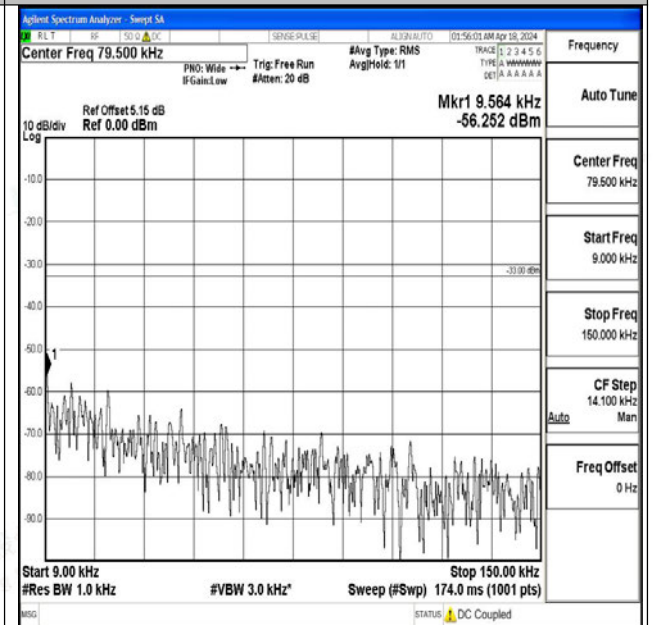

Band71_20MHz_16QAM_133372_1RB#0_0.15~30_0.15~30

Band71_20MHz_16QAM_133372_1RB#0_30~1000_30~1000

Band71_20MHz_16QAM_133372_1RB#0_1000~3000_1000~3000

Band71_20MHz_16QAM_133372_1RB#0_3000~10000_3000~10000

Band71_20MHz_QPSK_133222_1RB#0_3000~10000_3000~10000