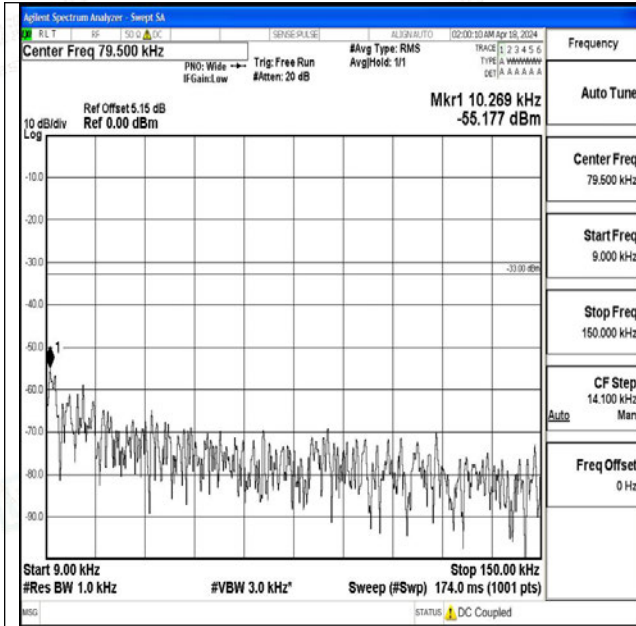

Band71_20MHz_16QAM_133322_1RB#0_0.15~30_0.15~30

Band71_20MHz_16QAM_133322_1RB#0_30~1000_30~1000

Band71_20MHz_16QAM_133322_1RB#0_1000~3000_1000~3000

Band71_20MHz_16QAM_133322_1RB#0_3000~10000_3000~10000

Band71_20MHz_QPSK_133372_1RB#0_0.009~0.15_0_0
09~0.15