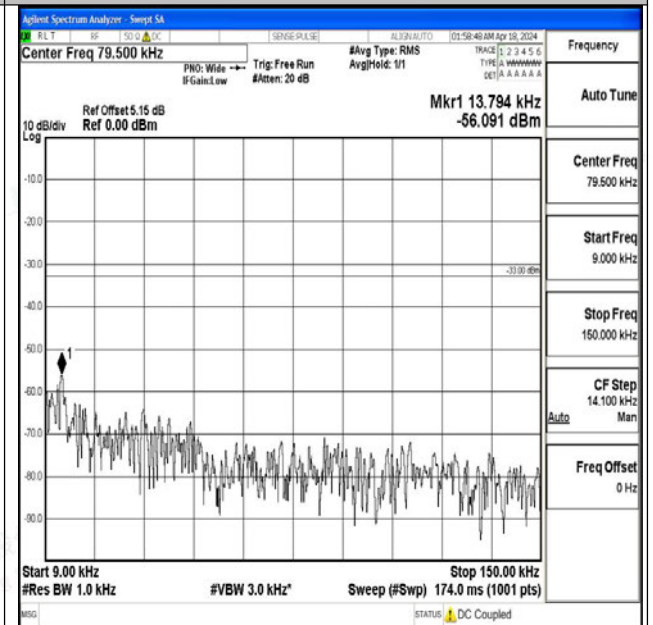

Band71_20MHz_QPSK_133322_1RB#0_30~1000_30~1000

Band71_20MHz_QPSK_133322_1RB#0_1000~3000_1000~3000

Band71_20MHz_QPSK_133322_1RB#0_3000~10000_3000~10000

Band71_20MHz_16QAM_133322_1RB#0_0.009~0.15_0.009~0.15