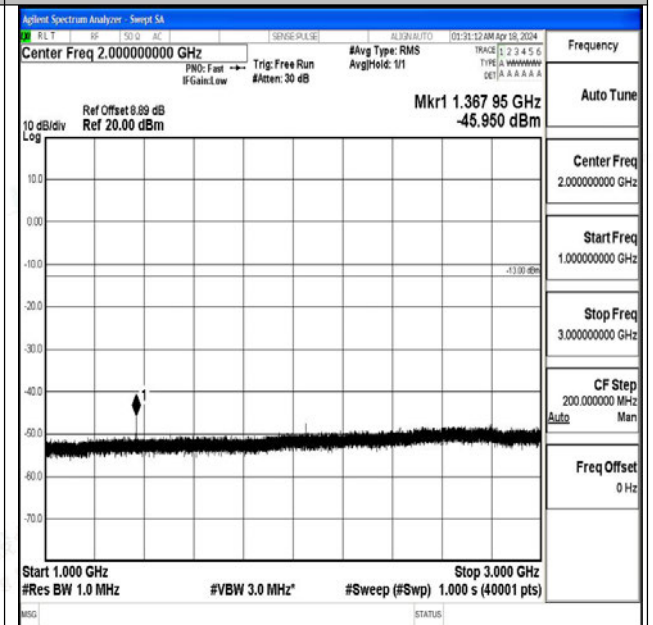

Band71_15MHz_16QAM_133197_1RB#0_3000~10000_3000~10000

Band71_15MHz_QPSK_133397_1RB#0_1000~3000_1000~3000