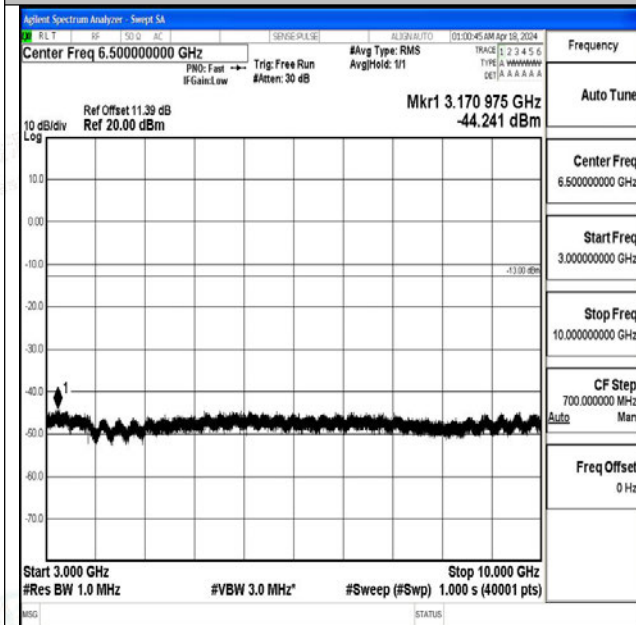

Band71_10MHz_QPSK_133297_1RB#0_30~1000_30~1000

Band71_10MHz_QPSK_133297_1RB#0_3000~10000_3000~10000