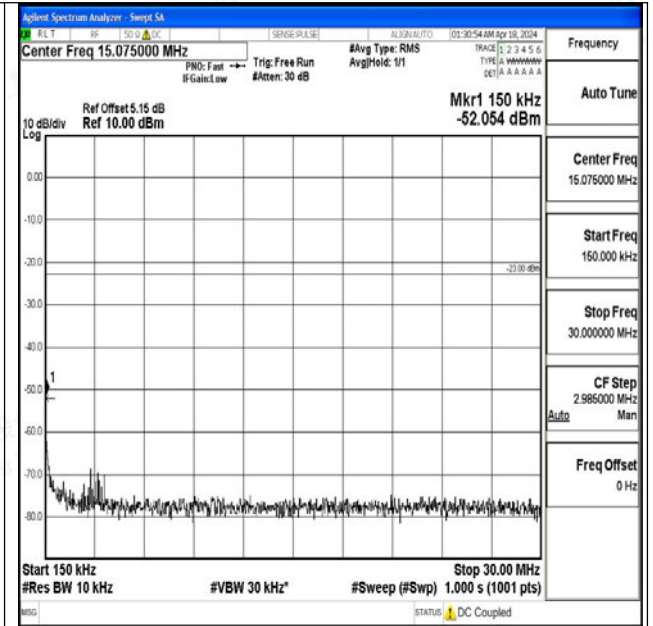

Band71_15MHz_16QAM_133297_1RB#0_3000~10000_3000~10000

Band71_15MHz_QPSK_133397_1RB#0_0.15~30_0.15~30