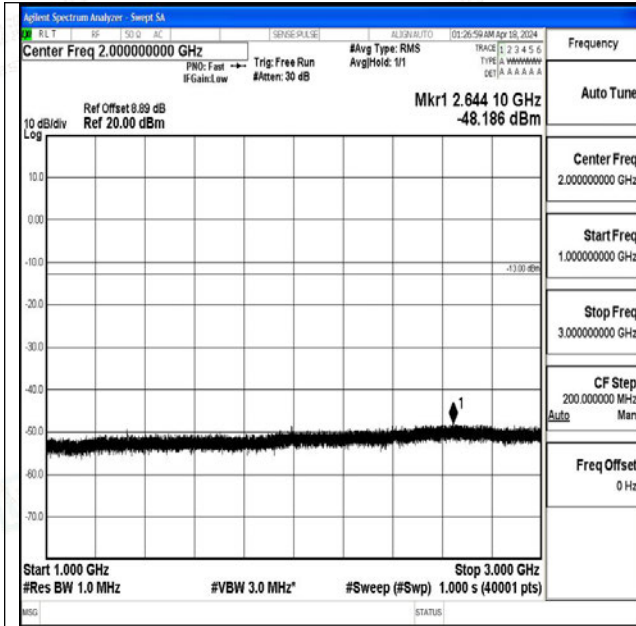

Band71\_15MHz\_QPSK\_133197\_1RB#0\_3000~10000\_3000~10000

Band71\_15MHz\_16QAM\_133197\_1RB#0\_0.009~0.15\_0.009~0.15

Band71\_15MHz\_16QAM\_133197\_1RB#0\_0.15~30\_0.15~30

Band71\_15MHz\_16QAM\_133197\_1RB#0\_30~1000\_30~1000