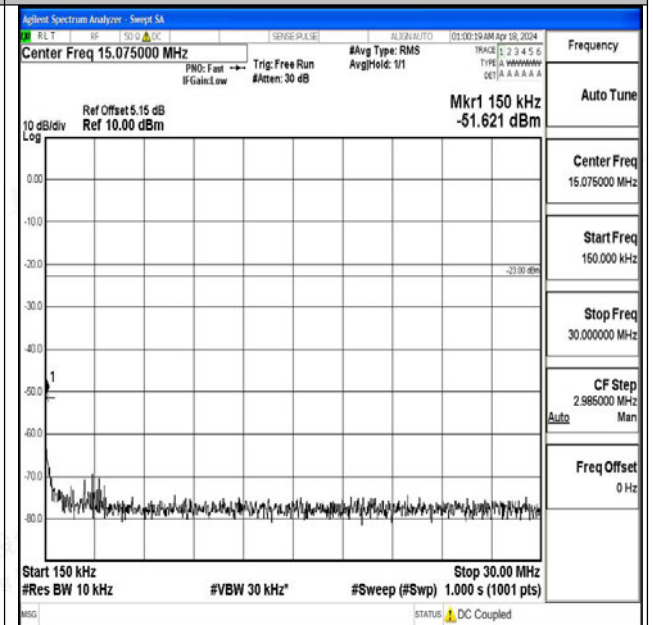

Band71_10MHz_QPSK_133172_1RB#0_1000~3000_1000~3000

Band71_10MHz_QPSK_133297_1RB#0_0.15~30_0.15~30