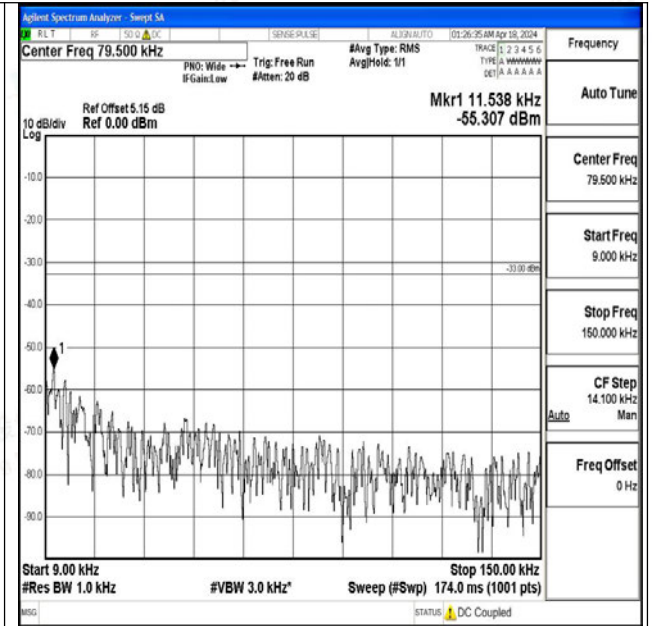

Band71_10MHz_16QAM_133172_1RB#0_3000~10000_3000~10000

Band71_15MHz_16QAM_133197_1RB#0_0.009~0.15_0.009~0.15