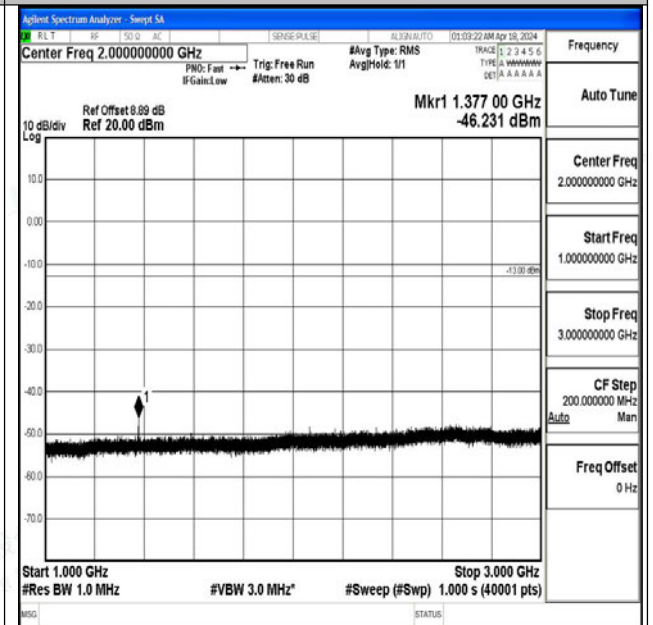

Band71_10MHz_QPSK_133422_1RB#0_0.15~30_0.15~30

Band71_10MHz_QPSK_133422_1RB#0_1000~3000_1000~3000