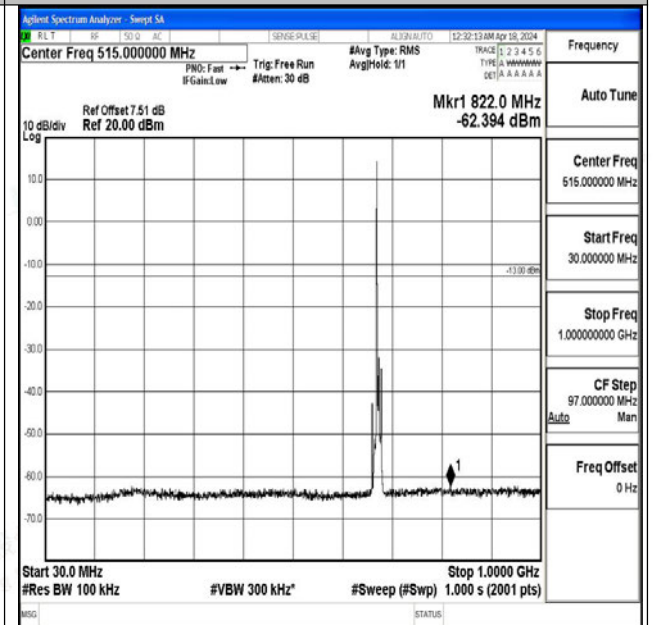

Band71\_5MHz\_QPSK\_133297\_1RB#0\_3000~10000\_3000~10000

Band71\_5MHz\_16QAM\_133297\_1RB#0\_0.009~0.15\_009~0.15

Band71\_5MHz\_16QAM\_133297\_1RB#0\_0.15~30\_0.15~30

Band71\_5MHz\_16QAM\_133297\_1RB#0\_30~1000\_30~1000