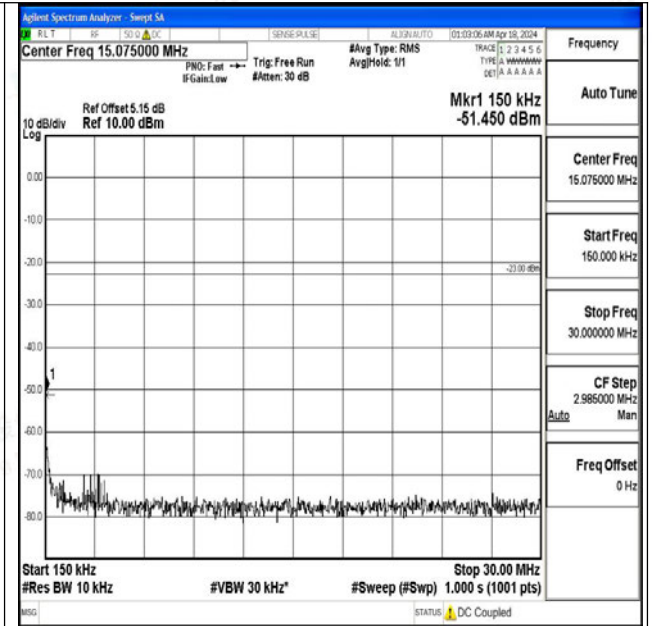

Band71_10MHz_16QAM_133297_1RB#0_3000~10000_3000~10000

Band71_10MHz_QPSK_133422_1RB#0_0.15~30_0.15~30