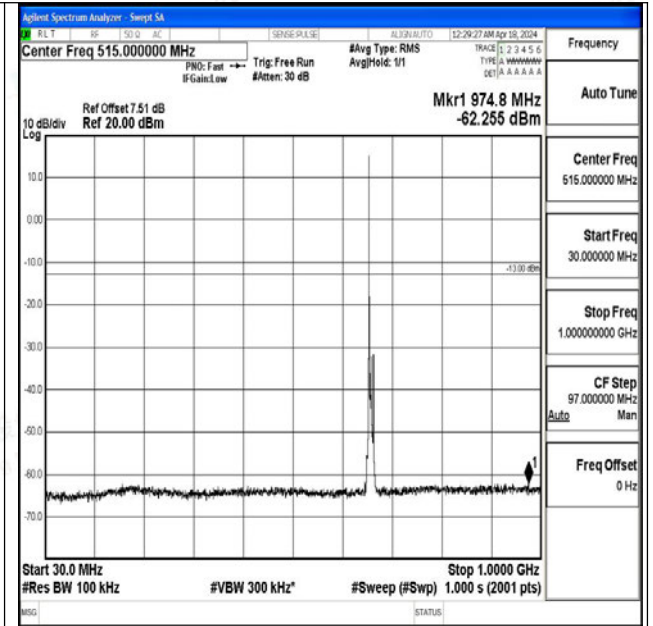

Band71_5MHz_16QAM_133147_1RB#0_0.009~0.15_0.009~0.15

Band71_5MHz_16QAM_133147_1RB#0_30~1000_30~1000