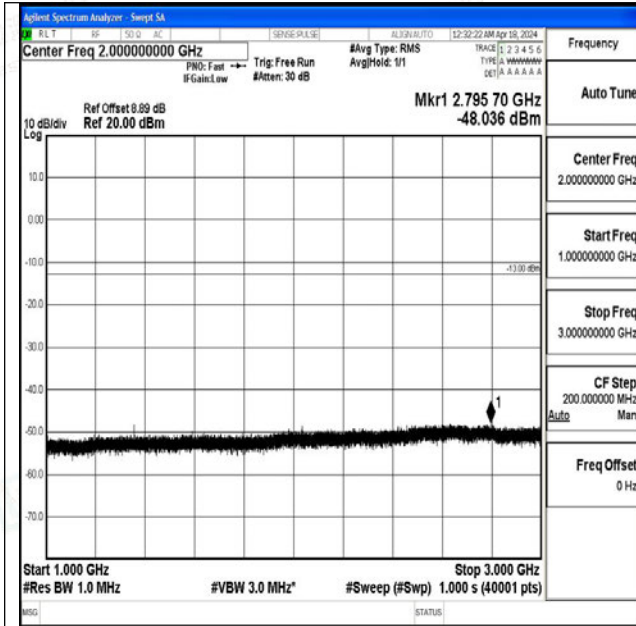

Band71\_5MHz\_QPSK\_133297\_1RB#0\_3000~10000\_3000~10000

Band71\_5MHz\_16QAM\_133297\_1RB#0\_0.009~0.15\_009~0.15

Band71\_5MHz\_16QAM\_133297\_1RB#0\_0.15~30\_0.15~30

Band71\_5MHz\_16QAM\_133297\_1RB#0\_30~1000\_30~1000