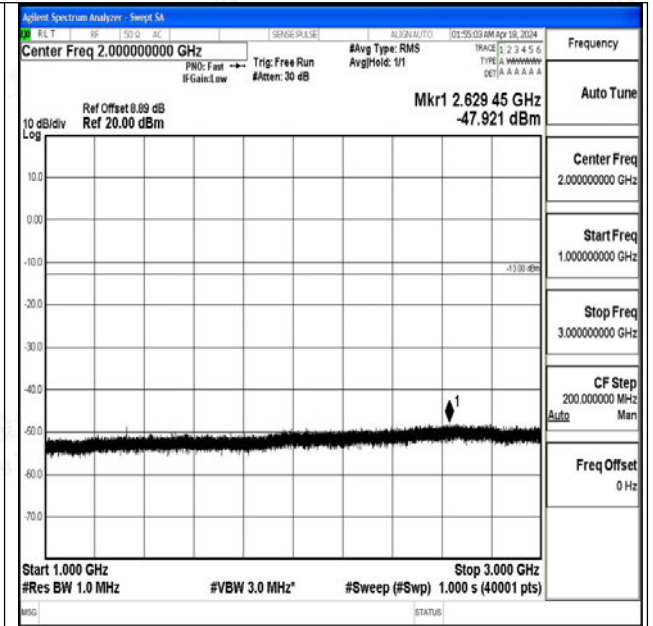

Band71_20MHz_QPSK_133222_1RB#0_0.15~30_0.15~30

Band71_20MHz_QPSK_133222_1RB#0_1000~3000_1000~3000