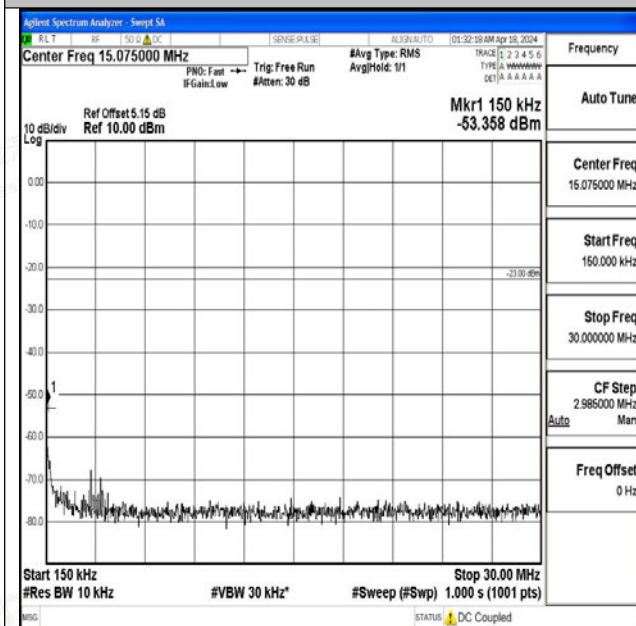

Band71_15MHz_QPSK_133397_1RB#0_3000~10000_3000~10000

Band71_15MHz_16QAM_133397_1RB#0_0.15~30_0.15~30