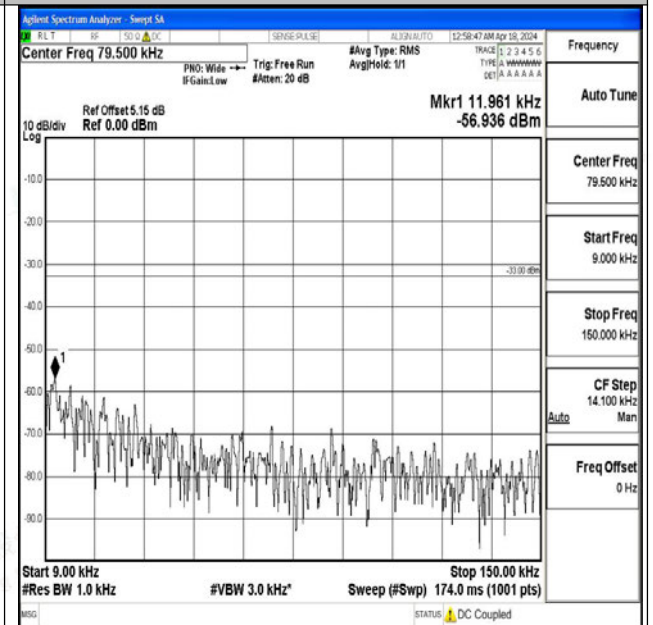

Band71_15MHz_QPSK_133397_1RB#0_0.15~30_0.15~30

Band71_10MHz_16QAM_133172_1RB#0_0.009~0.15_0.009~0.15