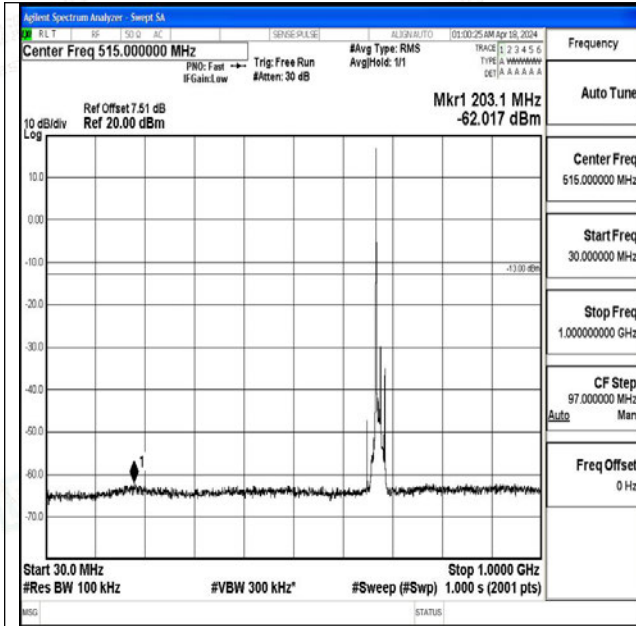

Band71\_10MHz\_QPSK\_133172\_1RB#0\_30~1000\_30~1000

Band71\_10MHz\_QPSK\_133172\_1RB#0\_1000~3000\_1000~3000

Band71\_10MHz\_QPSK\_133297\_1RB#0\_0.009~0.15\_0.009~0.15

Band71\_10MHz\_QPSK\_133297\_1RB#0\_0.15~30\_0.15~30