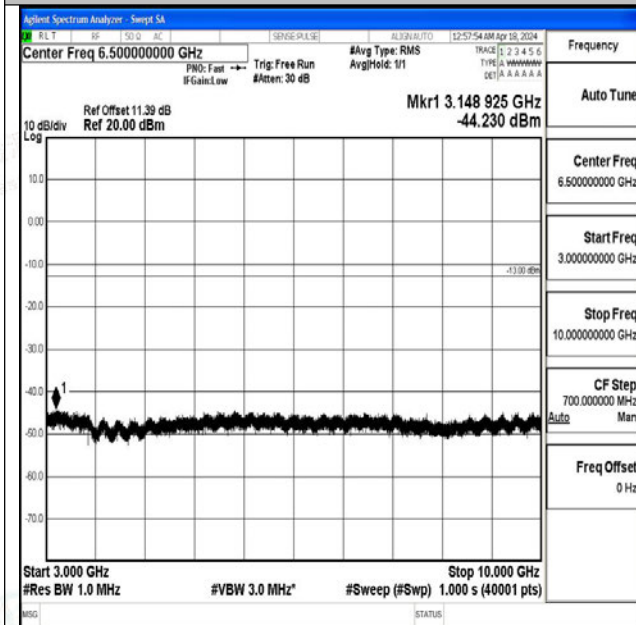

Band71_15MHz_QPSK_133397_1RB#0_0.009~0.15_0.09~0.15

Band71_10MHz_QPSK_133172_1RB#0_3000~10000_3000~10000