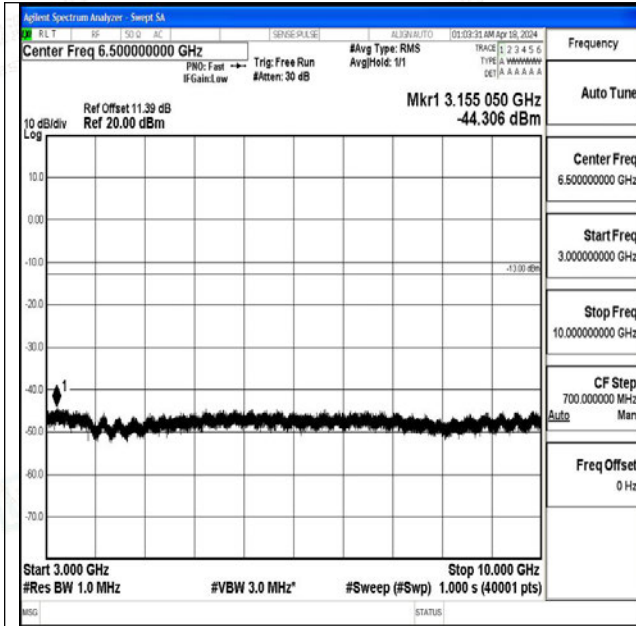

Band71\_10MHz\_QPSK\_133422\_1RB#0\_0.009~0.15\_0\_0

Band71\_10MHz\_QPSK\_133422\_1RB#0\_0.15~30\_0.15~30

Band71\_10MHz\_QPSK\_133422\_1RB#0\_30~1000\_30~1000

Band71\_10MHz\_QPSK\_133422\_1RB#0\_1000~3000\_1000~3000