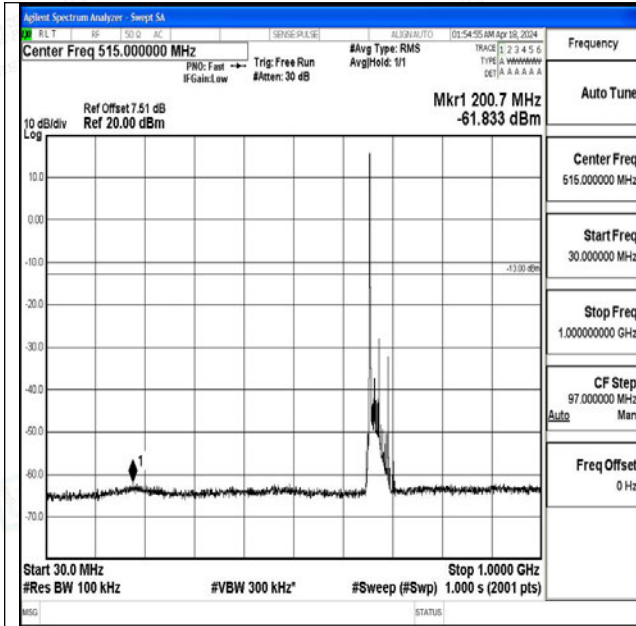

Band71\_15MHz\_16QAM\_133397\_1RB#0\_1000~3000\_1000~3000

Band71\_15MHz\_16QAM\_133397\_1RB#0\_3000~10000\_3000~10000

Band71\_20MHz\_QPSK\_133222\_1RB#0\_0.009~0.15\_0.09~0.15

Band71\_20MHz\_QPSK\_133222\_1RB#0\_0.15~30\_0.15~30