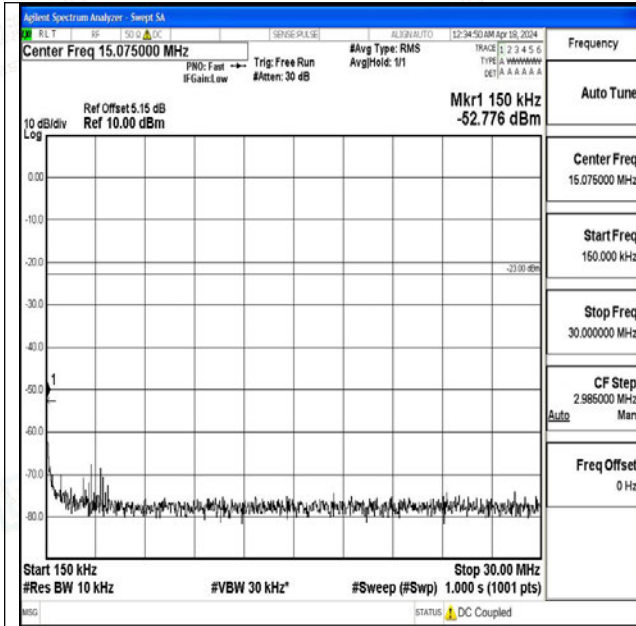

Band71\_5MHz\_QPSK\_133447\_1RB#0\_30~1000\_30~1000

Band71\_5MHz\_QPSK\_133447\_1RB#0\_1000~3000\_1000~3000

Band71\_5MHz\_QPSK\_133447\_1RB#0\_3000~10000\_3000~10000

Band71\_5MHz\_16QAM\_133447\_1RB#0\_0.009~0.15\_0.009~0.15