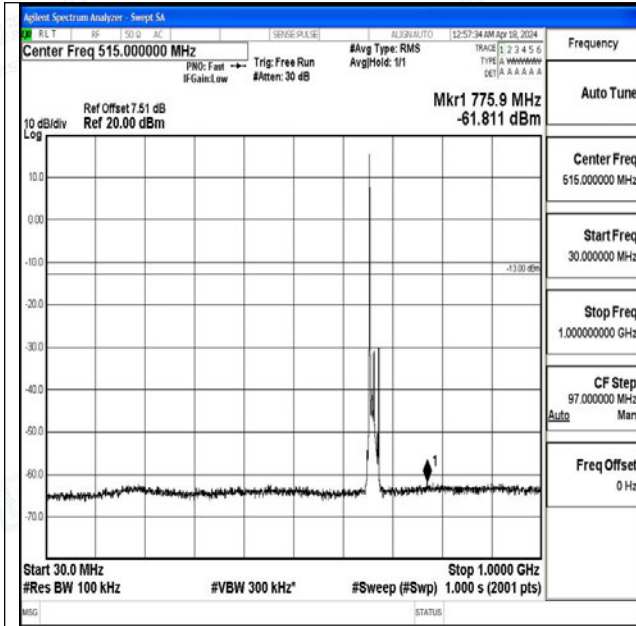

Band71\_5MHz\_16QAM\_133447\_1RB#0\_1000~3000\_1000~3000

Band71\_5MHz\_16QAM\_133447\_1RB#0\_3000~10000\_3000~10000

Band71\_10MHz\_QPSK\_133172\_1RB#0\_0.009~0.15\_0.09~0.15

Band71\_10MHz\_QPSK\_133172\_1RB#0\_0.15~30\_0.15~30