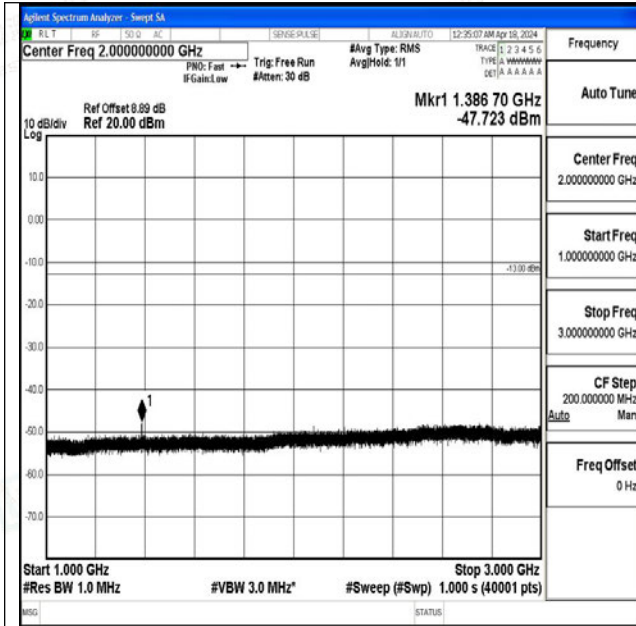

Band71\_5MHz\_16QAM\_133147\_1RB#0\_0.15~30\_0.15~30

Band71\_5MHz\_16QAM\_133147\_1RB#0\_30~1000\_30~1000

Band71\_5MHz\_16QAM\_133147\_1RB#0\_1000~3000\_1000~3000

Band71\_5MHz\_16QAM\_133147\_1RB#0\_3000~10000\_3000~10000