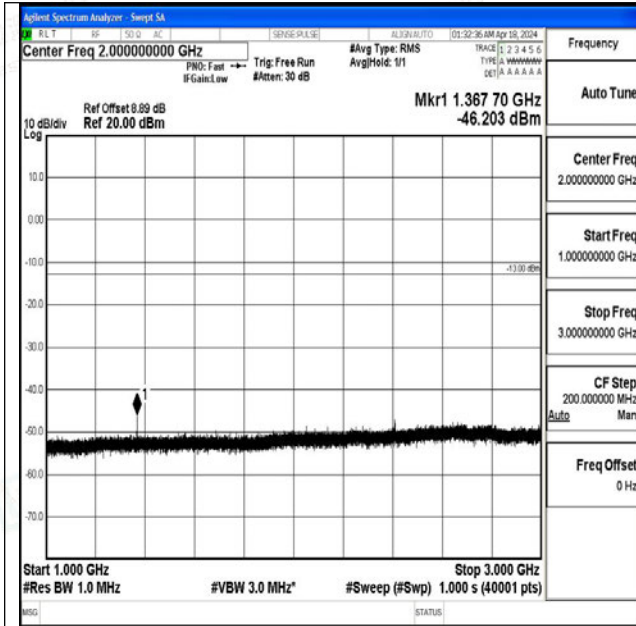

Band71\_15MHz\_QPSK\_133397\_1RB#0\_3000~10000\_3000~10000

Band71\_15MHz\_16QAM\_133397\_1RB#0\_0.009~0.15\_0.009~0.15

Band71\_15MHz\_16QAM\_133397\_1RB#0\_0.15~30\_0.15~30

Band71\_15MHz\_16QAM\_133397\_1RB#0\_30~1000\_30~1000