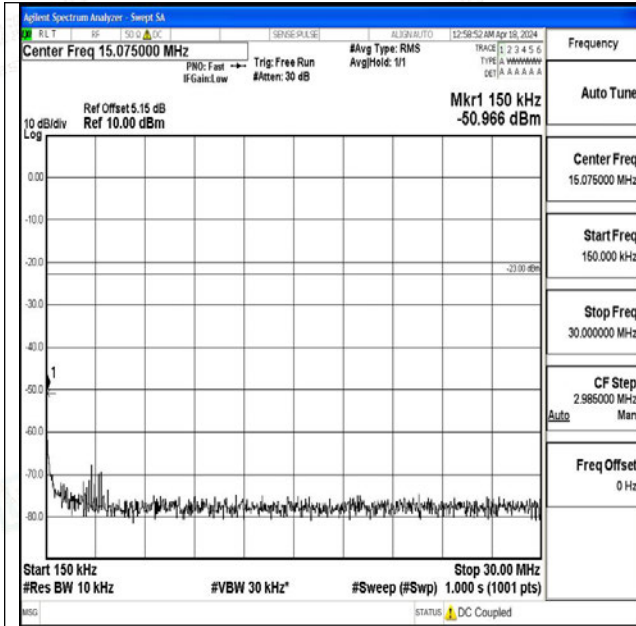

Band71\_15MHz\_QPSK\_133397\_1RB#0\_0.009~0.15\_0.09~0.15

Band71\_15MHz\_QPSK\_133397\_1RB#0\_0.15~30\_0.15~30

Band71\_10MHz\_QPSK\_133172\_1RB#0\_3000~10000\_3000~10000

Band71\_10MHz\_16QAM\_133172\_1RB#0\_0.009~0.15\_0.009~0.15