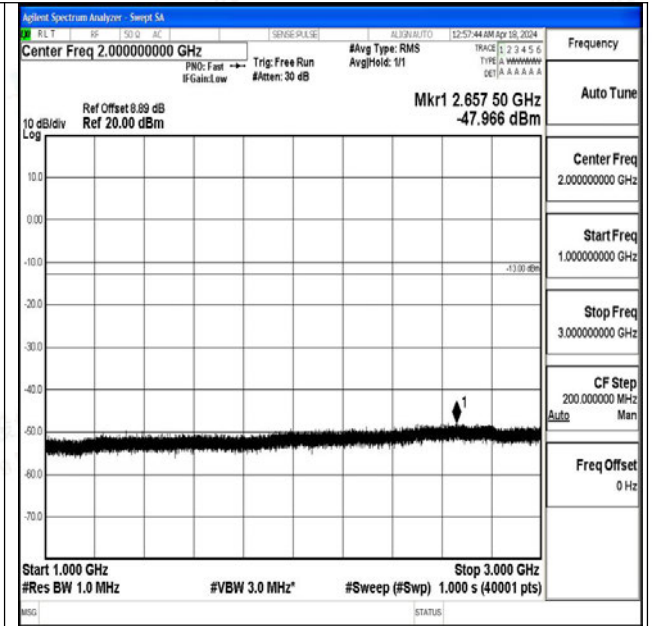

Band71_10MHz_QPSK_133172_1RB#0_0.15~30_0.15~30

Band71_10MHz_QPSK_133172_1RB#0_1000~3000_1000~3000