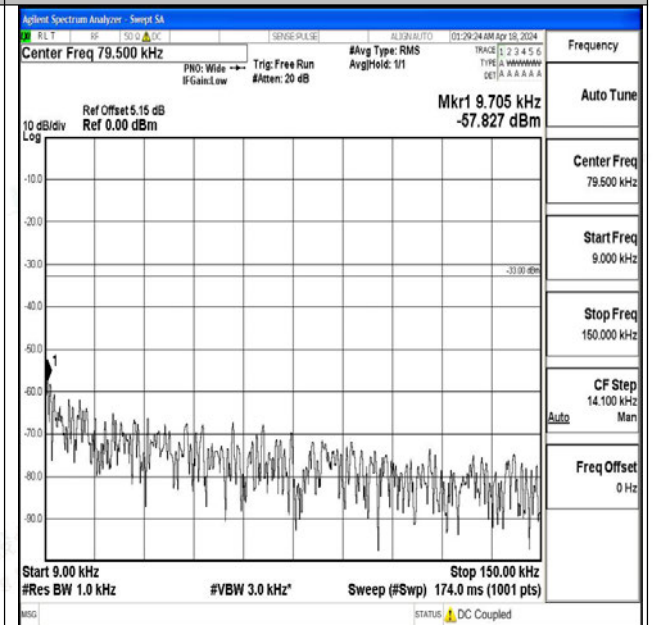

Band71_15MHz_QPSK_133297_1RB#0_1000~3000_1000~3000

Band71_15MHz_16QAM_133297_1RB#0_0.009~0.15_0.009~0.15