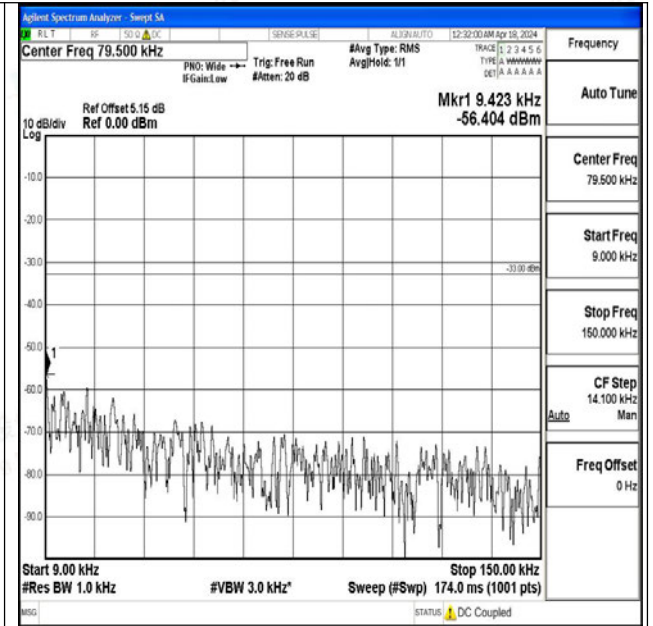

Band71\_5MHz\_QPSK\_133297\_1RB#0\_3000~10000\_3000~10000

Band71\_5MHz\_16QAM\_133297\_1RB#0\_0.009~0.15\_009~0.15

Band71\_5MHz\_16QAM\_133297\_1RB#0\_0.15~30\_0.15~30

Band71\_5MHz\_16QAM\_133297\_1RB#0\_30~1000\_30~1000