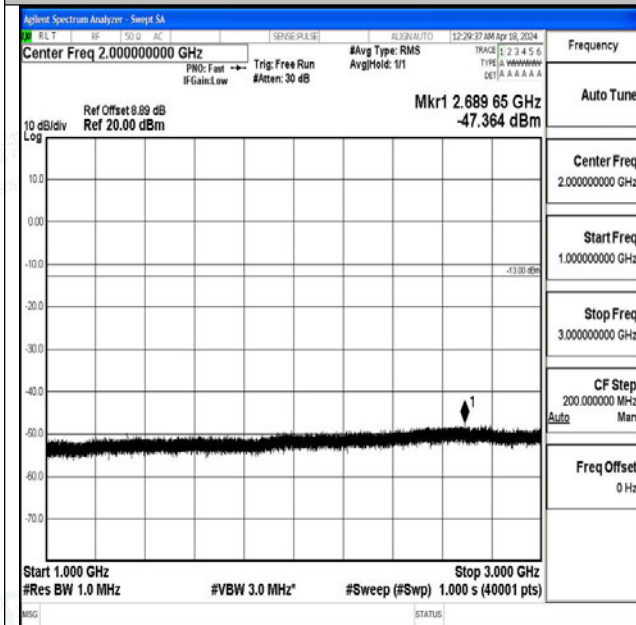

Band71_5MHz_16QAM_133147_1RB#0_0.15~30_0.15~30

Band71_5MHz_16QAM_133147_1RB#0_1000~3000_1000~3000