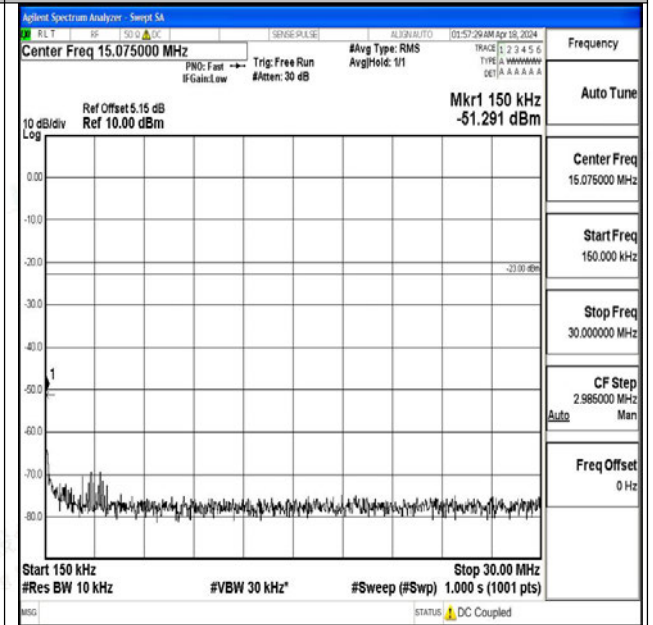

Band71_20MHz_QPSK_133222_1RB#0_1000~3000_1000~3000

Band71_20MHz_QPSK_133322_1RB#0_0.15~30_0.15~30