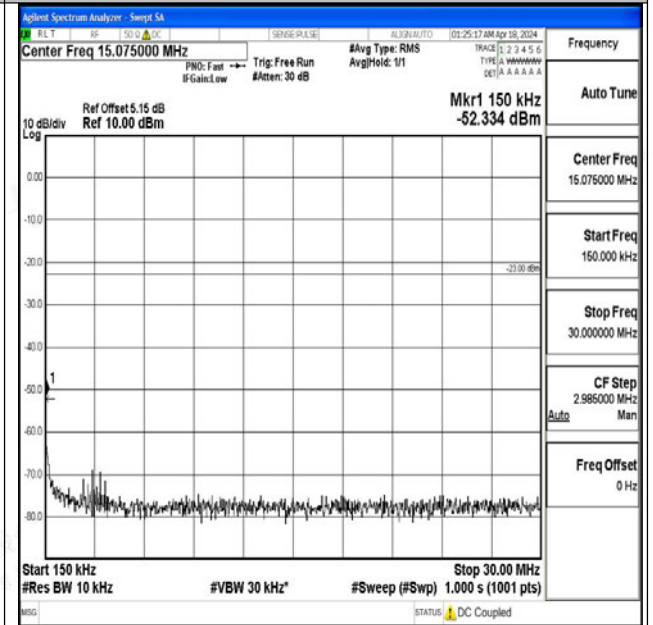

Band71_10MHz_16QAM_133422_1RB#0_3000~10000_3000~10000

Band71_15MHz_QPSK_133197_1RB#0_0.15~30_0.15~30