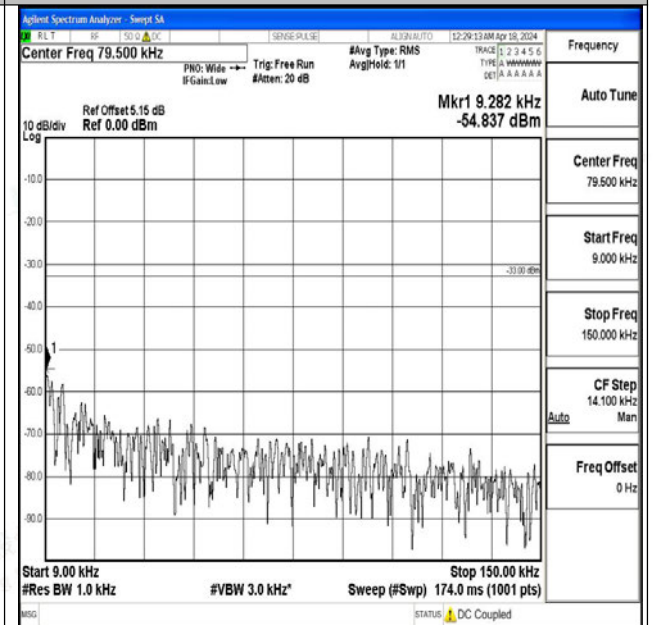

Band71_5MHz_16QAM_133447_1RB#0_30~1000_30~1000

Band71_5MHz_16QAM_133147_1RB#0_0.009~0.15_0.009~0.15