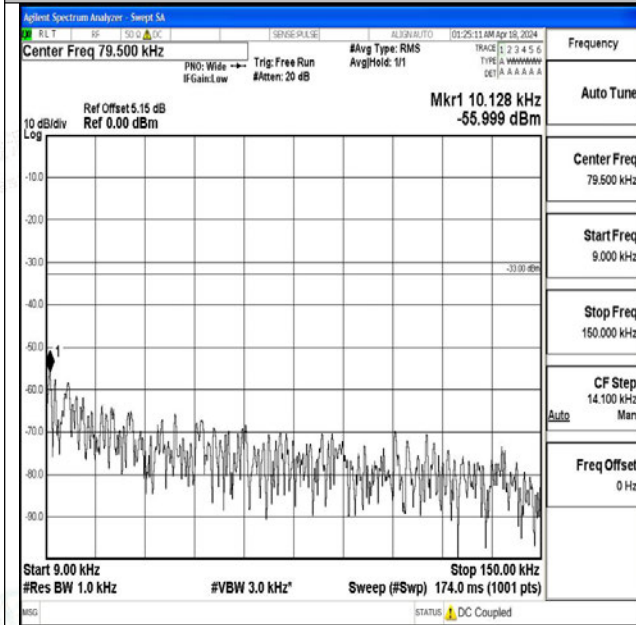

Band71_10MHz_16QAM_133422_1RB#0_1000~3000_1000~3000

Band71_15MHz_QPSK_133197_1RB#0_0.009~0.15_0.09~0.15