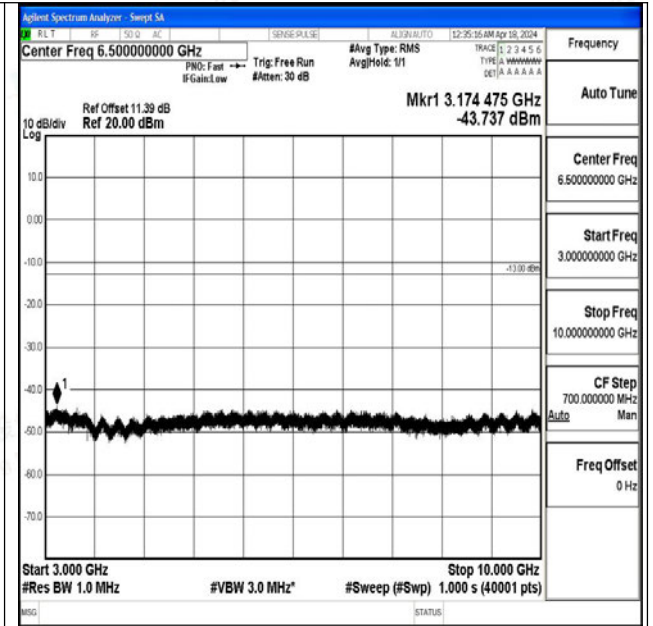

Band71_5MHz_16QAM_133147_1RB#0_3000~10000_3000~10000

Band71_5MHz_16QAM_133447_1RB#0_3000~10000_3000~10000