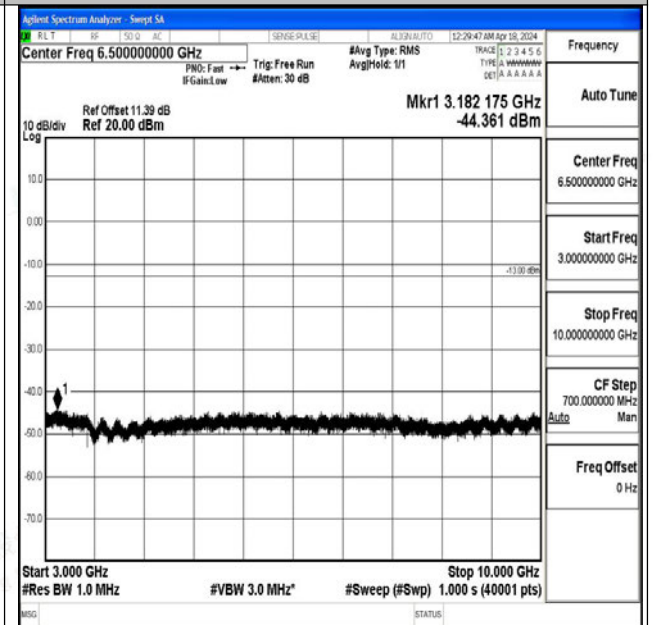

Band71_5MHz_16QAM_133147_1RB#0_30~1000_30~1000

Band71_5MHz_16QAM_133147_1RB#0_3000~10000_3000~10000