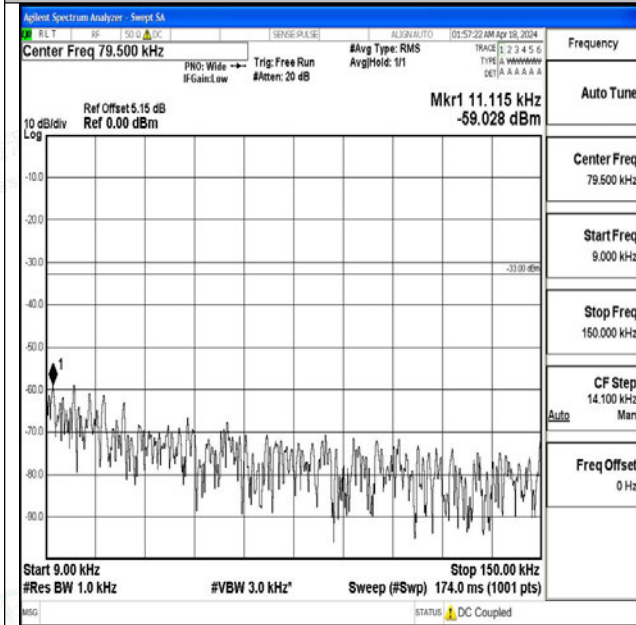

Band71_20MHz_QPSK_133222_1RB#0_30~1000_30~1000

Band71_20MHz_QPSK_133322_1RB#0_0.009~0.15_0.009~0.15