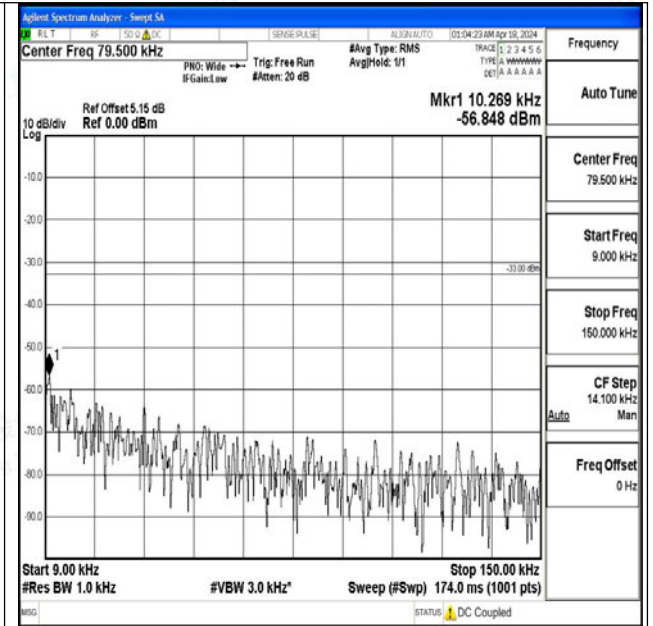

Band71_10MHz_QPSK_133422_1RB#0_1000~3000_1000~3000

Band71_10MHz_16QAM_133422_1RB#0_0.009~0.15_0.009~0.15