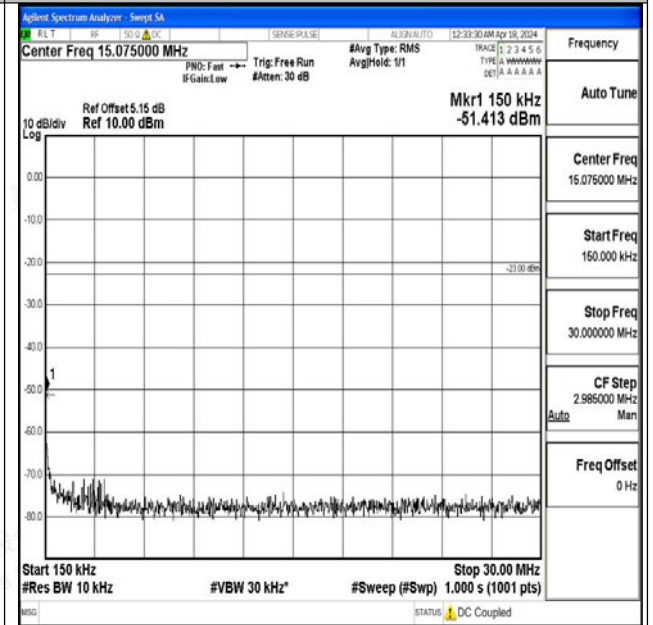

Band71_5MHz_16QAM_133297_1RB#0_3000~10000_3000~10000

Band71_5MHz_QPSK_133447_1RB#0_0.15~30_0.15~30