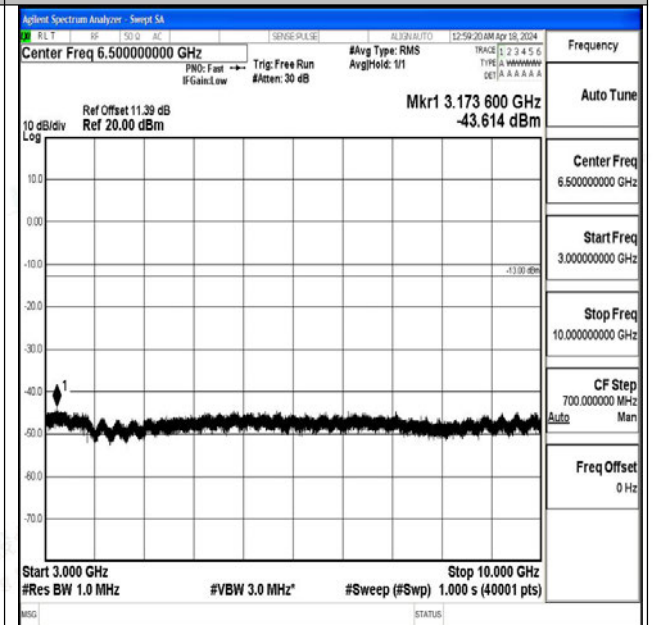

Band71_10MHz_16QAM_133172_1RB#0_30~1000_30~1000

Band71_10MHz_16QAM_133172_1RB#0_3000~10000_3000~10000