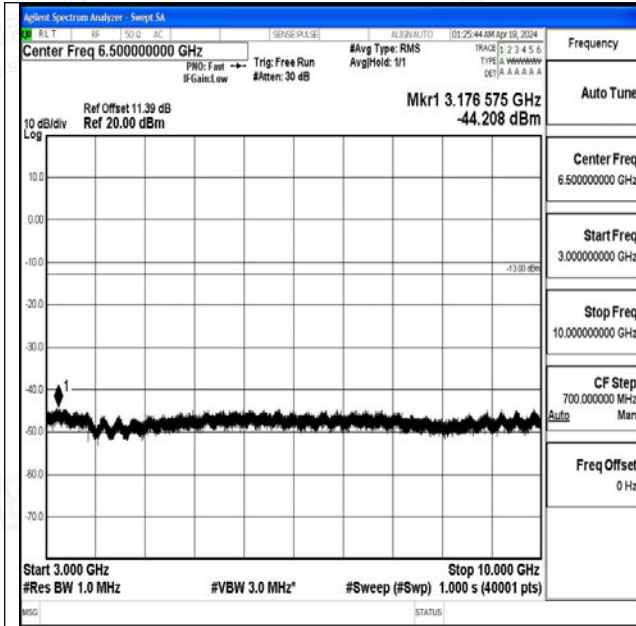

Band71\_10MHz\_16QAM\_133172\_1RB#0\_0.15~30\_0.15~30

Band71\_10MHz\_16QAM\_133172\_1RB#0\_30~1000\_30~1000

Band71\_10MHz\_16QAM\_133172\_1RB#0\_1000~3000\_1000~3000

Band71\_10MHz\_16QAM\_133172\_1RB#0\_3000~10000\_3000~10000