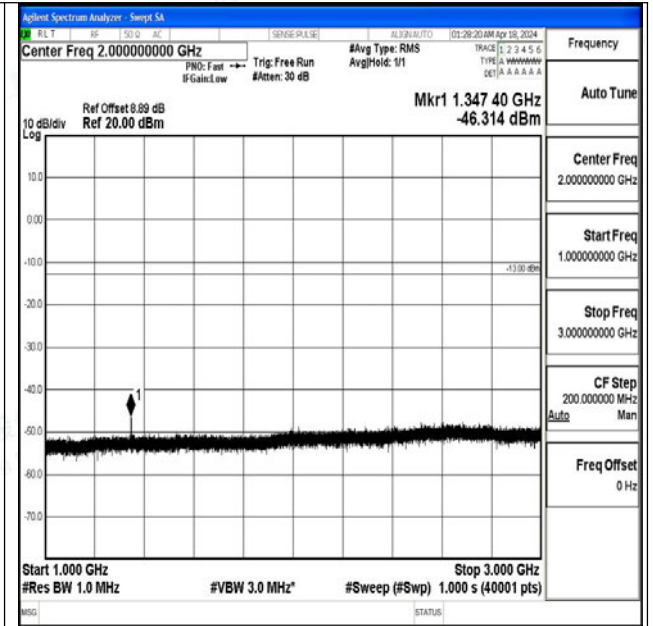

Band71_15MHz_QPSK_133297_1RB#0_0.15~30_0.15~30

Band71_15MHz_QPSK_133297_1RB#0_1000~3000_1000~3000