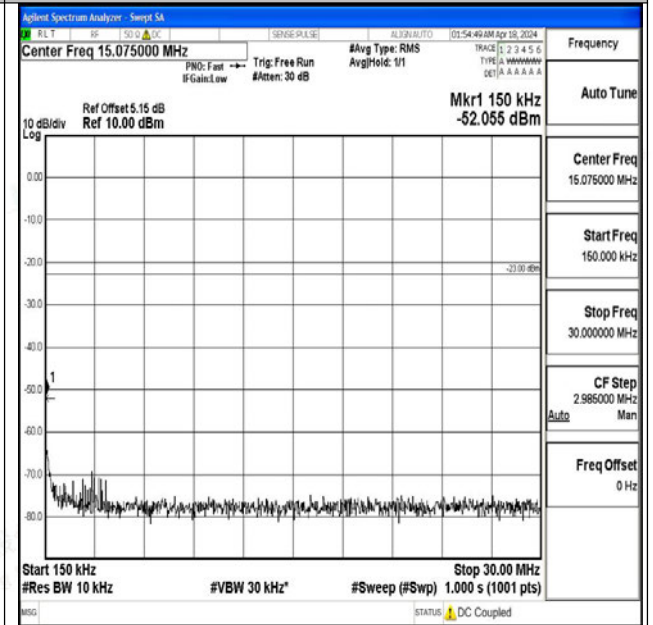

Band71_15MHz_16QAM_133397_1RB#0_3000~10000_3000~10000

Band71_20MHz_QPSK_133222_1RB#0_0.15~30_0.15~30