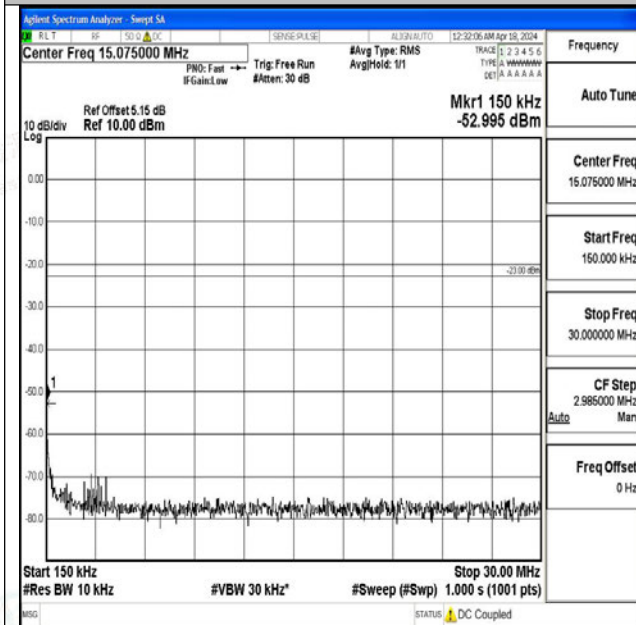

Band71\_5MHz\_QPSK\_133297\_1RB#0\_3000~10000\_3000~10000

Band71\_5MHz\_16QAM\_133297\_1RB#0\_0.009~0.15\_009~0.15

Band71\_5MHz\_16QAM\_133297\_1RB#0\_0.15~30\_0.15~30

Band71\_5MHz\_16QAM\_133297\_1RB#0\_30~1000\_30~1000