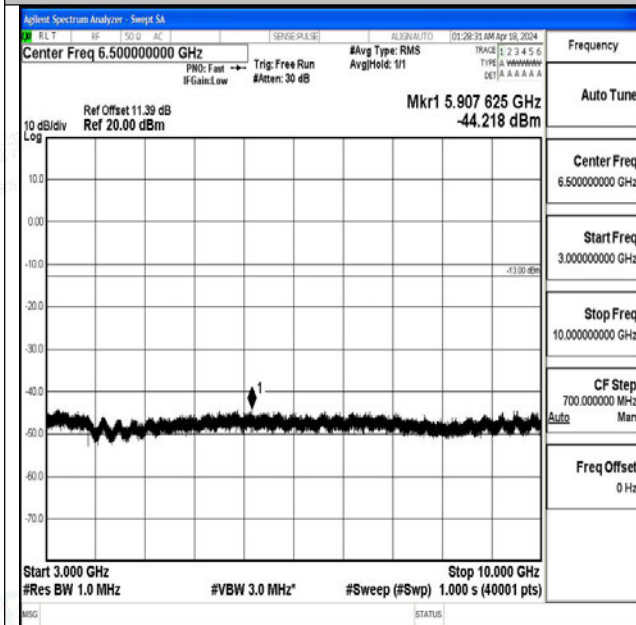

Band71_15MHz_QPSK_133297_1RB#0_30~1000_30~1000

Band71_15MHz_QPSK_133297_1RB#0_3000~10000_3000~10000