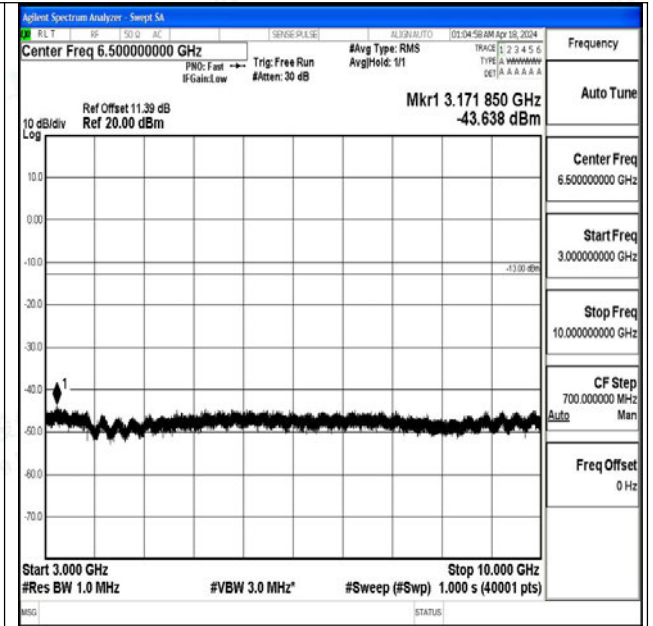

Band71_10MHz_16QAM_133422_1RB#0_30~1000_30~1000

Band71_10MHz_16QAM_133422_1RB#0_3000~10000_3000~10000