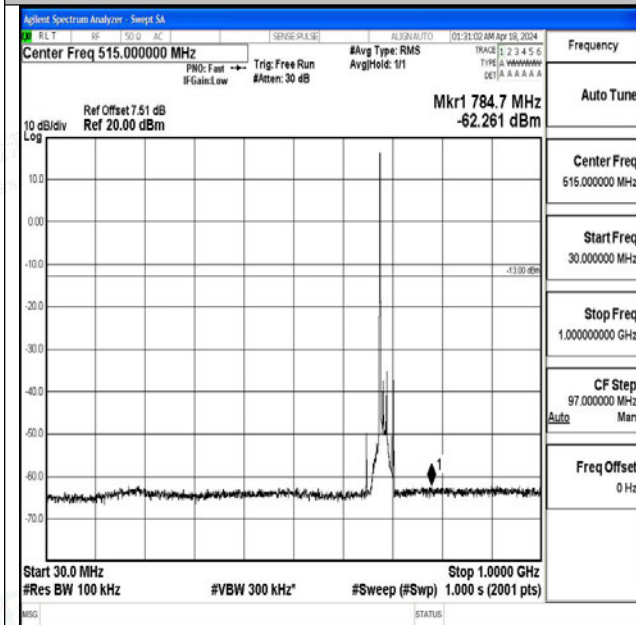

Band71_15MHz_16QAM_133197_1RB#0_1000~3000_1000~3000

Band71_15MHz_QPSK_133397_1RB#0_30~1000_30~1000