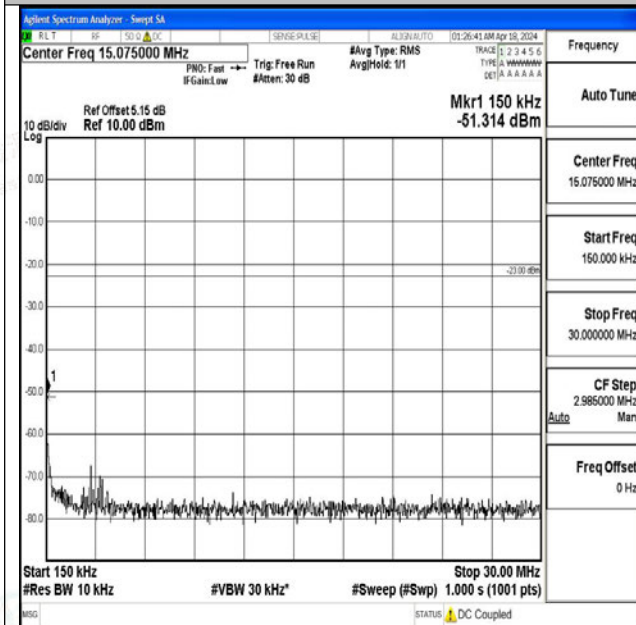

Band71_15MHz_QPSK_133197_1RB#0_3000~10000_3000~10000

Band71_15MHz_16QAM_133197_1RB#0_0.15~30_0.15~30