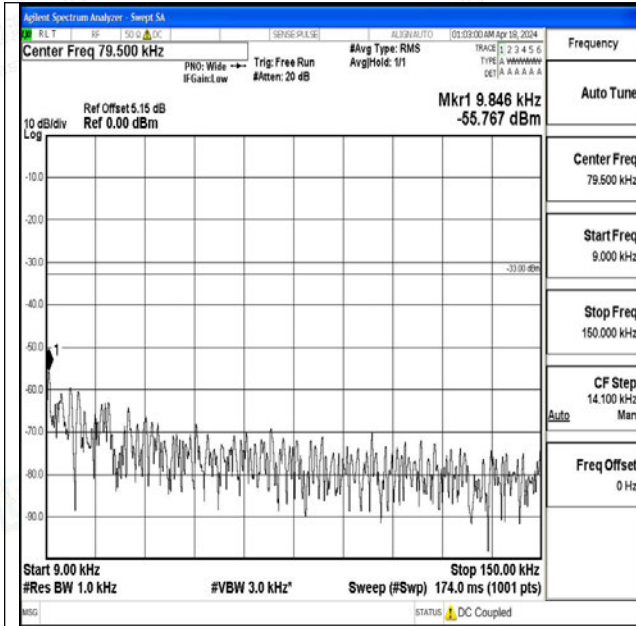

Band71\_10MHz\_16QAM\_133297\_1RB#0\_0.15~30\_0.15~30

Band71\_10MHz\_16QAM\_133297\_1RB#0\_30~1000\_30~1000

Band71\_10MHz\_16QAM\_133297\_1RB#0\_1000~3000\_1000~3000

Band71\_10MHz\_16QAM\_133297\_1RB#0\_3000~10000\_3000~10000