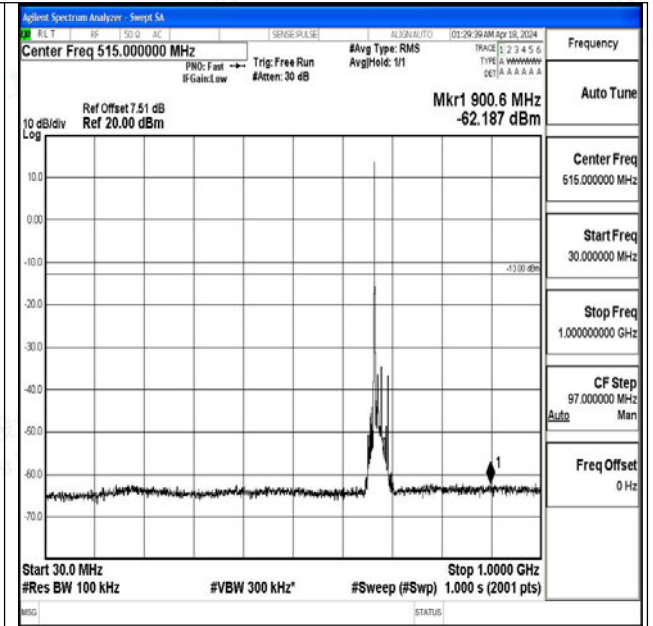

Band71_15MHz_16QAM_133297_1RB#0_0.009~0.15_0.009~0.15

Band71_15MHz_16QAM_133297_1RB#0_30~1000_30~1000