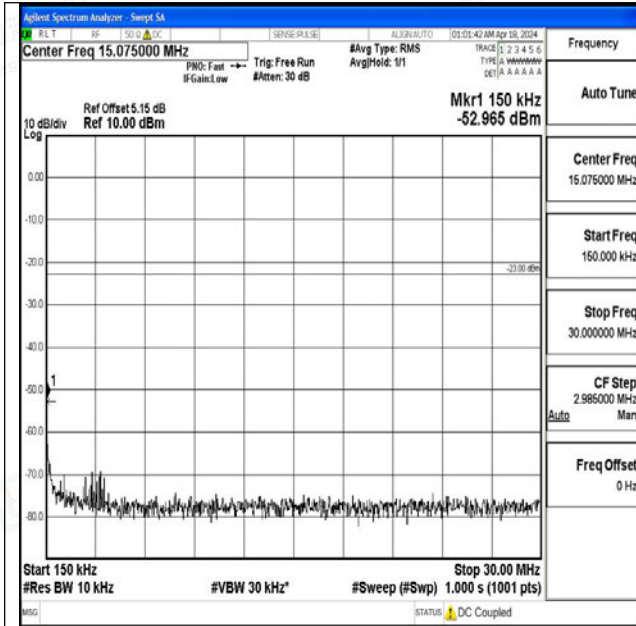

Band71\_10MHz\_QPSK\_133297\_1RB#0\_30~1000\_30~1000

Band71\_10MHz\_QPSK\_133297\_1RB#0\_1000~3000\_1000~3000

Band71\_10MHz\_QPSK\_133297\_1RB#0\_3000~10000\_3000~10000

Band71\_10MHz\_16QAM\_133297\_1RB#0\_0.009~0.15\_0.009~0.15