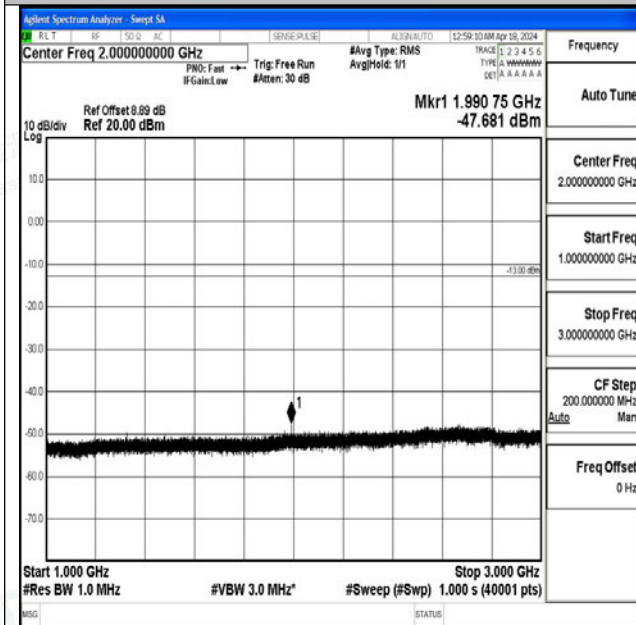

Band71_10MHz_16QAM_133172_1RB#0_0.15~30_0.15~30

Band71_10MHz_16QAM_133172_1RB#0_1000~3000_1000~3000