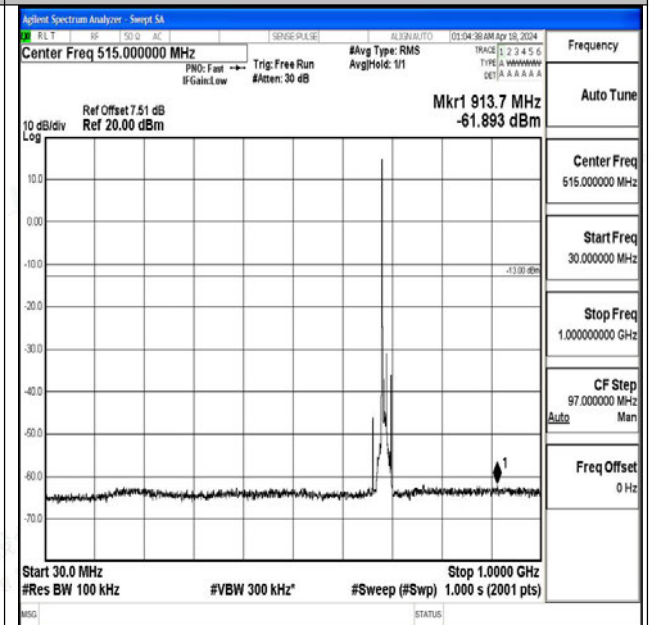

Band71_10MHz_16QAM_133422_1RB#0_0.009~0.15_0.009~0.15

Band71_10MHz_16QAM_133422_1RB#0_30~1000_30~1000