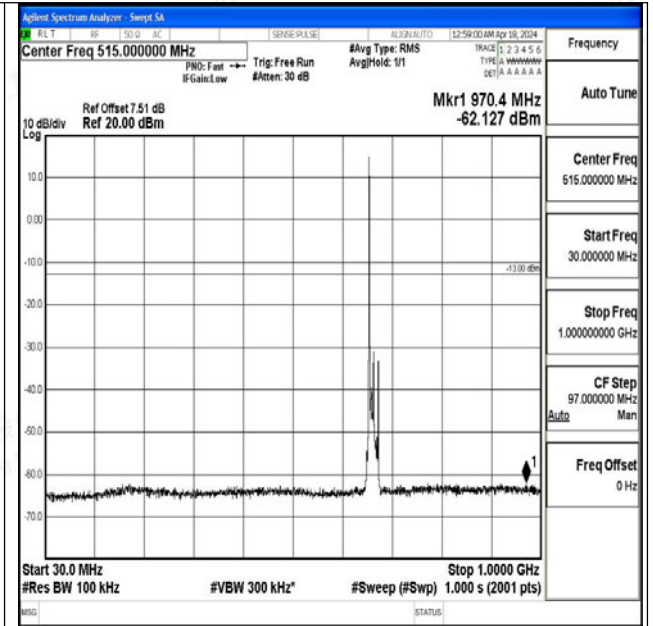

Band71_10MHz_16QAM_133172_1RB#0_0.009~0.15_0.009~0.15

Band71_10MHz_16QAM_133172_1RB#0_30~1000_30~1000