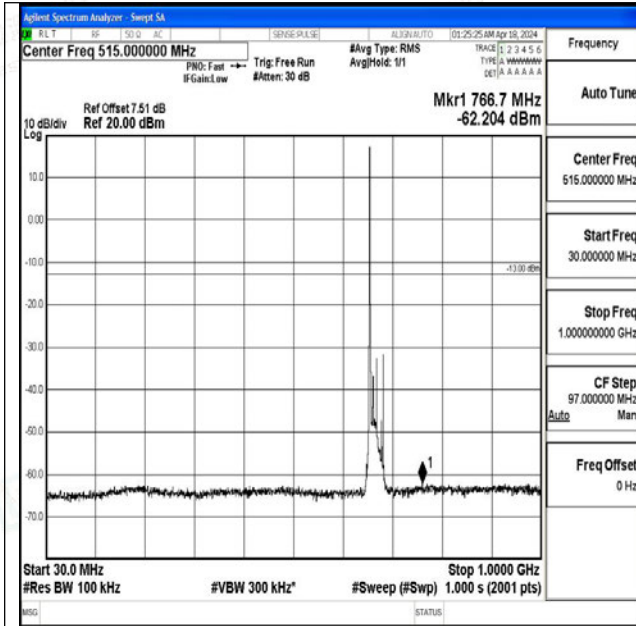

Band71\_10MHz\_16QAM\_133422\_1RB#0\_1000~3000\_1000~3000

Band71\_10MHz\_16QAM\_133422\_1RB#0\_3000~10000\_3000~10000

Band71\_15MHz\_QPSK\_133197\_1RB#0\_0.009~0.15\_0.09~0.15

Band71\_15MHz\_QPSK\_133197\_1RB#0\_0.15~30\_0.15~30