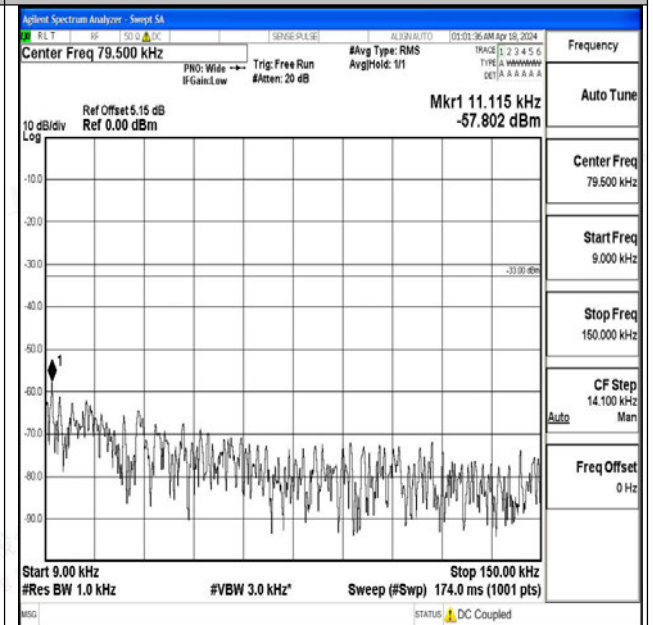

Band71_10MHz_QPSK_133297_1RB#0_1000~3000_1000~3000

Band71_10MHz_16QAM_133297_1RB#0_0.009~0.15_0.009~0.15