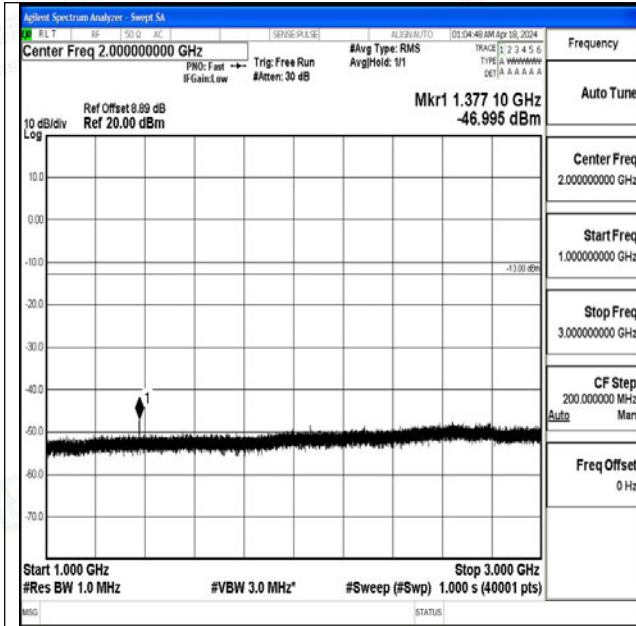

Band71\_10MHz\_QPSK\_133422\_1RB#0\_3000~10000\_3000~10000

Band71\_10MHz\_16QAM\_133422\_1RB#0\_0.009~0.15\_0.009~0.15

Band71\_10MHz\_16QAM\_133422\_1RB#0\_0.15~30\_0.15~30

Band71\_10MHz\_16QAM\_133422\_1RB#0\_30~1000\_30~1000