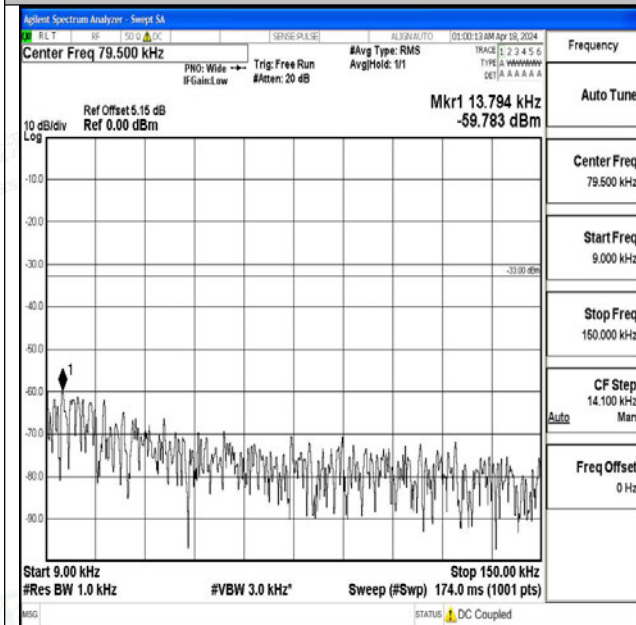

Band71_10MHz_QPSK_133172_1RB#0_30~1000_30~1000

Band71_10MHz_QPSK_133297_1RB#0_0.009~0.15_0.009~0.15