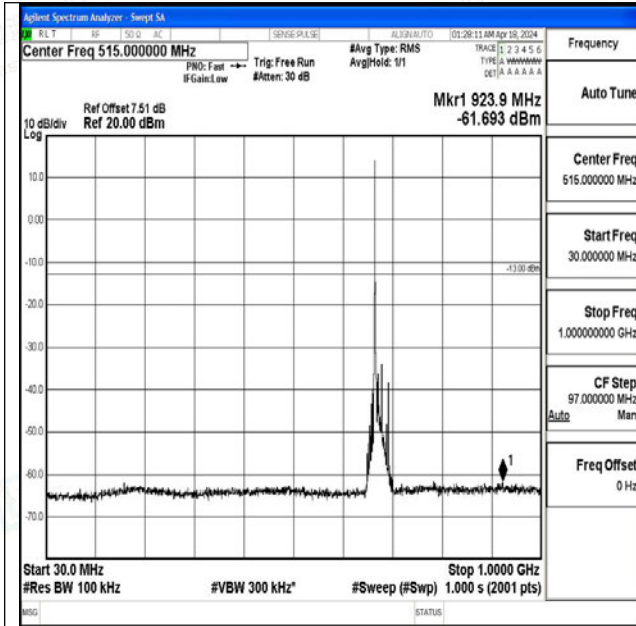

Band71\_15MHz\_QPSK\_133197\_1RB#0\_30~1000\_30~1000

Band71\_15MHz\_QPSK\_133197\_1RB#0\_1000~3000\_1000~3000

Band71\_15MHz\_QPSK\_133297\_1RB#0\_0.009~0.15\_0.009~0.15

Band71\_15MHz\_QPSK\_133297\_1RB#0\_0.15~30\_0.15~30