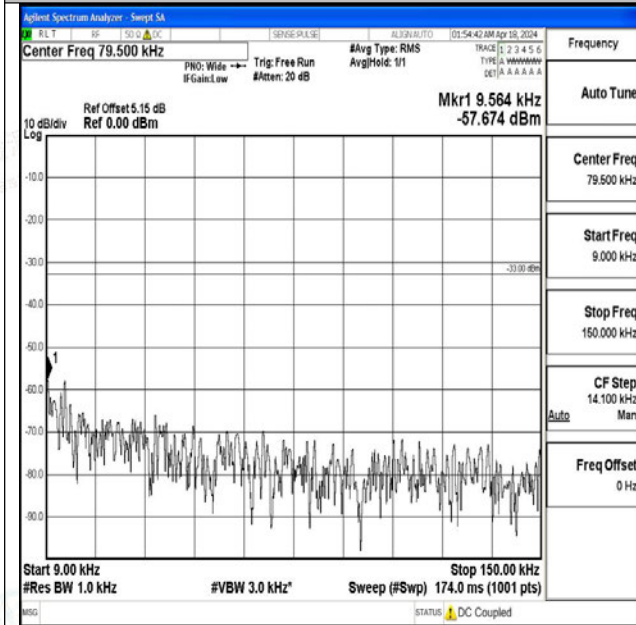

Band71_15MHz_16QAM_133397_1RB#0_1000~3000_1000~3000

Band71_20MHz_QPSK_133222_1RB#0_0.009~0.15_0.09~0.15