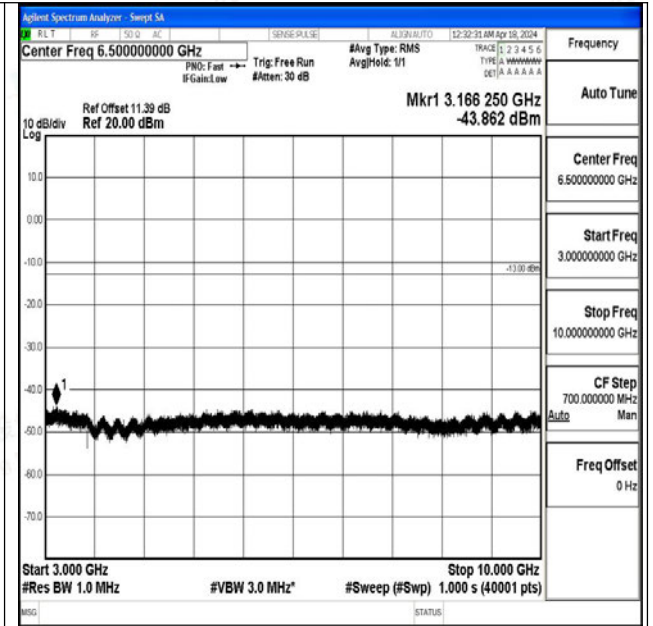

Band71_5MHz_16QAM_133297_1RB#0_30~1000_30~1000

Band71_5MHz_16QAM_133297_1RB#0_3000~10000_3000~10000