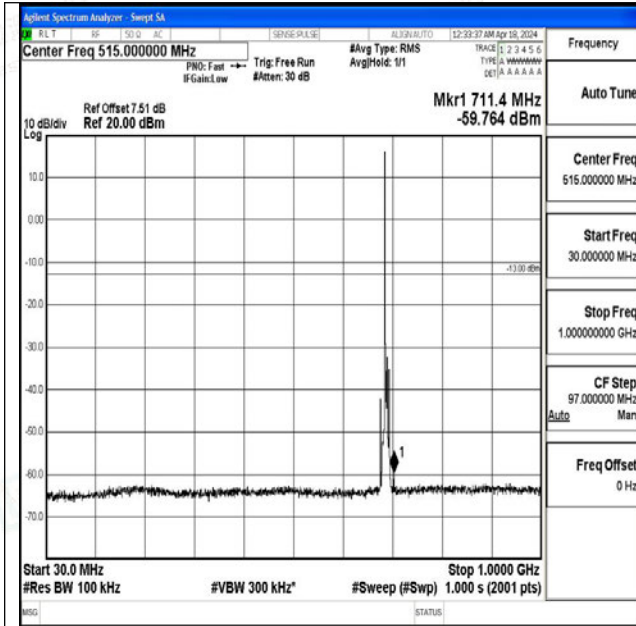

Band71\_5MHz\_16QAM\_133297\_1RB#0\_1000~3000\_1000~3000

Band71\_5MHz\_16QAM\_133297\_1RB#0\_3000~10000\_3000~10000

Band71\_5MHz\_QPSK\_133447\_1RB#0\_0.009~0.15\_0.009~0.15

Band71\_5MHz\_QPSK\_133447\_1RB#0\_0.15~30\_0.15~30