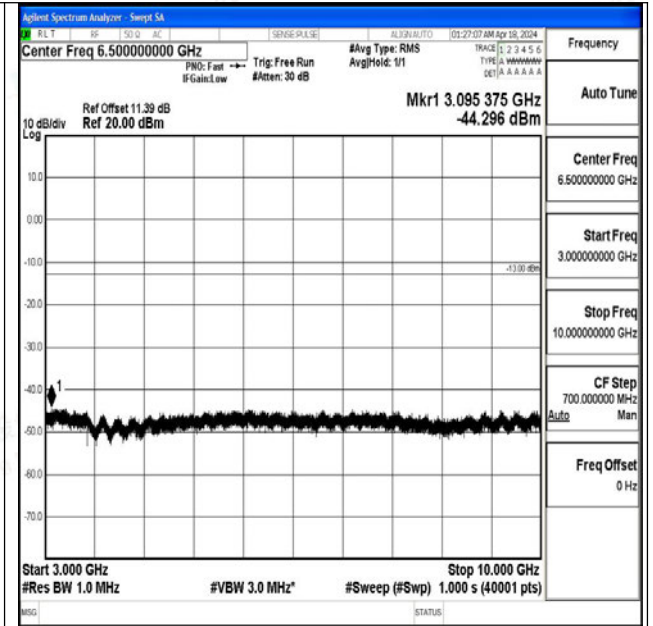

Band71_15MHz_16QAM_133197_1RB#0_30~1000_30~1000

Band71_15MHz_16QAM_133197_1RB#0_3000~10000_3000~10000