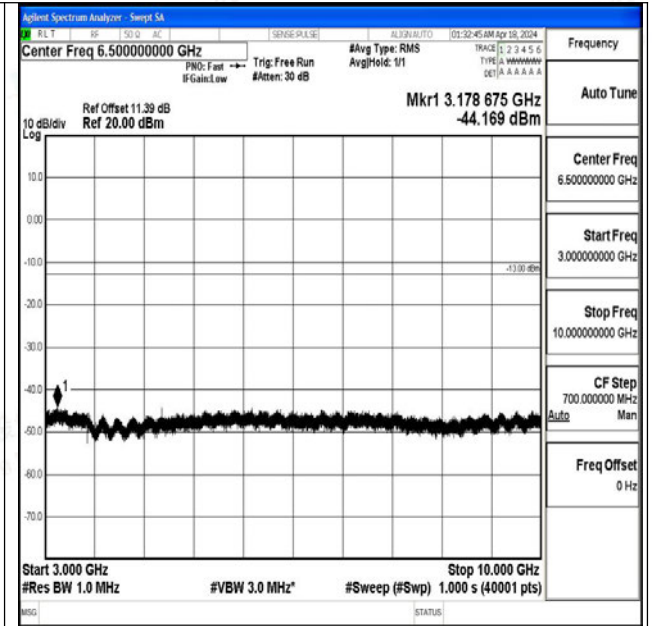

Band71_15MHz_16QAM_133397_1RB#0_30~1000_30~1000

Band71_15MHz_16QAM_133397_1RB#0_3000~10000_3000~10000