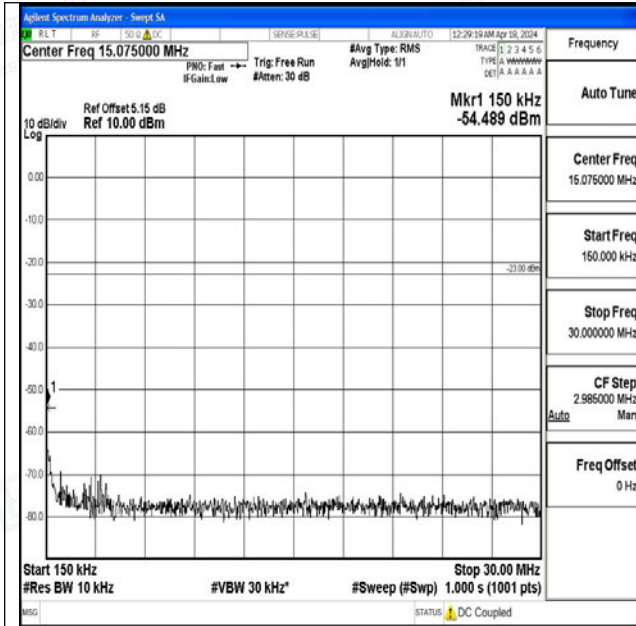

Band71\_5MHz\_16QAM\_133447\_1RB#0\_0.15~30\_0.15~30

Band71\_5MHz\_16QAM\_133447\_1RB#0\_30~1000\_30~1000

Band71\_5MHz\_QPSK\_133147\_1RB#0\_3000~10000\_3000~10000

Band71\_5MHz\_16QAM\_133147\_1RB#0\_0.009~0.15\_0.009~0.15