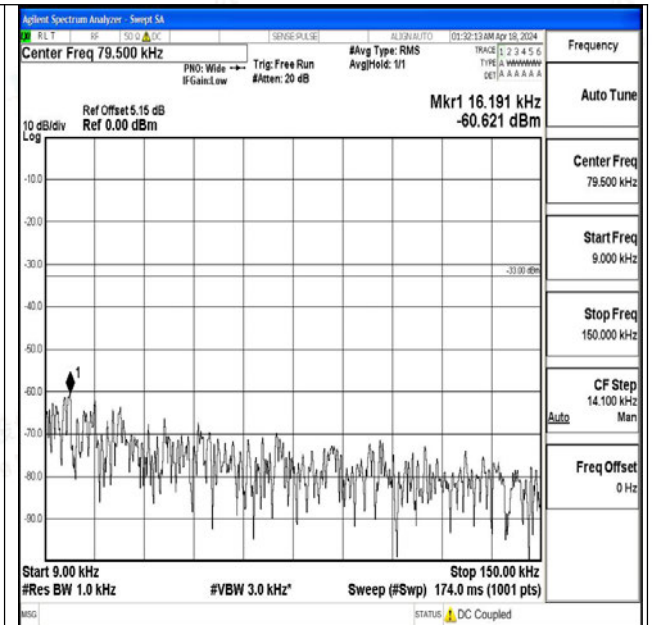

Band71_15MHz_QPSK_133397_1RB#0_1000~3000_1000~3000

Band71_15MHz_16QAM_133397_1RB#0_0.009~0.15_0.009~0.15