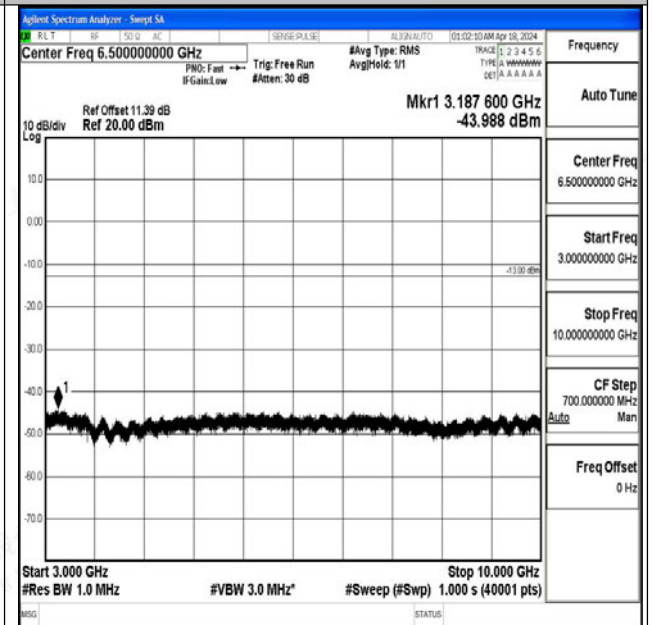

Band71_10MHz_16QAM_133297_1RB#0_30~1000_30~1000

Band71_10MHz_16QAM_133297_1RB#0_3000~10000_3000~10000