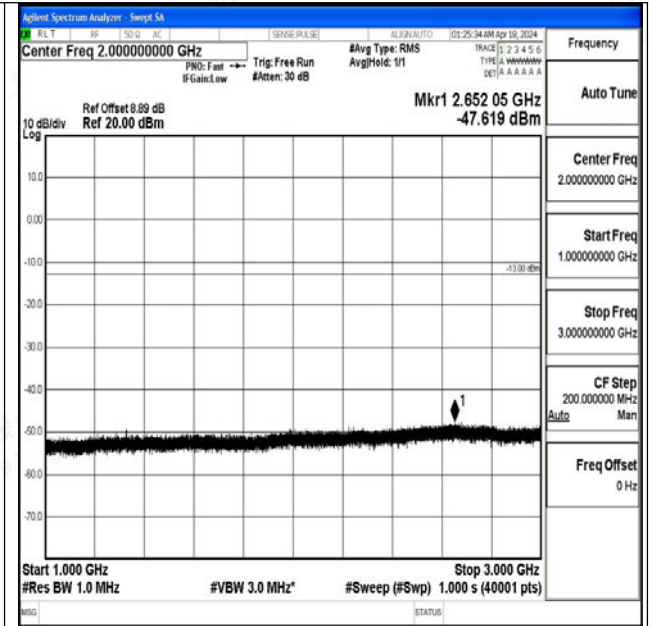

Band71_15MHz_QPSK_133197_1RB#0_0.15~30_0.15~30

Band71_15MHz_QPSK_133197_1RB#0_1000~3000_1000~3000