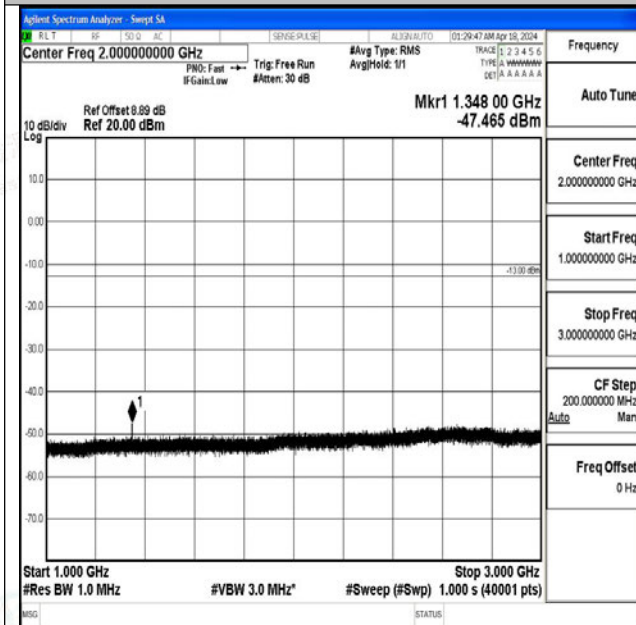

Band71_15MHz_16QAM_133297_1RB#0_0.15~30_0.15~30

Band71_15MHz_16QAM_133297_1RB#0_1000~3000_1000~3000