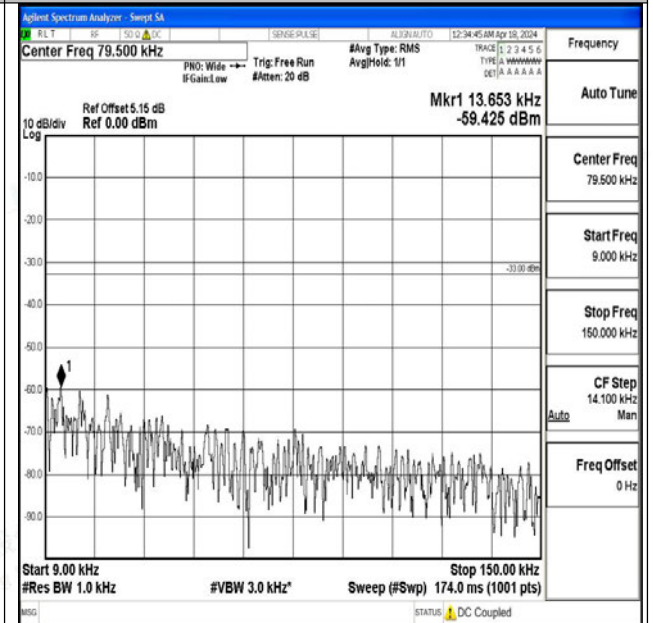

Band71_5MHz_QPSK_133447_1RB#0_1000~3000_1000~3000

Band71_5MHz_16QAM_133447_1RB#0_0.009~0.15_0.009~0.15