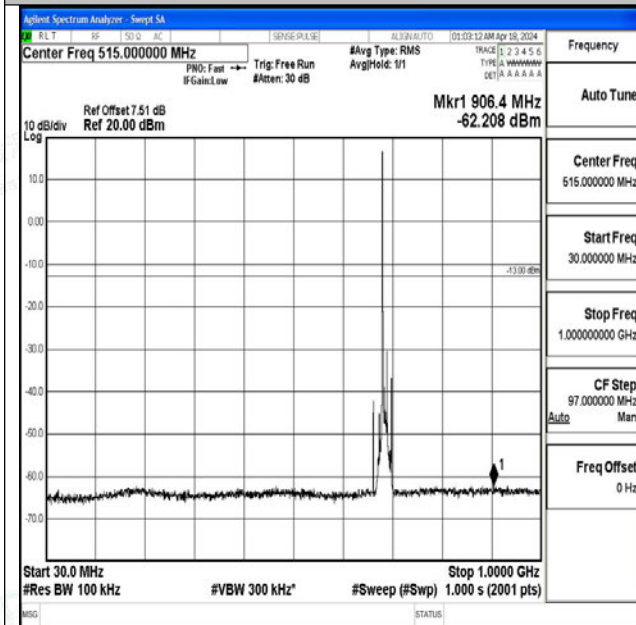

Band71_10MHz_QPSK_133422_1RB#0_0.009~0.15_0_0

Band71_10MHz_QPSK_133422_1RB#0_30~1000_30~1000