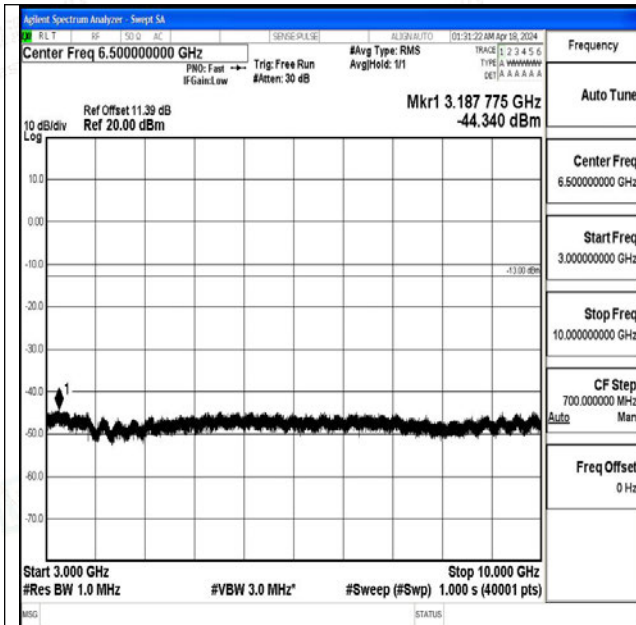

Band71\_15MHz\_16QAM\_133197\_1RB#0\_1000~3000\_1000~3000

Band71\_15MHz\_16QAM\_133197\_1RB#0\_3000~10000\_3000~10000

Band71\_15MHz\_QPSK\_133397\_1RB#0\_30~1000\_30~1000

Band71\_15MHz\_QPSK\_133397\_1RB#0\_1000~3000\_1000~3000