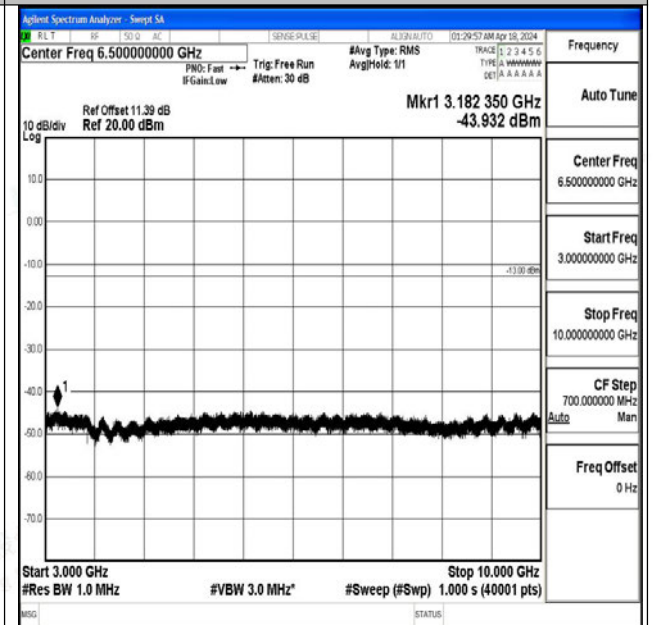

Band71_15MHz_16QAM_133297_1RB#0_30~1000_30~1000

Band71_15MHz_16QAM_133297_1RB#0_3000~10000_3000~10000