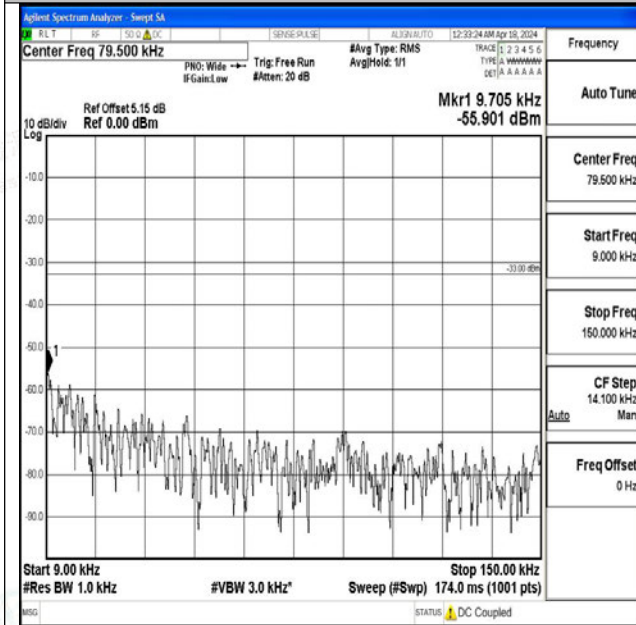

Band71_5MHz_16QAM_133297_1RB#0_1000~3000_1000~3000

Band71_5MHz_QPSK_133447_1RB#0_0.009~0.15_0.009~0.15