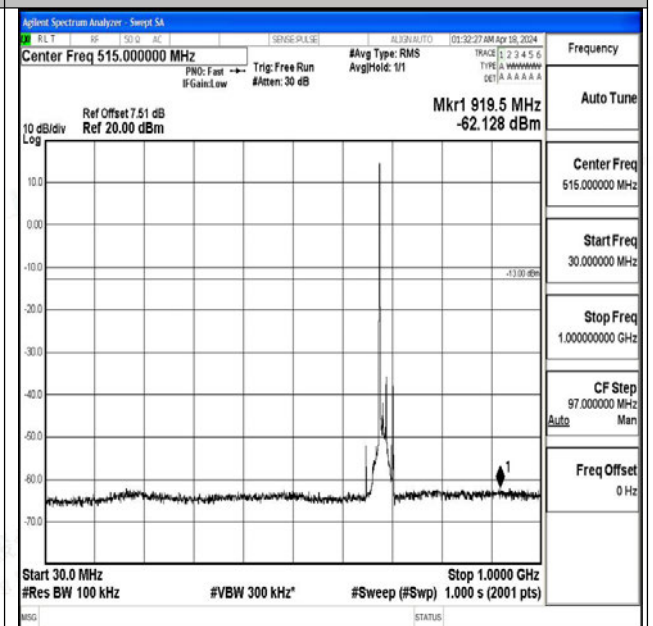

Band71_15MHz_16QAM_133397_1RB#0_0.009~0.15_0.009~0.15

Band71_15MHz_16QAM_133397_1RB#0_30~1000_30~1000