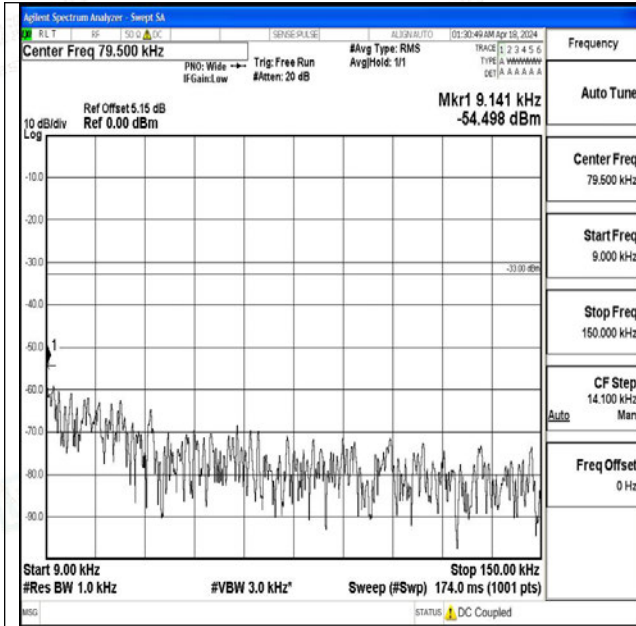

Band71\_15MHz\_16QAM\_133297\_1RB#0\_0.15~30\_0.15~30

Band71\_15MHz\_16QAM\_133297\_1RB#0\_30~1000\_30~1000

Band71\_15MHz\_16QAM\_133297\_1RB#0\_1000~3000\_1000~3000

Band71\_15MHz\_16QAM\_133297\_1RB#0\_3000~10000\_3000~10000