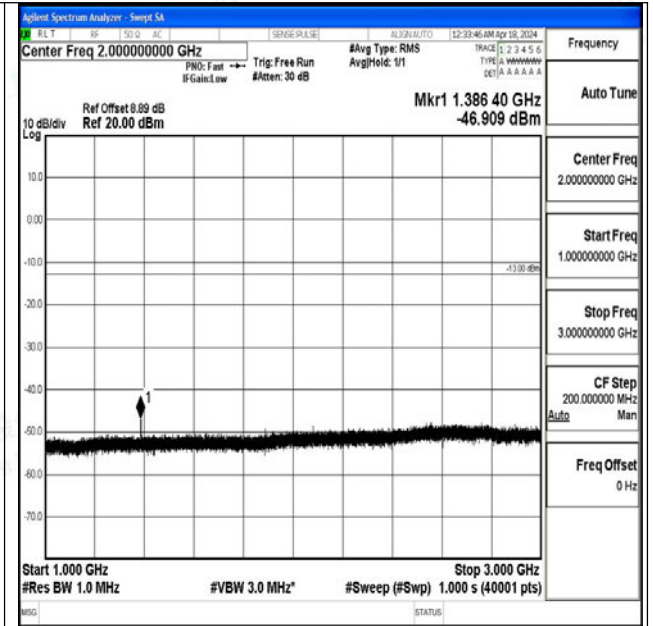

Band71_5MHz_QPSK_133447_1RB#0_0.15~30_0.15~30

Band71_5MHz_QPSK_133447_1RB#0_1000~3000_1000~3000