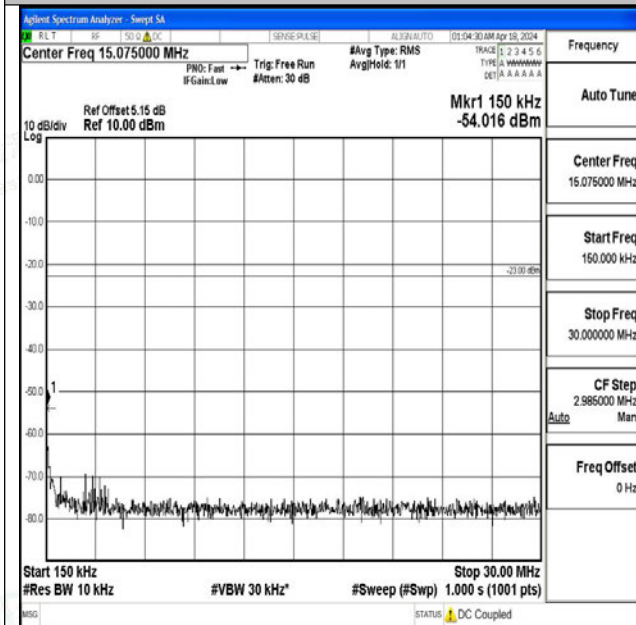

Band71_10MHz_QPSK_133422_1RB#0_3000~10000_3000~10000

Band71_10MHz_16QAM_133422_1RB#0_0.15~30_0.15~30