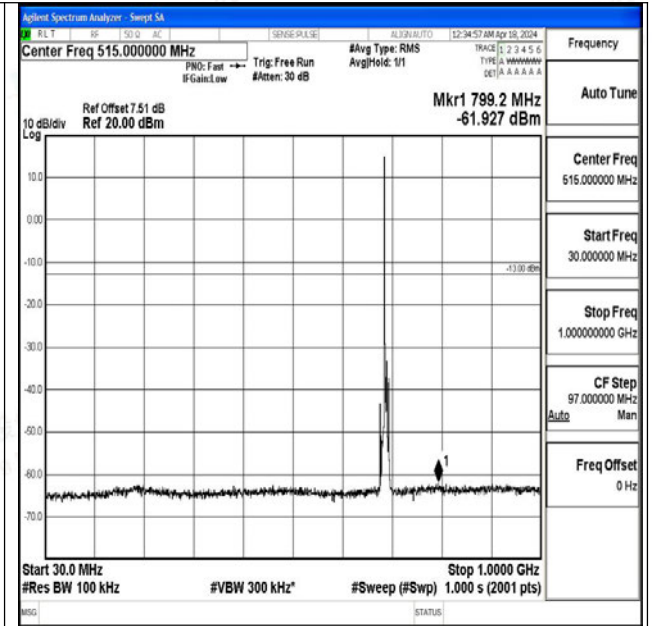

Band71_5MHz_16QAM_133447_1RB#0_0.009~0.15_0.009~0.15

Band71_5MHz_16QAM_133447_1RB#0_30~1000_30~1000