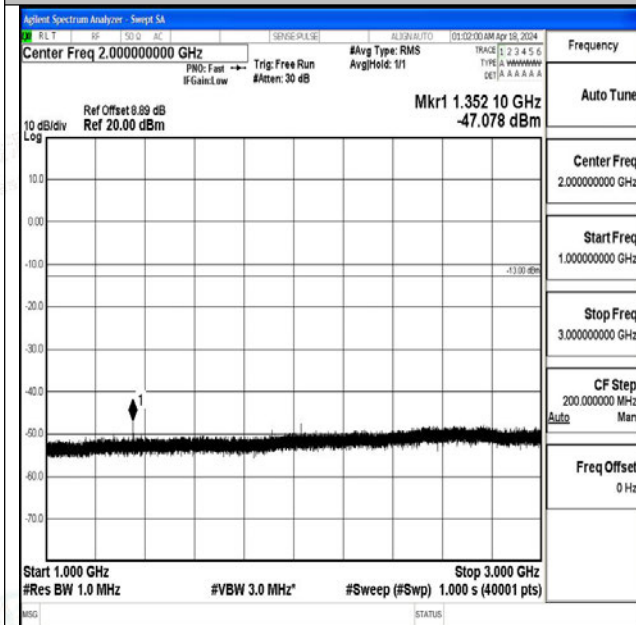

Band71_10MHz_16QAM_133297_1RB#0_0.15~30_0.15~30

Band71_10MHz_16QAM_133297_1RB#0_1000~3000_1000~3000