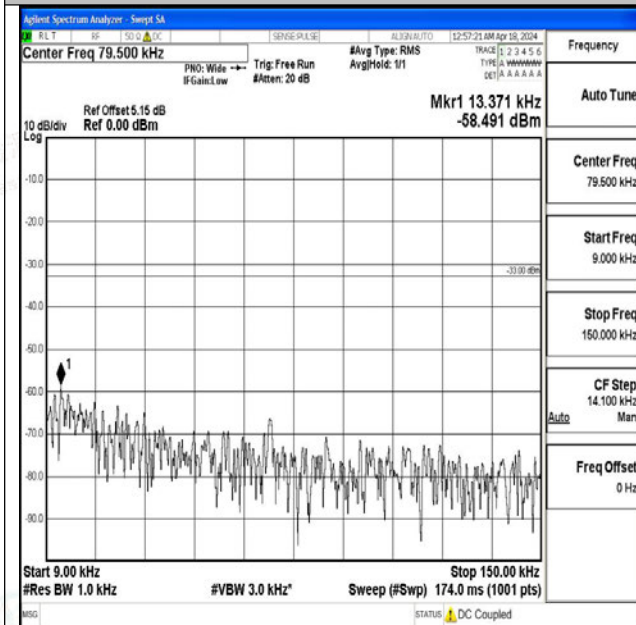

Band71_5MHz_16QAM_133447_1RB#0_1000~3000_1000~3000

Band71_10MHz_QPSK_133172_1RB#0_0.009~0.15_0.09~0.15