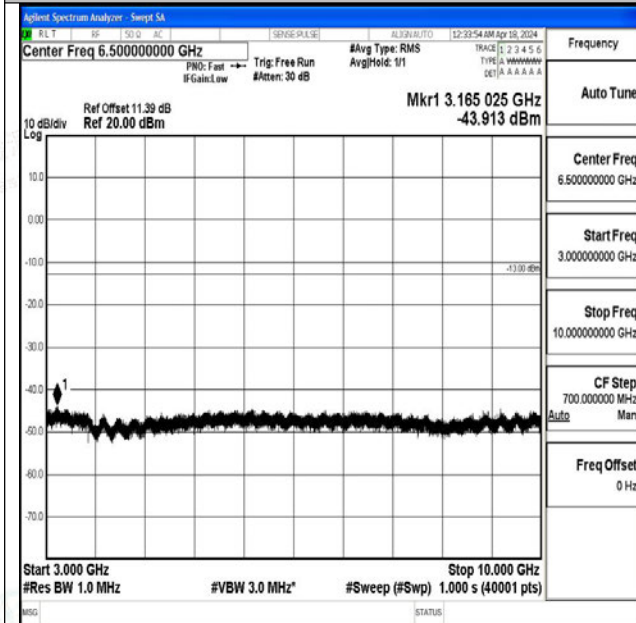

Band71_5MHz_QPSK_133447_1RB#0_30~1000_30~1000

Band71_5MHz_QPSK_133447_1RB#0_3000~10000_3000~10000