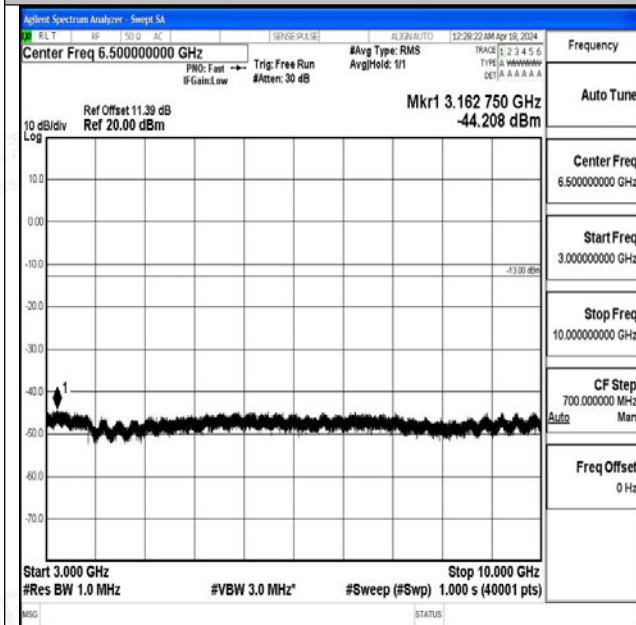

Band71_5MHz_16QAM_133447_1RB#0_0.15~30_0.15~30

Band71_5MHz_QPSK_133147_1RB#0_3000~10000_3000~10000