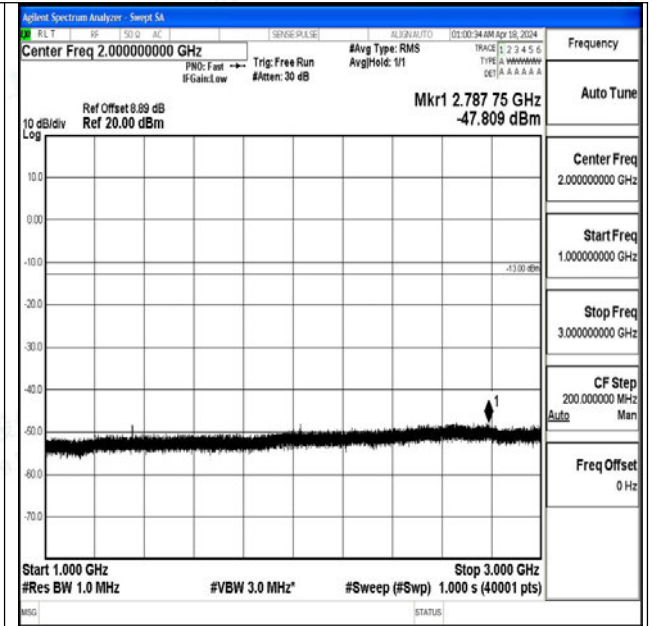

Band71_10MHz_QPSK_133297_1RB#0_0.15~30_0.15~30

Band71_10MHz_QPSK_133297_1RB#0_1000~3000_1000~3000