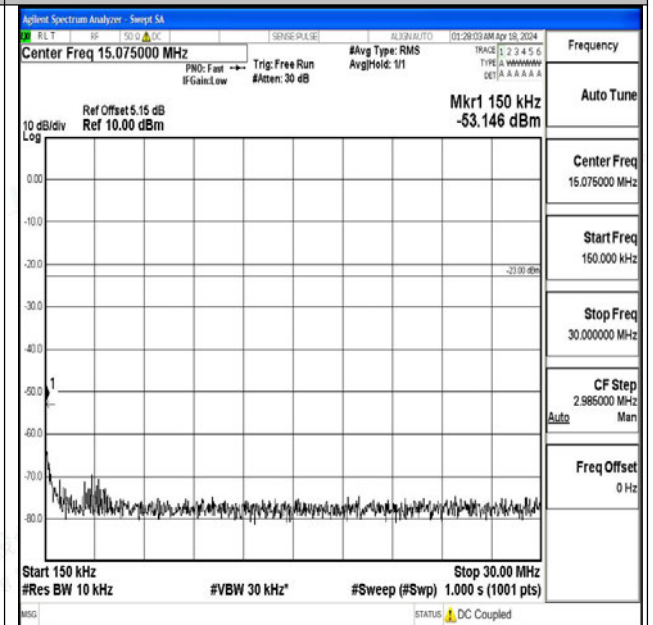

Band71_15MHz_QPSK_133197_1RB#0_1000~3000_1000~3000

Band71_15MHz_QPSK_133297_1RB#0_0.15~30_0.15~30