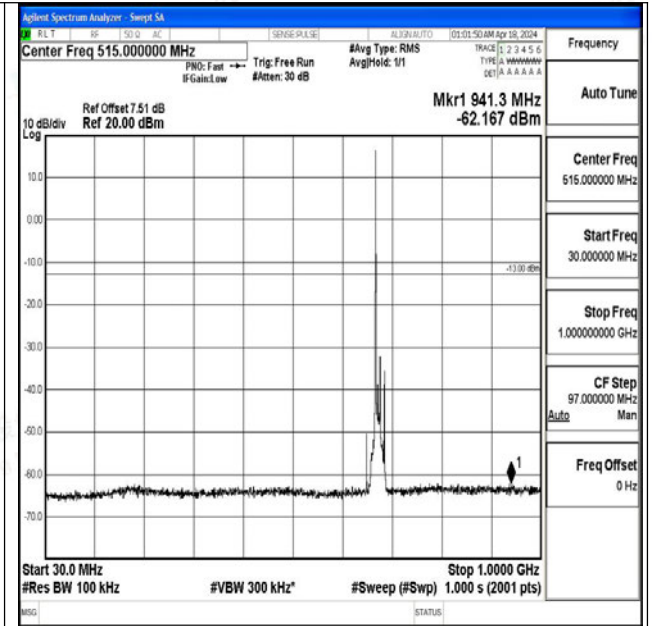

Band71_10MHz_16QAM_133297_1RB#0_0.009~0.15_0.009~0.15

Band71_10MHz_16QAM_133297_1RB#0_30~1000_30~1000