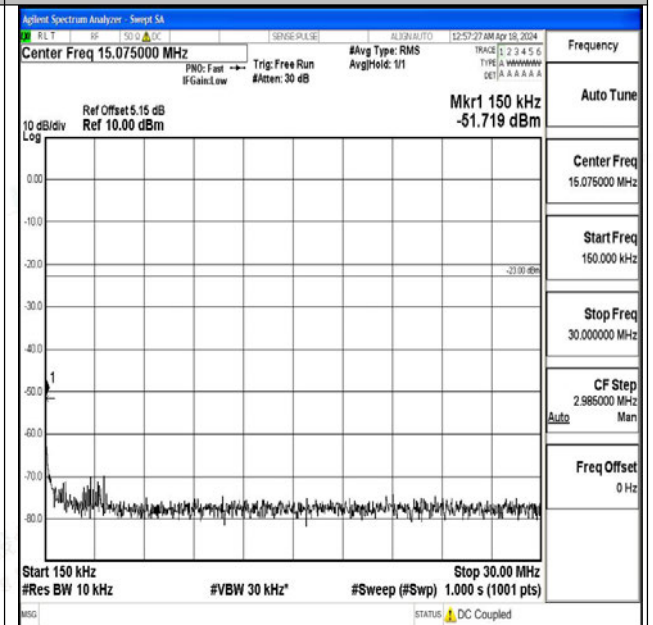

Band71_5MHz_16QAM_133447_1RB#0_3000~10000_3000~10000

Band71_10MHz_QPSK_133172_1RB#0_0.15~30_0.15~30