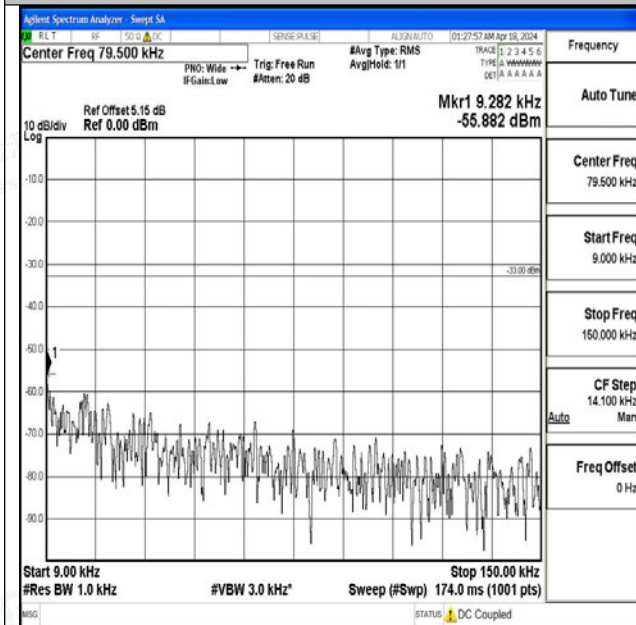

Band71_15MHz_QPSK_133197_1RB#0_30~1000_30~1000

Band71_15MHz_QPSK_133297_1RB#0_0.009~0.15_0.009~0.15