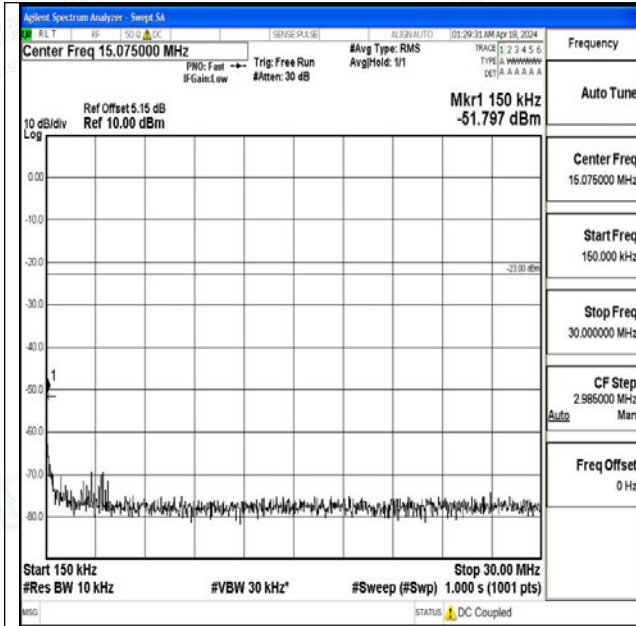

Band71\_15MHz\_QPSK\_133297\_1RB#0\_30~1000\_30~1000

Band71\_15MHz\_QPSK\_133297\_1RB#0\_1000~3000\_1000~3000

Band71\_15MHz\_QPSK\_133297\_1RB#0\_3000~10000\_3000~10000

Band71\_15MHz\_16QAM\_133297\_1RB#0\_0.009~0.15\_0.009~0.15