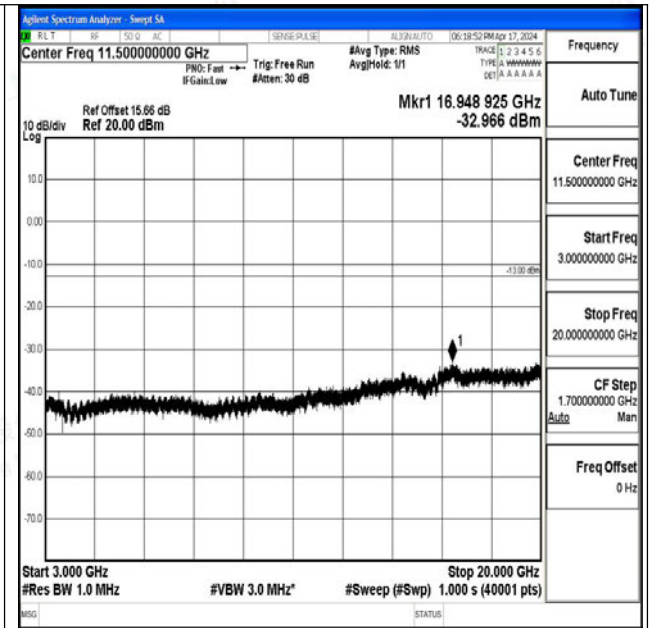

Band66_20MHz_16QAM_132322_1RB#0_0.15~30_0.15~30

Band66_20MHz_16QAM_132322_1RB#0_30~1000_30~1000

Band66_20MHz_16QAM_132322_1RB#0_1000~3000_1
000~3000

Band66_20MHz_16QAM_132322_1RB#0_3000~20000
3000~20000

Band66_20MHz_QPSK_132572_1RB#0_0.009~0.15_0.09~0.15