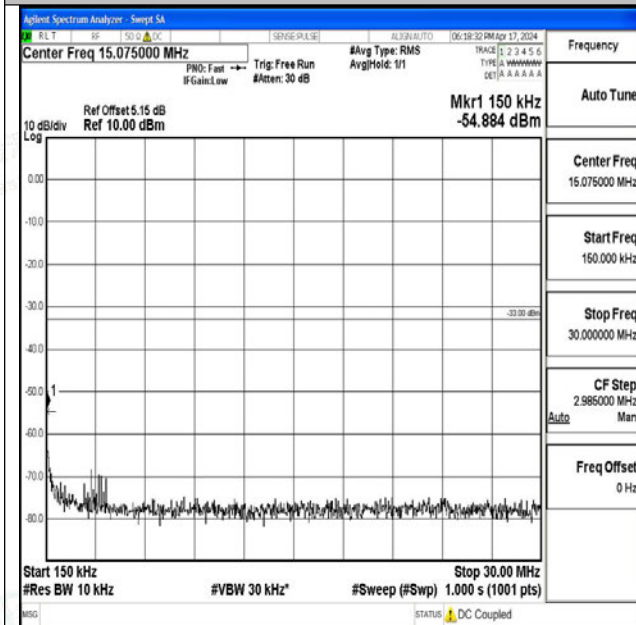

Band66_20MHz_QPSK_132322_1RB#0_0.15~30_0.15~30

Band66_20MHz_QPSK_132322_1RB#0_30~1000_30~1000

Band66_20MHz_QPSK_132322_1RB#0_1000~3000_1000~3000

Band66_20MHz_QPSK_132322_1RB#0_3000~20000_3000~20000

Band66_20MHz_16QAM_132322_1RB#0_0.009~0.15_0.009~0.15