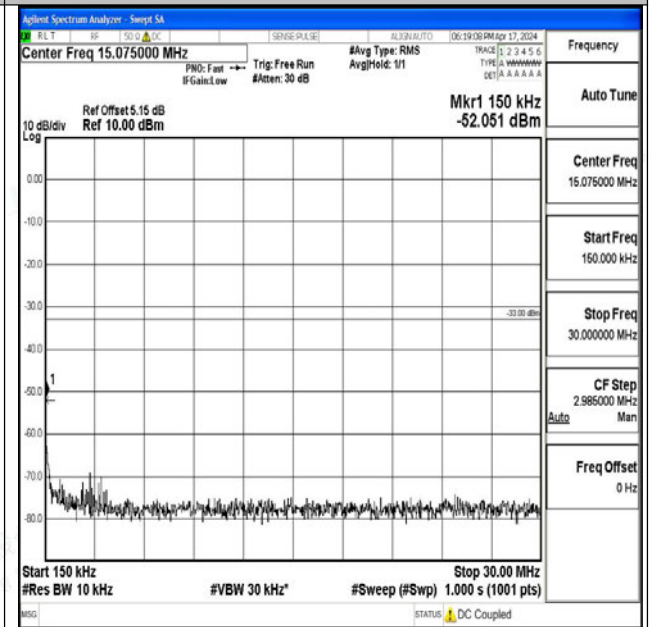

Band66_20MHz_16QAM_132322_1RB#0_0.15~30_0.15~30

Band66_20MHz_16QAM_132322_1RB#0_30~1000_30~1000

Band66_20MHz_16QAM_132322_1RB#0_1000~3000_1
000~3000

Band66_20MHz_16QAM_132322_1RB#0_3000~20000
3000~20000

Band66_20MHz_QPSK_132572_1RB#0_0.009~0.15_0.09~0.15