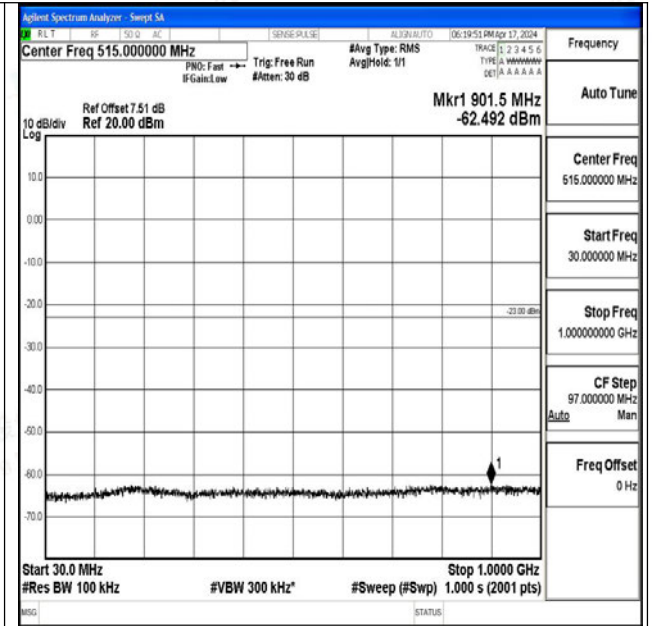

Band66_20MHz_16QAM_132572_1RB#0_0.009~0.15_0.009~0.15

Band66_20MHz_16QAM_132572_1RB#0_30~1000_30~1000