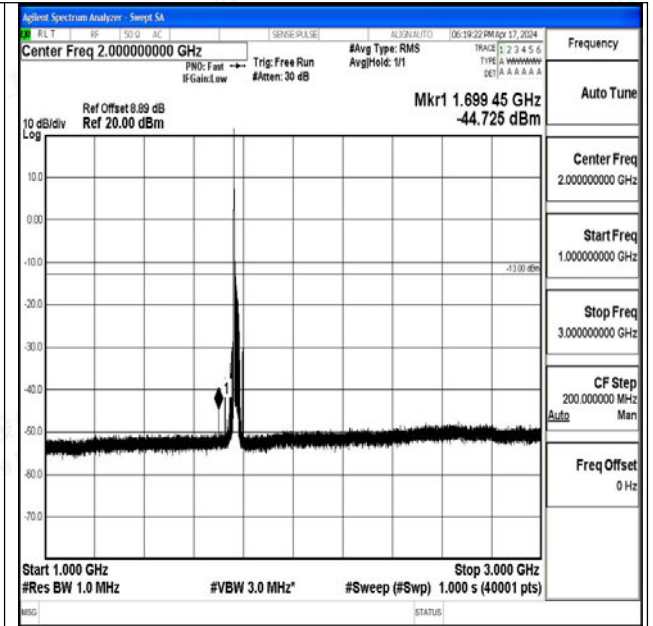

Band66_20MHz_QPSK_132572_1RB#0_0.15~30_0.15~30

Band66_20MHz_QPSK_132572_1RB#0_1000~3000_1000~3000