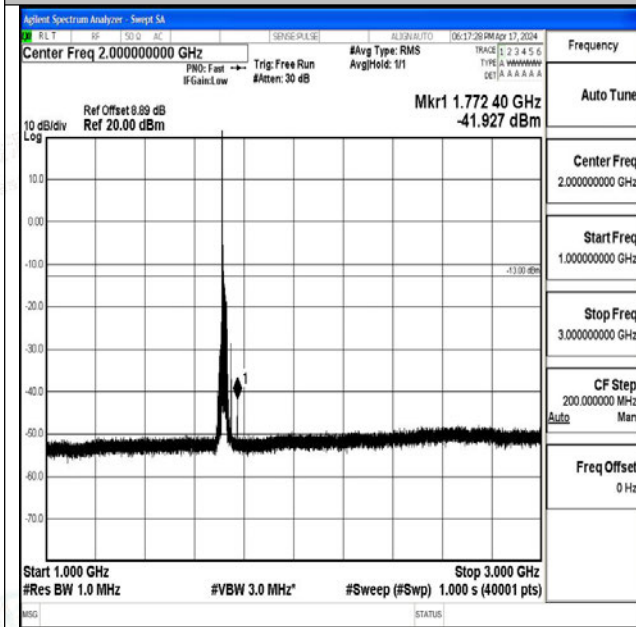

Band66_20MHz_16QAM_132072_1RB#0_0.15~30_0.15~30

Band66_20MHz_16QAM_132072_1RB#0_30~1000_30~1000

Band66_20MHz_16QAM_132072_1RB#0_1000~3000_1000~3000

Band66_20MHz_16QAM_132072_1RB#0_3000~20000_3000~20000

Band66_20MHz_QPSK_132322_1RB#0_0.009~0.15_0_0
09~0.15