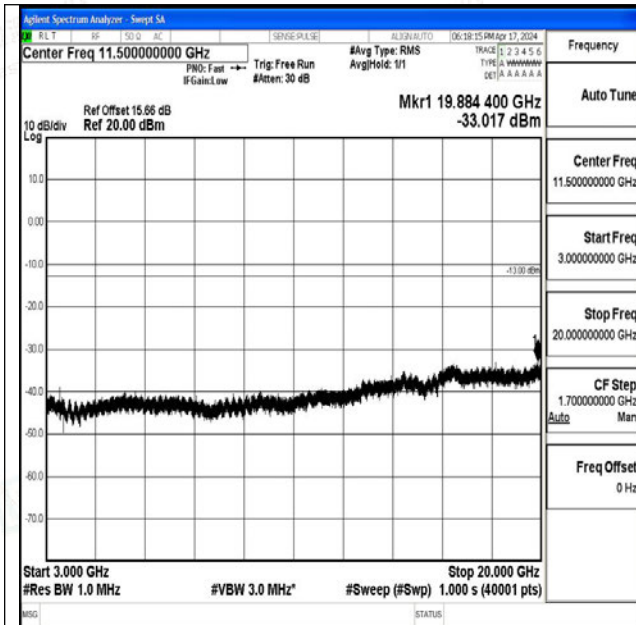

Band66_20MHz_QPSK_132322_1RB#0_0.15~30_0.15~30

Band66_20MHz_QPSK_132322_1RB#0_30~1000_30~1000

Band66_20MHz_QPSK_132322_1RB#0_1000~3000_1000~3000

Band66_20MHz_QPSK_132322_1RB#0_3000~20000_3000~20000

Band66_20MHz_16QAM_132322_1RB#0_0.009~0.15_0.009~0.15