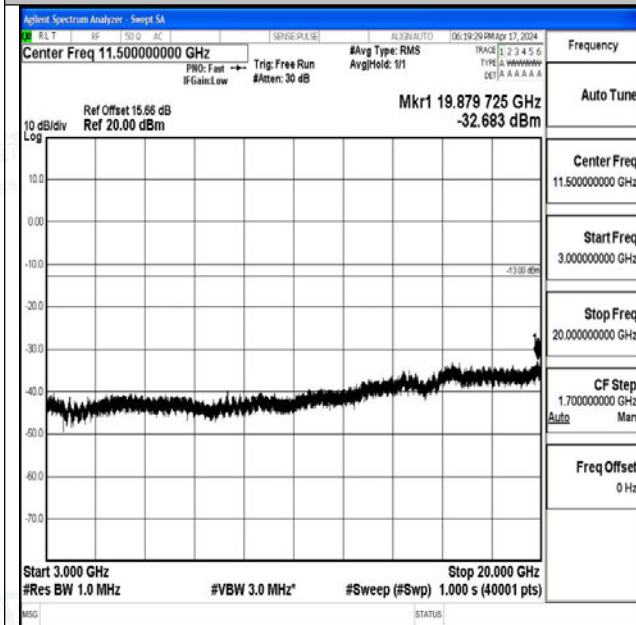

Band66_20MHz_QPSK_132572_1RB#0_0.15~30_0.15~30

Band66_20MHz_QPSK_132572_1RB#0_30~1000_30~1000

Band66_20MHz_QPSK_132572_1RB#0_1000~3000_1000~3000

Band66_20MHz_QPSK_132572_1RB#0_3000~20000_3000~20000

Band66_20MHz_16QAM_132572_1RB#0_0.009~0.15_0.009~0.15