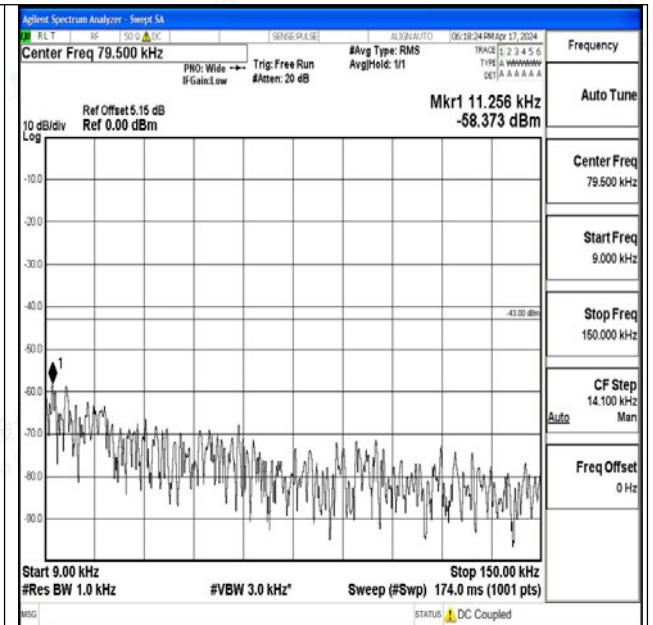

Band66_20MHz_QPSK_132322_1RB#0_0.15~30_0.15~30

Band66_20MHz_QPSK_132322_1RB#0_30~1000_30~1000

Band66_20MHz_QPSK_132322_1RB#0_1000~3000_1000~3000

Band66_20MHz_QPSK_132322_1RB#0_3000~20000_3000~20000

Band66_20MHz_16QAM_132322_1RB#0_0.009~0.15_0.009~0.15