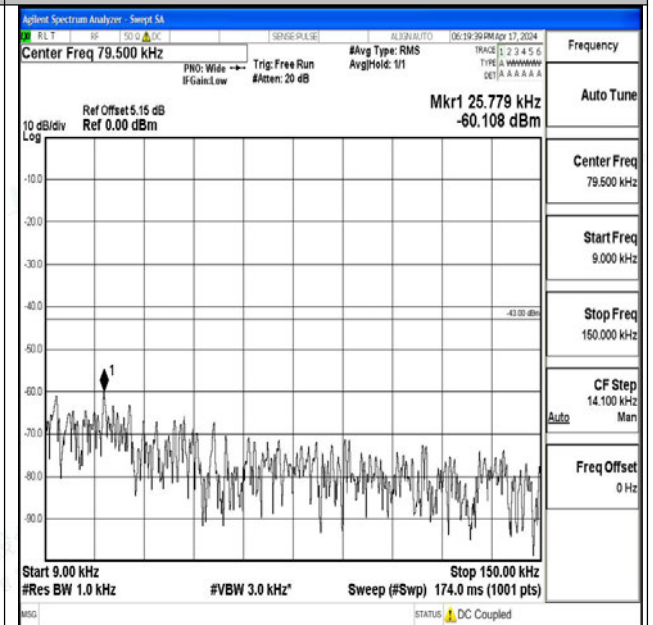

Band66_20MHz_QPSK_132572_1RB#0_0.15~30_0.15~30

Band66_20MHz_QPSK_132572_1RB#0_30~1000_30~1000

Band66_20MHz_QPSK_132572_1RB#0_1000~3000_1000~3000

Band66_20MHz_QPSK_132572_1RB#0_3000~20000_3000~20000

Band66_20MHz_16QAM_132572_1RB#0_0.009~0.15_0.009~0.15