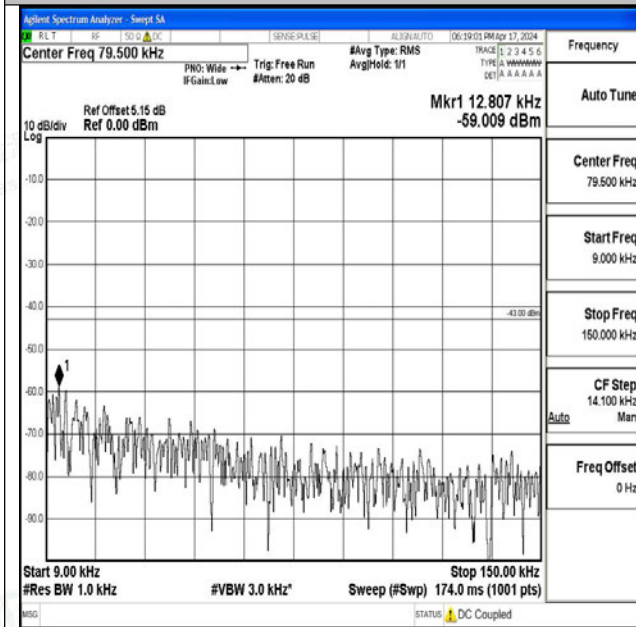

Band66_20MHz_16QAM_132322_1RB#0_0.15~30_0.15~30

Band66_20MHz_16QAM_132322_1RB#0_30~1000_30~1000

Band66_20MHz_16QAM_132322_1RB#0_1000~3000_1
000~3000

Band66_20MHz_16QAM_132322_1RB#0_3000~20000
3000~20000

Band66_20MHz_QPSK_132572_1RB#0_0.009~0.15_0.09~0.15