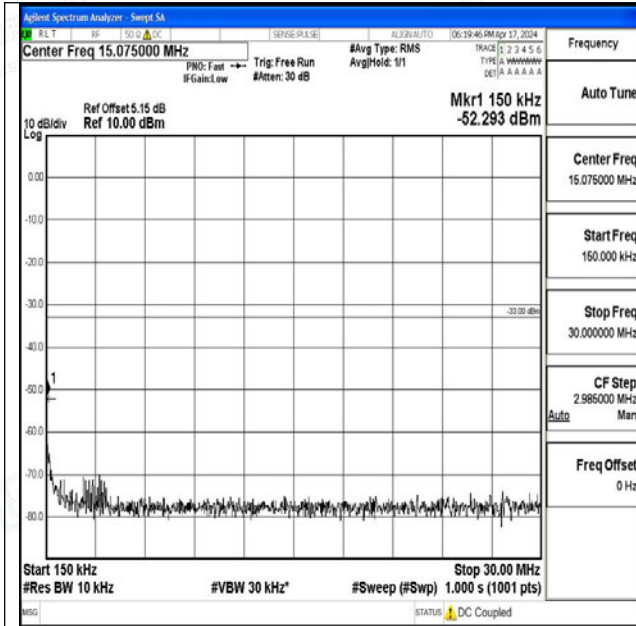

Band66_20MHz_QPSK_132572_1RB#0_0.15~30_0.15~30

Band66_20MHz_QPSK_132572_1RB#0_30~1000_30~1000

Band66_20MHz_QPSK_132572_1RB#0_1000~3000_1000~3000

Band66_20MHz_QPSK_132572_1RB#0_3000~20000_3000~20000

Band66_20MHz_16QAM_132572_1RB#0_0.009~0.15_0.009~0.15