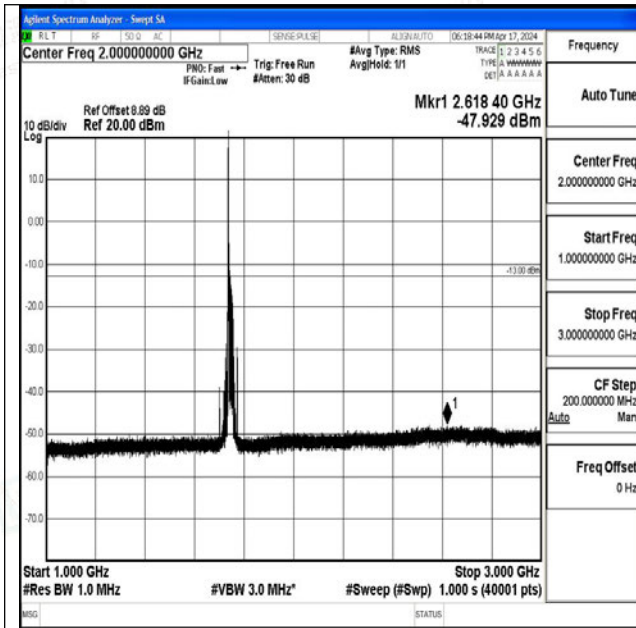

Band66_20MHz_16QAM_132322_1RB#0_1000~3000_1
000~3000