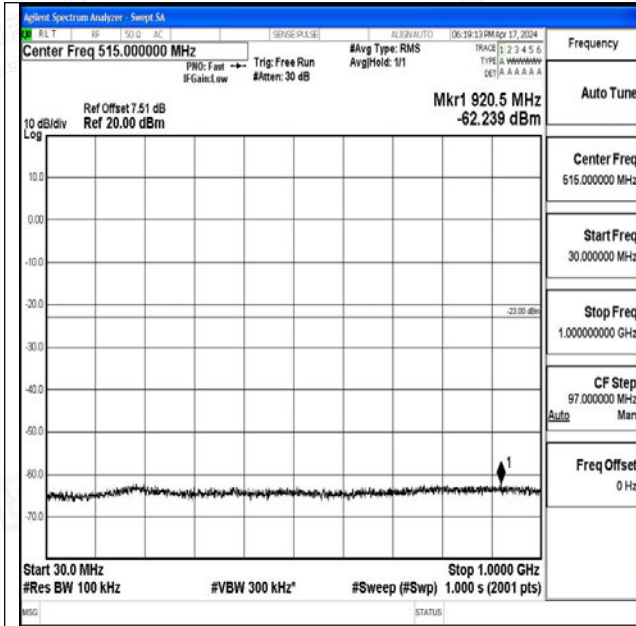

Band66_20MHz_QPSK_132572_1RB#0_30~1000_30~1000