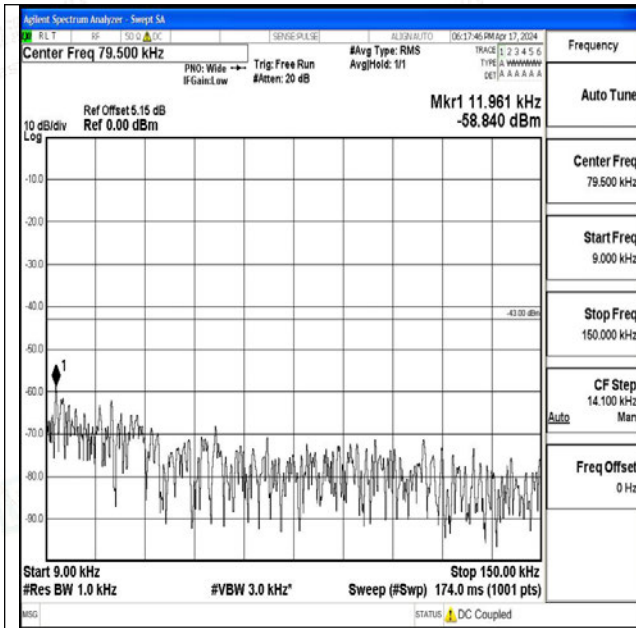

Band66_20MHz_16QAM_132072_1RB#0_0.15~30_0.15~30

Band66_20MHz_16QAM_132072_1RB#0_30~1000_30~1000

Band66_20MHz_16QAM_132072_1RB#0_1000~3000_1000~3000

Band66_20MHz_16QAM_132072_1RB#0_3000~20000_3000~20000

Band66_20MHz_QPSK_132322_1RB#0_0.009~0.15_0_0
09~0.15