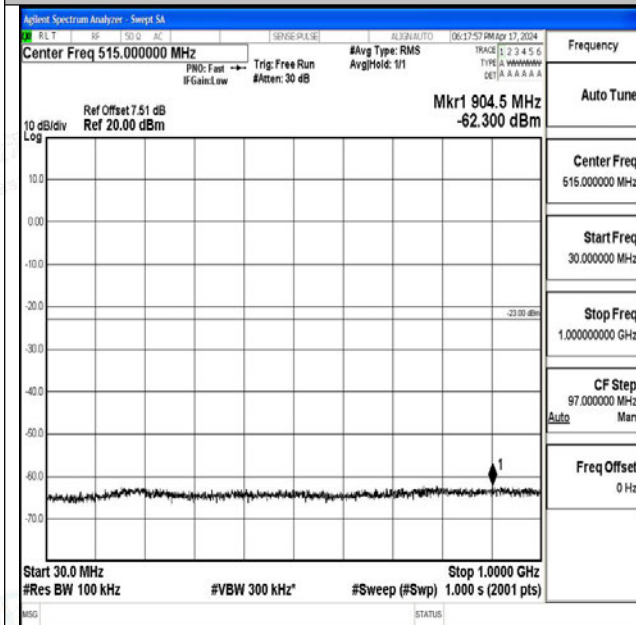

Band66_20MHz_QPSK_132322_1RB#0_0.009~0.15_0_0
09~0.15

Band66_20MHz_QPSK_132322_1RB#0_30~1000_30~1000