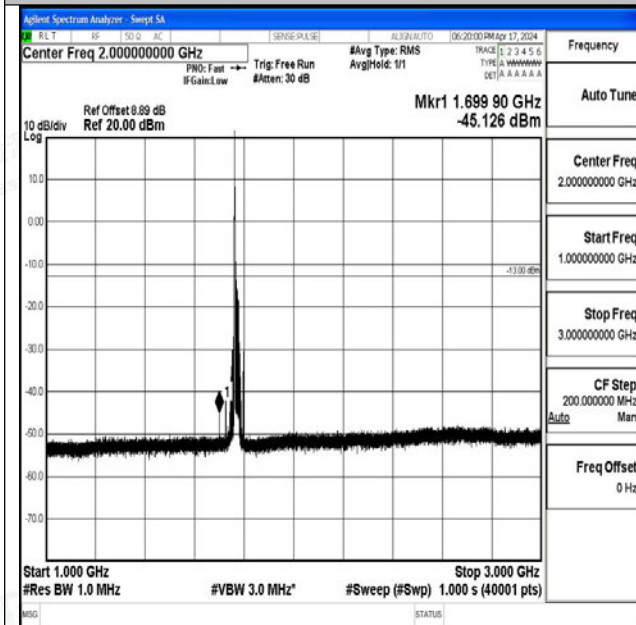

Band66_20MHz_16QAM_132572_1RB#0_0.15~30_0.15~30

Band66_20MHz_16QAM_132572_1RB#0_1000~3000_1000~3000