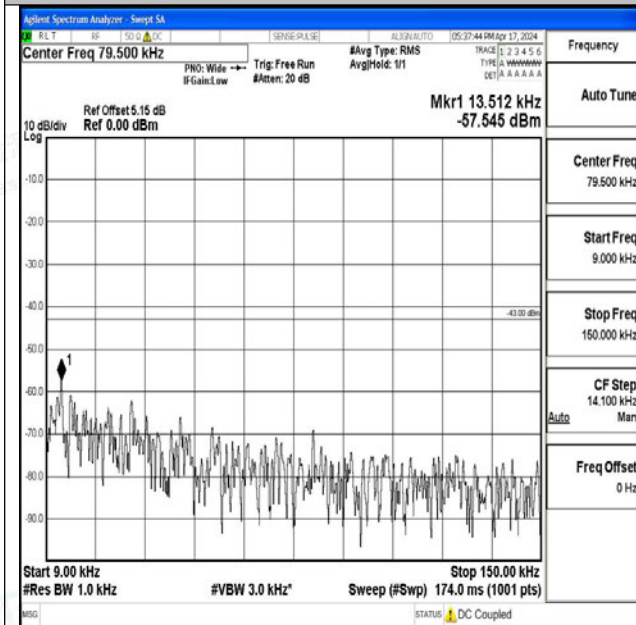

Band66_10MHz_16QAM_132322_1RB#0_1000~3000_1000~3000

Band66_10MHz_QPSK_132622_1RB#0_0.009~0.15_0.09~0.15