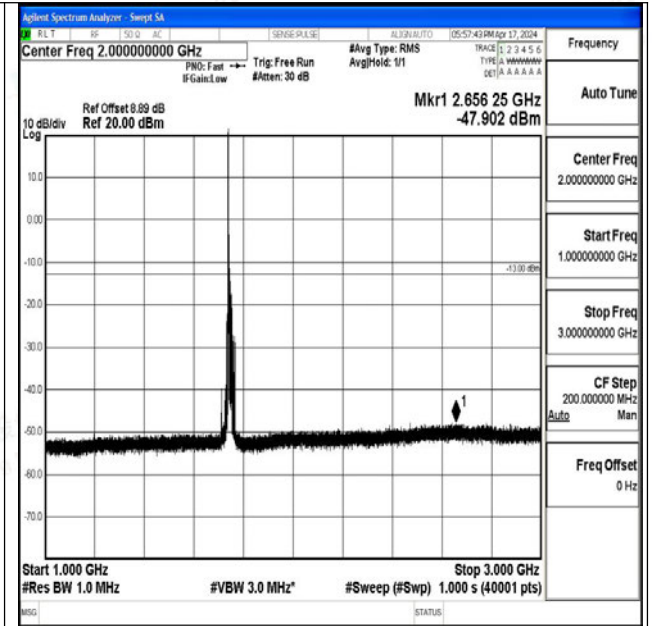

Band66_15MHz_QPSK_132322_1RB#0_0.15~30_0.15~30

Band66_15MHz_QPSK_132322_1RB#0_1000~3000_1000~3000