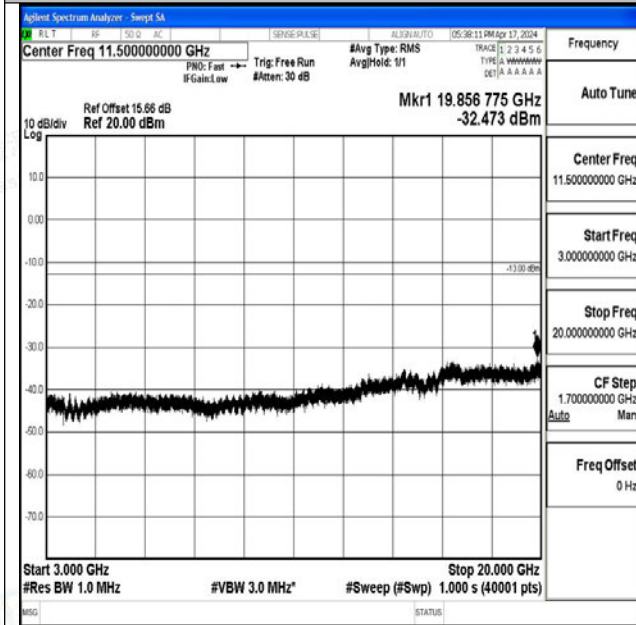

Band66_10MHz_QPSK_132622_1RB#0_30~1000_30~1000

Band66_10MHz_QPSK_132622_1RB#0_3000~20000_3000~20000