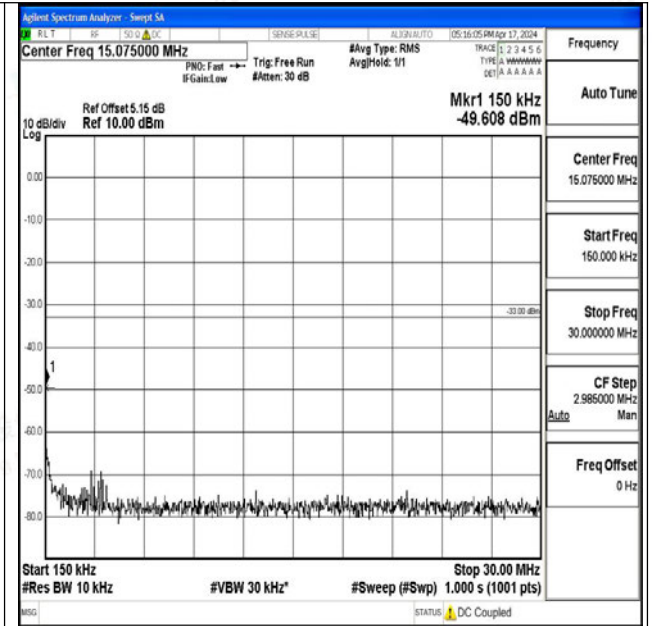

Band66_5MHz_16QAM_132322_1RB#0_3000~20000_3000~20000

Band66_5MHz_QPSK_132647_1RB#0_0.15~30_0.15~3
0