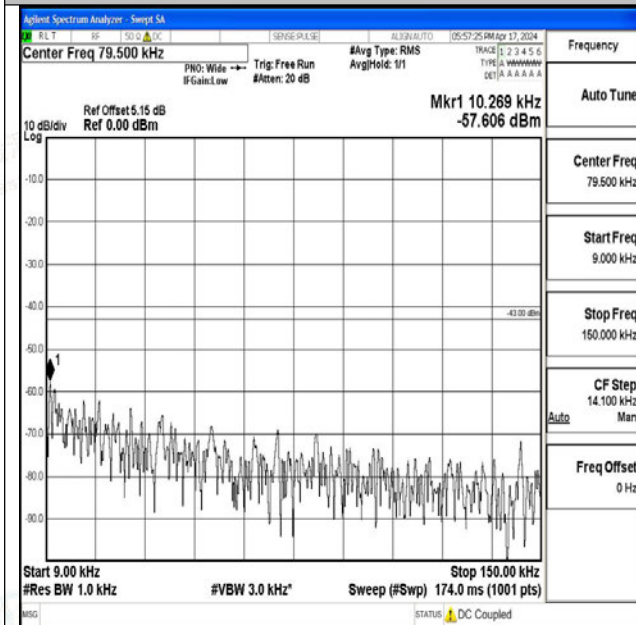

Band66_15MHz_16QAM_132047_1RB#0_1000~3000_1000~3000

Band66_15MHz_QPSK_132322_1RB#0_0.009~0.15_0.09~0.15