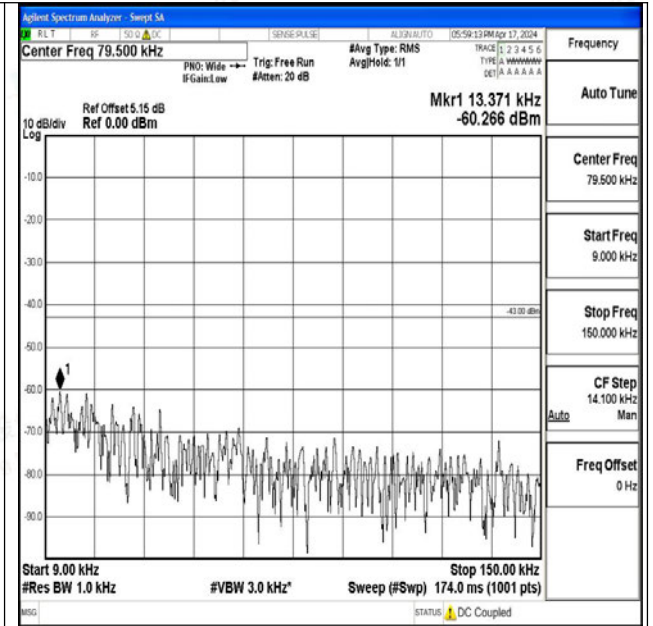

Band66_15MHz_QPSK_132597_1RB#0_1000~3000_1000~3000

Band66_15MHz_16QAM_132597_1RB#0_0.009~0.15_0.009~0.15