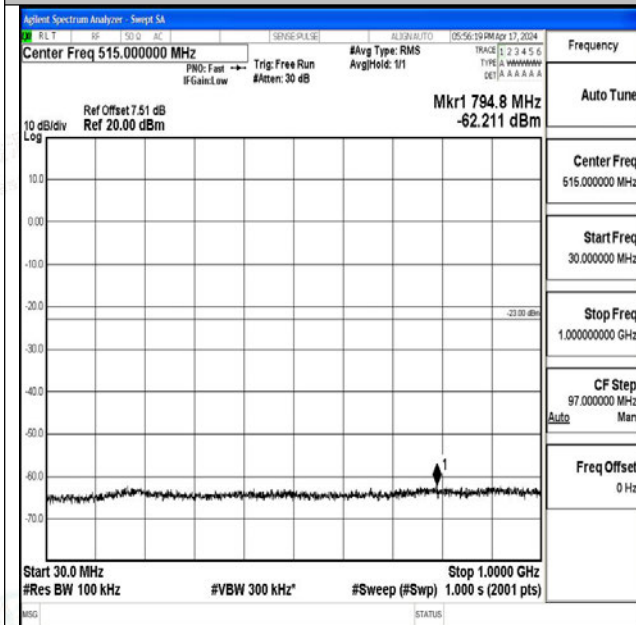

Band66_15MHz_QPSK_132047_1RB#0_0.009~0.15_0_0

Band66_15MHz_QPSK_132047_1RB#0_30~1000_30~1000