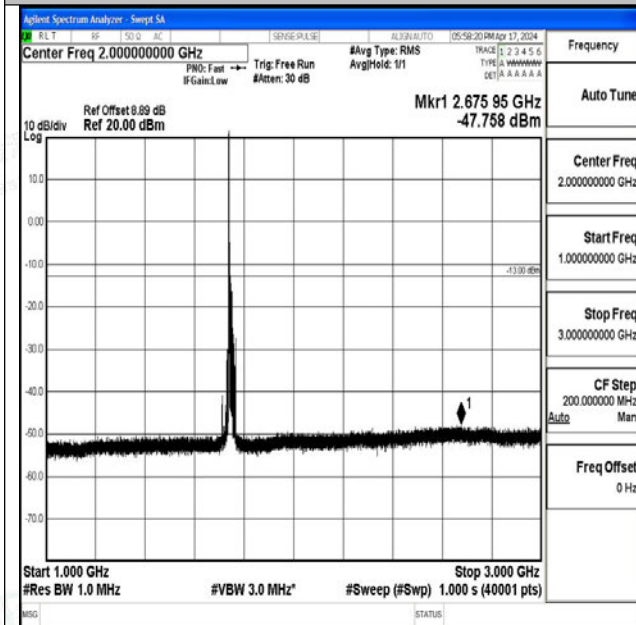

Band66_15MHz_16QAM_132322_1RB#0_0.15~30_0.15~30

Band66_15MHz_16QAM_132322_1RB#0_1000~3000_1000~3000