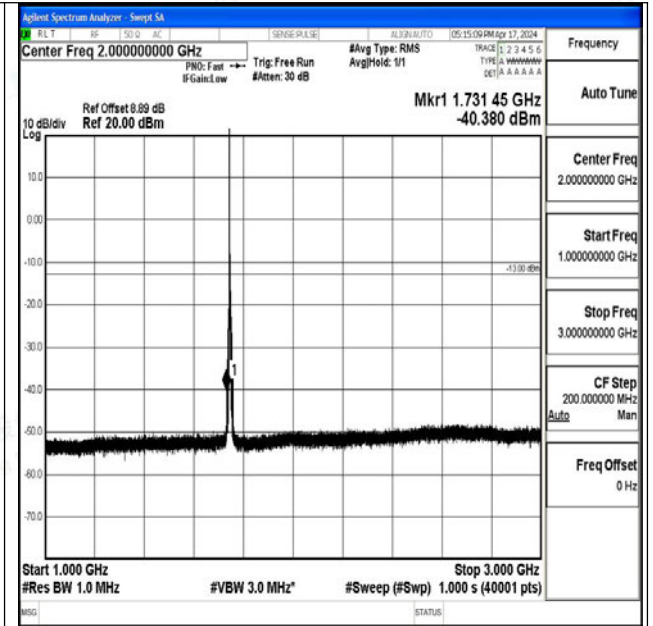

Band66_5MHz_QPSK_132322_1RB#0_0.15~30_0.15~30

Band66_5MHz_QPSK_132322_1RB#0_1000~3000_1000~3000