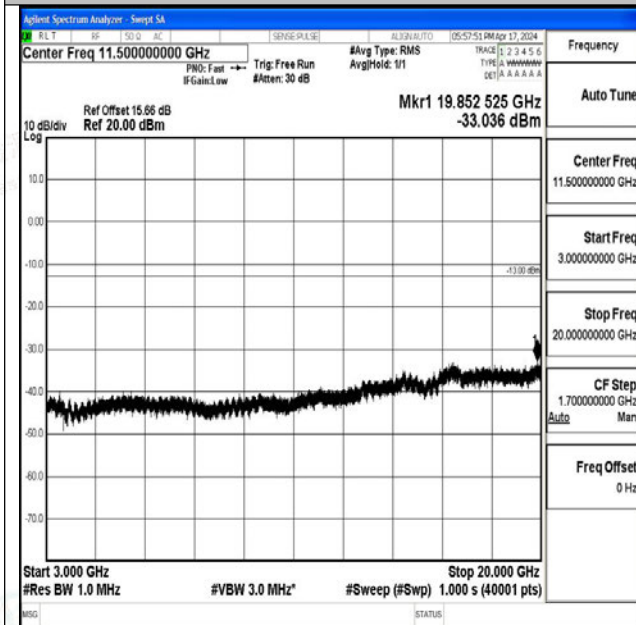

Band66_15MHz_QPSK_132322_1RB#0_30~1000_30~1000

Band66_15MHz_QPSK_132322_1RB#0_3000~20000_3000~20000