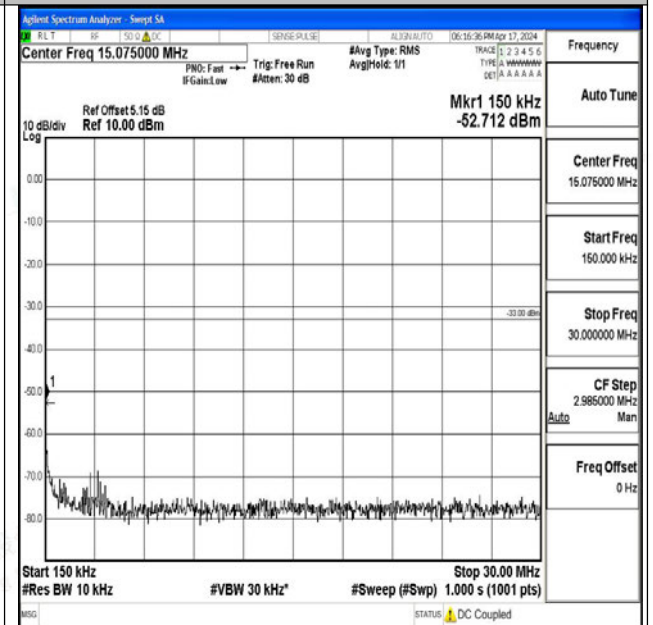

Band66_15MHz_16QAM_132597_1RB#0_3000~20000_3000~20000

Band66_20MHz_QPSK_132072_1RB#0_0.15~30_0.15~30