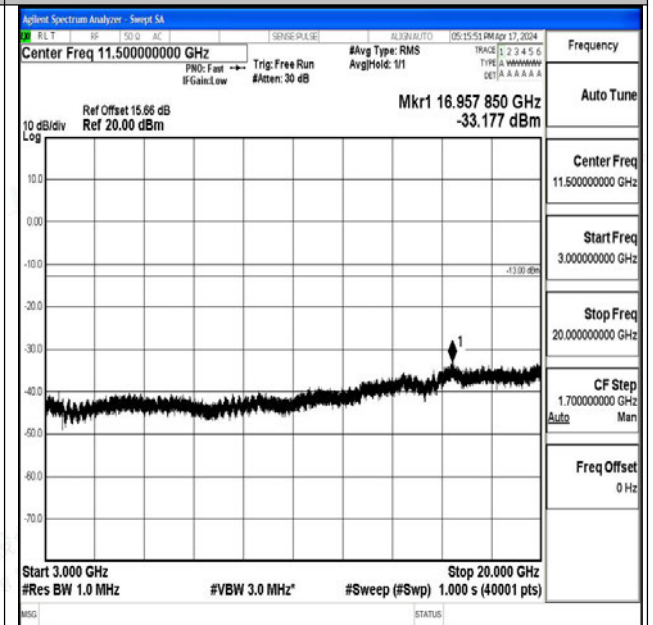

Band66_5MHz_16QAM_132322_1RB#0_30~1000_30~1000

Band66_5MHz_16QAM_132322_1RB#0_3000~20000_3000~20000