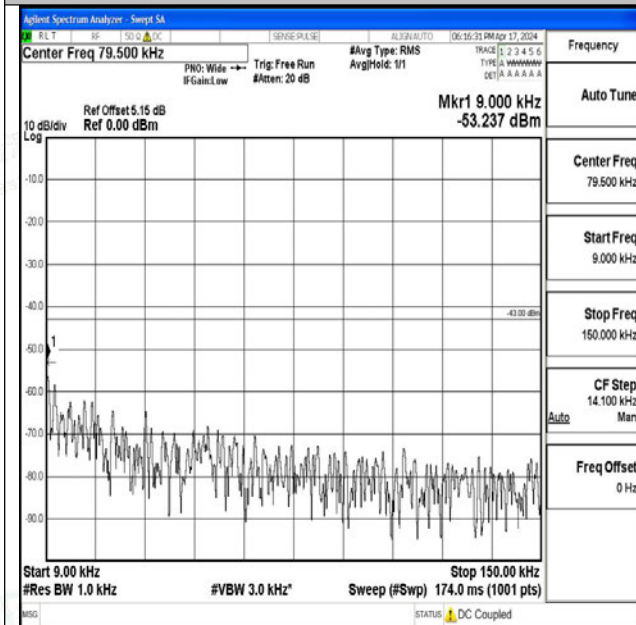

Band66_15MHz_16QAM_132597_1RB#0_1000~3000_1000~3000

Band66_20MHz_QPSK_132072_1RB#0_0.009~0.15_0.009~0.15