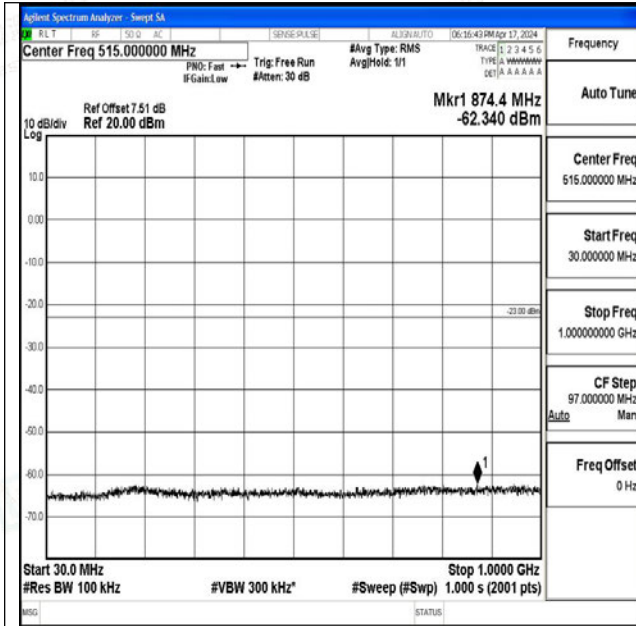

Band66\_15MHz\_16QAM\_132597\_1RB#0\_1000~3000\_1000~3000

Band66\_15MHz\_16QAM\_132597\_1RB#0\_3000~20000\_3000~20000

Band66\_20MHz\_QPSK\_132072\_1RB#0\_0.009~0.15\_0.009~0.15

Band66\_20MHz\_QPSK\_132072\_1RB#0\_0.15~30\_0.15~30