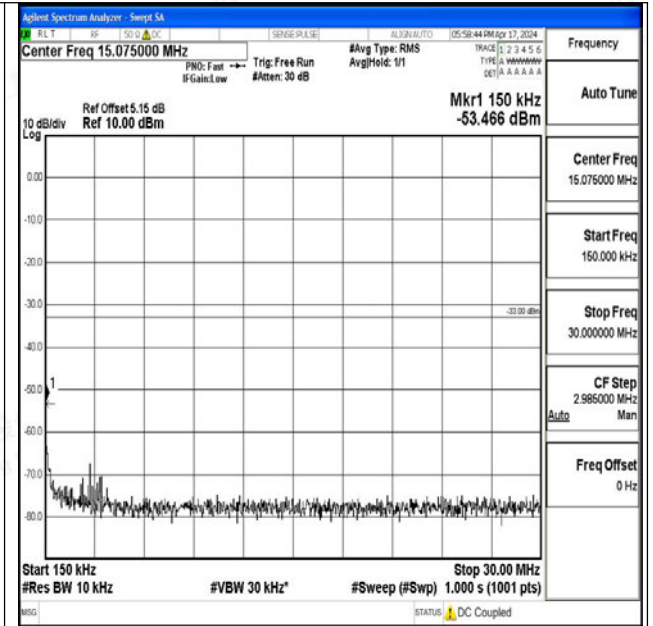

Band66_15MHz_16QAM_132322_1RB#0_3000~20000_3000~20000

Band66_15MHz_QPSK_132597_1RB#0_0.15~30_0.15~30