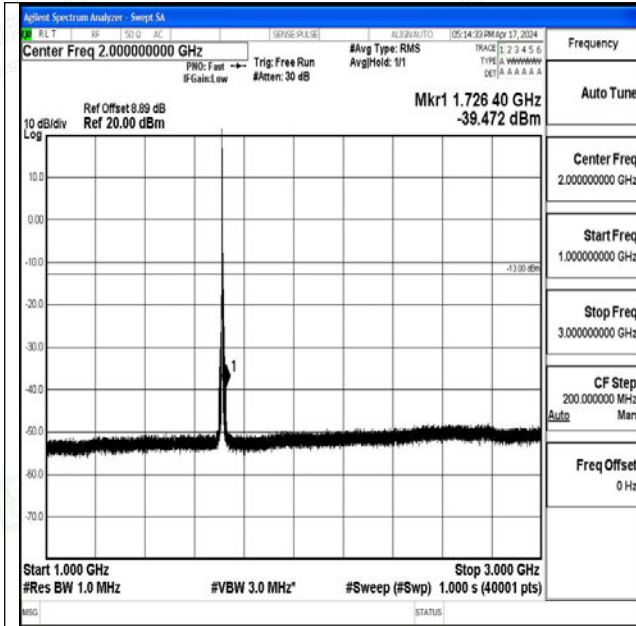

Band66\_5MHz\_QPSK\_131997\_1RB#0\_3000~20000\_30  
00~20000

Band66\_5MHz\_16QAM\_131997\_1RB#0\_0.009~0.15\_0.  
009~0.15

Band66\_5MHz\_16QAM\_131997\_1RB#0\_0.15~30\_0.15~30  
30

Band66\_5MHz\_16QAM\_131997\_1RB#0\_30~1000\_30~1000  
000