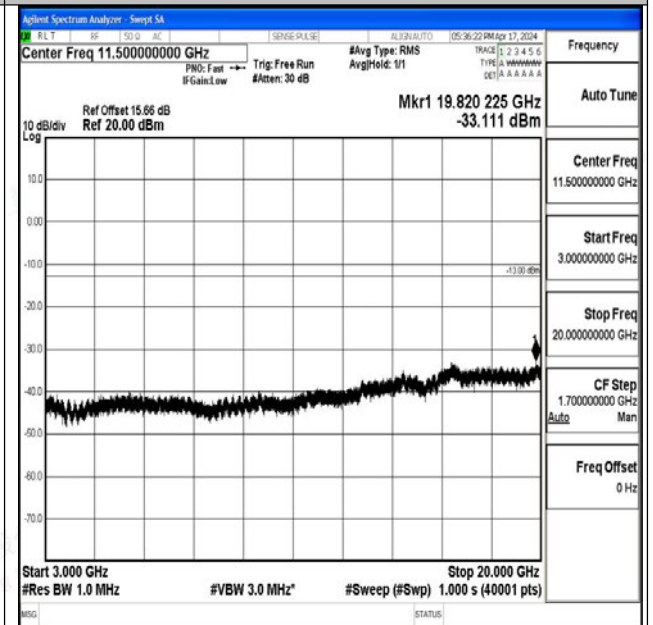

Band66_10MHz_16QAM_132022_1RB#0_30~1000_30~1000

Band66_10MHz_16QAM_132022_1RB#0_3000~20000_3000~20000