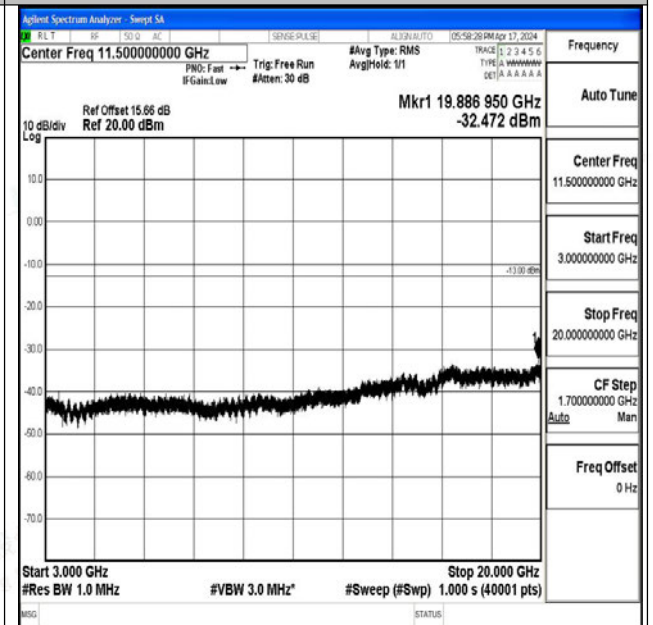

Band66_15MHz_16QAM_132322_1RB#0_30~1000_30~1000

Band66_15MHz_16QAM_132322_1RB#0_3000~20000_3000~20000