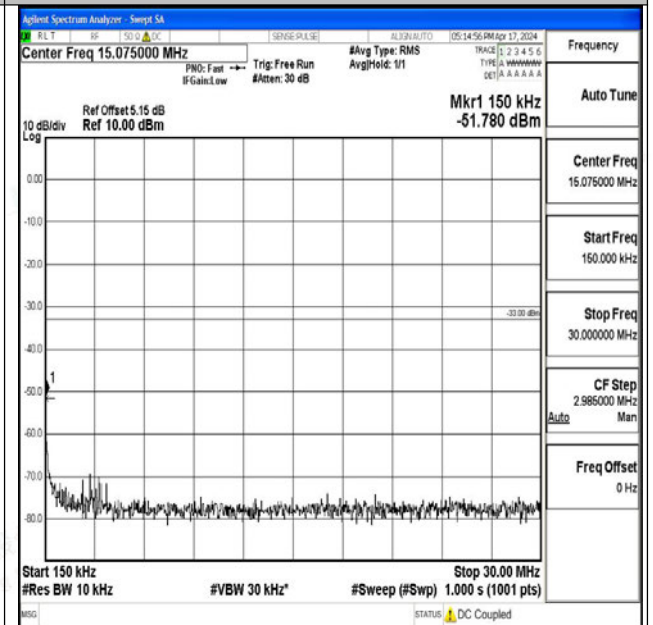

Band66_5MHz_16QAM_131997_1RB#0_3000~20000_3000~20000

Band66_5MHz_QPSK_132322_1RB#0_0.15~30_0.15~30