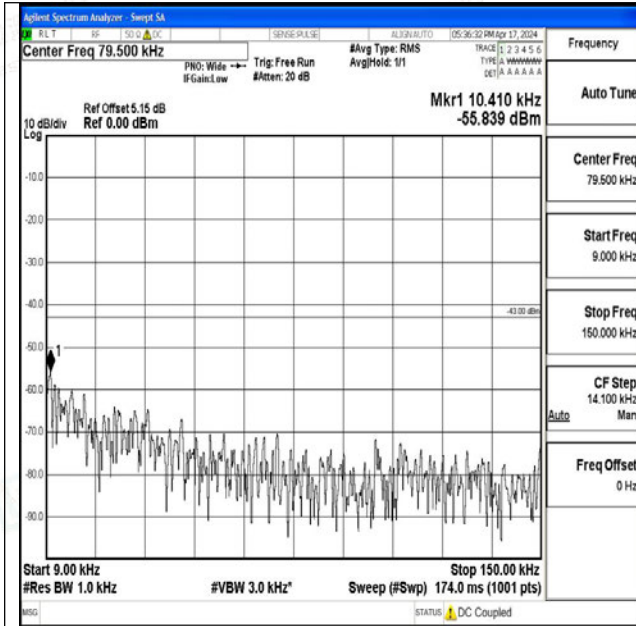

Band66\_10MHz\_16QAM\_132022\_1RB#0\_0.15~30\_0.15~30

Band66\_10MHz\_16QAM\_132022\_1RB#0\_30~1000\_30~1000

Band66\_10MHz\_16QAM\_132022\_1RB#0\_1000~3000\_1000~3000

Band66\_10MHz\_16QAM\_132022\_1RB#0\_3000~20000\_3000~20000