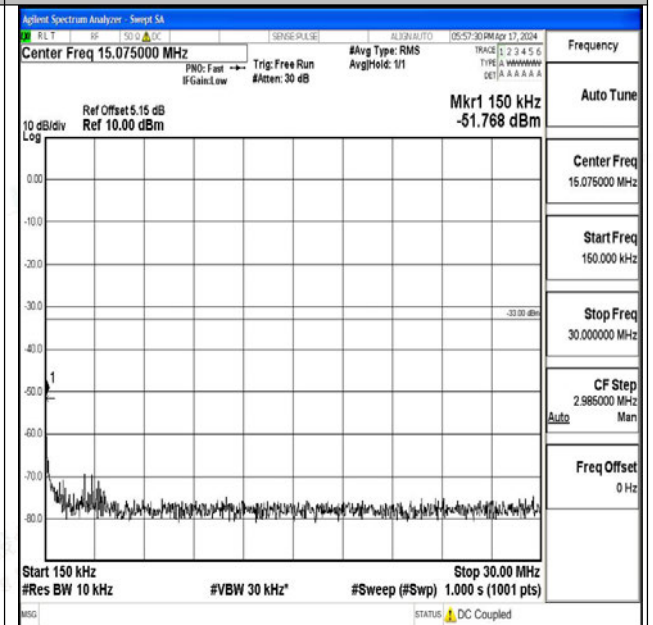

Band66_15MHz_16QAM_132047_1RB#0_3000~20000_3000~20000

Band66_15MHz_QPSK_132322_1RB#0_0.15~30_0.15~30