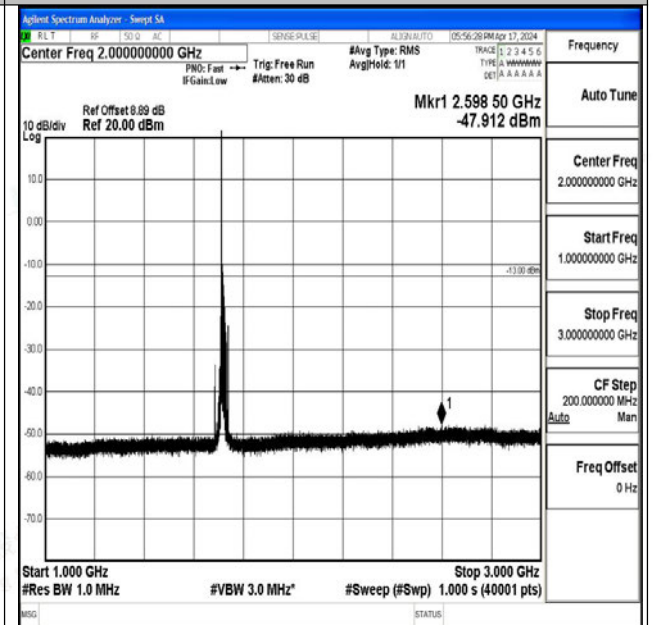

Band66_15MHz_QPSK_132047_1RB#0_0.15~30_0.15~30

Band66_15MHz_QPSK_132047_1RB#0_1000~3000_1000~3000