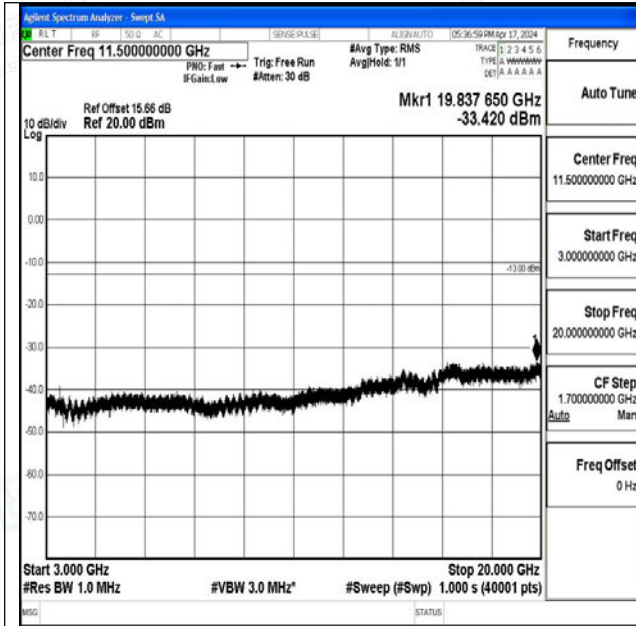

Band66\_10MHz\_QPSK\_132322\_1RB#0\_0.009~0.15\_0\_09~0.15

Band66\_10MHz\_QPSK\_132322\_1RB#0\_0.15~30\_0.15~30

Band66\_10MHz\_QPSK\_132322\_1RB#0\_30~1000\_30~1000

Band66\_10MHz\_QPSK\_132322\_1RB#0\_1000~3000\_1000~3000