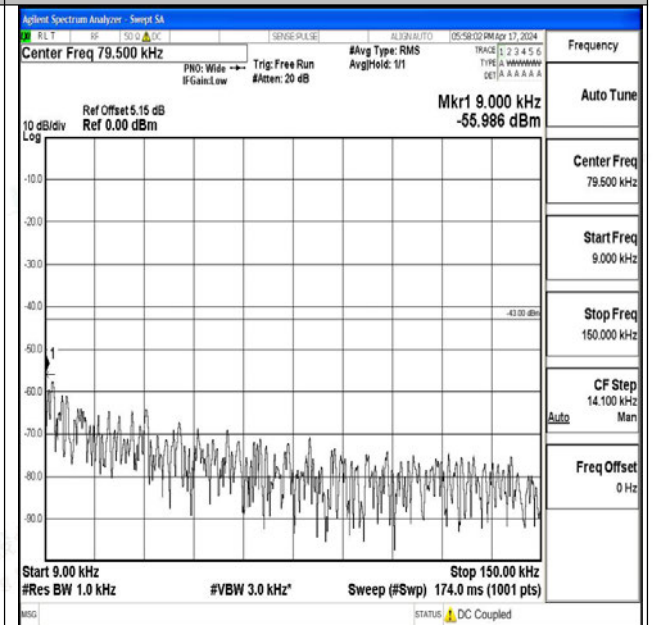

Band66_15MHz_QPSK_132322_1RB#0_1000~3000_1000~3000

Band66_15MHz_16QAM_132322_1RB#0_0.009~0.15_0.009~0.15