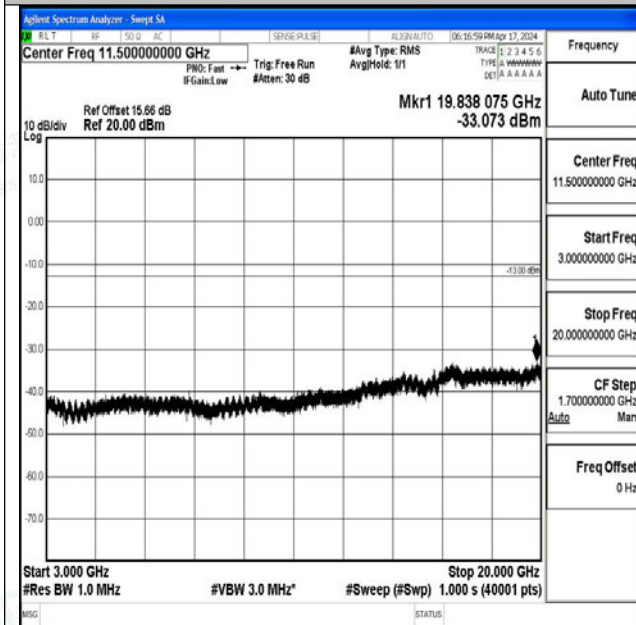

Band66_20MHz_QPSK_132072_1RB#0_30~1000_30~1000

Band66_20MHz_QPSK_132072_1RB#0_3000~20000_3000~20000