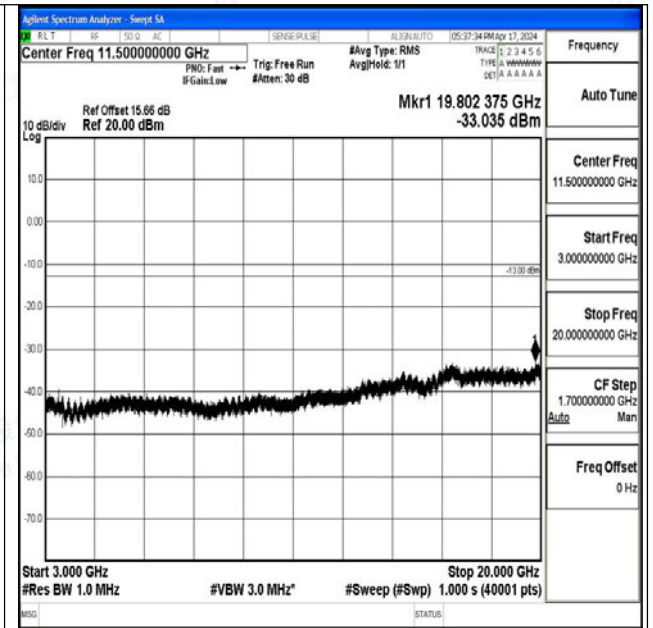

Band66_10MHz_16QAM_132322_1RB#0_30~1000_30~1000

Band66_10MHz_16QAM_132322_1RB#0_3000~20000_3000~20000