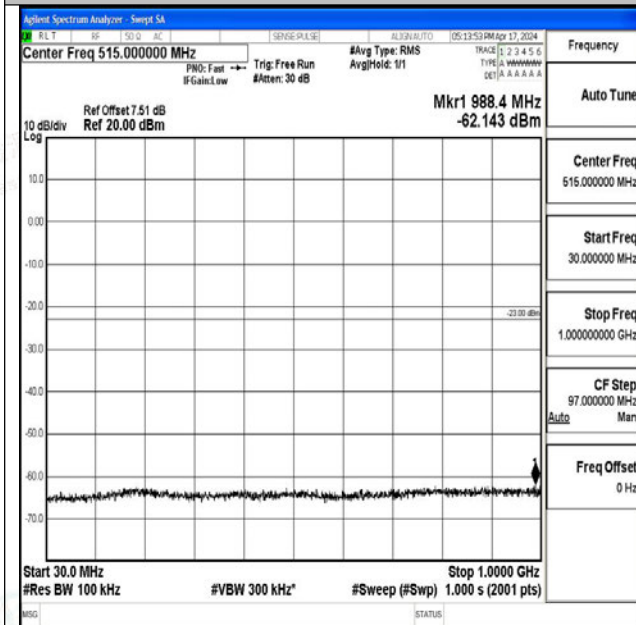

Band66\_5MHz\_QPSK\_131997\_1RB#0\_0.009~0.15\_0.00  
9~0.15

Band66\_5MHz\_QPSK\_131997\_1RB#0\_0.15~30\_0.15~3  
0

Band66\_5MHz\_QPSK\_131997\_1RB#0\_30~1000\_30~1000  
00

Band66\_5MHz\_QPSK\_131997\_1RB#0\_1000~3000\_1000~3000  
0~3000