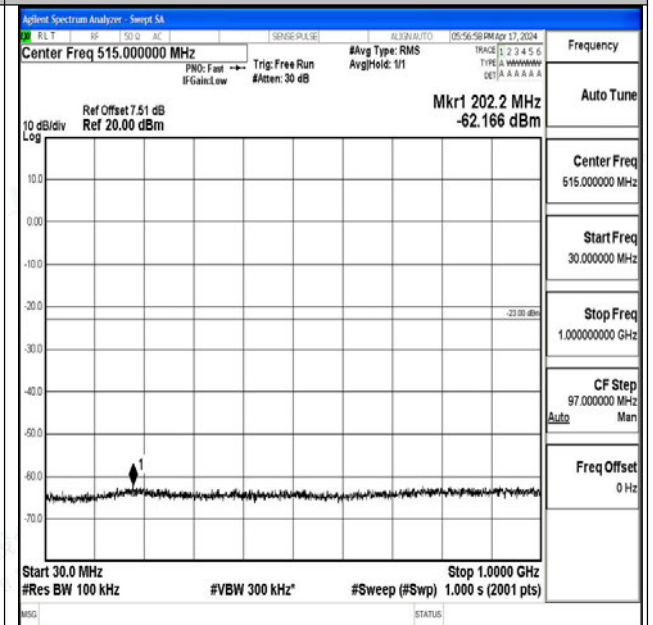

Band66_15MHz_16QAM_132047_1RB#0_0.009~0.15_0.009~0.15

Band66_15MHz_16QAM_132047_1RB#0_30~1000_30~1000