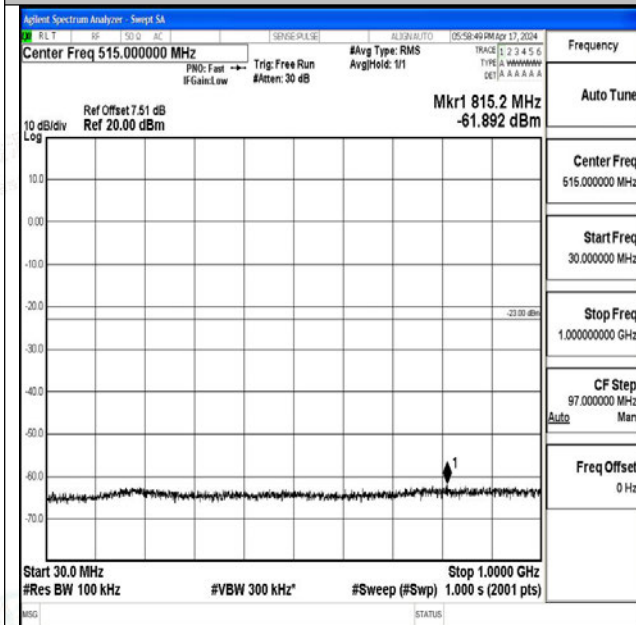

Band66_15MHz_QPSK_132597_1RB#0_0.009~0.15_0.09~0.15

Band66_15MHz_QPSK_132597_1RB#0_30~1000_30~1000