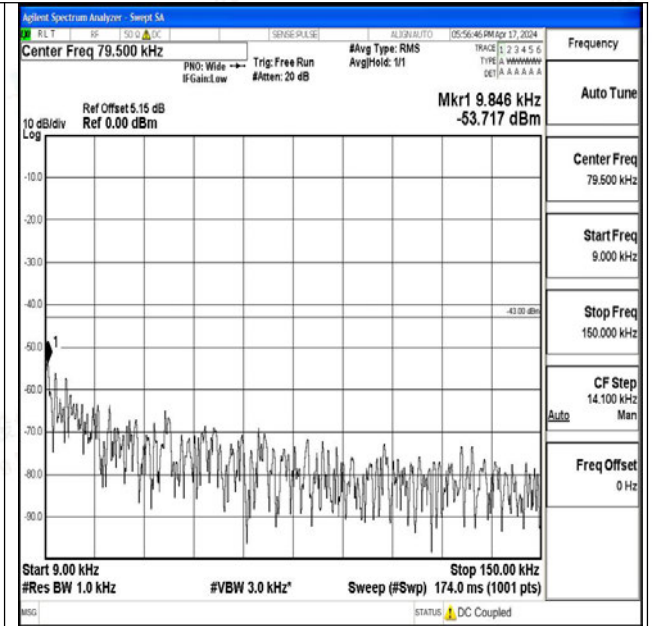

Band66_15MHz_QPSK_132047_1RB#0_1000~3000_1000~3000

Band66_15MHz_16QAM_132047_1RB#0_0.009~0.15_0.009~0.15