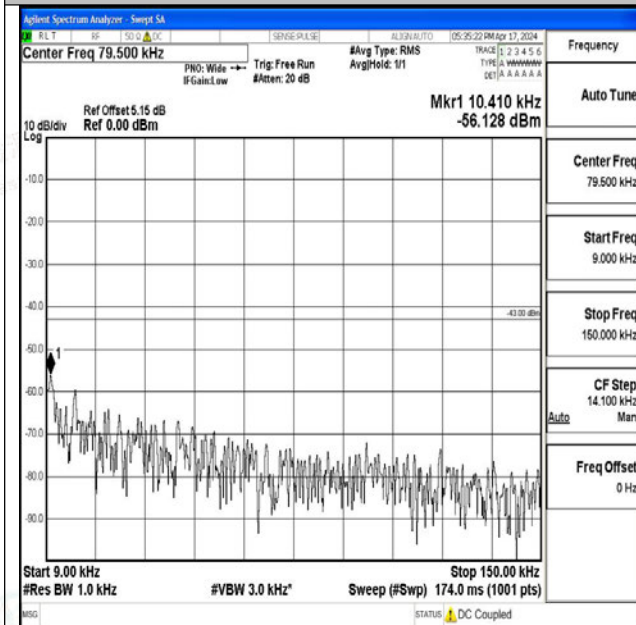

Band66_5MHz_16QAM_132647_1RB#0_1000~3000_1000~3000

Band66_10MHz_QPSK_132022_1RB#0_0.009~0.15_0.09~0.15