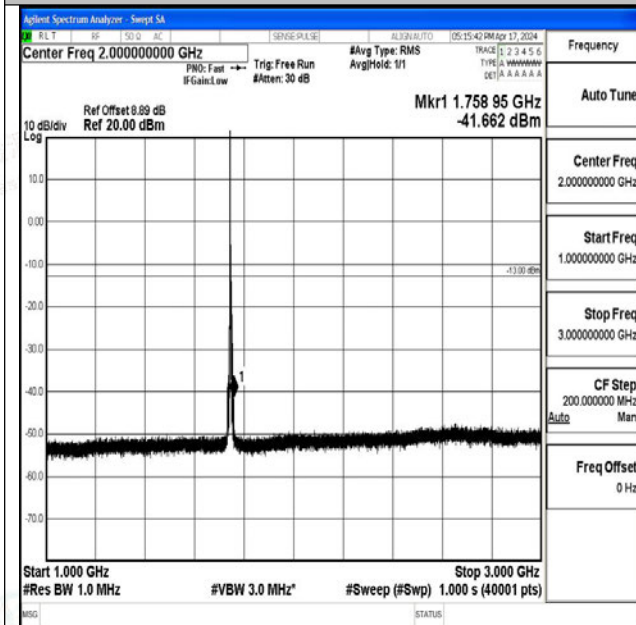

Band66_5MHz_16QAM_132322_1RB#0_0.15~30_0.15~30

Band66_5MHz_16QAM_132322_1RB#0_1000~3000_1000~3000