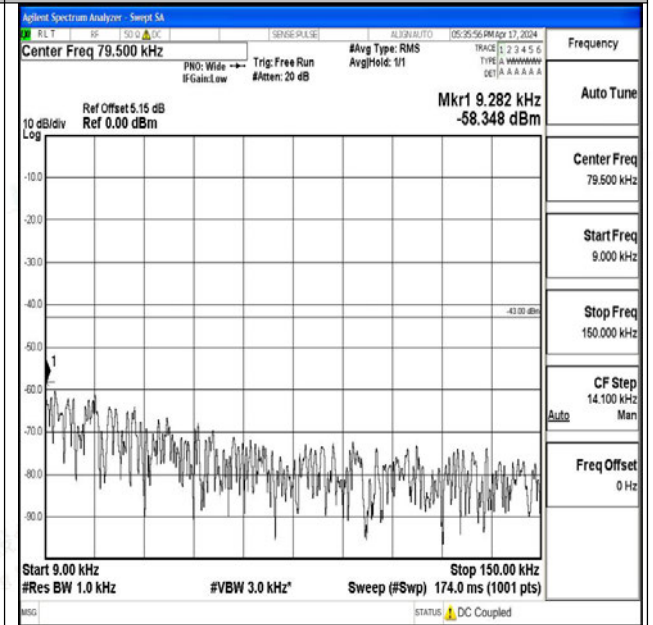

Band66_10MHz_QPSK_132022_1RB#0_1000~3000_1000~3000

Band66_10MHz_16QAM_132022_1RB#0_0.009~0.15_0.009~0.15