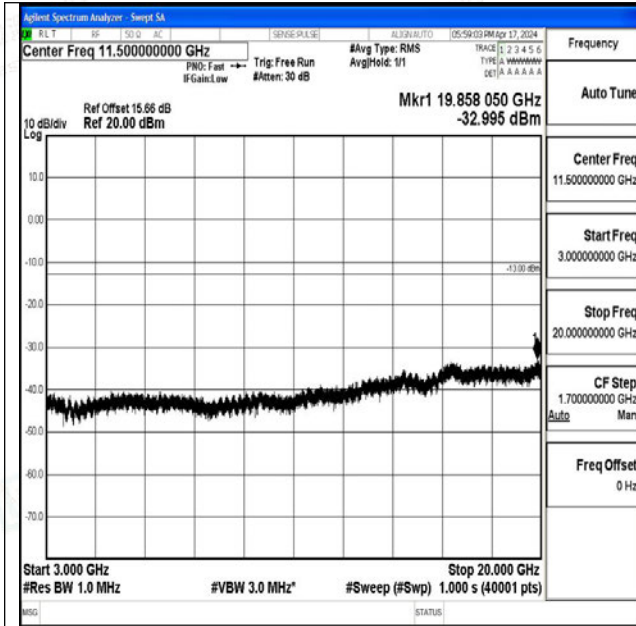

Band66\_15MHz\_QPSK\_132597\_1RB#0\_0.009~0.15\_0.09~0.15

Band66\_15MHz\_QPSK\_132597\_1RB#0\_0.15~30\_0.15~30

Band66\_15MHz\_QPSK\_132597\_1RB#0\_30~1000\_30~1000

Band66\_15MHz\_QPSK\_132597\_1RB#0\_1000~3000\_1000~3000