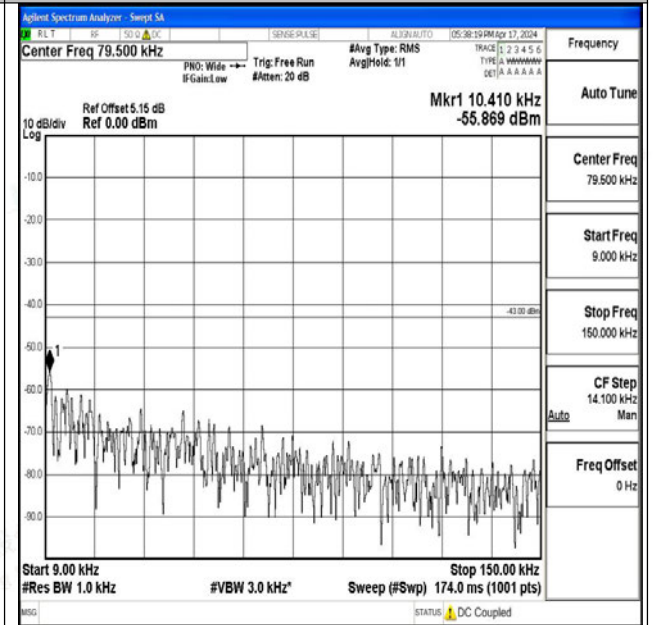

Band66_10MHz_QPSK_132622_1RB#0_1000~3000_1000~3000

Band66_10MHz_16QAM_132622_1RB#0_0.009~0.15_0.009~0.15