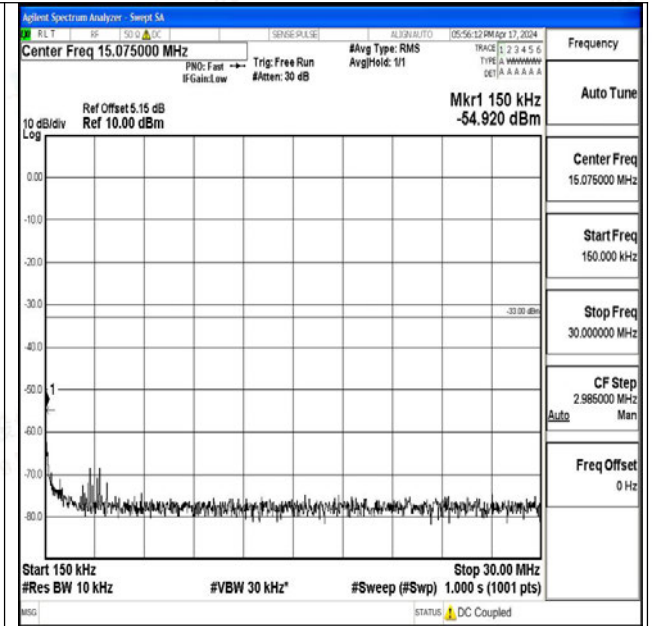

Band66_10MHz_16QAM_132622_1RB#0_3000~20000_3000~20000

Band66_15MHz_QPSK_132047_1RB#0_0.15~30_0.15~30