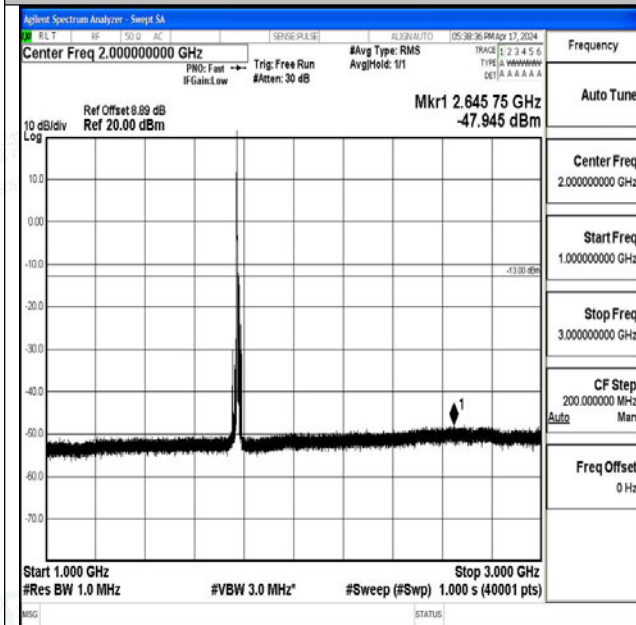

Band66_10MHz_16QAM_132622_1RB#0_0.15~30_0.15~30

Band66_10MHz_16QAM_132622_1RB#0_1000~3000_1000~3000