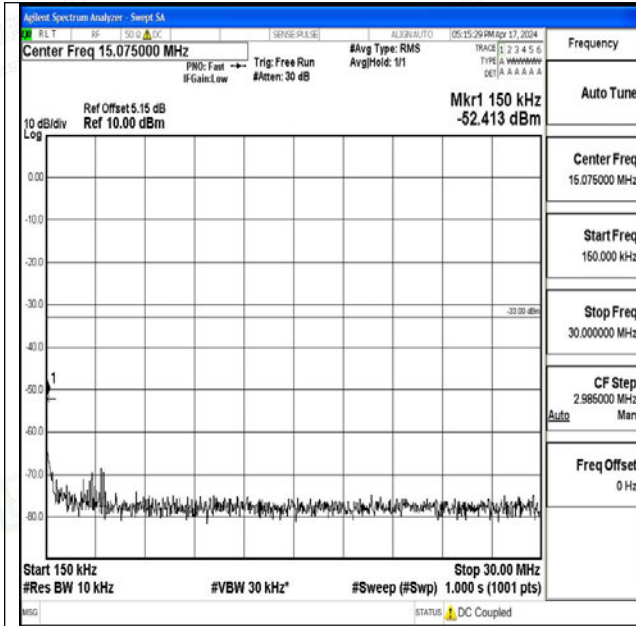

Band66\_5MHz\_QPSK\_132322\_1RB#0\_30~1000\_30~1000

Band66\_5MHz\_QPSK\_132322\_1RB#0\_1000~3000\_1000~3000

Band66\_5MHz\_QPSK\_132322\_1RB#0\_3000~20000\_3000~20000

Band66\_5MHz\_16QAM\_132322\_1RB#0\_0.009~0.15\_0.009~0.15