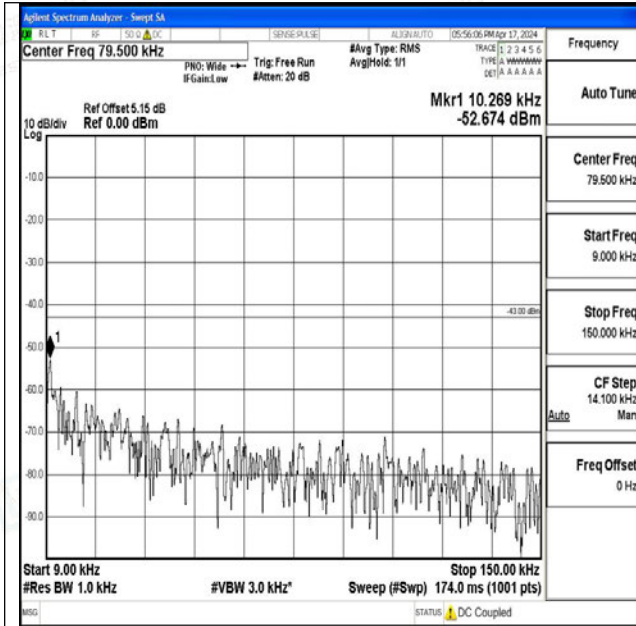

Band66\_10MHz\_16QAM\_132622\_1RB#0\_0.15~30\_0.15~30

Band66\_10MHz\_16QAM\_132622\_1RB#0\_30~1000\_30~1000

Band66\_10MHz\_16QAM\_132622\_1RB#0\_1000~3000\_1000~3000

Band66\_10MHz\_16QAM\_132622\_1RB#0\_3000~20000\_3000~20000