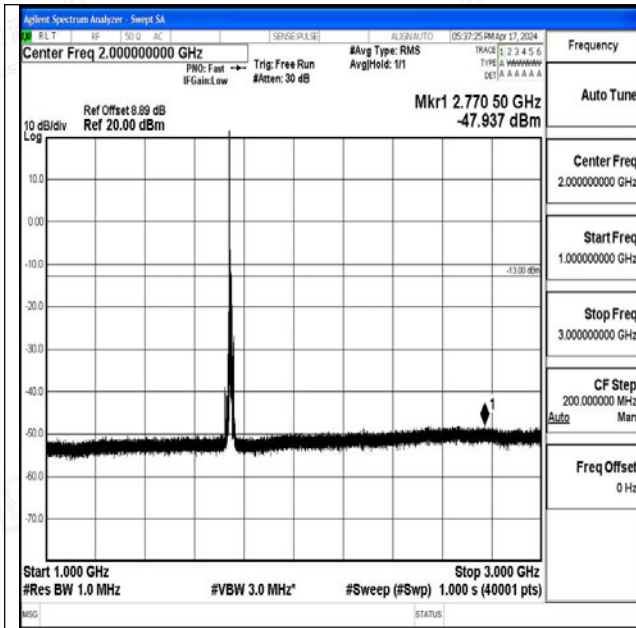

Band66\_10MHz\_QPSK\_132322\_1RB#0\_3000~20000\_3000~20000

Band66\_10MHz\_16QAM\_132322\_1RB#0\_0.009~0.15\_0.009~0.15

Band66\_10MHz\_16QAM\_132322\_1RB#0\_0.15~30\_0.15~30

Band66\_10MHz\_16QAM\_132322\_1RB#0\_30~1000\_30~1000