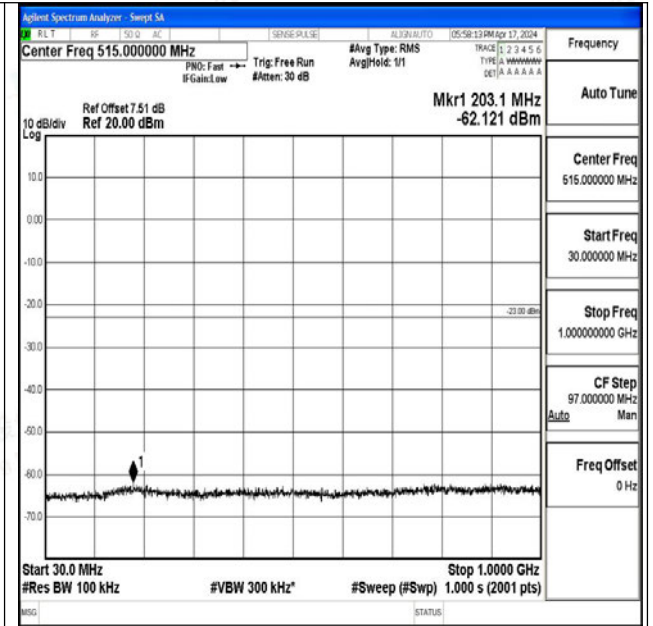

Band66_15MHz_16QAM_132322_1RB#0_0.009~0.15_0.009~0.15

Band66_15MHz_16QAM_132322_1RB#0_30~1000_30~1000