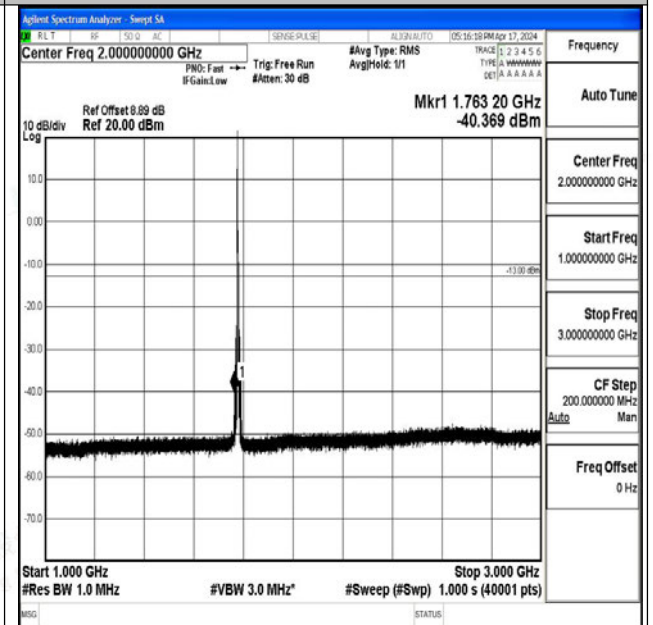

Band66_5MHz_QPSK_132647_1RB#0_0.15~30_0.15~3
0

Band66_5MHz_QPSK_132647_1RB#0_1000~3000_1000~3000
0~3000