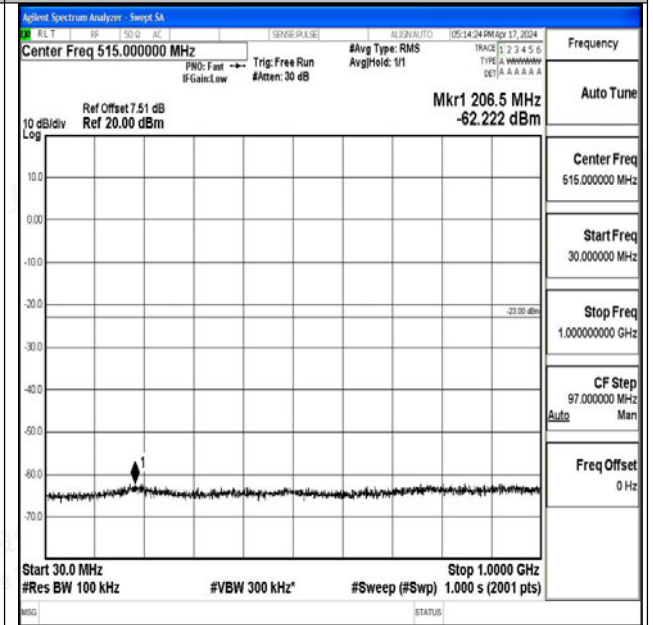

Band66_5MHz_16QAM_131997_1RB#0_0.009~0.15_0.
009~0.15

Band66_5MHz_16QAM_131997_1RB#0_30~1000_30~1000
000