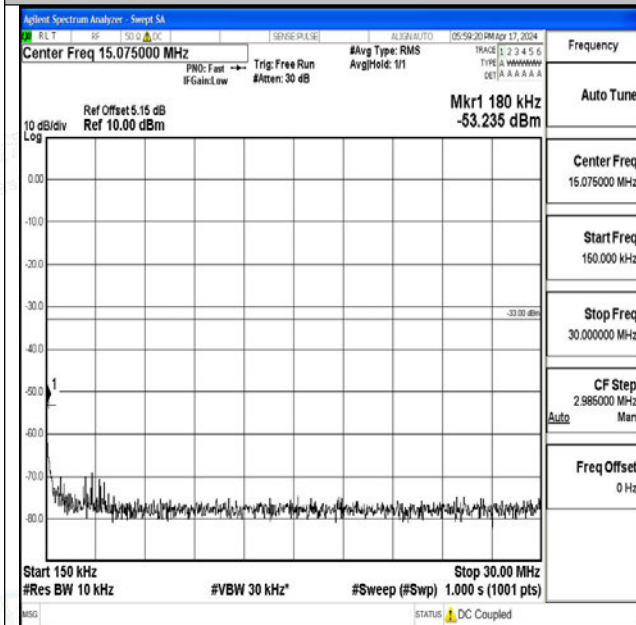

Band66_15MHz_QPSK_132597_1RB#0_3000~20000_3000~20000

Band66_15MHz_16QAM_132597_1RB#0_0.15~30_0.15~30