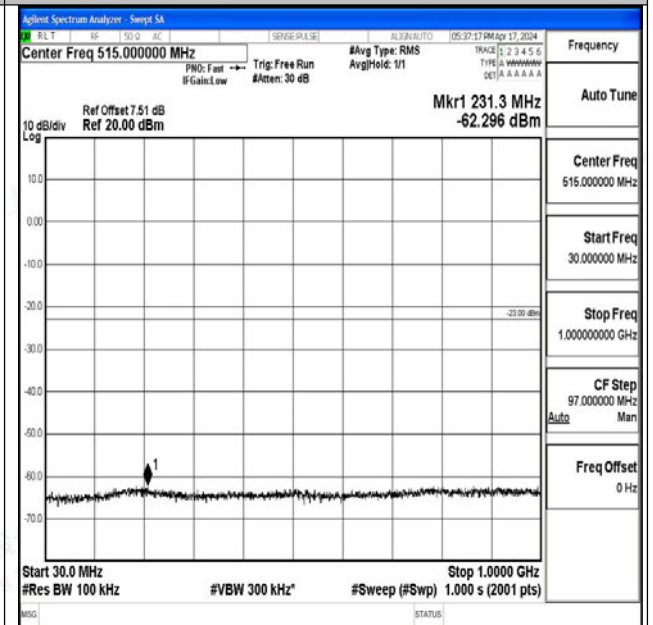

Band66_10MHz_16QAM_132322_1RB#0_0.009~0.15_0.009~0.15

Band66_10MHz_16QAM_132322_1RB#0_30~1000_30~1000