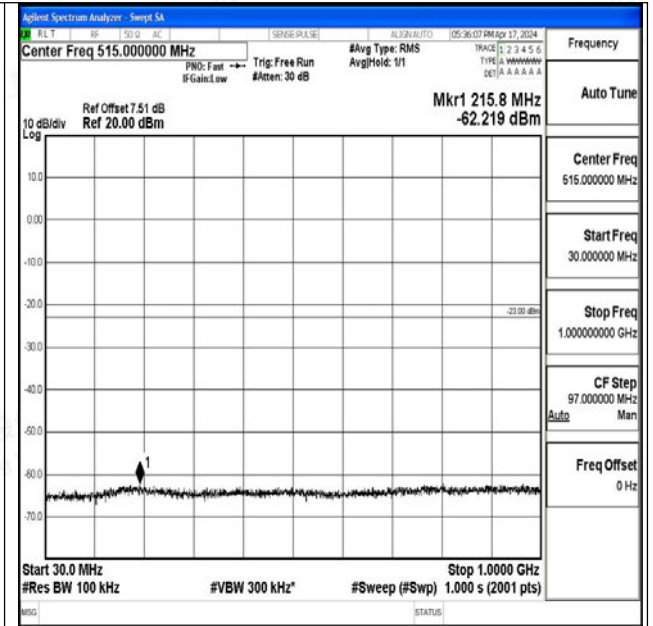

Band66_10MHz_16QAM_132022_1RB#0_0.009~0.15_0.009~0.15

Band66_10MHz_16QAM_132022_1RB#0_30~1000_30~1000