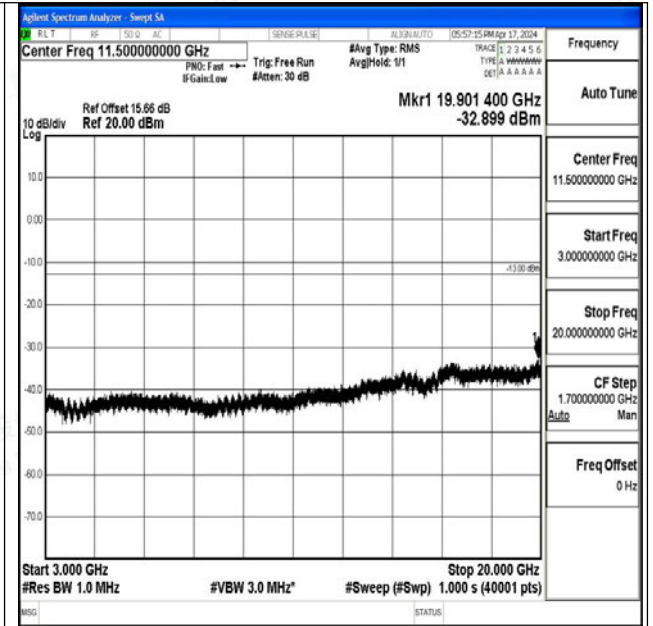

Band66_15MHz_16QAM_132047_1RB#0_30~1000_30~1000

Band66_15MHz_16QAM_132047_1RB#0_3000~20000_3000~20000