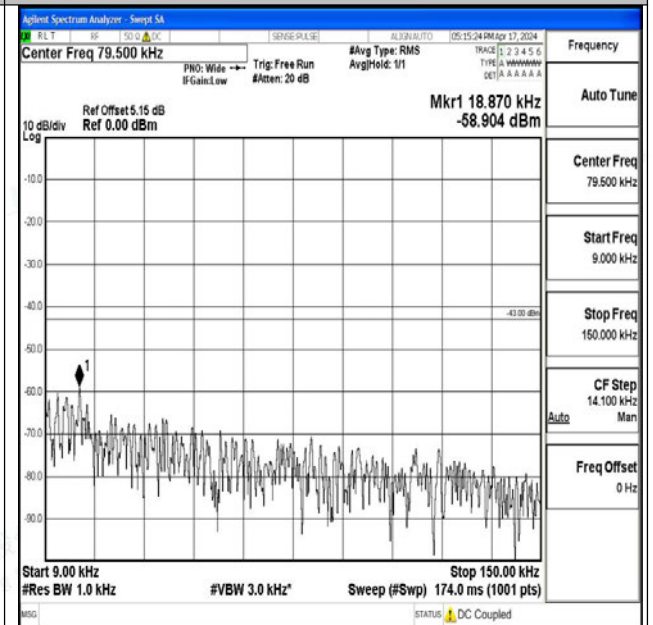

Band66_5MHz_QPSK_132322_1RB#0_1000~3000_1000~3000

Band66_5MHz_16QAM_132322_1RB#0_0.009~0.15_0.009~0.15