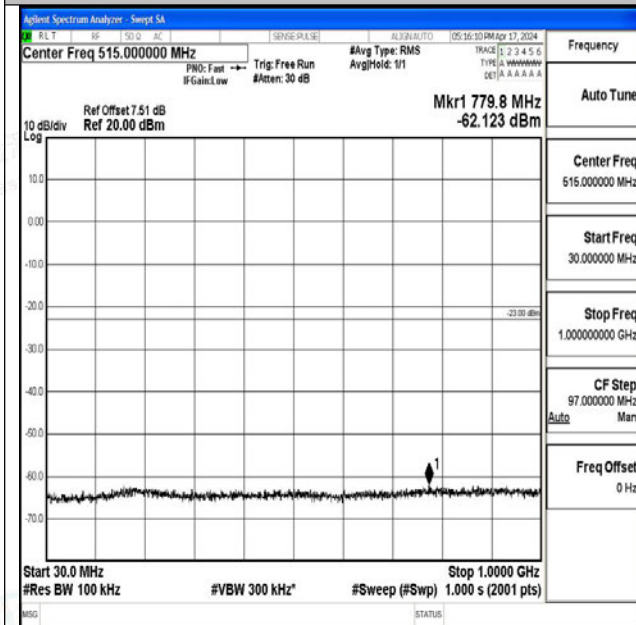

Band66_5MHz_QPSK_132647_1RB#0_0.009~0.15_0.00
9~0.15

Band66_5MHz_QPSK_132647_1RB#0_30~1000_30~1000
00