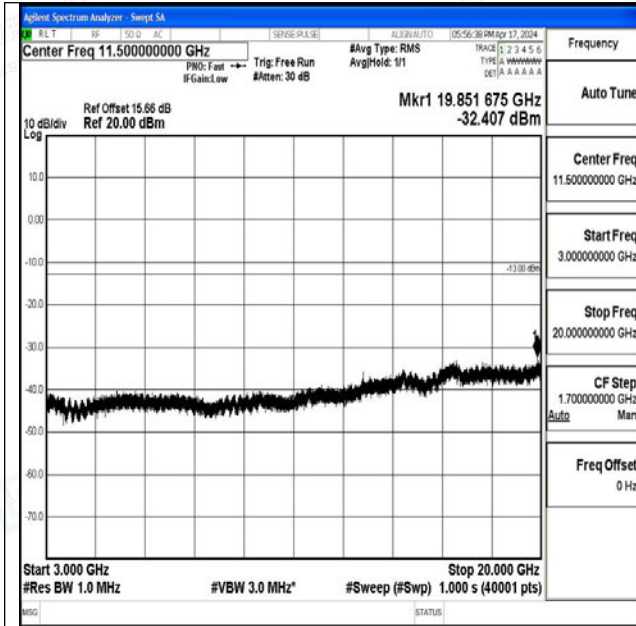

Band66\_15MHz\_QPSK\_132047\_1RB#0\_0.009~0.15\_0\_0

Band66\_15MHz\_QPSK\_132047\_1RB#0\_0.15~30\_0.15~30

Band66\_15MHz\_QPSK\_132047\_1RB#0\_30~1000\_30~1000

Band66\_15MHz\_QPSK\_132047\_1RB#0\_1000~3000\_1000~3000