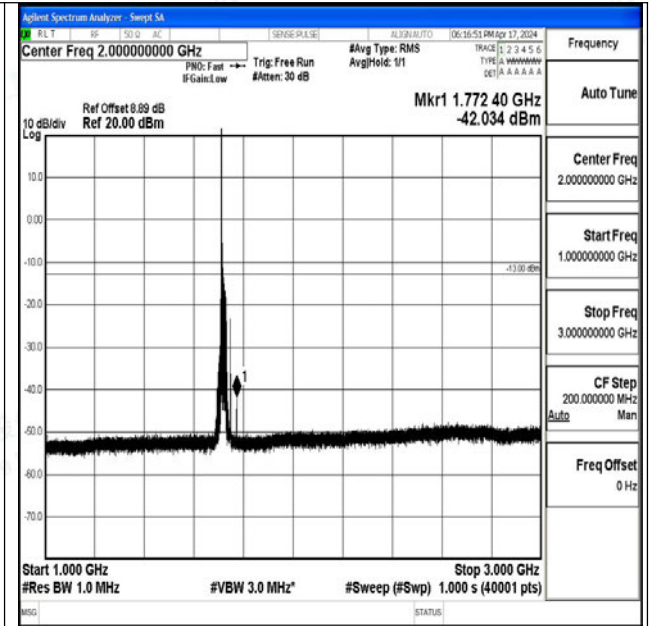

Band66_20MHz_QPSK_132072_1RB#0_0.15~30_0.15~30

Band66_20MHz_QPSK_132072_1RB#0_1000~3000_1000~3000