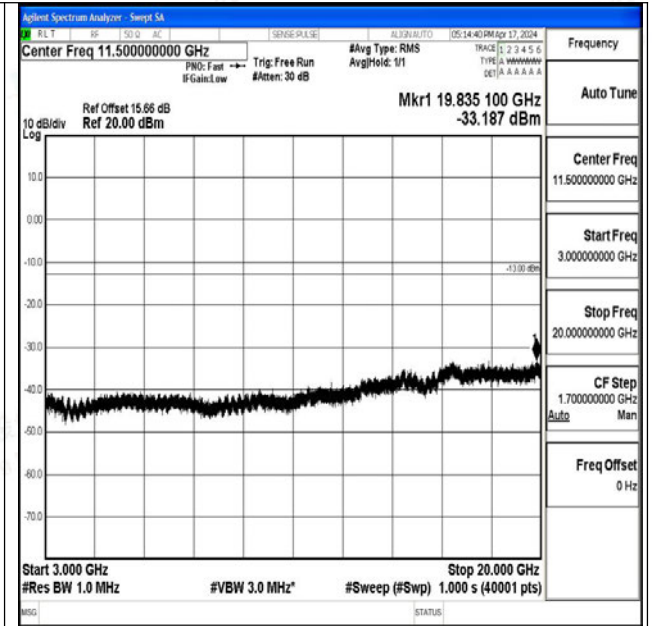

Band66_5MHz_16QAM_131997_1RB#0_30~1000_30~1000
000

Band66_5MHz_16QAM_131997_1RB#0_3000~20000_3000~20000