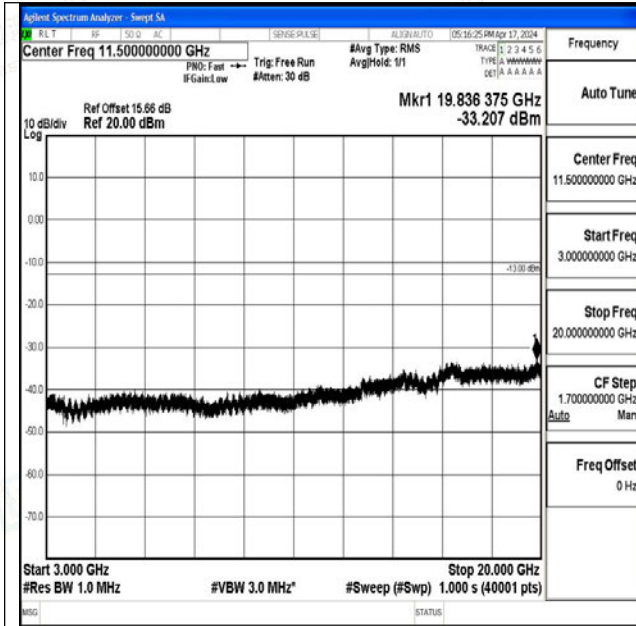

Band66\_5MHz\_QPSK\_132647\_1RB#0\_0.009~0.15\_0.00  
9~0.15

Band66\_5MHz\_QPSK\_132647\_1RB#0\_0.15~30\_0.15~3  
0

Band66\_5MHz\_QPSK\_132647\_1RB#0\_30~1000\_30~1000  
00

Band66\_5MHz\_QPSK\_132647\_1RB#0\_1000~3000\_1000~3000  
0~3000