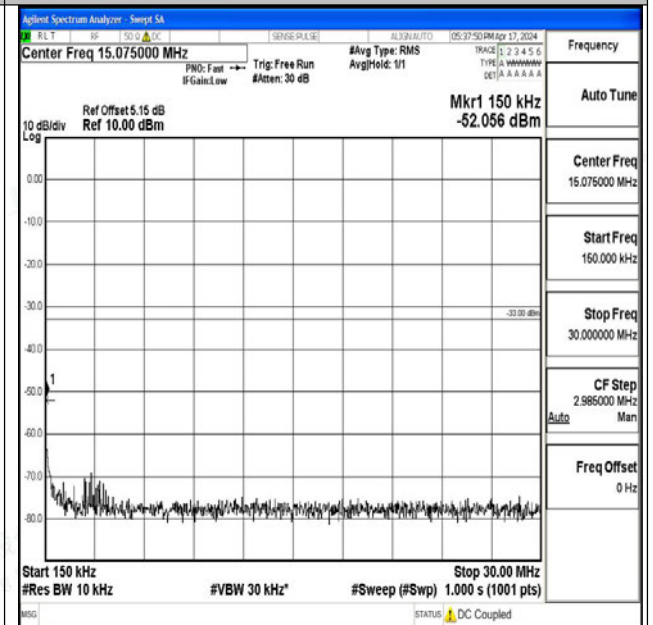

Band66_10MHz_16QAM_132322_1RB#0_3000~20000_3000~20000

Band66_10MHz_QPSK_132622_1RB#0_0.15~30_0.15~30