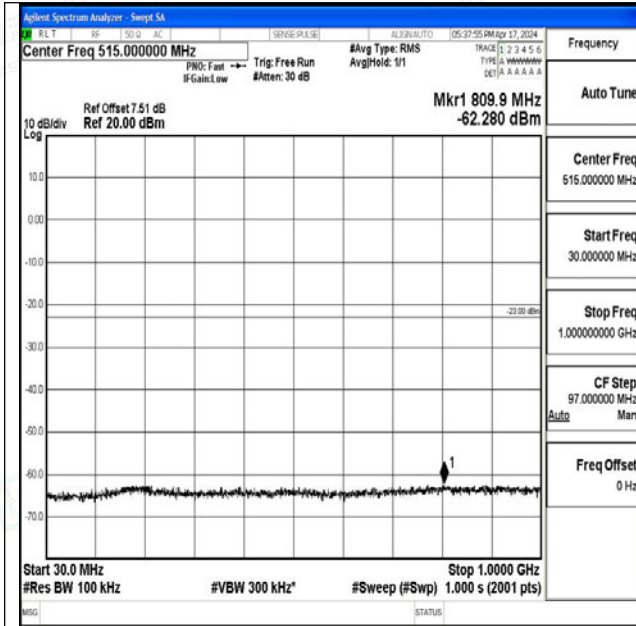

Band66\_10MHz\_16QAM\_132322\_1RB#0\_1000~3000\_1000~3000

Band66\_10MHz\_16QAM\_132322\_1RB#0\_3000~20000\_3000~20000

Band66\_10MHz\_QPSK\_132622\_1RB#0\_0.009~0.15\_0.09~0.15

Band66\_10MHz\_QPSK\_132622\_1RB#0\_0.15~30\_0.15~30