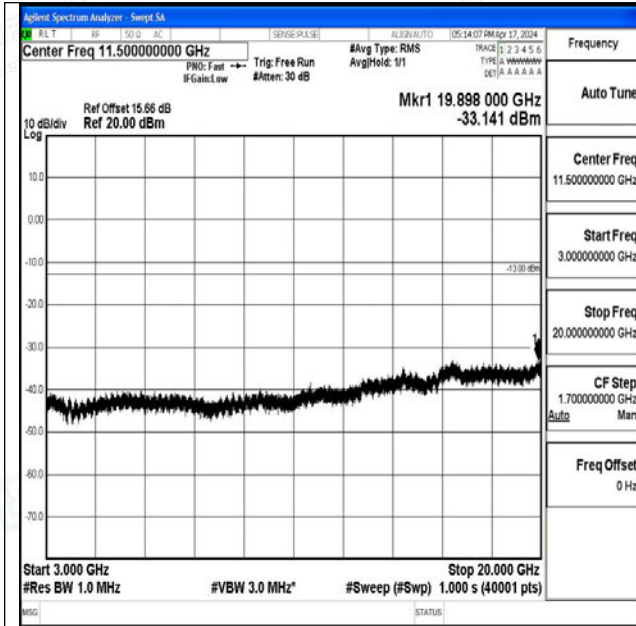

Band66\_5MHz\_QPSK\_131997\_1RB#0\_0.009~0.15\_0.00  
9~0.15

Band66\_5MHz\_QPSK\_131997\_1RB#0\_0.15~30\_0.15~3  
0

Band66\_5MHz\_QPSK\_131997\_1RB#0\_30~1000\_30~1000  
00

Band66\_5MHz\_QPSK\_131997\_1RB#0\_1000~3000\_1000~3000  
0~3000