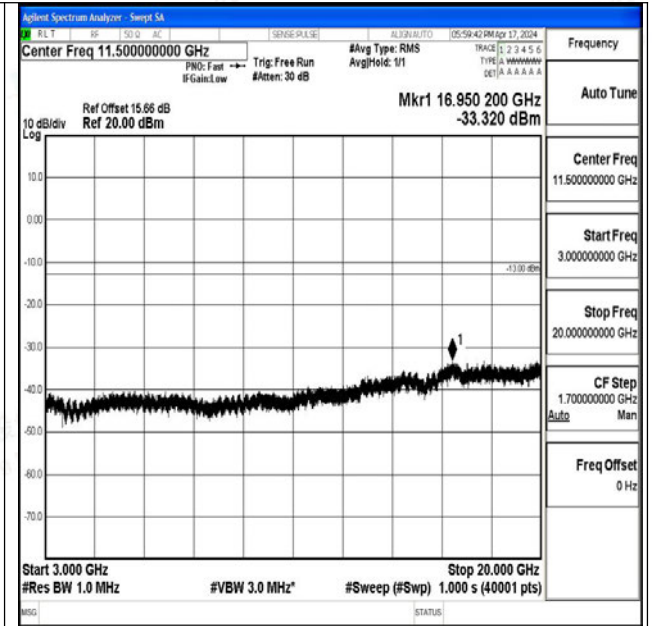

Band66_15MHz_16QAM_132597_1RB#0_30~1000_30~1000

Band66_15MHz_16QAM_132597_1RB#0_3000~20000_3000~20000