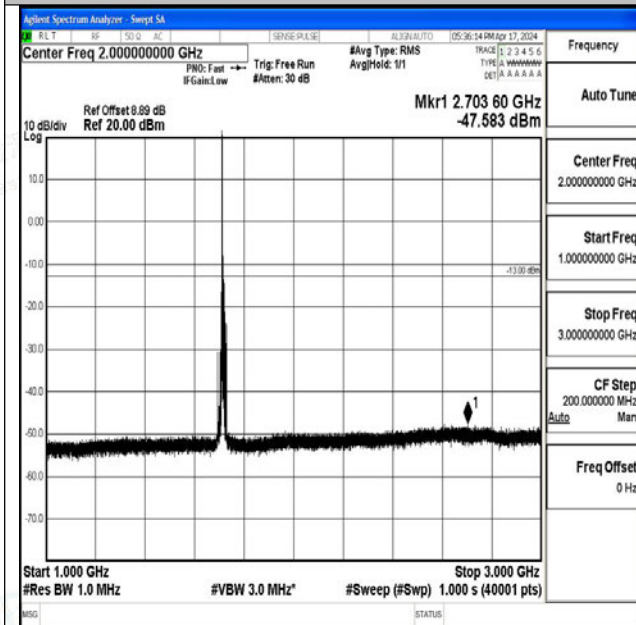

Band66_10MHz_16QAM_132022_1RB#0_0.15~30_0.15~30

Band66_10MHz_16QAM_132022_1RB#0_1000~3000_1000~3000