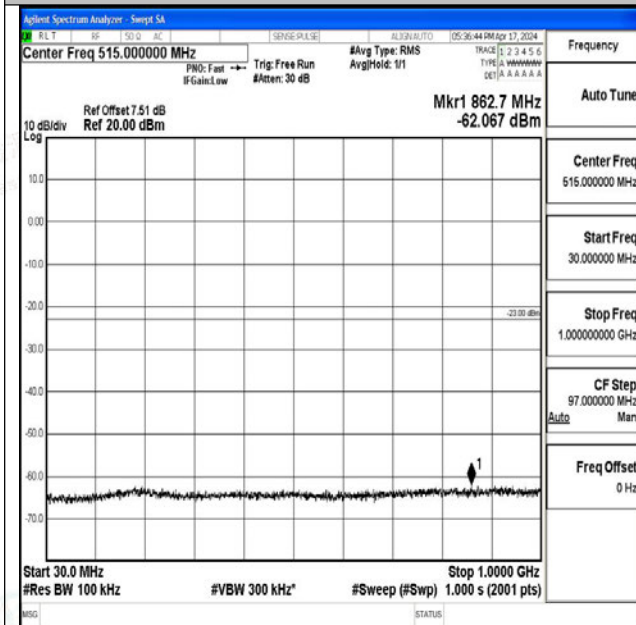

Band66_10MHz_QPSK_132322_1RB#0_0.009~0.15_0_09~0.15

Band66_10MHz_QPSK_132322_1RB#0_30~1000_30~1000