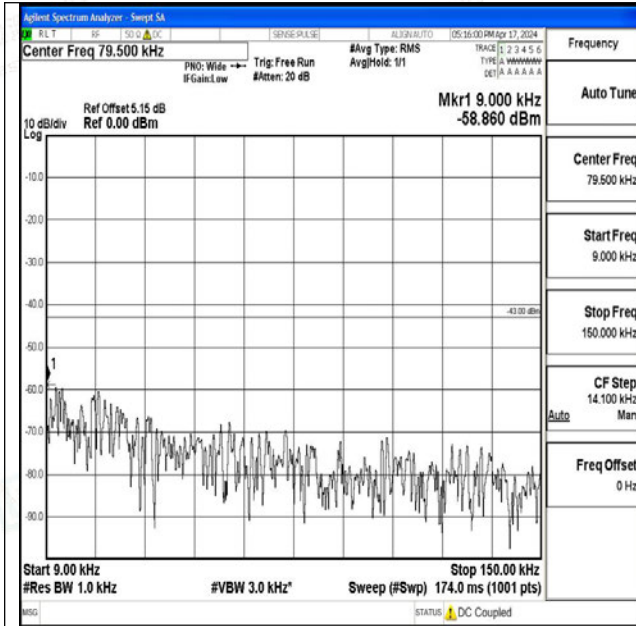

Band66\_5MHz\_16QAM\_132322\_1RB#0\_0.15~30\_0.15~30

Band66\_5MHz\_16QAM\_132322\_1RB#0\_30~1000\_30~1000

Band66\_5MHz\_16QAM\_132322\_1RB#0\_1000~3000\_1000~3000

Band66\_5MHz\_16QAM\_132322\_1RB#0\_3000~20000\_3000~20000