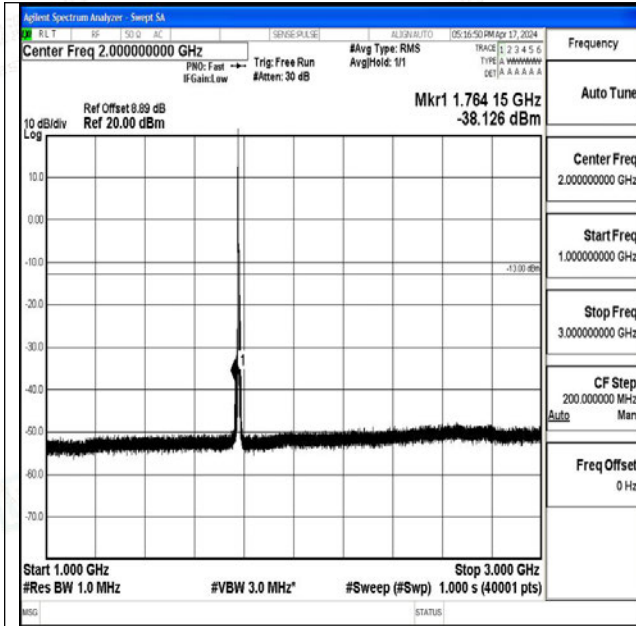

Band66\_5MHz\_QPSK\_132647\_1RB#0\_3000~20000\_30  
00~20000

Band66\_5MHz\_16QAM\_132647\_1RB#0\_0.009~0.15\_0.  
009~0.15

Band66\_5MHz\_16QAM\_132647\_1RB#0\_0.15~30\_0.15~30  
30

Band66\_5MHz\_16QAM\_132647\_1RB#0\_30~1000\_30~1000  
000