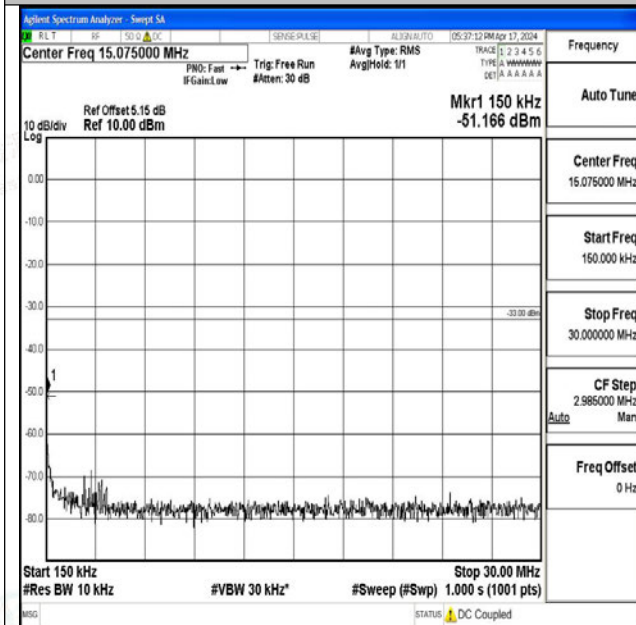

Band66_10MHz_QPSK_132322_1RB#0_3000~20000_3000~20000

Band66_10MHz_16QAM_132322_1RB#0_0.15~30_0.15~30