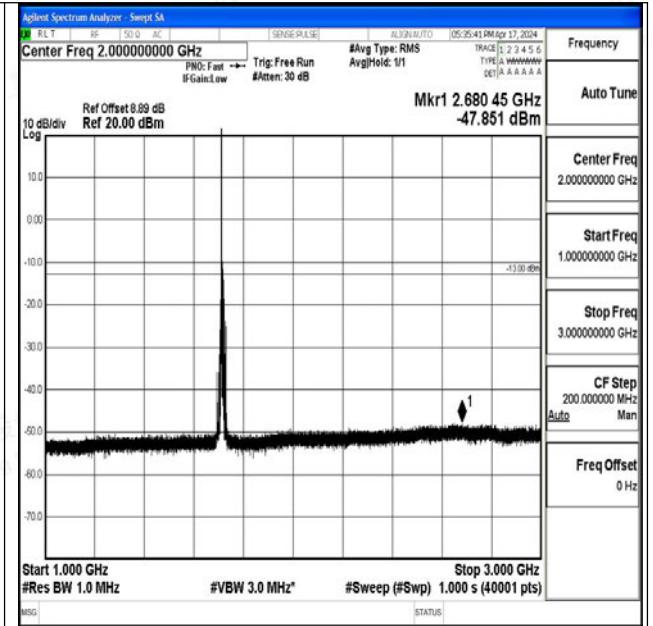

Band66_10MHz_QPSK_132022_1RB#0_0.15~30_0.15~30

Band66_10MHz_QPSK_132022_1RB#0_1000~3000_1000~3000