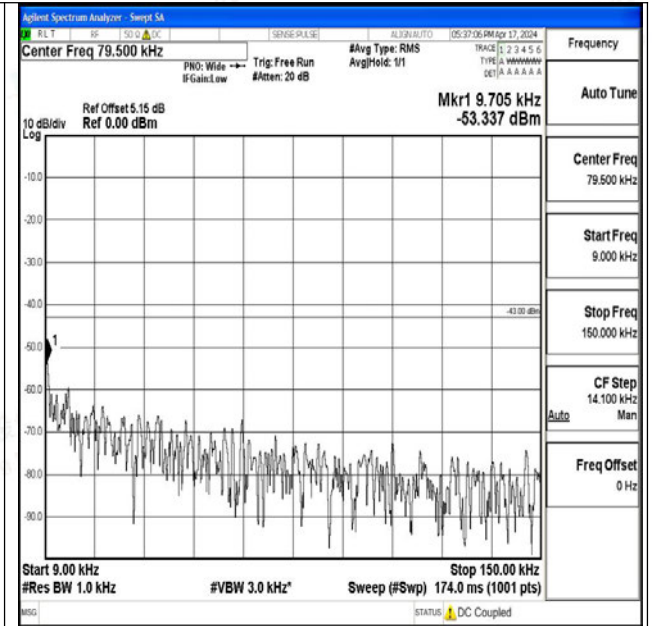

Band66_10MHz_QPSK_132322_1RB#0_1000~3000_1000~3000

Band66_10MHz_16QAM_132322_1RB#0_0.009~0.15_0.009~0.15