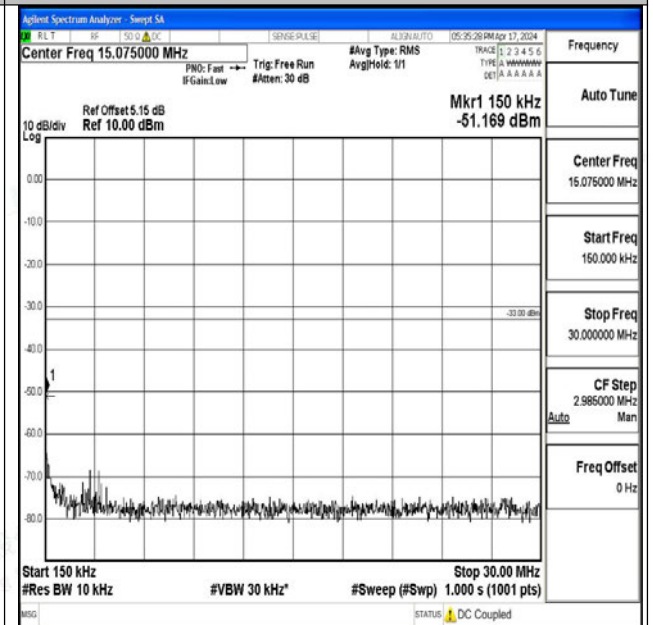

Band66_5MHz_16QAM_132647_1RB#0_3000~20000_3000~20000

Band66_10MHz_QPSK_132022_1RB#0_0.15~30_0.15~30