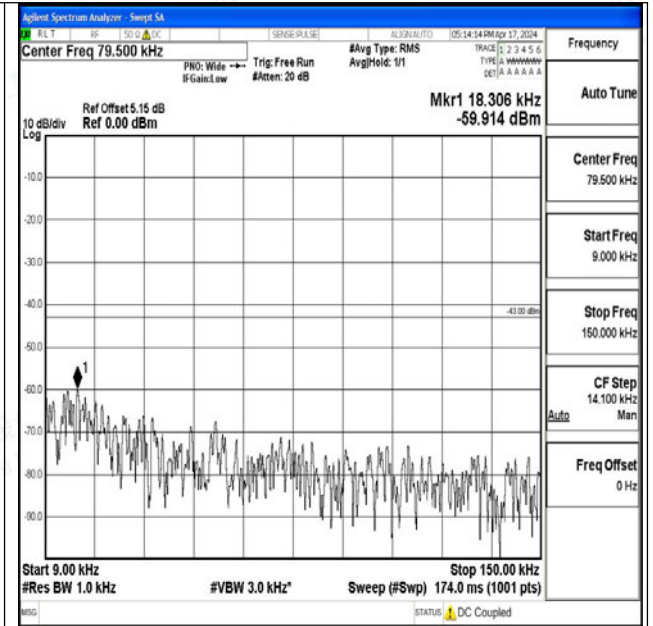

Band66_5MHz_QPSK_131997_1RB#0_1000~3000_1000~3000
0~3000

Band66_5MHz_16QAM_131997_1RB#0_0.009~0.15_0.
009~0.15