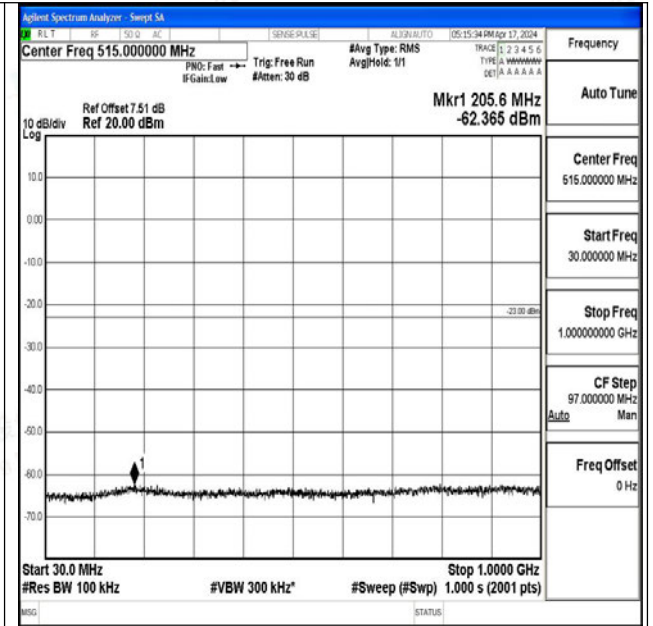

Band66_5MHz_16QAM_132322_1RB#0_0.009~0.15_0.009~0.15

Band66_5MHz_16QAM_132322_1RB#0_30~1000_30~1000