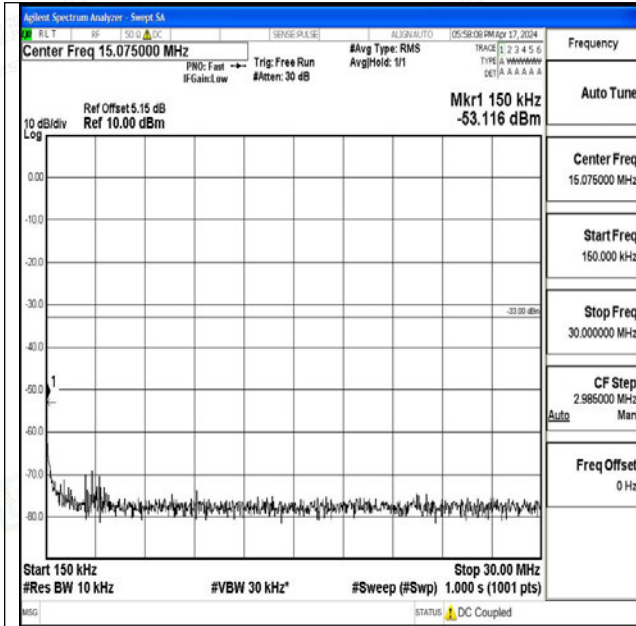

Band66\_15MHz\_QPSK\_132322\_1RB#0\_30~1000\_30~1000

Band66\_15MHz\_QPSK\_132322\_1RB#0\_1000~3000\_1000~3000

Band66\_15MHz\_QPSK\_132322\_1RB#0\_3000~20000\_3000~20000

Band66\_15MHz\_16QAM\_132322\_1RB#0\_0.009~0.15\_0.009~0.15