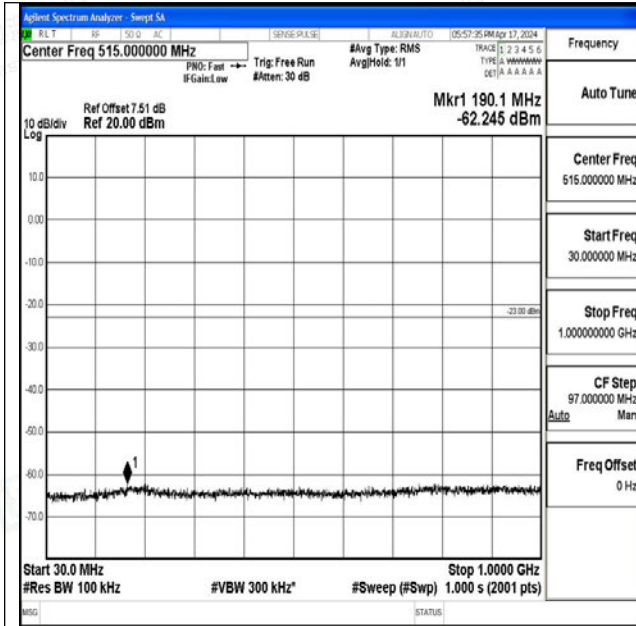

Band66\_15MHz\_16QAM\_132047\_1RB#0\_1000~3000\_1000~3000

Band66\_15MHz\_16QAM\_132047\_1RB#0\_3000~20000\_3000~20000

Band66\_15MHz\_QPSK\_132322\_1RB#0\_0.009~0.15\_0.09~0.15

Band66\_15MHz\_QPSK\_132322\_1RB#0\_0.15~30\_0.15~30