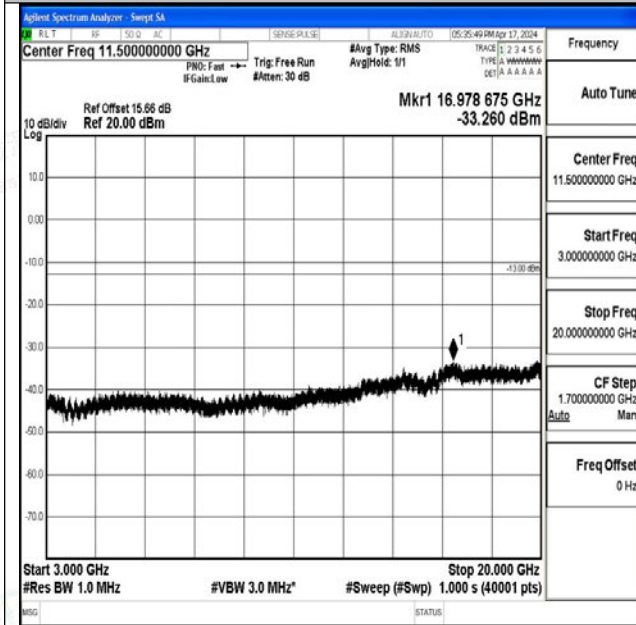

Band66_10MHz_QPSK_132022_1RB#0_30~1000_30~1000

Band66_10MHz_QPSK_132022_1RB#0_3000~20000_3000~20000