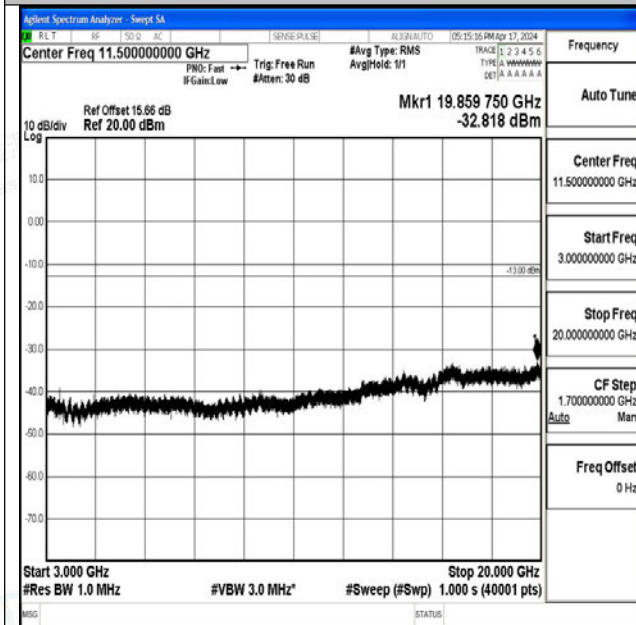

Band66_5MHz_QPSK_132322_1RB#0_30~1000_30~1000

Band66_5MHz_QPSK_132322_1RB#0_3000~20000_3000~20000