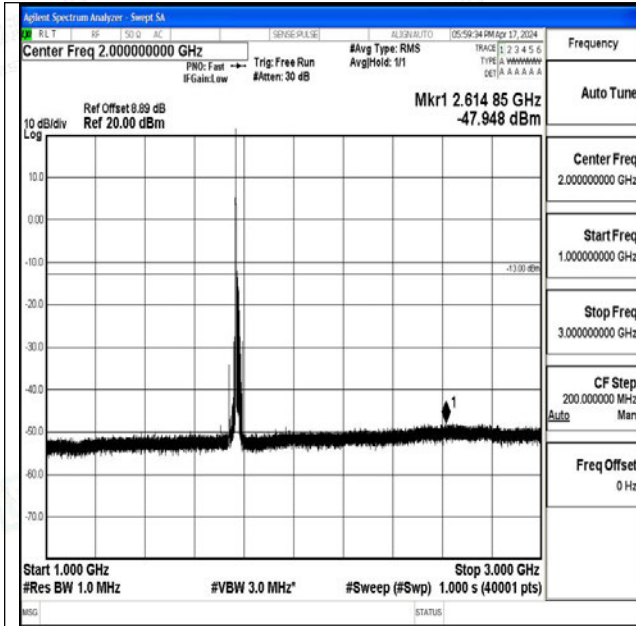

Band66\_15MHz\_QPSK\_132597\_1RB#0\_3000~20000\_3000~20000

Band66\_15MHz\_16QAM\_132597\_1RB#0\_0.009~0.15\_0.009~0.15

Band66\_15MHz\_16QAM\_132597\_1RB#0\_0.15~30\_0.15~30

Band66\_15MHz\_16QAM\_132597\_1RB#0\_30~1000\_30~1000