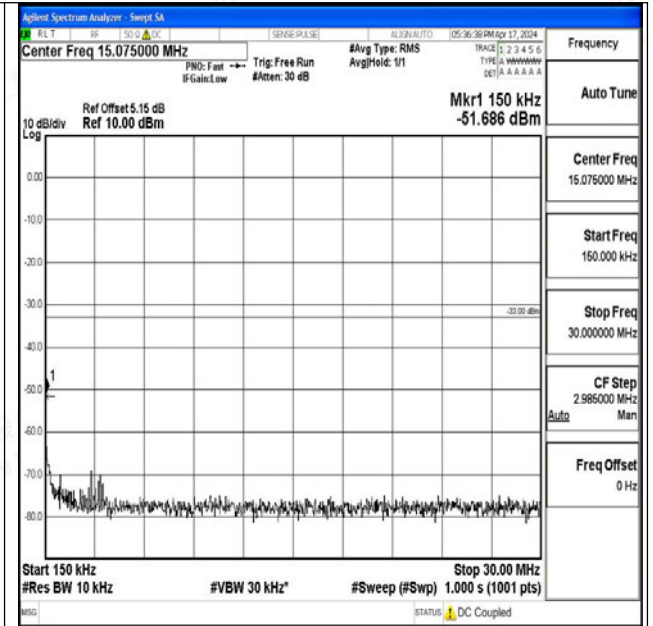

Band66_10MHz_16QAM_132022_1RB#0_3000~20000_3000~20000

Band66_10MHz_QPSK_132322_1RB#0_0.15~30_0.15~30