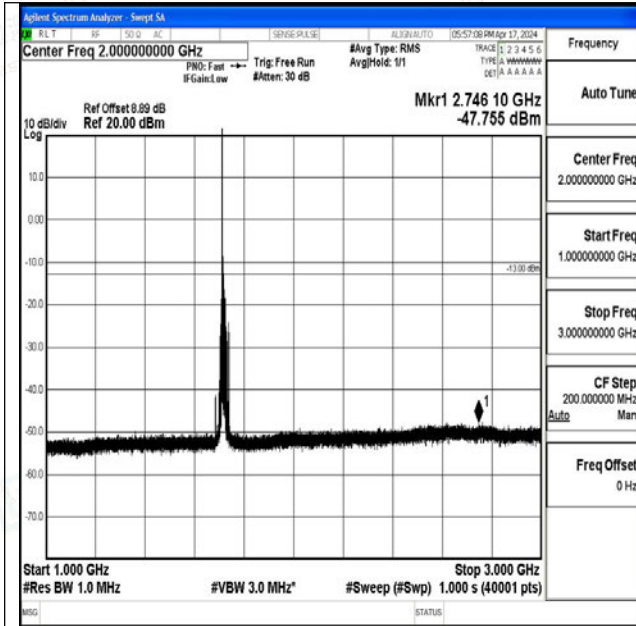

Band66\_15MHz\_QPSK\_132047\_1RB#0\_3000~20000\_3000~20000

Band66\_15MHz\_16QAM\_132047\_1RB#0\_0.009~0.15\_0.009~0.15

Band66\_15MHz\_16QAM\_132047\_1RB#0\_0.15~30\_0.15~30

Band66\_15MHz\_16QAM\_132047\_1RB#0\_30~1000\_30~1000