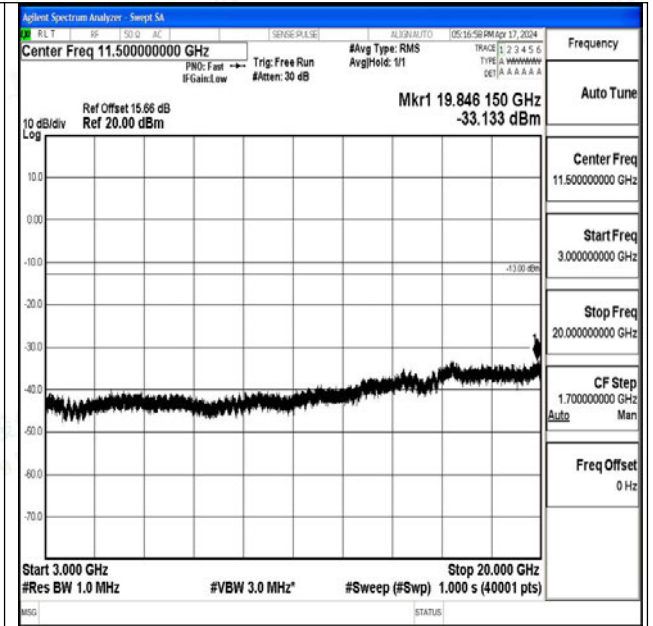

Band66_5MHz_16QAM_132647_1RB#0_30~1000_30~1000
000

Band66_5MHz_16QAM_132647_1RB#0_3000~20000_3000~20000