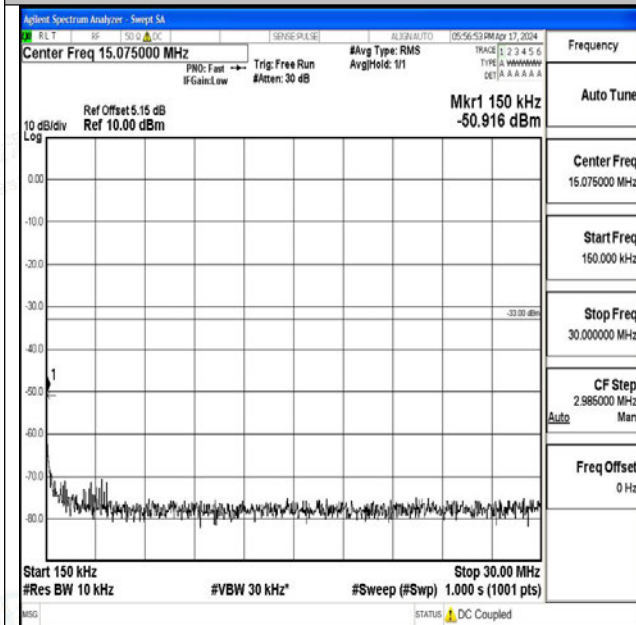

Band66_15MHz_QPSK_132047_1RB#0_3000~20000_3000~20000

Band66_15MHz_16QAM_132047_1RB#0_0.15~30_0.15~30