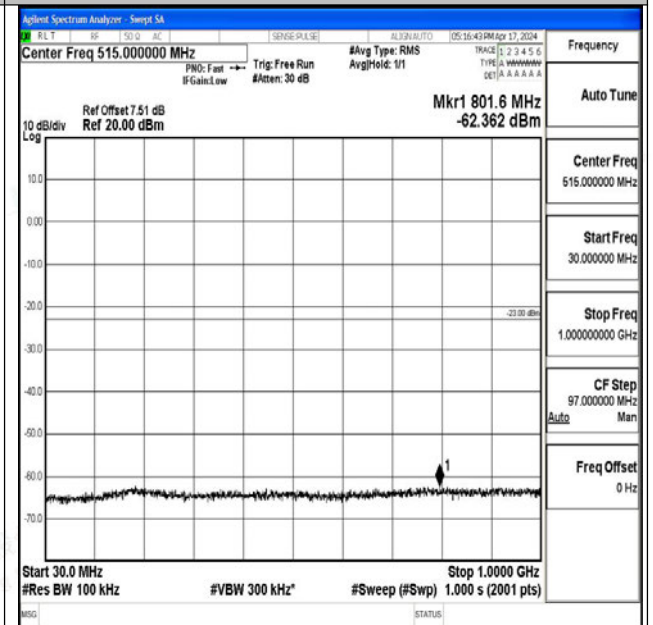

Band66_5MHz_16QAM_132647_1RB#0_0.009~0.15_0.
009~0.15

Band66_5MHz_16QAM_132647_1RB#0_30~1000_30~1000
000