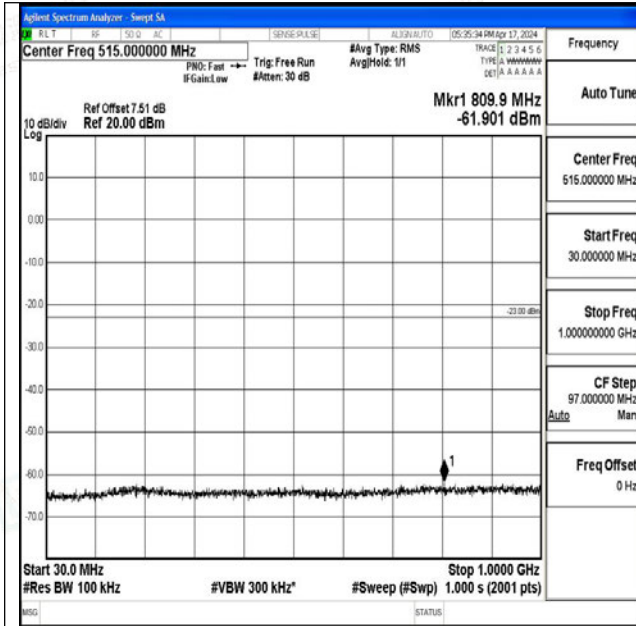

Band66\_5MHz\_16QAM\_132647\_1RB#0\_1000~3000\_1000~3000

Band66\_5MHz\_16QAM\_132647\_1RB#0\_3000~20000\_3000~20000

Band66\_10MHz\_QPSK\_132022\_1RB#0\_0.009~0.15\_0.09~0.15

Band66\_10MHz\_QPSK\_132022\_1RB#0\_0.15~30\_0.15~30