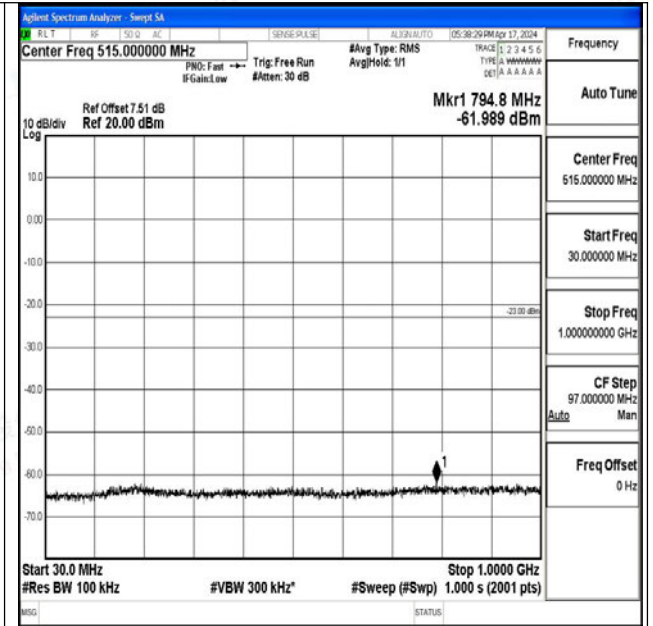

Band66_10MHz_16QAM_132622_1RB#0_0.009~0.15_0.009~0.15

Band66_10MHz_16QAM_132622_1RB#0_30~1000_30~1000