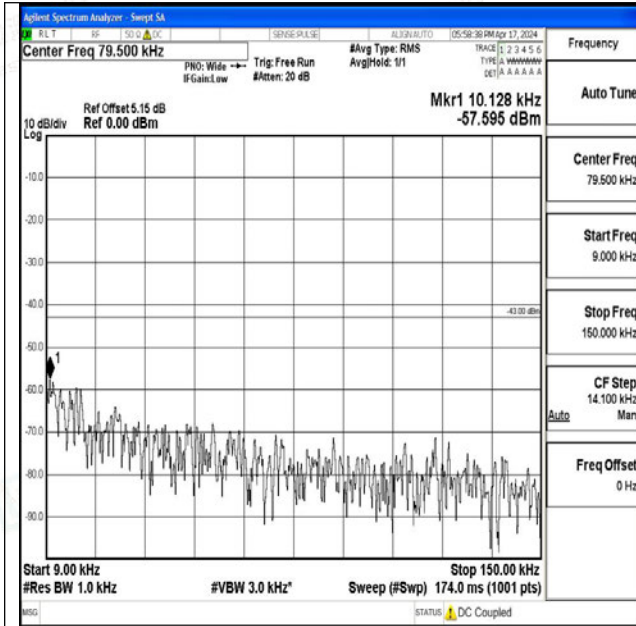

Band66\_15MHz\_16QAM\_132322\_1RB#0\_0.15~30\_0.15~30

Band66\_15MHz\_16QAM\_132322\_1RB#0\_30~1000\_30~1000

Band66\_15MHz\_16QAM\_132322\_1RB#0\_1000~3000\_1000~3000

Band66\_15MHz\_16QAM\_132322\_1RB#0\_3000~20000\_3000~20000