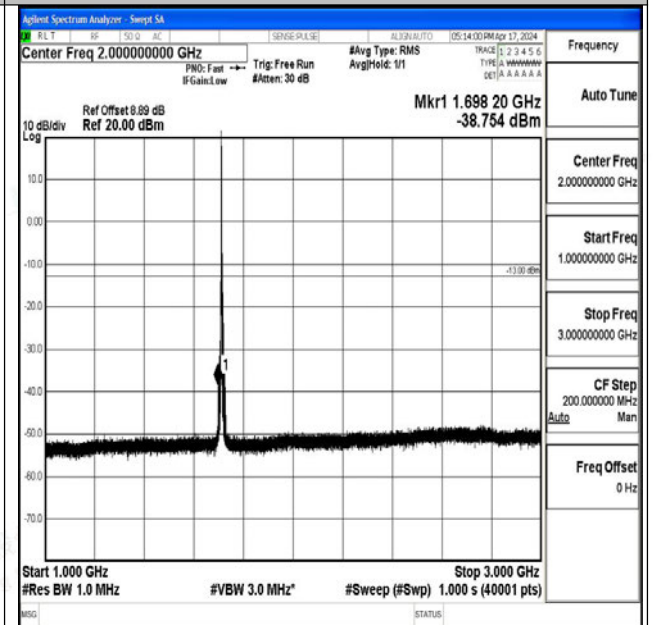

Band66\_5MHz\_QPSK\_131997\_1RB#0\_0.009~0.15\_0.00  
9~0.15

Band66\_5MHz\_QPSK\_131997\_1RB#0\_0.15~30\_0.15~3  
0

Band66\_5MHz\_QPSK\_131997\_1RB#0\_30~1000\_30~1000  
00

Band66\_5MHz\_QPSK\_131997\_1RB#0\_1000~3000\_1000~3000  
0~3000