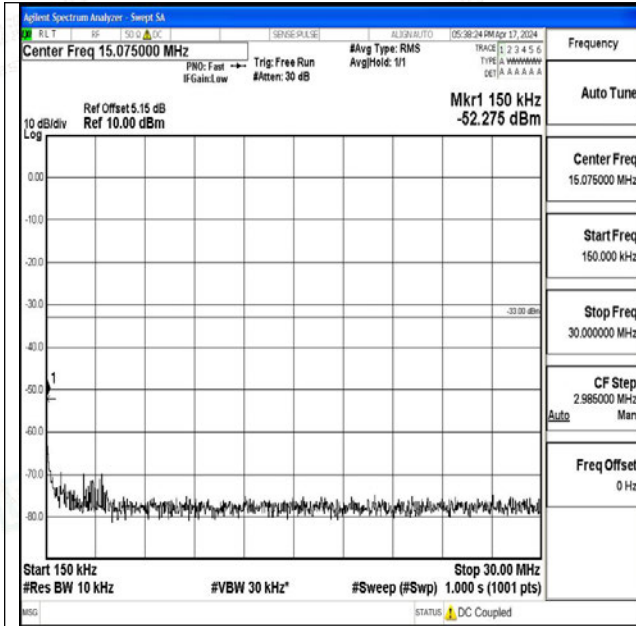

Band66\_10MHz\_QPSK\_132622\_1RB#0\_30~1000\_30~1000

Band66\_10MHz\_QPSK\_132622\_1RB#0\_1000~3000\_1000~3000

Band66\_10MHz\_QPSK\_132622\_1RB#0\_3000~20000\_3000~20000

Band66\_10MHz\_16QAM\_132622\_1RB#0\_0.009~0.15\_0.009~0.15