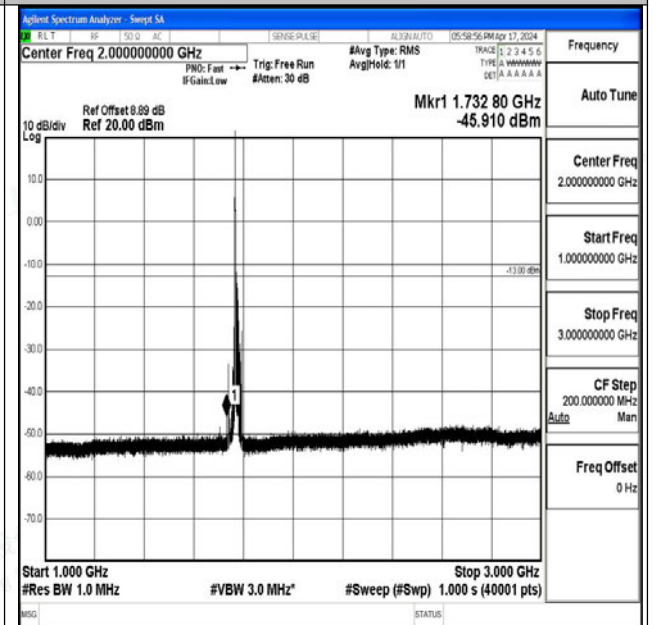

Band66_15MHz_QPSK_132597_1RB#0_0.15~30_0.15~30

Band66_15MHz_QPSK_132597_1RB#0_1000~3000_1000~3000