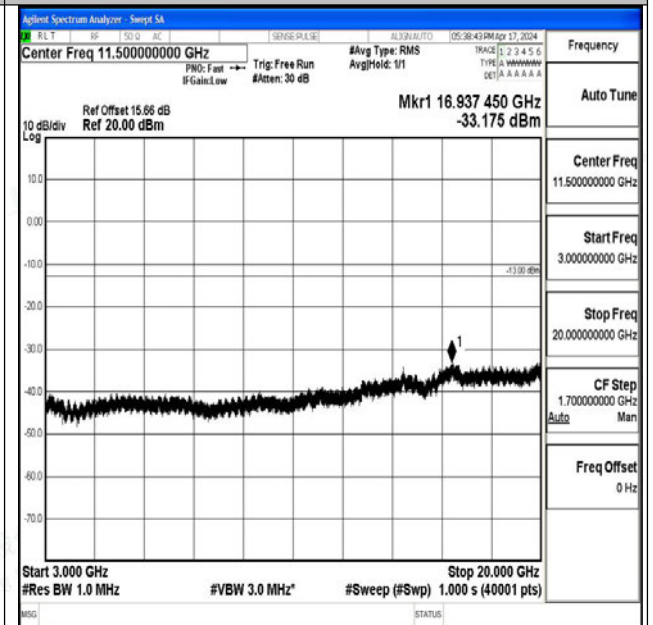

Band66_10MHz_16QAM_132622_1RB#0_30~1000_30~1000

Band66_10MHz_16QAM_132622_1RB#0_3000~20000_3000~20000