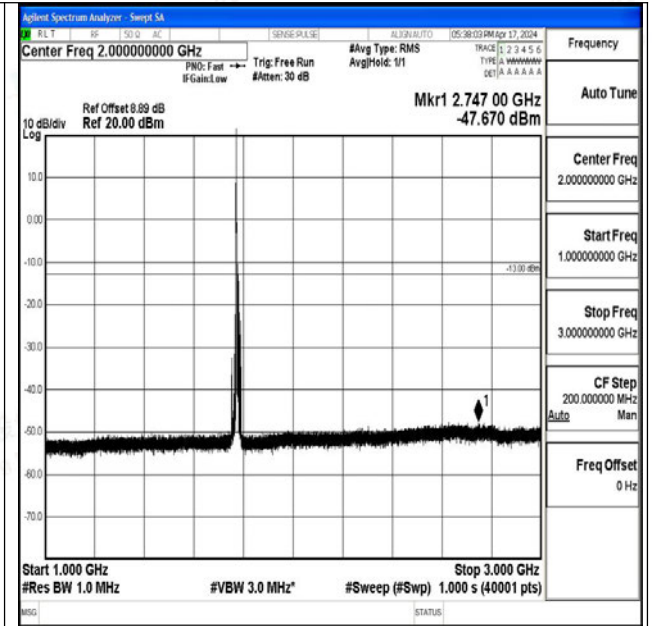

Band66_10MHz_QPSK_132622_1RB#0_0.15~30_0.15~30

Band66_10MHz_QPSK_132622_1RB#0_1000~3000_1000~3000