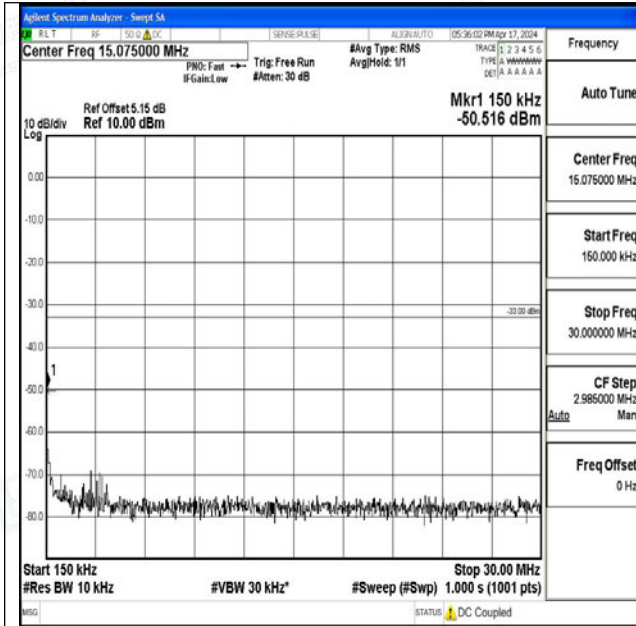

Band66\_10MHz\_QPSK\_132022\_1RB#0\_30~1000\_30~1000

Band66\_10MHz\_QPSK\_132022\_1RB#0\_1000~3000\_1000~3000

Band66\_10MHz\_QPSK\_132022\_1RB#0\_3000~20000\_3000~20000

Band66\_10MHz\_16QAM\_132022\_1RB#0\_0.009~0.15\_0.009~0.15