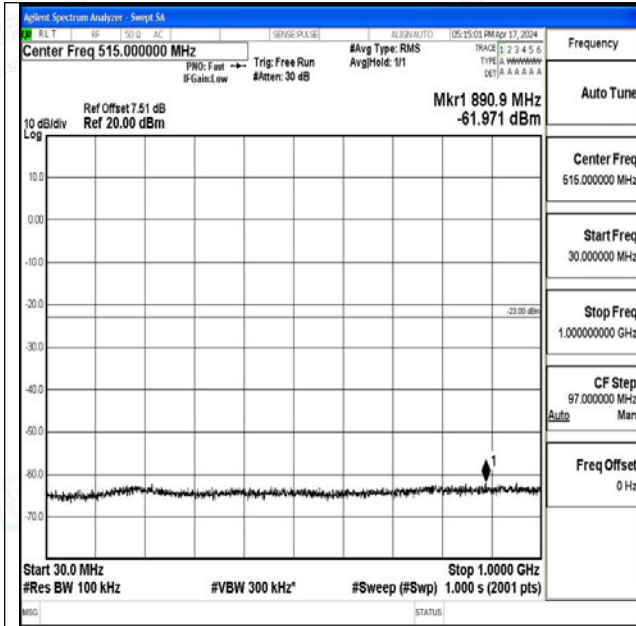

Band66\_5MHz\_16QAM\_131997\_1RB#0\_1000~3000\_1000~3000

Band66\_5MHz\_16QAM\_131997\_1RB#0\_3000~20000\_3000~20000

Band66\_5MHz\_QPSK\_132322\_1RB#0\_0.009~0.15\_0.009~0.15

Band66\_5MHz\_QPSK\_132322\_1RB#0\_0.15~30\_0.15~30