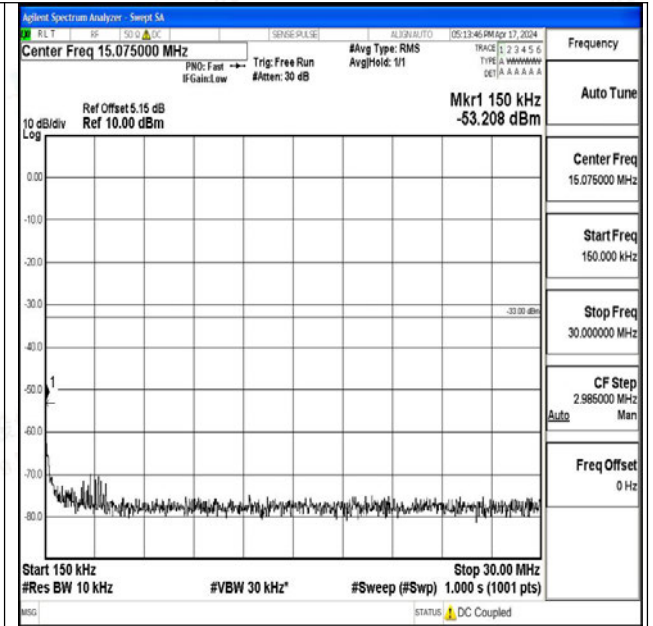

Band66\_5MHz\_QPSK\_131997\_1RB#0\_0.009~0.15\_0.00  
9~0.15

Band66\_5MHz\_QPSK\_131997\_1RB#0\_0.15~30\_0.15~3  
0

Band66\_5MHz\_QPSK\_131997\_1RB#0\_30~1000\_30~1000  
00

Band66\_5MHz\_QPSK\_131997\_1RB#0\_1000~3000\_1000~3000  
0~3000