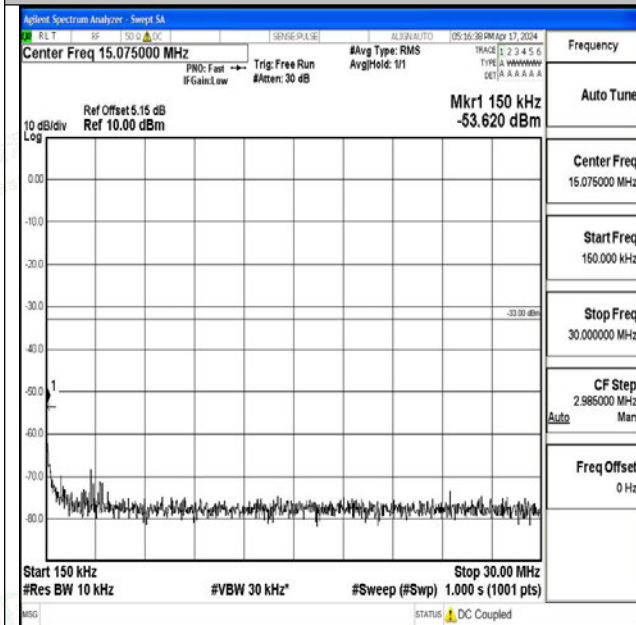

Band66_5MHz_QPSK_132647_1RB#0_3000~20000_30
00~20000

Band66_5MHz_16QAM_132647_1RB#0_0.15~30_0.15~30
30