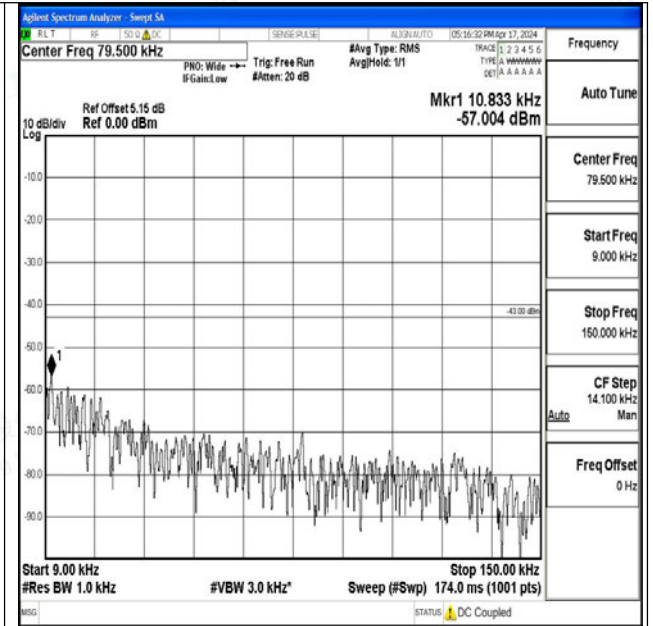

Band66_5MHz_QPSK_132647_1RB#0_1000~3000_1000~3000
0~3000

Band66_5MHz_16QAM_132647_1RB#0_0.009~0.15_0.
009~0.15