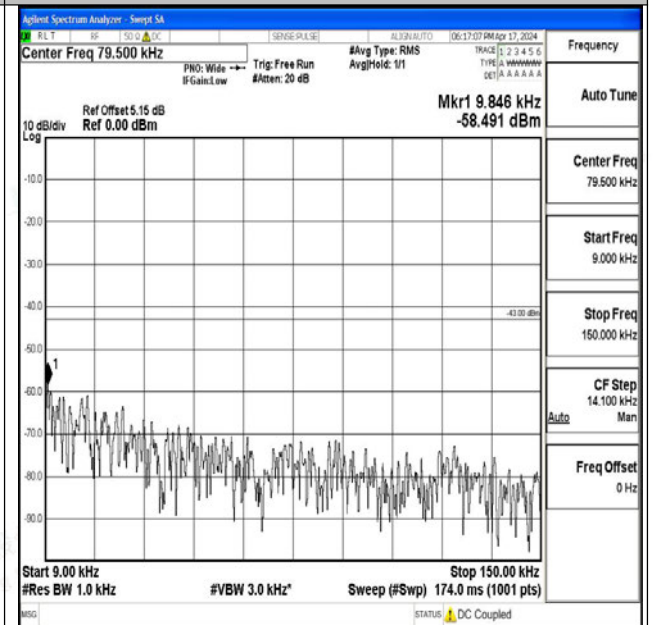

Band66_20MHz_QPSK_132072_1RB#0_1000~3000_1000~3000

Band66_20MHz_16QAM_132072_1RB#0_0.009~0.15_0.009~0.15