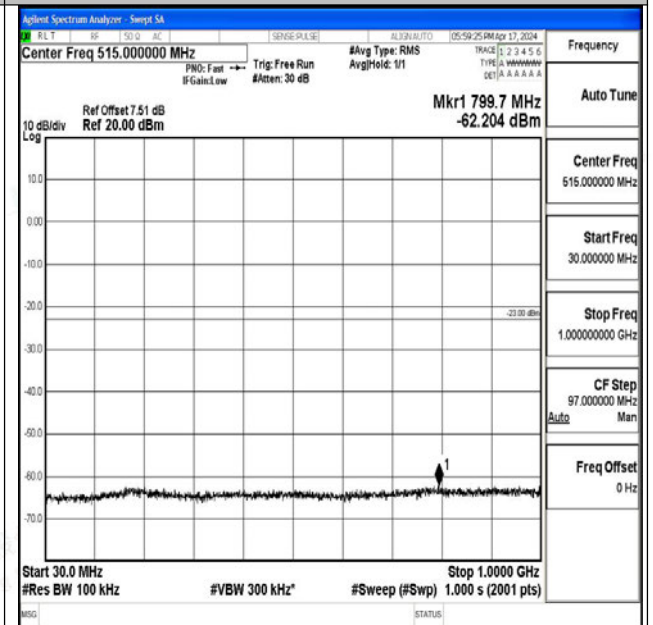

Band66_15MHz_16QAM_132597_1RB#0_0.009~0.15_0.009~0.15

Band66_15MHz_16QAM_132597_1RB#0_30~1000_30~1000