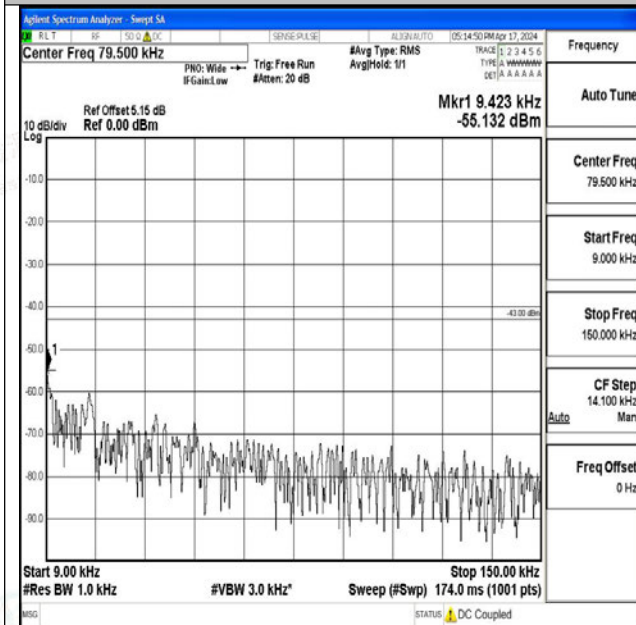

Band66_5MHz_16QAM_131997_1RB#0_1000~3000_1000~3000

Band66_5MHz_QPSK_132322_1RB#0_0.009~0.15_0.009~0.15