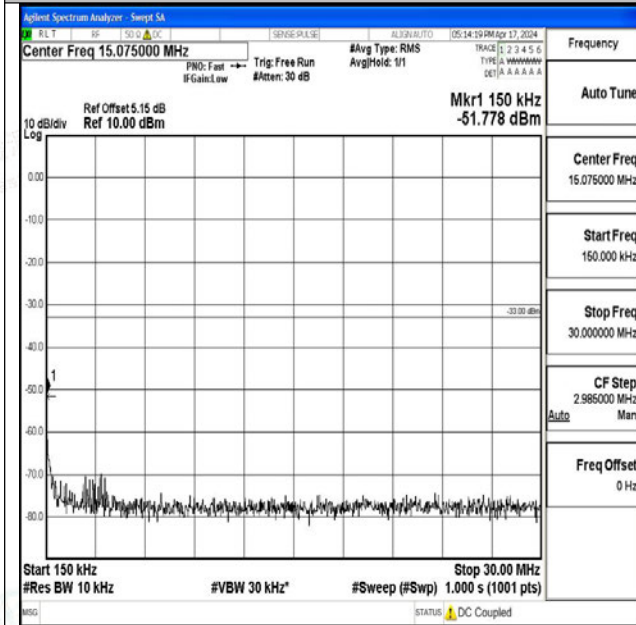

Band66_5MHz_QPSK_131997_1RB#0_3000~20000_30
00~20000

Band66_5MHz_16QAM_131997_1RB#0_0.15~30_0.15~30
30