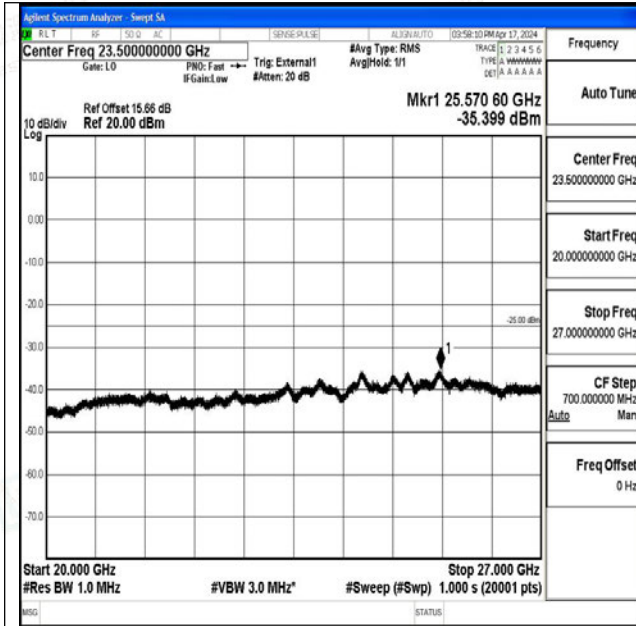

Band41\_20MHz\_QPSK\_40620\_1RB#0\_0.009~0.15\_0.00

Band41\_20MHz\_QPSK\_40620\_1RB#0\_0.15~30\_0.15~30

Band41\_20MHz\_QPSK\_40620\_1RB#0\_30~1000\_30~1000

Band41\_20MHz\_QPSK\_40620\_1RB#0\_1000~20000\_1000~20000