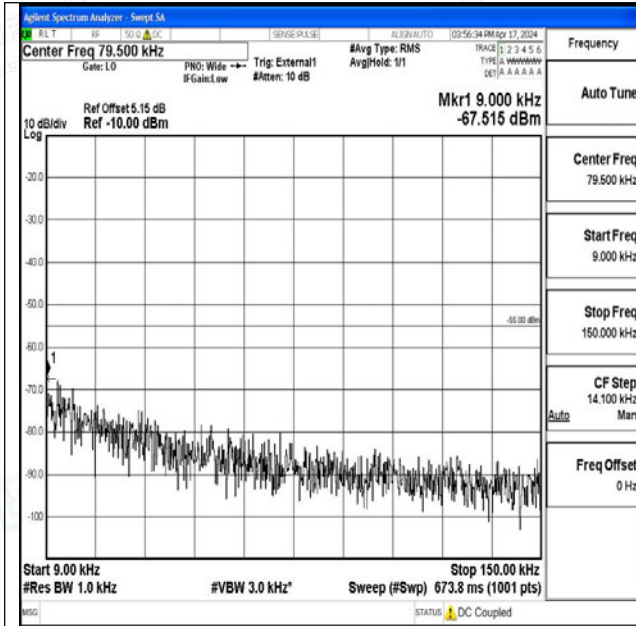

Band41\_20MHz\_16QAM\_39750\_1RB#0\_0.15~30\_0.15~30

Band41\_20MHz\_16QAM\_39750\_1RB#0\_30~1000\_30~1000

Band41\_20MHz\_16QAM\_39750\_1RB#0\_1000~20000\_1000~20000

Band41\_20MHz\_16QAM\_39750\_1RB#0\_20000~27000\_20000~27000