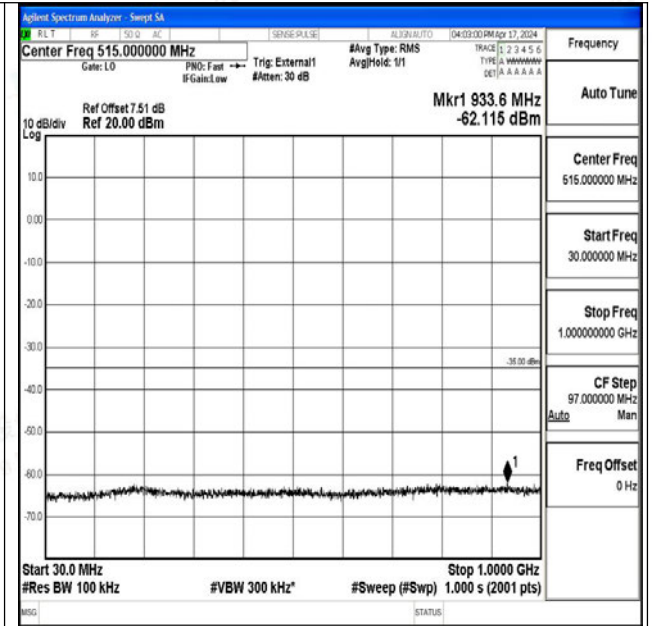

Band41_20MHz_16QAM_41490_1RB#0_0.009~0.15_0.009~0.15

Band41_20MHz_16QAM_41490_1RB#0_30~1000_30~1000