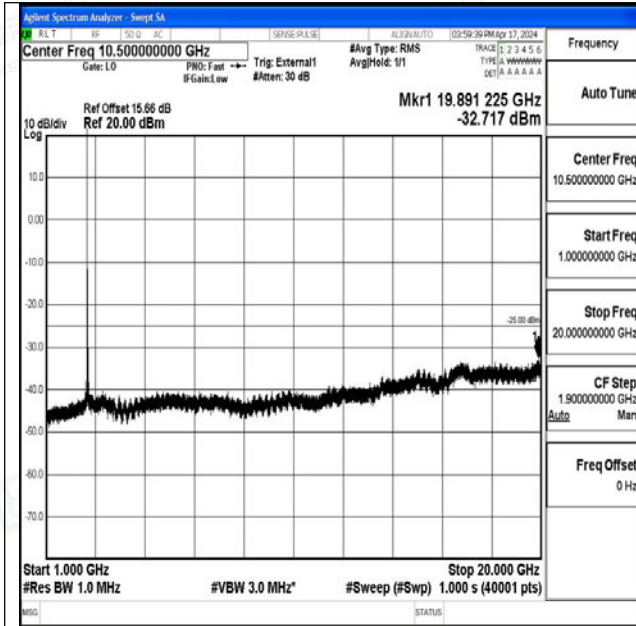

Band41\_20MHz\_QPSK\_40620\_1RB#0\_20000~27000\_2  
0000~27000

Band41\_20MHz\_16QAM\_40620\_1RB#0\_0.009~0.15\_0.  
009~0.15

Band41\_20MHz\_16QAM\_40620\_1RB#0\_0.15~30\_0.15~30  
30

Band41\_20MHz\_16QAM\_40620\_1RB#0\_30~1000\_30~1000  
000