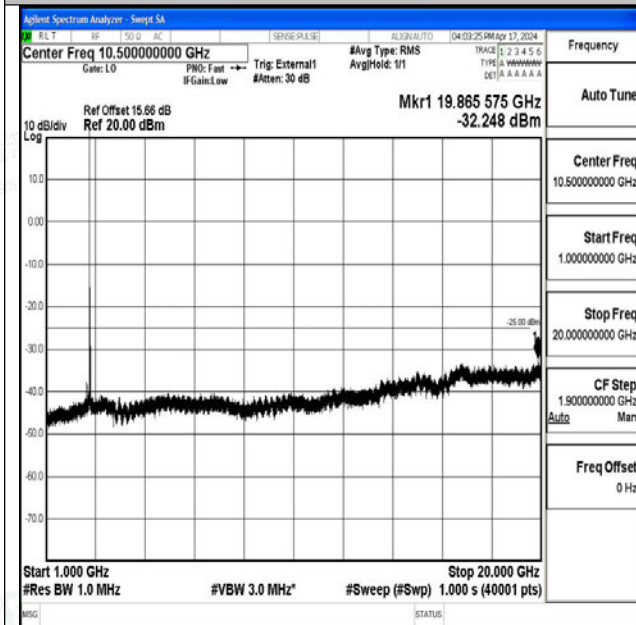

Band41_20MHz_16QAM_41490_1RB#0_0.15~30_0.15~30

Band41_20MHz_16QAM_41490_1RB#0_1000~20000_1000~20000