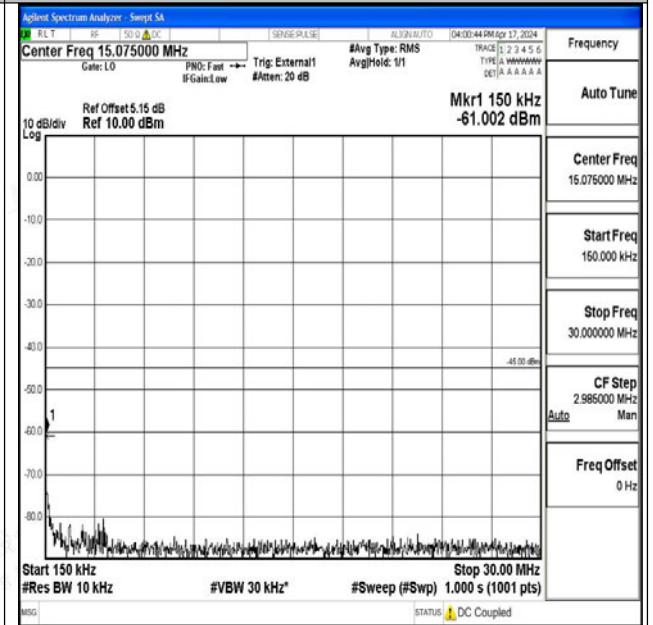

Band41_20MHz_16QAM_40620_1RB#0_20000~27000_0
20000~27000

Band41_20MHz_QPSK_41490_1RB#0_0.15~30_0.15~30