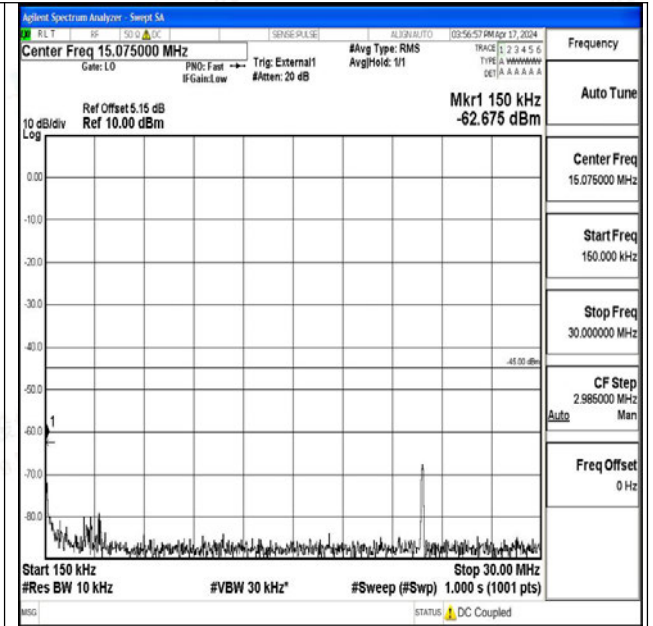

Band41_20MHz_16QAM_39750_1RB#0_20000~27000_20000~27000

Band41_20MHz_QPSK_40620_1RB#0_0.15~30_0.15~30