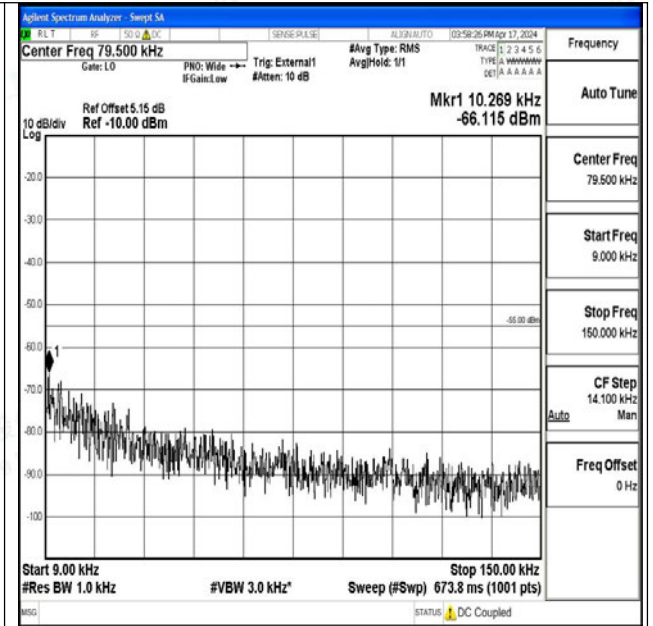

Band41_20MHz_QPSK_40620_1RB#0_1000~20000_1000~20000

Band41_20MHz_16QAM_40620_1RB#0_0.009~0.15_0.
009~0.15