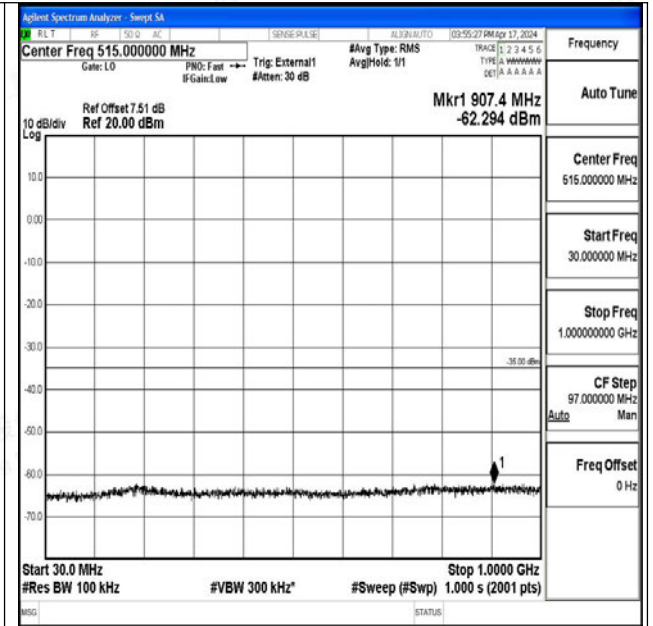

Band41\_20MHz\_16QAM\_39750\_1RB#0\_0.15~30\_0.15~30

Band41\_20MHz\_16QAM\_39750\_1RB#0\_30~1000\_30~1000

Band41\_20MHz\_16QAM\_39750\_1RB#0\_1000~20000\_1000~20000

Band41\_20MHz\_16QAM\_39750\_1RB#0\_20000~27000\_20000~27000