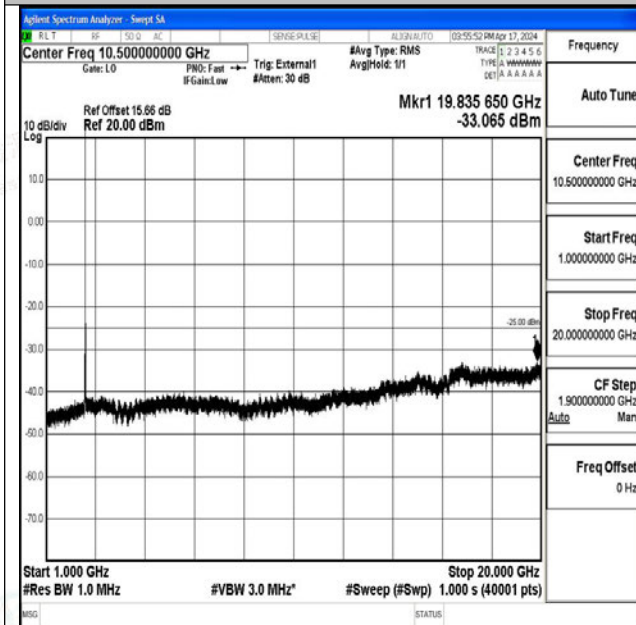

Band41\_20MHz\_16QAM\_39750\_1RB#0\_0.15~30\_0.15~30

Band41\_20MHz\_16QAM\_39750\_1RB#0\_30~1000\_30~1000

Band41\_20MHz\_16QAM\_39750\_1RB#0\_1000~20000\_1000~20000

Band41\_20MHz\_16QAM\_39750\_1RB#0\_20000~27000\_20000~27000