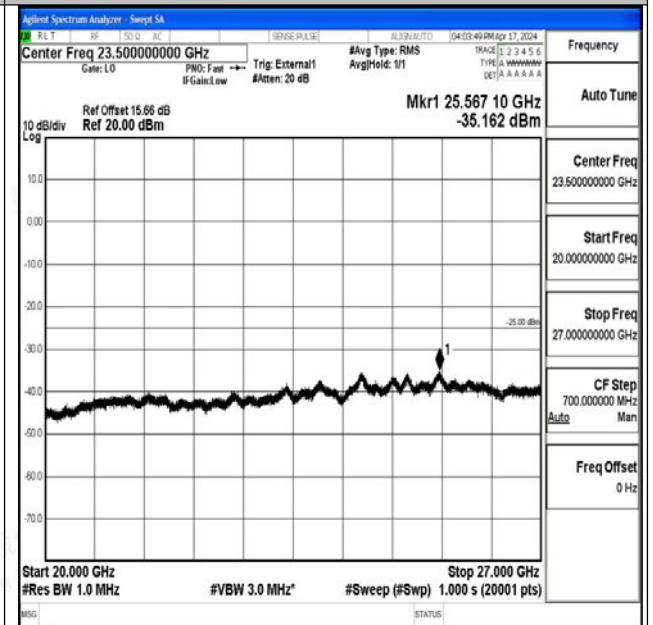

Band41_20MHz_16QAM_41490_1RB#0_30~1000_30~1000

Band41_20MHz_16QAM_41490_1RB#0_20000~27000_20000~27000