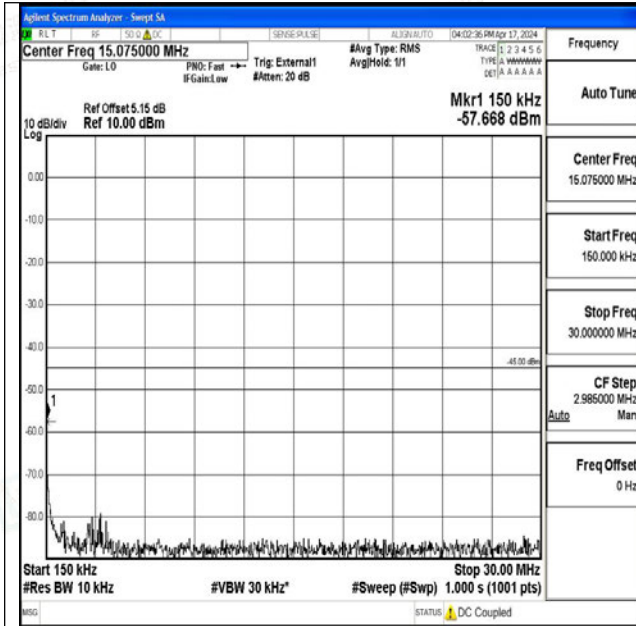

Band41\_20MHz\_QPSK\_41490\_1RB#0\_30~1000\_30~1000

Band41\_20MHz\_QPSK\_41490\_1RB#0\_1000~20000\_1000~20000

Band41\_20MHz\_QPSK\_41490\_1RB#0\_20000~27000\_20000~27000

Band41\_20MHz\_16QAM\_41490\_1RB#0\_0.009~0.15\_0.009~0.15