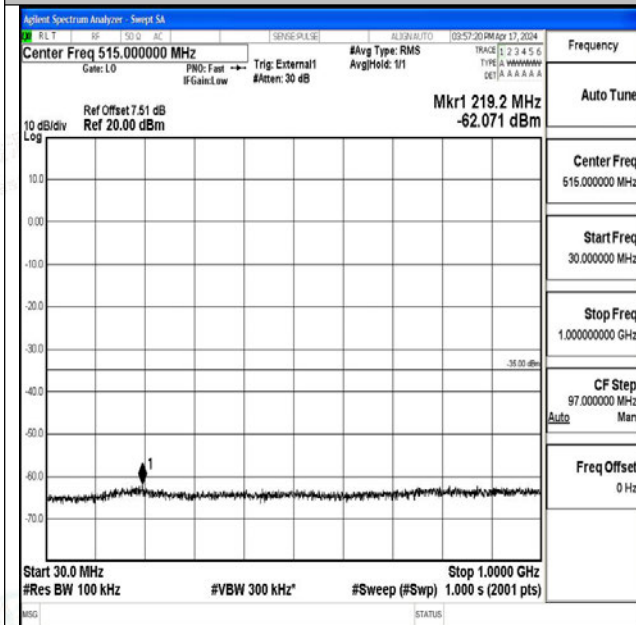

Band41_20MHz_QPSK_40620_1RB#0_0.009~0.15_0.00

Band41_20MHz_QPSK_40620_1RB#0_30~1000_30~1000