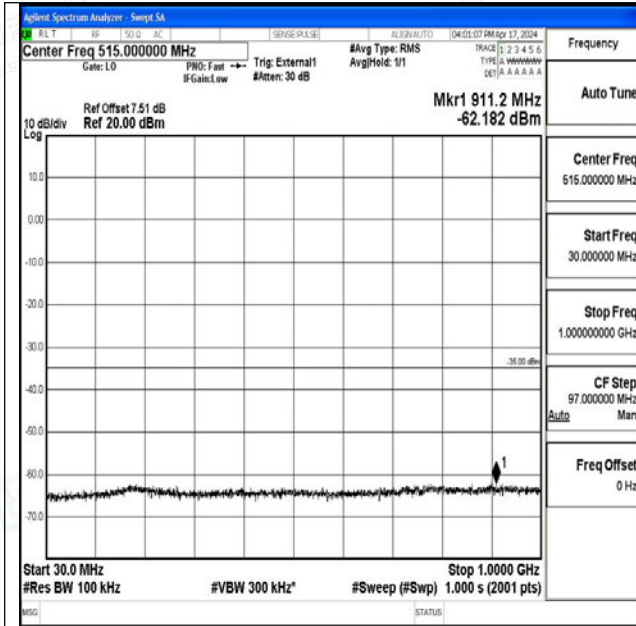

Band41\_20MHz\_16QAM\_40620\_1RB#0\_1000~20000\_1  
000~20000

Band41\_20MHz\_16QAM\_40620\_1RB#0\_20000~27000\_0  
20000~27000

Band41\_20MHz\_QPSK\_41490\_1RB#0\_0.009~0.15\_0.009~0.15

Band41\_20MHz\_QPSK\_41490\_1RB#0\_0.15~30\_0.15~30