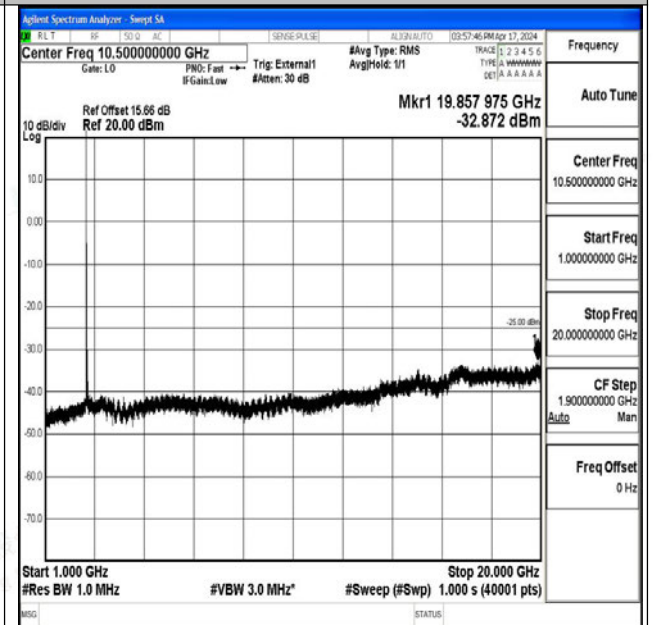

Band41_20MHz_QPSK_40620_1RB#0_0.15~30_0.15~30

Band41_20MHz_QPSK_40620_1RB#0_1000~20000_1000~20000