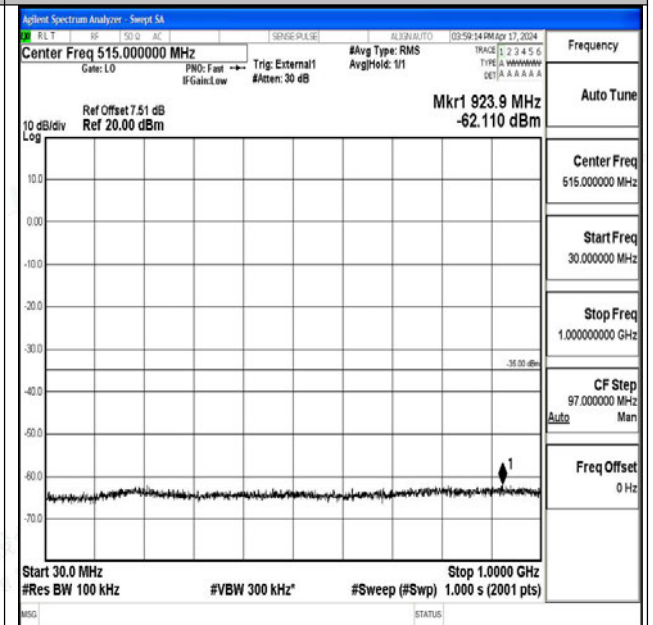

Band41_20MHz_16QAM_40620_1RB#0_0.009~0.15_0.
009~0.15

Band41_20MHz_16QAM_40620_1RB#0_30~1000_30~1000
000