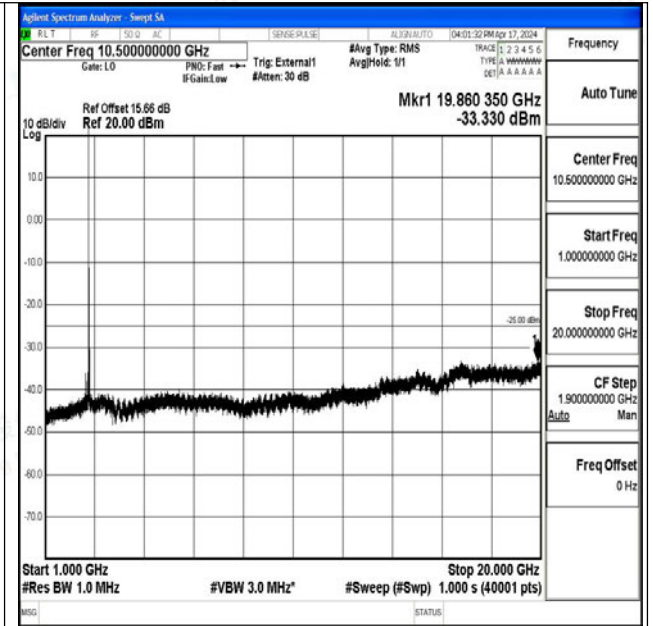

Band41_20MHz_QPSK_41490_1RB#0_0.15~30_0.15~30

Band41_20MHz_QPSK_41490_1RB#0_1000~20000_1000~20000