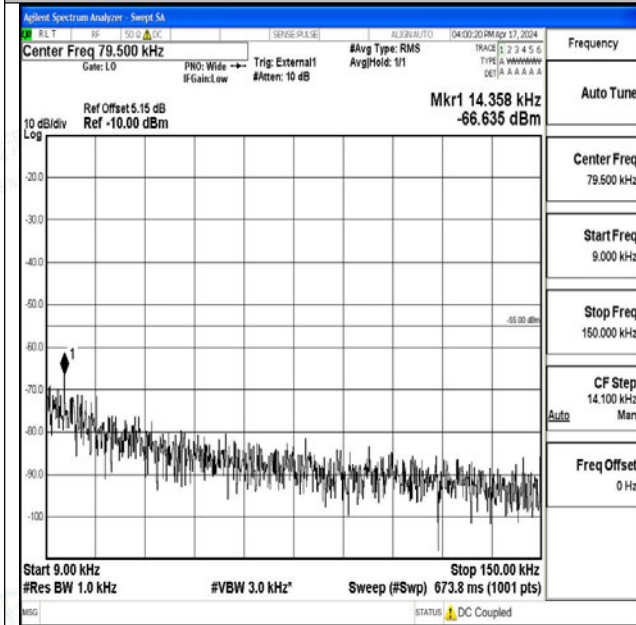

Band41_20MHz_16QAM_40620_1RB#0_1000~20000_1
000~20000

Band41_20MHz_QPSK_41490_1RB#0_0.009~0.15_0.009~0.15