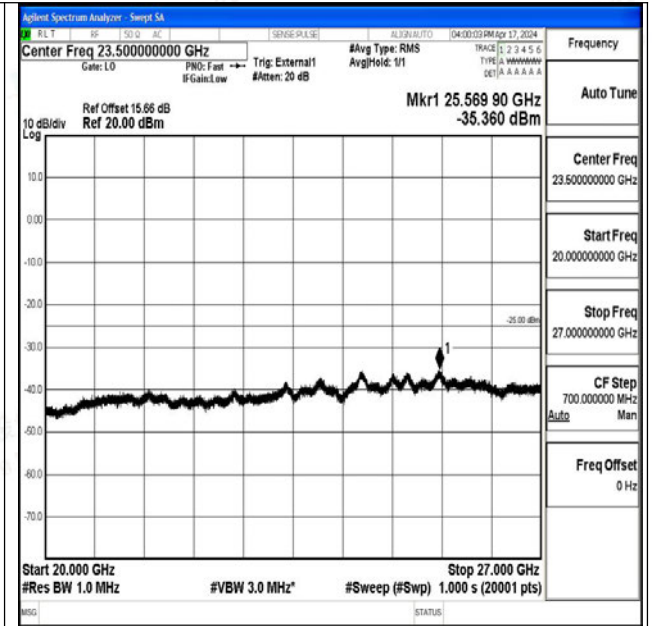

Band41_20MHz_16QAM_40620_1RB#0_30~1000_30~1000
000

Band41_20MHz_16QAM_40620_1RB#0_20000~27000_0
20000~27000