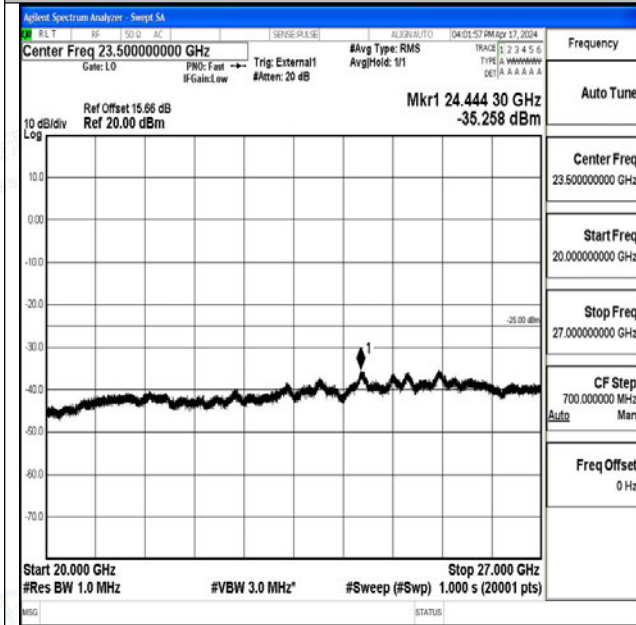

Band41_20MHz_QPSK_41490_1RB#0_30~1000_30~1000

Band41_20MHz_QPSK_41490_1RB#0_20000~27000_20000~27000