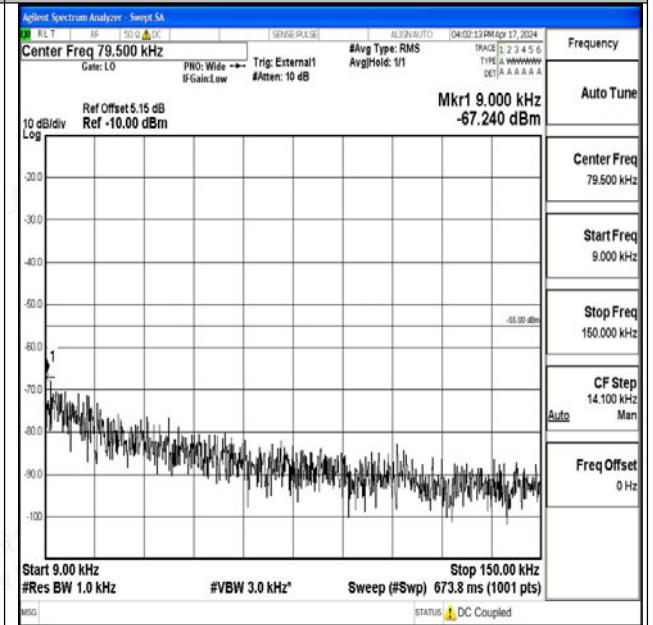

Band41_20MHz_QPSK_41490_1RB#0_1000~20000_1000~20000

Band41_20MHz_16QAM_41490_1RB#0_0.009~0.15_0.009~0.15