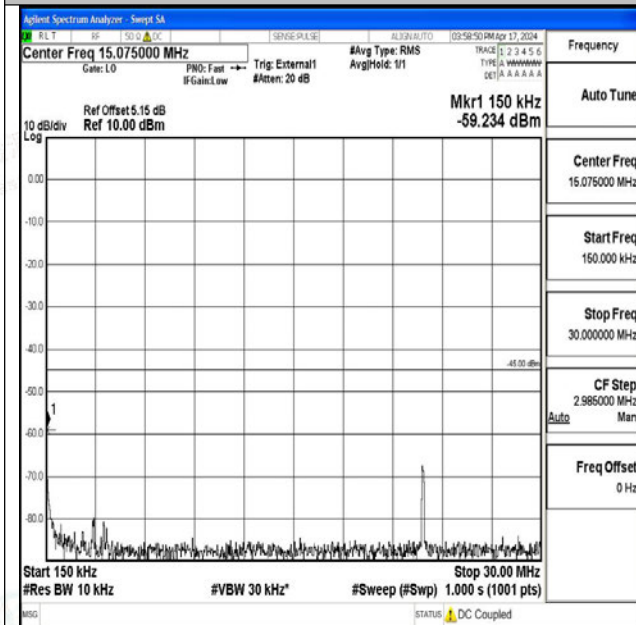

Band41_20MHz_QPSK_40620_1RB#0_20000~27000_2
0000~27000

Band41_20MHz_16QAM_40620_1RB#0_0.15~30_0.15~30
30