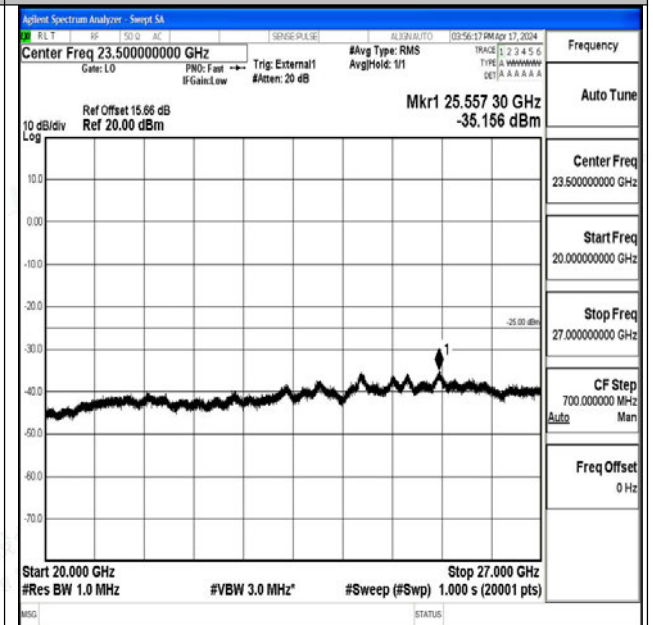

Band41\_20MHz\_16QAM\_39750\_1RB#0\_0.15~30\_0.15~30

Band41\_20MHz\_16QAM\_39750\_1RB#0\_30~1000\_30~1000

Band41\_20MHz\_16QAM\_39750\_1RB#0\_1000~20000\_1000~20000

Band41\_20MHz\_16QAM\_39750\_1RB#0\_20000~27000\_20000~27000

Band41\_20MHz\_QPSK\_40620\_1RB#0\_0.009~0.15\_0.00

Band41\_20MHz\_QPSK\_40620\_1RB#0\_0.15~30\_0.15~30

Band41\_20MHz\_QPSK\_40620\_1RB#0\_30~1000\_30~1000

Band41\_20MHz\_QPSK\_40620\_1RB#0\_1000~20000\_1000~20000