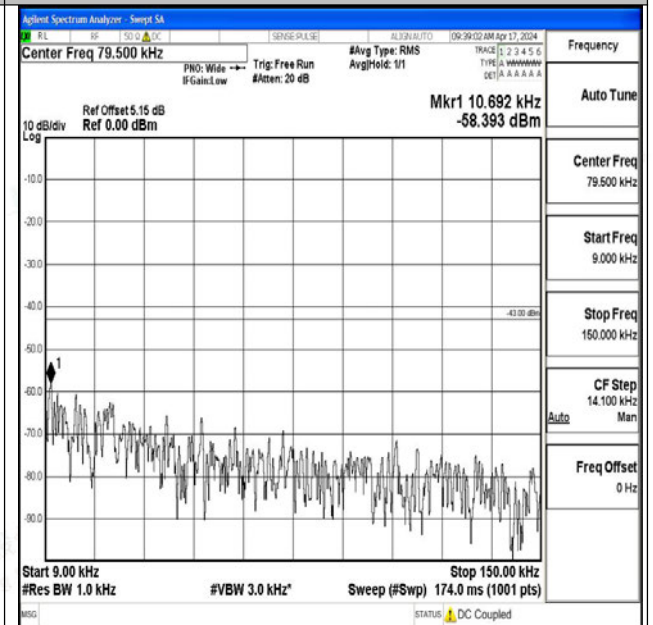

Band25_5MHz_QPSK_26365_1RB#0_0.009~0.15_0.009
~0.15

Band25_5MHz_QPSK_26365_1RB#0_0.15~30_0.15~30

Band25_5MHz_QPSK_26365_1RB#0_30~1000_30~1000

Band25_5MHz_QPSK_26365_1RB#0_1000~3000_1000~3000

Band25_5MHz_QPSK_26365_1RB#0_3000~20000_3000~20000