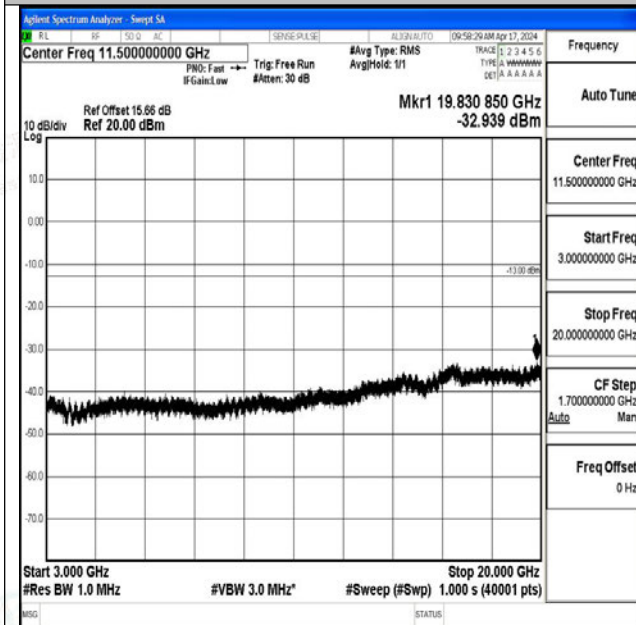

Band25_10MHz_QPSK_26090_1RB#0_0.009~0.15_0.00
9~0.15

Band25_10MHz_QPSK_26090_1RB#0_0.15~30_0.15~3
0

Band25_10MHz_QPSK_26090_1RB#0_30~1000_30~1000

Band25_10MHz_QPSK_26090_1RB#0_1000~3000_1000~3000

Band25_10MHz_QPSK_26090_1RB#0_3000~20000_3000~20000