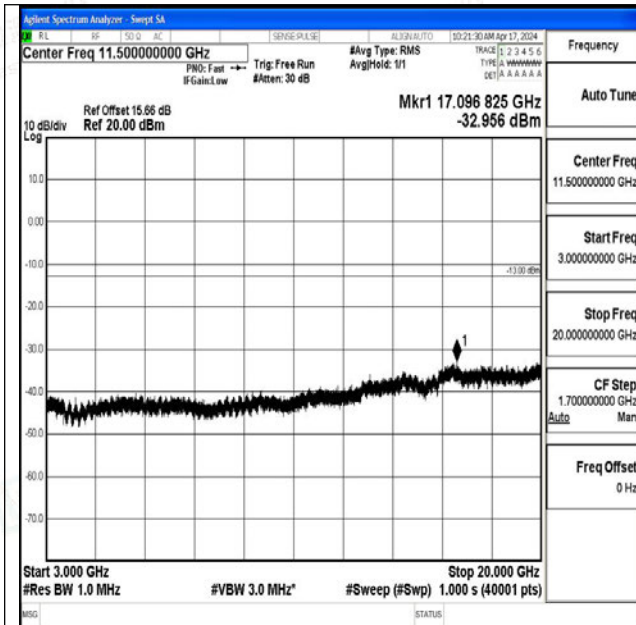

Band25_15MHz_QPSK_26615_1RB#0_0.009~0.15_0.00
9~0.15

Band25_15MHz_QPSK_26615_1RB#0_0.15~30_0.15~3
0

Band25_15MHz_QPSK_26615_1RB#0_30~1000_30~10
00

Band25_15MHz_QPSK_26615_1RB#0_1000~3000_100
0~3000

Band25_15MHz_QPSK_26615_1RB#0_3000~20000_3000~20000