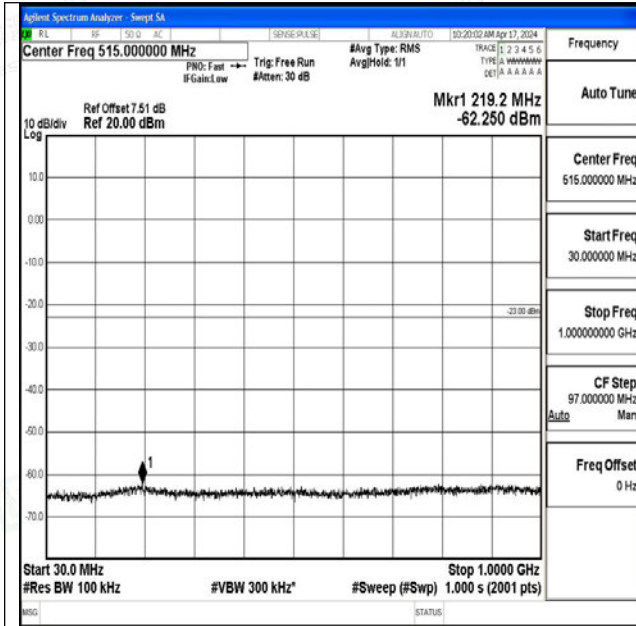

Band25_15MHz_QPSK_26365_1RB#0_30~1000_30~1000