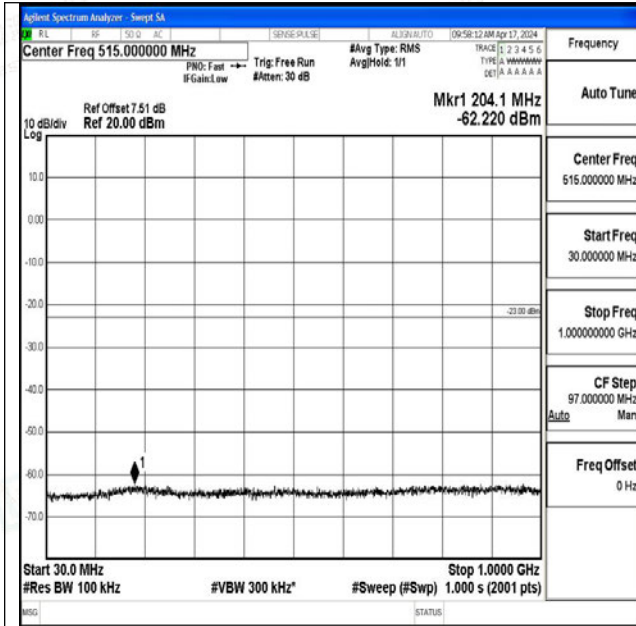

Band25_10MHz_QPSK_26090_1RB#0_30~1000_30~1000