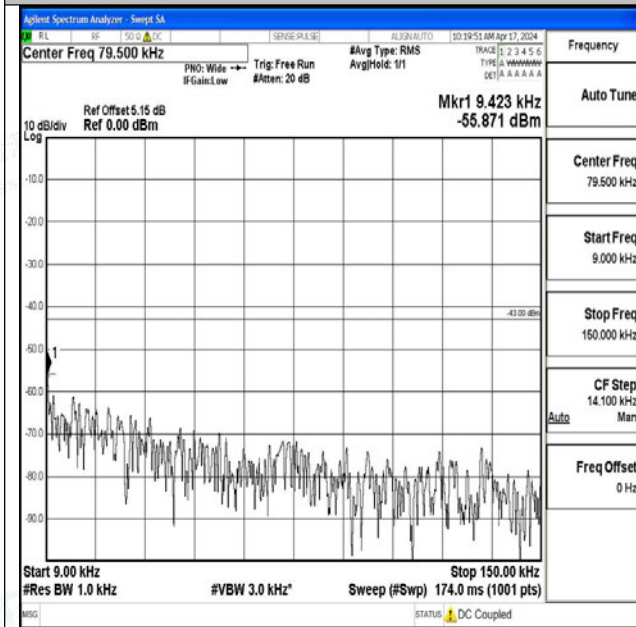

Band25_15MHz_16QAM_26115_1RB#0_0.009~0.15_0.0
09~0.15

Band25_15MHz_16QAM_26115_1RB#0_0.15~30_0.15~
30

Band25_15MHz_16QAM_26115_1RB#0_30~1000_30~1
000

Band25_15MHz_16QAM_26115_1RB#0_1000~3000_1000~3000

Band25_15MHz_16QAM_26115_1RB#0_3000~20000_3000~20000