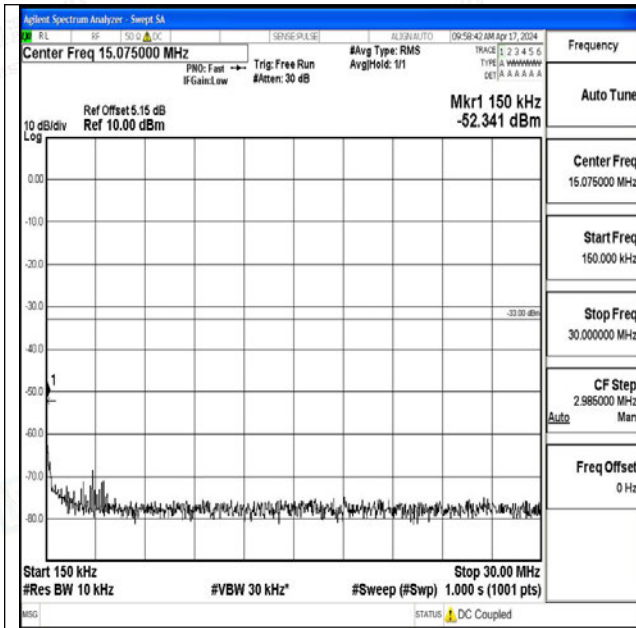

Band25_10MHz_16QAM_26090_1RB#0_0.15~30_0.15~30