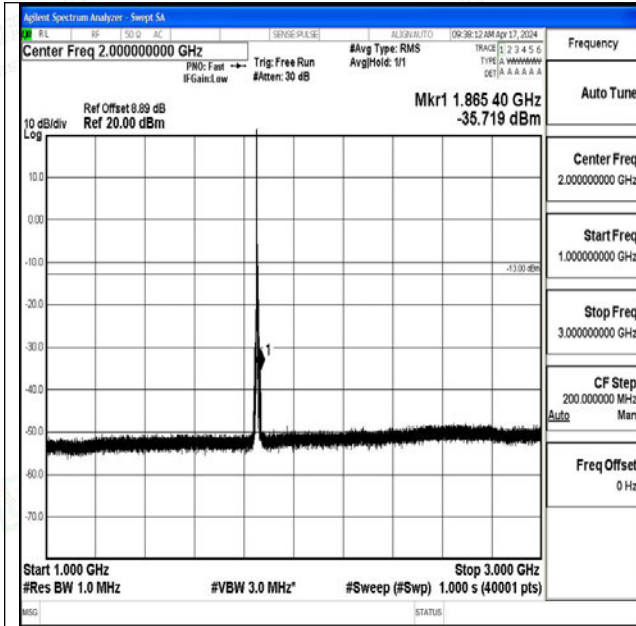

Band25_5MHz_16QAM_26065_1RB#0_0.009~0.15_0.0
09~0.15

Band25_5MHz_16QAM_26065_1RB#0_0.15~30_0.15~3
0

Band25_5MHz_16QAM_26065_1RB#0_30~1000_30~10
00

Band25_5MHz_16QAM_26065_1RB#0_1000~3000_100
0~3000

Band25_5MHz_16QAM_26065_1RB#0_3000~20000_30
00~20000