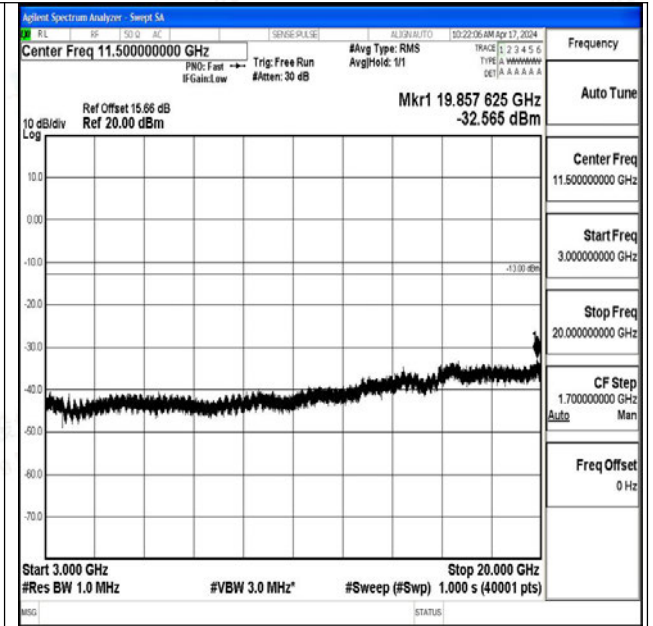

Band25_15MHz_16QAM_26615_1RB#0_0.009~0.15_0.009~0.15

Band25_15MHz_16QAM_26615_1RB#0_0.15~30_0.15~30

Band25_15MHz_16QAM_26615_1RB#0_30~1000_30~1000

Band25_15MHz_16QAM_26615_1RB#0_1000~3000_1000~3000

Band25_15MHz_16QAM_26615_1RB#0_3000~20000_3000~20000