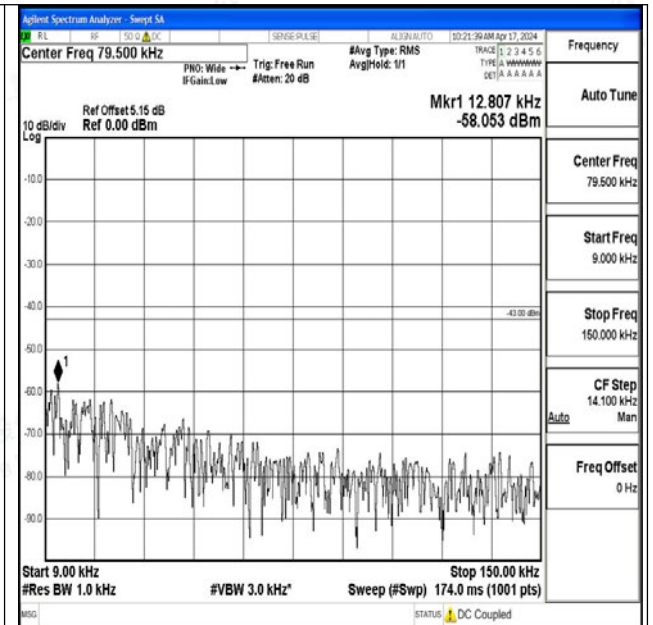

Band25_15MHz_QPSK_26615_1RB#0_0.009~0.15_0.00
9~0.15

Band25_15MHz_QPSK_26615_1RB#0_0.15~30_0.15~3
0

Band25_15MHz_QPSK_26615_1RB#0_30~1000_30~10
00

Band25_15MHz_QPSK_26615_1RB#0_1000~3000_100
0~3000

Band25_15MHz_QPSK_26615_1RB#0_3000~20000_3000~20000