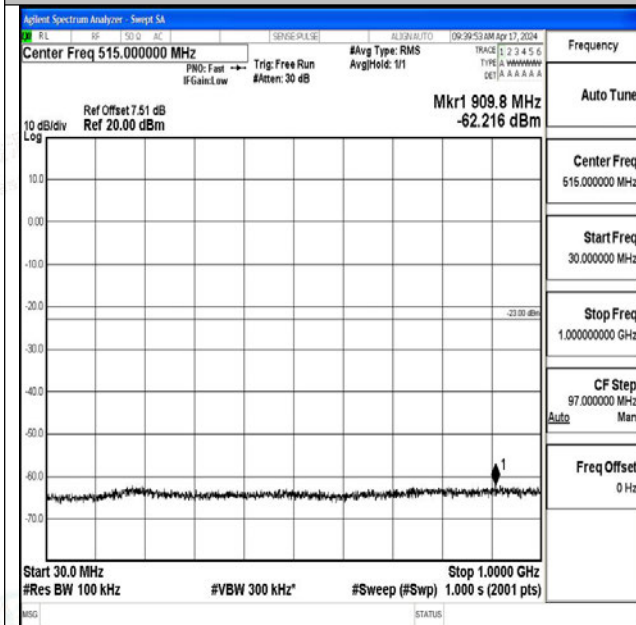

Band25_5MHz_QPSK_26665_1RB#0_30~1000_30~1000