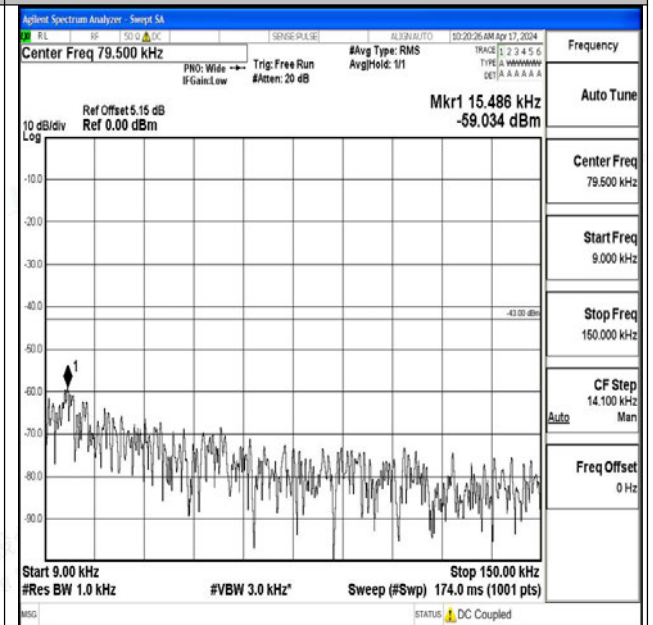

Band25_15MHz_QPSK_26365_1RB#0_0.009~0.15_0.009~0.15

Band25_15MHz_QPSK_26365_1RB#0_0.15~30_0.15~30

Band25_15MHz_QPSK_26365_1RB#0_30~1000_30~1000

Band25_15MHz_QPSK_26365_1RB#0_1000~3000_1000~3000

Band25_15MHz_QPSK_26365_1RB#0_3000~20000_3000~20000