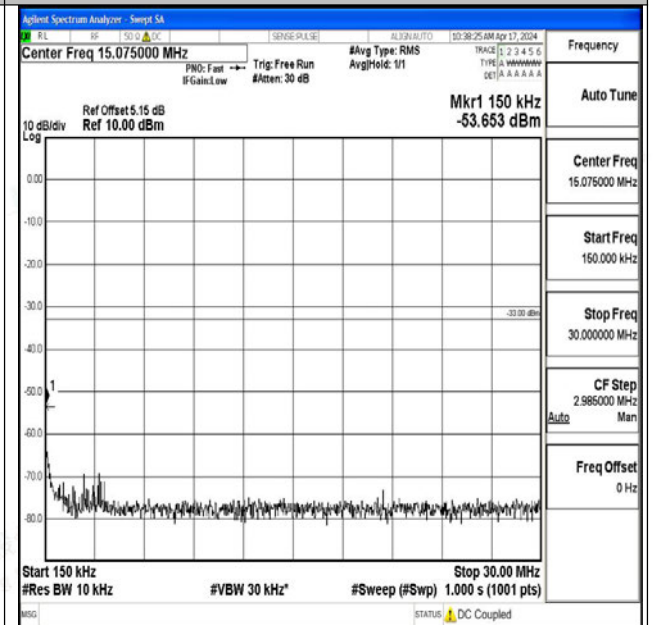

Band25_20MHz_QPSK_26140_1RB#0_0.15~30_0.15~30