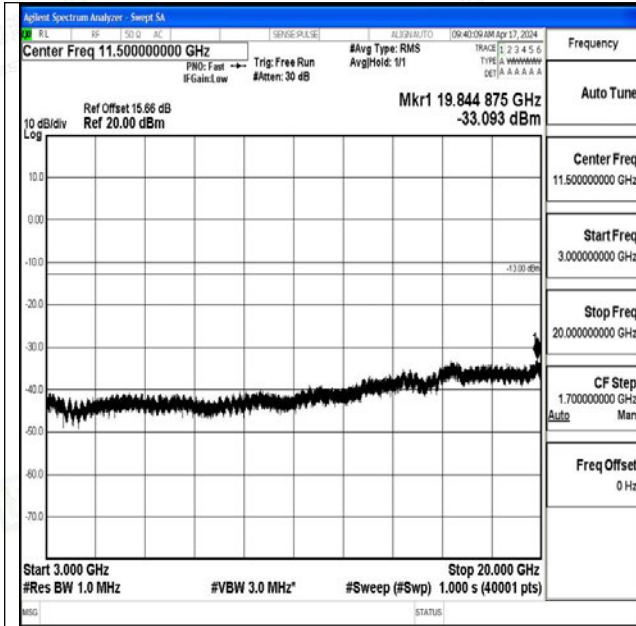

00~20000

Band25_5MHz_QPSK_26665_1RB#0_0.009~0.15_0.009~0.15

Band25_5MHz_QPSK_26665_1RB#0_0.15~30_0.15~30

Band25_5MHz_QPSK_26665_1RB#0_30~1000_30~1000

Band25_5MHz_QPSK_26665_1RB#0_1000~3000_1000~3000

Band25_5MHz_QPSK_26665_1RB#0_3000~20000_300
0~20000