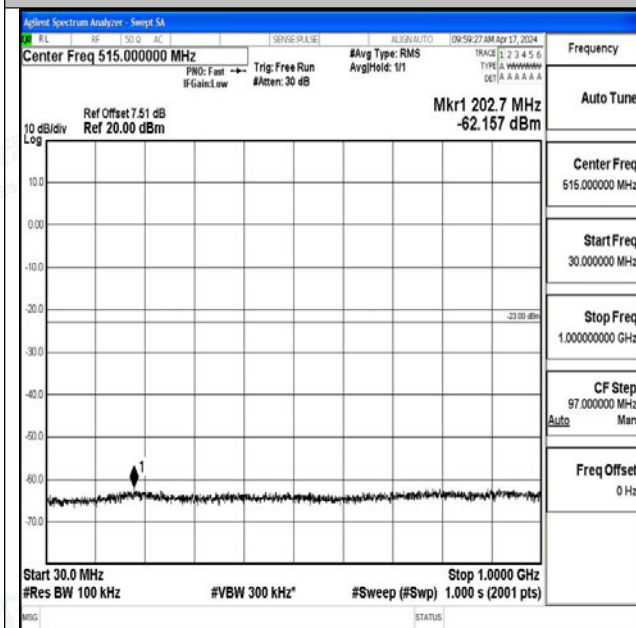

Band25_10MHz_QPSK_26365_1RB#0_30~1000_30~10
00