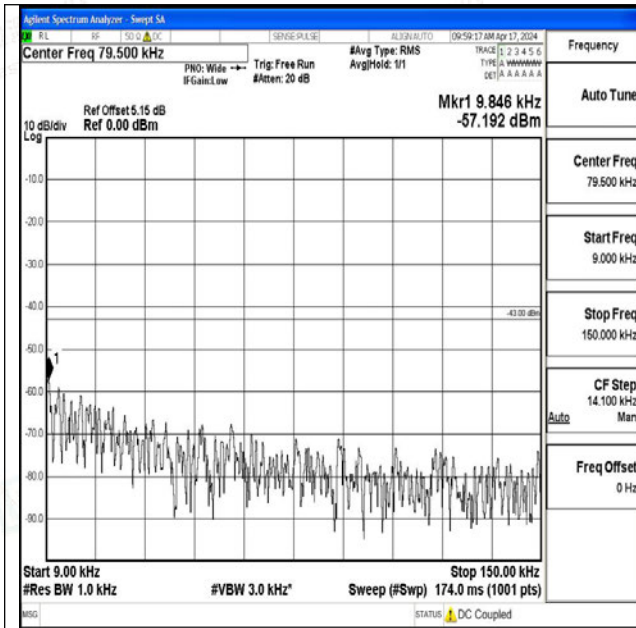

Band25_10MHz_16QAM_26090_1RB#0_0.009~0.15_0.009~0.15

Band25_10MHz_16QAM_26090_1RB#0_0.15~30_0.15~30

Band25_10MHz_16QAM_26090_1RB#0_30~1000_30~1000

Band25_10MHz_16QAM_26090_1RB#0_1000~3000_1000~3000

Band25_10MHz_16QAM_26090_1RB#0_3000~20000_3000~20000