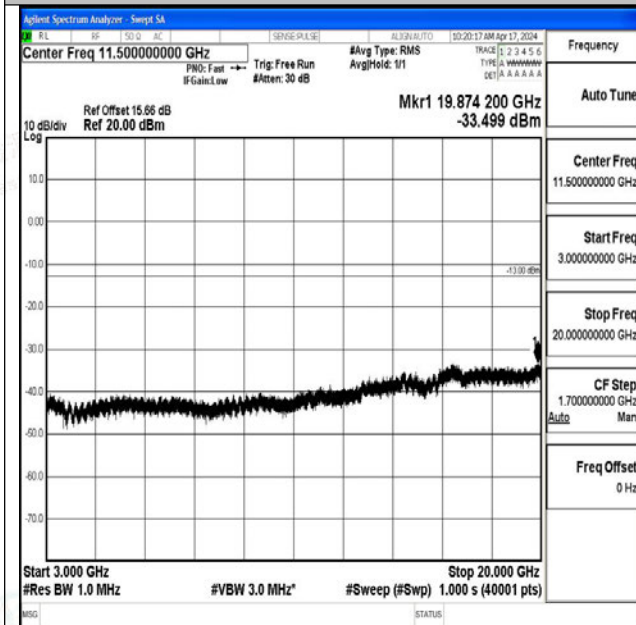

Band25_15MHz_QPSK_26365_1RB#0_0.009~0.15_0.009~0.15

Band25_15MHz_QPSK_26365_1RB#0_0.15~30_0.15~30

Band25_15MHz_QPSK_26365_1RB#0_30~1000_30~1000

Band25_15MHz_QPSK_26365_1RB#0_1000~3000_1000~3000

Band25_15MHz_QPSK_26365_1RB#0_3000~20000_3000~20000