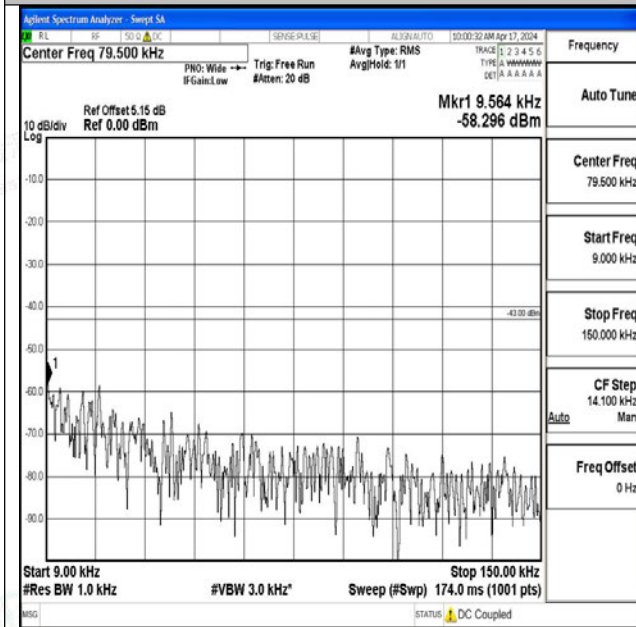

Band25_10MHz_16QAM_26365_1RB#0_0.009~0.15_0.
009~0.15

Band25_10MHz_16QAM_26365_1RB#0_0.15~30_0.15~
30

Band25_10MHz_16QAM_26365_1RB#0_30~1000_30~1
000

Band25_10MHz_16QAM_26365_1RB#0_1000~3000_1000~3000

Band25_10MHz_16QAM_26365_1RB#0_3000~20000_3000~20000