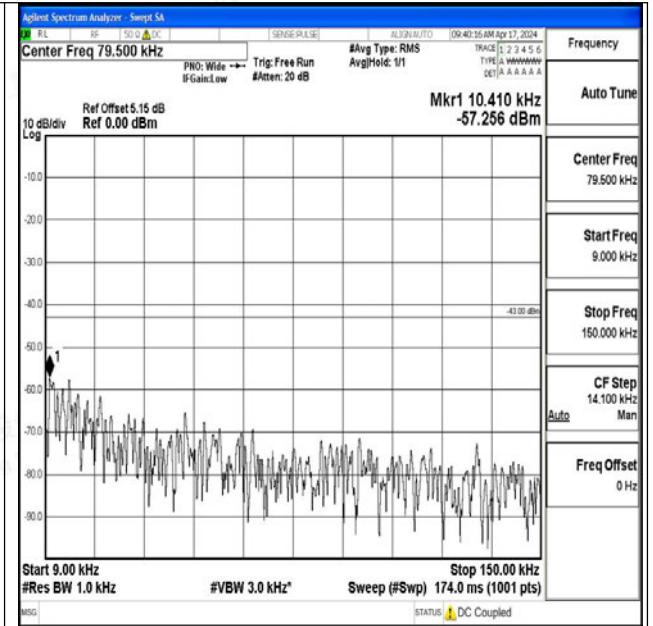

00~20000

Band25_5MHz_QPSK_26665_1RB#0_0.009~0.15_0.009~0.15

Band25_5MHz_QPSK_26665_1RB#0_0.15~30_0.15~30

Band25_5MHz_QPSK_26665_1RB#0_30~1000_30~1000

Band25_5MHz_QPSK_26665_1RB#0_1000~3000_1000~3000

Band25_5MHz_QPSK_26665_1RB#0_3000~20000_300
0~20000