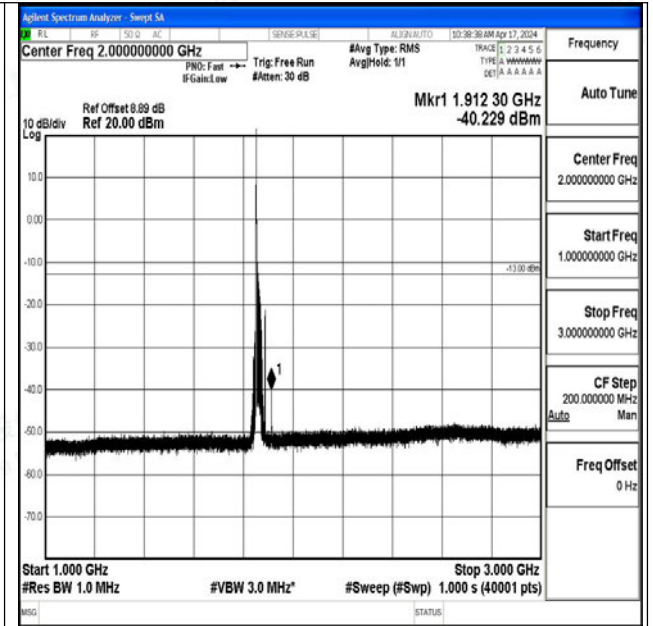

Band25_20MHz_QPSK_26140_1RB#0_0.009~0.15_0.009~0.15

Band25_20MHz_QPSK_26140_1RB#0_0.15~30_0.15~30

Band25_20MHz_QPSK_26140_1RB#0_30~1000_30~1000

Band25_20MHz_QPSK_26140_1RB#0_1000~3000_1000~3000

Band25_20MHz_QPSK_26140_1RB#0_3000~20000_3000~20000