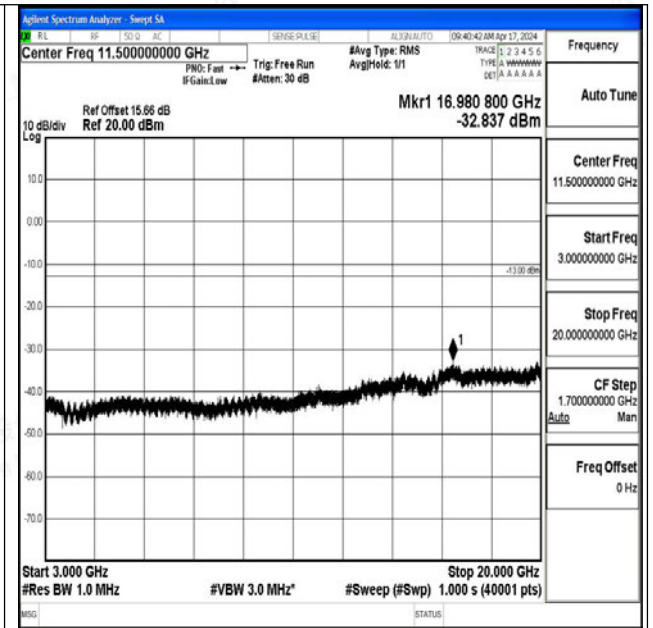

Band25_5MHz_16QAM_26665_1RB#0_0.009~0.15_0.0
09~0.15

Band25_5MHz_16QAM_26665_1RB#0_0.15~30_0.15~3
0

Band25_5MHz_16QAM_26665_1RB#0_30~1000_30~10
00

Band25_5MHz_16QAM_26665_1RB#0_1000~3000_100
0~3000

Band25_5MHz_16QAM_26665_1RB#0_3000~20000_30
00~20000