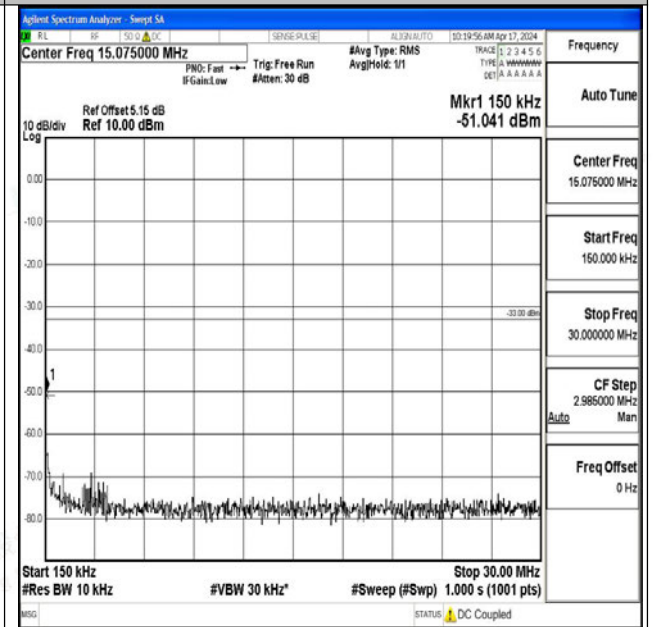

Band25_15MHz_QPSK_26365_1RB#0_0.15~30_0.15~30