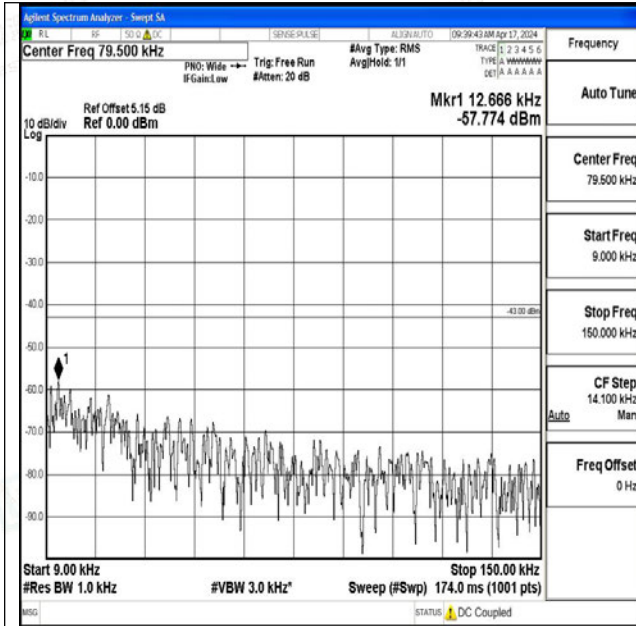

Band25_5MHz_QPSK_26665_1RB#0_0.009~0.15_0.009~0.15