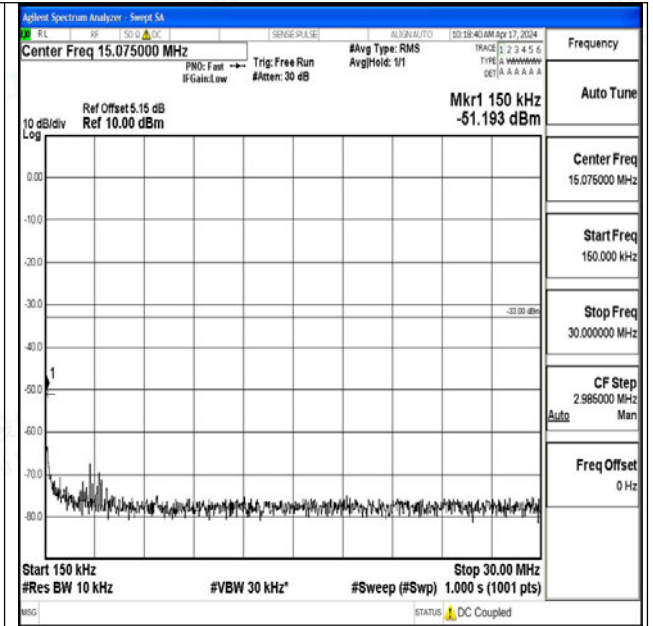

Band25_15MHz_QPSK_26115_1RB#0_0.15~30_0.15~3
0