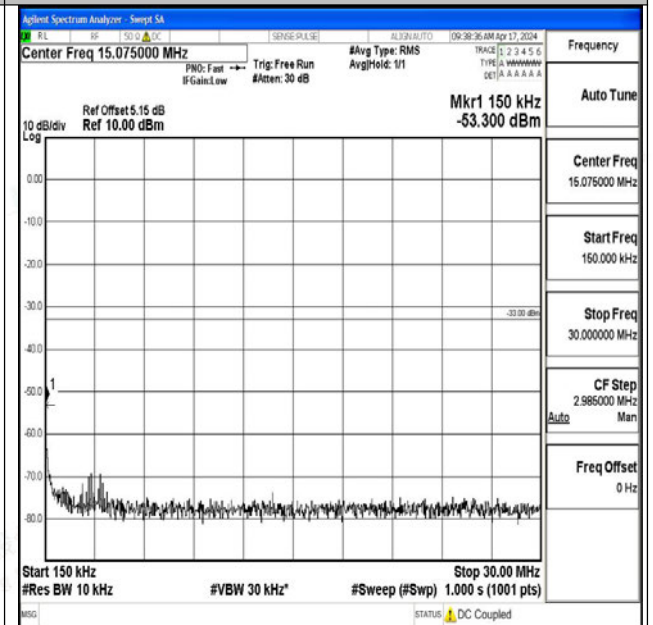

Band25_5MHz_QPSK_26365_1RB#0_0.15~30_0.15~30