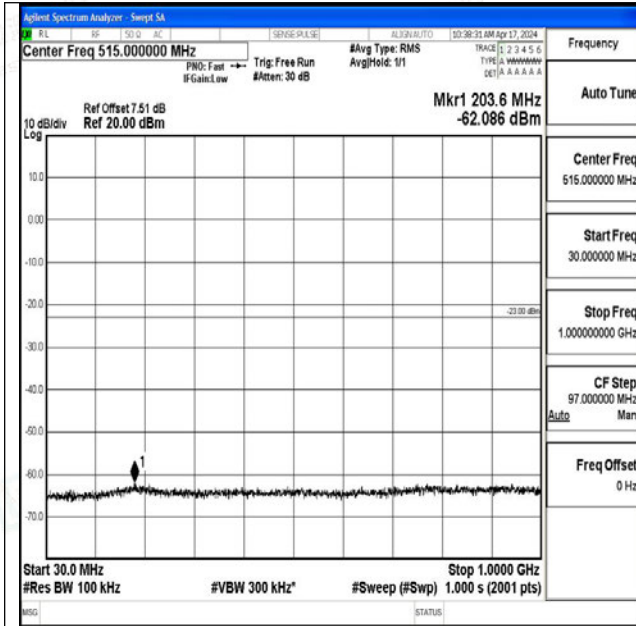

Band25_20MHz_QPSK_26140_1RB#0_30~1000_30~1000