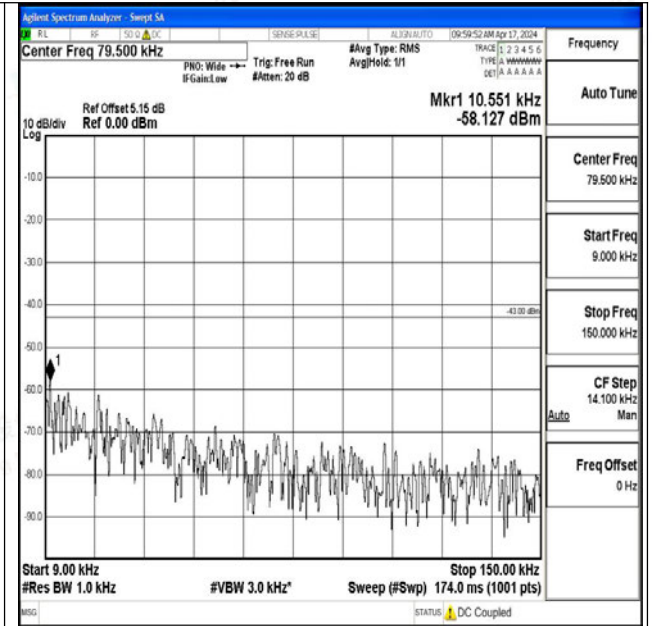

Band25_10MHz_QPSK_26365_1RB#0_0.009~0.15_0.00
9~0.15

Band25_10MHz_QPSK_26365_1RB#0_0.15~30_0.15~3
0

Band25_10MHz_QPSK_26365_1RB#0_30~1000_30~10
00

Band25_10MHz_QPSK_26365_1RB#0_1000~3000_100
0~3000

Band25_10MHz_QPSK_26365_1RB#0_3000~20000_30
00~20000