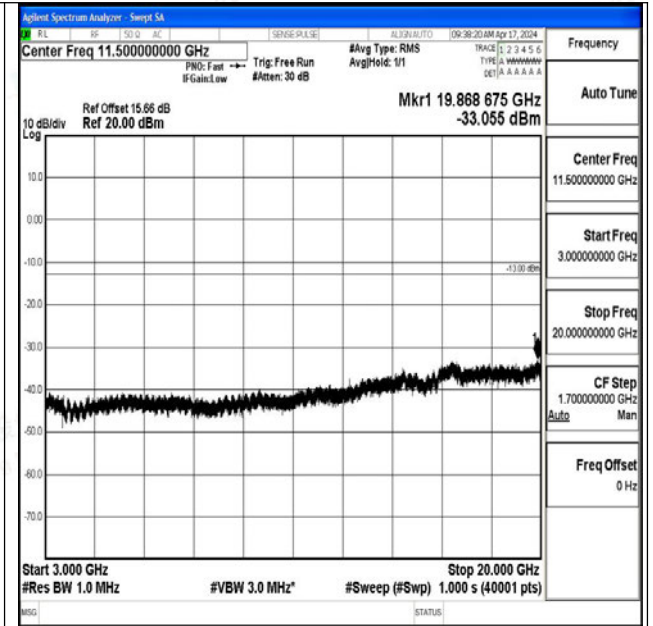

Band25_5MHz_16QAM_26065_1RB#0_0.009~0.15_0.0
09~0.15

Band25_5MHz_16QAM_26065_1RB#0_0.15~30_0.15~3
0

Band25_5MHz_16QAM_26065_1RB#0_30~1000_30~10
00

Band25_5MHz_16QAM_26065_1RB#0_1000~3000_100
0~3000

Band25_5MHz_16QAM_26065_1RB#0_3000~20000_30
00~20000