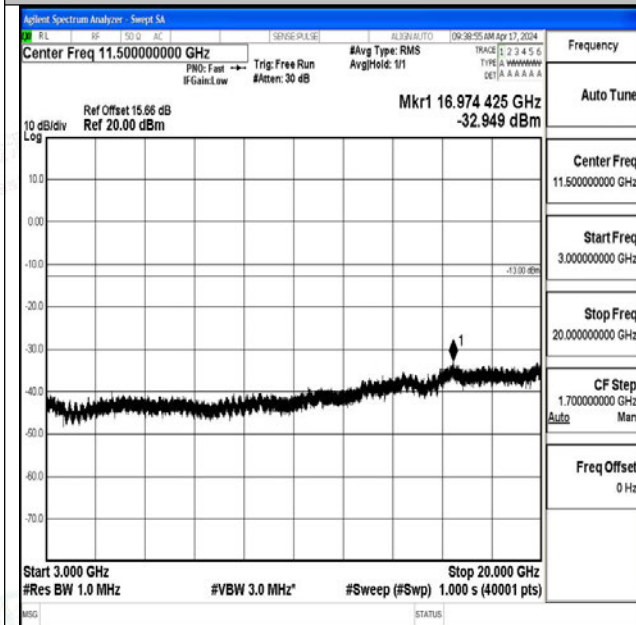

Band25_5MHz_QPSK_26365_1RB#0_0.009~0.15_0.009
~0.15

Band25_5MHz_QPSK_26365_1RB#0_0.15~30_0.15~30

Band25_5MHz_QPSK_26365_1RB#0_30~1000_30~1000

Band25_5MHz_QPSK_26365_1RB#0_1000~3000_1000~3000

Band25_5MHz_QPSK_26365_1RB#0_3000~20000_3000~20000