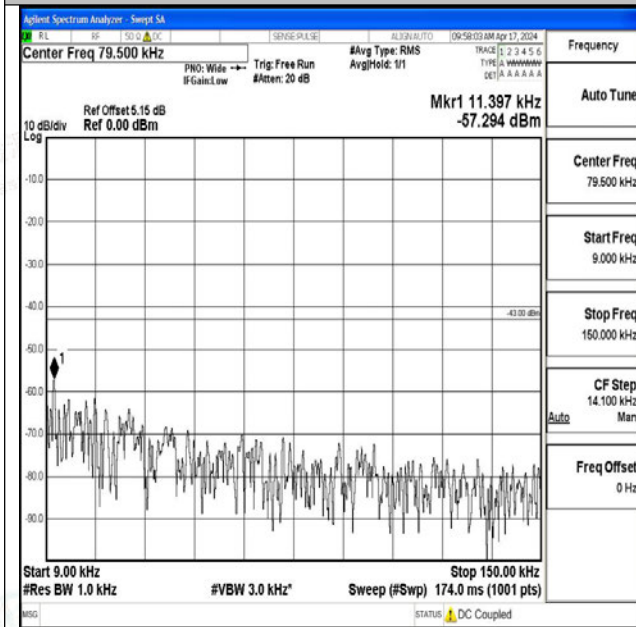

Band25_5MHz_16QAM_26665_1RB#0_0.009~0.15_0.0
09~0.15

Band25_5MHz_16QAM_26665_1RB#0_0.15~30_0.15~3
0

Band25_5MHz_16QAM_26665_1RB#0_30~1000_30~10
00

Band25_5MHz_16QAM_26665_1RB#0_1000~3000_100
0~3000

Band25_5MHz_16QAM_26665_1RB#0_3000~20000_30
00~20000