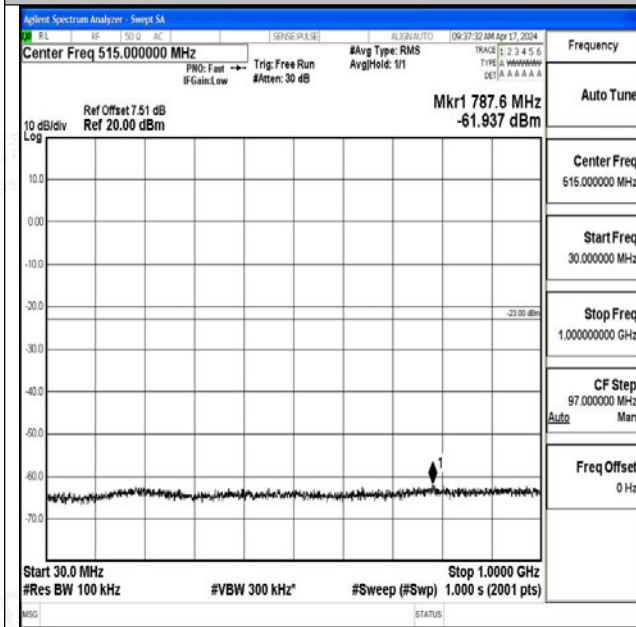

Band25_5MHz_QPSK_26065_1RB#0_0.009~0.15_0.009~0.15

Band25_5MHz_QPSK_26065_1RB#0_0.15~30_0.15~30

Band25_5MHz_QPSK_26065_1RB#0_30~1000_30~1000

Band25_5MHz_QPSK_26065_1RB#0_1000~3000_1000~3000

Band25_5MHz_QPSK_26065_1RB#0_3000~20000_300
0~20000