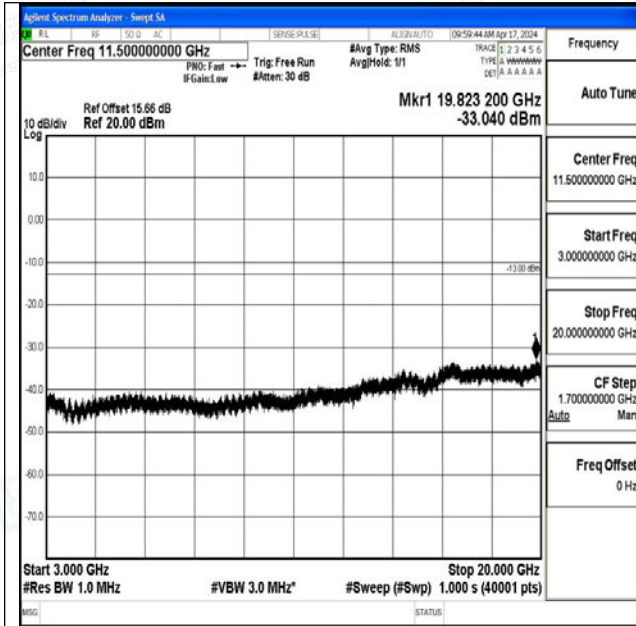

Band25_10MHz_QPSK_26365_1RB#0_0.009~0.15_0.00
9~0.15

Band25_10MHz_QPSK_26365_1RB#0_0.15~30_0.15~3
0

Band25_10MHz_QPSK_26365_1RB#0_30~1000_30~10
00

Band25_10MHz_QPSK_26365_1RB#0_1000~3000_100
0~3000

Band25_10MHz_QPSK_26365_1RB#0_3000~20000_30
00~20000