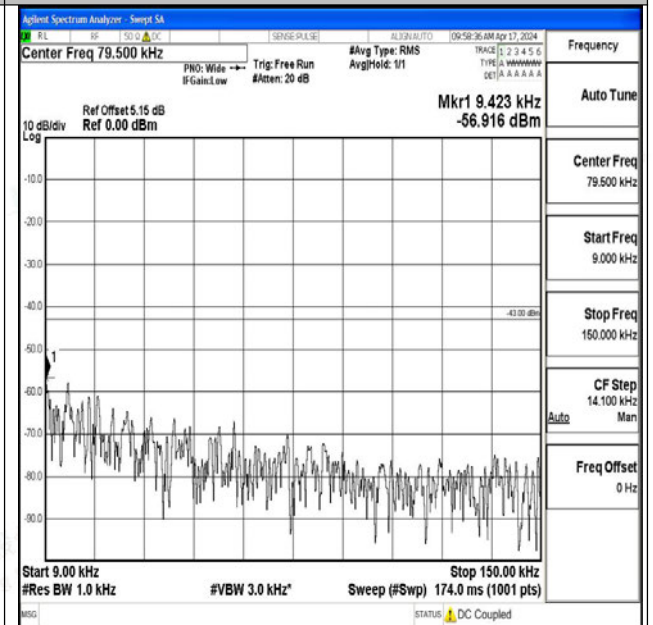

Band25_10MHz_QPSK_26090_1RB#0_0.009~0.15_0.00
9~0.15

Band25_10MHz_QPSK_26090_1RB#0_0.15~30_0.15~3
0

Band25_10MHz_QPSK_26090_1RB#0_30~1000_30~1000

Band25_10MHz_QPSK_26090_1RB#0_1000~3000_1000~3000

Band25_10MHz_QPSK_26090_1RB#0_3000~20000_3000~20000