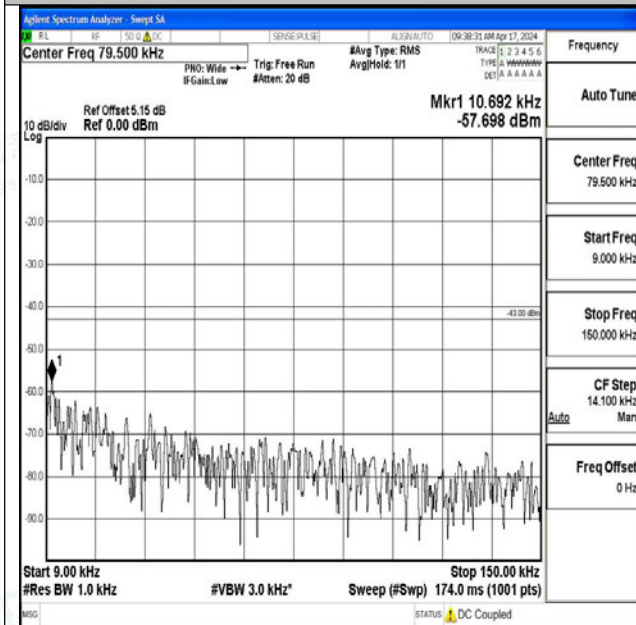

Band25_5MHz_16QAM_26065_1RB#0_0.009~0.15_0.0
09~0.15

Band25_5MHz_16QAM_26065_1RB#0_0.15~30_0.15~3
0

Band25_5MHz_16QAM_26065_1RB#0_30~1000_30~10
00

Band25_5MHz_16QAM_26065_1RB#0_1000~3000_100
0~3000

Band25_5MHz_16QAM_26065_1RB#0_3000~20000_30
00~20000