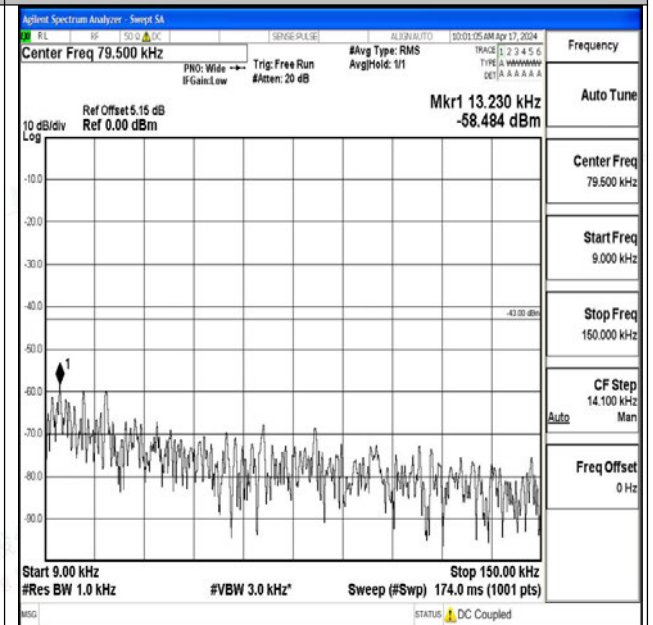

Band25_10MHz_QPSK_26640_1RB#0_0.009~0.15_0.009~0.15

Band25_10MHz_QPSK_26640_1RB#0_0.15~30_0.15~30

Band25_10MHz_QPSK_26640_1RB#0_30~1000_30~1000

Band25_10MHz_QPSK_26640_1RB#0_1000~3000_1000~3000

Band25_10MHz_QPSK_26640_1RB#0_3000~20000_3000~20000