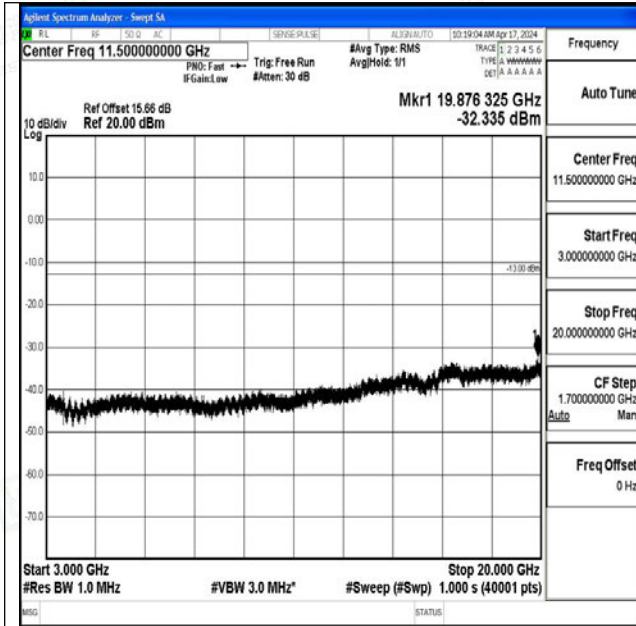

Band25_15MHz_QPSK_26115_1RB#0_0.009~0.15_0.00
9~0.15

Band25_15MHz_QPSK_26115_1RB#0_0.15~30_0.15~3
0

Band25_15MHz_QPSK_26115_1RB#0_30~1000_30~10
00

Band25_15MHz_QPSK_26115_1RB#0_1000~3000_100
0~3000

Band25_15MHz_QPSK_26115_1RB#0_3000~20000_30
00~20000