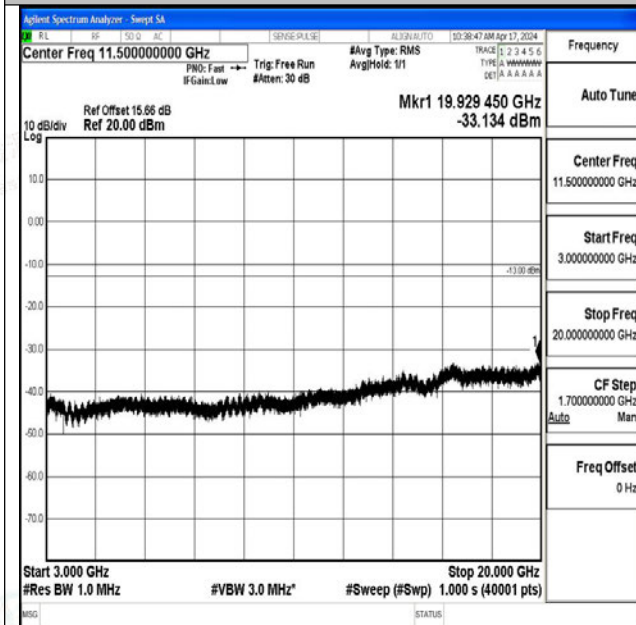

Band25_20MHz_QPSK_26140_1RB#0_0.009~0.15_0.009~0.15

Band25_20MHz_QPSK_26140_1RB#0_0.15~30_0.15~30

Band25_20MHz_QPSK_26140_1RB#0_30~1000_30~1000

Band25_20MHz_QPSK_26140_1RB#0_1000~3000_1000~3000

Band25_20MHz_QPSK_26140_1RB#0_3000~20000_3000~20000