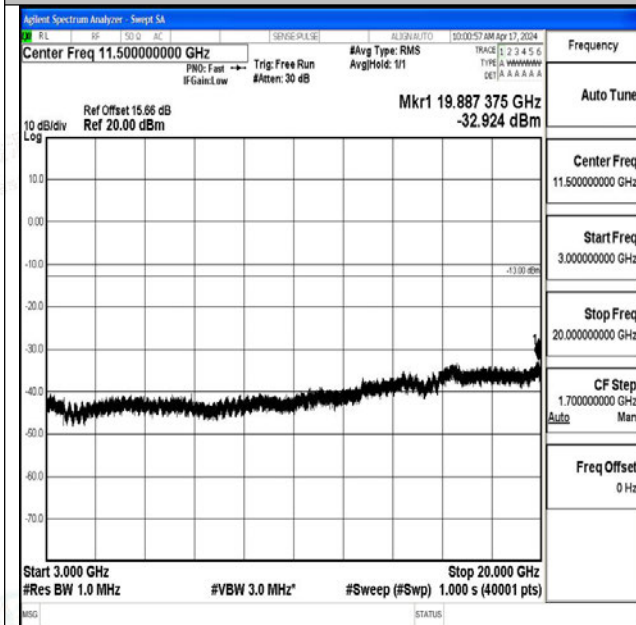

Band25_10MHz_QPSK_26640_1RB#0_0.009~0.15_0.009~0.15

Band25_10MHz_QPSK_26640_1RB#0_0.15~30_0.15~30

Band25_10MHz_QPSK_26640_1RB#0_30~1000_30~1000

Band25_10MHz_QPSK_26640_1RB#0_1000~3000_1000~3000

Band25_10MHz_QPSK_26640_1RB#0_3000~20000_3000~20000