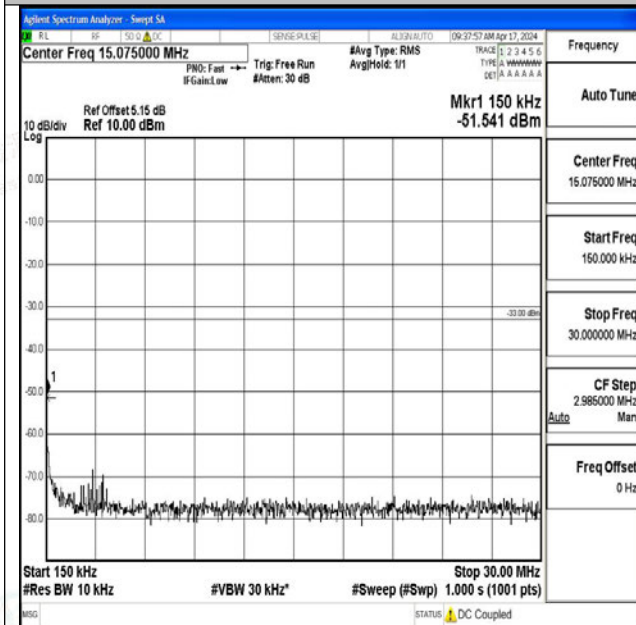

Band25_5MHz_16QAM_26065_1RB#0_0.15~30_0.15~3
0