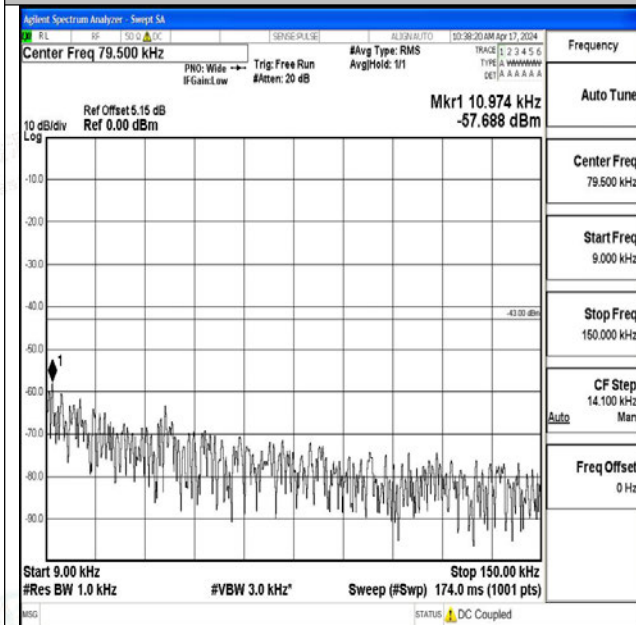

Band25_15MHz_16QAM_26615_1RB#0_0.009~0.15_0.009~0.15

Band25_15MHz_16QAM_26615_1RB#0_0.15~30_0.15~30

Band25_15MHz_16QAM_26615_1RB#0_30~1000_30~1000

Band25_15MHz_16QAM_26615_1RB#0_1000~3000_1000~3000

Band25_15MHz_16QAM_26615_1RB#0_3000~20000_3000~20000