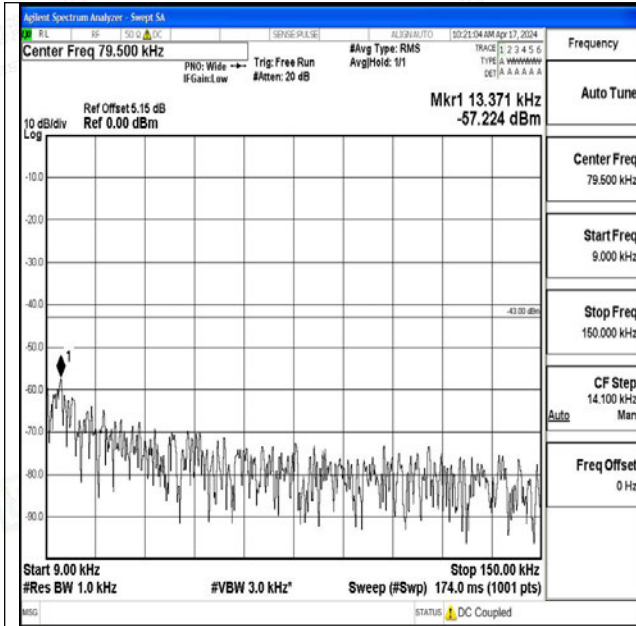

Band25_15MHz_16QAM_26365_1RB#0_0.009~0.15_0.009~0.15

Band25_15MHz_16QAM_26365_1RB#0_0.15~30_0.15~30

Band25_15MHz_16QAM_26365_1RB#0_30~1000_30~1000

Band25_15MHz_16QAM_26365_1RB#0_1000~3000_1000~3000

Band25_15MHz_16QAM_26365_1RB#0_3000~20000_3000~20000