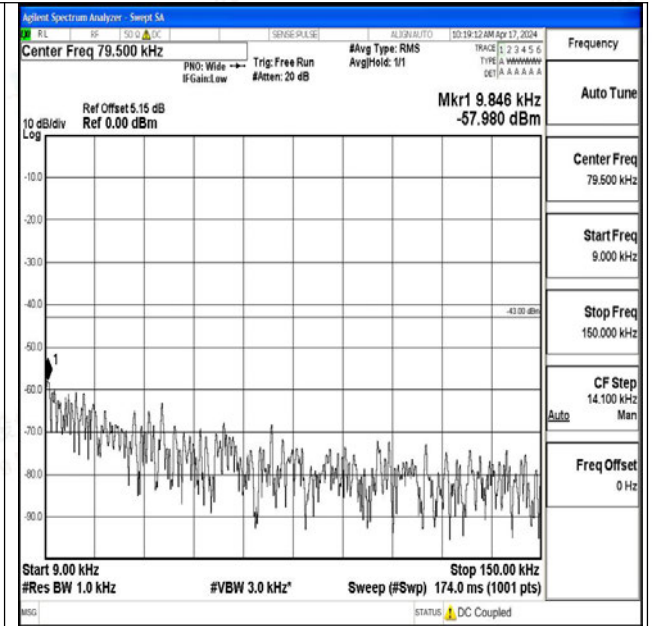

Band25_15MHz_QPSK_26115_1RB#0_0.009~0.15_0.00
9~0.15

Band25_15MHz_QPSK_26115_1RB#0_0.15~30_0.15~3
0

Band25_15MHz_QPSK_26115_1RB#0_30~1000_30~10
00

Band25_15MHz_QPSK_26115_1RB#0_1000~3000_100
0~3000

Band25_15MHz_QPSK_26115_1RB#0_3000~20000_30
00~20000