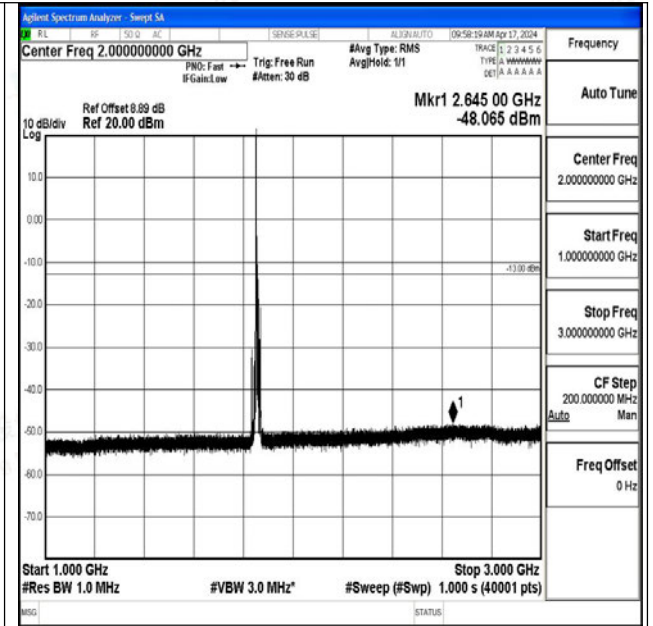

Band25_10MHz_QPSK_26090_1RB#0_0.009~0.15_0.00
9~0.15

Band25_10MHz_QPSK_26090_1RB#0_0.15~30_0.15~3
0

Band25_10MHz_QPSK_26090_1RB#0_30~1000_30~1000

Band25_10MHz_QPSK_26090_1RB#0_1000~3000_1000~3000

Band25_10MHz_QPSK_26090_1RB#0_3000~20000_3000~20000