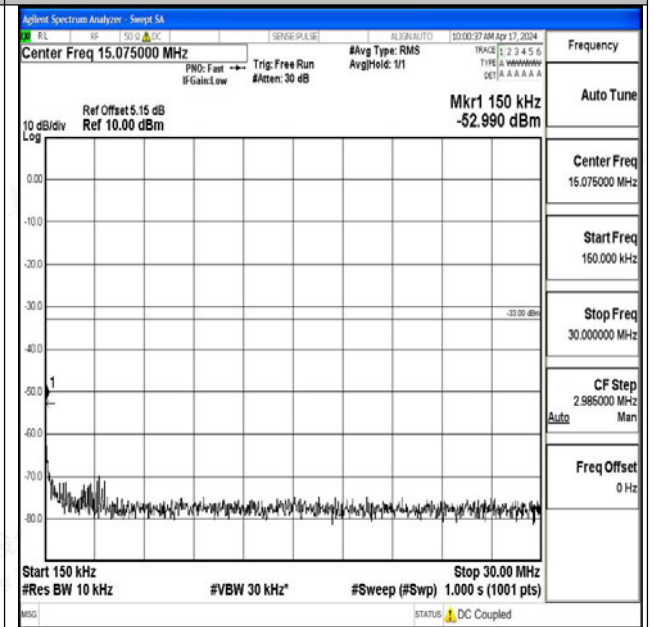

Band25_10MHz_QPSK_26640_1RB#0_0.15~30_0.15~30