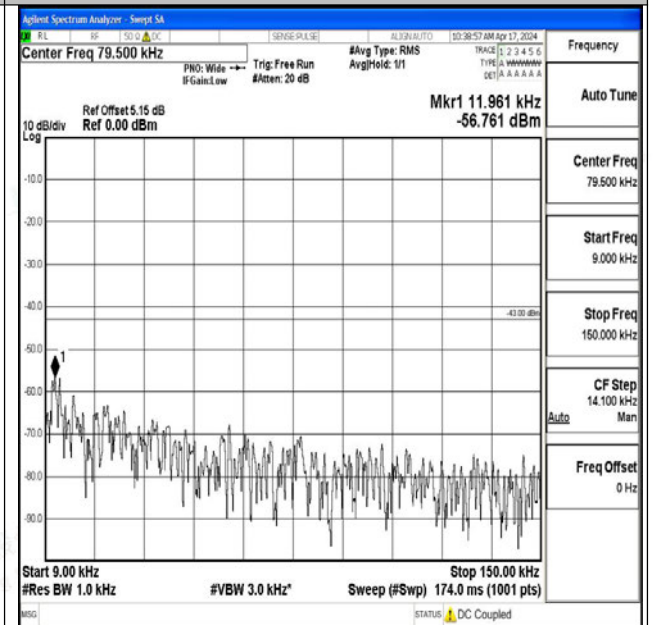

Band25_20MHz_QPSK_26140_1RB#0_0.009~0.15_0.009~0.15

Band25_20MHz_QPSK_26140_1RB#0_0.15~30_0.15~30

Band25_20MHz_QPSK_26140_1RB#0_30~1000_30~1000

Band25_20MHz_QPSK_26140_1RB#0_1000~3000_1000~3000

Band25_20MHz_QPSK_26140_1RB#0_3000~20000_3000~20000