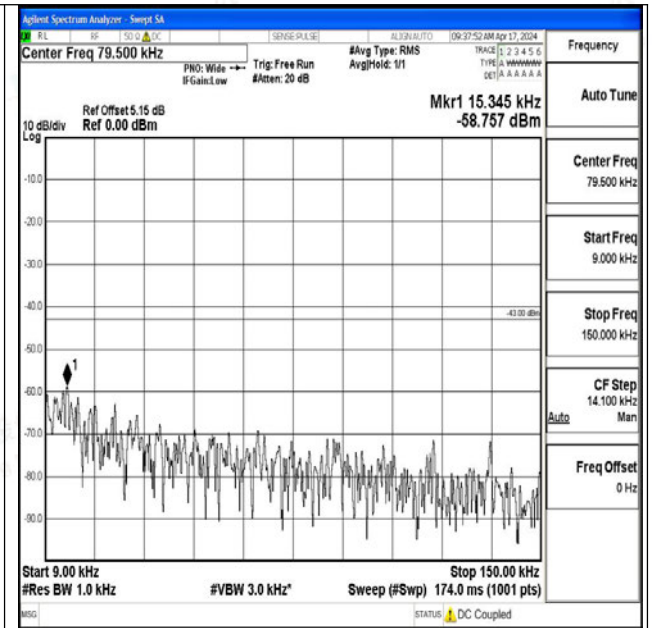

Band25_5MHz_QPSK_26065_1RB#0_0.009~0.15_0.009~0.15

Band25_5MHz_QPSK_26065_1RB#0_0.15~30_0.15~30

Band25_5MHz_QPSK_26065_1RB#0_30~1000_30~1000

Band25_5MHz_QPSK_26065_1RB#0_1000~3000_1000~3000

Band25_5MHz_QPSK_26065_1RB#0_3000~20000_300
0~20000