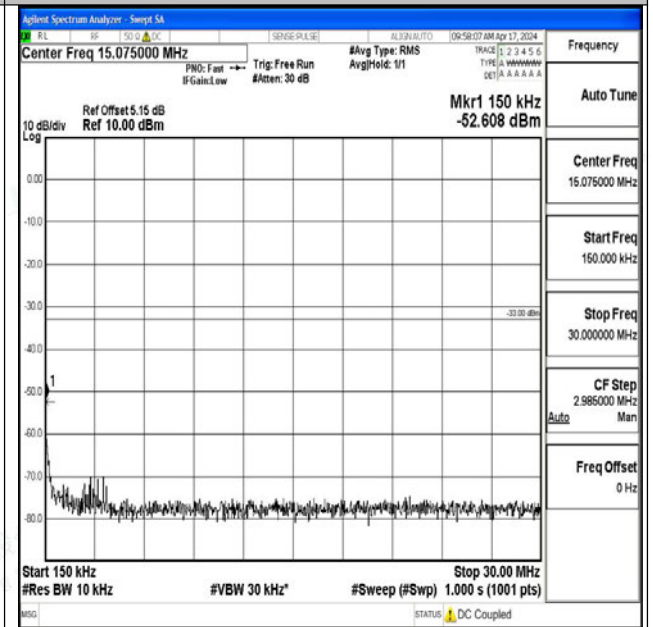

Band25_10MHz_QPSK_26090_1RB#0_0.15~30_0.15~3
0