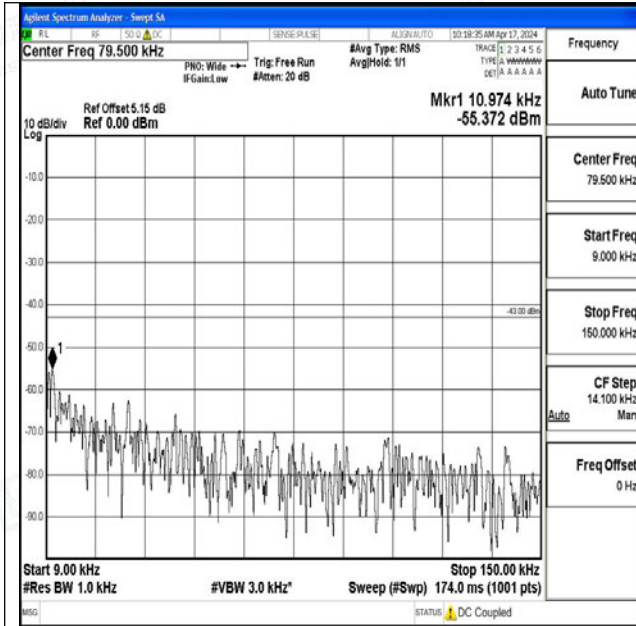

Band25_10MHz_16QAM_26640_1RB#0_0.009~0.15_0.009~0.15

Band25_10MHz_16QAM_26640_1RB#0_0.15~30_0.15~30

Band25_10MHz_16QAM_26640_1RB#0_30~1000_30~1000

Band25_10MHz_16QAM_26640_1RB#0_1000~3000_1000~3000

Band25_10MHz_16QAM_26640_1RB#0_3000~20000_3000~20000