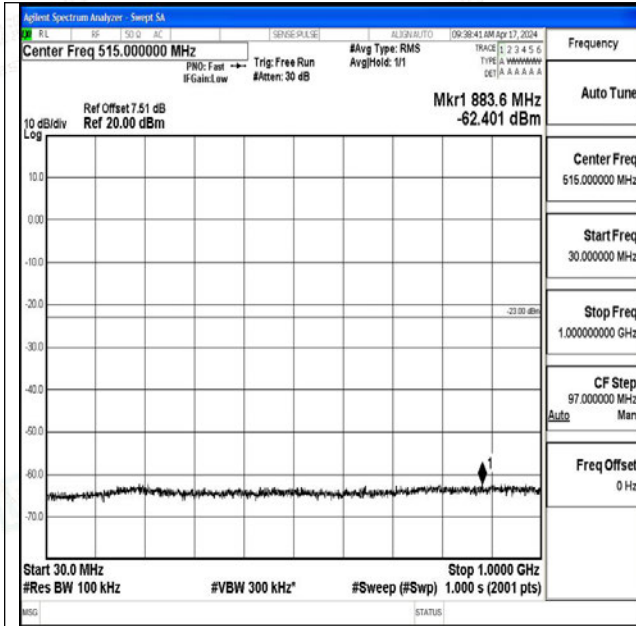

Band25_5MHz_QPSK_26365_1RB#0_30~1000_30~1000