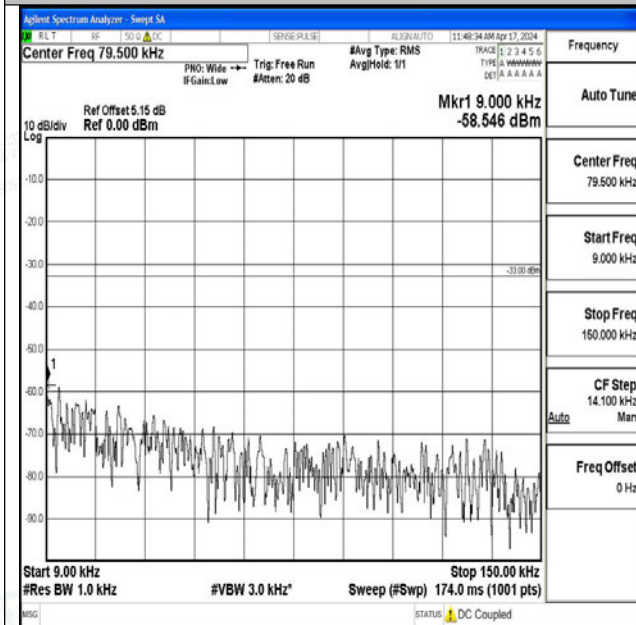

Band26_5MHz_QPSK_26740_1RB#0_0.009~0.15_0.009 ~0.15