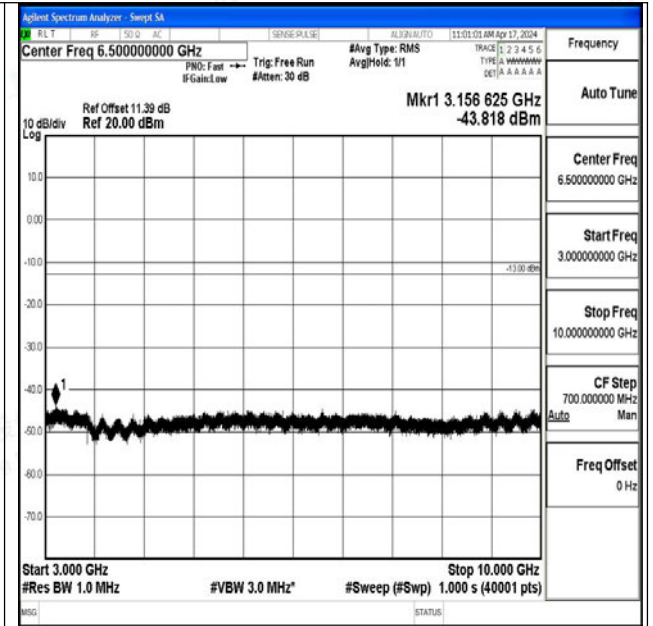

Band26_1.4MHz_16QAM_26783_1RB#0_0.009~0.15_0.009~0.15

Band26_1.4MHz_16QAM_26783_1RB#0_0.15~30_0.15~30

Band26_1.4MHz_16QAM_26783_1RB#0_30~1000_30~1000

Band26_1.4MHz_16QAM_26783_1RB#0_1000~3000_1000~3000

Band26_1.4MHz_16QAM_26783_1RB#0_3000~10000_3000~10000