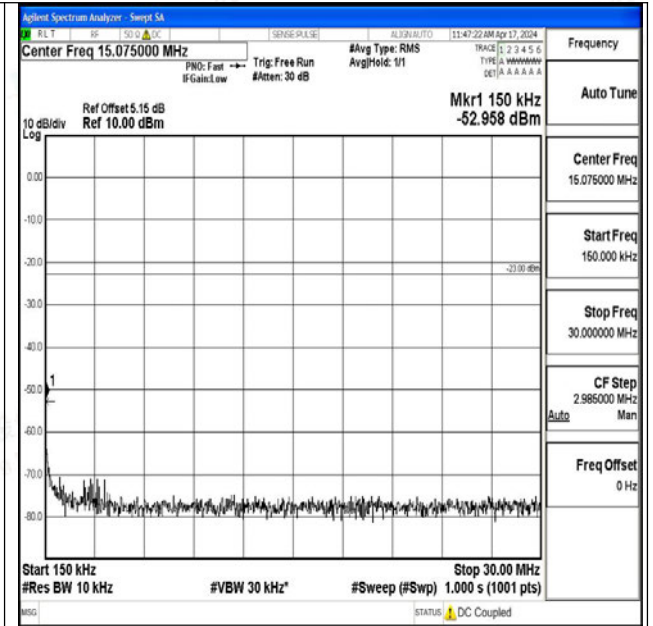

Band26_5MHz_QPSK_26715_1RB#0_0.15~30_0.15~30