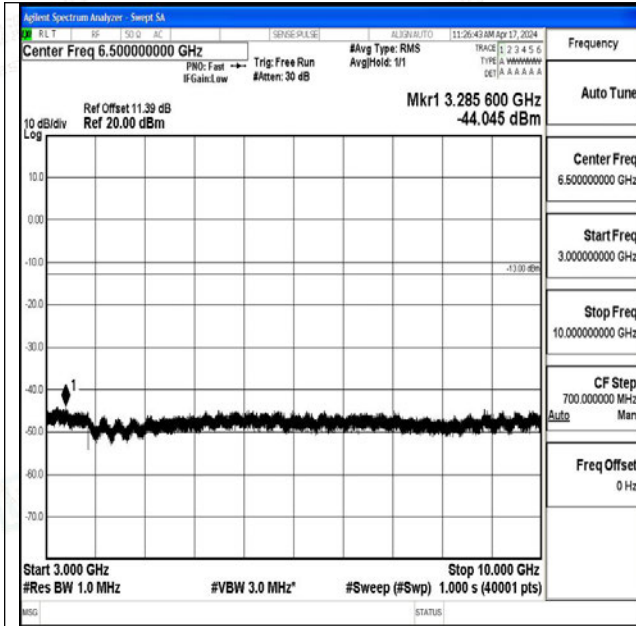

0~3000

Band26_3MHz_16QAM_26705_1RB#0_3000~10000_30

00~10000

Band26_3MHz_QPSK_26740_1RB#0_0.009~0.15_0.009~0.15

Band26_3MHz_QPSK_26740_1RB#0_0.15~30_0.15~30

Band26_3MHz_QPSK_26740_1RB#0_30~1000_30~1000

Band26_3MHz_QPSK_26740_1RB#0_1000~3000_1000~3000