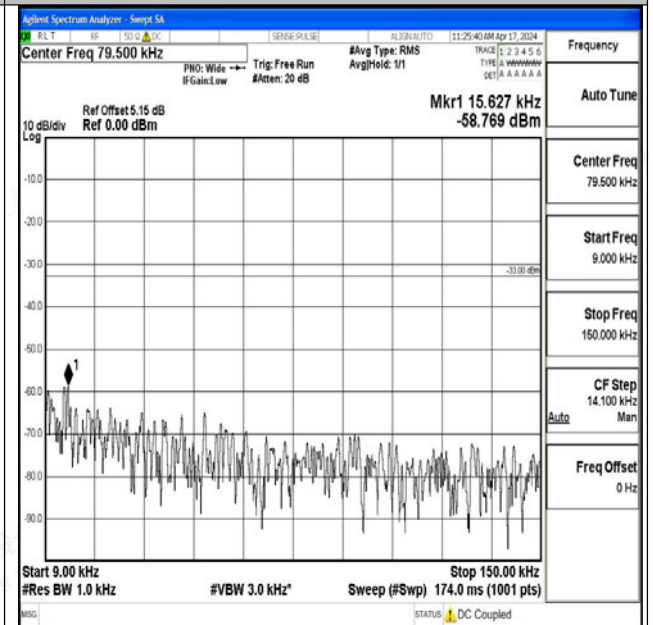

Band26_3MHz_16QAM_26705_1RB#0_0.009~0.15_0.09~0.15

09~0.15