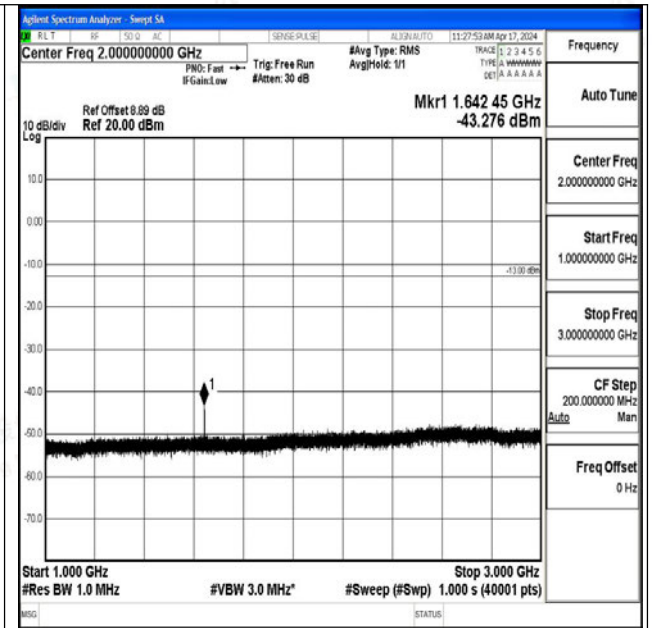

Band26_3MHz_16QAM_26740_1RB#0_3000~10000_30
00~10000

Band26_3MHz_QPSK_26775_1RB#0_0.009~0.15_0.009
~0.15

Band26_3MHz_QPSK_26775_1RB#0_0.15~30_0.15~30

Band26_3MHz_QPSK_26775_1RB#0_30~1000_30~1000
0

Band26_3MHz_QPSK_26775_1RB#0_1000~3000_1000
~3000