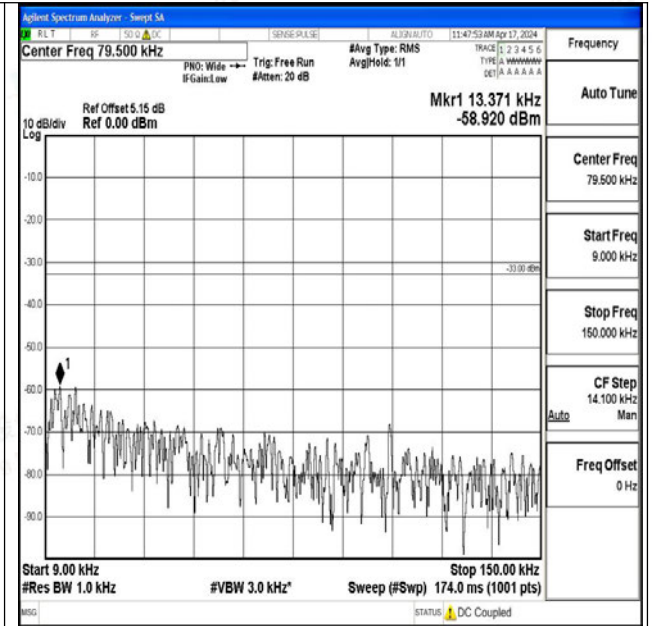

Band26_5MHz_16QAM_26715_1RB#0_0.009~0.15_0.0
09~0.15