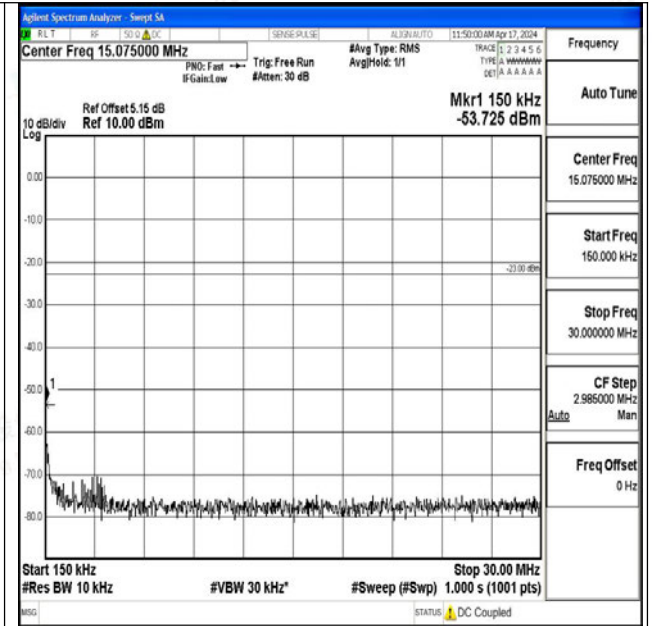

Band26_5MHz_QPSK_26765_1RB#0_0.15~30_0.15~30