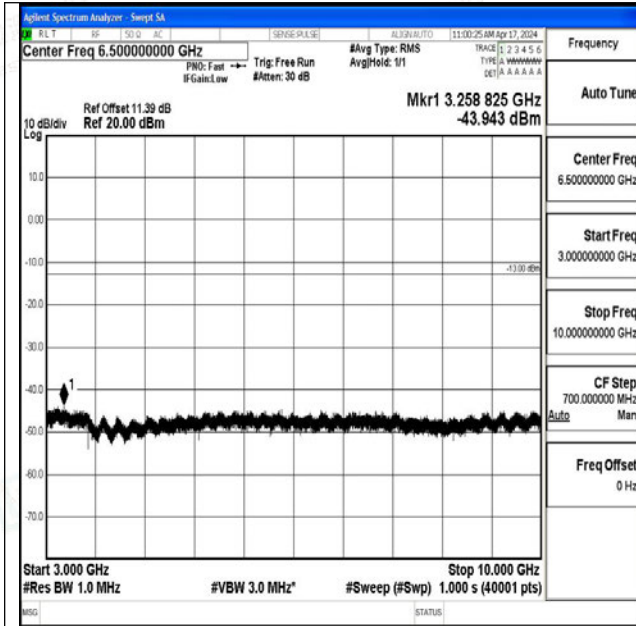

Band26_1.4MHz_QPSK_26783_1RB#0_0.009~0.15_0.09~0.15

Band26_1.4MHz_QPSK_26783_1RB#0_0.15~30_0.15~30

Band26_1.4MHz_QPSK_26783_1RB#0_30~1000_30~1000

Band26_1.4MHz_QPSK_26783_1RB#0_1000~3000_1000~3000

Band26_1.4MHz_QPSK_26783_1RB#0_3000~10000_00~10000