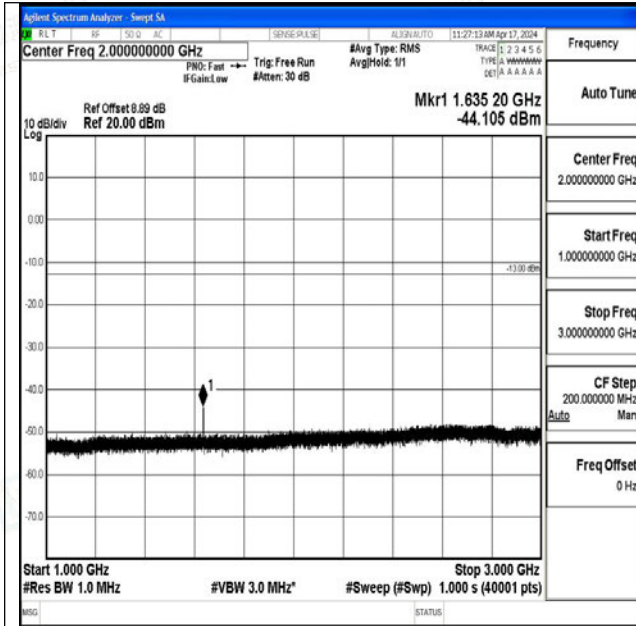

Band26_3MHz_QPSK_26740_1RB#0_3000~10000_300
0~10000

Band26_3MHz_16QAM_26740_1RB#0_0.009~0.15_0.0
09~0.15

Band26_3MHz_16QAM_26740_1RB#0_0.15~30_0.15~3
0

Band26_3MHz_16QAM_26740_1RB#0_30~1000_30~10
00

Band26_3MHz_16QAM_26740_1RB#0_1000~3000_100
0~3000