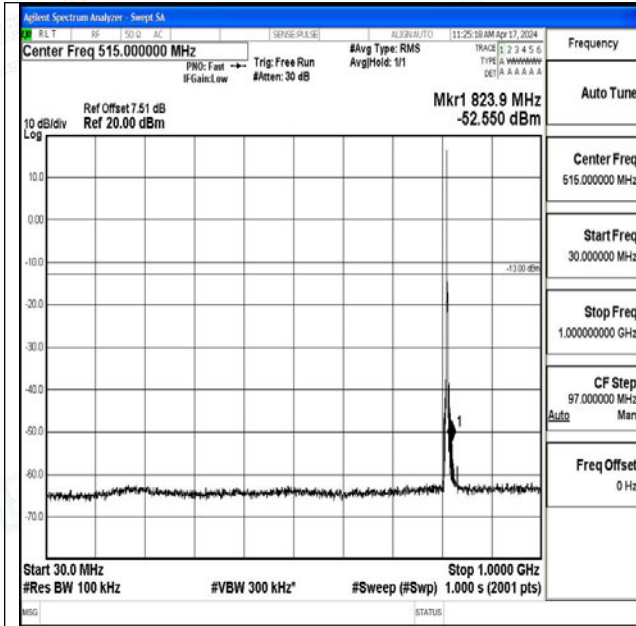

Band26_3MHz_QPSK_26705_1RB#0_30~1000_30~1000

0