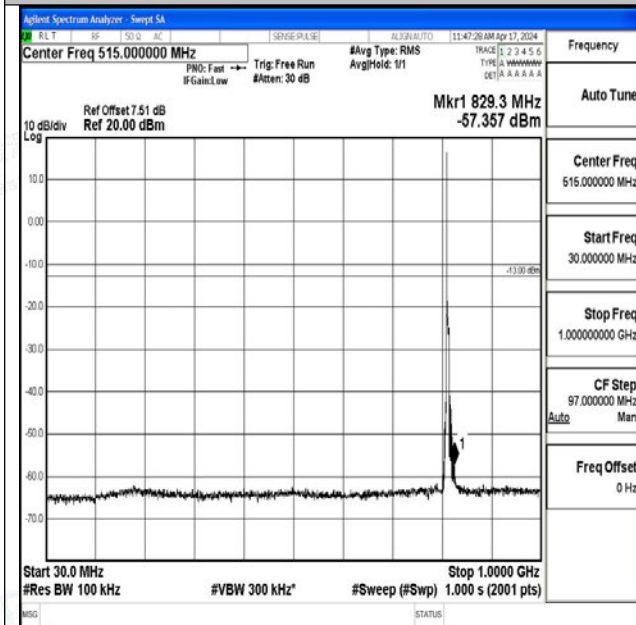

0~3000

Band26_3MHz_16QAM_26775_1RB#0_3000~10000_30

00~10000

Band26_5MHz_QPSK_26715_1RB#0_0.009~0.15_0.009~0.15

Band26_5MHz_QPSK_26715_1RB#0_0.15~30_0.15~30

Band26_5MHz_QPSK_26715_1RB#0_30~1000_30~1000

Band26_5MHz_QPSK_26715_1RB#0_1000~3000_1000~3000