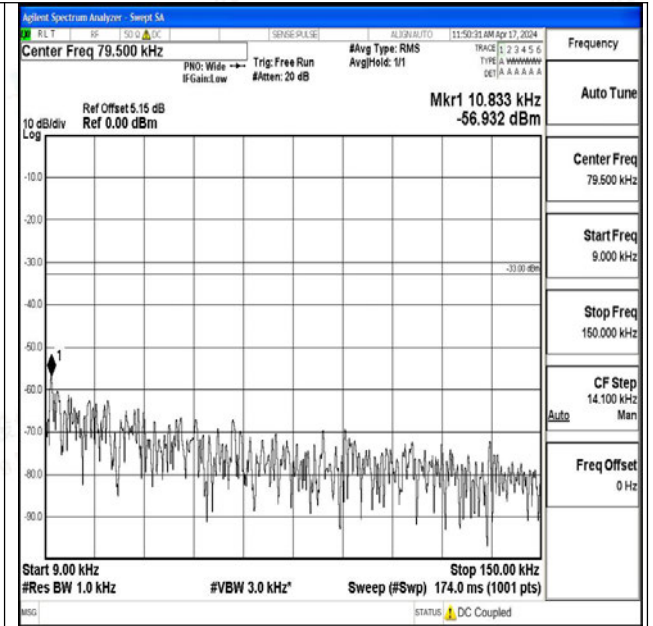

Band26_5MHz_16QAM_26765_1RB#0_0.009~0.15_0.0
09~0.15