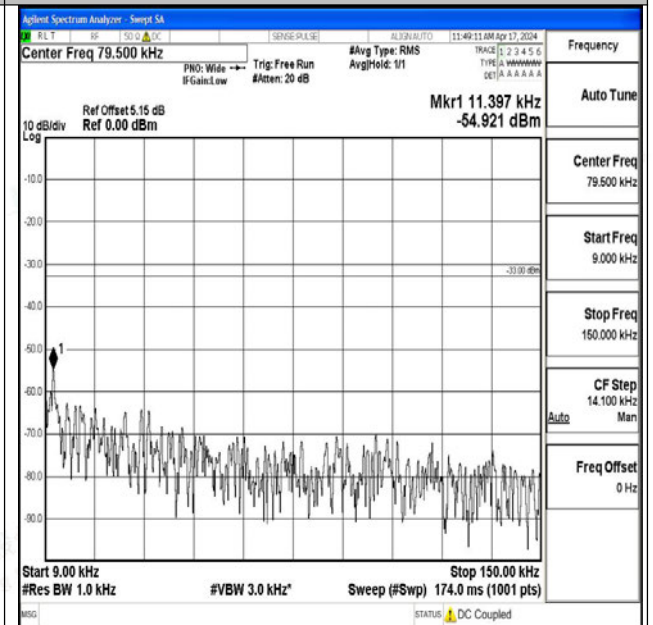

Band26_5MHz_16QAM_26740_1RB#0_0.009~0.15_0.0
09~0.15