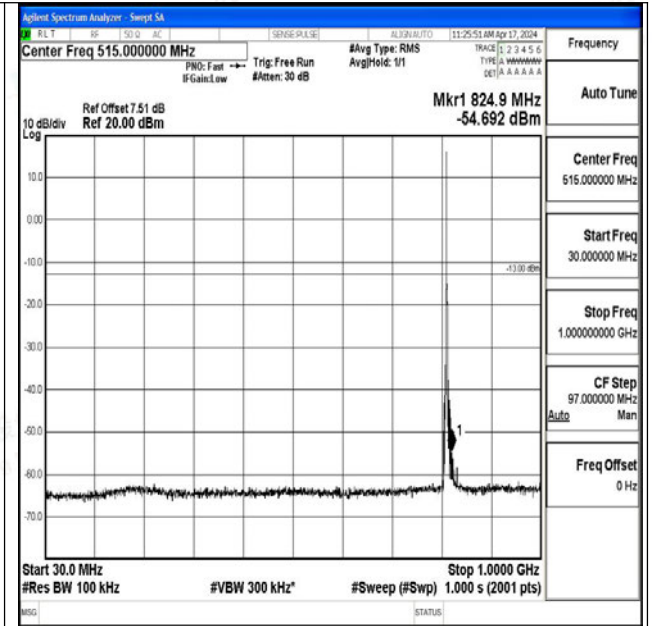

0~10000

Band26_3MHz_16QAM_26705_1RB#0_0.009~0.15_0.09~0.15

09~0.15

Band26_3MHz_16QAM_26705_1RB#0_0.15~30_0.15~3

0

Band26_3MHz_16QAM_26705_1RB#0_30~1000_30~10

00

Band26_3MHz_16QAM_26705_1RB#0_1000~3000_100