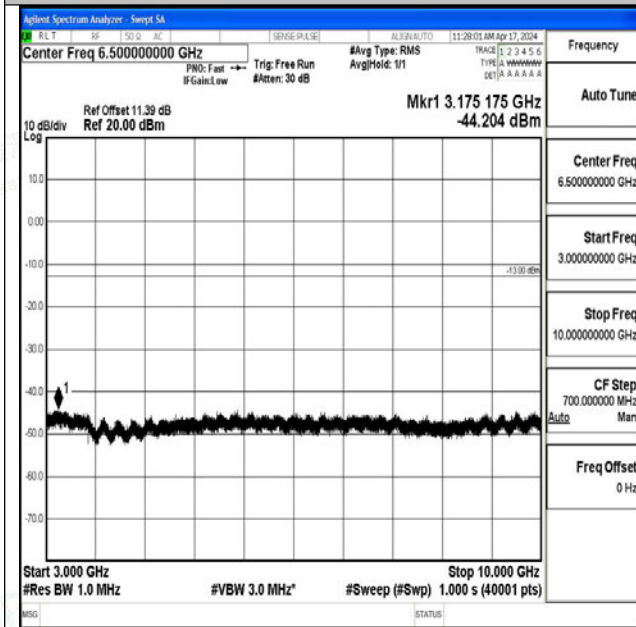

Band26_3MHz_16QAM_26740_1RB#0_3000~10000_30
00~10000

Band26_3MHz_QPSK_26775_1RB#0_0.009~0.15_0.009
~0.15

Band26_3MHz_QPSK_26775_1RB#0_0.15~30_0.15~30

Band26_3MHz_QPSK_26775_1RB#0_30~1000_30~1000
0

Band26_3MHz_QPSK_26775_1RB#0_1000~3000_1000
~3000