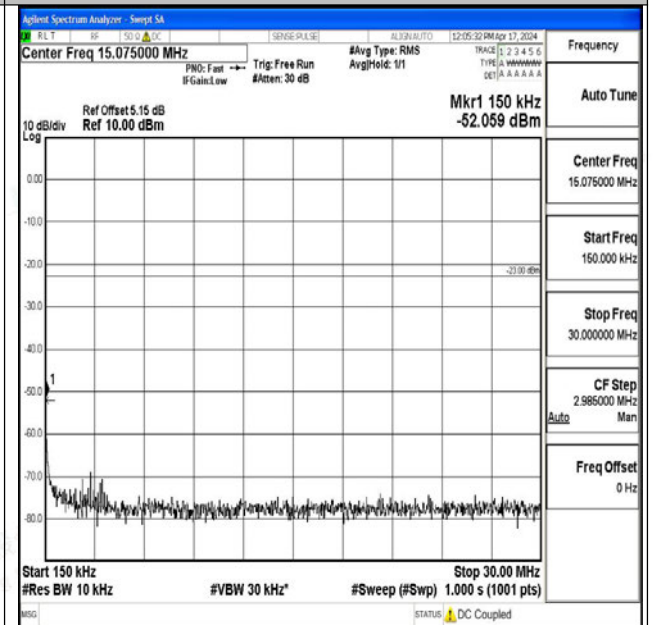

Band26_10MHz_QPSK_26740_1RB#0_0.15~30_0.15~3
0