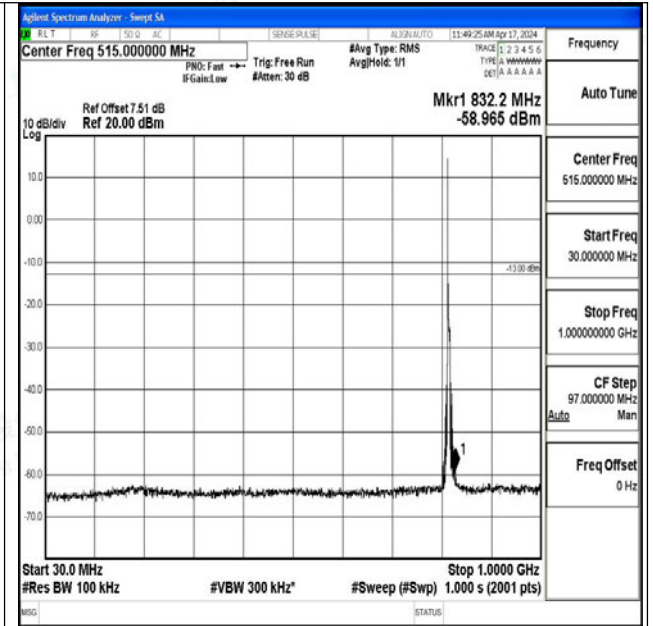

Band26_5MHz_QPSK_26740_1RB#0_3000~10000_300
0~10000

Band26_5MHz_16QAM_26740_1RB#0_0.009~0.15_0.0
09~0.15

Band26_5MHz_16QAM_26740_1RB#0_0.15~30_0.15~3

0

Band26_5MHz_16QAM_26740_1RB#0_30~1000_30~10

00

Band26_5MHz_16QAM_26740_1RB#0_1000~3000_100