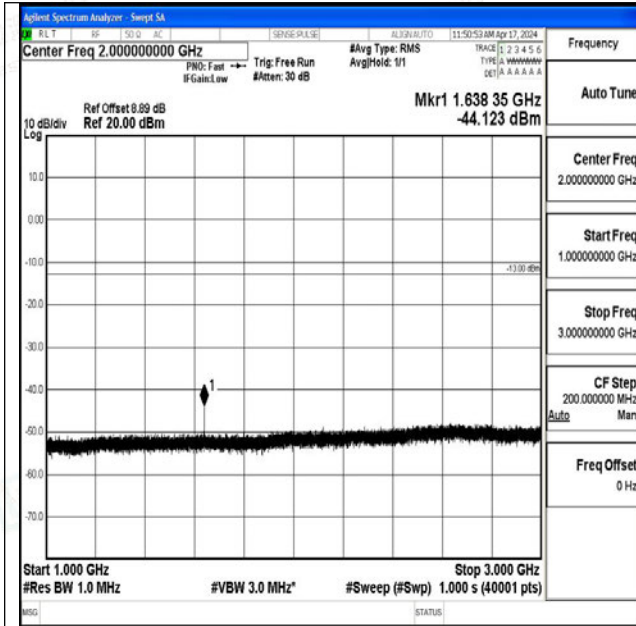

Band26_5MHz_QPSK_26765_1RB#0_3000~10000_300
0~10000

Band26_5MHz_16QAM_26765_1RB#0_0.009~0.15_0.0
09~0.15

Band26_5MHz_16QAM_26765_1RB#0_0.15~30_0.15~3
0

Band26_5MHz_16QAM_26765_1RB#0_30~1000_30~10
00

Band26_5MHz_16QAM_26765_1RB#0_1000~3000_100
0~3000