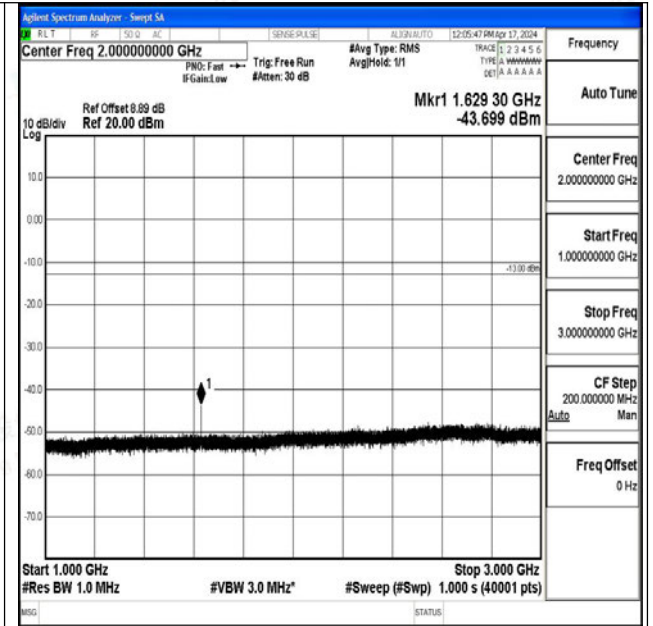

Band26_5MHz_16QAM_26765_1RB#0_3000~10000_30
00~10000

Band26_10MHz_QPSK_26740_1RB#0_0.009~0.15_0.00
9~0.15

Band26_10MHz_QPSK_26740_1RB#0_0.15~30_0.15~3
0

Band26_10MHz_QPSK_26740_1RB#0_30~1000_30~1000

Band26_10MHz_QPSK_26740_1RB#0_1000~3000_1000~3000