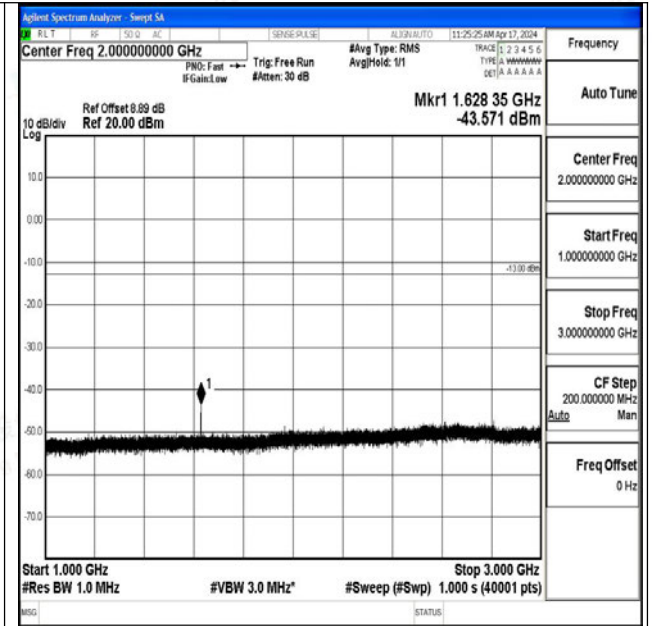

Band26_3MHz_QPSK_26705_1RB#0_0.009~0.15_0.009~0.15

Band26_3MHz_QPSK_26705_1RB#0_0.15~30_0.15~30

Band26_3MHz_QPSK_26705_1RB#0_30~1000_30~1000

0

Band26_3MHz_QPSK_26705_1RB#0_1000~3000_1000~3000

~3000

Band26_3MHz_QPSK_26705_1RB#0_3000~10000_300~10000