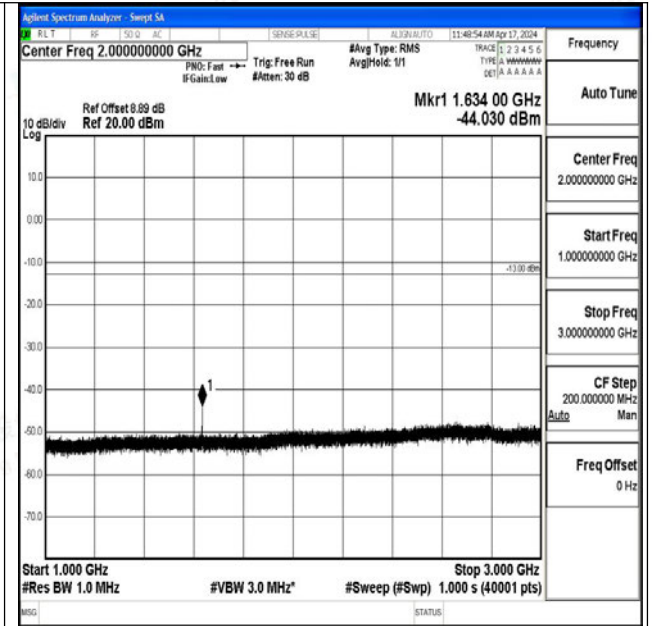

Band26_5MHz_16QAM_26715_1RB#0_3000~10000_30 00~10000

Band26_5MHz_QPSK_26740_1RB#0_0.009~0.15_0.009 ~0.15

Band26_5MHz_QPSK_26740_1RB#0_0.15~30_0.15~30

Band26_5MHz_QPSK_26740_1RB#0_30~1000_30~1000
0

Band26_5MHz_QPSK_26740_1RB#0_1000~3000_1000
~3000