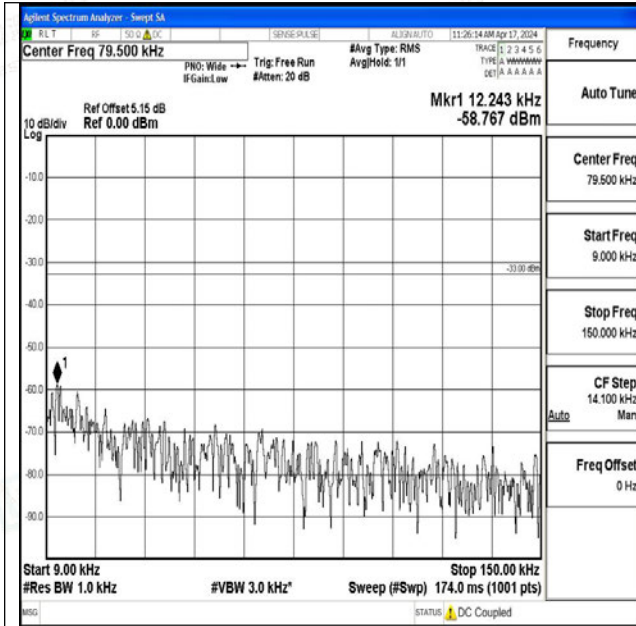

Band26_3MHz_QPSK_26740_1RB#0_0.009~0.15_0.009~0.15