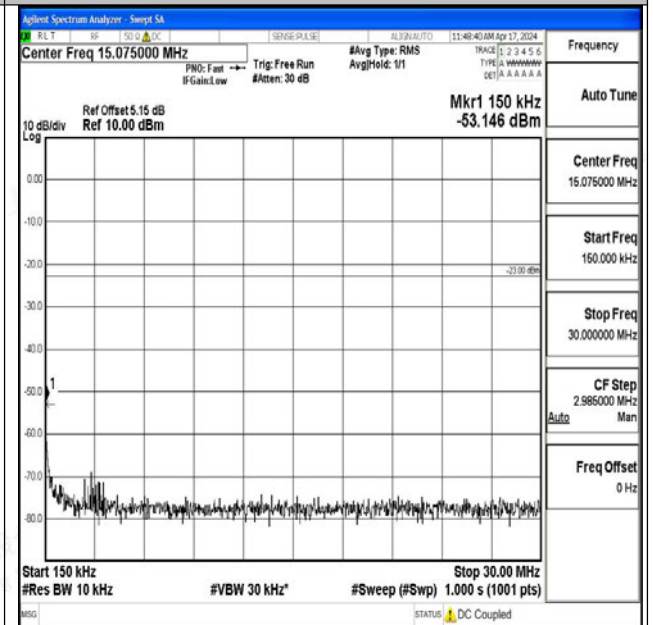

Band26_5MHz_QPSK_26740_1RB#0_0.15~30_0.15~30