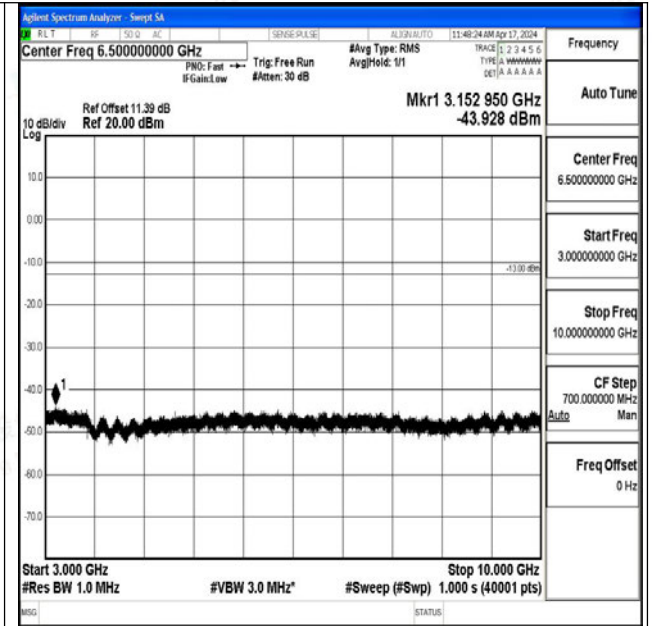

Band26_5MHz_QPSK_26715_1RB#0_3000~10000_300
0~10000

Band26_5MHz_16QAM_26715_1RB#0_0.009~0.15_0.0
09~0.15

Band26_5MHz_16QAM_26715_1RB#0_0.15~30_0.15~3
0

Band26_5MHz_16QAM_26715_1RB#0_30~1000_30~10
00

Band26_5MHz_16QAM_26715_1RB#0_1000~3000_100 0~3000