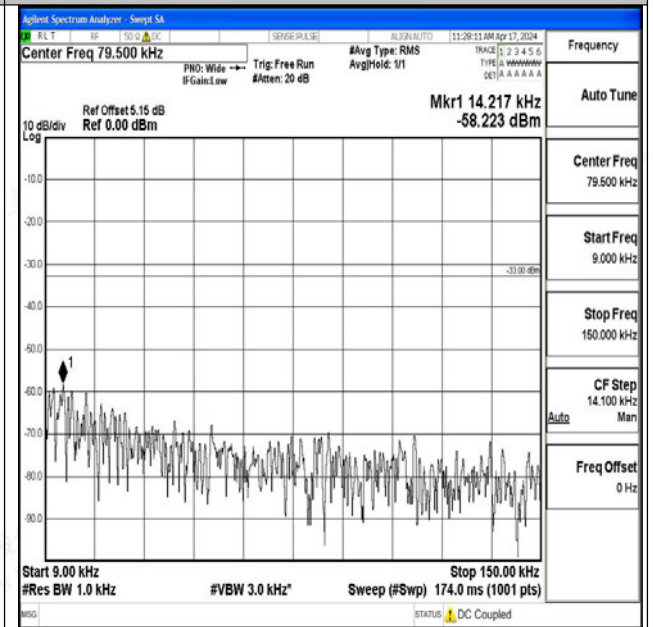

Band26_3MHz_16QAM_26775_1RB#0_0.009~0.15_0.0
09~0.15