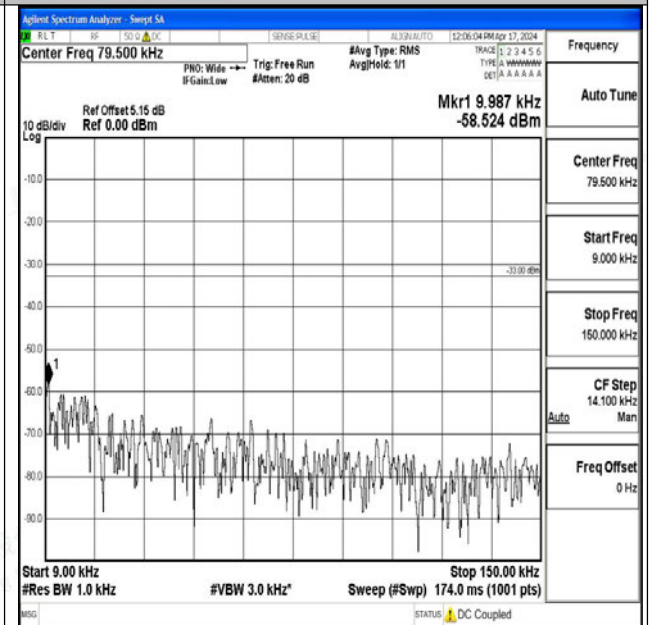

Band26_10MHz_16QAM_26740_1RB#0_0.009~0.15_0.009~0.15