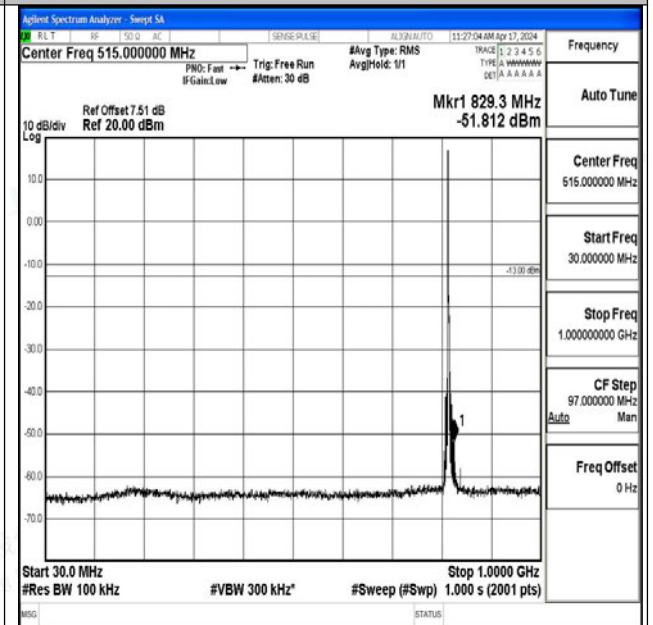

Band26_3MHz_16QAM_26740_1RB#0_30~1000_30~10
00