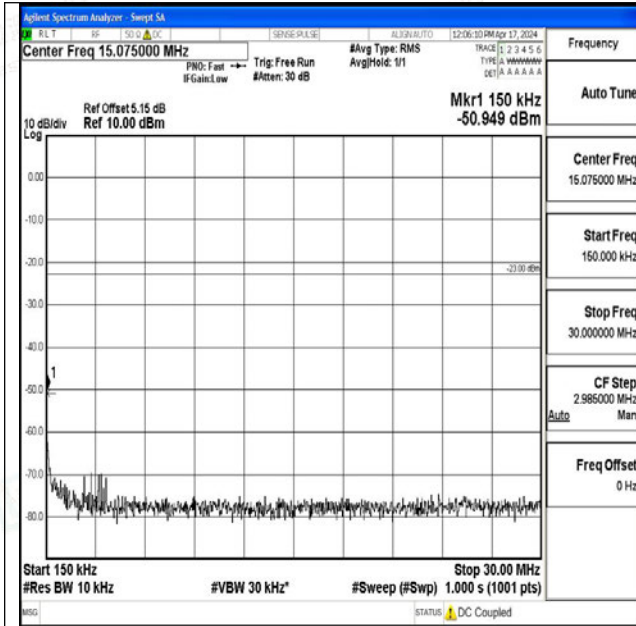

Band26_10MHz_16QAM_26740_1RB#0_0.15~30_0.15~30