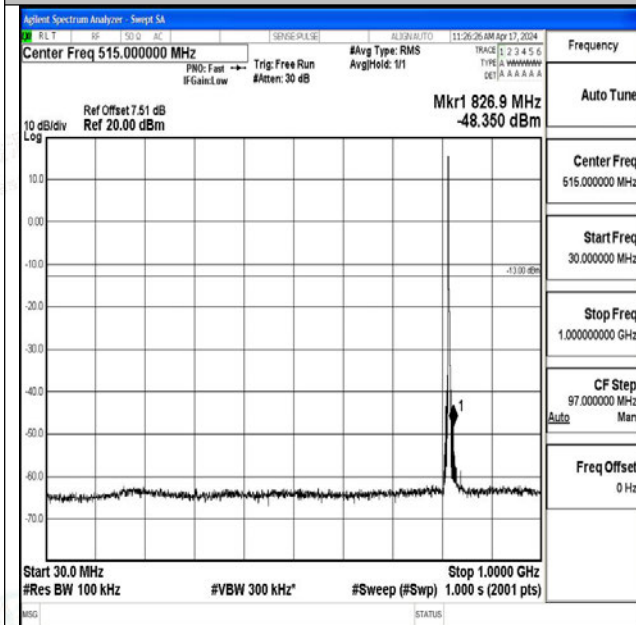

0~3000

Band26_3MHz_16QAM_26705_1RB#0_3000~10000_30

00~10000

Band26_3MHz_QPSK_26740_1RB#0_0.009~0.15_0.009~0.15

Band26_3MHz_QPSK_26740_1RB#0_0.15~30_0.15~30

Band26_3MHz_QPSK_26740_1RB#0_30~1000_30~1000

Band26_3MHz_QPSK_26740_1RB#0_1000~3000_1000~3000