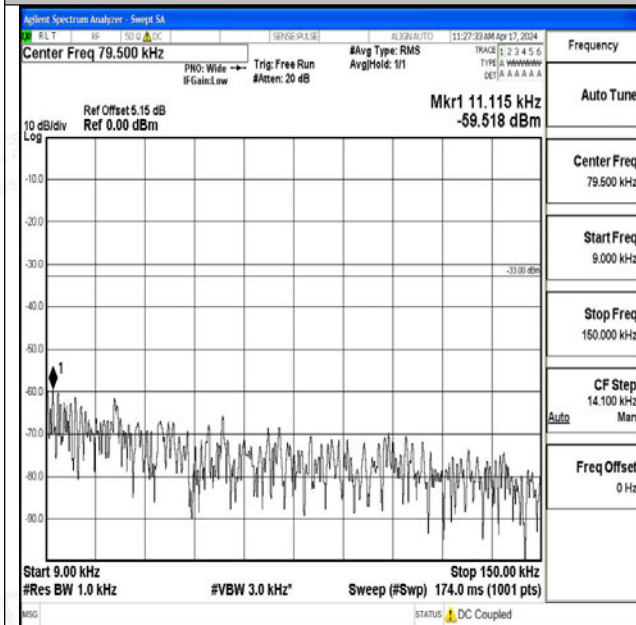

Band26_3MHz_QPSK_26775_1RB#0_0.009~0.15_0.009
~0.15