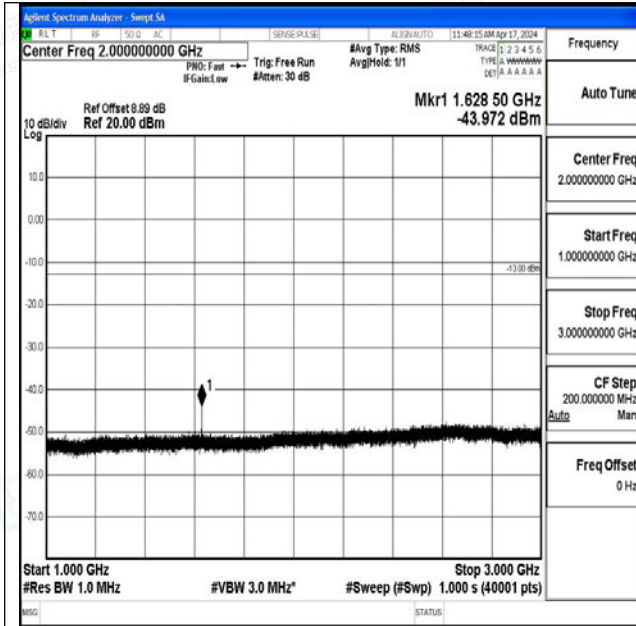

Band26_5MHz_QPSK_26715_1RB#0_3000~10000_300
0~10000

Band26_5MHz_16QAM_26715_1RB#0_0.009~0.15_0.0
09~0.15

Band26_5MHz_16QAM_26715_1RB#0_0.15~30_0.15~3
0

Band26_5MHz_16QAM_26715_1RB#0_30~1000_30~10
00

Band26_5MHz_16QAM_26715_1RB#0_1000~3000_100 0~3000