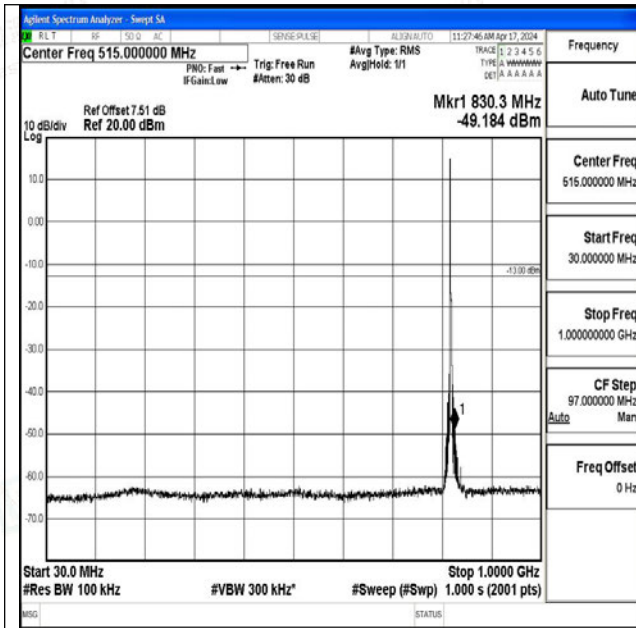

Band26_3MHz_16QAM_26740_1RB#0_3000~10000_30
00~10000

Band26_3MHz_QPSK_26775_1RB#0_0.009~0.15_0.009
~0.15

Band26_3MHz_QPSK_26775_1RB#0_0.15~30_0.15~30

Band26_3MHz_QPSK_26775_1RB#0_30~1000_30~1000
0

Band26_3MHz_QPSK_26775_1RB#0_1000~3000_1000
~3000