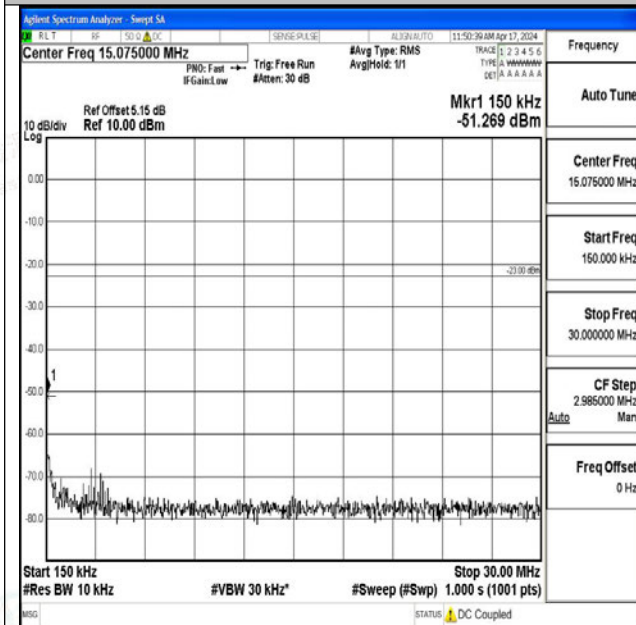

Band26_5MHz_16QAM_26765_1RB#0_0.15~30_0.15~3
0