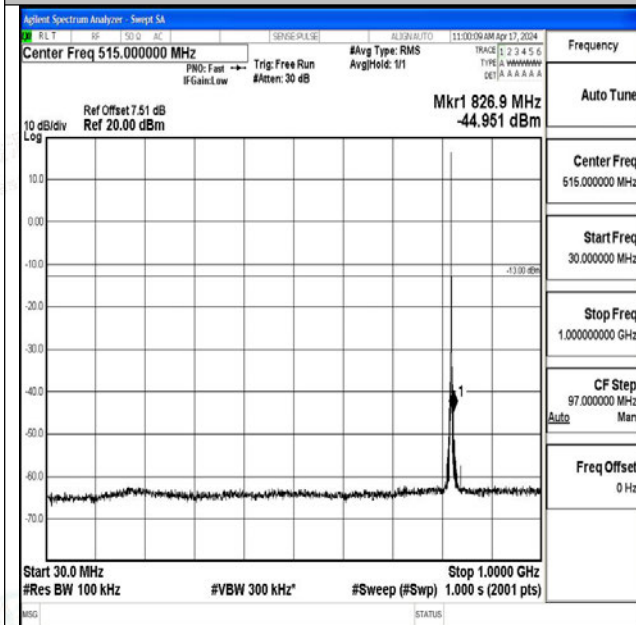

Band26_1.4MHz_QPSK_26783_1RB#0_0.009~0.15_0.09~0.15

Band26_1.4MHz_QPSK_26783_1RB#0_0.15~30_0.15~30

Band26_1.4MHz_QPSK_26783_1RB#0_30~1000_30~1000

Band26_1.4MHz_QPSK_26783_1RB#0_1000~3000_1000~3000

Band26_1.4MHz_QPSK_26783_1RB#0_3000~10000_00~10000