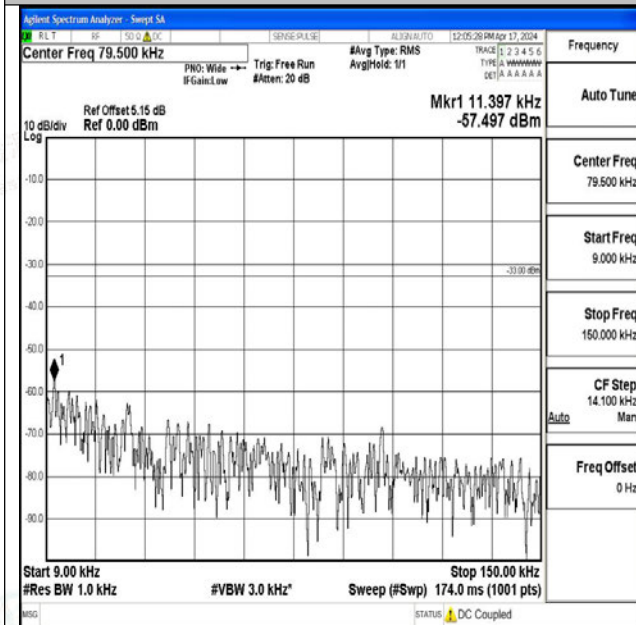

Band26_10MHz_QPSK_26740_1RB#0_0.009~0.15_0.00
9~0.15