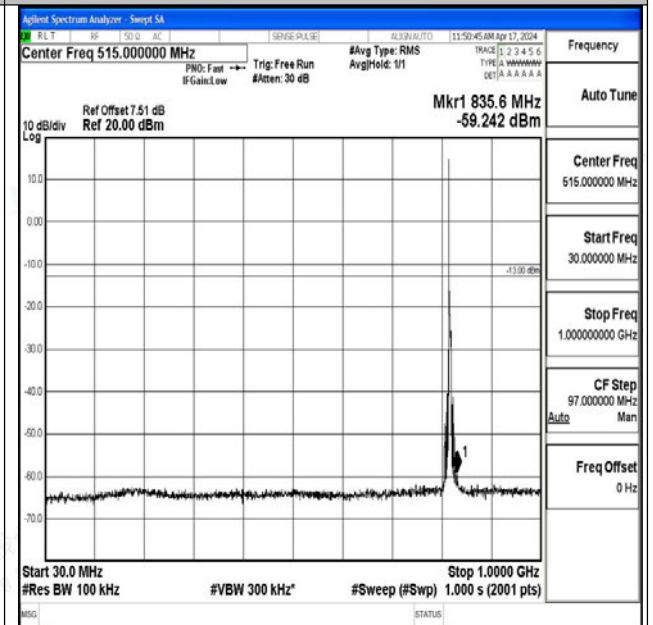

Band26_5MHz_16QAM_26765_1RB#0_30~1000_30~10
00