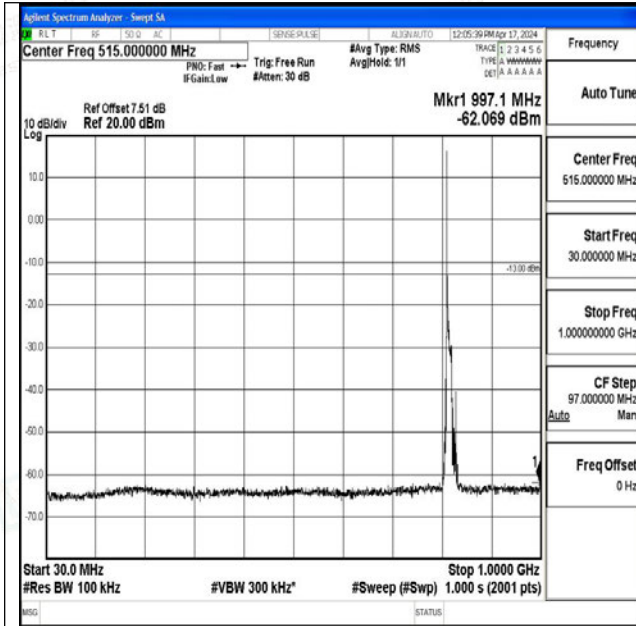

Band26_5MHz_16QAM_26765_1RB#0_3000~10000_30
00~10000

Band26_10MHz_QPSK_26740_1RB#0_0.009~0.15_0.00
9~0.15

Band26_10MHz_QPSK_26740_1RB#0_0.15~30_0.15~3
0

Band26_10MHz_QPSK_26740_1RB#0_30~1000_30~1000

Band26_10MHz_QPSK_26740_1RB#0_1000~3000_1000~3000