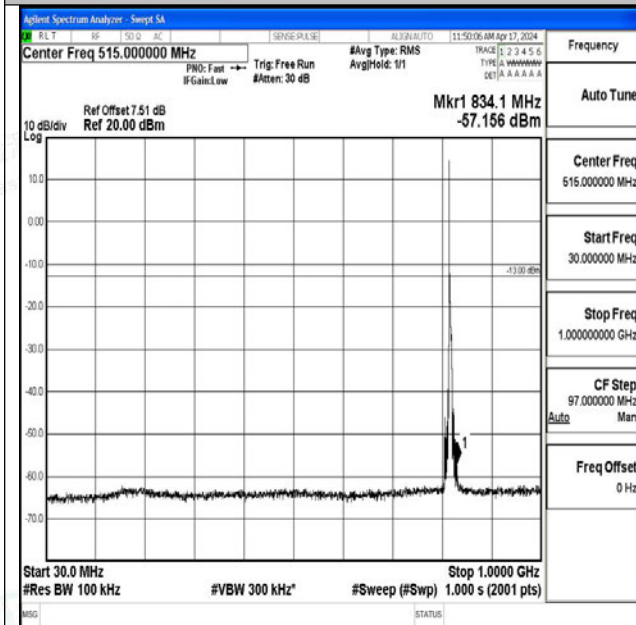

0~3000

Band26_5MHz_16QAM_26740_1RB#0_3000~10000_30

00~10000

Band26_5MHz_QPSK_26765_1RB#0_0.009~0.15_0.009~0.15

Band26_5MHz_QPSK_26765_1RB#0_0.15~30_0.15~30

Band26_5MHz_QPSK_26765_1RB#0_30~1000_30~1000

Band26_5MHz_QPSK_26765_1RB#0_1000~3000_1000~3000