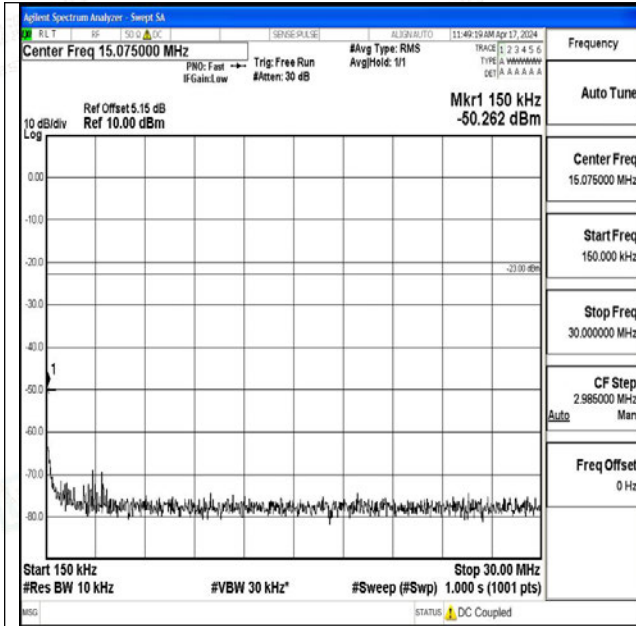

Band26_5MHz_16QAM_26740_1RB#0_0.15~30_0.15~3

0