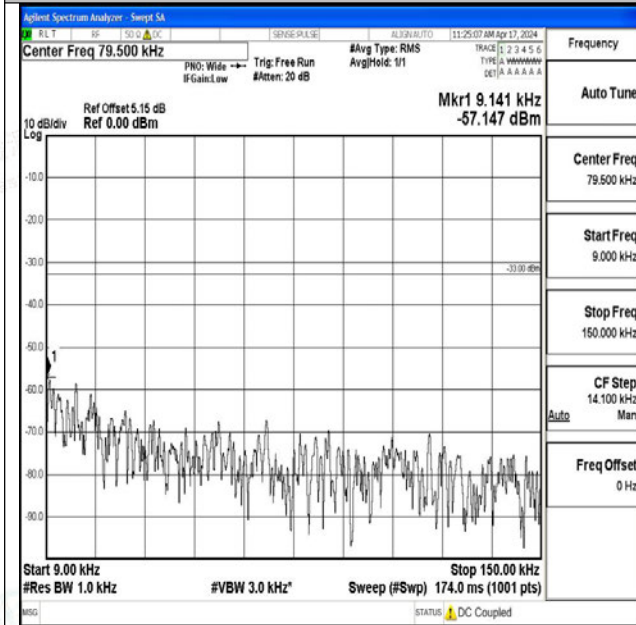

Band26_1.4MHz_16QAM_26783_1RB#0_0.009~0.15_0.009~0.15

Band26_1.4MHz_16QAM_26783_1RB#0_0.15~30_0.15~30

Band26_1.4MHz_16QAM_26783_1RB#0_30~1000_30~1000

Band26_1.4MHz_16QAM_26783_1RB#0_1000~3000_1000~3000

Band26_1.4MHz_16QAM_26783_1RB#0_3000~10000_3000~10000