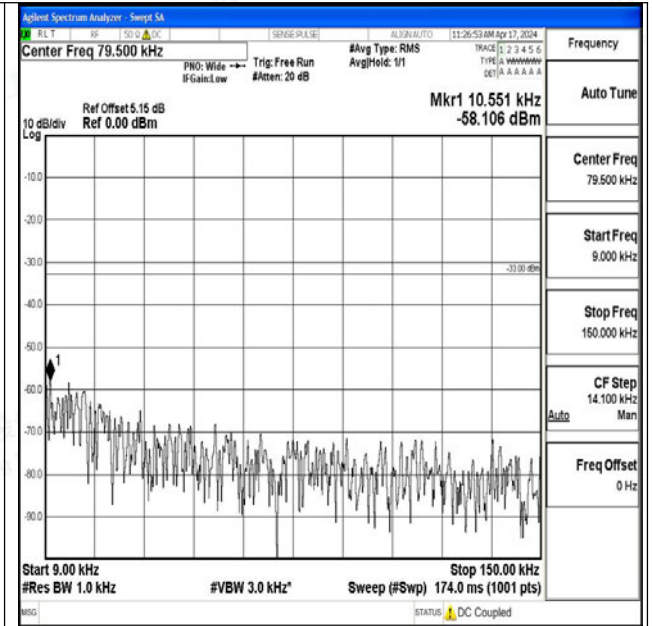

Band26_3MHz_16QAM_26740_1RB#0_0.009~0.15_0.0
09~0.15