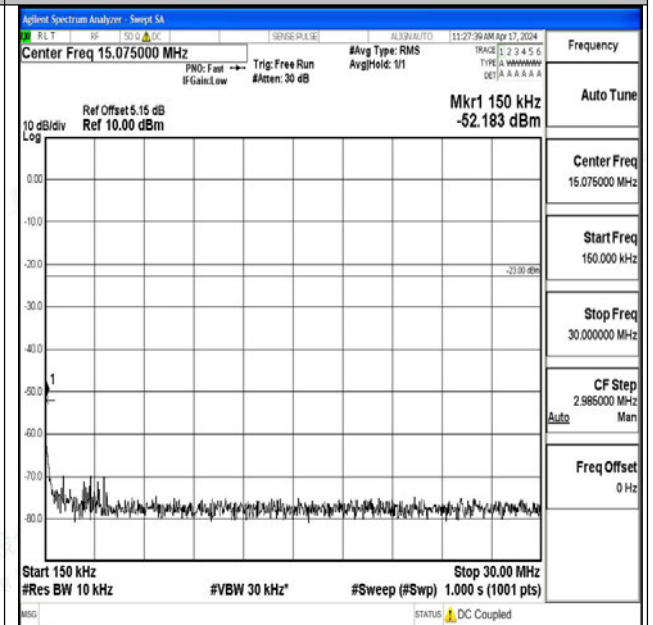

Band26_3MHz_QPSK_26775_1RB#0_0.15~30_0.15~30