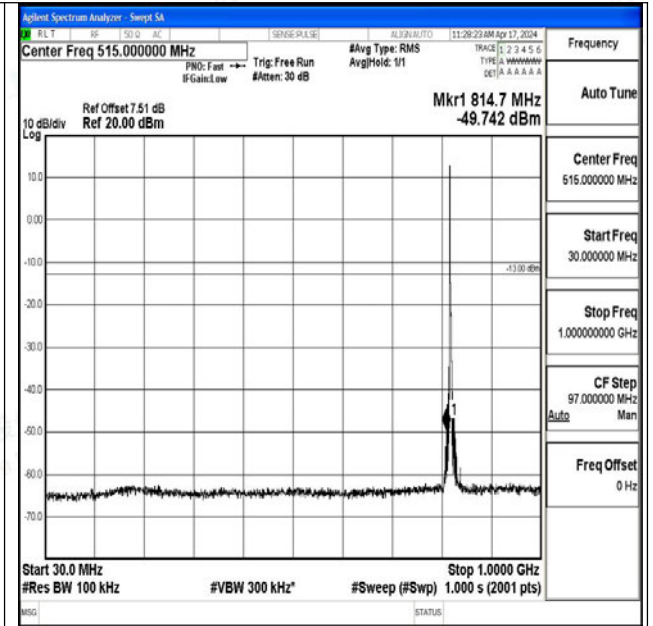

Band26_3MHz_QPSK_26775_1RB#0_3000~10000_300
0~10000

Band26_3MHz_16QAM_26775_1RB#0_0.009~0.15_0.0
09~0.15

Band26_3MHz_16QAM_26775_1RB#0_0.15~30_0.15~3

0

Band26_3MHz_16QAM_26775_1RB#0_30~1000_30~10

00

Band26_3MHz_16QAM_26775_1RB#0_1000~3000_100