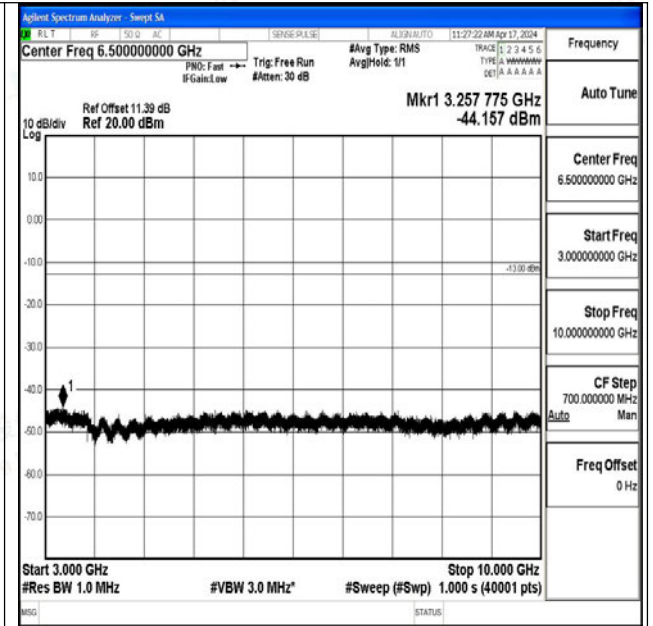

Band26_3MHz_QPSK_26740_1RB#0_3000~10000_300
0~10000

Band26_3MHz_16QAM_26740_1RB#0_0.009~0.15_0.0
09~0.15

Band26_3MHz_16QAM_26740_1RB#0_0.15~30_0.15~3
0

Band26_3MHz_16QAM_26740_1RB#0_30~1000_30~10
00

Band26_3MHz_16QAM_26740_1RB#0_1000~3000_100
0~3000