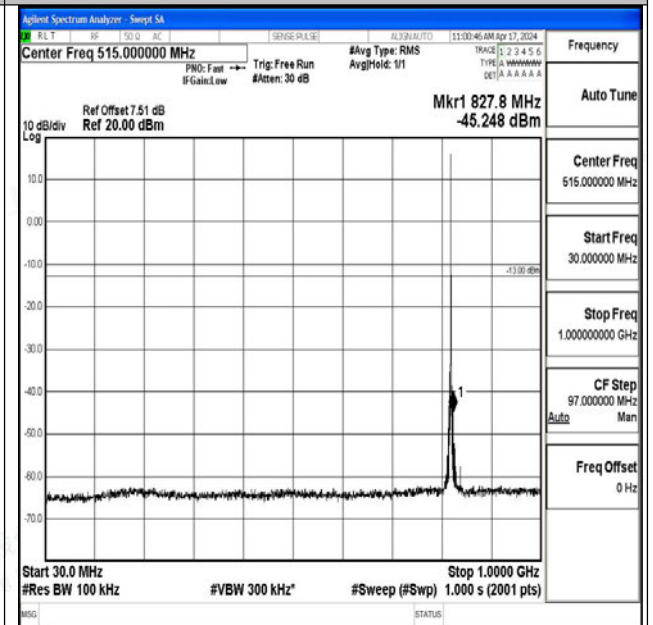

Band26_1.4MHz_16QAM_26783_1RB#0_30~1000_30~1000