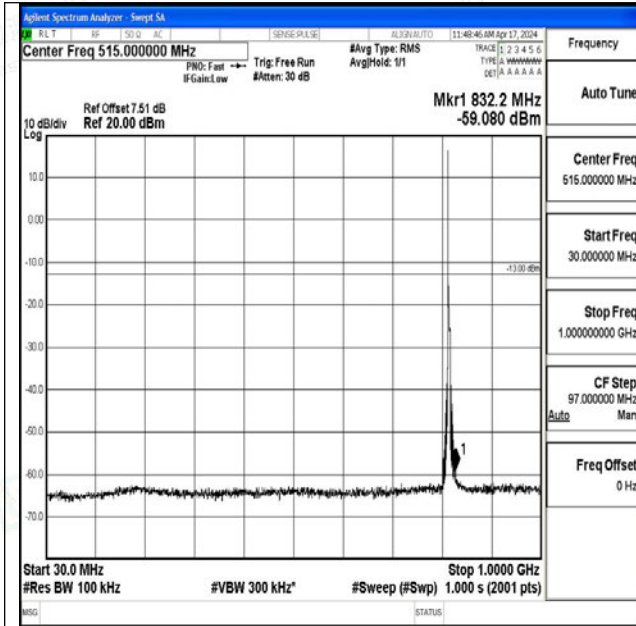

Band26_5MHz_16QAM_26715_1RB#0_3000~10000_30 00~10000

Band26_5MHz_QPSK_26740_1RB#0_0.009~0.15_0.009 ~0.15

Band26_5MHz_QPSK_26740_1RB#0_0.15~30_0.15~30

Band26_5MHz_QPSK_26740_1RB#0_30~1000_30~1000
0

Band26_5MHz_QPSK_26740_1RB#0_1000~3000_1000
~3000