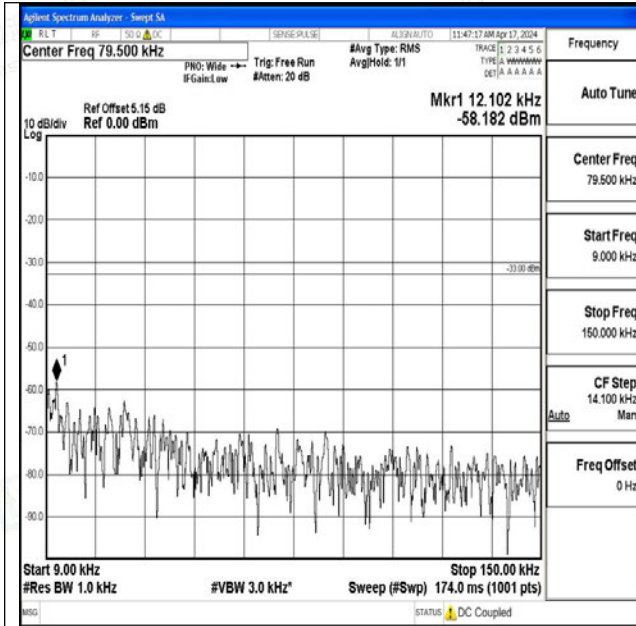

Band26_5MHz_QPSK_26715_1RB#0_0.009~0.15_0.009~0.15