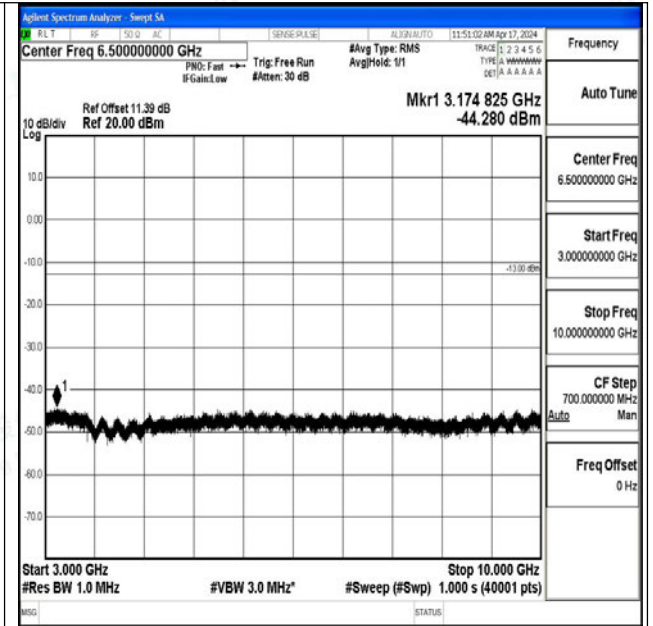

Band26_5MHz_QPSK_26765_1RB#0_3000~10000_300
0~10000

Band26_5MHz_16QAM_26765_1RB#0_0.009~0.15_0.0
09~0.15

Band26_5MHz_16QAM_26765_1RB#0_0.15~30_0.15~3
0

Band26_5MHz_16QAM_26765_1RB#0_30~1000_30~10
00

Band26_5MHz_16QAM_26765_1RB#0_1000~3000_100
0~3000