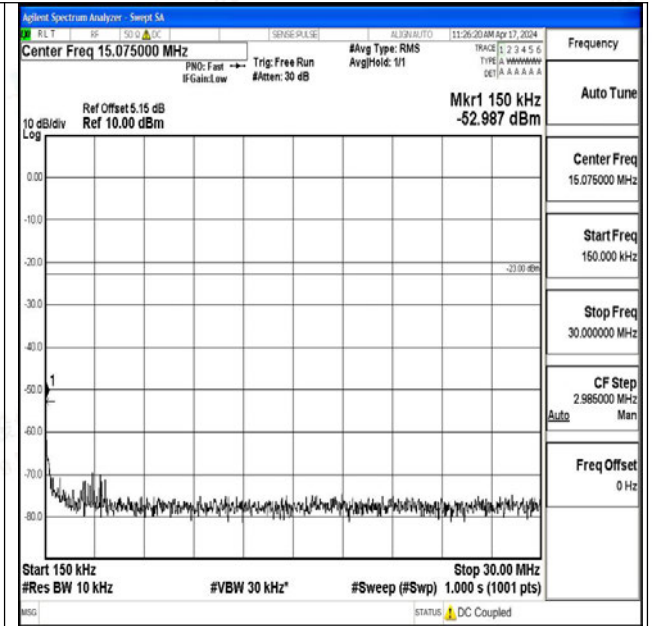

Band26_3MHz_QPSK_26740_1RB#0_0.15~30_0.15~30