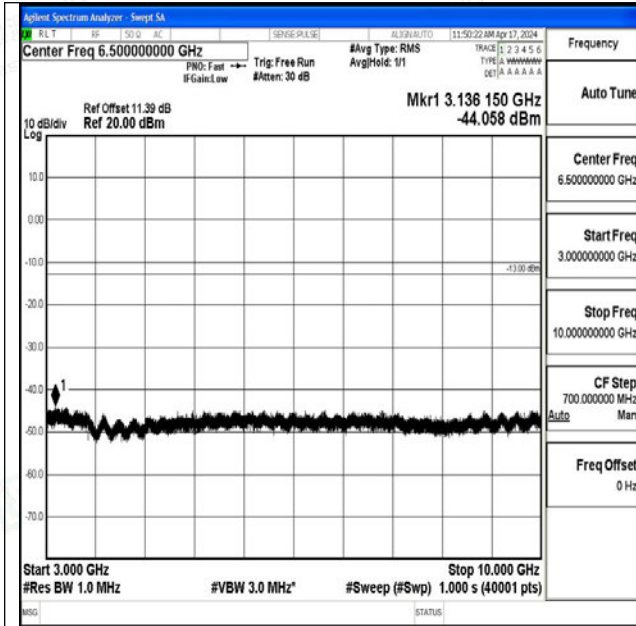

0~3000

Band26_5MHz_16QAM_26740_1RB#0_3000~10000_30

00~10000

Band26_5MHz_QPSK_26765_1RB#0_0.009~0.15_0.009~0.15

Band26_5MHz_QPSK_26765_1RB#0_0.15~30_0.15~30

Band26_5MHz_QPSK_26765_1RB#0_30~1000_30~1000

Band26_5MHz_QPSK_26765_1RB#0_1000~3000_1000~3000