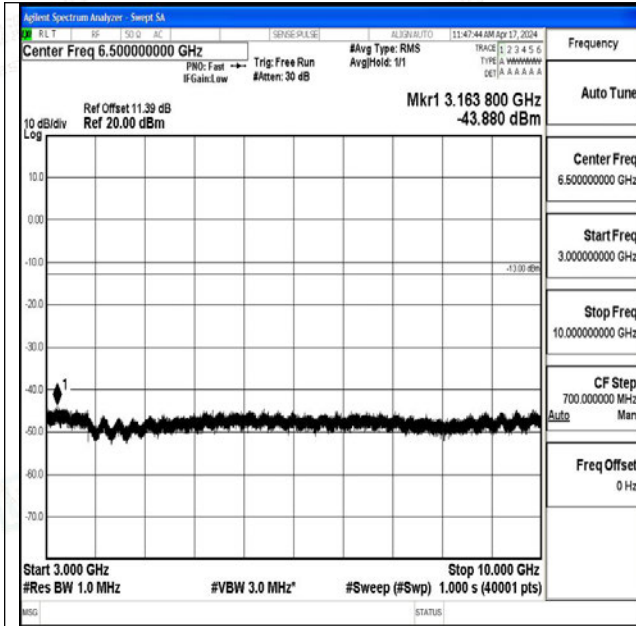

0~3000

Band26_3MHz_16QAM_26775_1RB#0_3000~10000_30

00~10000

Band26_5MHz_QPSK_26715_1RB#0_0.009~0.15_0.009~0.15

Band26_5MHz_QPSK_26715_1RB#0_0.15~30_0.15~30

Band26_5MHz_QPSK_26715_1RB#0_30~1000_30~1000

Band26_5MHz_QPSK_26715_1RB#0_1000~3000_1000~3000