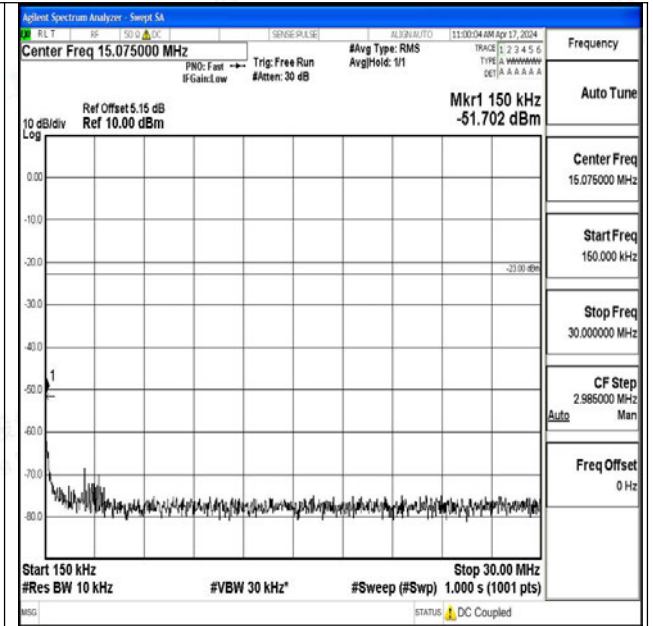

Band26_1.4MHz_QPSK_26783_1RB#0_0.009~0.15_0.09~0.15

Band26_1.4MHz_QPSK_26783_1RB#0_0.15~30_0.15~30

Band26_1.4MHz_QPSK_26783_1RB#0_30~1000_30~1000

Band26_1.4MHz_QPSK_26783_1RB#0_1000~3000_1000~3000

Band26_1.4MHz_QPSK_26783_1RB#0_3000~10000_00~10000