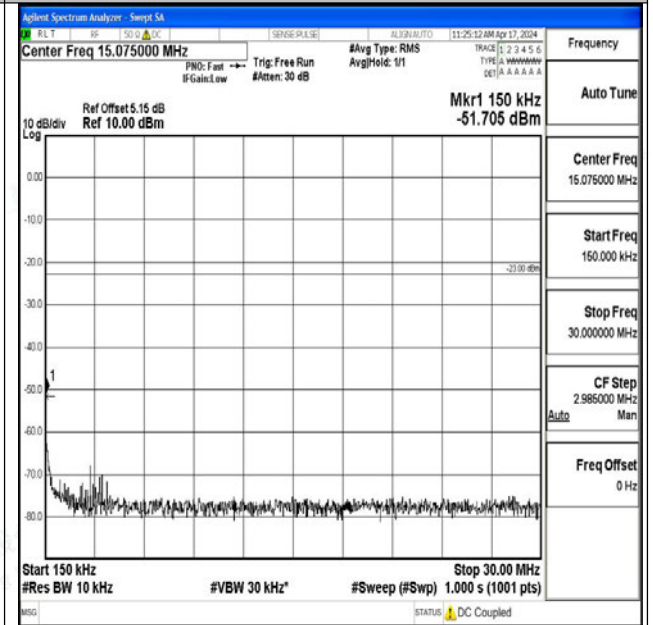

Band26_3MHz_QPSK_26705_1RB#0_0.15~30_0.15~30