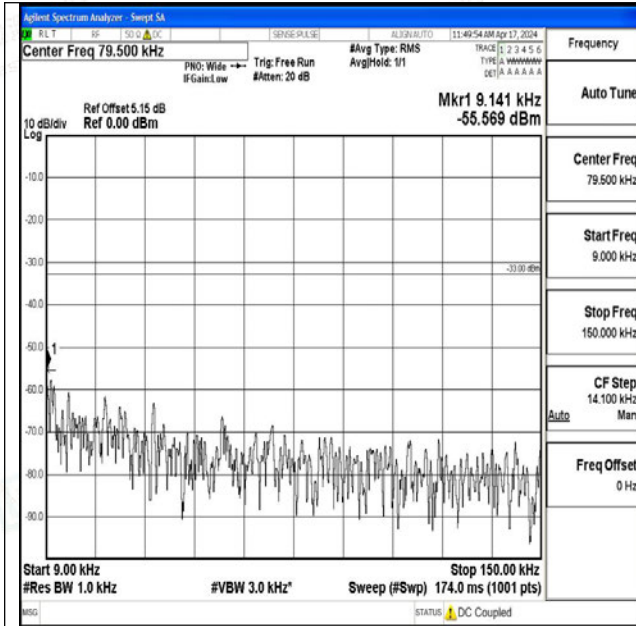

Band26_5MHz_QPSK_26765_1RB#0_0.009~0.15_0.009~0.15