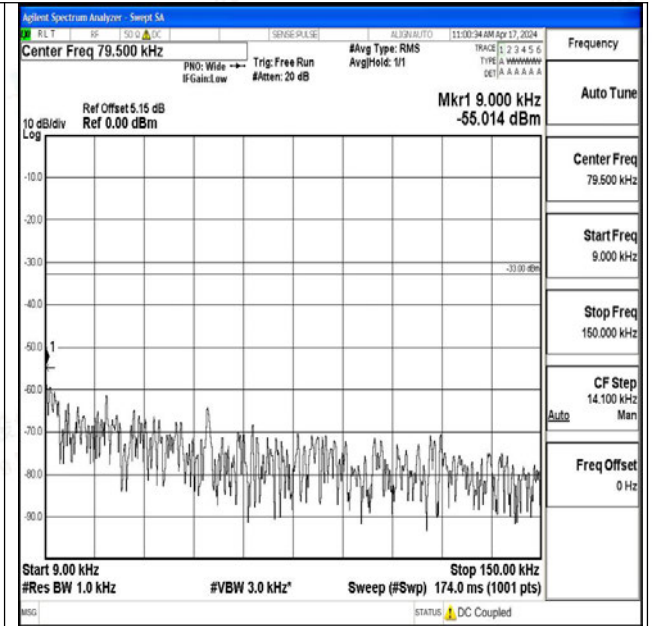

Band26_1.4MHz_QPSK_26783_1RB#0_0.009~0.15_0.09~0.15

Band26_1.4MHz_QPSK_26783_1RB#0_0.15~30_0.15~30

Band26_1.4MHz_QPSK_26783_1RB#0_30~1000_30~1000

Band26_1.4MHz_QPSK_26783_1RB#0_1000~3000_1000~3000

Band26_1.4MHz_QPSK_26783_1RB#0_3000~10000_00~10000