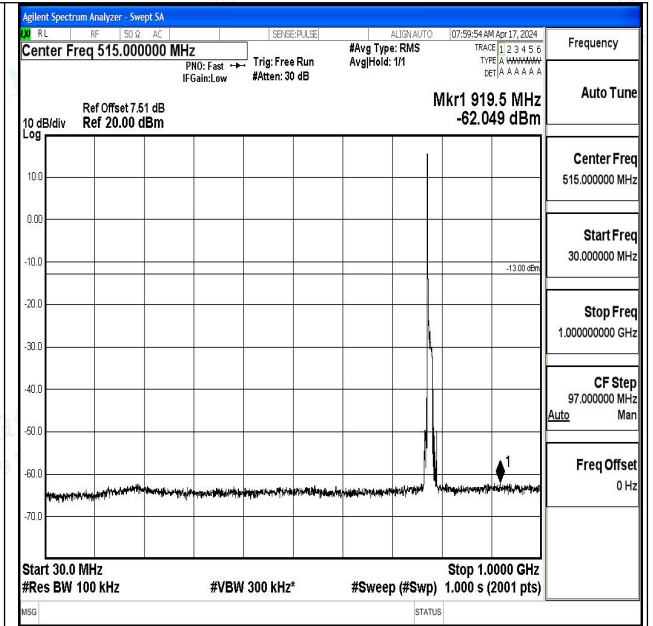

Band13_10MHz_16QAM_23230_1RB#0_30~1000_30~1000