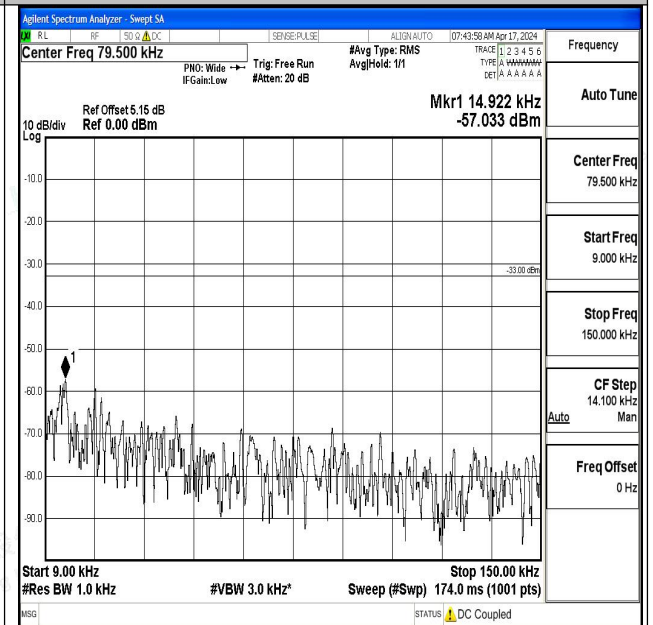

Band13_5MHz_QPSK_23230_1RB#0_30~1000_30~1000
0

Band13_5MHz_QPSK_23230_1RB#0_1000~3000_1000
~3000

Band13_5MHz_QPSK_23230_1RB#0_3000~10000_300
0~10000

Band13_5MHz_16QAM_23230_1RB#0_0.009~0.15_0.0
09~0.15

Band13_5MHz_16QAM_23230_1RB#0_0.15~30_0.15~3

0

Band13_5MHz_16QAM_23230_1RB#0_30~1000_30~10

00

Band13_5MHz_16QAM_23230_1RB#0_1000~3000_100

0~3000

Band13_5MHz_16QAM_23230_1RB#0_3000~10000_30

00~10000

Band13_5MHz_QPSK_23255_1RB#0_0.009~0.15_0.009~0.15