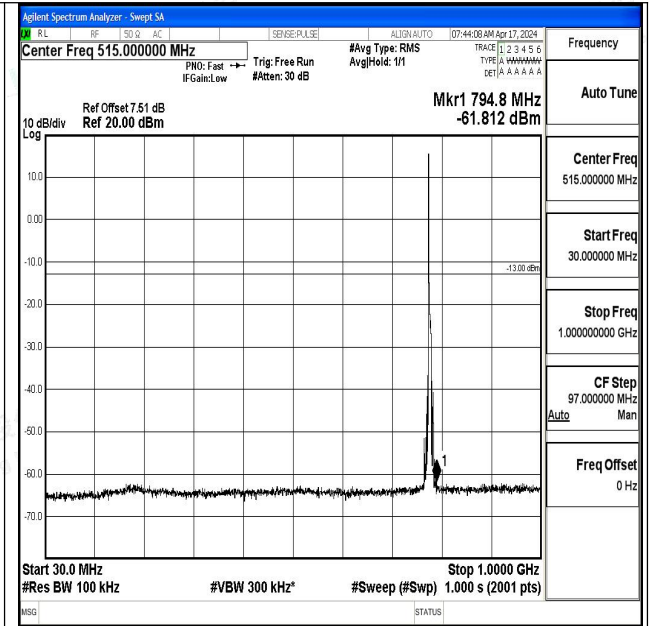

Band13_5MHz_QPSK_23230_1RB#0_30~1000_30~1000
0

Band13_5MHz_QPSK_23230_1RB#0_1000~3000_1000
~3000

Band13_5MHz_QPSK_23230_1RB#0_3000~10000_300
0~10000

Band13_5MHz_16QAM_23230_1RB#0_0.009~0.15_0.0
09~0.15

Band13_5MHz_16QAM_23230_1RB#0_0.15~30_0.15~3

0

Band13_5MHz_16QAM_23230_1RB#0_30~1000_30~10

00

Band13_5MHz_16QAM_23230_1RB#0_1000~3000_100

0~3000

Band13_5MHz_16QAM_23230_1RB#0_3000~10000_30

00~10000

Band13_5MHz_QPSK_23255_1RB#0_0.009~0.15_0.009~0.15