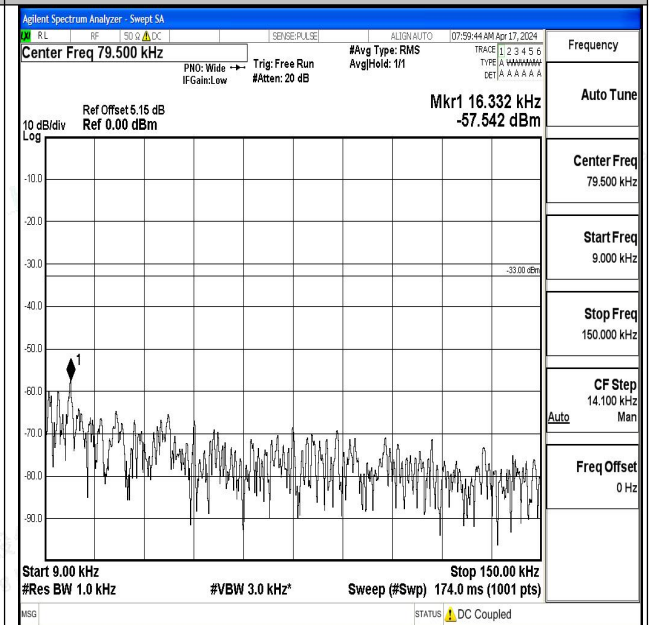

Band13_10MHz_QPSK_23230_1RB#0_0.15~30_0.15~3
0

Band13_10MHz_QPSK_23230_1RB#0_30~1000_30~10

00

Band13_10MHz_QPSK_23230_1RB#0_1000~3000_100

0~3000

Band13_10MHz_QPSK_23230_1RB#0_3000~10000_30

00~10000

Band13_10MHz_16QAM_23230_1RB#0_0.009~0.15_0.