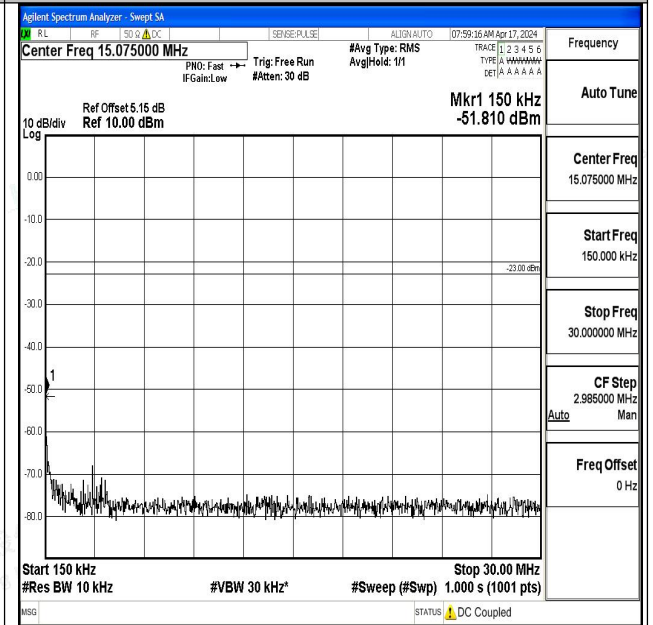

Band13_5MHz_16QAM_23255_1RB#0_0.15~30_0.15~3
0

Band13_5MHz_16QAM_23255_1RB#0_30~1000_30~10
00

Band13_5MHz_16QAM_23255_1RB#0_1000~3000_100
0~3000

Band13_5MHz_16QAM_23255_1RB#0_3000~10000_30
00~10000

Band13_10MHz_QPSK_23230_1RB#0_0.009~0.15_0.00
9~0.15