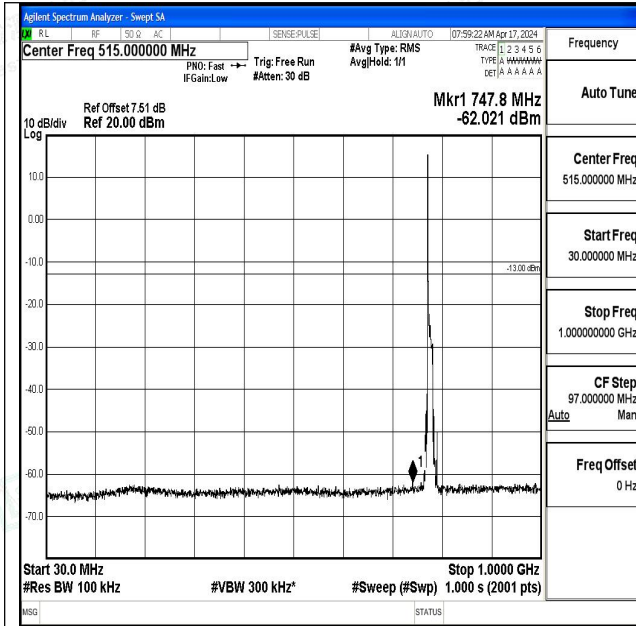

Band13_10MHz_QPSK_23230_1RB#0_30~1000_30~10

00