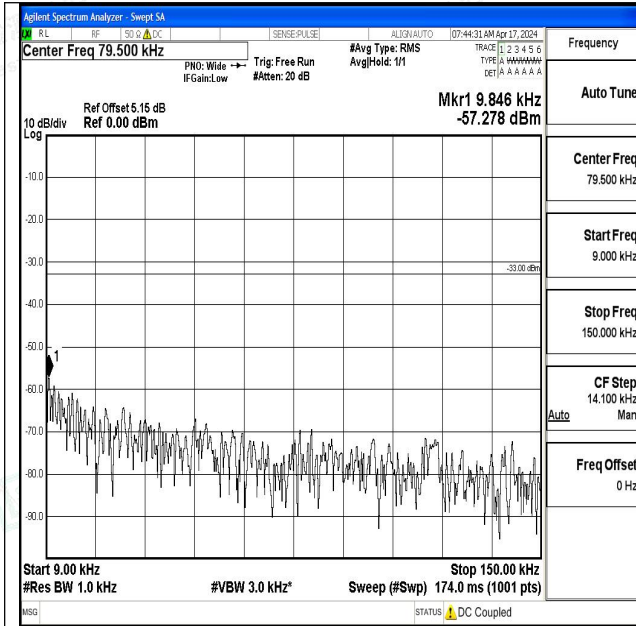

0

Band13_5MHz_16QAM_23230_1RB#0_30~1000_30~10

00

Band13_5MHz_16QAM_23230_1RB#0_1000~3000_100

0~3000

Band13_5MHz_16QAM_23230_1RB#0_3000~10000_30

00~10000

Band13_5MHz_QPSK_23255_1RB#0_0.009~0.15_0.009~0.15