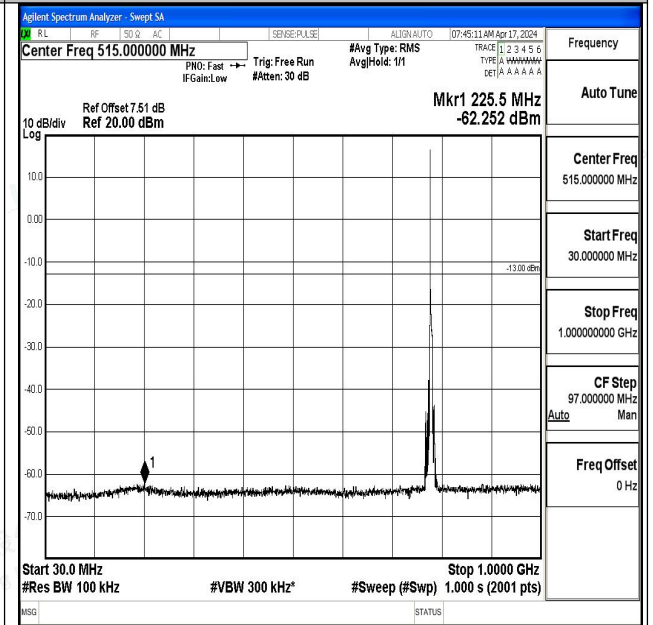

Band13_5MHz_16QAM_23255_1RB#0_30~1000_30~10
00