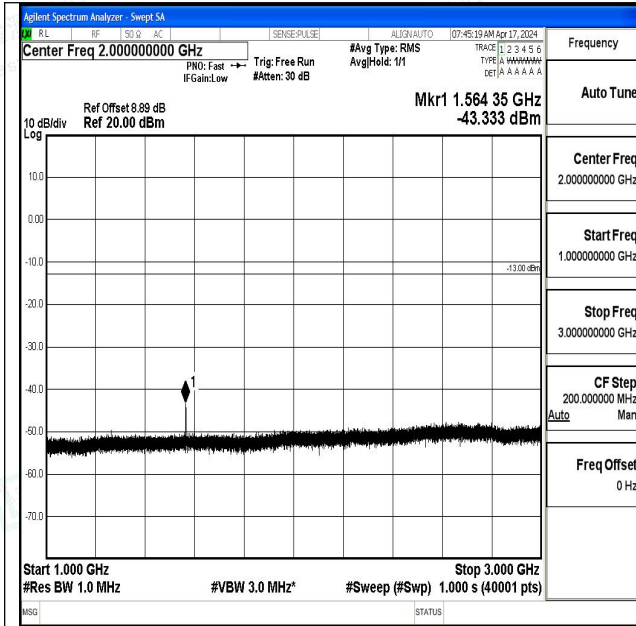

Band13_5MHz_16QAM_23255_1RB#0_1000~3000_100
0~3000