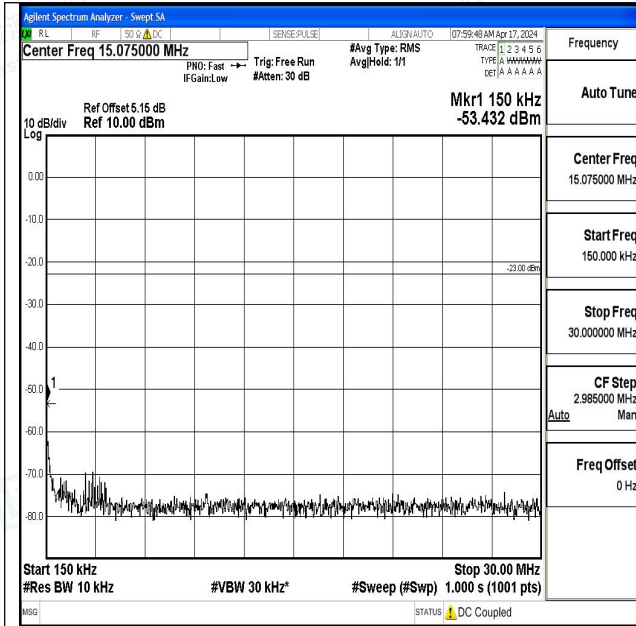

Band13_10MHz_16QAM_23230_1RB#0_0.15~30_0.15~30