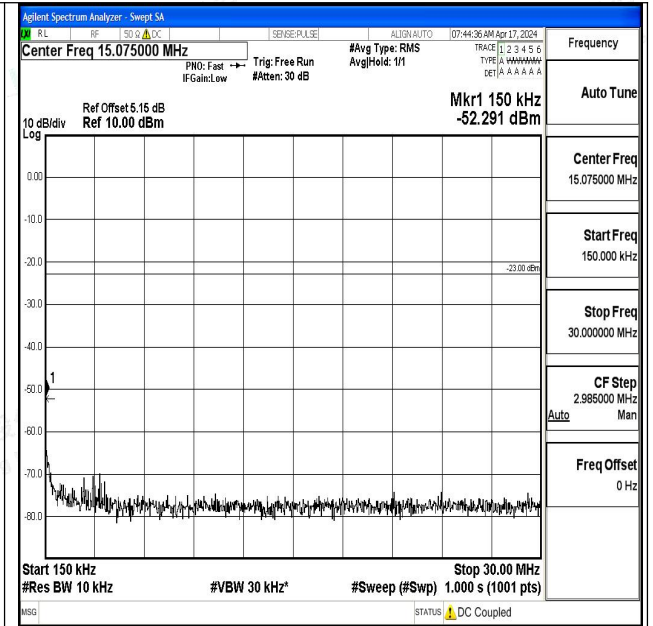

0

Band13_5MHz_16QAM_23230_1RB#0_30~1000_30~10

00

Band13_5MHz_16QAM_23230_1RB#0_1000~3000_100

0~3000

Band13_5MHz_16QAM_23230_1RB#0_3000~10000_30

00~10000

Band13_5MHz_QPSK_23255_1RB#0_0.009~0.15_0.009~0.15