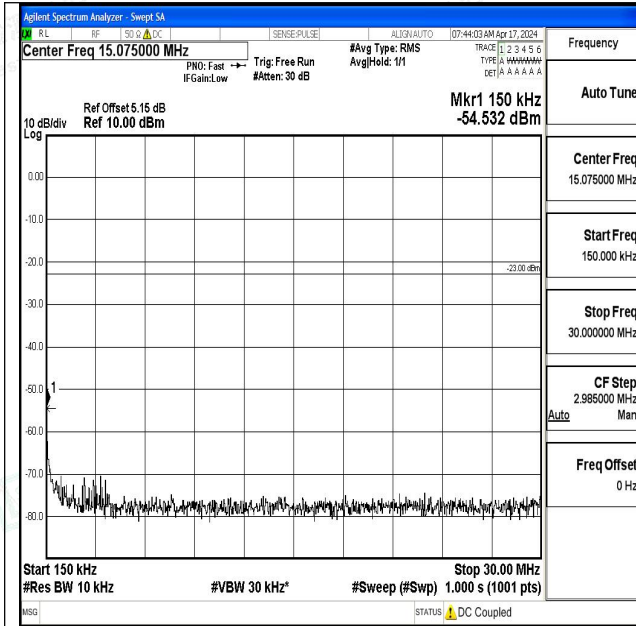

Band13_5MHz_QPSK_23230_1RB#0_30~1000_30~1000
0

Band13_5MHz_QPSK_23230_1RB#0_1000~3000_1000
~3000

Band13_5MHz_QPSK_23230_1RB#0_3000~10000_300
0~10000

Band13_5MHz_16QAM_23230_1RB#0_0.009~0.15_0.0
09~0.15

Band13_5MHz_16QAM_23230_1RB#0_0.15~30_0.15~3