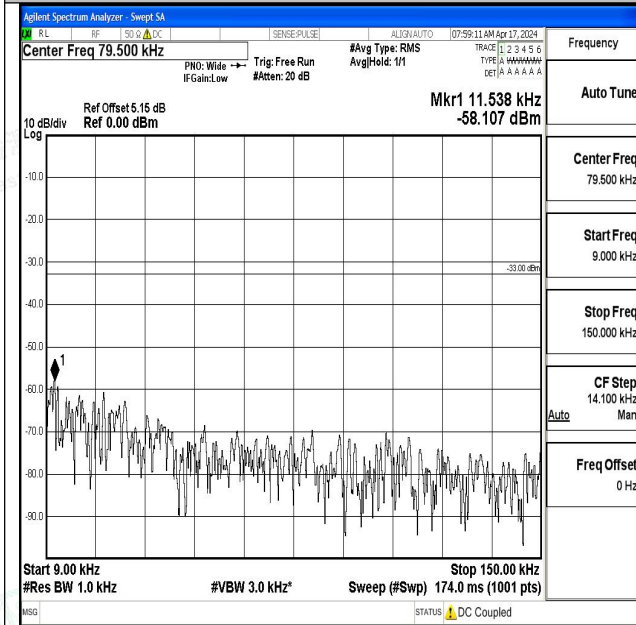

Band13_5MHz_16QAM_23255_1RB#0_0.15~30_0.15~3
0

Band13_5MHz_16QAM_23255_1RB#0_30~1000_30~10
00

Band13_5MHz_16QAM_23255_1RB#0_1000~3000_100
0~3000

Band13_5MHz_16QAM_23255_1RB#0_3000~10000_30
00~10000

Band13_10MHz_QPSK_23230_1RB#0_0.009~0.15_0.00
9~0.15