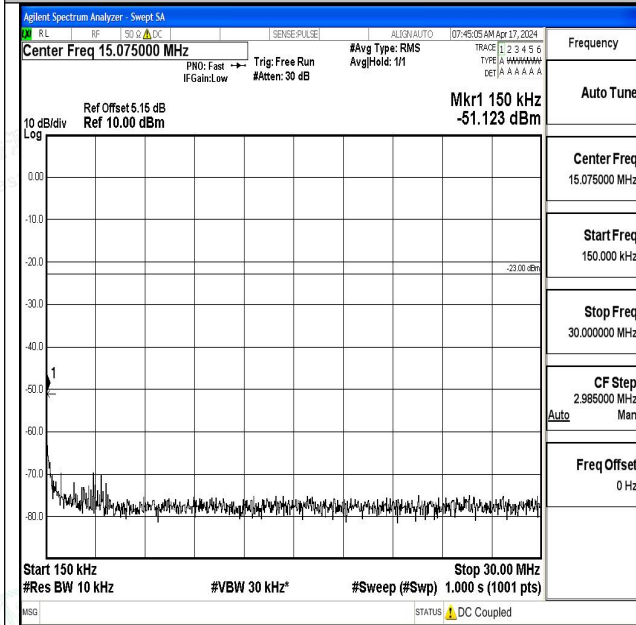

Band13_5MHz_QPSK_23255_1RB#0_0.15~30_0.15~30

Band13_5MHz_QPSK_23255_1RB#0_30~1000_30~1000

Band13_5MHz_QPSK_23255_1RB#0_1000~3000_1000~3000

Band13_5MHz_QPSK_23255_1RB#0_3000~10000_300
0~10000

Band13_5MHz_16QAM_23255_1RB#0_0.009~0.15_0.0
09~0.15