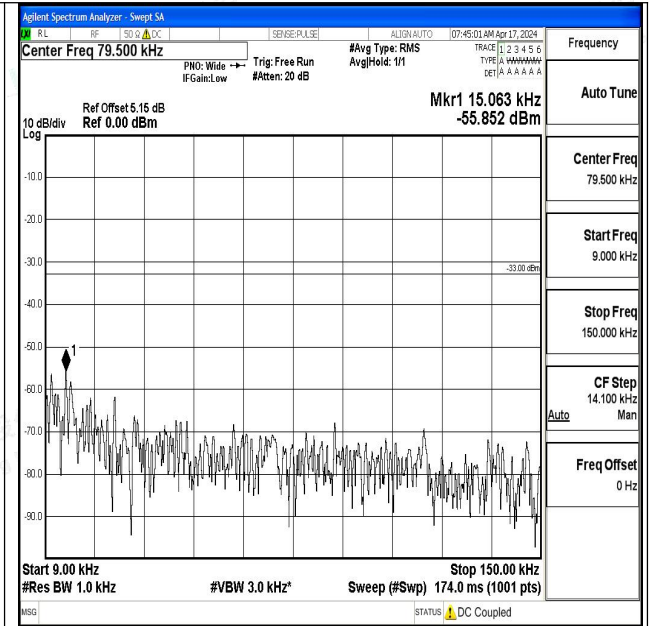

Band13_5MHz_QPSK_23255_1RB#0_0.15~30_0.15~30

Band13_5MHz_QPSK_23255_1RB#0_30~1000_30~1000

Band13_5MHz_QPSK_23255_1RB#0_1000~3000_1000~3000

Band13_5MHz_QPSK_23255_1RB#0_3000~10000_300
0~10000

Band13_5MHz_16QAM_23255_1RB#0_0.009~0.15_0.0
09~0.15