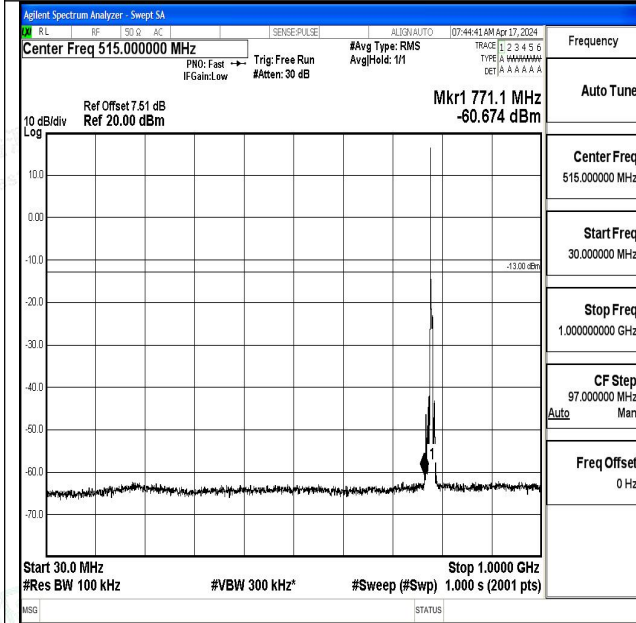

Band13_5MHz_QPSK_23255_1RB#0_30~1000_30~1000