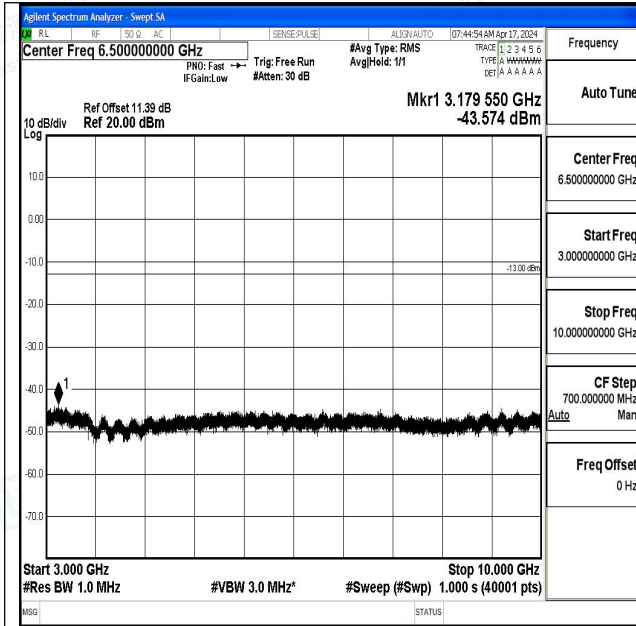

Band13_5MHz_QPSK_23255_1RB#0_3000~10000_300
0~10000