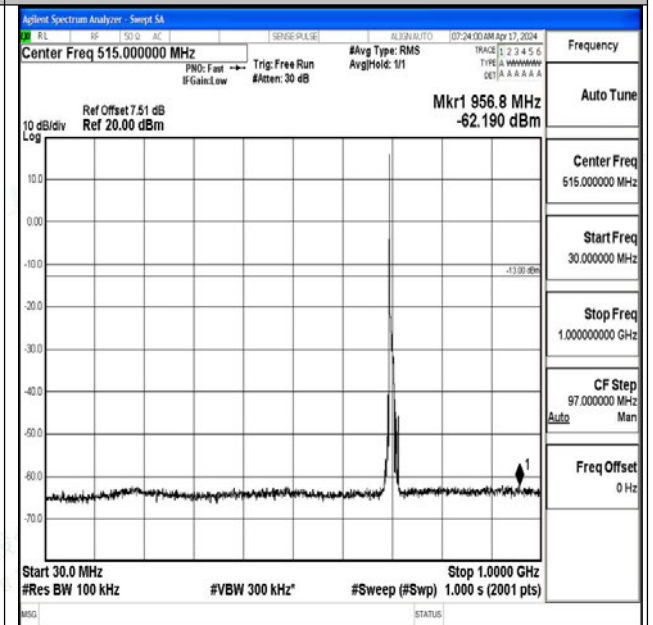

Band12_10MHz_16QAM_23095_1RB#0_30~1000_30~1
000