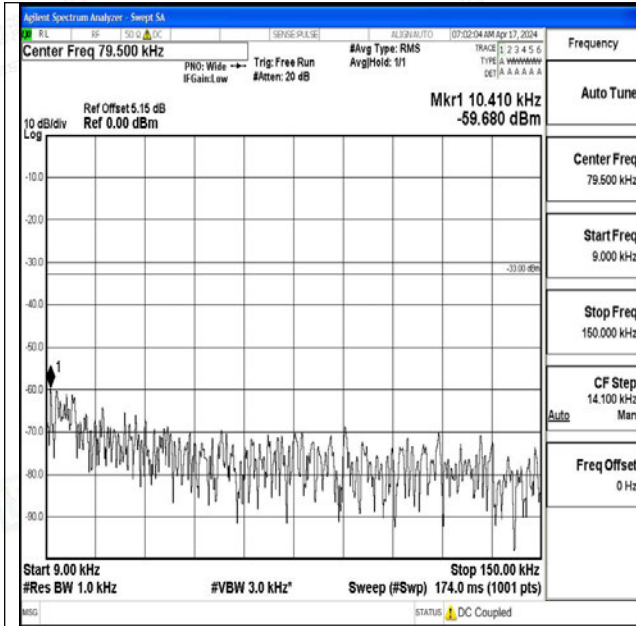

0

Band12_3MHz_16QAM_23165_1RB#0_30~1000_30~10

00

Band12_3MHz_16QAM_23165_1RB#0_1000~3000_100

0~3000

Band12_3MHz_16QAM_23165_1RB#0_3000~10000_30

00~10000

Band12_5MHz_QPSK_23035_1RB#0_0.009~0.15_0.009~0.15