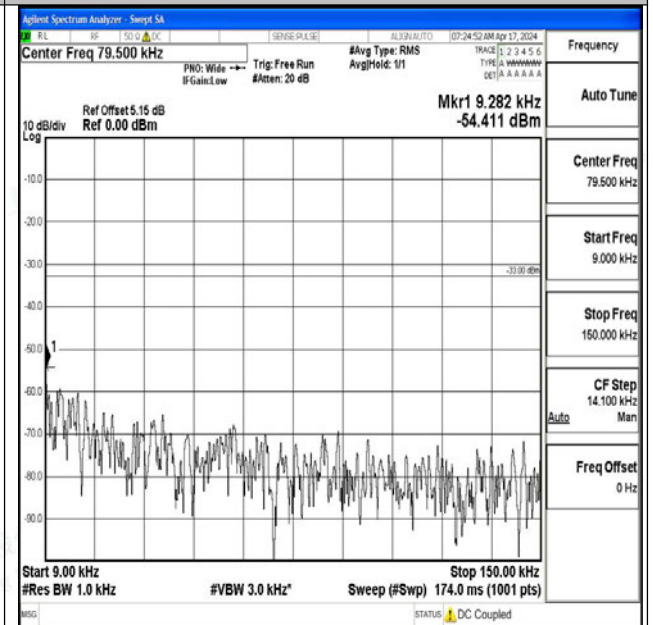

Band12_10MHz_QPSK_23130_1RB#0_0.009~0.15_0.009~0.15

Band12_10MHz_QPSK_23130_1RB#0_0.15~30_0.15~30

Band12_10MHz_QPSK_23130_1RB#0_30~1000_30~1000

Band12_10MHz_QPSK_23130_1RB#0_1000~3000_1000~3000

Band12_10MHz_QPSK_23130_1RB#0_3000~10000_3000~10000