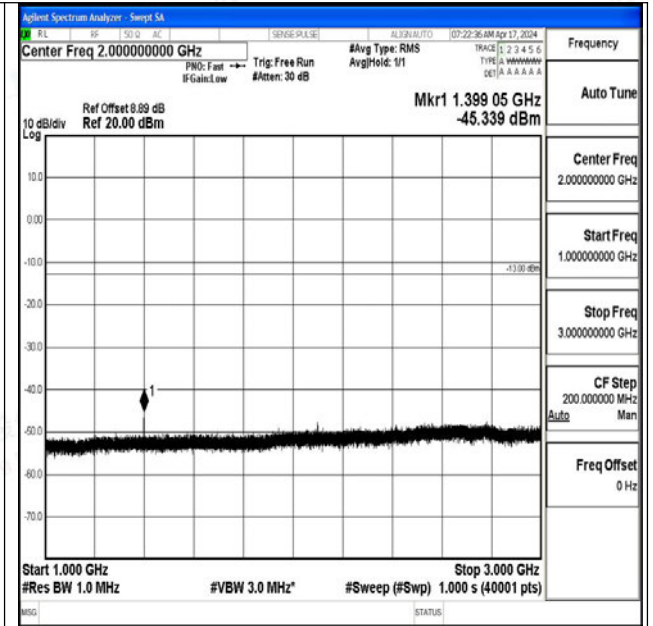

Band12_10MHz_QPSK_23060_1RB#0_0.009~0.15_0.00
9~0.15

Band12_10MHz_QPSK_23060_1RB#0_0.15~30_0.15~3
0

Band12_10MHz_QPSK_23060_1RB#0_30~1000_30~1000

Band12_10MHz_QPSK_23060_1RB#0_1000~3000_1000~3000

Band12_10MHz_QPSK_23060_1RB#0_3000~10000_3000~10000