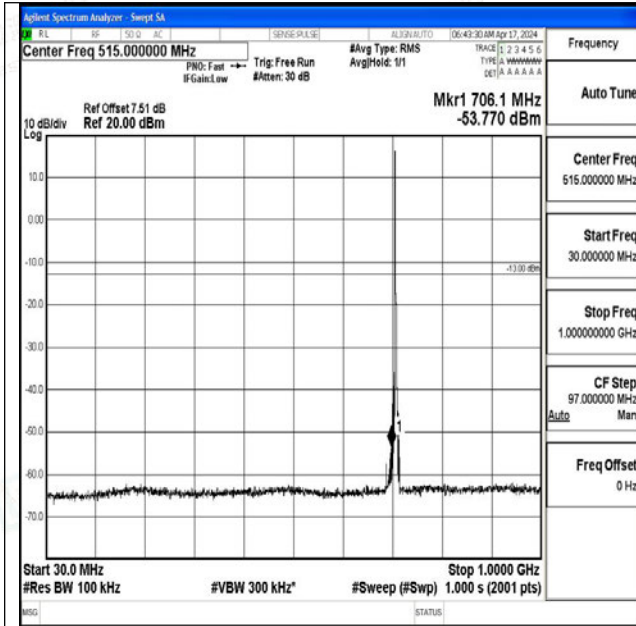

Band12_3MHz_16QAM_23095_1RB#0_1000~3000_100
0~3000

Band12_3MHz_16QAM_23095_1RB#0_3000~10000_30
00~10000

Band12_3MHz_QPSK_23165_1RB#0_0.009~0.15_0.009
~0.15

Band12_3MHz_QPSK_23165_1RB#0_0.15~30_0.15~30

Band12_3MHz_QPSK_23165_1RB#0_30~1000_30~1000