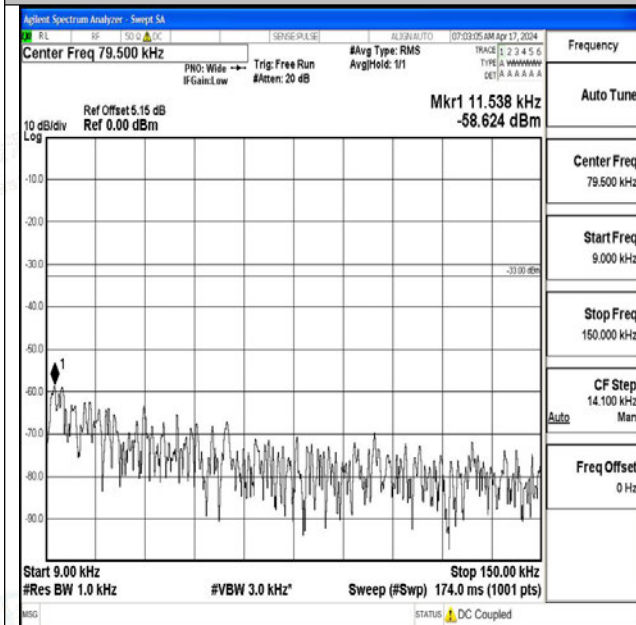

Band12_5MHz_16QAM_23035_1RB#0_0.15~30_0.15~3
0

Band12_5MHz_16QAM_23035_1RB#0_30~1000_30~10
00

Band12_5MHz_16QAM_23035_1RB#0_1000~3000_100 0~3000

Band12_5MHz_16QAM_23035_1RB#0_3000~10000_30 00~10000

Band12_5MHz_QPSK_23095_1RB#0_0.009~0.15_0.009 ~0.15