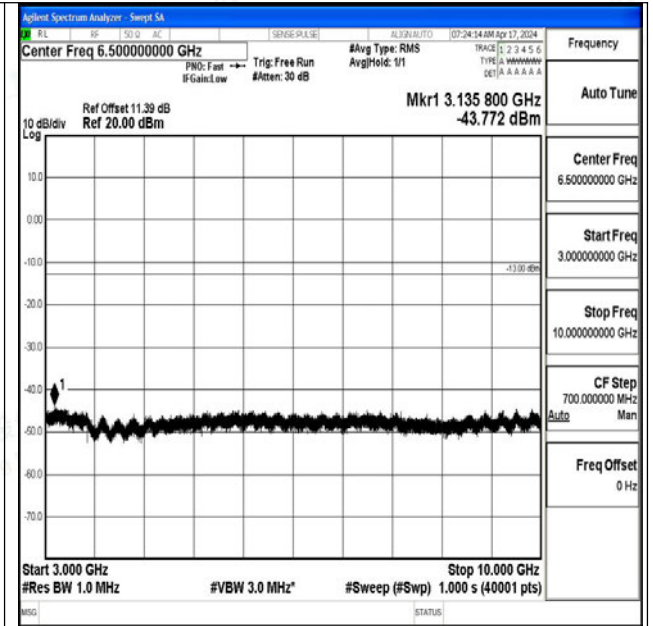

Band12_10MHz_16QAM_23095_1RB#0_0.009~0.15_0.
009~0.15

Band12_10MHz_16QAM_23095_1RB#0_0.15~30_0.15~
30

Band12_10MHz_16QAM_23095_1RB#0_30~1000_30~1
000

Band12_10MHz_16QAM_23095_1RB#0_1000~3000_1000~3000

Band12_10MHz_16QAM_23095_1RB#0_3000~10000_3000~10000