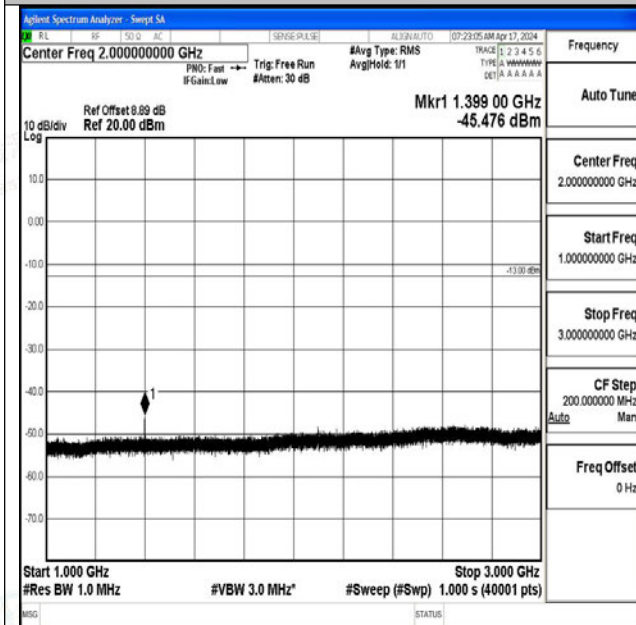

Band12_10MHz_16QAM_23060_1RB#0_0.009~0.15_0.009~0.15

Band12_10MHz_16QAM_23060_1RB#0_0.15~30_0.15~30

Band12_10MHz_16QAM_23060_1RB#0_30~1000_30~1000

Band12_10MHz_16QAM_23060_1RB#0_1000~3000_1000~3000

Band12_10MHz_16QAM_23060_1RB#0_3000~10000_3000~10000