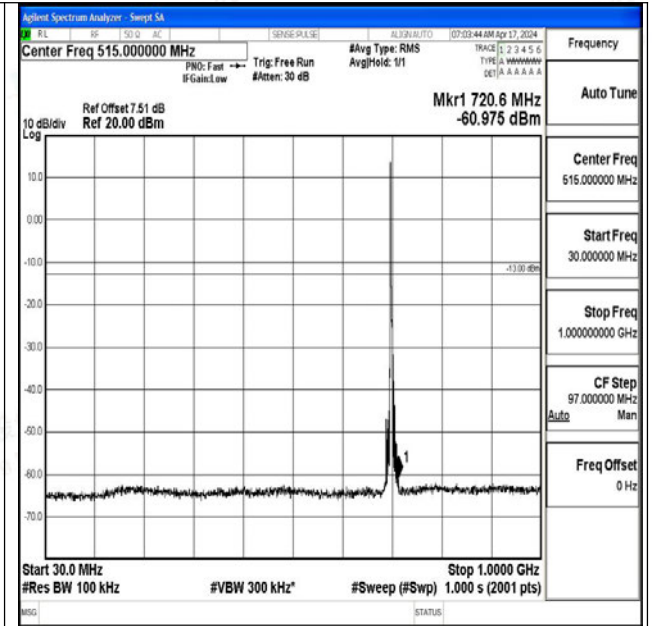

Band12_5MHz_16QAM_23095_1RB#0_30~1000_30~10

00