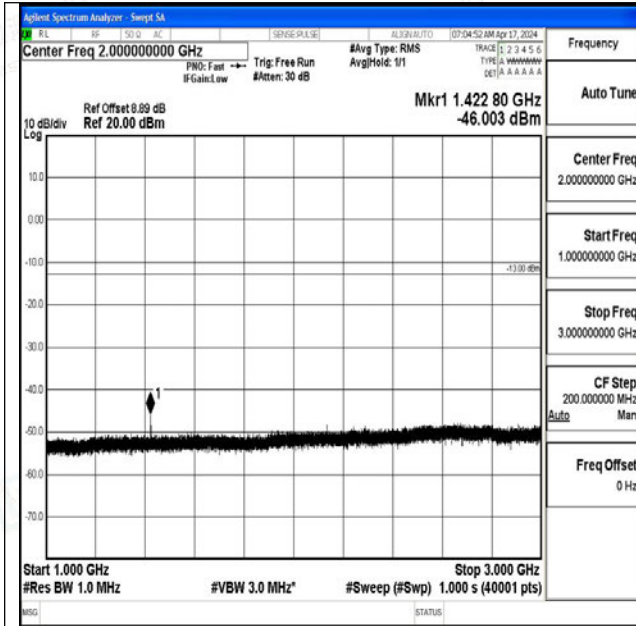

Band12_5MHz_16QAM_23155_1RB#0_0.009~0.15_0.0
09~0.15

Band12_5MHz_16QAM_23155_1RB#0_0.15~30_0.15~3
0

Band12_5MHz_16QAM_23155_1RB#0_30~1000_30~10
00

Band12_5MHz_16QAM_23155_1RB#0_1000~3000_100
0~3000

Band12_5MHz_16QAM_23155_1RB#0_3000~10000_30
00~10000