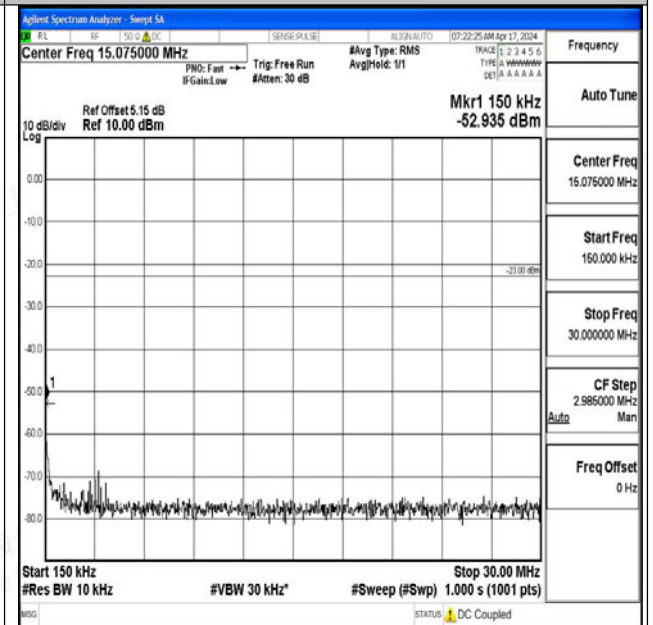

Band12_10MHz_QPSK_23060_1RB#0_0.15~30_0.15~3
0