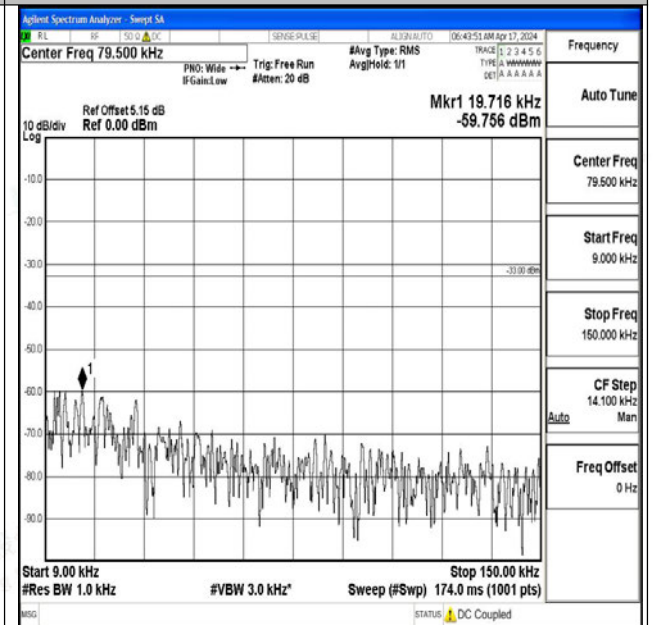

0

Band12_3MHz_QPSK_23165_1RB#0_1000~3000_1000

~3000

Band12_3MHz_QPSK_23165_1RB#0_3000~10000_300

0~10000

Band12_3MHz_16QAM_23165_1RB#0_0.009~0.15_0.0

09~0.15

Band12_3MHz_16QAM_23165_1RB#0_0.15~30_0.15~3