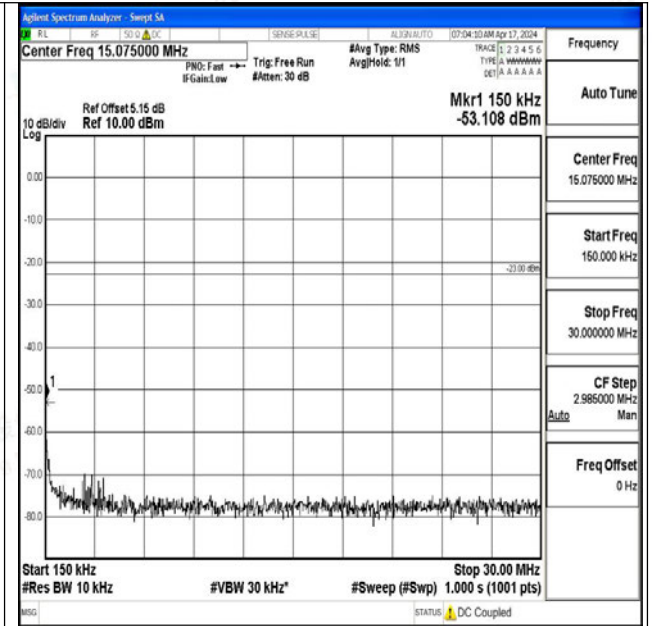

Band12_5MHz_QPSK_23155_1RB#0_0.15~30_0.15~30