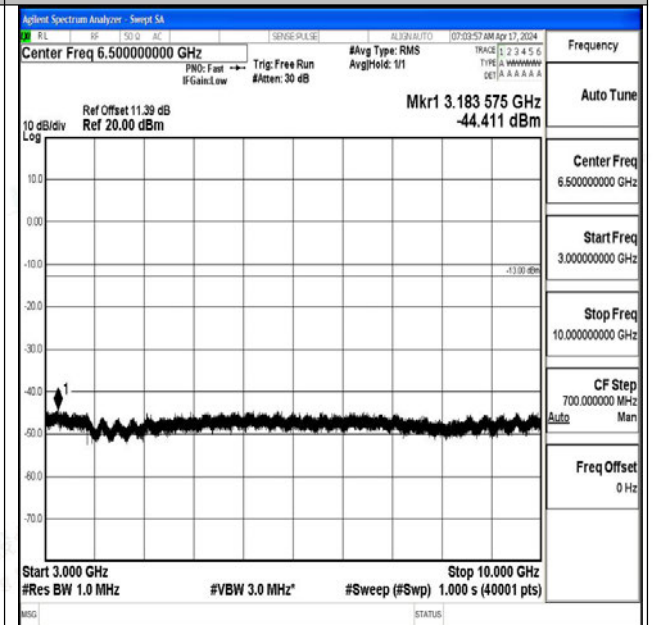

09~0.15

Band12_5MHz_16QAM_23095_1RB#0_0.15~30_0.15~3

0

Band12_5MHz_16QAM_23095_1RB#0_30~1000_30~10

00

Band12_5MHz_16QAM_23095_1RB#0_1000~3000_100

0~3000

Band12_5MHz_16QAM_23095_1RB#0_3000~10000_30