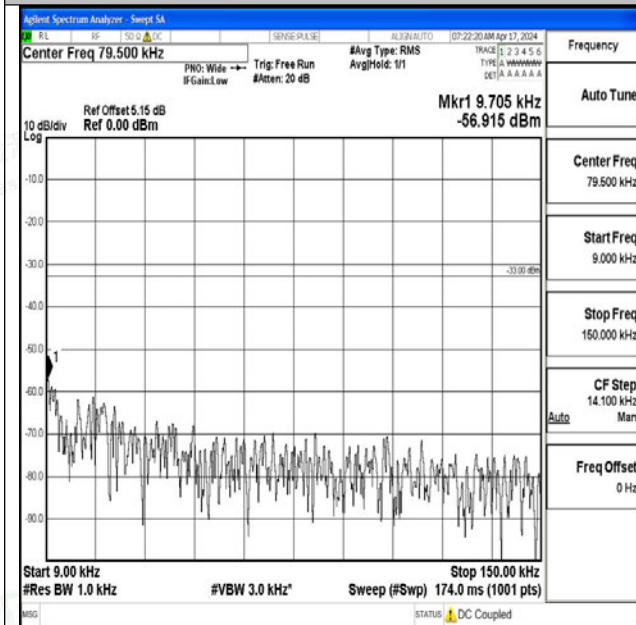

Band12_5MHz_16QAM_23155_1RB#0_0.009~0.15_0.0
09~0.15

Band12_5MHz_16QAM_23155_1RB#0_0.15~30_0.15~3
0

Band12_5MHz_16QAM_23155_1RB#0_30~1000_30~10
00

Band12_5MHz_16QAM_23155_1RB#0_1000~3000_100
0~3000

Band12_5MHz_16QAM_23155_1RB#0_3000~10000_30
00~10000