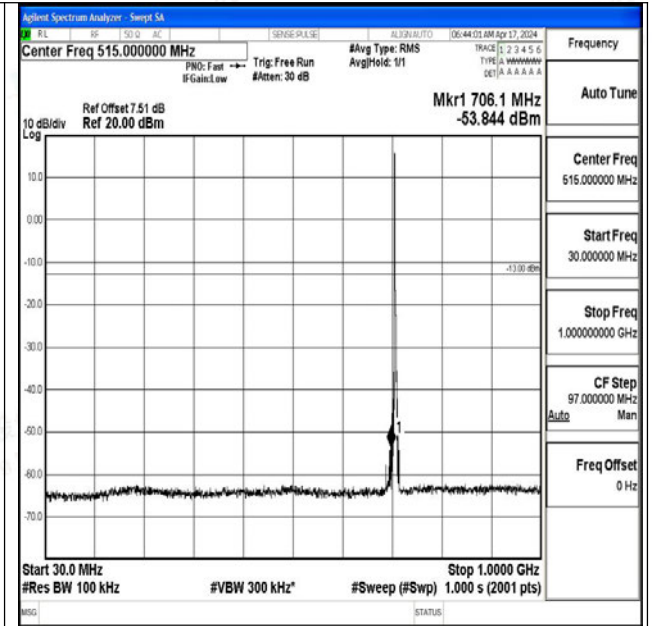

Band12_3MHz_16QAM_23165_1RB#0_30~1000_30~10

00