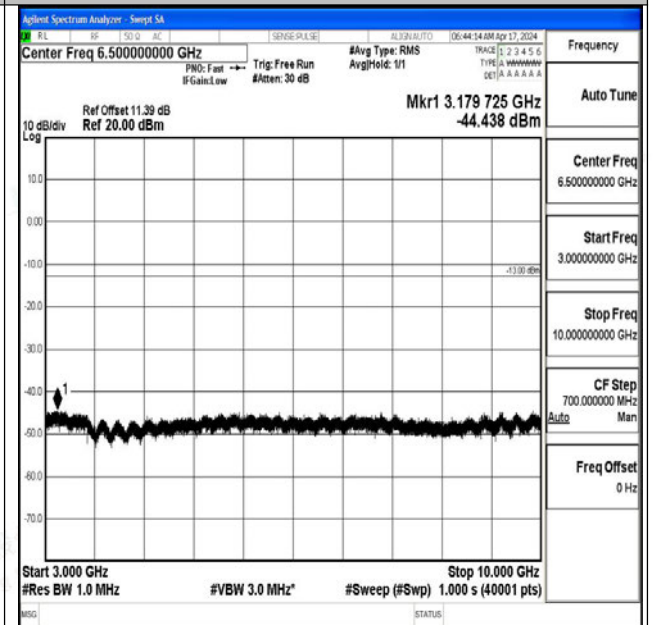

0

Band12_3MHz_16QAM_23165_1RB#0_30~1000_30~10

00

Band12_3MHz_16QAM_23165_1RB#0_1000~3000_100

0~3000

Band12_3MHz_16QAM_23165_1RB#0_3000~10000_30

00~10000

Band12_5MHz_QPSK_23035_1RB#0_0.009~0.15_0.009~0.15