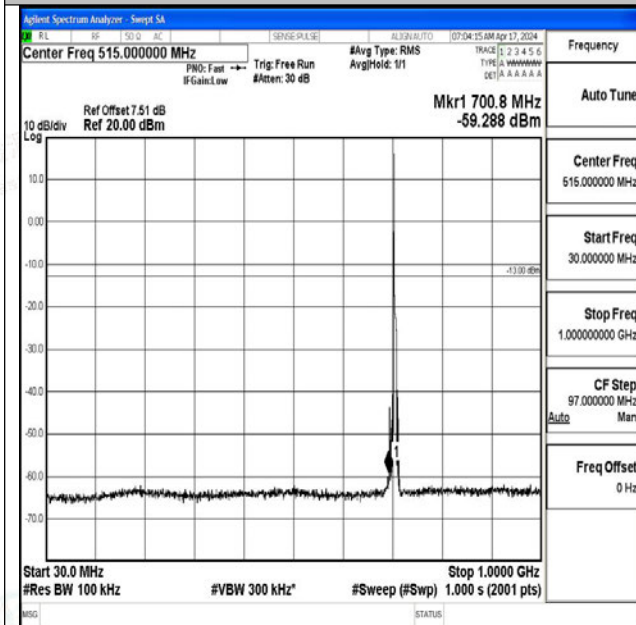

Band12_5MHz_QPSK_23155_1RB#0_30~1000_30~1000