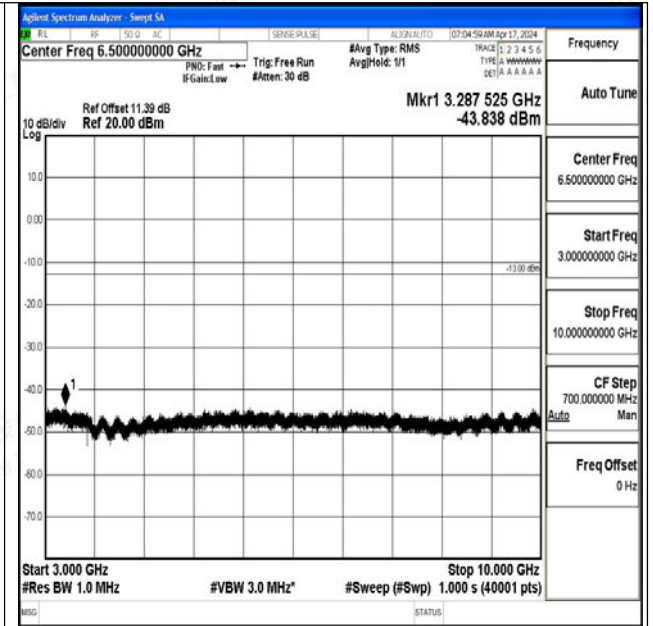

Band12_5MHz_16QAM_23155_1RB#0_0.009~0.15_0.0
09~0.15

Band12_5MHz_16QAM_23155_1RB#0_0.15~30_0.15~3
0

Band12_5MHz_16QAM_23155_1RB#0_30~1000_30~10
00

Band12_5MHz_16QAM_23155_1RB#0_1000~3000_100
0~3000

Band12_5MHz_16QAM_23155_1RB#0_3000~10000_30
00~10000