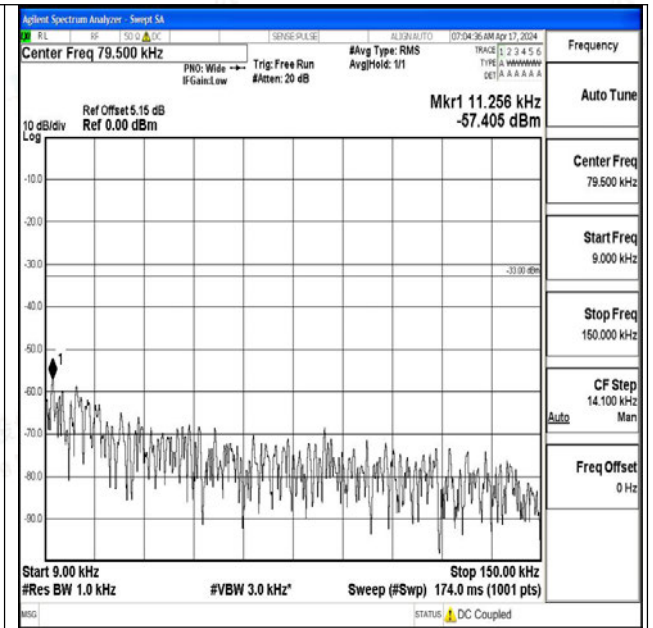

00~10000

Band12_5MHz_QPSK_23155_1RB#0_0.009~0.15_0.009~0.15

Band12_5MHz_QPSK_23155_1RB#0_0.15~30_0.15~30

Band12_5MHz_QPSK_23155_1RB#0_30~1000_30~1000

Band12_5MHz_QPSK_23155_1RB#0_1000~3000_1000~3000

Band12_5MHz_QPSK_23155_1RB#0_3000~10000_300
0~10000