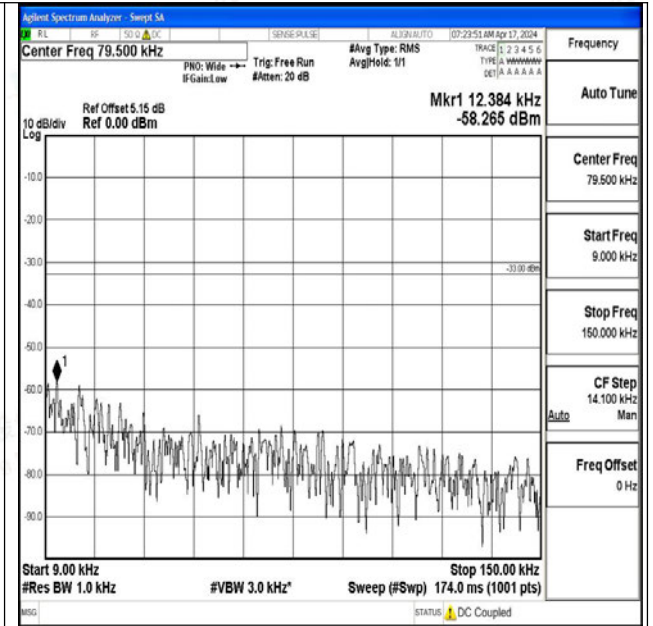

Band12_10MHz_QPSK_23095_1RB#0_0.009~0.15_0.00
9~0.15

Band12_10MHz_QPSK_23095_1RB#0_0.15~30_0.15~3
0

Band12_10MHz_QPSK_23095_1RB#0_30~1000_30~10
00

Band12_10MHz_QPSK_23095_1RB#0_1000~3000_100
0~3000

Band12_10MHz_QPSK_23095_1RB#0_3000~10000_30
00~10000