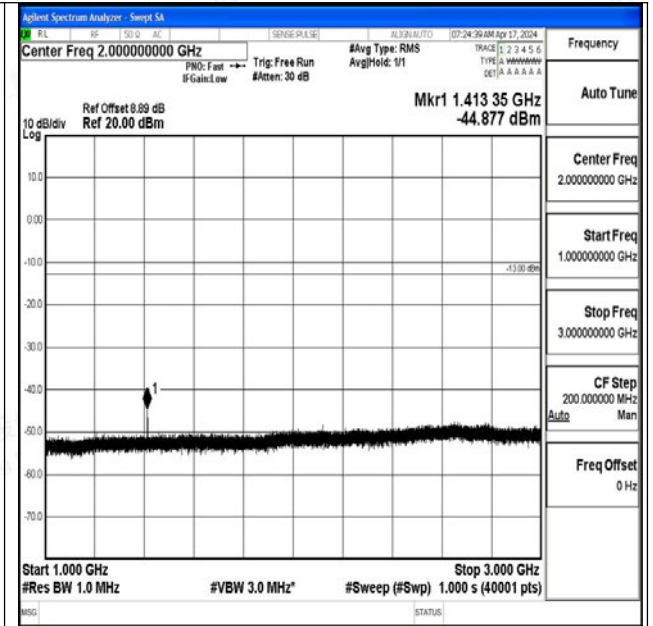

Band12_10MHz_QPSK_23130_1RB#0_0.009~0.15_0.009~0.15

Band12_10MHz_QPSK_23130_1RB#0_0.15~30_0.15~30

Band12_10MHz_QPSK_23130_1RB#0_30~1000_30~1000

Band12_10MHz_QPSK_23130_1RB#0_1000~3000_1000~3000

Band12_10MHz_QPSK_23130_1RB#0_3000~10000_3000~10000