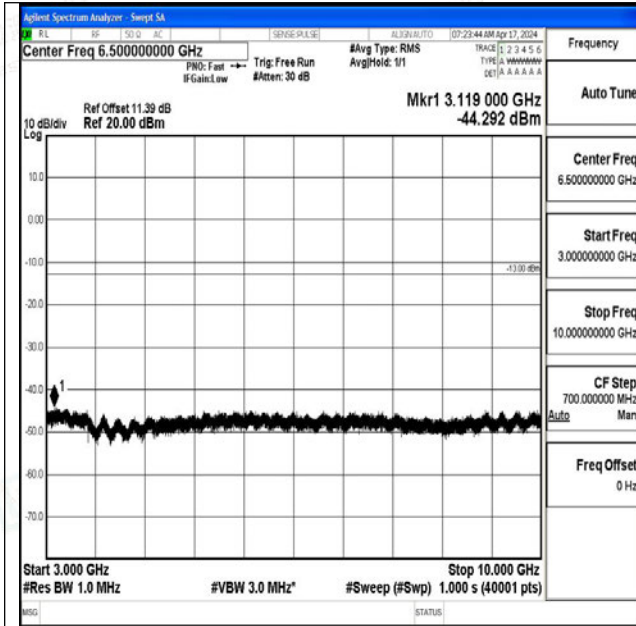

Band12_10MHz_QPSK_23095_1RB#0_0.009~0.15_0.00
9~0.15

Band12_10MHz_QPSK_23095_1RB#0_0.15~30_0.15~3
0

Band12_10MHz_QPSK_23095_1RB#0_30~1000_30~10
00

Band12_10MHz_QPSK_23095_1RB#0_1000~3000_100
0~3000

Band12_10MHz_QPSK_23095_1RB#0_3000~10000_30
00~10000