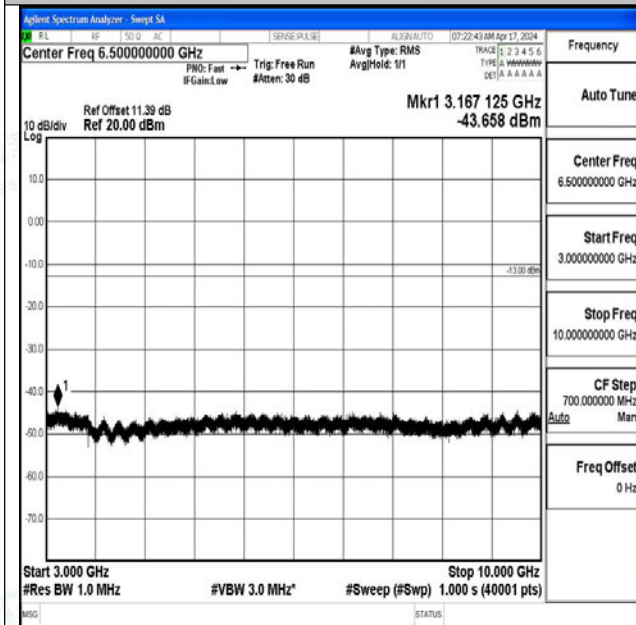

Band12_10MHz_QPSK_23060_1RB#0_0.009~0.15_0.00
9~0.15

Band12_10MHz_QPSK_23060_1RB#0_0.15~30_0.15~3
0

Band12_10MHz_QPSK_23060_1RB#0_30~1000_30~1000

Band12_10MHz_QPSK_23060_1RB#0_1000~3000_1000~3000

Band12_10MHz_QPSK_23060_1RB#0_3000~10000_3000~10000