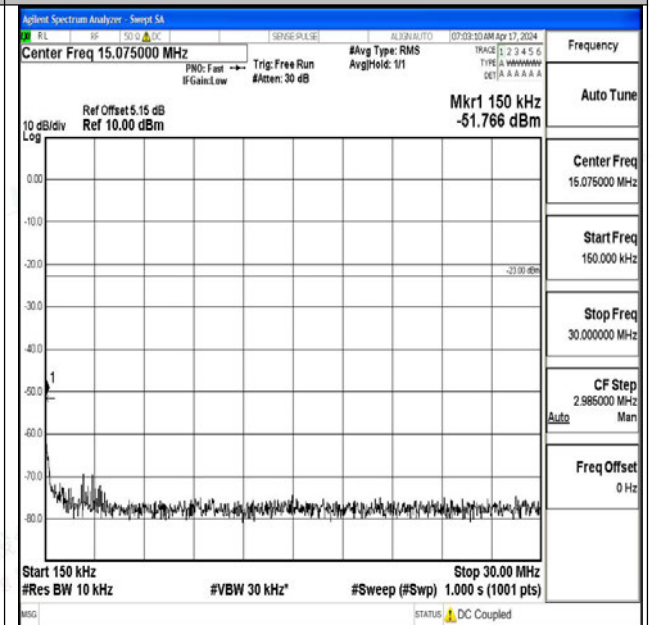

Band12_5MHz_16QAM_23035_1RB#0_0.15~30_0.15~3
0

Band12_5MHz_16QAM_23035_1RB#0_30~1000_30~10
00

Band12_5MHz_16QAM_23035_1RB#0_1000~3000_100 0~3000

Band12_5MHz_16QAM_23035_1RB#0_3000~10000_30 00~10000

Band12_5MHz_QPSK_23095_1RB#0_0.009~0.15_0.009 ~0.15