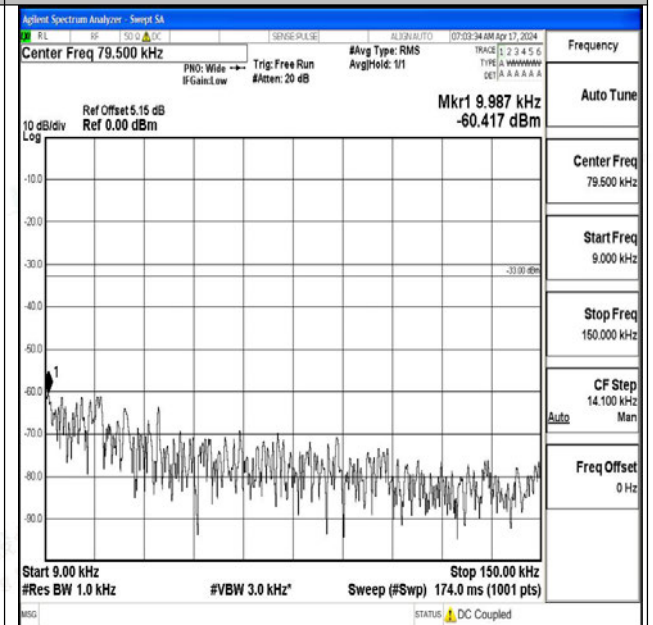

Band12_5MHz_QPSK_23095_1RB#0_0.15~30_0.15~30

Band12_5MHz_QPSK_23095_1RB#0_30~1000_30~1000

0

Band12_5MHz_QPSK_23095_1RB#0_1000~3000_1000~3000

~3000

Band12_5MHz_QPSK_23095_1RB#0_3000~10000_3000~10000

0~10000

Band12_5MHz_16QAM_23095_1RB#0_0.009~0.15_0.009~0.15