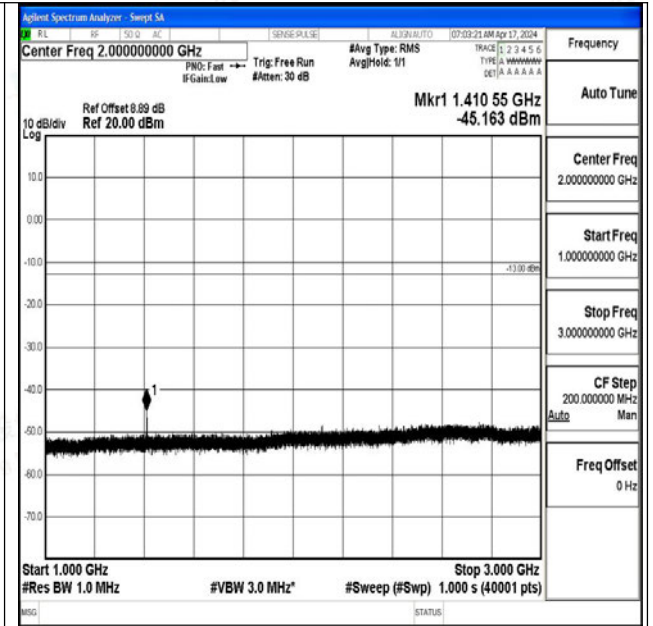

Band12_5MHz_QPSK_23095_1RB#0_1000~3000_1000~3000

~3000