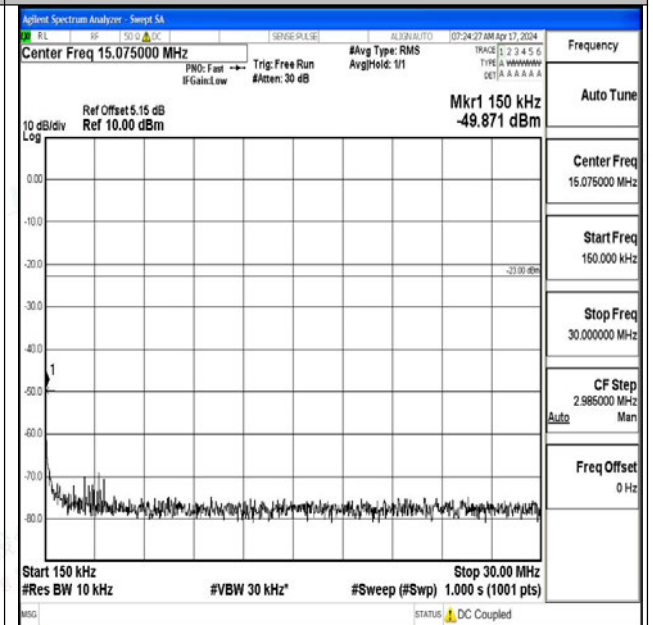

Band12_10MHz_QPSK_23130_1RB#0_0.15~30_0.15~30