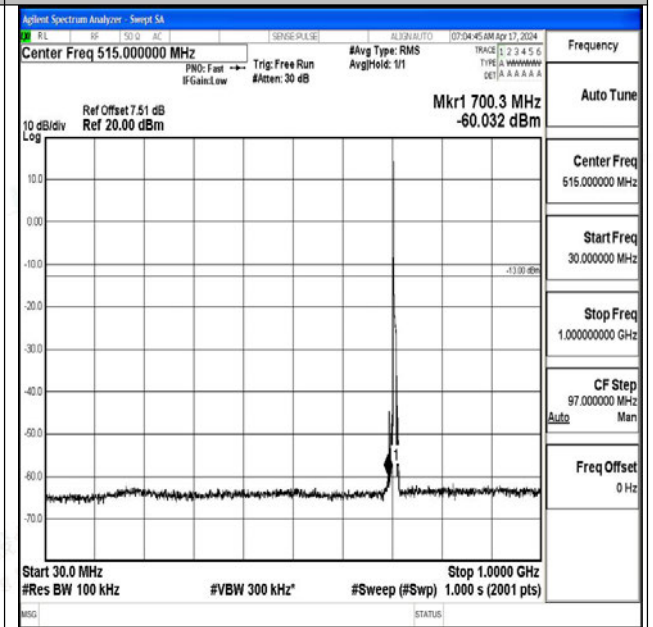

Band12_5MHz_16QAM_23155_1RB#0_30~1000_30~10
00