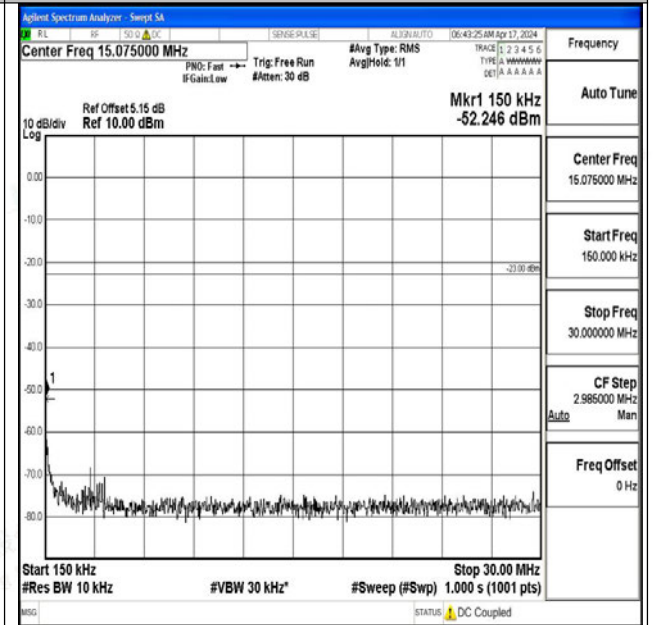

Band12_3MHz_16QAM_23095_1RB#0_1000~3000_100
0~3000

Band12_3MHz_16QAM_23095_1RB#0_3000~10000_30
00~10000

Band12_3MHz_QPSK_23165_1RB#0_0.009~0.15_0.009
~0.15

Band12_3MHz_QPSK_23165_1RB#0_0.15~30_0.15~30

Band12_3MHz_QPSK_23165_1RB#0_30~1000_30~1000