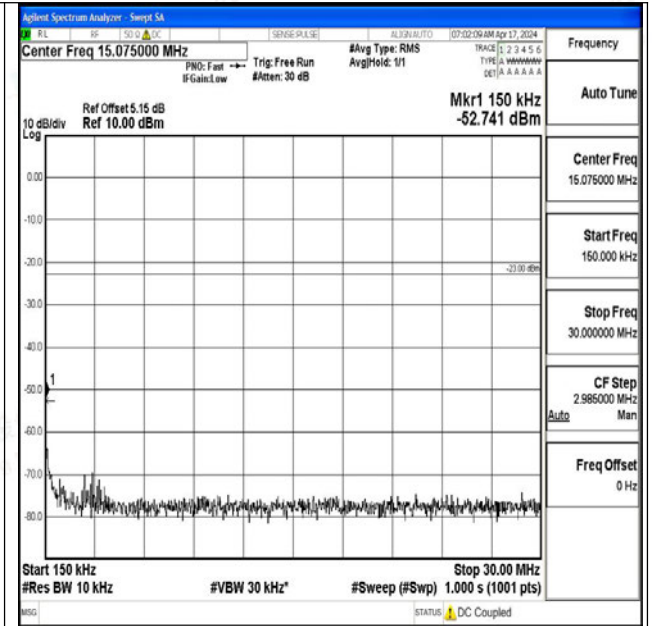

0

Band12_3MHz_16QAM_23165_1RB#0_30~1000_30~10

00

Band12_3MHz_16QAM_23165_1RB#0_1000~3000_100

0~3000

Band12_3MHz_16QAM_23165_1RB#0_3000~10000_30

00~10000

Band12_5MHz_QPSK_23035_1RB#0_0.009~0.15_0.009~0.15