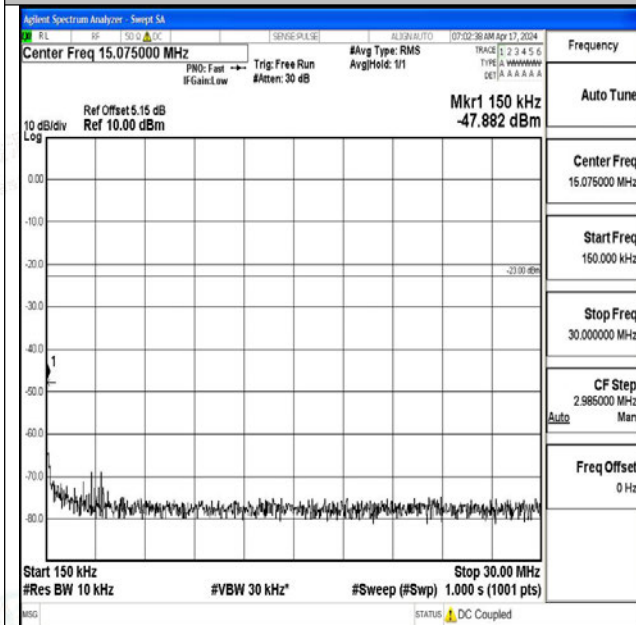

Band12_5MHz_QPSK_23035_1RB#0_0.15~30_0.15~30

Band12_5MHz_QPSK_23035_1RB#0_30~1000_30~1000

Band12_5MHz_QPSK_23035_1RB#0_1000~3000_1000~3000

Band12_5MHz_QPSK_23035_1RB#0_3000~10000_300
0~10000

Band12_5MHz_16QAM_23035_1RB#0_0.009~0.15_0.0
09~0.15