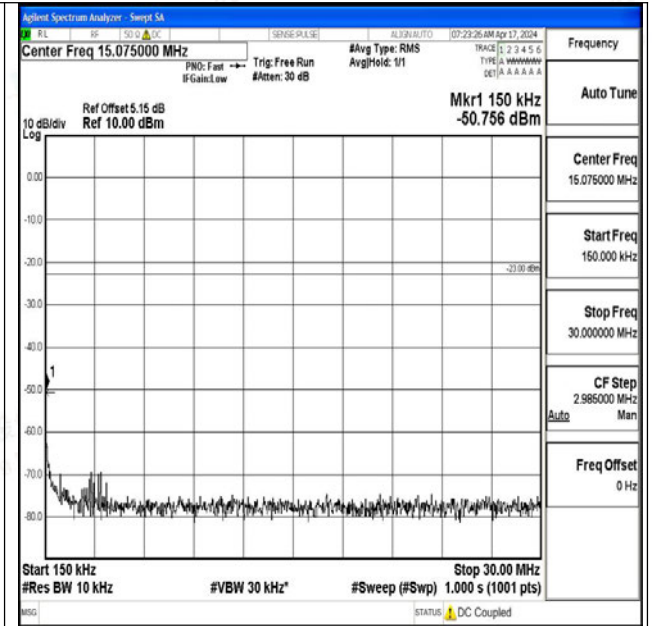

Band12_10MHz_QPSK_23095_1RB#0_0.15~30_0.15~3
0