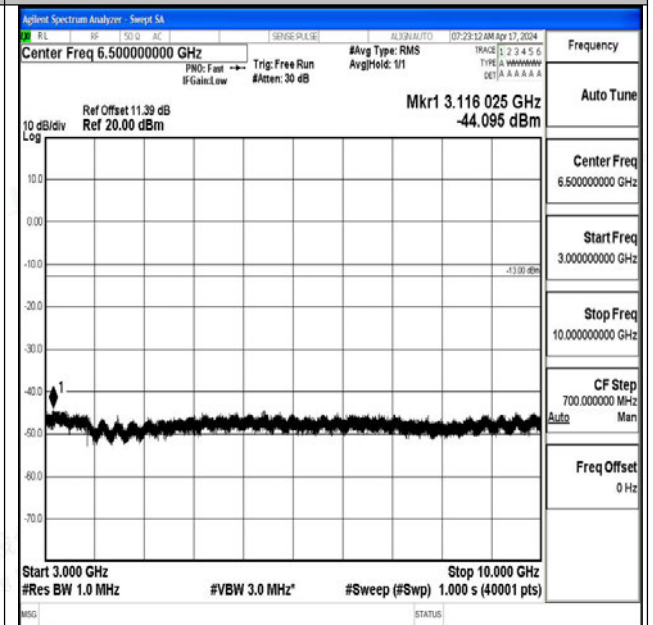

Band12_10MHz_16QAM_23060_1RB#0_0.009~0.15_0.009~0.15

Band12_10MHz_16QAM_23060_1RB#0_0.15~30_0.15~30

Band12_10MHz_16QAM_23060_1RB#0_30~1000_30~1000

Band12_10MHz_16QAM_23060_1RB#0_1000~3000_1000~3000

Band12_10MHz_16QAM_23060_1RB#0_3000~10000_3000~10000