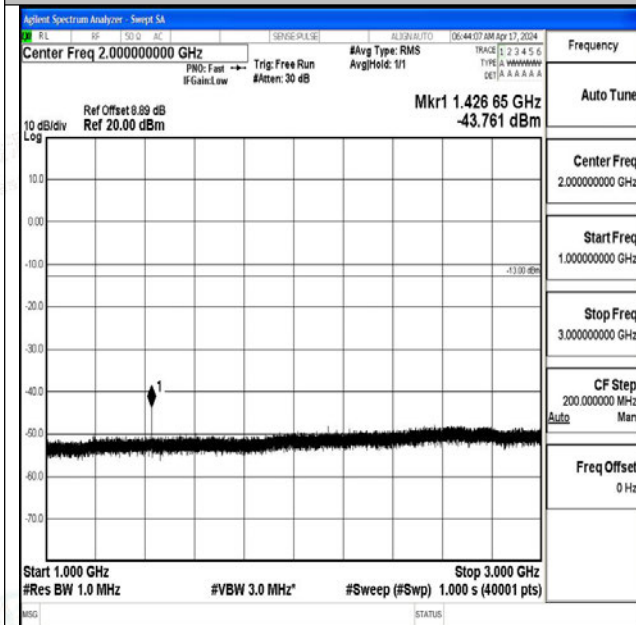

Band12_3MHz_16QAM_23165_1RB#0_1000~3000_100

0~3000