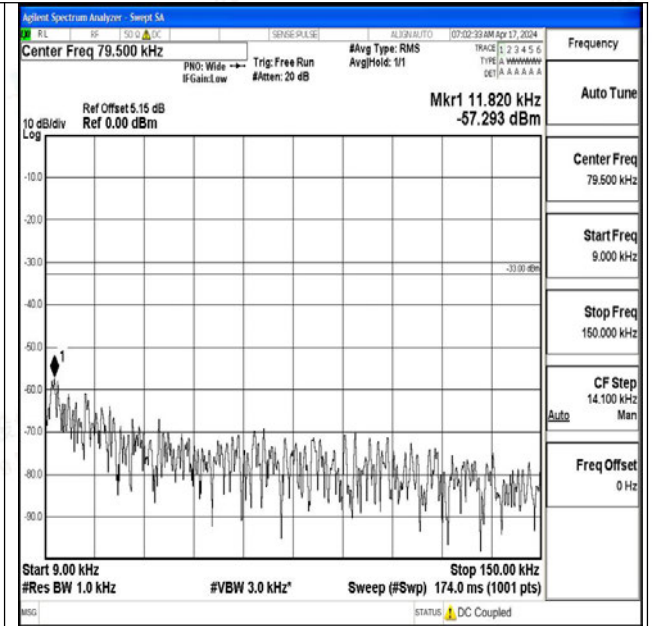

Band12_5MHz_QPSK_23035_1RB#0_0.15~30_0.15~30

Band12_5MHz_QPSK_23035_1RB#0_30~1000_30~1000

Band12_5MHz_QPSK_23035_1RB#0_1000~3000_1000~3000

Band12_5MHz_QPSK_23035_1RB#0_3000~10000_300
0~10000

Band12_5MHz_16QAM_23035_1RB#0_0.009~0.15_0.0
09~0.15