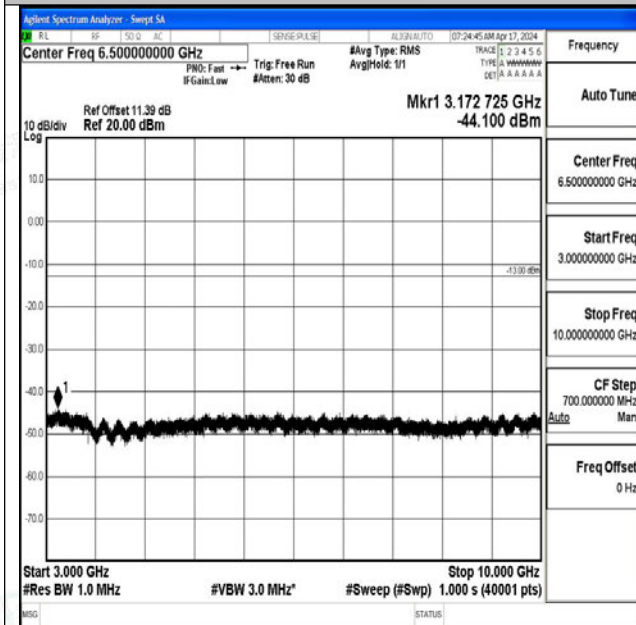

Band12_10MHz_QPSK_23130_1RB#0_0.009~0.15_0.009~0.15

Band12_10MHz_QPSK_23130_1RB#0_0.15~30_0.15~30

Band12_10MHz_QPSK_23130_1RB#0_30~1000_30~1000

Band12_10MHz_QPSK_23130_1RB#0_1000~3000_1000~3000

Band12_10MHz_QPSK_23130_1RB#0_3000~10000_3000~10000