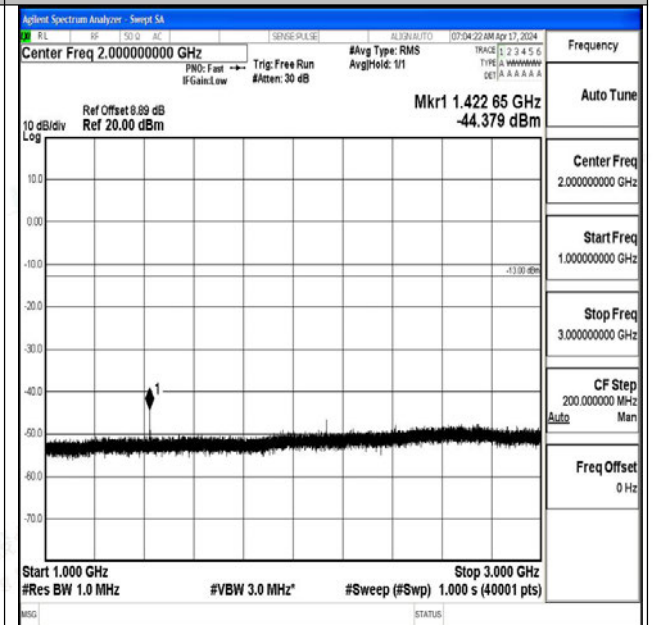

Band12_5MHz_QPSK_23155_1RB#0_1000~3000_1000~3000