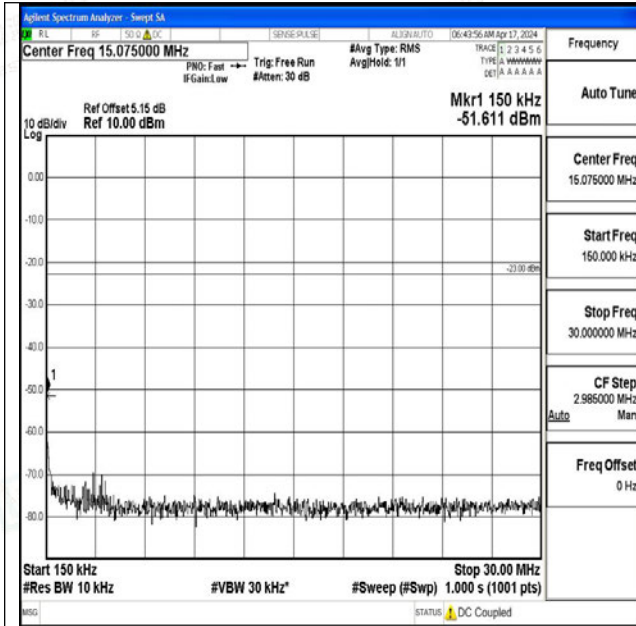

0

Band12_3MHz_QPSK_23165_1RB#0_1000~3000_1000

~3000

Band12_3MHz_QPSK_23165_1RB#0_3000~10000_300

0~10000

Band12_3MHz_16QAM_23165_1RB#0_0.009~0.15_0.0

09~0.15

Band12_3MHz_16QAM_23165_1RB#0_0.15~30_0.15~3