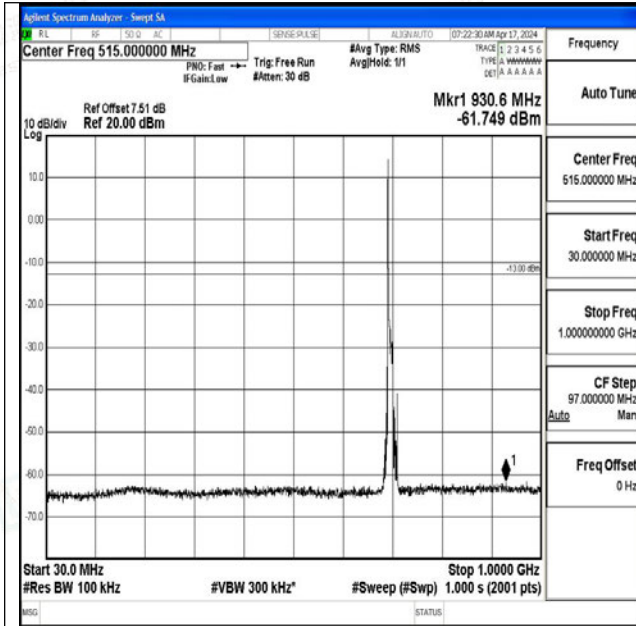

Band12_10MHz_QPSK_23060_1RB#0_30~1000_30~1000