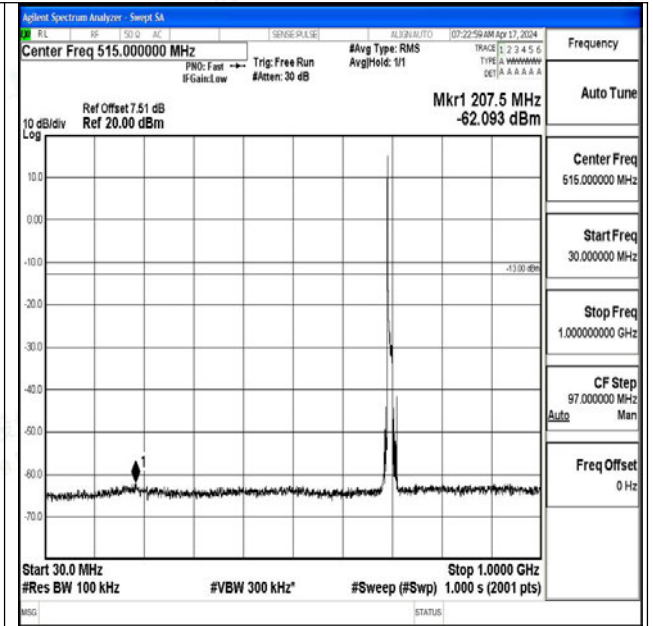

Band12_10MHz_16QAM_23060_1RB#0_30~1000_30~1000