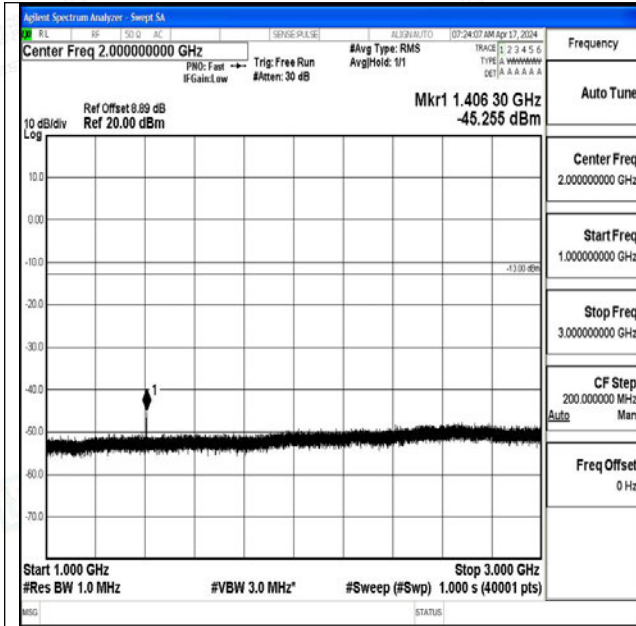

Band12_10MHz_16QAM_23095_1RB#0_0.009~0.15_0.
009~0.15

Band12_10MHz_16QAM_23095_1RB#0_0.15~30_0.15~
30

Band12_10MHz_16QAM_23095_1RB#0_30~1000_30~1
000

Band12_10MHz_16QAM_23095_1RB#0_1000~3000_1000~3000

Band12_10MHz_16QAM_23095_1RB#0_3000~10000_3000~10000