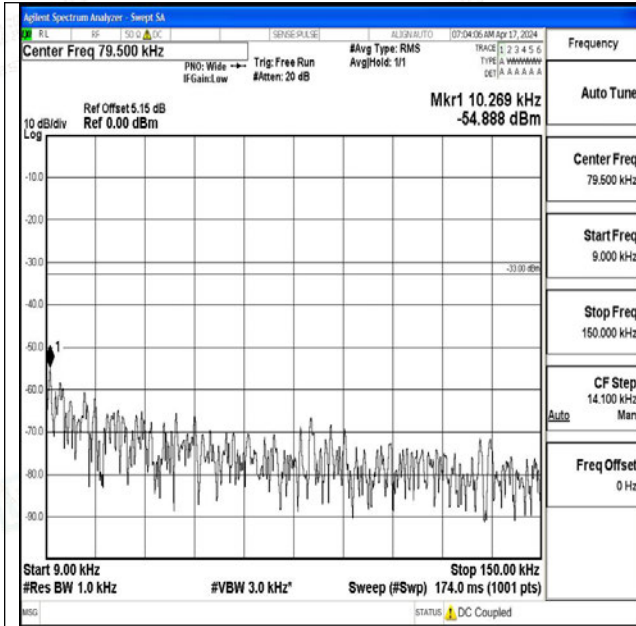

Band12_5MHz_QPSK_23155_1RB#0_0.009~0.15_0.009~0.15