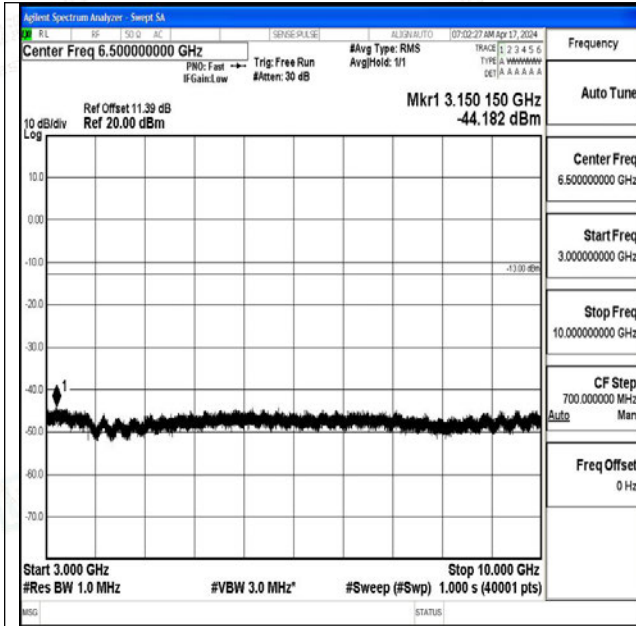

Band12_5MHz_QPSK_23035_1RB#0_0.15~30_0.15~30

Band12_5MHz_QPSK_23035_1RB#0_30~1000_30~1000

Band12_5MHz_QPSK_23035_1RB#0_1000~3000_1000~3000

Band12_5MHz_QPSK_23035_1RB#0_3000~10000_300
0~10000

Band12_5MHz_16QAM_23035_1RB#0_0.009~0.15_0.0
09~0.15