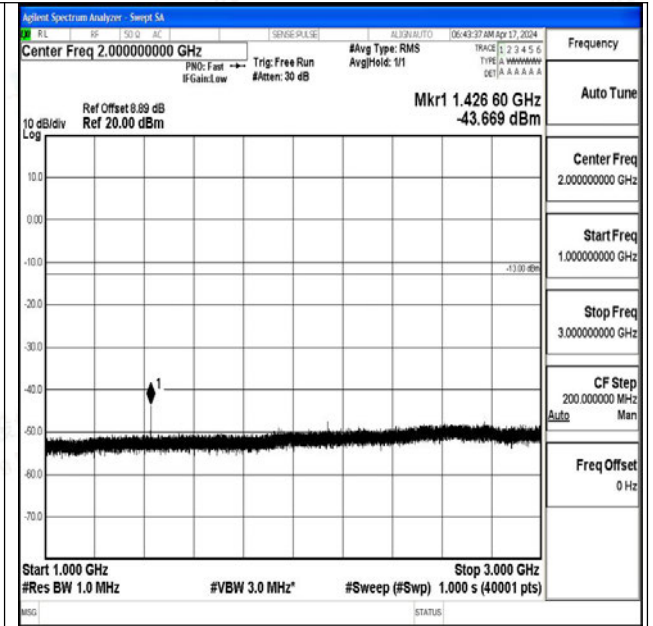

Band12_3MHz_QPSK_23165_1RB#0_1000~3000_1000

~3000