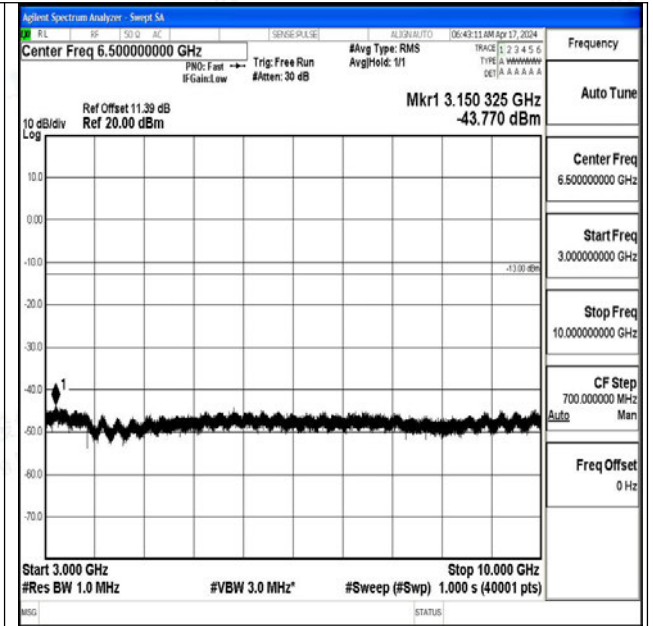

Band12_3MHz_16QAM_23095_1RB#0_1000~3000_100
0~3000

Band12_3MHz_16QAM_23095_1RB#0_3000~10000_30
00~10000

Band12_3MHz_QPSK_23165_1RB#0_0.009~0.15_0.009
~0.15

Band12_3MHz_QPSK_23165_1RB#0_0.15~30_0.15~30

Band12_3MHz_QPSK_23165_1RB#0_30~1000_30~1000