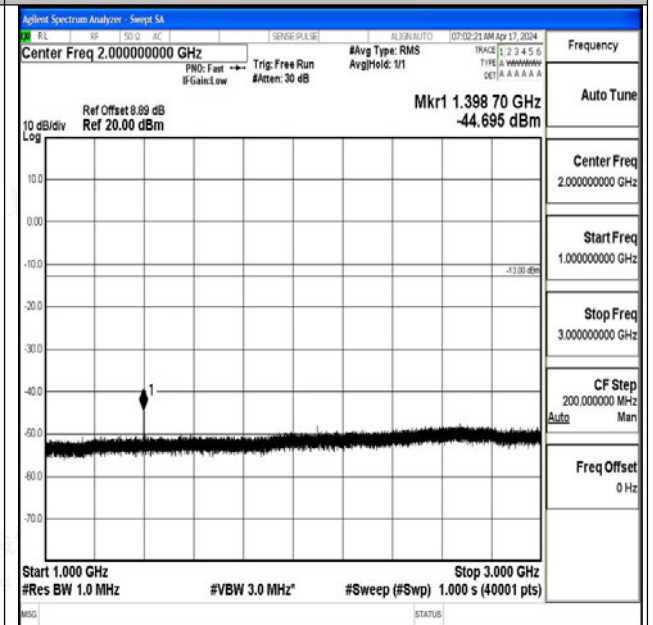

Band12_5MHz_QPSK_23035_1RB#0_1000~3000_1000~3000