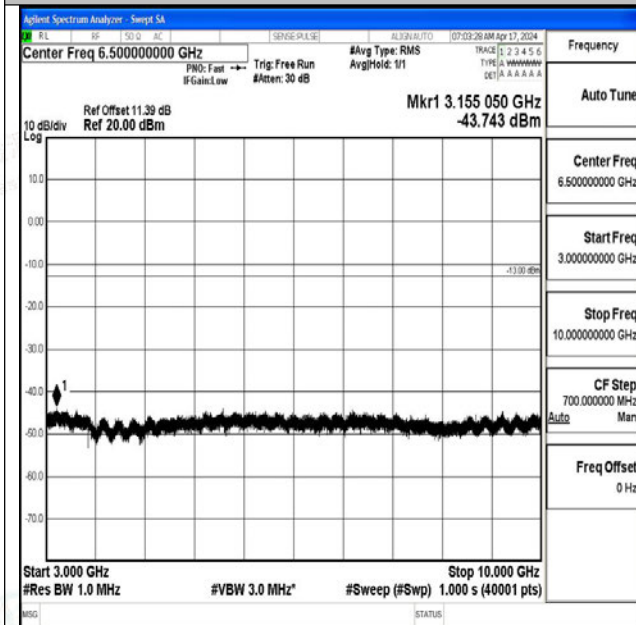

Band12_5MHz_QPSK_23095_1RB#0_0.15~30_0.15~30

Band12_5MHz_QPSK_23095_1RB#0_30~1000_30~1000

0

Band12_5MHz_QPSK_23095_1RB#0_1000~3000_1000~3000

~3000

Band12_5MHz_QPSK_23095_1RB#0_3000~10000_3000~10000

0~10000

Band12_5MHz_16QAM_23095_1RB#0_0.009~0.15_0.009~0.15