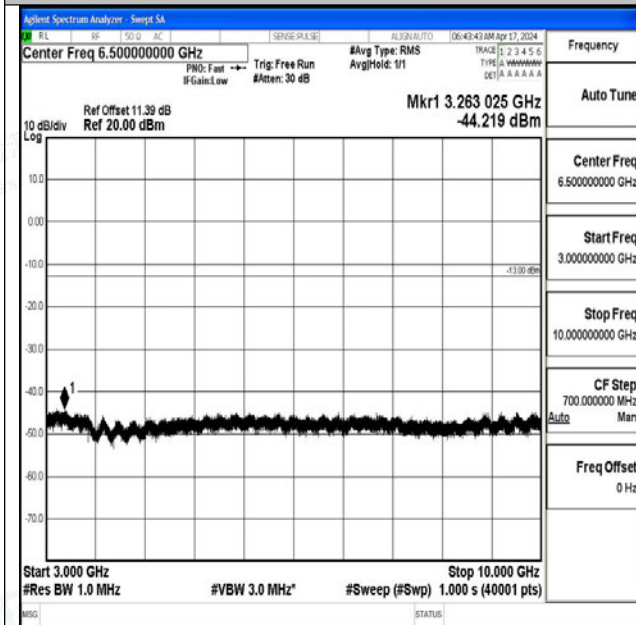

Band12_3MHz_QPSK_23165_1RB#0_3000~10000_300

0~10000