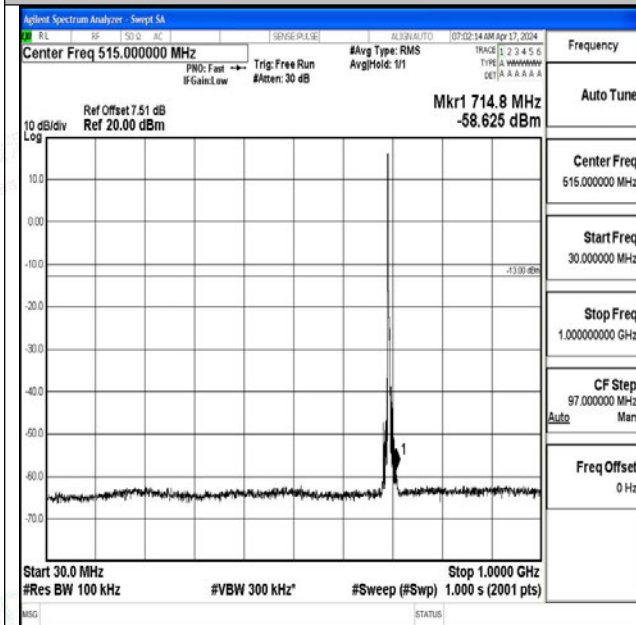

Band12_5MHz_QPSK_23035_1RB#0_30~1000_30~1000