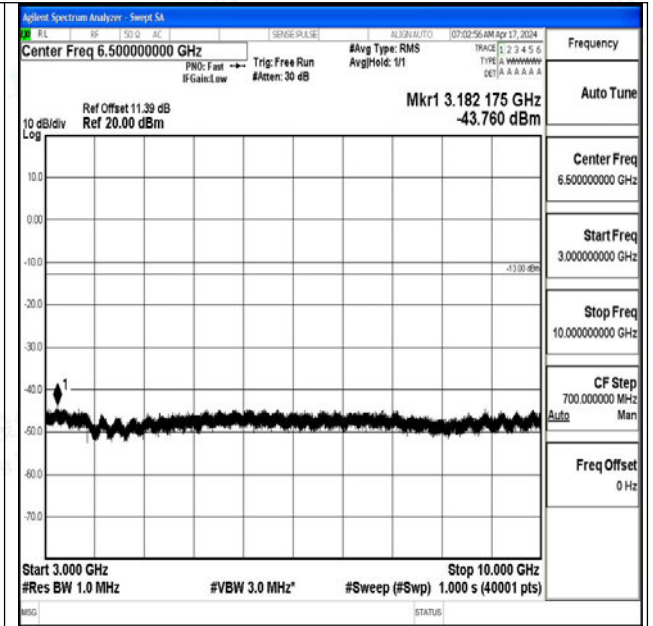

Band12_5MHz_16QAM_23035_1RB#0_0.15~30_0.15~3
0

Band12_5MHz_16QAM_23035_1RB#0_30~1000_30~10
00

Band12_5MHz_16QAM_23035_1RB#0_1000~3000_100 0~3000

Band12_5MHz_16QAM_23035_1RB#0_3000~10000_30 00~10000

Band12_5MHz_QPSK_23095_1RB#0_0.009~0.15_0.009 ~0.15