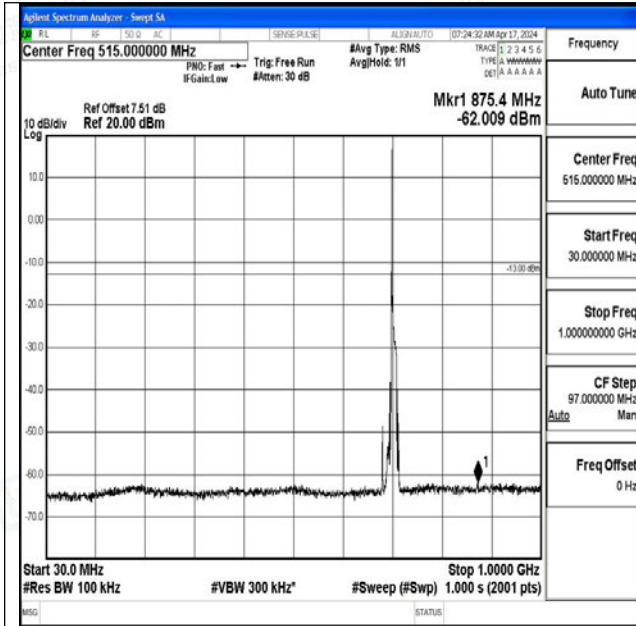

Band12_10MHz_QPSK_23130_1RB#0_30~1000_30~1000