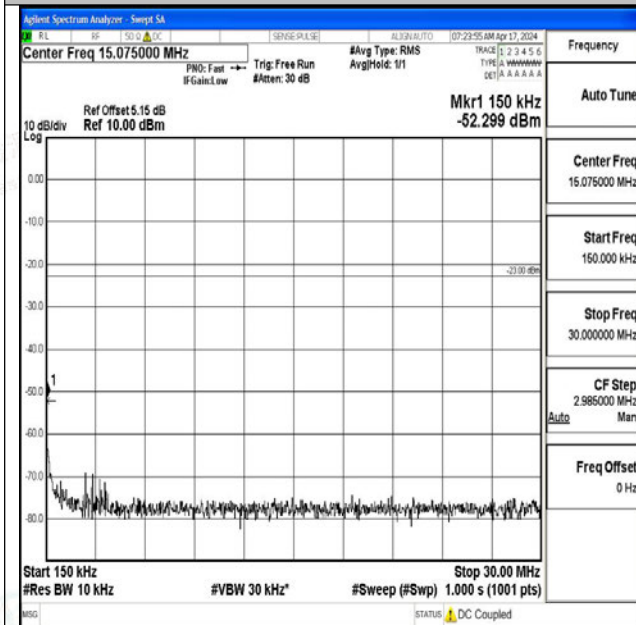

Band12_10MHz_16QAM_23095_1RB#0_0.15~30_0.15~
30