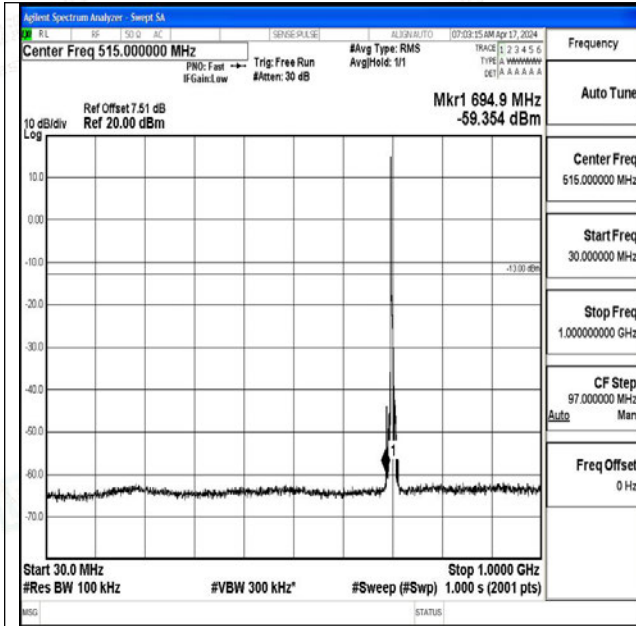

Band12_5MHz_QPSK_23095_1RB#0_30~1000_30~1000

0