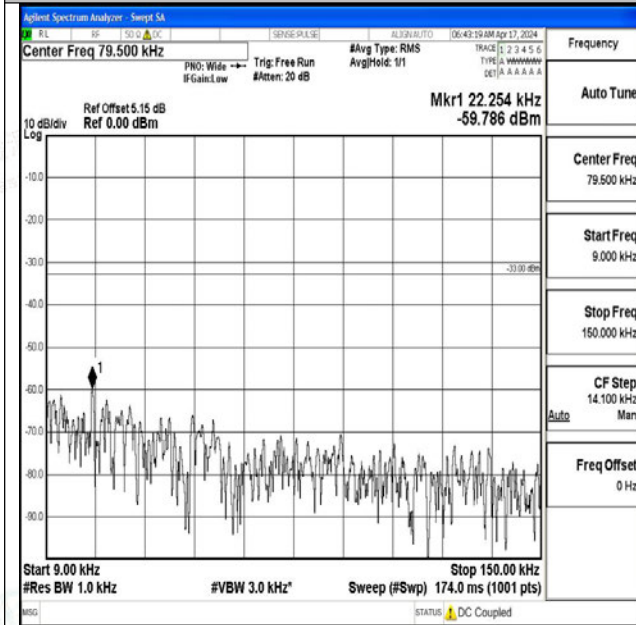

Band12_3MHz_16QAM_23095_1RB#0_1000~3000_100
0~3000

Band12_3MHz_16QAM_23095_1RB#0_3000~10000_30
00~10000

Band12_3MHz_QPSK_23165_1RB#0_0.009~0.15_0.009
~0.15

Band12_3MHz_QPSK_23165_1RB#0_0.15~30_0.15~30

Band12_3MHz_QPSK_23165_1RB#0_30~1000_30~1000