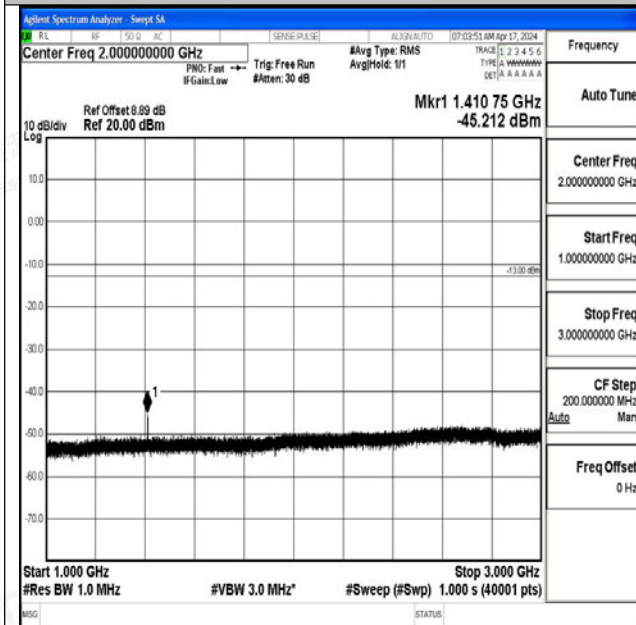

09~0.15

Band12_5MHz_16QAM_23095_1RB#0_0.15~30_0.15~3

0

Band12_5MHz_16QAM_23095_1RB#0_30~1000_30~10

00

Band12_5MHz_16QAM_23095_1RB#0_1000~3000_100

0~3000

Band12_5MHz_16QAM_23095_1RB#0_3000~10000_30