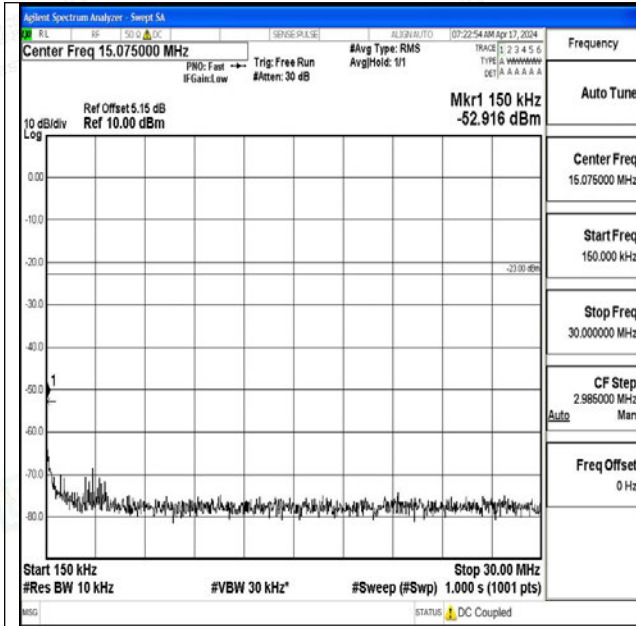

Band12_10MHz_16QAM_23060_1RB#0_0.15~30_0.15~30