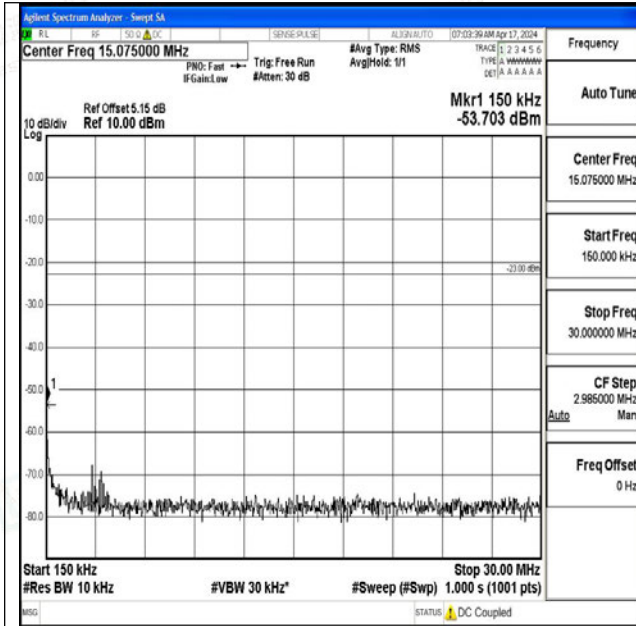

Band12_5MHz_16QAM_23095_1RB#0_0.15~30_0.15~3

0