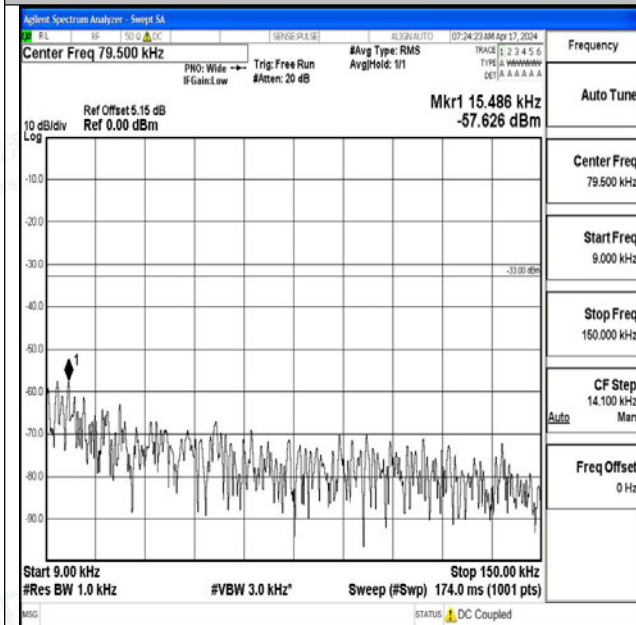

Band12_10MHz_16QAM_23095_1RB#0_0.009~0.15_0.
009~0.15

Band12_10MHz_16QAM_23095_1RB#0_0.15~30_0.15~
30

Band12_10MHz_16QAM_23095_1RB#0_30~1000_30~1
000

Band12_10MHz_16QAM_23095_1RB#0_1000~3000_1000~3000

Band12_10MHz_16QAM_23095_1RB#0_3000~10000_3000~10000