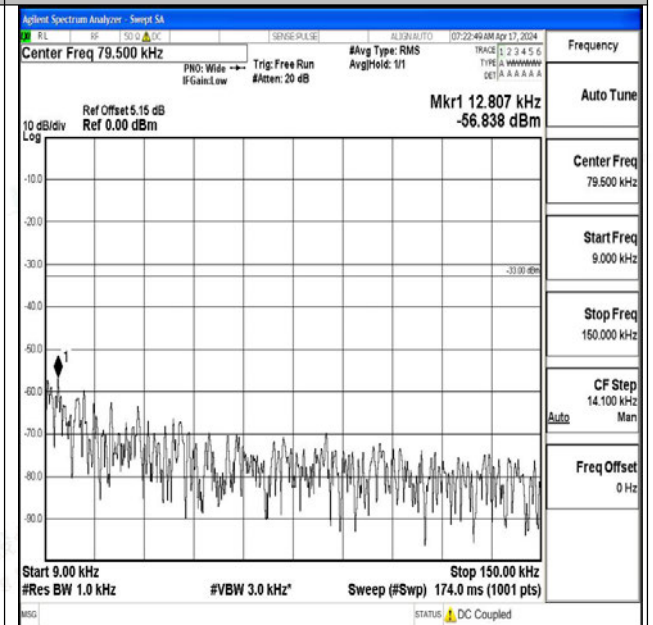

Band12_10MHz_QPSK_23060_1RB#0_0.009~0.15_0.00
9~0.15

Band12_10MHz_QPSK_23060_1RB#0_0.15~30_0.15~3
0

Band12_10MHz_QPSK_23060_1RB#0_30~1000_30~1000

Band12_10MHz_QPSK_23060_1RB#0_1000~3000_1000~3000

Band12_10MHz_QPSK_23060_1RB#0_3000~10000_3000~10000