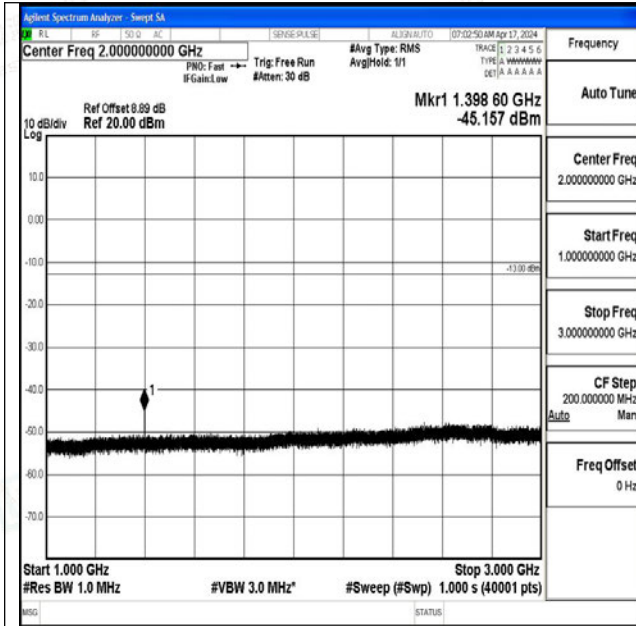

Band12_5MHz_16QAM_23035_1RB#0_1000~3000_100 0~3000