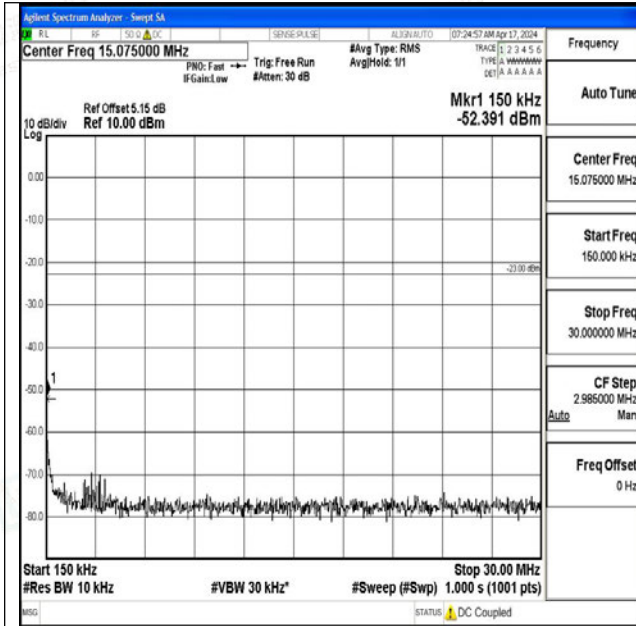

Band12_10MHz_16QAM_23130_1RB#0_0.15~30_0.15~30