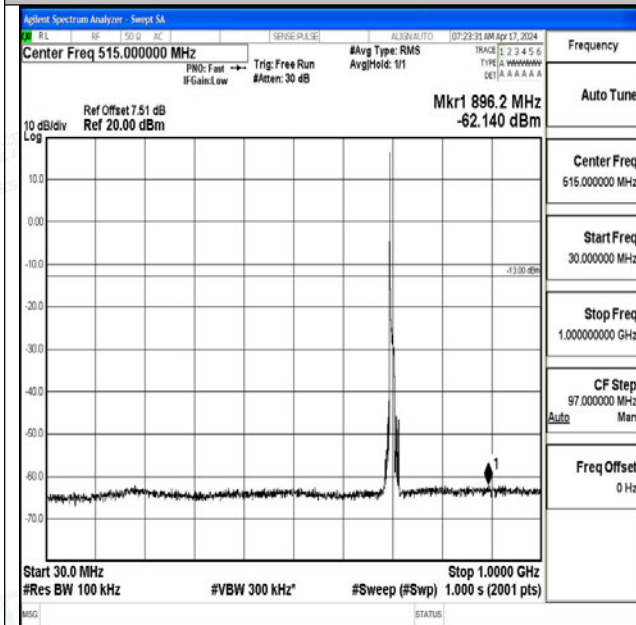

Band12_10MHz_QPSK_23095_1RB#0_30~1000_30~10
00