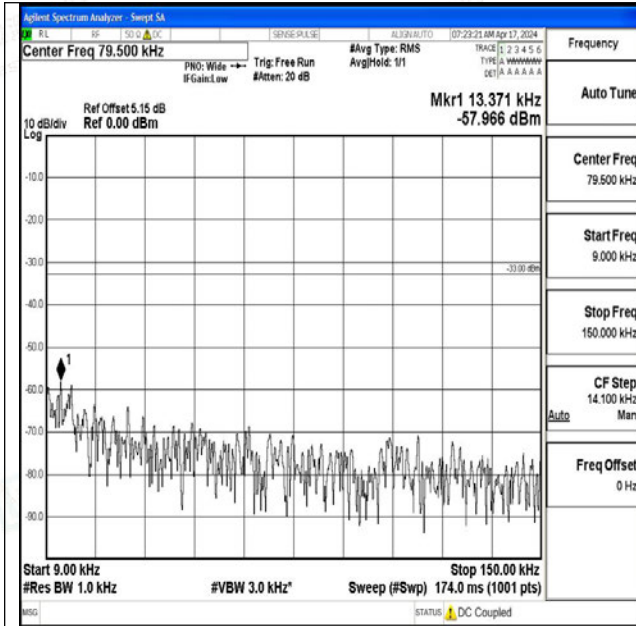

Band12_10MHz_16QAM_23060_1RB#0_0.009~0.15_0.009~0.15

Band12_10MHz_16QAM_23060_1RB#0_0.15~30_0.15~30

Band12_10MHz_16QAM_23060_1RB#0_30~1000_30~1000

Band12_10MHz_16QAM_23060_1RB#0_1000~3000_1000~3000

Band12_10MHz_16QAM_23060_1RB#0_3000~10000_3000~10000