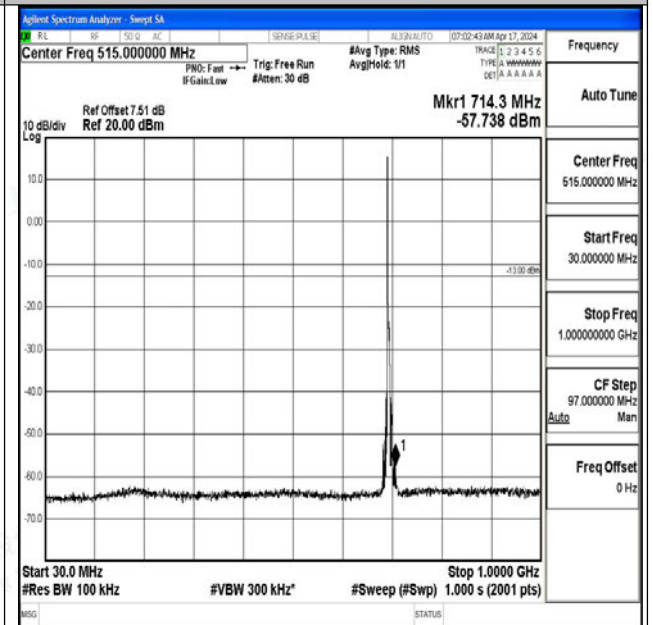

Band12_5MHz_16QAM_23035_1RB#0_30~1000_30~10
00