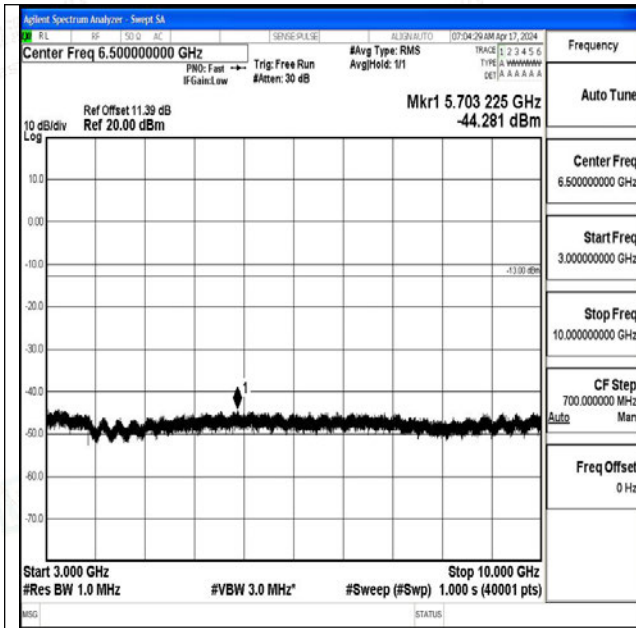

00~10000

Band12_5MHz_QPSK_23155_1RB#0_0.009~0.15_0.009~0.15

Band12_5MHz_QPSK_23155_1RB#0_0.15~30_0.15~30

Band12_5MHz_QPSK_23155_1RB#0_30~1000_30~1000

Band12_5MHz_QPSK_23155_1RB#0_1000~3000_1000~3000

Band12_5MHz_QPSK_23155_1RB#0_3000~10000_300
0~10000