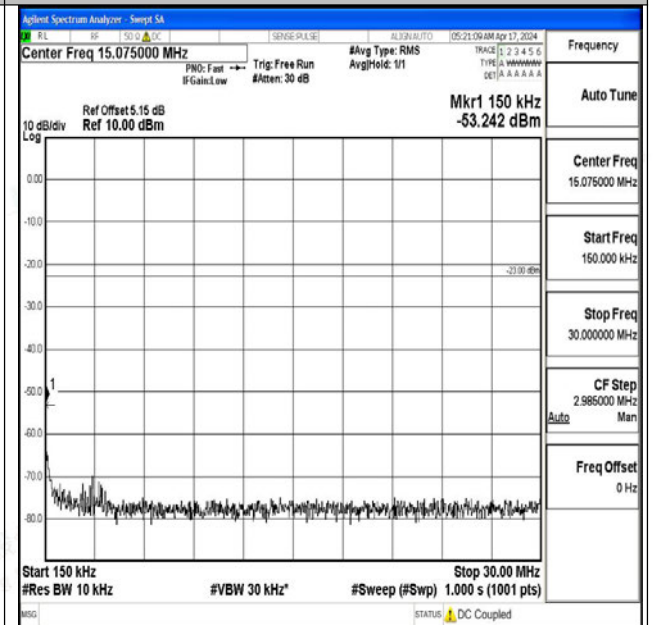

Band5_3MHz_16QAM_20525_1RB#0_30~1000_30~1000

0

Band5_3MHz_16QAM_20525_1RB#0_1000~3000_1000~3000

Band5_3MHz_16QAM_20525_1RB#0_3000~10000_3000~10000

Band5_3MHz_QPSK_20635_1RB#0_0.009~0.15_0.009~0.15

Band5_3MHz_QPSK_20635_1RB#0_0.15~30_0.15~30