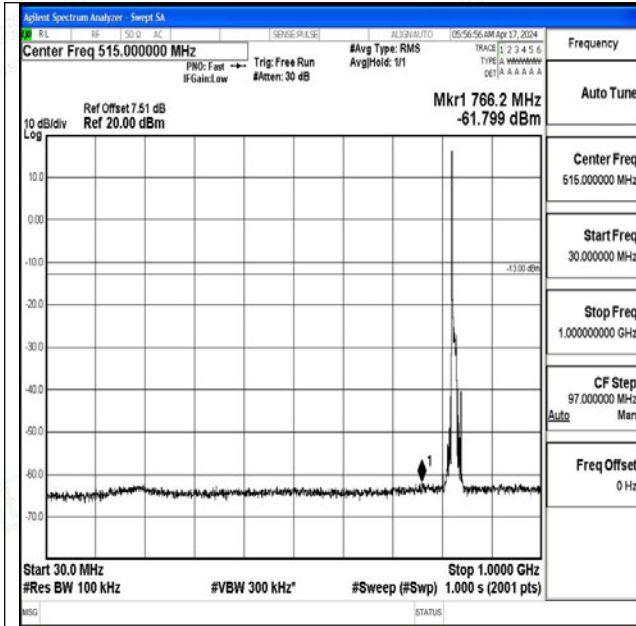

Band5_5MHz_16QAM_20625_1RB#0_30~1000_30~1000

0

Band5_5MHz_16QAM_20625_1RB#0_1000~3000_1000~3000

Band5_5MHz_16QAM_20625_1RB#0_3000~10000_3000~10000

Band5_10MHz_QPSK_20450_1RB#0_0.009~0.15_0.009~0.15

Band5_10MHz_QPSK_20450_1RB#0_0.15~30_0.15~30