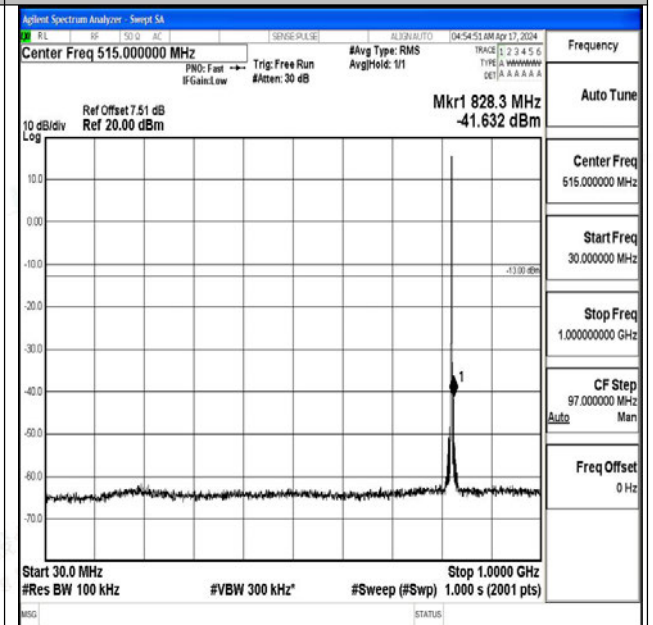

Band5_1.4MHz_QPSK_20407_1RB#0_3000~10000_300
0~10000

Band5_1.4MHz_16QAM_20407_1RB#0_0.009~0.15_0.09~0.15

Band5_1.4MHz_16QAM_20407_1RB#0_0.15~30_0.15~30

Band5_1.4MHz_16QAM_20407_1RB#0_30~1000_30~1000

Band5_1.4MHz_16QAM_20407_1RB#0_1000~3000_1000~3000