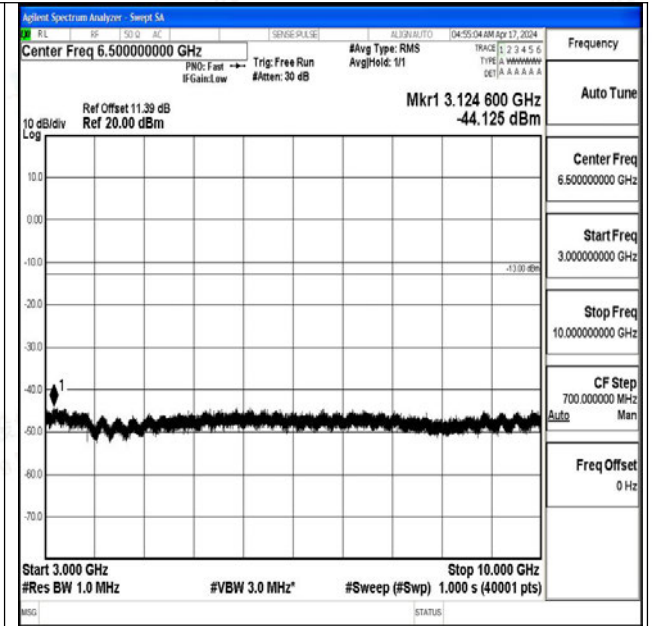

Band5_1.4MHz_QPSK_20407_1RB#0_3000~10000_300
0~10000

Band5_1.4MHz_16QAM_20407_1RB#0_0.009~0.15_0.09~0.15

Band5_1.4MHz_16QAM_20407_1RB#0_0.15~30_0.15~30

Band5_1.4MHz_16QAM_20407_1RB#0_30~1000_30~1000

Band5_1.4MHz_16QAM_20407_1RB#0_1000~3000_1000~3000