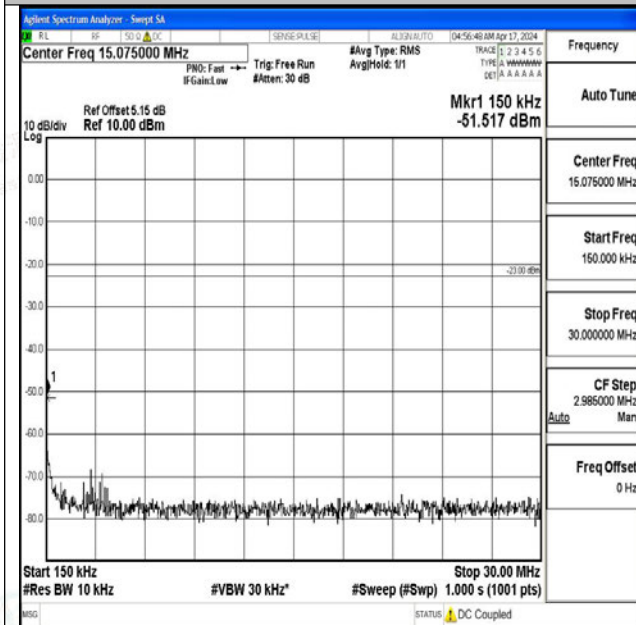

Band5_1.4MHz_QPSK_20643_1RB#0_1000~3000_1000
~3000

Band5_1.4MHz_QPSK_20643_1RB#0_3000~10000_300
0~10000

Band5_1.4MHz_16QAM_20643_1RB#0_0.009~0.15_0.0
09~0.15

Band5_1.4MHz_16QAM_20643_1RB#0_0.15~30_0.15~
30