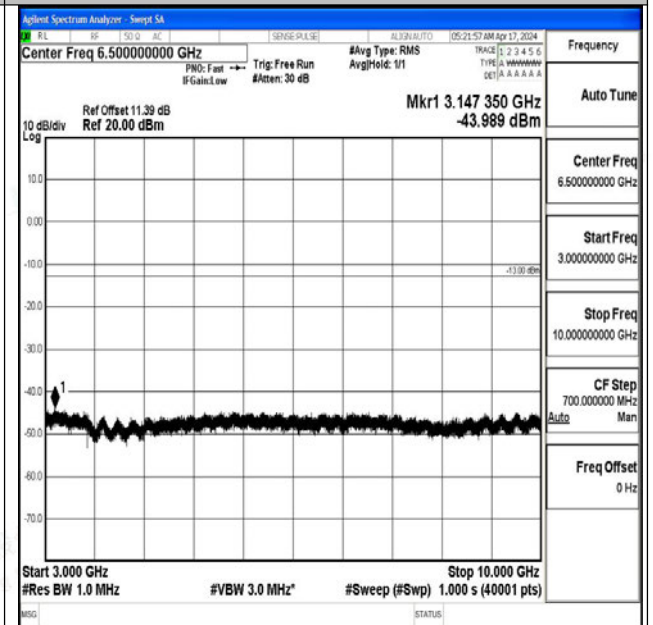

Band5_3MHz_16QAM_20635_1RB#0_3000~10000_3000~10000

0~10000