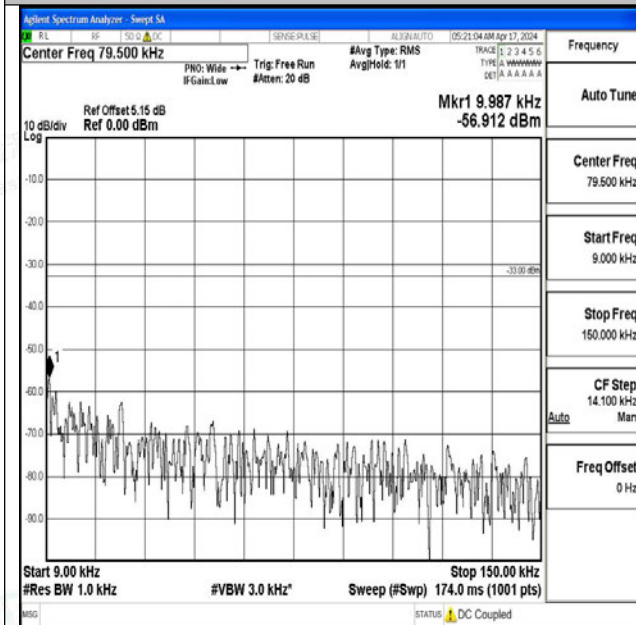

Band5_3MHz_16QAM_20525_1RB#0_30~1000_30~1000

0

Band5_3MHz_16QAM_20525_1RB#0_1000~3000_1000~3000

Band5_3MHz_16QAM_20525_1RB#0_3000~10000_3000~10000

Band5_3MHz_QPSK_20635_1RB#0_0.009~0.15_0.009~0.15

Band5_3MHz_QPSK_20635_1RB#0_0.15~30_0.15~30