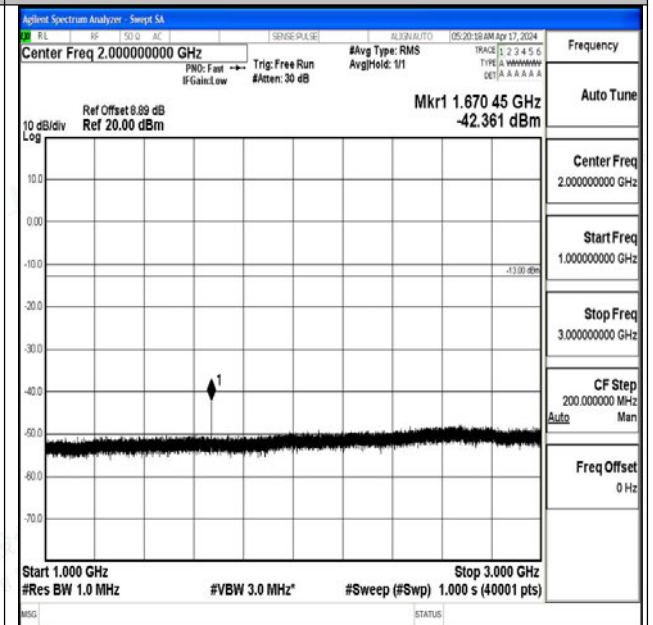

Band5_3MHz_QPSK_20525_1RB#0_1000~3000_1000~3000