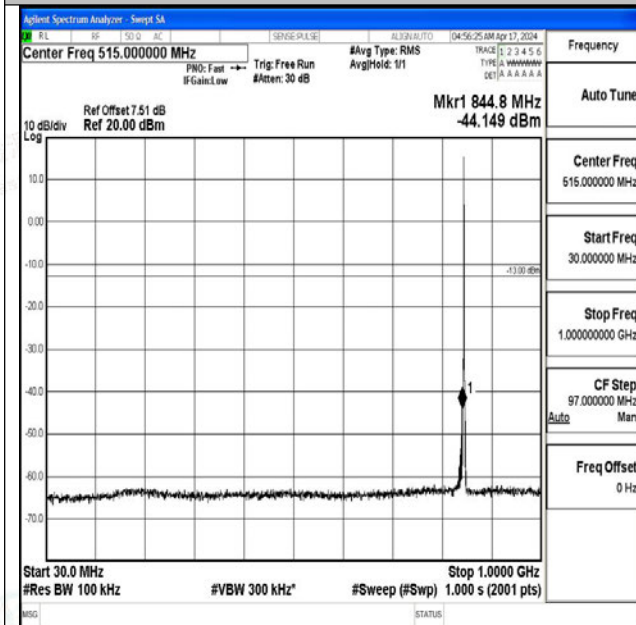

Band5_1.4MHz_16QAM_20525_1RB#0_1000~3000_1000~3000

Band5_1.4MHz_16QAM_20525_1RB#0_3000~10000_3000~10000

Band5_1.4MHz_QPSK_20643_1RB#0_0.009~0.15_0.00
9~0.15

Band5_1.4MHz_QPSK_20643_1RB#0_0.15~30_0.15~30

Band5_1.4MHz_QPSK_20643_1RB#0_30~1000_30~1000
0