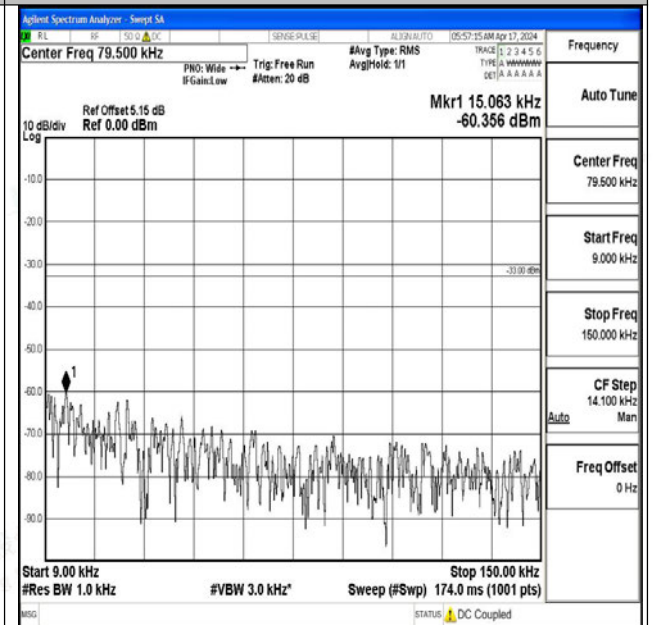

Band5_10MHz_16QAM_20450_1RB#0_0.009~0.15_0.09~0.15