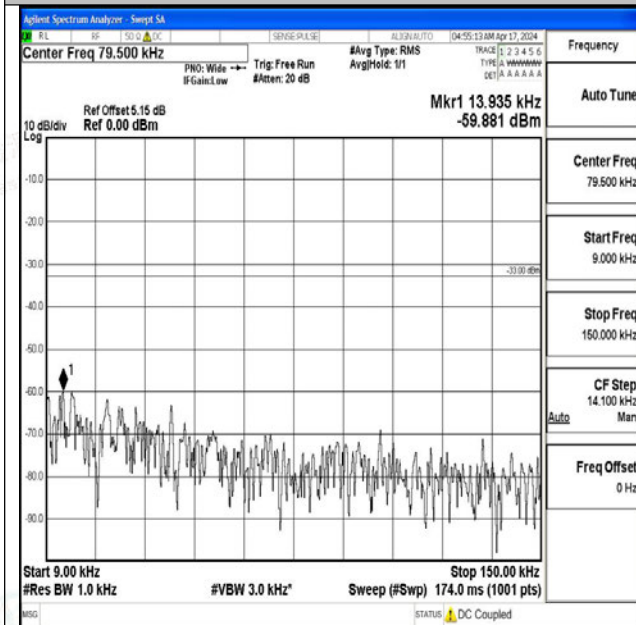

Band5_1.4MHz_QPSK_20525_1RB#0_0.009~0.15_0.009~0.15