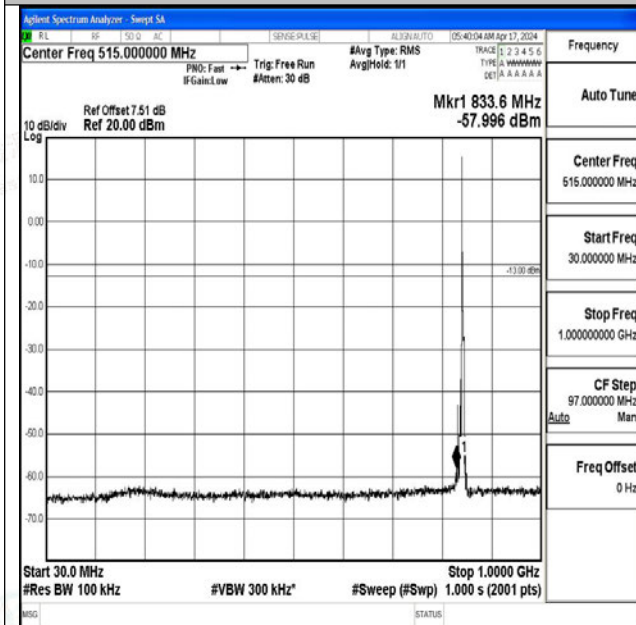

Band5_5MHz_16QAM_20525_1RB#0_30~1000_30~1000

0

Band5_5MHz_16QAM_20525_1RB#0_1000~3000_1000~3000

Band5_5MHz_16QAM_20525_1RB#0_3000~10000_3000~10000

Band5_5MHz_QPSK_20625_1RB#0_0.009~0.15_0.009~0.15

Band5_5MHz_QPSK_20625_1RB#0_0.15~30_0.15~30