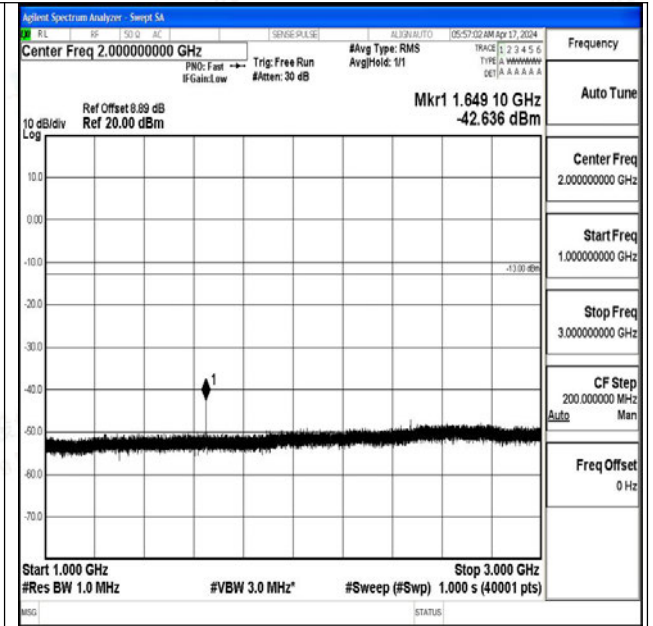

Band5_10MHz_QPSK_20450_1RB#0_1000~3000_1000~3000