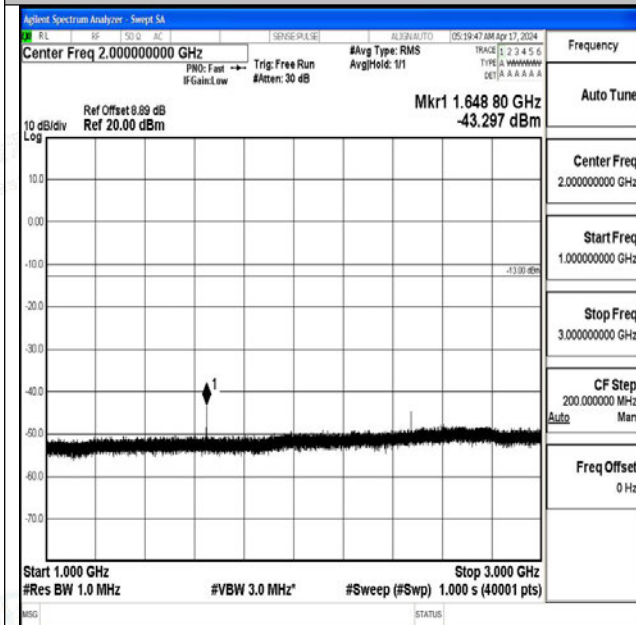

Band5_3MHz_16QAM_20415_1RB#0_1000~3000_1000

~3000