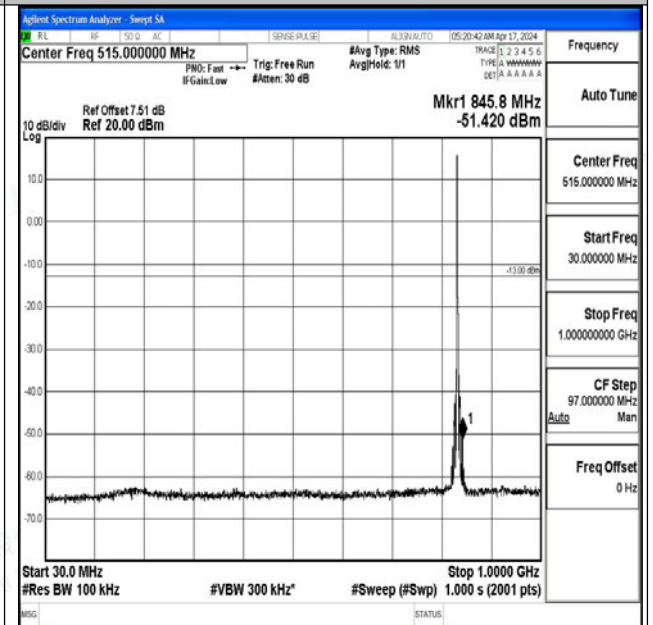

Band5_3MHz_QPSK_20525_1RB#0_30~1000_30~1000

Band5_3MHz_QPSK_20525_1RB#0_1000~3000_1000~3000

Band5_3MHz_QPSK_20525_1RB#0_3000~10000_3000~10000

Band5_3MHz_16QAM_20525_1RB#0_0.009~0.15_0.009~0.15

Band5_3MHz_16QAM_20525_1RB#0_0.15~30_0.15~30