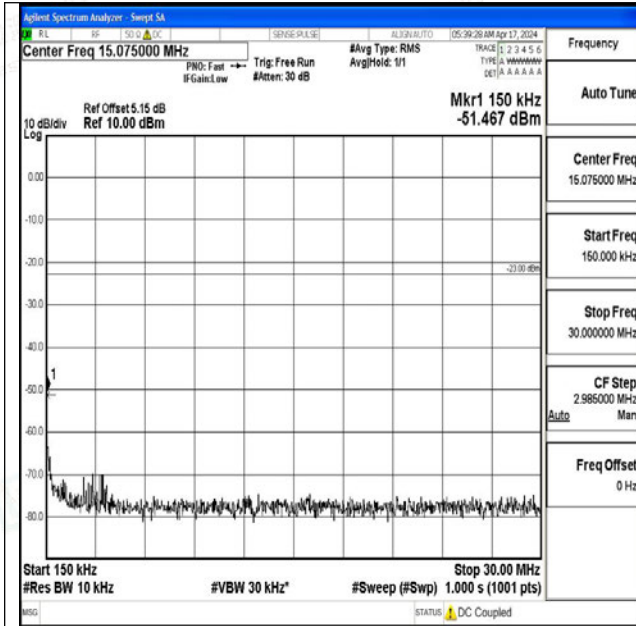

Band5_5MHz_QPSK_20525_1RB#0_30~1000_30~1000

Band5_5MHz_QPSK_20525_1RB#0_1000~3000_1000~3000

Band5_5MHz_QPSK_20525_1RB#0_3000~10000_3000~10000

Band5_5MHz_16QAM_20525_1RB#0_0.009~0.15_0.009~0.15

Band5_5MHz_16QAM_20525_1RB#0_0.15~30_0.15~30