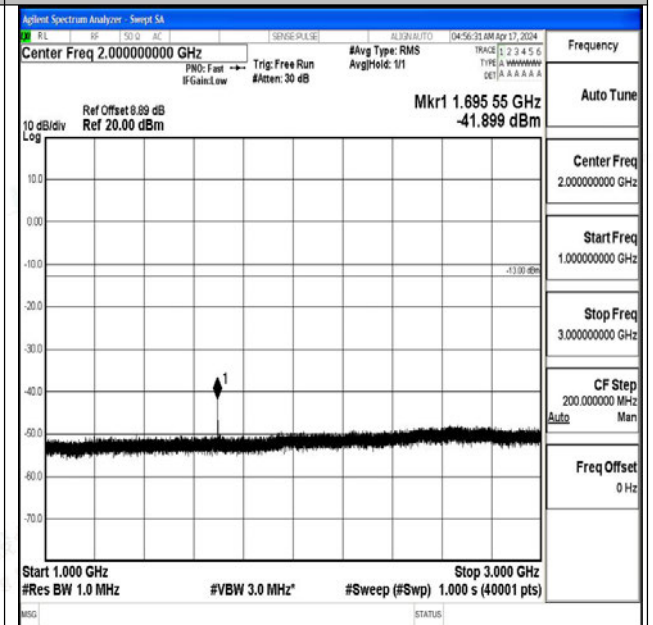

Band5_1.4MHz_16QAM_20525_1RB#0_1000~3000_1000~3000

Band5_1.4MHz_16QAM_20525_1RB#0_3000~10000_3000~10000

Band5_1.4MHz_QPSK_20643_1RB#0_0.009~0.15_0.00
9~0.15

Band5_1.4MHz_QPSK_20643_1RB#0_0.15~30_0.15~30

Band5_1.4MHz_QPSK_20643_1RB#0_30~1000_30~1000
0