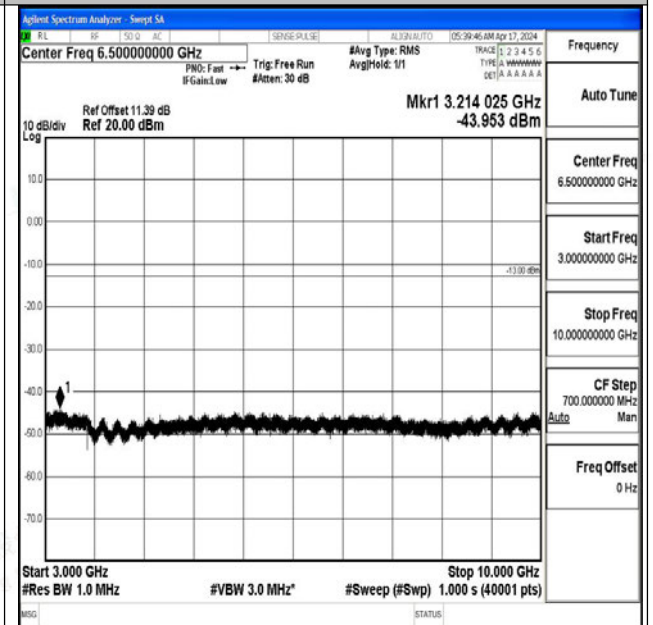

Band5_5MHz_16QAM_20525_1RB#0_3000~10000_3000~10000