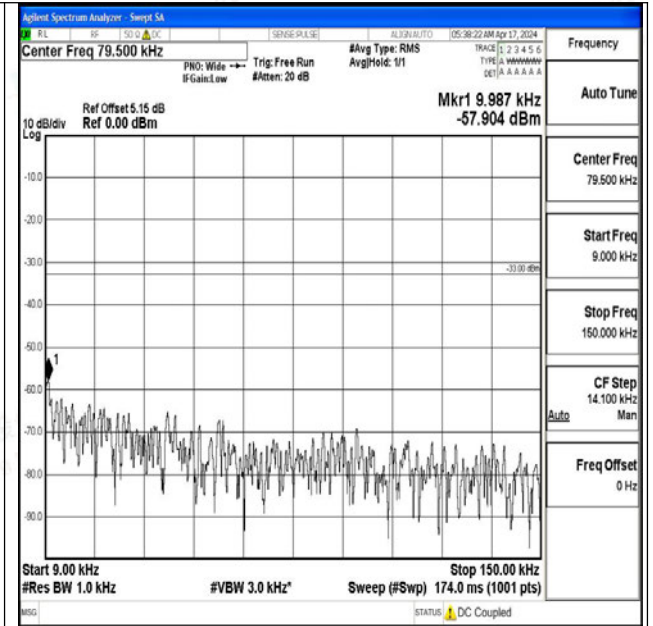

Band5_5MHz_QPSK_20425_1RB#0_30~1000_30~1000

Band5_5MHz_QPSK_20425_1RB#0_1000~3000_1000~3000

Band5_5MHz_QPSK_20425_1RB#0_3000~10000_3000~10000

Band5_5MHz_16QAM_20425_1RB#0_0.009~0.15_0.009~0.15

Band5_5MHz_16QAM_20425_1RB#0_0.15~30_0.15~30