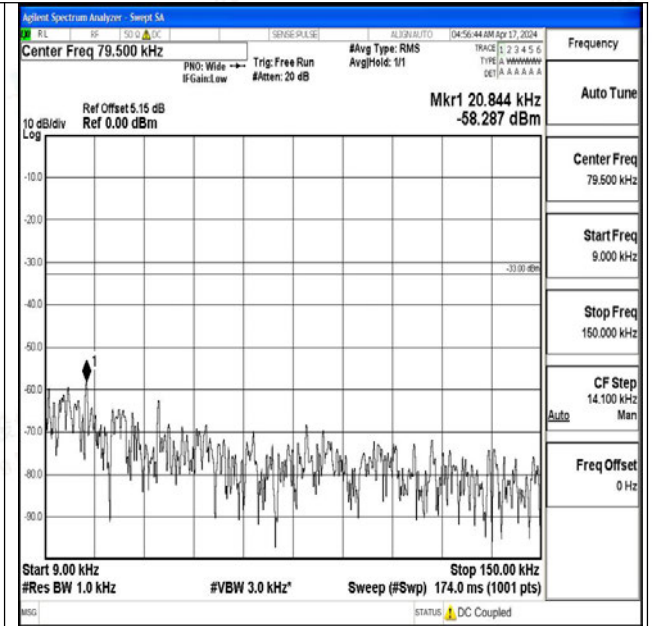

Band5_1.4MHz_16QAM_20643_1RB#0_0.009~0.15_0.0
09~0.15