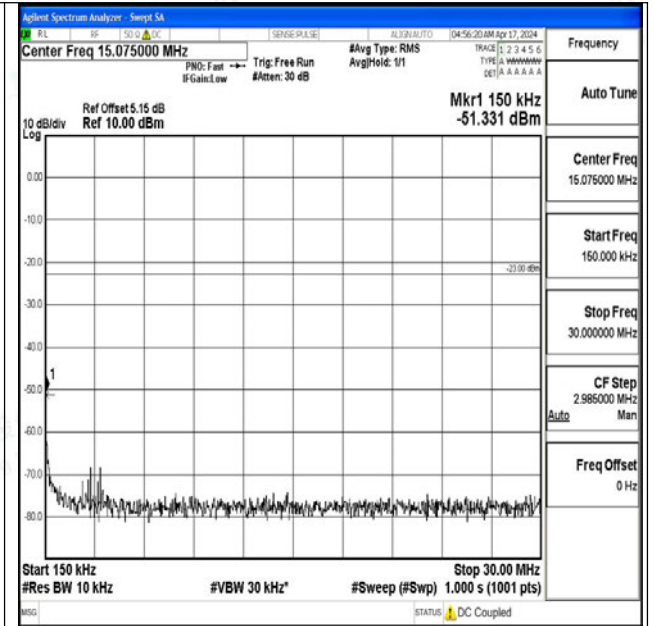

Band5_1.4MHz_16QAM_20525_1RB#0_1000~3000_1000~3000

Band5_1.4MHz_16QAM_20525_1RB#0_3000~10000_3000~10000

Band5_1.4MHz_QPSK_20643_1RB#0_0.009~0.15_0.00
9~0.15

Band5_1.4MHz_QPSK_20643_1RB#0_0.15~30_0.15~30

Band5_1.4MHz_QPSK_20643_1RB#0_30~1000_30~1000
0