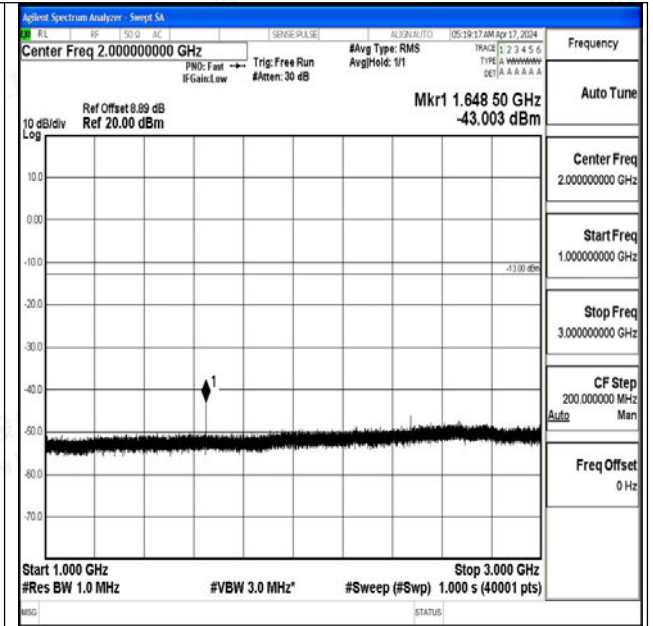

Band5_3MHz_QPSK_20415_1RB#0_1000~3000_1000~3000