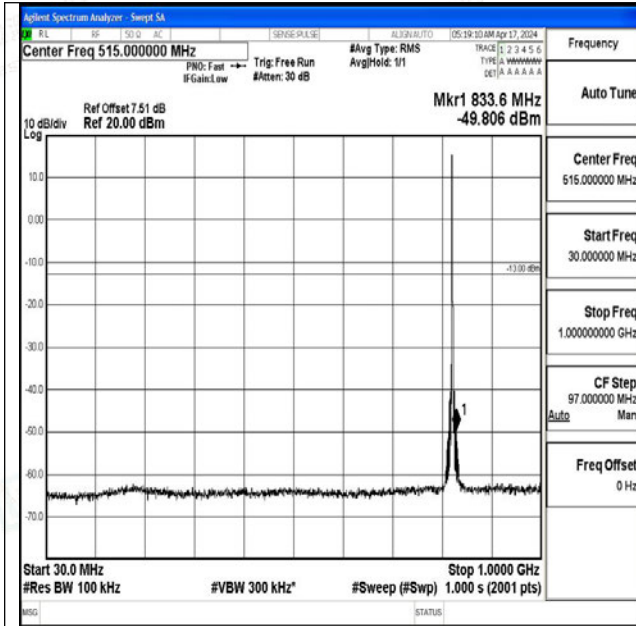

Band5_1.4MHz_16QAM_20643_1RB#0_30~1000_30~1
000

Band5_1.4MHz_16QAM_20643_1RB#0_1000~3000_1000~3000

Band5_1.4MHz_16QAM_20643_1RB#0_3000~10000_3000~10000

Band5_3MHz_QPSK_20415_1RB#0_0.009~0.15_0.009~0.15

Band5_3MHz_QPSK_20415_1RB#0_0.15~30_0.15~30