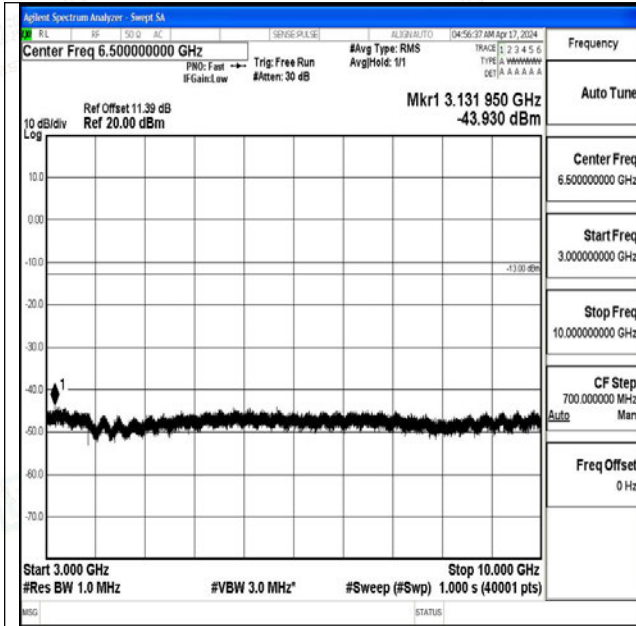

Band5_1.4MHz_QPSK_20643_1RB#0_3000~10000_300
0~10000