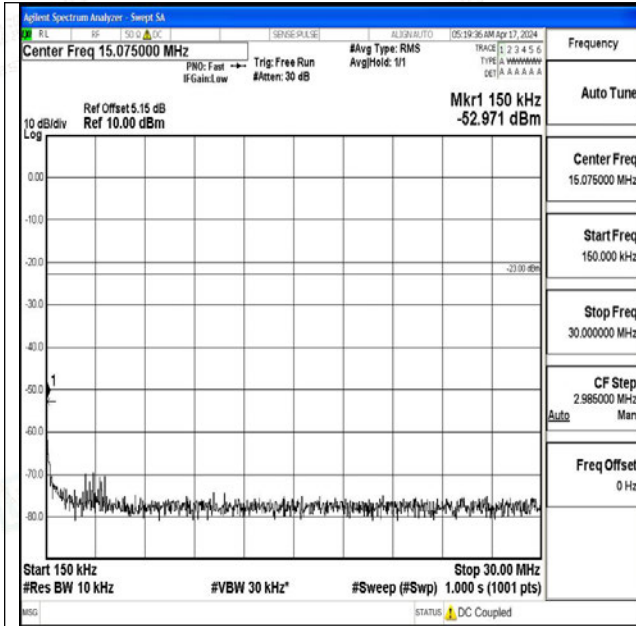

Band5_3MHz_QPSK_20415_1RB#0_30~1000_30~1000

Band5_3MHz_QPSK_20415_1RB#0_1000~3000_1000~3000

Band5_3MHz_QPSK_20415_1RB#0_3000~10000_3000~10000

Band5_3MHz_16QAM_20415_1RB#0_0.009~0.15_0.009~0.15

Band5_3MHz_16QAM_20415_1RB#0_0.15~30_0.15~30