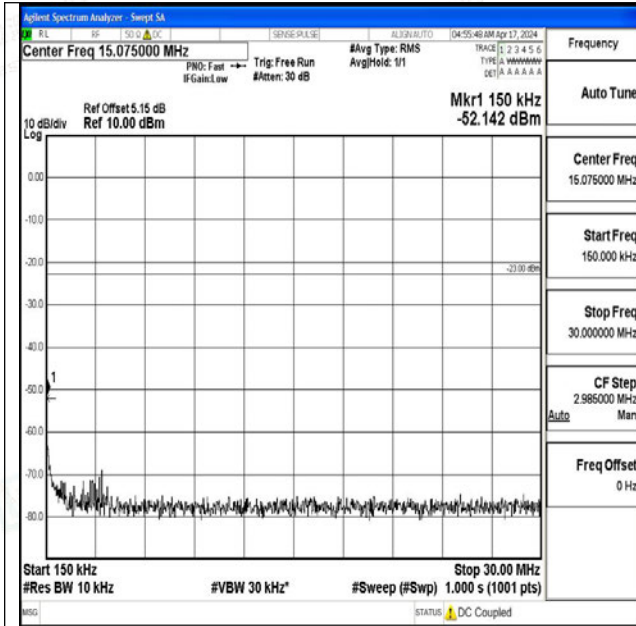

~3000

Band5_1.4MHz_QPSK_20525_1RB#0_3000~10000_3000~10000

0~10000

Band5_1.4MHz_16QAM_20525_1RB#0_0.009~0.15_0.09~0.15

09~0.15

Band5_1.4MHz_16QAM_20525_1RB#0_0.15~30_0.15~30

Band5_1.4MHz_16QAM_20525_1RB#0_30~1000_30~1000