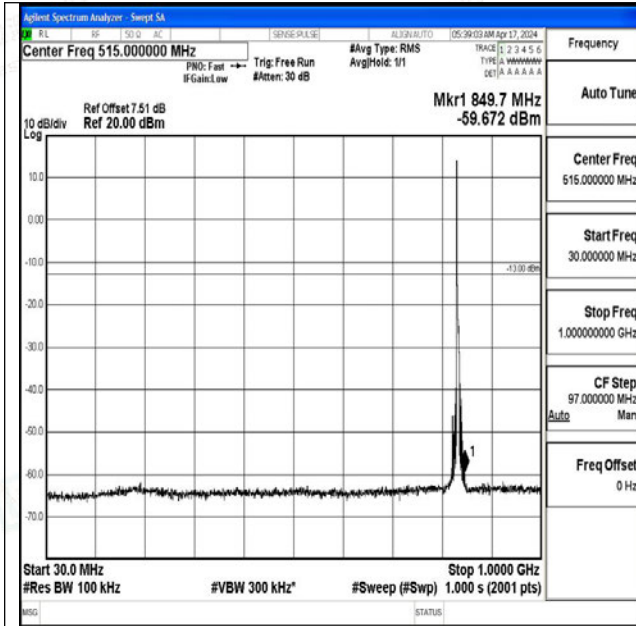

Band5_5MHz_16QAM_20425_1RB#0_30~1000_30~1000

0

Band5_5MHz_16QAM_20425_1RB#0_1000~3000_1000~3000

Band5_5MHz_16QAM_20425_1RB#0_3000~10000_3000~10000

Band5_5MHz_QPSK_20525_1RB#0_0.009~0.15_0.009~0.15

Band5_5MHz_QPSK_20525_1RB#0_0.15~30_0.15~30