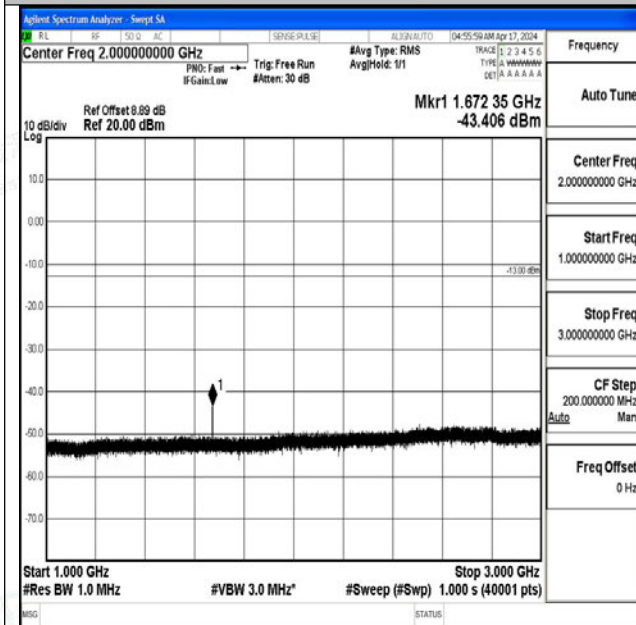

~3000

Band5_1.4MHz_QPSK_20525_1RB#0_3000~10000_3000~10000

0~10000

Band5_1.4MHz_16QAM_20525_1RB#0_0.009~0.15_0.09~0.15

09~0.15

Band5_1.4MHz_16QAM_20525_1RB#0_0.15~30_0.15~30

Band5_1.4MHz_16QAM_20525_1RB#0_30~1000_30~1000