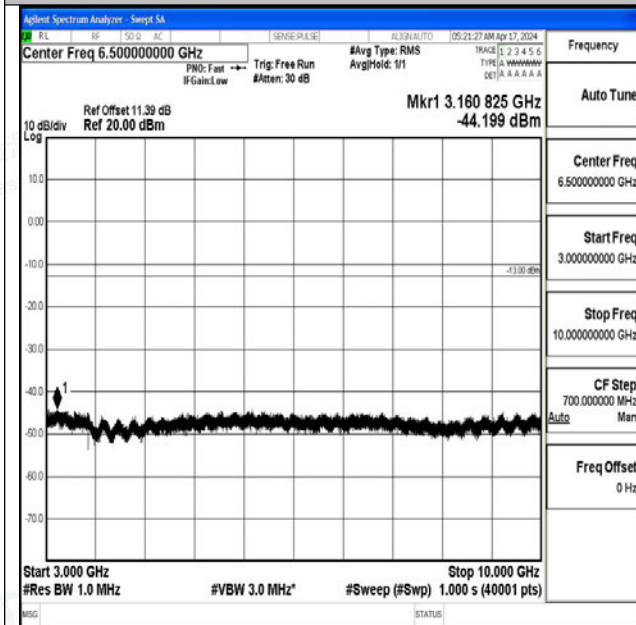

Band5_3MHz_QPSK_20635_1RB#0_3000~10000_3000~10000