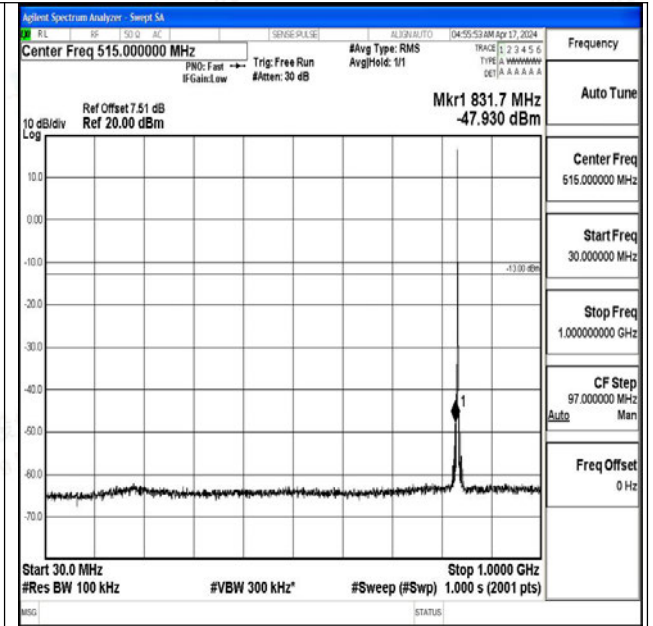

~3000

Band5_1.4MHz_QPSK_20525_1RB#0_3000~10000_3000~10000

0~10000

Band5_1.4MHz_16QAM_20525_1RB#0_0.009~0.15_0.09~0.15

09~0.15

Band5_1.4MHz_16QAM_20525_1RB#0_0.15~30_0.15~30

Band5_1.4MHz_16QAM_20525_1RB#0_30~1000_30~1000