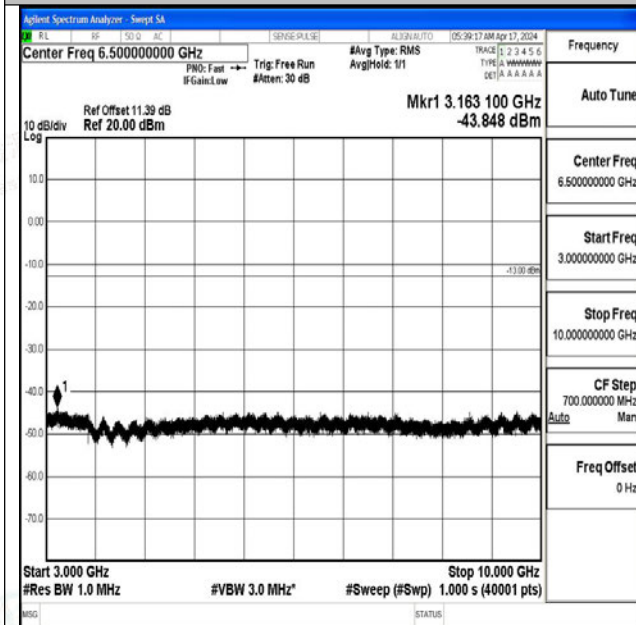

Band5_5MHz_QPSK_20525_1RB#0_3000~10000_3000~10000