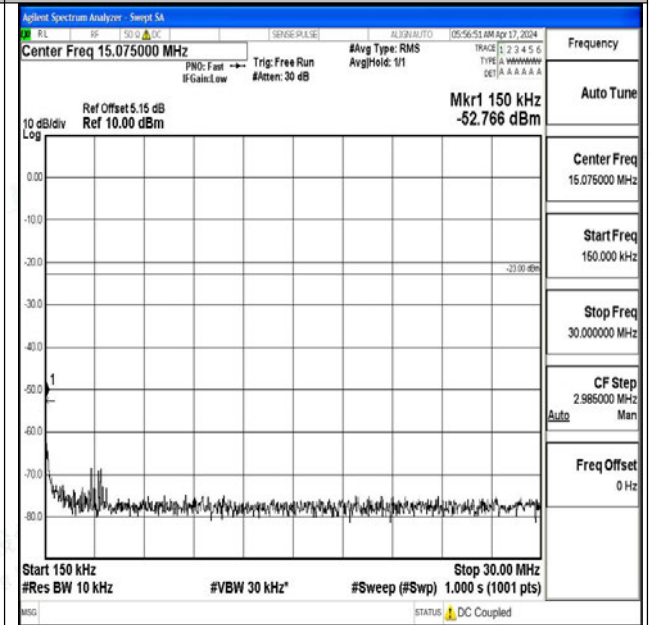

Band5_5MHz_16QAM_20625_1RB#0_30~1000_30~1000

0

Band5_5MHz_16QAM_20625_1RB#0_1000~3000_1000~3000

Band5_5MHz_16QAM_20625_1RB#0_3000~10000_3000~10000

Band5_10MHz_QPSK_20450_1RB#0_0.009~0.15_0.009~0.15

Band5_10MHz_QPSK_20450_1RB#0_0.15~30_0.15~30