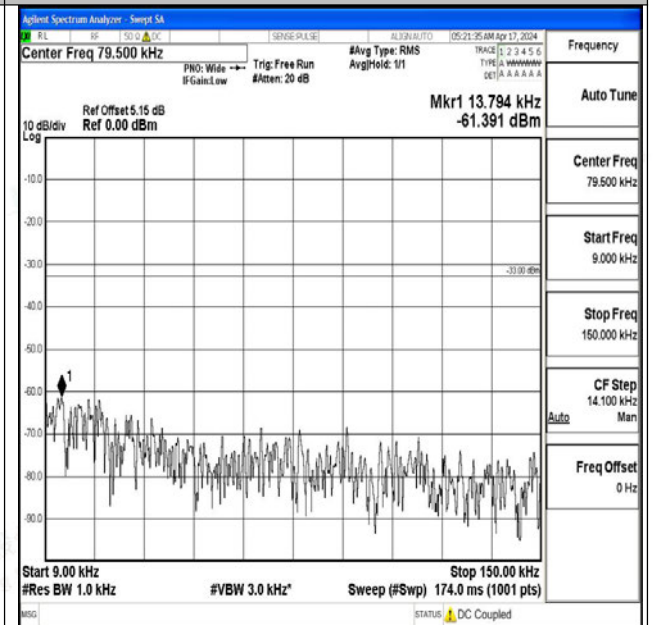

Band5_3MHz_16QAM_20635_1RB#0_0.009~0.15_0.009~0.15