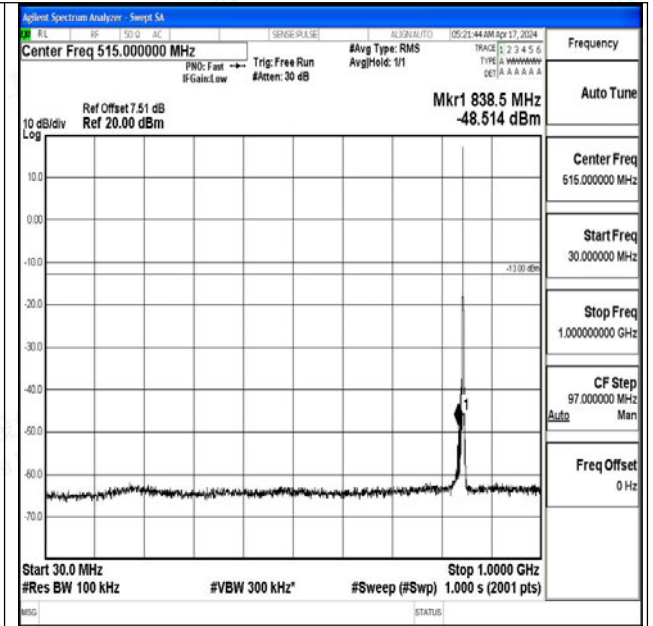

Band5_3MHz_QPSK_20635_1RB#0_30~1000_30~1000

Band5_3MHz_QPSK_20635_1RB#0_1000~3000_1000~3000

Band5_3MHz_QPSK_20635_1RB#0_3000~10000_3000~10000

Band5_3MHz_16QAM_20635_1RB#0_0.009~0.15_0.009~0.15

Band5_3MHz_16QAM_20635_1RB#0_0.15~30_0.15~30