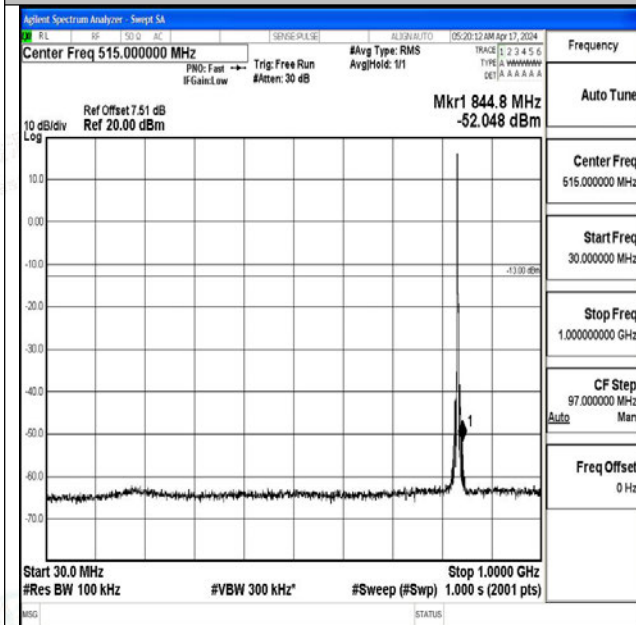

Band5_3MHz_16QAM_20415_1RB#0_30~1000_30~1000

0

Band5_3MHz_16QAM_20415_1RB#0_1000~3000_1000

~3000

Band5_3MHz_16QAM_20415_1RB#0_3000~10000_3000

0~10000

Band5_3MHz_QPSK_20525_1RB#0_0.009~0.15_0.009~0.15

Band5_3MHz_QPSK_20525_1RB#0_0.15~30_0.15~30