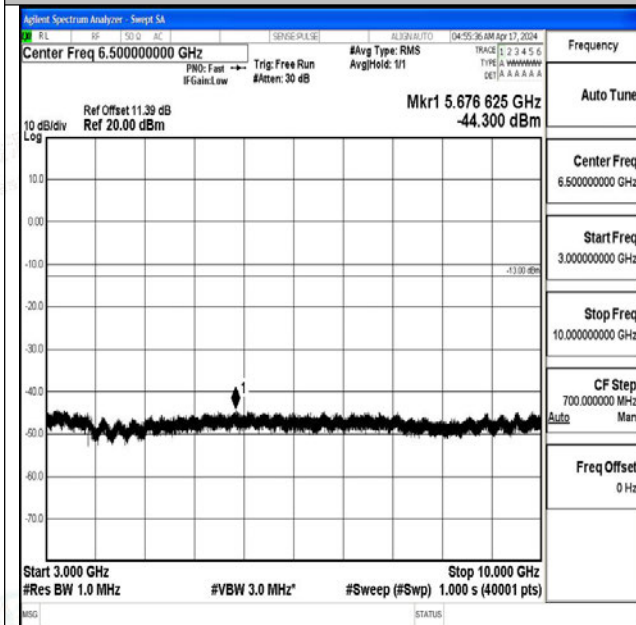

Band5_1.4MHz_QPSK_20525_1RB#0_3000~10000_3000~10000

0~10000