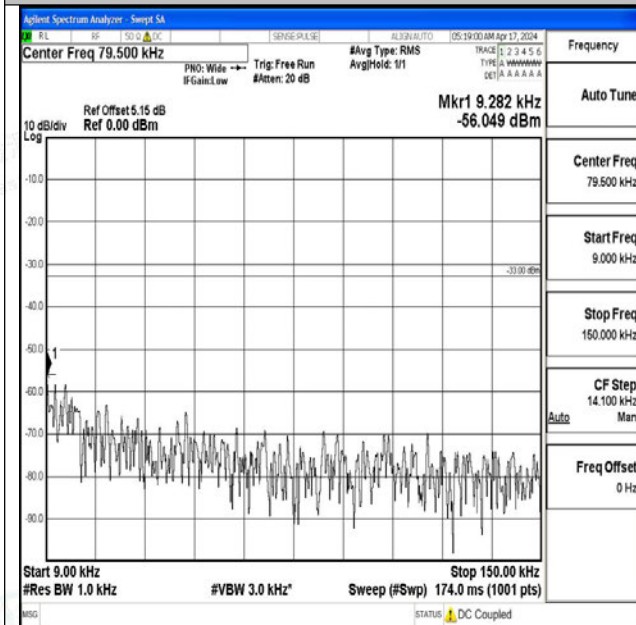

Band5_1.4MHz_16QAM_20643_1RB#0_30~1000_30~1
000

Band5_1.4MHz_16QAM_20643_1RB#0_1000~3000_1000~3000

Band5_1.4MHz_16QAM_20643_1RB#0_3000~10000_3000~10000

Band5_3MHz_QPSK_20415_1RB#0_0.009~0.15_0.009~0.15

Band5_3MHz_QPSK_20415_1RB#0_0.15~30_0.15~30