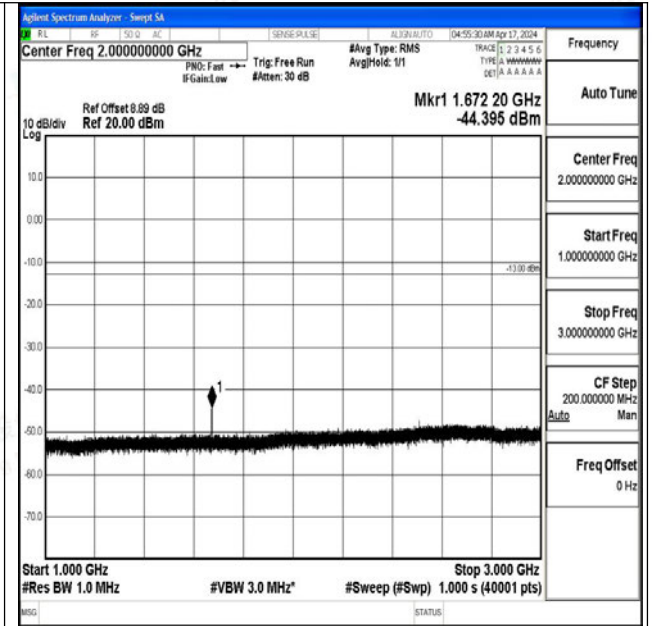

Band5_1.4MHz_16QAM_20407_1RB#0_3000~10000_3000~10000

Band5_1.4MHz_QPSK_20525_1RB#0_0.009~0.15_0.009~0.15

Band5_1.4MHz_QPSK_20525_1RB#0_0.15~30_0.15~30

Band5_1.4MHz_QPSK_20525_1RB#0_30~1000_30~1000

0

Band5_1.4MHz_QPSK_20525_1RB#0_1000~3000_1000~3000