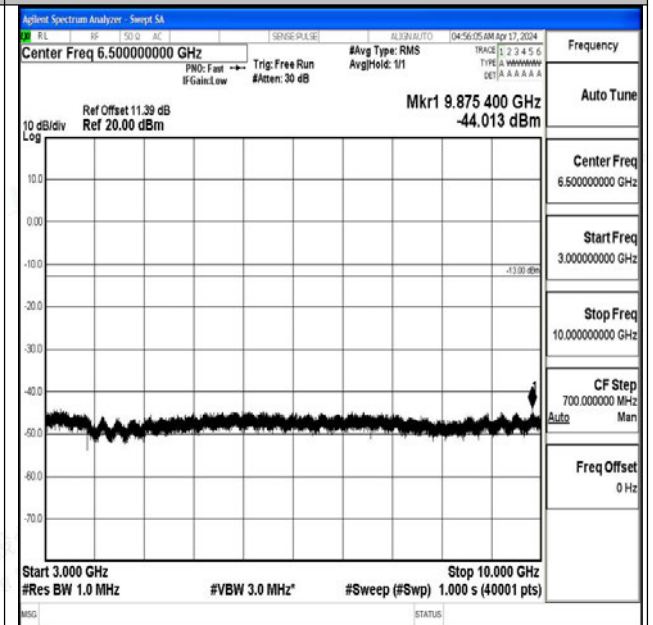

Band5_1.4MHz_16QAM_20525_1RB#0_3000~10000_3000~10000