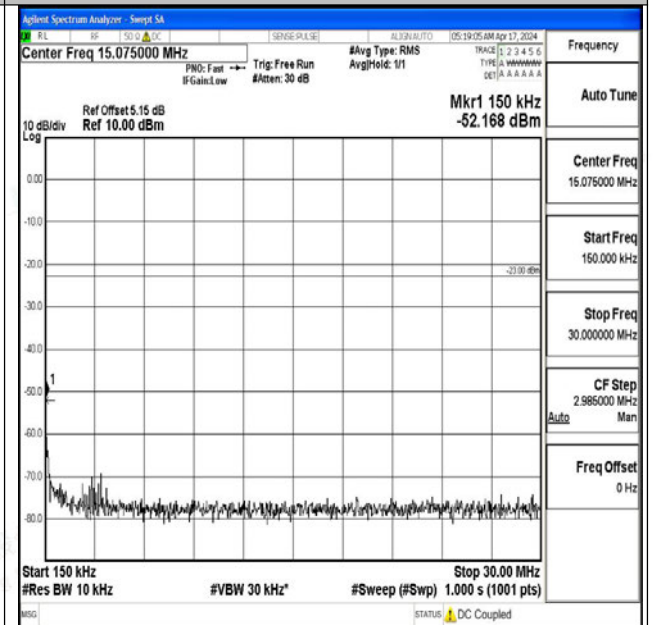

Band5_1.4MHz_16QAM_20643_1RB#0_30~1000_30~1
000

Band5_1.4MHz_16QAM_20643_1RB#0_1000~3000_1000~3000

Band5_1.4MHz_16QAM_20643_1RB#0_3000~10000_3000~10000

Band5_3MHz_QPSK_20415_1RB#0_0.009~0.15_0.009~0.15

Band5_3MHz_QPSK_20415_1RB#0_0.15~30_0.15~30