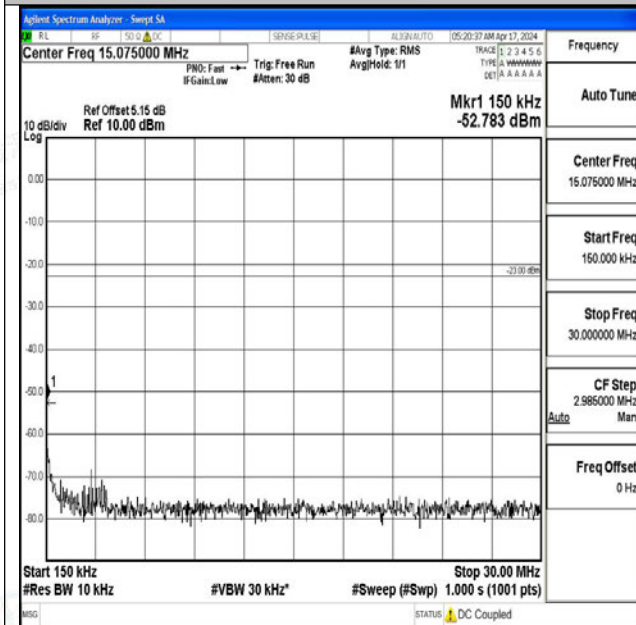

Band5_3MHz_QPSK_20525_1RB#0_30~1000_30~1000

Band5_3MHz_QPSK_20525_1RB#0_1000~3000_1000~3000

Band5_3MHz_QPSK_20525_1RB#0_3000~10000_3000~10000

Band5_3MHz_16QAM_20525_1RB#0_0.009~0.15_0.009~0.15

Band5_3MHz_16QAM_20525_1RB#0_0.15~30_0.15~30