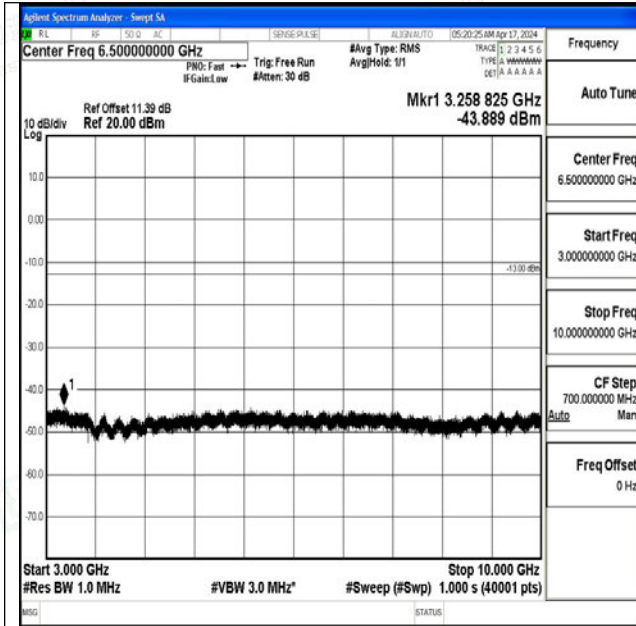

Band5_3MHz_QPSK_20525_1RB#0_3000~10000_3000~10000