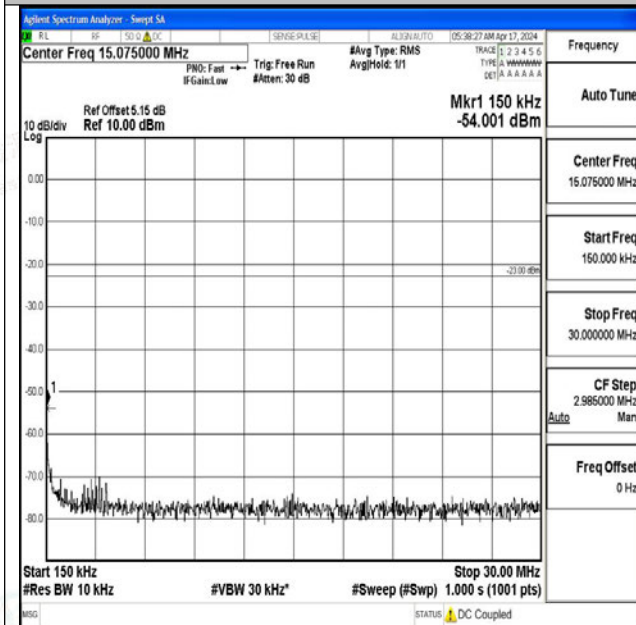

Band5_5MHz_QPSK_20425_1RB#0_30~1000_30~1000

Band5_5MHz_QPSK_20425_1RB#0_1000~3000_1000~3000

Band5_5MHz_QPSK_20425_1RB#0_3000~10000_3000~10000

Band5_5MHz_16QAM_20425_1RB#0_0.009~0.15_0.009~0.15

Band5_5MHz_16QAM_20425_1RB#0_0.15~30_0.15~30