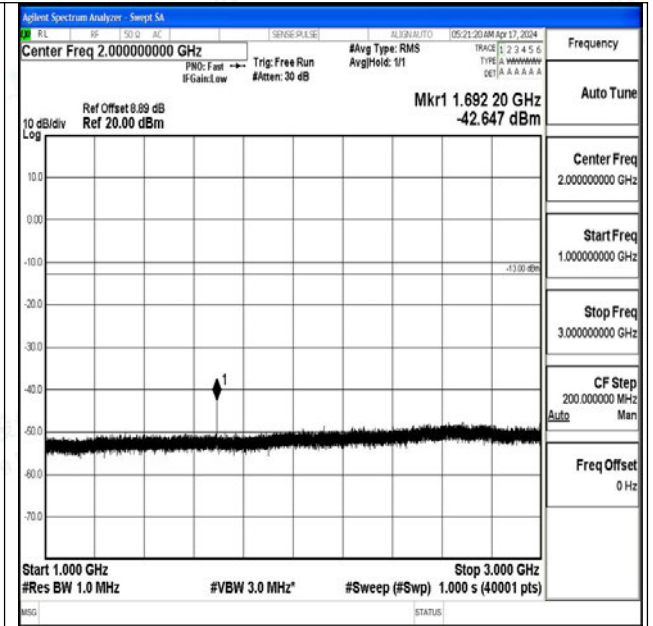

Band5_3MHz_QPSK_20635_1RB#0_1000~3000_1000~3000