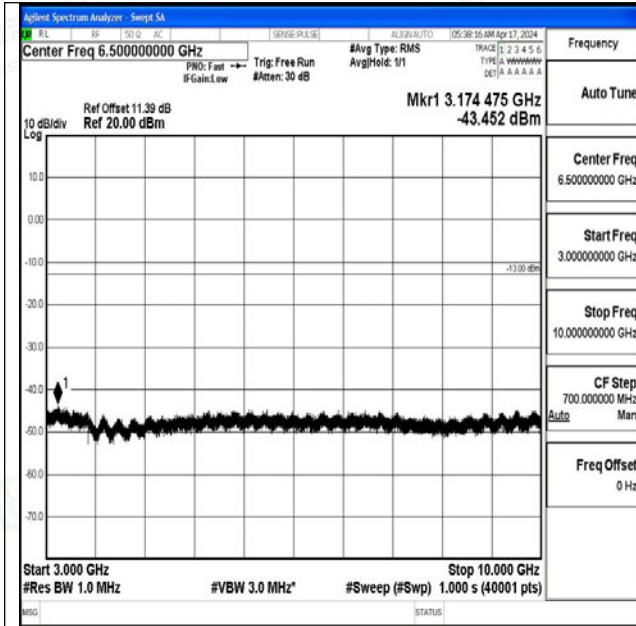

Band5_5MHz_QPSK_20425_1RB#0_3000~10000_3000~10000