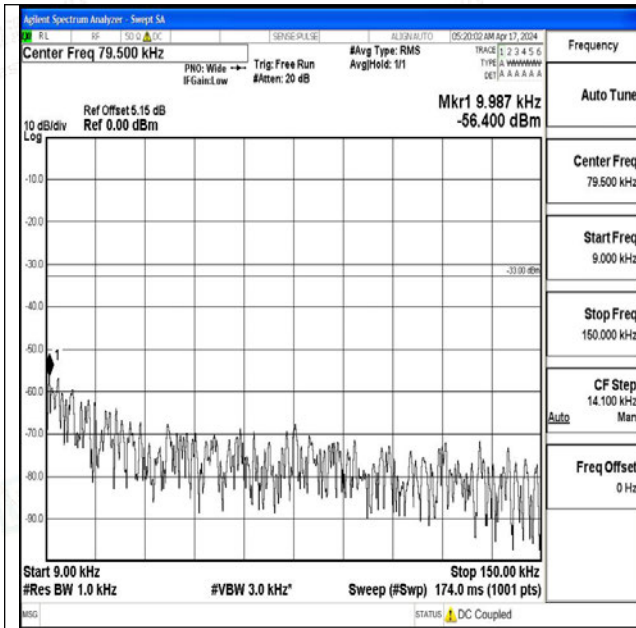

Band5_3MHz_16QAM_20415_1RB#0_30~1000_30~1000

0

Band5_3MHz_16QAM_20415_1RB#0_1000~3000_1000

~3000

Band5_3MHz_16QAM_20415_1RB#0_3000~10000_3000

0~10000

Band5_3MHz_QPSK_20525_1RB#0_0.009~0.15_0.009~0.15

Band5_3MHz_QPSK_20525_1RB#0_0.15~30_0.15~30