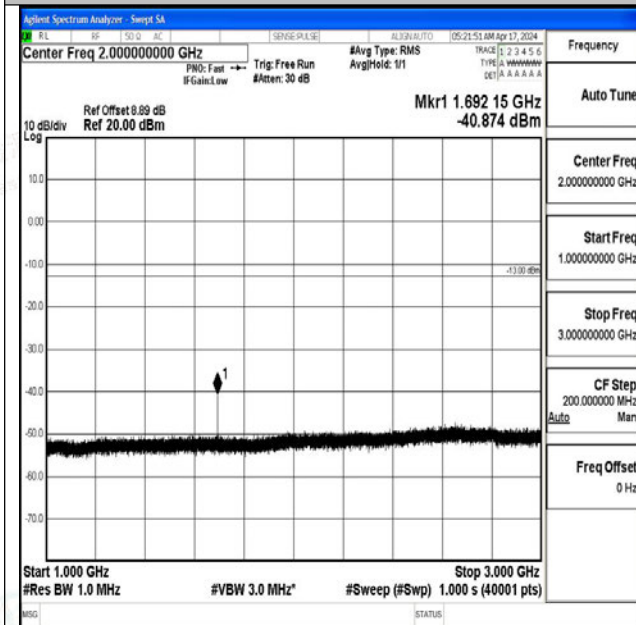

Band5_3MHz_16QAM_20635_1RB#0_1000~3000_1000~3000