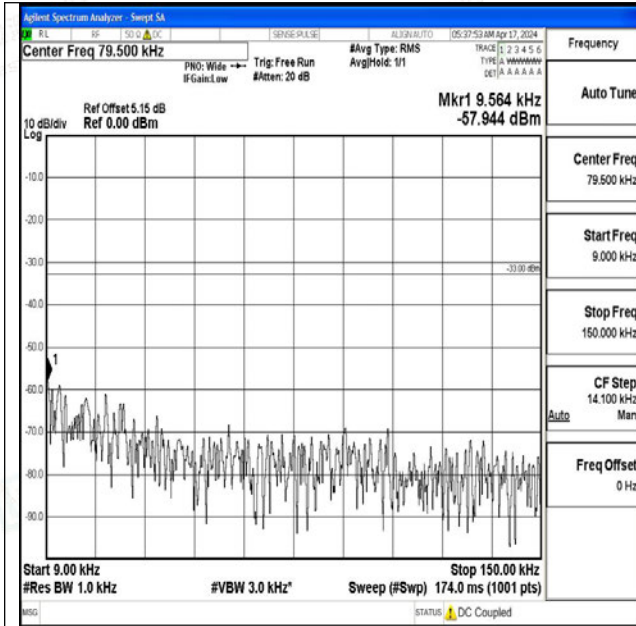

Band5_3MHz_16QAM_20635_1RB#0_30~1000_30~1000

0

Band5_3MHz_16QAM_20635_1RB#0_1000~3000_1000~3000

Band5_3MHz_16QAM_20635_1RB#0_3000~10000_3000~10000

0~10000

Band5_5MHz_QPSK_20425_1RB#0_0.009~0.15_0.009~0.15

Band5_5MHz_QPSK_20425_1RB#0_0.15~30_0.15~30