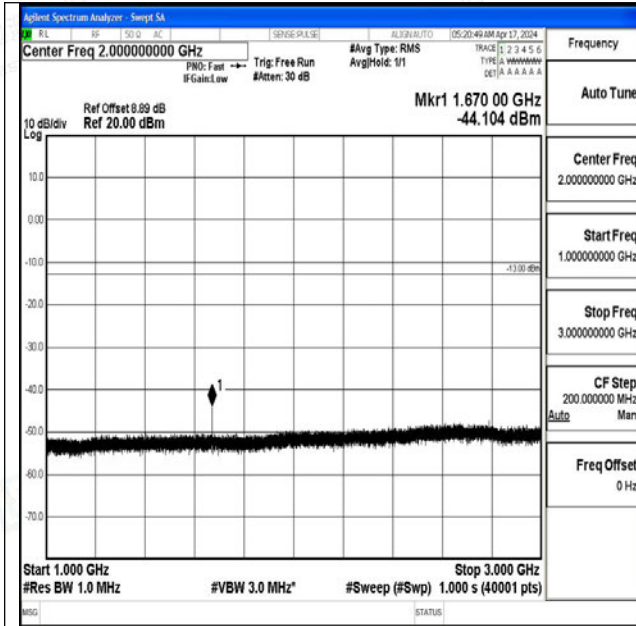

Band5_3MHz_16QAM_20525_1RB#0_1000~3000_1000~3000