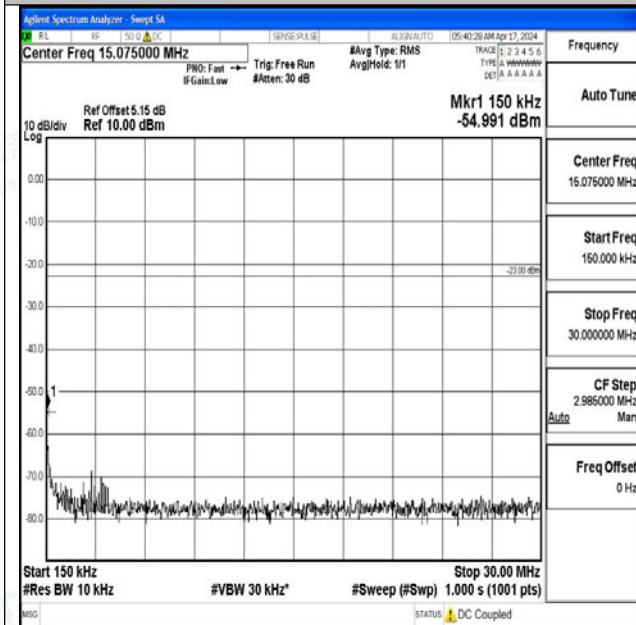

Band5_5MHz_QPSK_20625_1RB#0_30~1000_30~1000

Band5_5MHz_QPSK_20625_1RB#0_1000~3000_1000~3000

Band5_5MHz_QPSK_20625_1RB#0_3000~10000_3000~10000

Band5_5MHz_16QAM_20625_1RB#0_0.009~0.15_0.009~0.15

Band5_5MHz_16QAM_20625_1RB#0_0.15~30_0.15~30