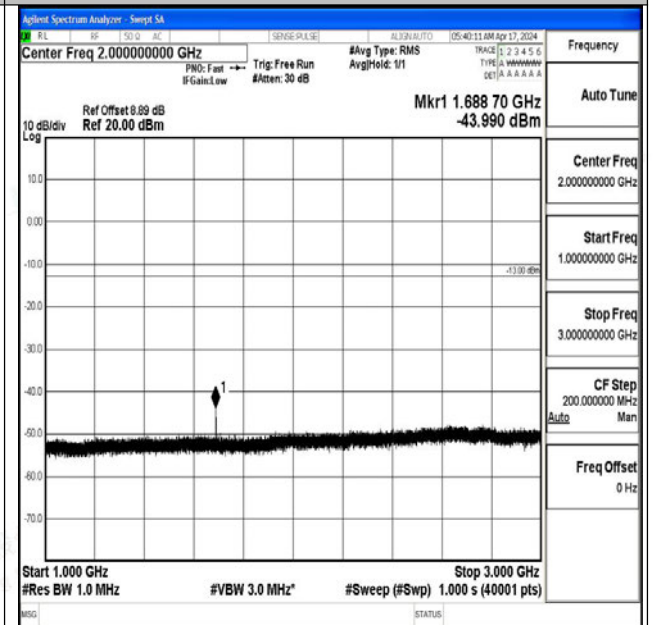

Band5_5MHz_QPSK_20625_1RB#0_1000~3000_1000~3000