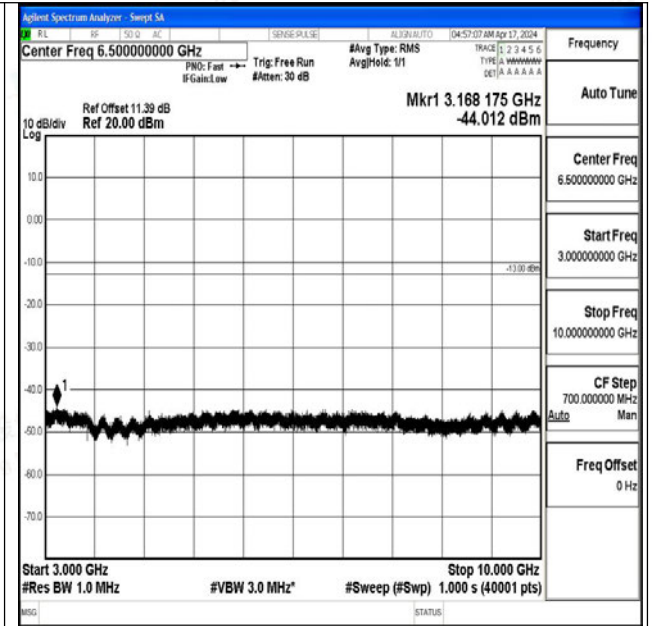

Band5_1.4MHz_16QAM_20643_1RB#0_3000~10000_3000~10000