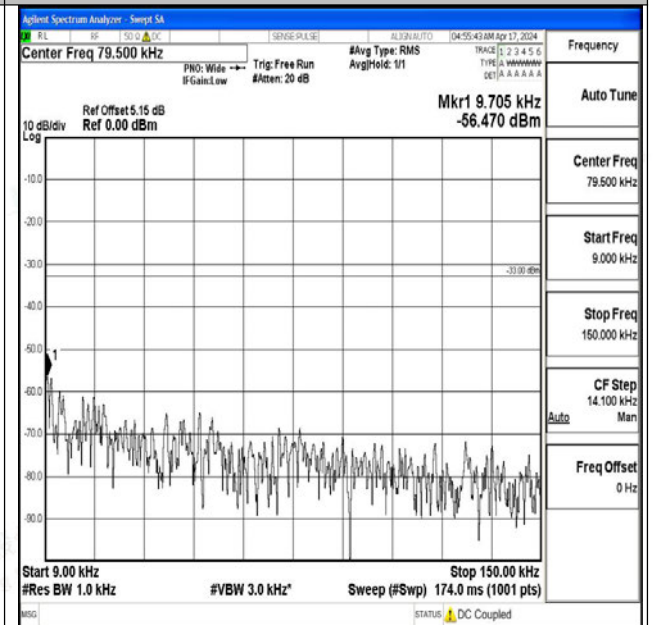

Band5_1.4MHz_16QAM_20525_1RB#0_0.009~0.15_0.09~0.15

09~0.15