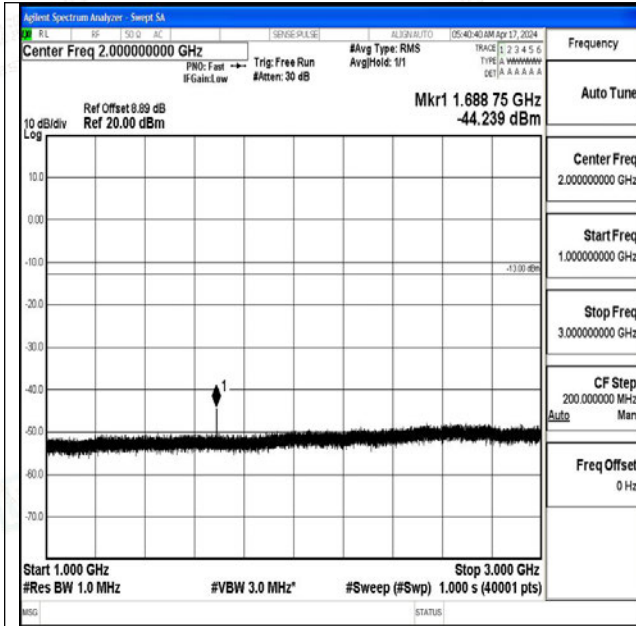

Band5_5MHz_16QAM_20625_1RB#0_1000~3000_1000~3000