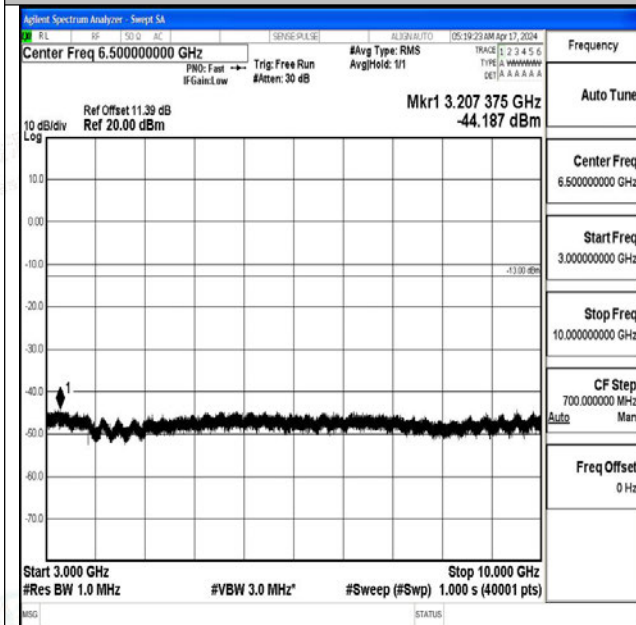

Band5_3MHz_QPSK_20415_1RB#0_3000~10000_3000~10000