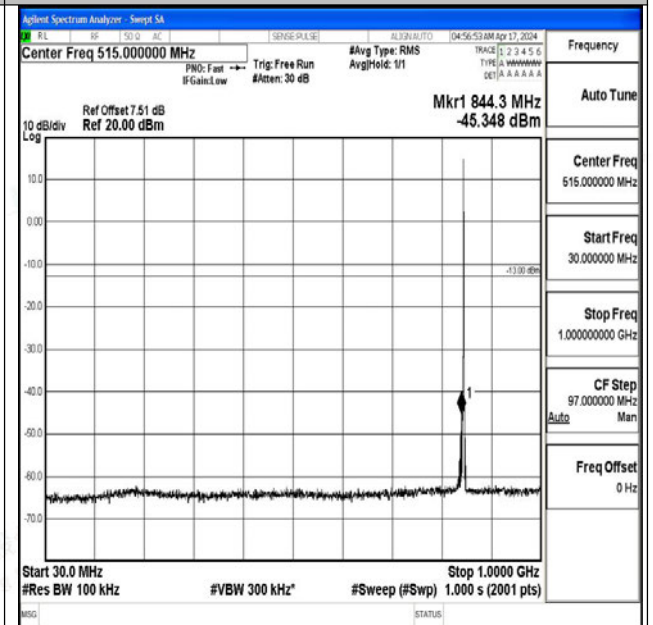

Band5_1.4MHz_QPSK_20643_1RB#0_1000~3000_1000
~3000

Band5_1.4MHz_QPSK_20643_1RB#0_3000~10000_300
0~10000

Band5_1.4MHz_16QAM_20643_1RB#0_0.009~0.15_0.0
09~0.15

Band5_1.4MHz_16QAM_20643_1RB#0_0.15~30_0.15~
30