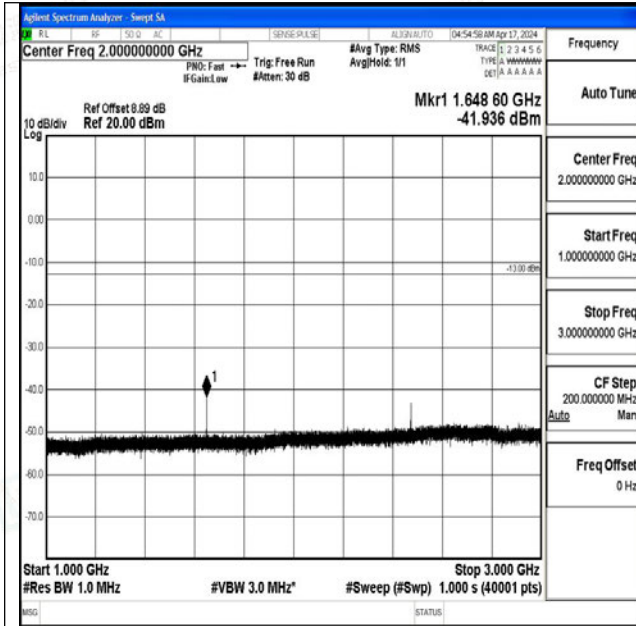

Band5_1.4MHz_QPSK_20407_1RB#0_3000~10000_300
0~10000

Band5_1.4MHz_16QAM_20407_1RB#0_0.009~0.15_0.09~0.15

Band5_1.4MHz_16QAM_20407_1RB#0_0.15~30_0.15~30

Band5_1.4MHz_16QAM_20407_1RB#0_30~1000_30~1000

Band5_1.4MHz_16QAM_20407_1RB#0_1000~3000_1000~3000