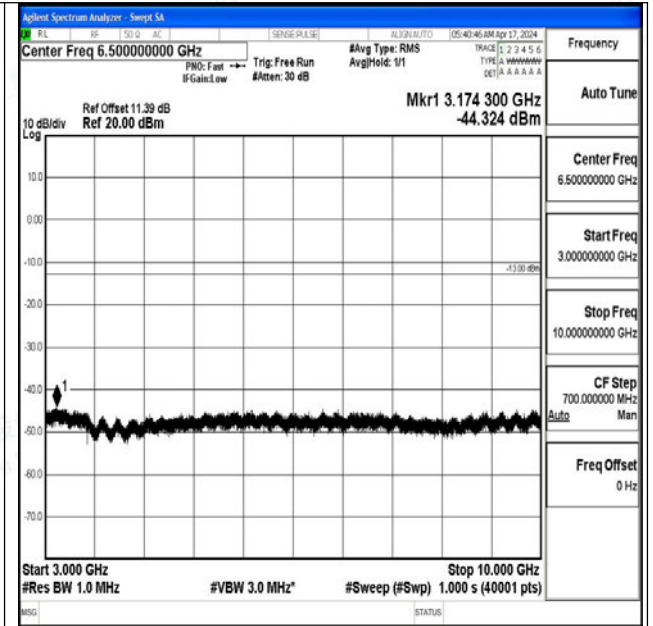

Band5_5MHz_16QAM_20625_1RB#0_3000~10000_3000~10000