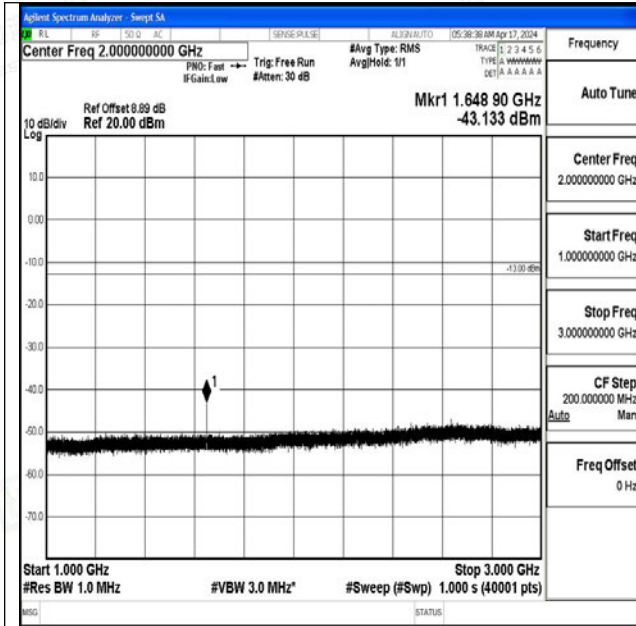

Band5_5MHz_16QAM_20425_1RB#0_1000~3000_1000~3000