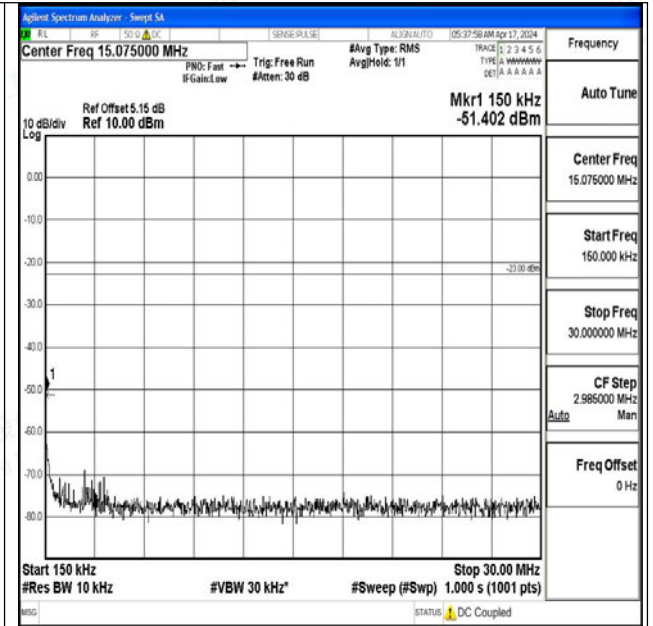

Band5_3MHz_16QAM_20635_1RB#0_30~1000_30~1000

0

Band5_3MHz_16QAM_20635_1RB#0_1000~3000_1000~3000

Band5_3MHz_16QAM_20635_1RB#0_3000~10000_3000~10000

0~10000

Band5_5MHz_QPSK_20425_1RB#0_0.009~0.15_0.009~0.15

Band5_5MHz_QPSK_20425_1RB#0_0.15~30_0.15~30