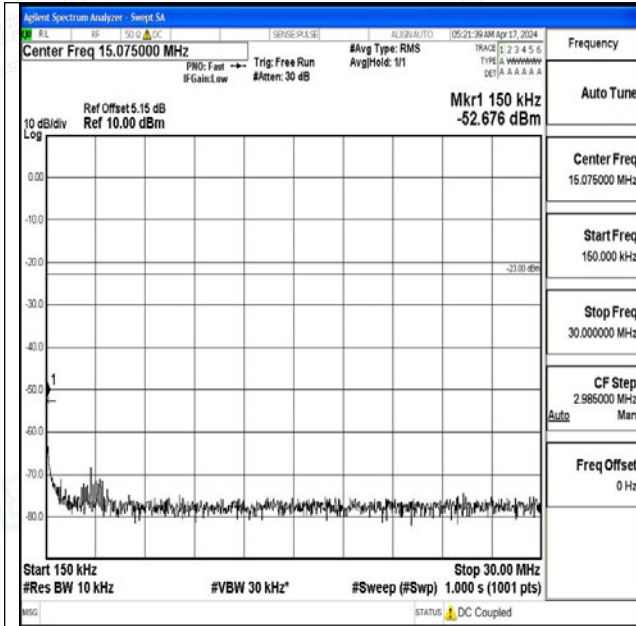

Band5_3MHz_QPSK_20635_1RB#0_30~1000_30~1000

Band5_3MHz_QPSK_20635_1RB#0_1000~3000_1000~3000

Band5_3MHz_QPSK_20635_1RB#0_3000~10000_3000~10000

Band5_3MHz_16QAM_20635_1RB#0_0.009~0.15_0.009~0.15

Band5_3MHz_16QAM_20635_1RB#0_0.15~30_0.15~30