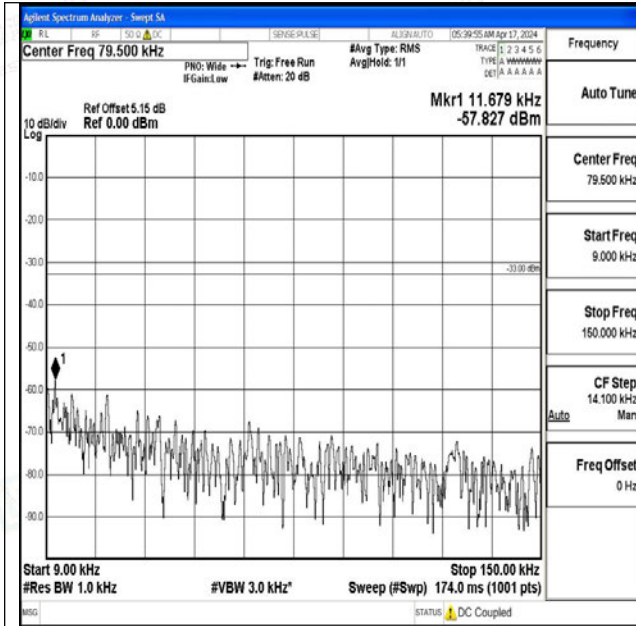

Band5_5MHz_16QAM_20525_1RB#0_30~1000_30~1000

0

Band5_5MHz_16QAM_20525_1RB#0_1000~3000_1000~3000

Band5_5MHz_16QAM_20525_1RB#0_3000~10000_3000~10000

Band5_5MHz_QPSK_20625_1RB#0_0.009~0.15_0.009~0.15

Band5_5MHz_QPSK_20625_1RB#0_0.15~30_0.15~30