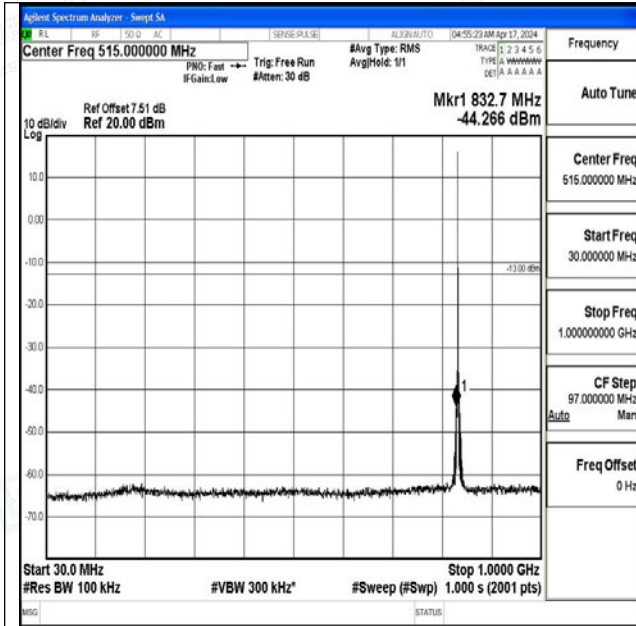

Band5_1.4MHz_16QAM_20407_1RB#0_3000~10000_3000~10000

Band5_1.4MHz_QPSK_20525_1RB#0_0.009~0.15_0.009~0.15

Band5_1.4MHz_QPSK_20525_1RB#0_0.15~30_0.15~30

Band5_1.4MHz_QPSK_20525_1RB#0_30~1000_30~1000

0

Band5_1.4MHz_QPSK_20525_1RB#0_1000~3000_1000~3000