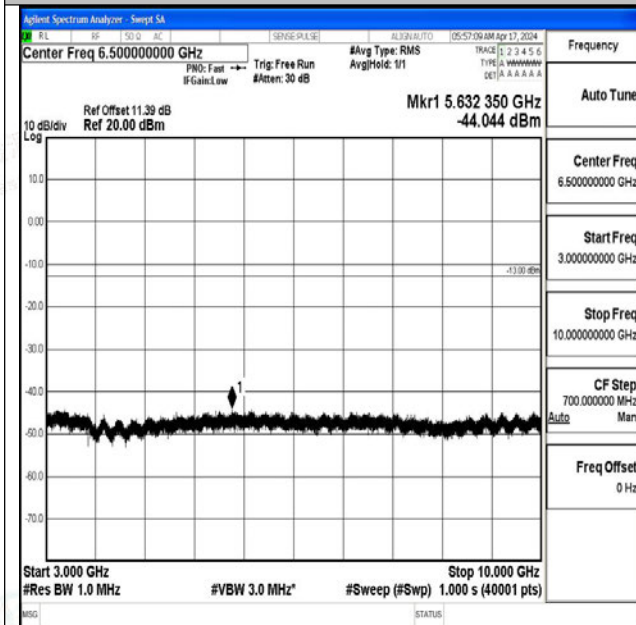

Band5_10MHz_QPSK_20450_1RB#0_3000~10000_300~10000