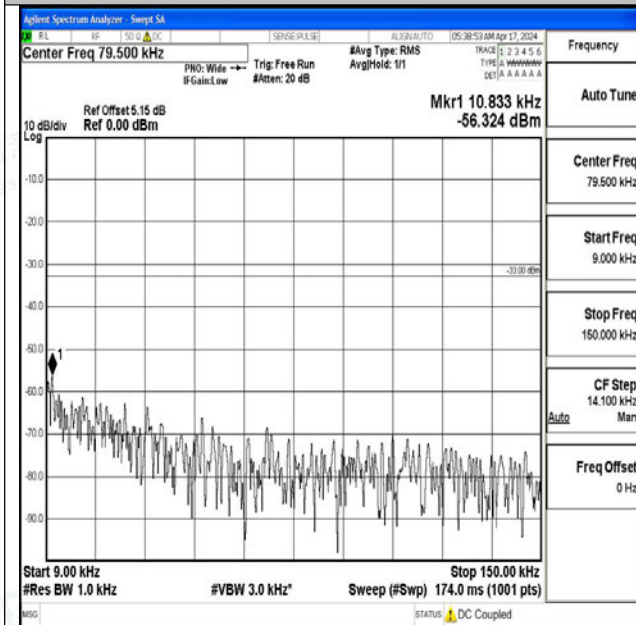

Band5_5MHz_16QAM_20425_1RB#0_30~1000_30~1000

0

Band5_5MHz_16QAM_20425_1RB#0_1000~3000_1000~3000

Band5_5MHz_16QAM_20425_1RB#0_3000~10000_3000~10000

Band5_5MHz_QPSK_20525_1RB#0_0.009~0.15_0.009~0.15

Band5_5MHz_QPSK_20525_1RB#0_0.15~30_0.15~30