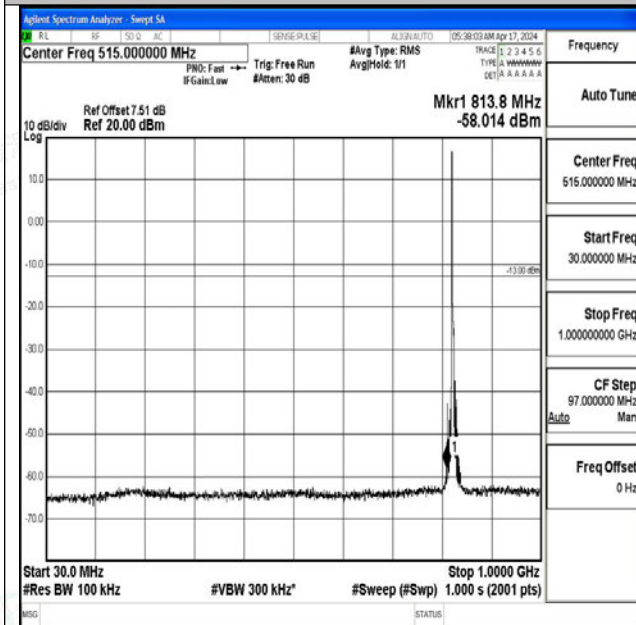

Band5_3MHz_16QAM_20635_1RB#0_30~1000_30~1000

0

Band5_3MHz_16QAM_20635_1RB#0_1000~3000_1000~3000

Band5_3MHz_16QAM_20635_1RB#0_3000~10000_3000~10000

0~10000

Band5_5MHz_QPSK_20425_1RB#0_0.009~0.15_0.009~0.15

Band5_5MHz_QPSK_20425_1RB#0_0.15~30_0.15~30