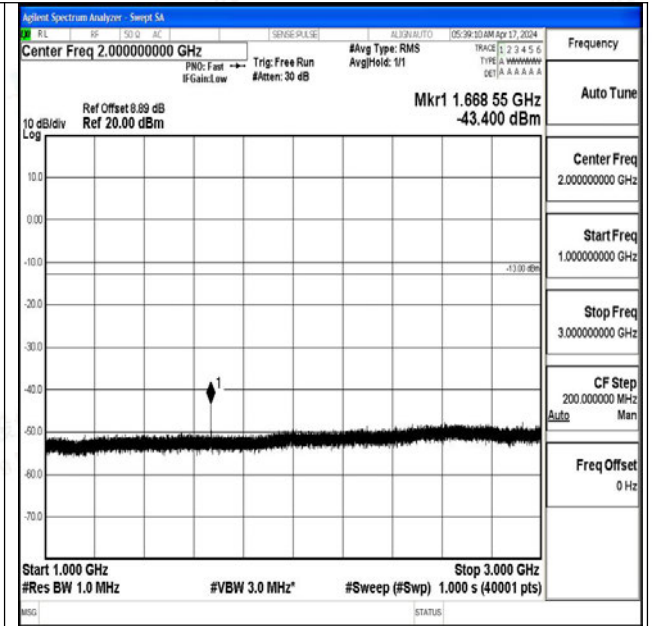

Band5_5MHz_QPSK_20525_1RB#0_1000~3000_1000~3000