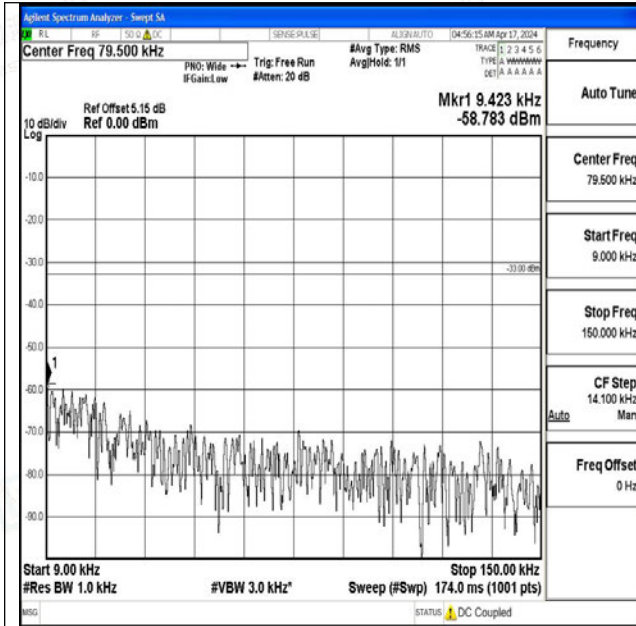

Band5_1.4MHz_QPSK_20643_1RB#0_0.009~0.15_0.00
9~0.15