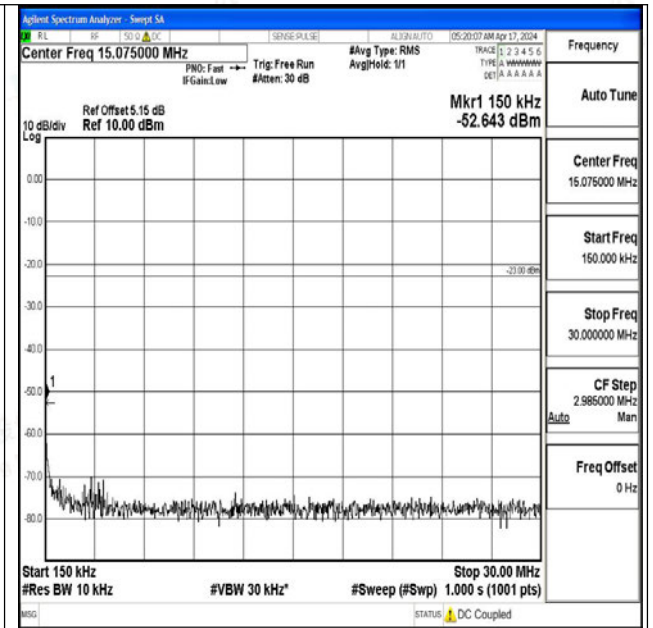

Band5_3MHz_16QAM_20415_1RB#0_30~1000_30~1000

0

Band5_3MHz_16QAM_20415_1RB#0_1000~3000_1000

~3000

Band5_3MHz_16QAM_20415_1RB#0_3000~10000_3000

0~10000

Band5_3MHz_QPSK_20525_1RB#0_0.009~0.15_0.009~0.15

Band5_3MHz_QPSK_20525_1RB#0_0.15~30_0.15~30