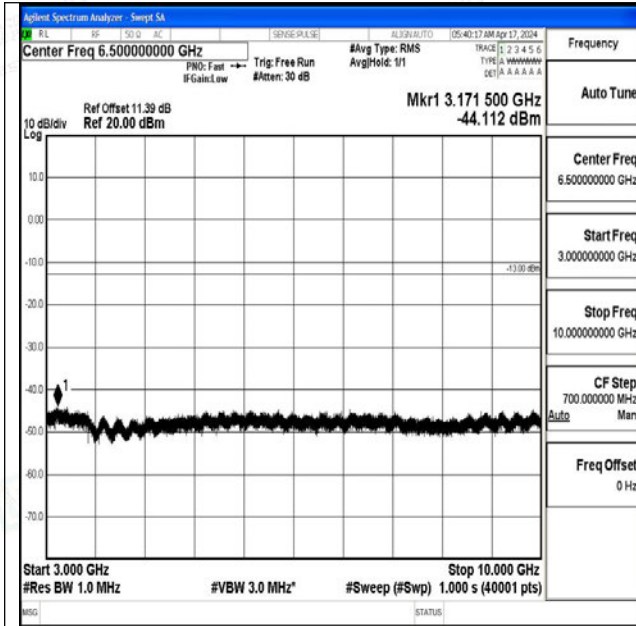

Band5_5MHz_QPSK_20625_1RB#0_3000~10000_3000~10000