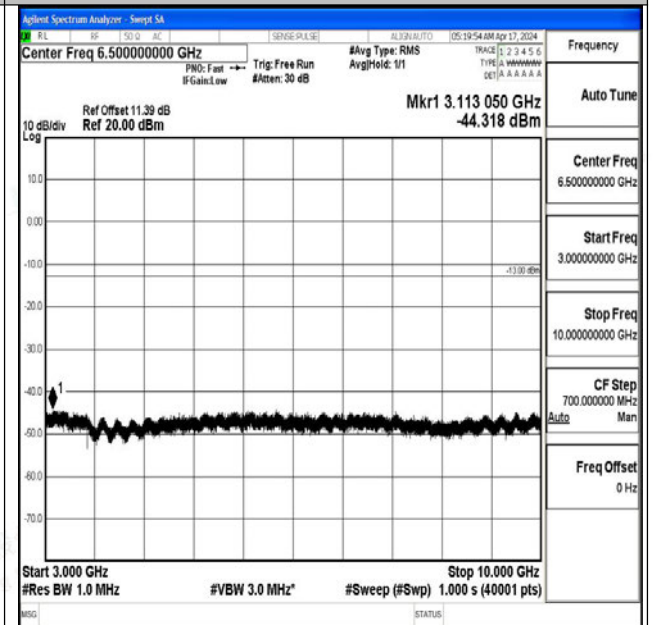

Band5_3MHz_16QAM_20415_1RB#0_3000~10000_3000

0~10000