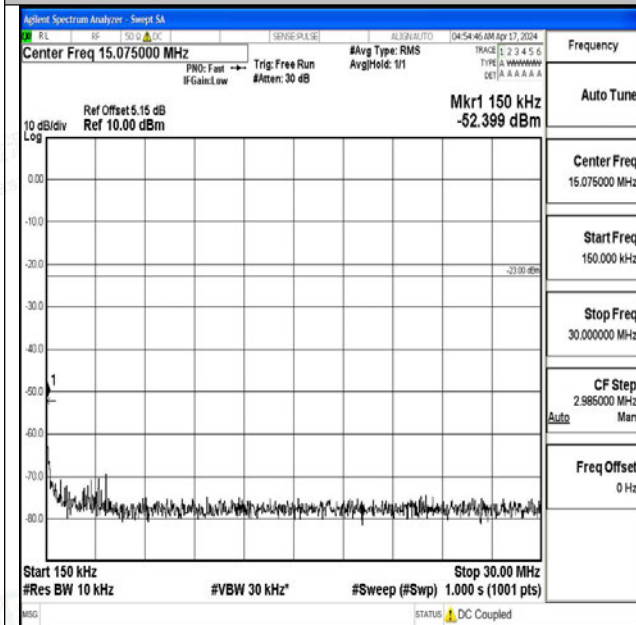

Band5_1.4MHz_QPSK_20407_1RB#0_3000~10000_300
0~10000

Band5_1.4MHz_16QAM_20407_1RB#0_0.009~0.15_0.09~0.15

Band5_1.4MHz_16QAM_20407_1RB#0_0.15~30_0.15~30

Band5_1.4MHz_16QAM_20407_1RB#0_30~1000_30~1000

Band5_1.4MHz_16QAM_20407_1RB#0_1000~3000_1000~3000