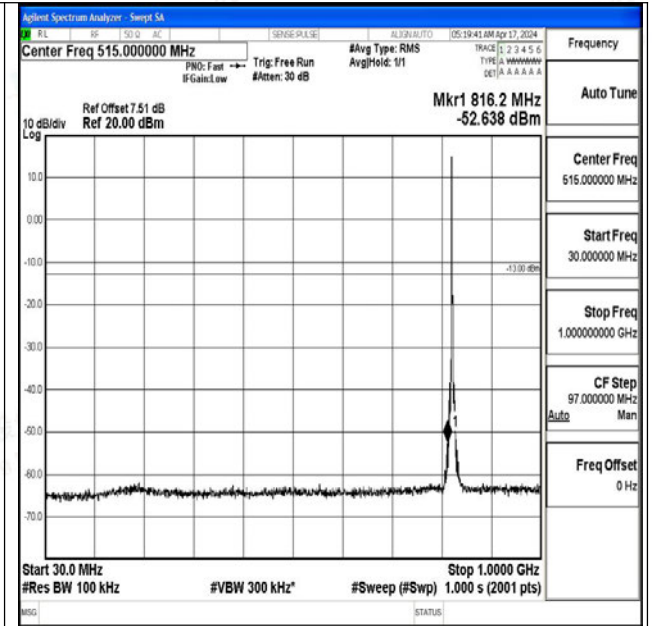

Band5_3MHz_QPSK_20415_1RB#0_30~1000_30~1000

Band5_3MHz_QPSK_20415_1RB#0_1000~3000_1000~3000

Band5_3MHz_QPSK_20415_1RB#0_3000~10000_3000~10000

Band5_3MHz_16QAM_20415_1RB#0_0.009~0.15_0.009~0.15

Band5_3MHz_16QAM_20415_1RB#0_0.15~30_0.15~30