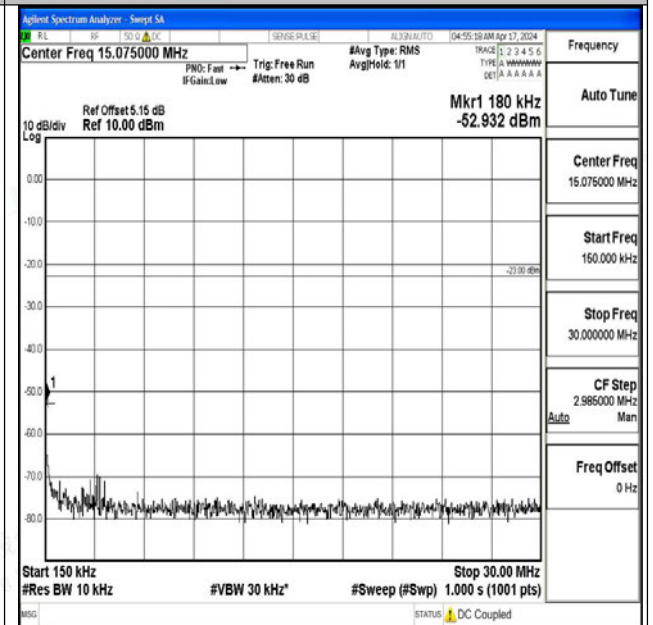

Band5_1.4MHz_QPSK_20525_1RB#0_0.15~30_0.15~30