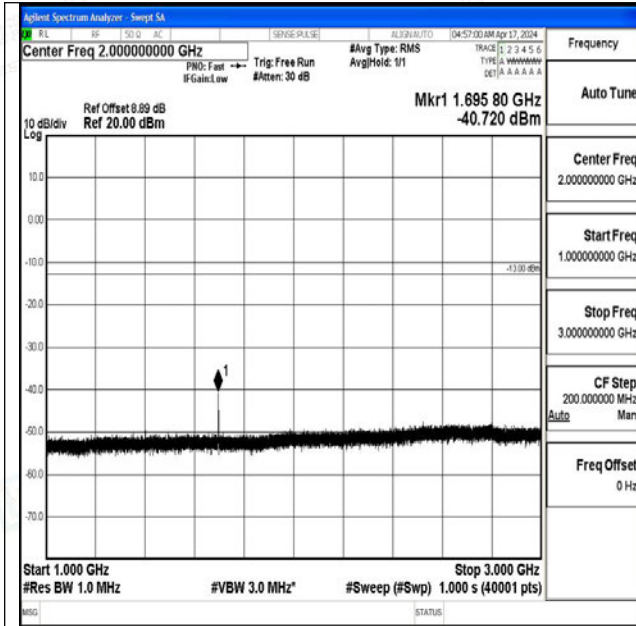

Band5_1.4MHz_16QAM_20643_1RB#0_1000~3000_1000~3000