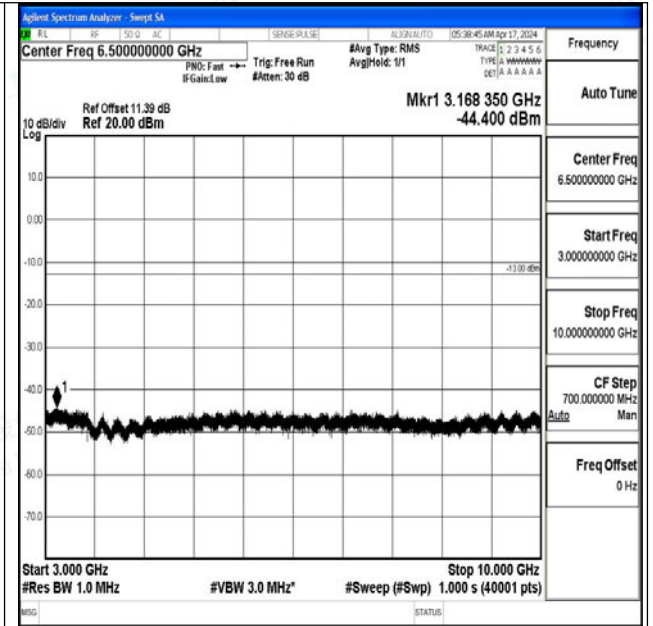

Band5_5MHz_16QAM_20425_1RB#0_3000~10000_3000~10000