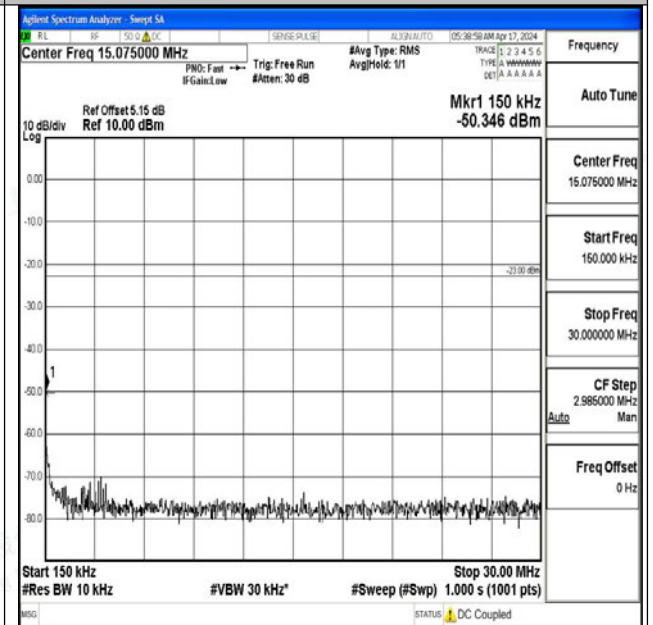

Band5_5MHz_16QAM_20425_1RB#0_30~1000_30~1000

0

Band5_5MHz_16QAM_20425_1RB#0_1000~3000_1000~3000

Band5_5MHz_16QAM_20425_1RB#0_3000~10000_3000~10000

Band5_5MHz_QPSK_20525_1RB#0_0.009~0.15_0.009~0.15

Band5_5MHz_QPSK_20525_1RB#0_0.15~30_0.15~30