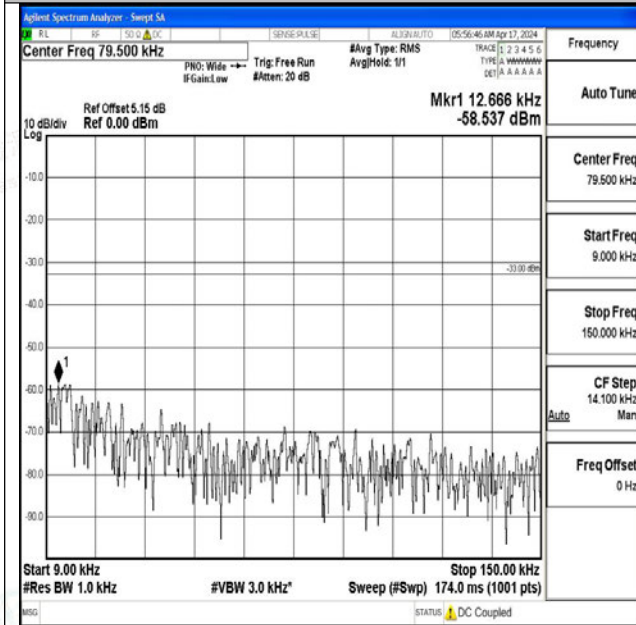

Band5_5MHz_16QAM_20625_1RB#0_30~1000_30~1000

0

Band5_5MHz_16QAM_20625_1RB#0_1000~3000_1000~3000

Band5_5MHz_16QAM_20625_1RB#0_3000~10000_3000~10000

Band5_10MHz_QPSK_20450_1RB#0_0.009~0.15_0.009~0.15

Band5_10MHz_QPSK_20450_1RB#0_0.15~30_0.15~30