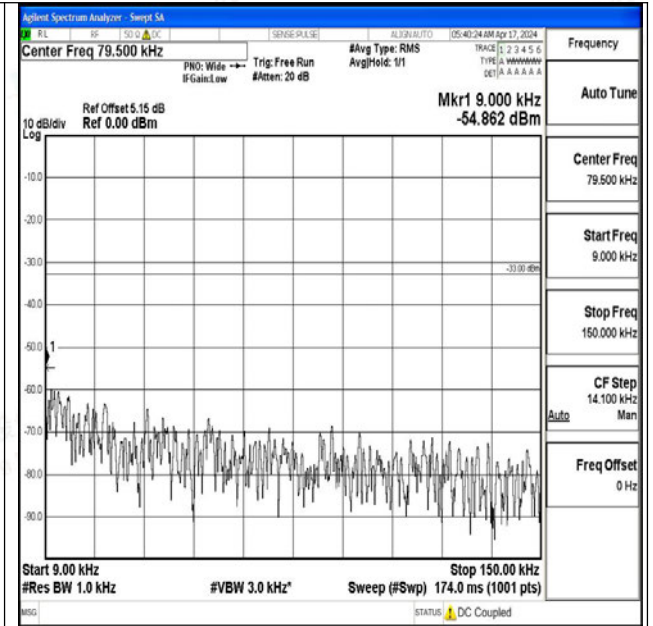

Band5_5MHz_QPSK_20625_1RB#0_30~1000_30~1000

Band5_5MHz_QPSK_20625_1RB#0_1000~3000_1000~3000

Band5_5MHz_QPSK_20625_1RB#0_3000~10000_3000~10000

Band5_5MHz_16QAM_20625_1RB#0_0.009~0.15_0.009~0.15

Band5_5MHz_16QAM_20625_1RB#0_0.15~30_0.15~30