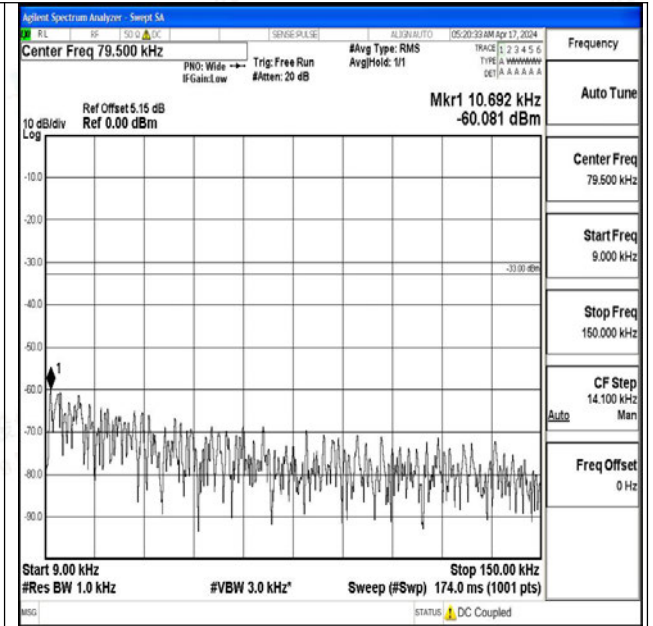

Band5_3MHz_QPSK_20525_1RB#0_30~1000_30~1000

Band5_3MHz_QPSK_20525_1RB#0_1000~3000_1000~3000

Band5_3MHz_QPSK_20525_1RB#0_3000~10000_3000~10000

Band5_3MHz_16QAM_20525_1RB#0_0.009~0.15_0.009~0.15

Band5_3MHz_16QAM_20525_1RB#0_0.15~30_0.15~30