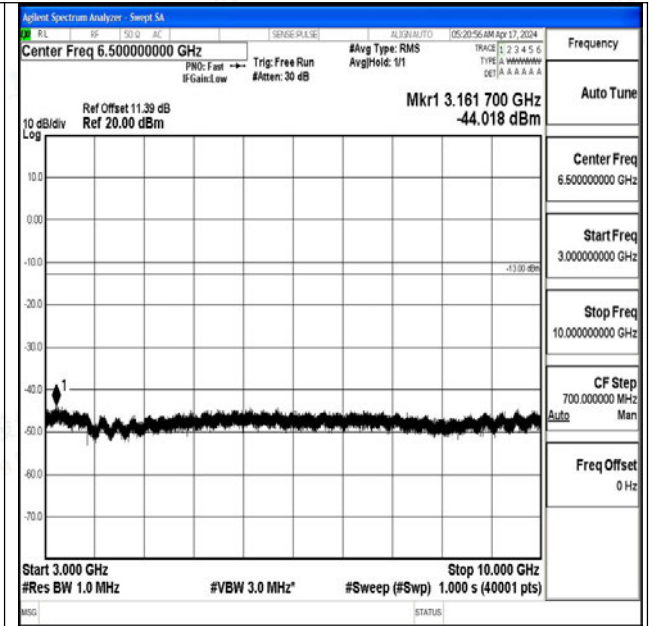

Band5_3MHz_16QAM_20525_1RB#0_3000~10000_3000~10000