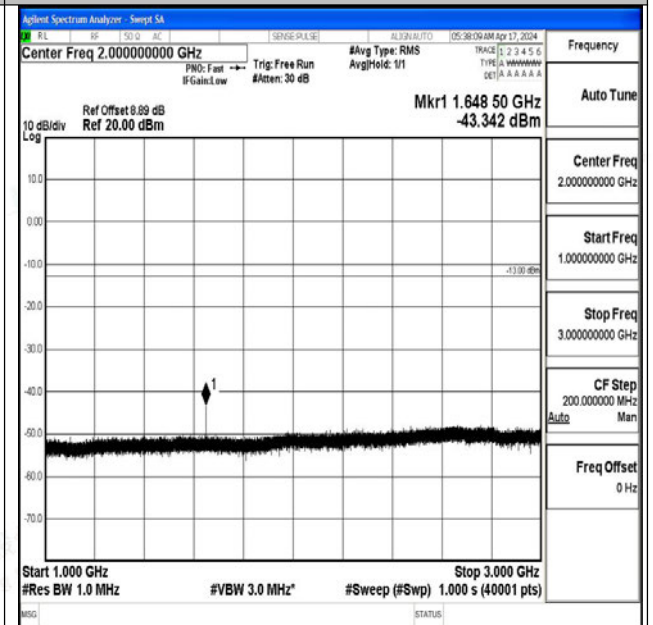

Band5_5MHz_QPSK_20425_1RB#0_1000~3000_1000~3000