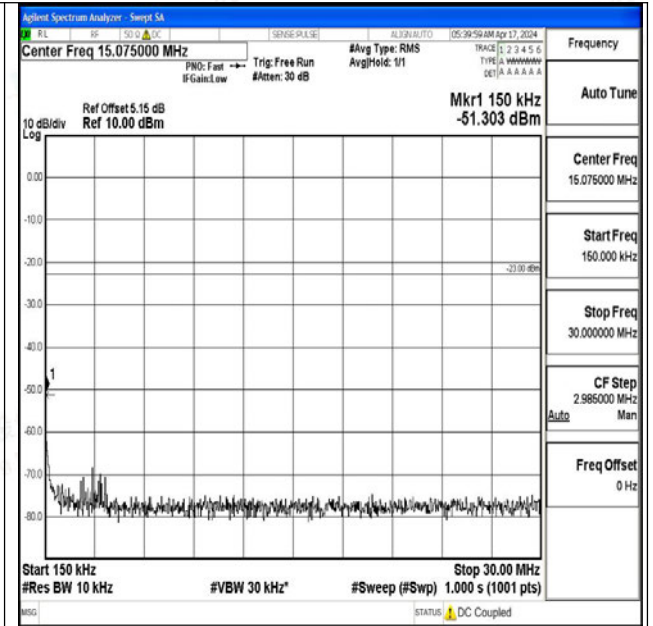

Band5_5MHz_16QAM_20525_1RB#0_30~1000_30~1000

0

Band5_5MHz_16QAM_20525_1RB#0_1000~3000_1000~3000

Band5_5MHz_16QAM_20525_1RB#0_3000~10000_3000~10000

Band5_5MHz_QPSK_20625_1RB#0_0.009~0.15_0.009~0.15

Band5_5MHz_QPSK_20625_1RB#0_0.15~30_0.15~30