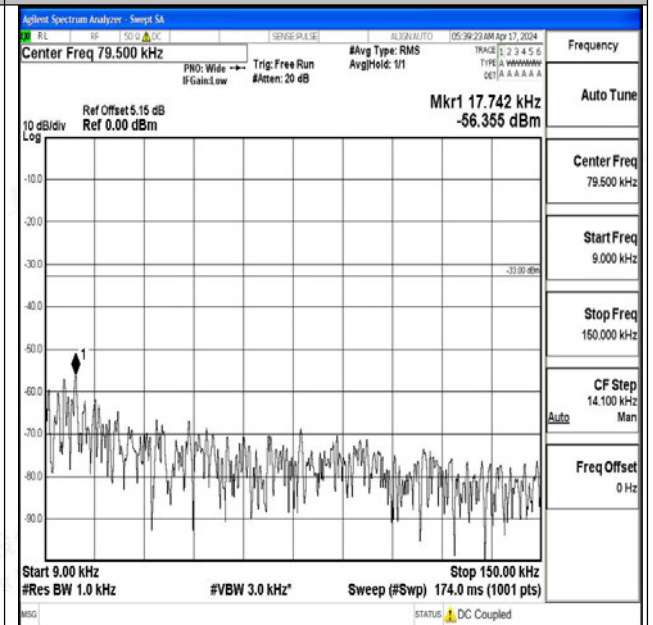

Band5_5MHz_16QAM_20525_1RB#0_0.009~0.15_0.009~0.15