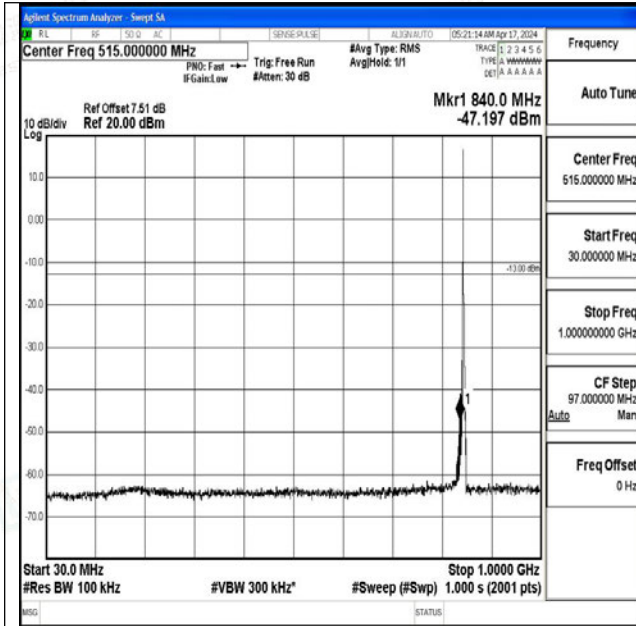

Band5_3MHz_16QAM_20525_1RB#0_30~1000_30~1000

0

Band5_3MHz_16QAM_20525_1RB#0_1000~3000_1000~3000

Band5_3MHz_16QAM_20525_1RB#0_3000~10000_3000~10000

Band5_3MHz_QPSK_20635_1RB#0_0.009~0.15_0.009~0.15

Band5_3MHz_QPSK_20635_1RB#0_0.15~30_0.15~30