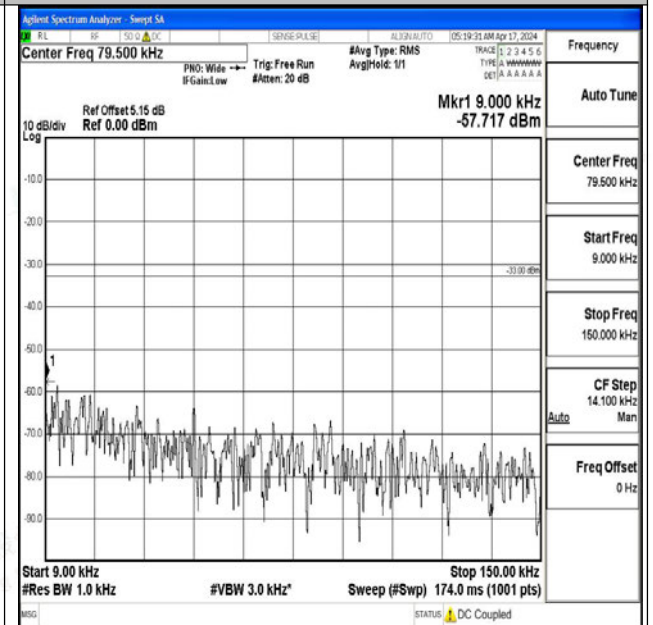

Band5_3MHz_16QAM_20415_1RB#0_0.009~0.15_0.009~0.15