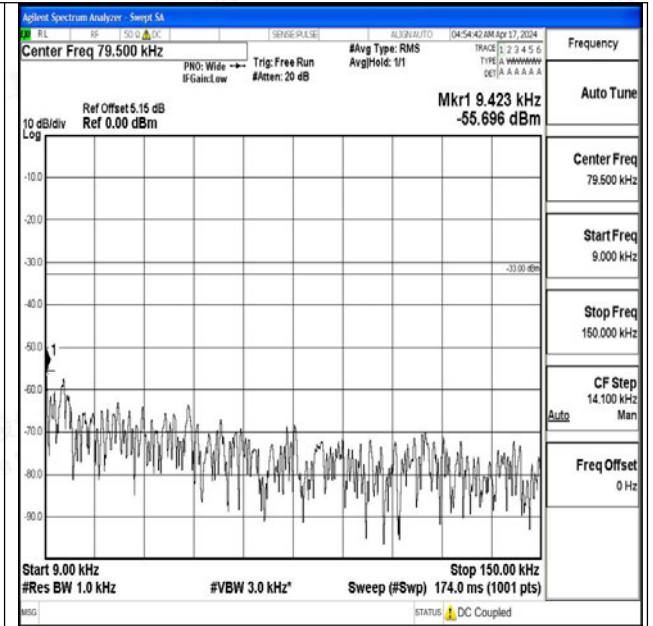

Band5_1.4MHz_QPSK_20407_1RB#0_3000~10000_300
0~10000

Band5_1.4MHz_16QAM_20407_1RB#0_0.009~0.15_0.09~0.15

Band5_1.4MHz_16QAM_20407_1RB#0_0.15~30_0.15~30

Band5_1.4MHz_16QAM_20407_1RB#0_30~1000_30~1000

Band5_1.4MHz_16QAM_20407_1RB#0_1000~3000_1000~3000