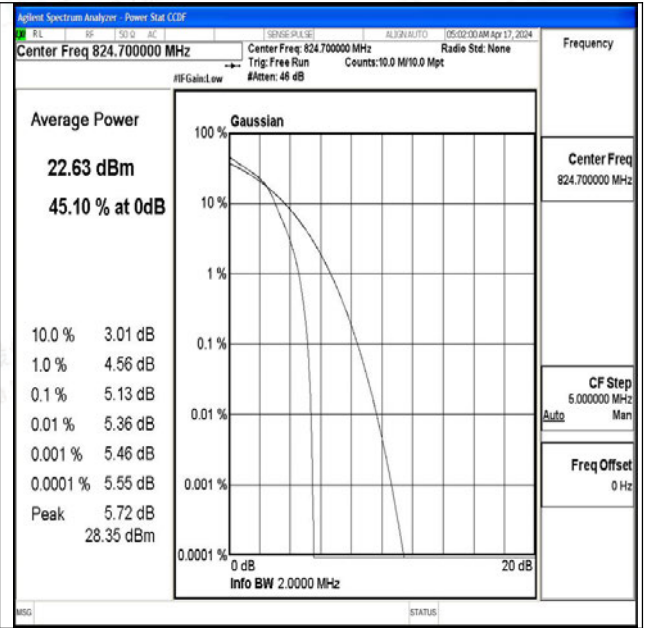

### Test Graphs

Band5-1.4MHz-QPSK-20407-1RB#0-PASS

Band5-1.4MHz-16QAM-20407-1RB#0-PASS

Band5-1.4MHz-QPSK-20407-6RB#0-PASS

Band5-1.4MHz-16QAM-20407-6RB#0-PASS

Band5-1.4MHz-QPSK-20525-1RB#0-PASS

Band5-1.4MHz-16QAM-20525-1RB#0-PASS