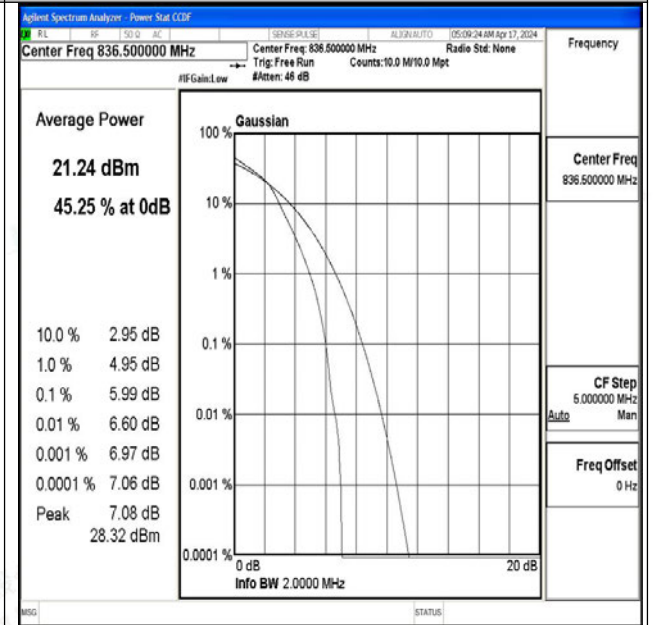

Band5-1.4MHz-16QAM-20525-6RB#0-PASS