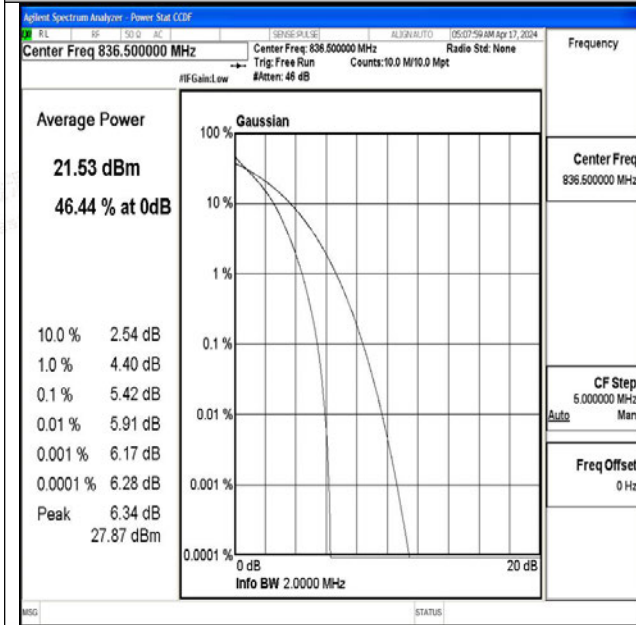

### Test Graphs

Band5-1.4MHz-QPSK-20407-1RB#0-PASS

Band5-1.4MHz-16QAM-20407-1RB#0-PASS

Band5-1.4MHz-QPSK-20407-6RB#0-PASS

Band5-1.4MHz-16QAM-20407-6RB#0-PASS

Band5-1.4MHz-QPSK-20525-1RB#0-PASS

Band5-1.4MHz-16QAM-20525-1RB#0-PASS