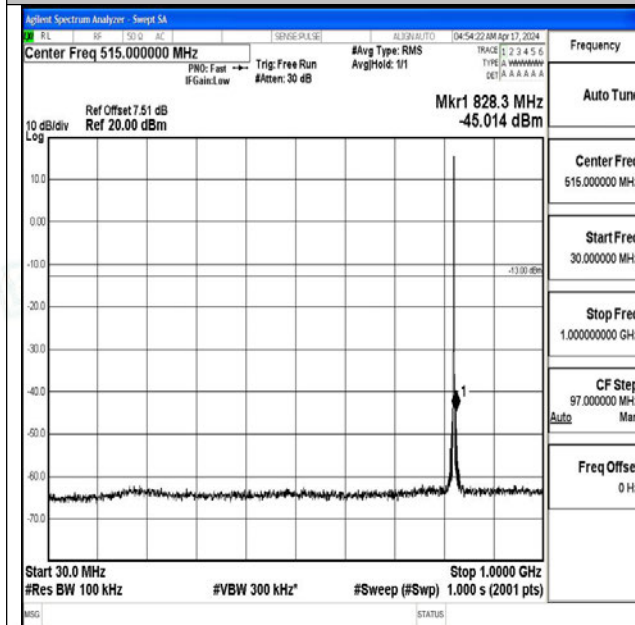

Band5	10MHz	16QAM	20600	1RB#0	0.009~0.15	-56.88	PASS
Band5	10MHz	16QAM	20600	1RB#0	0.15~30	-52.09	PASS
Band5	10MHz	16QAM	20600	1RB#0	30~1000	-61.71	PASS
Band5	10MHz	16QAM	20600	1RB#0	1000~3000	-45.88	PASS
Band5	10MHz	16QAM	20600	1RB#0	3000~10000	-44.10	PASS

### Test Graphs

Band5\_1.4MHz\_QPSK\_20407\_1RB#0\_0.009~0.15\_0.00  
9~0.15

Band5\_1.4MHz\_QPSK\_20407\_1RB#0\_0.15~30\_0.15~30

Band5\_1.4MHz\_QPSK\_20407\_1RB#0\_30~1000\_30~1000  
0

Band5\_1.4MHz\_QPSK\_20407\_1RB#0\_1000~3000\_1000  
~3000