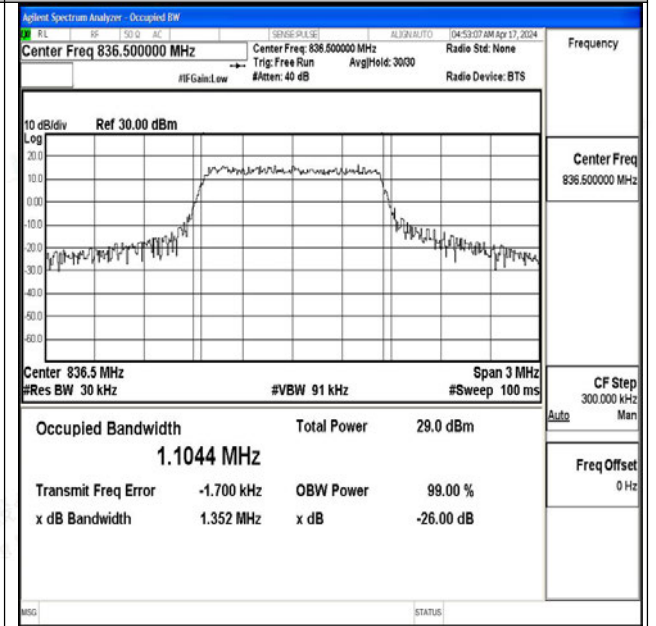

Band5-1.4MHz-16QAM-20525-6RB#0-PASS