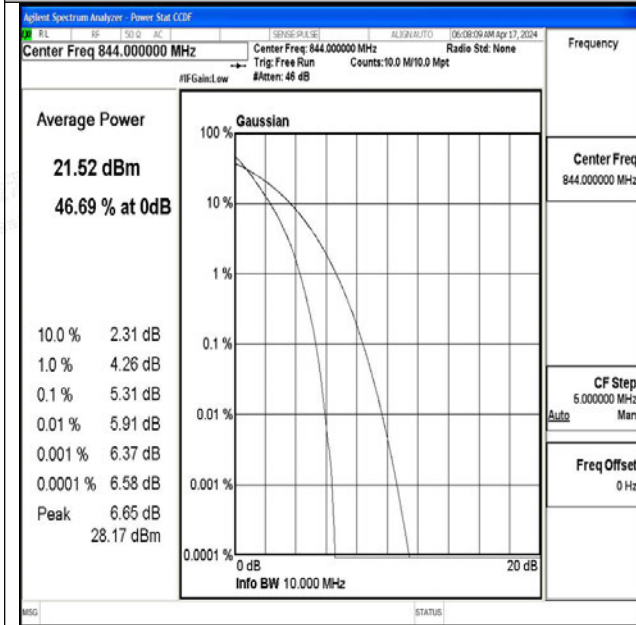

Band5-10MHz-QPSK-20600-50RB#0-PASS