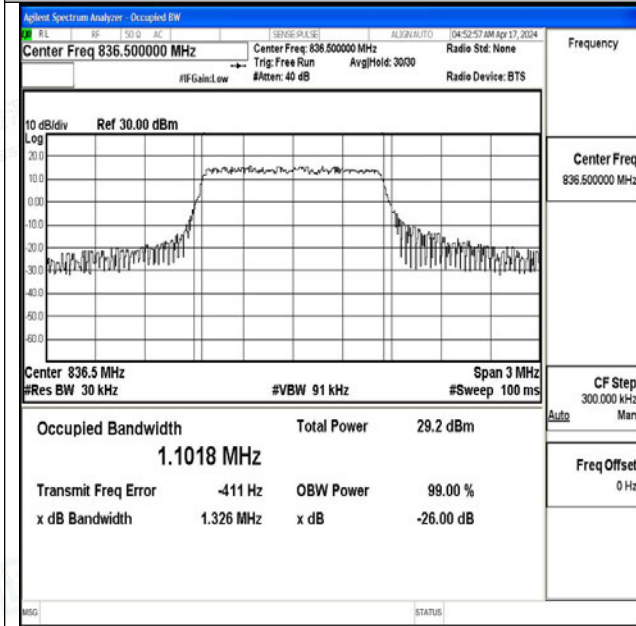

Band5-1.4MHz-QPSK-20525-6RB#0-PASS