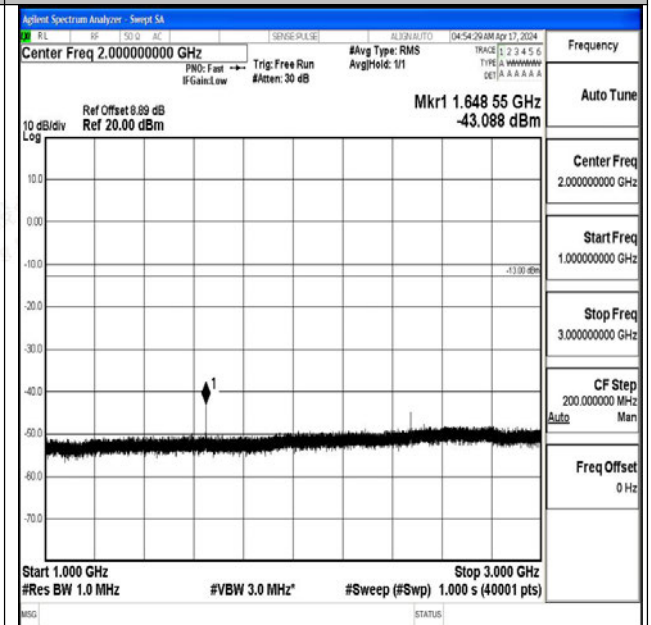

### Test Graphs

Band5\_1.4MHz\_QPSK\_20407\_1RB#0\_0.009~0.15\_0.00  
9~0.15

Band5\_1.4MHz\_QPSK\_20407\_1RB#0\_0.15~30\_0.15~30

Band5\_1.4MHz\_QPSK\_20407\_1RB#0\_30~1000\_30~1000  
0

Band5\_1.4MHz\_QPSK\_20407\_1RB#0\_1000~3000\_1000  
~3000