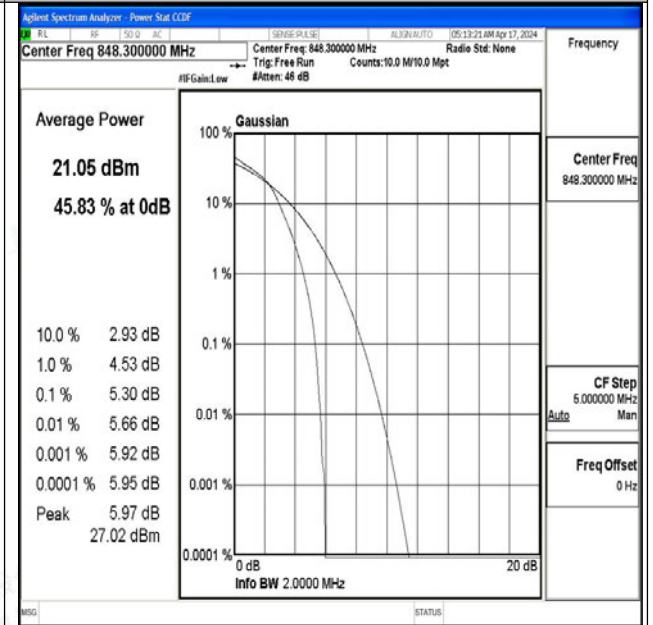

Band5-1.4MHz-16QAM-20643-6RB#0-PASS