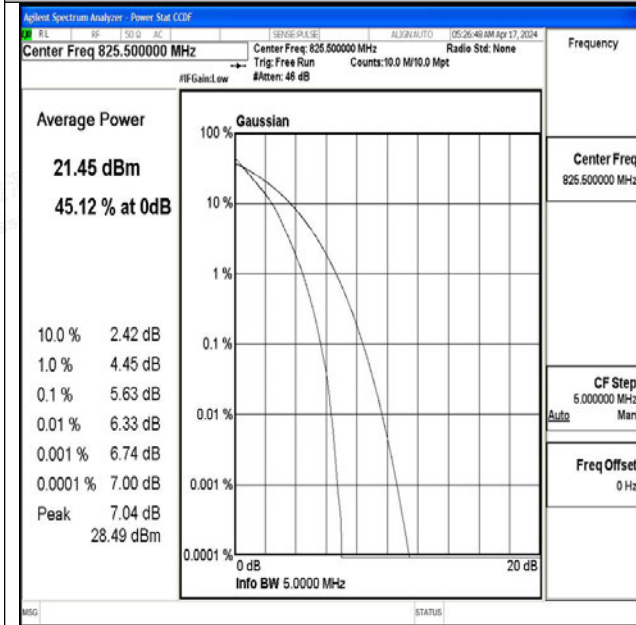

Band5-3MHz-QPSK-20415-15RB#0-PASS