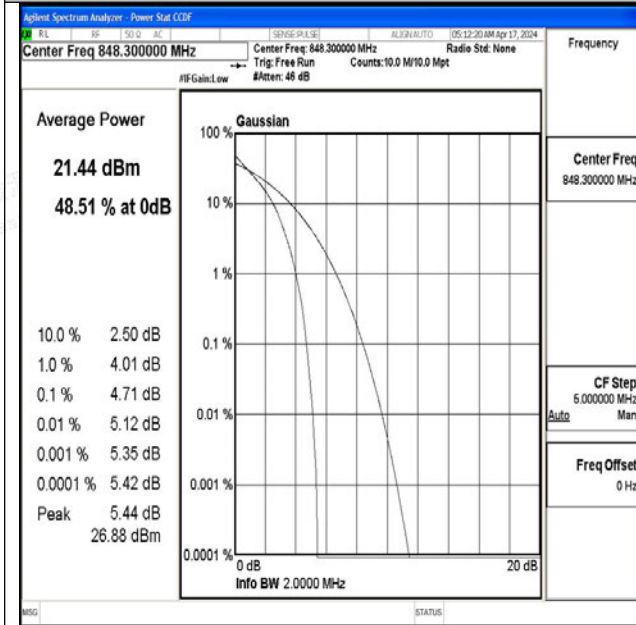

Band5-1.4MHz-QPSK-20525-6RB#0-PASS

Band5-1.4MHz-16QAM-20525-6RB#0-PASS

Band5-1.4MHz-QPSK-20643-1RB#0-PASS

Band5-1.4MHz-16QAM-20643-1RB#0-PASS

Band5-1.4MHz-QPSK-20643-6RB#0-PASS

Band5-1.4MHz-16QAM-20643-6RB#0-PASS