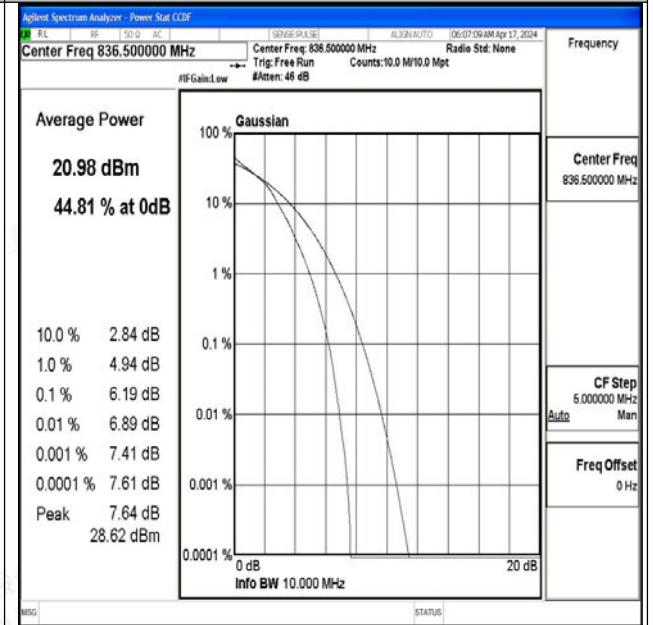

Band5-10MHz-16QAM-20525-50RB#0-PASS