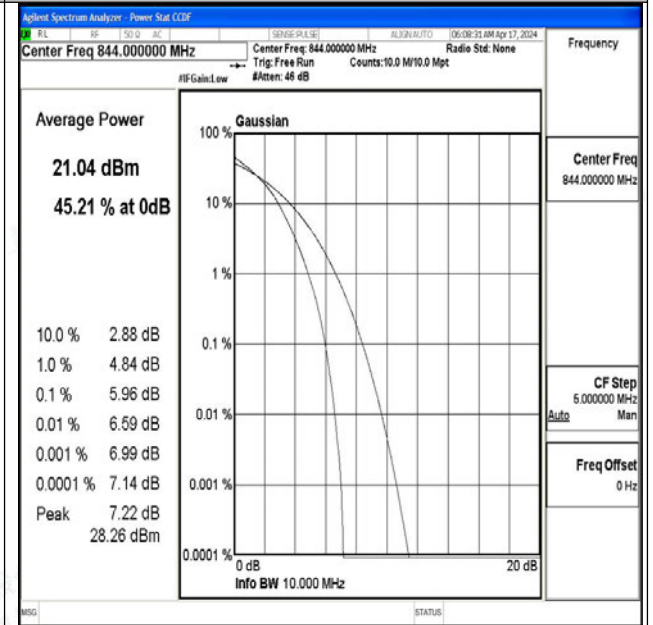

Band5-10MHz-16QAM-20600-50RB#0-PASS