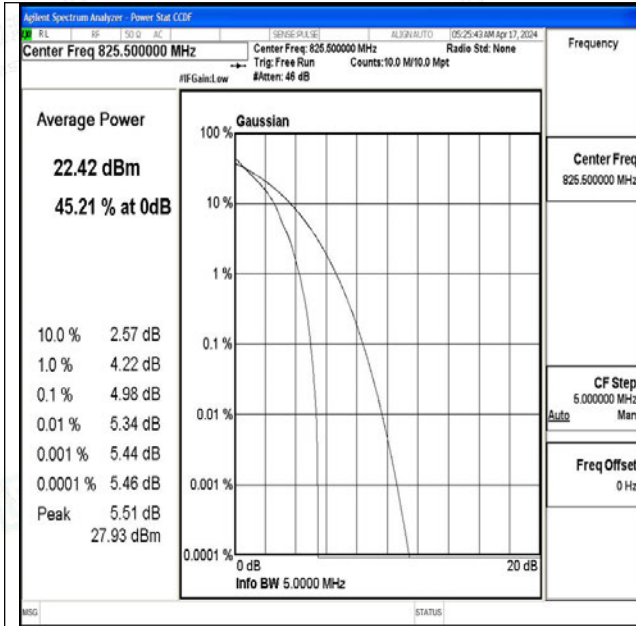

Band5-1.4MHz-QPSK-20525-6RB#0-PASS

Band5-1.4MHz-16QAM-20525-6RB#0-PASS

Band5-1.4MHz-QPSK-20643-1RB#0-PASS

Band5-1.4MHz-16QAM-20643-1RB#0-PASS

Band5-1.4MHz-QPSK-20643-6RB#0-PASS

Band5-1.4MHz-16QAM-20643-6RB#0-PASS