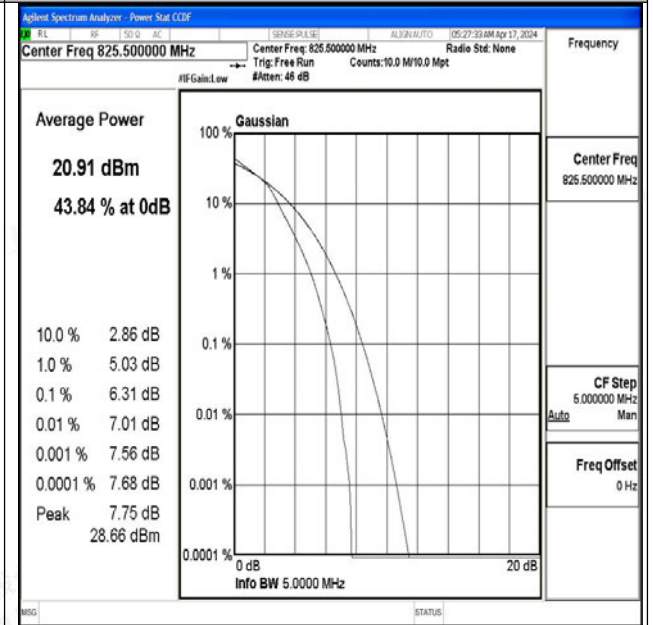

Band5-3MHz-16QAM-20415-15RB#0-PASS