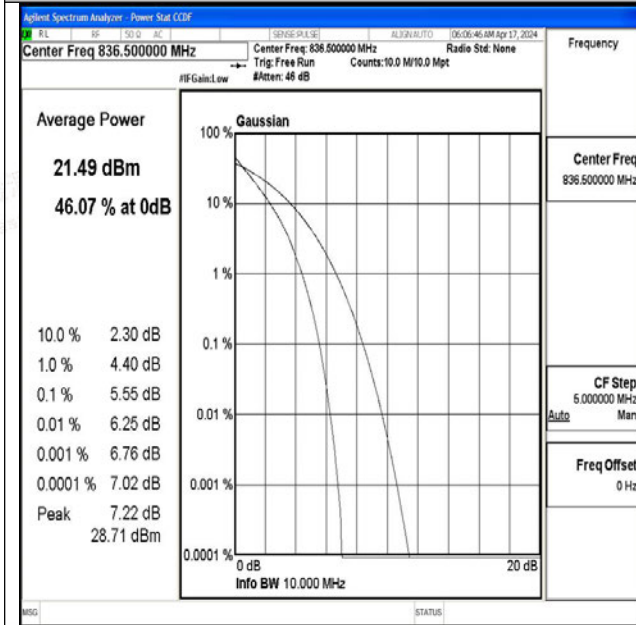

Band5-10MHz-QPSK-20525-50RB#0-PASS