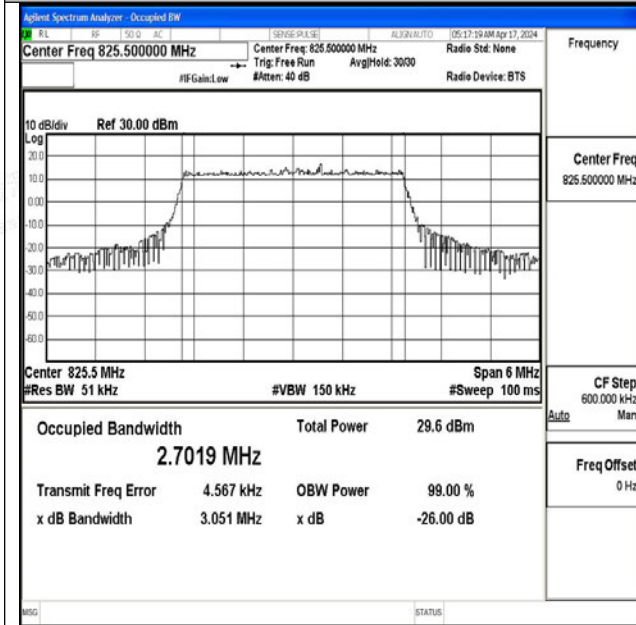

### Test Graphs

Band5-1.4MHz-QPSK-20407-6RB#0-PASS

Band5-1.4MHz-16QAM-20407-6RB#0-PASS

Band5-1.4MHz-QPSK-20525-6RB#0-PASS

Band5-1.4MHz-16QAM-20525-6RB#0-PASS

Band5-1.4MHz-QPSK-20643-6RB#0-PASS

Band5-1.4MHz-16QAM-20643-6RB#0-PASS