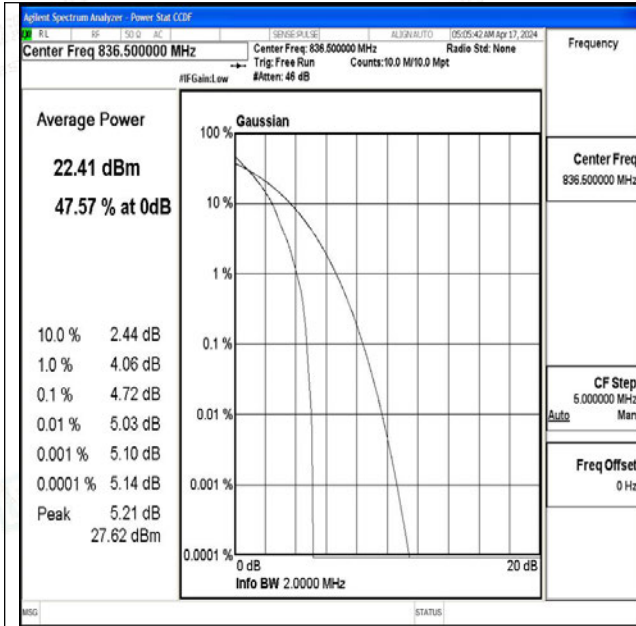

### Test Graphs

Band5-1.4MHz-QPSK-20407-1RB#0-PASS

Band5-1.4MHz-16QAM-20407-1RB#0-PASS

Band5-1.4MHz-QPSK-20407-6RB#0-PASS

Band5-1.4MHz-16QAM-20407-6RB#0-PASS

Band5-1.4MHz-QPSK-20525-1RB#0-PASS

Band5-1.4MHz-16QAM-20525-1RB#0-PASS