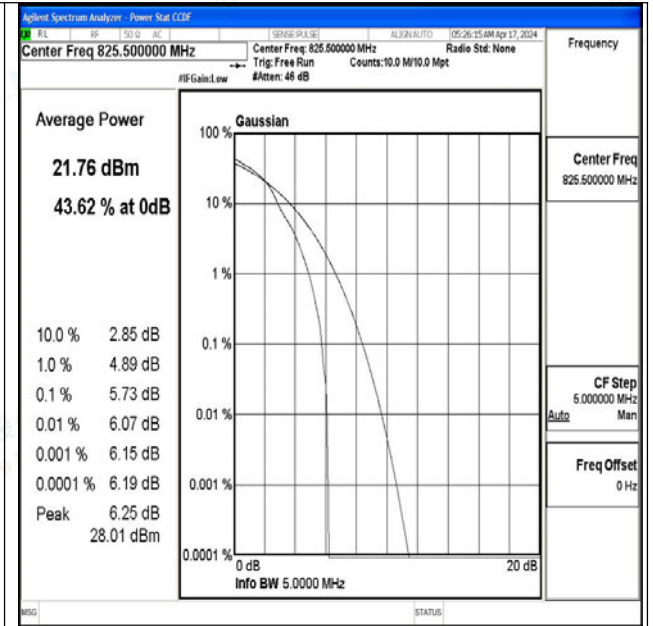

Band5-3MHz-16QAM-20415-1RB#0-PASS