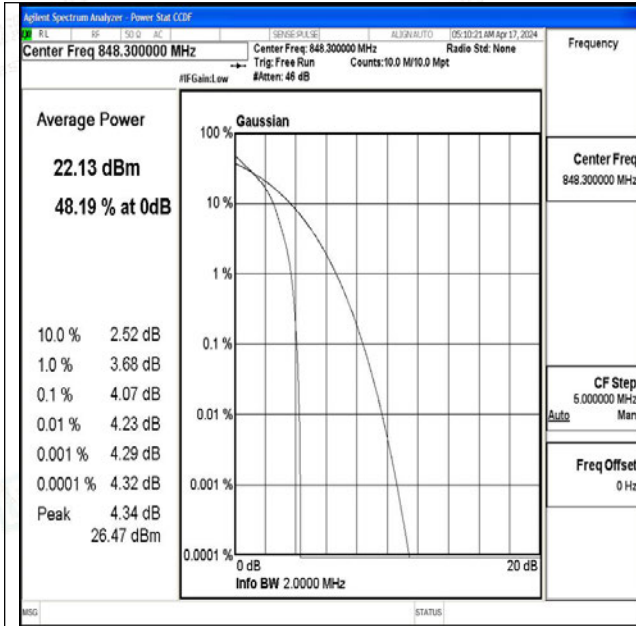

Band5-1.4MHz-QPSK-20643-1RB#0-PASS