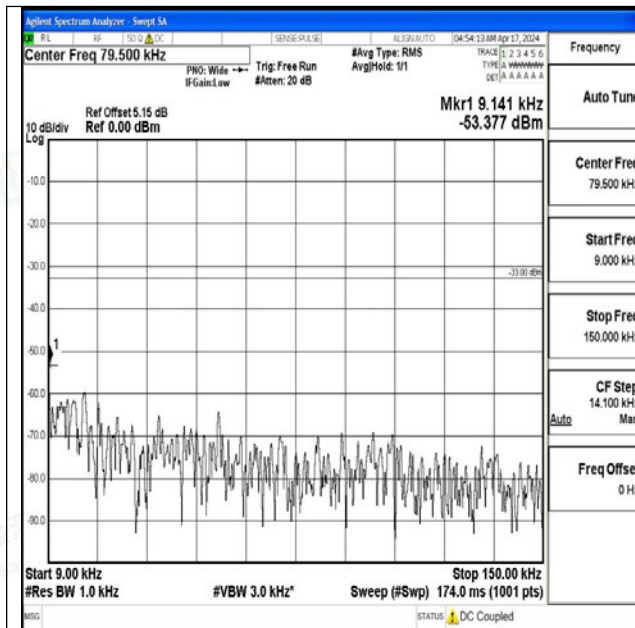

Band5	10MHz	16QAM	20600	1RB#0	0.009~0.15	-56.88	PASS
Band5	10MHz	16QAM	20600	1RB#0	0.15~30	-52.09	PASS
Band5	10MHz	16QAM	20600	1RB#0	30~1000	-61.71	PASS
Band5	10MHz	16QAM	20600	1RB#0	1000~3000	-45.88	PASS
Band5	10MHz	16QAM	20600	1RB#0	3000~10000	-44.10	PASS

Test Graphs

Band5_1.4MHz_QPSK_20407_1RB#0_0.009~0.15_0.00
9~0.15