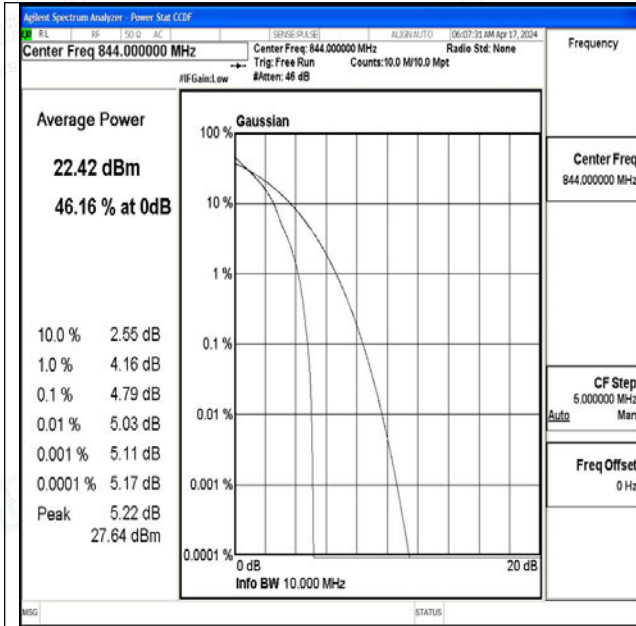

Band5-10MHz-QPSK-20600-1RB#0-PASS