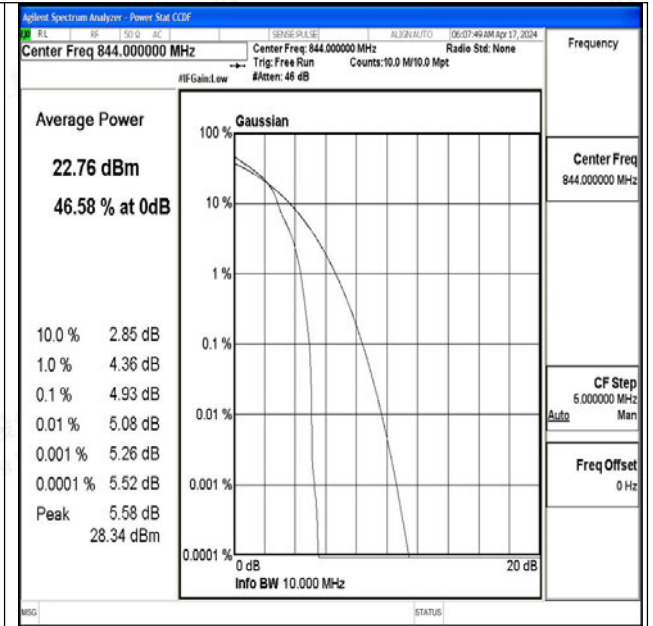

Band5-10MHz-16QAM-20600-1RB#0-PASS