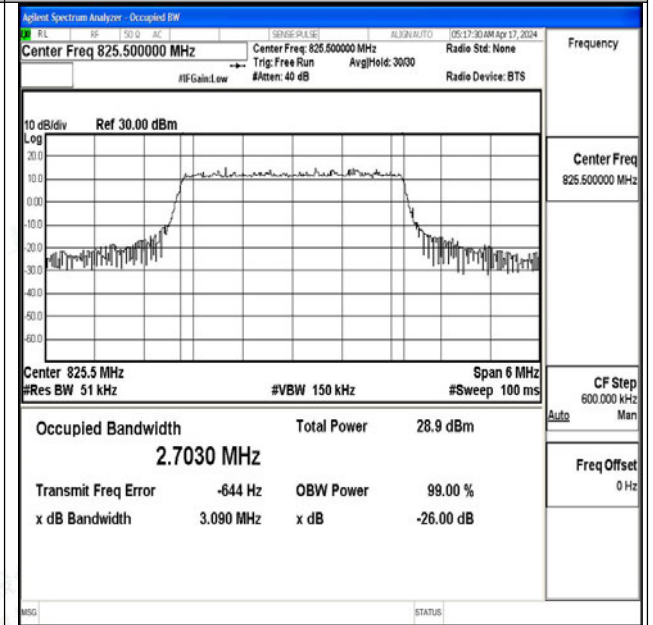

Band5-3MHz-16QAM-20415-15RB#0-PASS