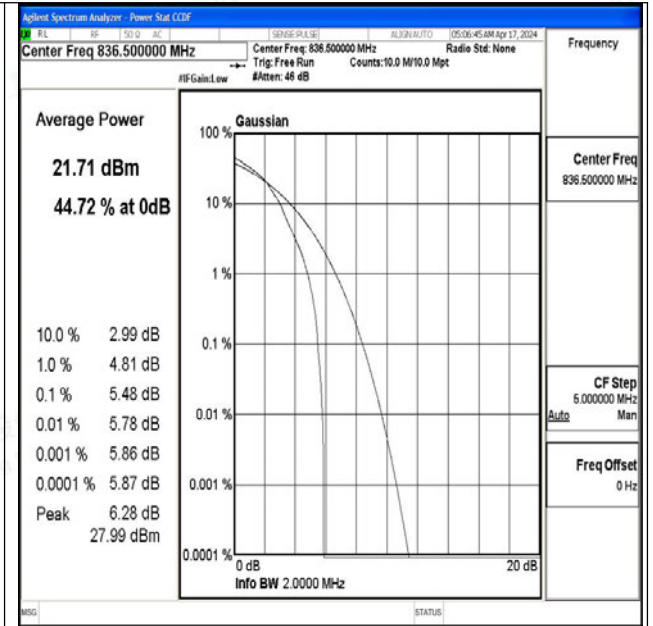

### Test Graphs

Band5-1.4MHz-QPSK-20407-1RB#0-PASS

Band5-1.4MHz-16QAM-20407-1RB#0-PASS

Band5-1.4MHz-QPSK-20407-6RB#0-PASS

Band5-1.4MHz-16QAM-20407-6RB#0-PASS

Band5-1.4MHz-QPSK-20525-1RB#0-PASS

Band5-1.4MHz-16QAM-20525-1RB#0-PASS