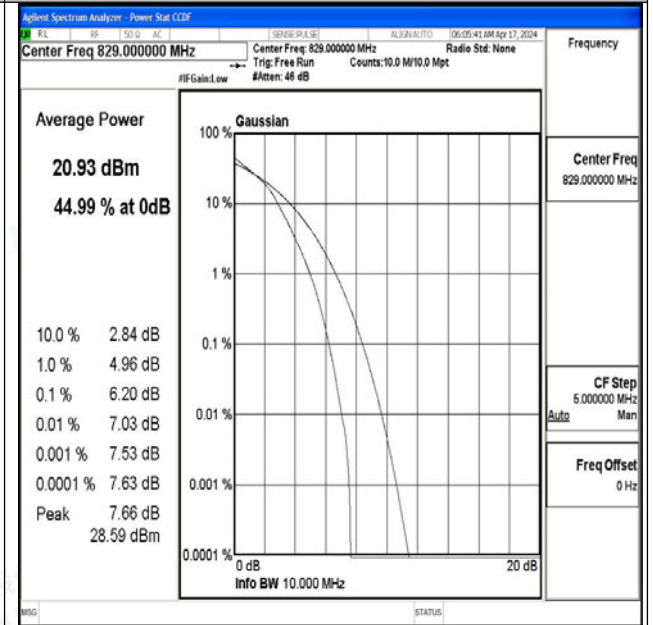

Band5-10MHz-16QAM-20450-50RB#0-PASS