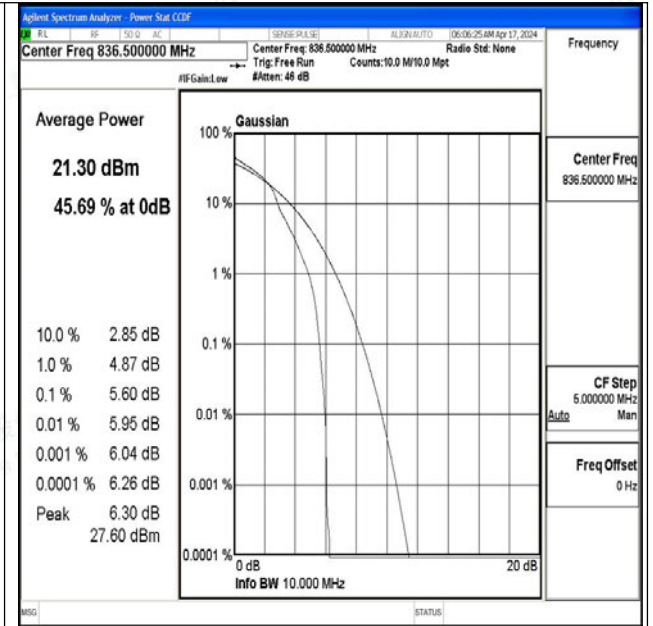

Band5-10MHz-16QAM-20525-1RB#0-PASS