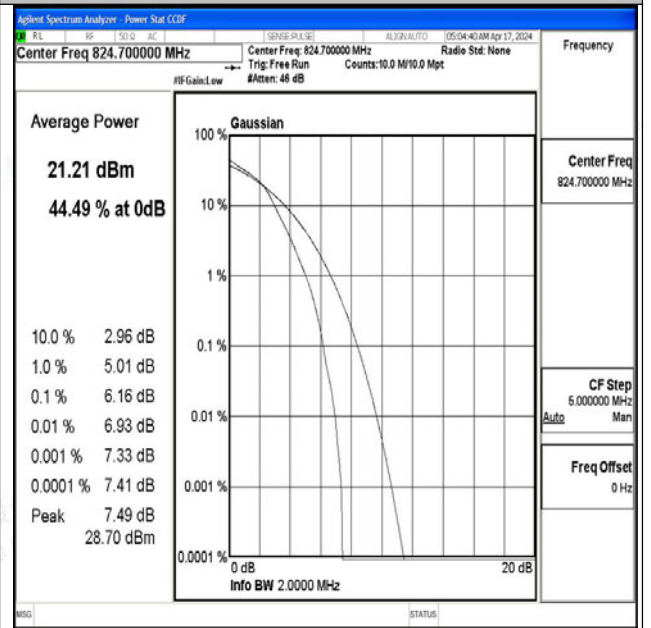

### Test Graphs

Band5-1.4MHz-QPSK-20407-1RB#0-PASS

Band5-1.4MHz-16QAM-20407-1RB#0-PASS

Band5-1.4MHz-QPSK-20407-6RB#0-PASS

Band5-1.4MHz-16QAM-20407-6RB#0-PASS

Band5-1.4MHz-QPSK-20525-1RB#0-PASS

Band5-1.4MHz-16QAM-20525-1RB#0-PASS