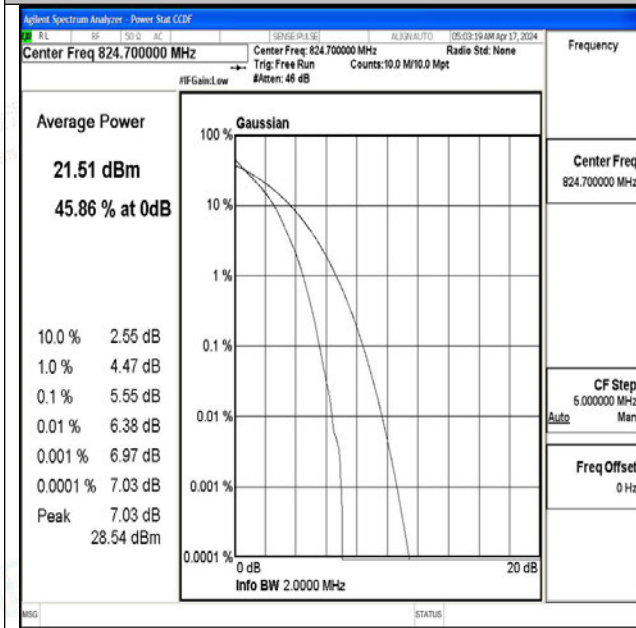

### Test Graphs

Band5-1.4MHz-QPSK-20407-1RB#0-PASS

Band5-1.4MHz-16QAM-20407-1RB#0-PASS

Band5-1.4MHz-QPSK-20407-6RB#0-PASS

Band5-1.4MHz-16QAM-20407-6RB#0-PASS

Band5-1.4MHz-QPSK-20525-1RB#0-PASS

Band5-1.4MHz-16QAM-20525-1RB#0-PASS