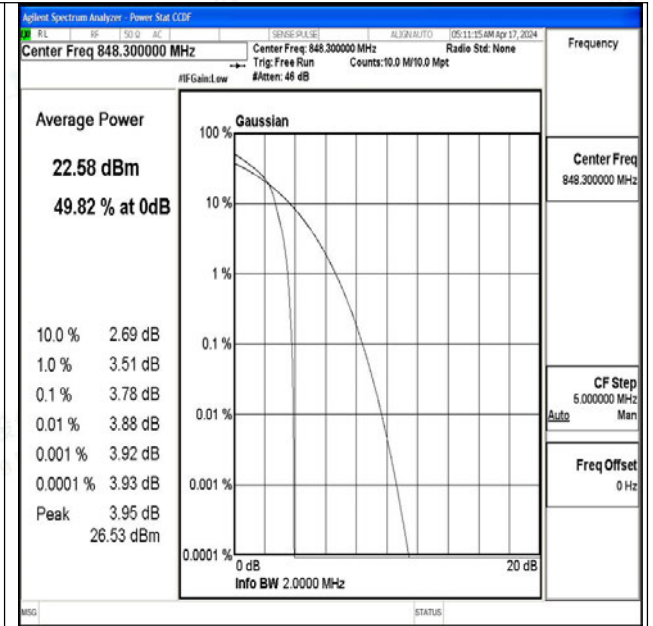

Band5-1.4MHz-16QAM-20643-1RB#0-PASS