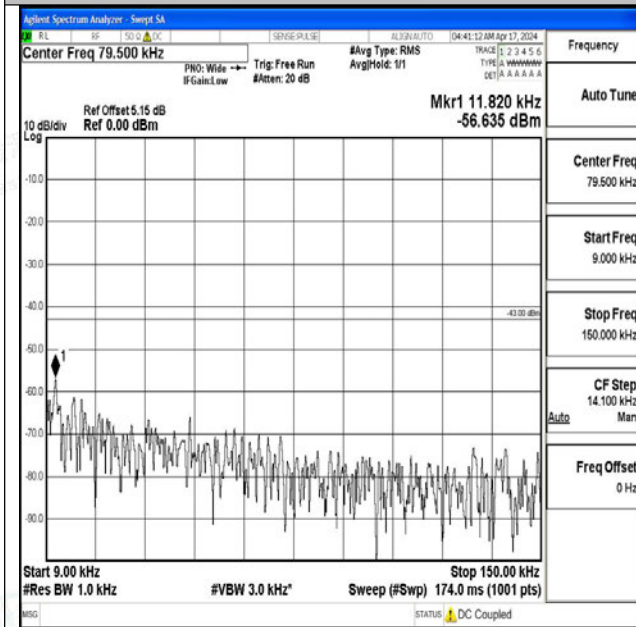

Band4_20MHz_16QAM_20175_1RB#0_0.009~0.15_0.0
09~0.15

Band4_20MHz_16QAM_20175_1RB#0_0.15~30_0.15~3
0

Band4_20MHz_16QAM_20175_1RB#0_30~1000_30~10
00

Band4_20MHz_16QAM_20175_1RB#0_1000~3000_100 0~3000

Band4_20MHz_16QAM_20175_1RB#0_3000~20000_30 00~20000