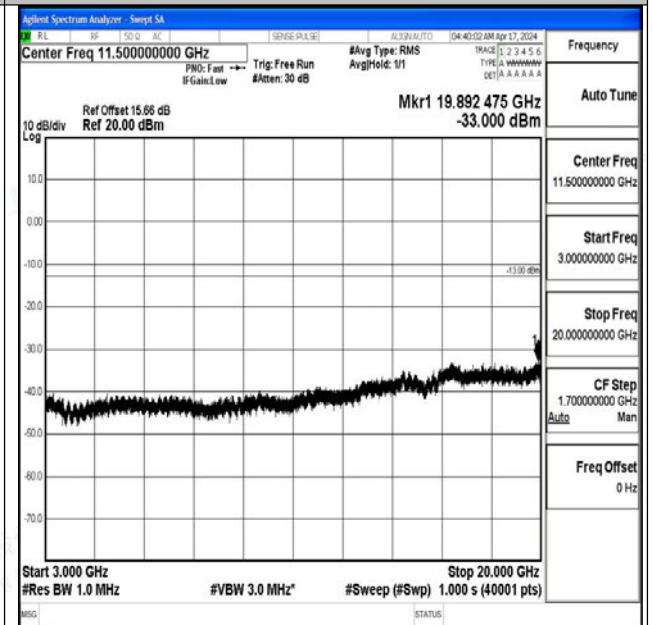

Band4_20MHz_16QAM_20050_1RB#0_0.15~30_0.15~3

0

Band4_20MHz_16QAM_20050_1RB#0_30~1000_30~10

00

Band4_20MHz_16QAM_20050_1RB#0_1000~3000_100

0~3000

Band4_20MHz_16QAM_20050_1RB#0_3000~20000_30

00~20000

Band4_20MHz_QPSK_20175_1RB#0_0.009~0.15_0.009~0.15

Band4_20MHz_QPSK_20175_1RB#0_0.15~30_0.15~30

Band4_20MHz_QPSK_20175_1RB#0_30~1000_30~1000

Band4_20MHz_QPSK_20175_1RB#0_1000~3000_1000~3000

Band4_20MHz_QPSK_20175_1RB#0_3000~20000_300
0~20000