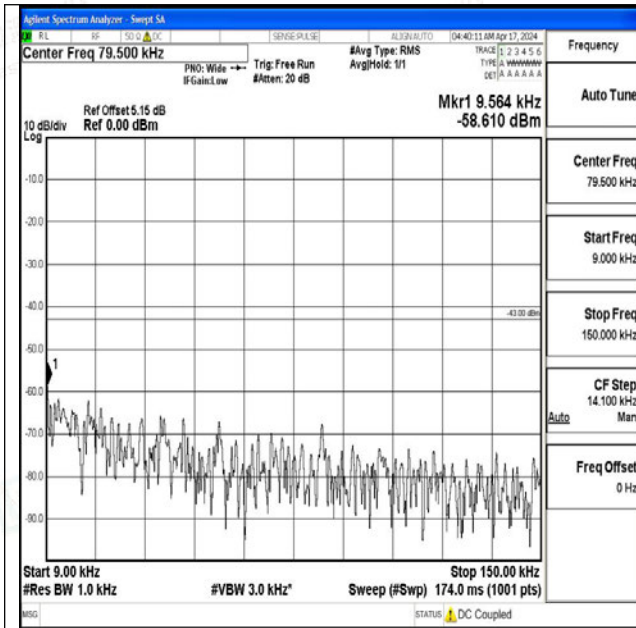

Band4_20MHz_16QAM_20050_1RB#0_0.15~30_0.15~3

0

Band4_20MHz_16QAM_20050_1RB#0_30~1000_30~10

00

Band4_20MHz_16QAM_20050_1RB#0_1000~3000_100

0~3000

Band4_20MHz_16QAM_20050_1RB#0_3000~20000_30

00~20000

Band4_20MHz_QPSK_20175_1RB#0_0.009~0.15_0.009~0.15

Band4_20MHz_QPSK_20175_1RB#0_0.15~30_0.15~30

Band4_20MHz_QPSK_20175_1RB#0_30~1000_30~1000

Band4_20MHz_QPSK_20175_1RB#0_1000~3000_1000~3000

Band4_20MHz_QPSK_20175_1RB#0_3000~20000_300
0~20000