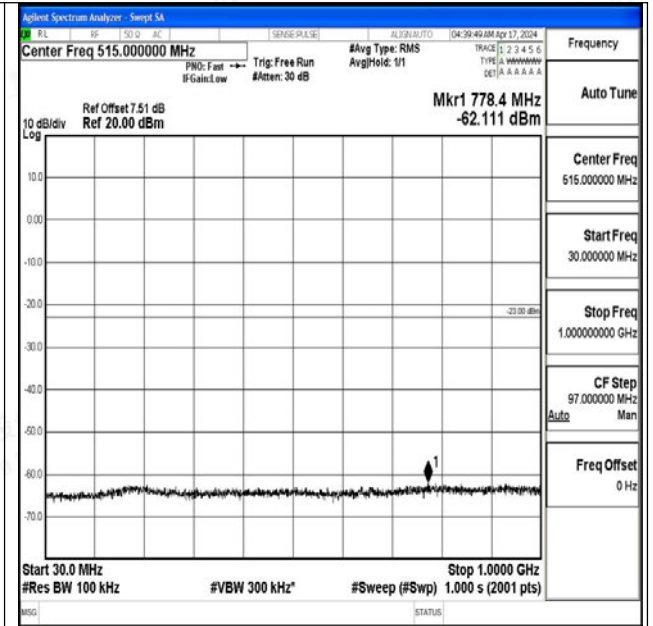

Band4_20MHz_16QAM_20050_1RB#0_0.15~30_0.15~3

0

Band4_20MHz_16QAM_20050_1RB#0_30~1000_30~10

00

Band4_20MHz_16QAM_20050_1RB#0_1000~3000_100

0~3000

Band4_20MHz_16QAM_20050_1RB#0_3000~20000_30

00~20000

Band4_20MHz_QPSK_20175_1RB#0_0.009~0.15_0.009~0.15

Band4_20MHz_QPSK_20175_1RB#0_0.15~30_0.15~30

Band4_20MHz_QPSK_20175_1RB#0_30~1000_30~1000

Band4_20MHz_QPSK_20175_1RB#0_1000~3000_1000~3000

Band4_20MHz_QPSK_20175_1RB#0_3000~20000_300
0~20000