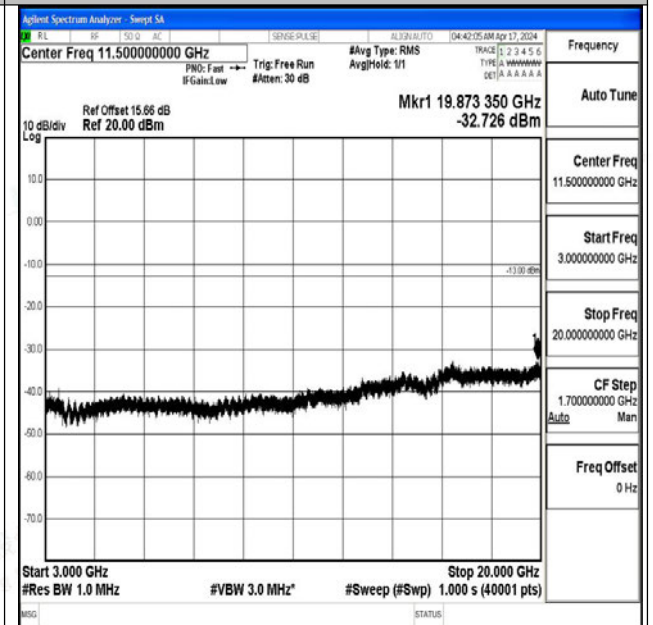

Band4_20MHz_16QAM_20300_1RB#0_3000~20000_30

00~20000