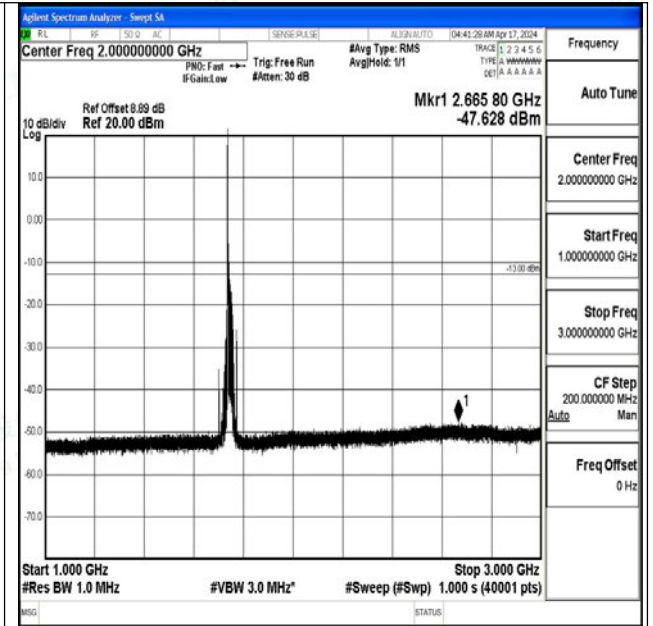

Band4_20MHz_QPSK_20300_1RB#0_0.009~0.15_0.009 ~0.15

Band4_20MHz_QPSK_20300_1RB#0_0.15~30_0.15~30

Band4_20MHz_QPSK_20300_1RB#0_30~1000_30~1000

0

Band4_20MHz_QPSK_20300_1RB#0_1000~3000_1000~3000

~3000

Band4_20MHz_QPSK_20300_1RB#0_3000~20000_3000~20000