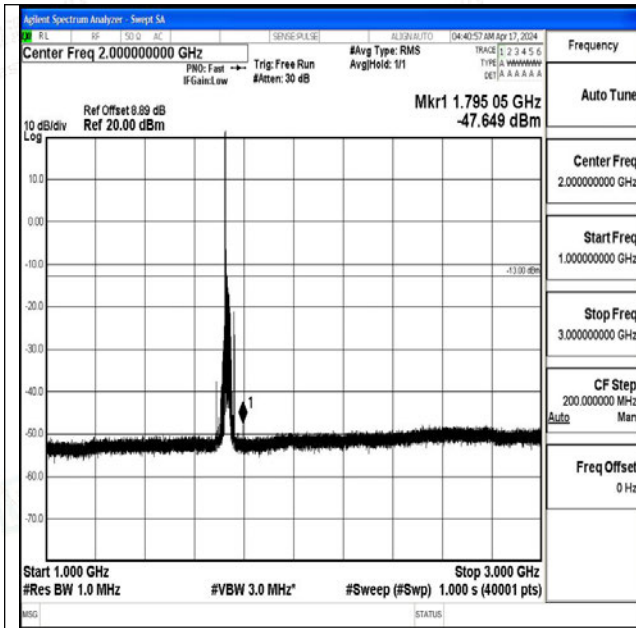

Band4_20MHz_16QAM_20175_1RB#0_0.009~0.15_0.0
09~0.15

Band4_20MHz_16QAM_20175_1RB#0_0.15~30_0.15~3
0

Band4_20MHz_16QAM_20175_1RB#0_30~1000_30~10
00

Band4_20MHz_16QAM_20175_1RB#0_1000~3000_100 0~3000

Band4_20MHz_16QAM_20175_1RB#0_3000~20000_30 00~20000