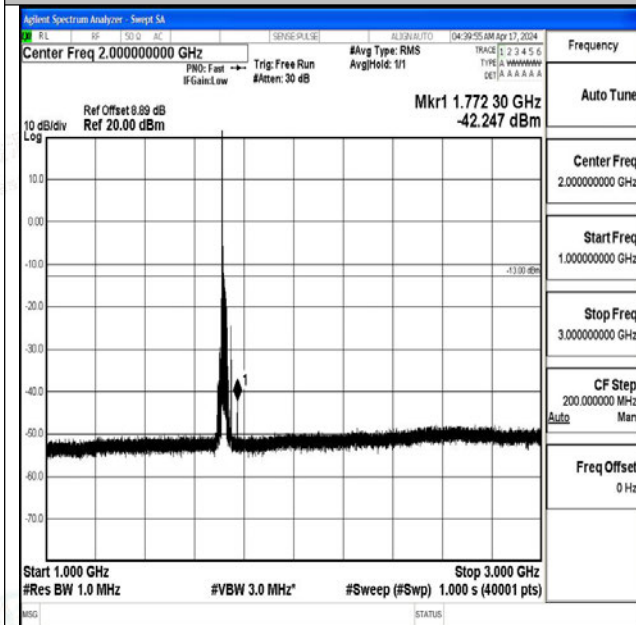

Band4_20MHz_16QAM_20050_1RB#0_0.15~30_0.15~3

0

Band4_20MHz_16QAM_20050_1RB#0_30~1000_30~10

00

Band4_20MHz_16QAM_20050_1RB#0_1000~3000_100

0~3000

Band4_20MHz_16QAM_20050_1RB#0_3000~20000_30

00~20000