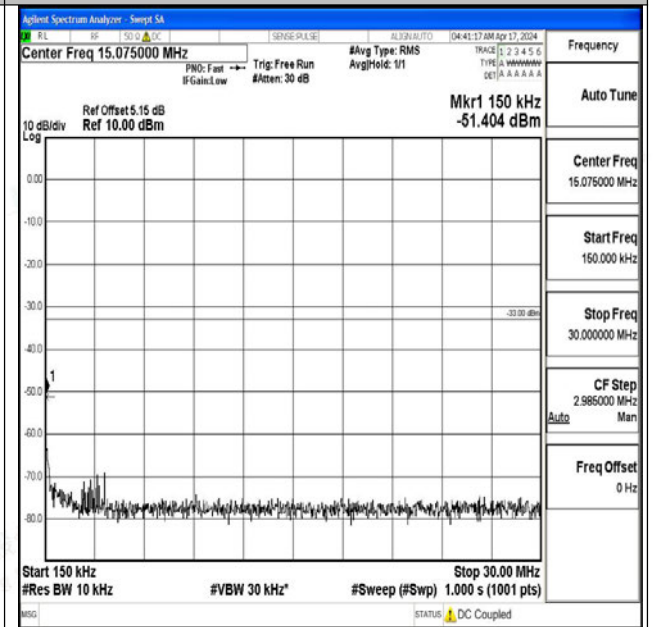

Band4_20MHz_QPSK_20300_1RB#0_0.15~30_0.15~30