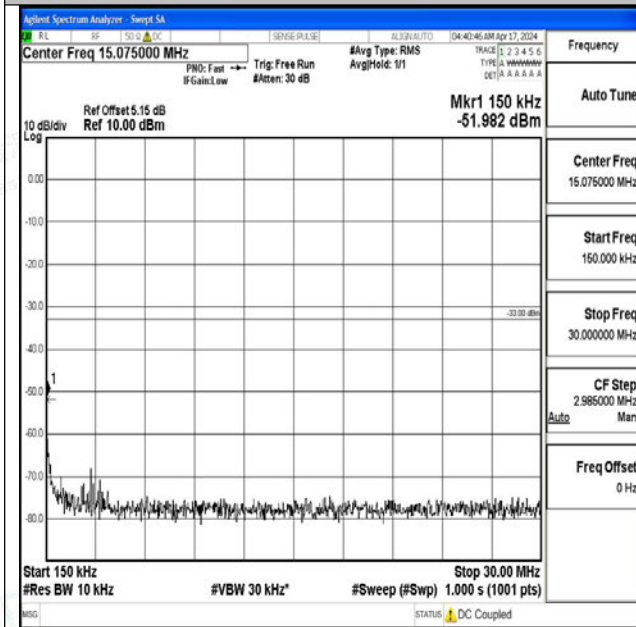

Band4_20MHz_16QAM_20175_1RB#0_0.15~30_0.15~3
0