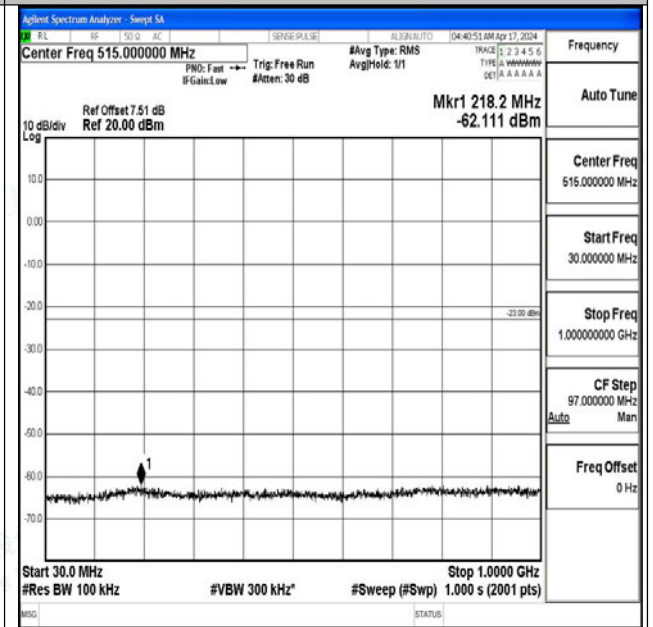

Band4_20MHz_16QAM_20175_1RB#0_30~1000_30~10
00