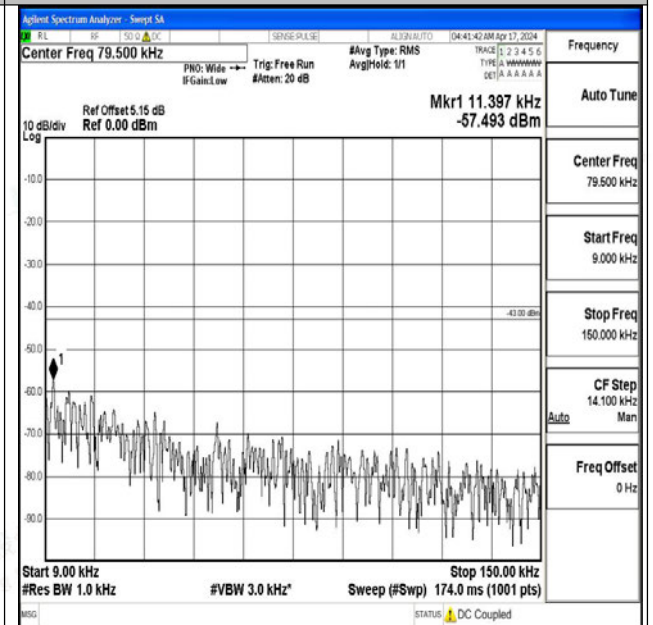

Band4_20MHz_QPSK_20300_1RB#0_0.009~0.15_0.009 ~0.15

Band4_20MHz_QPSK_20300_1RB#0_0.15~30_0.15~30

Band4_20MHz_QPSK_20300_1RB#0_30~1000_30~1000

0

Band4_20MHz_QPSK_20300_1RB#0_1000~3000_1000~3000

~3000

Band4_20MHz_QPSK_20300_1RB#0_3000~20000_3000~20000

0~20000

Band4_20MHz_16QAM_20300_1RB#0_0.009~0.15_0.009~0.15

09~0.15

Band4_20MHz_16QAM_20300_1RB#0_0.15~30_0.15~3

0

Band4_20MHz_16QAM_20300_1RB#0_30~1000_30~10

00

Band4_20MHz_16QAM_20300_1RB#0_1000~3000_100