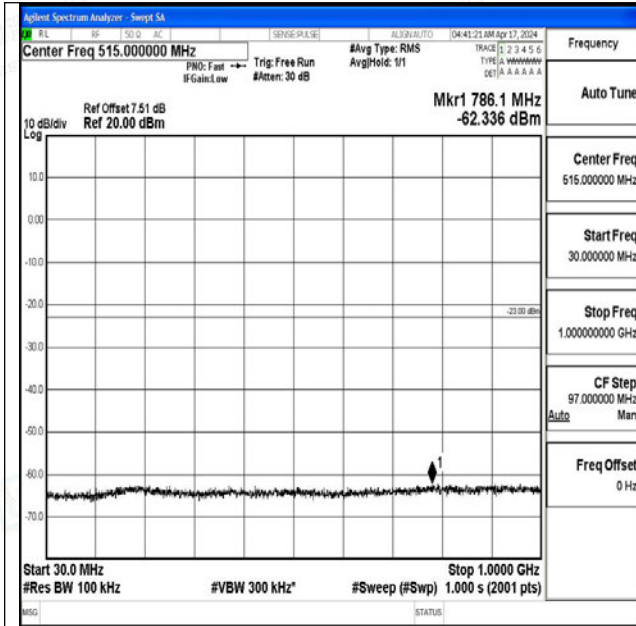

Band4_20MHz_QPSK_20300_1RB#0_30~1000_30~1000

0