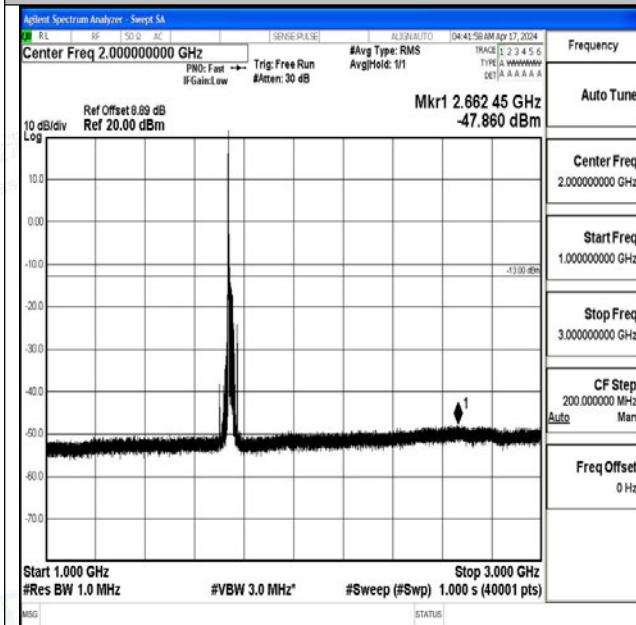

0~20000

Band4_20MHz_16QAM_20300_1RB#0_0.009~0.15_0.009~0.15

09~0.15

Band4_20MHz_16QAM_20300_1RB#0_0.15~30_0.15~3

0

Band4_20MHz_16QAM_20300_1RB#0_30~1000_30~10

00

Band4_20MHz_16QAM_20300_1RB#0_1000~3000_100