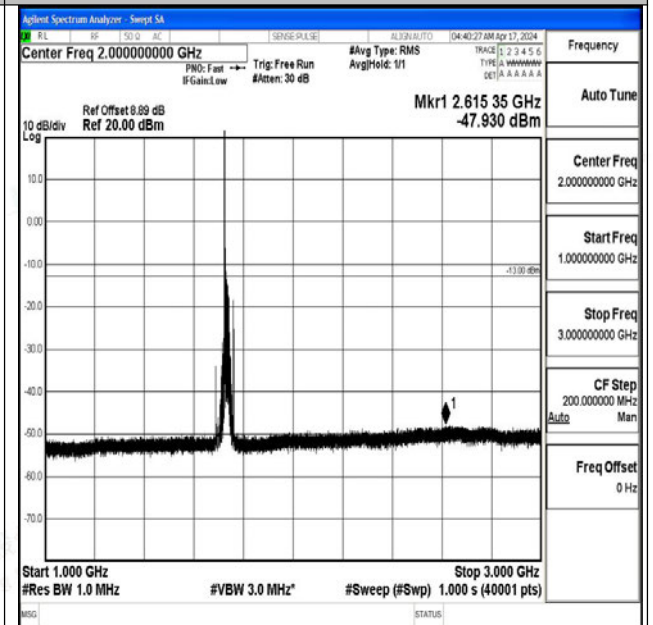

Band4_20MHz_16QAM_20050_1RB#0_0.15~30_0.15~3

0

Band4_20MHz_16QAM_20050_1RB#0_30~1000_30~10

00

Band4_20MHz_16QAM_20050_1RB#0_1000~3000_100

0~3000

Band4_20MHz_16QAM_20050_1RB#0_3000~20000_30

00~20000

Band4_20MHz_QPSK_20175_1RB#0_0.009~0.15_0.009~0.15

Band4_20MHz_QPSK_20175_1RB#0_0.15~30_0.15~30

Band4_20MHz_QPSK_20175_1RB#0_30~1000_30~1000

Band4_20MHz_QPSK_20175_1RB#0_1000~3000_1000~3000

Band4_20MHz_QPSK_20175_1RB#0_3000~20000_300
0~20000