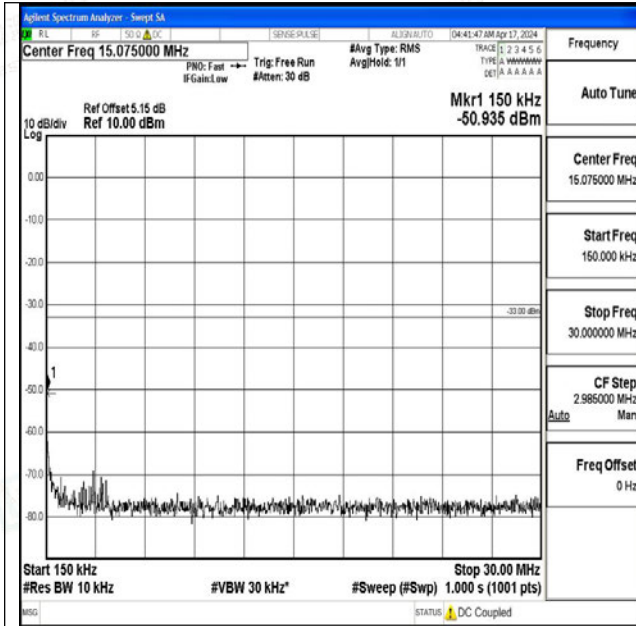

Band4_20MHz_16QAM_20300_1RB#0_0.15~30_0.15~3

0