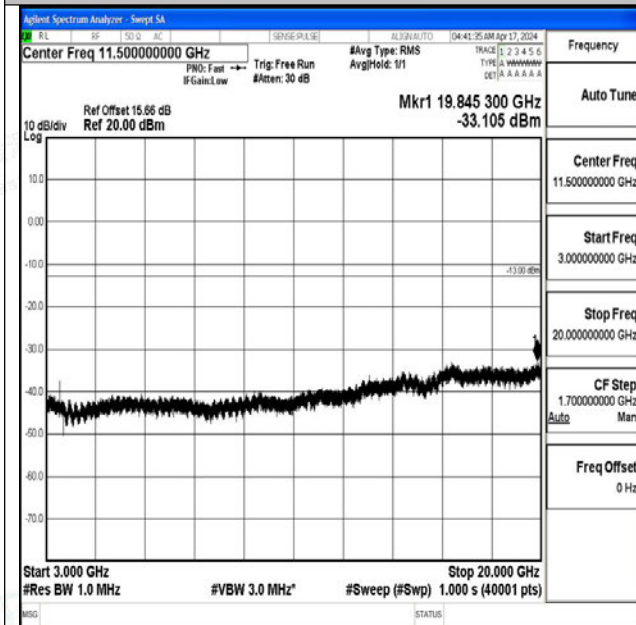

Band4_20MHz_QPSK_20300_1RB#0_0.009~0.15_0.009 ~0.15

Band4_20MHz_QPSK_20300_1RB#0_0.15~30_0.15~30

Band4_20MHz_QPSK_20300_1RB#0_30~1000_30~1000

0

Band4_20MHz_QPSK_20300_1RB#0_1000~3000_1000~3000

~3000

Band4_20MHz_QPSK_20300_1RB#0_3000~20000_3000~20000