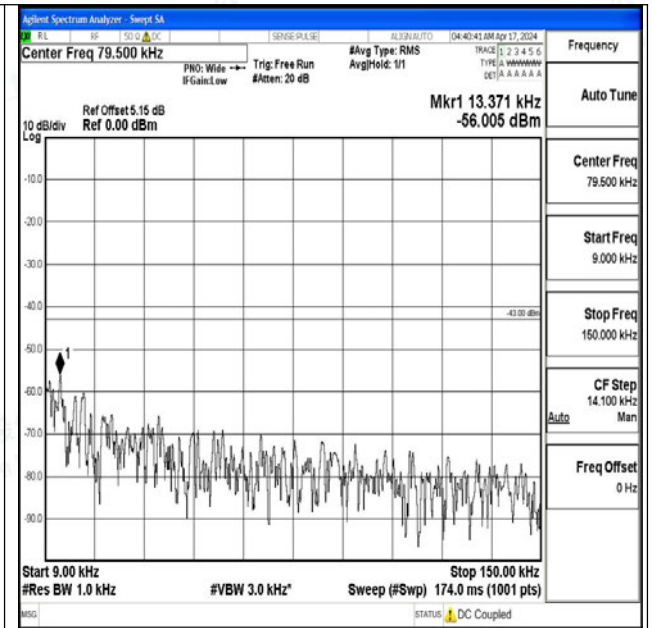

Band4_20MHz_QPSK_20175_1RB#0_0.009~0.15_0.009~0.15

Band4_20MHz_QPSK_20175_1RB#0_0.15~30_0.15~30

Band4_20MHz_QPSK_20175_1RB#0_30~1000_30~1000

Band4_20MHz_QPSK_20175_1RB#0_1000~3000_1000~3000

Band4_20MHz_QPSK_20175_1RB#0_3000~20000_300
0~20000