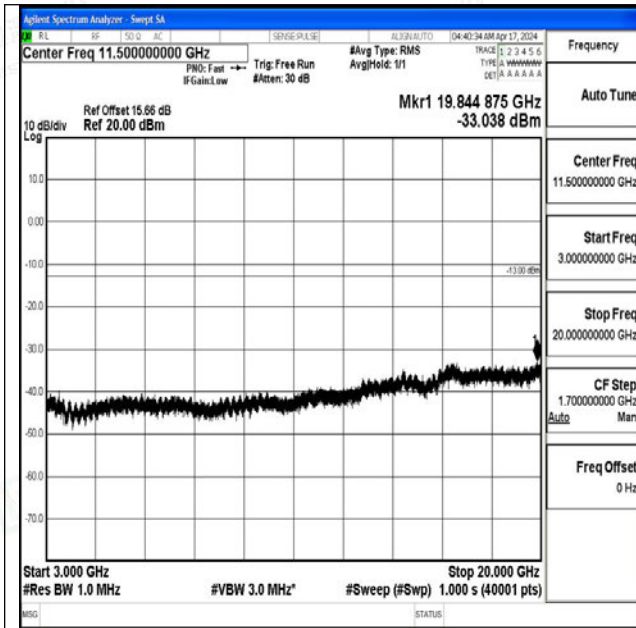

Band4_20MHz_QPSK_20175_1RB#0_0.009~0.15_0.009~0.15

Band4_20MHz_QPSK_20175_1RB#0_0.15~30_0.15~30

Band4_20MHz_QPSK_20175_1RB#0_30~1000_30~1000

Band4_20MHz_QPSK_20175_1RB#0_1000~3000_1000~3000

Band4_20MHz_QPSK_20175_1RB#0_3000~20000_300
0~20000

Band4_20MHz_16QAM_20175_1RB#0_0.009~0.15_0.0
09~0.15

Band4_20MHz_16QAM_20175_1RB#0_0.15~30_0.15~3
0

Band4_20MHz_16QAM_20175_1RB#0_30~1000_30~10
00

Band4_20MHz_16QAM_20175_1RB#0_1000~3000_100 0~3000

Band4_20MHz_16QAM_20175_1RB#0_3000~20000_30 00~20000