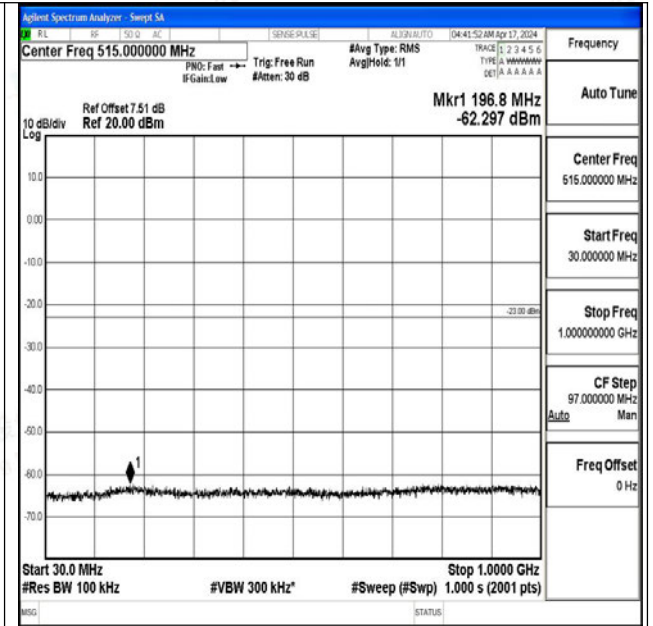

0~20000

Band4_20MHz_16QAM_20300_1RB#0_0.009~0.15_0.009~0.15

09~0.15

Band4_20MHz_16QAM_20300_1RB#0_0.15~30_0.15~3

0

Band4_20MHz_16QAM_20300_1RB#0_30~1000_30~10

00

Band4_20MHz_16QAM_20300_1RB#0_1000~3000_100