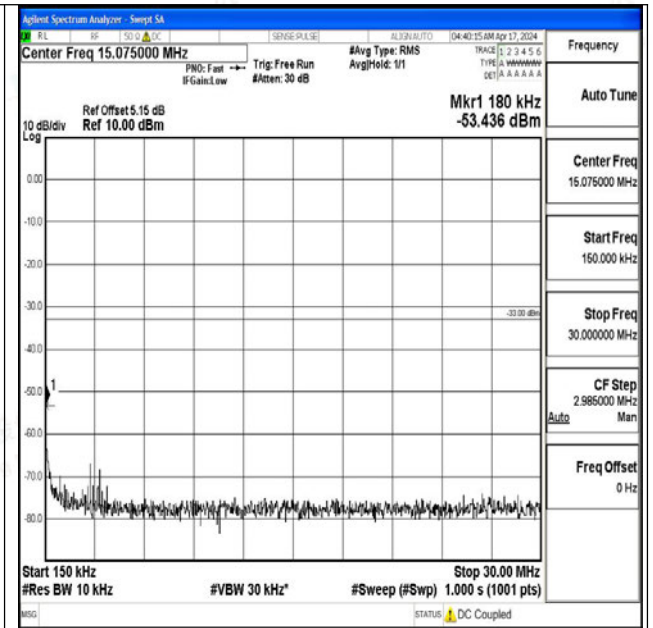

Band4_20MHz_16QAM_20050_1RB#0_0.15~30_0.15~3

0

Band4_20MHz_16QAM_20050_1RB#0_30~1000_30~10

00

Band4_20MHz_16QAM_20050_1RB#0_1000~3000_100

0~3000

Band4_20MHz_16QAM_20050_1RB#0_3000~20000_30

00~20000

Band4_20MHz_QPSK_20175_1RB#0_0.009~0.15_0.009~0.15

Band4_20MHz_QPSK_20175_1RB#0_0.15~30_0.15~30

Band4_20MHz_QPSK_20175_1RB#0_30~1000_30~1000

Band4_20MHz_QPSK_20175_1RB#0_1000~3000_1000~3000

Band4_20MHz_QPSK_20175_1RB#0_3000~20000_300
0~20000