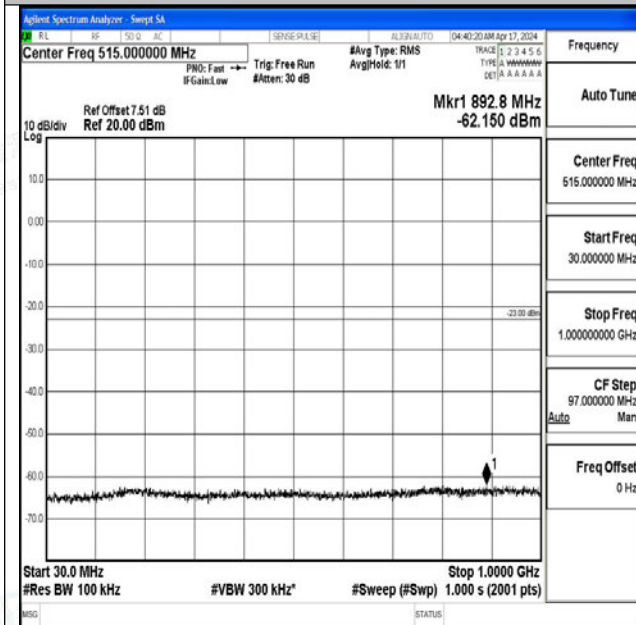

Band4_20MHz_16QAM_20050_1RB#0_0.15~30_0.15~3

0

Band4_20MHz_16QAM_20050_1RB#0_30~1000_30~10

00

Band4_20MHz_16QAM_20050_1RB#0_1000~3000_100

0~3000

Band4_20MHz_16QAM_20050_1RB#0_3000~20000_30

00~20000

Band4_20MHz_QPSK_20175_1RB#0_0.009~0.15_0.009~0.15

Band4_20MHz_QPSK_20175_1RB#0_0.15~30_0.15~30

Band4_20MHz_QPSK_20175_1RB#0_30~1000_30~1000

Band4_20MHz_QPSK_20175_1RB#0_1000~3000_1000~3000

Band4_20MHz_QPSK_20175_1RB#0_3000~20000_300
0~20000