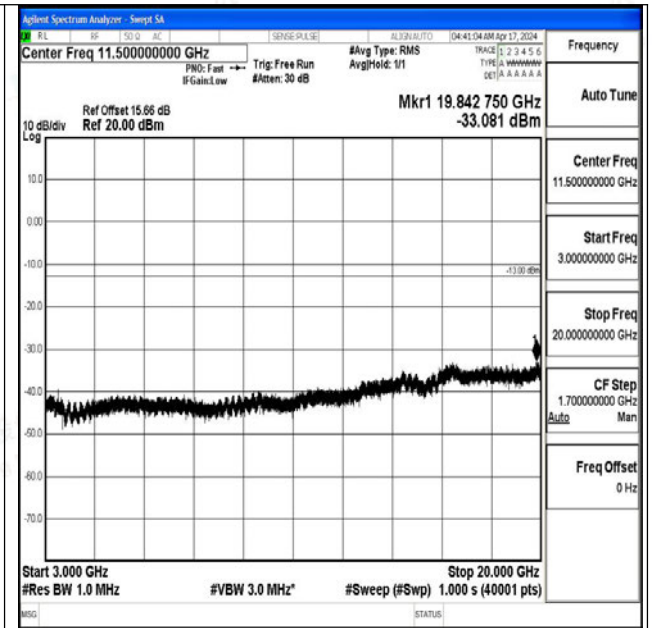

Band4_20MHz_16QAM_20175_1RB#0_0.009~0.15_0.0
09~0.15

Band4_20MHz_16QAM_20175_1RB#0_0.15~30_0.15~3
0

Band4_20MHz_16QAM_20175_1RB#0_30~1000_30~10
00

Band4_20MHz_16QAM_20175_1RB#0_1000~3000_100 0~3000

Band4_20MHz_16QAM_20175_1RB#0_3000~20000_30 00~20000

Band4_20MHz_QPSK_20300_1RB#0_0.009~0.15_0.009 ~0.15

Band4_20MHz_QPSK_20300_1RB#0_0.15~30_0.15~30

Band4_20MHz_QPSK_20300_1RB#0_30~1000_30~1000

0

Band4_20MHz_QPSK_20300_1RB#0_1000~3000_1000~3000

~3000

Band4_20MHz_QPSK_20300_1RB#0_3000~20000_3000~20000