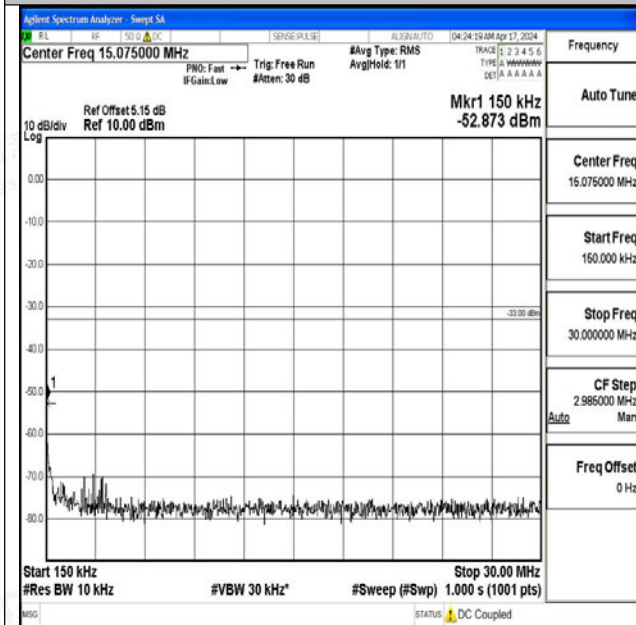

Band4_15MHz_QPSK_20025_1RB#0_1000~3000_1000~3000

Band4_15MHz_QPSK_20025_1RB#0_3000~20000_300
0~20000

Band4_15MHz_16QAM_20025_1RB#0_0.009~0.15_0.0
09~0.15

Band4_15MHz_16QAM_20025_1RB#0_0.15~30_0.15~3
0

Band4_15MHz_16QAM_20025_1RB#0_30~1000_30~10
00