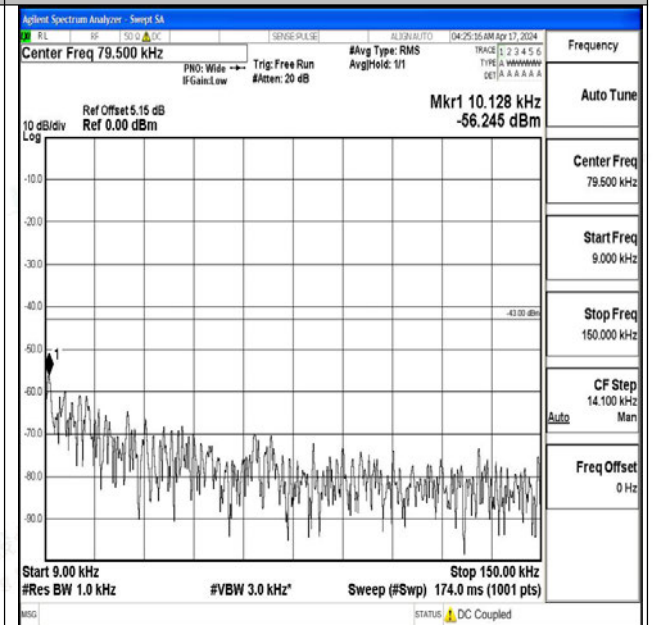

Band4_15MHz_16QAM_20175_1RB#0_0.009~0.15_0.009~0.15