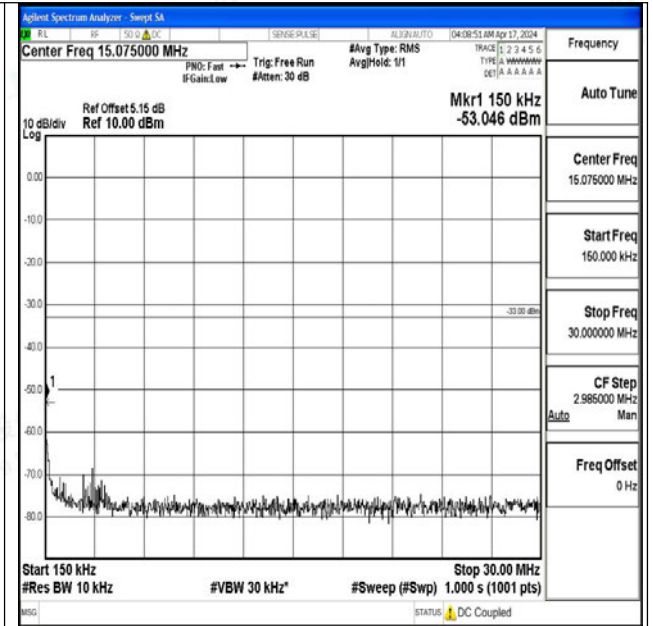

0~3000

Band4_10MHz_16QAM_20000_1RB#0_3000~20000_30

00~20000

Band4_10MHz_QPSK_20175_1RB#0_0.009~0.15_0.009~0.15

Band4_10MHz_QPSK_20175_1RB#0_0.15~30_0.15~30

Band4_10MHz_QPSK_20175_1RB#0_30~1000_30~1000

Band4_10MHz_QPSK_20175_1RB#0_1000~3000_1000~3000