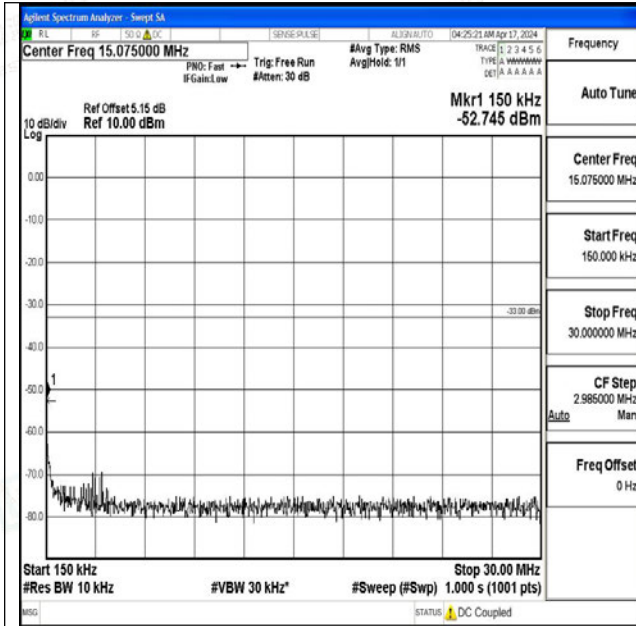

Band4_15MHz_QPSK_20175_1RB#0_1000~3000_1000~3000

Band4_15MHz_QPSK_20175_1RB#0_3000~20000_3000~20000

Band4_15MHz_16QAM_20175_1RB#0_0.009~0.15_0.009~0.15

Band4_15MHz_16QAM_20175_1RB#0_0.15~30_0.15~3

0

Band4_15MHz_16QAM_20175_1RB#0_30~1000_30~10