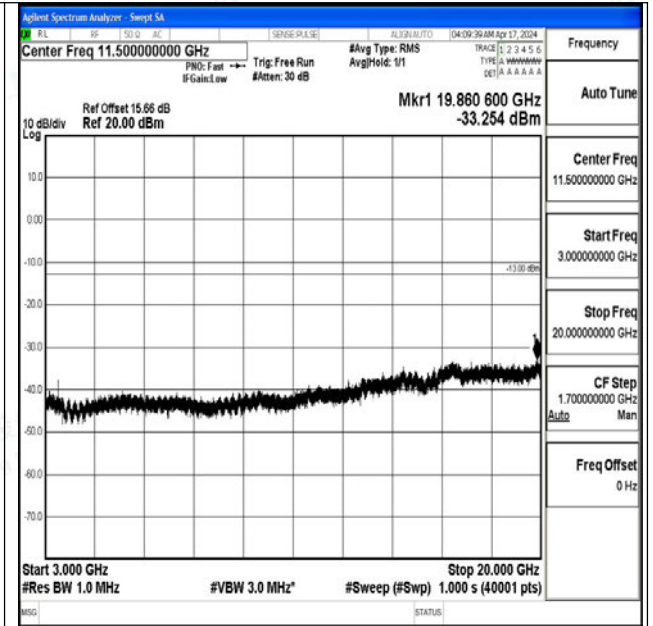

Band4_10MHz_QPSK_20175_1RB#0_3000~20000_300
0~20000

Band4_10MHz_16QAM_20175_1RB#0_0.009~0.15_0.0
09~0.15

Band4_10MHz_16QAM_20175_1RB#0_0.15~30_0.15~3
0

Band4_10MHz_16QAM_20175_1RB#0_30~1000_30~10
00

Band4_10MHz_16QAM_20175_1RB#0_1000~3000_100
0~3000