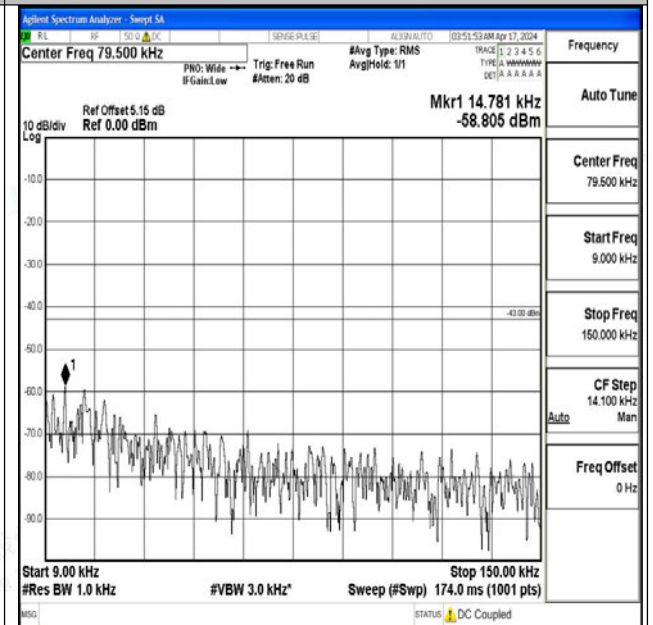

Band4_5MHz_QPSK_20175_1RB#0_0.009~0.15_0.009~0.15

Band4_5MHz_QPSK_20175_1RB#0_0.15~30_0.15~30

Band4_5MHz_QPSK_20175_1RB#0_30~1000_30~1000

Band4_5MHz_QPSK_20175_1RB#0_1000~3000_1000~3000

Band4_5MHz_QPSK_20175_1RB#0_3000~20000_3000~20000