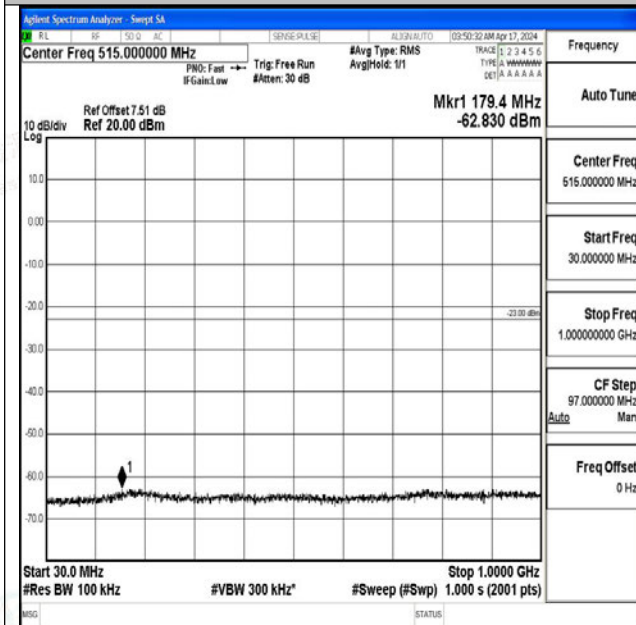

Band4_5MHz_QPSK_19975_1RB#0_0.009~0.15_0.009~0.15

Band4_5MHz_QPSK_19975_1RB#0_0.15~30_0.15~30

Band4_5MHz_QPSK_19975_1RB#0_30~1000_30~1000

Band4_5MHz_QPSK_19975_1RB#0_1000~3000_1000~3000

Band4_5MHz_QPSK_19975_1RB#0_3000~20000_3000~20000