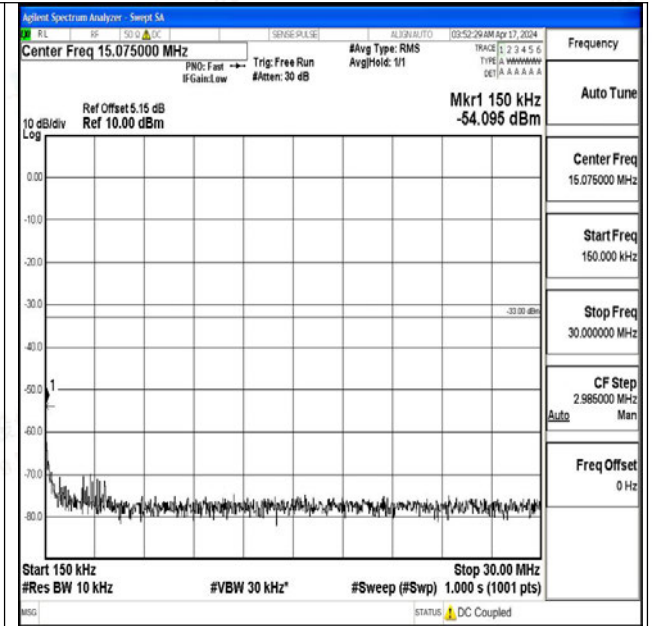

Band4_5MHz_QPSK_20375_1RB#0_0.15~30_0.15~30