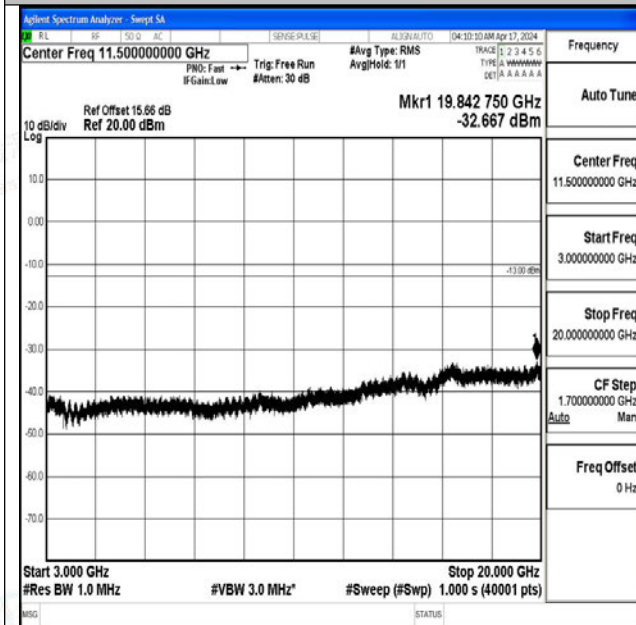

Band4_10MHz_16QAM_20175_1RB#0_3000~20000_30
00~20000

Band4_10MHz_QPSK_20350_1RB#0_0.009~0.15_0.009
~0.15

Band4_10MHz_QPSK_20350_1RB#0_0.15~30_0.15~30

Band4_10MHz_QPSK_20350_1RB#0_30~1000_30~1000
0

Band4_10MHz_QPSK_20350_1RB#0_1000~3000_1000~3000
~3000