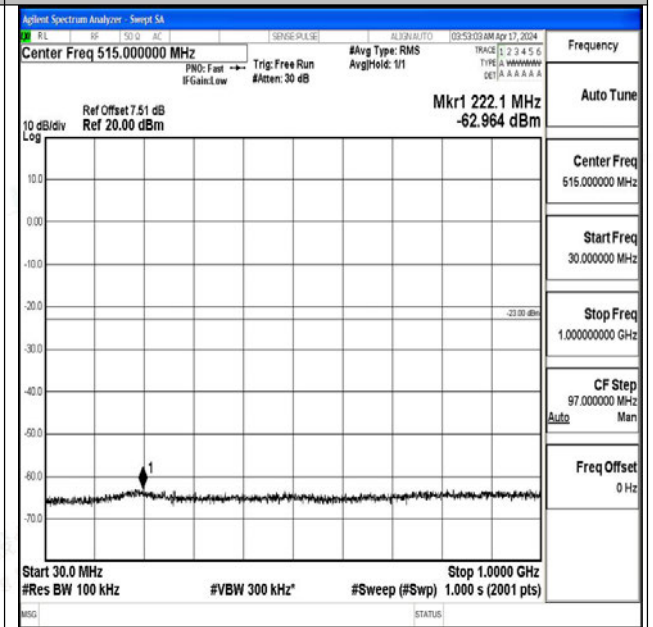

Band4_5MHz_16QAM_20375_1RB#0_30~1000_30~1000

0