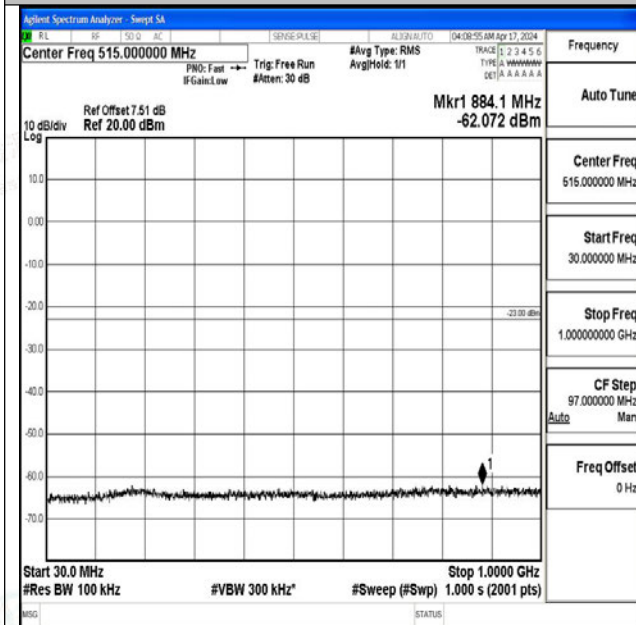

0~3000

Band4_10MHz_16QAM_20000_1RB#0_3000~20000_30

00~20000

Band4_10MHz_QPSK_20175_1RB#0_0.009~0.15_0.009~0.15

Band4_10MHz_QPSK_20175_1RB#0_0.15~30_0.15~30

Band4_10MHz_QPSK_20175_1RB#0_30~1000_30~1000

Band4_10MHz_QPSK_20175_1RB#0_1000~3000_1000~3000