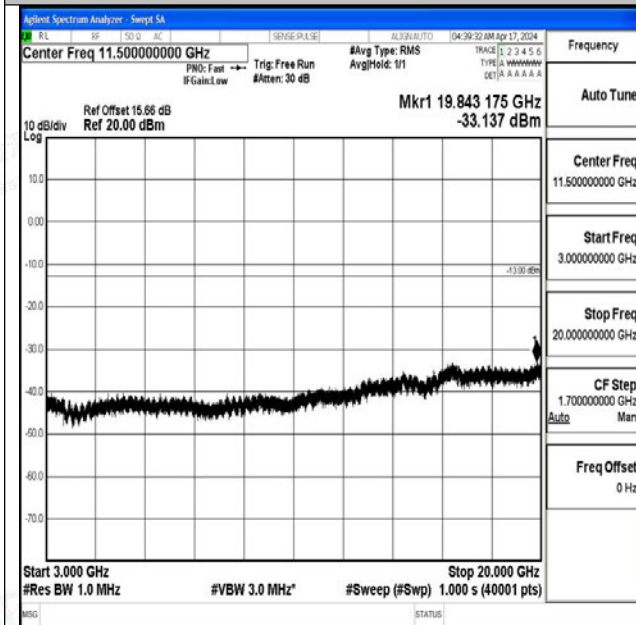

Band4_20MHz_QPSK_20050_1RB#0_3000~20000_3000~20000

0~20000