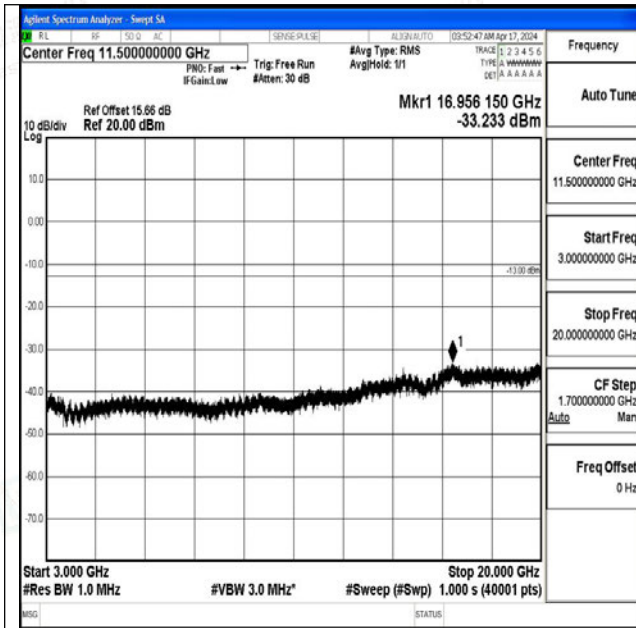

Band4_5MHz_QPSK_20375_1RB#0_0.009~0.15_0.009~0.15

Band4_5MHz_QPSK_20375_1RB#0_0.15~30_0.15~30

Band4_5MHz_QPSK_20375_1RB#0_30~1000_30~1000

Band4_5MHz_QPSK_20375_1RB#0_1000~3000_1000~3000

Band4_5MHz_QPSK_20375_1RB#0_3000~20000_3000~20000