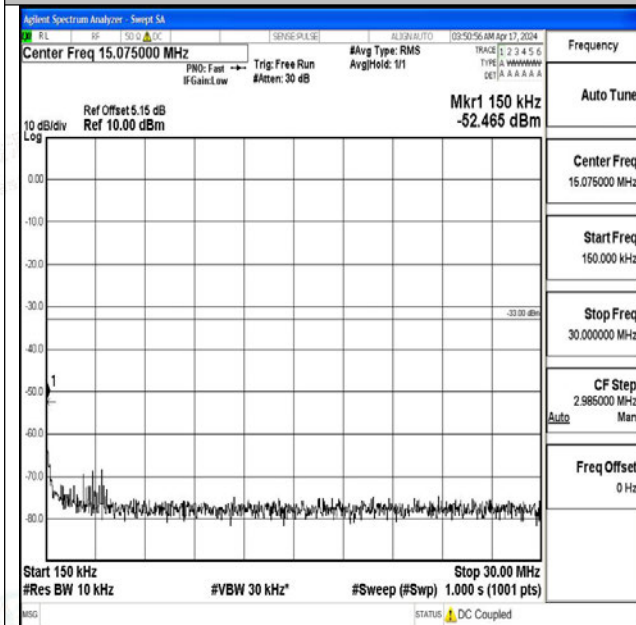

Band4_5MHz_16QAM_19975_1RB#0_0.15~30_0.15~30