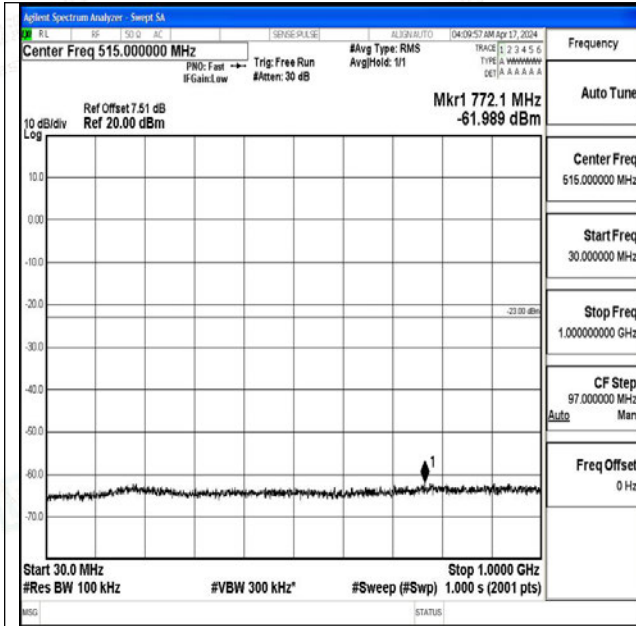

Band4_10MHz_16QAM_20175_1RB#0_3000~20000_30
00~20000

Band4_10MHz_QPSK_20350_1RB#0_0.009~0.15_0.009
~0.15

Band4_10MHz_QPSK_20350_1RB#0_0.15~30_0.15~30

Band4_10MHz_QPSK_20350_1RB#0_30~1000_30~1000
0

Band4_10MHz_QPSK_20350_1RB#0_1000~3000_1000~3000
~3000