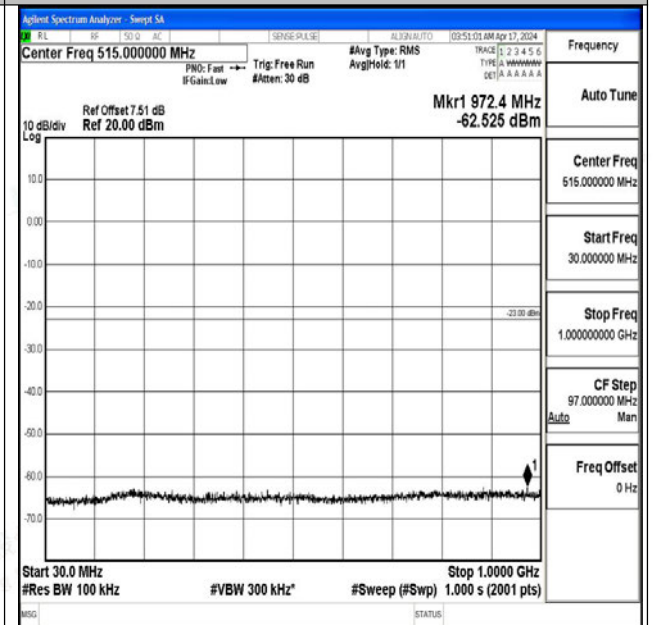

Band4_5MHz_16QAM_19975_1RB#0_30~1000_30~1000

0