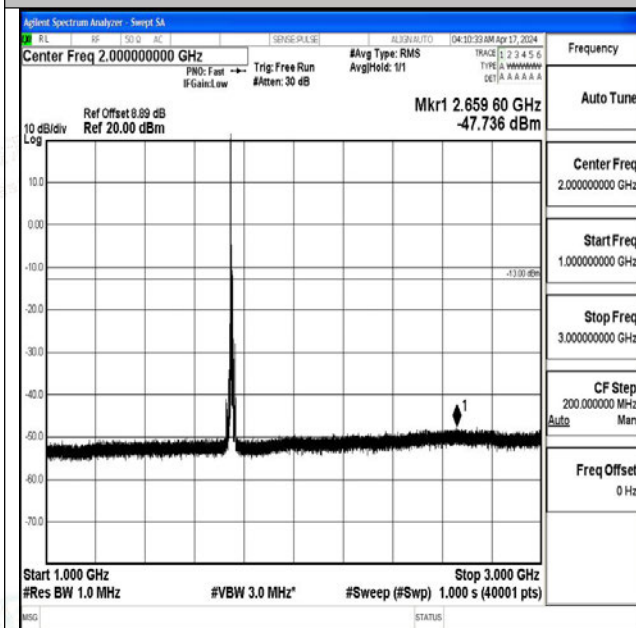

Band4_10MHz_16QAM_20350_1RB#0_1000~3000_100

0~3000