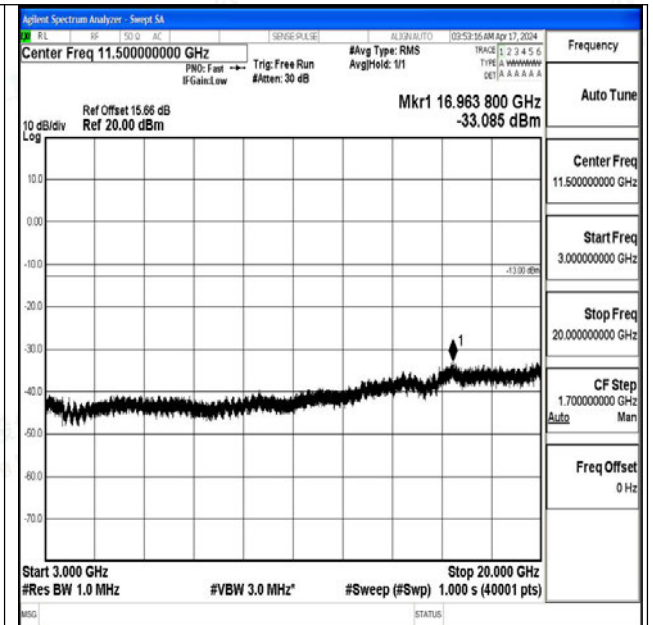

Band4_5MHz_16QAM_20375_1RB#0_0.009~0.15_0.009~0.15

Band4_5MHz_16QAM_20375_1RB#0_0.15~30_0.15~30

Band4_5MHz_16QAM_20375_1RB#0_30~1000_30~1000

0

Band4_5MHz_16QAM_20375_1RB#0_1000~3000_1000
~3000

Band4_5MHz_16QAM_20375_1RB#0_3000~20000_300
0~20000