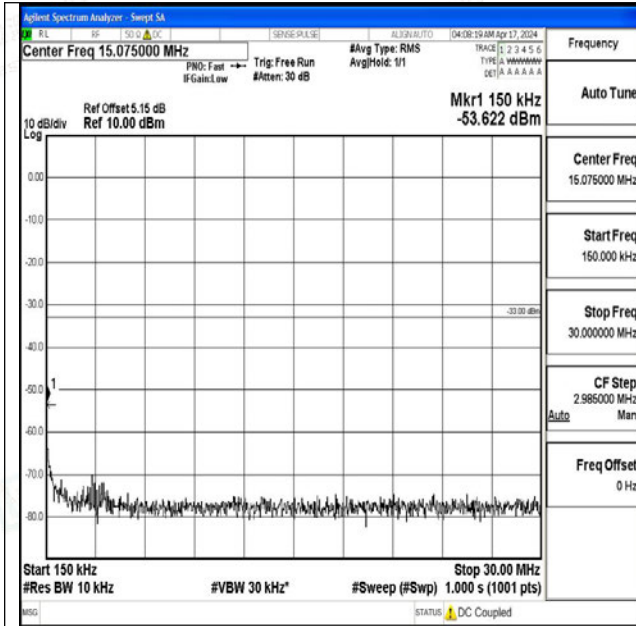

Band4_10MHz_16QAM_20000_1RB#0_0.15~30_0.15~3

0