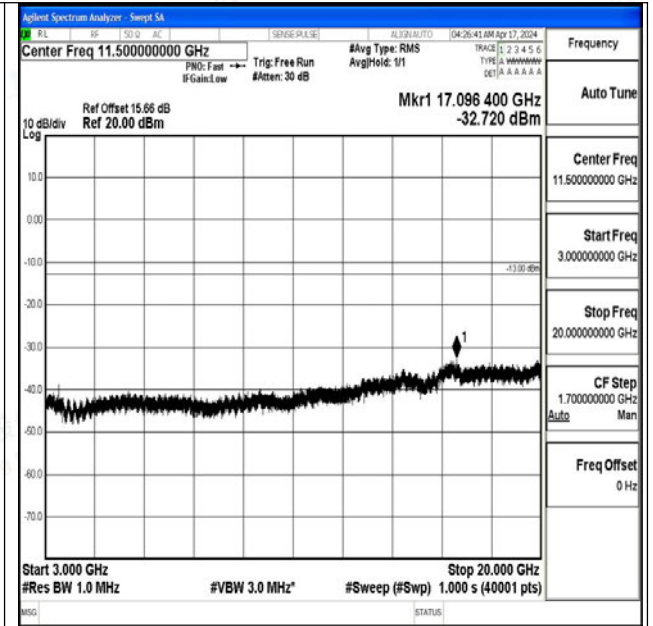

Band4_15MHz_16QAM_20325_1RB#0_3000~20000_30 00~20000