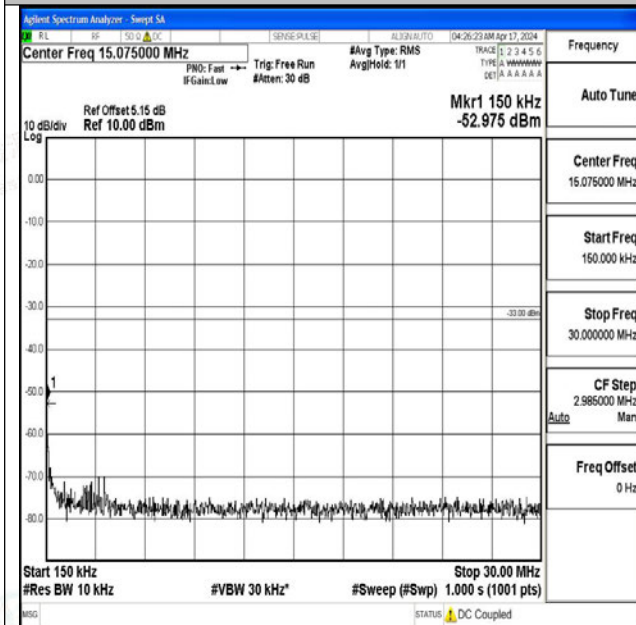

Band4_15MHz_QPSK_20325_1RB#0_1000~3000_1000~3000

Band4_15MHz_QPSK_20325_1RB#0_3000~20000_300
0~20000

Band4_15MHz_16QAM_20325_1RB#0_0.009~0.15_0.0
09~0.15

Band4_15MHz_16QAM_20325_1RB#0_0.15~30_0.15~3
0

Band4_15MHz_16QAM_20325_1RB#0_30~1000_30~10
00