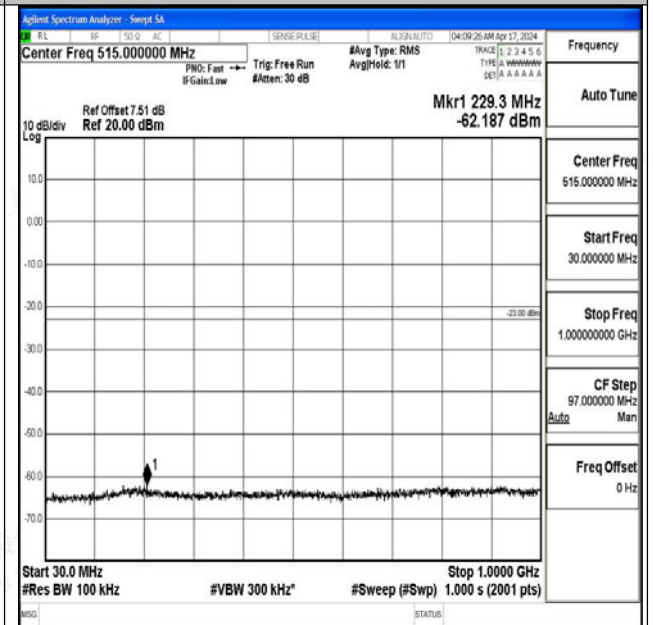

Band4_10MHz_16QAM_20175_1RB#0_30~1000_30~10
00