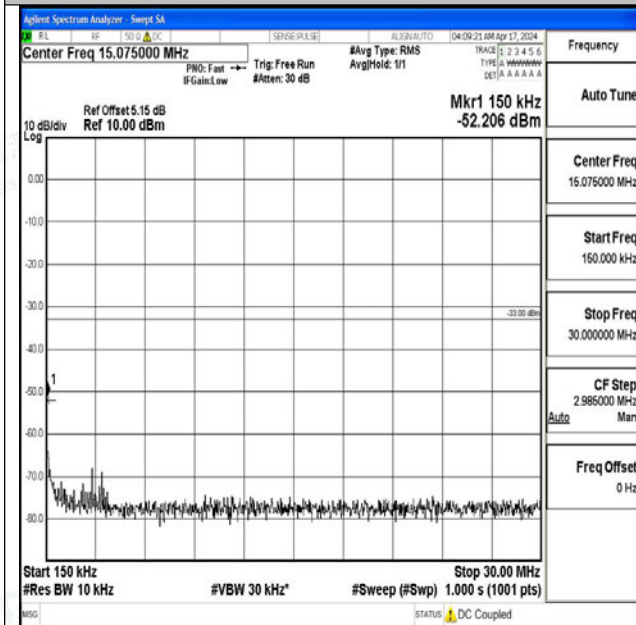

Band4_10MHz_16QAM_20175_1RB#0_0.15~30_0.15~3
0