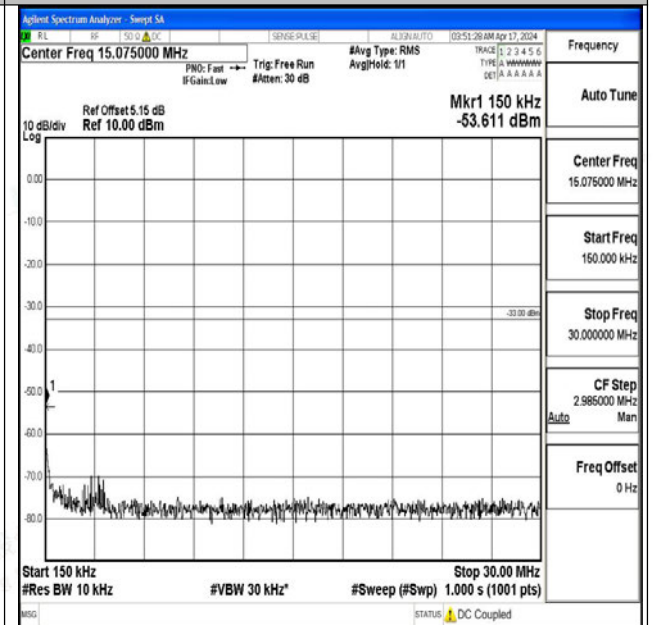

Band4_5MHz_QPSK_20175_1RB#0_0.15~30_0.15~30