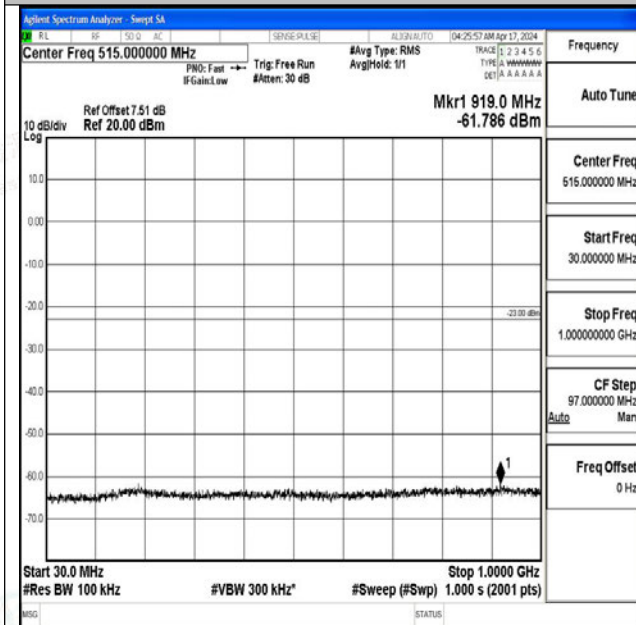

00

Band4_15MHz_16QAM_20175_1RB#0_1000~3000_100

0~3000

Band4_15MHz_16QAM_20175_1RB#0_3000~20000_30

00~20000

Band4_15MHz_QPSK_20325_1RB#0_0.009~0.15_0.009~0.15

Band4_15MHz_QPSK_20325_1RB#0_0.15~30_0.15~30

Band4_15MHz_QPSK_20325_1RB#0_30~1000_30~1000