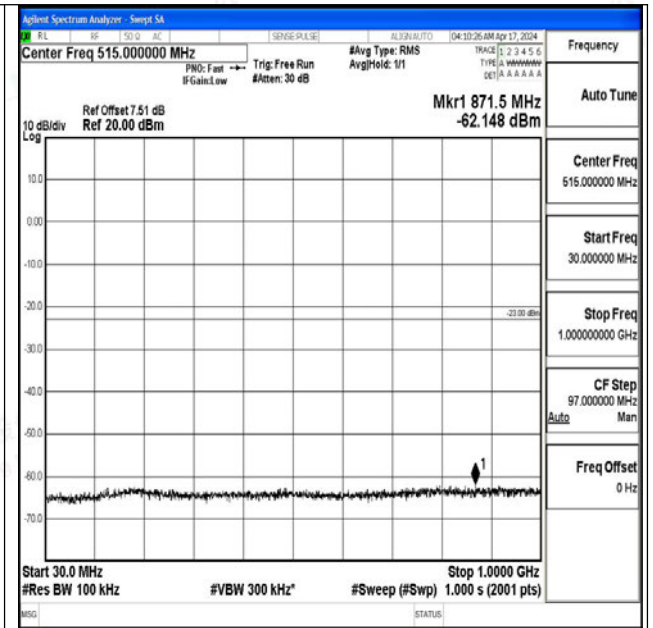

Band4_10MHz_QPSK_20350_1RB#0_3000~20000_3000~20000
0~20000

Band4_10MHz_16QAM_20350_1RB#0_0.009~0.15_0.009~0.15
09~0.15

Band4_10MHz_16QAM_20350_1RB#0_0.15~30_0.15~3

0

Band4_10MHz_16QAM_20350_1RB#0_30~1000_30~10