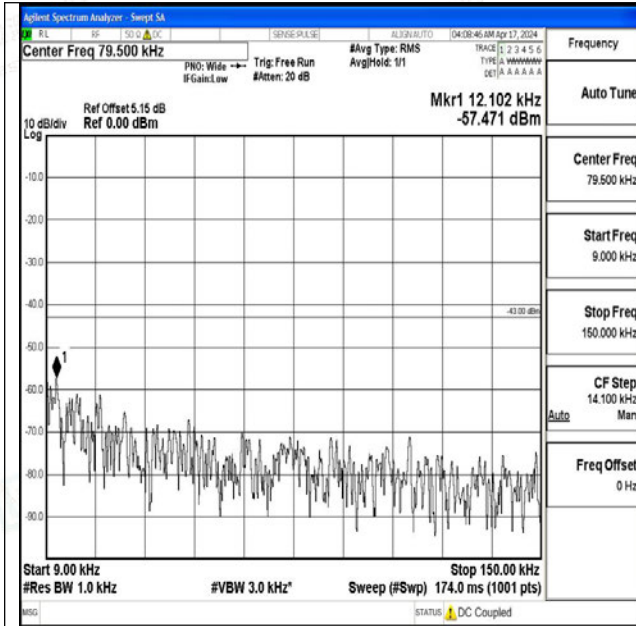

Band4_10MHz_QPSK_20175_1RB#0_0.009~0.15_0.009~0.15