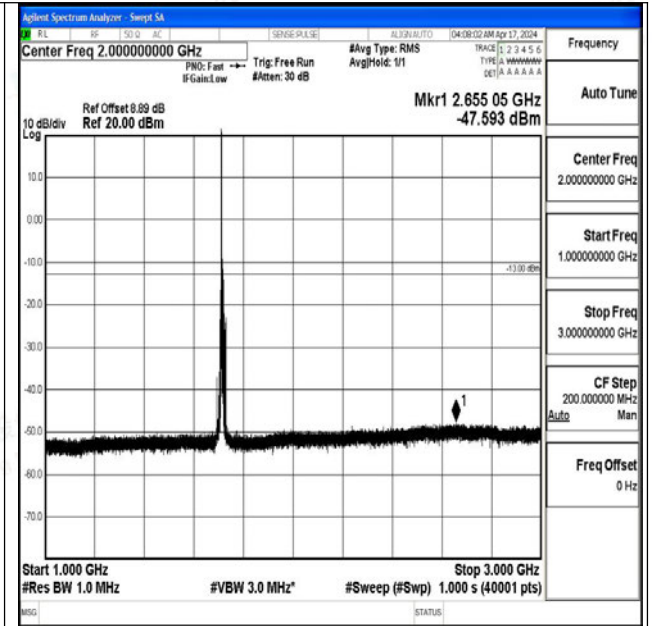

Band4_10MHz_QPSK_20000_1RB#0_0.009~0.15_0.009
~0.15

Band4_10MHz_QPSK_20000_1RB#0_0.15~30_0.15~30

Band4_10MHz_QPSK_20000_1RB#0_30~1000_30~1000

0

Band4_10MHz_QPSK_20000_1RB#0_1000~3000_1000~3000

~3000

Band4_10MHz_QPSK_20000_1RB#0_3000~20000_3000~20000