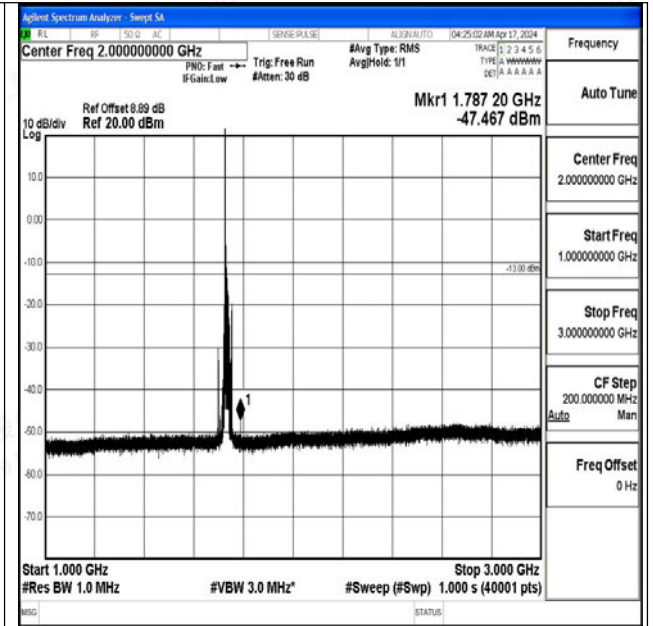

Band4_15MHz_16QAM_20025_1RB#0_1000~3000_100
0~3000

Band4_15MHz_16QAM_20025_1RB#0_3000~20000_30
00~20000

Band4_15MHz_QPSK_20175_1RB#0_0.009~0.15_0.009
~0.15

Band4_15MHz_QPSK_20175_1RB#0_0.15~30_0.15~30

Band4_15MHz_QPSK_20175_1RB#0_30~1000_30~1000