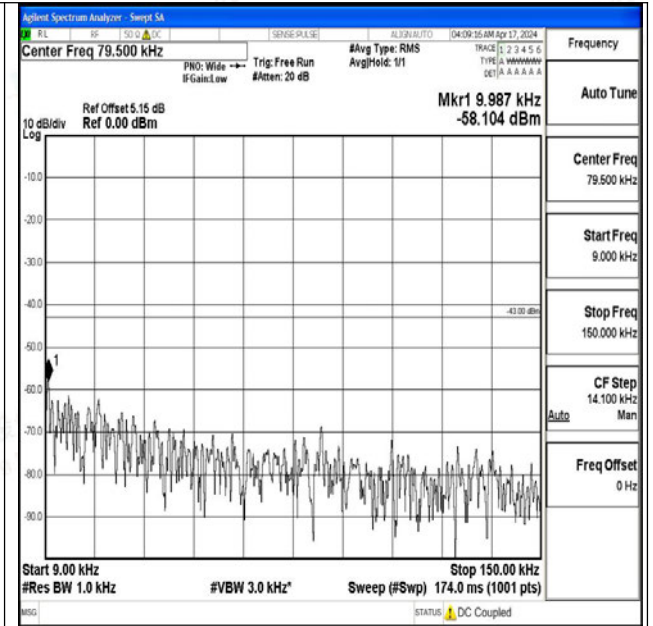

Band4_10MHz_16QAM_20175_1RB#0_0.009~0.15_0.0
09~0.15