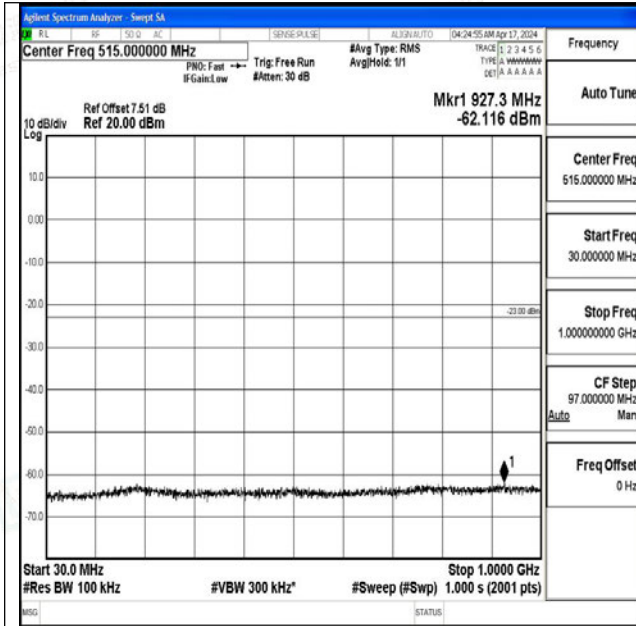

Band4_15MHz_16QAM_20025_1RB#0_1000~3000_100
0~3000

Band4_15MHz_16QAM_20025_1RB#0_3000~20000_30
00~20000

Band4_15MHz_QPSK_20175_1RB#0_0.009~0.15_0.009
~0.15

Band4_15MHz_QPSK_20175_1RB#0_0.15~30_0.15~30

Band4_15MHz_QPSK_20175_1RB#0_30~1000_30~1000