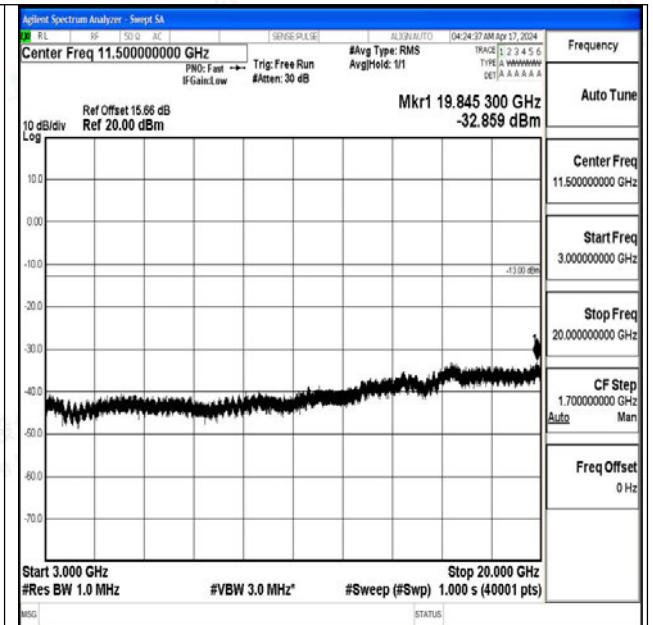

Band4_15MHz_16QAM_20025_1RB#0_3000~20000_30
00~20000