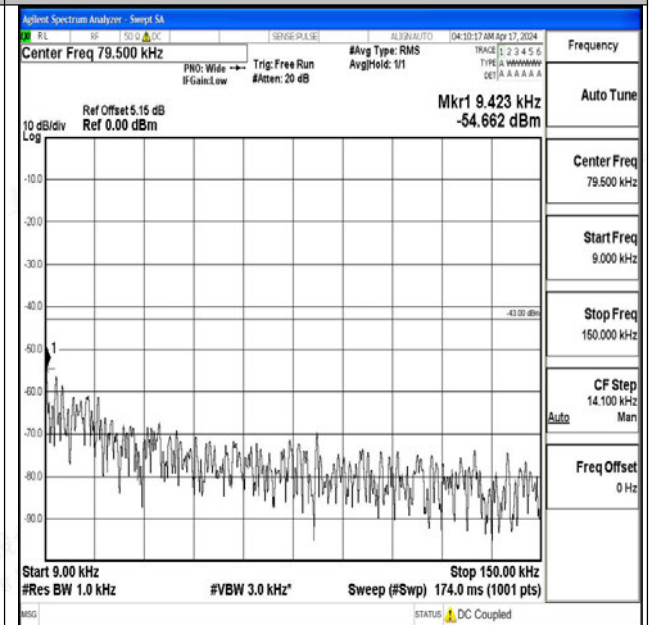

Band4_10MHz_16QAM_20350_1RB#0_0.009~0.15_0.009~0.15
09~0.15