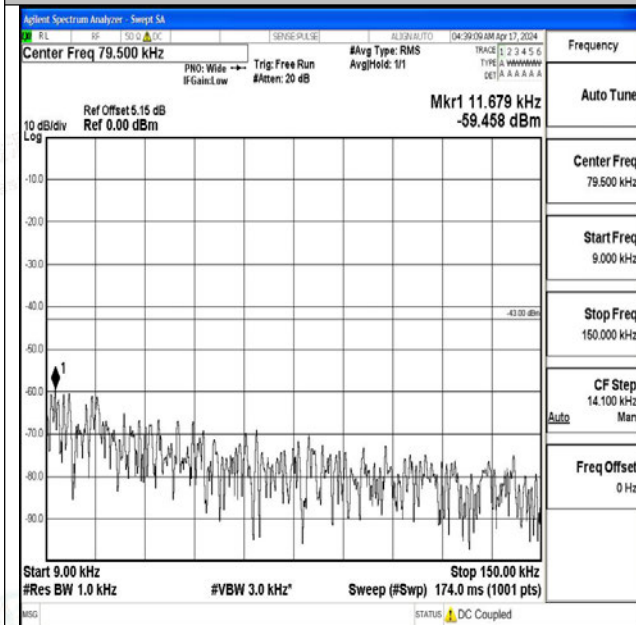

Band4_20MHz_QPSK_20050_1RB#0_0.009~0.15_0.009 ~0.15