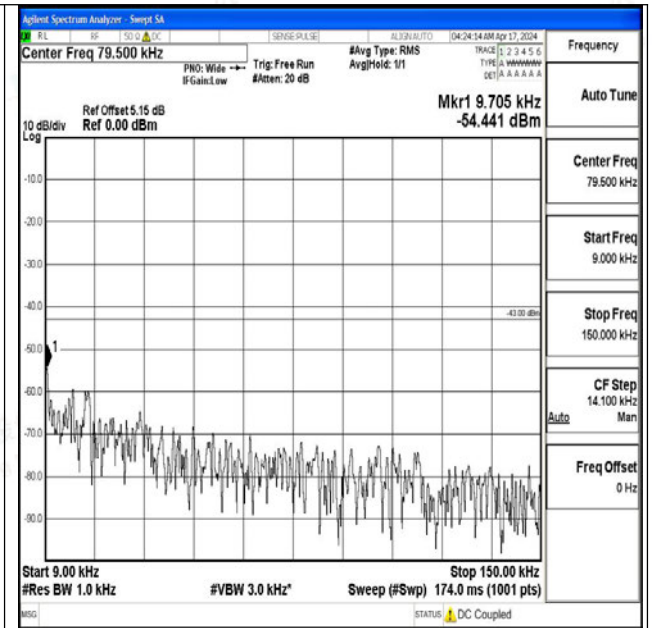

Band4_15MHz_16QAM_20025_1RB#0_0.009~0.15_0.0
09~0.15