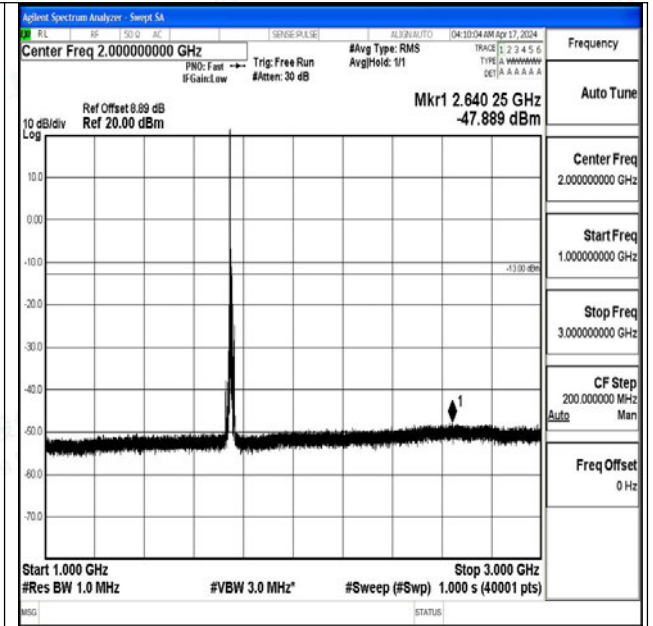

Band4_10MHz_16QAM_20175_1RB#0_3000~20000_30
00~20000

Band4_10MHz_QPSK_20350_1RB#0_0.009~0.15_0.009
~0.15

Band4_10MHz_QPSK_20350_1RB#0_0.15~30_0.15~30

Band4_10MHz_QPSK_20350_1RB#0_30~1000_30~1000
0

Band4_10MHz_QPSK_20350_1RB#0_1000~3000_1000~3000
~3000