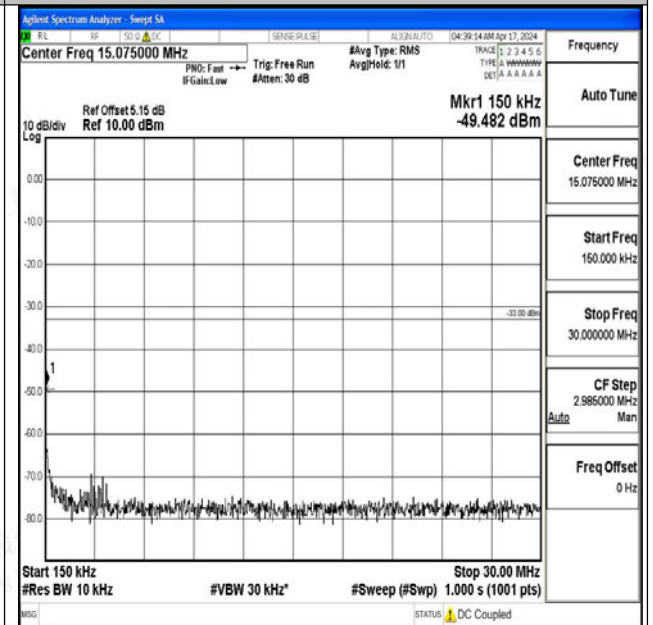

Band4_20MHz_QPSK_20050_1RB#0_0.15~30_0.15~30