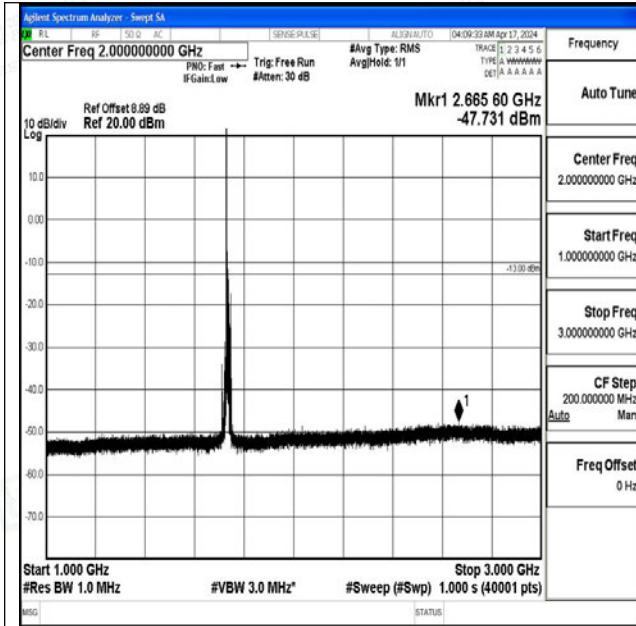

Band4_10MHz_QPSK_20175_1RB#0_3000~20000_300
0~20000

Band4_10MHz_16QAM_20175_1RB#0_0.009~0.15_0.0
09~0.15

Band4_10MHz_16QAM_20175_1RB#0_0.15~30_0.15~3
0

Band4_10MHz_16QAM_20175_1RB#0_30~1000_30~10
00

Band4_10MHz_16QAM_20175_1RB#0_1000~3000_100
0~3000