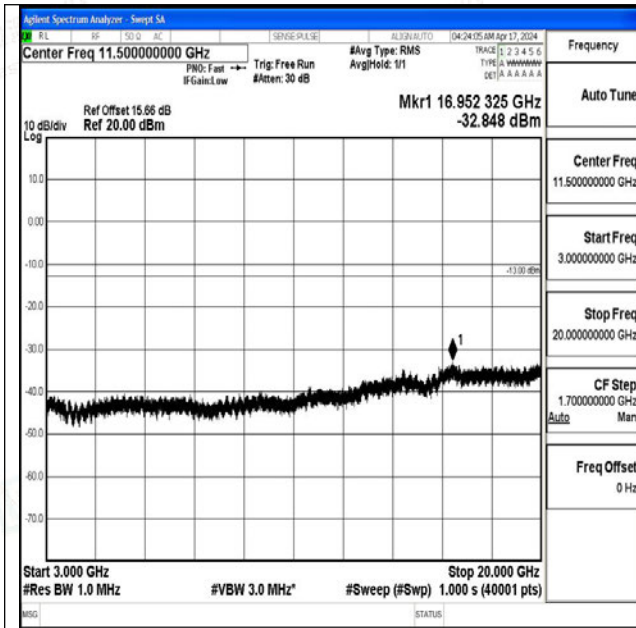

Band4_15MHz_QPSK_20025_1RB#0_3000~20000_300
0~20000