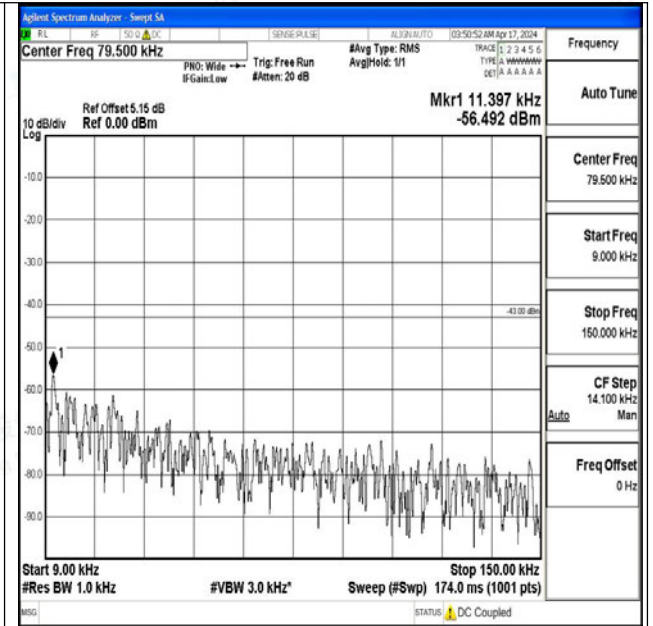

Band4_5MHz_QPSK_19975_1RB#0_0.009~0.15_0.009~0.15

Band4_5MHz_QPSK_19975_1RB#0_0.15~30_0.15~30

Band4_5MHz_QPSK_19975_1RB#0_30~1000_30~1000

Band4_5MHz_QPSK_19975_1RB#0_1000~3000_1000~3000

Band4_5MHz_QPSK_19975_1RB#0_3000~20000_3000~20000