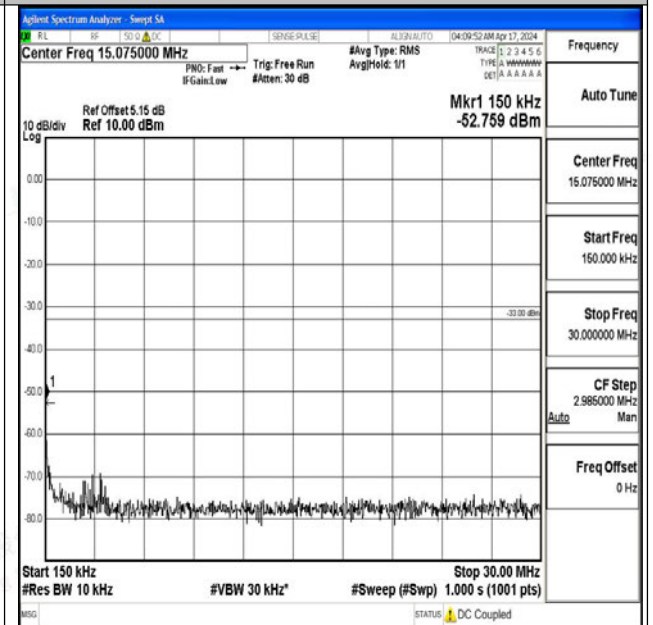

Band4_10MHz_QPSK_20350_1RB#0_0.15~30_0.15~30