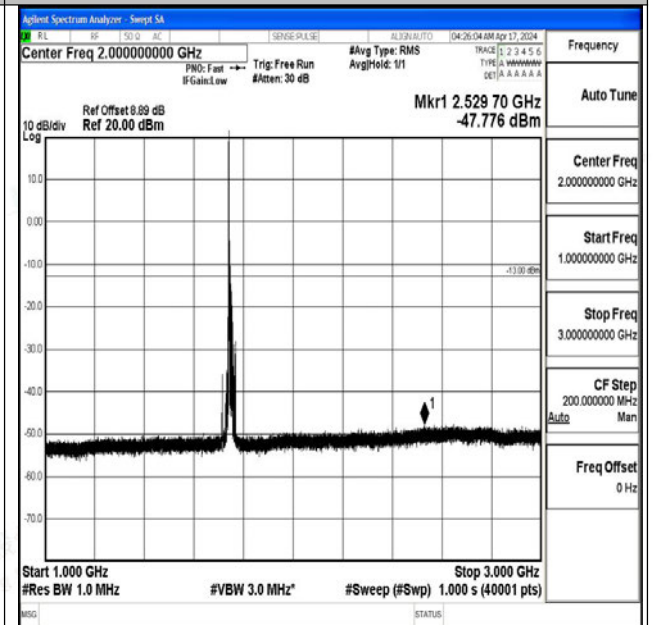

00

Band4_15MHz_16QAM_20175_1RB#0_1000~3000_100

0~3000

Band4_15MHz_16QAM_20175_1RB#0_3000~20000_30

00~20000

Band4_15MHz_QPSK_20325_1RB#0_0.009~0.15_0.009~0.15

Band4_15MHz_QPSK_20325_1RB#0_0.15~30_0.15~30

Band4_15MHz_QPSK_20325_1RB#0_30~1000_30~1000