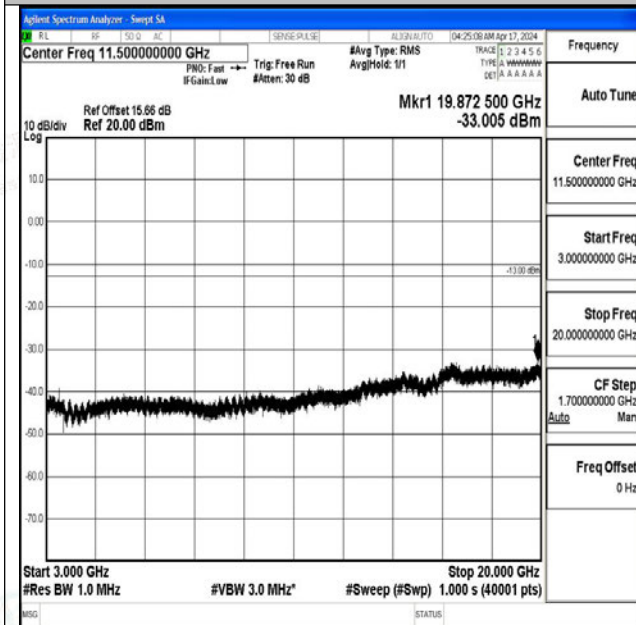

Band4_15MHz_QPSK_20175_1RB#0_3000~20000_3000~20000