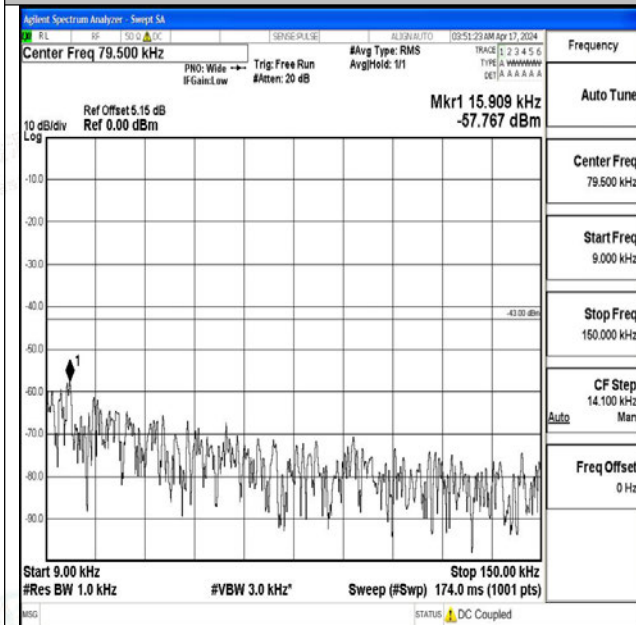

Band4_5MHz_16QAM_19975_1RB#0_0.009~0.15_0.009~0.15

Band4_5MHz_16QAM_19975_1RB#0_0.15~30_0.15~30

Band4_5MHz_16QAM_19975_1RB#0_30~1000_30~1000

0

Band4_5MHz_16QAM_19975_1RB#0_1000~3000_1000~3000

Band4_5MHz_16QAM_19975_1RB#0_3000~20000_3000~20000