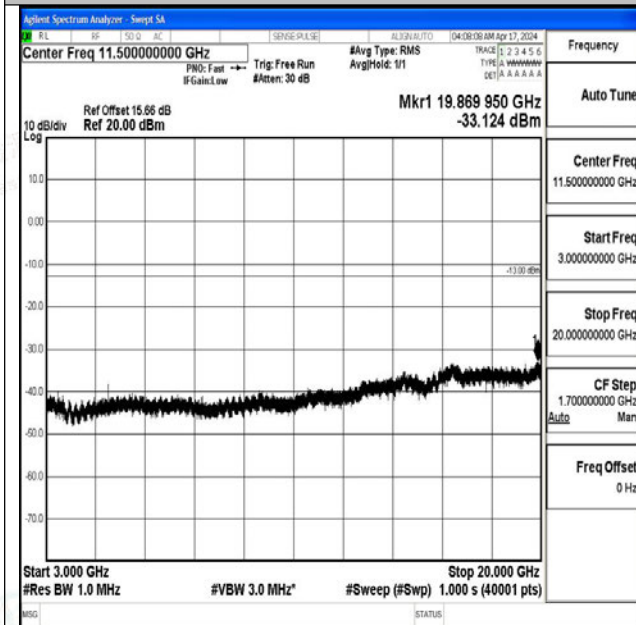

Band4_10MHz_QPSK_20000_1RB#0_0.009~0.15_0.009
~0.15

Band4_10MHz_QPSK_20000_1RB#0_0.15~30_0.15~30

Band4_10MHz_QPSK_20000_1RB#0_30~1000_30~1000

0

Band4_10MHz_QPSK_20000_1RB#0_1000~3000_1000~3000

~3000

Band4_10MHz_QPSK_20000_1RB#0_3000~20000_3000~20000