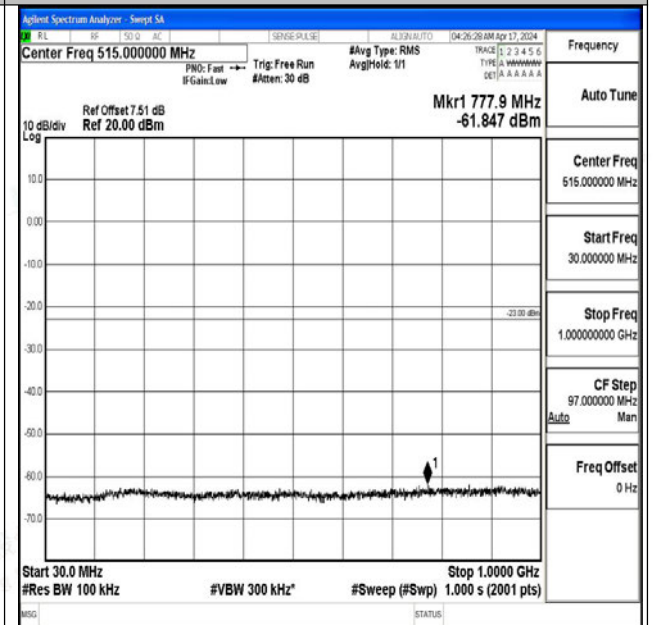

Band4_15MHz_QPSK_20325_1RB#0_1000~3000_1000~3000

Band4_15MHz_QPSK_20325_1RB#0_3000~20000_300
0~20000

Band4_15MHz_16QAM_20325_1RB#0_0.009~0.15_0.0
09~0.15

Band4_15MHz_16QAM_20325_1RB#0_0.15~30_0.15~3
0

Band4_15MHz_16QAM_20325_1RB#0_30~1000_30~10
00