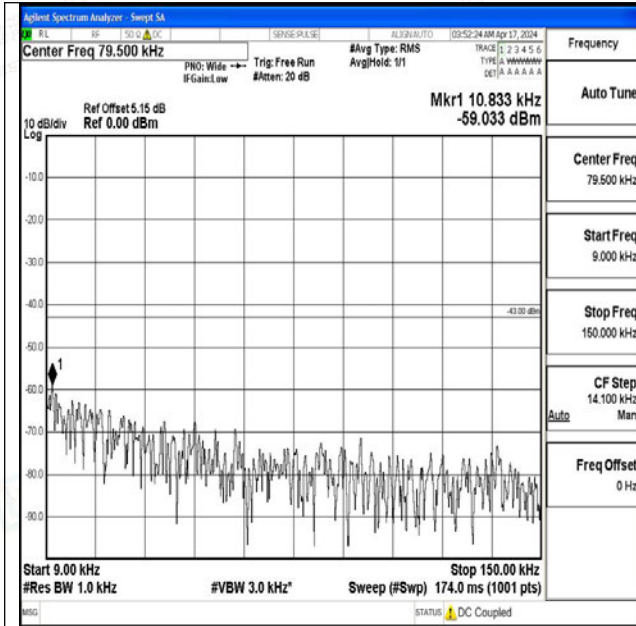

Band4_5MHz_16QAM_20175_1RB#0_0.009~0.15_0.009~0.15

Band4_5MHz_16QAM_20175_1RB#0_0.15~30_0.15~30

Band4_5MHz_16QAM_20175_1RB#0_30~1000_30~1000

0

Band4_5MHz_16QAM_20175_1RB#0_1000~3000_1000~3000

Band4_5MHz_16QAM_20175_1RB#0_3000~20000_3000~20000