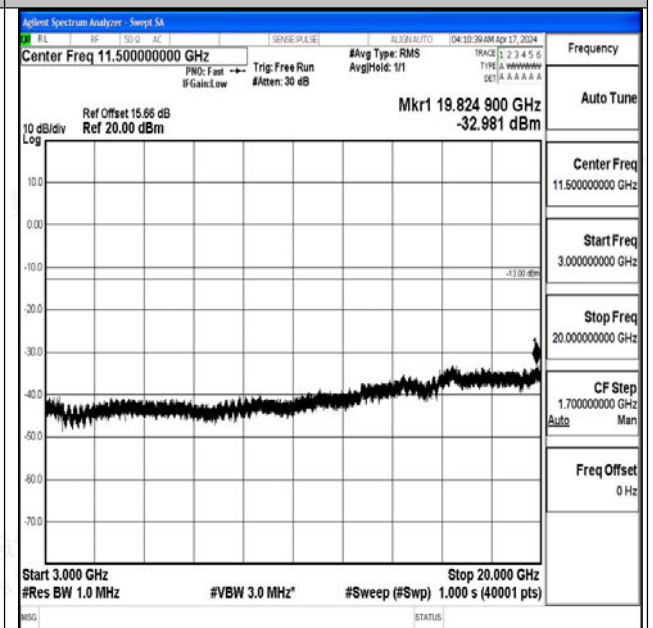

Band4_10MHz_16QAM_20350_1RB#0_3000~20000_30

00~20000