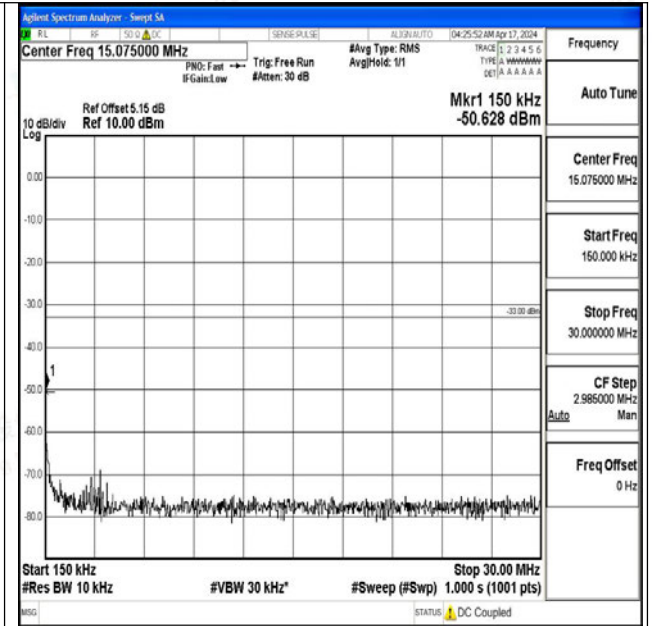

00

Band4_15MHz_16QAM_20175_1RB#0_1000~3000_100

0~3000

Band4_15MHz_16QAM_20175_1RB#0_3000~20000_30

00~20000

Band4_15MHz_QPSK_20325_1RB#0_0.009~0.15_0.009~0.15

Band4_15MHz_QPSK_20325_1RB#0_0.15~30_0.15~30

Band4_15MHz_QPSK_20325_1RB#0_30~1000_30~1000