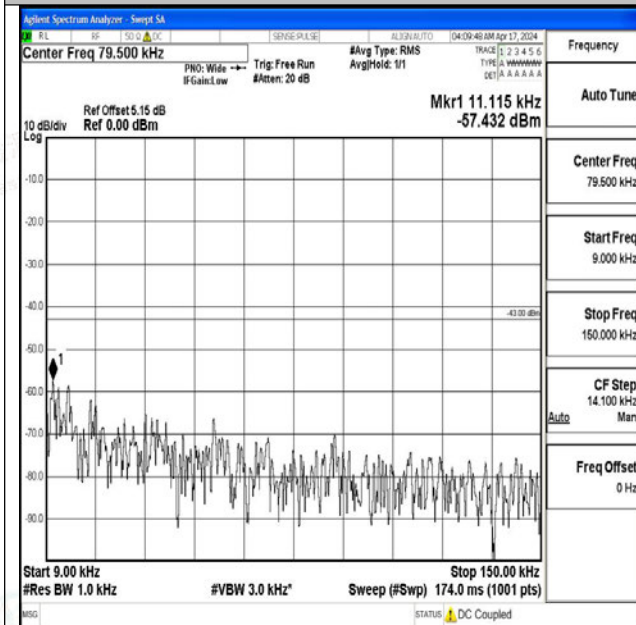

Band4_10MHz_QPSK_20350_1RB#0_0.009~0.15_0.009
~0.15