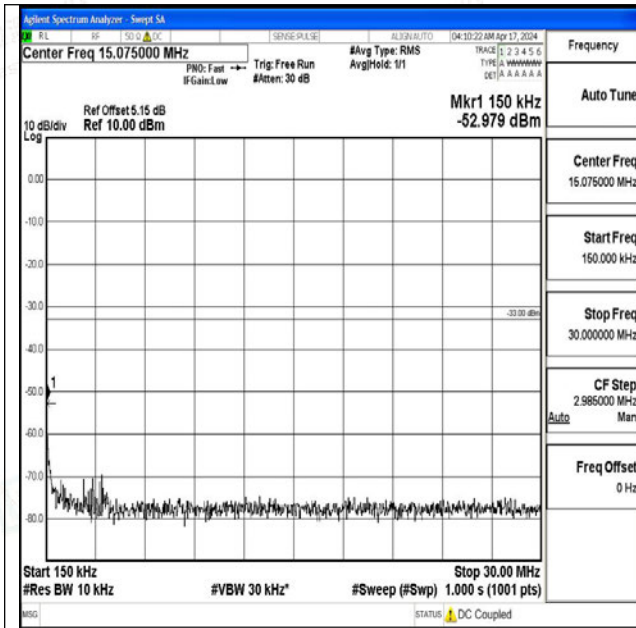

Band4_10MHz_16QAM_20350_1RB#0_0.15~30_0.15~3

0