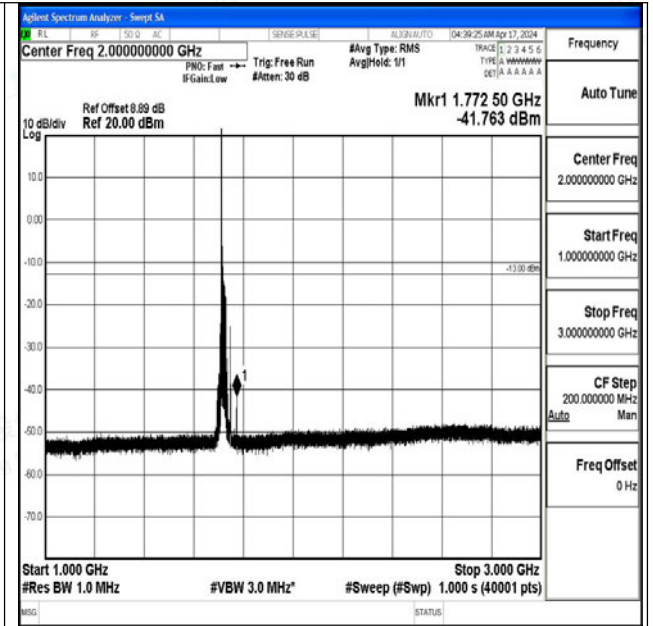

Band4_20MHz_QPSK_20050_1RB#0_1000~3000_1000~3000

~3000