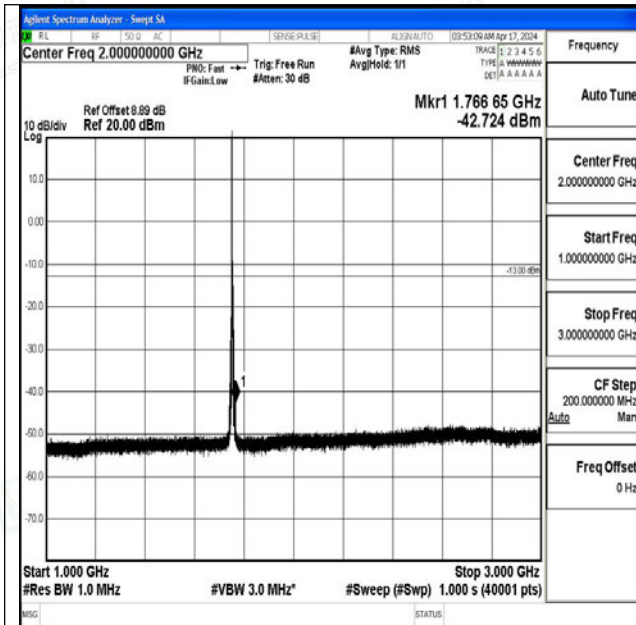

Band4_5MHz_16QAM_20375_1RB#0_0.009~0.15_0.009~0.15

Band4_5MHz_16QAM_20375_1RB#0_0.15~30_0.15~30

Band4_5MHz_16QAM_20375_1RB#0_30~1000_30~1000

0

Band4_5MHz_16QAM_20375_1RB#0_1000~3000_1000
~3000

Band4_5MHz_16QAM_20375_1RB#0_3000~20000_300
0~20000