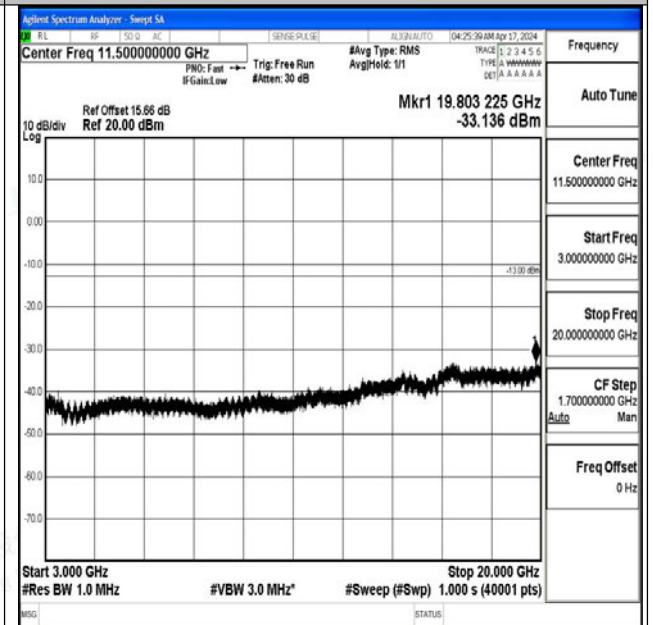

Band4_15MHz_16QAM_20175_1RB#0_3000~20000_30

00~20000