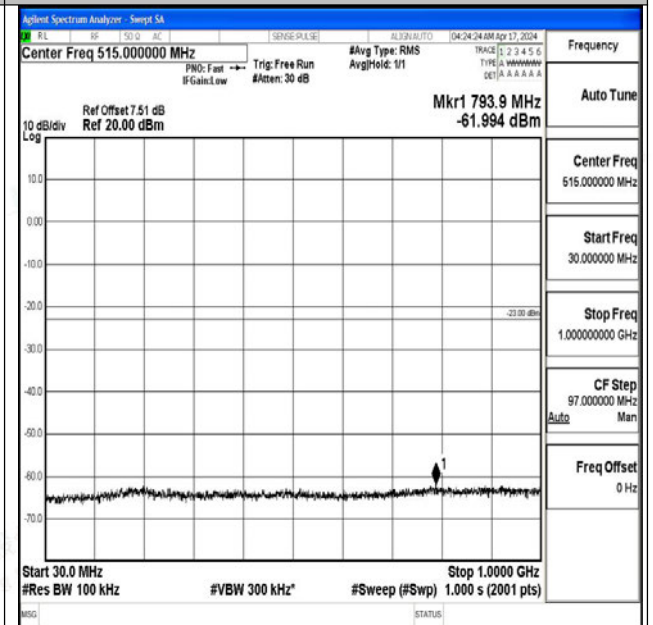

Band4_15MHz_QPSK_20025_1RB#0_1000~3000_1000~3000

Band4_15MHz_QPSK_20025_1RB#0_3000~20000_300
0~20000

Band4_15MHz_16QAM_20025_1RB#0_0.009~0.15_0.0
09~0.15

Band4_15MHz_16QAM_20025_1RB#0_0.15~30_0.15~3
0

Band4_15MHz_16QAM_20025_1RB#0_30~1000_30~10
00