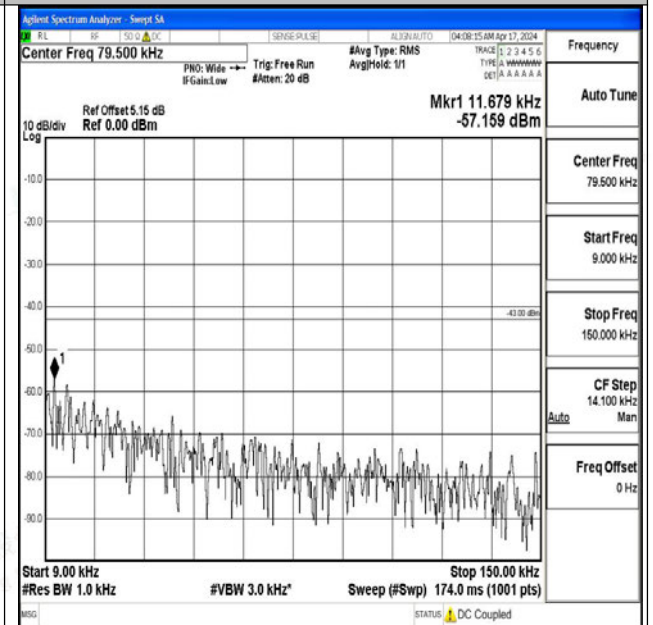

Band4_10MHz_16QAM_20000_1RB#0_0.009~0.15_0.009~0.15

09~0.15