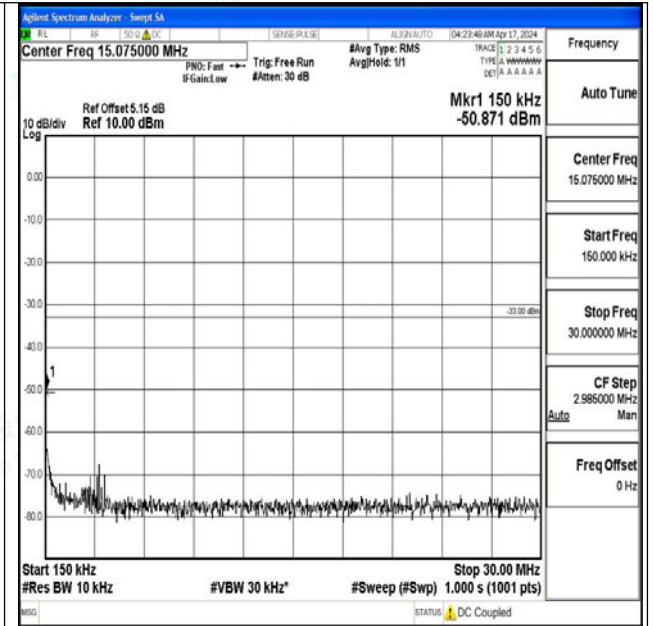

00

Band4_10MHz_16QAM_20350_1RB#0_1000~3000_100

0~3000

Band4_10MHz_16QAM_20350_1RB#0_3000~20000_30

00~20000

Band4_15MHz_QPSK_20025_1RB#0_0.009~0.15_0.009~0.15

Band4_15MHz_QPSK_20025_1RB#0_0.15~30_0.15~30

Band4_15MHz_QPSK_20025_1RB#0_30~1000_30~1000