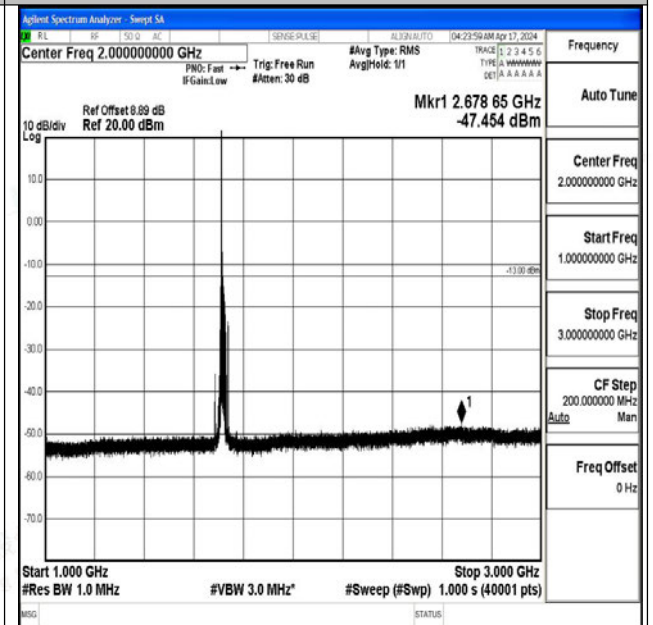

00

Band4_10MHz_16QAM_20350_1RB#0_1000~3000_100

0~3000

Band4_10MHz_16QAM_20350_1RB#0_3000~20000_30

00~20000

Band4_15MHz_QPSK_20025_1RB#0_0.009~0.15_0.009~0.15

Band4_15MHz_QPSK_20025_1RB#0_0.15~30_0.15~30

Band4_15MHz_QPSK_20025_1RB#0_30~1000_30~1000