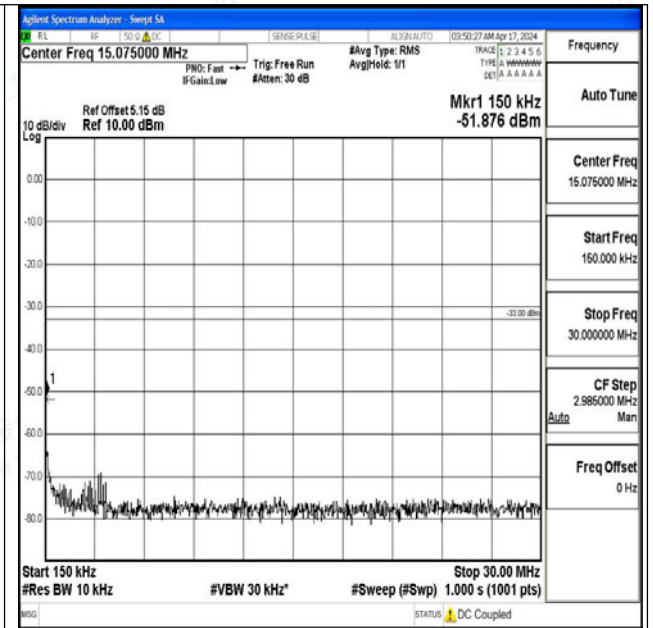

Band4_5MHz_QPSK_19975_1RB#0_0.009~0.15_0.009~0.15

Band4_5MHz_QPSK_19975_1RB#0_0.15~30_0.15~30

Band4_5MHz_QPSK_19975_1RB#0_30~1000_30~1000

Band4_5MHz_QPSK_19975_1RB#0_1000~3000_1000~3000

Band4_5MHz_QPSK_19975_1RB#0_3000~20000_3000~20000