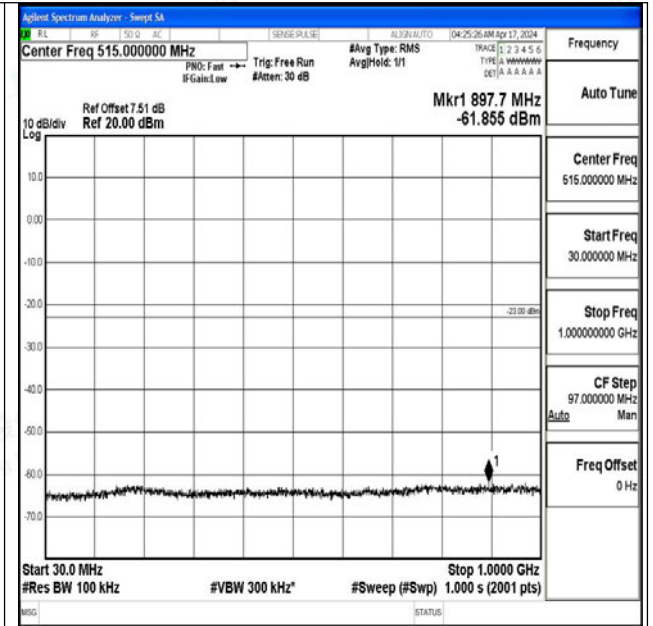

Band4_15MHz_QPSK_20175_1RB#0_1000~3000_1000~3000

Band4_15MHz_QPSK_20175_1RB#0_3000~20000_3000~20000

Band4_15MHz_16QAM_20175_1RB#0_0.009~0.15_0.009~0.15

Band4_15MHz_16QAM_20175_1RB#0_0.15~30_0.15~3

0

Band4_15MHz_16QAM_20175_1RB#0_30~1000_30~10