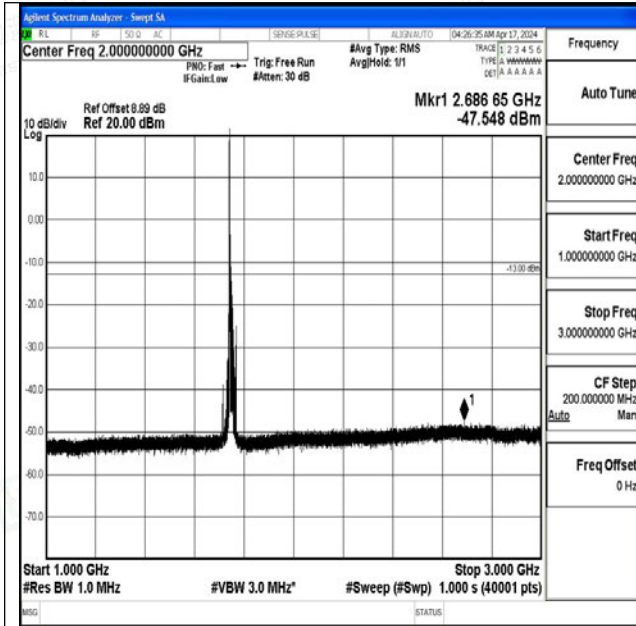

Band4_15MHz_QPSK_20325_1RB#0_1000~3000_1000~3000

Band4_15MHz_QPSK_20325_1RB#0_3000~20000_300
0~20000

Band4_15MHz_16QAM_20325_1RB#0_0.009~0.15_0.0
09~0.15

Band4_15MHz_16QAM_20325_1RB#0_0.15~30_0.15~3
0

Band4_15MHz_16QAM_20325_1RB#0_30~1000_30~10
00