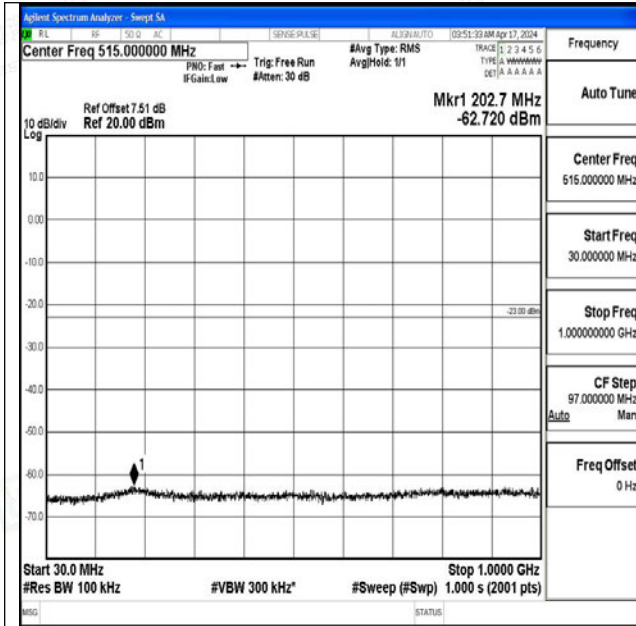

Band4_5MHz_QPSK_20175_1RB#0_30~1000_30~1000