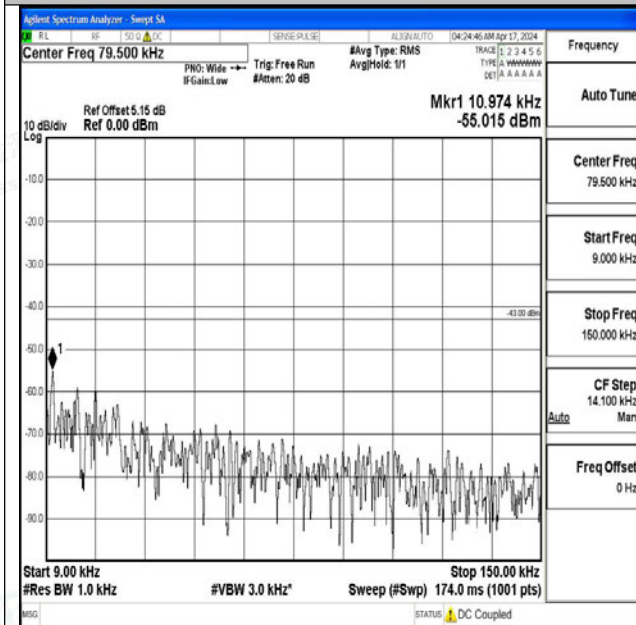

Band4_15MHz_QPSK_20175_1RB#0_0.009~0.15_0.009
~0.15