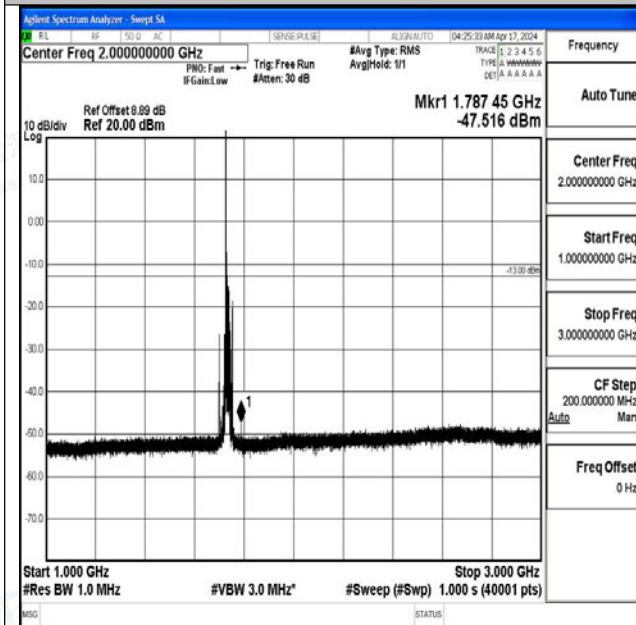

Band4_15MHz_16QAM_20175_1RB#0_1000~3000_100

0~3000