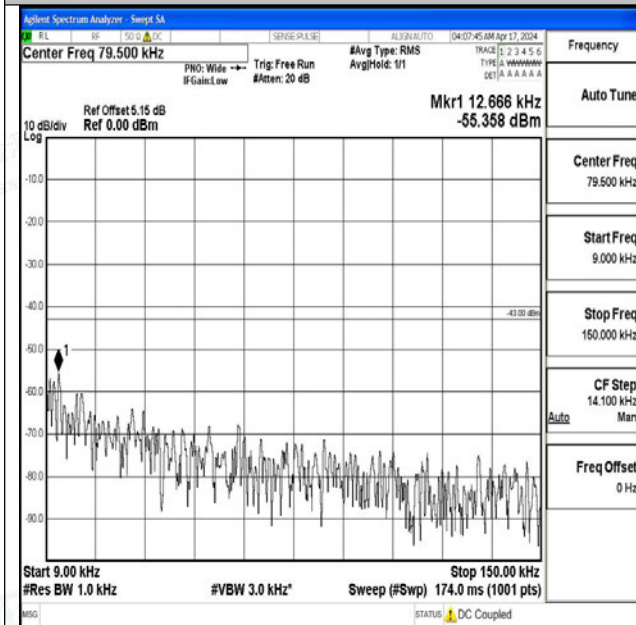

Band4_5MHz_16QAM_20375_1RB#0_0.009~0.15_0.009~0.15

Band4_5MHz_16QAM_20375_1RB#0_0.15~30_0.15~30

Band4_5MHz_16QAM_20375_1RB#0_30~1000_30~1000

0

Band4_5MHz_16QAM_20375_1RB#0_1000~3000_1000
~3000

Band4_5MHz_16QAM_20375_1RB#0_3000~20000_300
0~20000