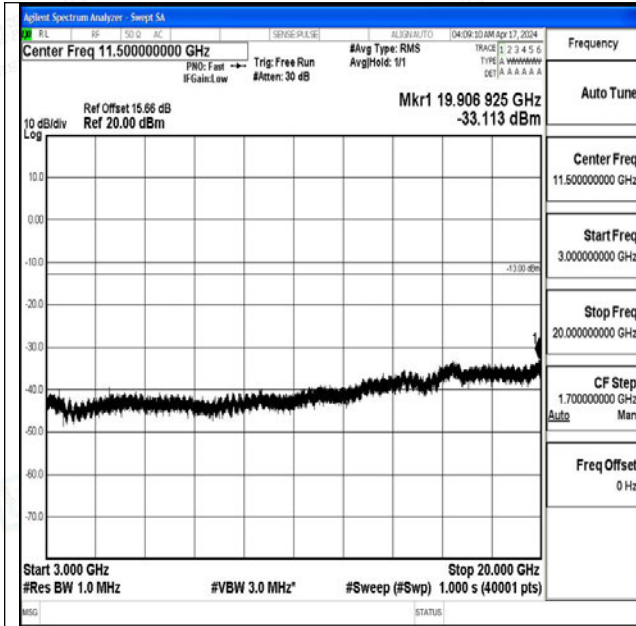

0~3000

Band4_10MHz_16QAM_20000_1RB#0_3000~20000_30

00~20000

Band4_10MHz_QPSK_20175_1RB#0_0.009~0.15_0.009~0.15

Band4_10MHz_QPSK_20175_1RB#0_0.15~30_0.15~30

Band4_10MHz_QPSK_20175_1RB#0_30~1000_30~1000

Band4_10MHz_QPSK_20175_1RB#0_1000~3000_1000~3000