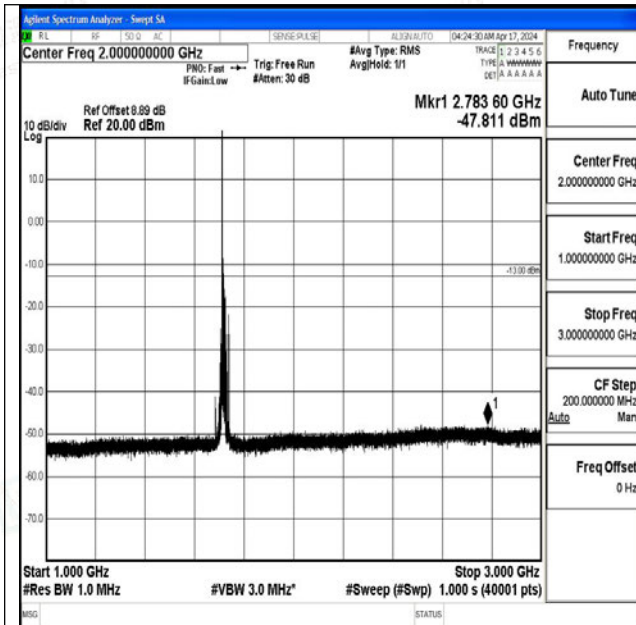

Band4_15MHz_QPSK_20025_1RB#0_1000~3000_1000~3000

Band4_15MHz_QPSK_20025_1RB#0_3000~20000_300
0~20000

Band4_15MHz_16QAM_20025_1RB#0_0.009~0.15_0.0
09~0.15

Band4_15MHz_16QAM_20025_1RB#0_0.15~30_0.15~3
0

Band4_15MHz_16QAM_20025_1RB#0_30~1000_30~10
00