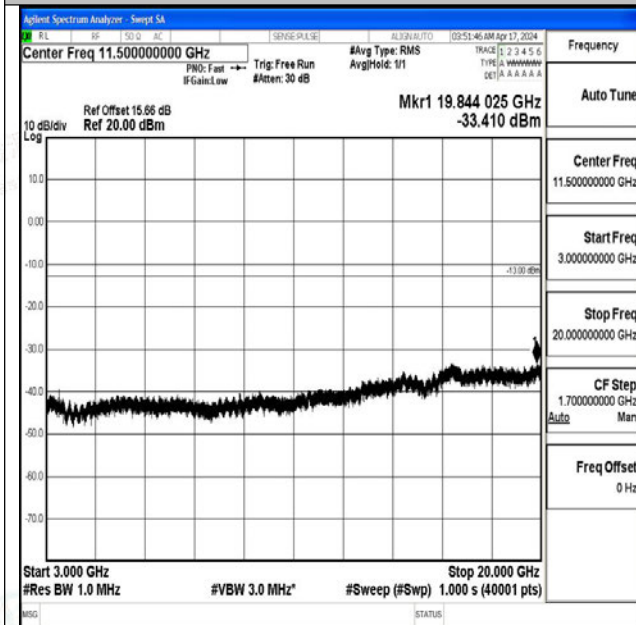

Band4_5MHz_QPSK_20175_1RB#0_0.009~0.15_0.009~0.15

Band4_5MHz_QPSK_20175_1RB#0_0.15~30_0.15~30

Band4_5MHz_QPSK_20175_1RB#0_30~1000_30~1000

Band4_5MHz_QPSK_20175_1RB#0_1000~3000_1000~3000

Band4_5MHz_QPSK_20175_1RB#0_3000~20000_3000~20000