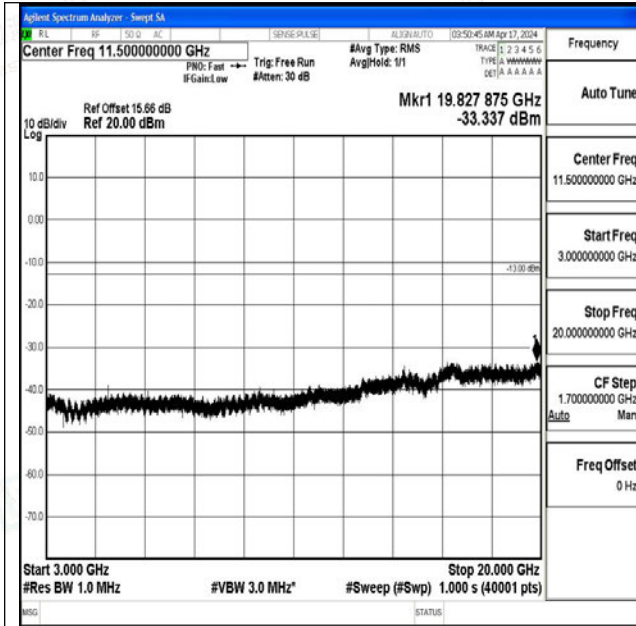

Band4_5MHz_QPSK_19975_1RB#0_0.009~0.15_0.009~0.15

Band4_5MHz_QPSK_19975_1RB#0_0.15~30_0.15~30

Band4_5MHz_QPSK_19975_1RB#0_30~1000_30~1000

Band4_5MHz_QPSK_19975_1RB#0_1000~3000_1000~3000

Band4_5MHz_QPSK_19975_1RB#0_3000~20000_3000~20000