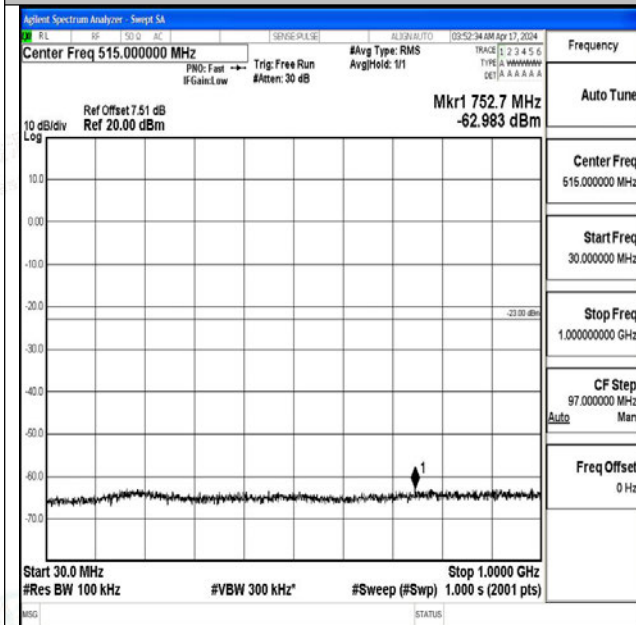

Band4_5MHz_QPSK_20375_1RB#0_30~1000_30~1000