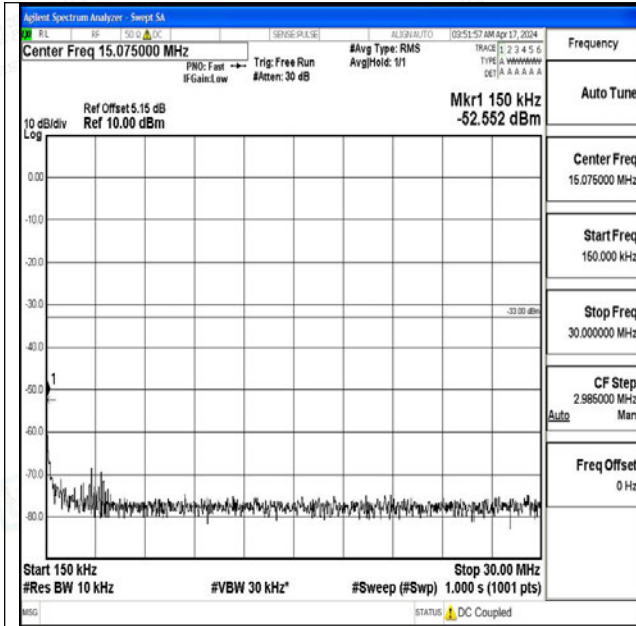

Band4_5MHz_16QAM_20175_1RB#0_0.15~30_0.15~30