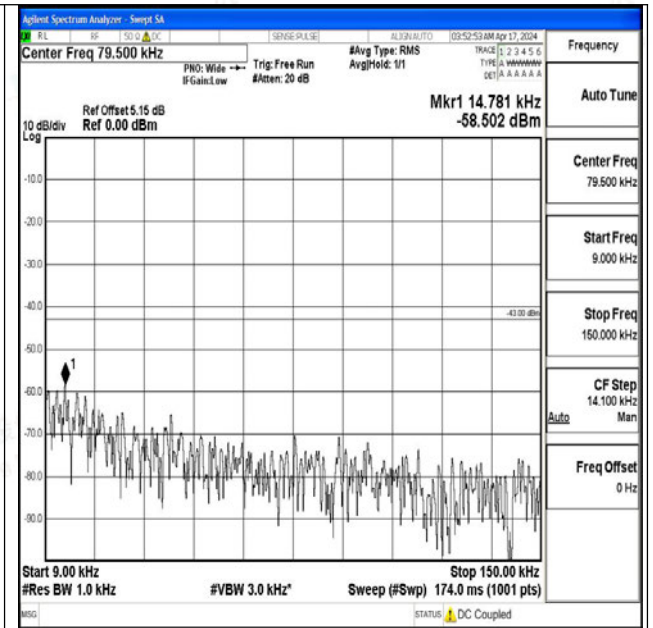

Band4_5MHz_QPSK_20375_1RB#0_0.009~0.15_0.009~0.15

Band4_5MHz_QPSK_20375_1RB#0_0.15~30_0.15~30

Band4_5MHz_QPSK_20375_1RB#0_30~1000_30~1000

Band4_5MHz_QPSK_20375_1RB#0_1000~3000_1000~3000

Band4_5MHz_QPSK_20375_1RB#0_3000~20000_3000~20000