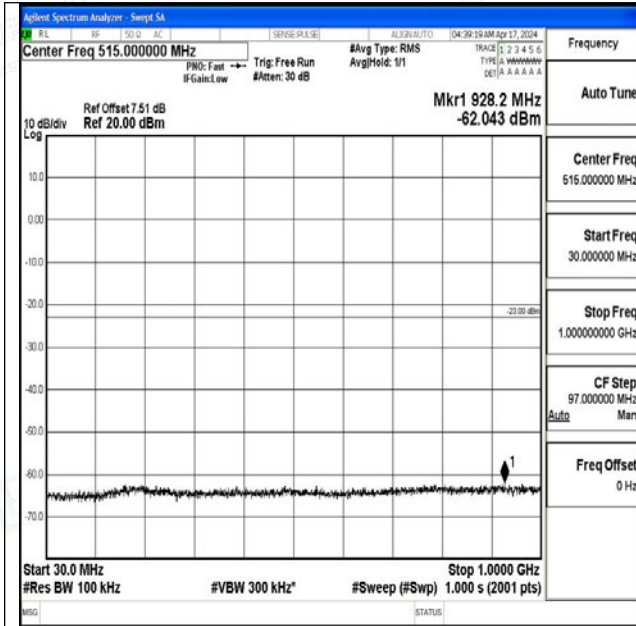

Band4_15MHz_16QAM_20325_1RB#0_1000~3000_100 0~3000

Band4_15MHz_16QAM_20325_1RB#0_3000~20000_30 00~20000

Band4_20MHz_QPSK_20050_1RB#0_0.009~0.15_0.009 ~0.15

Band4_20MHz_QPSK_20050_1RB#0_0.15~30_0.15~30

Band4_20MHz_QPSK_20050_1RB#0_30~1000_30~1000