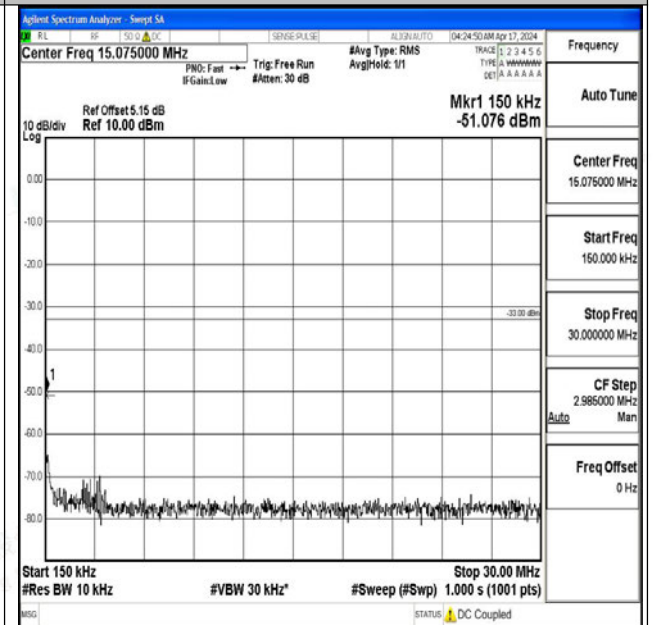

Band4_15MHz_QPSK_20175_1RB#0_0.15~30_0.15~30