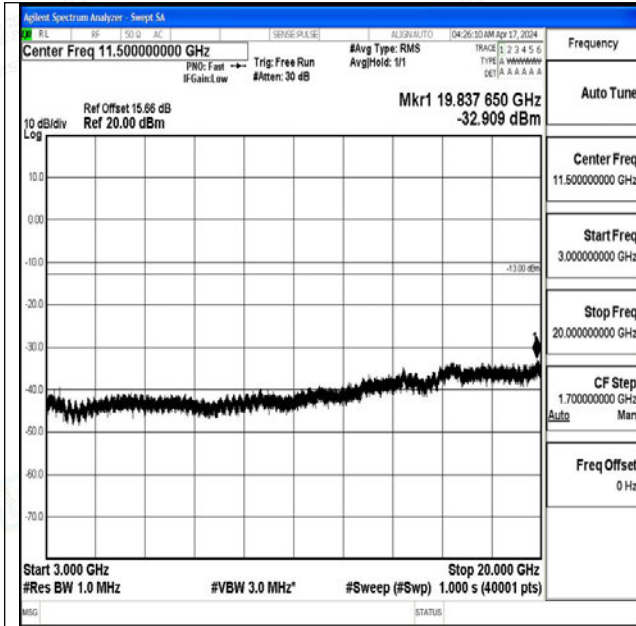

Band4_15MHz_QPSK_20325_1RB#0_3000~20000_300
0~20000