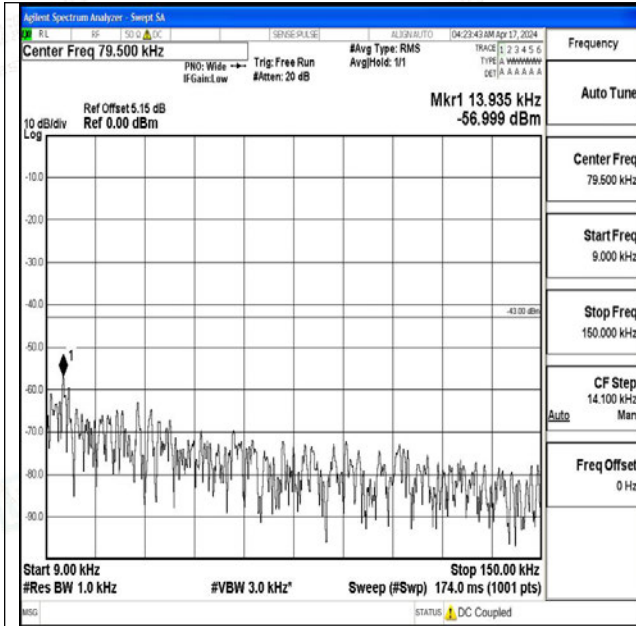

00

Band4_10MHz_16QAM_20350_1RB#0_1000~3000_100

0~3000

Band4_10MHz_16QAM_20350_1RB#0_3000~20000_30

00~20000

Band4_15MHz_QPSK_20025_1RB#0_0.009~0.15_0.009~0.15

Band4_15MHz_QPSK_20025_1RB#0_0.15~30_0.15~30

Band4_15MHz_QPSK_20025_1RB#0_30~1000_30~1000