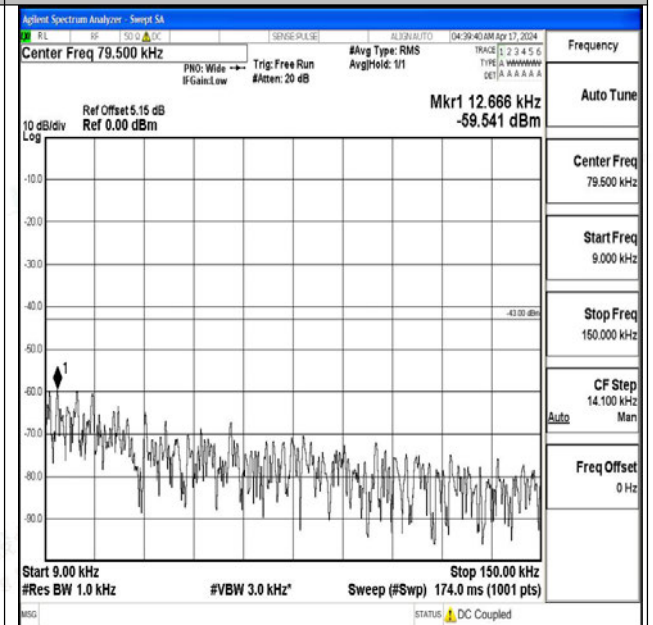

0

Band4_20MHz_QPSK_20050_1RB#0_1000~3000_1000~3000

~3000

Band4_20MHz_QPSK_20050_1RB#0_3000~20000_3000~20000

0~20000

Band4_20MHz_16QAM_20050_1RB#0_0.009~0.15_0.009~0.15

09~0.15