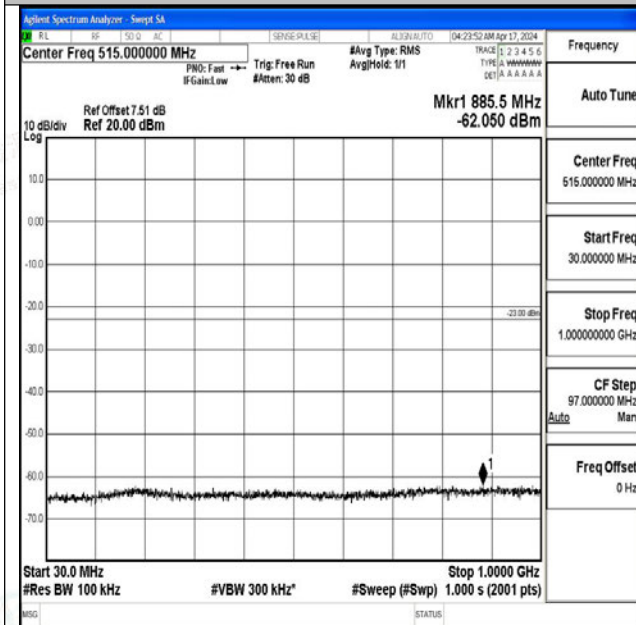

00

Band4_10MHz_16QAM_20350_1RB#0_1000~3000_100

0~3000

Band4_10MHz_16QAM_20350_1RB#0_3000~20000_30

00~20000

Band4_15MHz_QPSK_20025_1RB#0_0.009~0.15_0.009~0.15

Band4_15MHz_QPSK_20025_1RB#0_0.15~30_0.15~30

Band4_15MHz_QPSK_20025_1RB#0_30~1000_30~1000