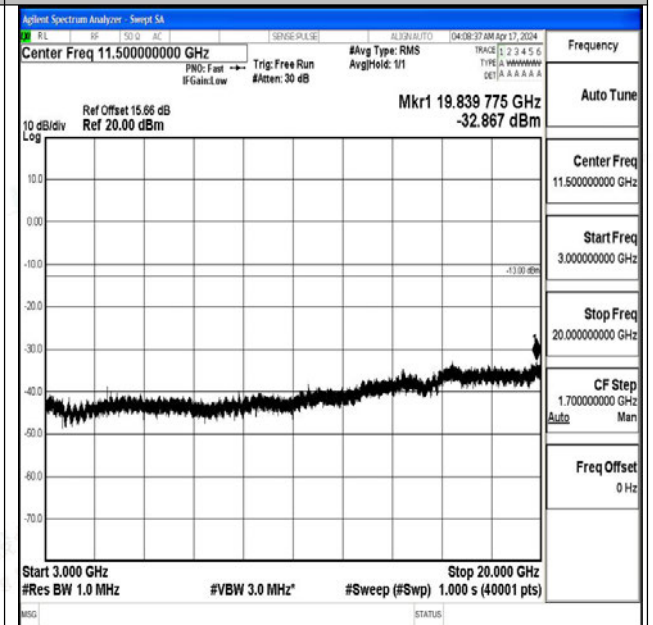

Band4_10MHz_16QAM_20000_1RB#0_3000~20000_30

00~20000