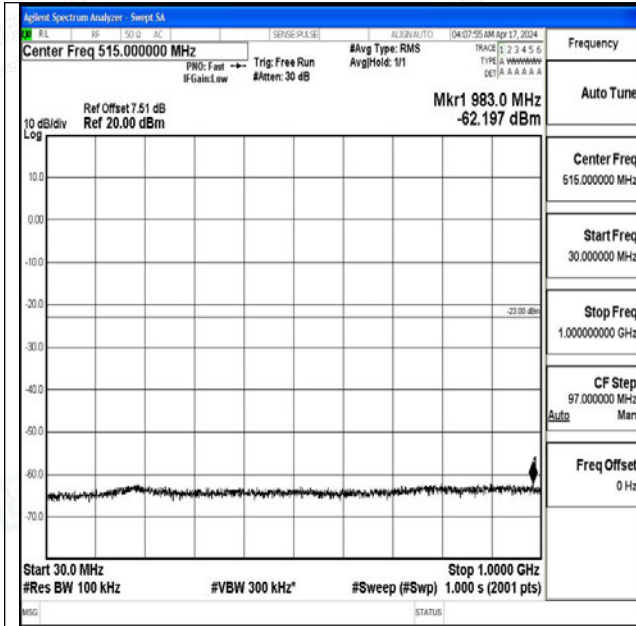

Band4_10MHz_QPSK_20000_1RB#0_30~1000_30~1000

0