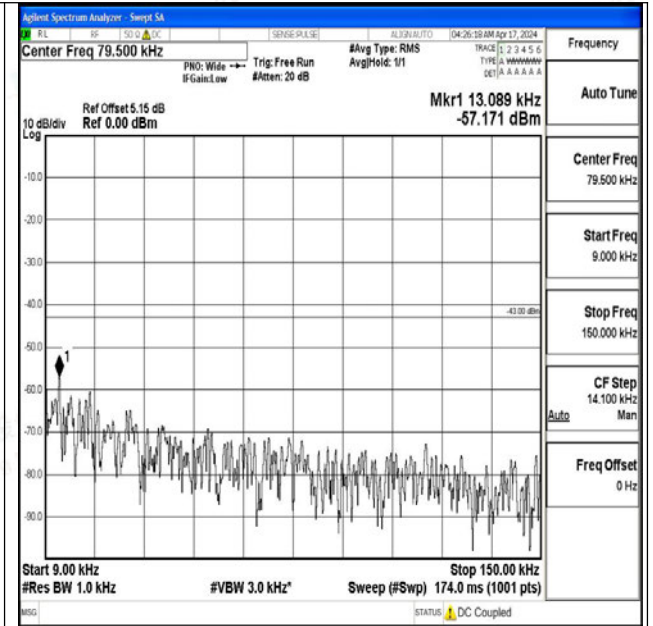

Band4_15MHz_16QAM_20325_1RB#0_0.009~0.15_0.0
09~0.15