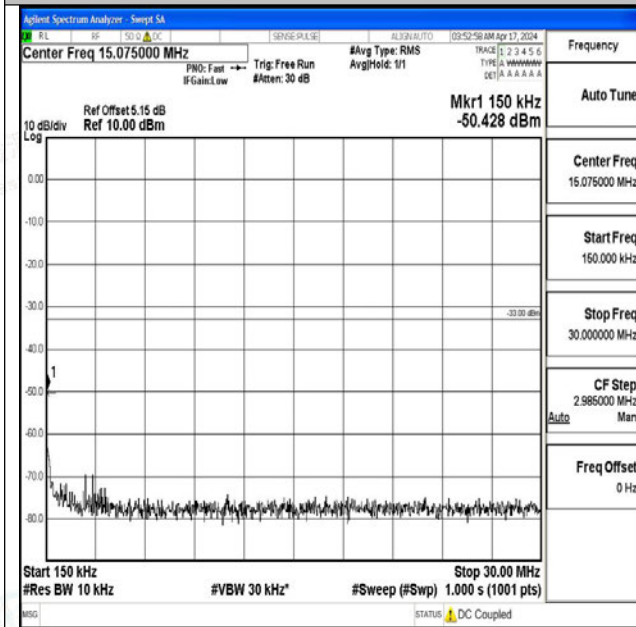

Band4_5MHz_16QAM_20375_1RB#0_0.15~30_0.15~30