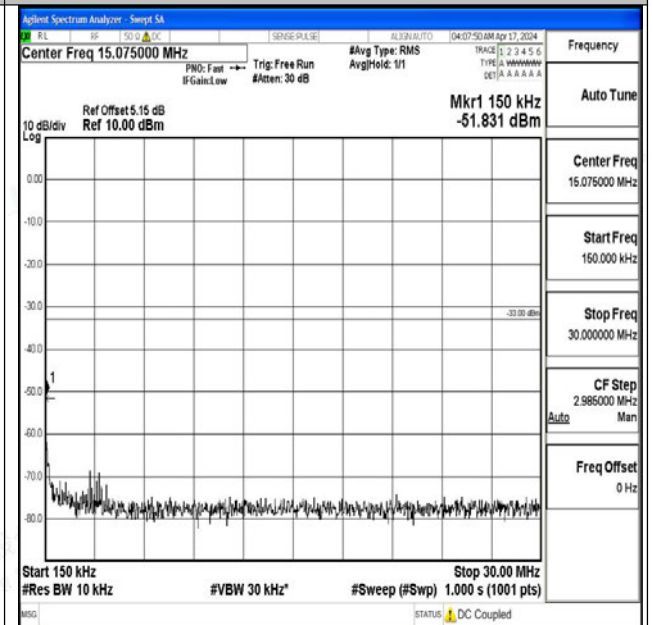

Band4_10MHz_QPSK_20000_1RB#0_0.15~30_0.15~30