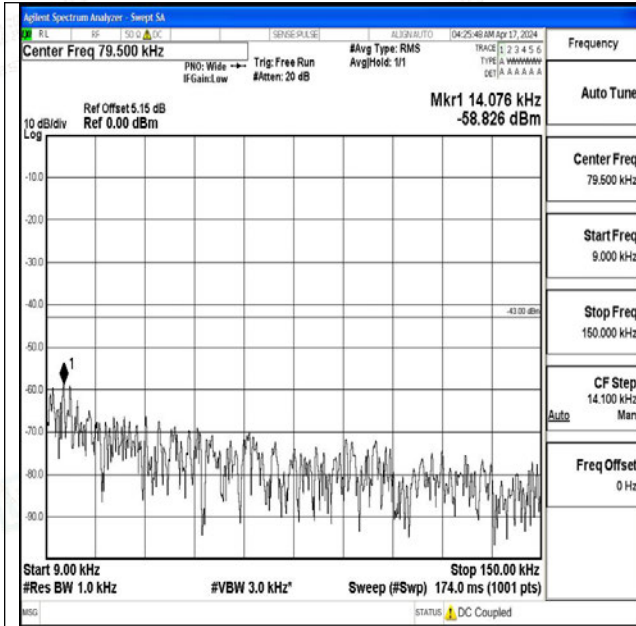

00

Band4_15MHz_16QAM_20175_1RB#0_1000~3000_100

0~3000

Band4_15MHz_16QAM_20175_1RB#0_3000~20000_30

00~20000

Band4_15MHz_QPSK_20325_1RB#0_0.009~0.15_0.009~0.15

Band4_15MHz_QPSK_20325_1RB#0_0.15~30_0.15~30

Band4_15MHz_QPSK_20325_1RB#0_30~1000_30~1000