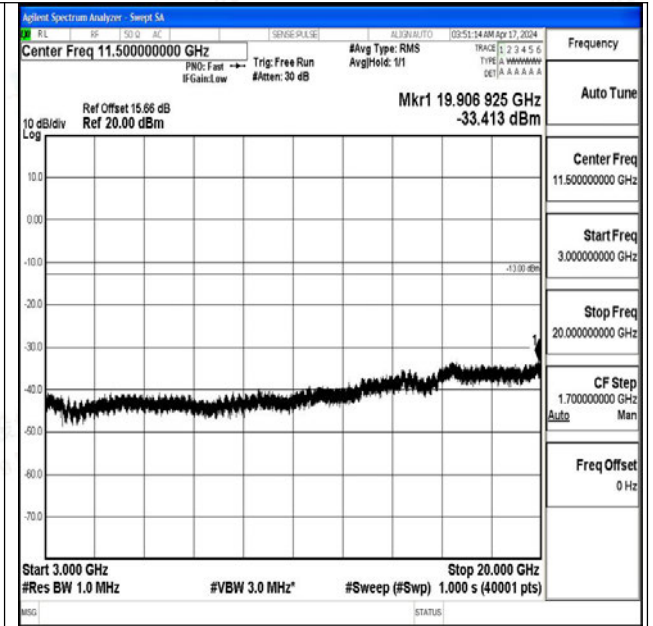

Band4_5MHz_16QAM_19975_1RB#0_0.009~0.15_0.009~0.15

Band4_5MHz_16QAM_19975_1RB#0_0.15~30_0.15~30

Band4_5MHz_16QAM_19975_1RB#0_30~1000_30~1000

0

Band4_5MHz_16QAM_19975_1RB#0_1000~3000_1000~3000

Band4_5MHz_16QAM_19975_1RB#0_3000~20000_3000~20000