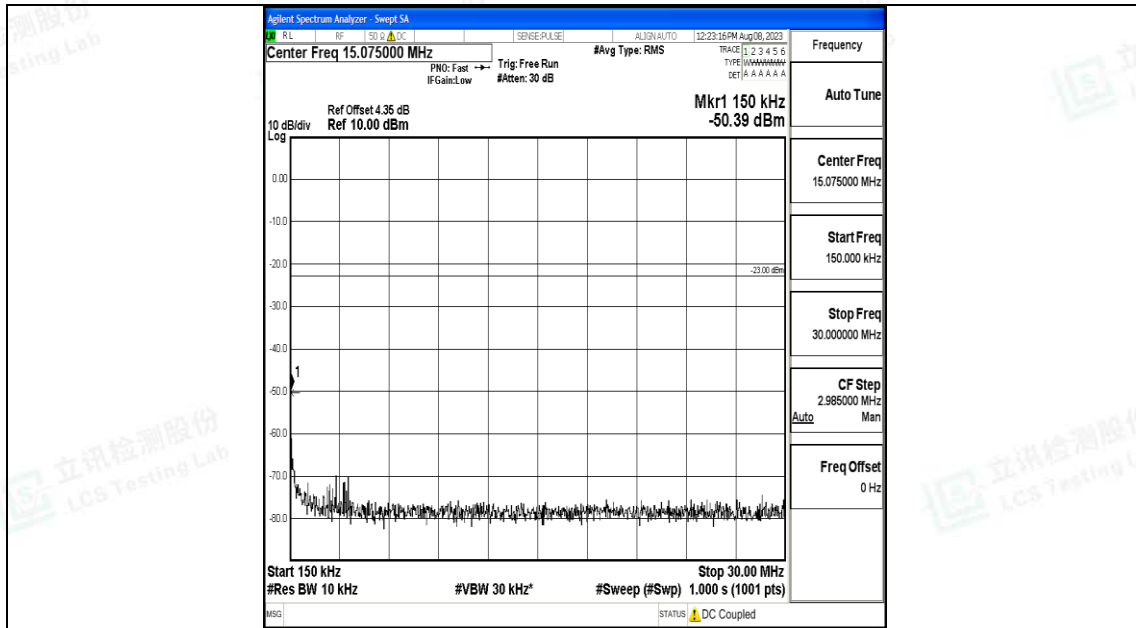

Band71\_10MHz\_QPSK\_133422\_1RB#0\_30~1000\_30~1000

Band71\_10MHz\_QPSK\_133422\_1RB#0\_1000~3000\_1000~3000

Band71\_10MHz\_QPSK\_133422\_1RB#0\_3000~10000\_3000~10000

Band71\_10MHz\_16QAM\_133422\_1RB#0\_0.009~0.15\_0.009~0.15