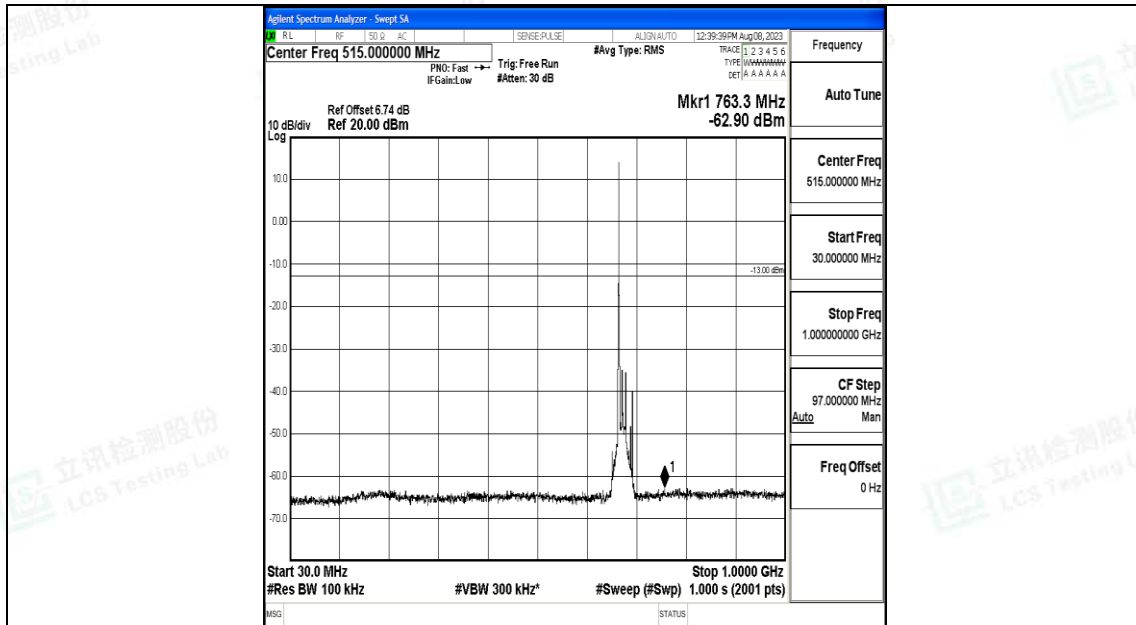

Band71\_15MHz\_16QAM\_133197\_1RB#0\_1000~3000\_1000~3000

Band71\_15MHz\_16QAM\_133197\_1RB#0\_3000~10000\_3000~10000

Band71\_15MHz\_QPSK\_133297\_1RB#0\_0.009~0.15\_0.009~0.15

Band71\_15MHz\_QPSK\_133297\_1RB#0\_0.15~30\_0.15~30