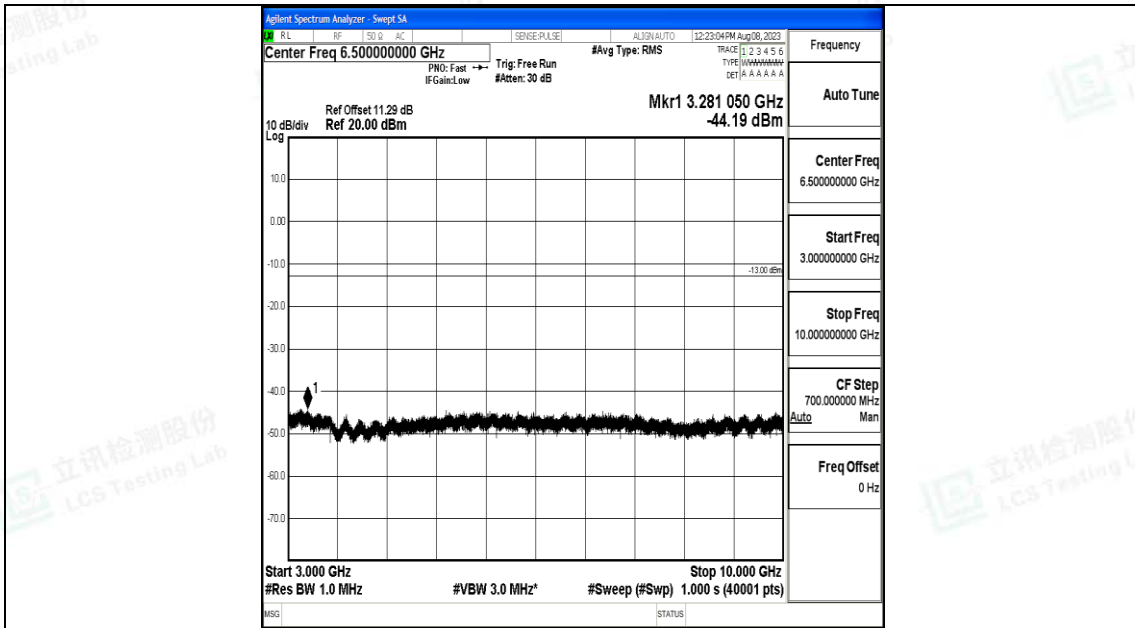

Band71_10MHz_QPSK_133422_1RB#0_1000~3000_1000~3000

Band71_10MHz_QPSK_133422_1RB#0_3000~10000_3000~10000