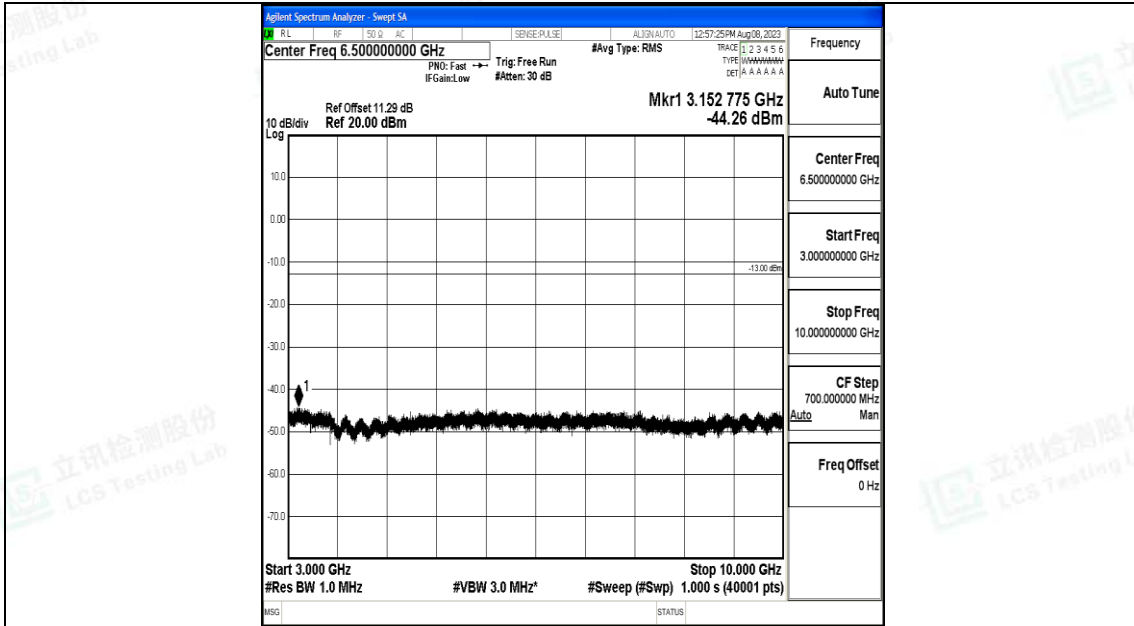

Band71_20MHz_QPSK_133222_1RB#0_1000~3000_1000~3000

Band71_20MHz_QPSK_133222_1RB#0_3000~10000_3000~10000