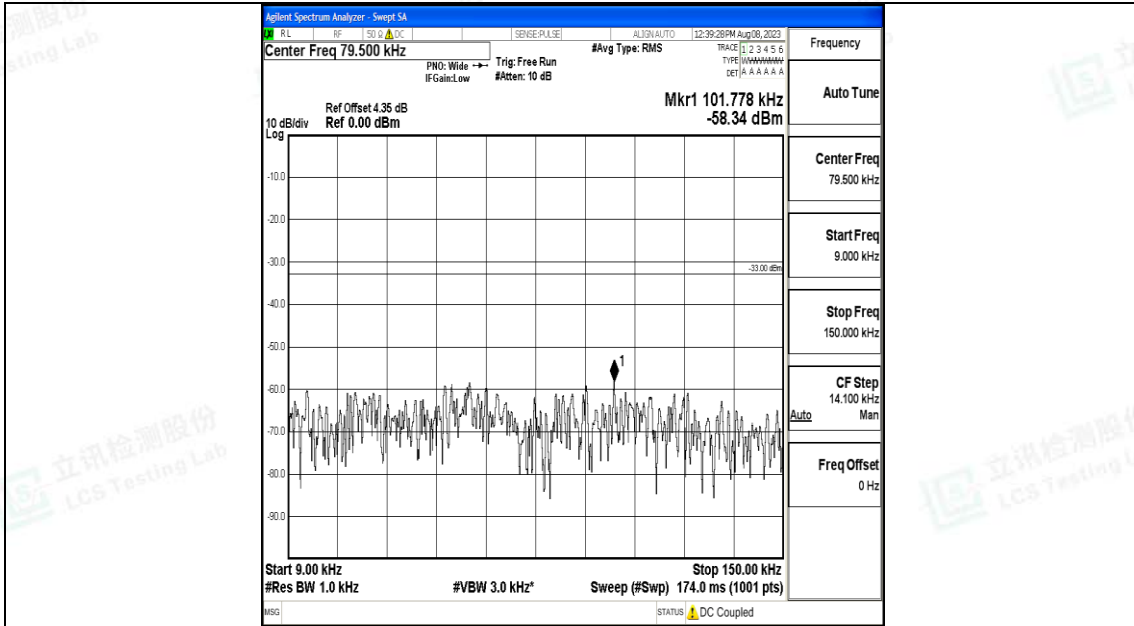

Band71_15MHz_16QAM_133197_1RB#0_3000~10000_3000~10000

Band71_15MHz_QPSK_133297_1RB#0_0.009~0.15_0.009~0.15