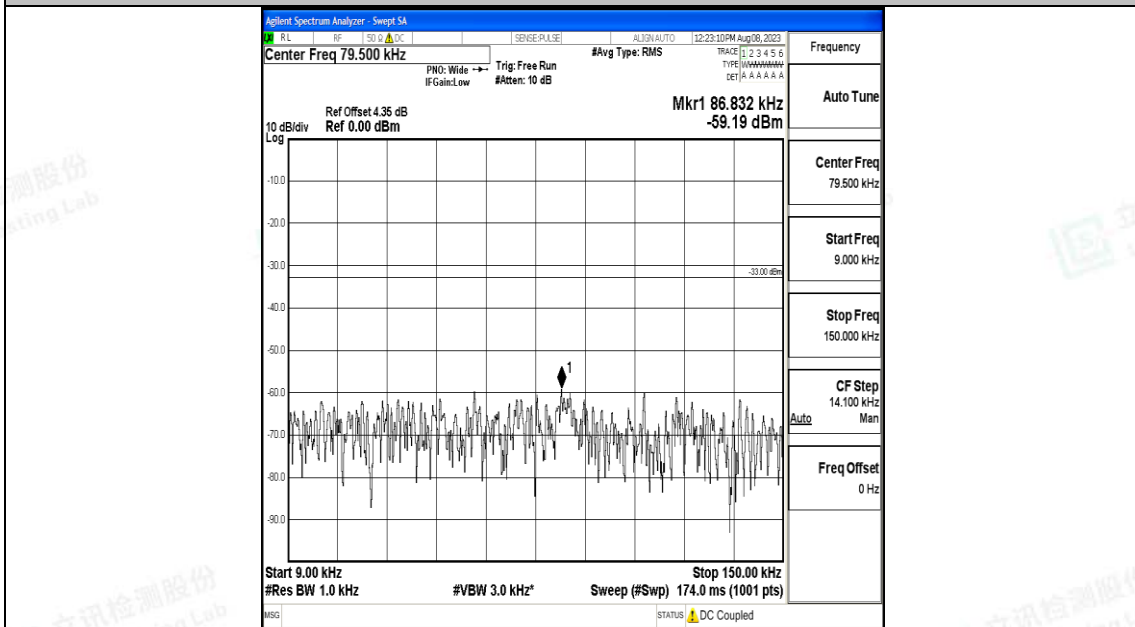

Band71\_10MHz\_QPSK\_133422\_1RB#0\_30~1000\_30~1000

Band71\_10MHz\_QPSK\_133422\_1RB#0\_1000~3000\_1000~3000

Band71\_10MHz\_QPSK\_133422\_1RB#0\_3000~10000\_3000~10000

Band71\_10MHz\_16QAM\_133422\_1RB#0\_0.009~0.15\_0.009~0.15