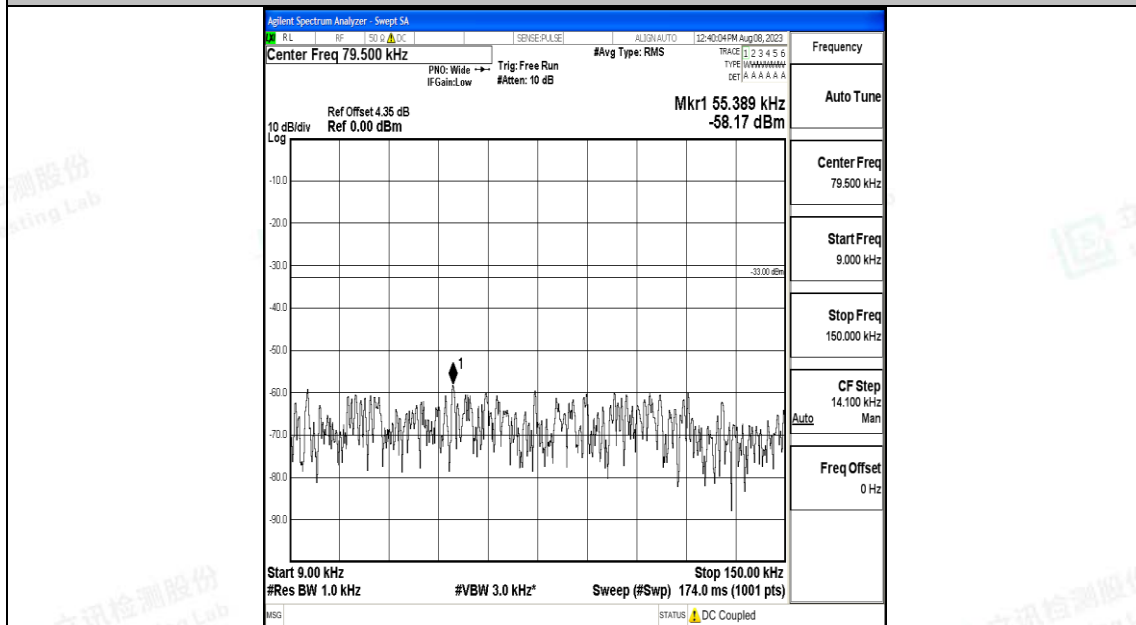

Band71\_15MHz\_QPSK\_133297\_1RB#0\_30~1000\_30~1000

Band71\_15MHz\_QPSK\_133297\_1RB#0\_1000~3000\_1000~3000

Band71\_15MHz\_QPSK\_133297\_1RB#0\_3000~10000\_3000~10000

Band71\_15MHz\_16QAM\_133297\_1RB#0\_0.009~0.15\_0.009~0.15