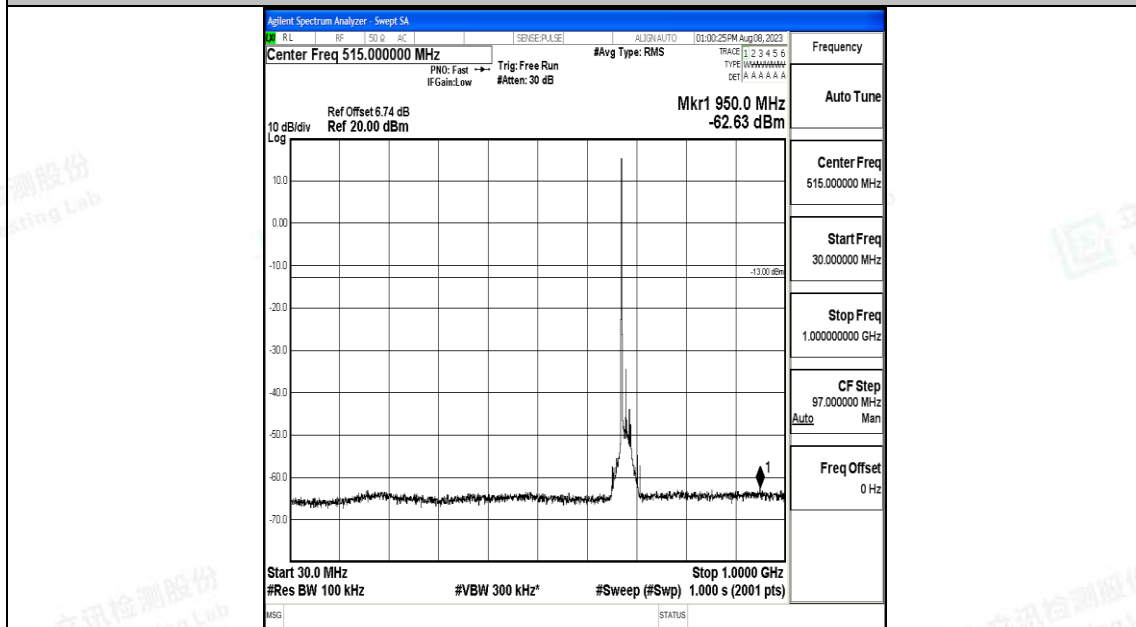

Band71_20MHz_16QAM_133372_1RB#0_0.15~30_0.15~30

Band71_20MHz_16QAM_133372_1RB#0_30~1000_30~1000