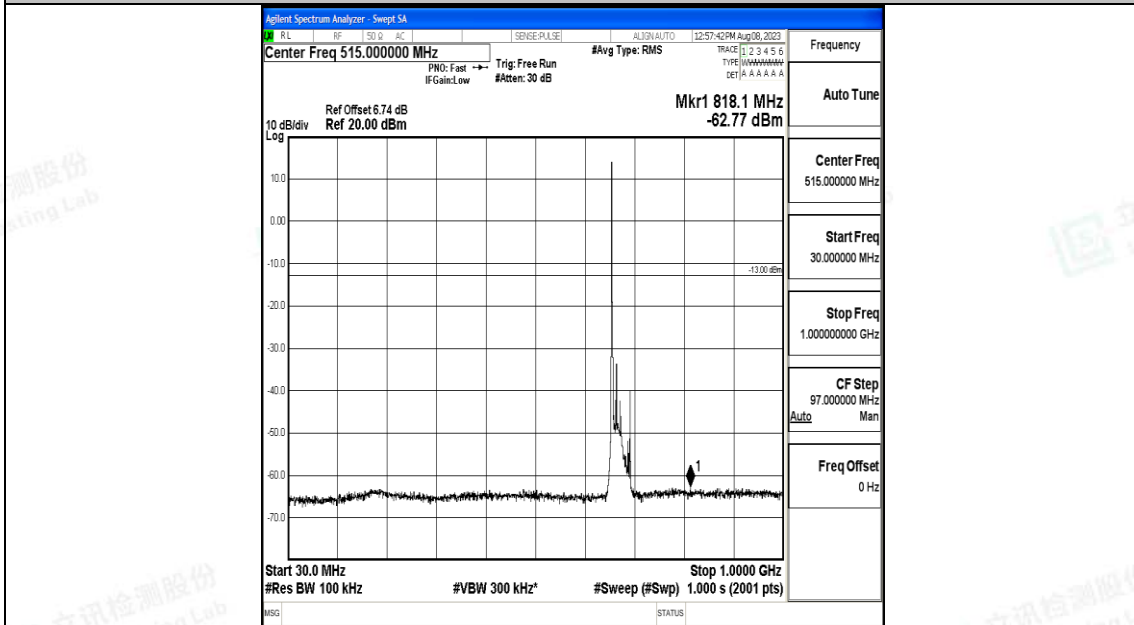

Band71_20MHz_16QAM_133222_1RB#0_0.15~30_0.15~30

Band71_20MHz_16QAM_133222_1RB#0_30~1000_30~1000