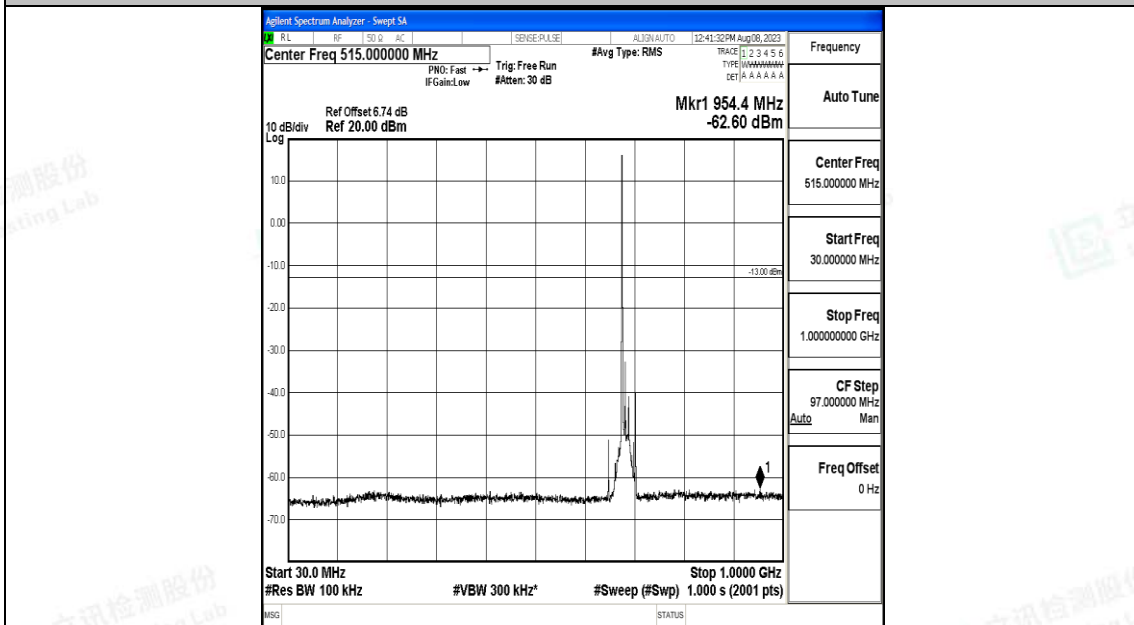

Band71\_15MHz\_QPSK\_133397\_1RB#0\_3000~10000\_3000~10000

Band71\_15MHz\_16QAM\_133397\_1RB#0\_0.009~0.15\_0.009~0.15

Band71\_15MHz\_16QAM\_133397\_1RB#0\_0.15~30\_0.15~30

Band71\_15MHz\_16QAM\_133397\_1RB#0\_30~1000\_30~1000