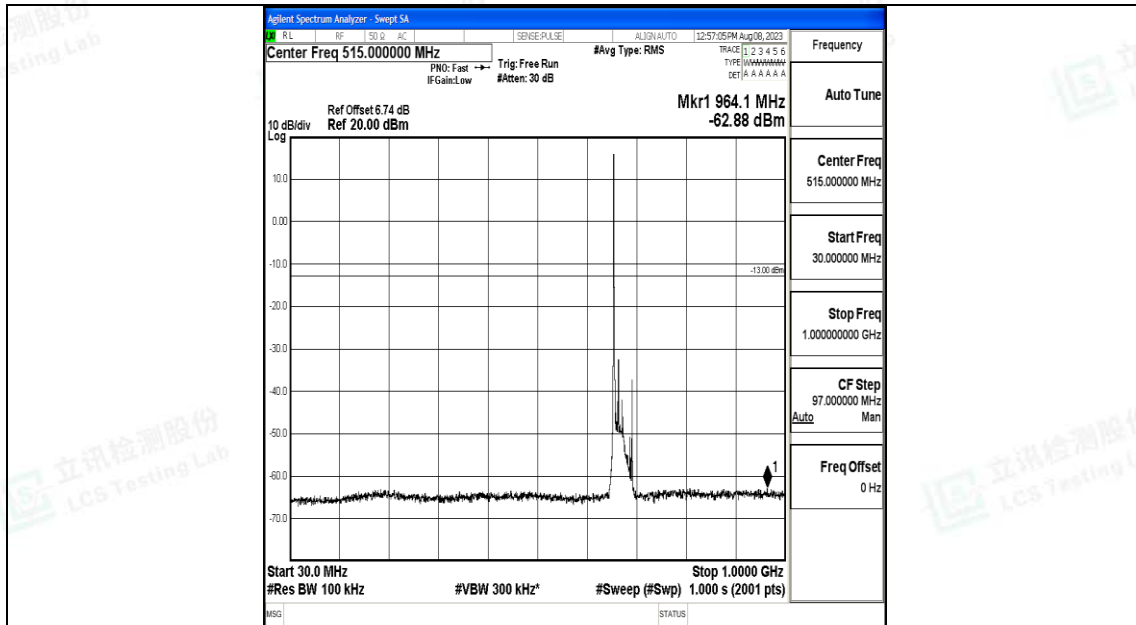

Band71\_15MHz\_16QAM\_133397\_1RB#0\_1000~3000\_1000~3000

Band71\_15MHz\_16QAM\_133397\_1RB#0\_3000~10000\_3000~10000

Band71\_20MHz\_QPSK\_133222\_1RB#0\_0.009~0.15\_0.009~0.15

Band71\_20MHz\_QPSK\_133222\_1RB#0\_0.15~30\_0.15~30