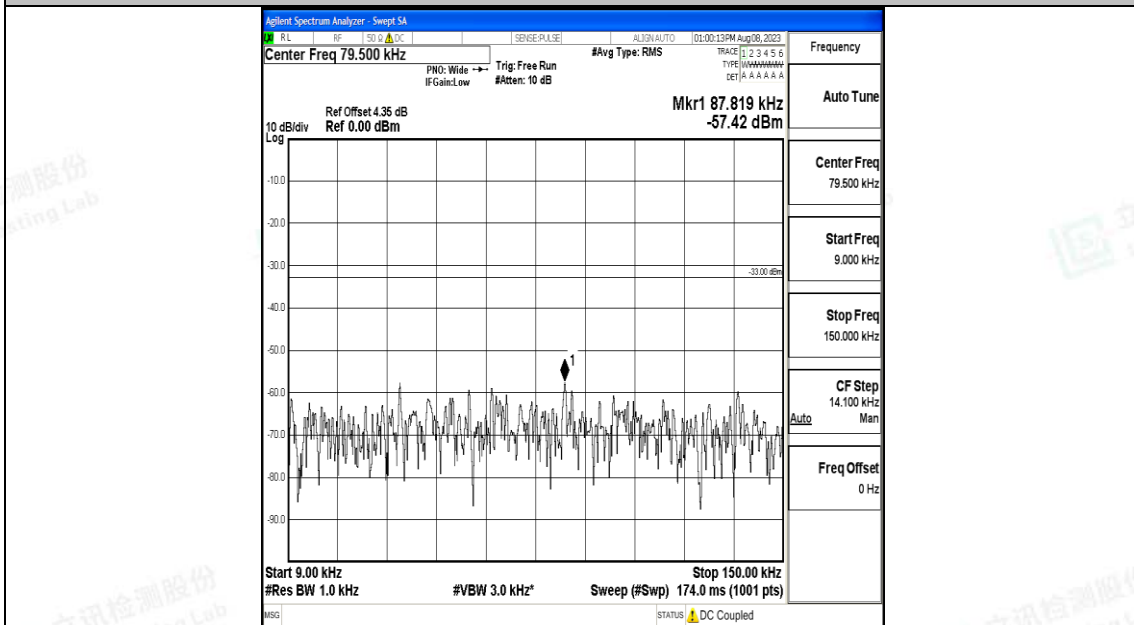

Band71\_20MHz\_QPSK\_133372\_1RB#0\_30~1000\_30~1000

Band71\_20MHz\_QPSK\_133372\_1RB#0\_1000~3000\_1000~3000

Band71\_20MHz\_QPSK\_133372\_1RB#0\_3000~10000\_3000~10000

Band71\_20MHz\_16QAM\_133372\_1RB#0\_0.009~0.15\_0.009~0.15