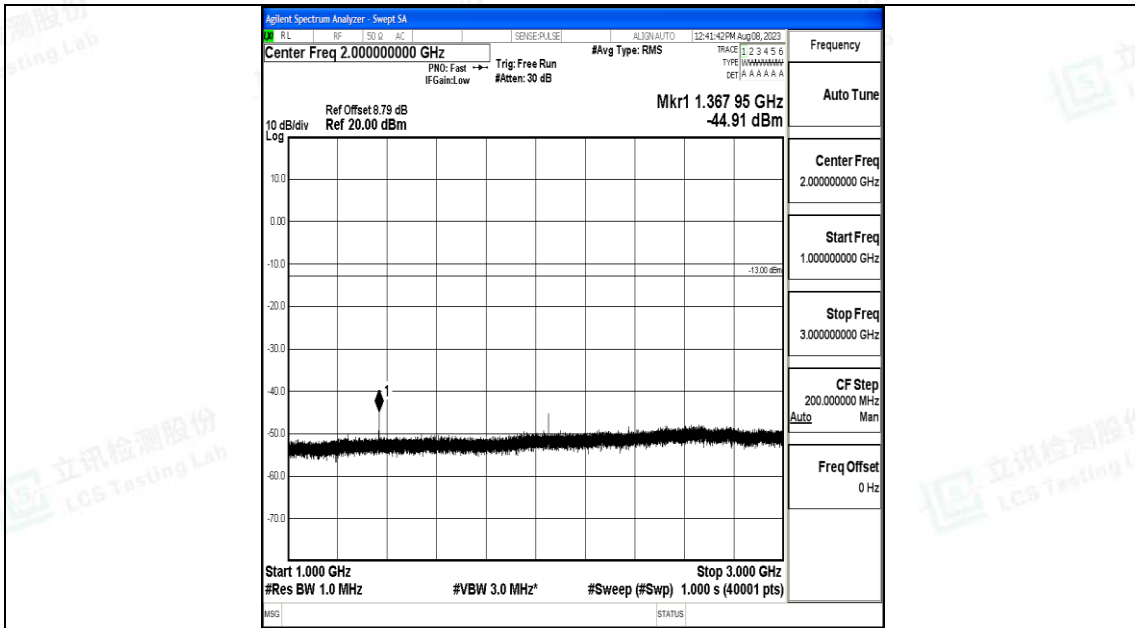

Band71\_15MHz\_QPSK\_133397\_1RB#0\_3000~10000\_3000~10000

Band71\_15MHz\_16QAM\_133397\_1RB#0\_0.009~0.15\_0.009~0.15

Band71\_15MHz\_16QAM\_133397\_1RB#0\_0.15~30\_0.15~30

Band71\_15MHz\_16QAM\_133397\_1RB#0\_30~1000\_30~1000