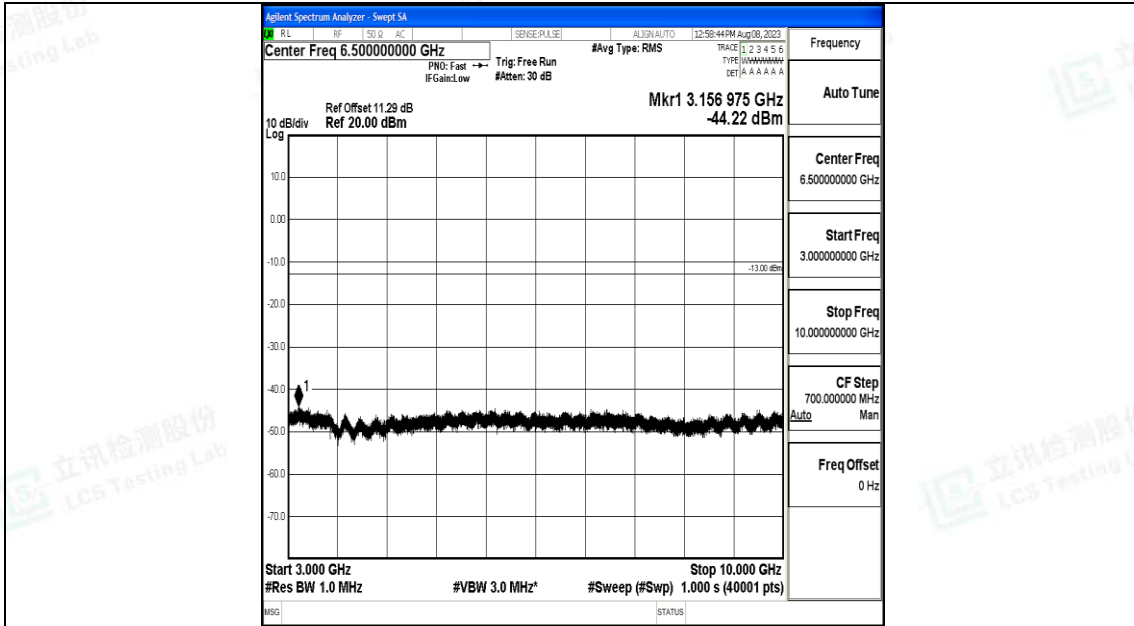

Band71\_20MHz\_QPSK\_133322\_1RB#0\_0.009~0.15\_0.009~0.15

Band71\_20MHz\_QPSK\_133322\_1RB#0\_0.15~30\_0.15~30

Band71\_20MHz\_QPSK\_133322\_1RB#0\_30~1000\_30~1000

Band71\_20MHz\_QPSK\_133322\_1RB#0\_1000~3000\_1000~3000