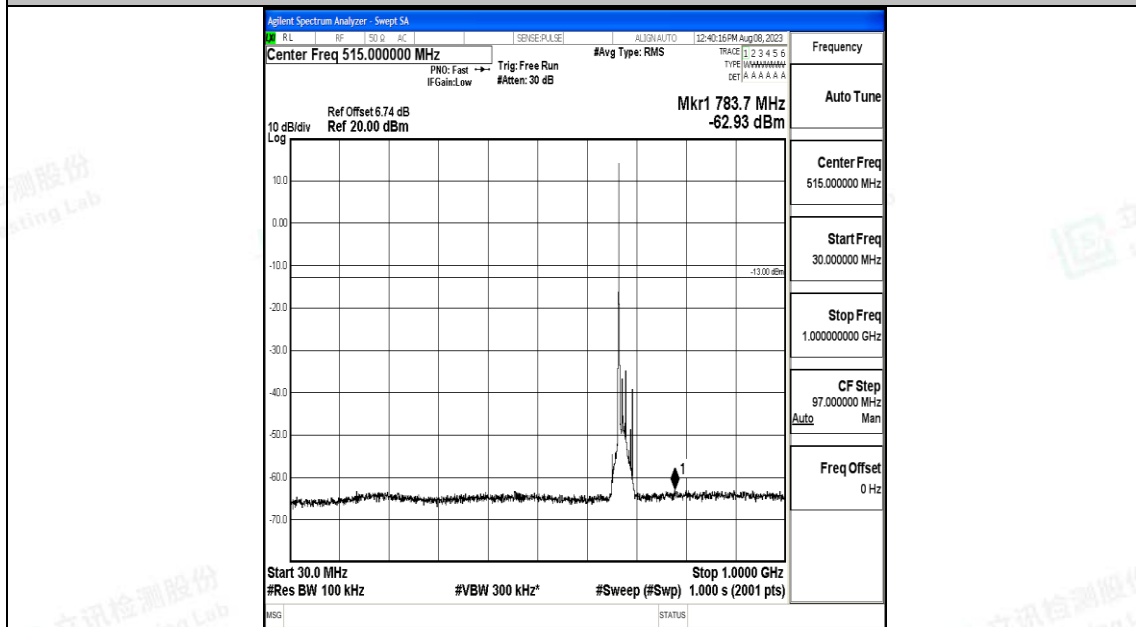

Band71_15MHz_16QAM_133297_1RB#0_0.15~30_0.15~30

Band71_15MHz_16QAM_133297_1RB#0_30~1000_30~1000