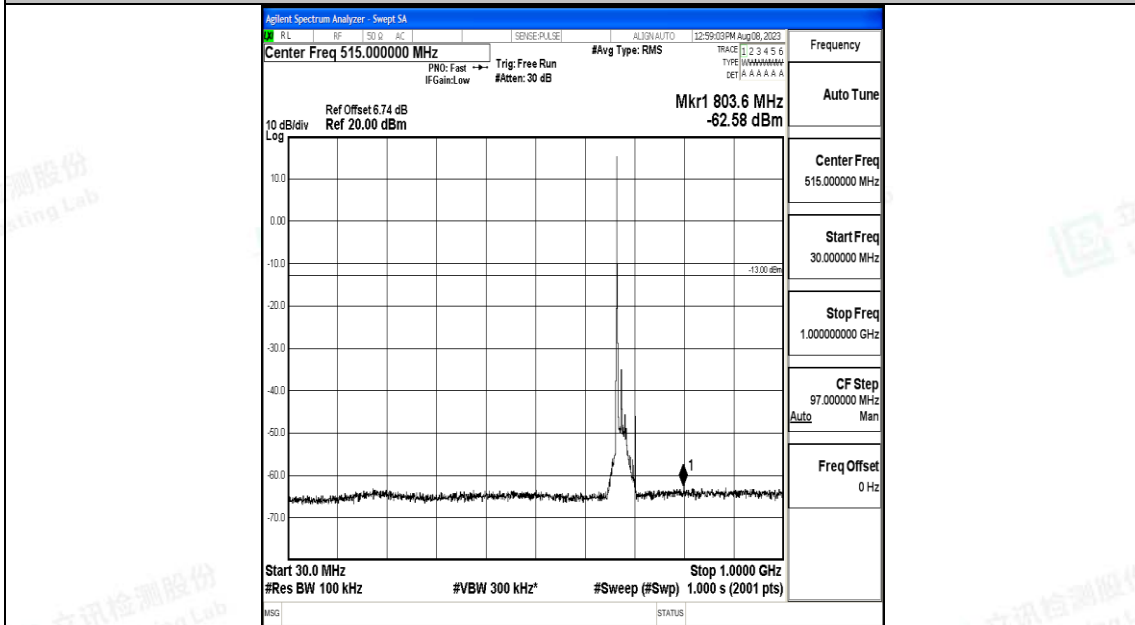

Band71\_20MHz\_QPSK\_133322\_1RB#0\_3000~10000\_3000~10000

Band71\_20MHz\_16QAM\_133322\_1RB#0\_0.009~0.15\_0.009~0.15

Band71\_20MHz\_16QAM\_133322\_1RB#0\_0.15~30\_0.15~30

Band71\_20MHz\_16QAM\_133322\_1RB#0\_30~1000\_30~1000