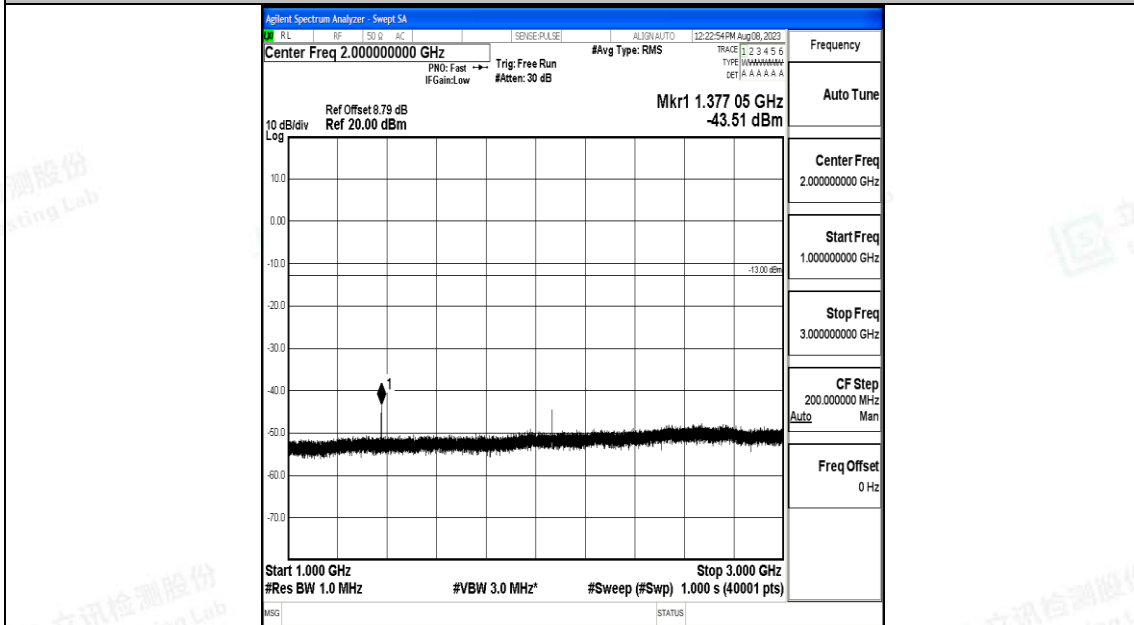

Band71_10MHz_QPSK_133422_1RB#0_30~1000_30~1000

Band71_10MHz_QPSK_133422_1RB#0_1000~3000_1000~3000