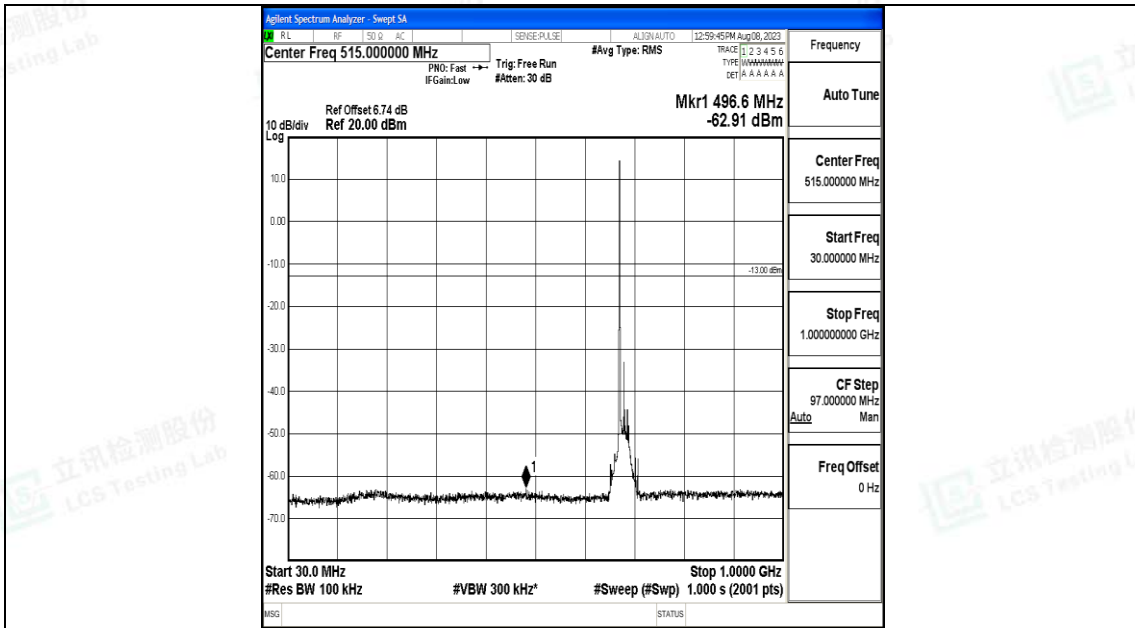

Band71\_20MHz\_16QAM\_133322\_1RB#0\_1000~3000\_1000~3000

Band71\_20MHz\_16QAM\_133322\_1RB#0\_3000~10000\_3000~10000

Band71\_20MHz\_QPSK\_133372\_1RB#0\_0.009~0.15\_0.009~0.15

Band71\_20MHz\_QPSK\_133372\_1RB#0\_0.15~30\_0.15~30