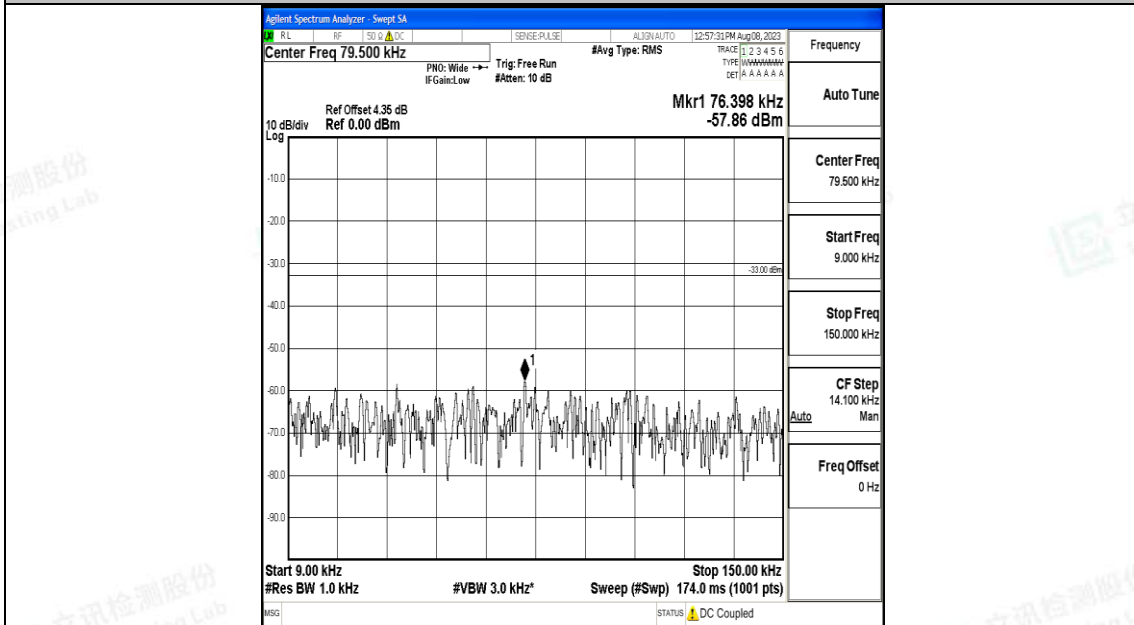

Band71\_20MHz\_QPSK\_133222\_1RB#0\_30~1000\_30~1000

Band71\_20MHz\_QPSK\_133222\_1RB#0\_1000~3000\_1000~3000

Band71\_20MHz\_QPSK\_133222\_1RB#0\_3000~10000\_3000~10000

Band71\_20MHz\_16QAM\_133222\_1RB#0\_0.009~0.15\_0.009~0.15