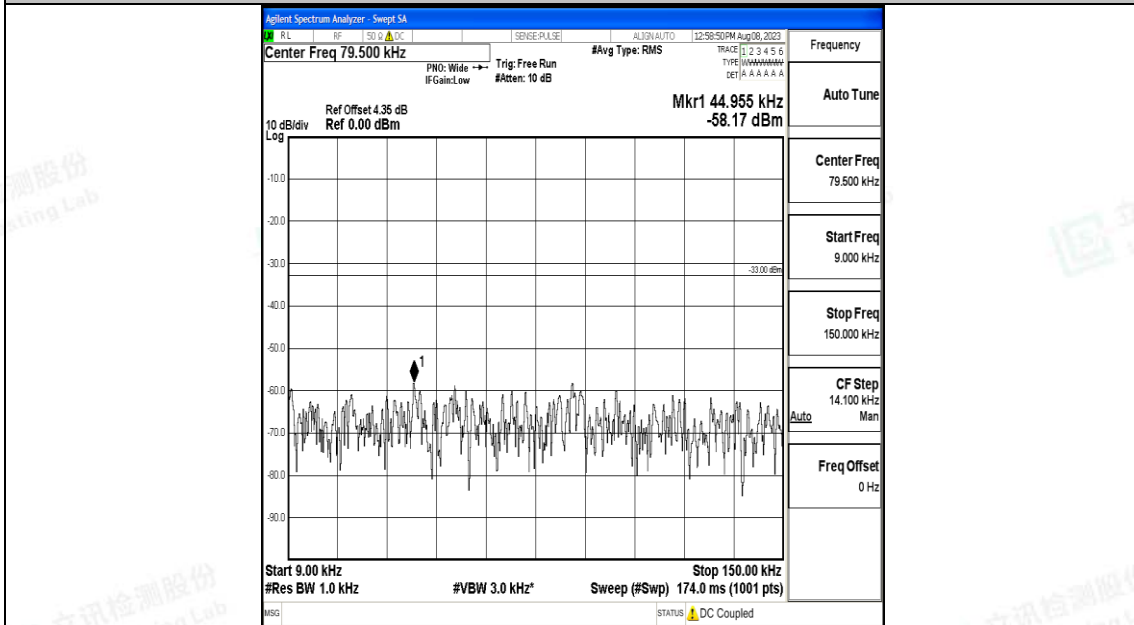

Band71_20MHz_QPSK_133322_1RB#0_3000~10000_3000~10000

Band71_20MHz_16QAM_133322_1RB#0_0.009~0.15_0.009~0.15