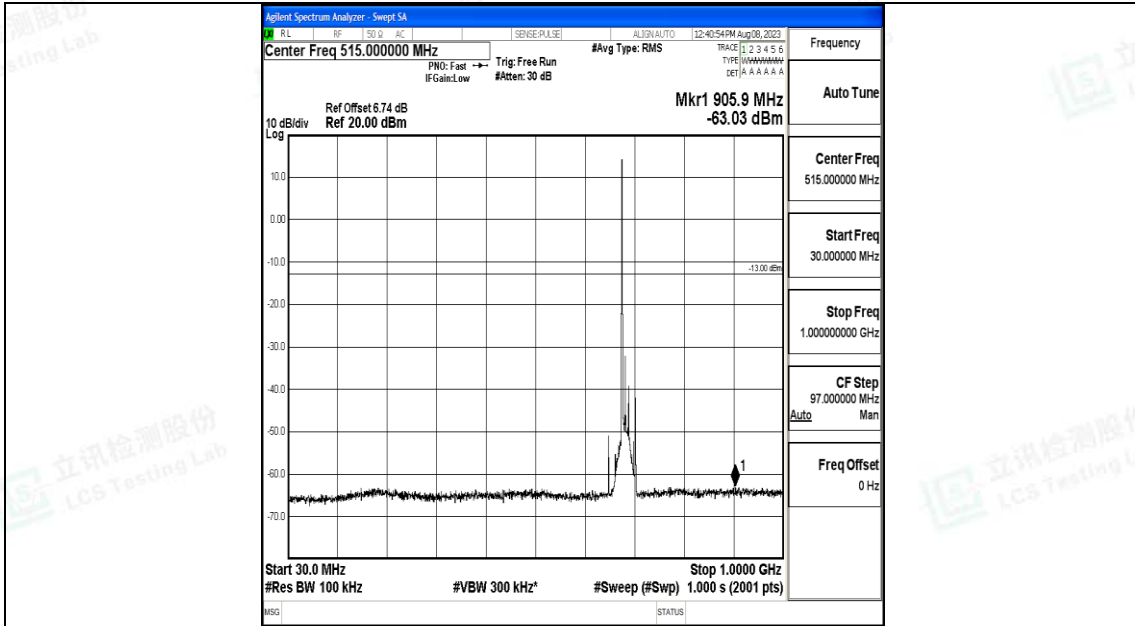

Band71_15MHz_QPSK_133397_1RB#0_0.15~30_0.15~30

Band71_15MHz_QPSK_133397_1RB#0_30~1000_30~1000