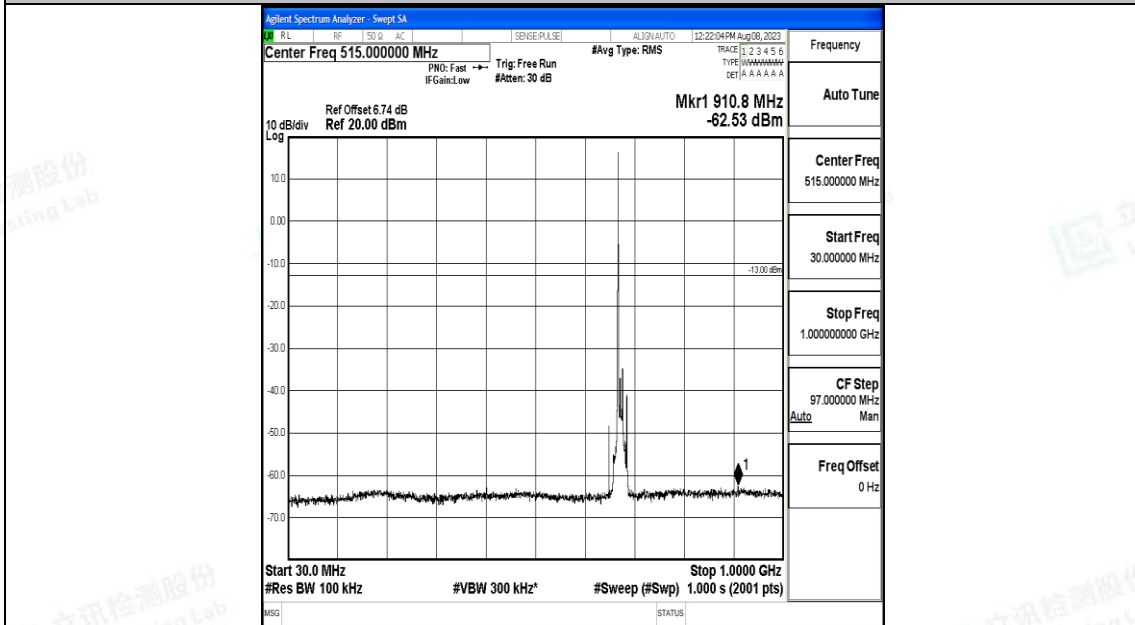

Band71\_10MHz\_QPSK\_133297\_1RB#0\_3000~10000\_3000~10000

Band71\_10MHz\_16QAM\_133297\_1RB#0\_0.009~0.15\_0.009~0.15

Band71\_10MHz\_16QAM\_133297\_1RB#0\_0.15~30\_0.15~30

Band71\_10MHz\_16QAM\_133297\_1RB#0\_30~1000\_30~1000