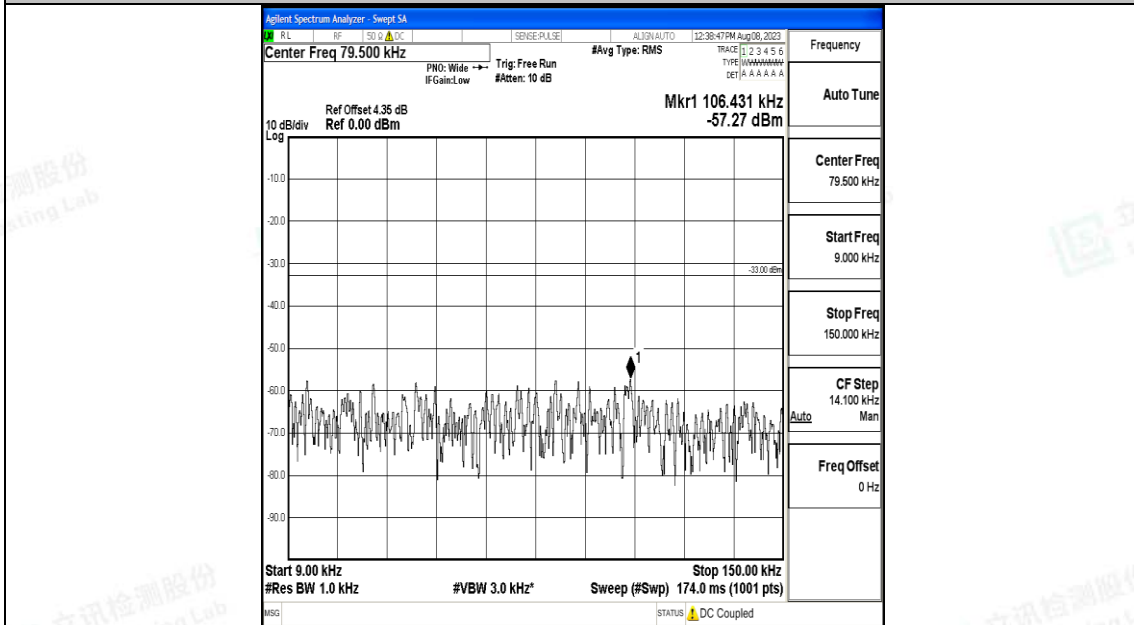

Band71_15MHz_QPSK_133197_1RB#0_3000~10000_3000~10000

Band71_15MHz_16QAM_133197_1RB#0_0.009~0.15_0.009~0.15