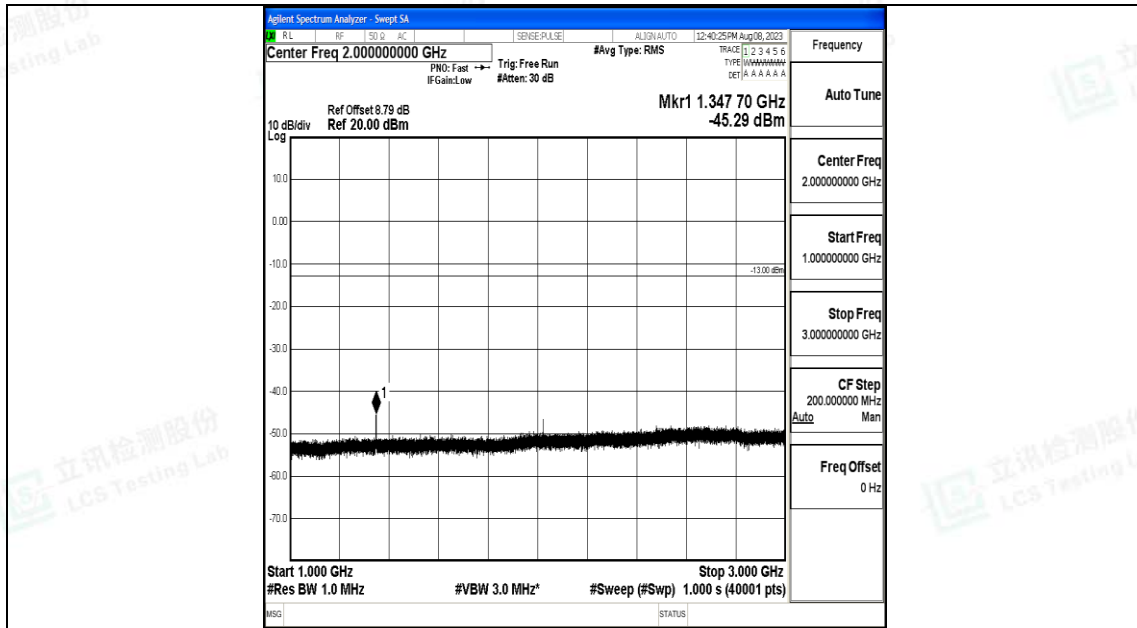

Band71_15MHz_16QAM_133297_1RB#0_30~1000_30~1000

Band71_15MHz_16QAM_133297_1RB#0_1000~3000_1000~3000