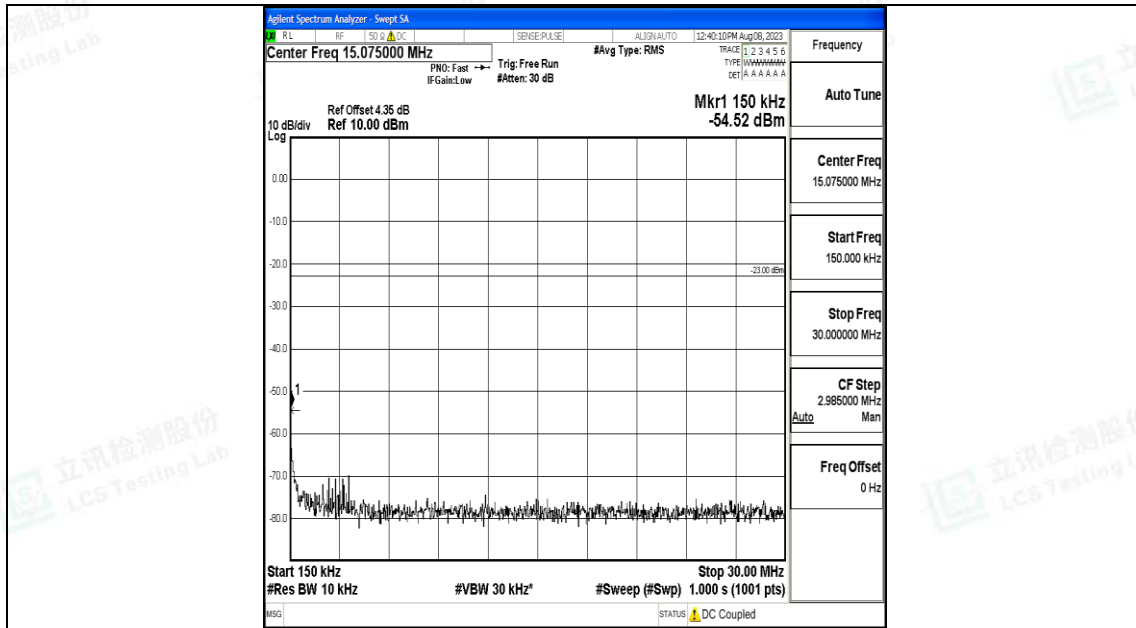

Band71\_15MHz\_QPSK\_133297\_1RB#0\_30~1000\_30~1000

Band71\_15MHz\_QPSK\_133297\_1RB#0\_1000~3000\_1000~3000

Band71\_15MHz\_QPSK\_133297\_1RB#0\_3000~10000\_3000~10000

Band71\_15MHz\_16QAM\_133297\_1RB#0\_0.009~0.15\_0.009~0.15