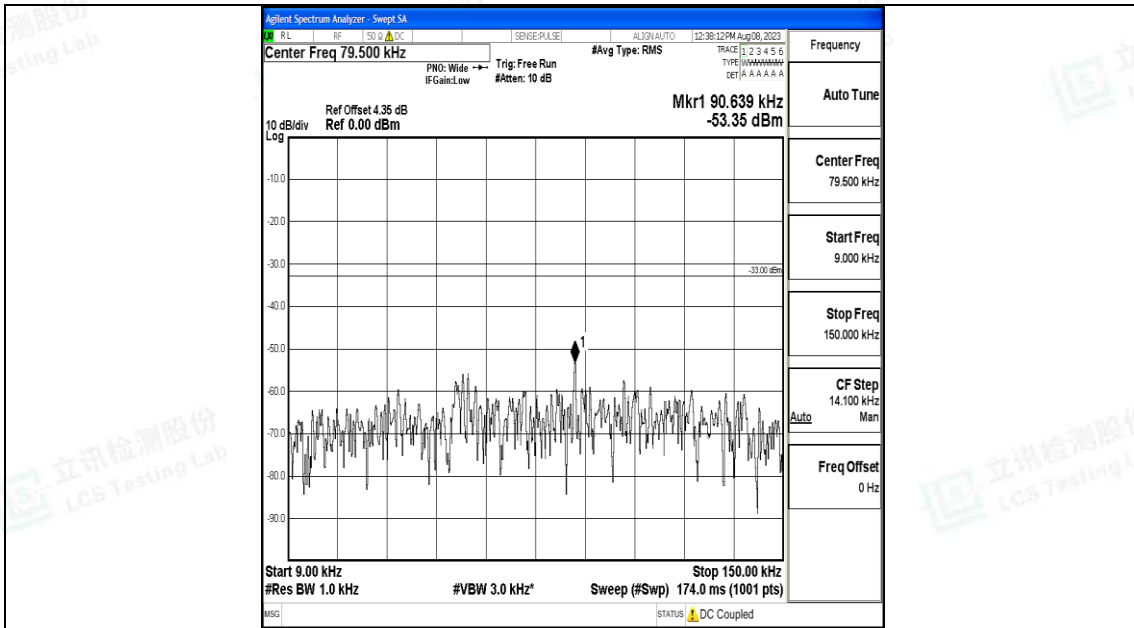

Band71\_10MHz\_16QAM\_133422\_1RB#0\_0.15~30\_0.15~30

Band71\_10MHz\_16QAM\_133422\_1RB#0\_30~1000\_30~1000

Band71\_10MHz\_16QAM\_133422\_1RB#0\_1000~3000\_1000~3000

Band71\_10MHz\_16QAM\_133422\_1RB#0\_3000~10000\_3000~10000