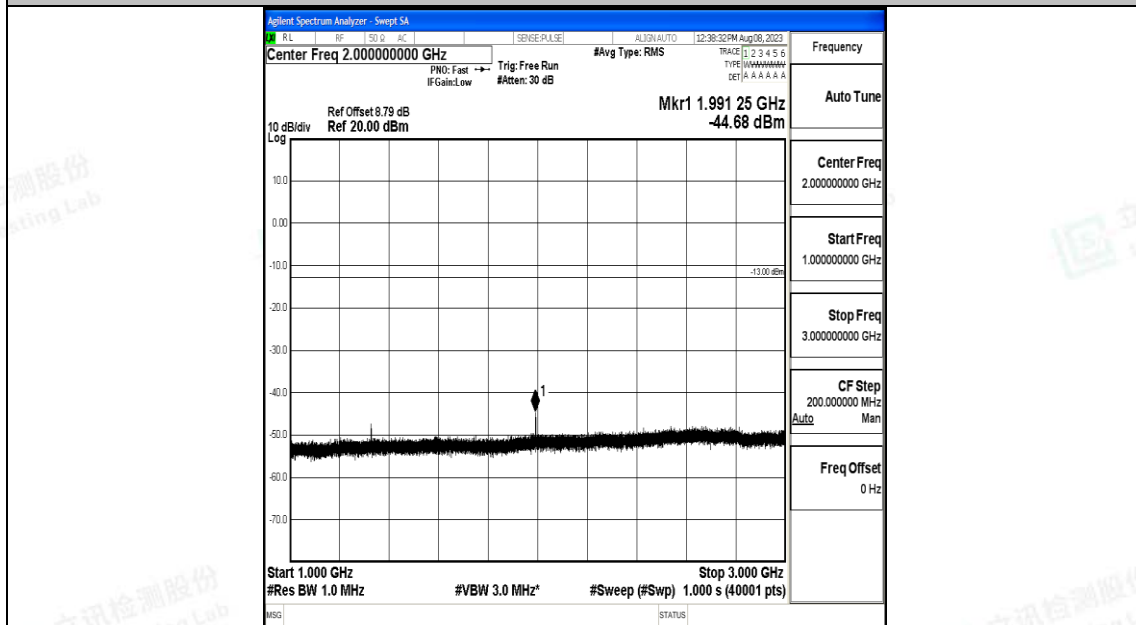

Band71\_15MHz\_QPSK\_133197\_1RB#0\_0.009~0.15\_0.009~0.15

Band71\_15MHz\_QPSK\_133197\_1RB#0\_0.15~30\_0.15~30

Band71\_15MHz\_QPSK\_133197\_1RB#0\_30~1000\_30~1000

Band71\_15MHz\_QPSK\_133197\_1RB#0\_1000~3000\_1000~3000