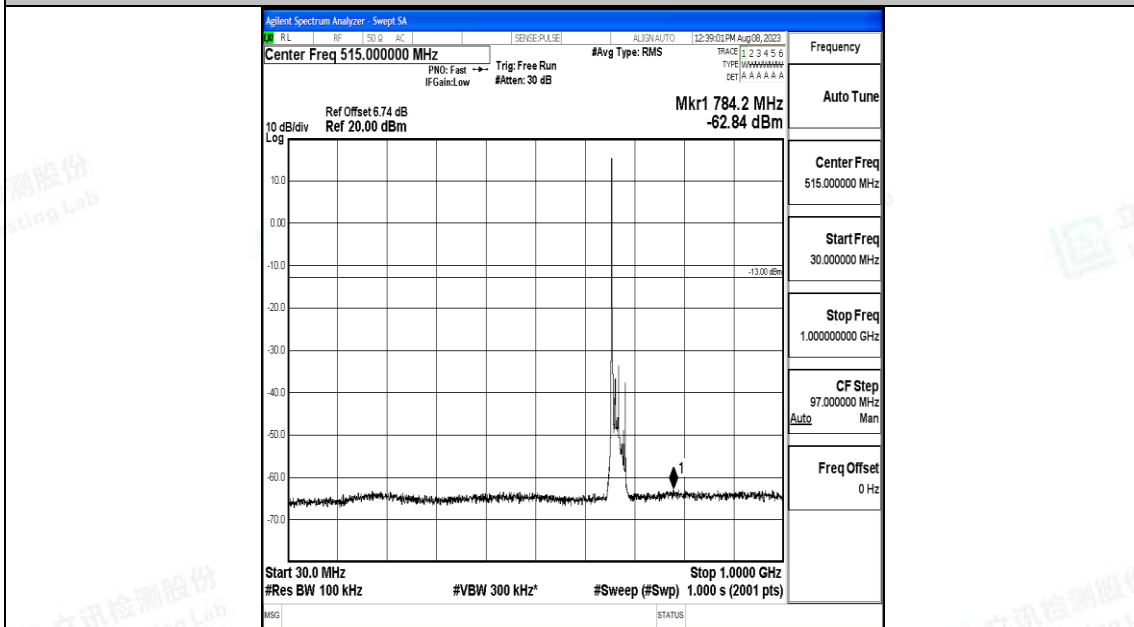

Band71\_15MHz\_QPSK\_133197\_1RB#0\_3000~10000\_3000~10000

Band71\_15MHz\_16QAM\_133197\_1RB#0\_0.009~0.15\_0.009~0.15

Band71\_15MHz\_16QAM\_133197\_1RB#0\_0.15~30\_0.15~30

Band71\_15MHz\_16QAM\_133197\_1RB#0\_30~1000\_30~1000