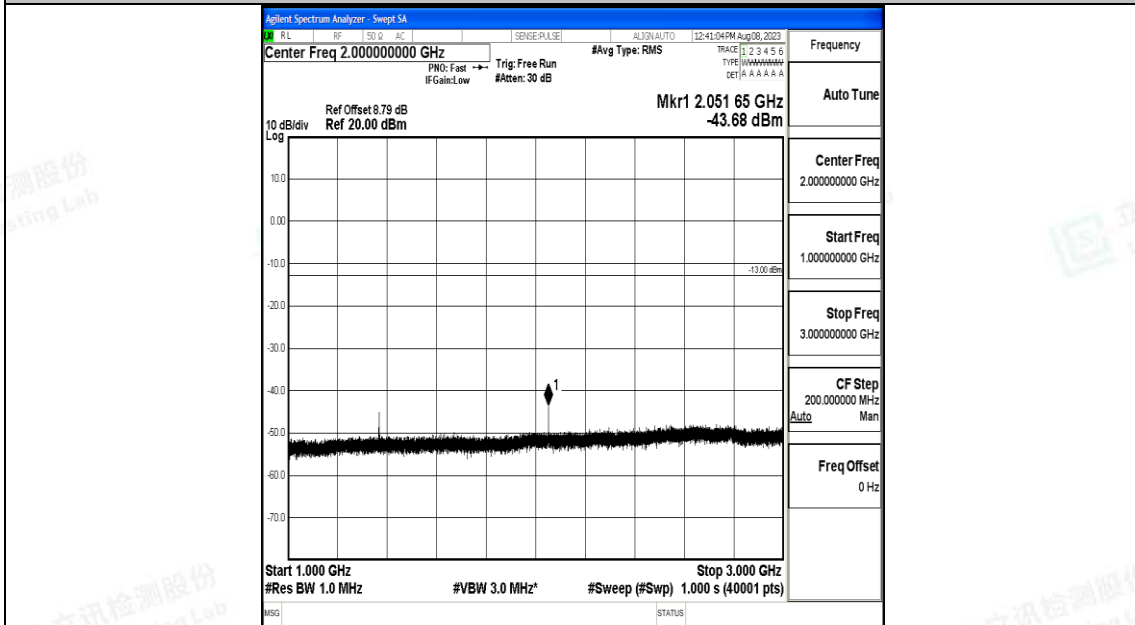

Band71\_15MHz\_QPSK\_133397\_1RB#0\_0.009~0.15\_0.009~0.15

Band71\_15MHz\_QPSK\_133397\_1RB#0\_0.15~30\_0.15~30

Band71\_15MHz\_QPSK\_133397\_1RB#0\_30~1000\_30~1000

Band71\_15MHz\_QPSK\_133397\_1RB#0\_1000~3000\_1000~3000