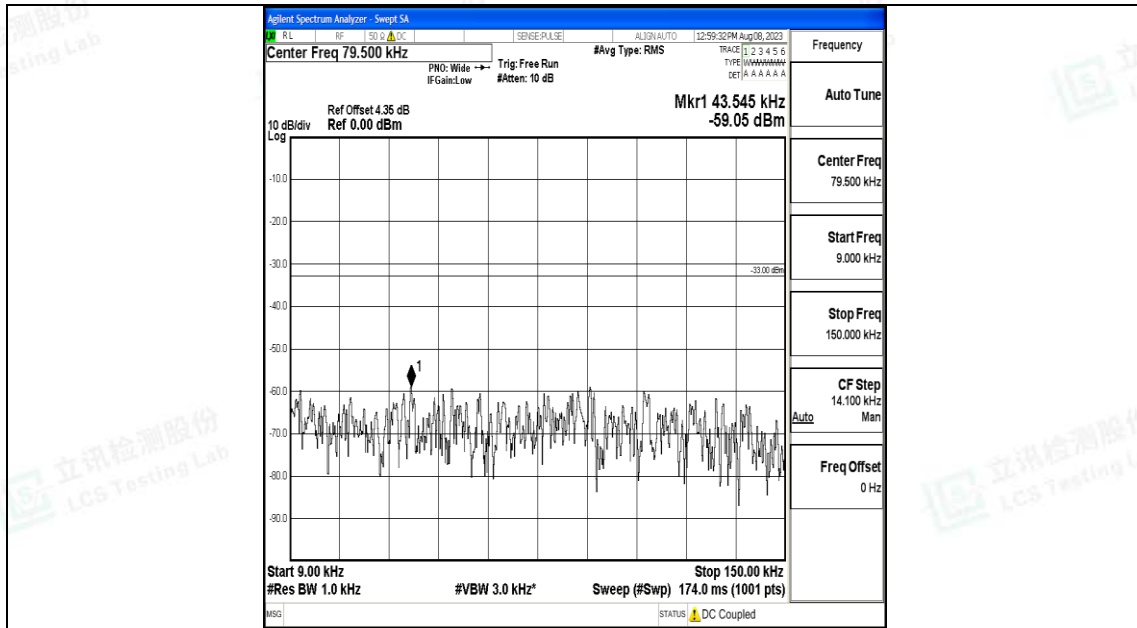

Band71_20MHz_16QAM_133322_1RB#0_3000~10000_3000~10000

Band71_20MHz_QPSK_133372_1RB#0_0.009~0.15_0.009~0.15