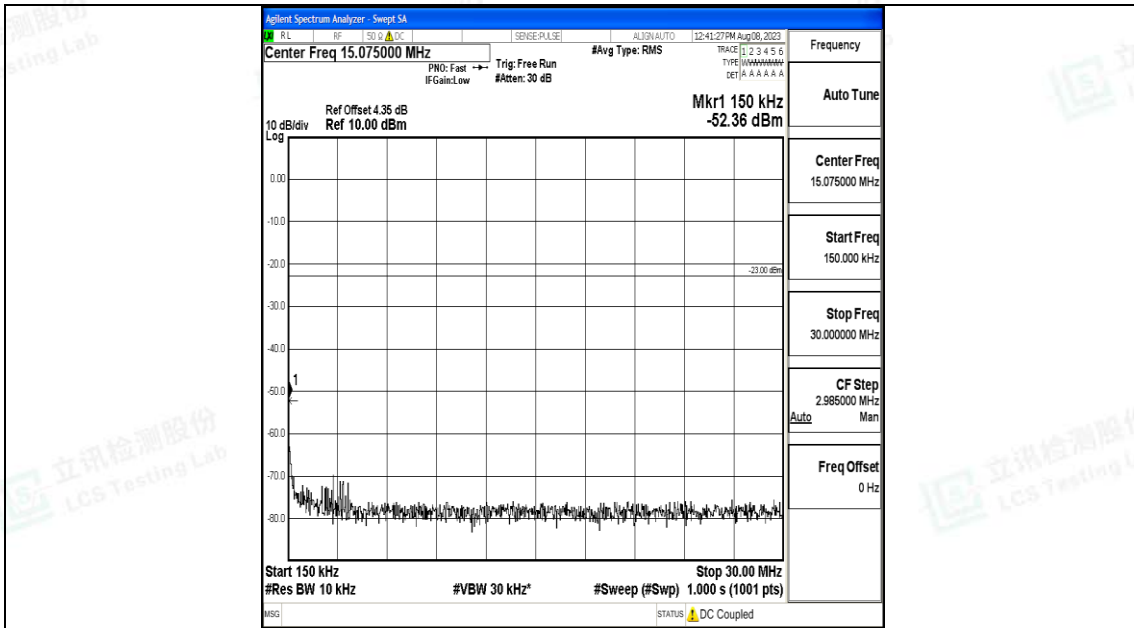

Band71_15MHz_16QAM_133397_1RB#0_0.009~0.15_0.009~0.15

Band71_15MHz_16QAM_133397_1RB#0_0.15~30_0.15~30