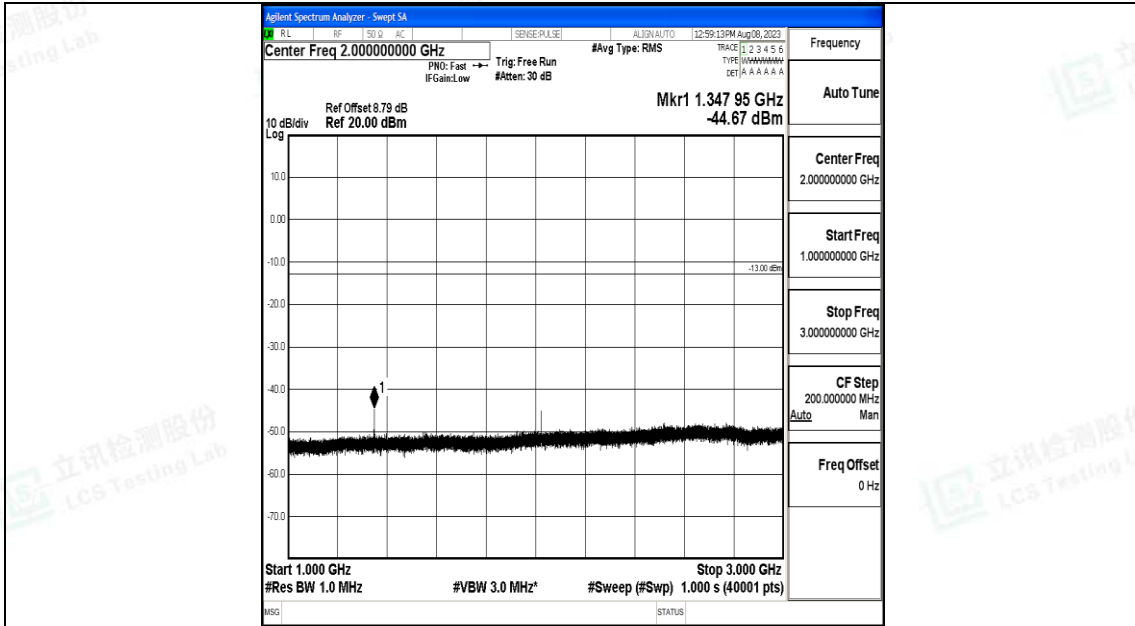

Band71\_20MHz\_QPSK\_133322\_1RB#0\_3000~10000\_3000~10000

Band71\_20MHz\_16QAM\_133322\_1RB#0\_0.009~0.15\_0.009~0.15

Band71\_20MHz\_16QAM\_133322\_1RB#0\_0.15~30\_0.15~30

Band71\_20MHz\_16QAM\_133322\_1RB#0\_30~1000\_30~1000