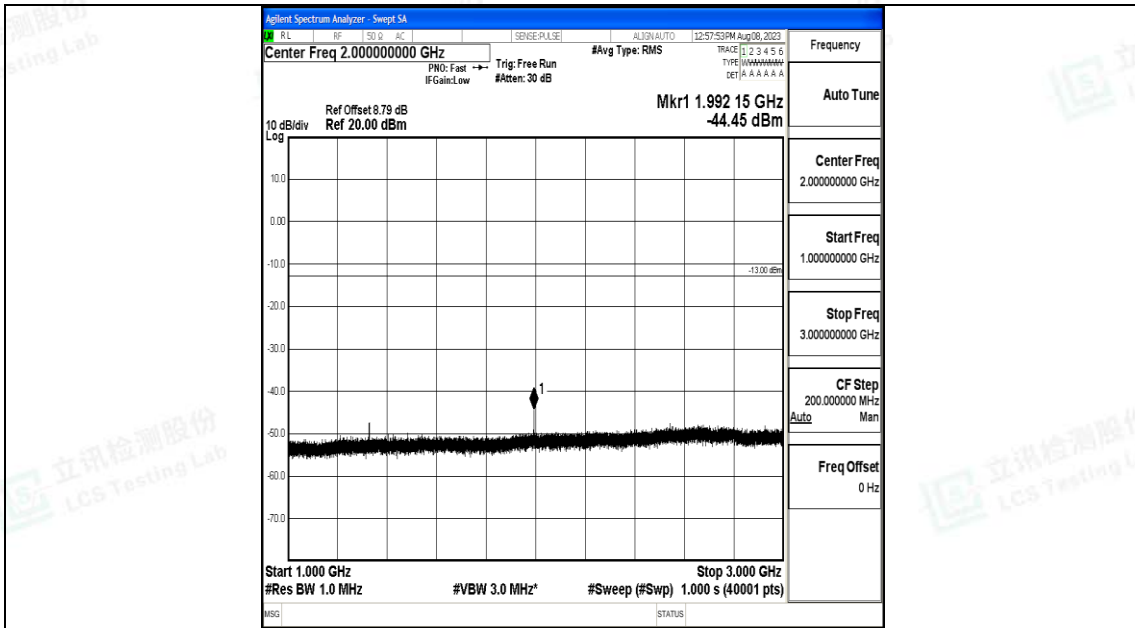

Band71_20MHz_16QAM_133222_1RB#0_30~1000_30~1000

Band71_20MHz_16QAM_133222_1RB#0_1000~3000_1000~3000