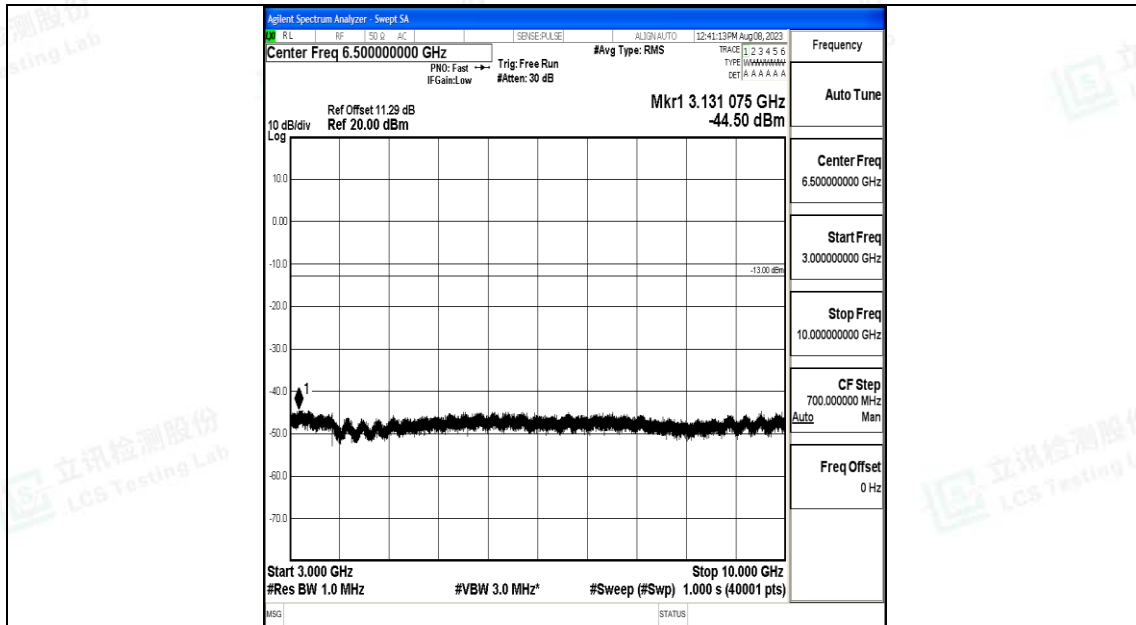

Band71\_15MHz\_QPSK\_133397\_1RB#0\_0.009~0.15\_0.009~0.15

Band71\_15MHz\_QPSK\_133397\_1RB#0\_0.15~30\_0.15~30

Band71\_15MHz\_QPSK\_133397\_1RB#0\_30~1000\_30~1000

Band71\_15MHz\_QPSK\_133397\_1RB#0\_1000~3000\_1000~3000