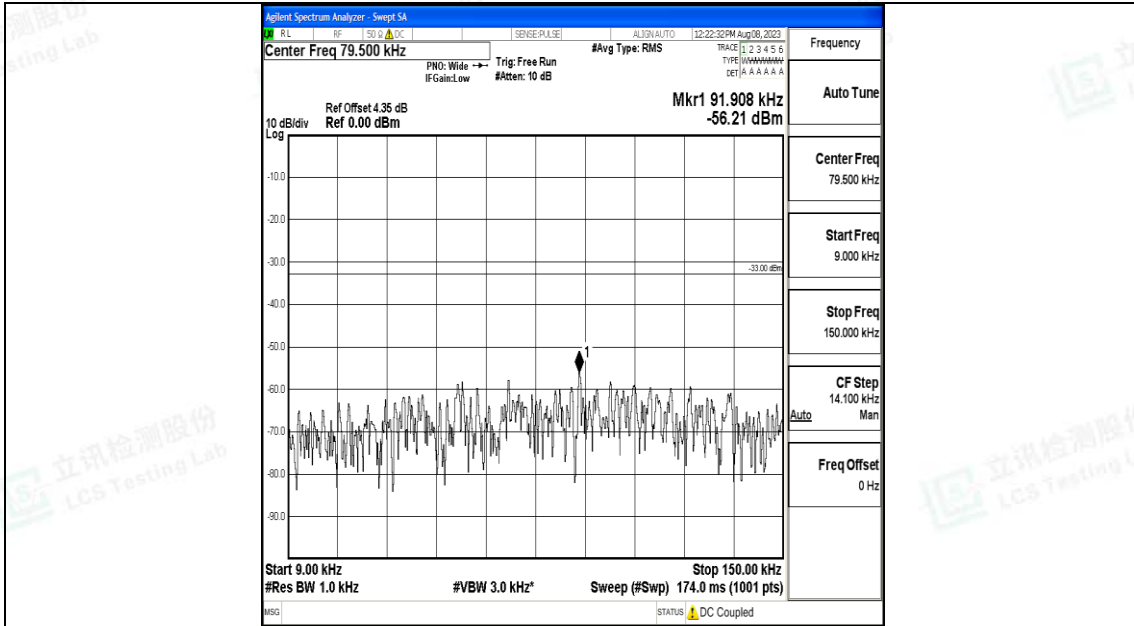

Band71_10MHz_16QAM_133297_1RB#0_3000~10000_3000~10000

Band71_10MHz_QPSK_133422_1RB#0_0.009~0.15_0.009~0.15