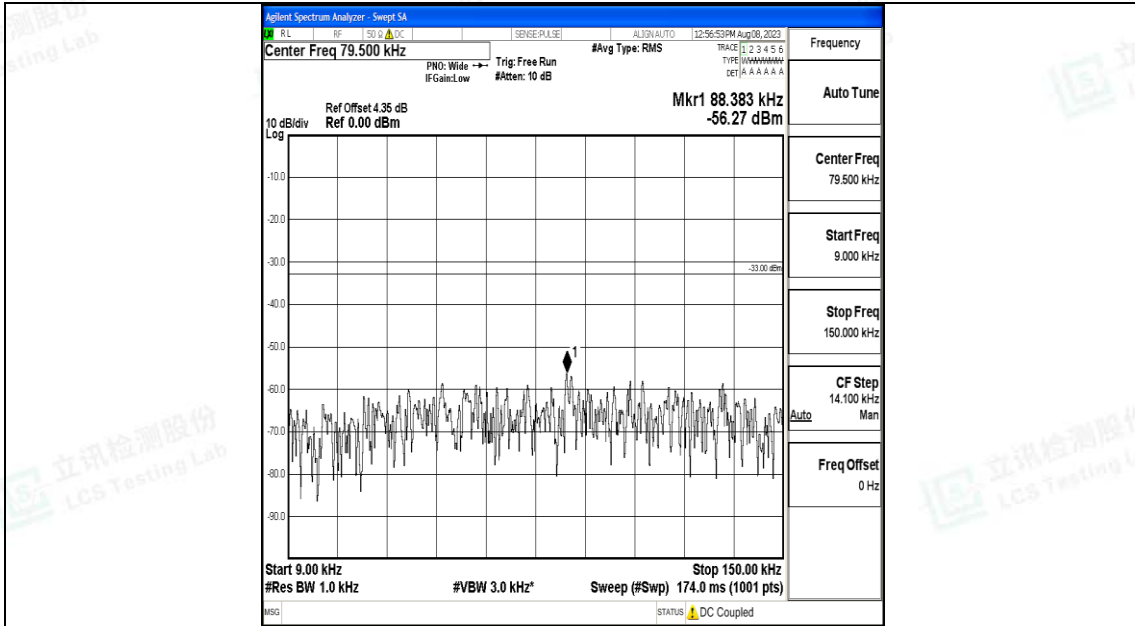

Band71_15MHz_16QAM_133397_1RB#0_3000~10000_3000~10000

Band71_20MHz_QPSK_133222_1RB#0_0.009~0.15_0.009~0.15