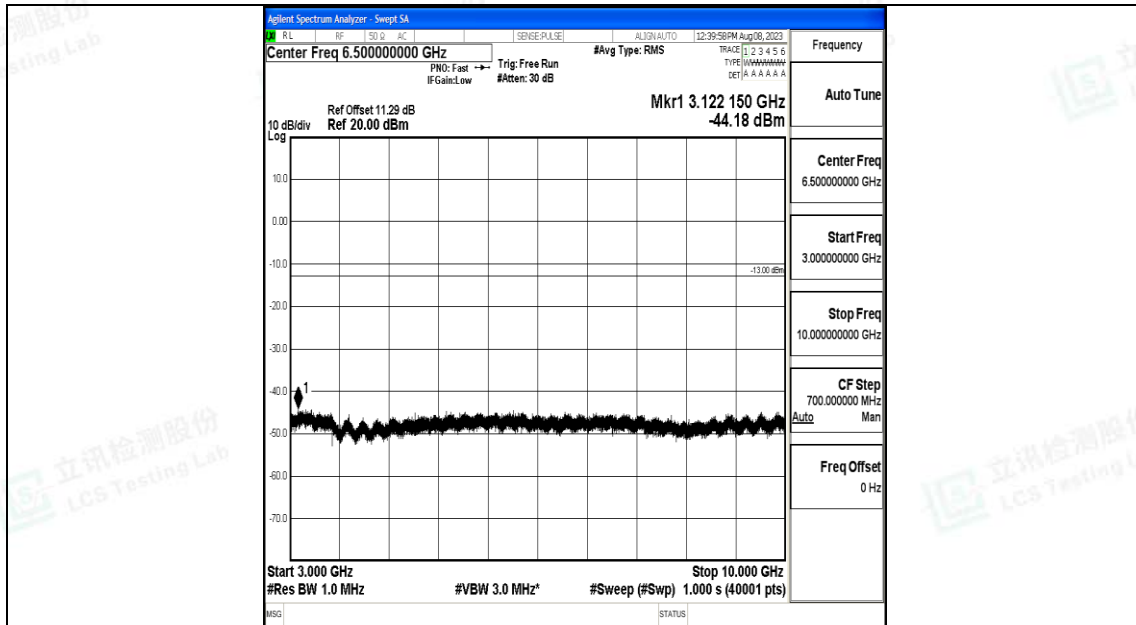

Band71_15MHz_QPSK_133297_1RB#0_1000~3000_1000~3000

Band71_15MHz_QPSK_133297_1RB#0_3000~10000_3000~10000