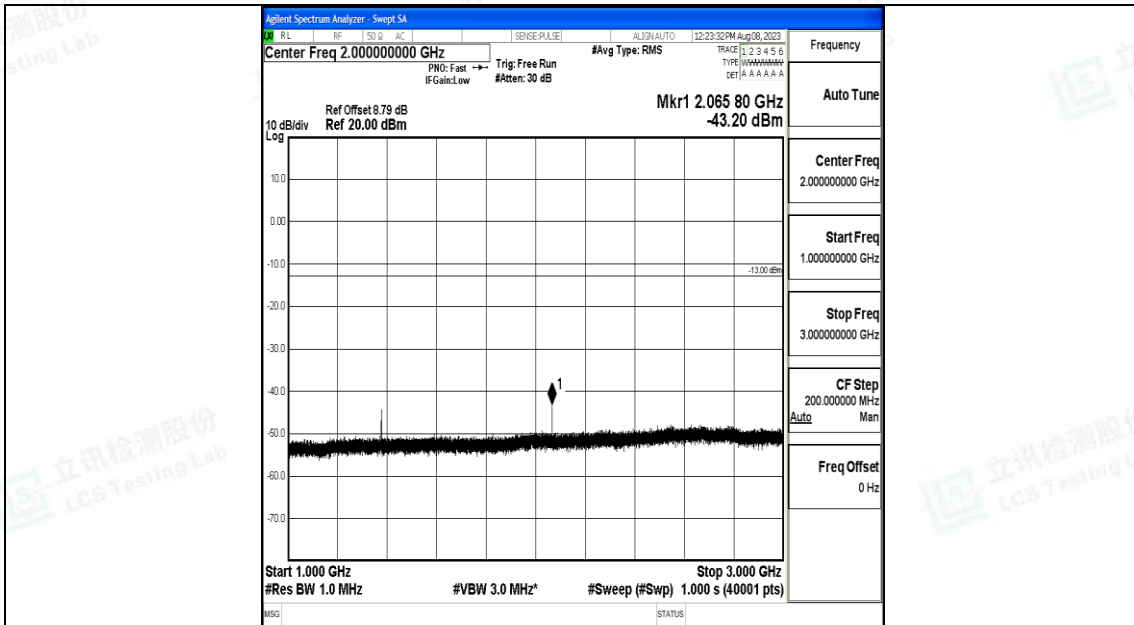

Band71_10MHz_16QAM_133422_1RB#0_30~1000_30~1000

Band71_10MHz_16QAM_133422_1RB#0_1000~3000_1000~3000