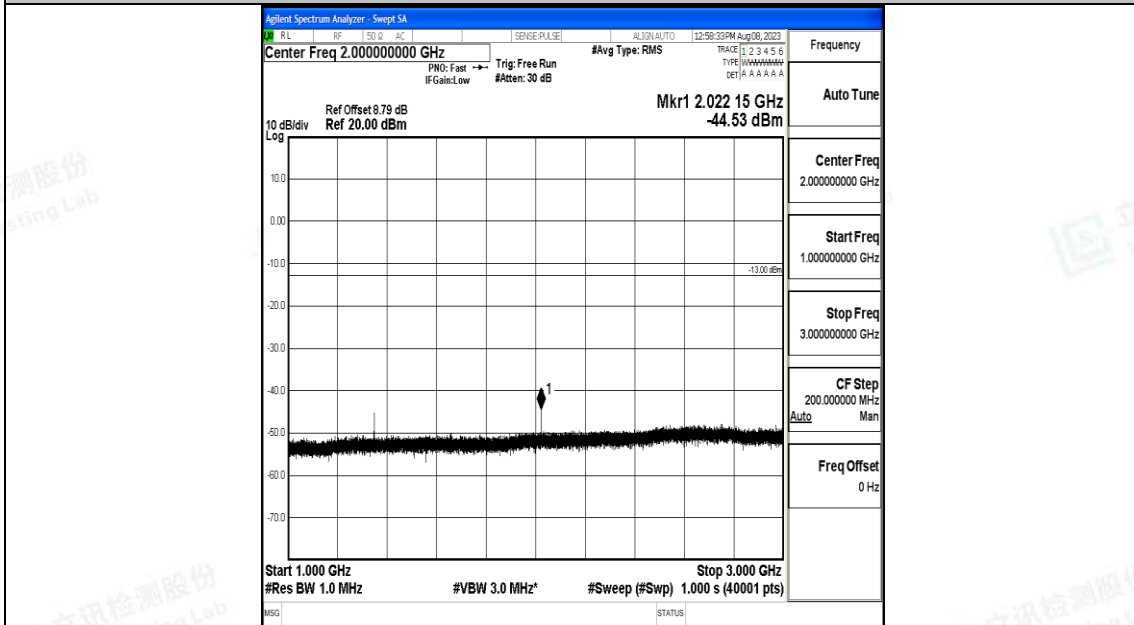

Band71\_20MHz\_QPSK\_133322\_1RB#0\_0.009~0.15\_0.009~0.15

Band71\_20MHz\_QPSK\_133322\_1RB#0\_0.15~30\_0.15~30

Band71\_20MHz\_QPSK\_133322\_1RB#0\_30~1000\_30~1000

Band71\_20MHz\_QPSK\_133322\_1RB#0\_1000~3000\_1000~3000