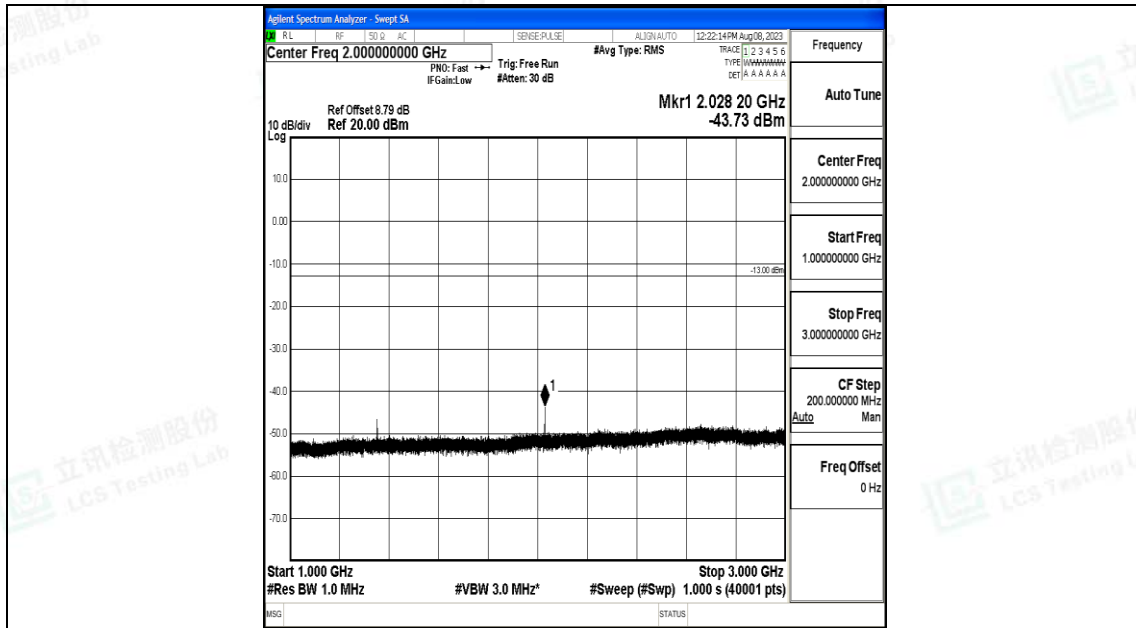

Band71\_10MHz\_QPSK\_133297\_1RB#0\_3000~10000\_3000~10000

Band71\_10MHz\_16QAM\_133297\_1RB#0\_0.009~0.15\_0.009~0.15

Band71\_10MHz\_16QAM\_133297\_1RB#0\_0.15~30\_0.15~30

Band71\_10MHz\_16QAM\_133297\_1RB#0\_30~1000\_30~1000