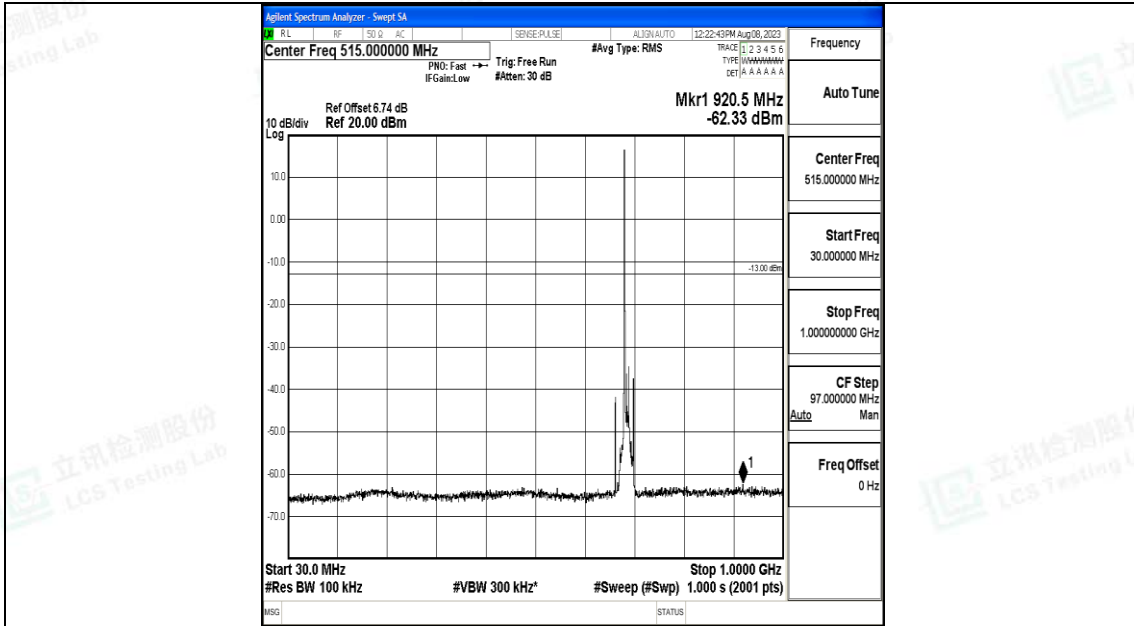

Band71\_10MHz\_16QAM\_133297\_1RB#0\_1000~3000\_1000~3000

Band71\_10MHz\_16QAM\_133297\_1RB#0\_3000~10000\_3000~10000

Band71\_10MHz\_QPSK\_133422\_1RB#0\_0.009~0.15\_0.009~0.15

Band71\_10MHz\_QPSK\_133422\_1RB#0\_0.15~30\_0.15~30