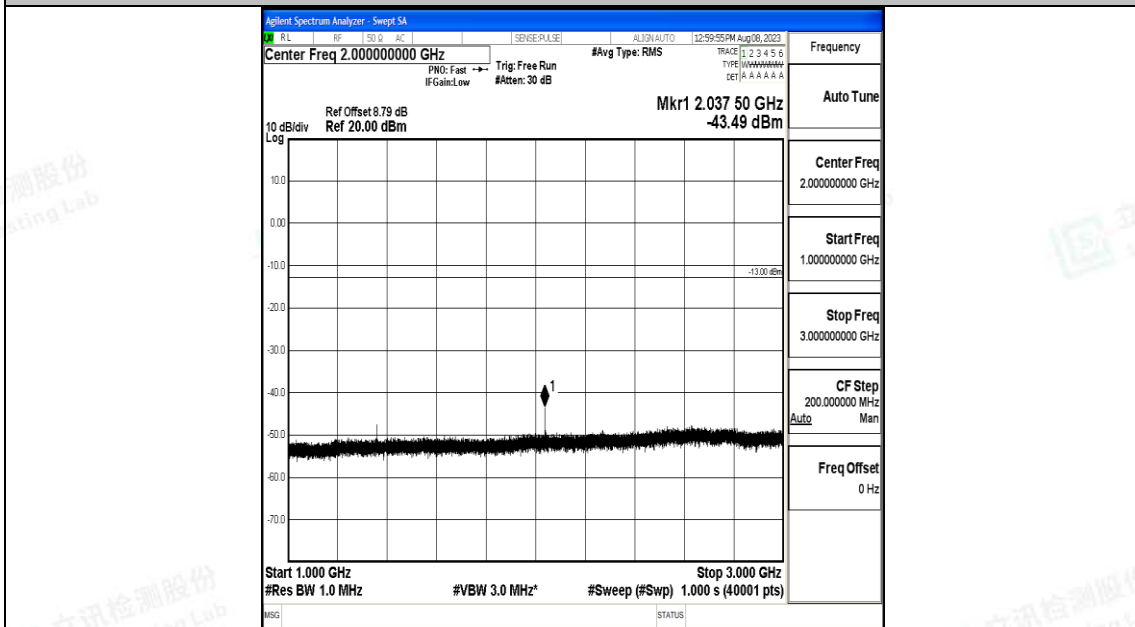

Band71_20MHz_QPSK_133372_1RB#0_30~1000_30~1000

Band71_20MHz_QPSK_133372_1RB#0_1000~3000_1000~3000