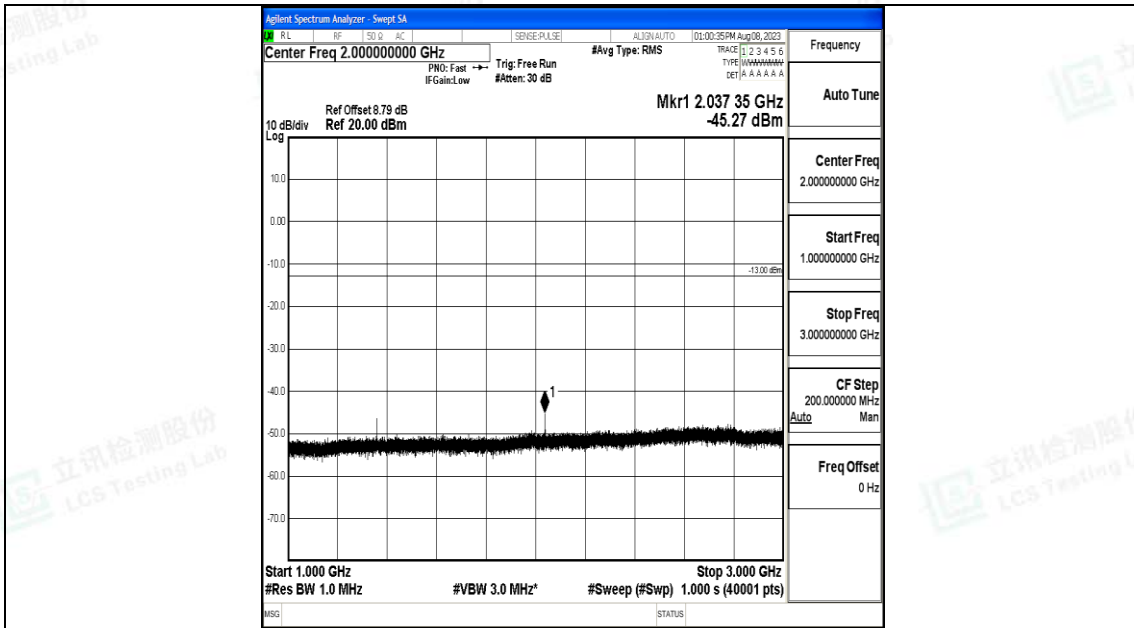

Band71_20MHz_16QAM_133372_1RB#0_30~1000_30~1000

Band71_20MHz_16QAM_133372_1RB#0_1000~3000_1000~3000