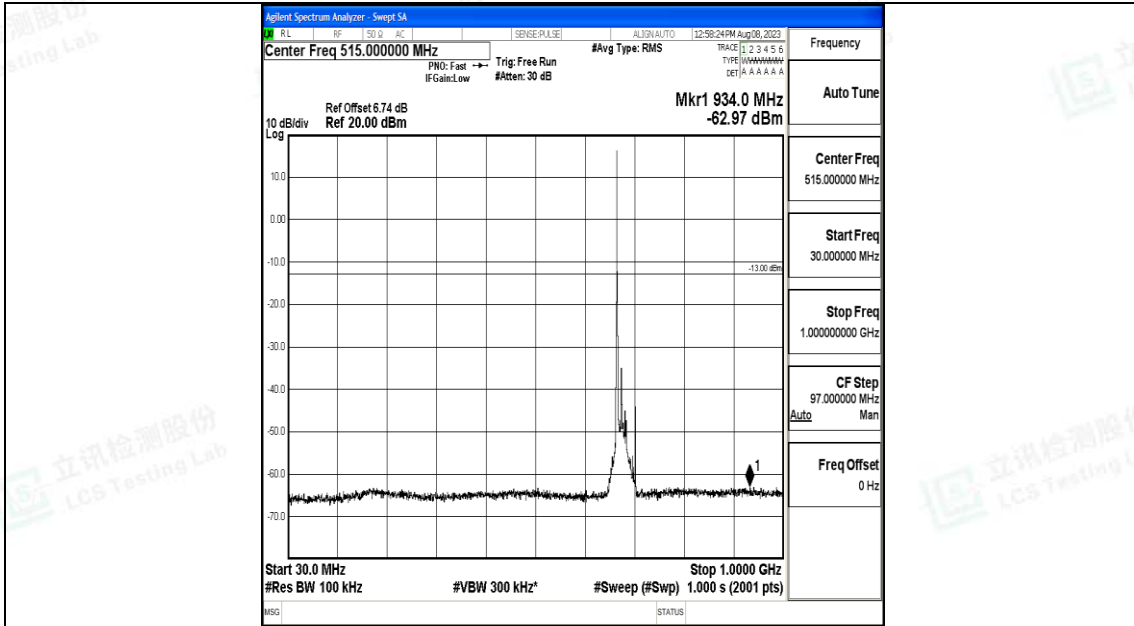

Band71_20MHz_QPSK_133322_1RB#0_0.15~30_0.15~30

Band71_20MHz_QPSK_133322_1RB#0_30~1000_30~1000