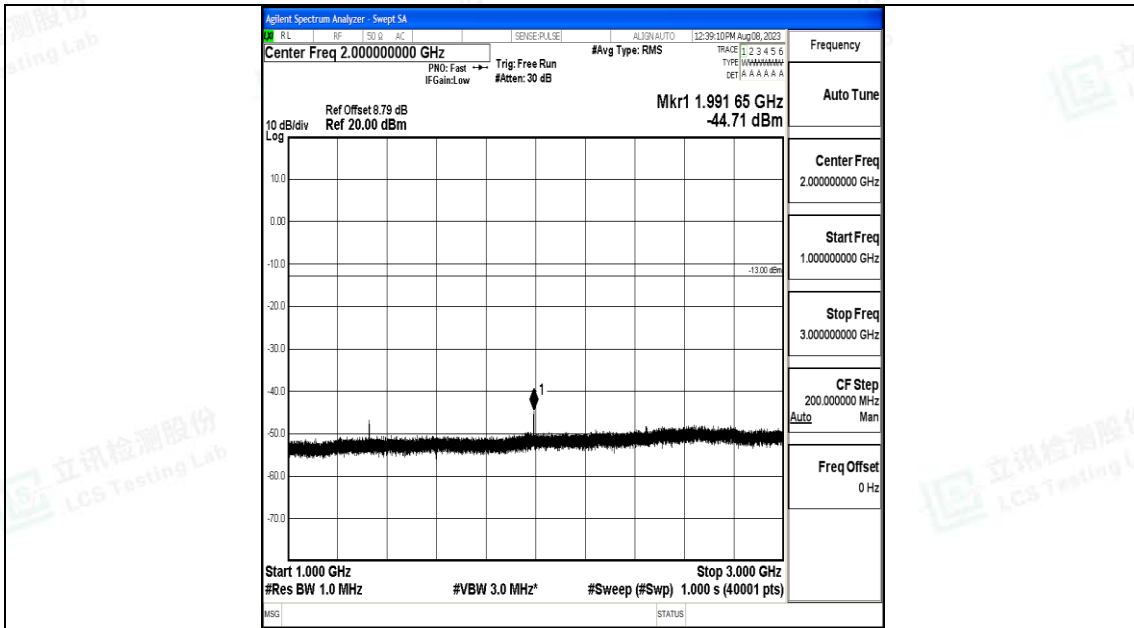

Band71\_15MHz\_QPSK\_133197\_1RB#0\_3000~10000\_3000~10000

Band71\_15MHz\_16QAM\_133197\_1RB#0\_0.009~0.15\_0.009~0.15

Band71\_15MHz\_16QAM\_133197\_1RB#0\_0.15~30\_0.15~30

Band71\_15MHz\_16QAM\_133197\_1RB#0\_30~1000\_30~1000