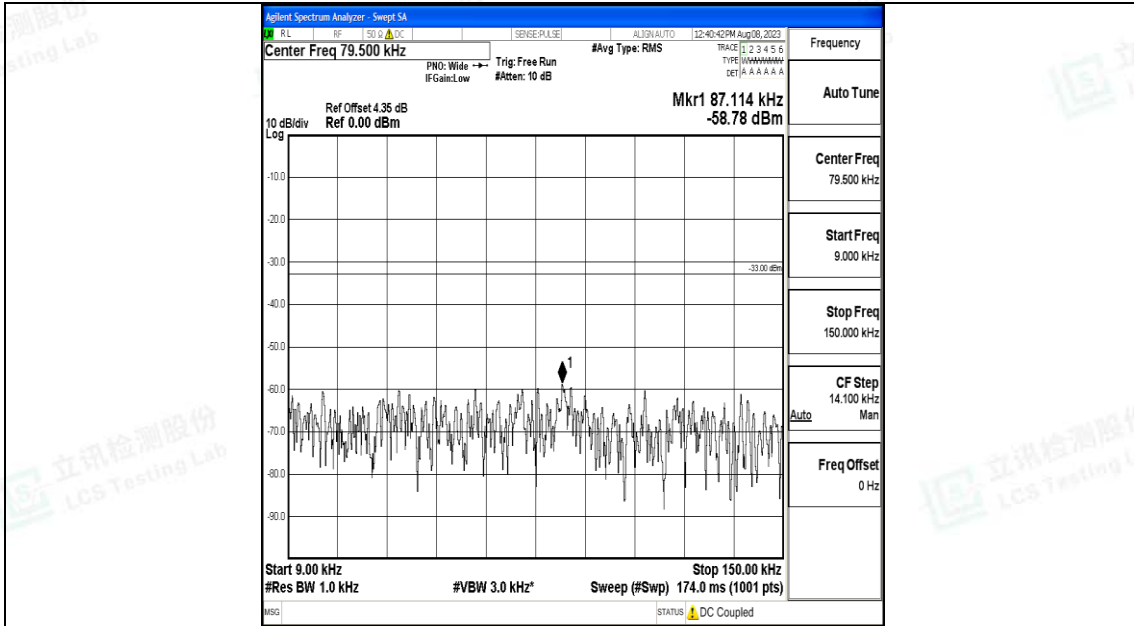

Band71\_15MHz\_16QAM\_133297\_1RB#0\_0.15~30\_0.15~30

Band71\_15MHz\_16QAM\_133297\_1RB#0\_30~1000\_30~1000

Band71\_15MHz\_16QAM\_133297\_1RB#0\_1000~3000\_1000~3000

Band71\_15MHz\_16QAM\_133297\_1RB#0\_3000~10000\_3000~10000