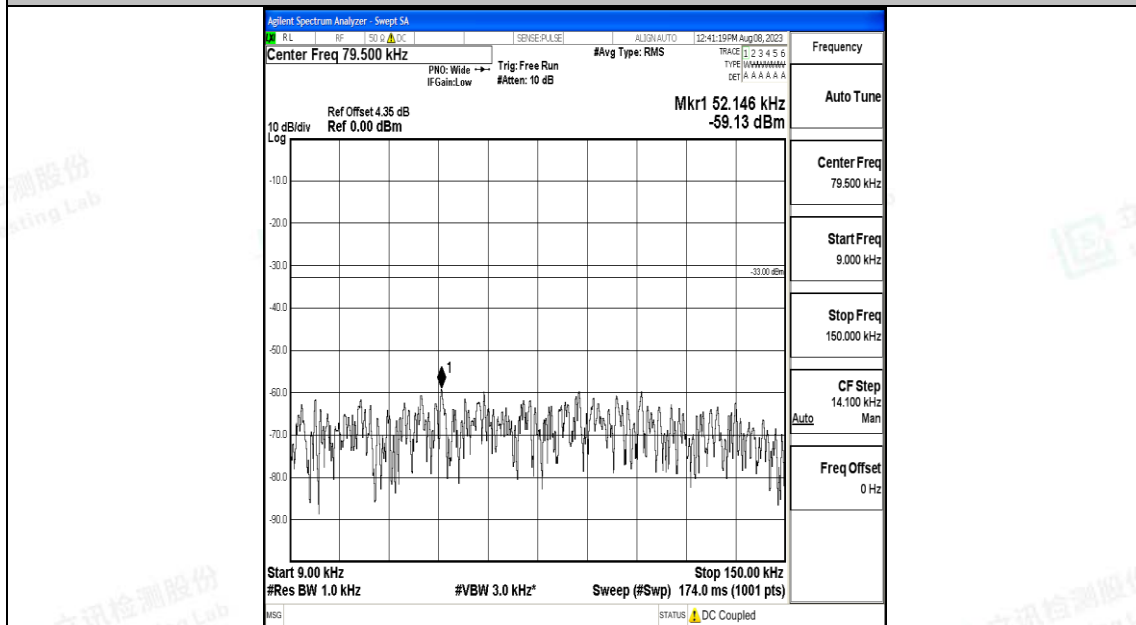

Band71_15MHz_QPSK_133397_1RB#0_3000~10000_3000~10000

Band71_15MHz_16QAM_133397_1RB#0_0.009~0.15_0.009~0.15