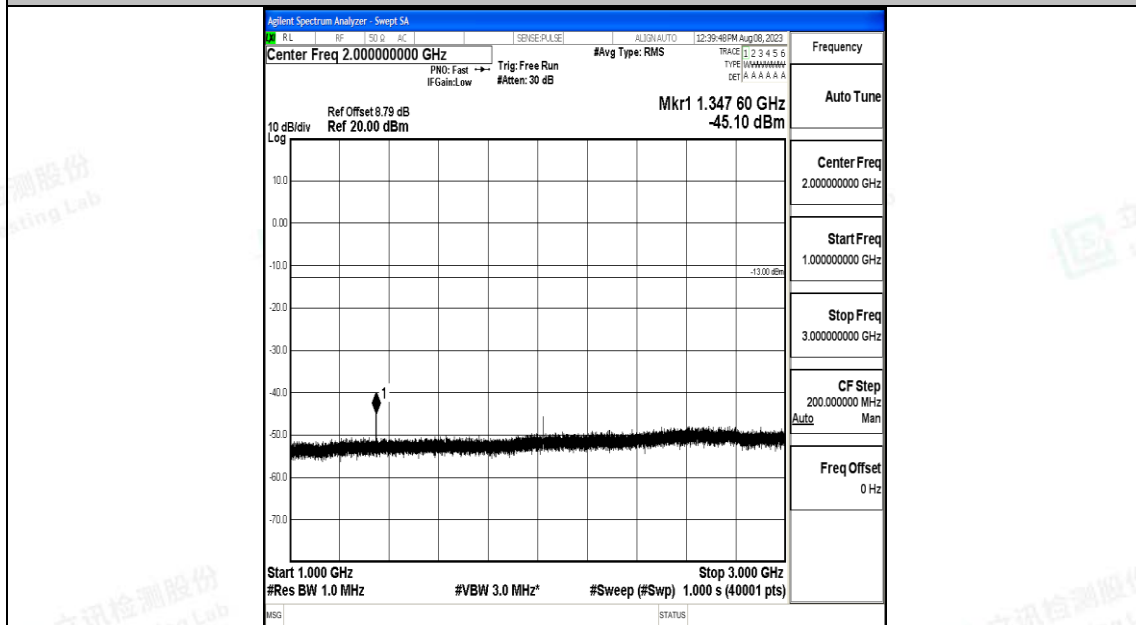

Band71_15MHz_QPSK_133297_1RB#0_30~1000_30~1000

Band71_15MHz_QPSK_133297_1RB#0_1000~3000_1000~3000