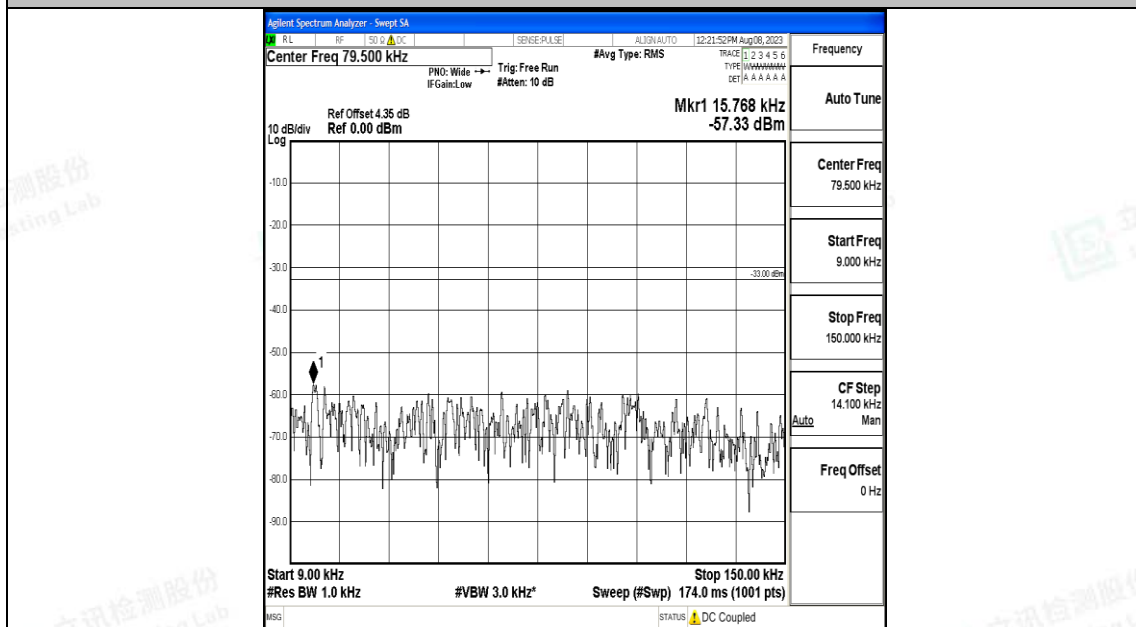

Band71\_10MHz\_QPSK\_133297\_1RB#0\_3000~10000\_3000~10000

Band71\_10MHz\_16QAM\_133297\_1RB#0\_0.009~0.15\_0.009~0.15

Band71\_10MHz\_16QAM\_133297\_1RB#0\_0.15~30\_0.15~30

Band71\_10MHz\_16QAM\_133297\_1RB#0\_30~1000\_30~1000