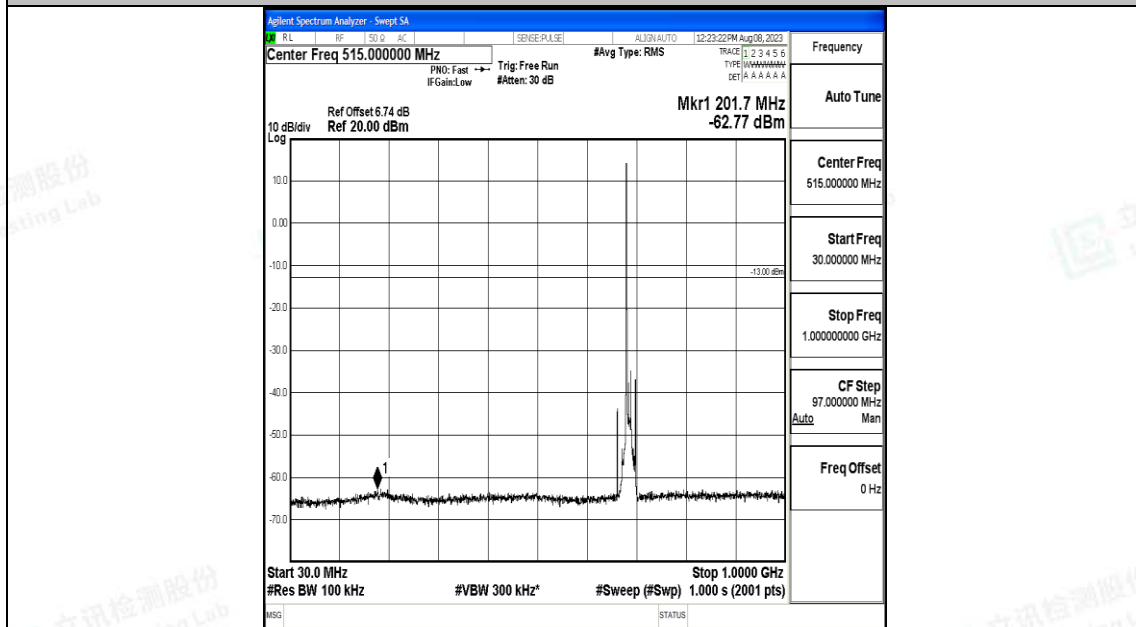

Band71_10MHz_16QAM_133422_1RB#0_0.15~30_0.15~30

Band71_10MHz_16QAM_133422_1RB#0_30~1000_30~1000