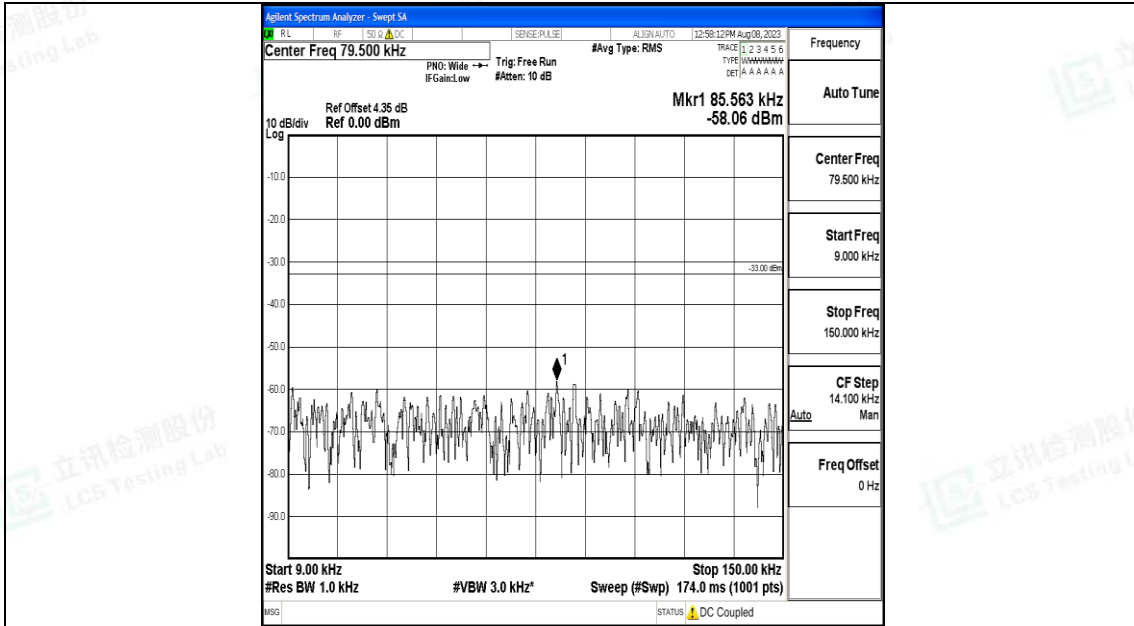

Band71\_20MHz\_16QAM\_133222\_1RB#0\_0.15~30\_0.15~30

Band71\_20MHz\_16QAM\_133222\_1RB#0\_30~1000\_30~1000

Band71\_20MHz\_16QAM\_133222\_1RB#0\_1000~3000\_1000~3000

Band71\_20MHz\_16QAM\_133222\_1RB#0\_3000~10000\_3000~10000