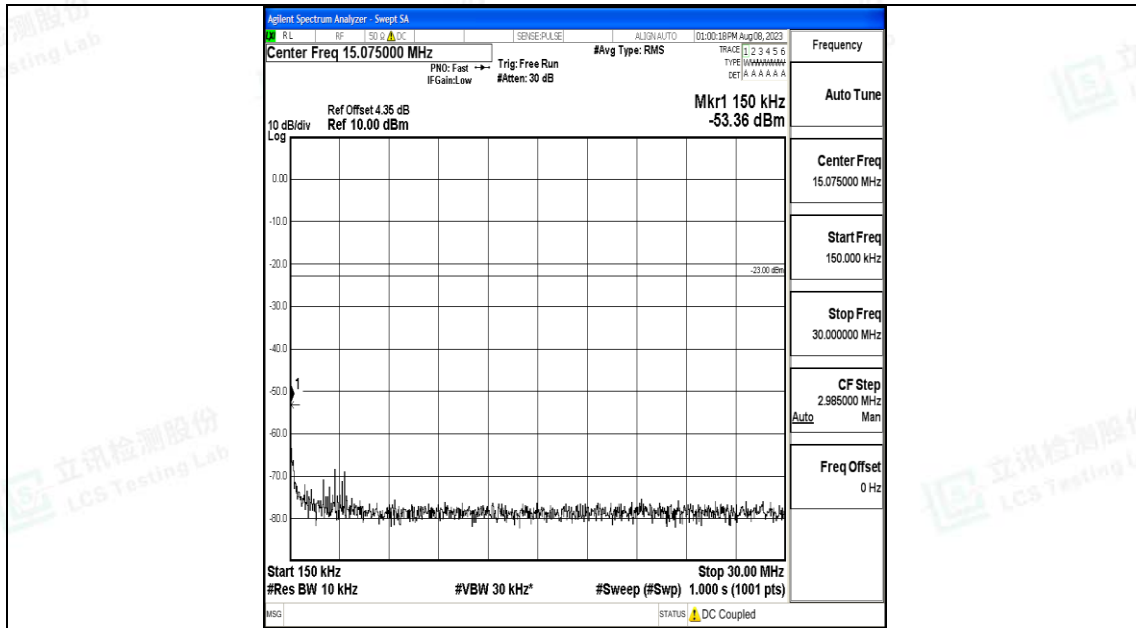

Band71\_20MHz\_QPSK\_133372\_1RB#0\_30~1000\_30~1000

Band71\_20MHz\_QPSK\_133372\_1RB#0\_1000~3000\_1000~3000

Band71\_20MHz\_QPSK\_133372\_1RB#0\_3000~10000\_3000~10000

Band71\_20MHz\_16QAM\_133372\_1RB#0\_0.009~0.15\_0.009~0.15