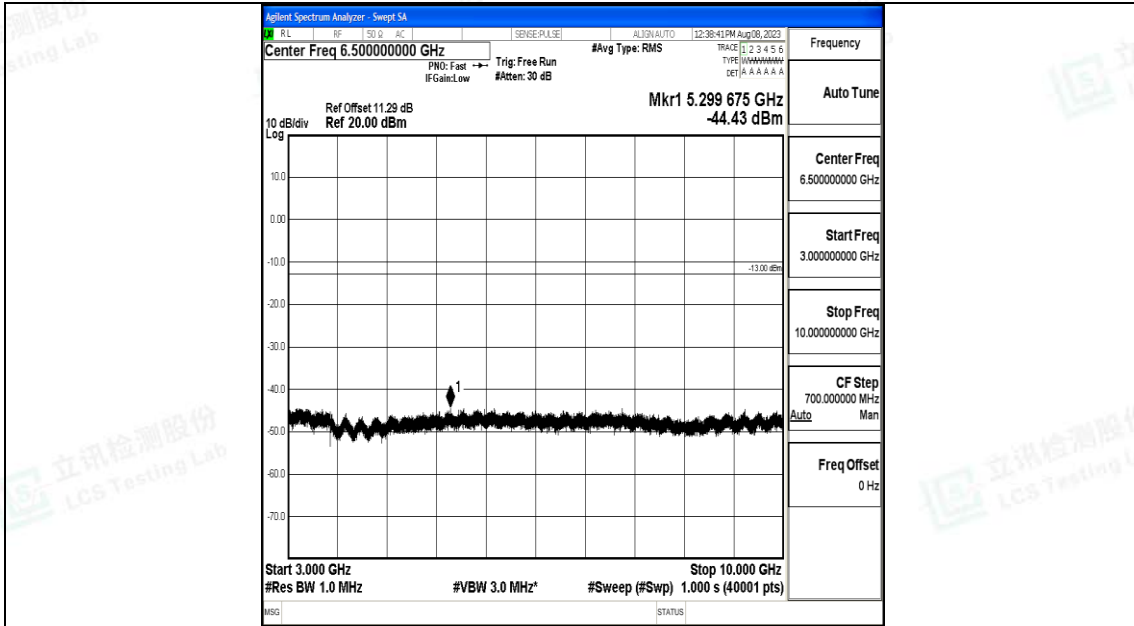

Band71\_15MHz\_QPSK\_133197\_1RB#0\_0.009~0.15\_0.009~0.15

Band71\_15MHz\_QPSK\_133197\_1RB#0\_0.15~30\_0.15~30

Band71\_15MHz\_QPSK\_133197\_1RB#0\_30~1000\_30~1000

Band71\_15MHz\_QPSK\_133197\_1RB#0\_1000~3000\_1000~3000