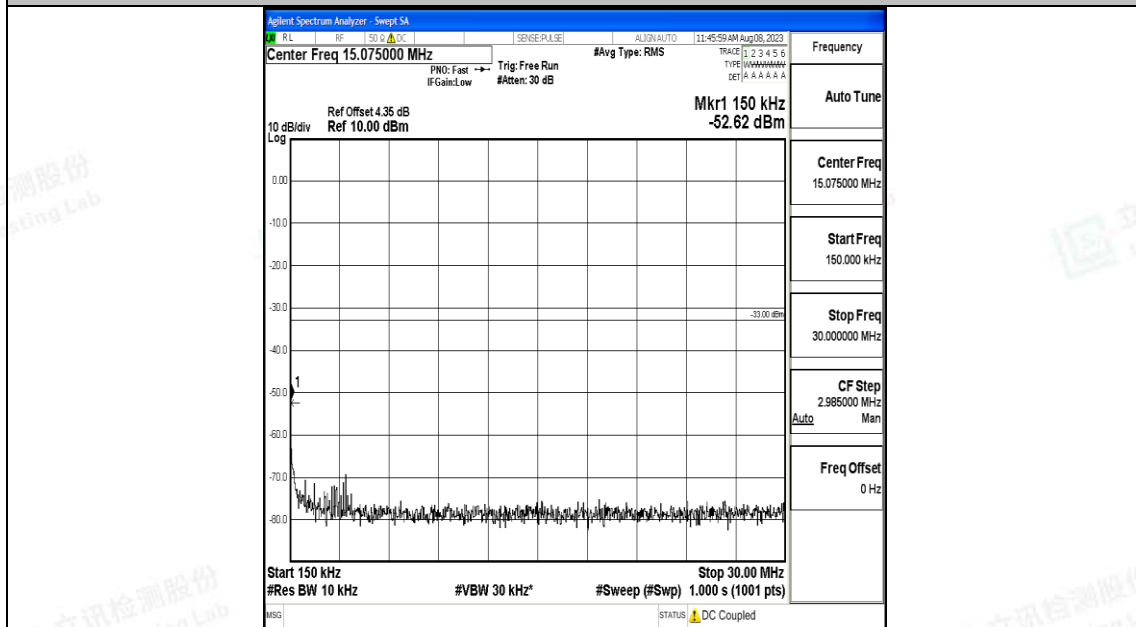

Band66_20MHz_16QAM_132322_1RB#0_0.15~30_0.15~30

Band66_20MHz_16QAM_132322_1RB#0_30~1000_30~1000

Band66_20MHz_16QAM_132322_1RB#0_1000~3000_1000~3000

Band66_20MHz_16QAM_132322_1RB#0_3000~20000_3000~20000

Band66_20MHz_QPSK_132572_1RB#0_0.009~0.15_0.009~0.15