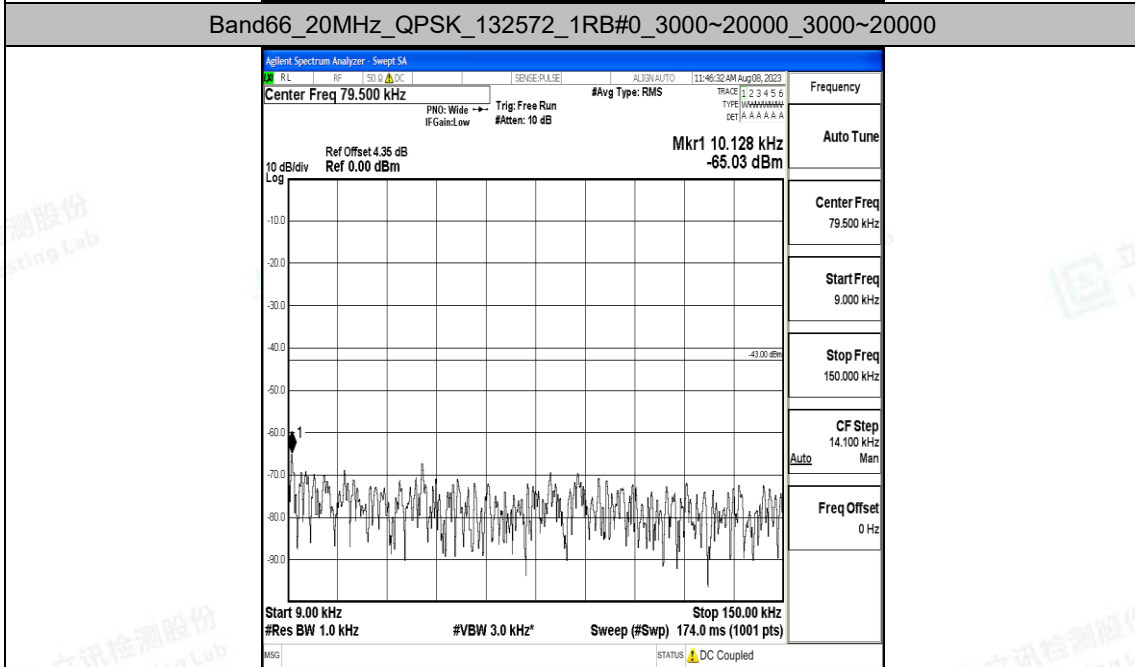

Band66_20MHz_QPSK_132572_1RB#0_0.15~30_0.15~30

Band66_20MHz_QPSK_132572_1RB#0_30~1000_30~1000

Band66_20MHz_QPSK_132572_1RB#0_1000~3000_1000~3000

Band66_20MHz_16QAM_132572_1RB#0_0.15~30_0.15~30

Band66_20MHz_16QAM_132572_1RB#0_30~1000_30~1000