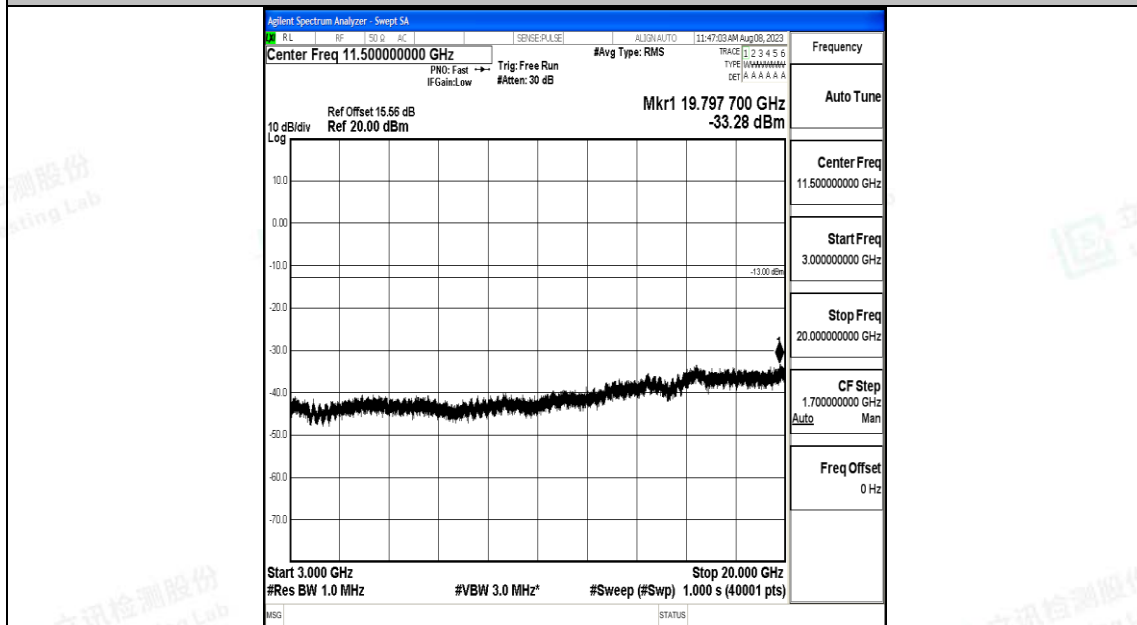

Band66_20MHz_16QAM_132572_1RB#0_1000~3000_1000~3000

Band66_20MHz_16QAM_132572_1RB#0_3000~20000_3000~20000