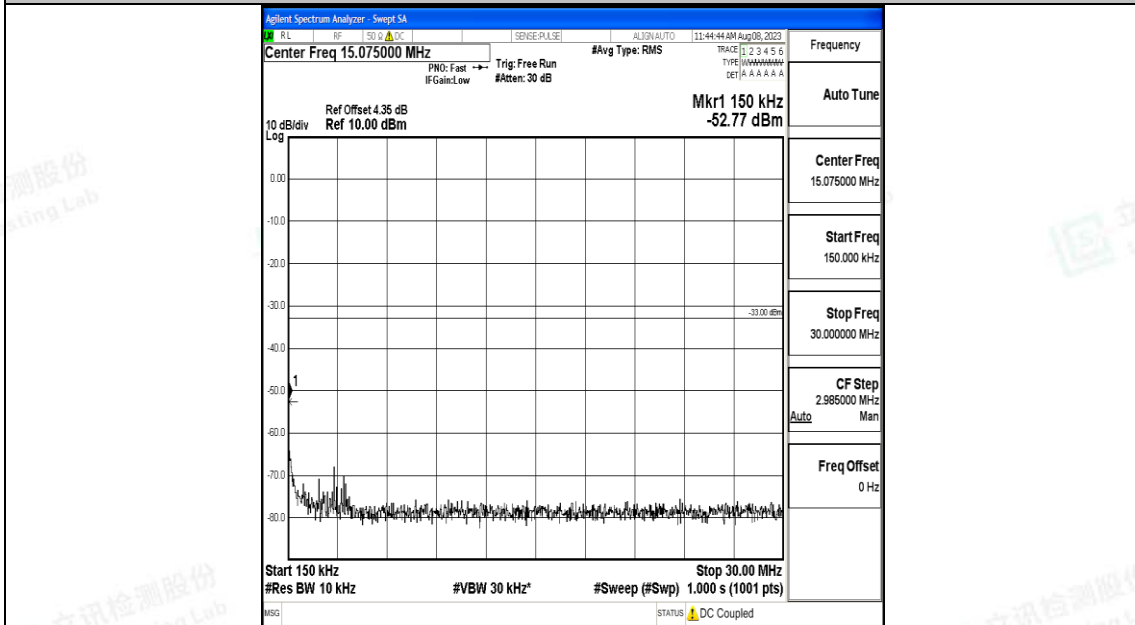

Band66_20MHz_QPSK_132322_1RB#0_0.009~0.15_0.009~0.15

Band66_20MHz_QPSK_132322_1RB#0_0.15~30_0.15~30