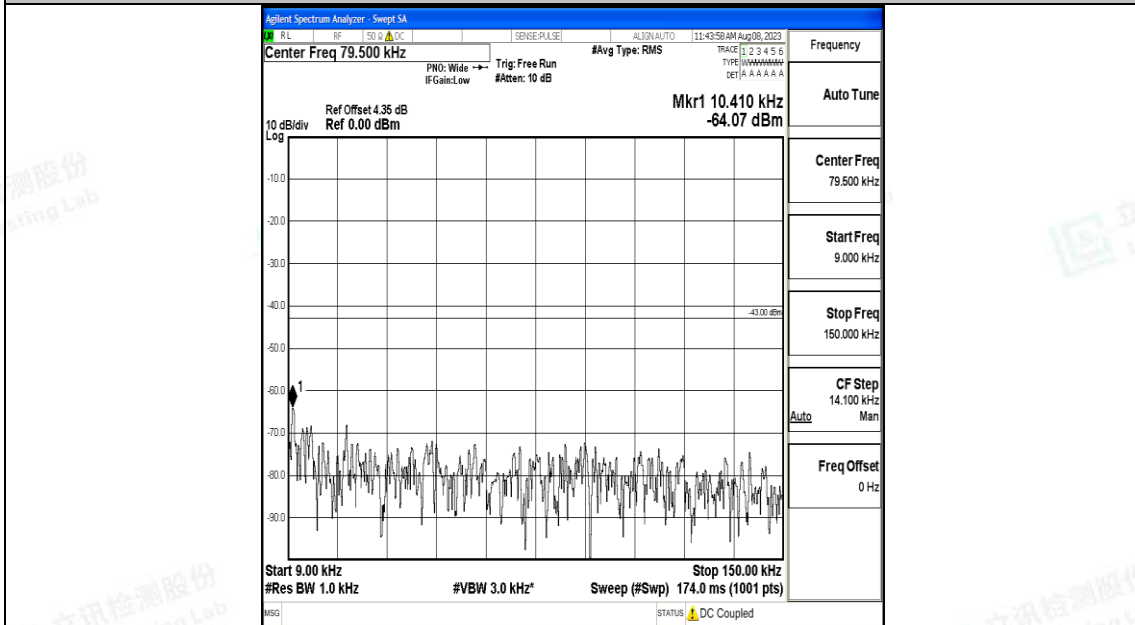

Band66_20MHz_QPSK_132072_1RB#0_0.009~0.15_0.009~0.15

Band66_20MHz_QPSK_132072_1RB#0_0.15~30_0.15~30

Band66_20MHz_QPSK_132072_1RB#0_30~1000_30~1000

Band66_20MHz_QPSK_132072_1RB#0_1000~3000_1000~3000

Band66_20MHz_QPSK_132072_1RB#0_3000~20000_3000~20000