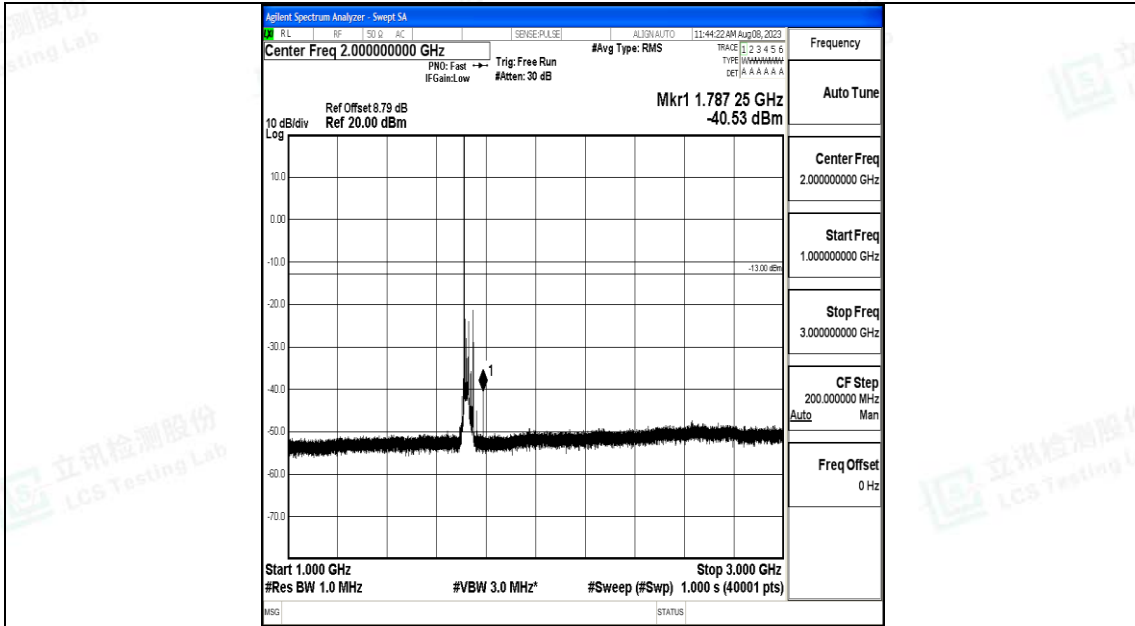

Band66_20MHz_16QAM_132072_1RB#0_0.009~0.15_0.009~0.15

Band66_20MHz_16QAM_132072_1RB#0_0.15~30_0.15~30

Band66_20MHz_16QAM_132072_1RB#0_30~1000_30~1000

Band66_20MHz_16QAM_132072_1RB#0_1000~3000_1000~3000

Band66_20MHz_16QAM_132072_1RB#0_3000~20000_3000~20000