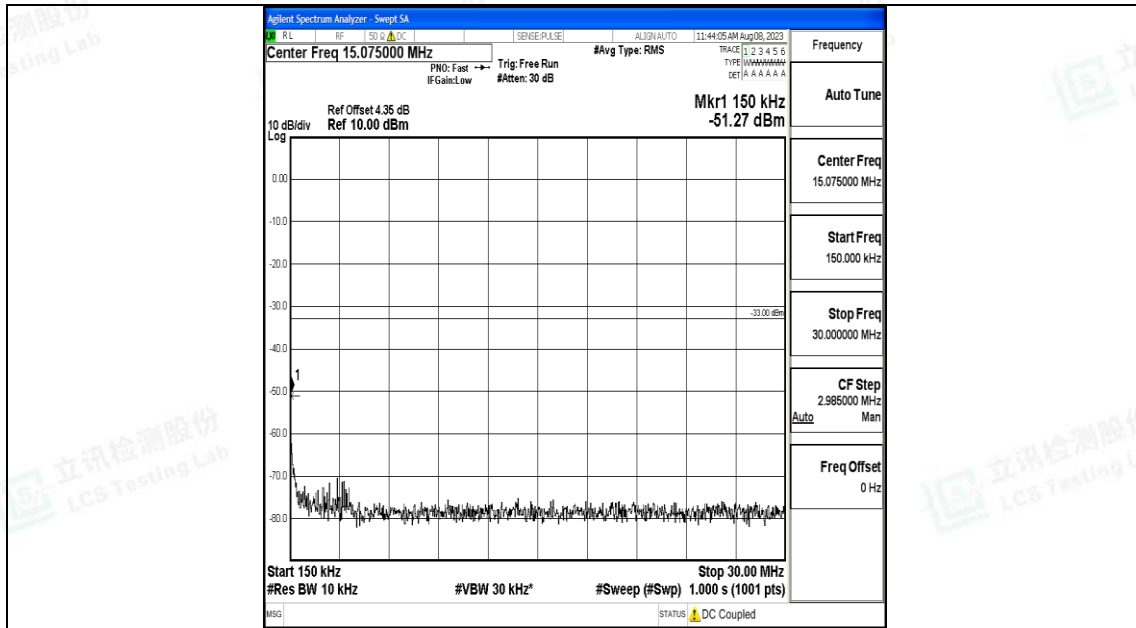

Band66_20MHz_16QAM_132072_1RB#0_0.009~0.15_0.009~0.15

Band66_20MHz_16QAM_132072_1RB#0_0.15~30_0.15~30