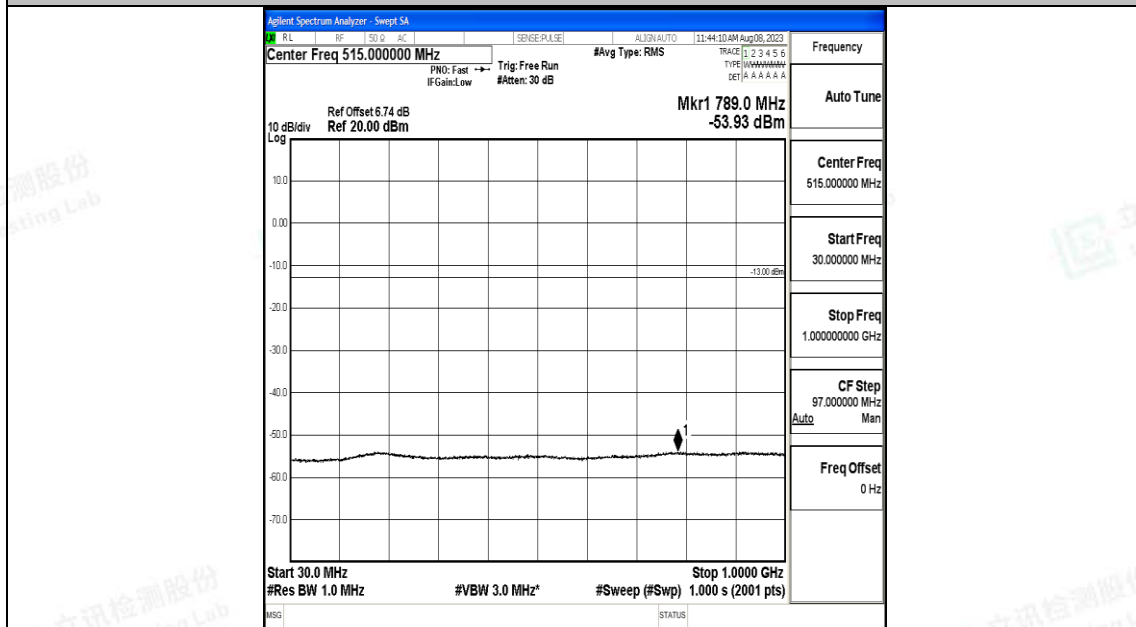

Band66_20MHz_16QAM_132072_1RB#0_0.15~30_0.15~30

Band66_20MHz_16QAM_132072_1RB#0_30~1000_30~1000