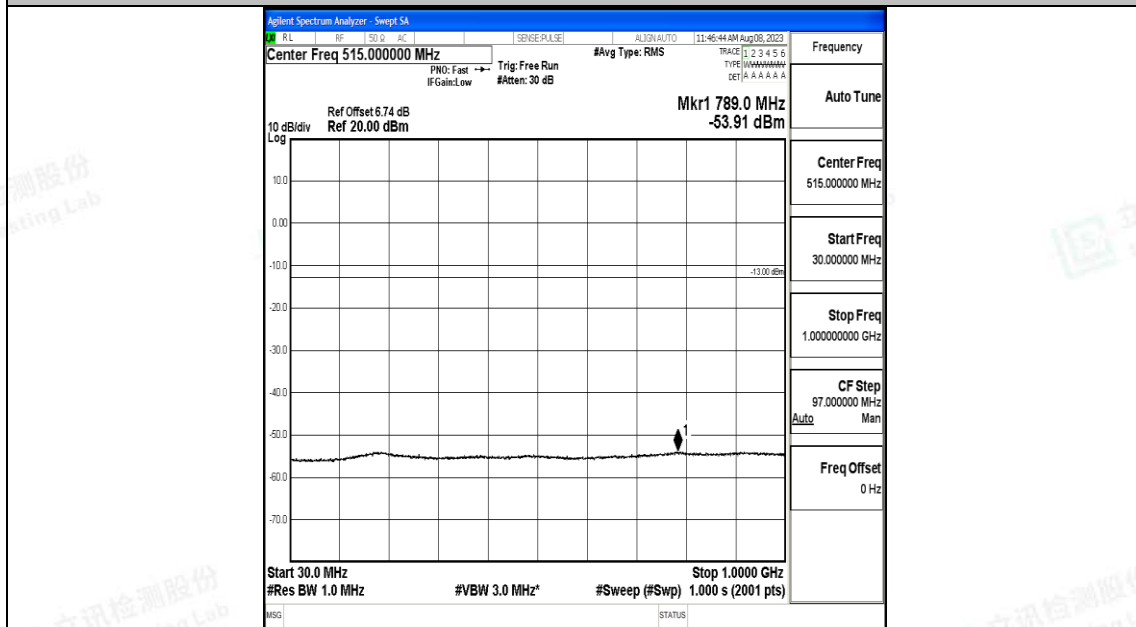

Band66_20MHz_QPSK_132572_1RB#0_0.15~30_0.15~30

Band66_20MHz_QPSK_132572_1RB#0_30~1000_30~1000

Band66_20MHz_QPSK_132572_1RB#0_1000~3000_1000~3000

Band66_20MHz_16QAM_132572_1RB#0_0.15~30_0.15~30

Band66_20MHz_16QAM_132572_1RB#0_30~1000_30~1000