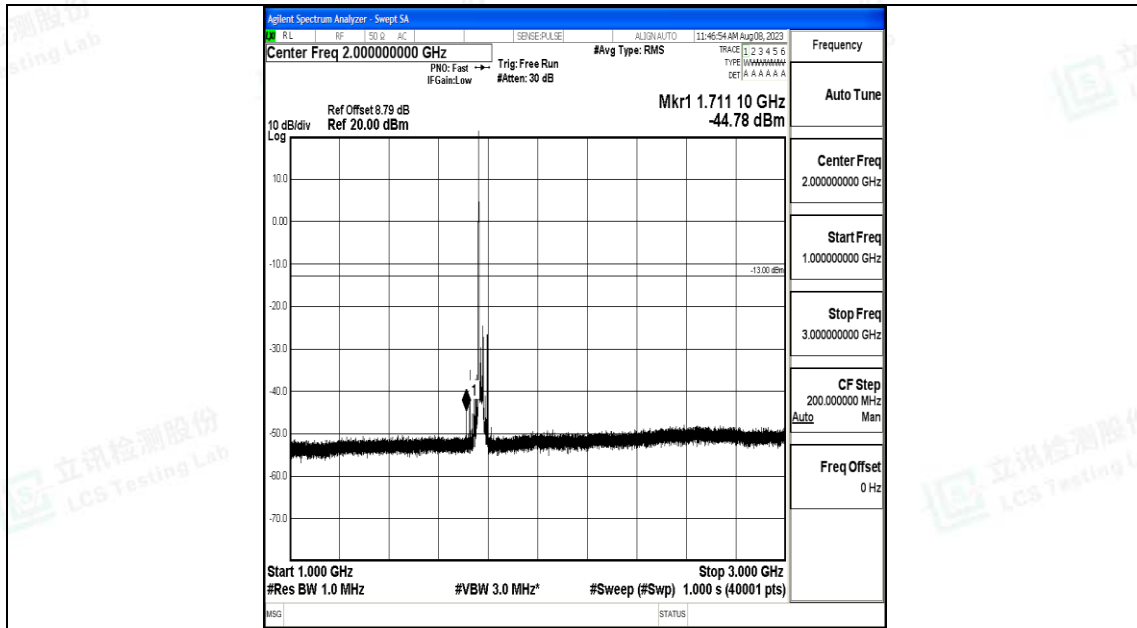

Band66_20MHz_QPSK_132572_1RB#0_0.15~30_0.15~30

Band66_20MHz_QPSK_132572_1RB#0_30~1000_30~1000

Band66_20MHz_QPSK_132572_1RB#0_1000~3000_1000~3000

Band66_20MHz_16QAM_132572_1RB#0_0.15~30_0.15~30

Band66_20MHz_16QAM_132572_1RB#0_30~1000_30~1000