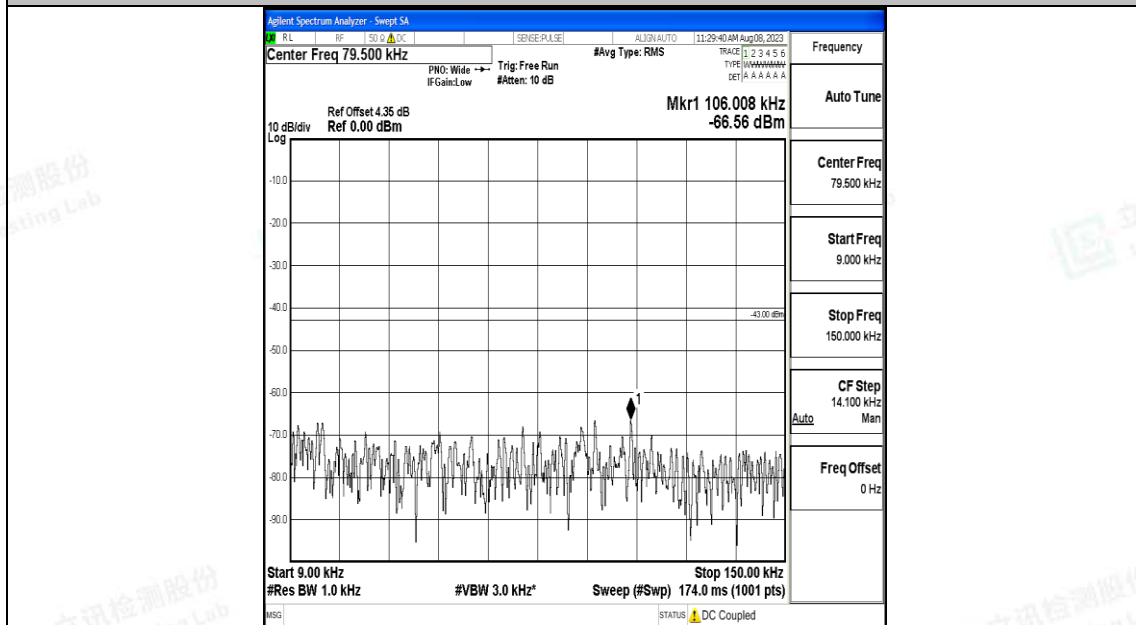

Band66_15MHz_QPSK_132597_1RB#0_0.009~0.15_0.009~0.15

Band66_15MHz_QPSK_132597_1RB#0_0.15~30_0.15~30

Band66_15MHz_QPSK_132597_1RB#0_30~1000_30~1000

Band66_15MHz_QPSK_132597_1RB#0_1000~3000_1000~3000

Band66_15MHz_QPSK_132597_1RB#0_3000~20000_3000~20000