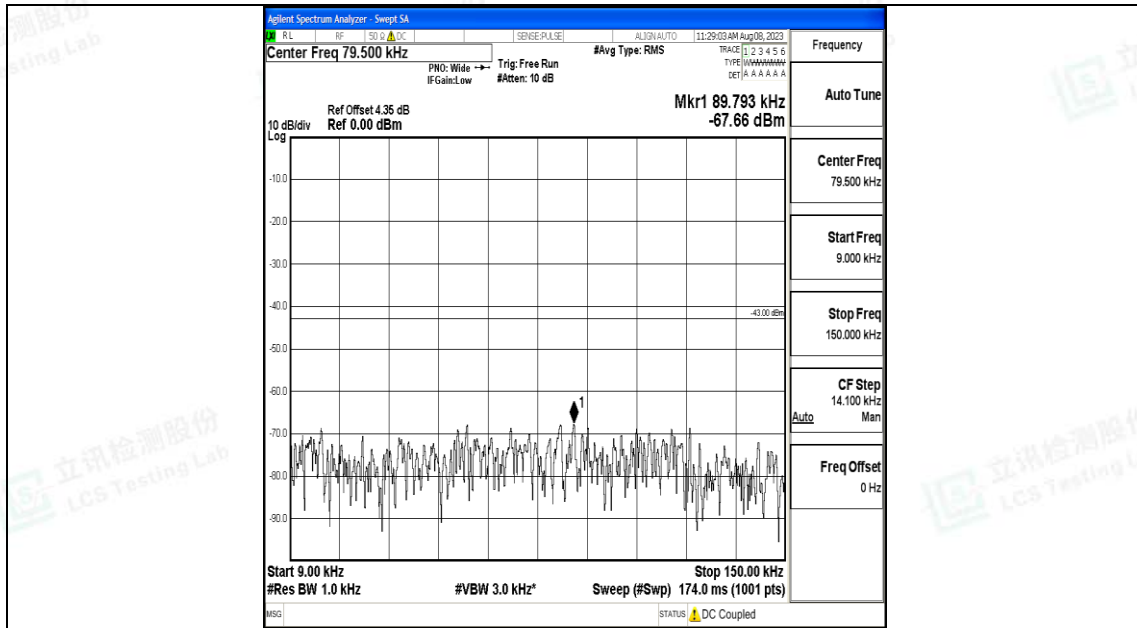

Band66_15MHz_16QAM_132322_1RB#0_0.009~0.15_0.009~0.15

Band66_15MHz_16QAM_132322_1RB#0_0.15~30_0.15~30

Band66_15MHz_16QAM_132322_1RB#0_30~1000_30~1000

Band66_15MHz_16QAM_132322_1RB#0_1000~3000_1000~3000

Band66_15MHz_16QAM_132322_1RB#0_3000~20000_3000~20000