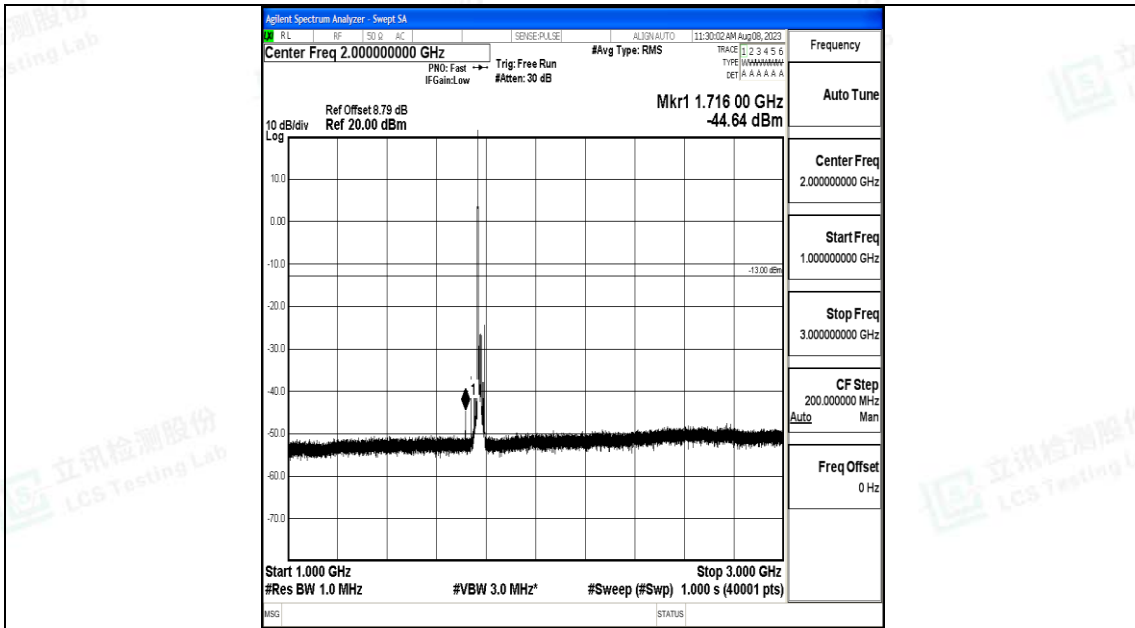

Band66_15MHz_16QAM_132597_1RB#0_0.009~0.15_0.009~0.15

Band66_15MHz_16QAM_132597_1RB#0_0.15~30_0.15~30

Band66_15MHz_16QAM_132597_1RB#0_30~1000_30~1000

Band66_15MHz_16QAM_132597_1RB#0_1000~3000_1000~3000

Band66_15MHz_16QAM_132597_1RB#0_3000~20000_3000~20000