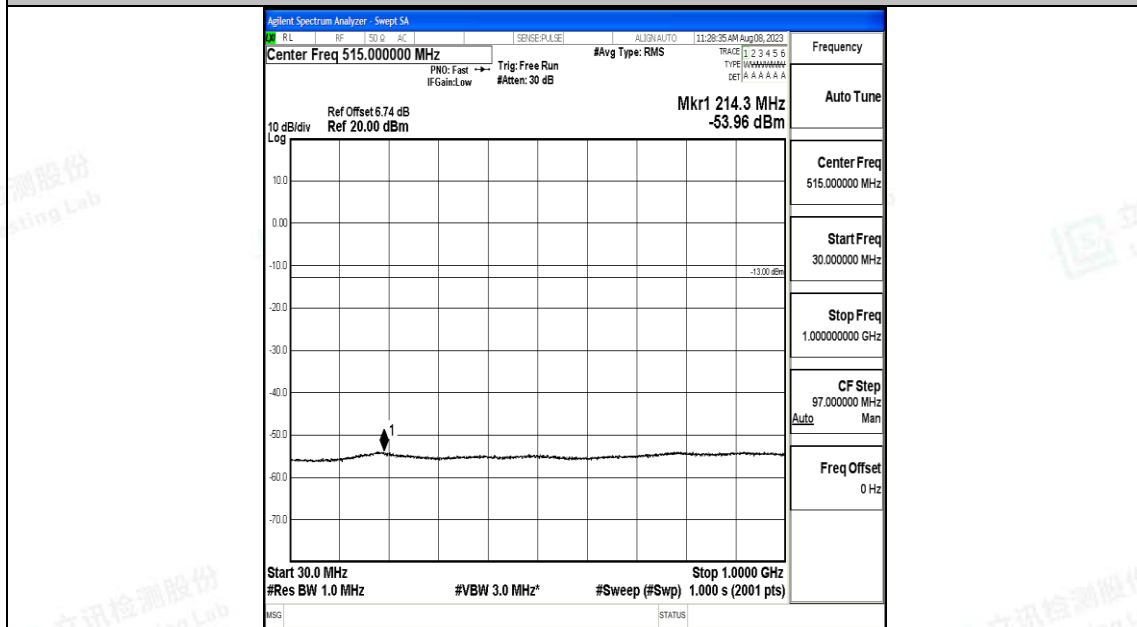

Band66_15MHz_16QAM_132322_1RB#0_0.15~30_0.15~30

Band66_15MHz_16QAM_132322_1RB#0_30~1000_30~1000