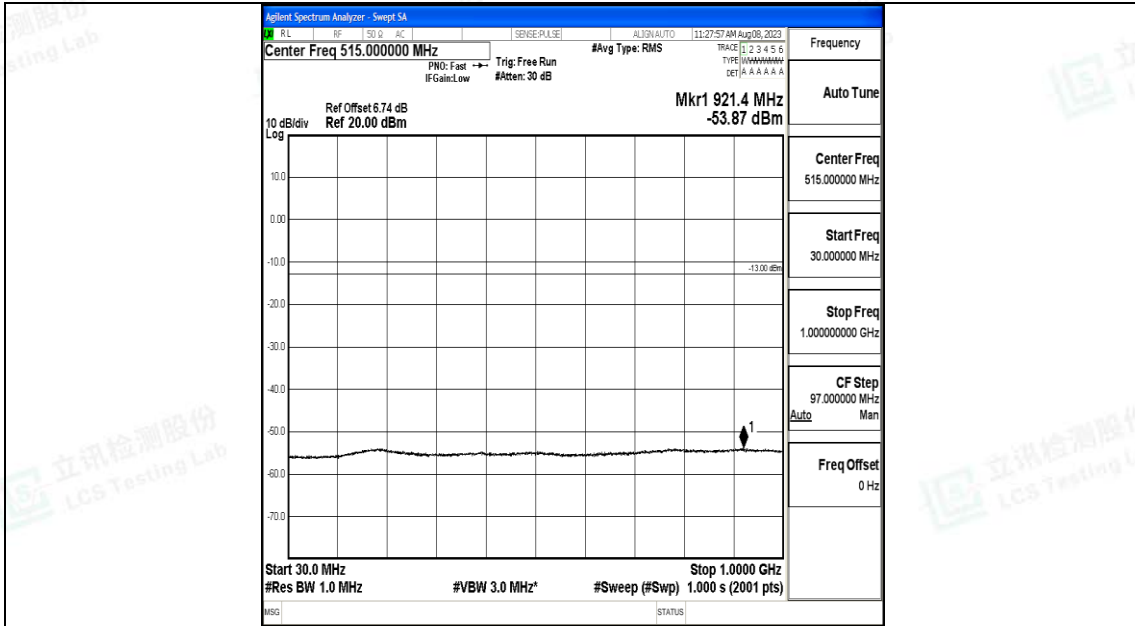

Band66_15MHz_QPSK_132322_1RB#0_0.15~30_0.15~30

Band66_15MHz_QPSK_132322_1RB#0_30~1000_30~1000