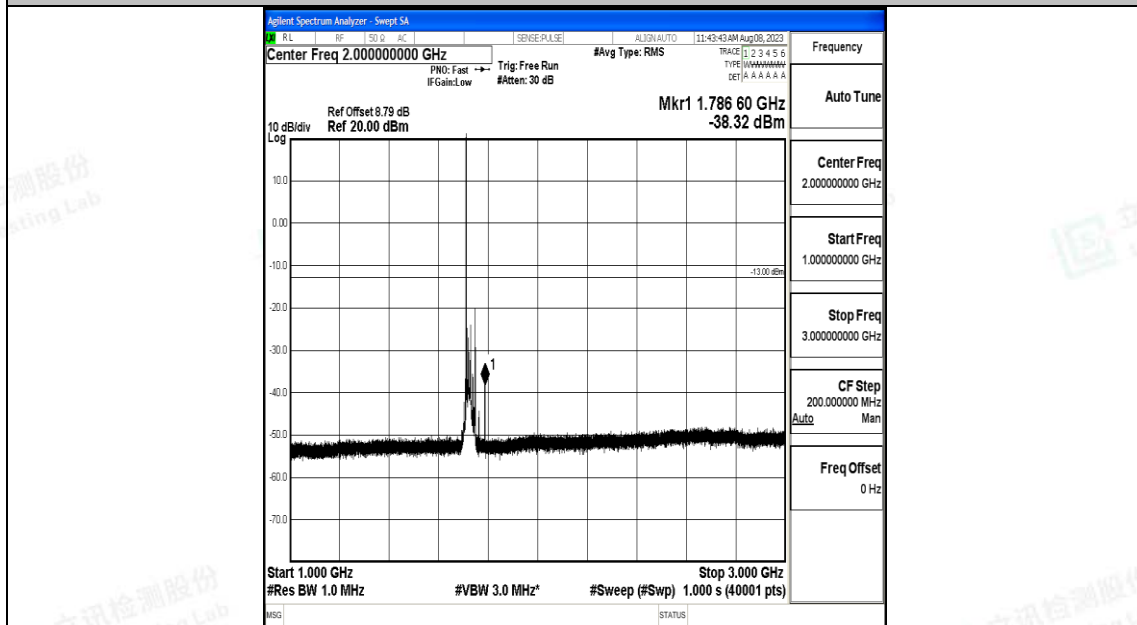

Band66_20MHz_QPSK_132072_1RB#0_0.009~0.15_0.009~0.15

Band66_20MHz_QPSK_132072_1RB#0_0.15~30_0.15~30

Band66_20MHz_QPSK_132072_1RB#0_30~1000_30~1000

Band66_20MHz_QPSK_132072_1RB#0_1000~3000_1000~3000

Band66_20MHz_QPSK_132072_1RB#0_3000~20000_3000~20000