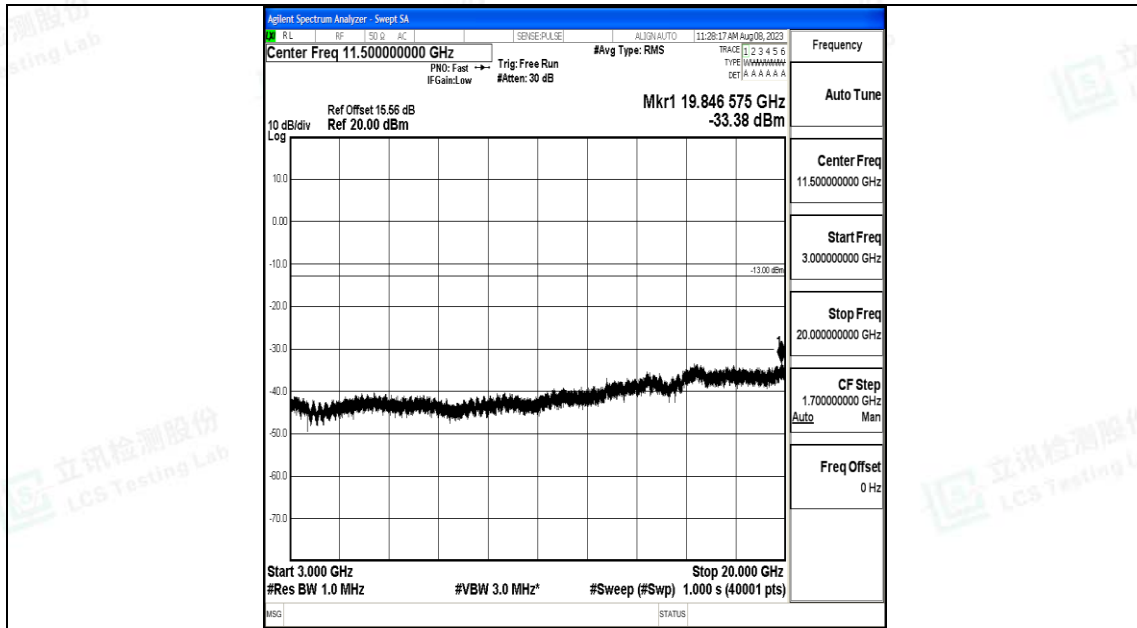

Band66_15MHz_QPSK_132322_1RB#0_0.009~0.15_0.009~0.15

Band66_15MHz_QPSK_132322_1RB#0_0.15~30_0.15~30

Band66_15MHz_QPSK_132322_1RB#0_30~1000_30~1000

Band66_15MHz_QPSK_132322_1RB#0_1000~3000_1000~3000

Band66_15MHz_QPSK_132322_1RB#0_3000~20000_3000~20000