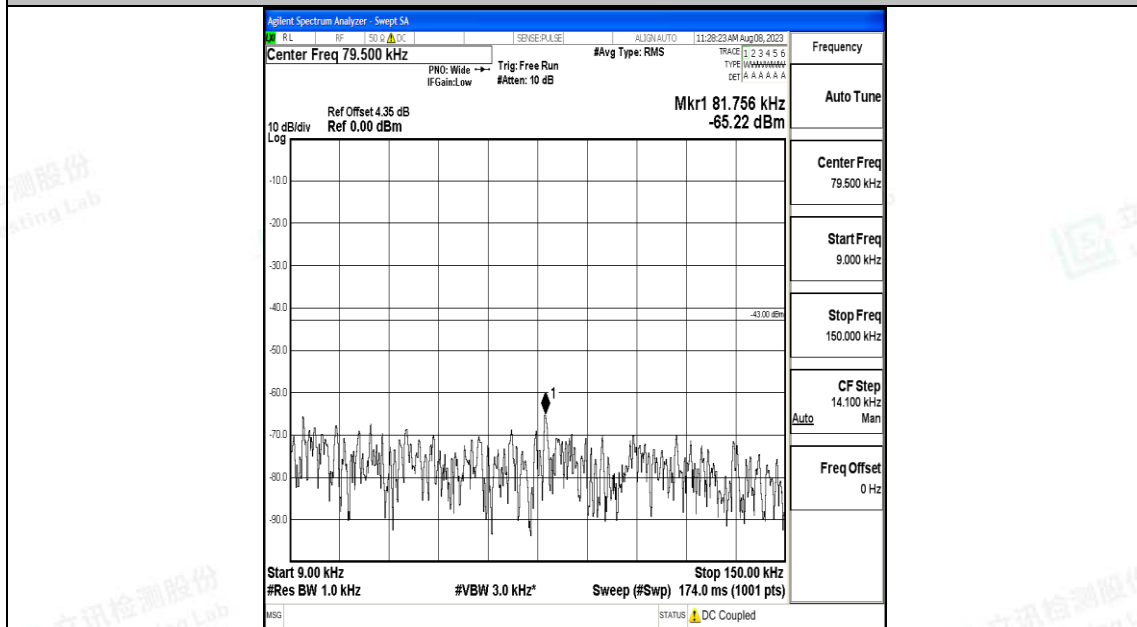

Band66_15MHz_QPSK_132322_1RB#0_0.009~0.15_0.009~0.15

Band66_15MHz_QPSK_132322_1RB#0_0.15~30_0.15~30

Band66_15MHz_QPSK_132322_1RB#0_30~1000_30~1000

Band66_15MHz_QPSK_132322_1RB#0_1000~3000_1000~3000

Band66_15MHz_QPSK_132322_1RB#0_3000~20000_3000~20000