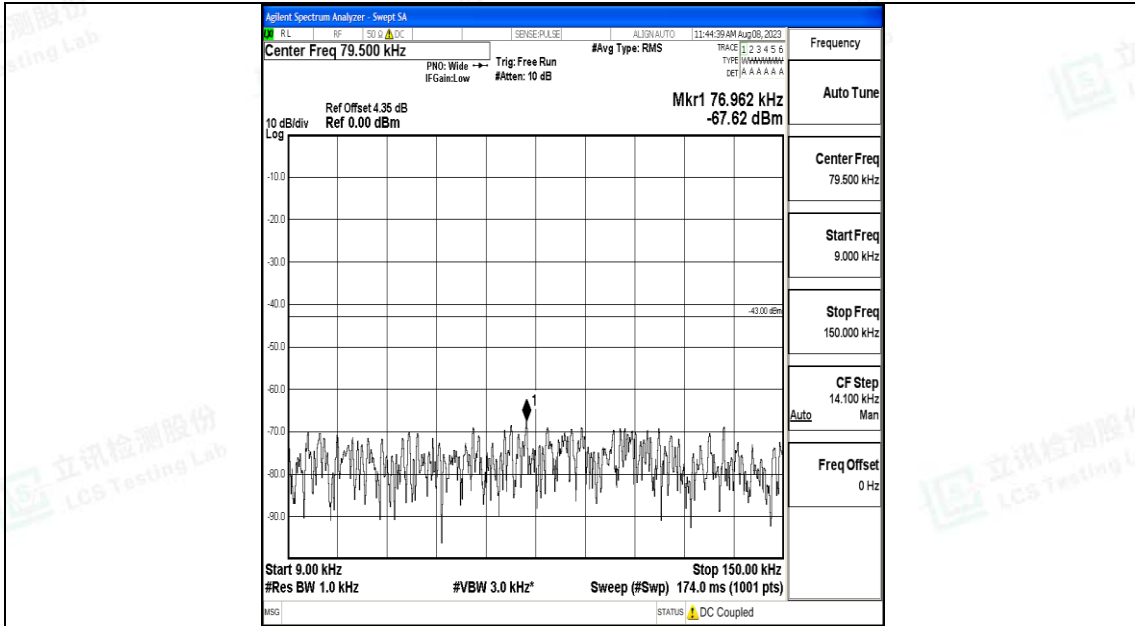

Band66_20MHz_16QAM_132072_1RB#0_0.009~0.15_0.009~0.15

Band66_20MHz_16QAM_132072_1RB#0_0.15~30_0.15~30

Band66_20MHz_16QAM_132072_1RB#0_30~1000_30~1000

Band66_20MHz_16QAM_132072_1RB#0_1000~3000_1000~3000

Band66_20MHz_16QAM_132072_1RB#0_3000~20000_3000~20000