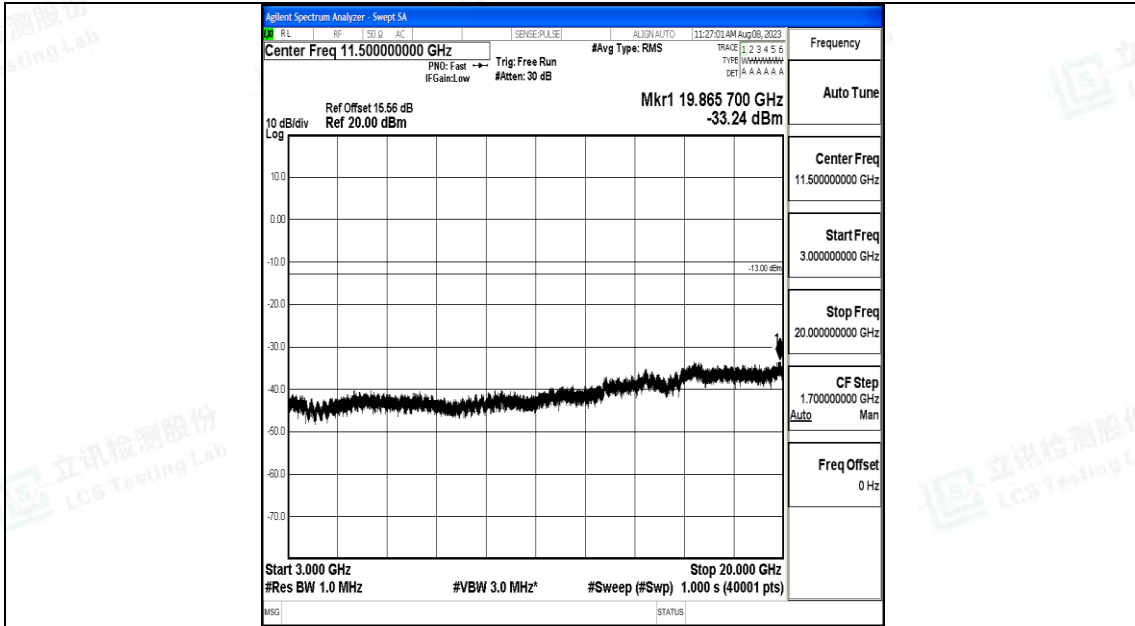

Band66_15MHz_QPSK_132047_1RB#0_0.009~0.15_0.009~0.15

Band66_15MHz_QPSK_132047_1RB#0_0.15~30_0.15~30

Band66_15MHz_QPSK_132047_1RB#0_30~1000_30~1000

Band66_15MHz_QPSK_132047_1RB#0_1000~3000_1000~3000

Band66_15MHz_QPSK_132047_1RB#0_3000~20000_3000~20000