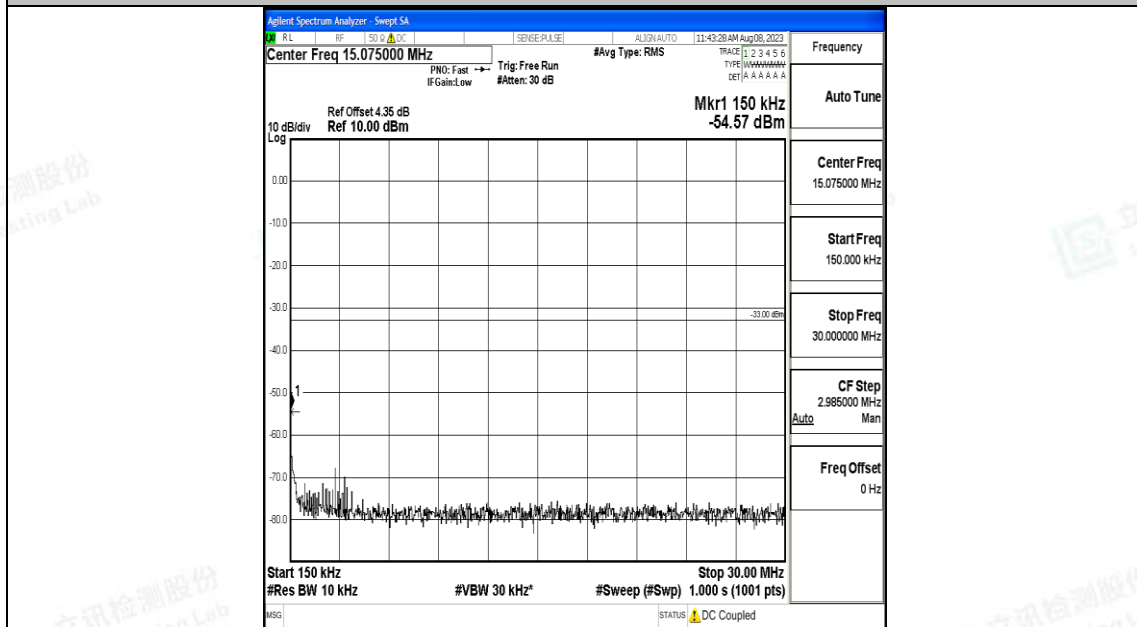

Band66_20MHz_QPSK_132072_1RB#0_0.009~0.15_0.009~0.15

Band66_20MHz_QPSK_132072_1RB#0_0.15~30_0.15~30