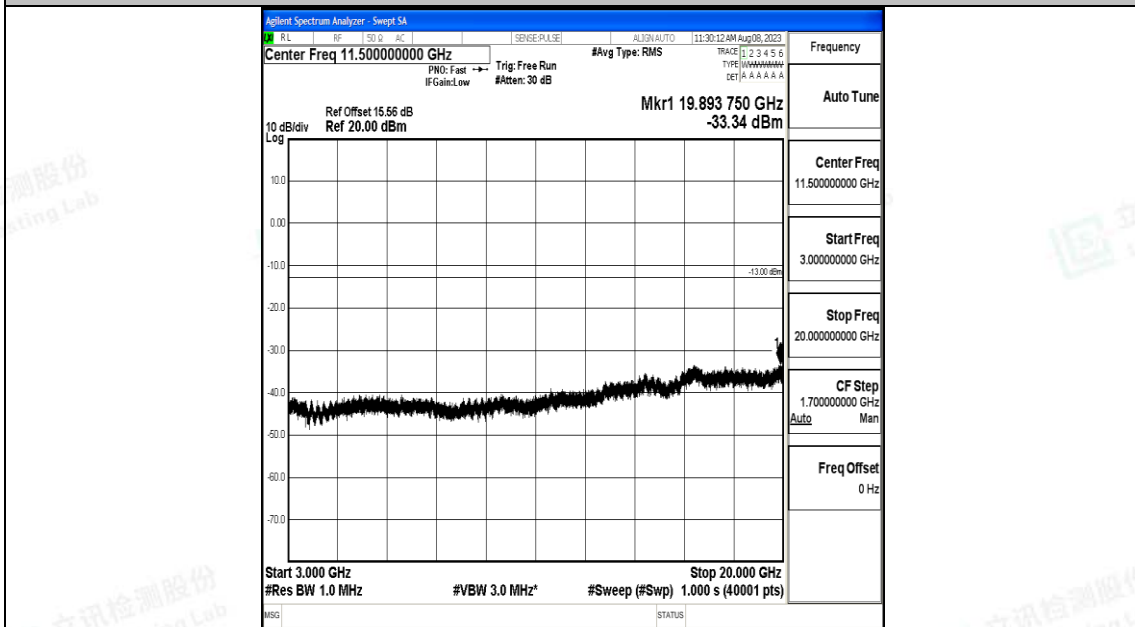

Band66_15MHz_16QAM_132597_1RB#0_0.009~0.15_0.009~0.15

Band66_15MHz_16QAM_132597_1RB#0_0.15~30_0.15~30

Band66_15MHz_16QAM_132597_1RB#0_30~1000_30~1000

Band66_15MHz_16QAM_132597_1RB#0_1000~3000_1000~3000

Band66_15MHz_16QAM_132597_1RB#0_3000~20000_3000~20000