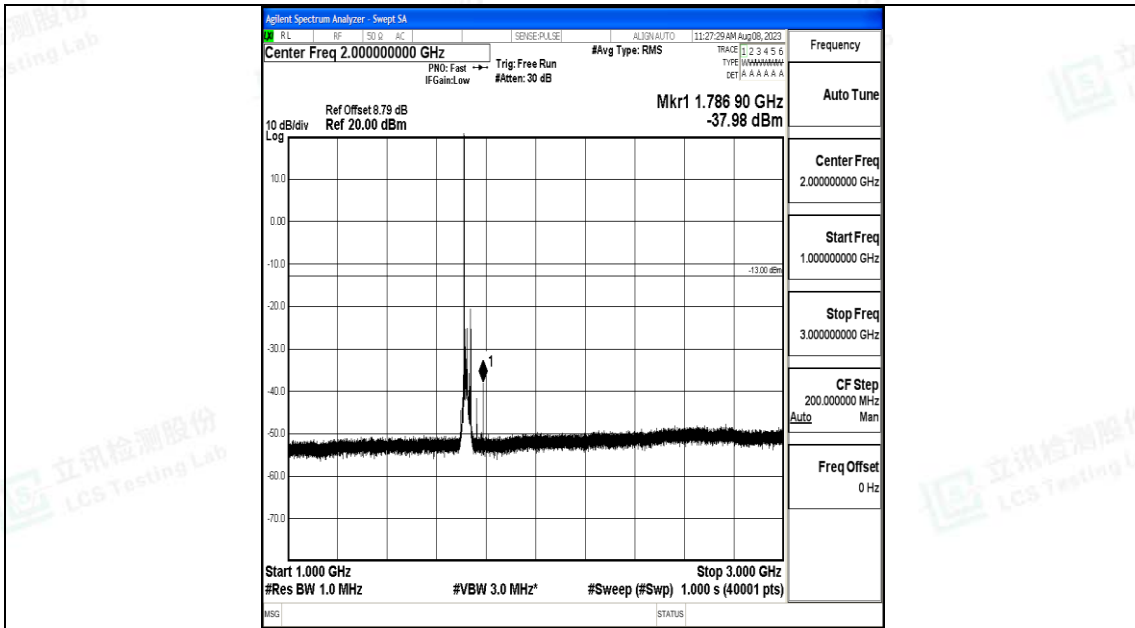

Band66_15MHz_16QAM_132047_1RB#0_0.009~0.15_0.009~0.15

Band66_15MHz_16QAM_132047_1RB#0_0.15~30_0.15~30

Band66_15MHz_16QAM_132047_1RB#0_30~1000_30~1000

Band66_15MHz_16QAM_132047_1RB#0_1000~3000_1000~3000

Band66_15MHz_16QAM_132047_1RB#0_3000~20000_3000~20000