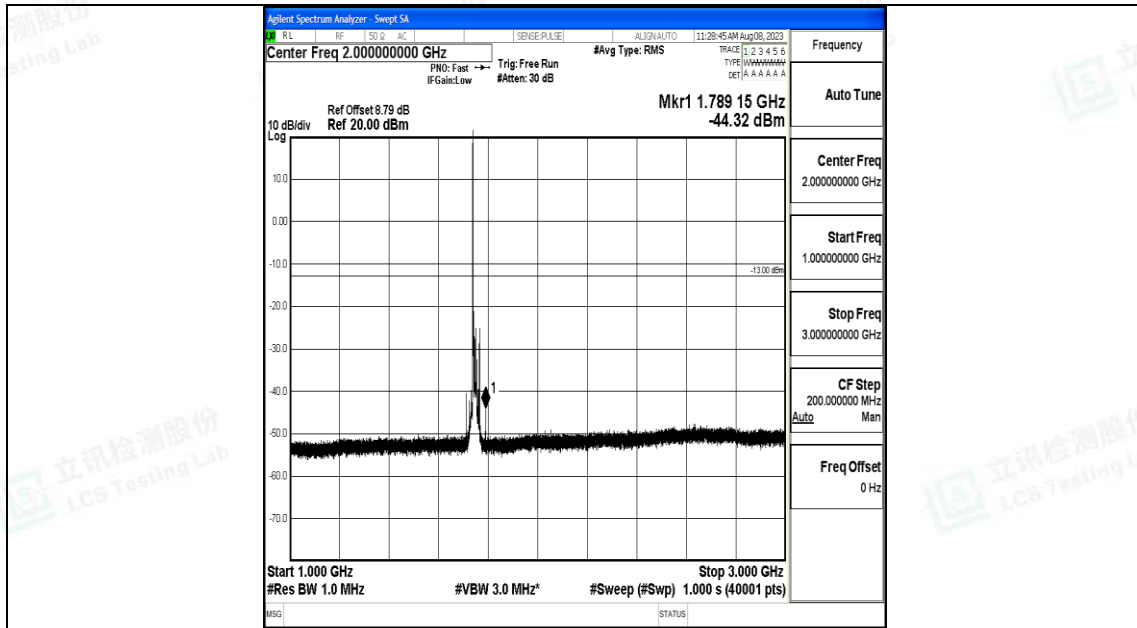

Band66_15MHz_16QAM_132322_1RB#0_0.009~0.15_0.009~0.15

Band66_15MHz_16QAM_132322_1RB#0_0.15~30_0.15~30

Band66_15MHz_16QAM_132322_1RB#0_30~1000_30~1000

Band66_15MHz_16QAM_132322_1RB#0_1000~3000_1000~3000

Band66_15MHz_16QAM_132322_1RB#0_3000~20000_3000~20000