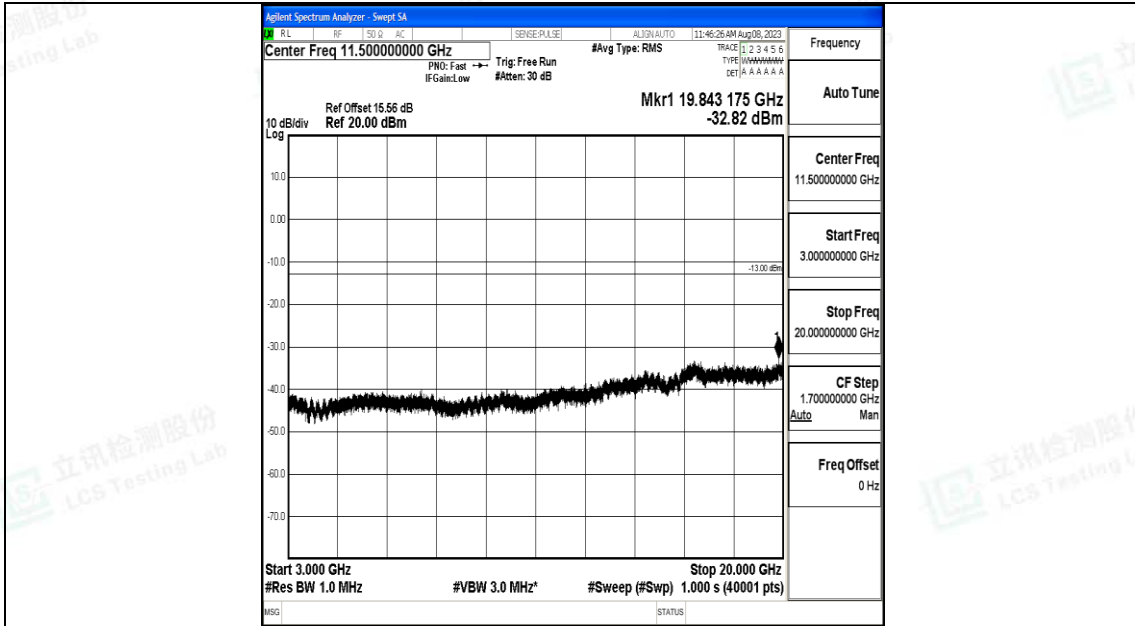

Band66_20MHz_QPSK_132572_1RB#0_0.15~30_0.15~30

Band66_20MHz_QPSK_132572_1RB#0_30~1000_30~1000

Band66_20MHz_QPSK_132572_1RB#0_1000~3000_1000~3000

Band66_20MHz_16QAM_132572_1RB#0_0.15~30_0.15~30

Band66_20MHz_16QAM_132572_1RB#0_30~1000_30~1000