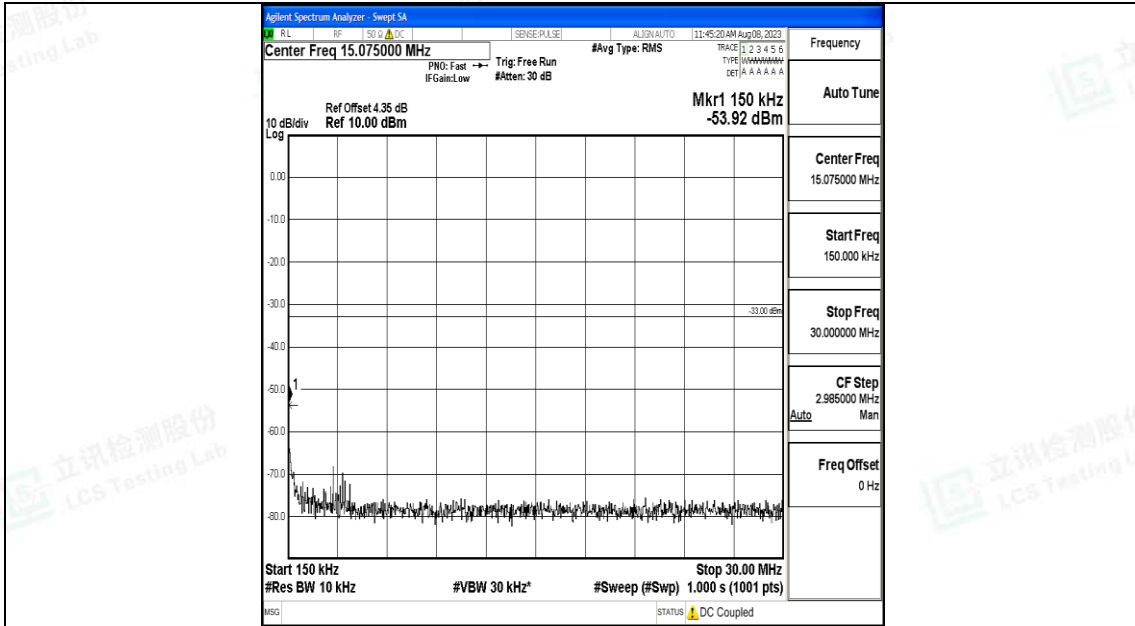

Band66_20MHz_QPSK_132322_1RB#0_0.009~0.15_0.009~0.15

Band66_20MHz_QPSK_132322_1RB#0_0.15~30_0.15~30

Band66_20MHz_QPSK_132322_1RB#0_3000~20000_3000~20000

Band66_20MHz_16QAM_132322_1RB#0_0.009~0.15_0.009~0.15