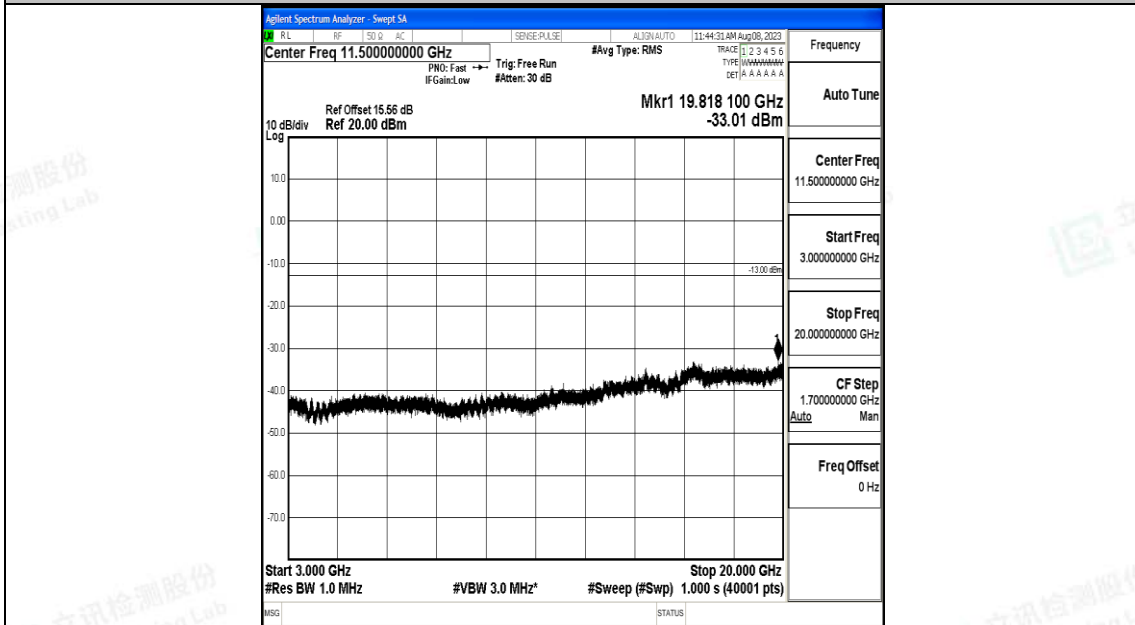

Band66_20MHz_16QAM_132072_1RB#0_0.009~0.15_0.009~0.15

Band66_20MHz_16QAM_132072_1RB#0_0.15~30_0.15~30

Band66_20MHz_16QAM_132072_1RB#0_30~1000_30~1000

Band66_20MHz_16QAM_132072_1RB#0_1000~3000_1000~3000

Band66_20MHz_16QAM_132072_1RB#0_3000~20000_3000~20000