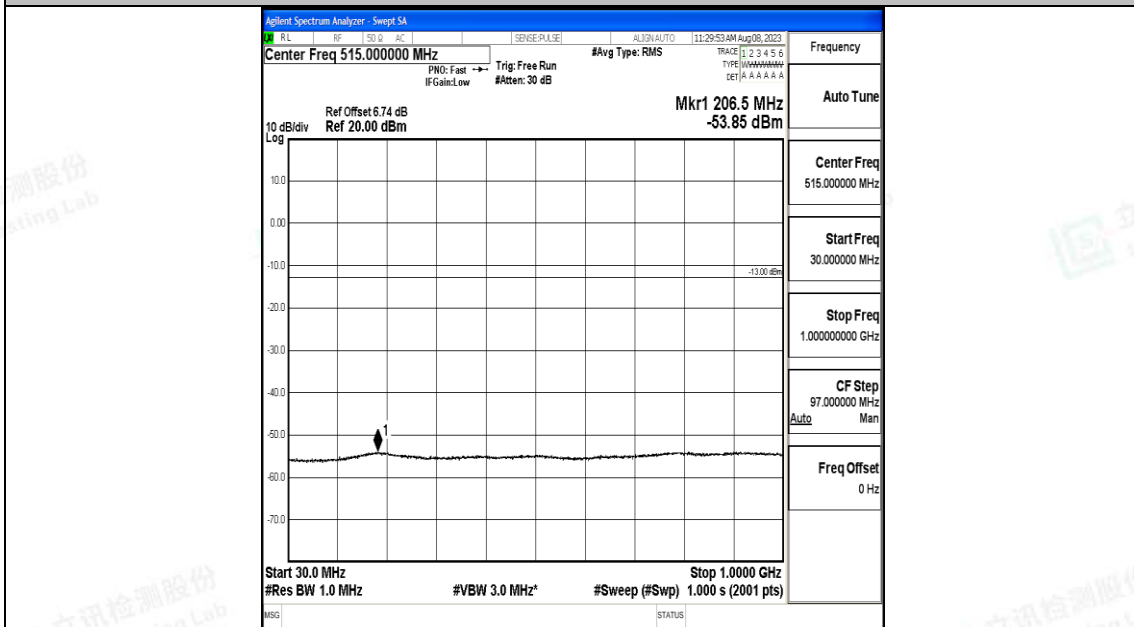

Band66_15MHz_16QAM_132597_1RB#0_0.15~30_0.15~30

Band66_15MHz_16QAM_132597_1RB#0_30~1000_30~1000