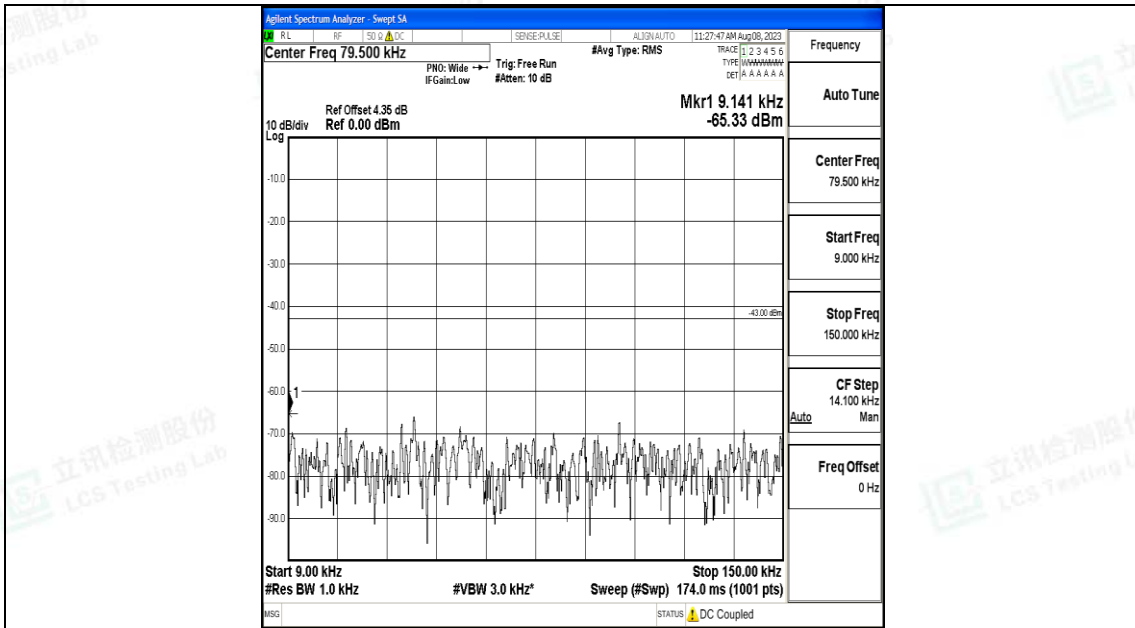

Band66_15MHz_16QAM_132047_1RB#0_0.009~0.15_0.009~0.15

Band66_15MHz_16QAM_132047_1RB#0_0.15~30_0.15~30

Band66_15MHz_16QAM_132047_1RB#0_30~1000_30~1000

Band66_15MHz_16QAM_132047_1RB#0_1000~3000_1000~3000

Band66_15MHz_16QAM_132047_1RB#0_3000~20000_3000~20000