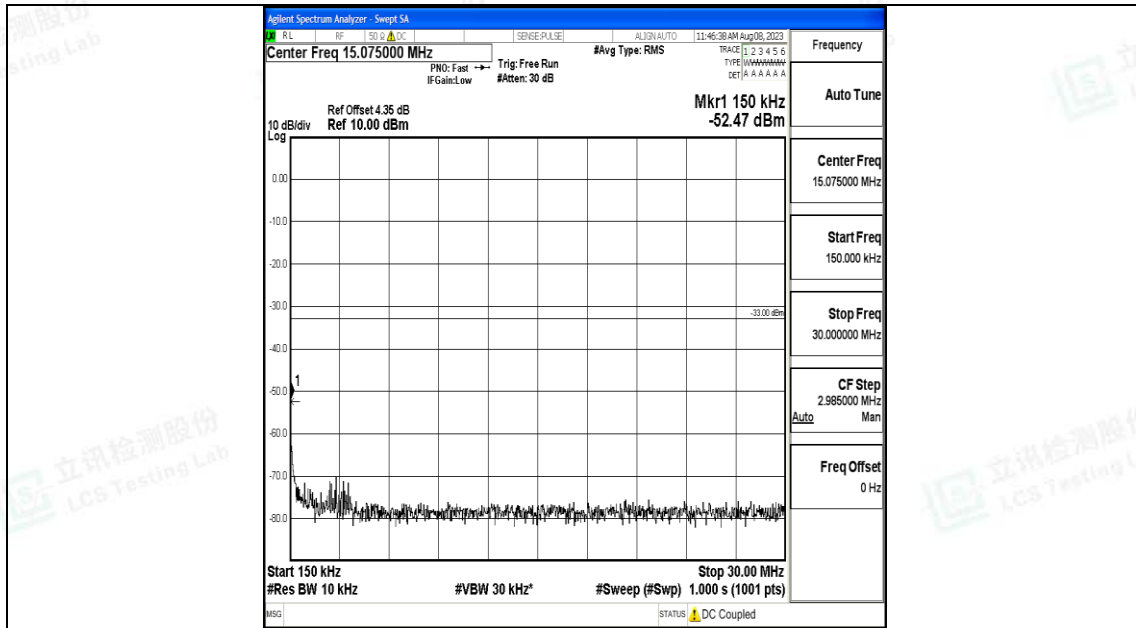

Band66_20MHz_QPSK_132572_1RB#0_0.15~30_0.15~30

Band66_20MHz_QPSK_132572_1RB#0_30~1000_30~1000

Band66_20MHz_QPSK_132572_1RB#0_1000~3000_1000~3000

Band66_20MHz_16QAM_132572_1RB#0_0.15~30_0.15~30

Band66_20MHz_16QAM_132572_1RB#0_30~1000_30~1000