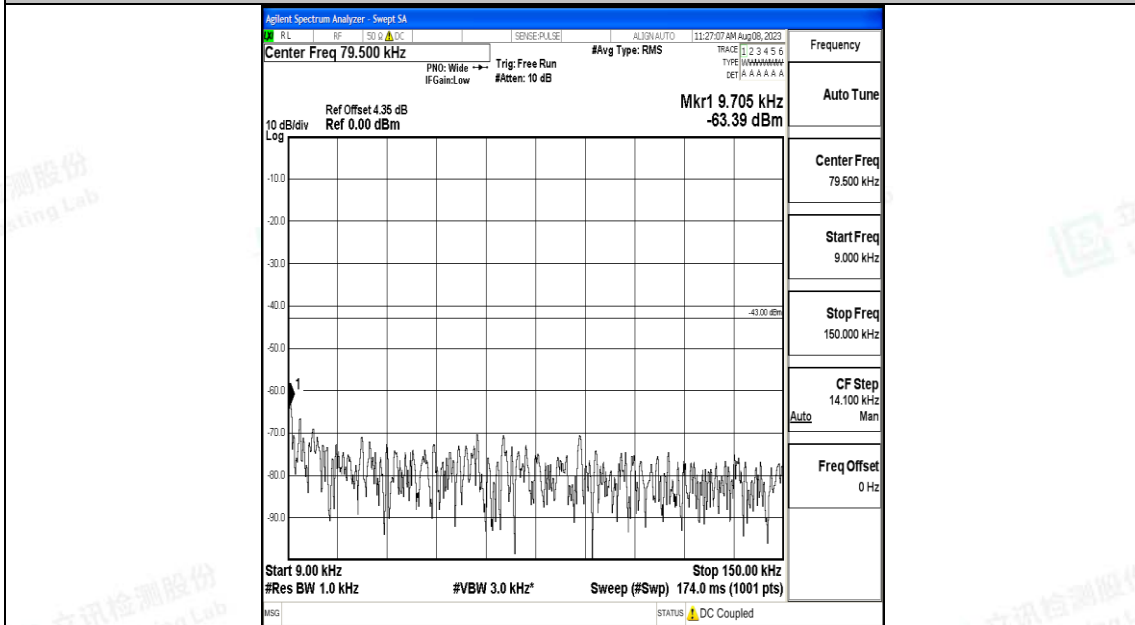

Band66_15MHz_QPSK_132047_1RB#0_0.009~0.15_0.009~0.15

Band66_15MHz_QPSK_132047_1RB#0_0.15~30_0.15~30

Band66_15MHz_QPSK_132047_1RB#0_30~1000_30~1000

Band66_15MHz_QPSK_132047_1RB#0_1000~3000_1000~3000

Band66_15MHz_QPSK_132047_1RB#0_3000~20000_3000~20000