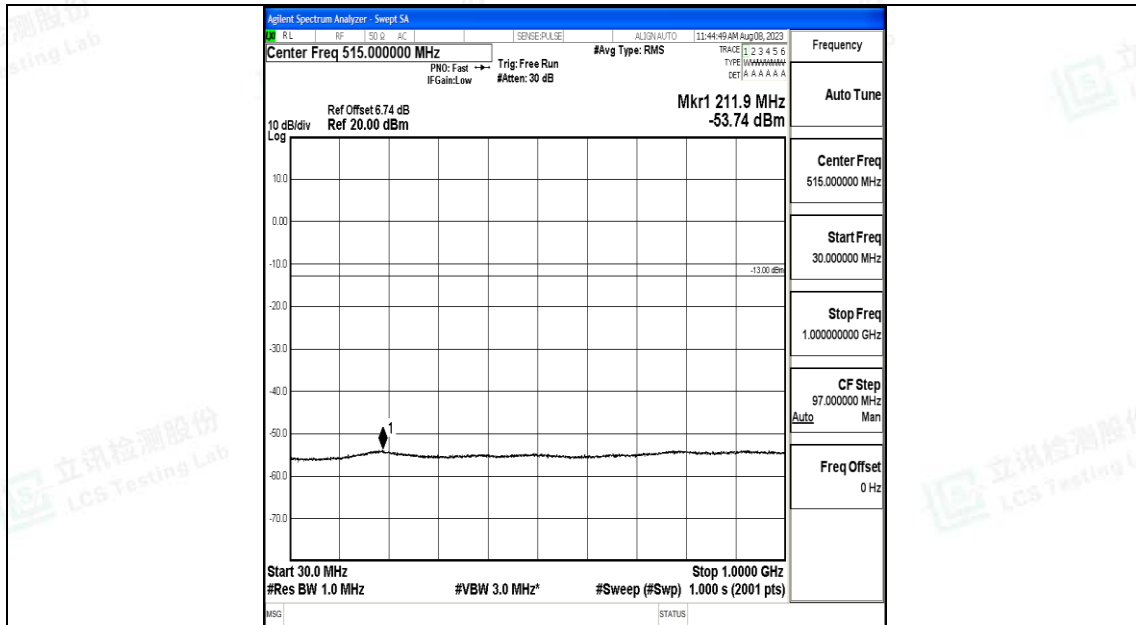

Band66_20MHz_QPSK_132322_1RB#0_0.15~30_0.15~30