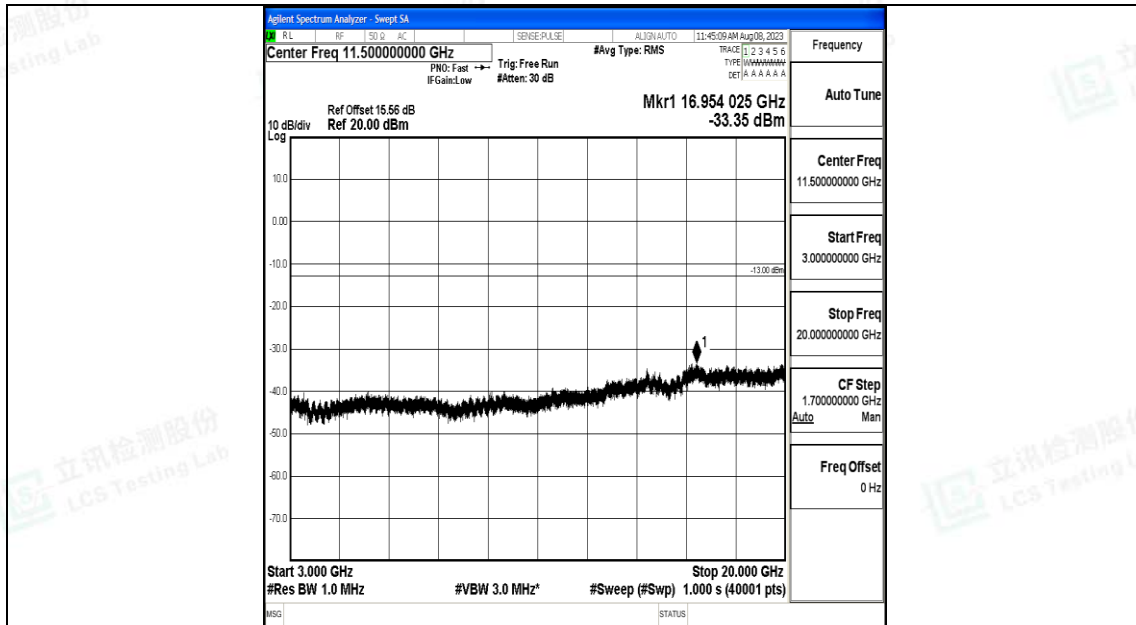

Band66_20MHz_QPSK_132322_1RB#0_3000~20000_3000~20000