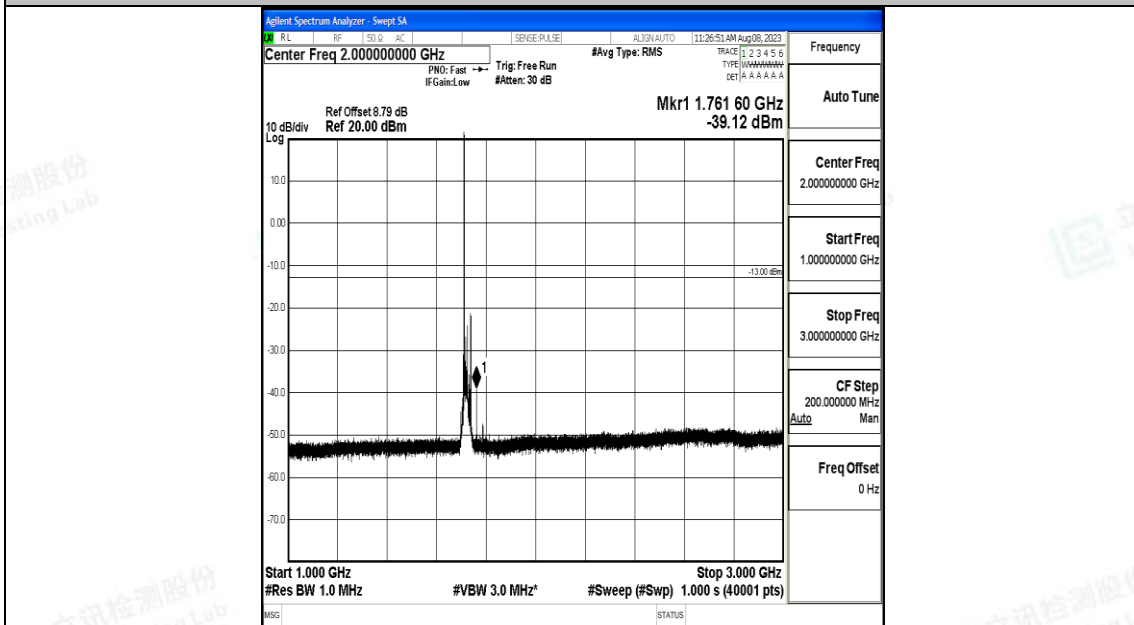

Band66_15MHz_QPSK_132047_1RB#0_0.009~0.15_0.009~0.15

Band66_15MHz_QPSK_132047_1RB#0_0.15~30_0.15~30

Band66_15MHz_QPSK_132047_1RB#0_30~1000_30~1000

Band66_15MHz_QPSK_132047_1RB#0_1000~3000_1000~3000

Band66_15MHz_QPSK_132047_1RB#0_3000~20000_3000~20000