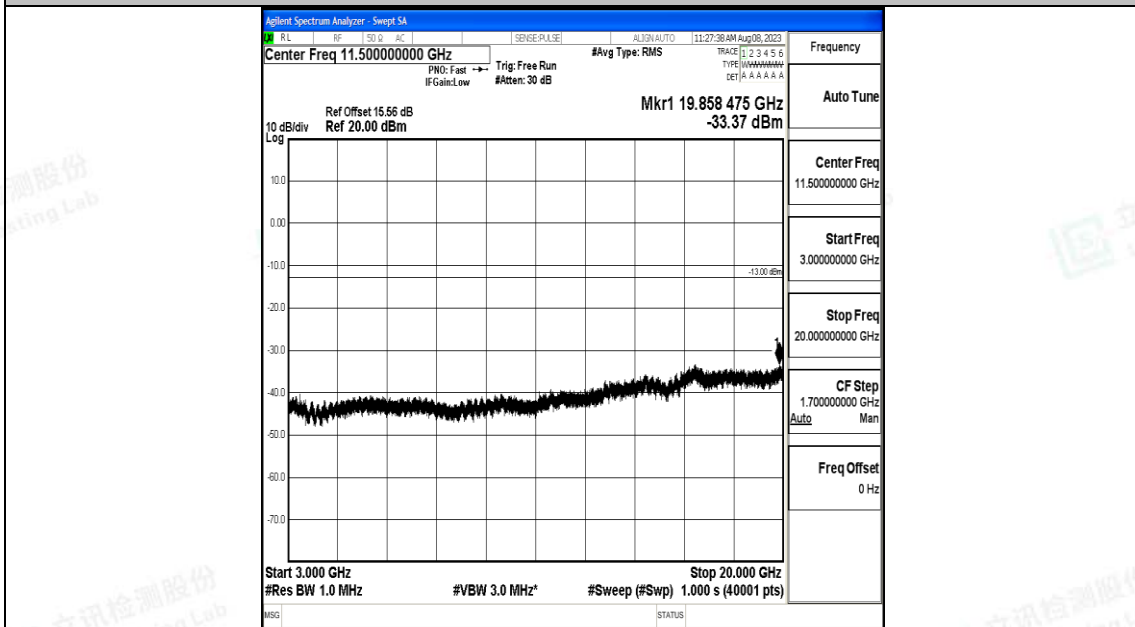

Band66_15MHz_16QAM_132047_1RB#0_0.009~0.15_0.009~0.15

Band66_15MHz_16QAM_132047_1RB#0_0.15~30_0.15~30

Band66_15MHz_16QAM_132047_1RB#0_30~1000_30~1000

Band66_15MHz_16QAM_132047_1RB#0_1000~3000_1000~3000

Band66_15MHz_16QAM_132047_1RB#0_3000~20000_3000~20000