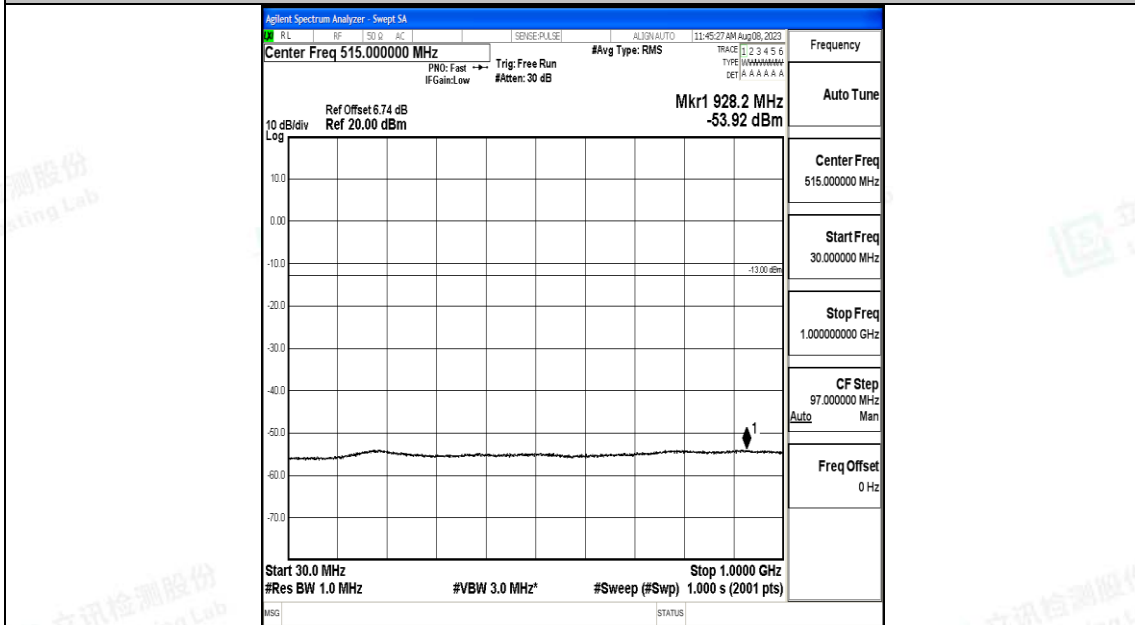

Band66_20MHz_16QAM_132322_1RB#0_0.15~30_0.15~30

Band66_20MHz_16QAM_132322_1RB#0_30~1000_30~1000