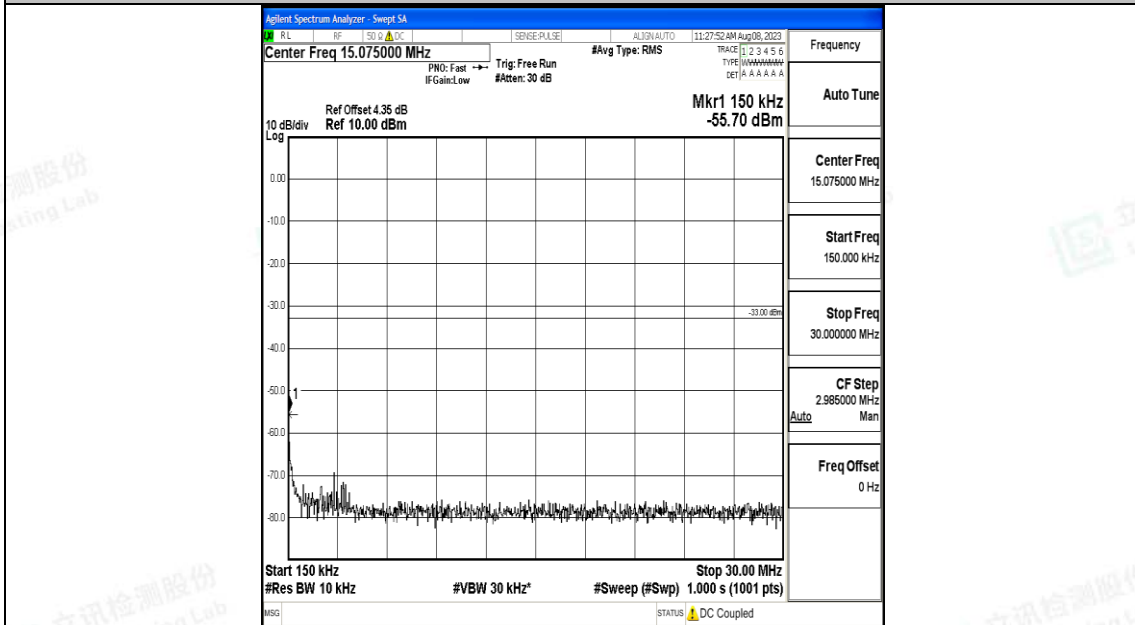

Band66_15MHz_QPSK_132322_1RB#0_0.009~0.15_0.009~0.15

Band66_15MHz_QPSK_132322_1RB#0_0.15~30_0.15~30