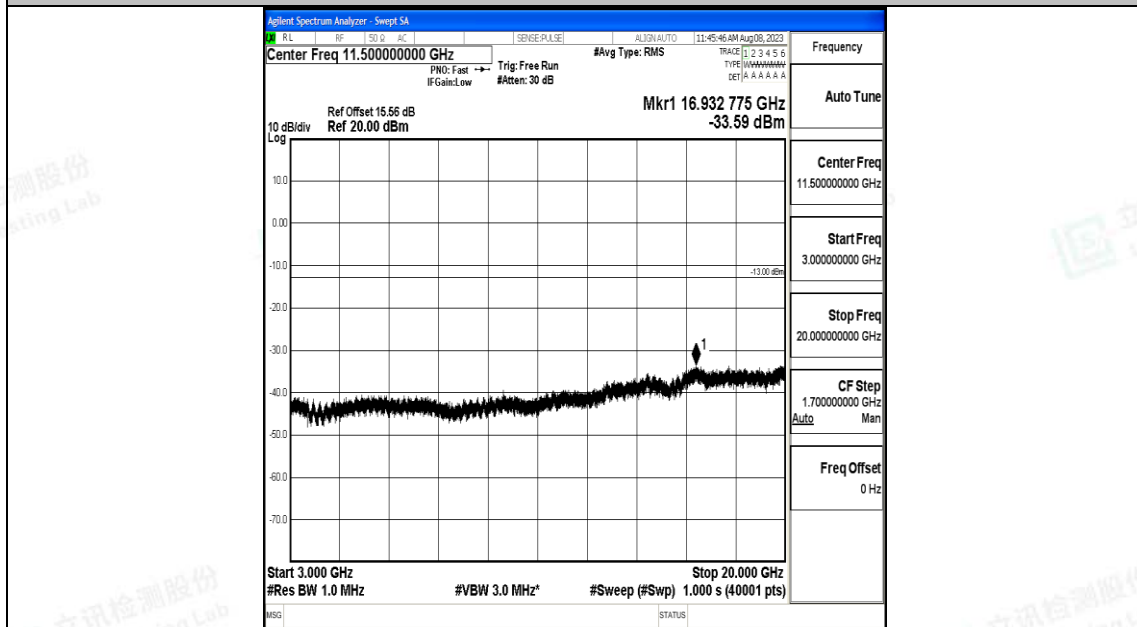

Band66_20MHz_16QAM_132322_1RB#0_0.15~30_0.15~30

Band66_20MHz_16QAM_132322_1RB#0_30~1000_30~1000

Band66_20MHz_16QAM_132322_1RB#0_1000~3000_1000~3000

Band66_20MHz_16QAM_132322_1RB#0_3000~20000_3000~20000

Band66_20MHz_QPSK_132572_1RB#0_0.009~0.15_0.009~0.15