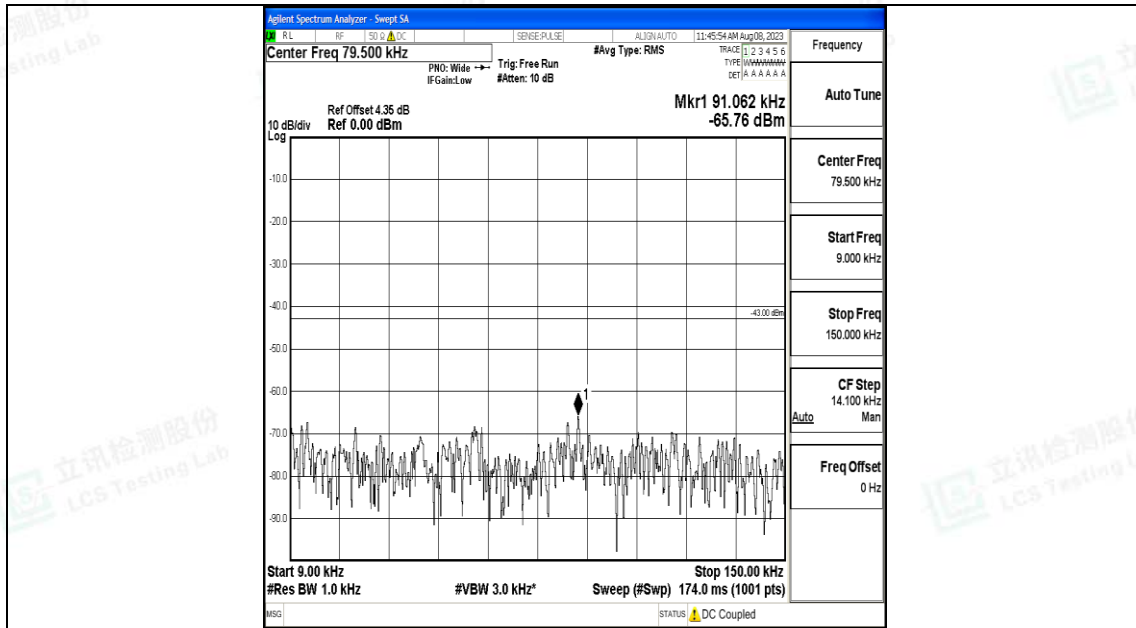

Band66_20MHz_16QAM_132322_1RB#0_0.15~30_0.15~30

Band66_20MHz_16QAM_132322_1RB#0_30~1000_30~1000

Band66_20MHz_16QAM_132322_1RB#0_1000~3000_1000~3000

Band66_20MHz_16QAM_132322_1RB#0_3000~20000_3000~20000

Band66_20MHz_QPSK_132572_1RB#0_0.009~0.15_0.009~0.15