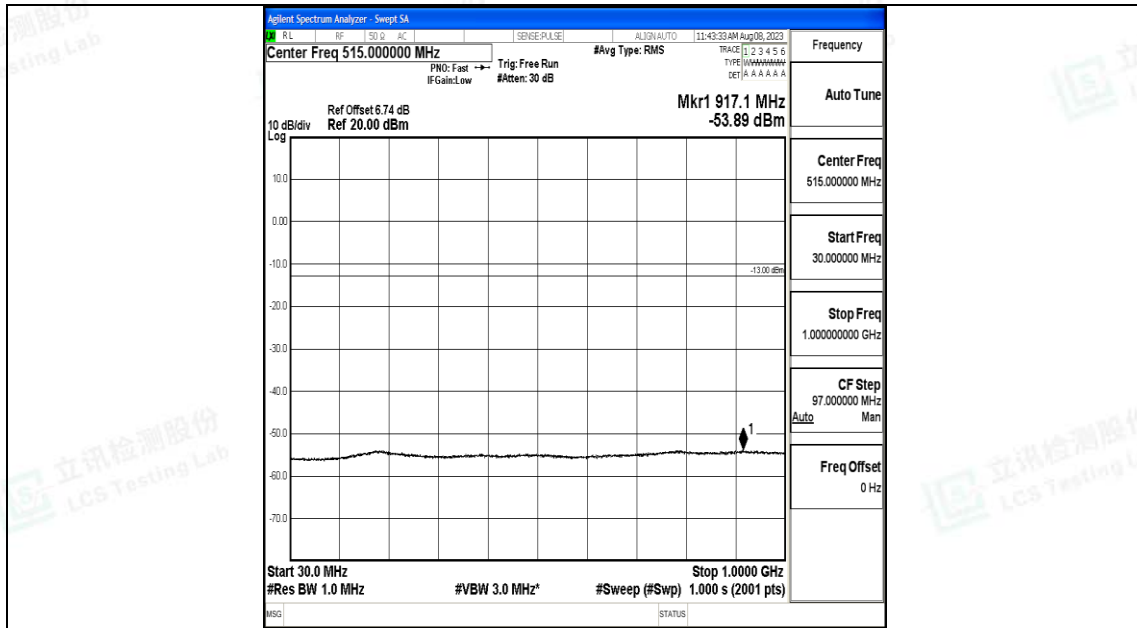

Band66_20MHz_QPSK_132072_1RB#0_0.15~30_0.15~30

Band66_20MHz_QPSK_132072_1RB#0_30~1000_30~1000