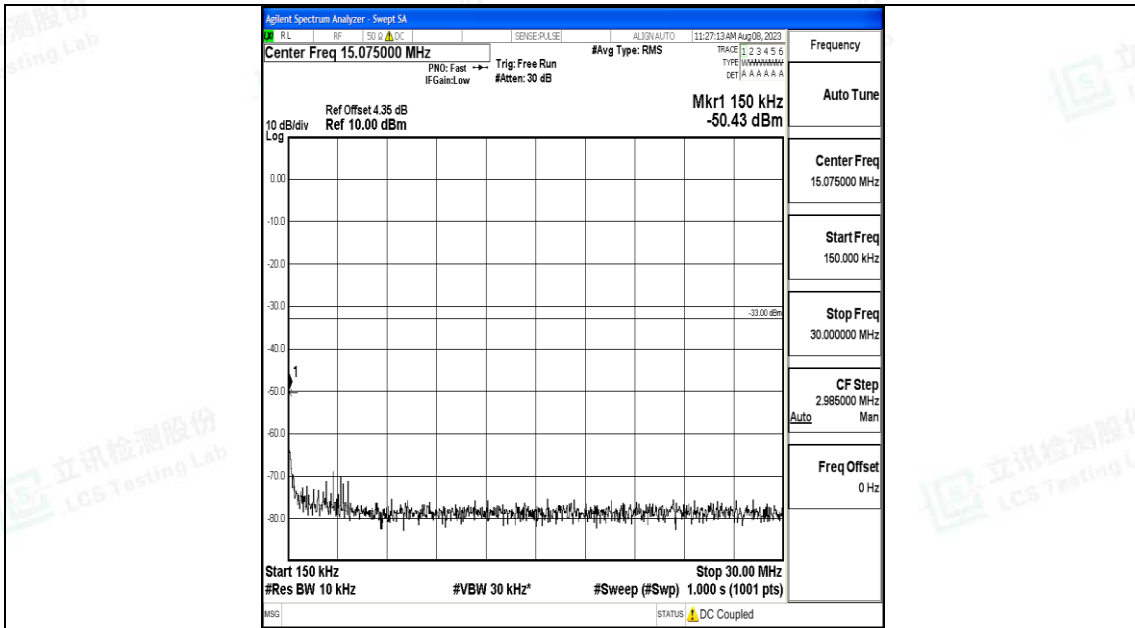

Band66_15MHz_16QAM_132047_1RB#0_0.009~0.15_0.009~0.15

Band66_15MHz_16QAM_132047_1RB#0_0.15~30_0.15~30