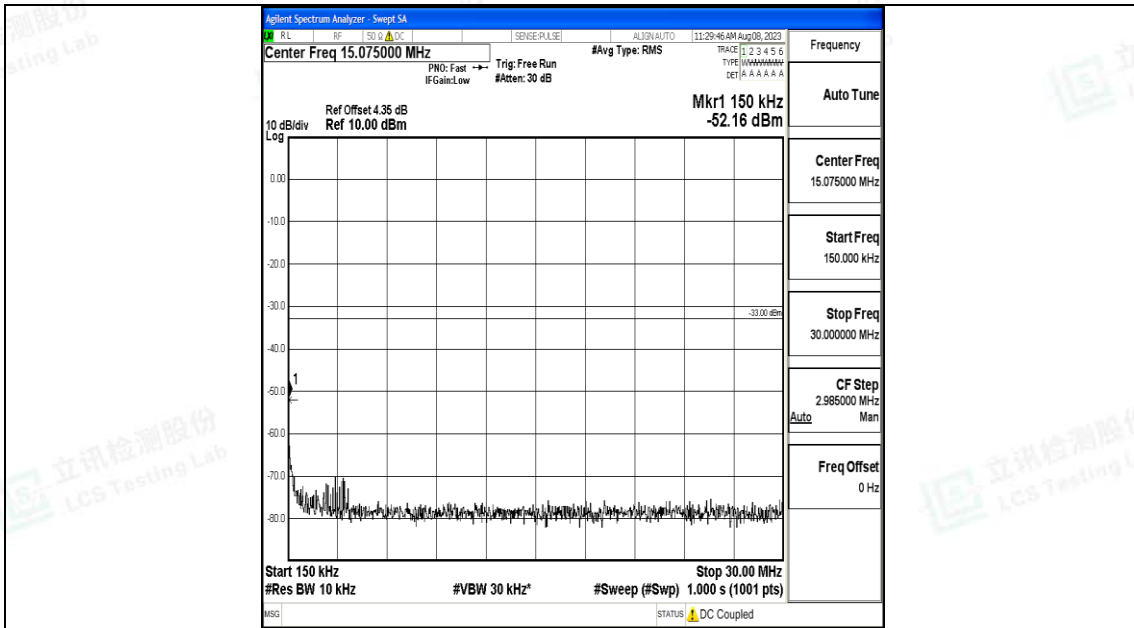

Band66_15MHz_16QAM_132597_1RB#0_0.009~0.15_0.009~0.15

Band66_15MHz_16QAM_132597_1RB#0_0.15~30_0.15~30