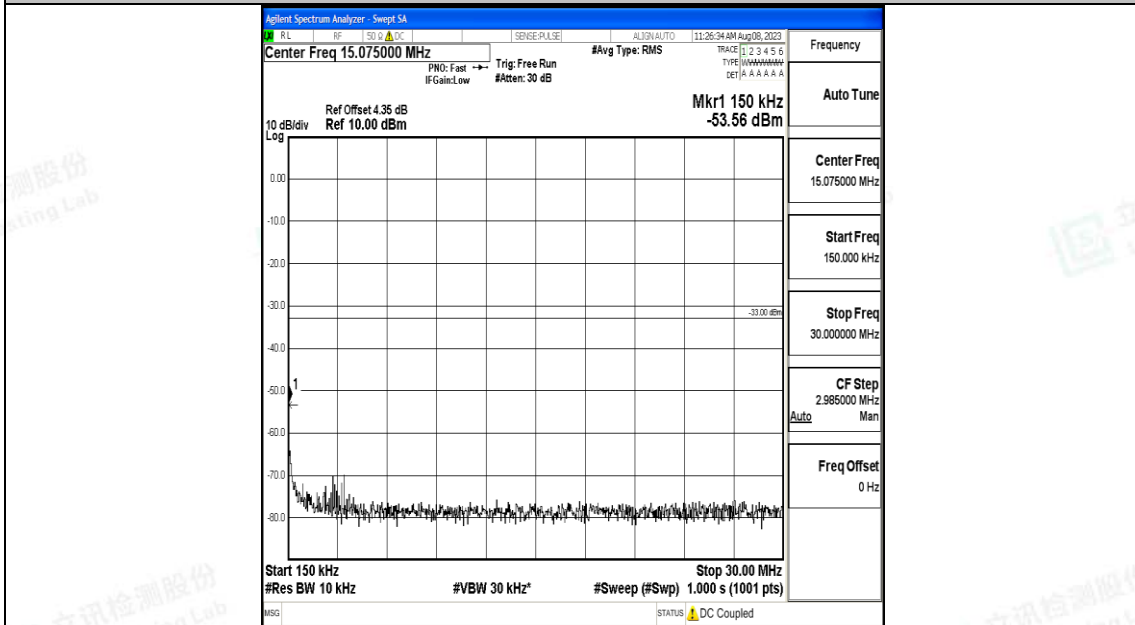

Band66_15MHz_QPSK_132047_1RB#0_0.009~0.15_0.009~0.15

Band66_15MHz_QPSK_132047_1RB#0_0.15~30_0.15~30

Band66_15MHz_QPSK_132047_1RB#0_30~1000_30~1000

Band66_15MHz_QPSK_132047_1RB#0_1000~3000_1000~3000

Band66_15MHz_QPSK_132047_1RB#0_3000~20000_3000~20000