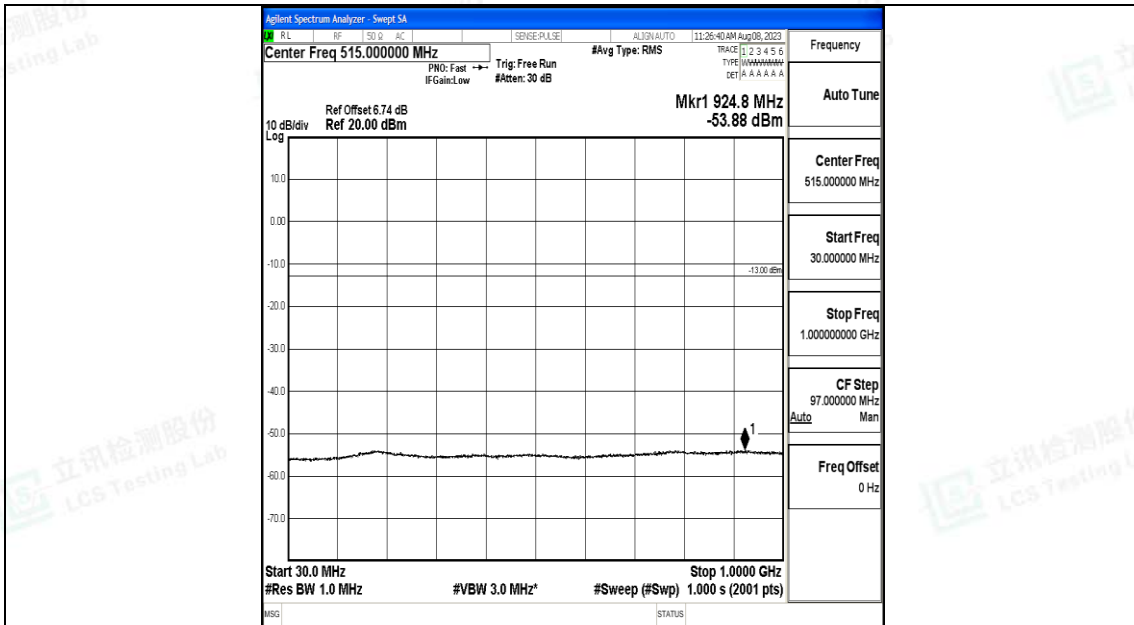

Band66_15MHz_QPSK_132047_1RB#0_0.009~0.15_0.009~0.15

Band66_15MHz_QPSK_132047_1RB#0_0.15~30_0.15~30

Band66_15MHz_QPSK_132047_1RB#0_30~1000_30~1000

Band66_15MHz_QPSK_132047_1RB#0_1000~3000_1000~3000

Band66_15MHz_QPSK_132047_1RB#0_3000~20000_3000~20000