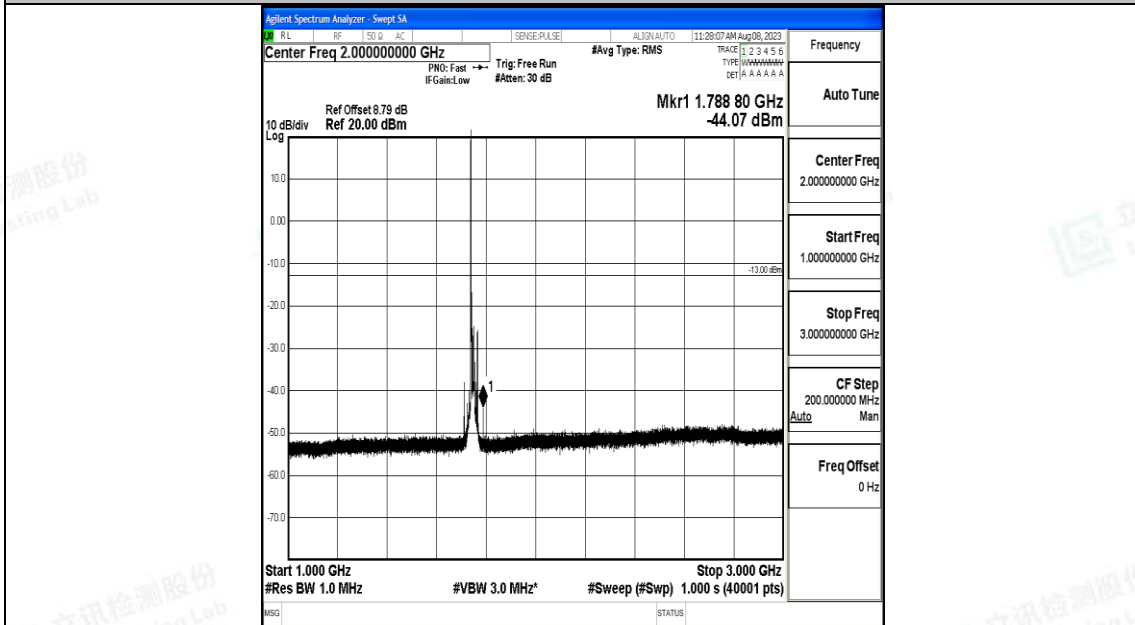

Band66_15MHz_QPSK_132322_1RB#0_0.009~0.15_0.009~0.15

Band66_15MHz_QPSK_132322_1RB#0_0.15~30_0.15~30

Band66_15MHz_QPSK_132322_1RB#0_30~1000_30~1000

Band66_15MHz_QPSK_132322_1RB#0_1000~3000_1000~3000

Band66_15MHz_QPSK_132322_1RB#0_3000~20000_3000~20000