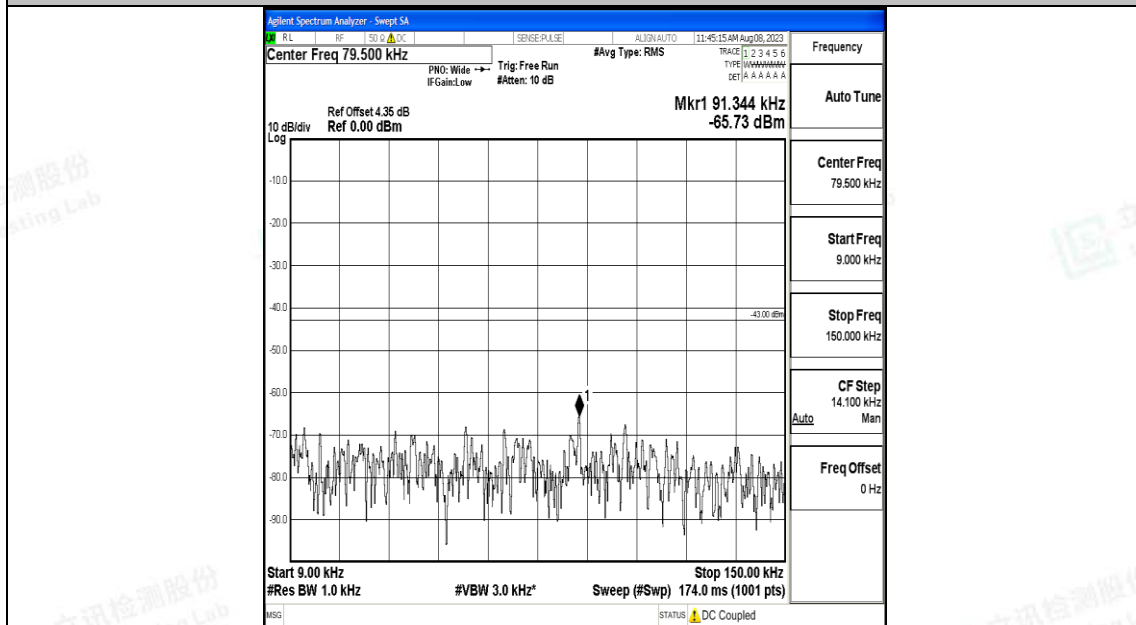

Band66_20MHz_QPSK_132322_1RB#0_0.009~0.15_0.009~0.15

Band66_20MHz_QPSK_132322_1RB#0_0.15~30_0.15~30

Band66_20MHz_QPSK_132322_1RB#0_3000~20000_3000~20000

Band66_20MHz_16QAM_132322_1RB#0_0.009~0.15_0.009~0.15