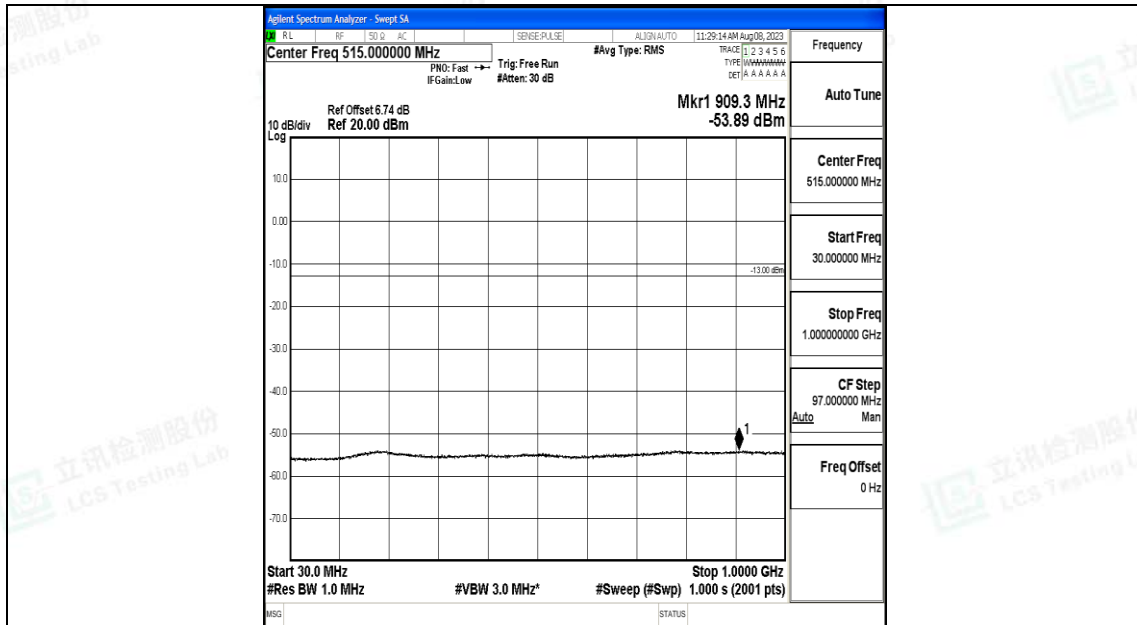

Band66_15MHz_QPSK_132597_1RB#0_0.15~30_0.15~30

Band66_15MHz_QPSK_132597_1RB#0_30~1000_30~1000