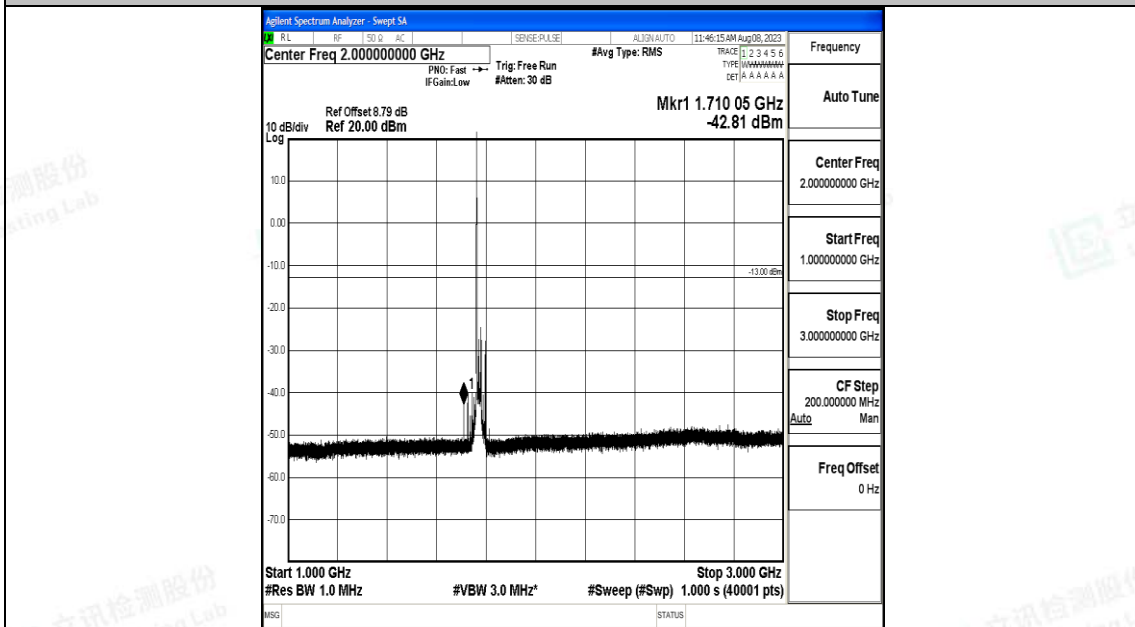

Band66_20MHz_QPSK_132572_1RB#0_30~1000_30~1000

Band66_20MHz_QPSK_132572_1RB#0_1000~3000_1000~3000