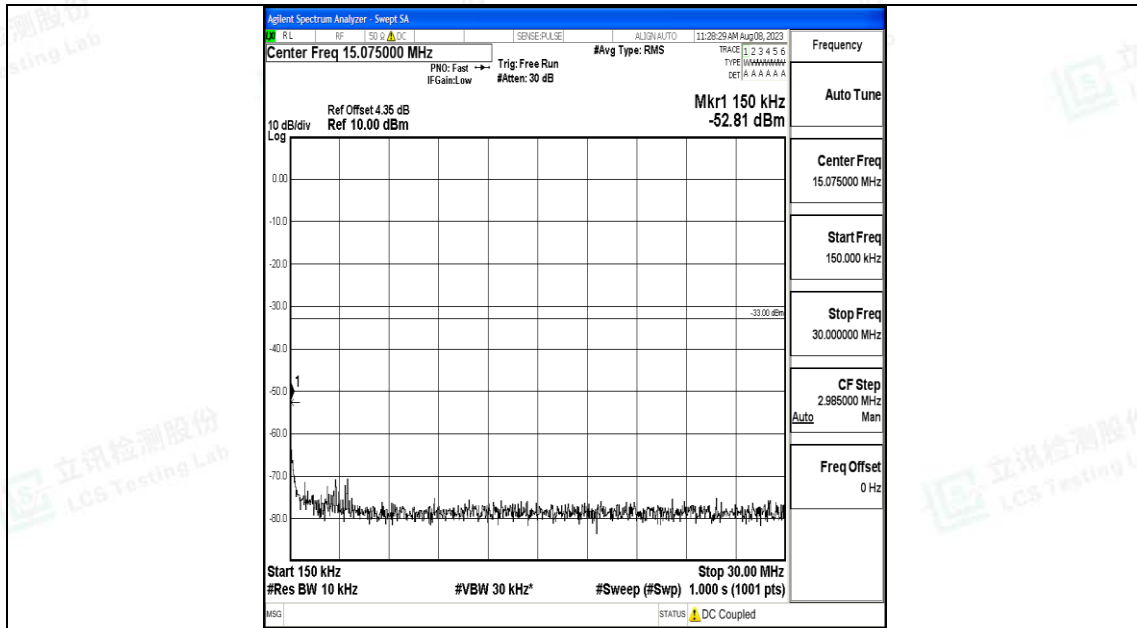

Band66_15MHz_16QAM_132322_1RB#0_0.009~0.15_0.009~0.15

Band66_15MHz_16QAM_132322_1RB#0_0.15~30_0.15~30