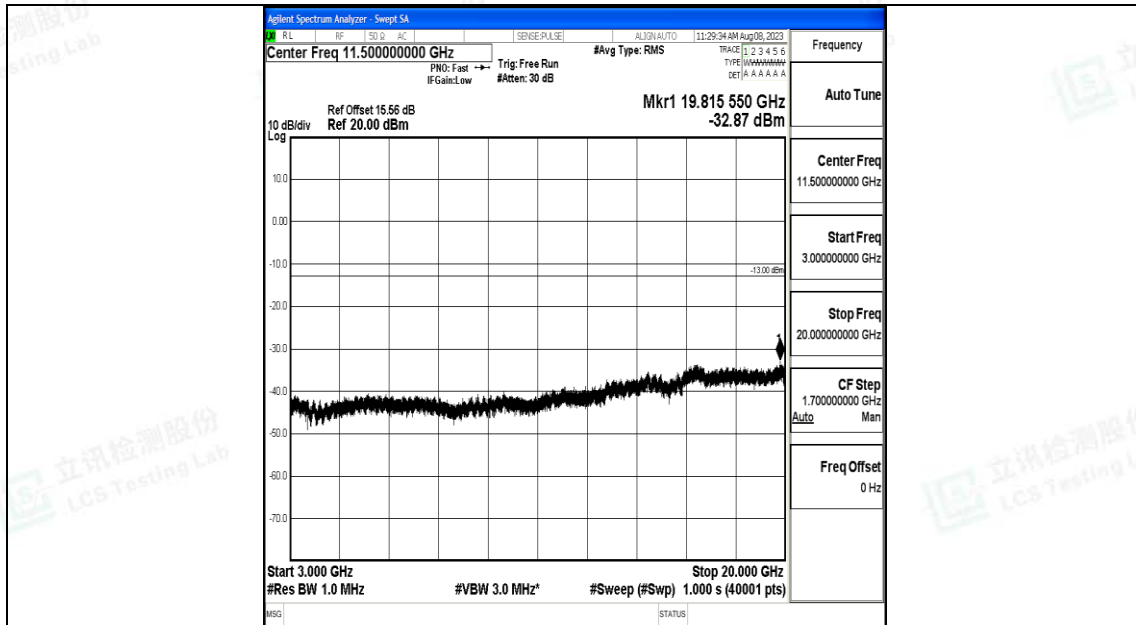

Band66_15MHz_QPSK_132597_1RB#0_0.009~0.15_0.009~0.15

Band66_15MHz_QPSK_132597_1RB#0_0.15~30_0.15~30

Band66_15MHz_QPSK_132597_1RB#0_30~1000_30~1000

Band66_15MHz_QPSK_132597_1RB#0_1000~3000_1000~3000

Band66_15MHz_QPSK_132597_1RB#0_3000~20000_3000~20000