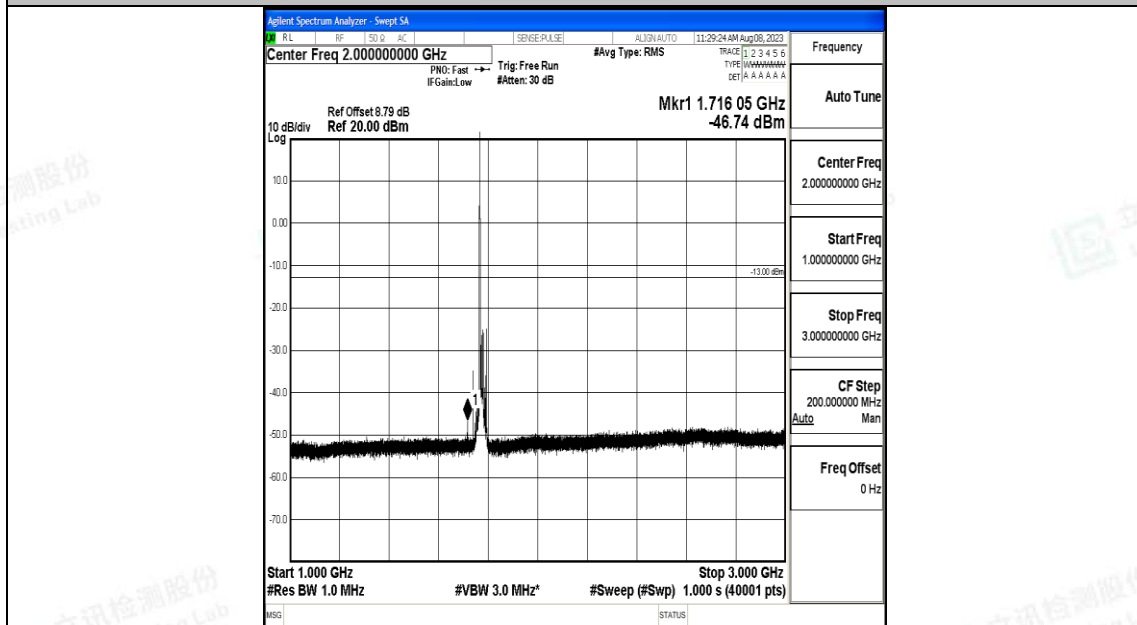

Band66_15MHz_QPSK_132597_1RB#0_0.009~0.15_0.009~0.15

Band66_15MHz_QPSK_132597_1RB#0_0.15~30_0.15~30

Band66_15MHz_QPSK_132597_1RB#0_30~1000_30~1000

Band66_15MHz_QPSK_132597_1RB#0_1000~3000_1000~3000

Band66_15MHz_QPSK_132597_1RB#0_3000~20000_3000~20000