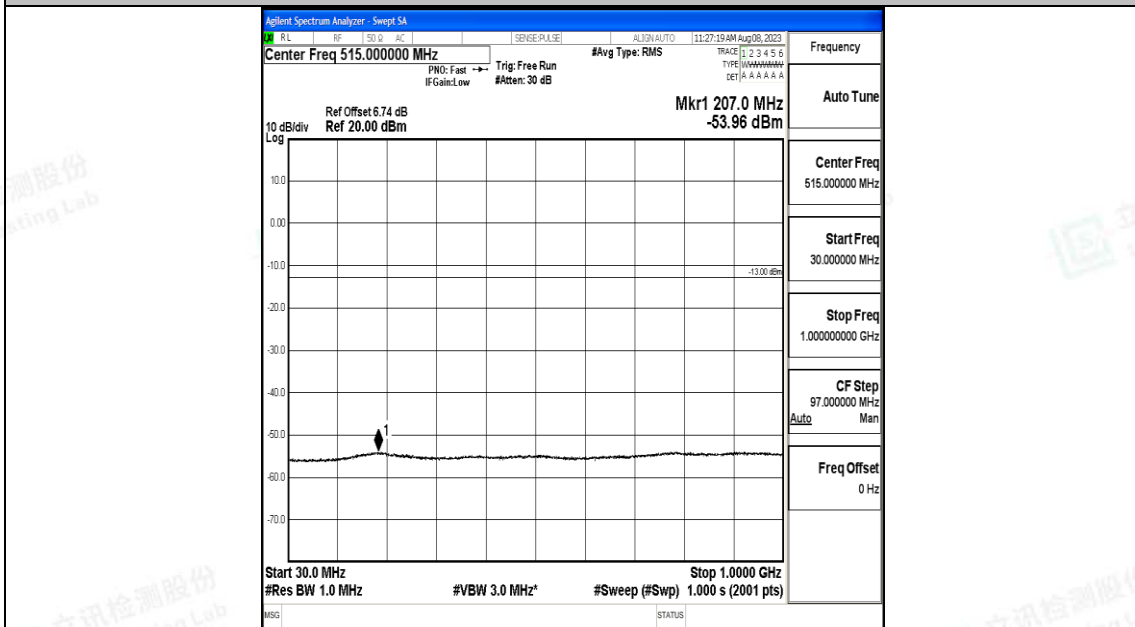

Band66_15MHz_16QAM_132047_1RB#0_0.15~30_0.15~30

Band66_15MHz_16QAM_132047_1RB#0_30~1000_30~1000