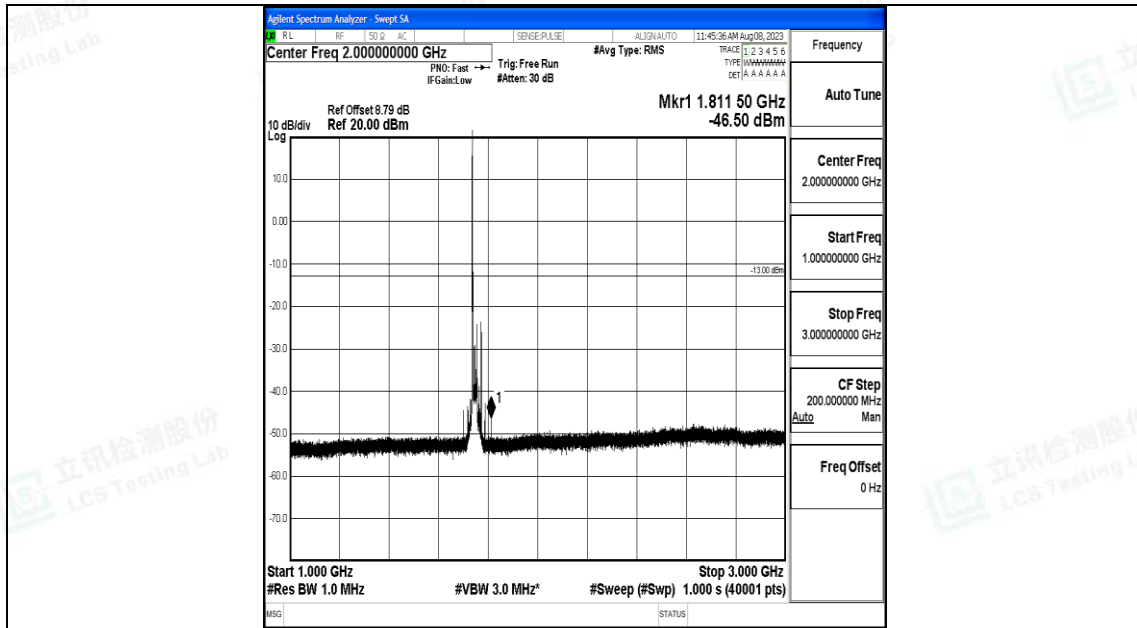

Band66_20MHz_16QAM_132322_1RB#0_30~1000_30~1000

Band66_20MHz_16QAM_132322_1RB#0_1000~3000_1000~3000