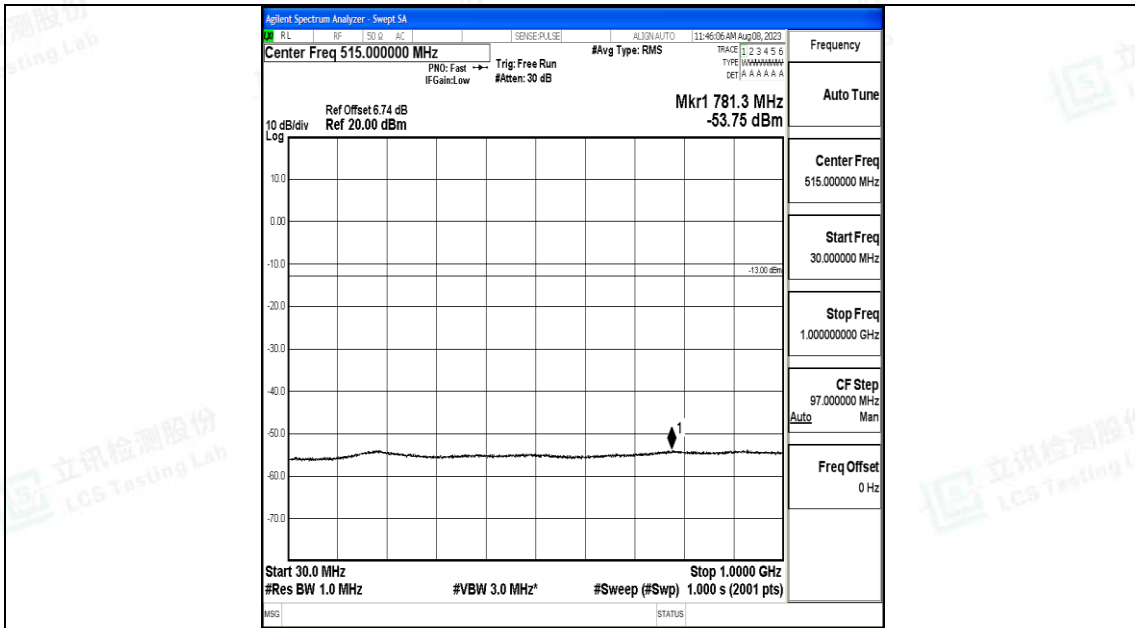

Band66_20MHz_QPSK_132572_1RB#0_0.15~30_0.15~30

Band66_20MHz_QPSK_132572_1RB#0_30~1000_30~1000