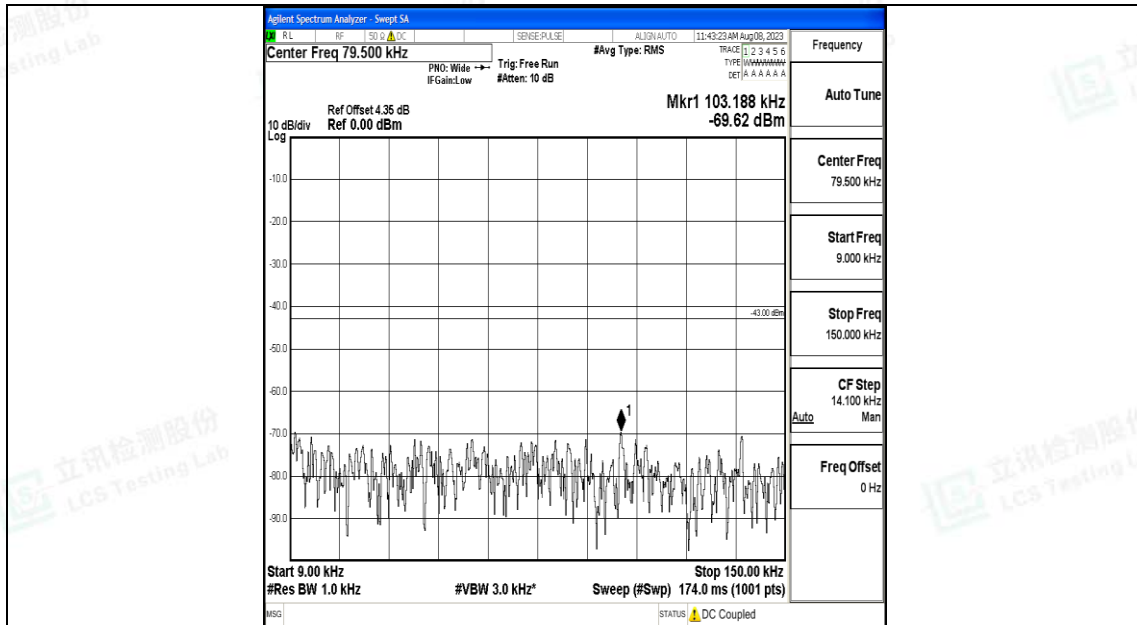

Band66_15MHz_16QAM_132597_1RB#0_0.009~0.15_0.009~0.15

Band66_15MHz_16QAM_132597_1RB#0_0.15~30_0.15~30

Band66_15MHz_16QAM_132597_1RB#0_30~1000_30~1000

Band66_15MHz_16QAM_132597_1RB#0_1000~3000_1000~3000

Band66_15MHz_16QAM_132597_1RB#0_3000~20000_3000~20000