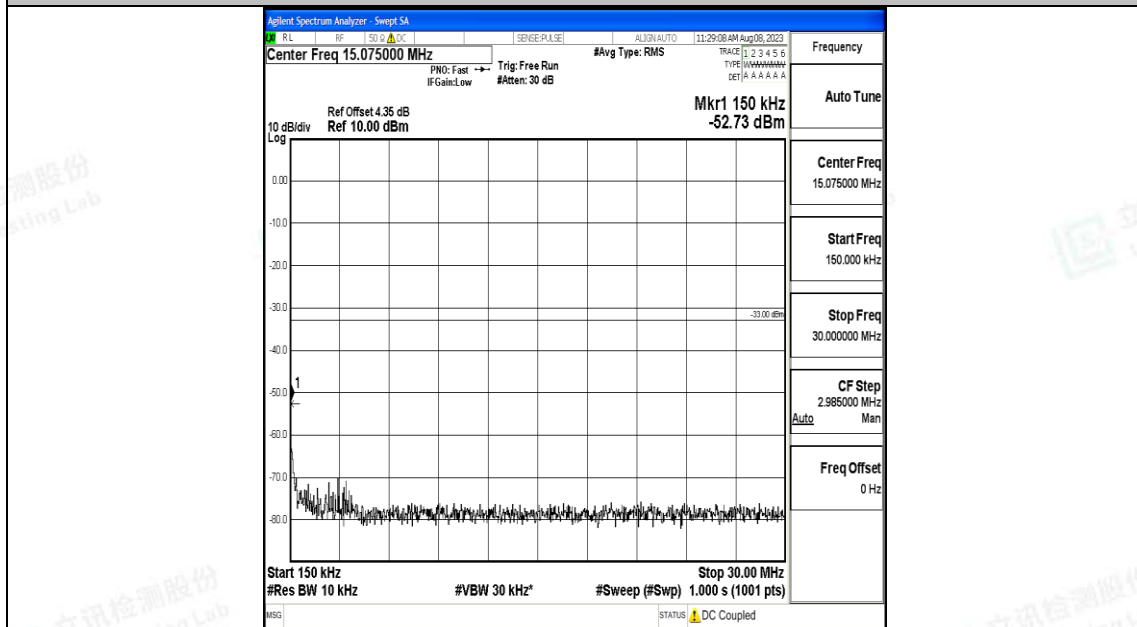

Band66_15MHz_QPSK_132597_1RB#0_0.009~0.15_0.009~0.15

Band66_15MHz_QPSK_132597_1RB#0_0.15~30_0.15~30