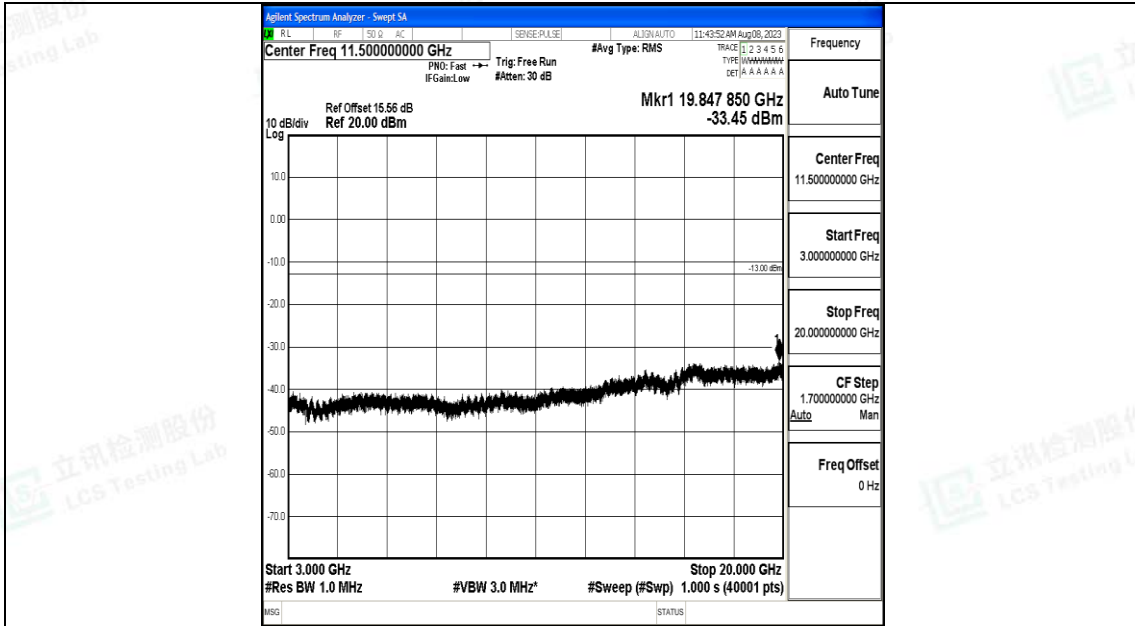

Band66_20MHz_QPSK_132072_1RB#0_0.009~0.15_0.009~0.15

Band66_20MHz_QPSK_132072_1RB#0_0.15~30_0.15~30

Band66_20MHz_QPSK_132072_1RB#0_30~1000_30~1000

Band66_20MHz_QPSK_132072_1RB#0_1000~3000_1000~3000

Band66_20MHz_QPSK_132072_1RB#0_3000~20000_3000~20000