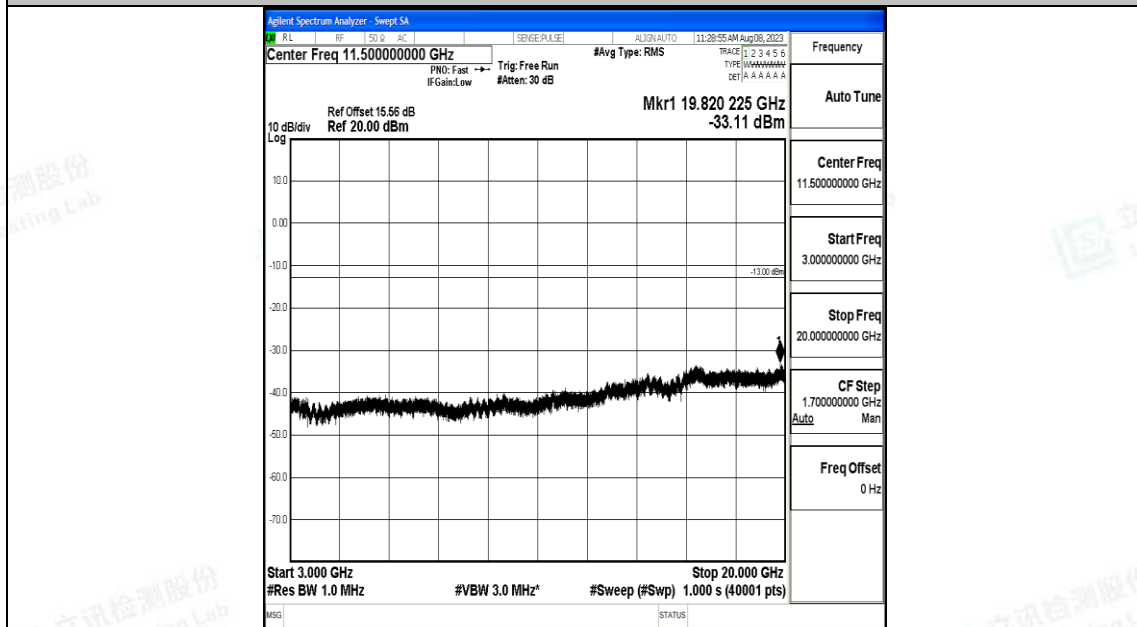

Band66_15MHz_16QAM_132322_1RB#0_0.009~0.15_0.009~0.15

Band66_15MHz_16QAM_132322_1RB#0_0.15~30_0.15~30

Band66_15MHz_16QAM_132322_1RB#0_30~1000_30~1000

Band66_15MHz_16QAM_132322_1RB#0_1000~3000_1000~3000

Band66_15MHz_16QAM_132322_1RB#0_3000~20000_3000~20000