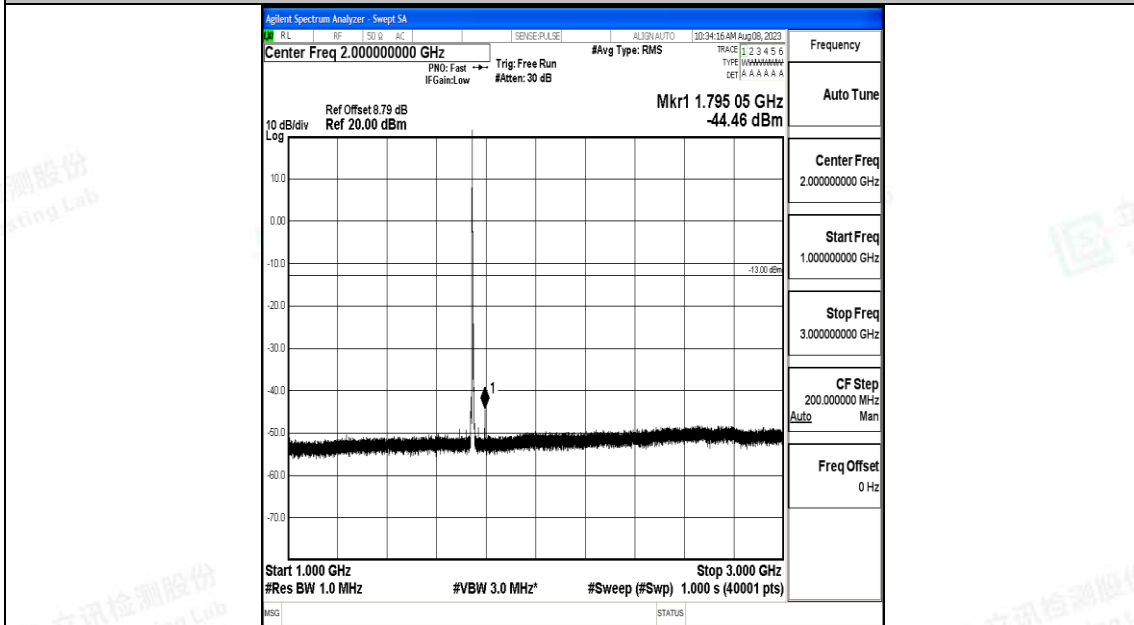

Band66_3MHz_16QAM_131987_1RB#0_3000~20000_3000~20000

Band66_3MHz_QPSK_132322_1RB#0_0.009~0.15_0.009~0.15

Band66_3MHz_QPSK_132322_1RB#0_0.15~30_0.15~30

Band66_3MHz_QPSK_132322_1RB#0_30~1000_30~1000

Band66_3MHz_QPSK_132322_1RB#0_1000~3000_1000~3000