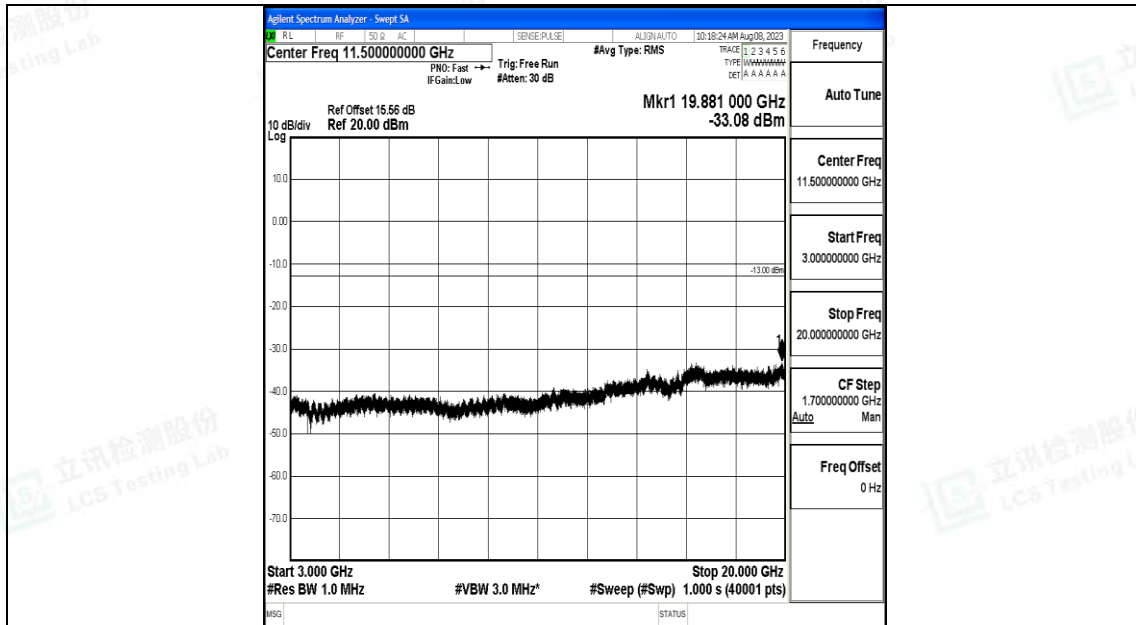

Band66_1.4MHz_QPSK_132665_1RB#0_0.009~0.15_0.009~0.15

Band66_1.4MHz_QPSK_132665_1RB#0_0.15~30_0.15~30

Band66_1.4MHz_QPSK_132665_1RB#0_30~1000_30~1000

Band66_1.4MHz_QPSK_132665_1RB#0_1000~3000_1000~3000

Band66_1.4MHz_QPSK_132665_1RB#0_3000~20000_3000~20000