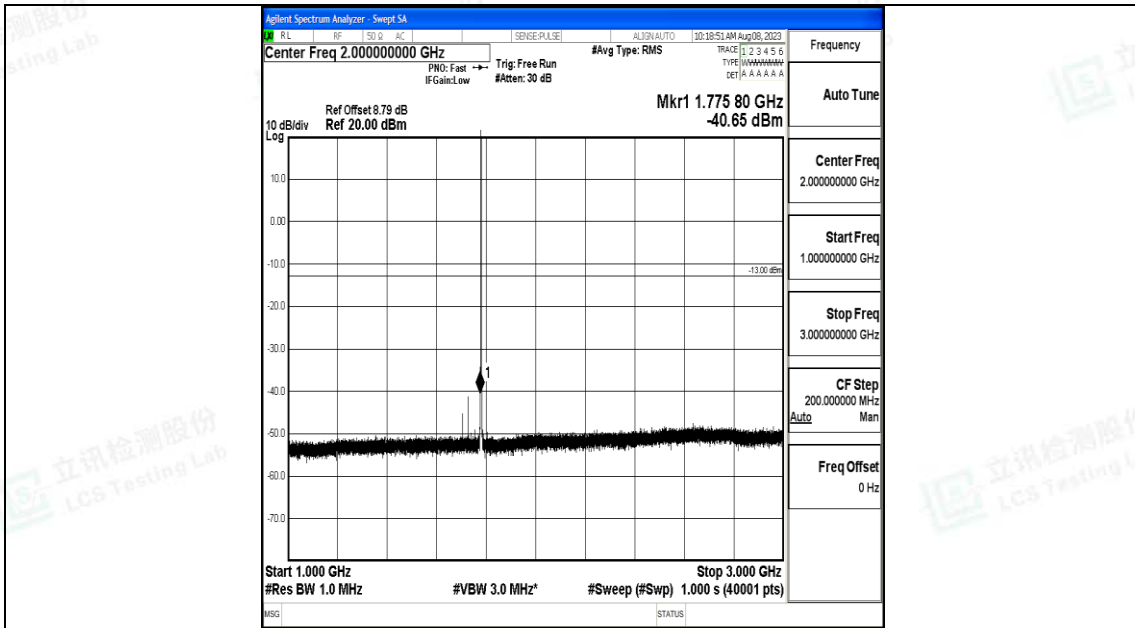

Band66_1.4MHz_16QAM_132665_1RB#0_0.009~0.15_0.009~0.15

Band66_1.4MHz_16QAM_132665_1RB#0_0.15~30_0.15~30

Band66_1.4MHz_16QAM_132665_1RB#0_30~1000_30~1000

Band66_1.4MHz_16QAM_132665_1RB#0_1000~3000_1000~3000