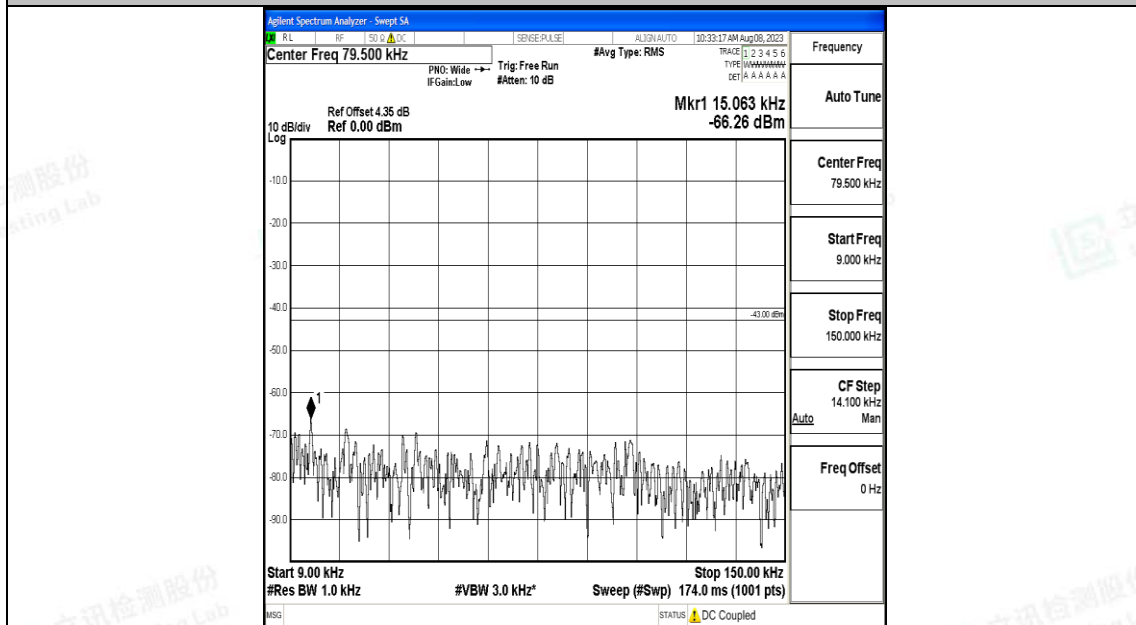

Band66_3MHz_QPSK_131987_1RB#0_3000~20000_3000~20000

Band66_3MHz_16QAM_131987_1RB#0_0.009~0.15_0.009~0.15