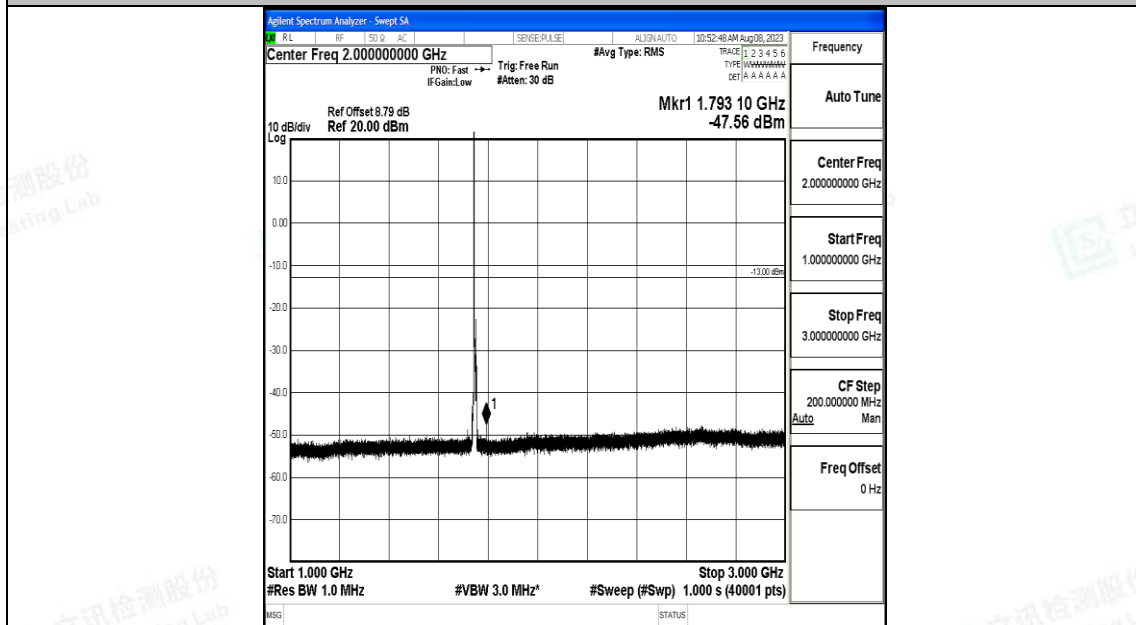

Band66_5MHz_16QAM_131997_1RB#0_3000~20000_3000~20000

Band66_5MHz_QPSK_132322_1RB#0_0.009~0.15_0.009~0.15

Band66_5MHz_QPSK_132322_1RB#0_0.15~30_0.15~30

Band66_5MHz_QPSK_132322_1RB#0_30~1000_30~1000

Band66_5MHz_QPSK_132322_1RB#0_1000~3000_1000~3000