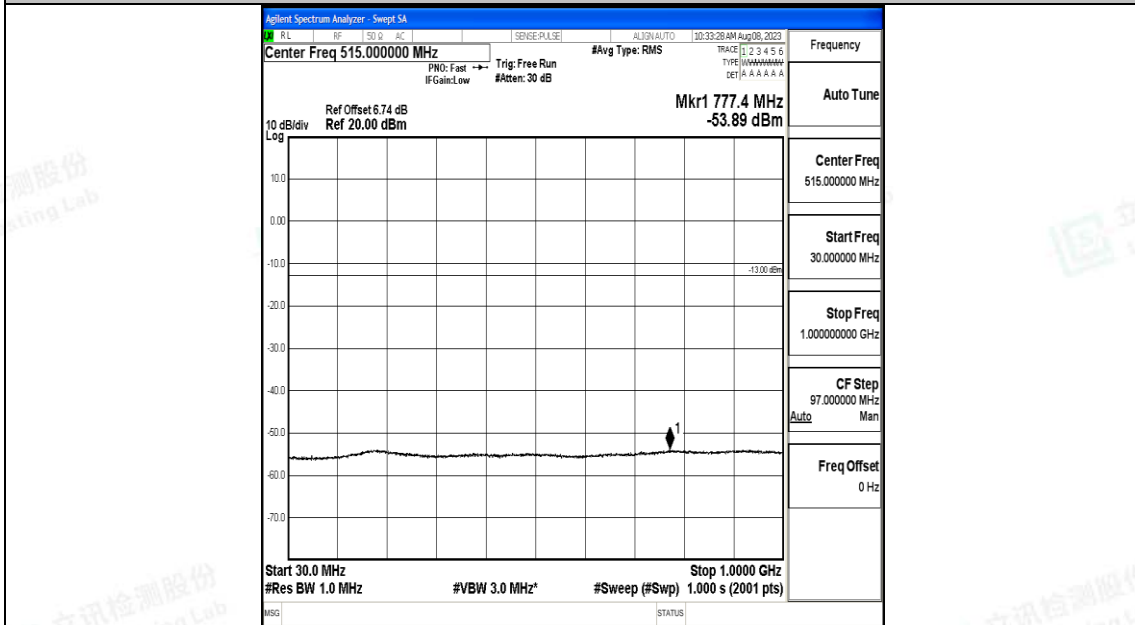

Band66_3MHz_QPSK_131987_1RB#0_3000~20000_3000~20000

Band66_3MHz_16QAM_131987_1RB#0_0.009~0.15_0.009~0.15

Band66_3MHz_16QAM_131987_1RB#0_0.15~30_0.15~30

Band66_3MHz_16QAM_131987_1RB#0_30~1000_30~1000

Band66_3MHz_16QAM_131987_1RB#0_1000~3000_1000~3000