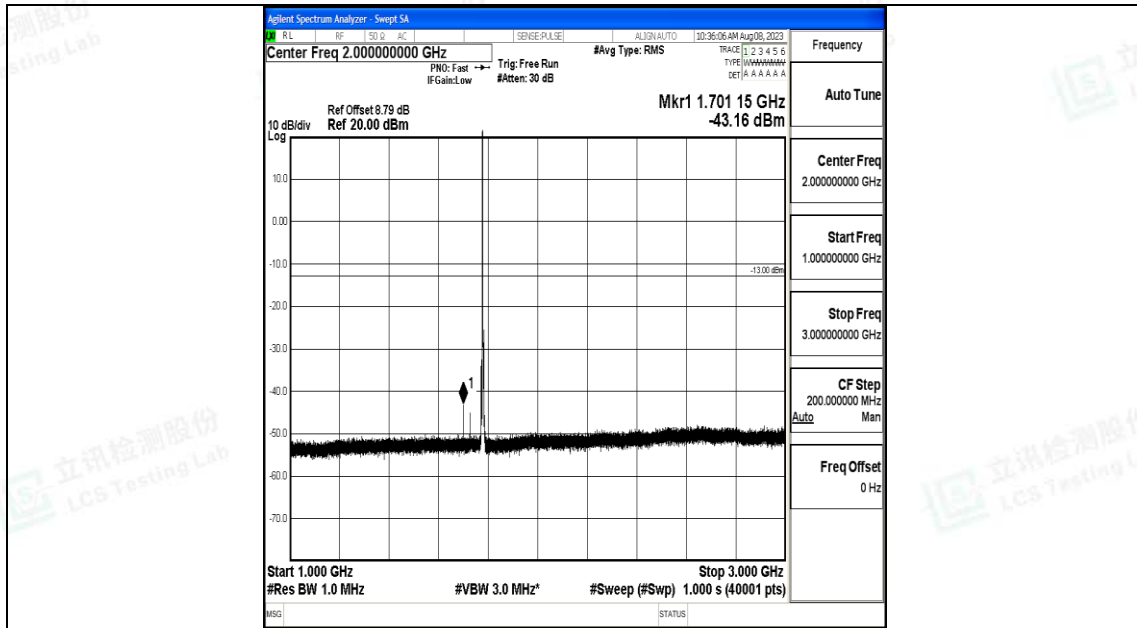

Band66_3MHz_QPSK_132657_1RB#0_3000~20000_3000~20000

Band66_3MHz_16QAM_132657_1RB#0_0.009~0.15_0.009~0.15

Band66_3MHz_16QAM_132657_1RB#0_0.15~30_0.15~30

Band66_3MHz_16QAM_132657_1RB#0_30~1000_30~1000

Band66_3MHz_16QAM_132657_1RB#0_1000~3000_1000~3000