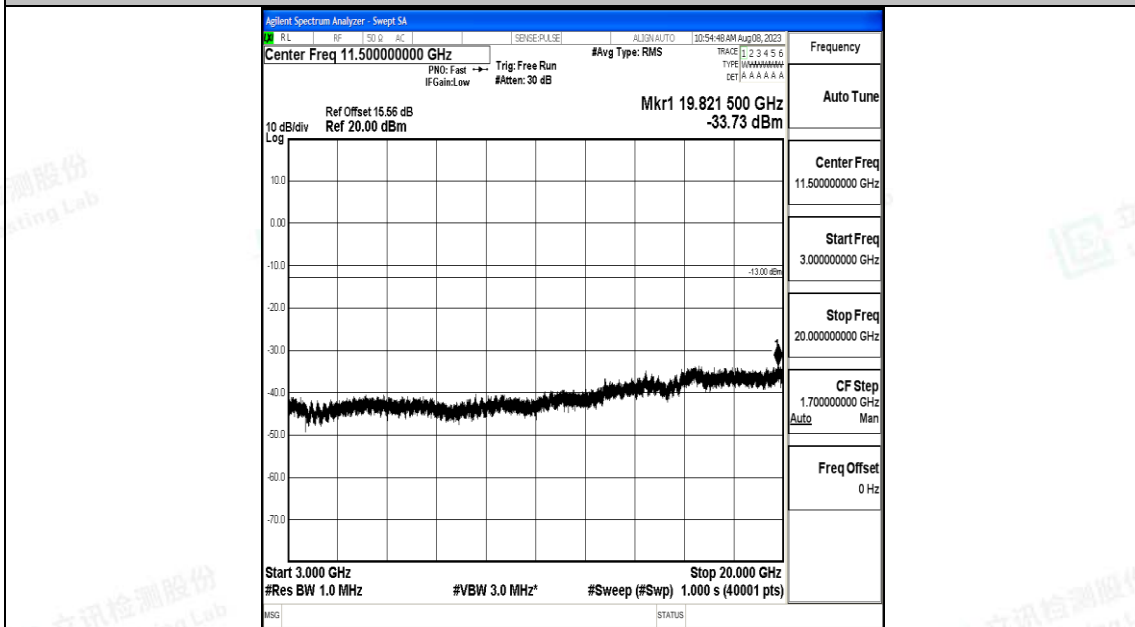

Band66_5MHz_QPSK_132647_1RB#0_3000~20000_3000~20000

Band66_5MHz_16QAM_132647_1RB#0_0.009~0.15_0.009~0.15

Band66_5MHz_16QAM_132647_1RB#0_0.15~30_0.15~30

Band66_5MHz_16QAM_132647_1RB#0_30~1000_30~1000

Band66_5MHz_16QAM_132647_1RB#0_1000~3000_1000~3000