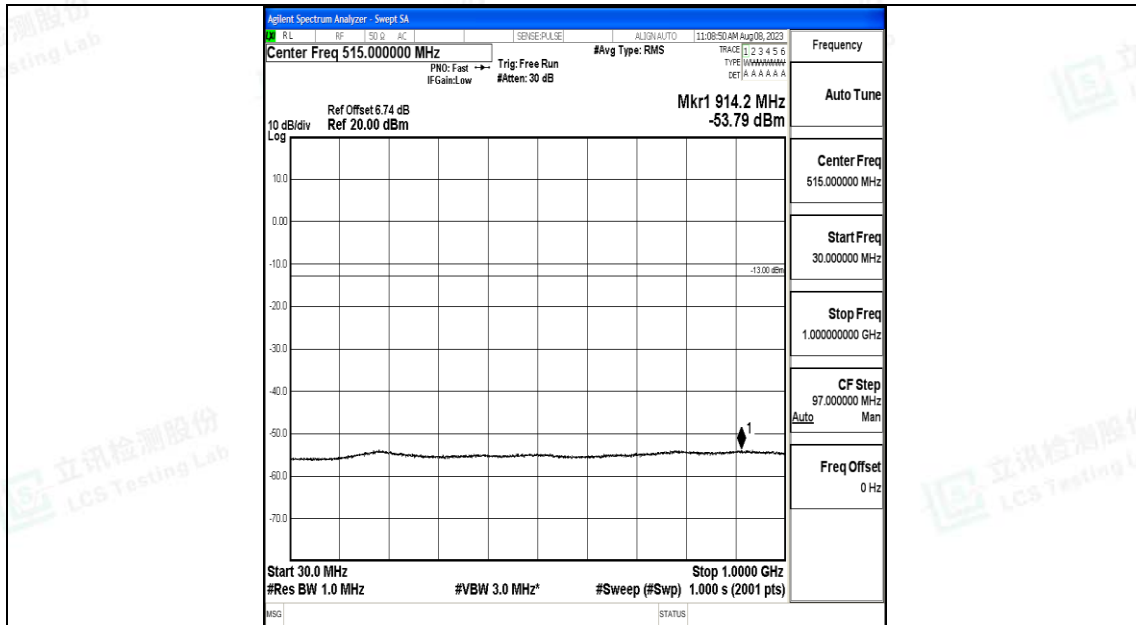

Band66_5MHz_16QAM_132647_1RB#0_3000~20000_3000~20000

Band66_10MHz_QPSK_132022_1RB#0_0.009~0.15_0.009~0.15

Band66_10MHz_QPSK_132022_1RB#0_0.15~30_0.15~30

Band66_10MHz_QPSK_132022_1RB#0_30~1000_30~1000

Band66_10MHz_QPSK_132022_1RB#0_1000~3000_1000~3000