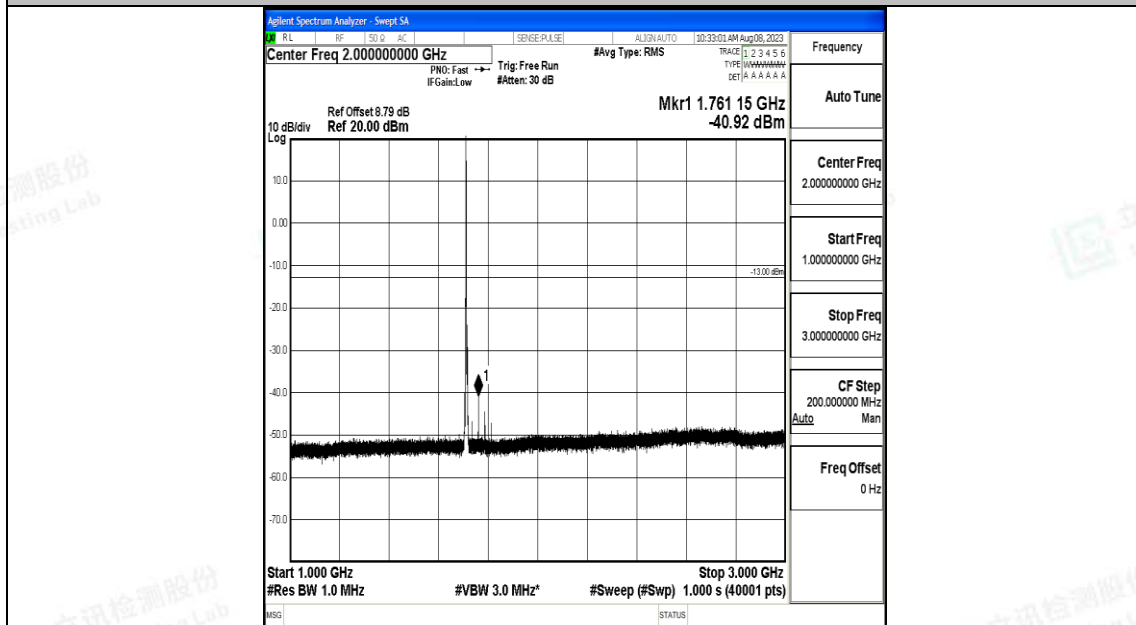

Band66_1.4MHz_16QAM_132665_1RB#0_3000~20000_3000~20000

Band66_3MHz_QPSK_131987_1RB#0_0.009~0.15_0.009~0.15

Band66_3MHz_QPSK_131987_1RB#0_0.15~30_0.15~30

Band66_3MHz_QPSK_131987_1RB#0_30~1000_30~1000

Band66_3MHz_QPSK_131987_1RB#0_1000~3000_1000~3000