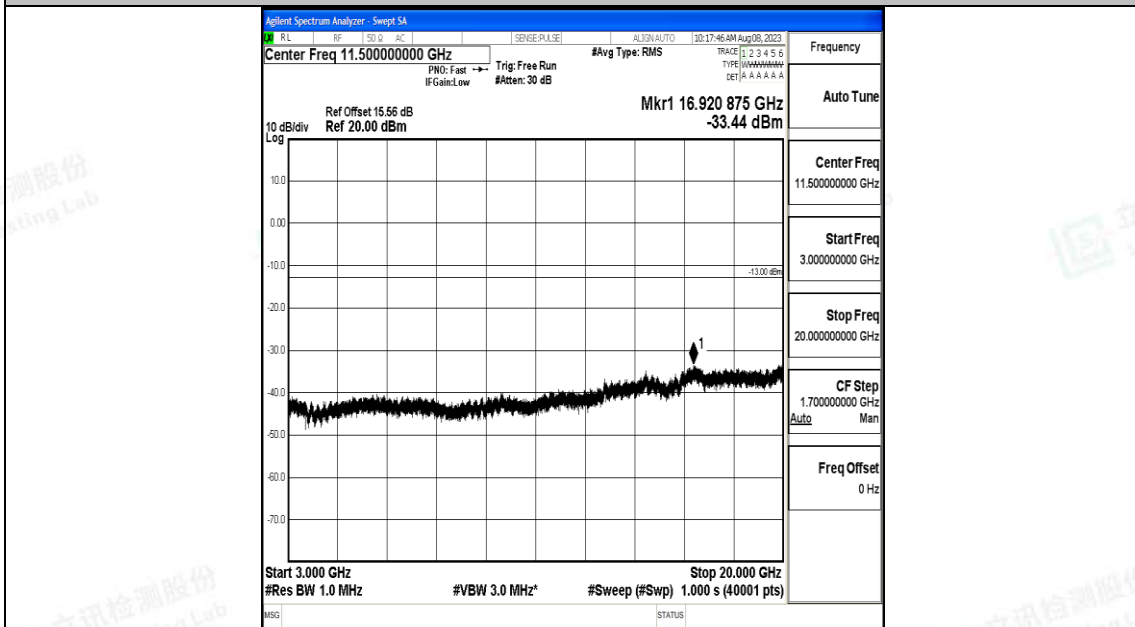

Band66_1.4MHz_16QAM_132322_1RB#0_0.15~30_0.15~30

Band66_1.4MHz_16QAM_132322_1RB#0_30~1000_30~1000

Band66_1.4MHz_16QAM_132322_1RB#0_1000~3000_1000~3000

Band66_1.4MHz_16QAM_132322_1RB#0_3000~20000_3000~20000