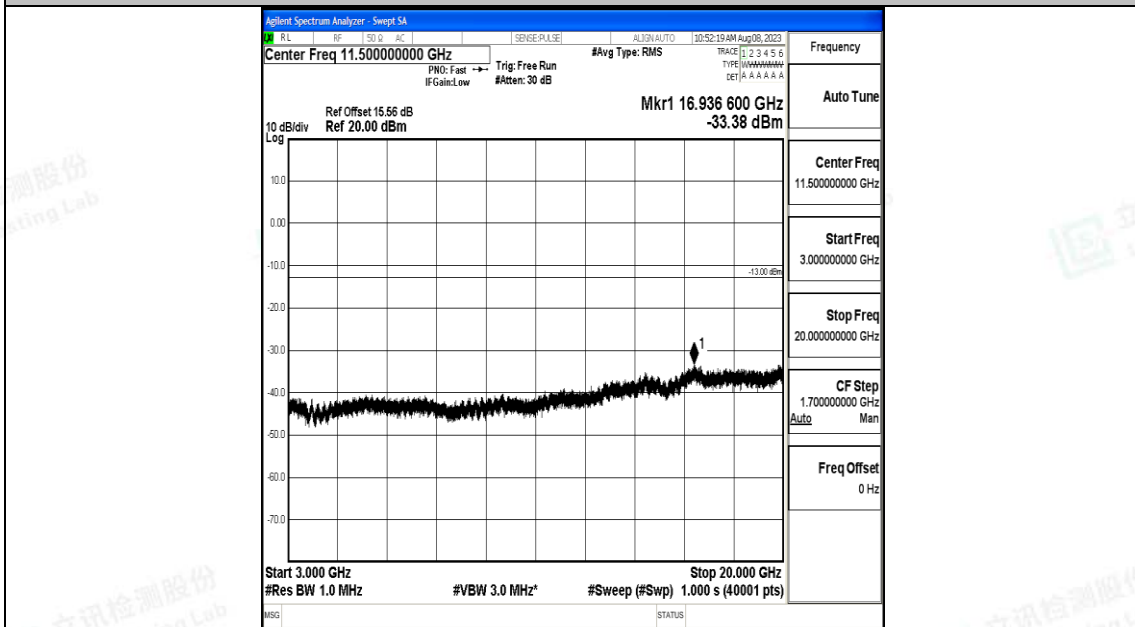

Band66_5MHz_QPSK_131997_1RB#0_3000~20000_3000~20000

Band66_5MHz_16QAM_131997_1RB#0_0.009~0.15_0.009~0.15

Band66_5MHz_16QAM_131997_1RB#0_0.15~30_0.15~30

Band66_5MHz_16QAM_131997_1RB#0_30~1000_30~1000

Band66_5MHz_16QAM_131997_1RB#0_1000~3000_1000~3000