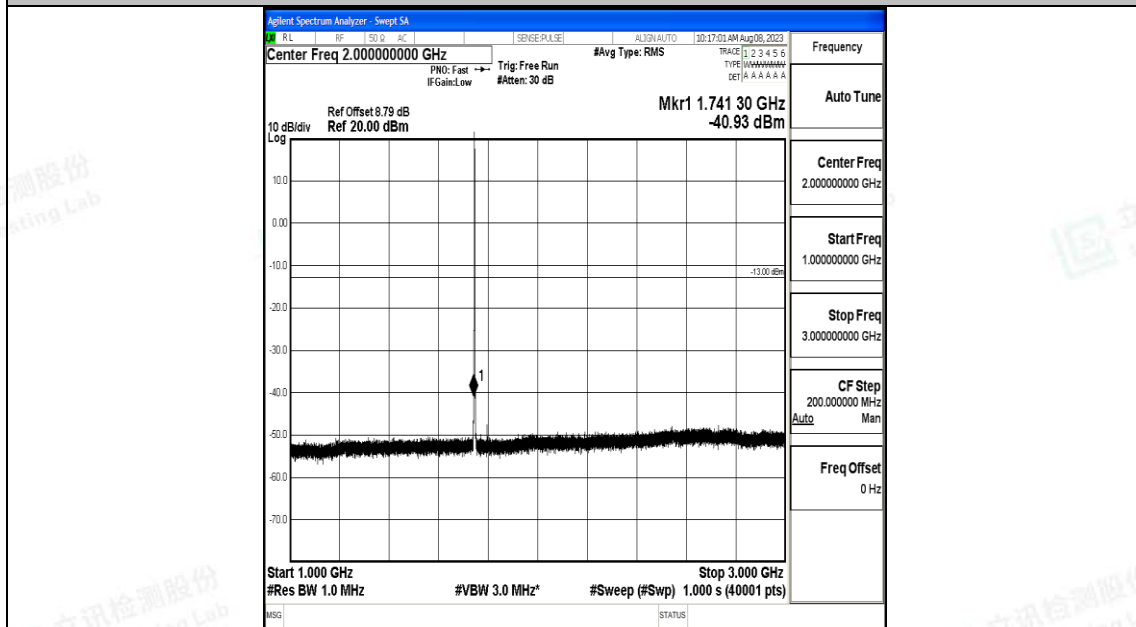

Band66_1.4MHz_QPSK_132322_1RB#0_30~1000_30~1000

Band66_1.4MHz_QPSK_132322_1RB#0_1000~3000_1000~3000

Band66_1.4MHz_QPSK_132322_1RB#0_3000~20000_3000~20000

Band66_1.4MHz_16QAM_132322_1RB#0_0.009~0.15_0.009~0.15