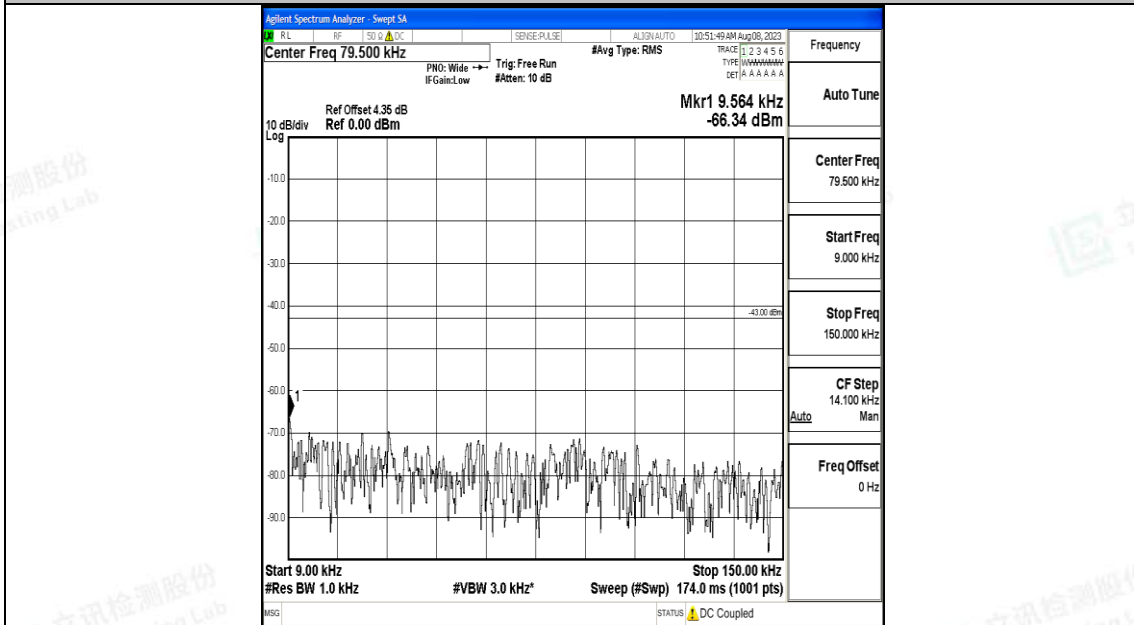

Band66_5MHz_QPSK_131997_1RB#0_3000~20000_3000~20000

Band66_5MHz_16QAM_131997_1RB#0_0.009~0.15_0.009~0.15