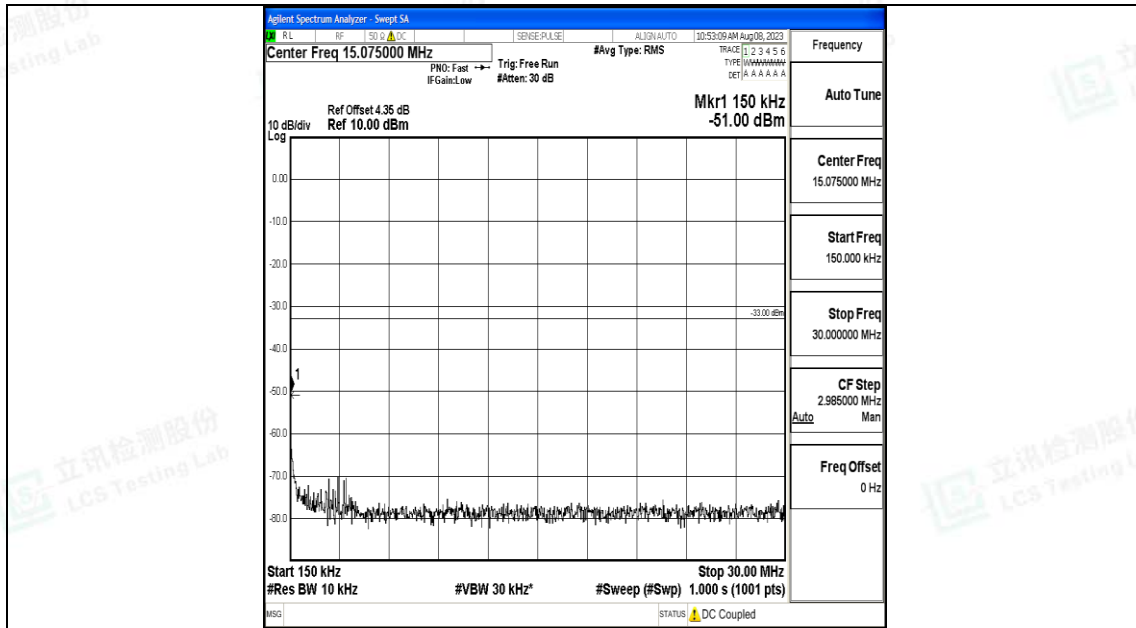

Band66_5MHz_16QAM_132322_1RB#0_0.009~0.15_0.009~0.15

Band66_5MHz_16QAM_132322_1RB#0_0.15~30_0.15~30