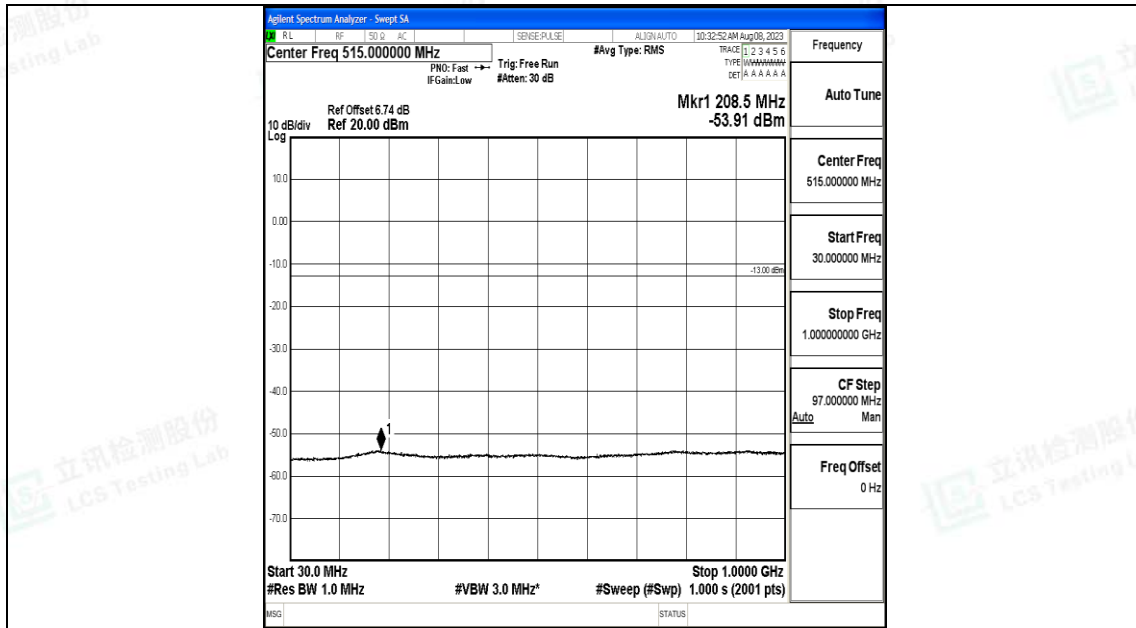

Band66_1.4MHz_16QAM_132665_1RB#0_3000~20000_3000~20000

Band66_3MHz_QPSK_131987_1RB#0_0.009~0.15_0.009~0.15

Band66_3MHz_QPSK_131987_1RB#0_0.15~30_0.15~30

Band66_3MHz_QPSK_131987_1RB#0_30~1000_30~1000

Band66_3MHz_QPSK_131987_1RB#0_1000~3000_1000~3000