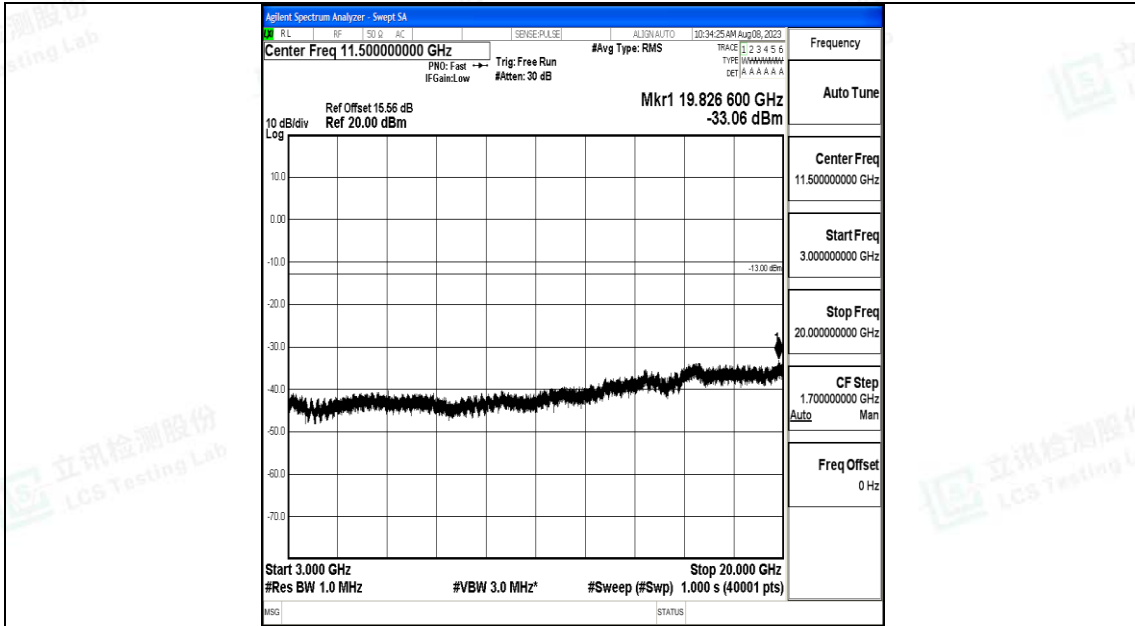

Band66_3MHz_16QAM_131987_1RB#0_3000~20000_3000~20000

Band66_3MHz_QPSK_132322_1RB#0_0.009~0.15_0.009~0.15

Band66_3MHz_QPSK_132322_1RB#0_0.15~30_0.15~30

Band66_3MHz_QPSK_132322_1RB#0_30~1000_30~1000

Band66_3MHz_QPSK_132322_1RB#0_1000~3000_1000~3000