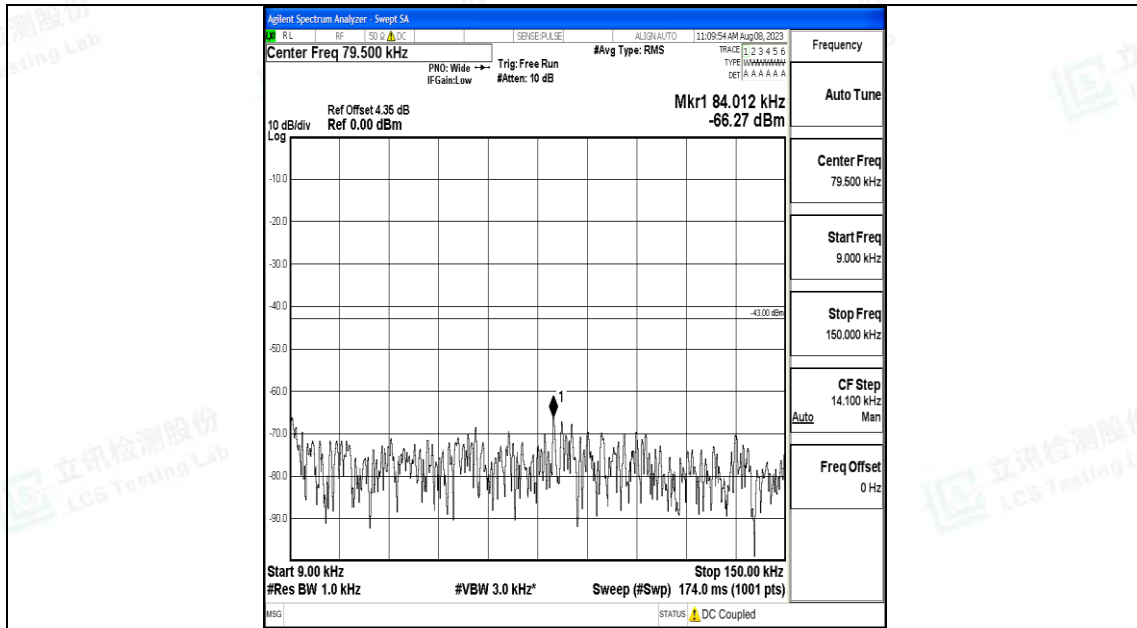

Band66_10MHz_16QAM_132022_1RB#0_3000~20000_3000~20000

Band66_10MHz_QPSK_132322_1RB#0_0.009~0.15_0.009~0.15