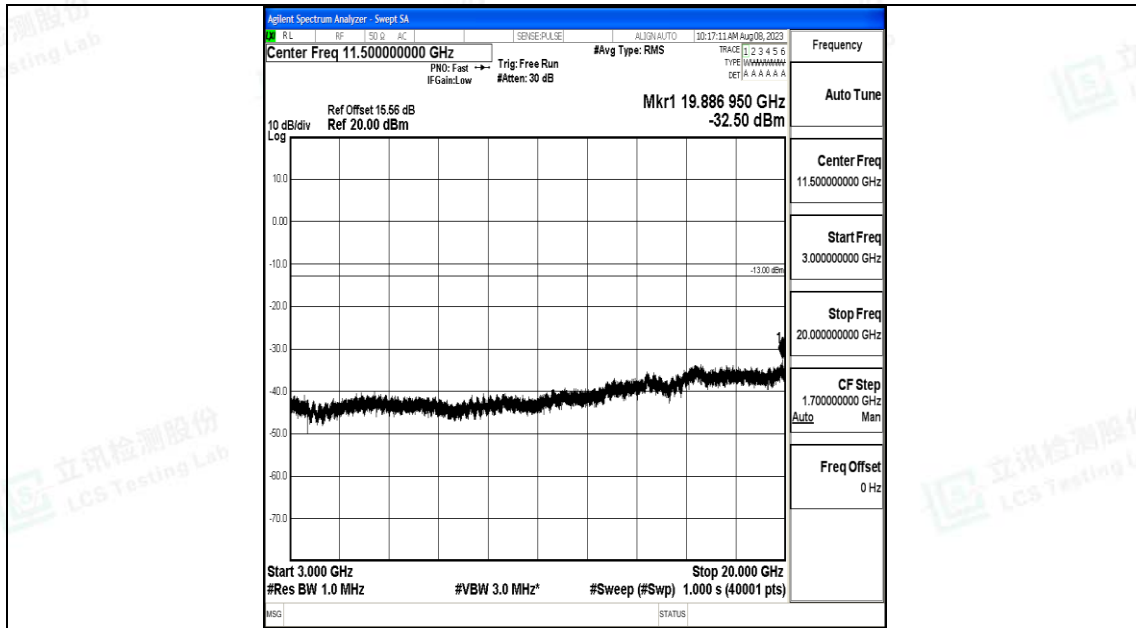

Band66_1.4MHz_QPSK_132322_1RB#0_30~1000_30~1000

Band66_1.4MHz_QPSK_132322_1RB#0_1000~3000_1000~3000

Band66_1.4MHz_QPSK_132322_1RB#0_3000~20000_3000~20000

Band66_1.4MHz_16QAM_132322_1RB#0_0.009~0.15_0.009~0.15