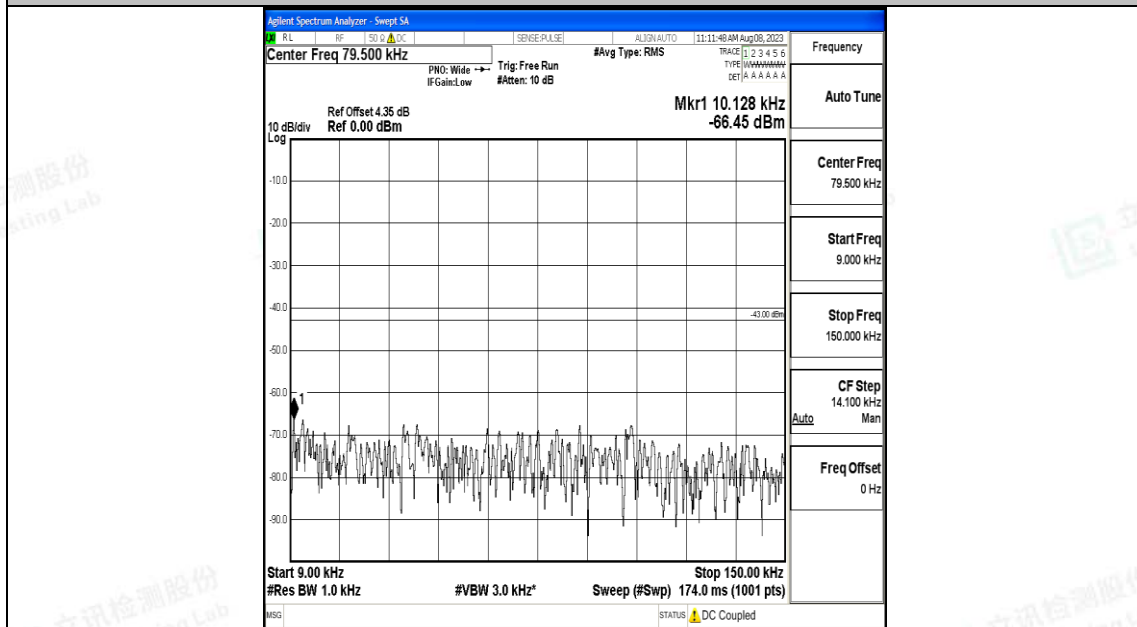

Band66_10MHz_QPSK_132622_1RB#0_3000~20000_3000~20000

Band66_10MHz_16QAM_132622_1RB#0_0.009~0.15_0.009~0.15