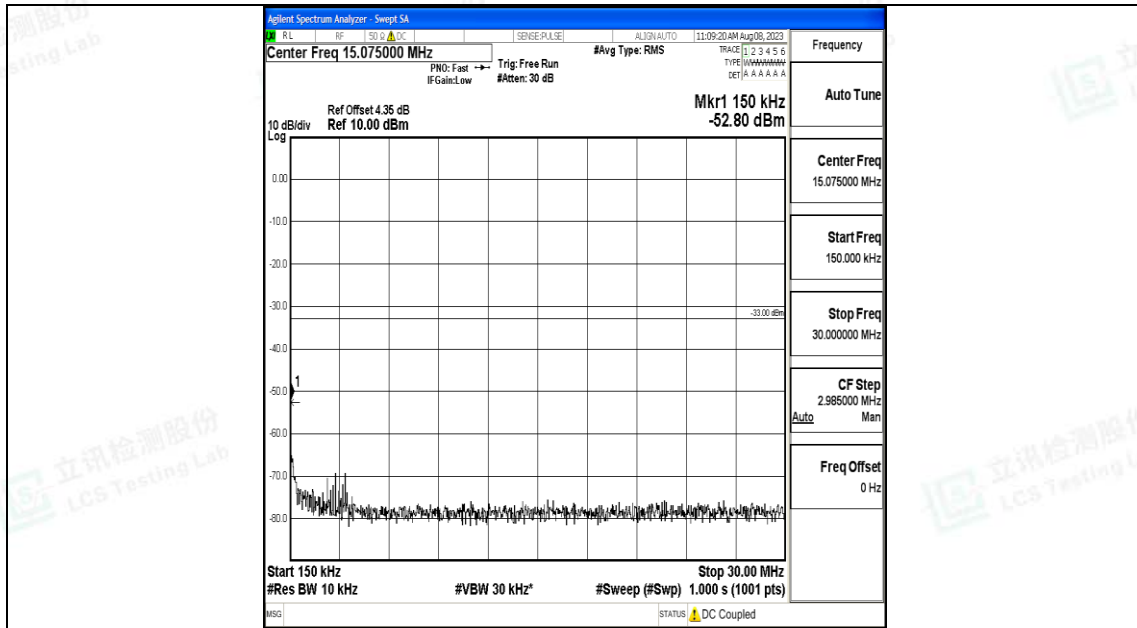

Band66_10MHz_16QAM_132022_1RB#0_0.009~0.15_0.009~0.15

Band66_10MHz_16QAM_132022_1RB#0_0.15~30_0.15~30