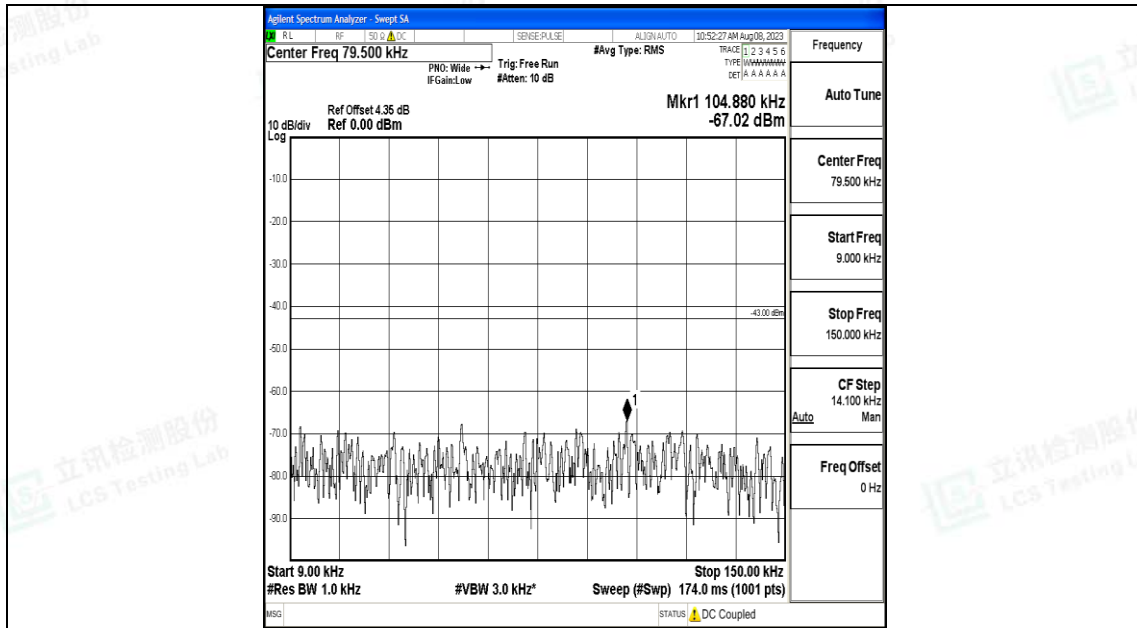

Band66_5MHz_16QAM_131997_1RB#0_3000~20000_3000~20000

Band66_5MHz_QPSK_132322_1RB#0_0.009~0.15_0.009~0.15