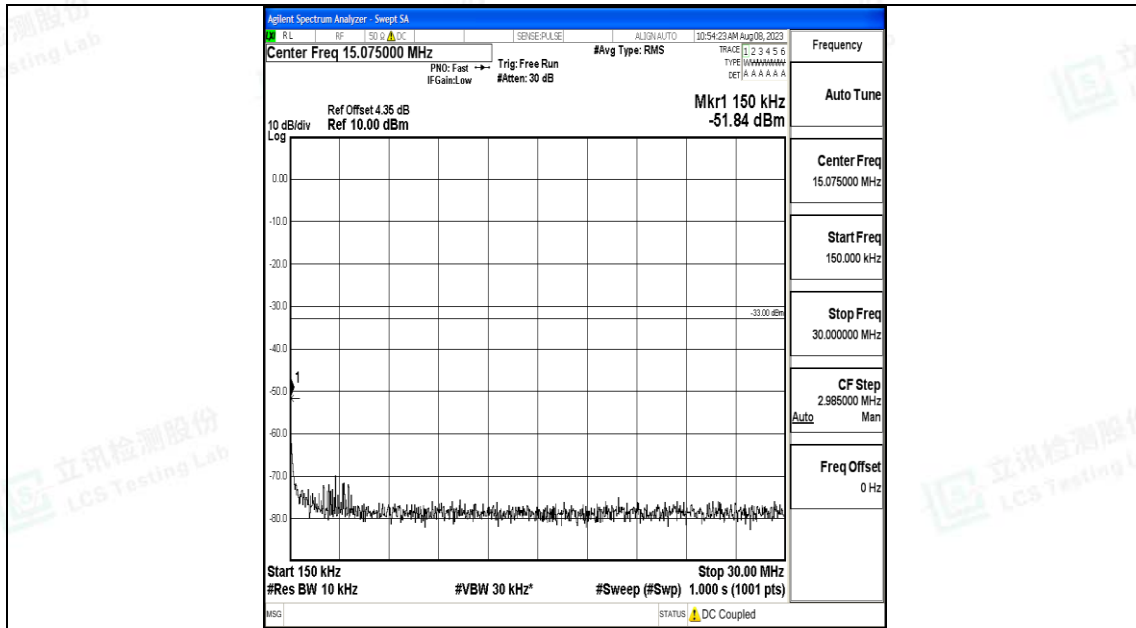

Band66_5MHz_16QAM_132647_1RB#0_0.009~0.15_0.009~0.15

Band66_5MHz_16QAM_132647_1RB#0_0.15~30_0.15~30