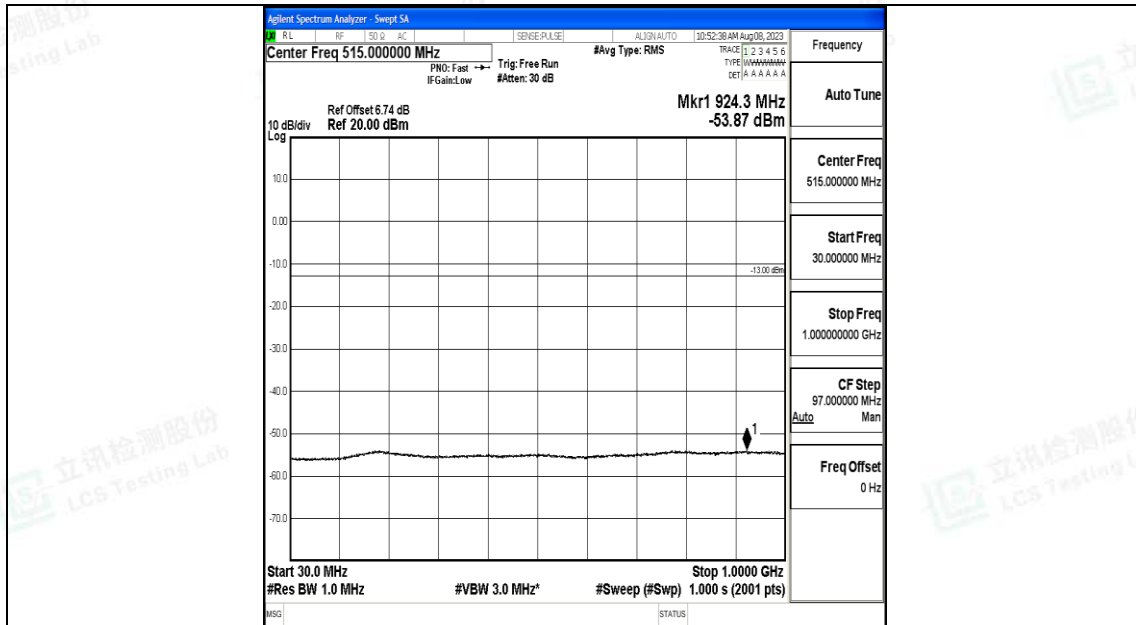

Band66_5MHz_16QAM_131997_1RB#0_3000~20000_3000~20000

Band66_5MHz_QPSK_132322_1RB#0_0.009~0.15_0.009~0.15

Band66_5MHz_QPSK_132322_1RB#0_0.15~30_0.15~30

Band66_5MHz_QPSK_132322_1RB#0_30~1000_30~1000

Band66_5MHz_QPSK_132322_1RB#0_1000~3000_1000~3000