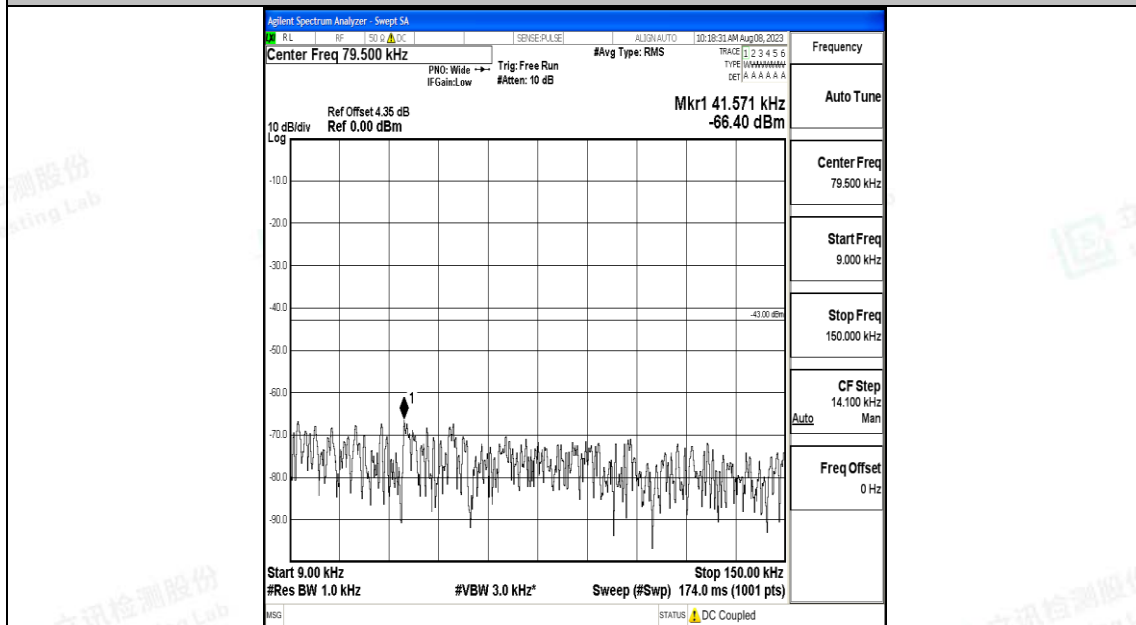

Band66_1.4MHz_QPSK_132665_1RB#0_0.009~0.15_0.009~0.15

Band66_1.4MHz_QPSK_132665_1RB#0_0.15~30_0.15~30

Band66_1.4MHz_QPSK_132665_1RB#0_30~1000_30~1000

Band66_1.4MHz_QPSK_132665_1RB#0_1000~3000_1000~3000

Band66_1.4MHz_QPSK_132665_1RB#0_3000~20000_3000~20000