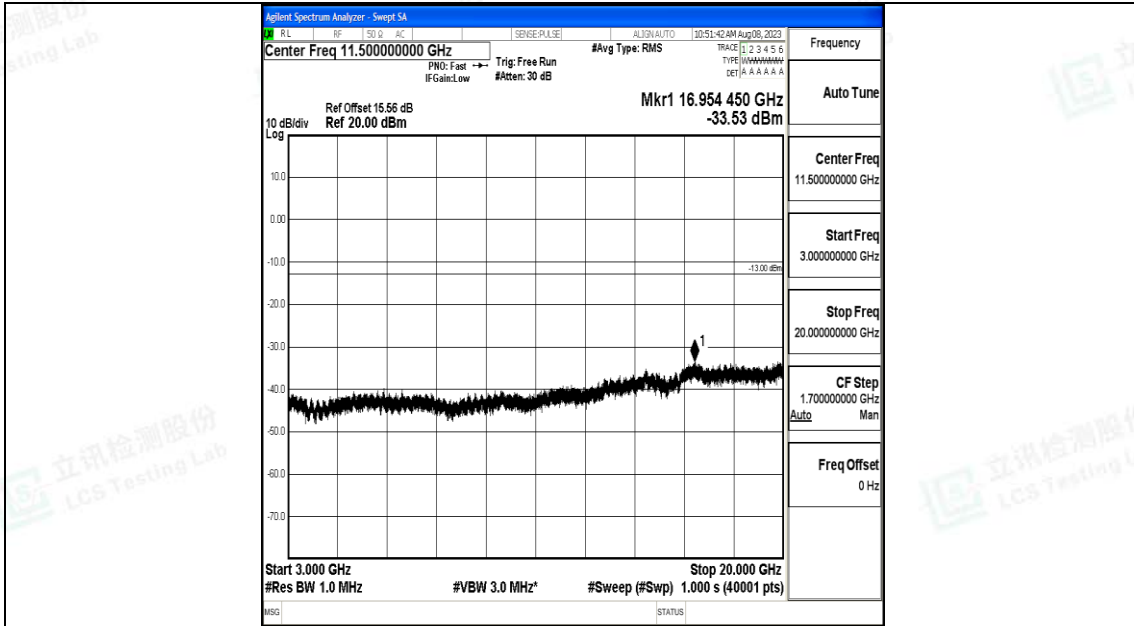

Band66_3MHz_16QAM_132657_1RB#0_3000~20000_3000~20000

Band66_5MHz_QPSK_131997_1RB#0_0.009~0.15_0.009~0.15

Band66_5MHz_QPSK_131997_1RB#0_0.15~30_0.15~30

Band66_5MHz_QPSK_131997_1RB#0_30~1000_30~1000

Band66_5MHz_QPSK_131997_1RB#0_1000~3000_1000~3000