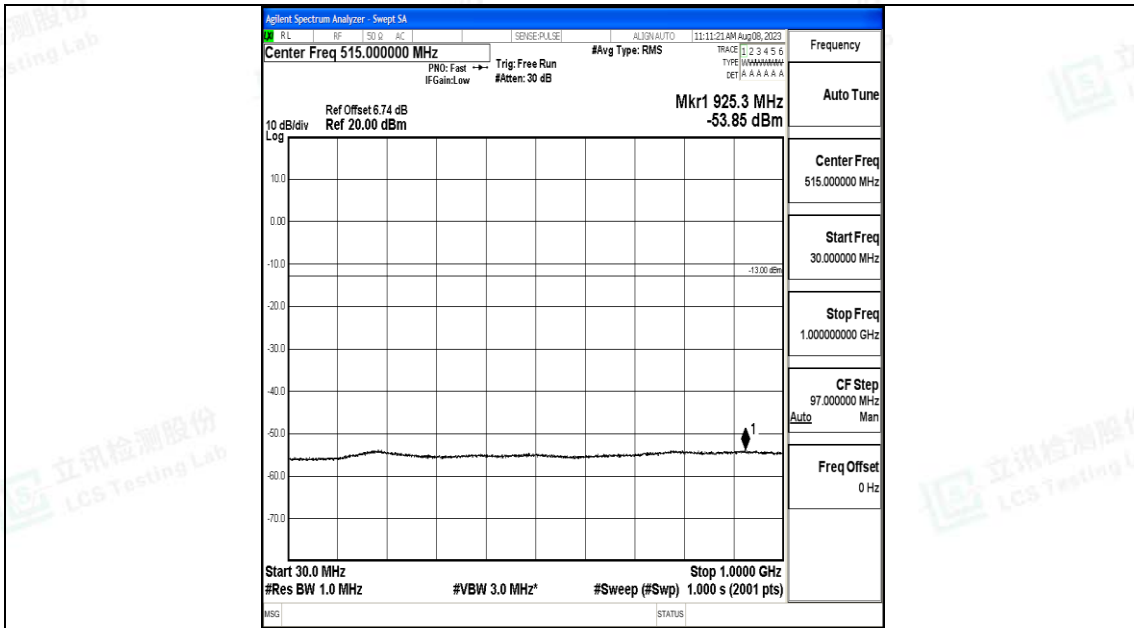

Band66_10MHz_16QAM_132322_1RB#0_3000~20000_3000~20000

Band66_10MHz_QPSK_132622_1RB#0_0.009~0.15_0.009~0.15

Band66_10MHz_QPSK_132622_1RB#0_0.15~30_0.15~30

Band66_10MHz_QPSK_132622_1RB#0_30~1000_30~1000

Band66_10MHz_QPSK_132622_1RB#0_1000~3000_1000~3000