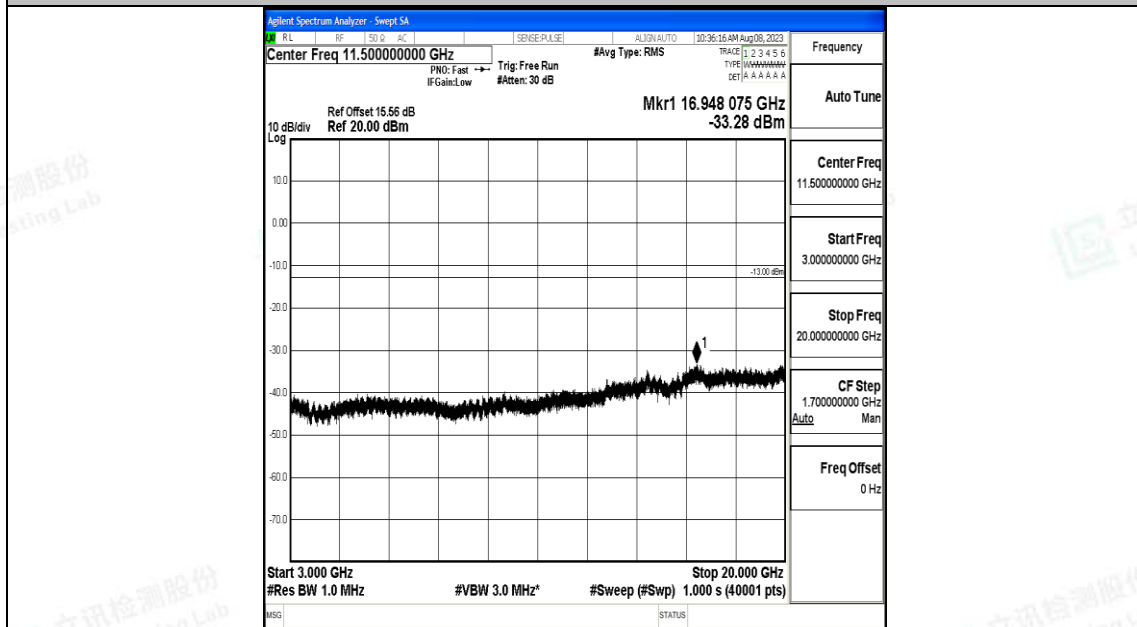

Band66_3MHz_QPSK_132657_1RB#0_3000~20000_3000~20000

Band66_3MHz_16QAM_132657_1RB#0_0.009~0.15_0.009~0.15

Band66_3MHz_16QAM_132657_1RB#0_0.15~30_0.15~30

Band66_3MHz_16QAM_132657_1RB#0_30~1000_30~1000

Band66_3MHz_16QAM_132657_1RB#0_1000~3000_1000~3000