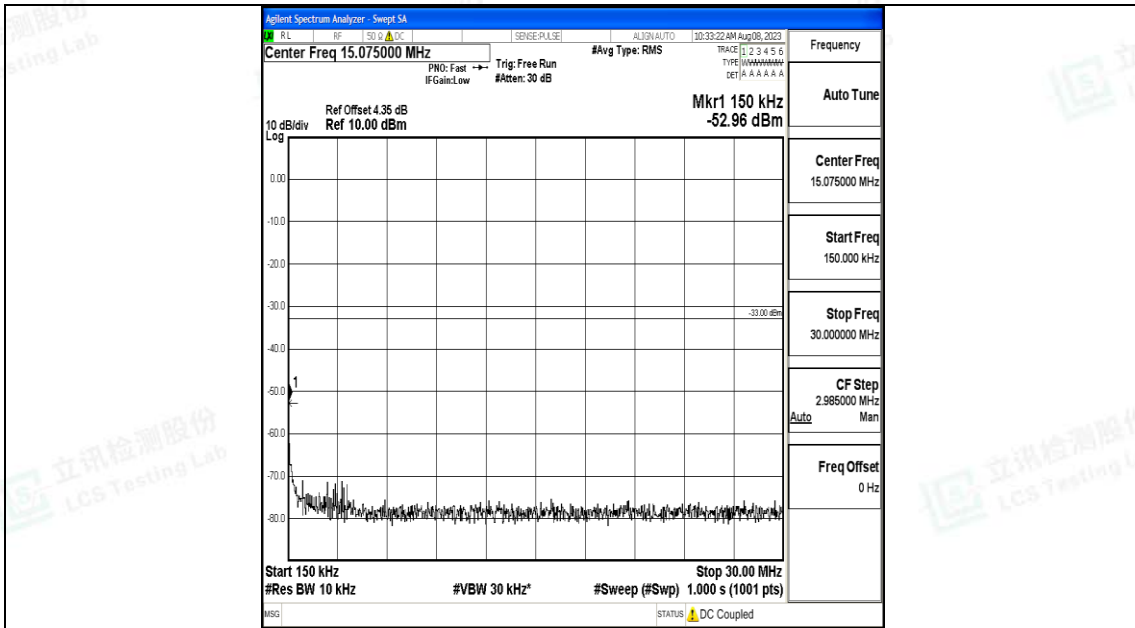

Band66_3MHz_16QAM_131987_1RB#0_0.009~0.15_0.009~0.15

Band66_3MHz_16QAM_131987_1RB#0_0.15~30_0.15~30