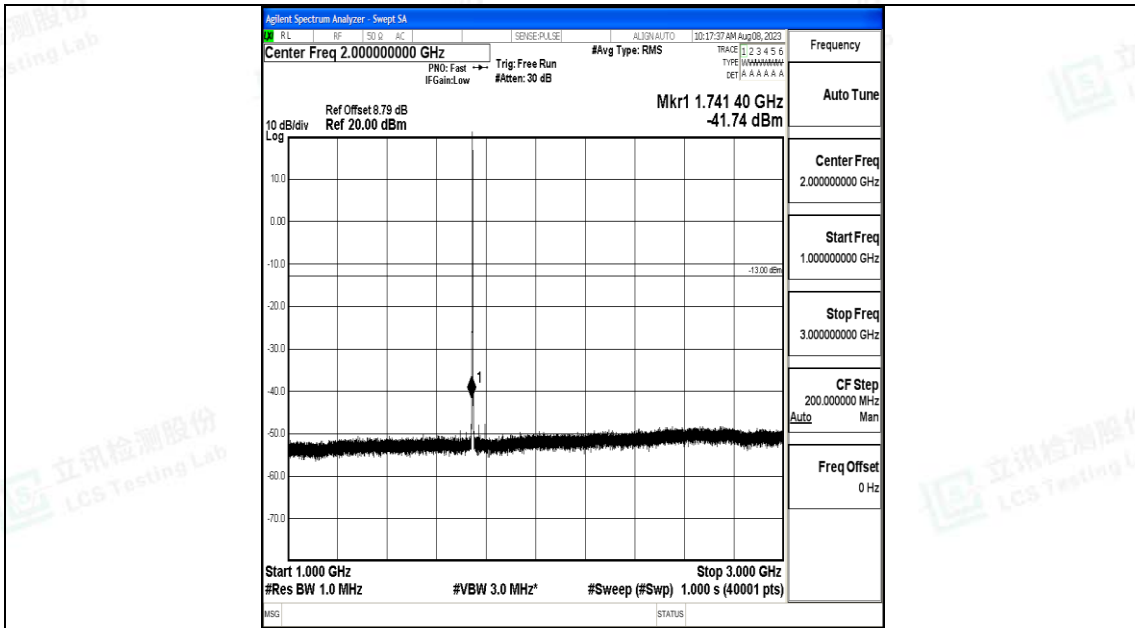

Band66_1.4MHz_16QAM_132322_1RB#0_30~1000_30~1000

Band66_1.4MHz_16QAM_132322_1RB#0_1000~3000_1000~3000