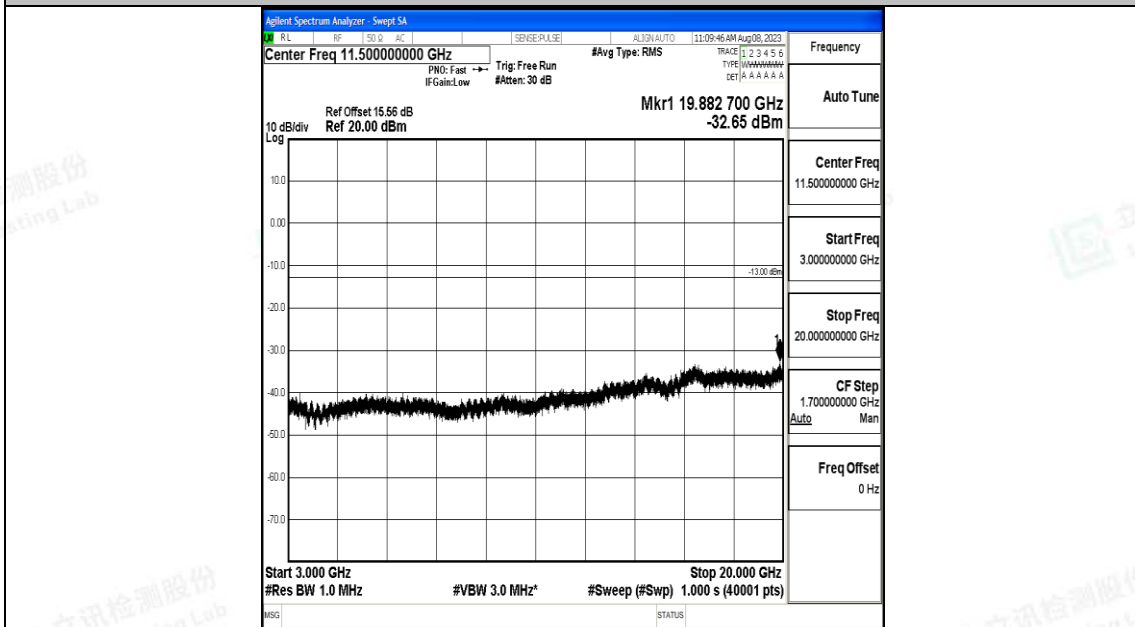

Band66_10MHz_QPSK_132022_1RB#0_3000~20000_3000~20000

Band66_10MHz_16QAM_132022_1RB#0_0.009~0.15_0.009~0.15

Band66_10MHz_16QAM_132022_1RB#0_0.15~30_0.15~30

Band66_10MHz_16QAM_132022_1RB#0_30~1000_30~1000

Band66_10MHz_16QAM_132022_1RB#0_1000~3000_1000~3000