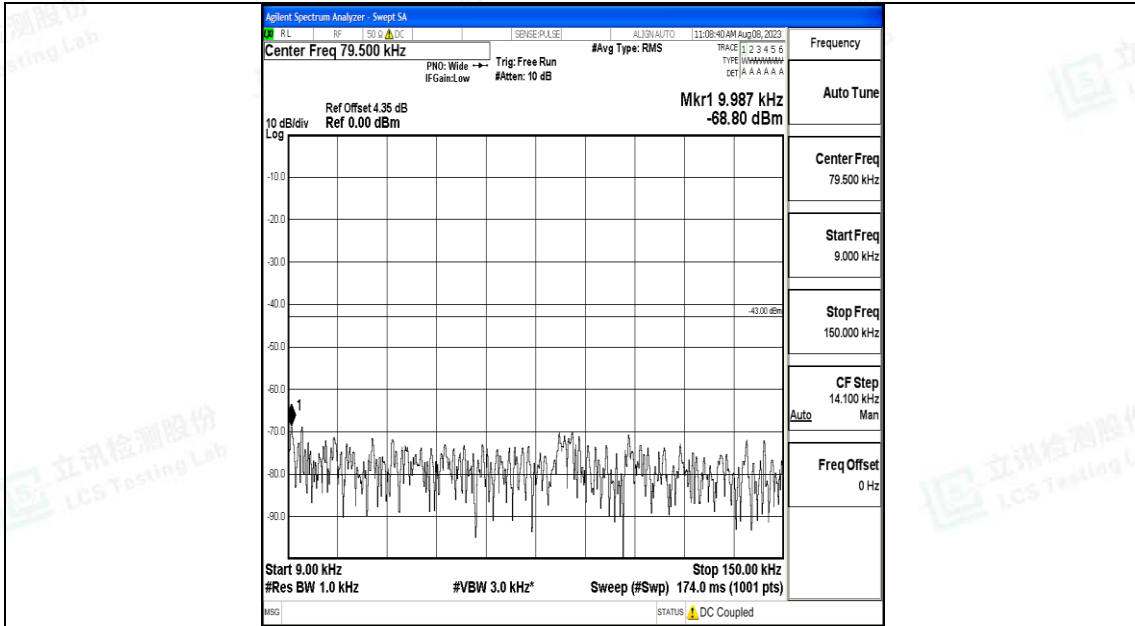

Band66_5MHz_16QAM_132647_1RB#0_3000~20000_3000~20000

Band66_10MHz_QPSK_132022_1RB#0_0.009~0.15_0.009~0.15