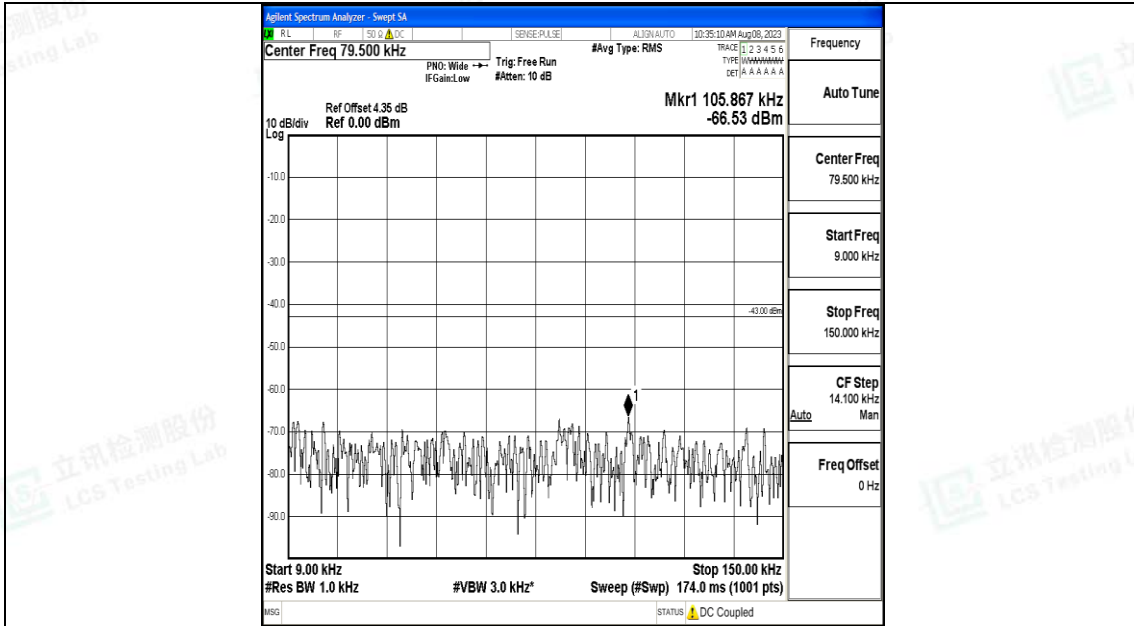

Band66_3MHz_16QAM_132322_1RB#0_3000~20000_3000~20000

Band66_3MHz_QPSK_132657_1RB#0_0.009~0.15_0.009~0.15