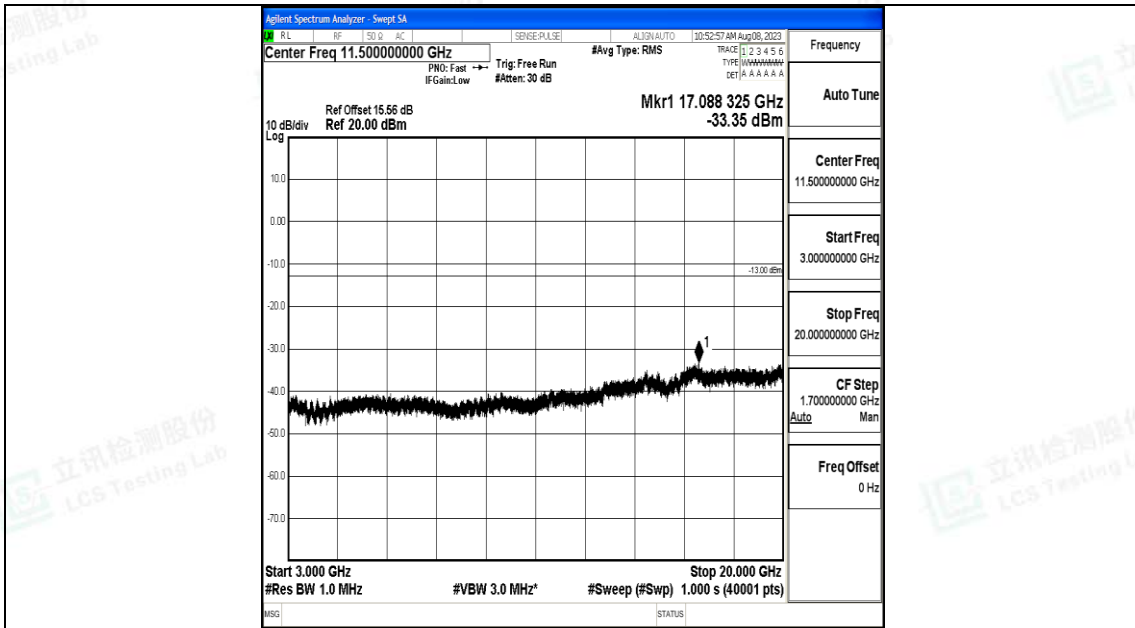

Band66_5MHz_16QAM_131997_1RB#0_3000~20000_3000~20000

Band66_5MHz_QPSK_132322_1RB#0_0.009~0.15_0.009~0.15

Band66_5MHz_QPSK_132322_1RB#0_0.15~30_0.15~30

Band66_5MHz_QPSK_132322_1RB#0_30~1000_30~1000

Band66_5MHz_QPSK_132322_1RB#0_1000~3000_1000~3000