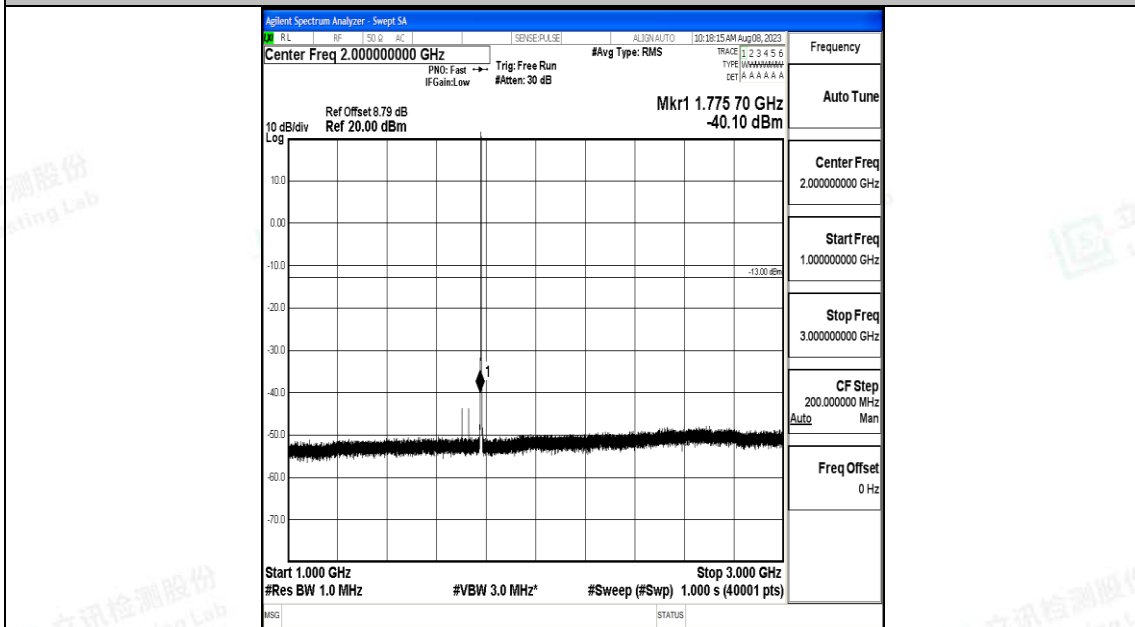

Band66_1.4MHz_QPSK_132665_1RB#0_0.009~0.15_0.009~0.15

Band66_1.4MHz_QPSK_132665_1RB#0_0.15~30_0.15~30

Band66_1.4MHz_QPSK_132665_1RB#0_30~1000_30~1000

Band66_1.4MHz_QPSK_132665_1RB#0_1000~3000_1000~3000

Band66_1.4MHz_QPSK_132665_1RB#0_3000~20000_3000~20000