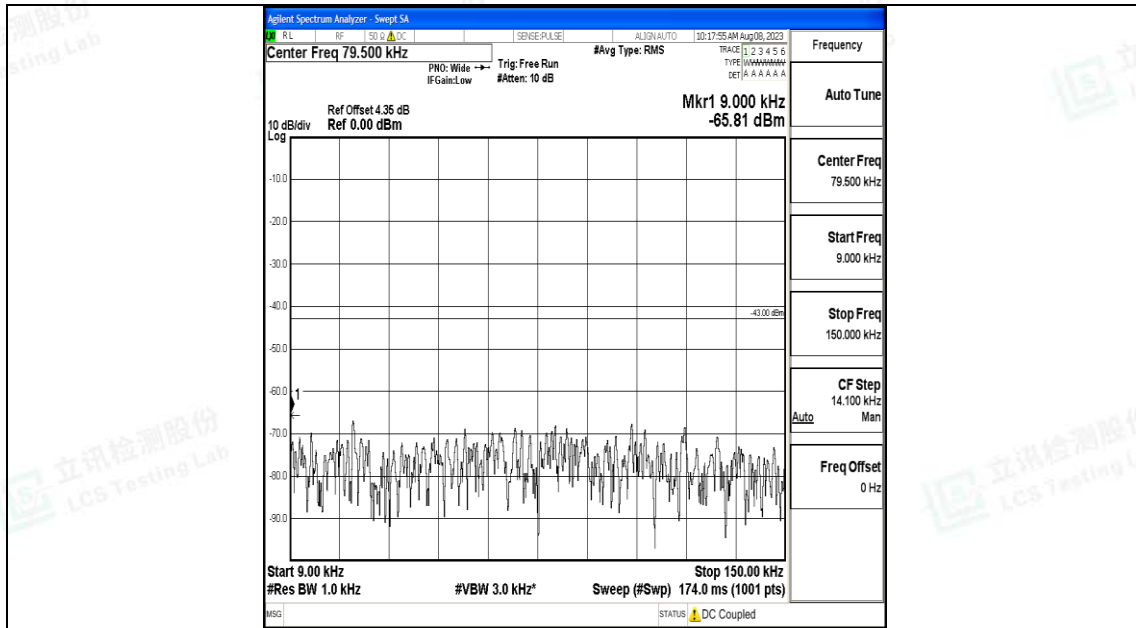

Band66_1.4MHz_QPSK_132665_1RB#0_0.009~0.15_0.009~0.15

Band66_1.4MHz_QPSK_132665_1RB#0_0.15~30_0.15~30

Band66_1.4MHz_QPSK_132665_1RB#0_30~1000_30~1000

Band66_1.4MHz_QPSK_132665_1RB#0_1000~3000_1000~3000

Band66_1.4MHz_QPSK_132665_1RB#0_3000~20000_3000~20000