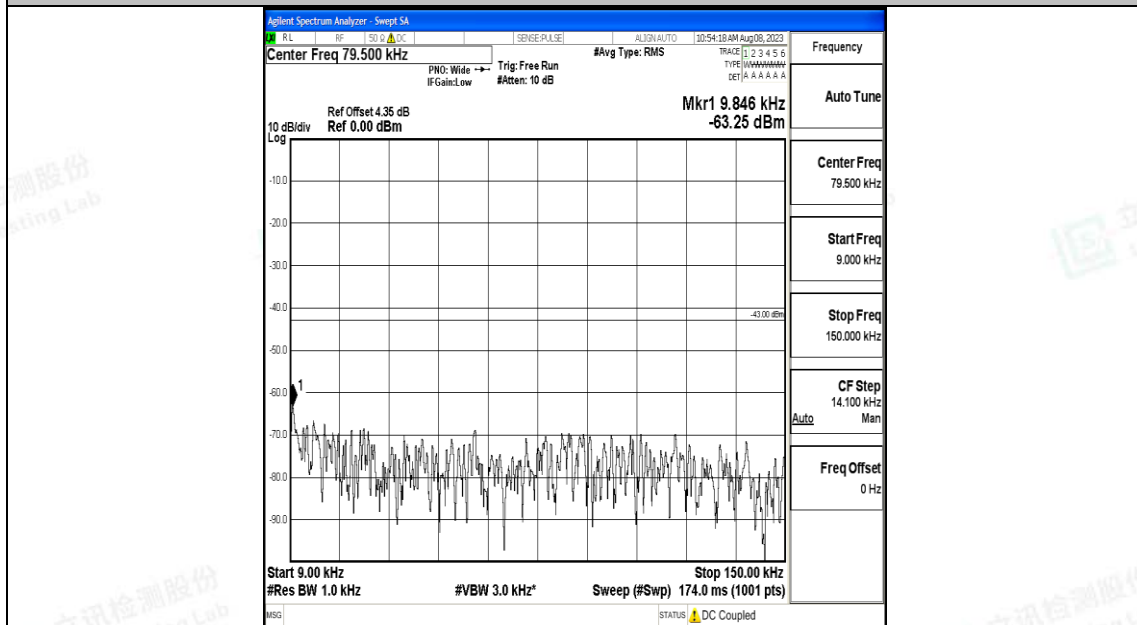

Band66_5MHz_QPSK_132647_1RB#0_3000~20000_3000~20000

Band66_5MHz_16QAM_132647_1RB#0_0.009~0.15_0.009~0.15