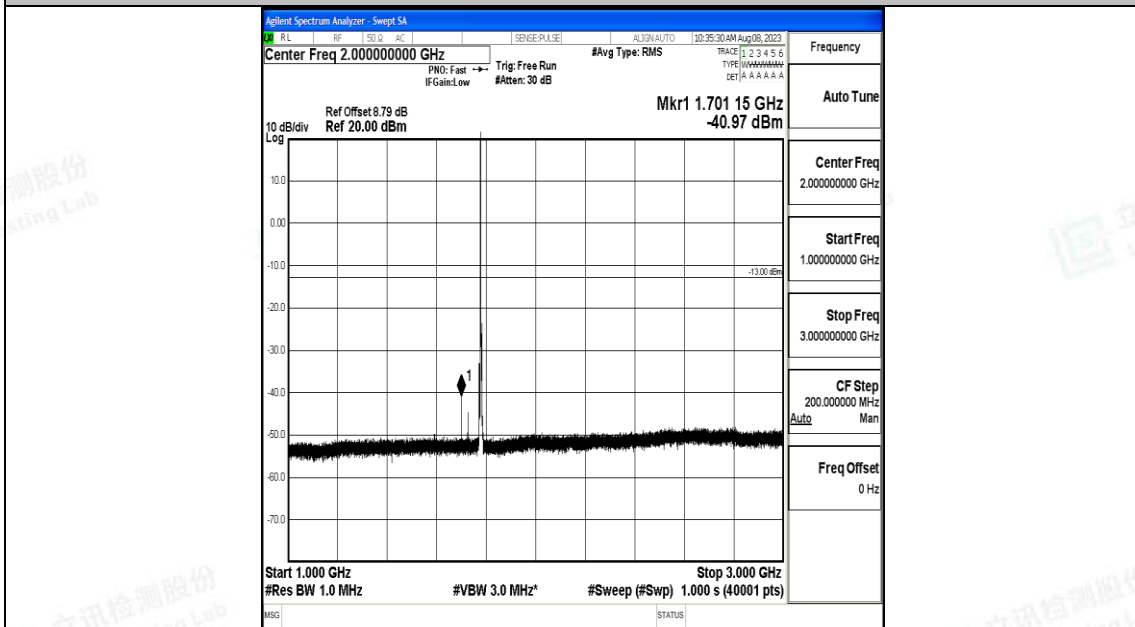

Band66_3MHz_16QAM_132322_1RB#0_3000~20000_3000~20000

Band66_3MHz_QPSK_132657_1RB#0_0.009~0.15_0.009~0.15

Band66_3MHz_QPSK_132657_1RB#0_0.15~30_0.15~30

Band66_3MHz_QPSK_132657_1RB#0_30~1000_30~1000

Band66_3MHz_QPSK_132657_1RB#0_1000~3000_1000~3000