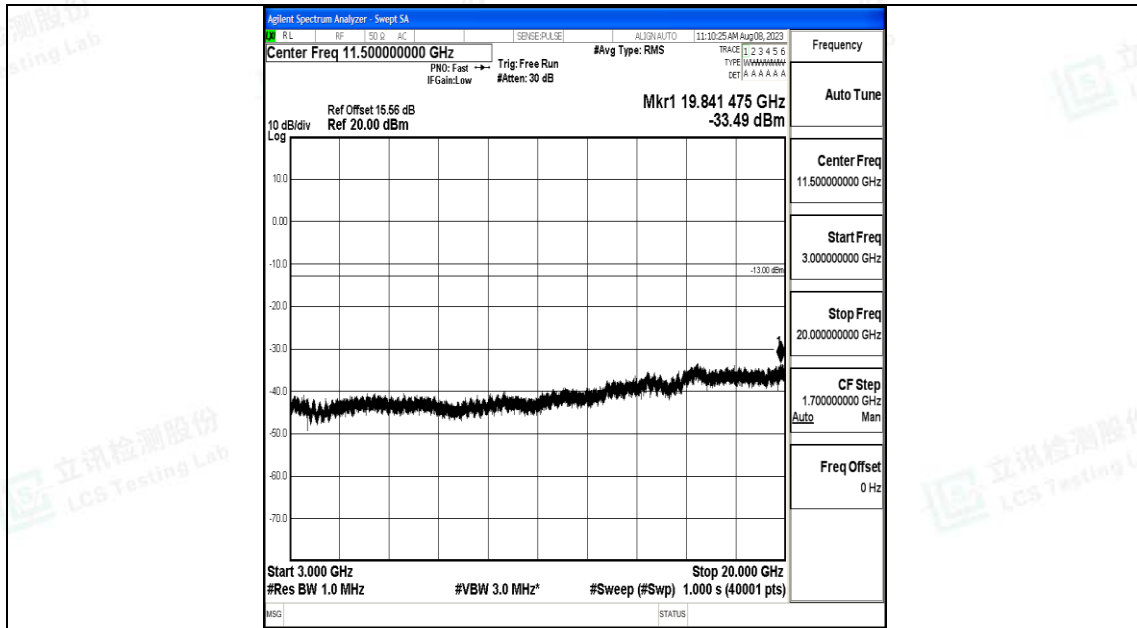

Band66_10MHz_16QAM_132022_1RB#0_3000~20000_3000~20000

Band66_10MHz_QPSK_132322_1RB#0_0.009~0.15_0.009~0.15

Band66_10MHz_QPSK_132322_1RB#0_0.15~30_0.15~30

Band66_10MHz_QPSK_132322_1RB#0_30~1000_30~1000

Band66_10MHz_QPSK_132322_1RB#0_1000~3000_1000~3000