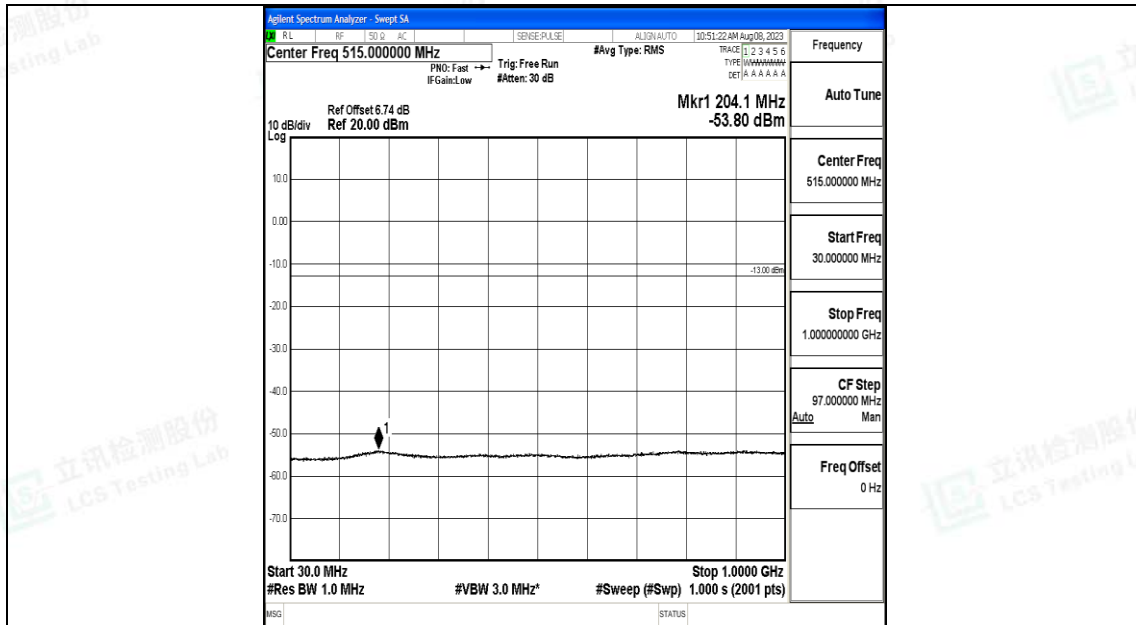

Band66_3MHz_16QAM_132657_1RB#0_3000~20000_3000~20000

Band66_5MHz_QPSK_131997_1RB#0_0.009~0.15_0.009~0.15

Band66_5MHz_QPSK_131997_1RB#0_0.15~30_0.15~30

Band66_5MHz_QPSK_131997_1RB#0_30~1000_30~1000

Band66_5MHz_QPSK_131997_1RB#0_1000~3000_1000~3000