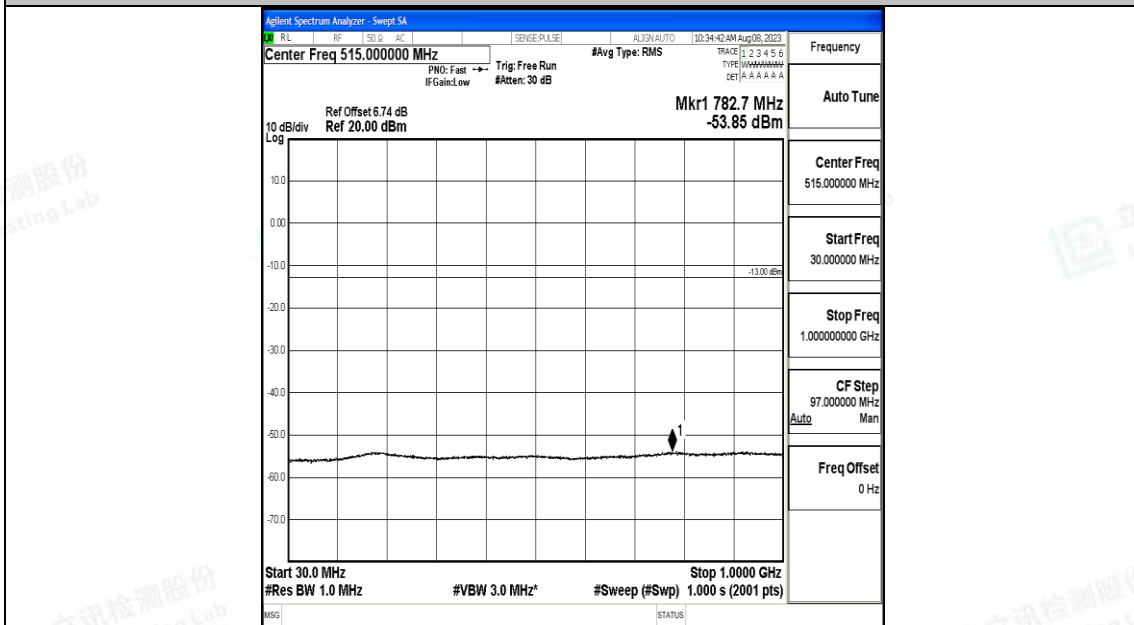

Band66_3MHz_QPSK_132322_1RB#0_3000~20000_3000~20000

Band66_3MHz_16QAM_132322_1RB#0_0.009~0.15_0.009~0.15

Band66_3MHz_16QAM_132322_1RB#0_0.15~30_0.15~30

Band66_3MHz_16QAM_132322_1RB#0_30~1000_30~1000

Band66_3MHz_16QAM_132322_1RB#0_1000~3000_1000~3000