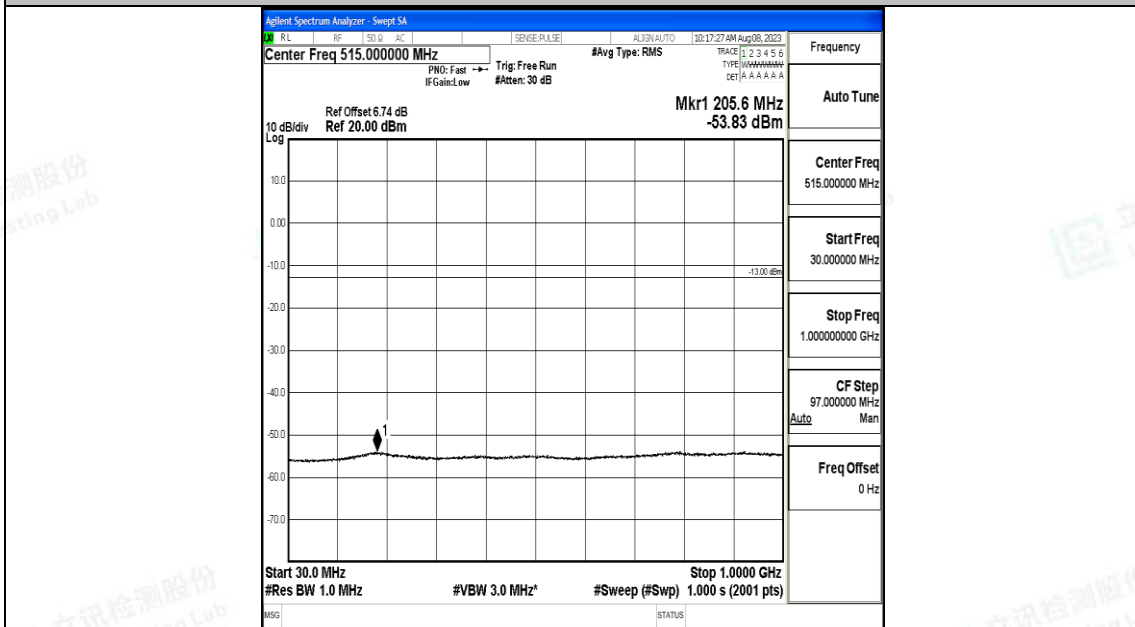

Band66_1.4MHz_16QAM_132322_1RB#0_0.15~30_0.15~30

Band66_1.4MHz_16QAM_132322_1RB#0_30~1000_30~1000