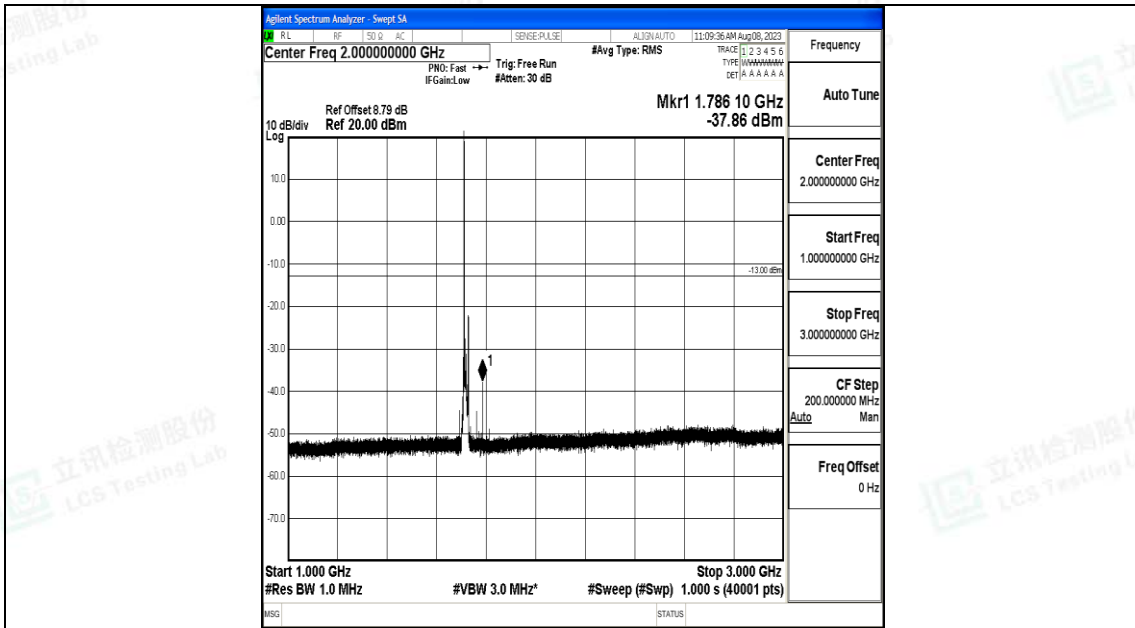

Band66_10MHz_QPSK_132022_1RB#0_3000~20000_3000~20000

Band66_10MHz_16QAM_132022_1RB#0_0.009~0.15_0.009~0.15

Band66_10MHz_16QAM_132022_1RB#0_0.15~30_0.15~30

Band66_10MHz_16QAM_132022_1RB#0_30~1000_30~1000

Band66_10MHz_16QAM_132022_1RB#0_1000~3000_1000~3000