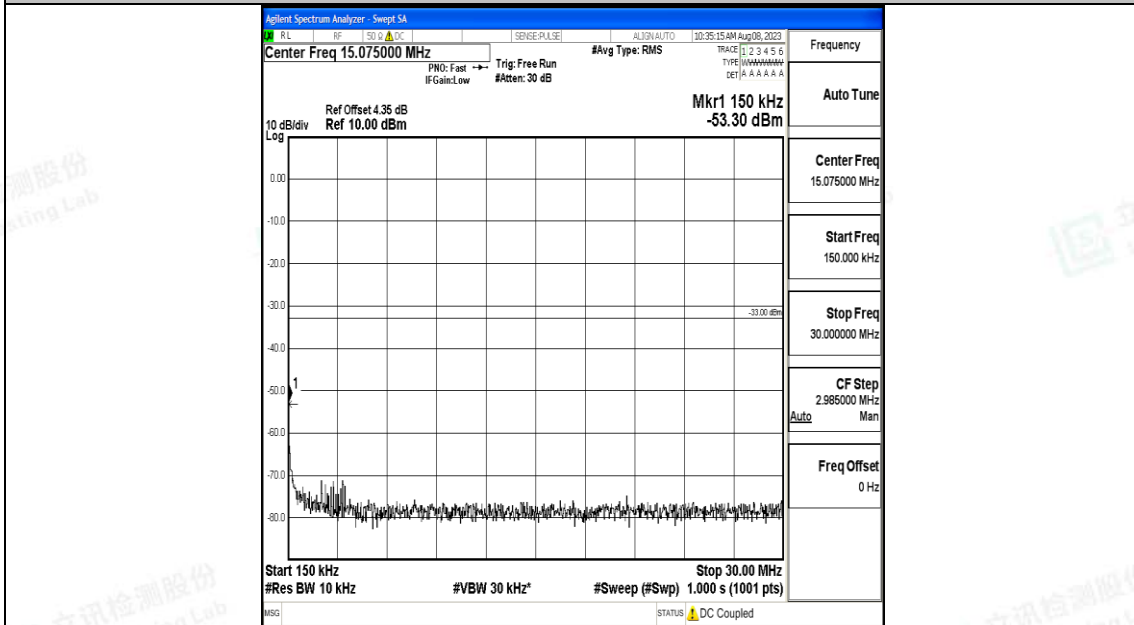

Band66_3MHz_QPSK_132657_1RB#0_0.009~0.15_0.009~0.15

Band66_3MHz_QPSK_132657_1RB#0_0.15~30_0.15~30