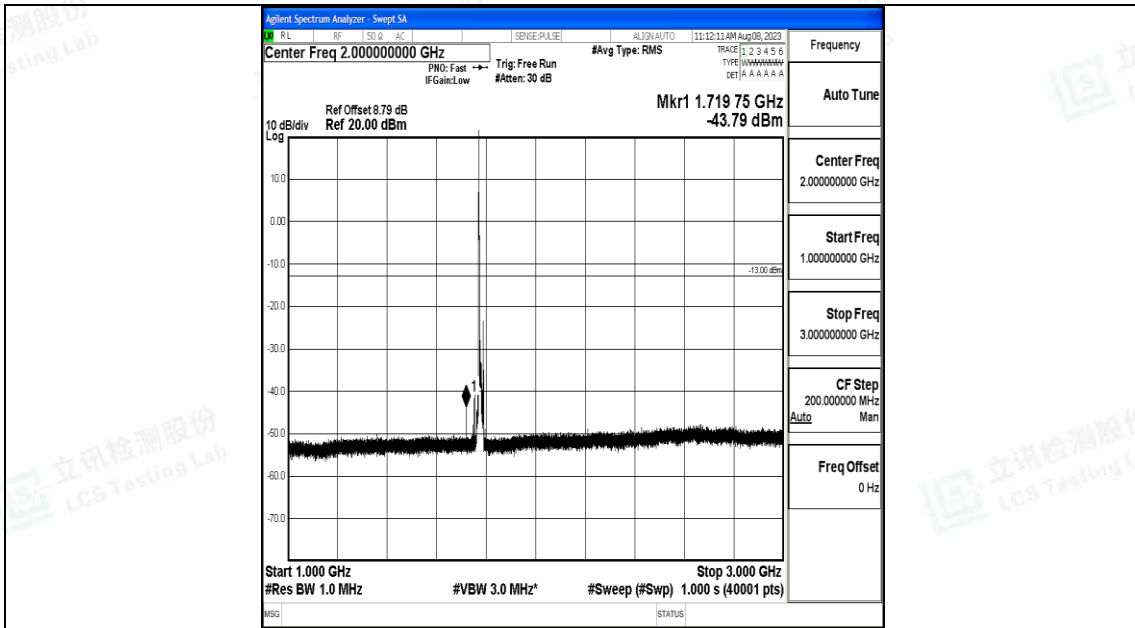

Band66_10MHz_QPSK_132622_1RB#0_3000~20000_3000~20000

Band66_10MHz_16QAM_132622_1RB#0_0.009~0.15_0.009~0.15

Band66_10MHz_16QAM_132622_1RB#0_0.15~30_0.15~30

Band66_10MHz_16QAM_132622_1RB#0_30~1000_30~1000

Band66_10MHz_16QAM_132622_1RB#0_1000~3000_1000~3000