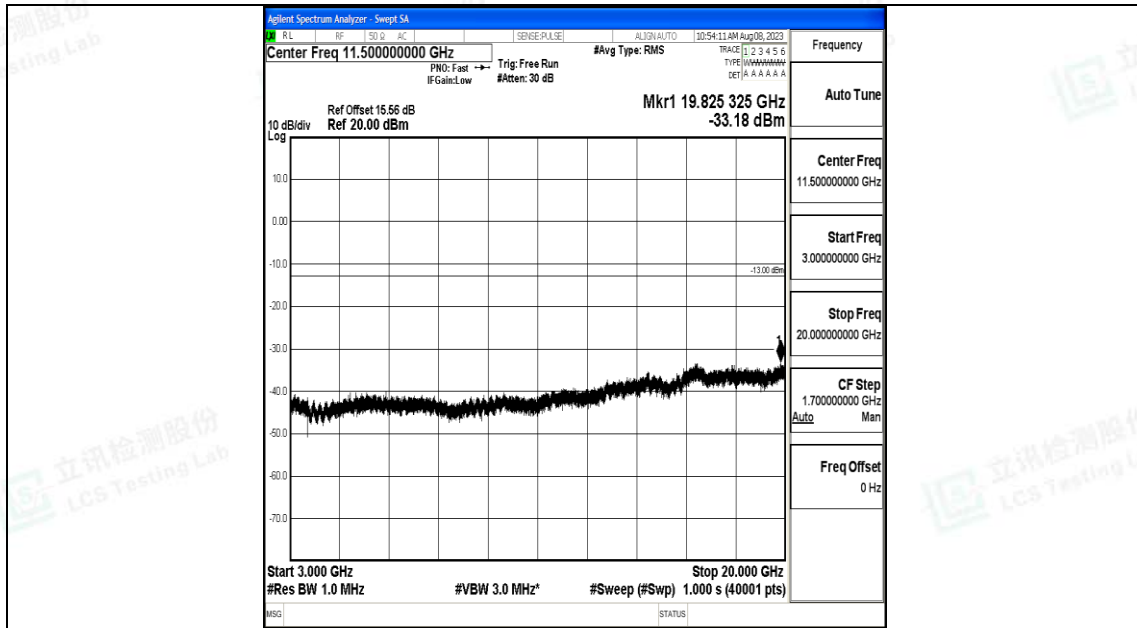

Band66_5MHz_16QAM_132322_1RB#0_3000~20000_3000~20000

Band66_5MHz_QPSK_132647_1RB#0_0.009~0.15_0.009~0.15

Band66_5MHz_QPSK_132647_1RB#0_0.15~30_0.15~30

Band66_5MHz_QPSK_132647_1RB#0_30~1000_30~1000

Band66_5MHz_QPSK_132647_1RB#0_1000~3000_1000~3000