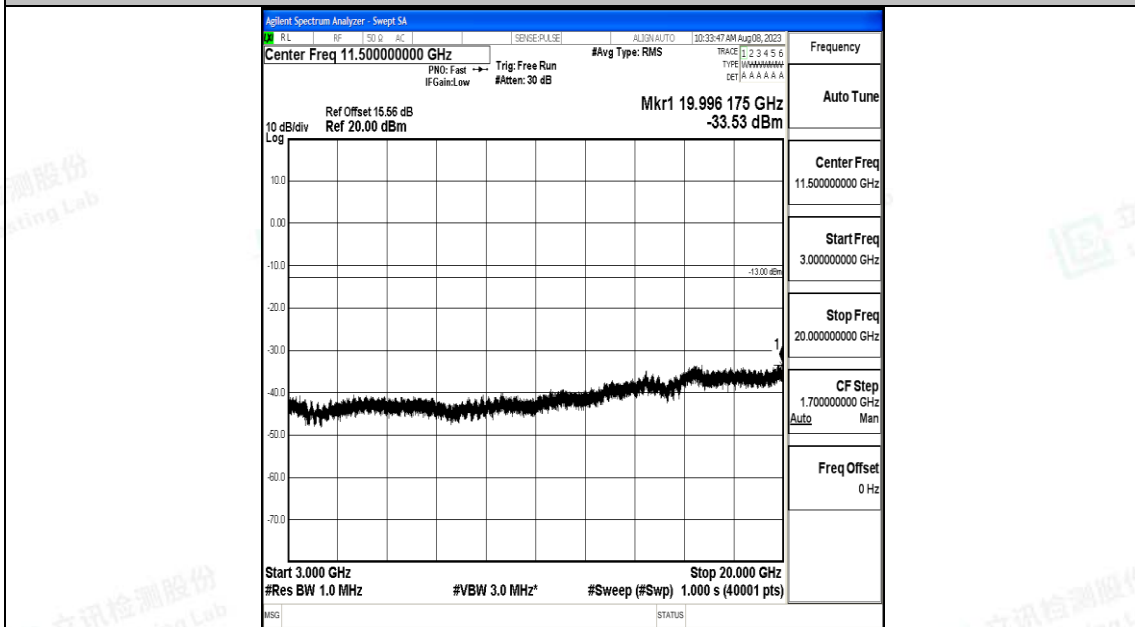

Band66_3MHz_QPSK_131987_1RB#0_3000~20000_3000~20000

Band66_3MHz_16QAM_131987_1RB#0_0.009~0.15_0.009~0.15

Band66_3MHz_16QAM_131987_1RB#0_0.15~30_0.15~30

Band66_3MHz_16QAM_131987_1RB#0_30~1000_30~1000

Band66_3MHz_16QAM_131987_1RB#0_1000~3000_1000~3000