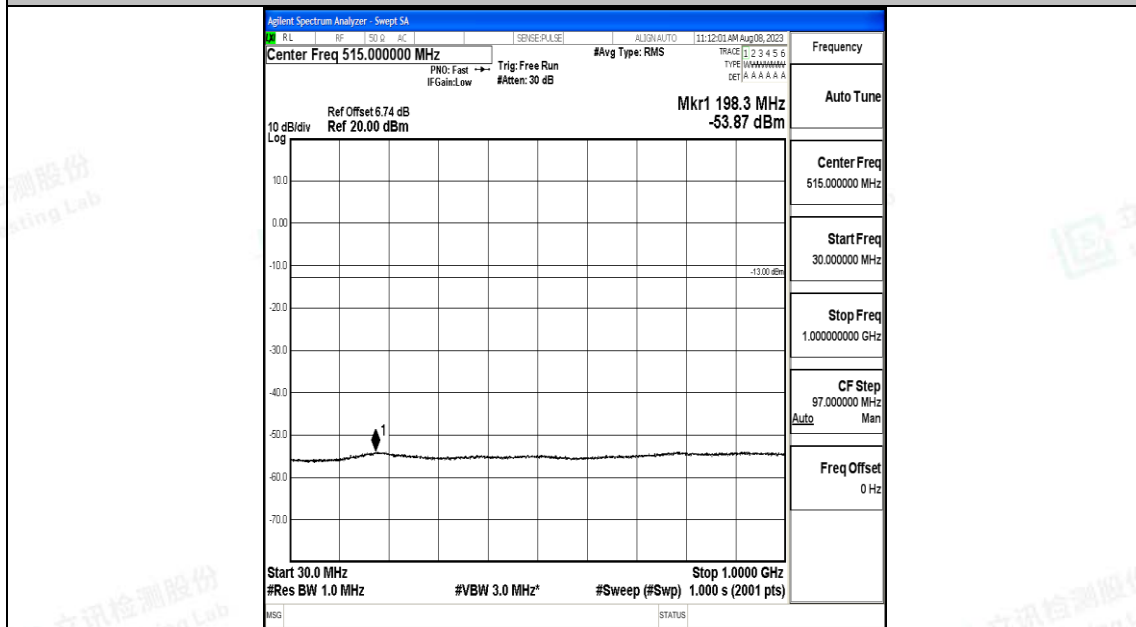

Band66_10MHz_QPSK_132622_1RB#0_3000~20000_3000~20000

Band66_10MHz_16QAM_132622_1RB#0_0.009~0.15_0.009~0.15

Band66_10MHz_16QAM_132622_1RB#0_0.15~30_0.15~30

Band66_10MHz_16QAM_132622_1RB#0_30~1000_30~1000

Band66_10MHz_16QAM_132622_1RB#0_1000~3000_1000~3000