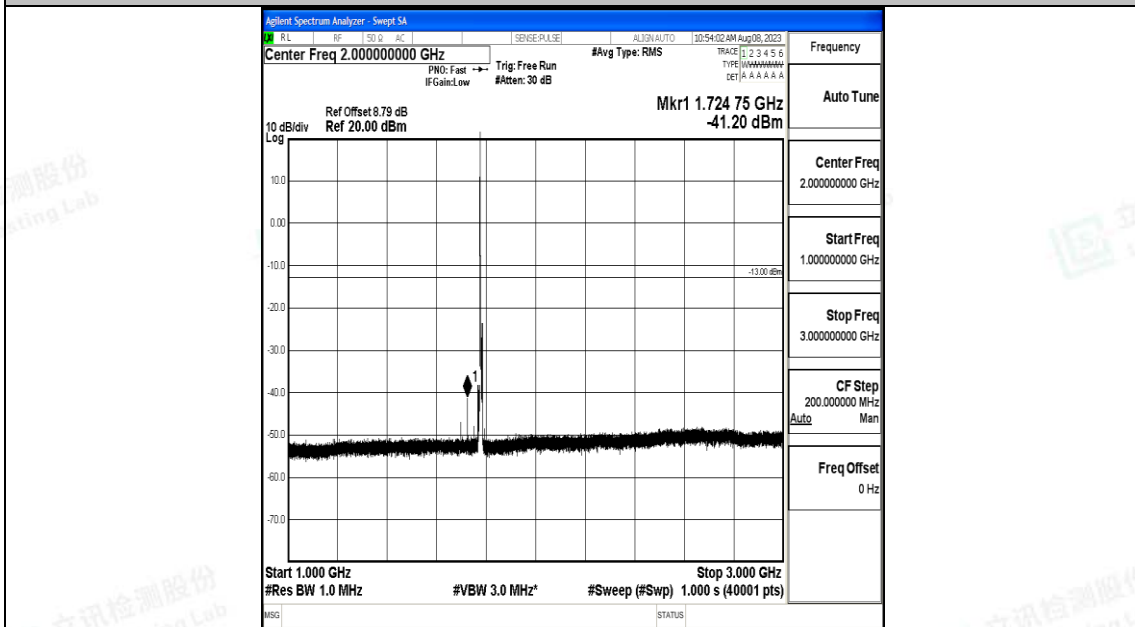

Band66_5MHz_16QAM_132322_1RB#0_3000~20000_3000~20000

Band66_5MHz_QPSK_132647_1RB#0_0.009~0.15_0.009~0.15

Band66_5MHz_QPSK_132647_1RB#0_0.15~30_0.15~30

Band66_5MHz_QPSK_132647_1RB#0_30~1000_30~1000

Band66_5MHz_QPSK_132647_1RB#0_1000~3000_1000~3000