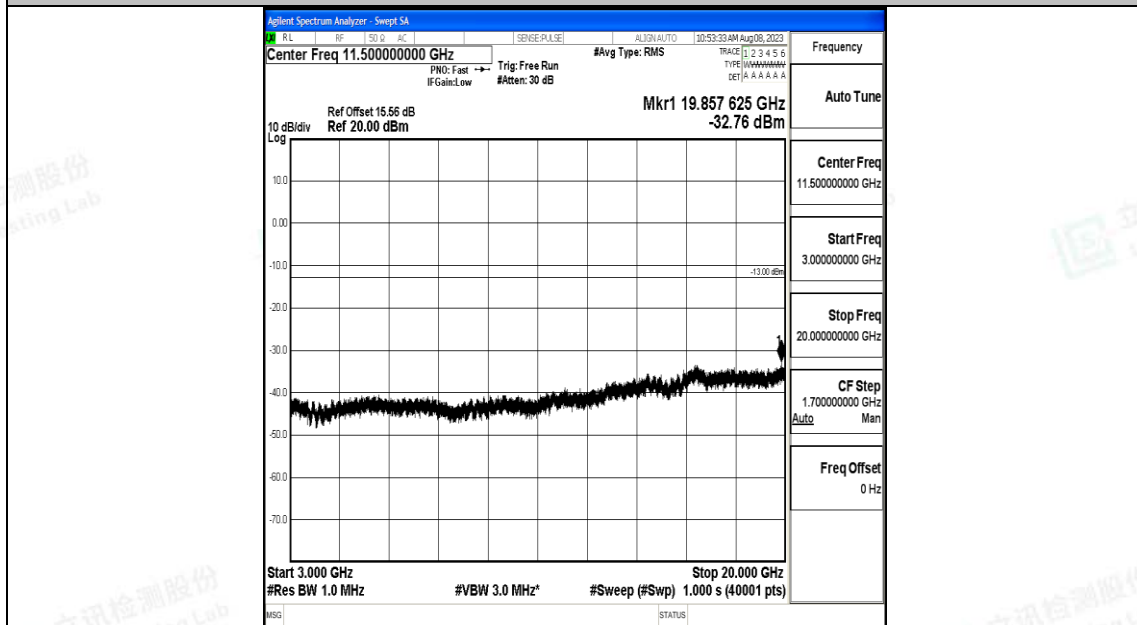

Band66_5MHz_QPSK_132322_1RB#0_3000~20000_3000~20000

Band66_5MHz_16QAM_132322_1RB#0_0.009~0.15_0.009~0.15

Band66_5MHz_16QAM_132322_1RB#0_0.15~30_0.15~30

Band66_5MHz_16QAM_132322_1RB#0_30~1000_30~1000

Band66_5MHz_16QAM_132322_1RB#0_1000~3000_1000~3000