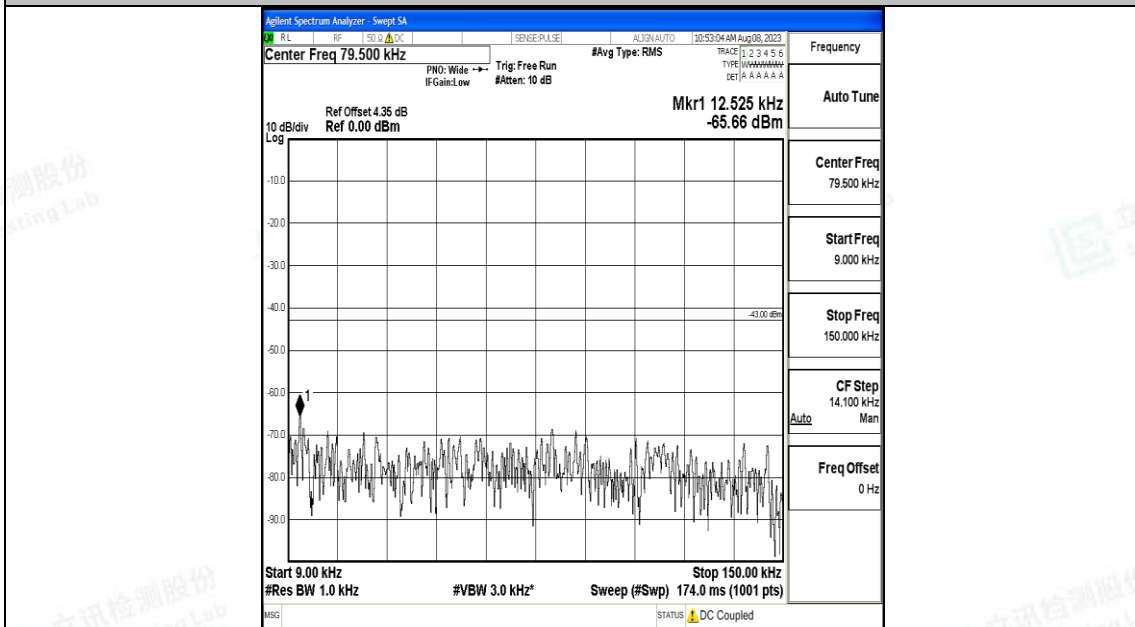

Band66_5MHz_QPSK_132322_1RB#0_3000~20000_3000~20000

Band66_5MHz_16QAM_132322_1RB#0_0.009~0.15_0.009~0.15