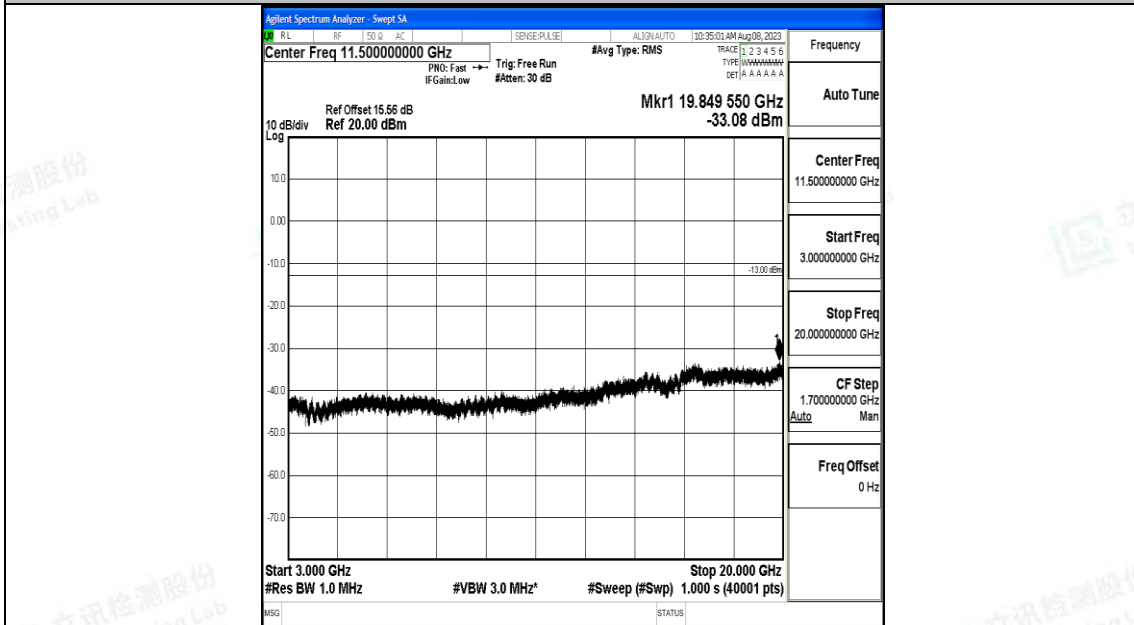

Band66_3MHz_QPSK_132322_1RB#0_3000~20000_3000~20000

Band66_3MHz_16QAM_132322_1RB#0_0.009~0.15_0.009~0.15

Band66_3MHz_16QAM_132322_1RB#0_0.15~30_0.15~30

Band66_3MHz_16QAM_132322_1RB#0_30~1000_30~1000

Band66_3MHz_16QAM_132322_1RB#0_1000~3000_1000~3000