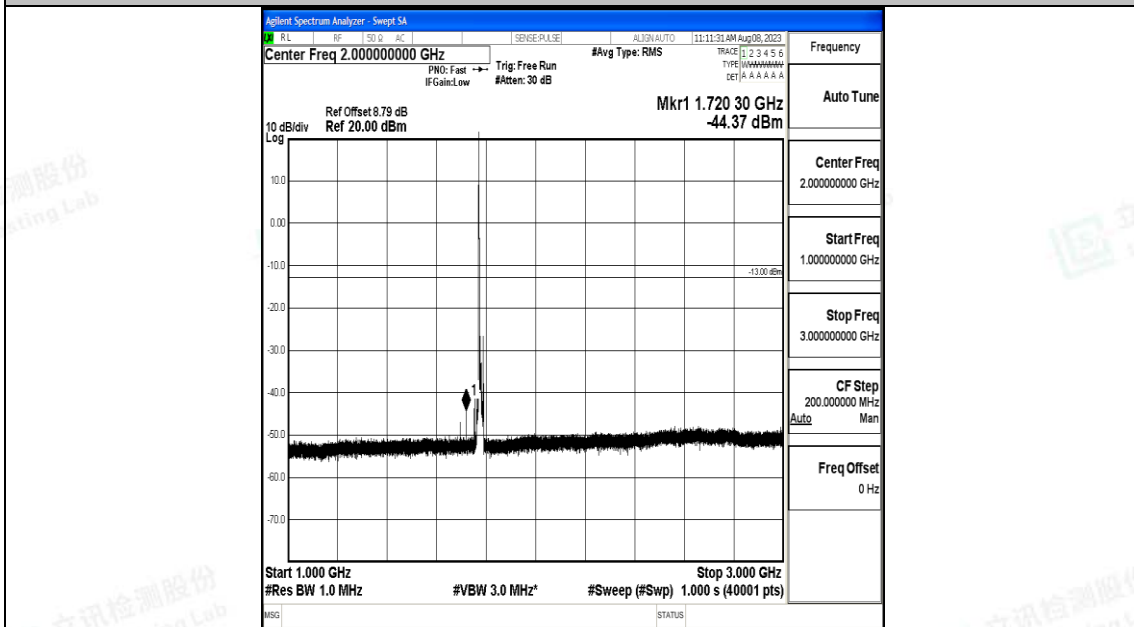

Band66_10MHz_16QAM_132322_1RB#0_3000~20000_3000~20000

Band66_10MHz_QPSK_132622_1RB#0_0.009~0.15_0.009~0.15

Band66_10MHz_QPSK_132622_1RB#0_0.15~30_0.15~30

Band66_10MHz_QPSK_132622_1RB#0_30~1000_30~1000

Band66_10MHz_QPSK_132622_1RB#0_1000~3000_1000~3000