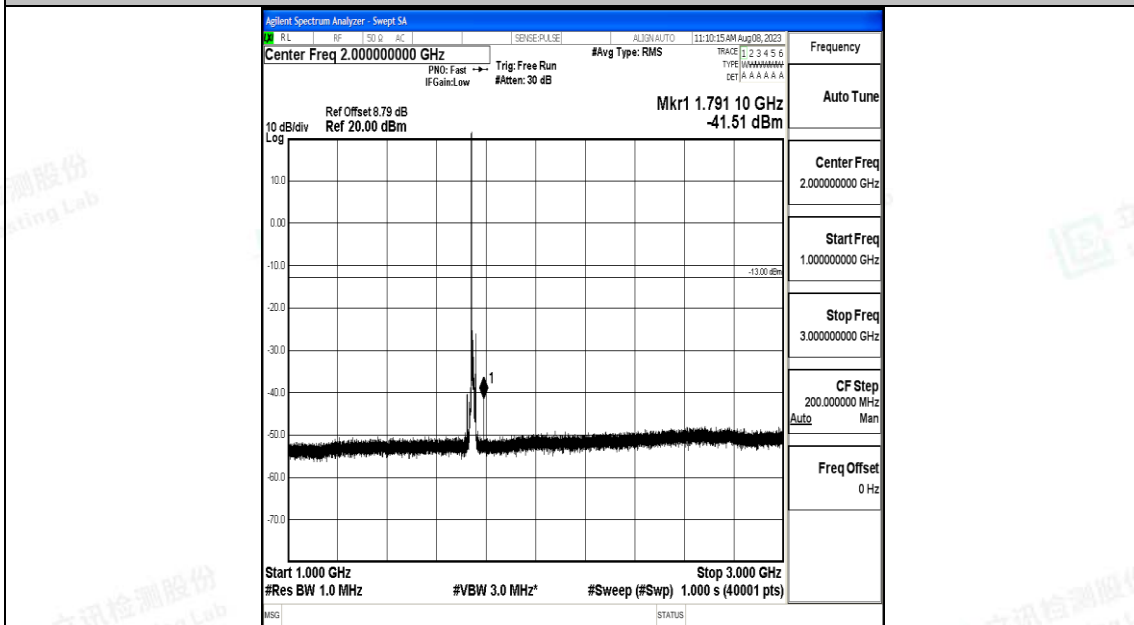

Band66_10MHz_16QAM_132022_1RB#0_3000~20000_3000~20000

Band66_10MHz_QPSK_132322_1RB#0_0.009~0.15_0.009~0.15

Band66_10MHz_QPSK_132322_1RB#0_0.15~30_0.15~30

Band66_10MHz_QPSK_132322_1RB#0_30~1000_30~1000

Band66_10MHz_QPSK_132322_1RB#0_1000~3000_1000~3000