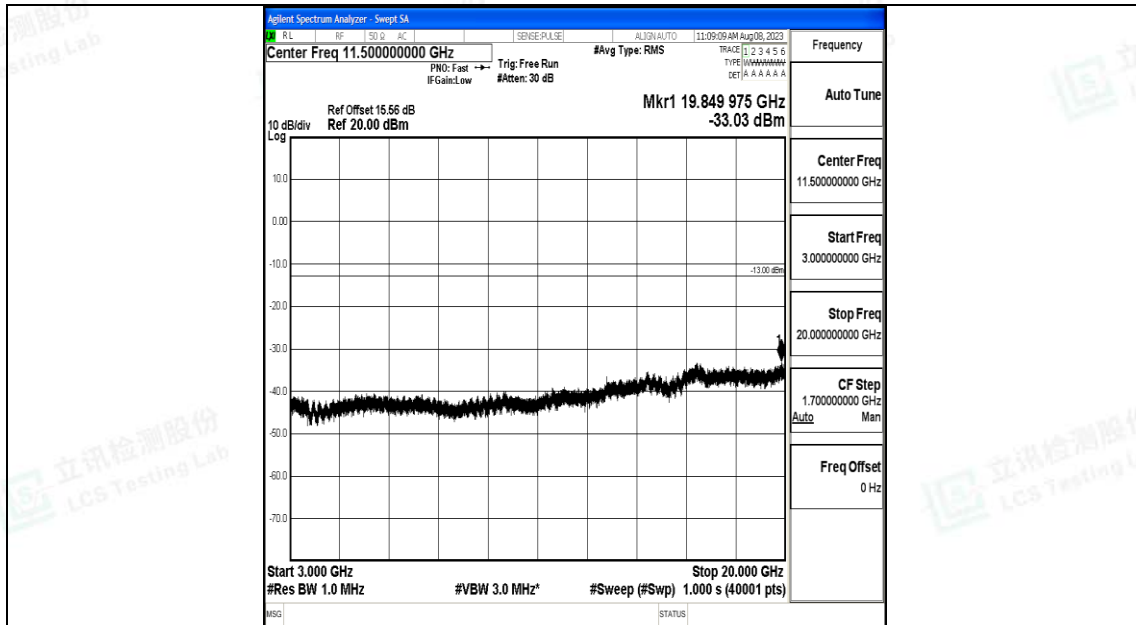

Band66_5MHz_16QAM_132647_1RB#0_3000~20000_3000~20000

Band66_10MHz_QPSK_132022_1RB#0_0.009~0.15_0.009~0.15

Band66_10MHz_QPSK_132022_1RB#0_0.15~30_0.15~30

Band66_10MHz_QPSK_132022_1RB#0_30~1000_30~1000

Band66_10MHz_QPSK_132022_1RB#0_1000~3000_1000~3000