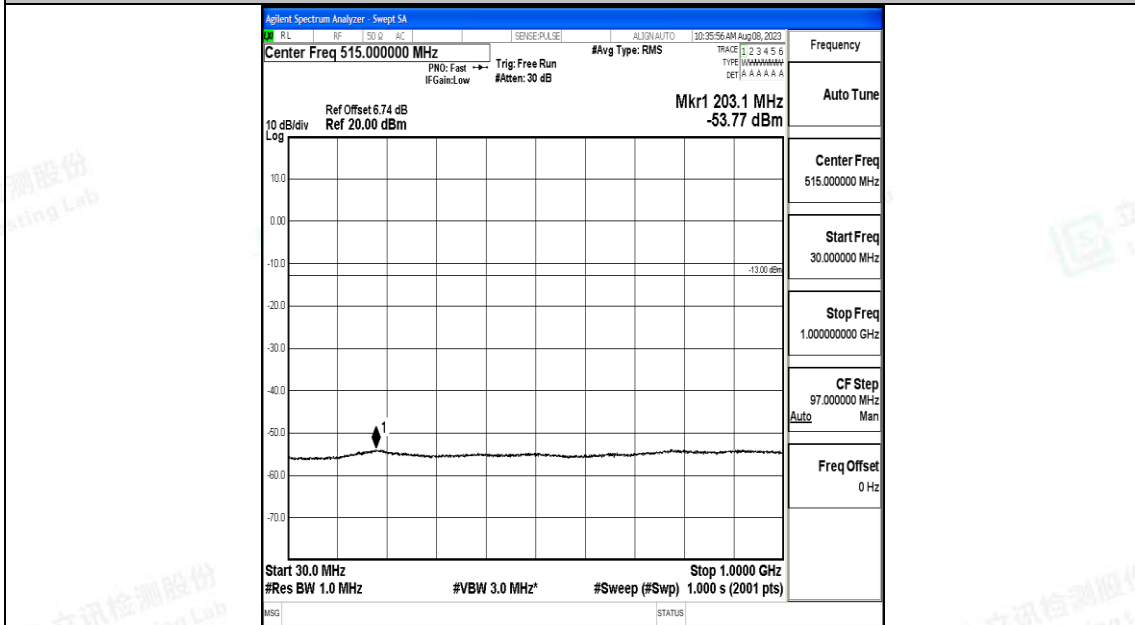

Band66_3MHz_QPSK_132657_1RB#0_3000~20000_3000~20000

Band66_3MHz_16QAM_132657_1RB#0_0.009~0.15_0.009~0.15

Band66_3MHz_16QAM_132657_1RB#0_0.15~30_0.15~30

Band66_3MHz_16QAM_132657_1RB#0_30~1000_30~1000

Band66_3MHz_16QAM_132657_1RB#0_1000~3000_1000~3000