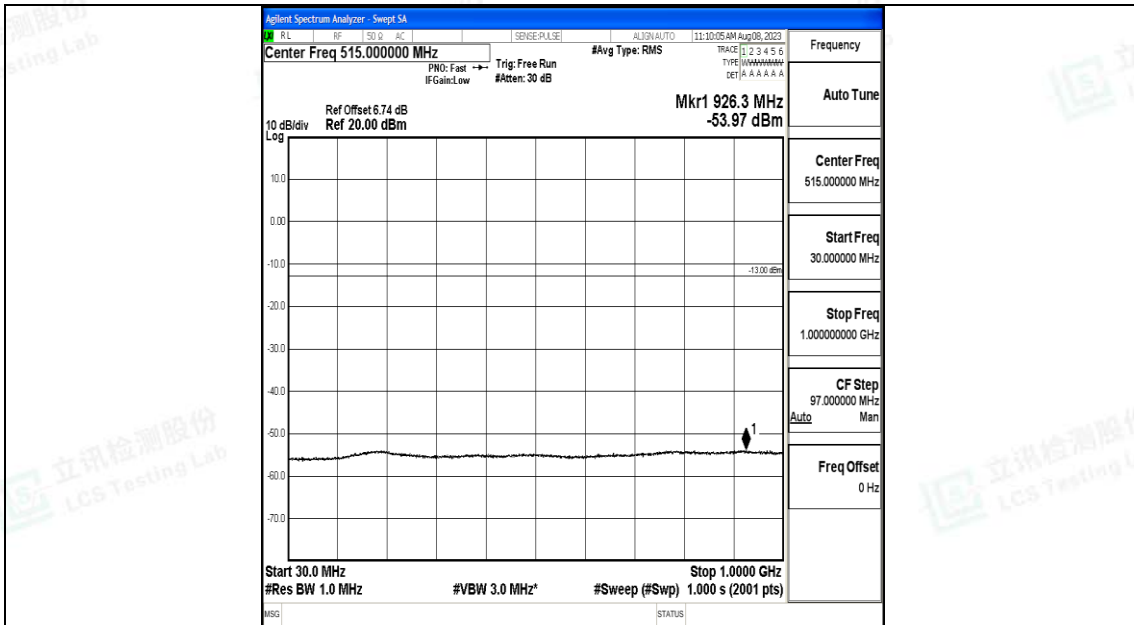

Band66_10MHz_16QAM_132022_1RB#0_3000~20000_3000~20000

Band66_10MHz_QPSK_132322_1RB#0_0.009~0.15_0.009~0.15

Band66_10MHz_QPSK_132322_1RB#0_0.15~30_0.15~30

Band66_10MHz_QPSK_132322_1RB#0_30~1000_30~1000

Band66_10MHz_QPSK_132322_1RB#0_1000~3000_1000~3000