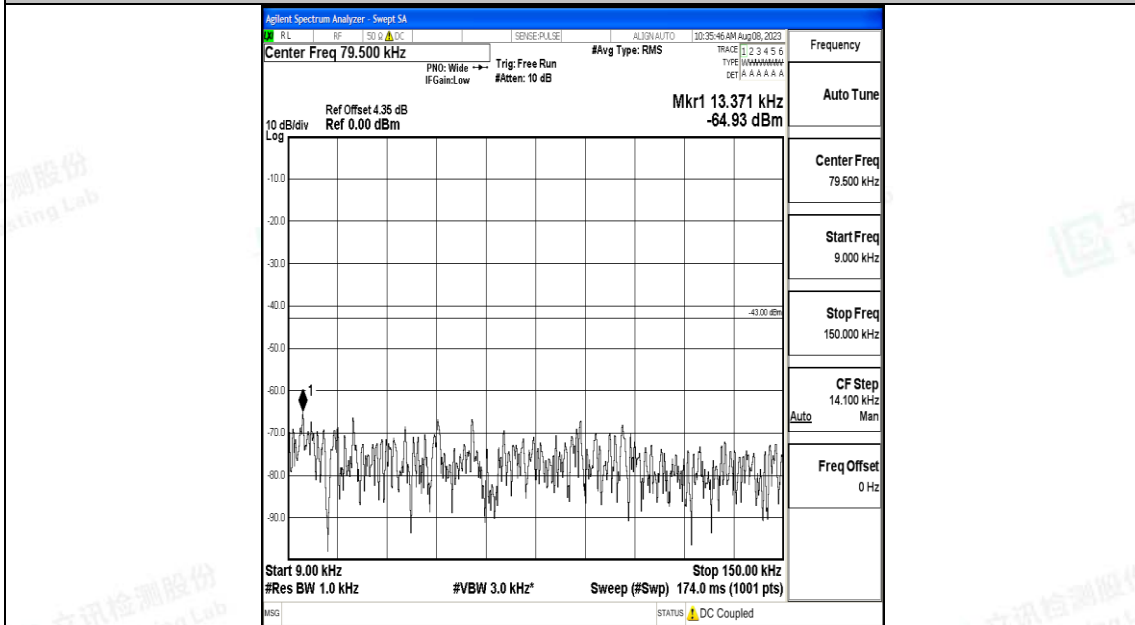

Band66_3MHz_QPSK_132657_1RB#0_3000~20000_3000~20000

Band66_3MHz_16QAM_132657_1RB#0_0.009~0.15_0.009~0.15