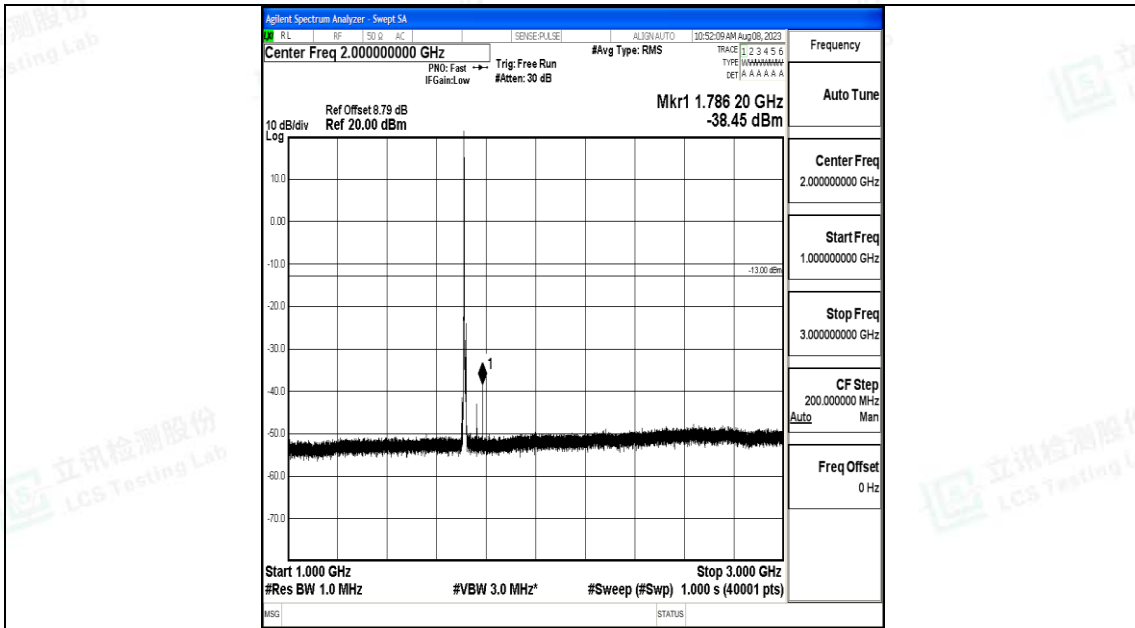

Band66_5MHz_QPSK_131997_1RB#0_3000~20000_3000~20000

Band66_5MHz_16QAM_131997_1RB#0_0.009~0.15_0.009~0.15

Band66_5MHz_16QAM_131997_1RB#0_0.15~30_0.15~30

Band66_5MHz_16QAM_131997_1RB#0_30~1000_30~1000

Band66_5MHz_16QAM_131997_1RB#0_1000~3000_1000~3000