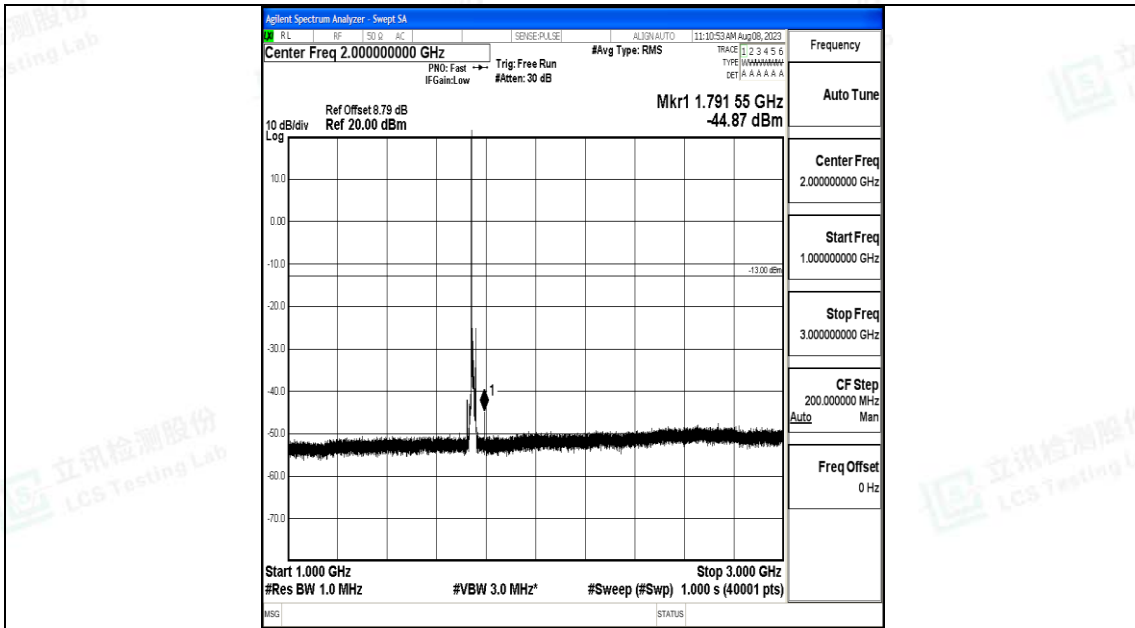

Band66_10MHz_QPSK_132322_1RB#0_3000~20000_3000~20000

Band66_10MHz_16QAM_132322_1RB#0_0.009~0.15_0.009~0.15

Band66_10MHz_16QAM_132322_1RB#0_0.15~30_0.15~30

Band66_10MHz_16QAM_132322_1RB#0_30~1000_30~1000

Band66_10MHz_16QAM_132322_1RB#0_1000~3000_1000~3000