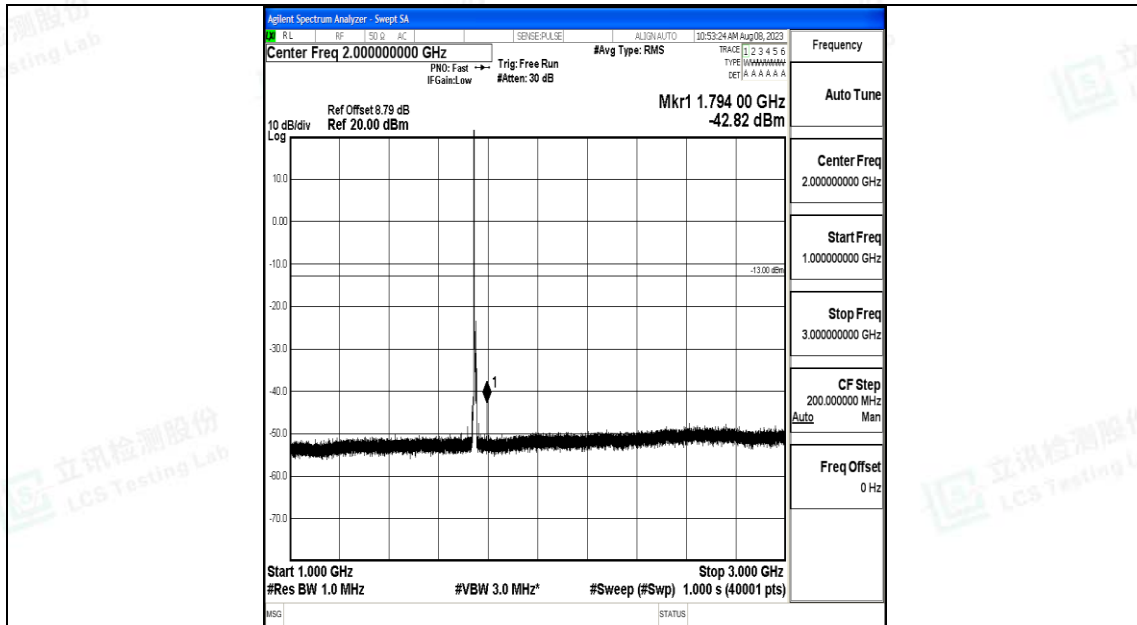

Band66_5MHz_QPSK_132322_1RB#0_3000~20000_3000~20000

Band66_5MHz_16QAM_132322_1RB#0_0.009~0.15_0.009~0.15

Band66_5MHz_16QAM_132322_1RB#0_0.15~30_0.15~30

Band66_5MHz_16QAM_132322_1RB#0_30~1000_30~1000

Band66_5MHz_16QAM_132322_1RB#0_1000~3000_1000~3000