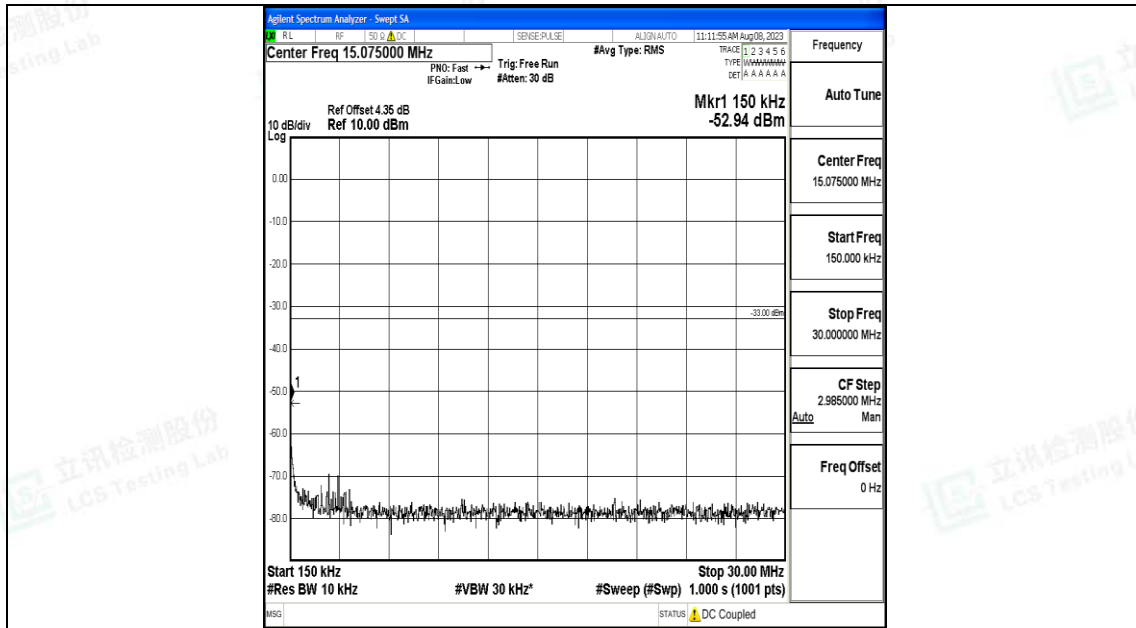

Band66_10MHz_16QAM_132622_1RB#0_0.009~0.15_0.009~0.15

Band66_10MHz_16QAM_132622_1RB#0_0.15~30_0.15~30