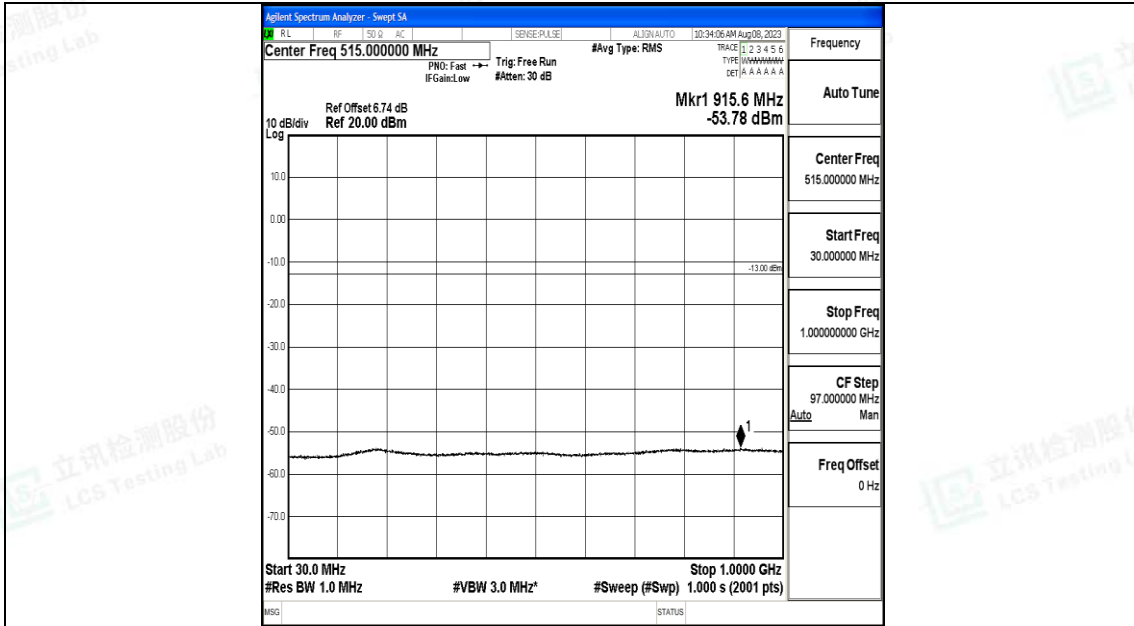

Band66_3MHz_16QAM_131987_1RB#0_3000~20000_3000~20000

Band66_3MHz_QPSK_132322_1RB#0_0.009~0.15_0.009~0.15

Band66_3MHz_QPSK_132322_1RB#0_0.15~30_0.15~30

Band66_3MHz_QPSK_132322_1RB#0_30~1000_30~1000

Band66_3MHz_QPSK_132322_1RB#0_1000~3000_1000~3000