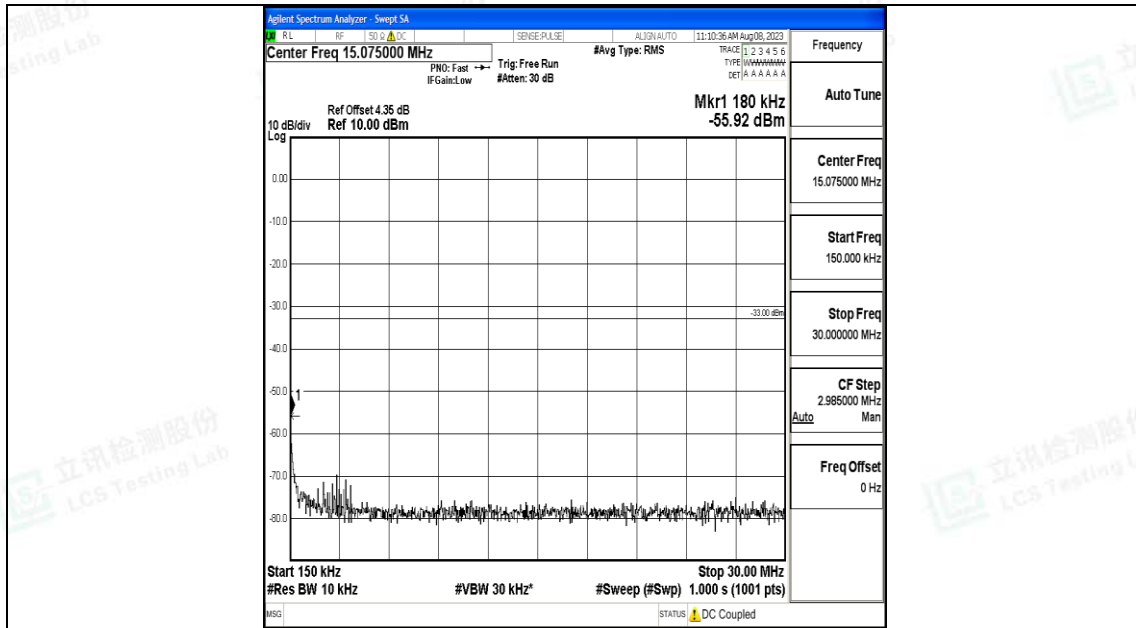

Band66_10MHz_16QAM_132322_1RB#0_0.009~0.15_0.009~0.15

Band66_10MHz_16QAM_132322_1RB#0_0.15~30_0.15~30