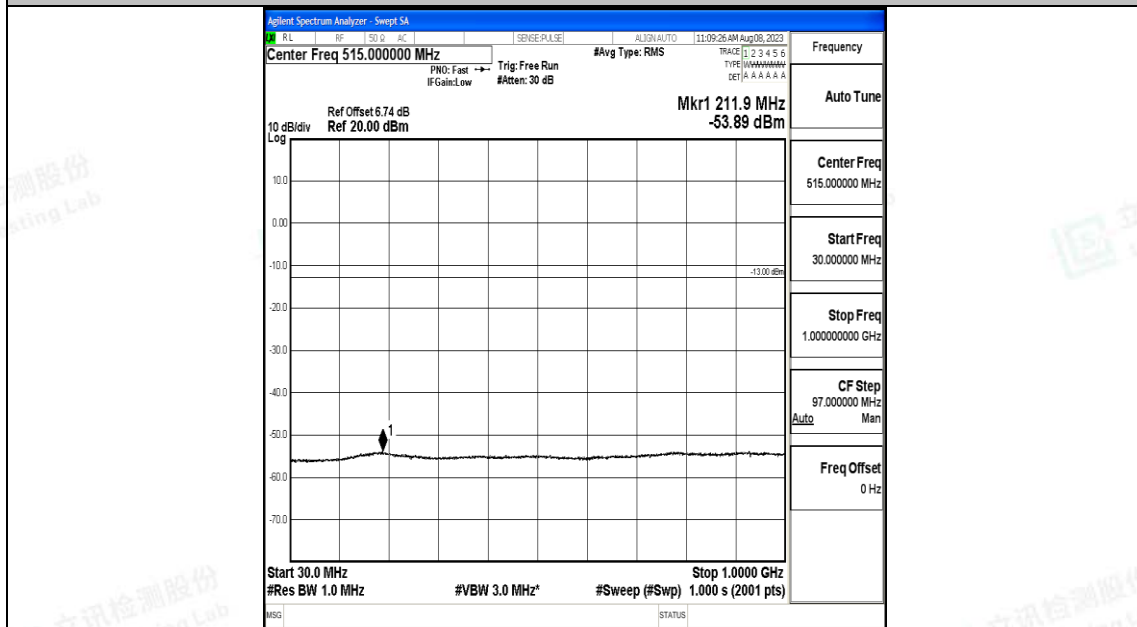

Band66_10MHz_QPSK_132022_1RB#0_3000~20000_3000~20000

Band66_10MHz_16QAM_132022_1RB#0_0.009~0.15_0.009~0.15

Band66_10MHz_16QAM_132022_1RB#0_0.15~30_0.15~30

Band66_10MHz_16QAM_132022_1RB#0_30~1000_30~1000

Band66_10MHz_16QAM_132022_1RB#0_1000~3000_1000~3000