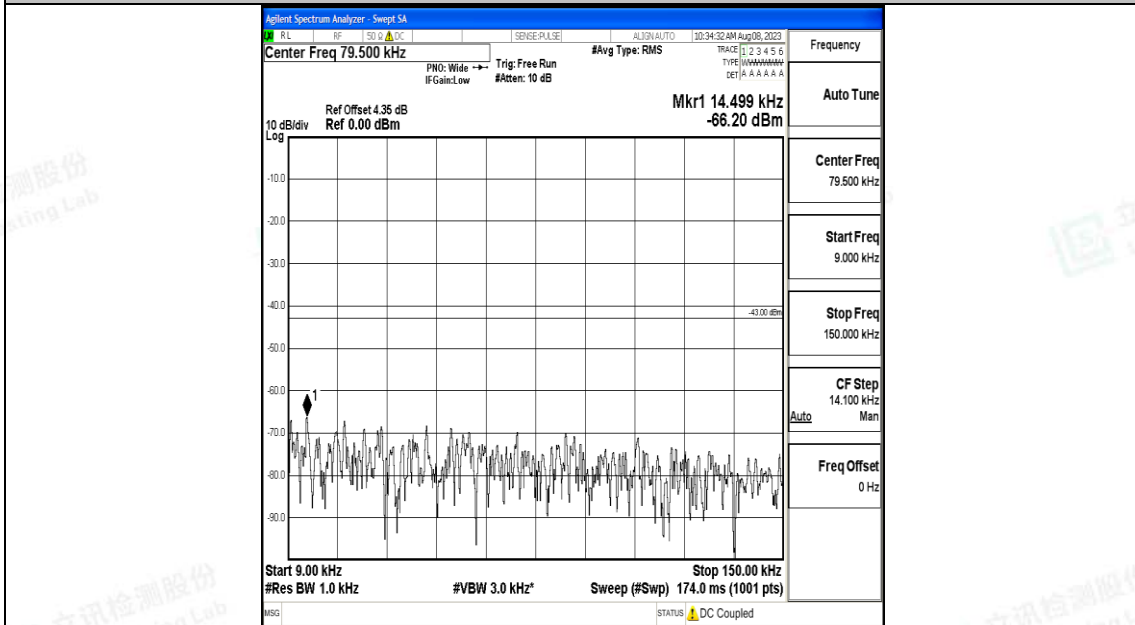

Band66_3MHz_QPSK_132322_1RB#0_3000~20000_3000~20000

Band66_3MHz_16QAM_132322_1RB#0_0.009~0.15_0.009~0.15