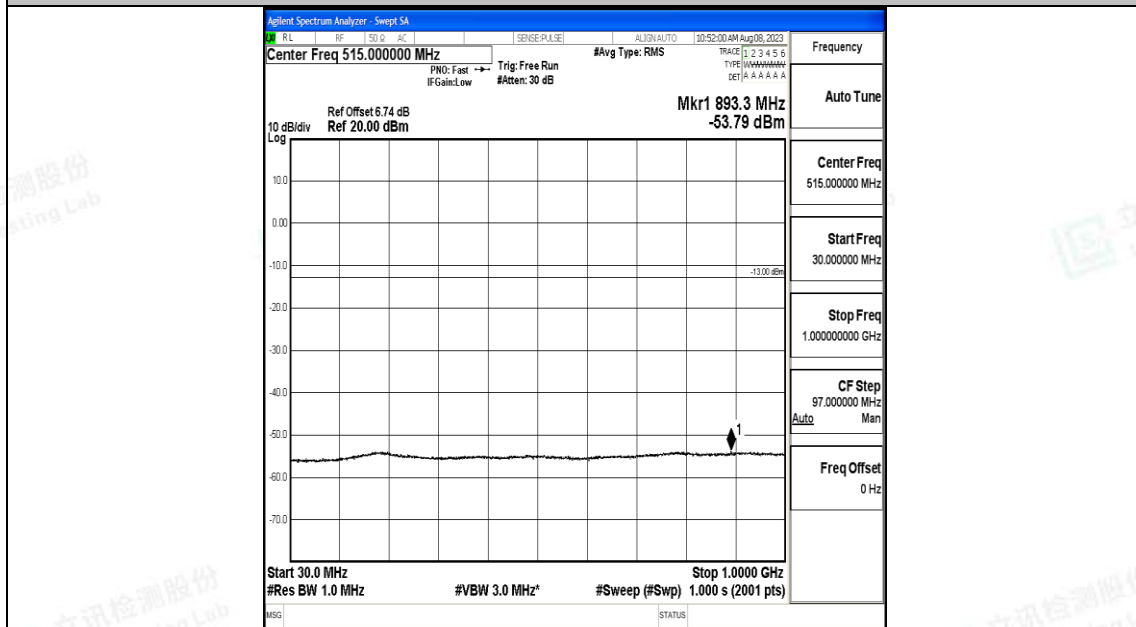

Band66_5MHz_QPSK_131997_1RB#0_3000~20000_3000~20000

Band66_5MHz_16QAM_131997_1RB#0_0.009~0.15_0.009~0.15

Band66_5MHz_16QAM_131997_1RB#0_0.15~30_0.15~30

Band66_5MHz_16QAM_131997_1RB#0_30~1000_30~1000

Band66_5MHz_16QAM_131997_1RB#0_1000~3000_1000~3000