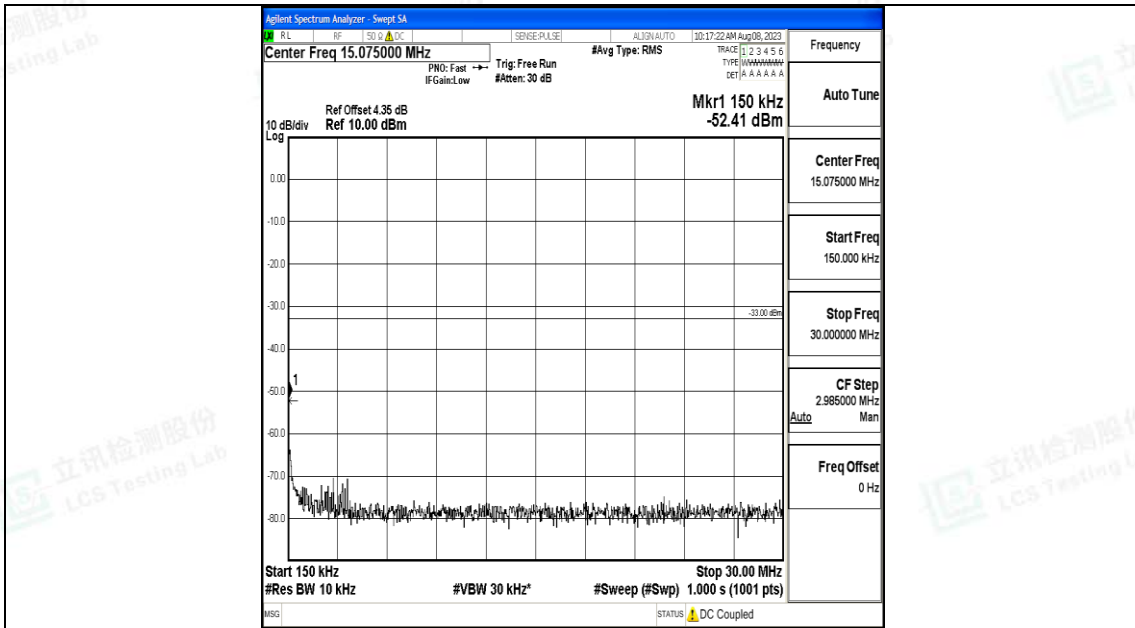

Band66_1.4MHz_QPSK_132322_1RB#0_30~1000_30~1000

Band66_1.4MHz_QPSK_132322_1RB#0_1000~3000_1000~3000

Band66_1.4MHz_QPSK_132322_1RB#0_3000~20000_3000~20000

Band66_1.4MHz_16QAM_132322_1RB#0_0.009~0.15_0.009~0.15