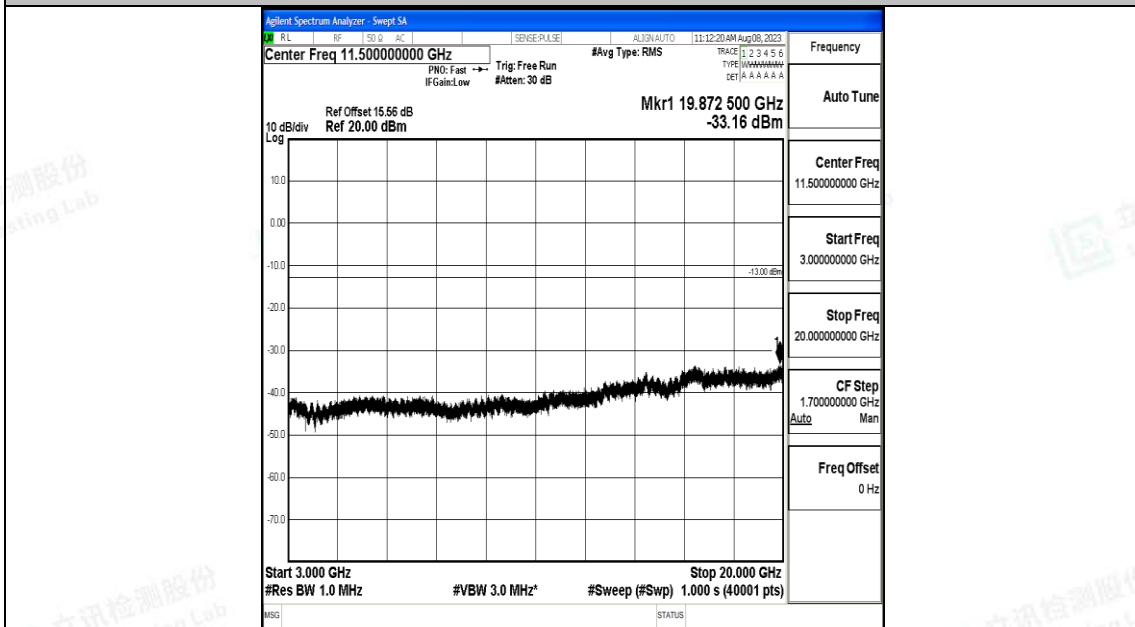

Band66_10MHz_QPSK_132622_1RB#0_3000~20000_3000~20000

Band66_10MHz_16QAM_132622_1RB#0_0.009~0.15_0.009~0.15

Band66_10MHz_16QAM_132622_1RB#0_0.15~30_0.15~30

Band66_10MHz_16QAM_132622_1RB#0_30~1000_30~1000

Band66_10MHz_16QAM_132622_1RB#0_1000~3000_1000~3000