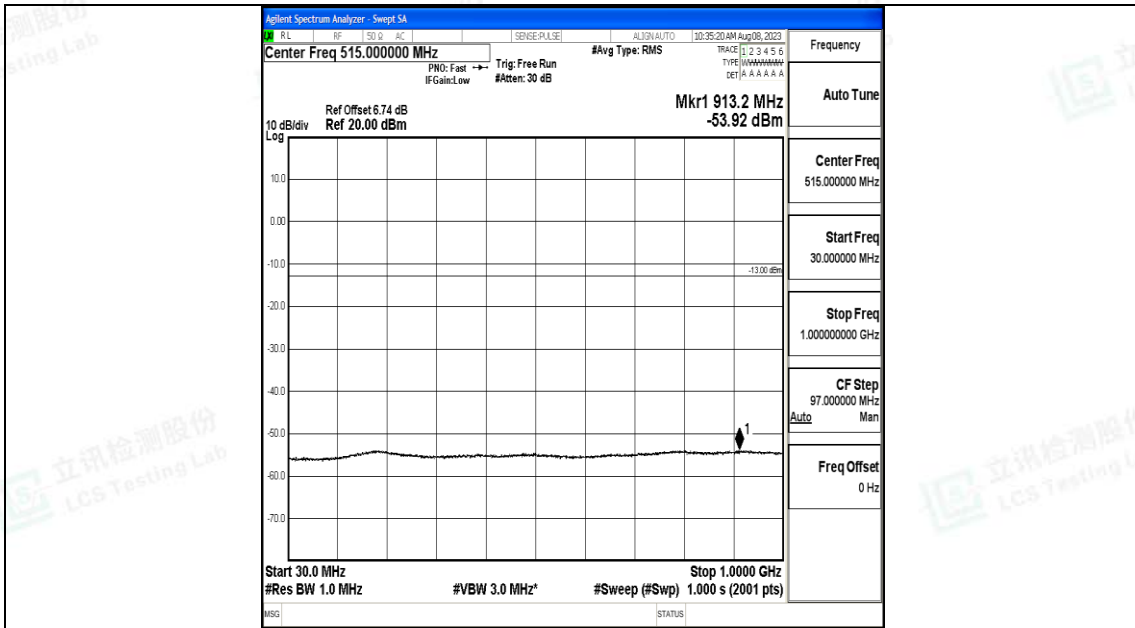

Band66_3MHz_16QAM_132322_1RB#0_3000~20000_3000~20000

Band66_3MHz_QPSK_132657_1RB#0_0.009~0.15_0.009~0.15

Band66_3MHz_QPSK_132657_1RB#0_0.15~30_0.15~30

Band66_3MHz_QPSK_132657_1RB#0_30~1000_30~1000

Band66_3MHz_QPSK_132657_1RB#0_1000~3000_1000~3000