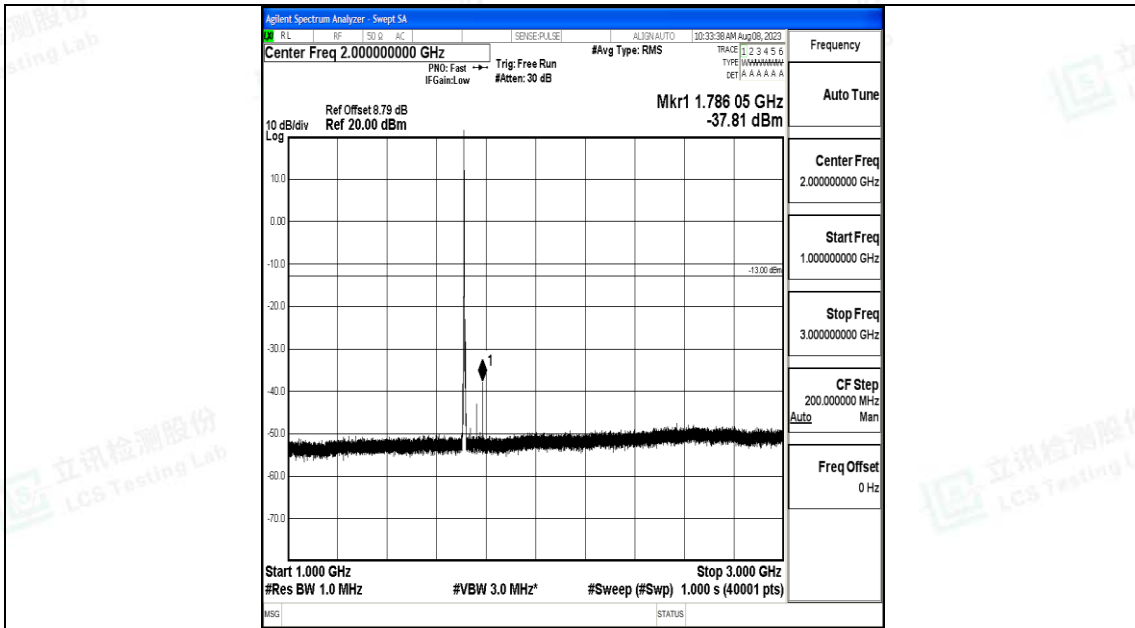

Band66_3MHz_QPSK_131987_1RB#0_3000~20000_3000~20000

Band66_3MHz_16QAM_131987_1RB#0_0.009~0.15_0.009~0.15

Band66_3MHz_16QAM_131987_1RB#0_0.15~30_0.15~30

Band66_3MHz_16QAM_131987_1RB#0_30~1000_30~1000

Band66_3MHz_16QAM_131987_1RB#0_1000~3000_1000~3000