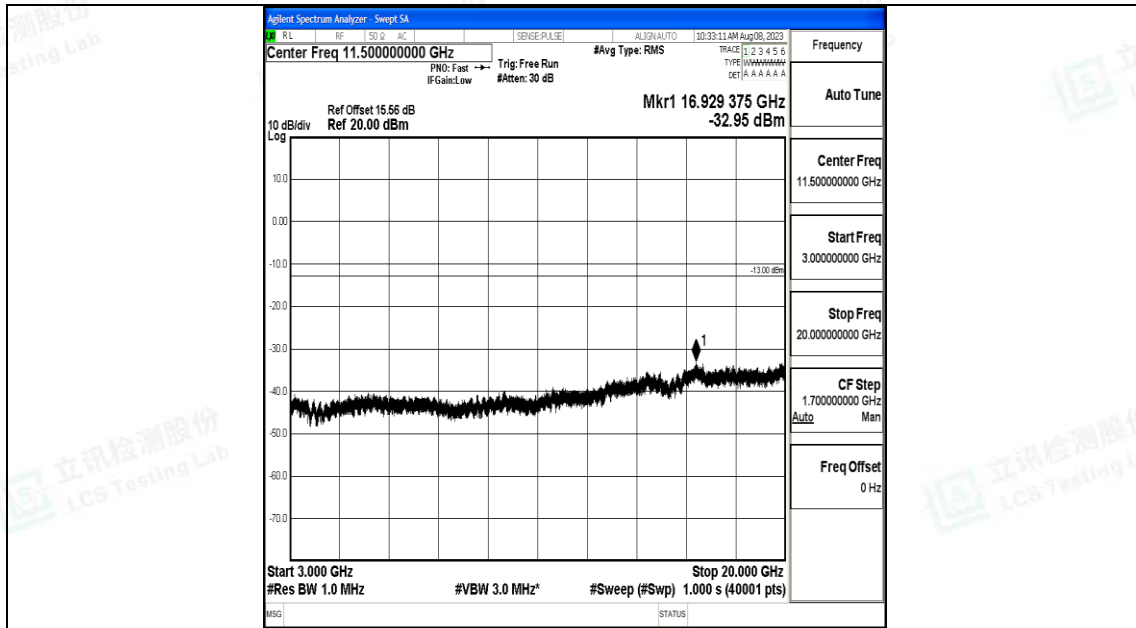

Band66_1.4MHz_16QAM_132665_1RB#0_3000~20000_3000~20000

Band66_3MHz_QPSK_131987_1RB#0_0.009~0.15_0.009~0.15

Band66_3MHz_QPSK_131987_1RB#0_0.15~30_0.15~30

Band66_3MHz_QPSK_131987_1RB#0_30~1000_30~1000

Band66_3MHz_QPSK_131987_1RB#0_1000~3000_1000~3000