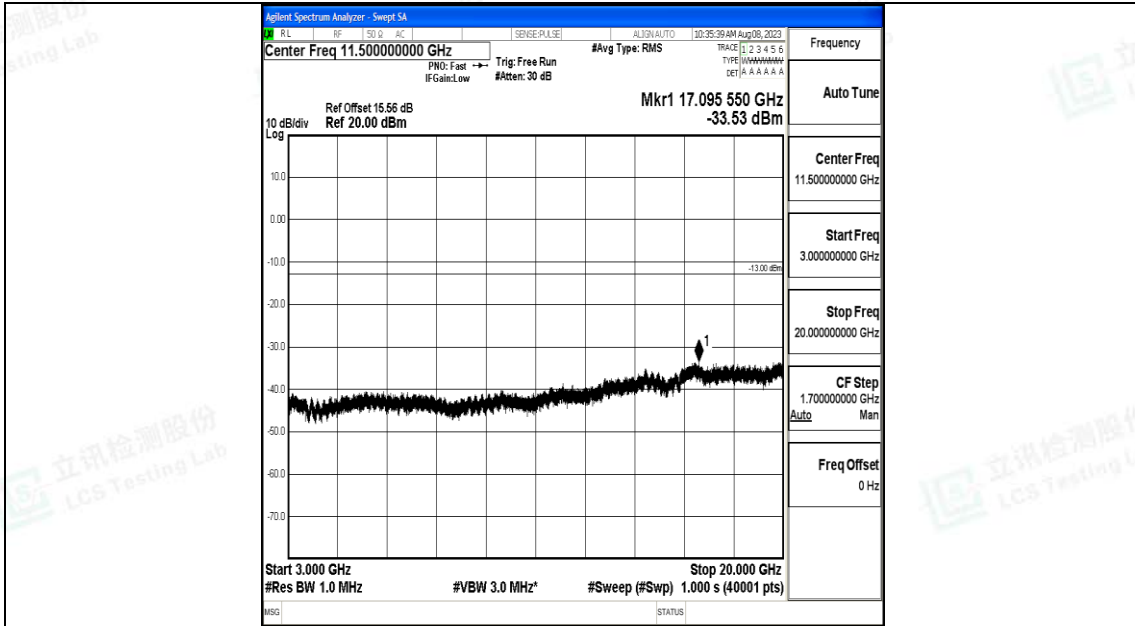

Band66_3MHz_16QAM_132322_1RB#0_3000~20000_3000~20000

Band66_3MHz_QPSK_132657_1RB#0_0.009~0.15_0.009~0.15

Band66_3MHz_QPSK_132657_1RB#0_0.15~30_0.15~30

Band66_3MHz_QPSK_132657_1RB#0_30~1000_30~1000

Band66_3MHz_QPSK_132657_1RB#0_1000~3000_1000~3000