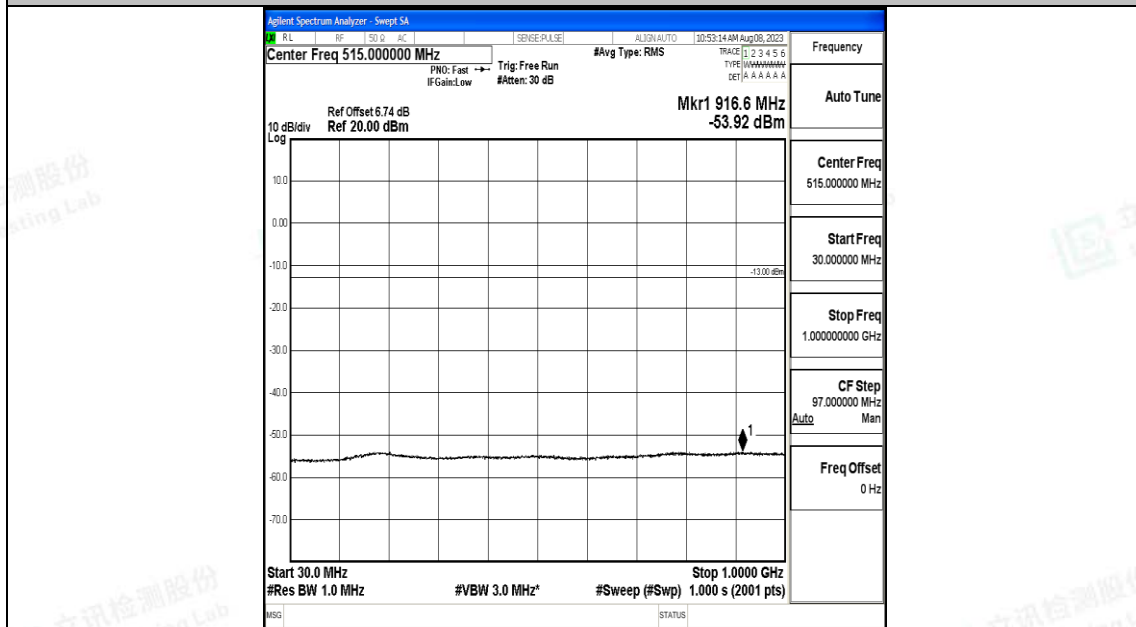

Band66_5MHz_QPSK_132322_1RB#0_3000~20000_3000~20000

Band66_5MHz_16QAM_132322_1RB#0_0.009~0.15_0.009~0.15

Band66_5MHz_16QAM_132322_1RB#0_0.15~30_0.15~30

Band66_5MHz_16QAM_132322_1RB#0_30~1000_30~1000

Band66_5MHz_16QAM_132322_1RB#0_1000~3000_1000~3000