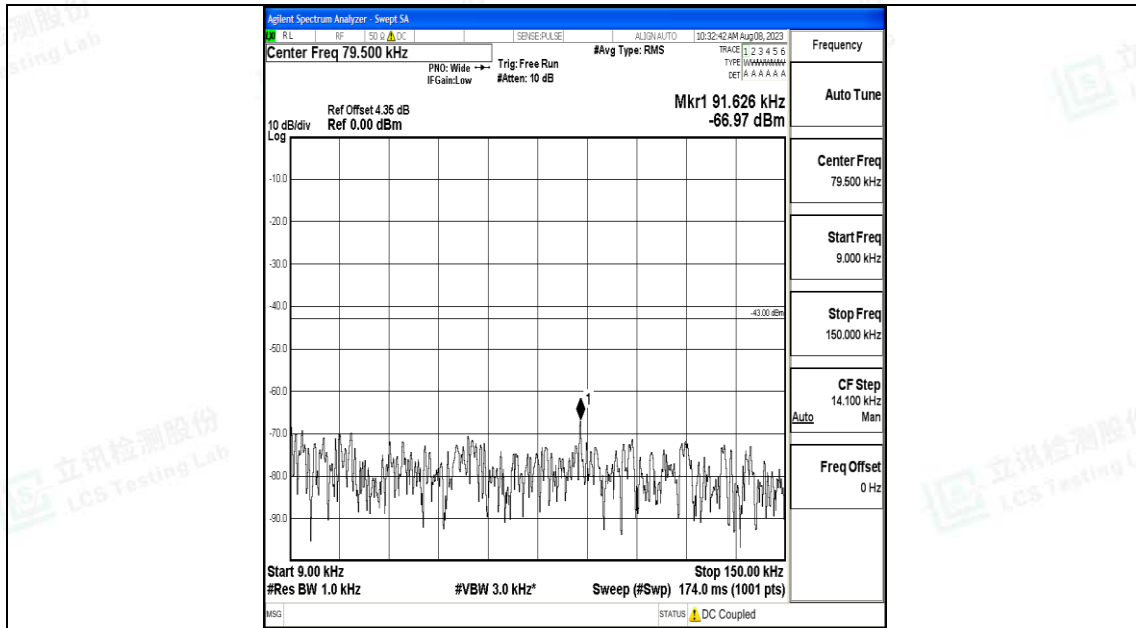

Band66_1.4MHz_16QAM_132665_1RB#0_3000~20000_3000~20000

Band66_3MHz_QPSK_131987_1RB#0_0.009~0.15_0.009~0.15