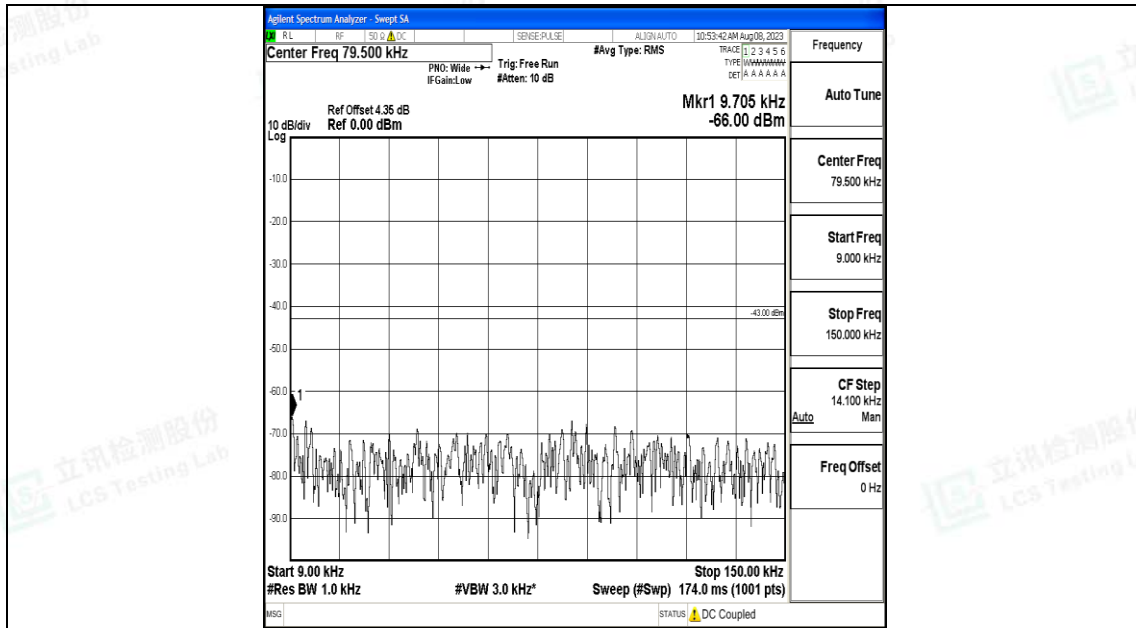

Band66_5MHz_16QAM_132322_1RB#0_3000~20000_3000~20000

Band66_5MHz_QPSK_132647_1RB#0_0.009~0.15_0.009~0.15