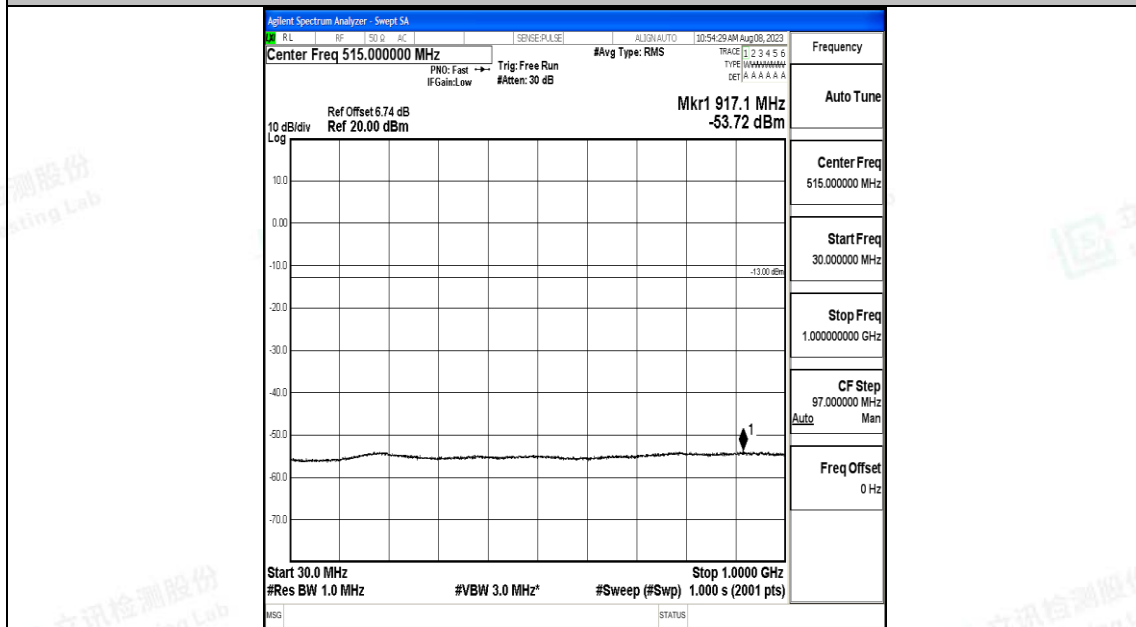

Band66_5MHz_QPSK_132647_1RB#0_3000~20000_3000~20000

Band66_5MHz_16QAM_132647_1RB#0_0.009~0.15_0.009~0.15

Band66_5MHz_16QAM_132647_1RB#0_0.15~30_0.15~30

Band66_5MHz_16QAM_132647_1RB#0_30~1000_30~1000

Band66_5MHz_16QAM_132647_1RB#0_1000~3000_1000~3000