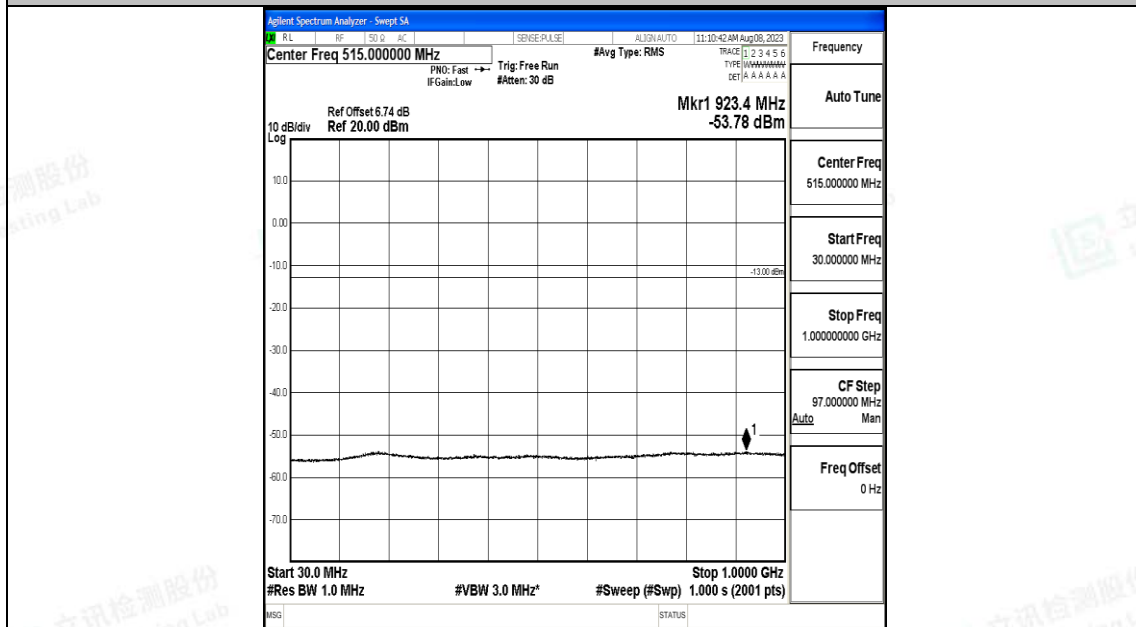

Band66_10MHz_QPSK_132322_1RB#0_3000~20000_3000~20000

Band66_10MHz_16QAM_132322_1RB#0_0.009~0.15_0.009~0.15

Band66_10MHz_16QAM_132322_1RB#0_0.15~30_0.15~30

Band66_10MHz_16QAM_132322_1RB#0_30~1000_30~1000

Band66_10MHz_16QAM_132322_1RB#0_1000~3000_1000~3000