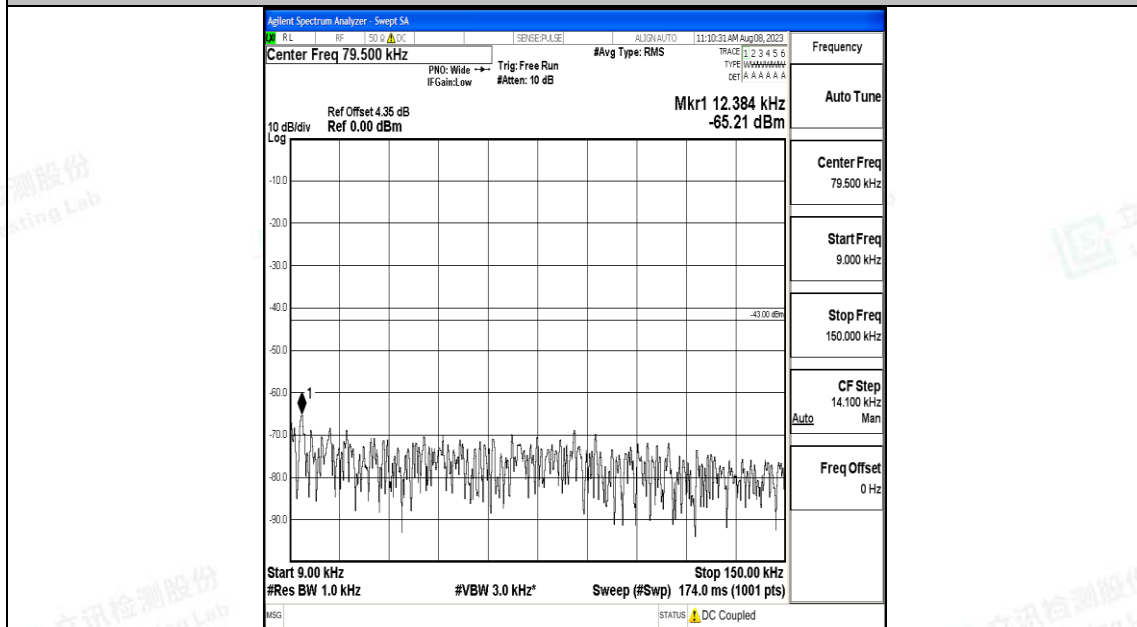

Band66_10MHz_QPSK_132322_1RB#0_3000~20000_3000~20000

Band66_10MHz_16QAM_132322_1RB#0_0.009~0.15_0.009~0.15