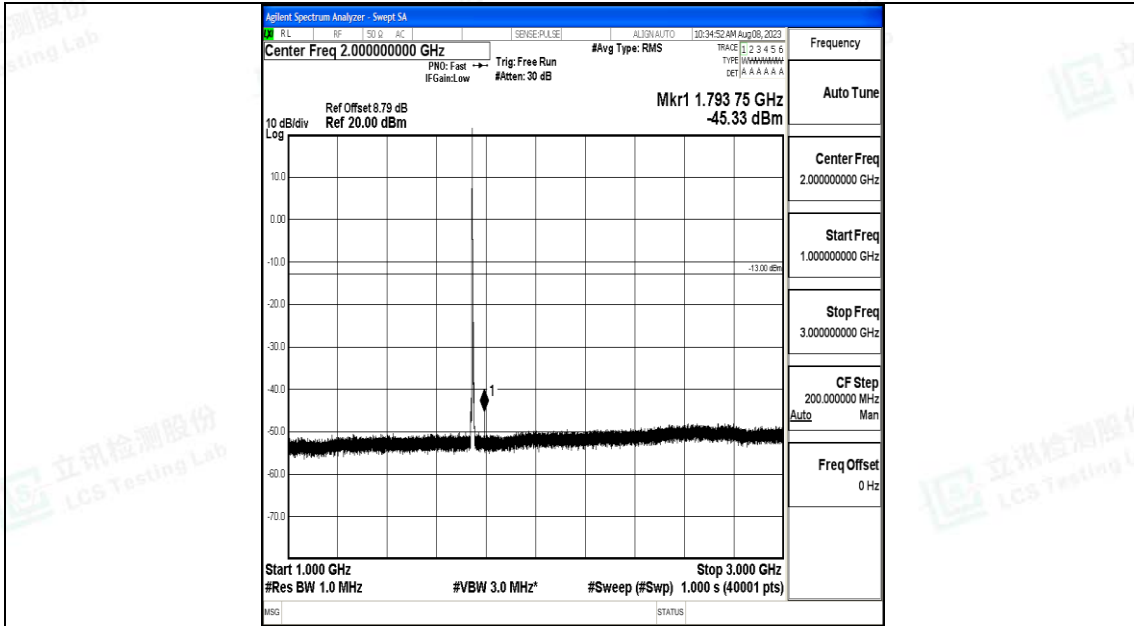

Band66_3MHz_QPSK_132322_1RB#0_3000~20000_3000~20000

Band66_3MHz_16QAM_132322_1RB#0_0.009~0.15_0.009~0.15

Band66_3MHz_16QAM_132322_1RB#0_0.15~30_0.15~30

Band66_3MHz_16QAM_132322_1RB#0_30~1000_30~1000

Band66_3MHz_16QAM_132322_1RB#0_1000~3000_1000~3000