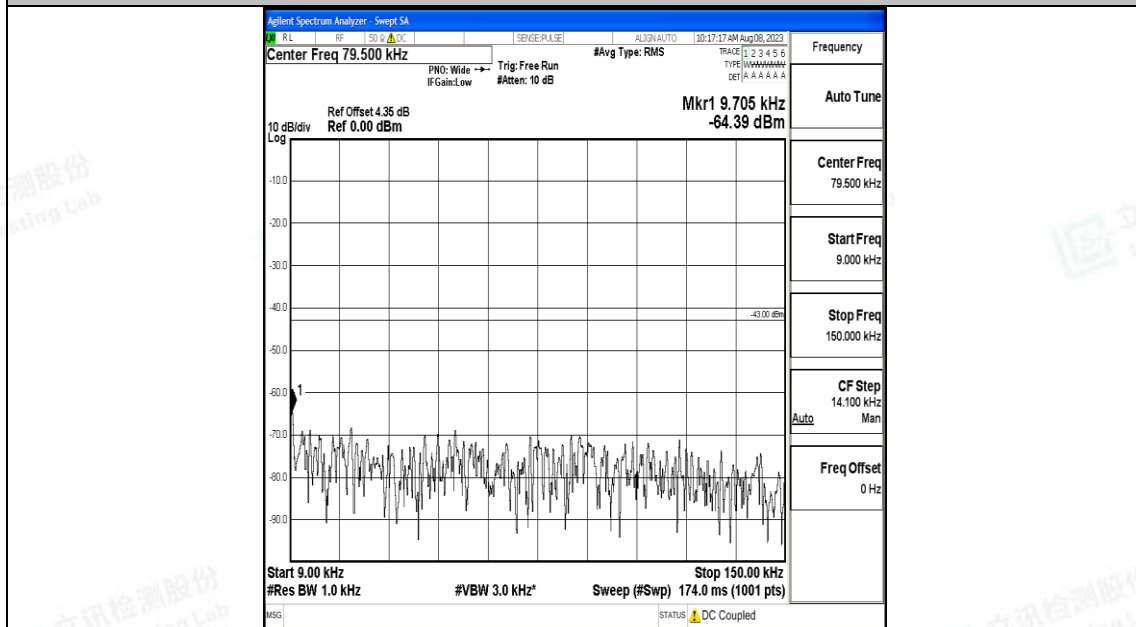

Band66_1.4MHz_QPSK_132322_1RB#0_30~1000_30~1000

Band66_1.4MHz_QPSK_132322_1RB#0_1000~3000_1000~3000

Band66_1.4MHz_QPSK_132322_1RB#0_3000~20000_3000~20000

Band66_1.4MHz_16QAM_132322_1RB#0_0.009~0.15_0.009~0.15