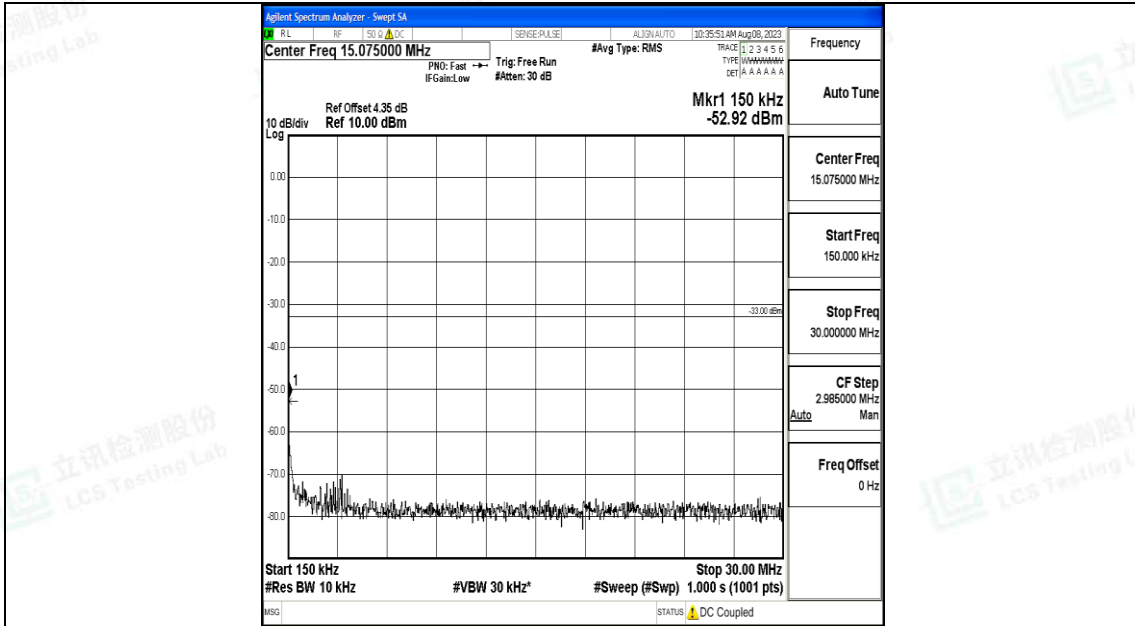

Band66_3MHz_16QAM_132657_1RB#0_0.009~0.15_0.009~0.15

Band66_3MHz_16QAM_132657_1RB#0_0.15~30_0.15~30