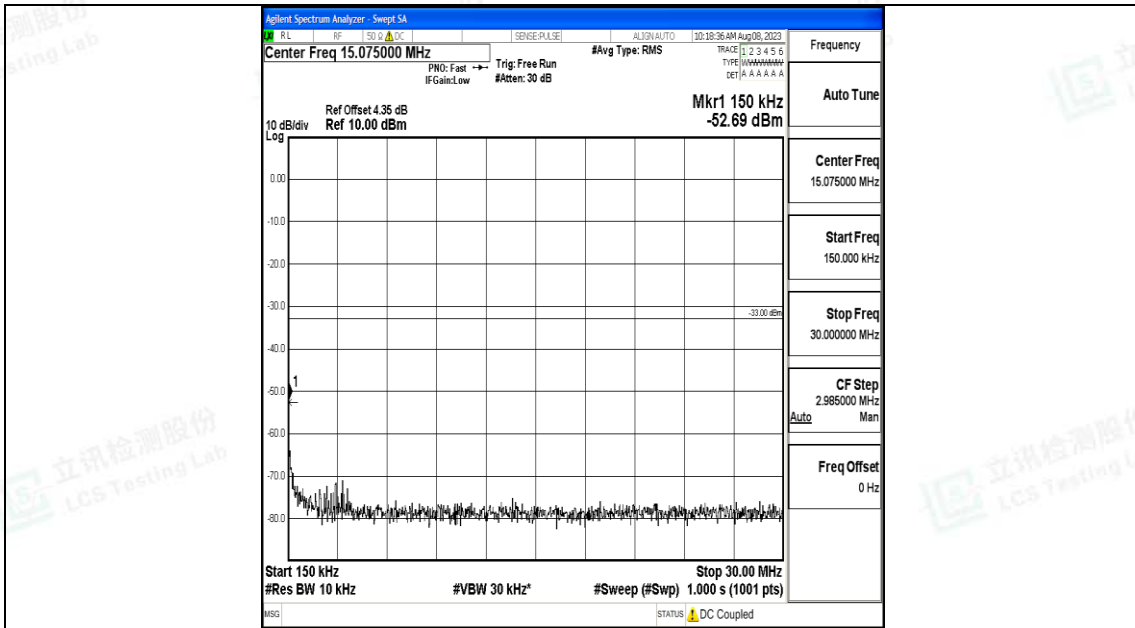

Band66_1.4MHz_16QAM_132665_1RB#0_0.009~0.15_0.009~0.15

Band66_1.4MHz_16QAM_132665_1RB#0_0.15~30_0.15~30