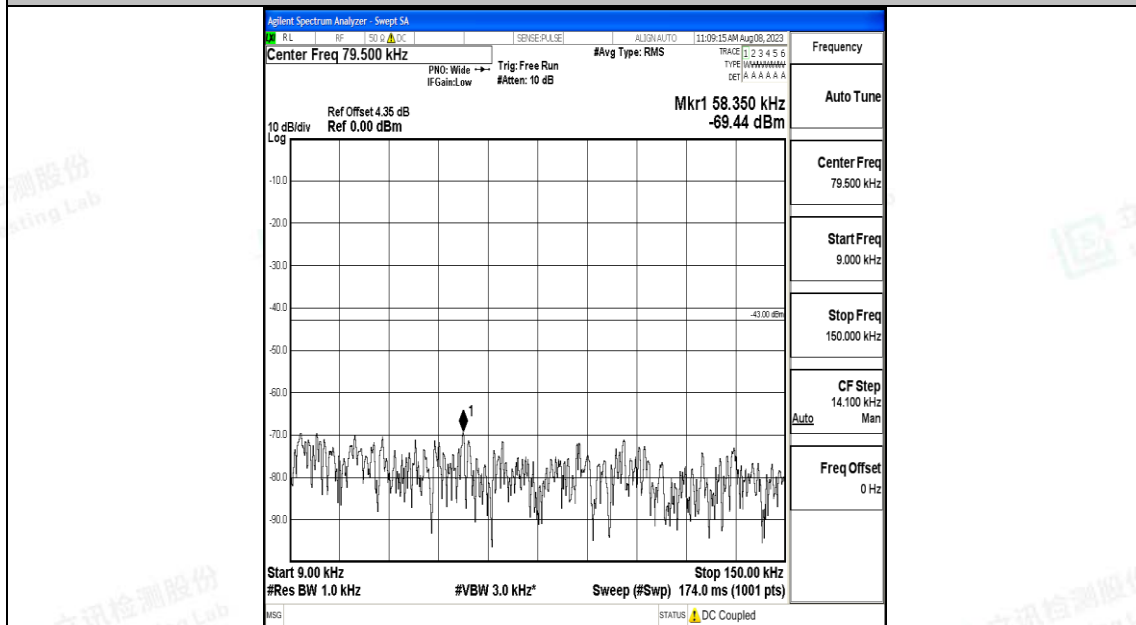

Band66_10MHz_QPSK_132022_1RB#0_3000~20000_3000~20000

Band66_10MHz_16QAM_132022_1RB#0_0.009~0.15_0.009~0.15