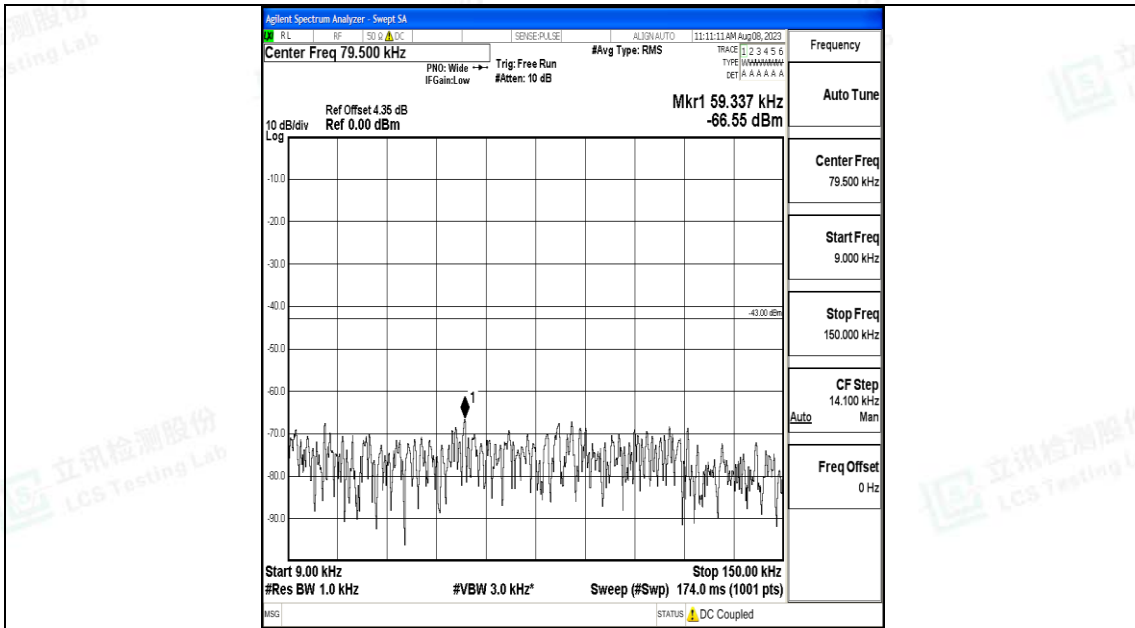

Band66_10MHz_16QAM_132322_1RB#0_3000~20000_3000~20000

Band66_10MHz_QPSK_132622_1RB#0_0.009~0.15_0.009~0.15