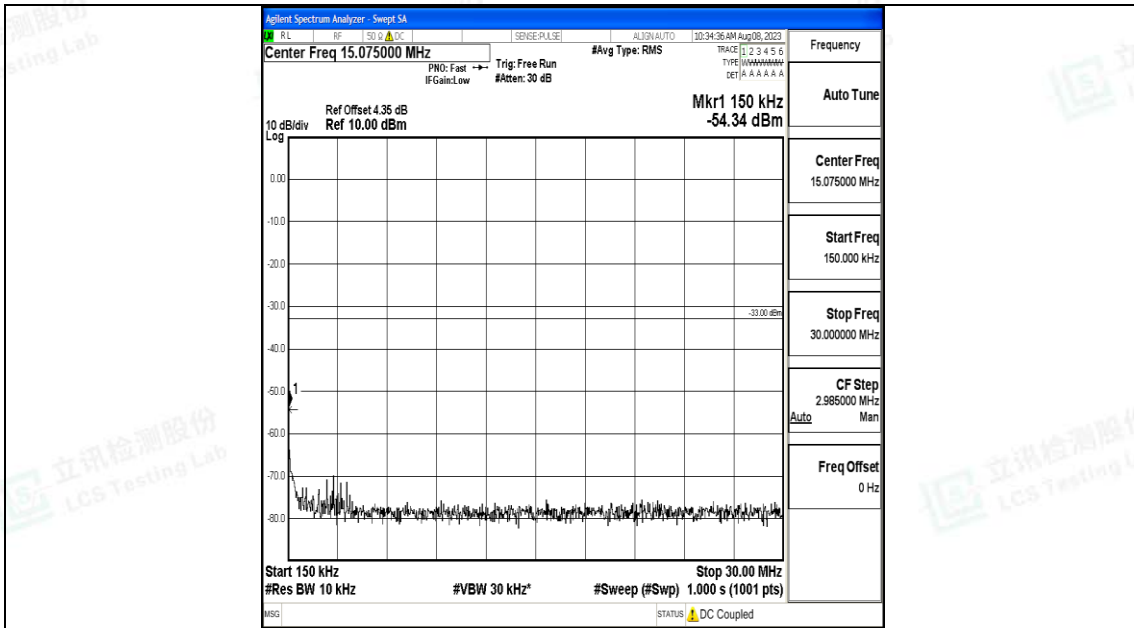

Band66_3MHz_16QAM_132322_1RB#0_0.009~0.15_0.009~0.15

Band66_3MHz_16QAM_132322_1RB#0_0.15~30_0.15~30