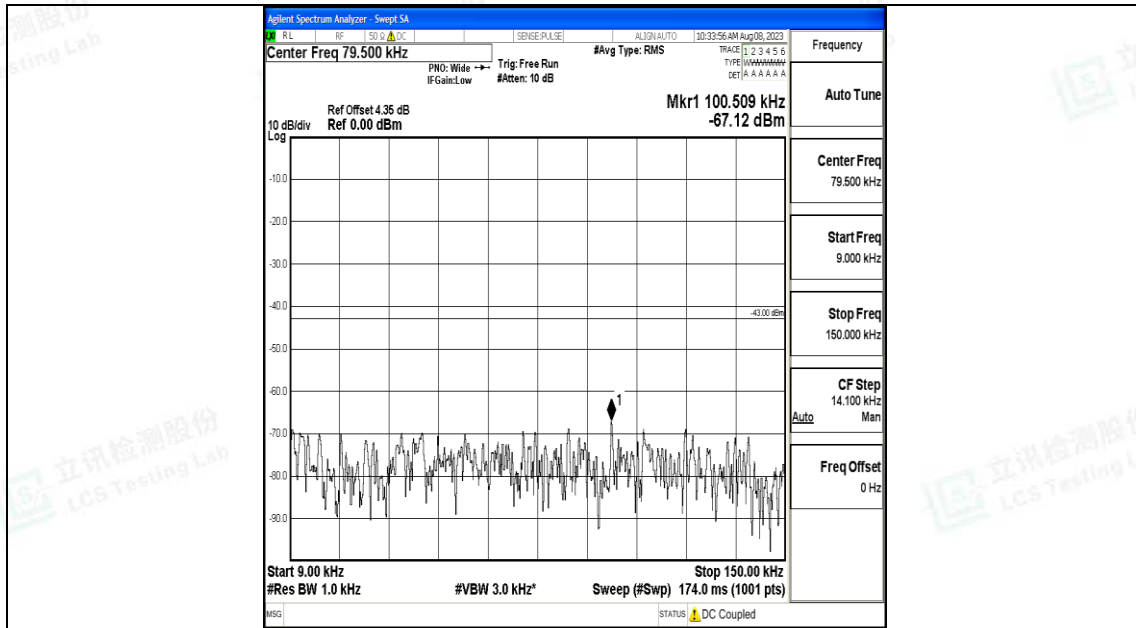

Band66_3MHz_16QAM_131987_1RB#0_3000~20000_3000~20000

Band66_3MHz_QPSK_132322_1RB#0_0.009~0.15_0.009~0.15