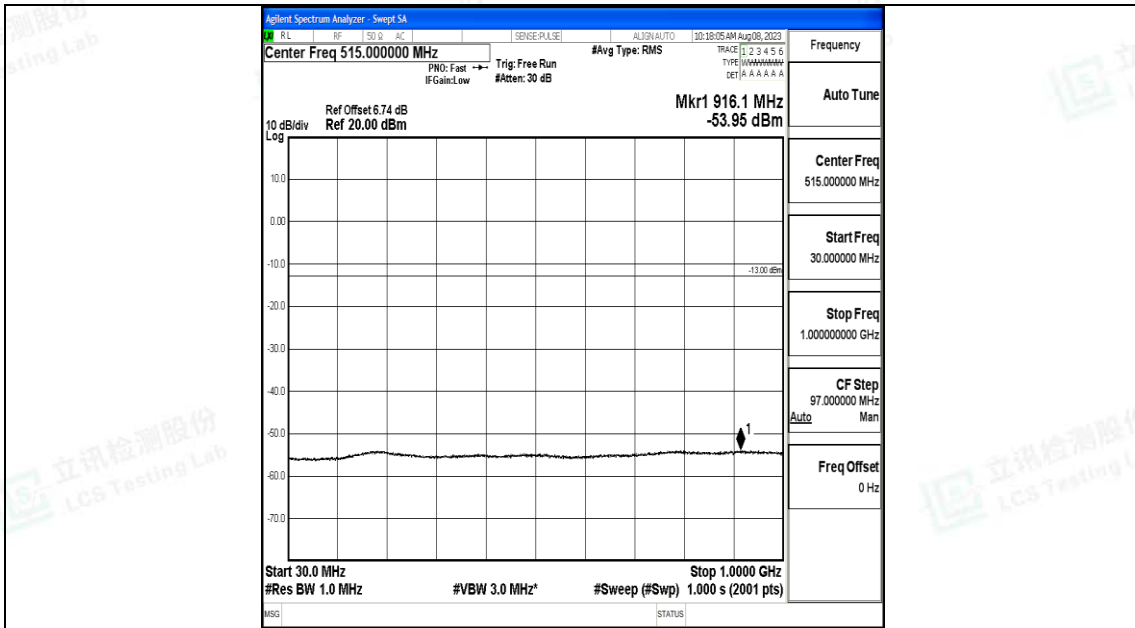

Band66_1.4MHz_QPSK_132665_1RB#0_0.009~0.15_0.009~0.15

Band66_1.4MHz_QPSK_132665_1RB#0_0.15~30_0.15~30

Band66_1.4MHz_QPSK_132665_1RB#0_30~1000_30~1000

Band66_1.4MHz_QPSK_132665_1RB#0_1000~3000_1000~3000

Band66_1.4MHz_QPSK_132665_1RB#0_3000~20000_3000~20000