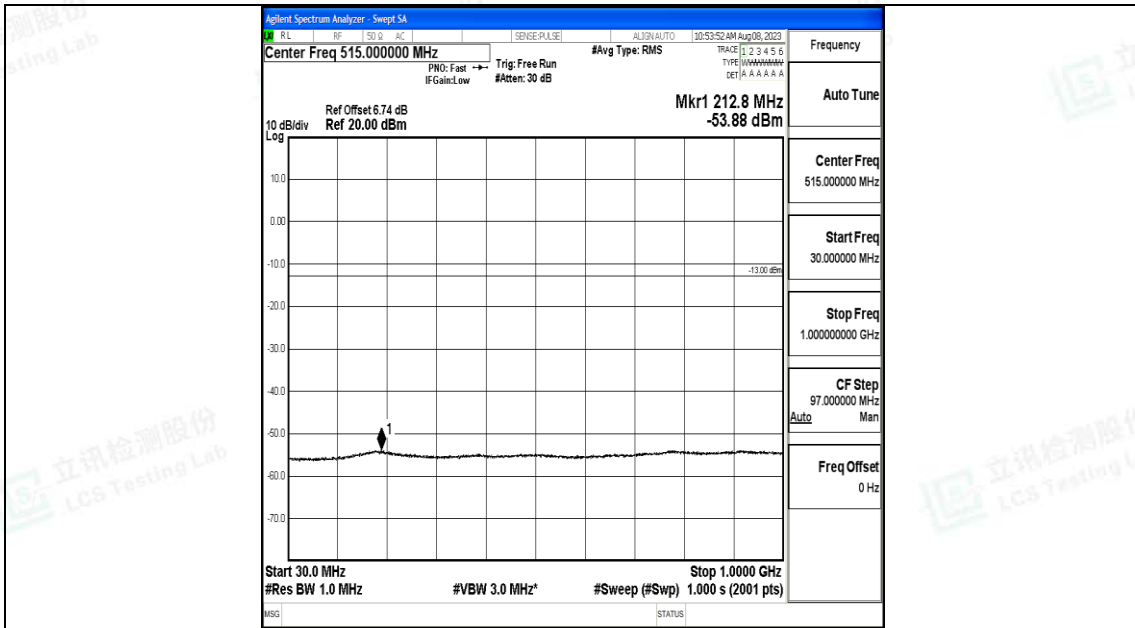

Band66_5MHz_16QAM_132322_1RB#0_3000~20000_3000~20000

Band66_5MHz_QPSK_132647_1RB#0_0.009~0.15_0.009~0.15

Band66_5MHz_QPSK_132647_1RB#0_0.15~30_0.15~30

Band66_5MHz_QPSK_132647_1RB#0_30~1000_30~1000

Band66_5MHz_QPSK_132647_1RB#0_1000~3000_1000~3000