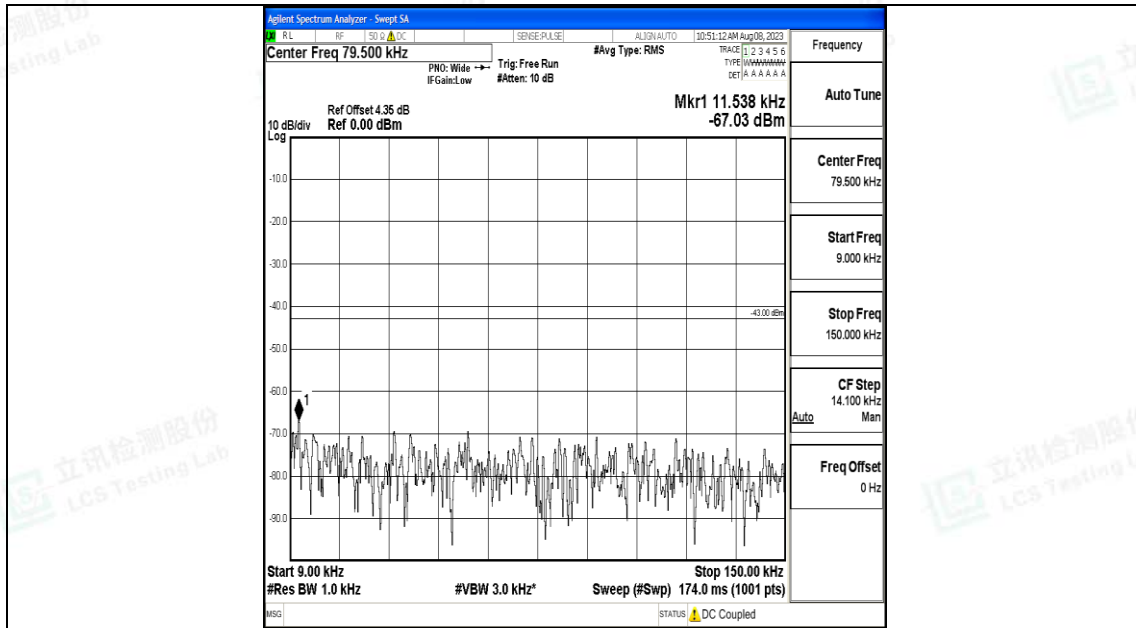

Band66_3MHz_16QAM_132657_1RB#0_3000~20000_3000~20000

Band66_5MHz_QPSK_131997_1RB#0_0.009~0.15_0.009~0.15