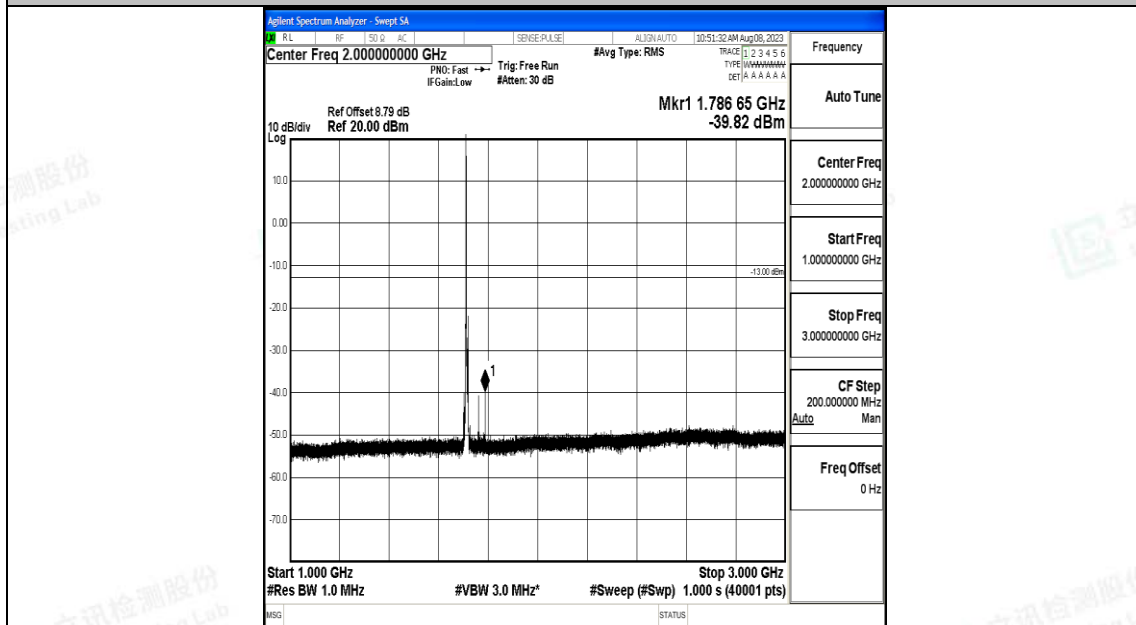

Band66_3MHz_16QAM_132657_1RB#0_3000~20000_3000~20000

Band66_5MHz_QPSK_131997_1RB#0_0.009~0.15_0.009~0.15

Band66_5MHz_QPSK_131997_1RB#0_0.15~30_0.15~30

Band66_5MHz_QPSK_131997_1RB#0_30~1000_30~1000

Band66_5MHz_QPSK_131997_1RB#0_1000~3000_1000~3000