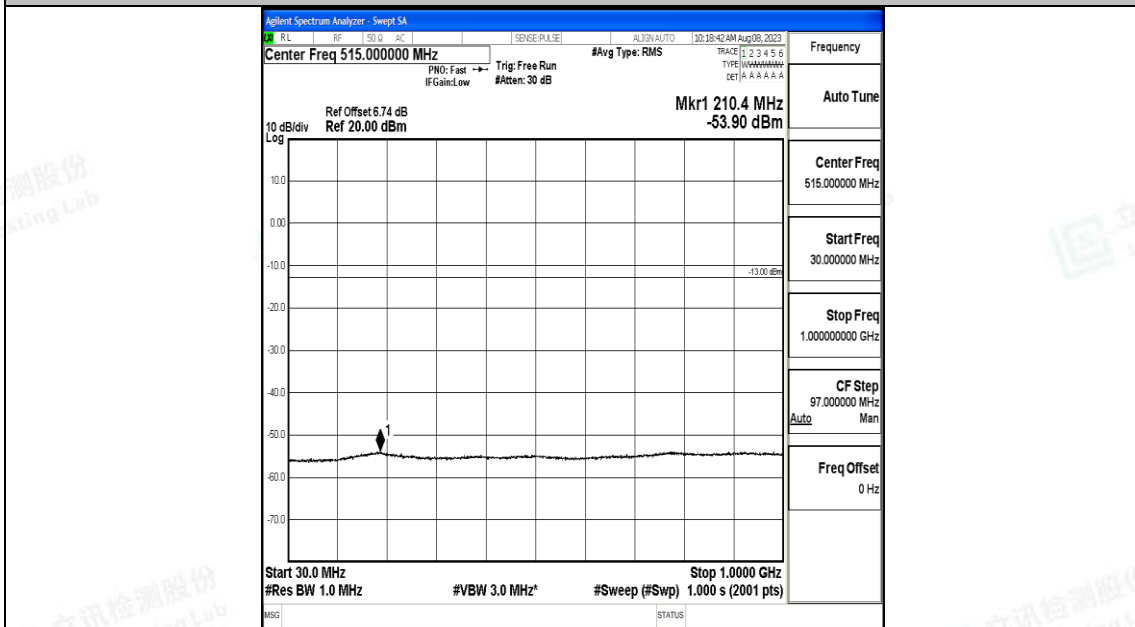

Band66_1.4MHz_16QAM_132665_1RB#0_0.15~30_0.15~30

Band66_1.4MHz_16QAM_132665_1RB#0_30~1000_30~1000