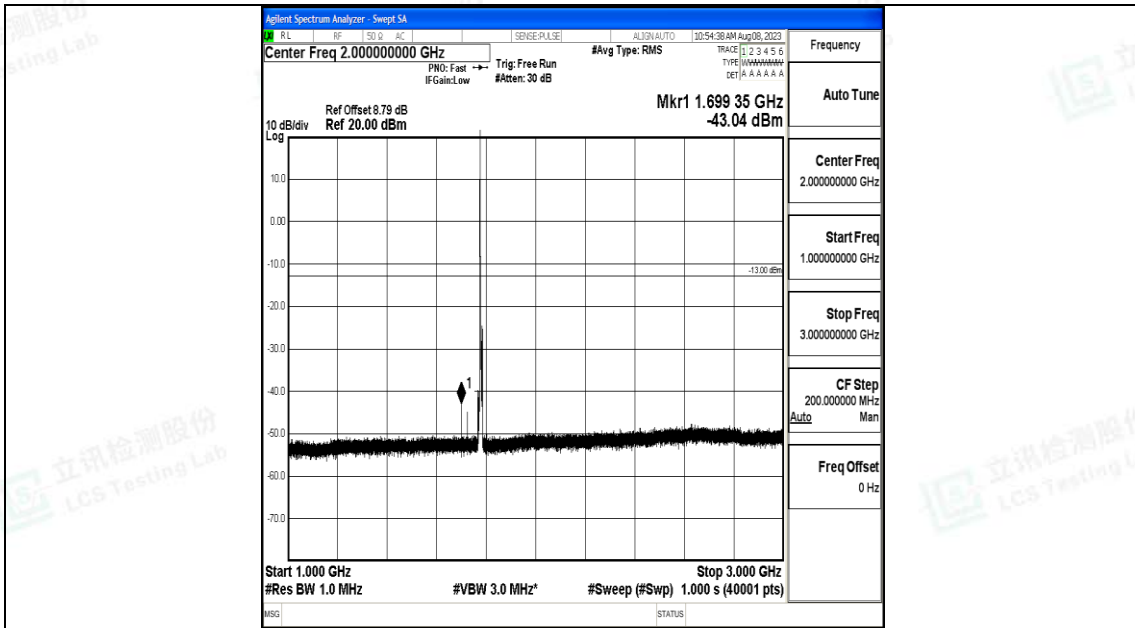

Band66_5MHz_QPSK_132647_1RB#0_3000~20000_3000~20000

Band66_5MHz_16QAM_132647_1RB#0_0.009~0.15_0.009~0.15

Band66_5MHz_16QAM_132647_1RB#0_0.15~30_0.15~30

Band66_5MHz_16QAM_132647_1RB#0_30~1000_30~1000

Band66_5MHz_16QAM_132647_1RB#0_1000~3000_1000~3000