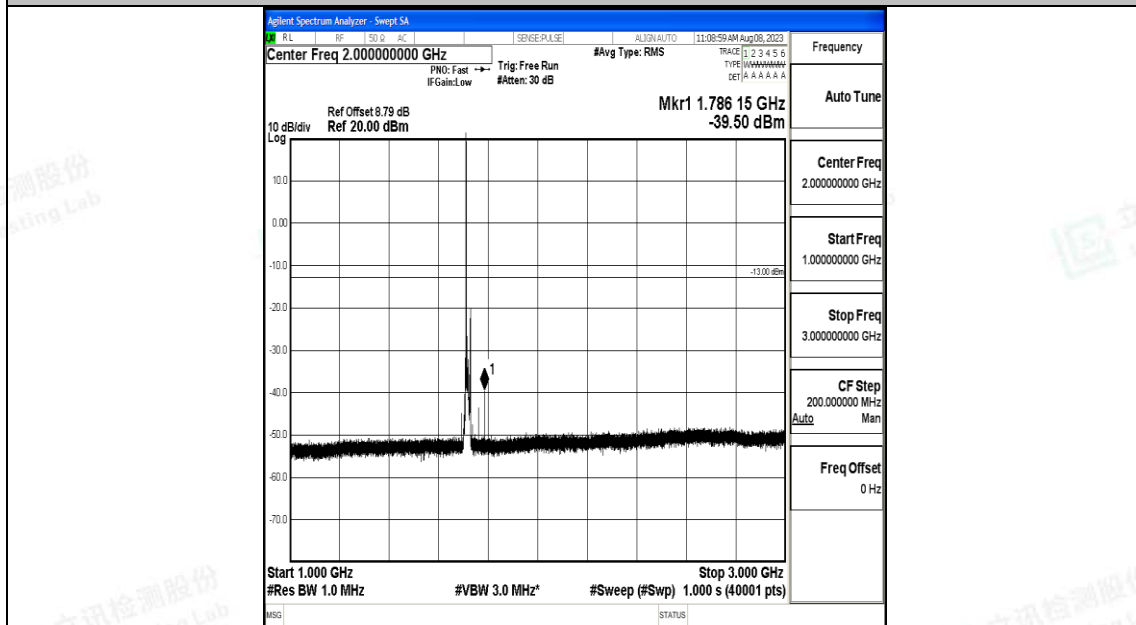

Band66_5MHz_16QAM_132647_1RB#0_3000~20000_3000~20000

Band66_10MHz_QPSK_132022_1RB#0_0.009~0.15_0.009~0.15

Band66_10MHz_QPSK_132022_1RB#0_0.15~30_0.15~30

Band66_10MHz_QPSK_132022_1RB#0_30~1000_30~1000

Band66_10MHz_QPSK_132022_1RB#0_1000~3000_1000~3000