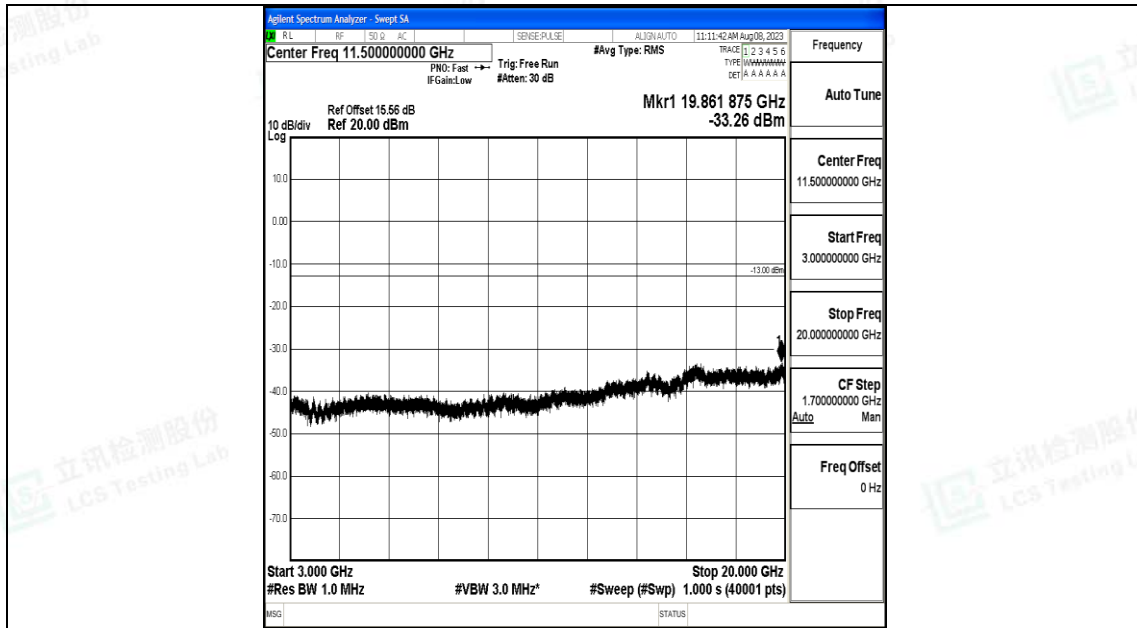

Band66_10MHz_16QAM_132322_1RB#0_3000~20000_3000~20000

Band66_10MHz_QPSK_132622_1RB#0_0.009~0.15_0.009~0.15

Band66_10MHz_QPSK_132622_1RB#0_0.15~30_0.15~30

Band66_10MHz_QPSK_132622_1RB#0_30~1000_30~1000

Band66_10MHz_QPSK_132622_1RB#0_1000~3000_1000~3000