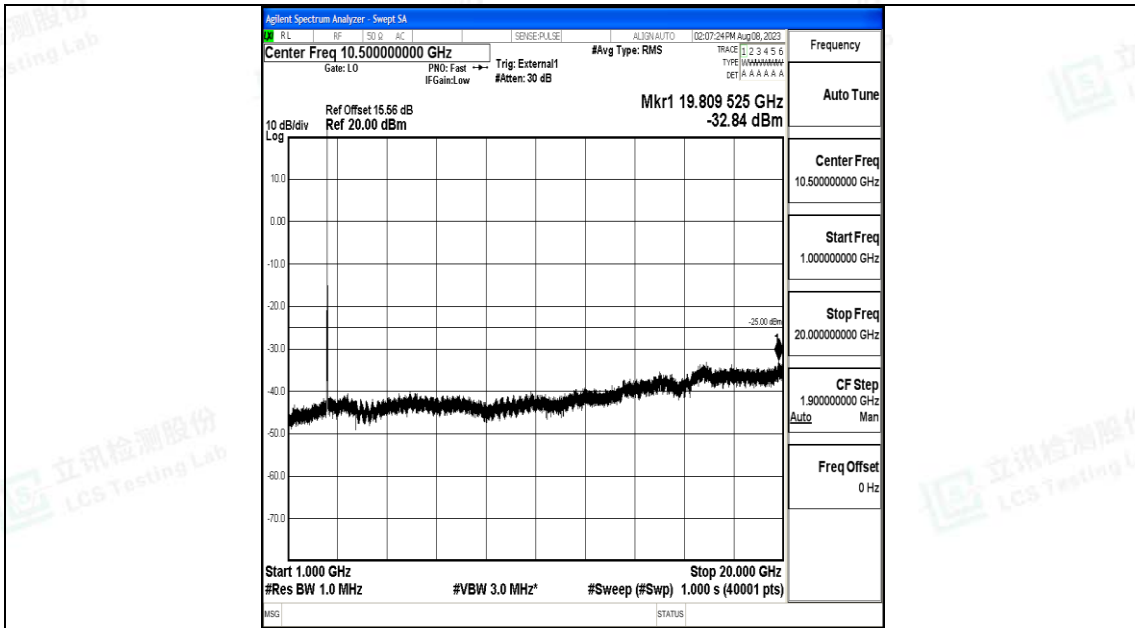

Band41_15MHz_16QAM_39725_1RB#0_30~1000_30~1000

Band41_15MHz_16QAM_39725_1RB#0_1000~20000_1000~20000