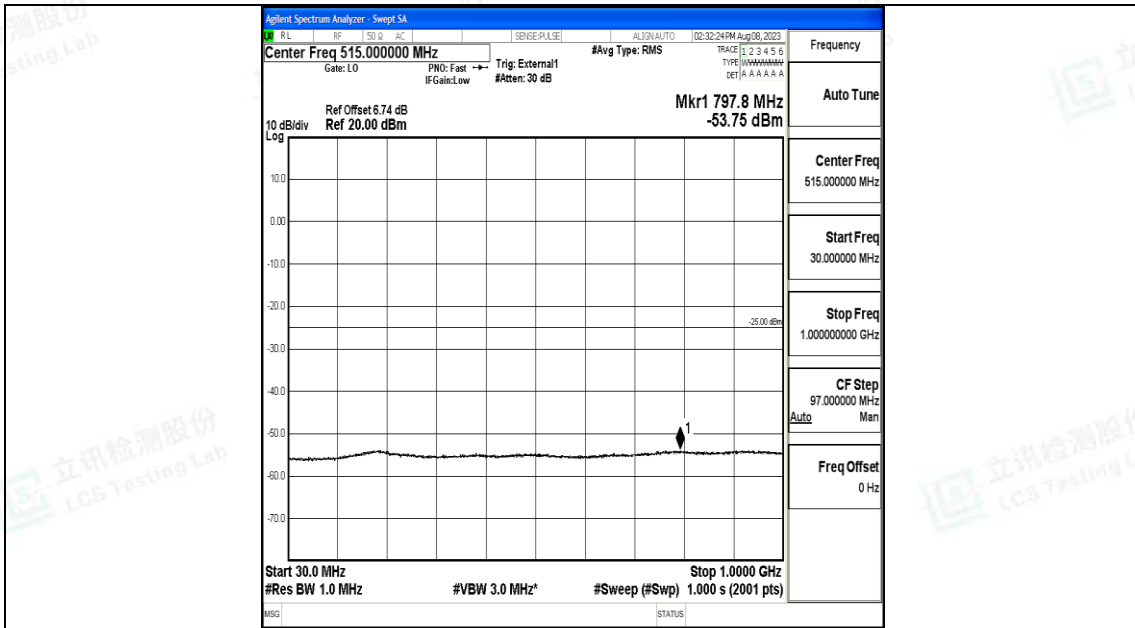

Band41_20MHz_QPSK_40620_1RB#0_0.15~30_0.15~30

Band41_20MHz_QPSK_40620_1RB#0_30~1000_30~1000