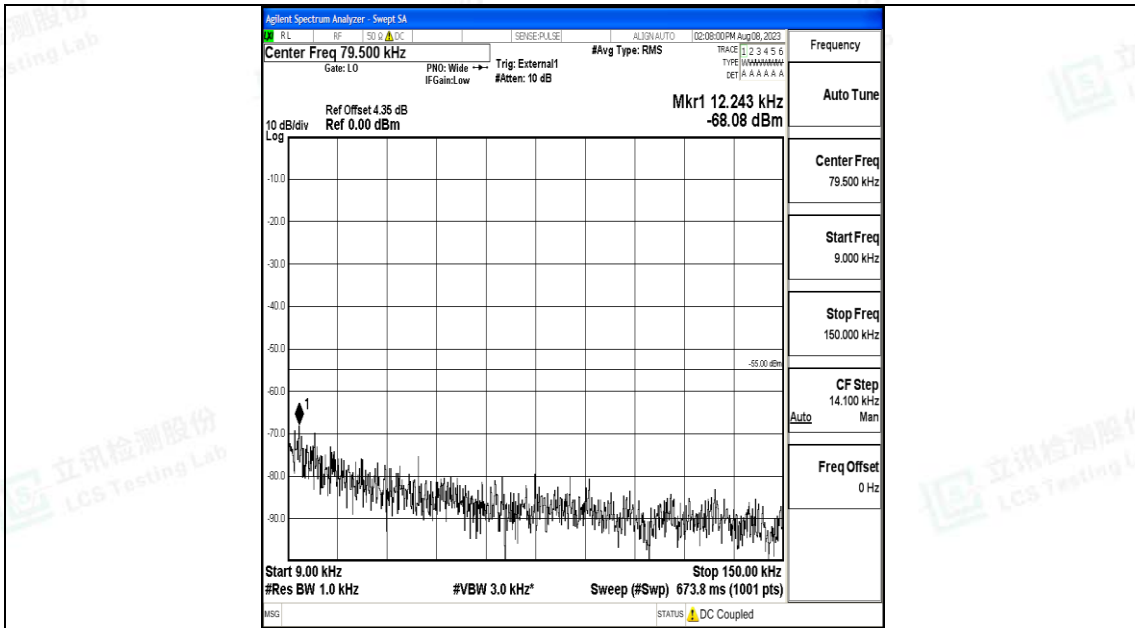

Band41_15MHz_16QAM_39725_1RB#0_30~1000_30~1000

Band41_15MHz_16QAM_39725_1RB#0_1000~20000_1000~20000

Band41_15MHz_16QAM_39725_1RB#0_20000~27000_20000~27000

Band41_15MHz_QPSK_40620_1RB#0_0.009~0.15_0.009~0.15