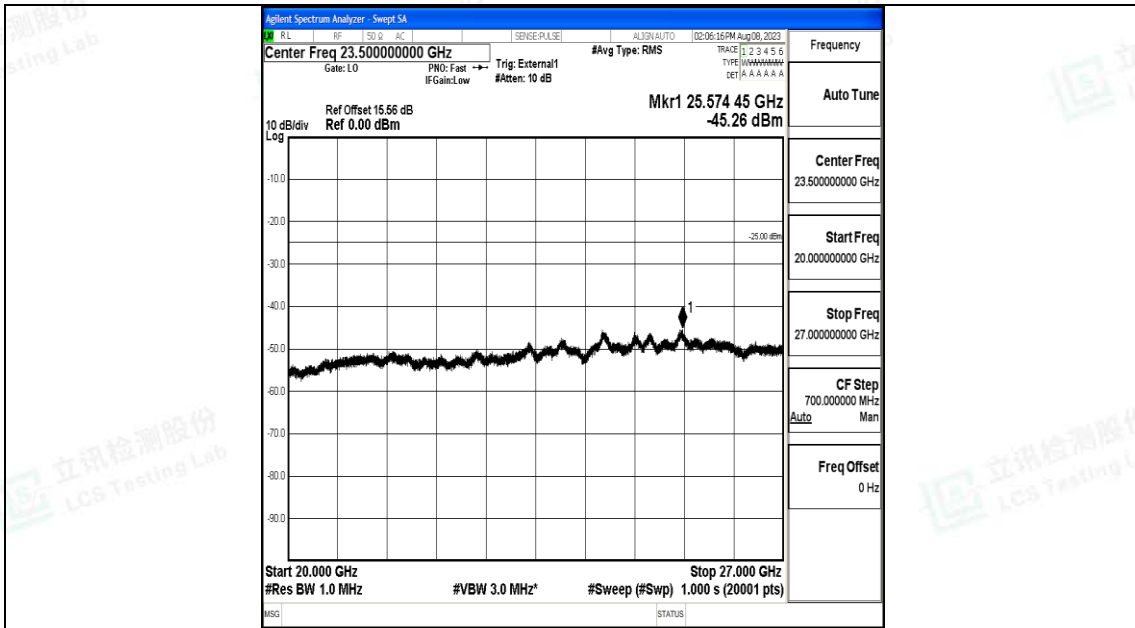

Band41_15MHz_QPSK_39725_1RB#0_1000~20000_1000~20000

Band41_15MHz_QPSK_39725_1RB#0_2000~27000_2000~27000