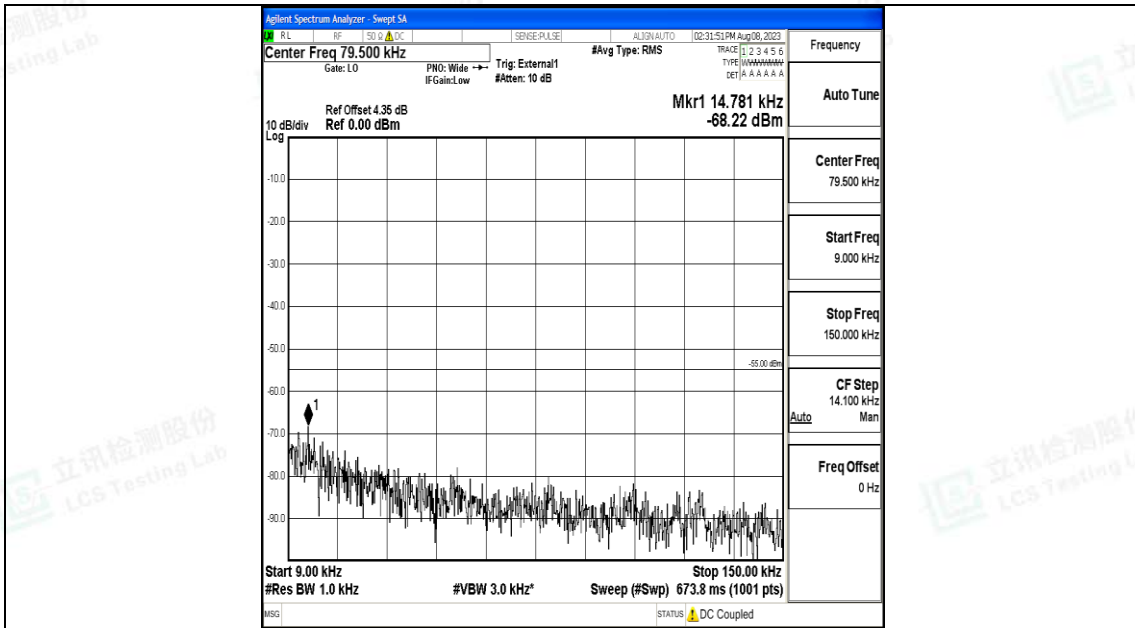

Band41_20MHz_16QAM_39750_1RB#0_0.15~30_0.15~30

Band41_20MHz_16QAM_39750_1RB#0_30~1000_30~1000

Band41_20MHz_16QAM_39750_1RB#0_1000~20000_1000~20000

Band41_20MHz_16QAM_39750_1RB#0_20000~27000_20000~27000

Band41_20MHz_QPSK_40620_1RB#0_0.009~0.15_0.009~0.15