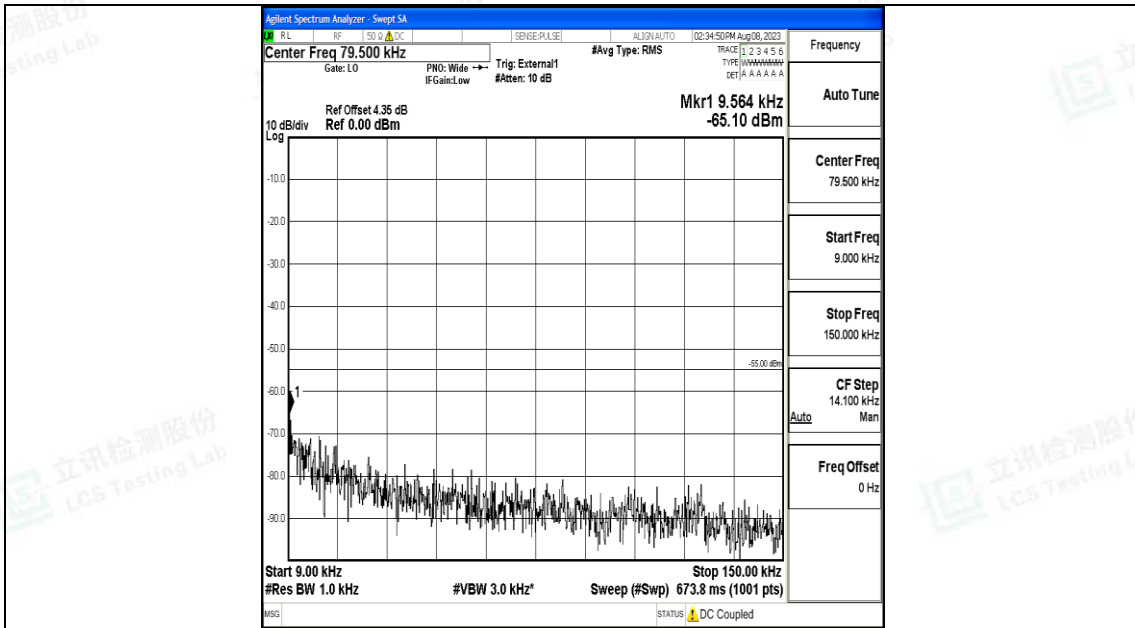

Band41_20MHz_16QAM_40620_1RB#0_0.15~30_0.15~30

Band41_20MHz_16QAM_40620_1RB#0_30~1000_30~1000

Band41_20MHz_16QAM_40620_1RB#0_1000~20000_1000~20000

Band41_20MHz_16QAM_40620_1RB#0_20000~27000_20000~27000

Band41_20MHz_QPSK_41490_1RB#0_0.009~0.15_0.009~0.15