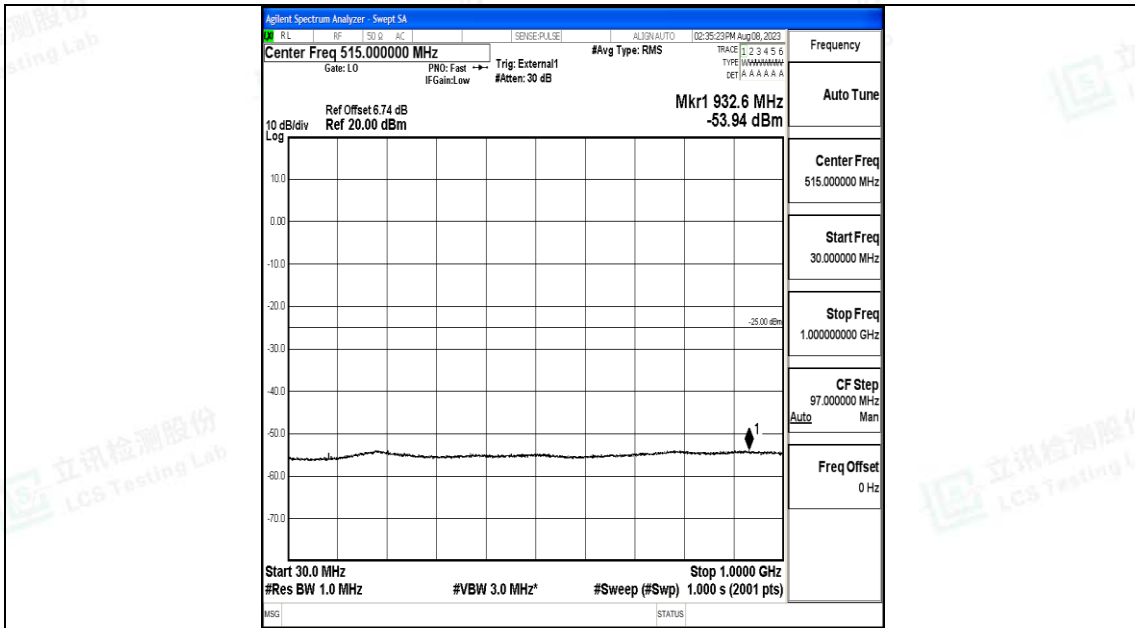

Band41_20MHz_QPSK_41490_1RB#0_0.15~30_0.15~30

Band41_20MHz_QPSK_41490_1RB#0_30~1000_30~1000