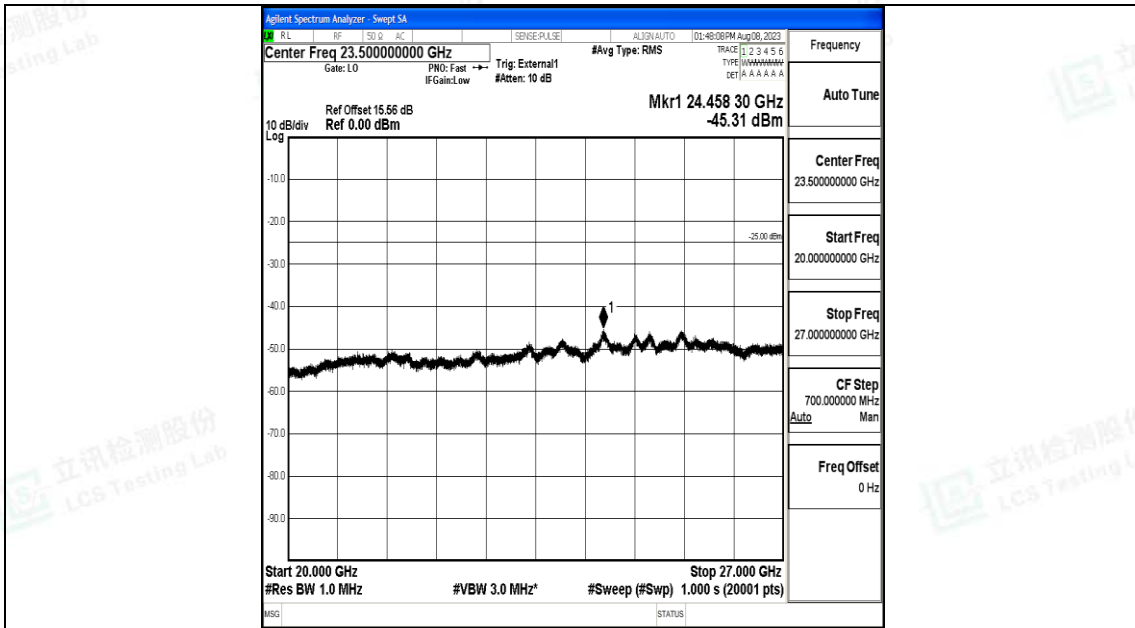

Band41_10MHz_QPSK_41540_1RB#0_0.15~30_0.15~30

Band41_10MHz_QPSK_41540_1RB#0_30~1000_30~1000

Band41_10MHz_QPSK_41540_1RB#0_1000~20000_1000~20000

Band41_10MHz_16QAM_41540_1RB#0_0.15~30_0.15~30

Band41_10MHz_16QAM_41540_1RB#0_30~1000_30~1000