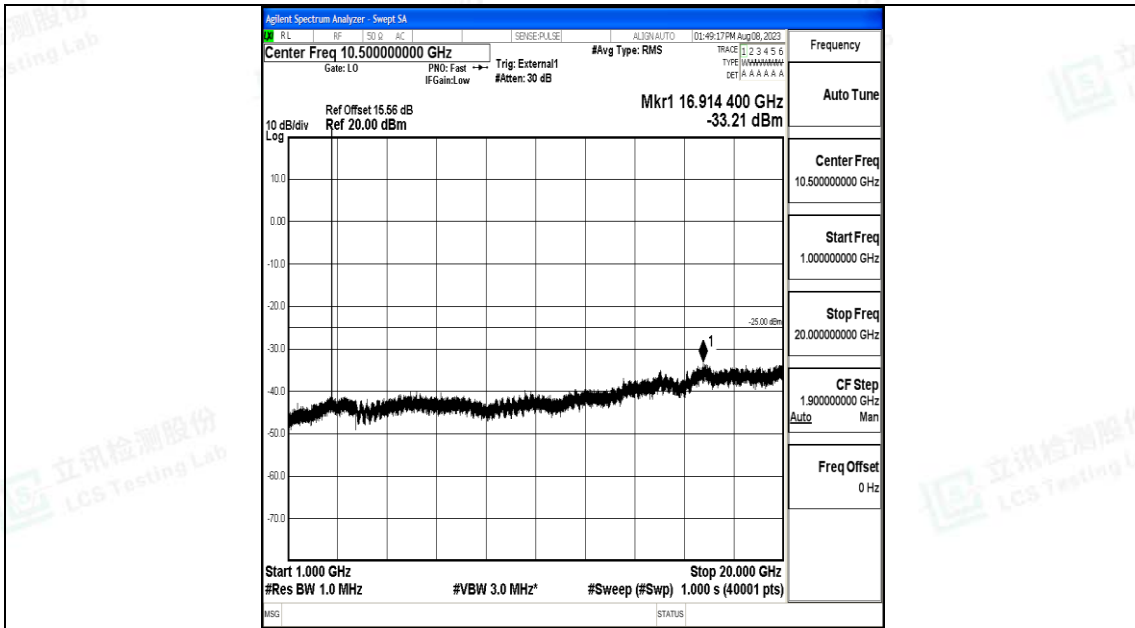

Band41_10MHz_QPSK_41540_1RB#0_0.15~30_0.15~30

Band41_10MHz_QPSK_41540_1RB#0_30~1000_30~1000

Band41_10MHz_QPSK_41540_1RB#0_1000~20000_1000~20000

Band41_10MHz_16QAM_41540_1RB#0_0.15~30_0.15~30

Band41_10MHz_16QAM_41540_1RB#0_30~1000_30~1000