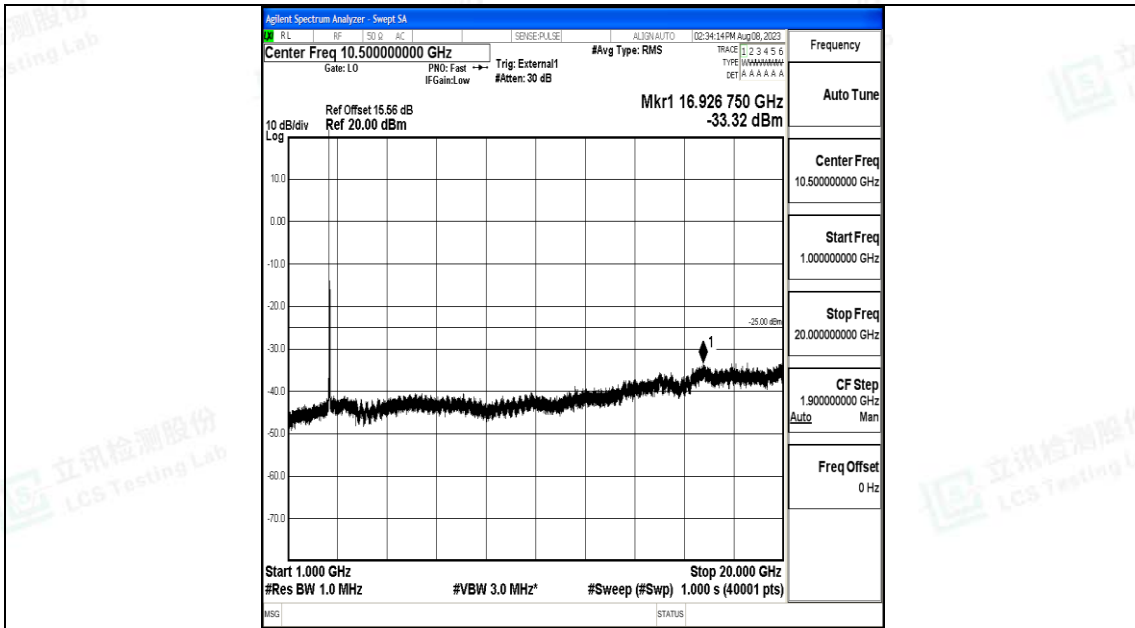

Band41_20MHz_16QAM_40620_1RB#0_30~1000_30~1000

Band41_20MHz_16QAM_40620_1RB#0_1000~20000_1000~20000