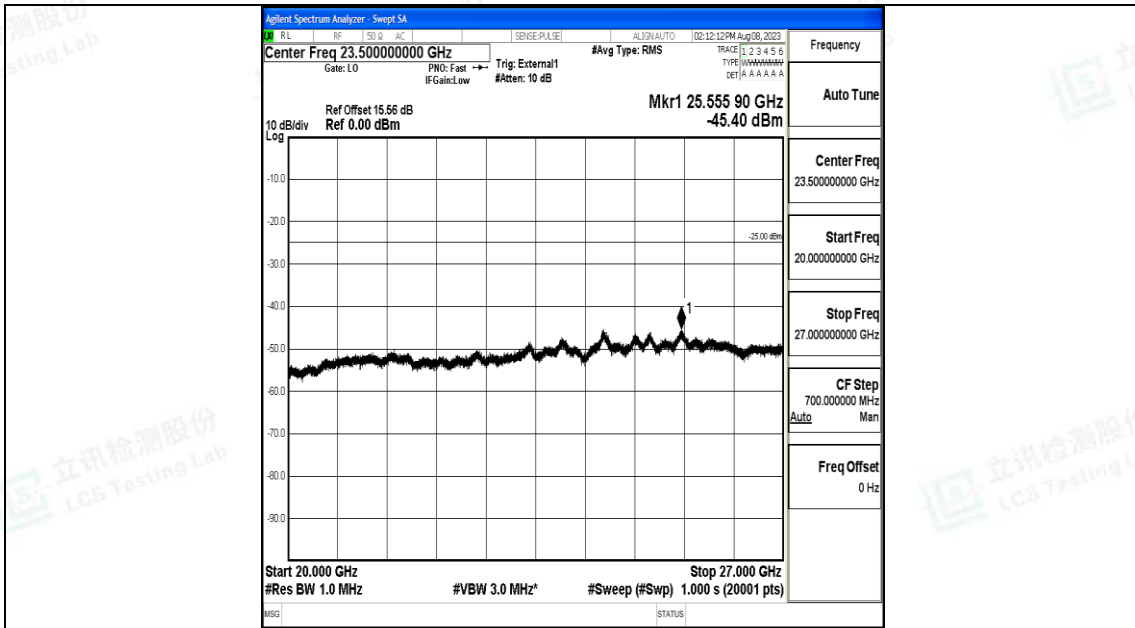

Band41_15MHz_QPSK_41515_1RB#0_0.15~30_0.15~30

Band41_15MHz_QPSK_41515_1RB#0_30~1000_30~1000

Band41_15MHz_QPSK_41515_1RB#0_1000~20000_1000~20000

Band41_15MHz_QPSK_41515_1RB#0_20000~27000_20000~27000

Band41_15MHz_16QAM_41515_1RB#0_0.009~0.15_0.009~0.15