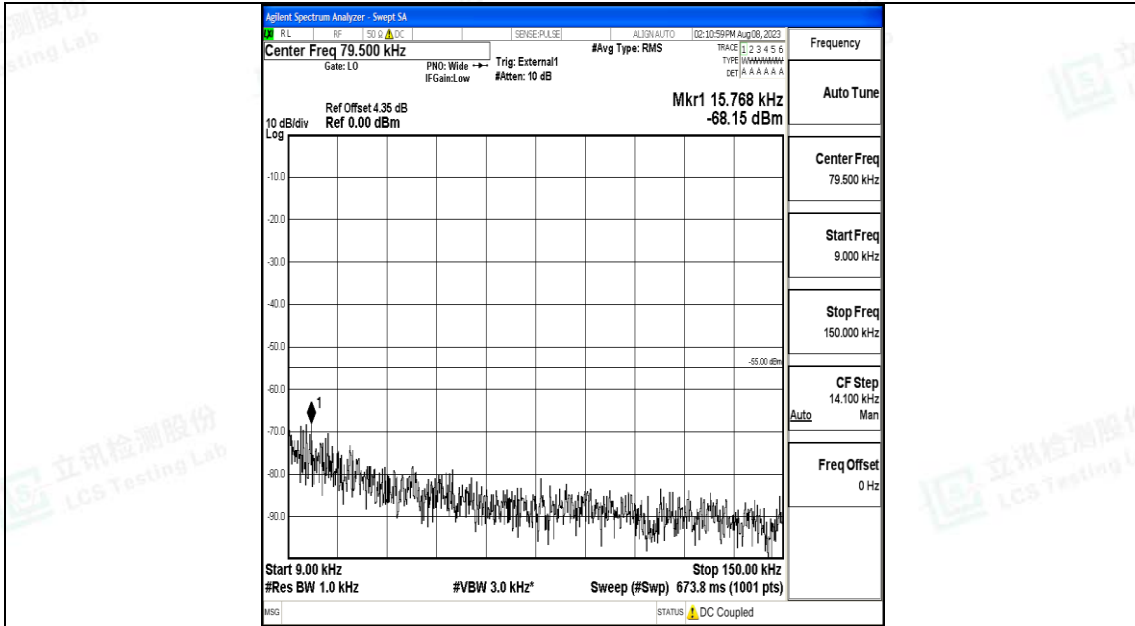

Band41_15MHz_16QAM_40620_1RB#0_0.15~30_0.15~30

Band41_15MHz_16QAM_40620_1RB#0_30~1000_30~1000

Band41_15MHz_16QAM_40620_1RB#0_1000~20000_1000~20000

Band41_15MHz_16QAM_40620_1RB#0_20000~27000_20000~27000

Band41_15MHz_QPSK_41515_1RB#0_0.009~0.15_0.009~0.15