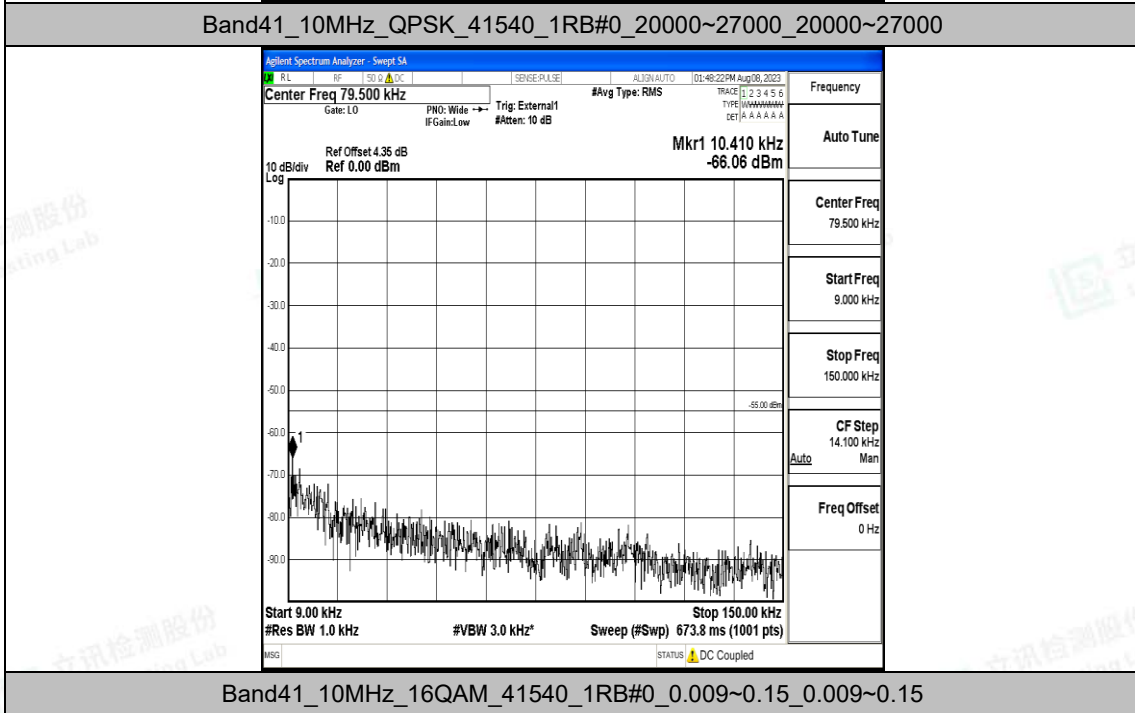

Band41_10MHz_QPSK_41540_1RB#0_0.15~30_0.15~30

Band41_10MHz_QPSK_41540_1RB#0_30~1000_30~1000

Band41_10MHz_QPSK_41540_1RB#0_1000~20000_1000~20000

Band41_10MHz_16QAM_41540_1RB#0_0.15~30_0.15~30

Band41_10MHz_16QAM_41540_1RB#0_30~1000_30~1000