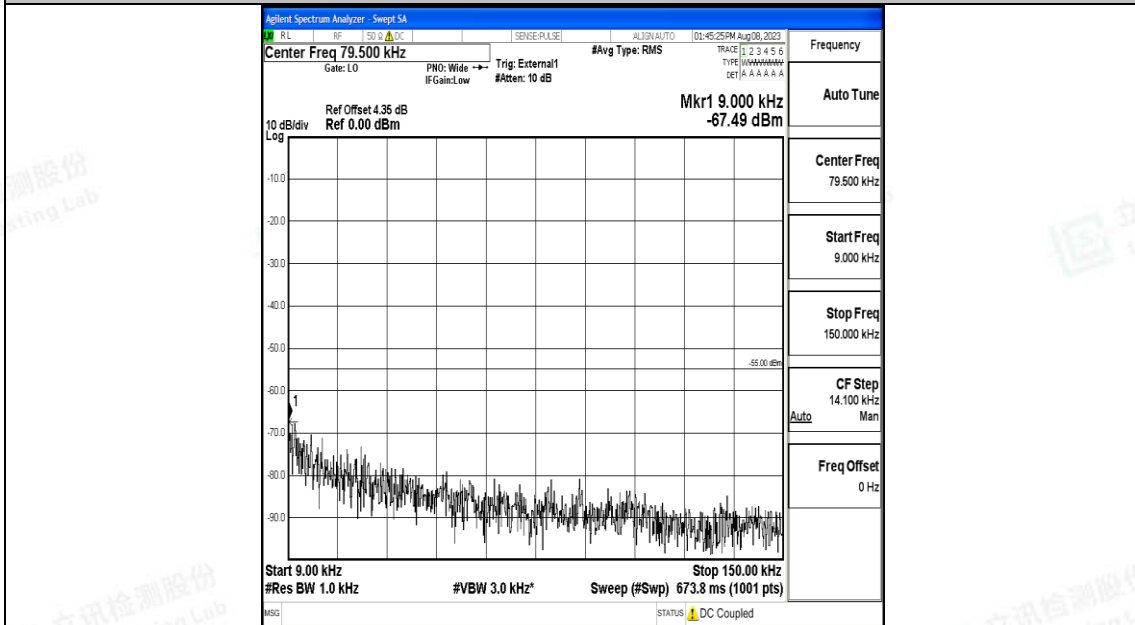

Band41_10MHz_QPSK_40620_1RB#0_30~1000_30~1000

Band41_10MHz_QPSK_40620_1RB#0_1000~20000_1000~20000

Band41_10MHz_QPSK_40620_1RB#0_20000~27000_20000~27000

Band41_10MHz_16QAM_40620_1RB#0_0.009~0.15_0.009~0.15