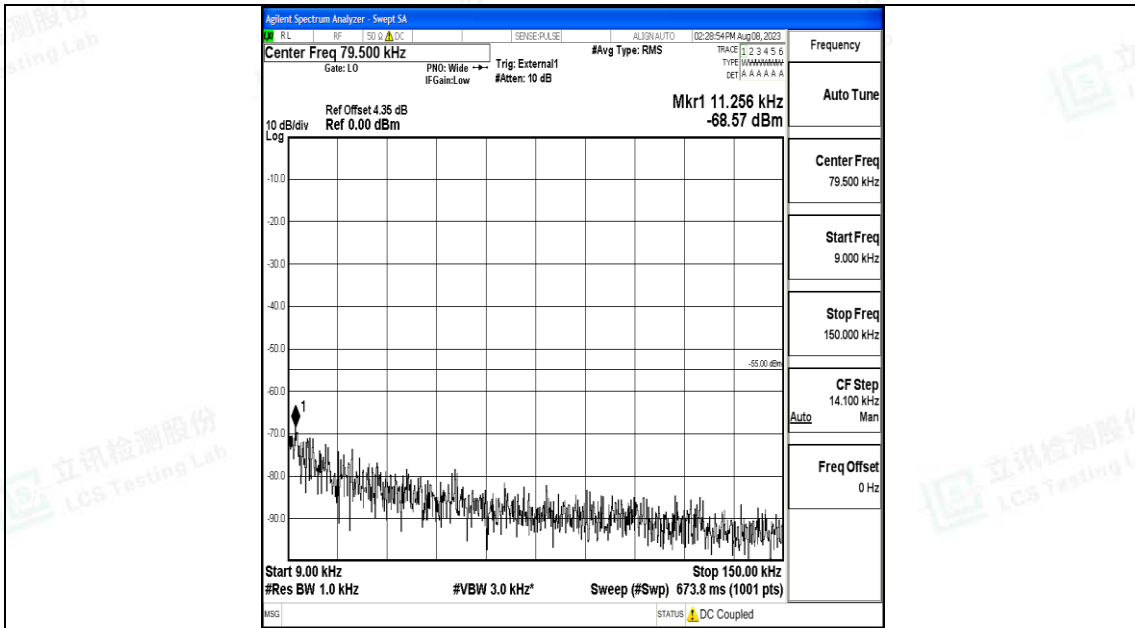

Band41_15MHz_16QAM_41515_1RB#0_0.15~30_0.15~30

Band41_15MHz_16QAM_41515_1RB#0_30~1000_30~1000

Band41_15MHz_16QAM_41515_1RB#0_1000~20000_1000~20000

Band41_15MHz_16QAM_41515_1RB#0_20000~27000_20000~27000

Band41_20MHz_QPSK_39750_1RB#0_0.009~0.15_0.009~0.15