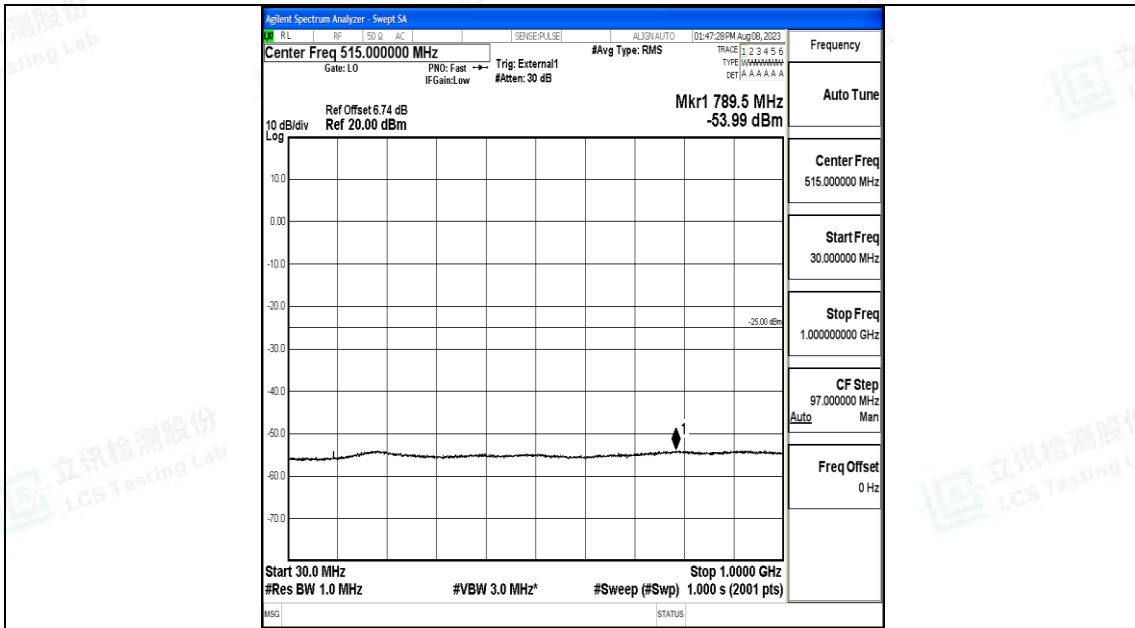

Band41_10MHz_QPSK_41540_1RB#0_0.15~30_0.15~30

Band41_10MHz_QPSK_41540_1RB#0_30~1000_30~1000