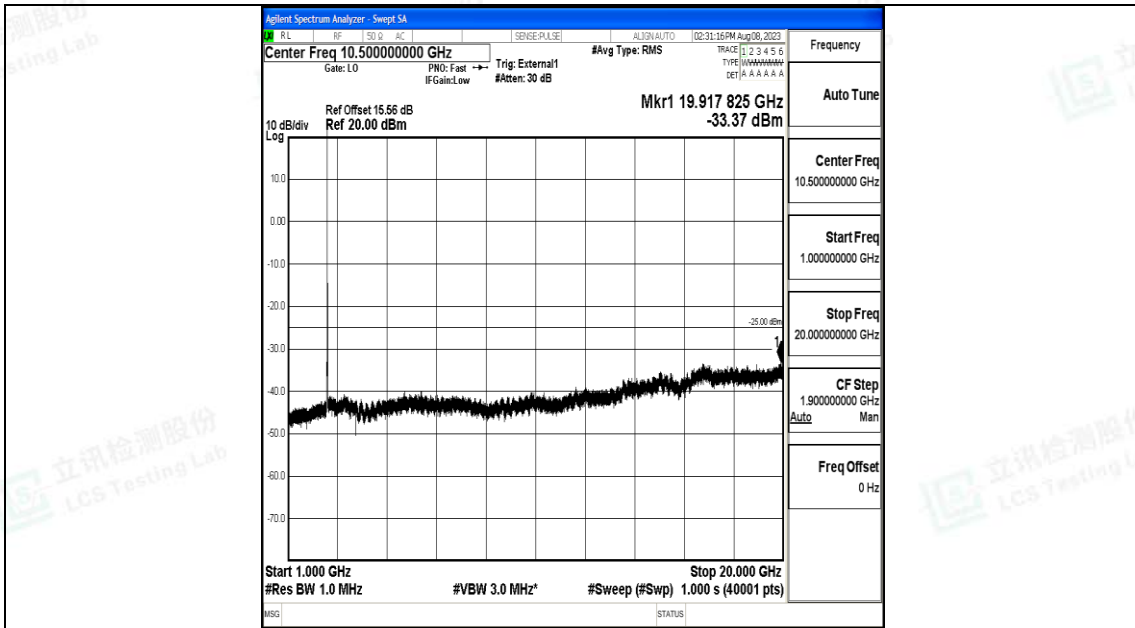

Band41_20MHz_16QAM_39750_1RB#0_30~1000_30~1000

Band41_20MHz_16QAM_39750_1RB#0_1000~20000_1000~20000