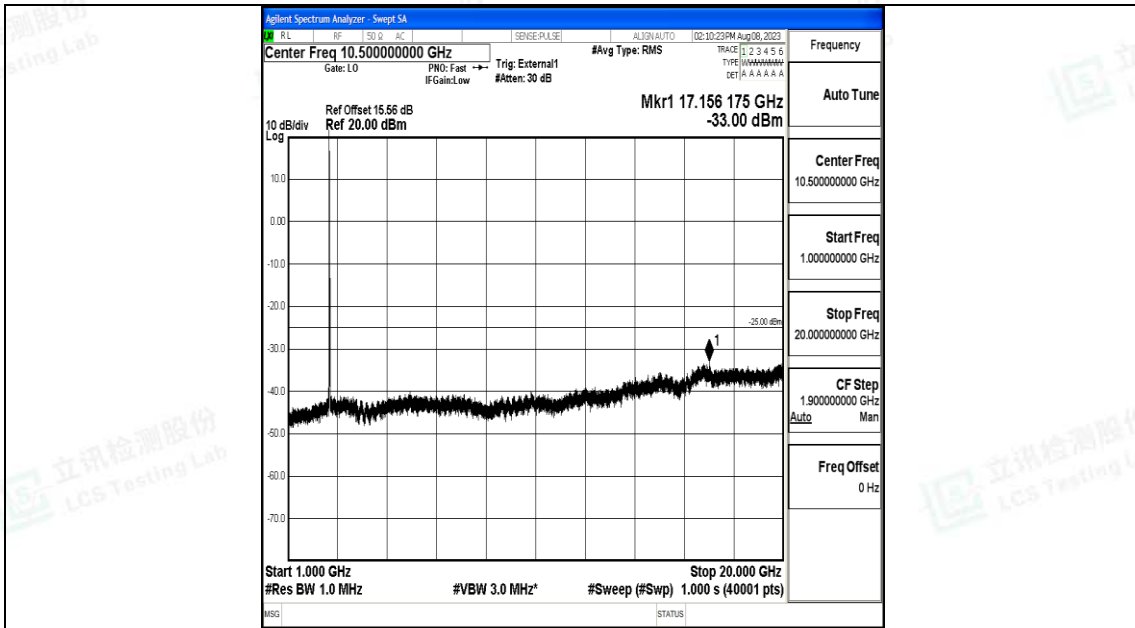

Band41_15MHz_16QAM_40620_1RB#0_30~1000_30~1000

Band41_15MHz_16QAM_40620_1RB#0_1000~20000_1000~20000