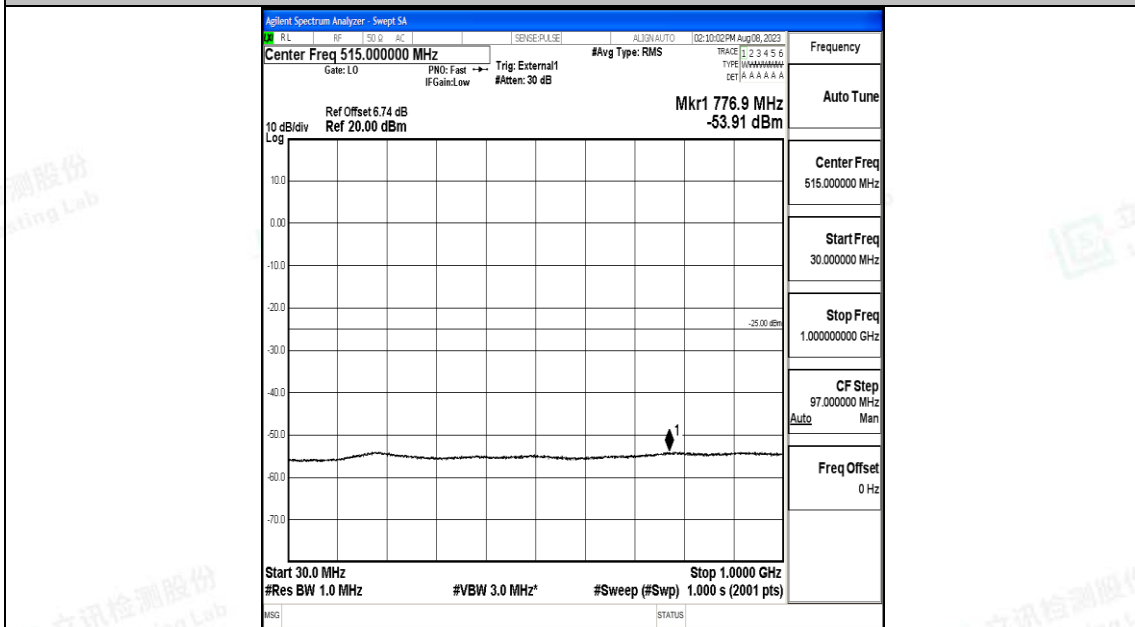

Band41_15MHz_16QAM_40620_1RB#0_0.15~30_0.15~30

Band41_15MHz_16QAM_40620_1RB#0_30~1000_30~1000