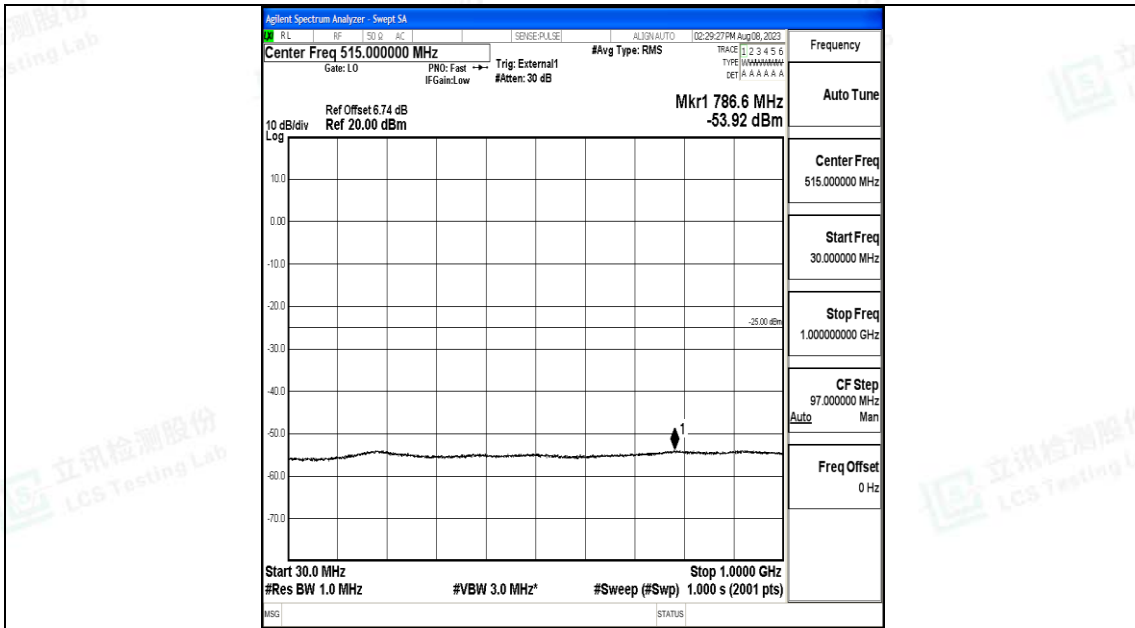

Band41_20MHz_QPSK_39750_1RB#0_0.15~30_0.15~30

Band41_20MHz_QPSK_39750_1RB#0_30~1000_30~1000