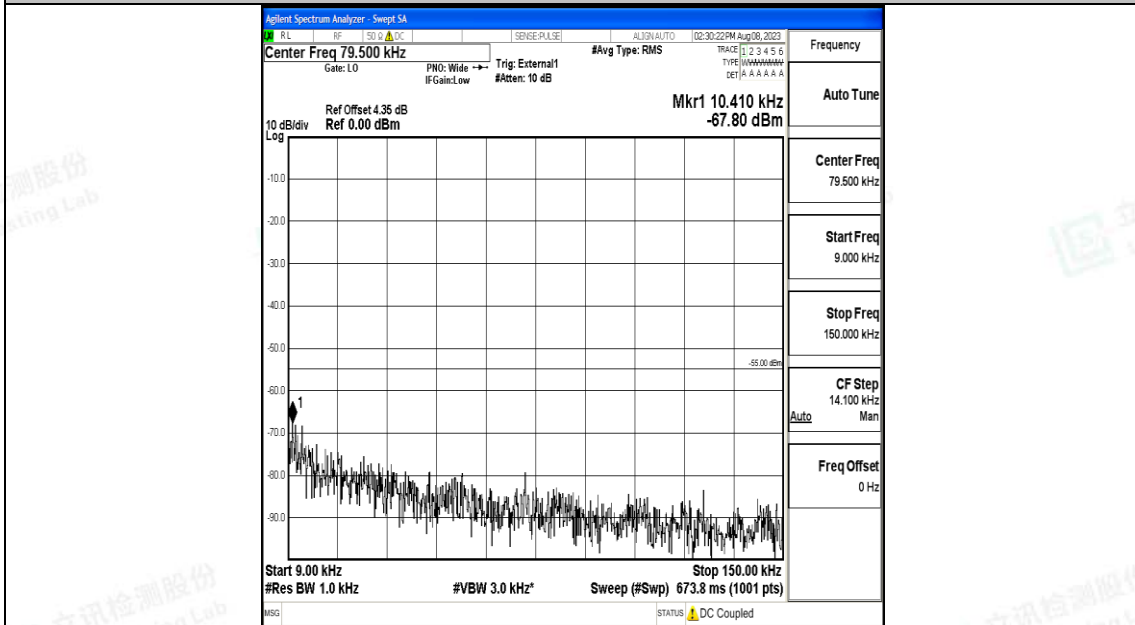

Band41_20MHz_QPSK_39750_1RB#0_0.15~30_0.15~30

Band41_20MHz_QPSK_39750_1RB#0_30~1000_30~1000

Band41_20MHz_QPSK_39750_1RB#0_1000~20000_1000~20000

Band41_20MHz_QPSK_39750_1RB#0_20000~27000_20000~27000

Band41_20MHz_16QAM_39750_1RB#0_0.009~0.15_0.009~0.15