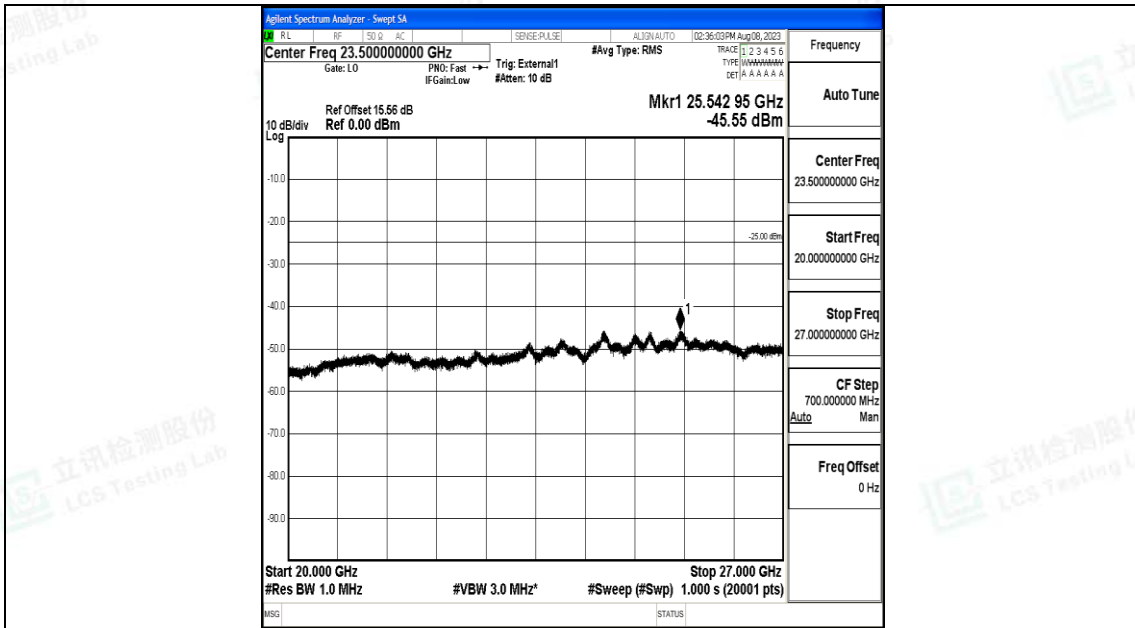

Band41_20MHz_QPSK_41490_1RB#0_0.15~30_0.15~30

Band41_20MHz_QPSK_41490_1RB#0_30~1000_30~1000

Band41_20MHz_QPSK_41490_1RB#0_1000~20000_1000~20000

Band41_20MHz_QPSK_41490_1RB#0_20000~27000_20000~27000

Band41_20MHz_16QAM_41490_1RB#0_0.009~0.15_0.009~0.15