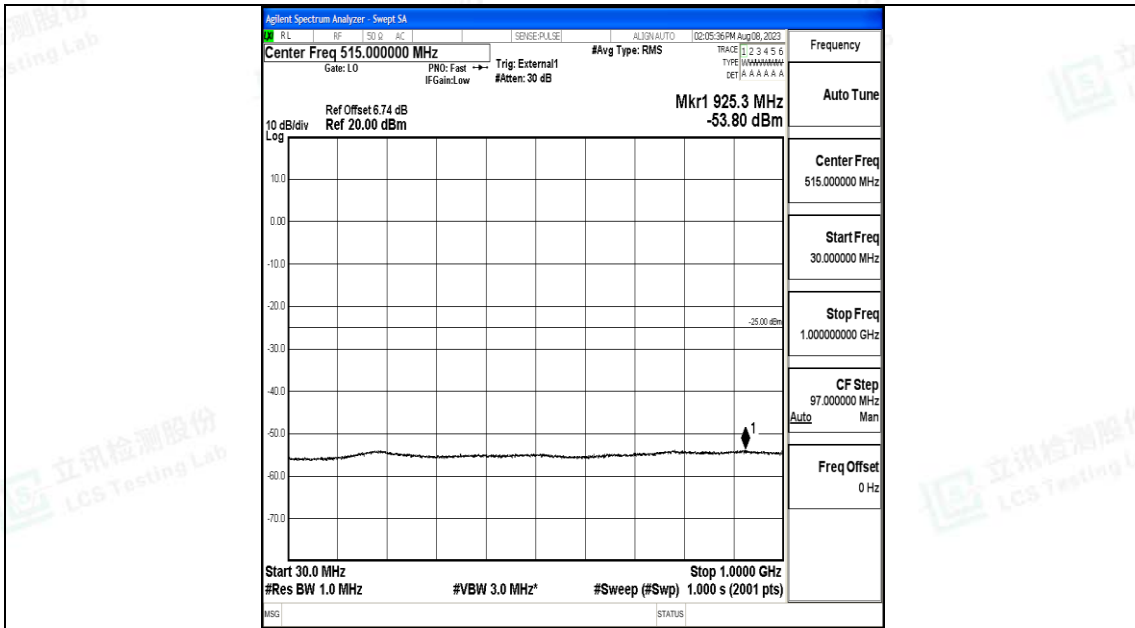

Band41_10MHz_16QAM_41540_1RB#0_1000~20000_1000~20000

Band41_10MHz_16QAM_41540_1RB#0_20000~27000_20000~27000

Band41_15MHz_QPSK_39725_1RB#0_0.009~0.15_0.009~0.15

Band41_15MHz_QPSK_39725_1RB#0_0.15~30_0.15~30