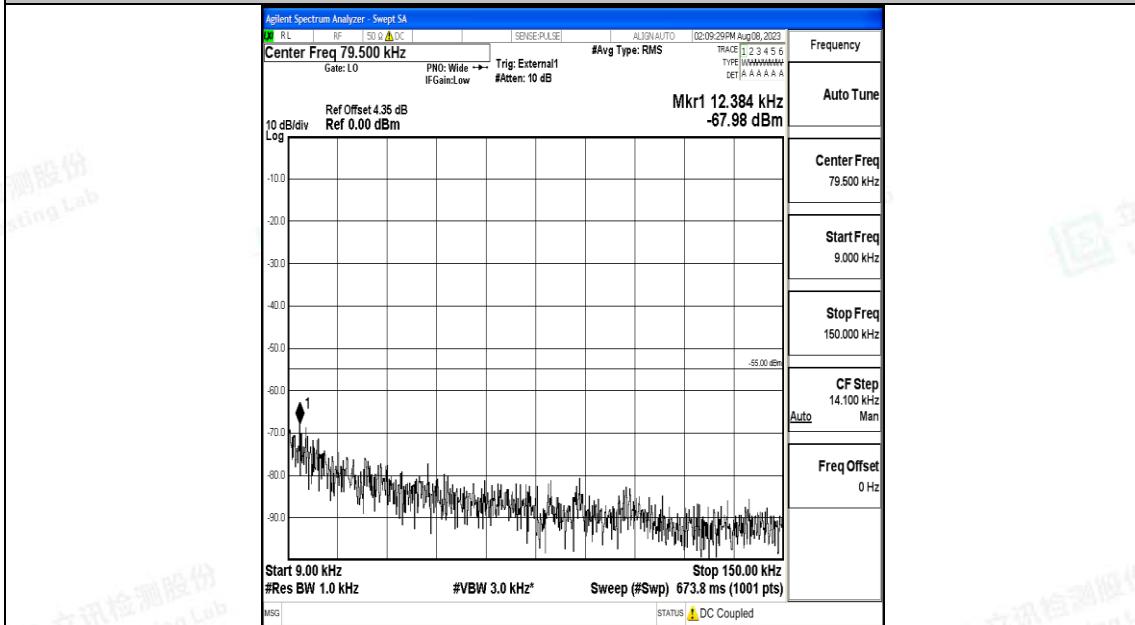

Band41_15MHz_QPSK_40620_1RB#0_0.15~30_0.15~30

Band41_15MHz_QPSK_40620_1RB#0_30~1000_30~1000

Band41_15MHz_QPSK_40620_1RB#0_1000~20000_1000~20000

Band41_15MHz_QPSK_40620_1RB#0_20000~27000_20000~27000

Band41_15MHz_16QAM_40620_1RB#0_0.009~0.15_0.009~0.15