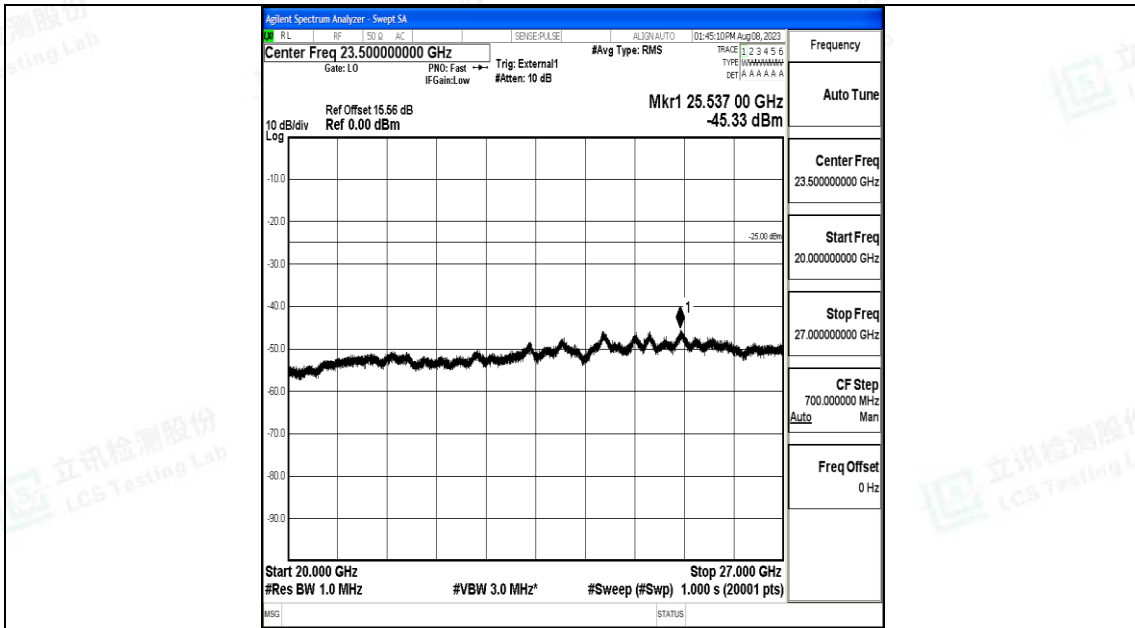

Band41_10MHz_QPSK_40620_1RB#0_30~1000_30~1000

Band41_10MHz_QPSK_40620_1RB#0_1000~20000_1000~20000

Band41_10MHz_QPSK_40620_1RB#0_20000~27000_20000~27000

Band41_10MHz_16QAM_40620_1RB#0_0.009~0.15_0.009~0.15