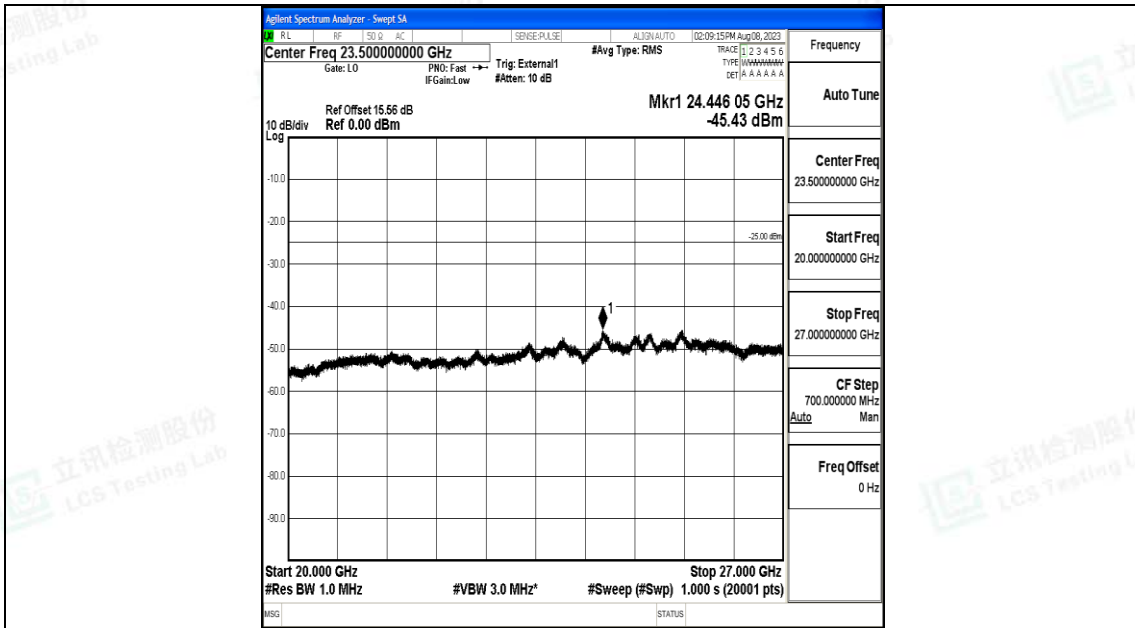

Band41_15MHz_QPSK_40620_1RB#0_0.15~30_0.15~30

Band41_15MHz_QPSK_40620_1RB#0_30~1000_30~1000

Band41_15MHz_QPSK_40620_1RB#0_1000~20000_1000~20000

Band41_15MHz_QPSK_40620_1RB#0_20000~27000_20000~27000

Band41_15MHz_16QAM_40620_1RB#0_0.009~0.15_0.009~0.15