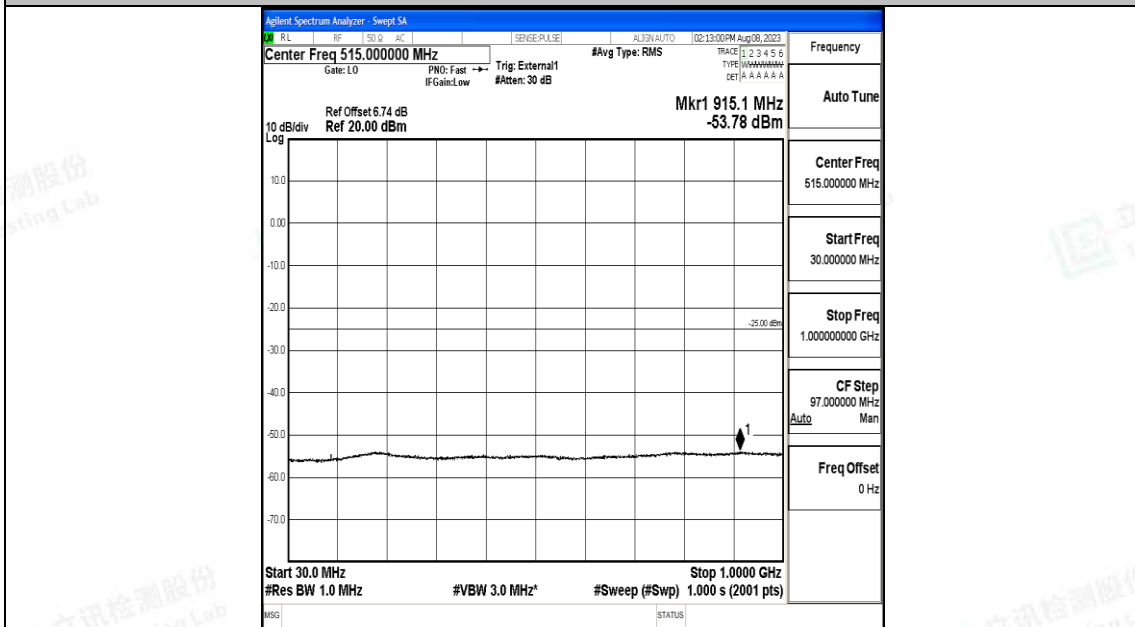

Band41_15MHz_16QAM_41515_1RB#0_0.15~30_0.15~30

Band41_15MHz_16QAM_41515_1RB#0_30~1000_30~1000