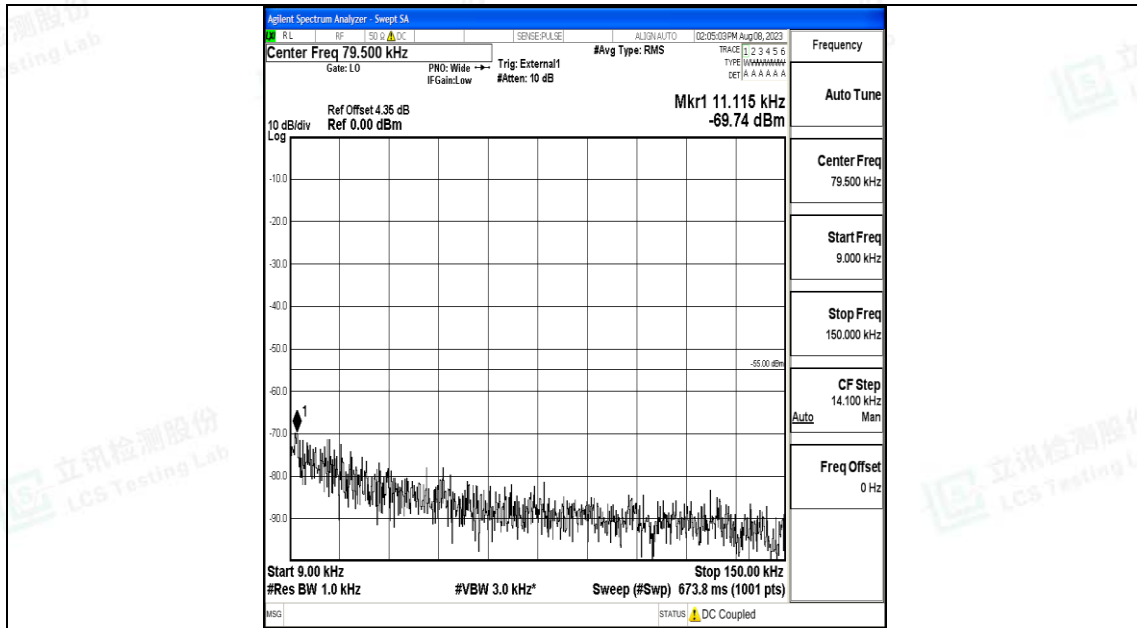

Band41_10MHz_16QAM_41540_1RB#0_20000~27000_20000~27000

Band41_15MHz_QPSK_39725_1RB#0_0.009~0.15_0.009~0.15