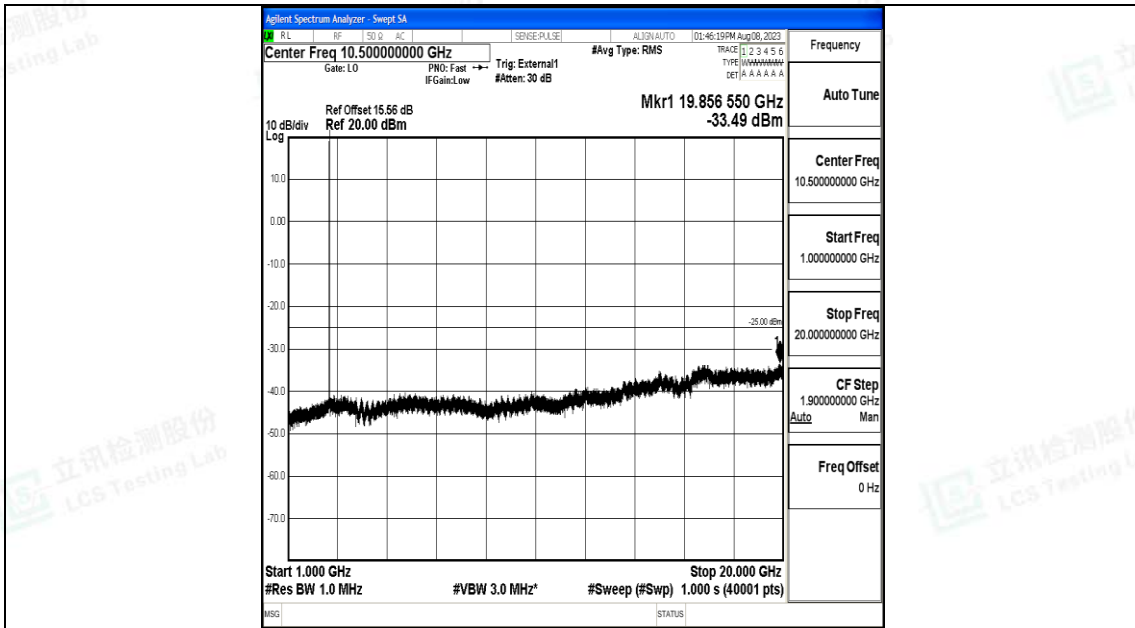

Band41_10MHz_16QAM_40620_1RB#0_30~1000_30~1000

Band41_10MHz_16QAM_40620_1RB#0_1000~20000_1000~20000