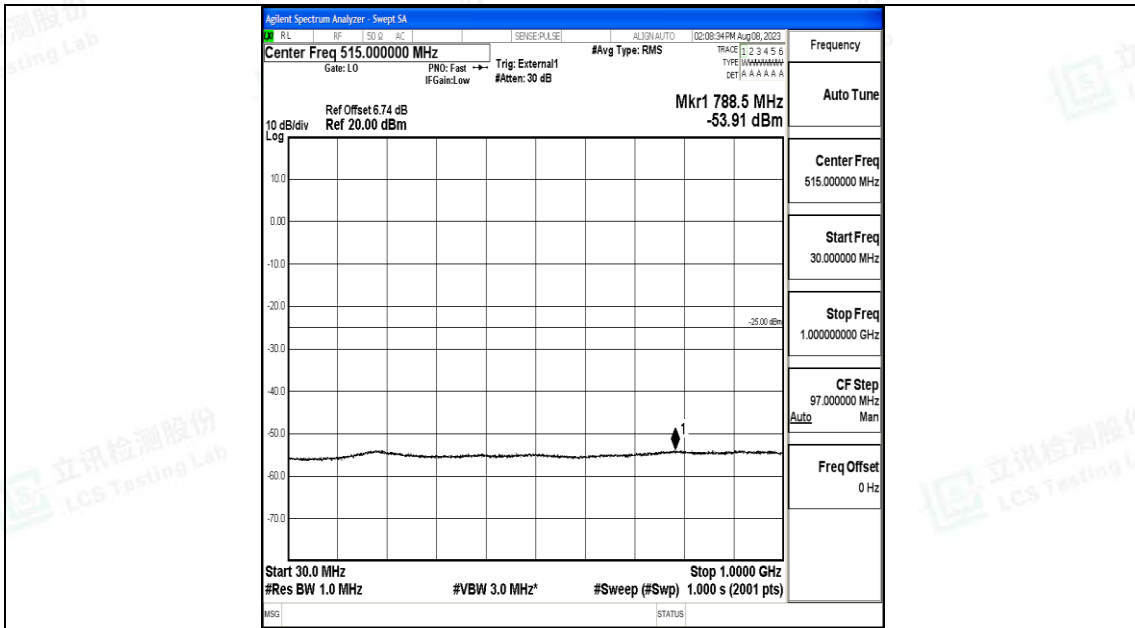

Band41_15MHz_QPSK_40620_1RB#0_0.15~30_0.15~30

Band41_15MHz_QPSK_40620_1RB#0_30~1000_30~1000