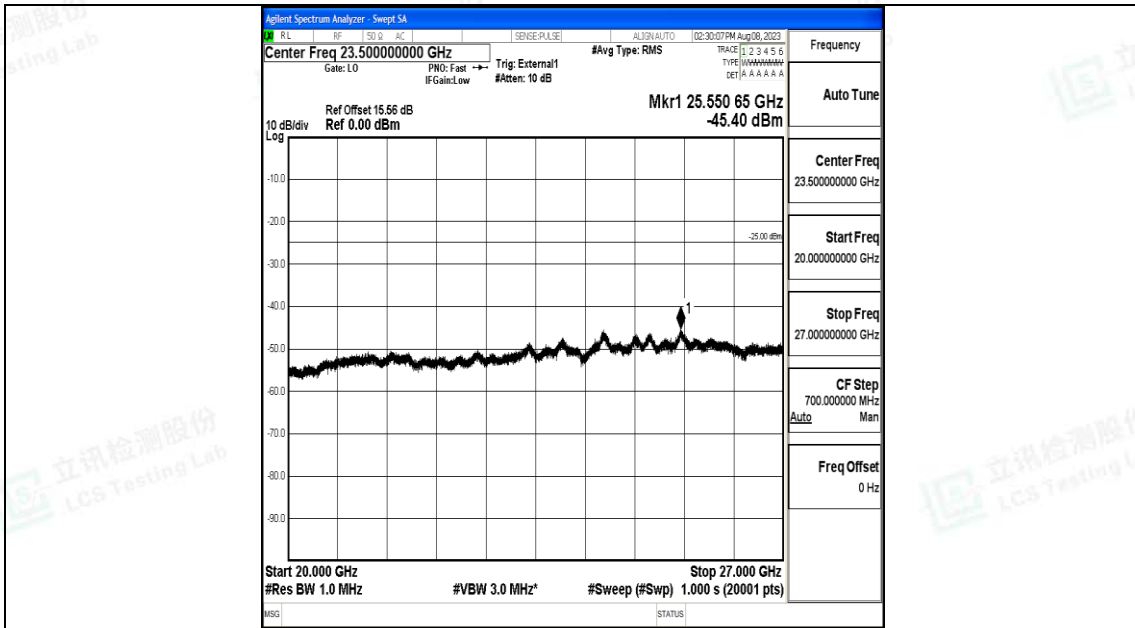

Band41_20MHz_QPSK_39750_1RB#0_0.15~30_0.15~30

Band41_20MHz_QPSK_39750_1RB#0_30~1000_30~1000

Band41_20MHz_QPSK_39750_1RB#0_1000~20000_1000~20000

Band41_20MHz_QPSK_39750_1RB#0_20000~27000_20000~27000

Band41_20MHz_16QAM_39750_1RB#0_0.009~0.15_0.009~0.15