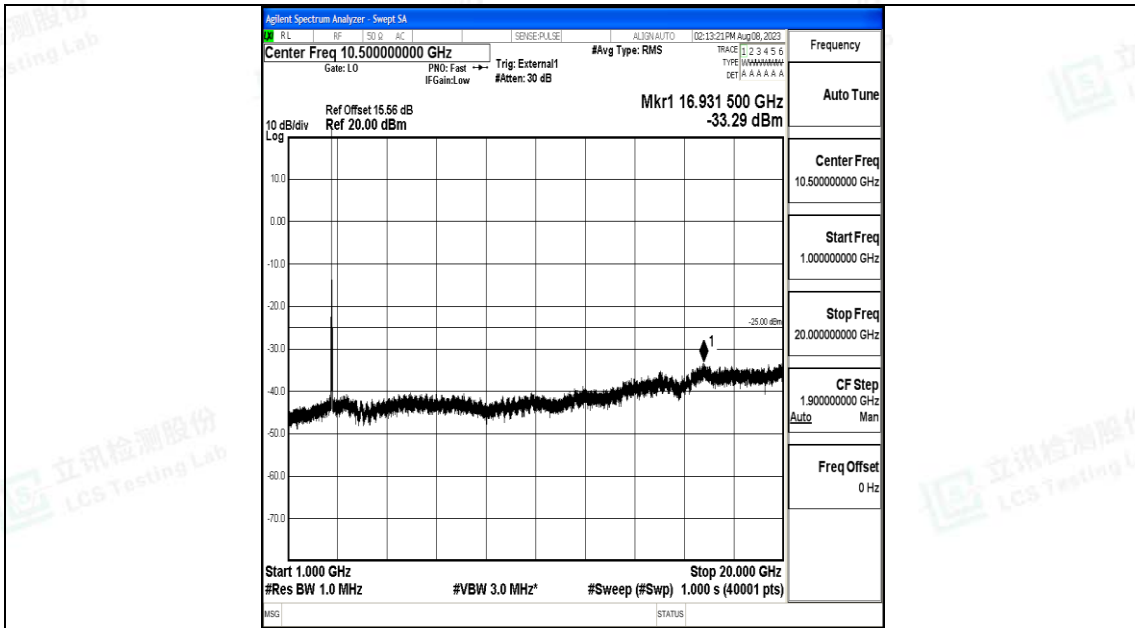

Band41_15MHz_16QAM_41515_1RB#0_30~1000_30~1000

Band41_15MHz_16QAM_41515_1RB#0_1000~20000_1000~20000