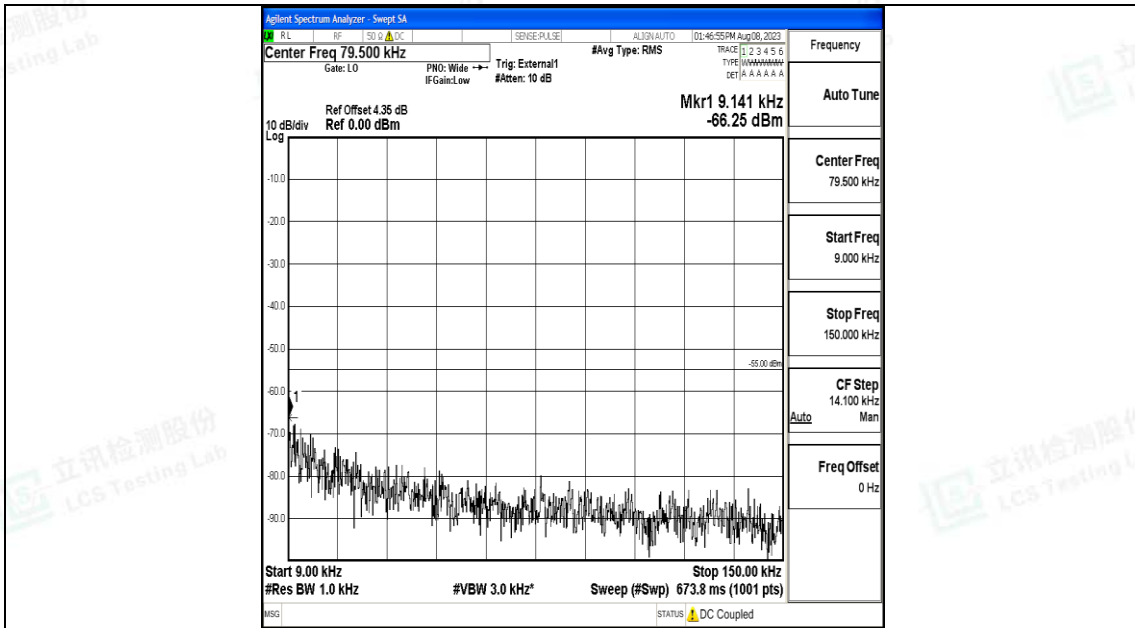

Band41_10MHz_16QAM_40620_1RB#0_0.15~30_0.15~30

Band41_10MHz_16QAM_40620_1RB#0_30~1000_30~1000

Band41_10MHz_16QAM_40620_1RB#0_1000~20000_1000~20000

Band41_10MHz_16QAM_40620_1RB#0_20000~27000_20000~27000

Band41_10MHz_QPSK_41540_1RB#0_0.009~0.15_0.009~0.15