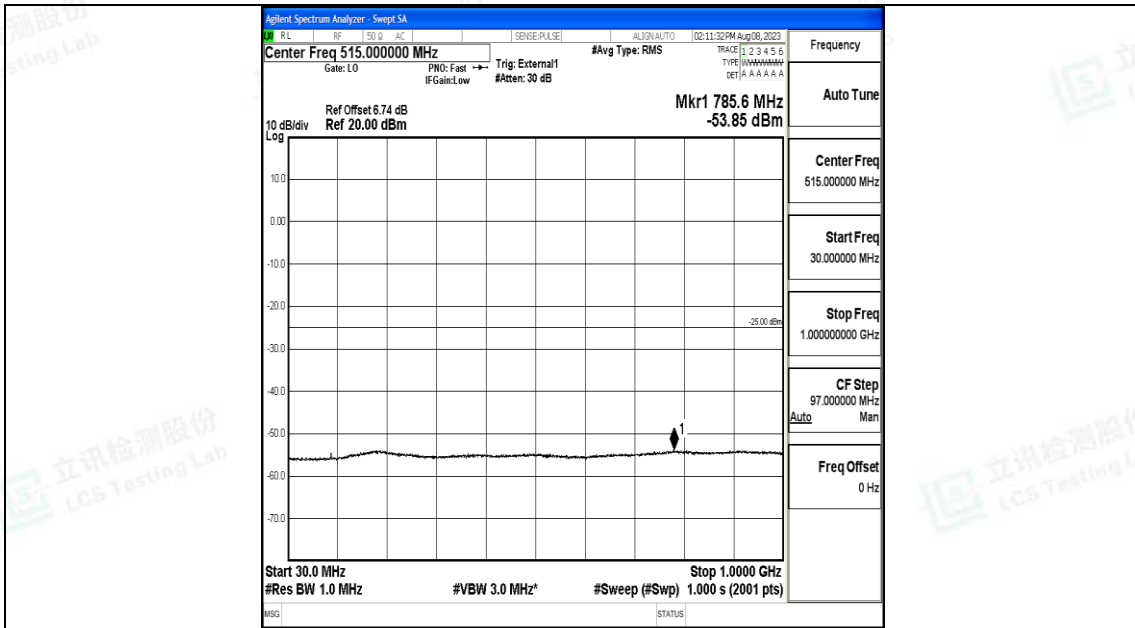

Band41_15MHz_QPSK_41515_1RB#0_0.15~30_0.15~30

Band41_15MHz_QPSK_41515_1RB#0_30~1000_30~1000