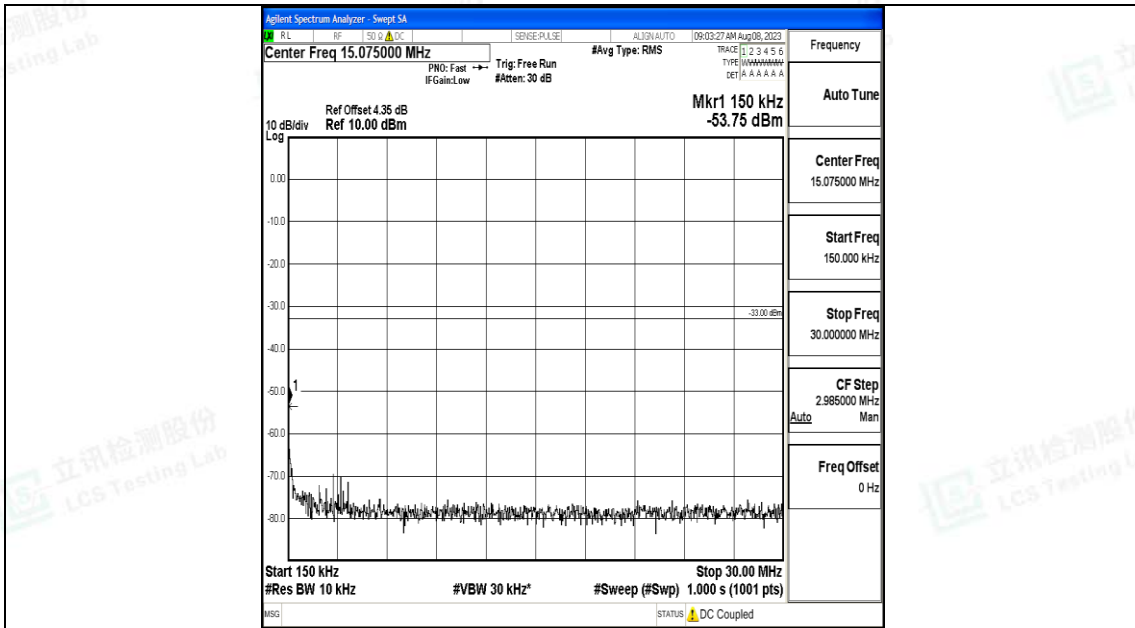

Band25_20MHz_16QAM_26590_1RB#0_0.009~0.15_0.009~0.15

Band25_20MHz_16QAM_26590_1RB#0_0.15~30_0.15~30