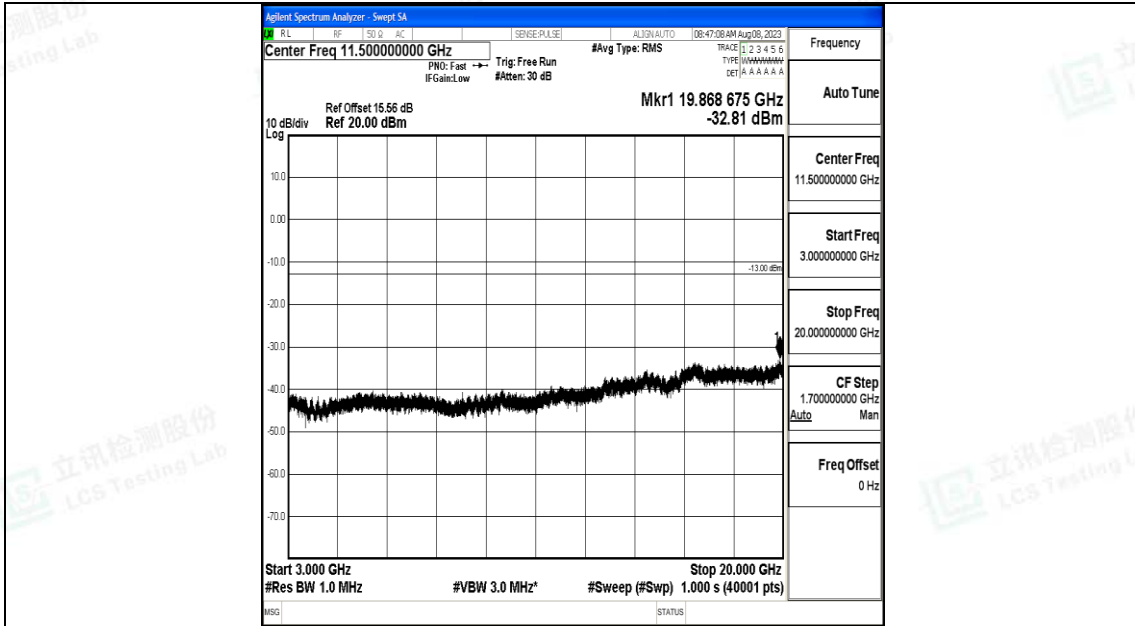

Band25\_15MHz\_QPSK\_26615\_1RB#0\_0.009~0.15\_0.009~0.15

Band25\_15MHz\_QPSK\_26615\_1RB#0\_0.15~30\_0.15~30

Band25\_15MHz\_QPSK\_26615\_1RB#0\_30~1000\_30~1000

Band25\_15MHz\_QPSK\_26615\_1RB#0\_1000~3000\_1000~3000