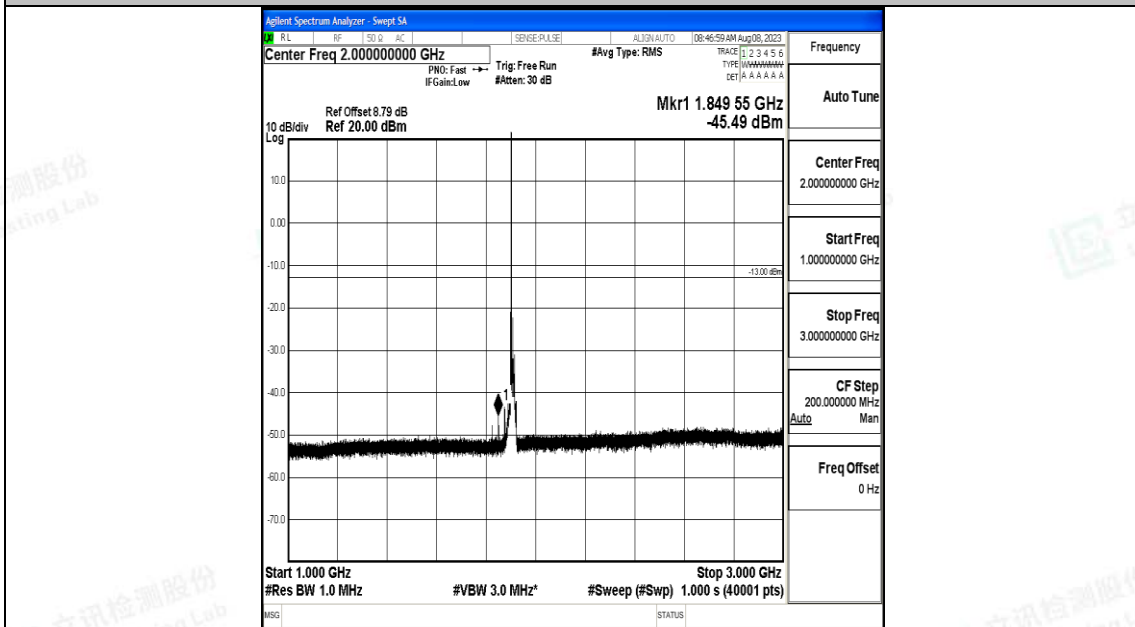

Band25\_15MHz\_QPSK\_26615\_1RB#0\_0.009~0.15\_0.009~0.15

Band25\_15MHz\_QPSK\_26615\_1RB#0\_0.15~30\_0.15~30

Band25\_15MHz\_QPSK\_26615\_1RB#0\_30~1000\_30~1000

Band25\_15MHz\_QPSK\_26615\_1RB#0\_1000~3000\_1000~3000