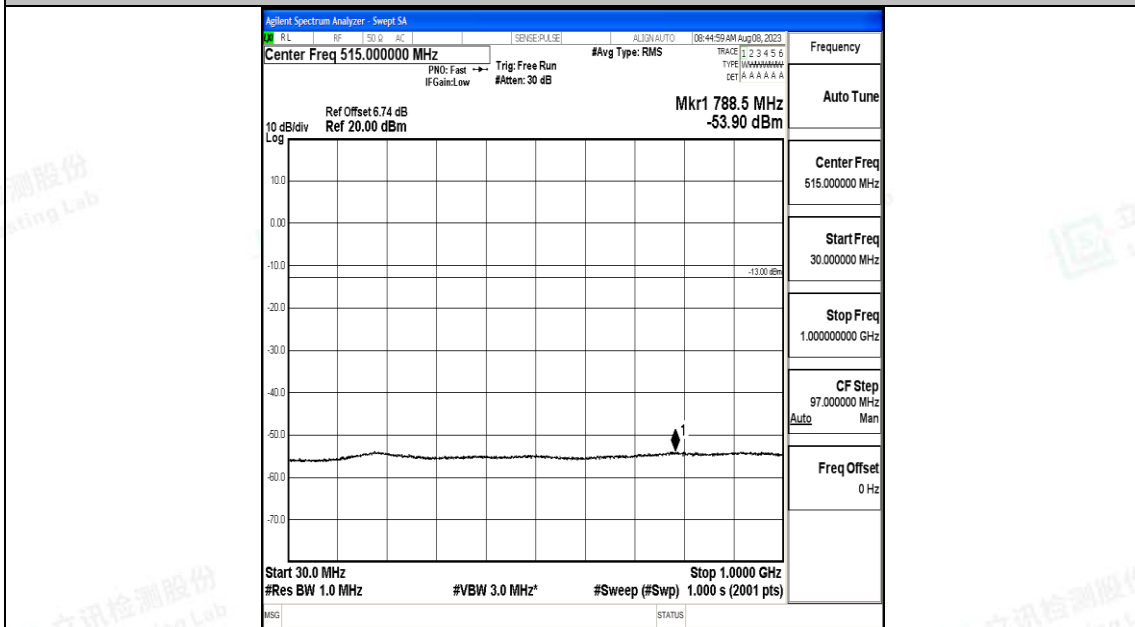

Band25\_15MHz\_QPSK\_26115\_1RB#0\_3000~20000\_3000~20000

Band25\_15MHz\_16QAM\_26115\_1RB#0\_0.009~0.15\_0.009~0.15

Band25\_15MHz\_16QAM\_26115\_1RB#0\_0.15~30\_0.15~30

Band25\_15MHz\_16QAM\_26115\_1RB#0\_30~1000\_30~1000