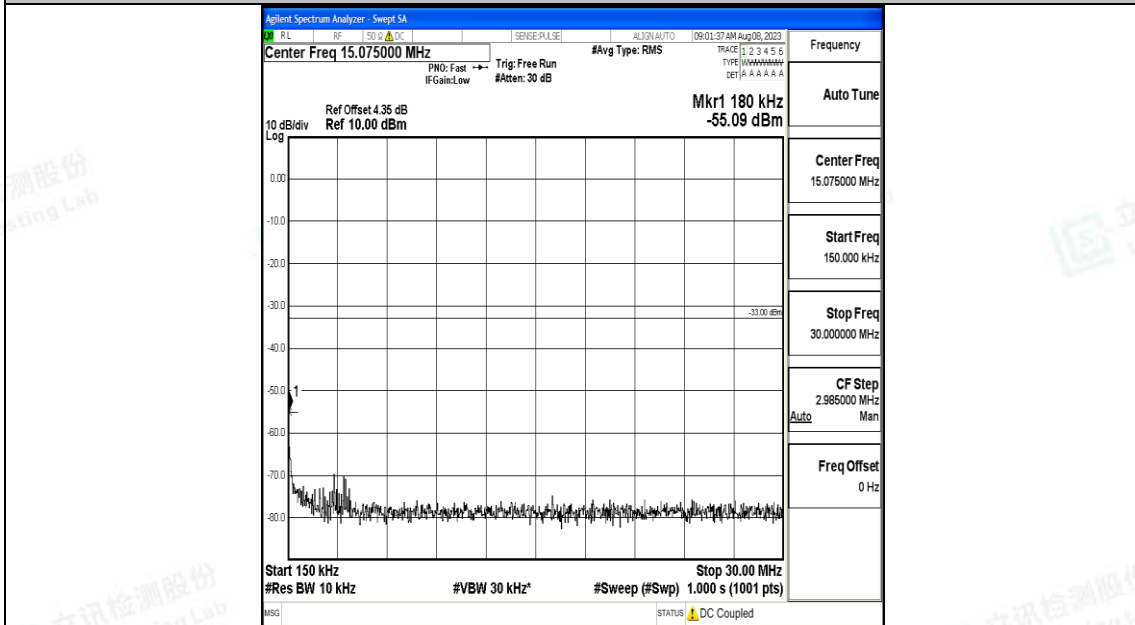

Band25\_20MHz\_16QAM\_26140\_1RB#0\_1000~3000\_1000~3000

Band25\_20MHz\_16QAM\_26140\_1RB#0\_3000~20000\_3000~20000

Band25\_20MHz\_QPSK\_26365\_1RB#0\_0.009~0.15\_0.009~0.15

Band25\_20MHz\_QPSK\_26365\_1RB#0\_0.15~30\_0.15~30