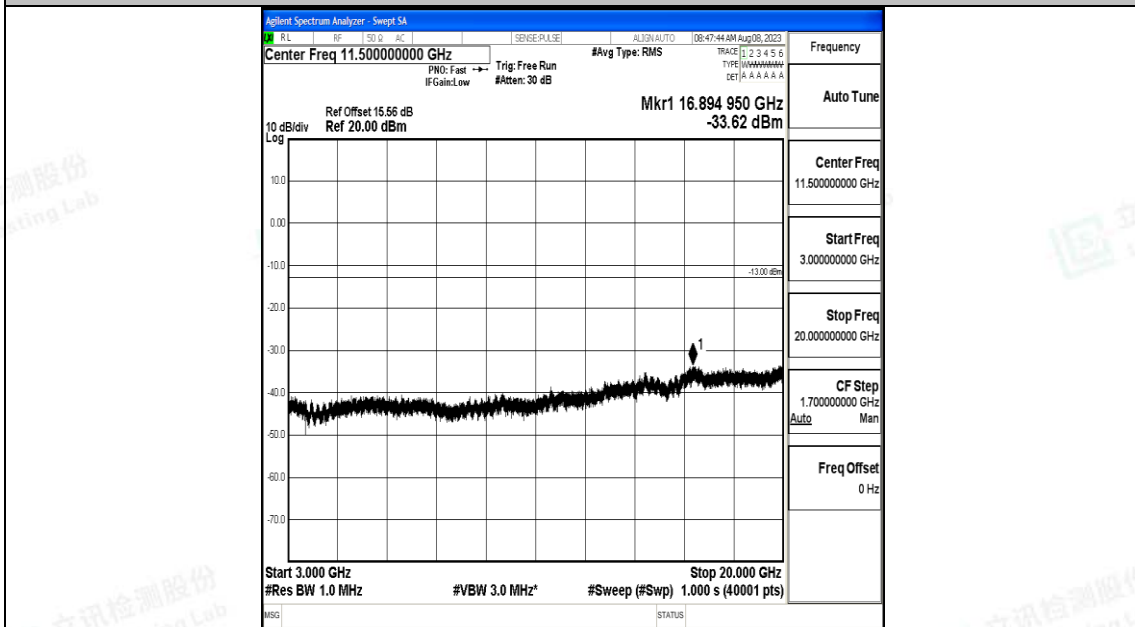

Band25\_15MHz\_16QAM\_26615\_1RB#0\_0.15~30\_0.15~30

Band25\_15MHz\_16QAM\_26615\_1RB#0\_30~1000\_30~1000

Band25\_15MHz\_16QAM\_26615\_1RB#0\_1000~3000\_1000~3000

Band25\_15MHz\_16QAM\_26615\_1RB#0\_3000~20000\_3000~20000