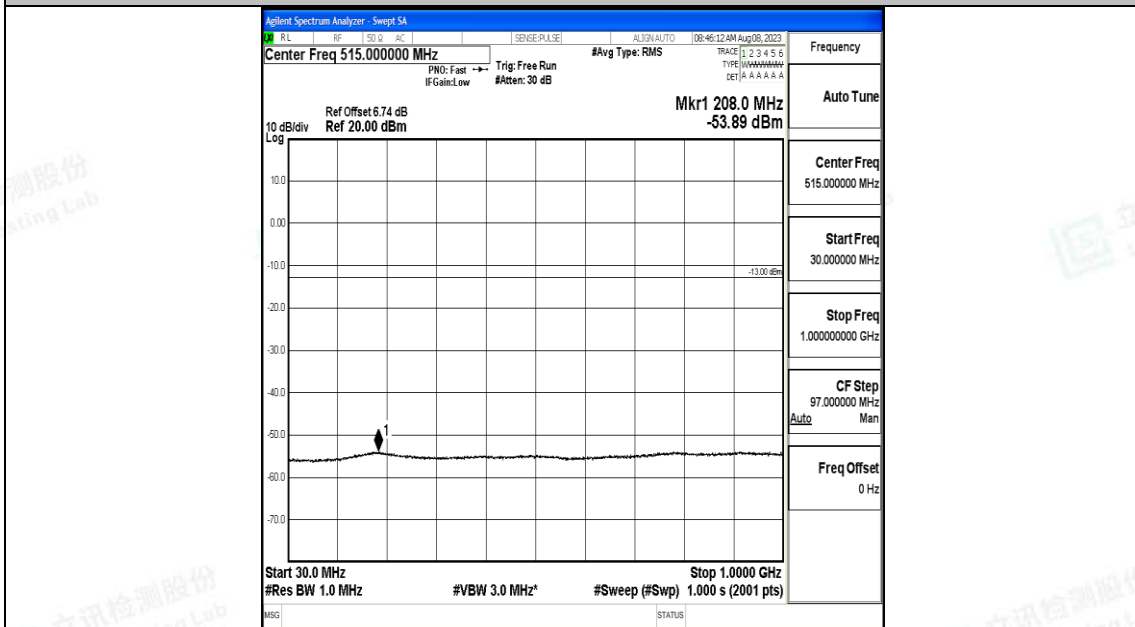

Band25_15MHz_16QAM_26365_1RB#0_0.15~30_0.15~30

Band25_15MHz_16QAM_26365_1RB#0_30~1000_30~1000