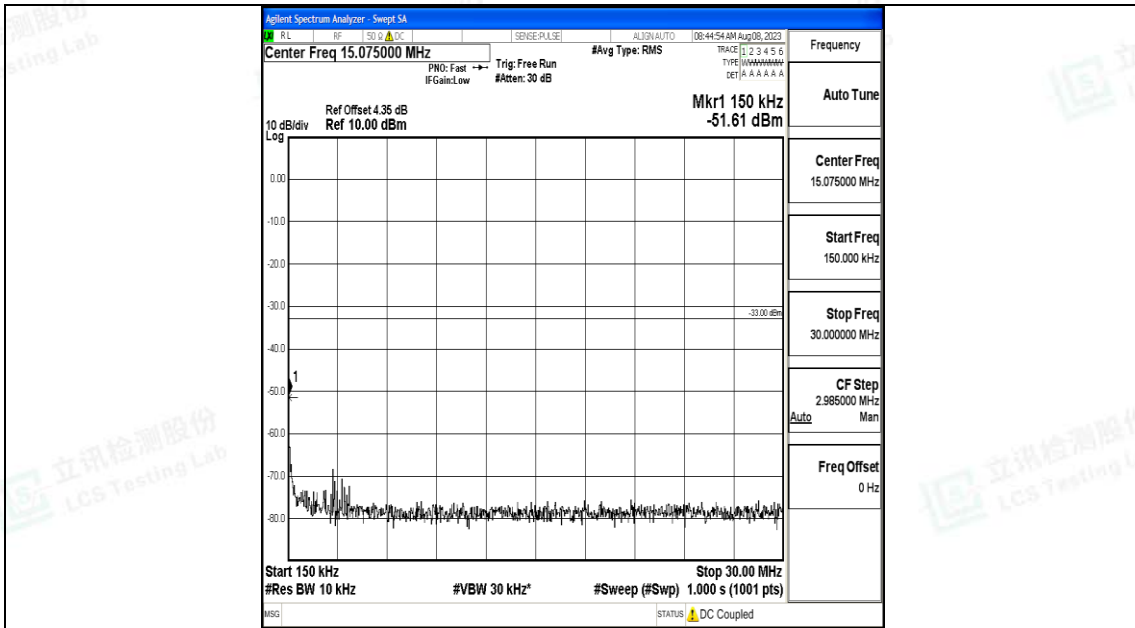

Band25_15MHz_16QAM_26115_1RB#0_0.009~0.15_0.009~0.15

Band25_15MHz_16QAM_26115_1RB#0_0.15~30_0.15~30