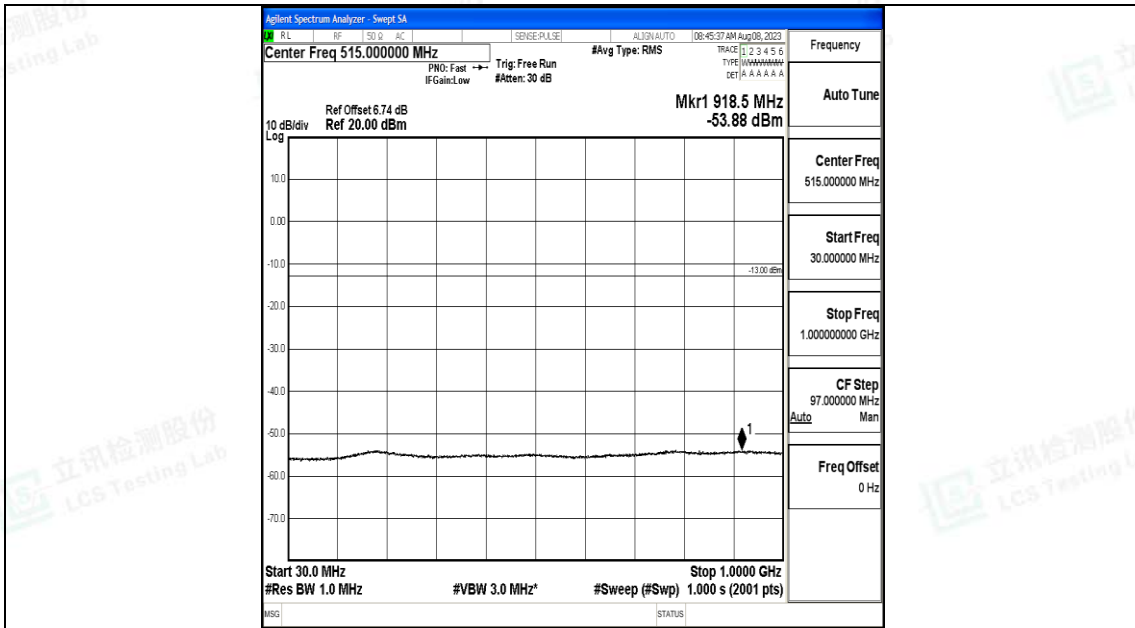

Band25\_15MHz\_16QAM\_26115\_1RB#0\_1000~3000\_1000~3000

Band25\_15MHz\_16QAM\_26115\_1RB#0\_3000~20000\_3000~20000

Band25\_15MHz\_QPSK\_26365\_1RB#0\_0.009~0.15\_0.009~0.15

Band25\_15MHz\_QPSK\_26365\_1RB#0\_0.15~30\_0.15~30