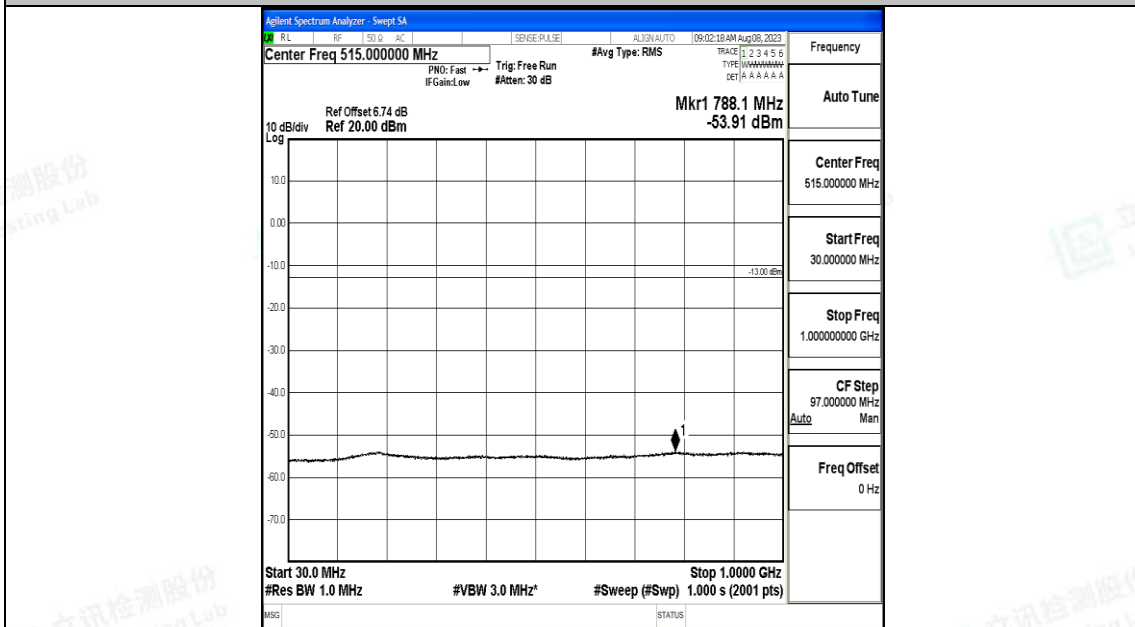

Band25_20MHz_16QAM_26365_1RB#0_0.15~30_0.15~30

Band25_20MHz_16QAM_26365_1RB#0_30~1000_30~1000