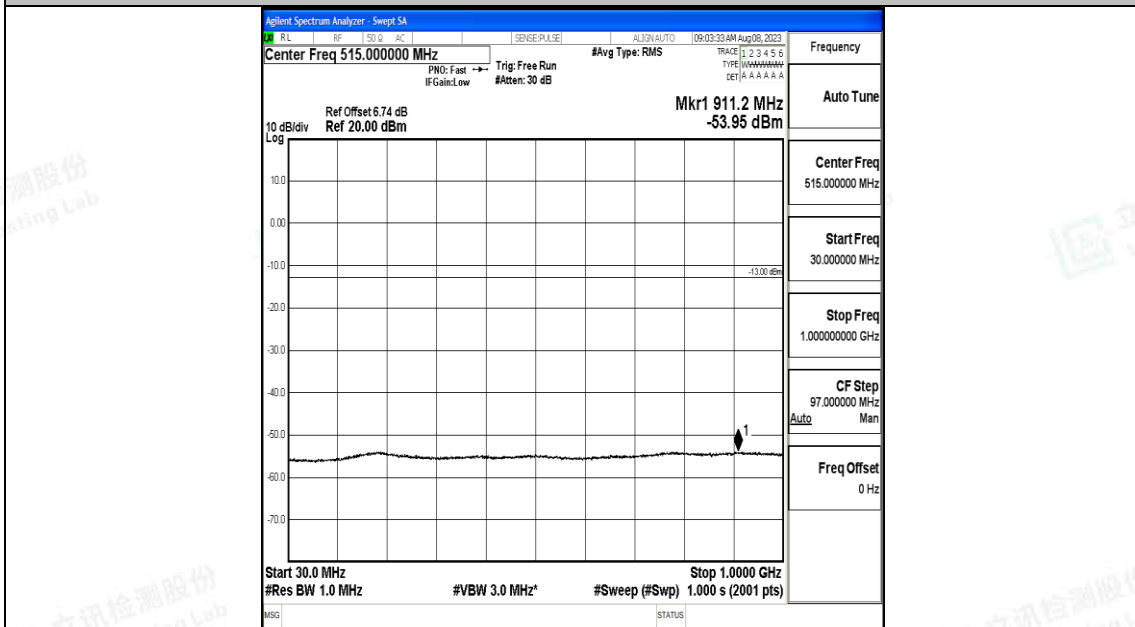

Band25\_20MHz\_QPSK\_26590\_1RB#0\_3000~20000\_3000~20000

Band25\_20MHz\_16QAM\_26590\_1RB#0\_0.009~0.15\_0.009~0.15

Band25\_20MHz\_16QAM\_26590\_1RB#0\_0.15~30\_0.15~30

Band25\_20MHz\_16QAM\_26590\_1RB#0\_30~1000\_30~1000