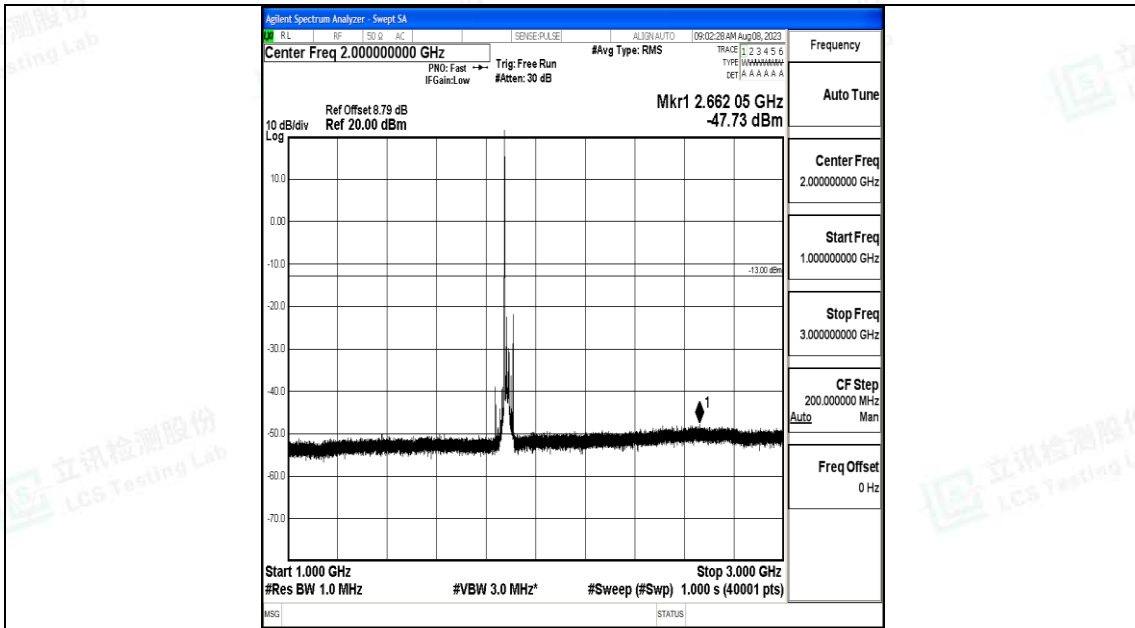

Band25_20MHz_16QAM_26365_1RB#0_30~1000_30~1000

Band25_20MHz_16QAM_26365_1RB#0_1000~3000_1000~3000