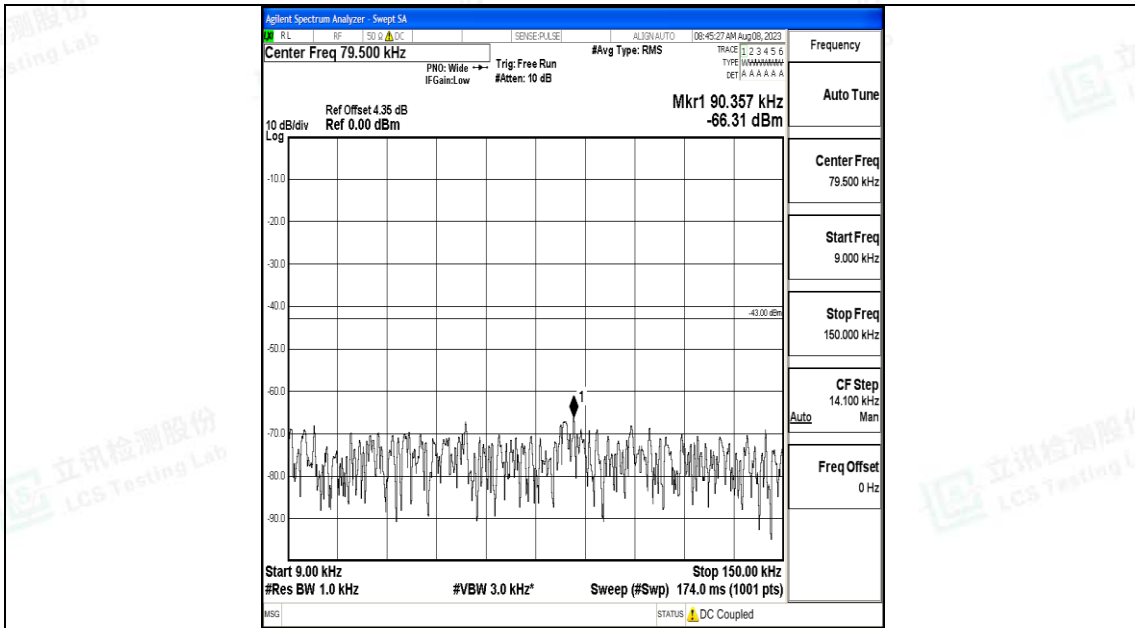

Band25_15MHz_16QAM_26115_1RB#0_3000~20000_3000~20000

Band25_15MHz_QPSK_26365_1RB#0_0.009~0.15_0.009~0.15