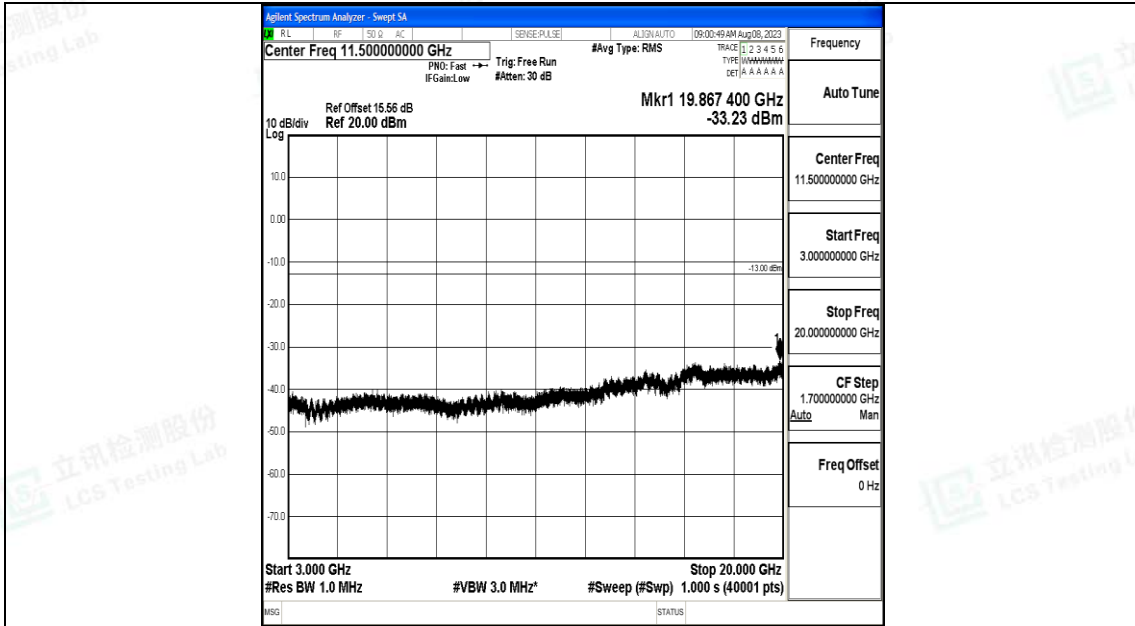

Band25\_20MHz\_QPSK\_26140\_1RB#0\_0.009~0.15\_0.009~0.15

Band25\_20MHz\_QPSK\_26140\_1RB#0\_0.15~30\_0.15~30

Band25\_20MHz\_QPSK\_26140\_1RB#0\_30~1000\_30~1000

Band25\_20MHz\_QPSK\_26140\_1RB#0\_1000~3000\_1000~3000