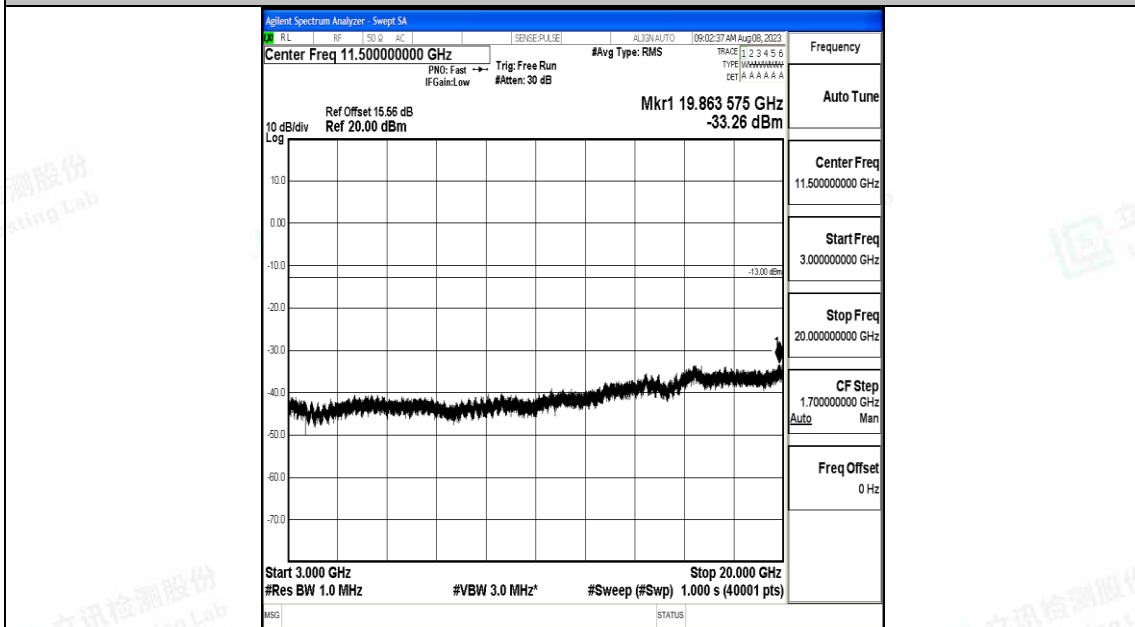

Band25\_20MHz\_16QAM\_26365\_1RB#0\_0.15~30\_0.15~30

Band25\_20MHz\_16QAM\_26365\_1RB#0\_30~1000\_30~1000

Band25\_20MHz\_16QAM\_26365\_1RB#0\_1000~3000\_1000~3000

Band25\_20MHz\_16QAM\_26365\_1RB#0\_3000~20000\_3000~20000