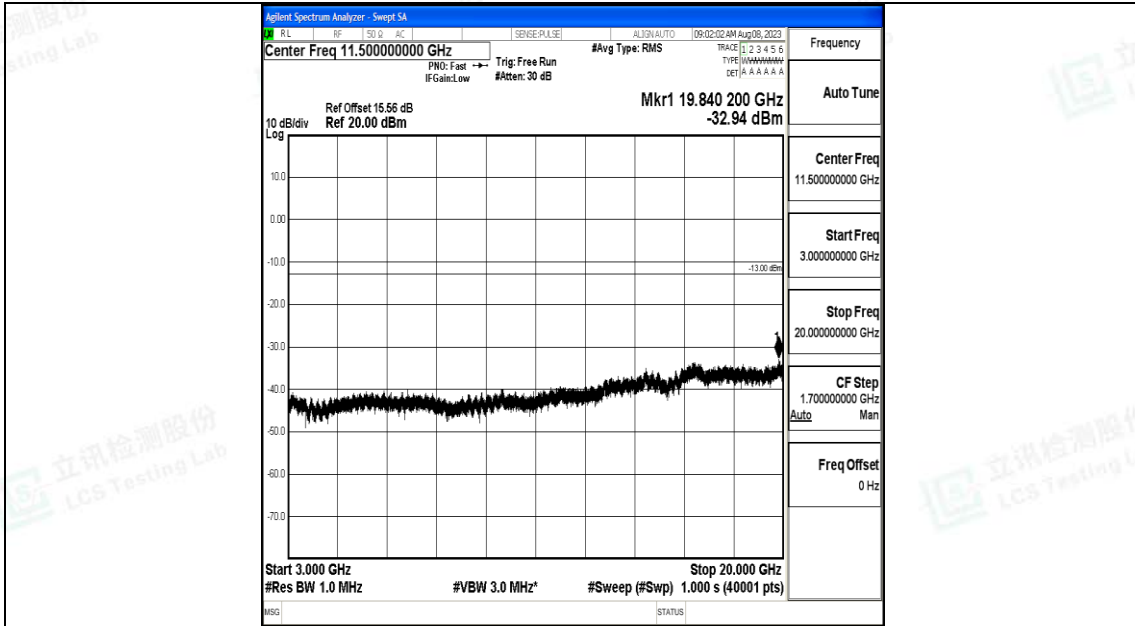

Band25_20MHz_QPSK_26365_1RB#0_1000~3000_1000~3000

Band25_20MHz_QPSK_26365_1RB#0_3000~20000_3000~20000