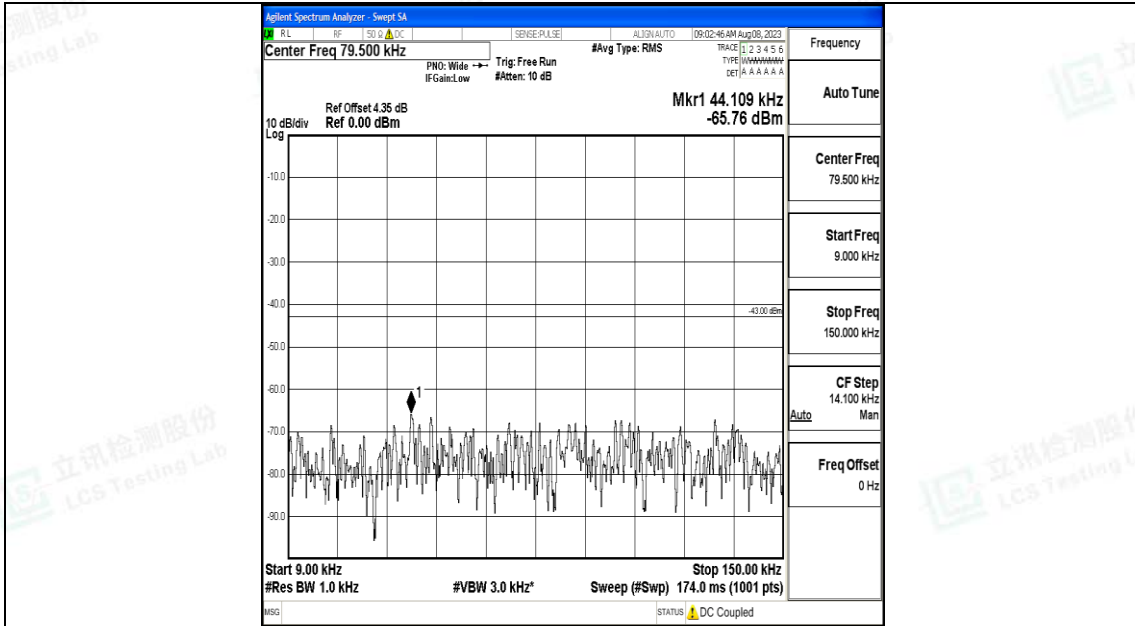

Band25\_20MHz\_16QAM\_26365\_1RB#0\_0.15~30\_0.15~30

Band25\_20MHz\_16QAM\_26365\_1RB#0\_30~1000\_30~1000

Band25\_20MHz\_16QAM\_26365\_1RB#0\_1000~3000\_1000~3000

Band25\_20MHz\_16QAM\_26365\_1RB#0\_3000~20000\_3000~20000