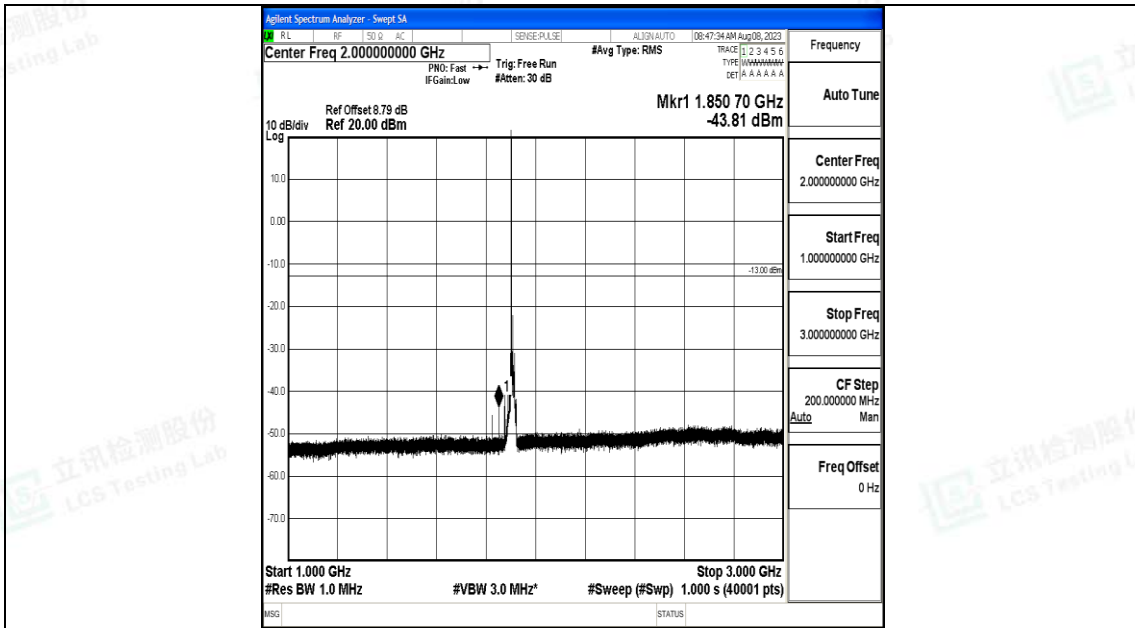

Band25_15MHz_16QAM_26615_1RB#0_30~1000_30~1000

Band25_15MHz_16QAM_26615_1RB#0_1000~3000_1000~3000