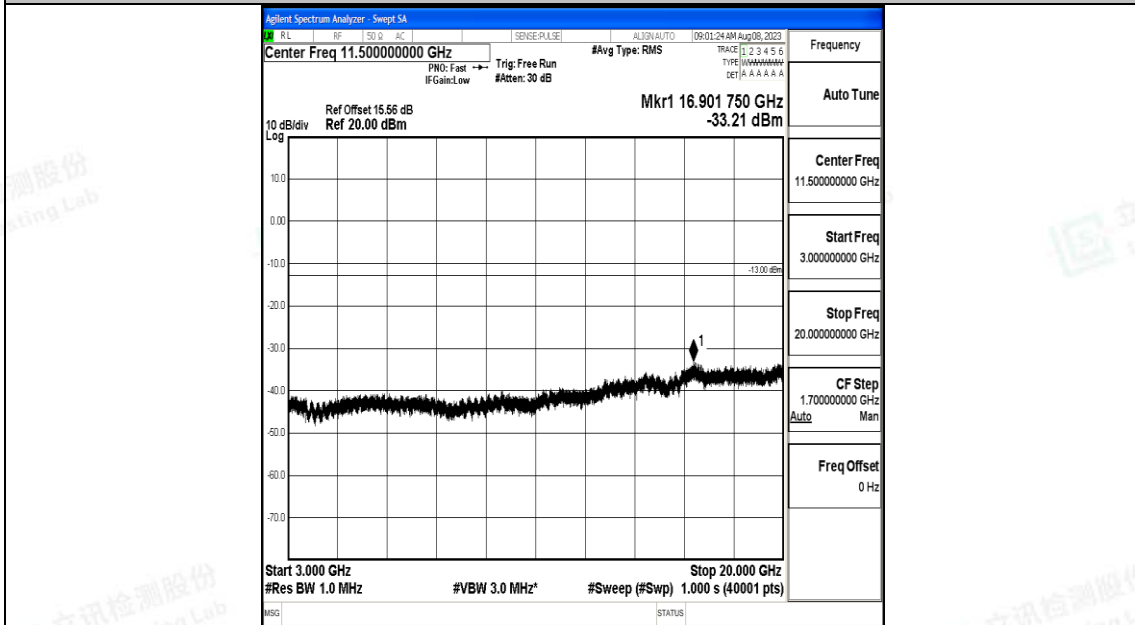

Band25_20MHz_16QAM_26140_1RB#0_1000~3000_1000~3000

Band25_20MHz_16QAM_26140_1RB#0_3000~20000_3000~20000