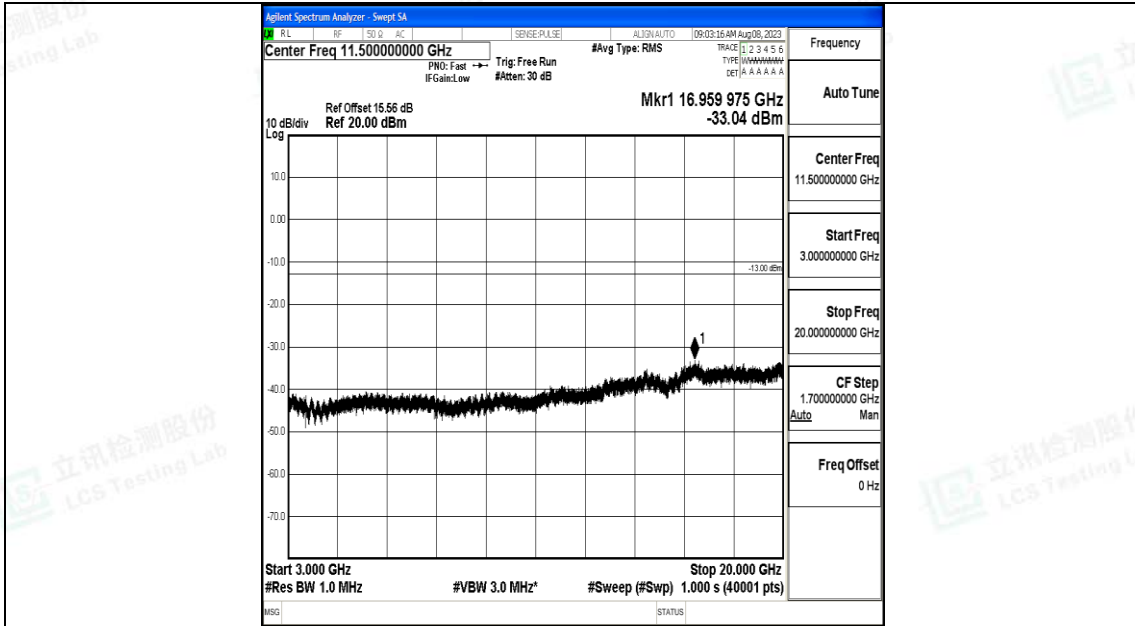

Band25\_20MHz\_QPSK\_26590\_1RB#0\_0.009~0.15\_0.009~0.15

Band25\_20MHz\_QPSK\_26590\_1RB#0\_0.15~30\_0.15~30

Band25\_20MHz\_QPSK\_26590\_1RB#0\_30~1000\_30~1000

Band25\_20MHz\_QPSK\_26590\_1RB#0\_1000~3000\_1000~3000