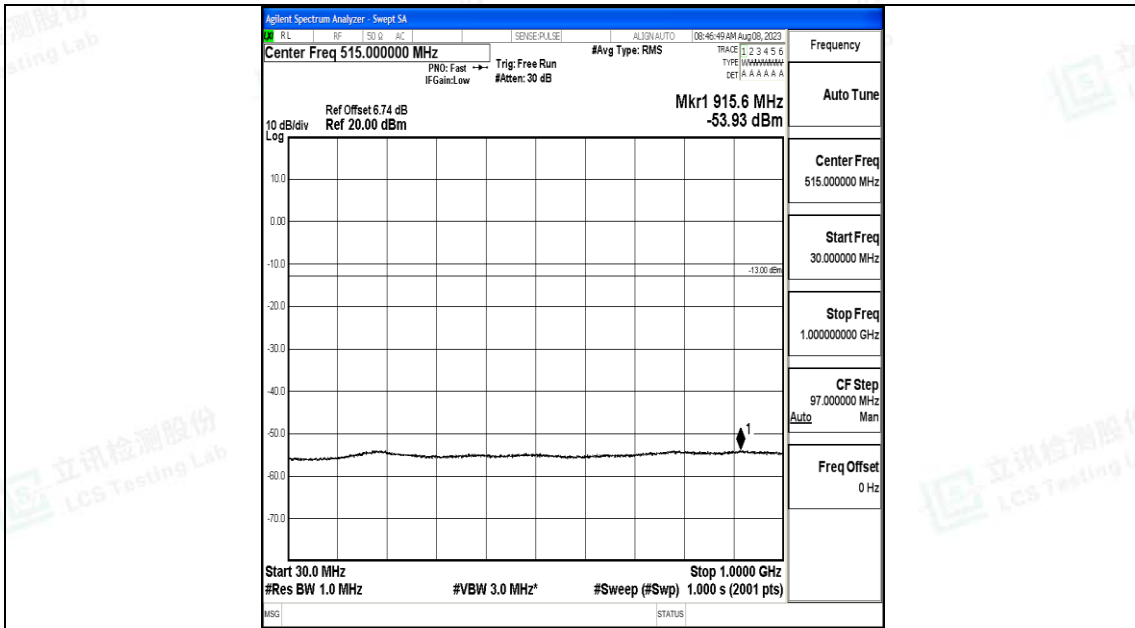

Band25_15MHz_QPSK_26615_1RB#0_0.15~30_0.15~30

Band25_15MHz_QPSK_26615_1RB#0_30~1000_30~1000