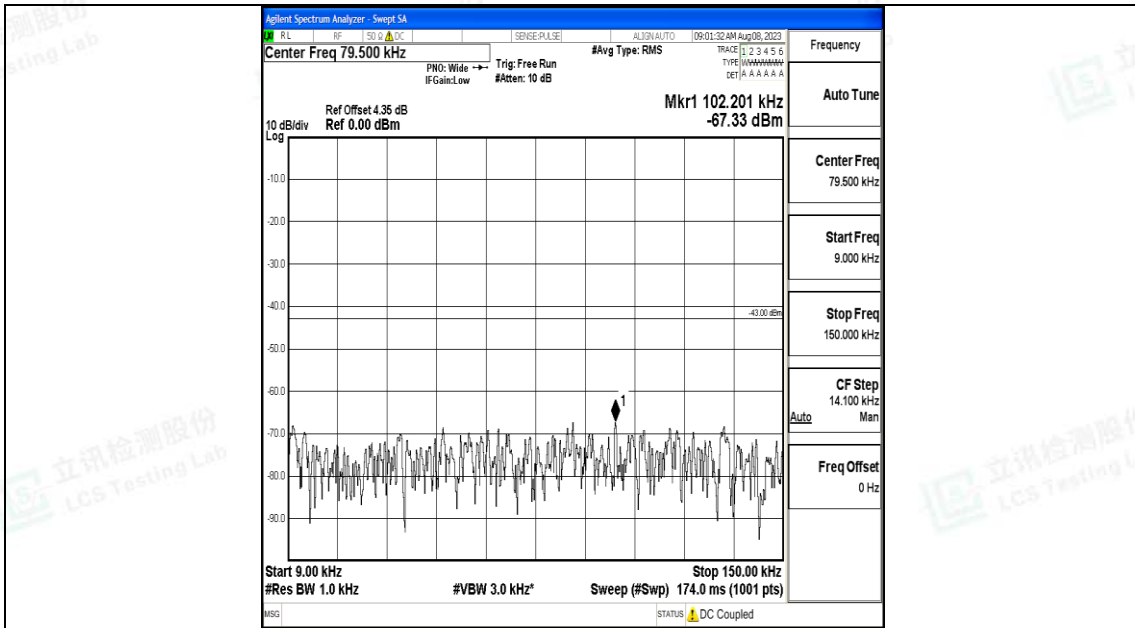

Band25_20MHz_16QAM_26140_1RB#0_3000~20000_3000~20000

Band25_20MHz_QPSK_26365_1RB#0_0.009~0.15_0.009~0.15