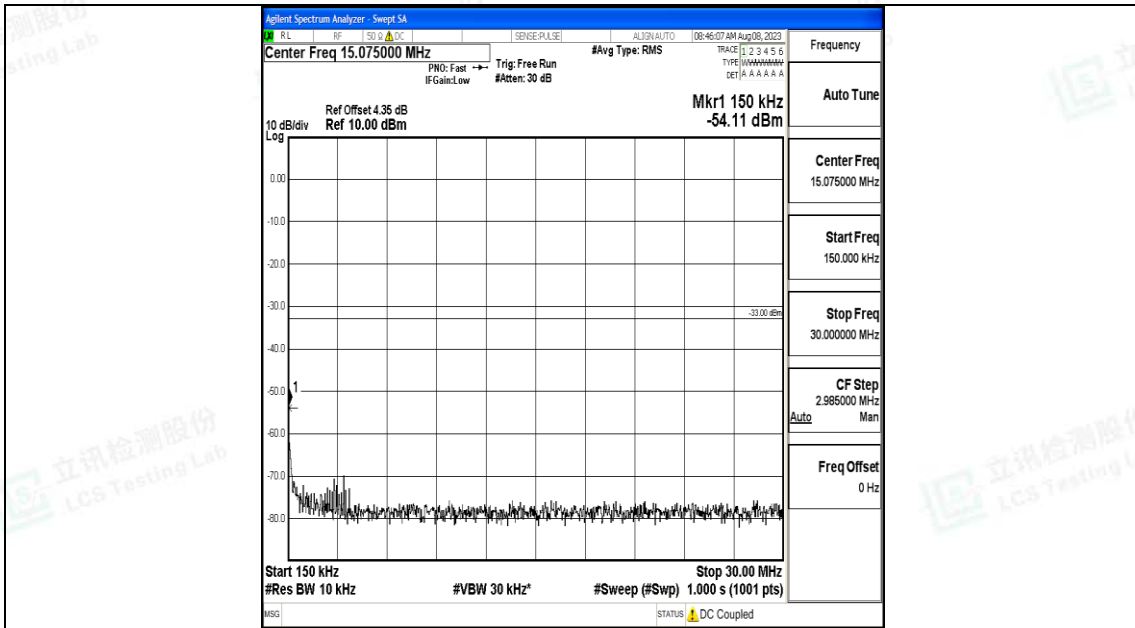

Band25\_15MHz\_QPSK\_26365\_1RB#0\_30~1000\_30~1000

Band25\_15MHz\_QPSK\_26365\_1RB#0\_1000~3000\_1000~3000

Band25\_15MHz\_QPSK\_26365\_1RB#0\_3000~20000\_3000~20000

Band25\_15MHz\_16QAM\_26365\_1RB#0\_0.009~0.15\_0.009~0.15