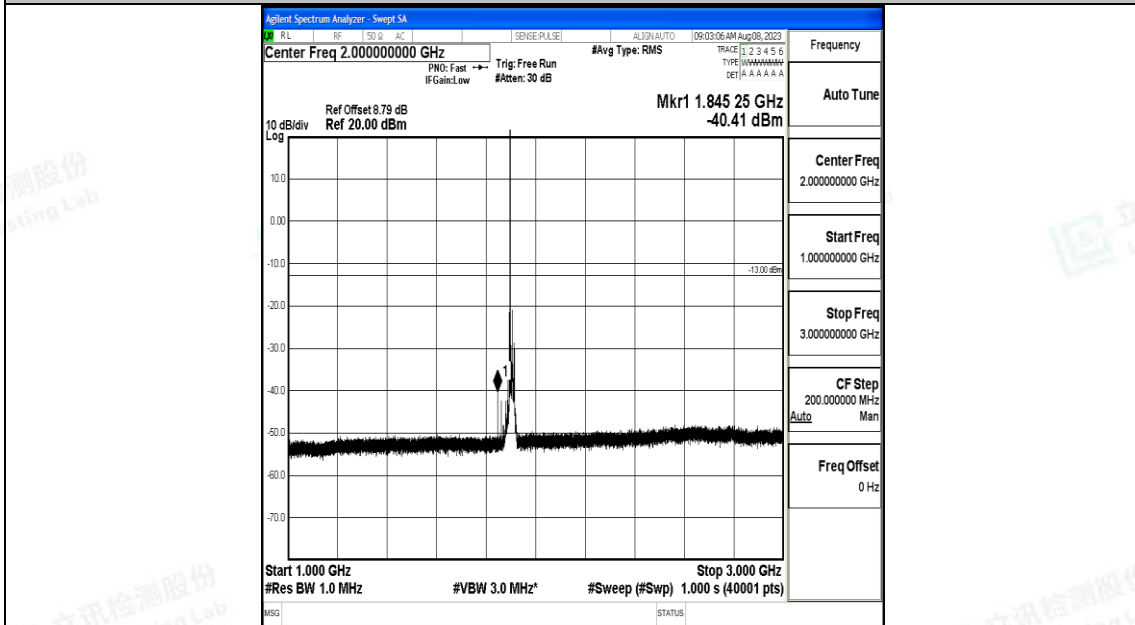

Band25\_20MHz\_QPSK\_26590\_1RB#0\_0.009~0.15\_0.009~0.15

Band25\_20MHz\_QPSK\_26590\_1RB#0\_0.15~30\_0.15~30

Band25\_20MHz\_QPSK\_26590\_1RB#0\_30~1000\_30~1000

Band25\_20MHz\_QPSK\_26590\_1RB#0\_1000~3000\_1000~3000