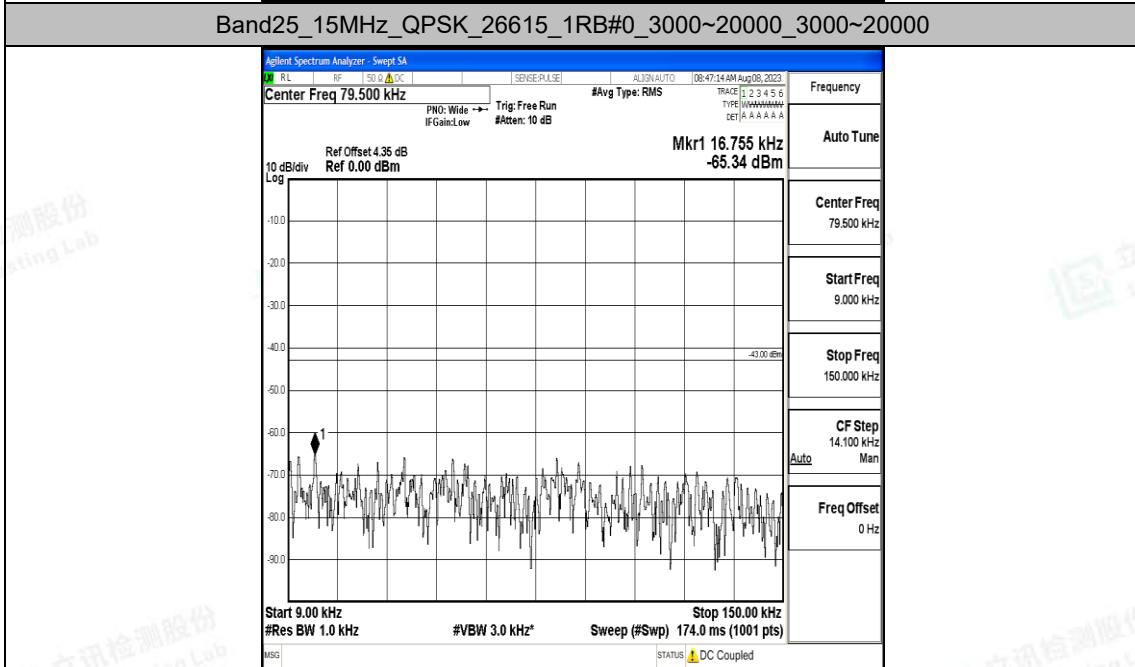

Band25\_15MHz\_QPSK\_26615\_1RB#0\_0.009~0.15\_0.009~0.15

Band25\_15MHz\_QPSK\_26615\_1RB#0\_0.15~30\_0.15~30

Band25\_15MHz\_QPSK\_26615\_1RB#0\_30~1000\_30~1000

Band25\_15MHz\_QPSK\_26615\_1RB#0\_1000~3000\_1000~3000