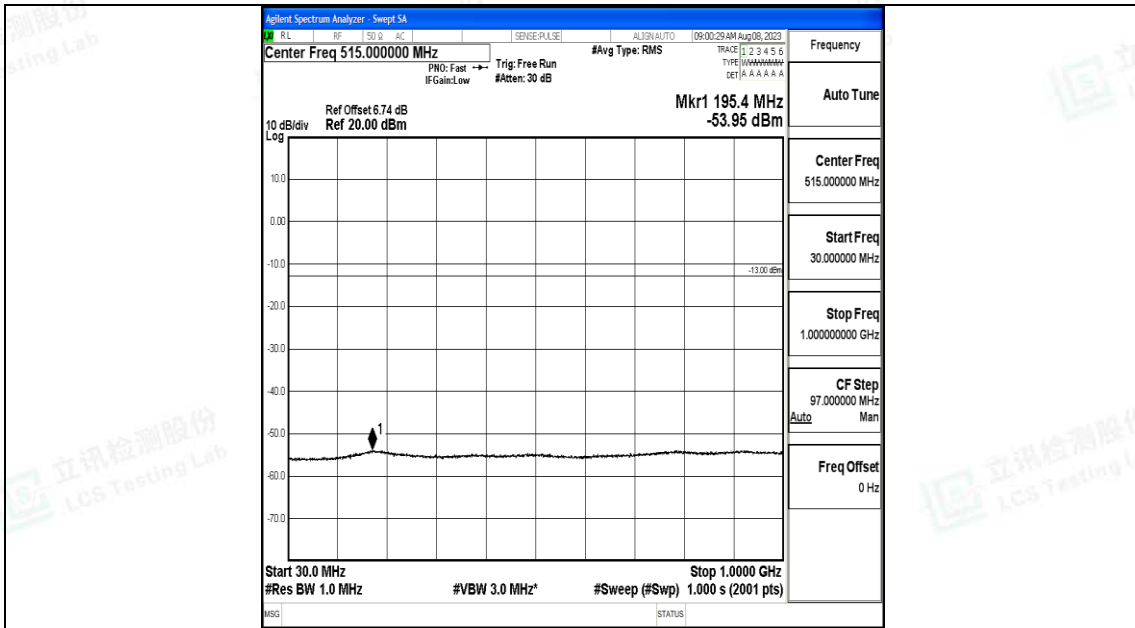

Band25_20MHz_QPSK_26140_1RB#0_0.15~30_0.15~30

Band25_20MHz_QPSK_26140_1RB#0_30~1000_30~1000