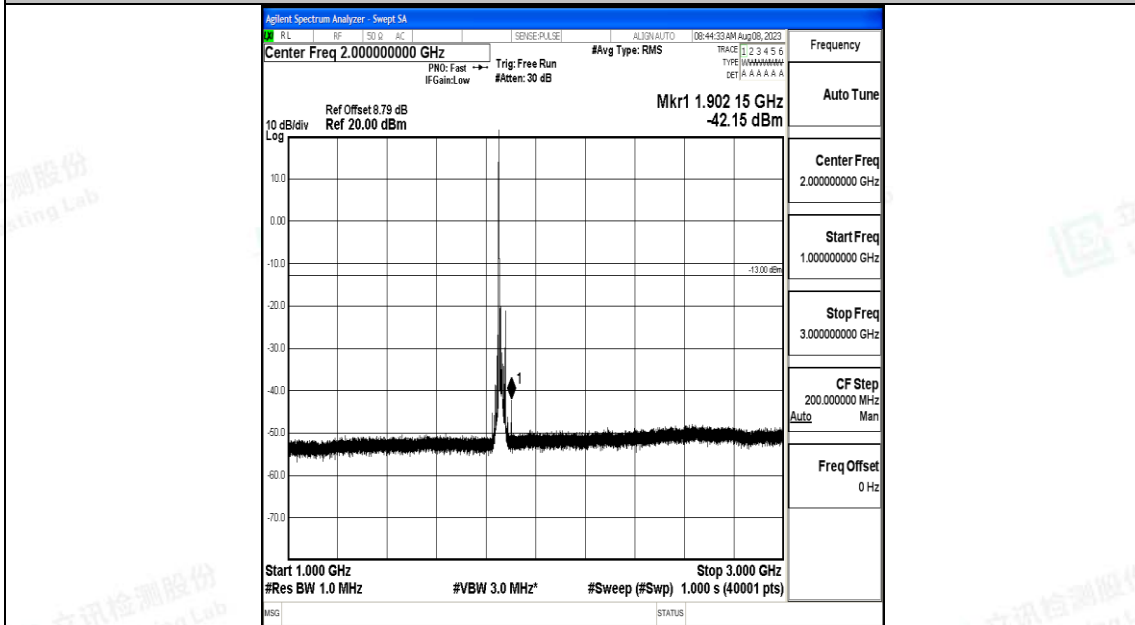

Band25\_15MHz\_QPSK\_26115\_1RB#0\_0.009~0.15\_0.009~0.15

Band25\_15MHz\_QPSK\_26115\_1RB#0\_0.15~30\_0.15~30

Band25\_15MHz\_QPSK\_26115\_1RB#0\_30~1000\_30~1000

Band25\_15MHz\_QPSK\_26115\_1RB#0\_1000~3000\_1000~3000