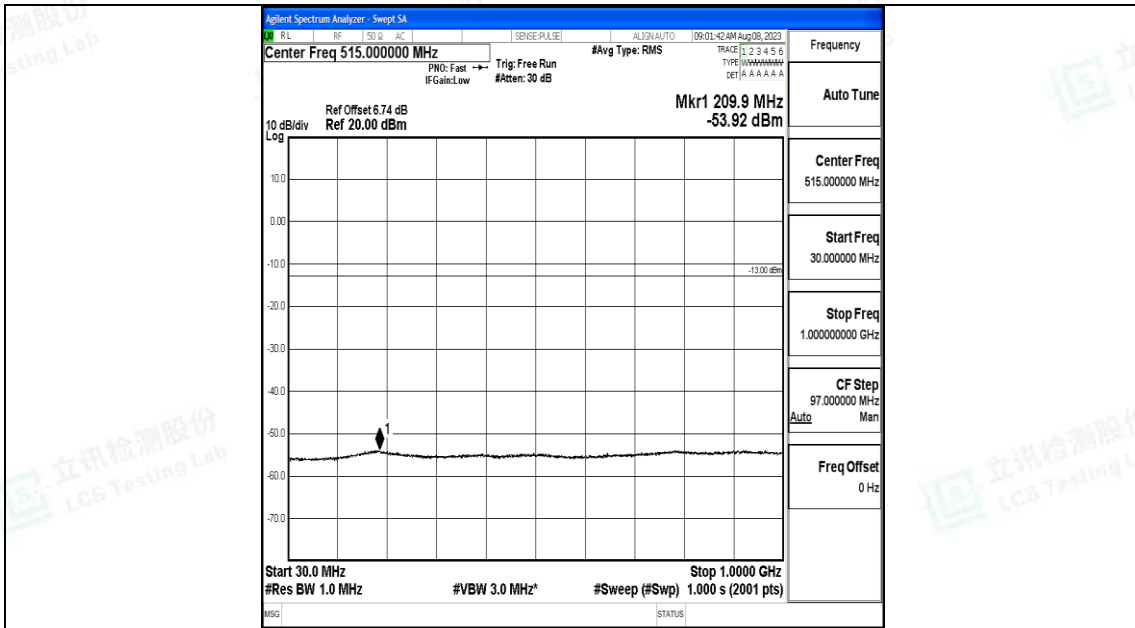

Band25\_20MHz\_16QAM\_26140\_1RB#0\_1000~3000\_1000~3000

Band25\_20MHz\_16QAM\_26140\_1RB#0\_3000~20000\_3000~20000

Band25\_20MHz\_QPSK\_26365\_1RB#0\_0.009~0.15\_0.009~0.15

Band25\_20MHz\_QPSK\_26365\_1RB#0\_0.15~30\_0.15~30