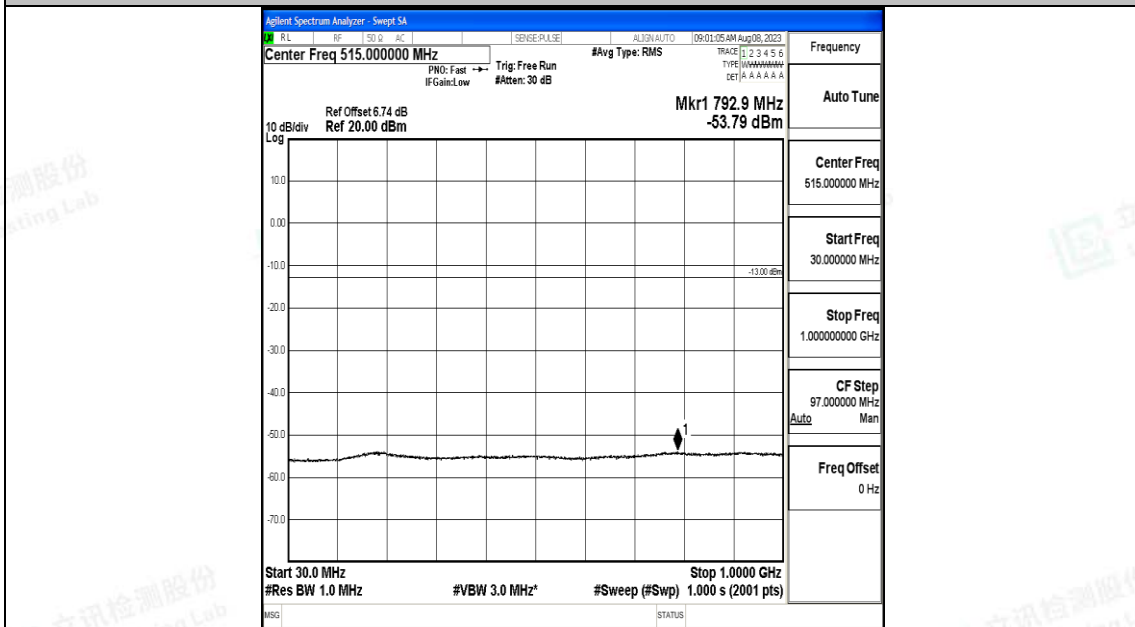

Band25\_20MHz\_QPSK\_26140\_1RB#0\_3000~20000\_3000~20000

Band25\_20MHz\_16QAM\_26140\_1RB#0\_0.009~0.15\_0.009~0.15

Band25\_20MHz\_16QAM\_26140\_1RB#0\_0.15~30\_0.15~30

Band25\_20MHz\_16QAM\_26140\_1RB#0\_30~1000\_30~1000