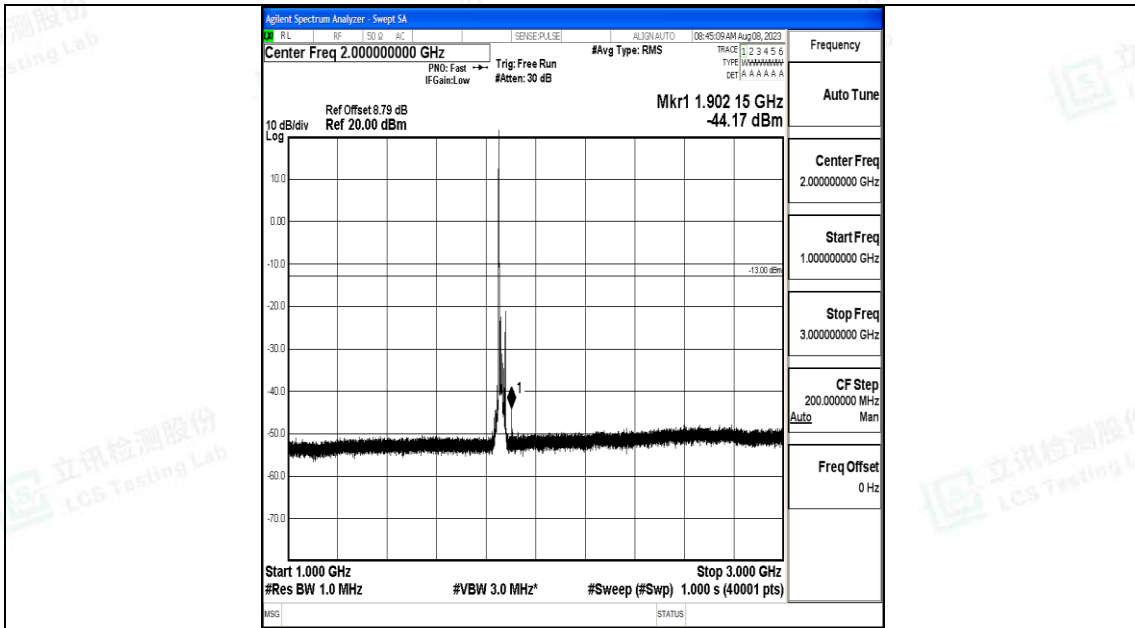

Band25\_15MHz\_QPSK\_26115\_1RB#0\_3000~20000\_3000~20000

Band25\_15MHz\_16QAM\_26115\_1RB#0\_0.009~0.15\_0.009~0.15

Band25\_15MHz\_16QAM\_26115\_1RB#0\_0.15~30\_0.15~30

Band25\_15MHz\_16QAM\_26115\_1RB#0\_30~1000\_30~1000