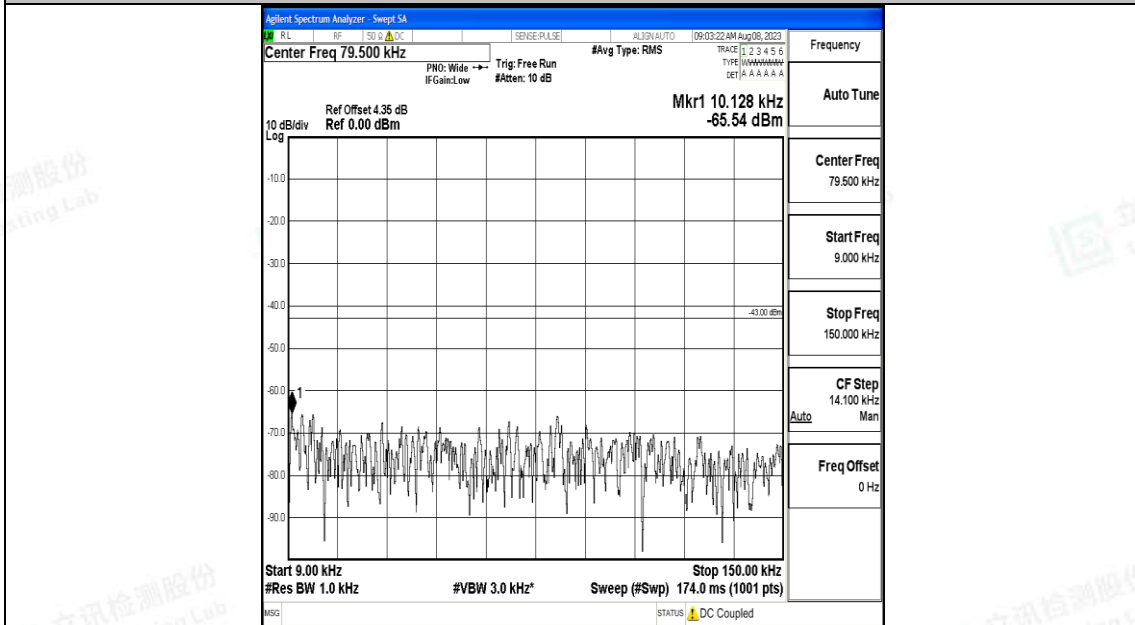

Band25_20MHz_QPSK_26590_1RB#0_3000~20000_3000~20000

Band25_20MHz_16QAM_26590_1RB#0_0.009~0.15_0.009~0.15