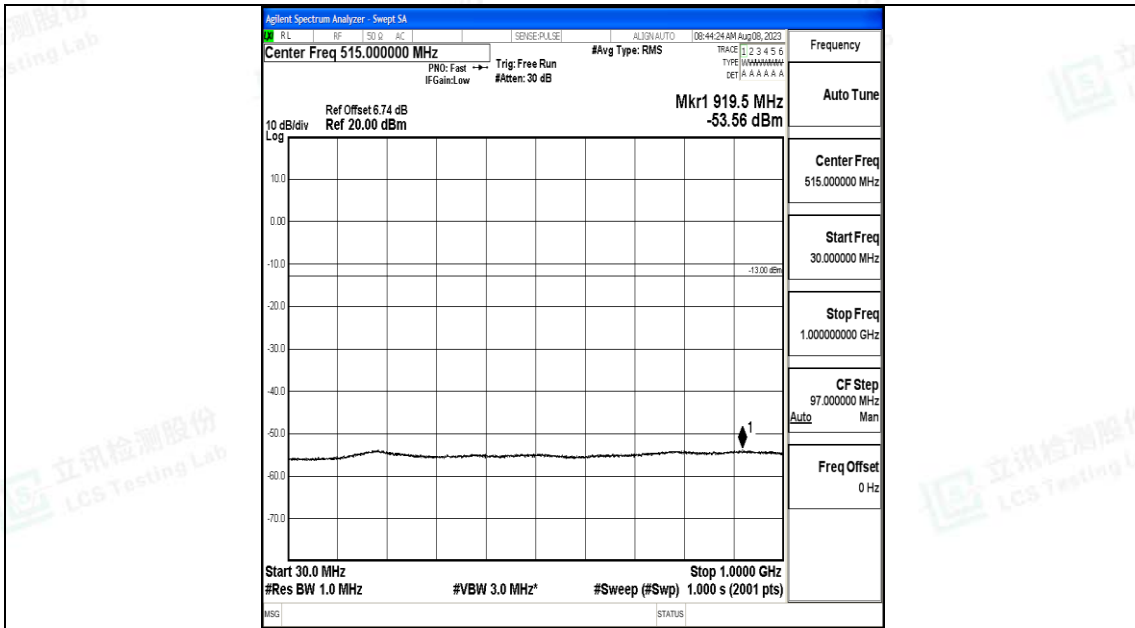

Band25\_15MHz\_QPSK\_26115\_1RB#0\_0.009~0.15\_0.009~0.15

Band25\_15MHz\_QPSK\_26115\_1RB#0\_0.15~30\_0.15~30

Band25\_15MHz\_QPSK\_26115\_1RB#0\_30~1000\_30~1000

Band25\_15MHz\_QPSK\_26115\_1RB#0\_1000~3000\_1000~3000