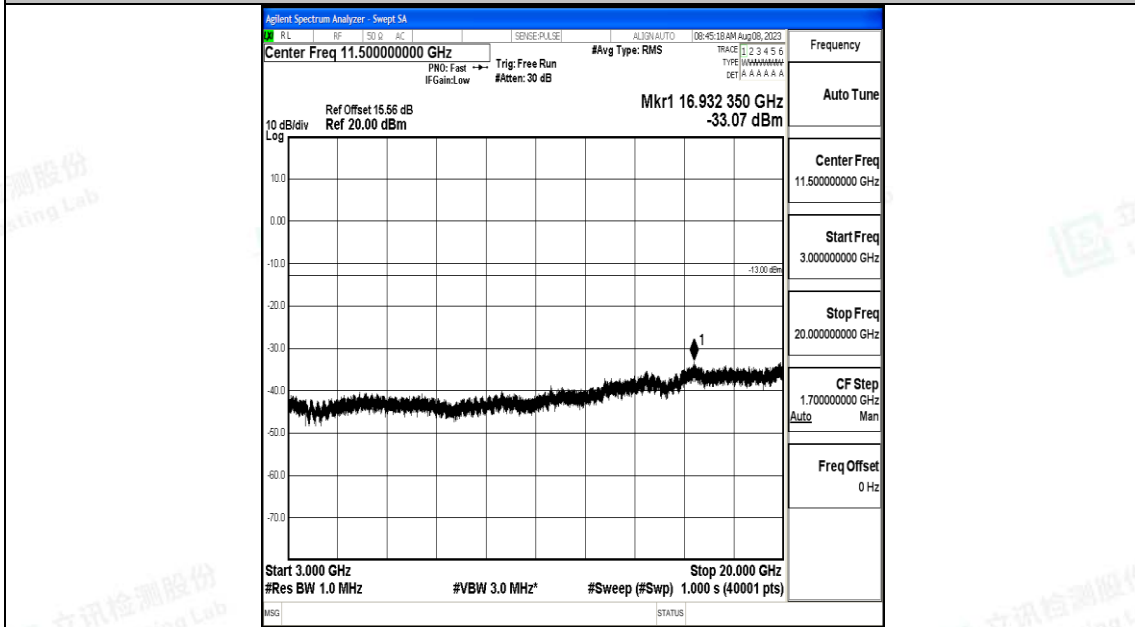

Band25_15MHz_16QAM_26115_1RB#0_1000~3000_1000~3000

Band25_15MHz_16QAM_26115_1RB#0_3000~20000_3000~20000