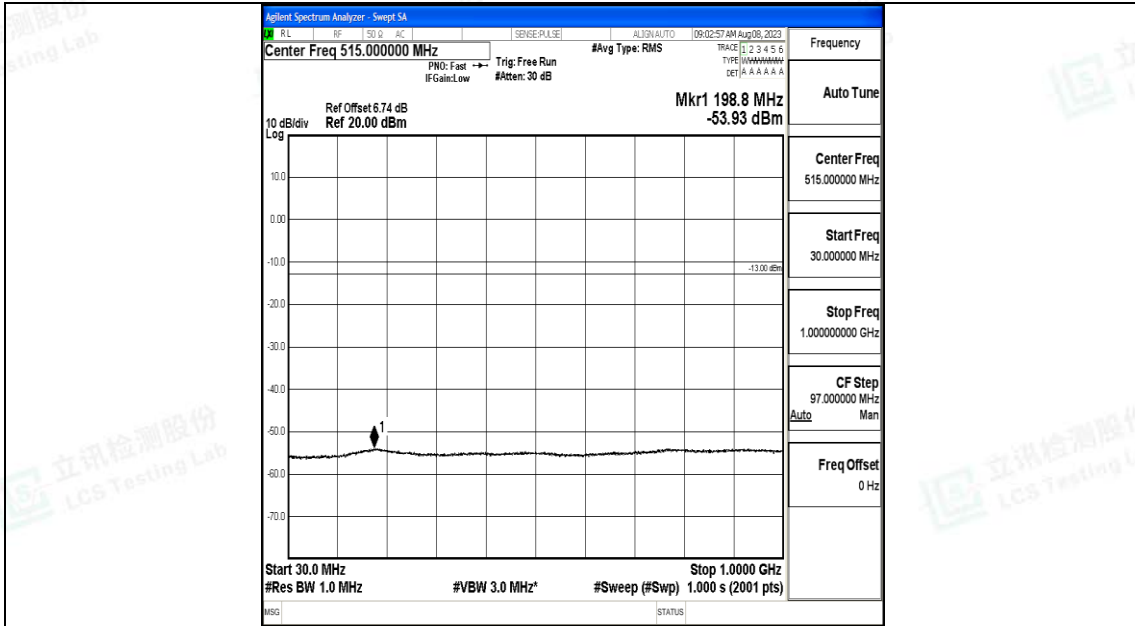

Band25_20MHz_QPSK_26590_1RB#0_0.15~30_0.15~30

Band25_20MHz_QPSK_26590_1RB#0_30~1000_30~1000