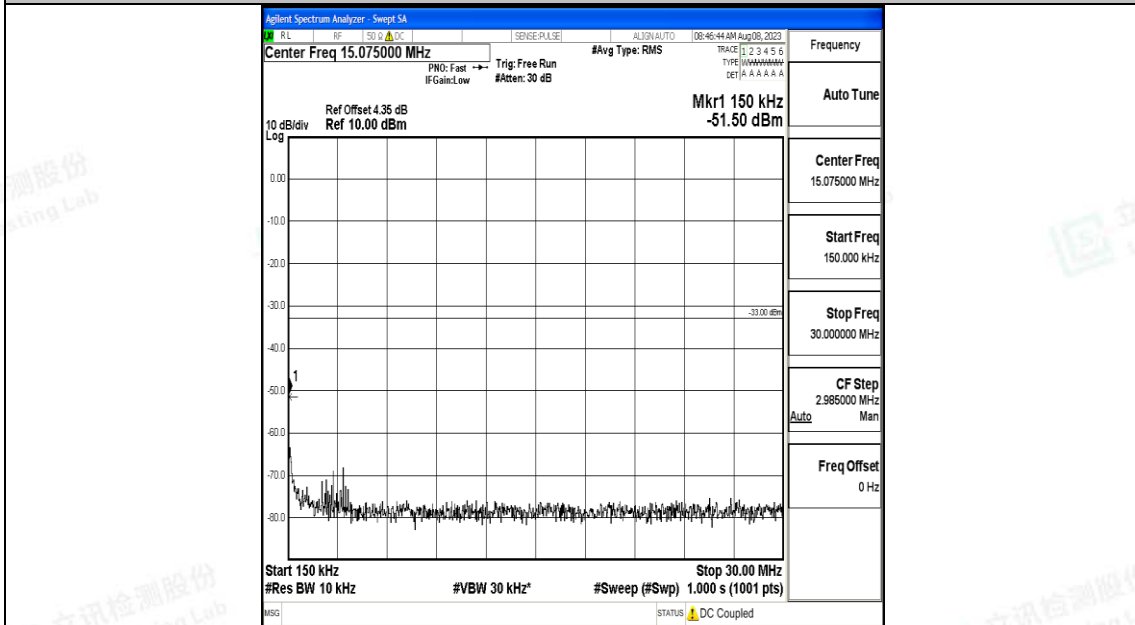

Band25_15MHz_QPSK_26615_1RB#0_0.009~0.15_0.009~0.15

Band25_15MHz_QPSK_26615_1RB#0_0.15~30_0.15~30