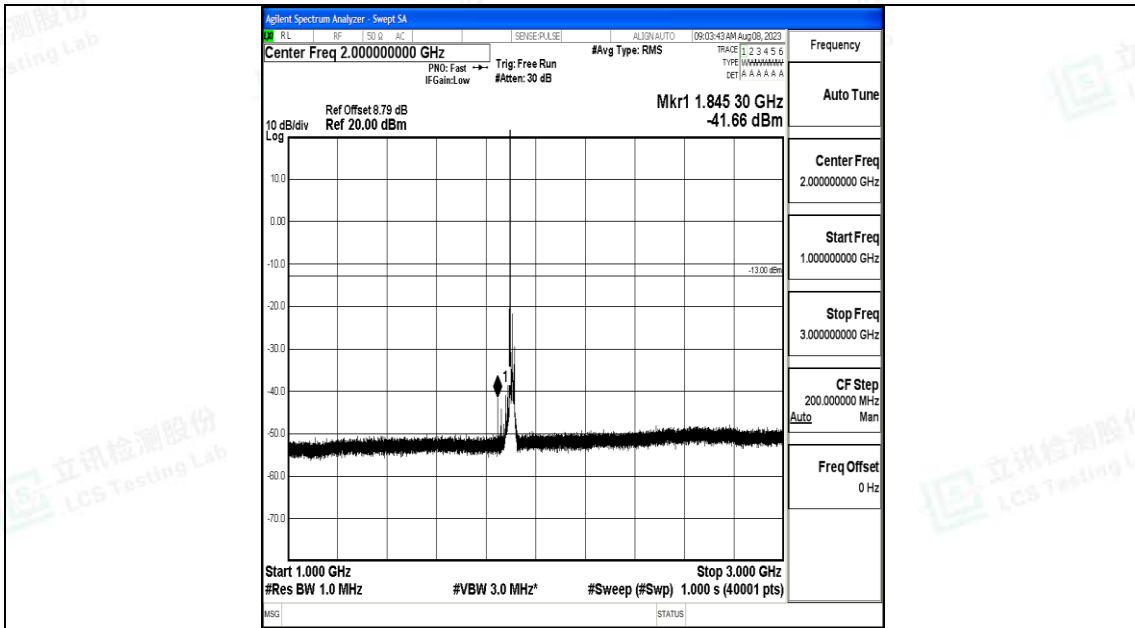

Band25\_20MHz\_QPSK\_26590\_1RB#0\_3000~20000\_3000~20000

Band25\_20MHz\_16QAM\_26590\_1RB#0\_0.009~0.15\_0.009~0.15

Band25\_20MHz\_16QAM\_26590\_1RB#0\_0.15~30\_0.15~30

Band25\_20MHz\_16QAM\_26590\_1RB#0\_30~1000\_30~1000