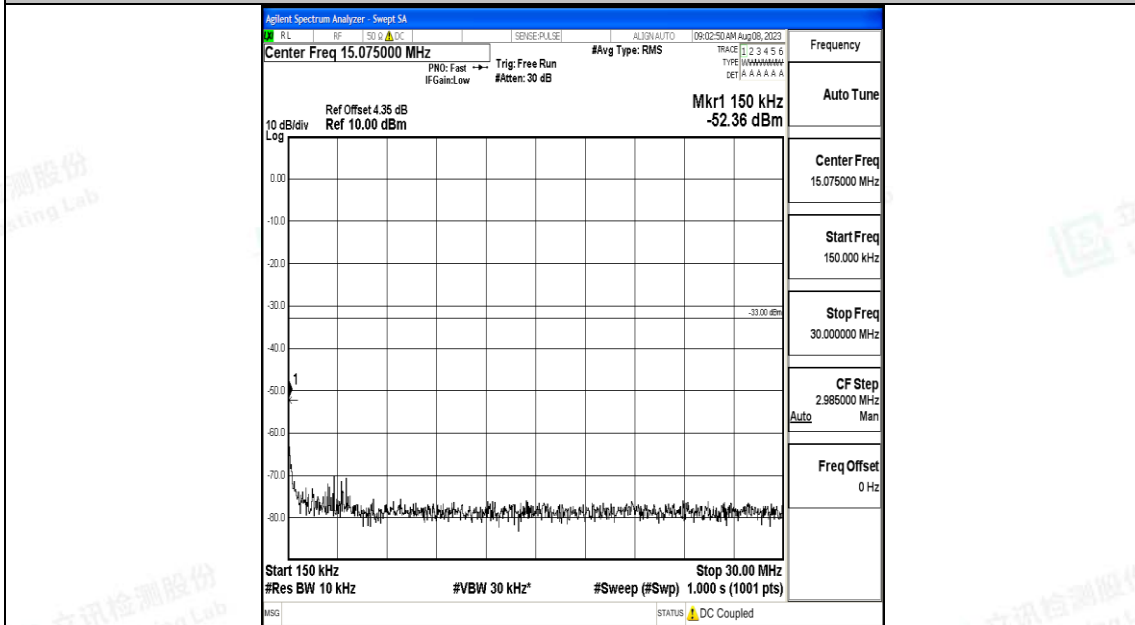

Band25_20MHz_QPSK_26590_1RB#0_0.009~0.15_0.009~0.15

Band25_20MHz_QPSK_26590_1RB#0_0.15~30_0.15~30