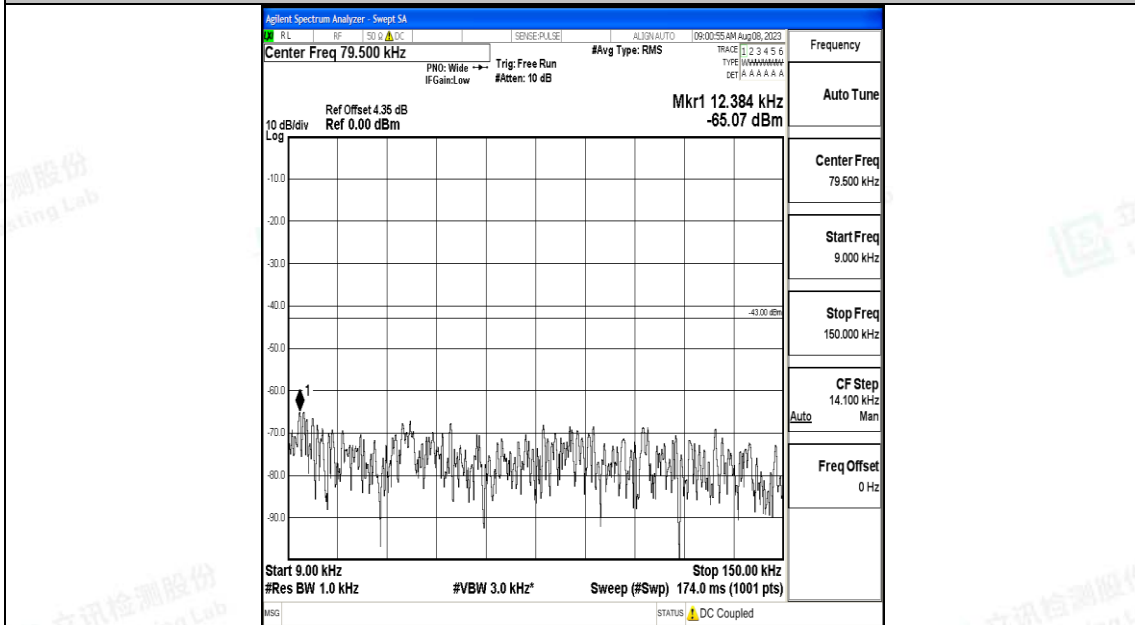

Band25_20MHz_QPSK_26140_1RB#0_3000~20000_3000~20000

Band25_20MHz_16QAM_26140_1RB#0_0.009~0.15_0.009~0.15