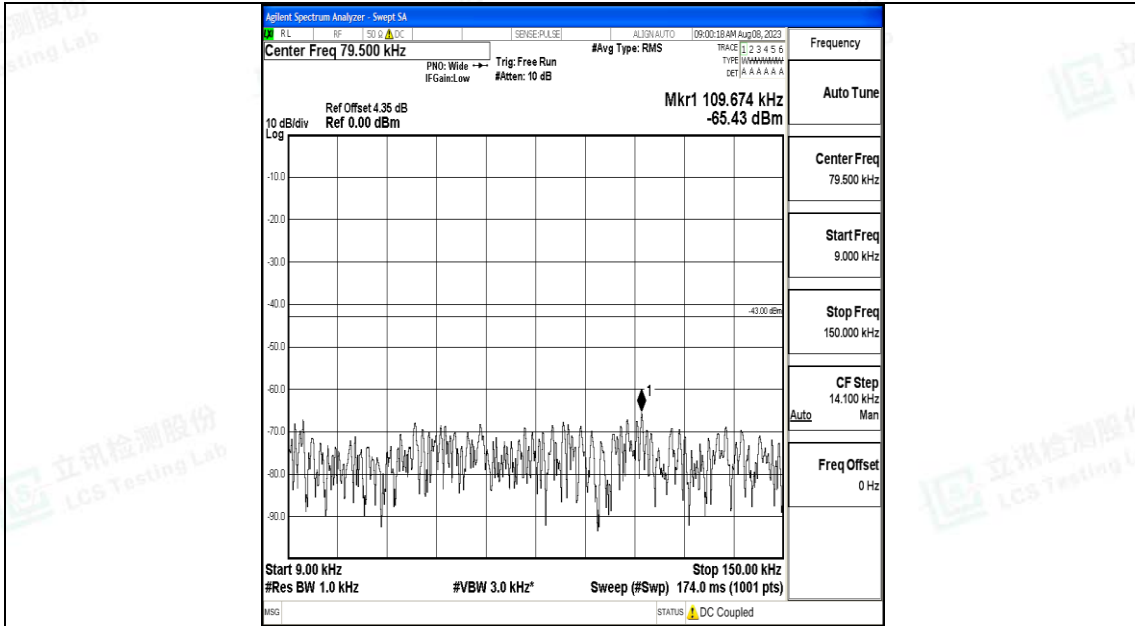

Band25\_15MHz\_16QAM\_26615\_1RB#0\_0.15~30\_0.15~30

Band25\_15MHz\_16QAM\_26615\_1RB#0\_30~1000\_30~1000

Band25\_15MHz\_16QAM\_26615\_1RB#0\_1000~3000\_1000~3000

Band25\_15MHz\_16QAM\_26615\_1RB#0\_3000~20000\_3000~20000