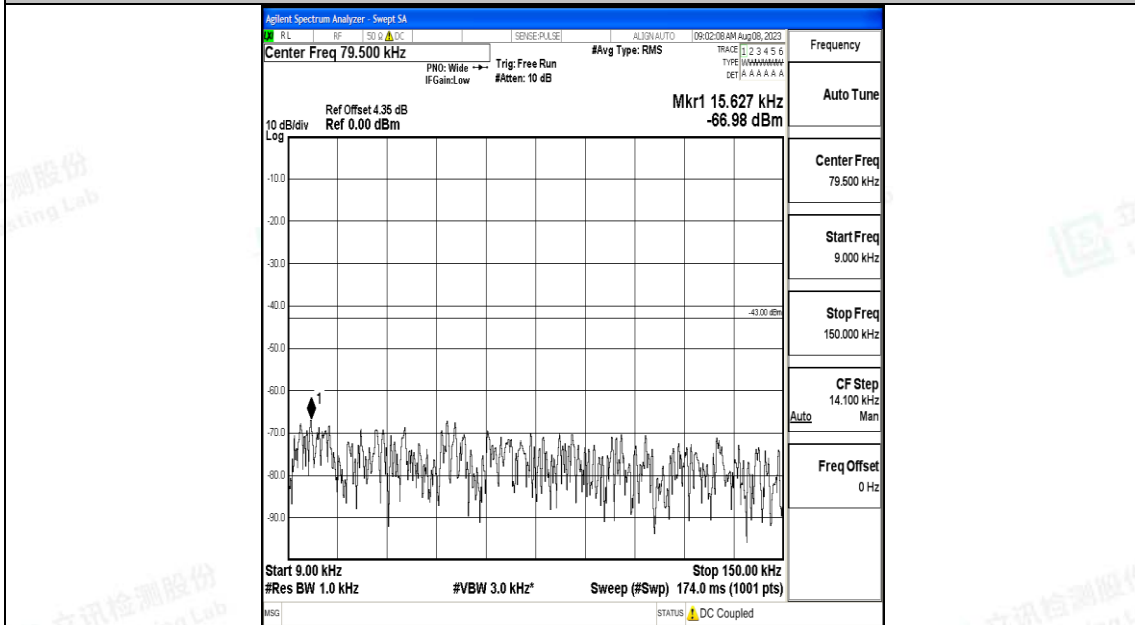

Band25\_20MHz\_QPSK\_26365\_1RB#0\_30~1000\_30~1000

Band25\_20MHz\_QPSK\_26365\_1RB#0\_1000~3000\_1000~3000

Band25\_20MHz\_QPSK\_26365\_1RB#0\_3000~20000\_3000~20000

Band25\_20MHz\_16QAM\_26365\_1RB#0\_0.009~0.15\_0.009~0.15