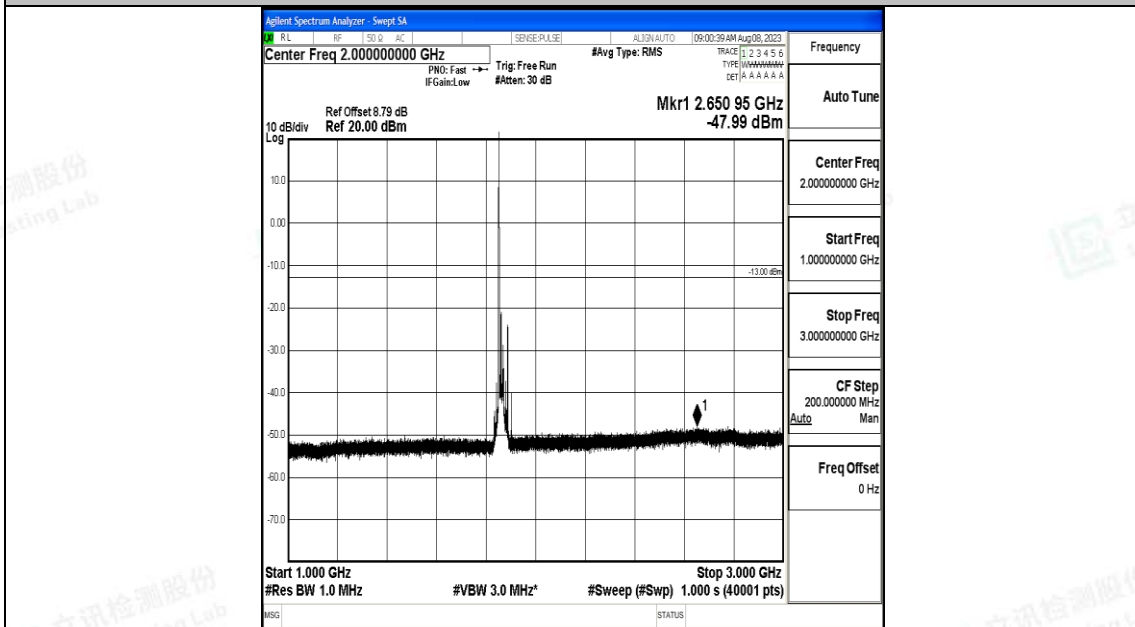

Band25\_20MHz\_QPSK\_26140\_1RB#0\_0.009~0.15\_0.009~0.15

Band25\_20MHz\_QPSK\_26140\_1RB#0\_0.15~30\_0.15~30

Band25\_20MHz\_QPSK\_26140\_1RB#0\_30~1000\_30~1000

Band25\_20MHz\_QPSK\_26140\_1RB#0\_1000~3000\_1000~3000