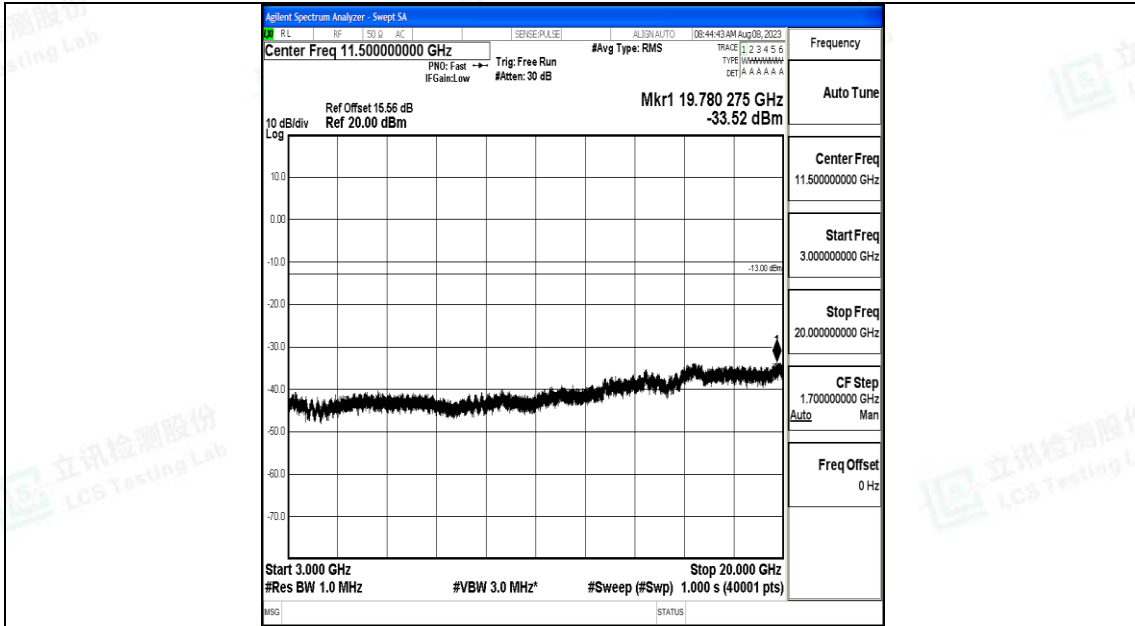

Band25\_15MHz\_QPSK\_26115\_1RB#0\_0.009~0.15\_0.009~0.15

Band25\_15MHz\_QPSK\_26115\_1RB#0\_0.15~30\_0.15~30

Band25\_15MHz\_QPSK\_26115\_1RB#0\_30~1000\_30~1000

Band25\_15MHz\_QPSK\_26115\_1RB#0\_1000~3000\_1000~3000