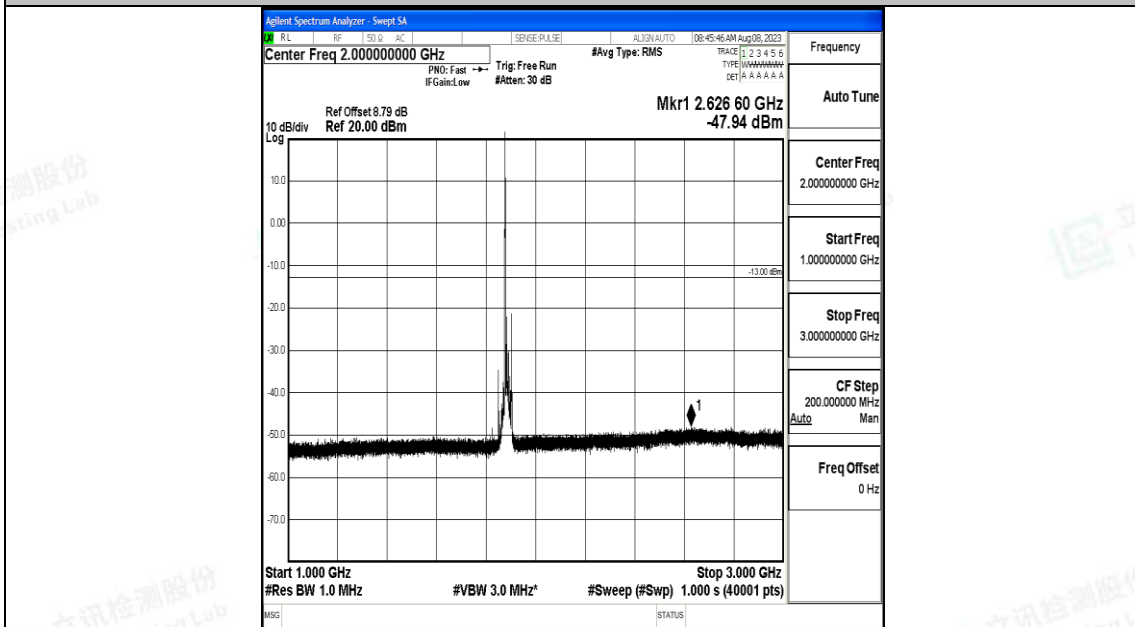

Band25_15MHz_QPSK_26365_1RB#0_30~1000_30~1000

Band25_15MHz_QPSK_26365_1RB#0_1000~3000_1000~3000