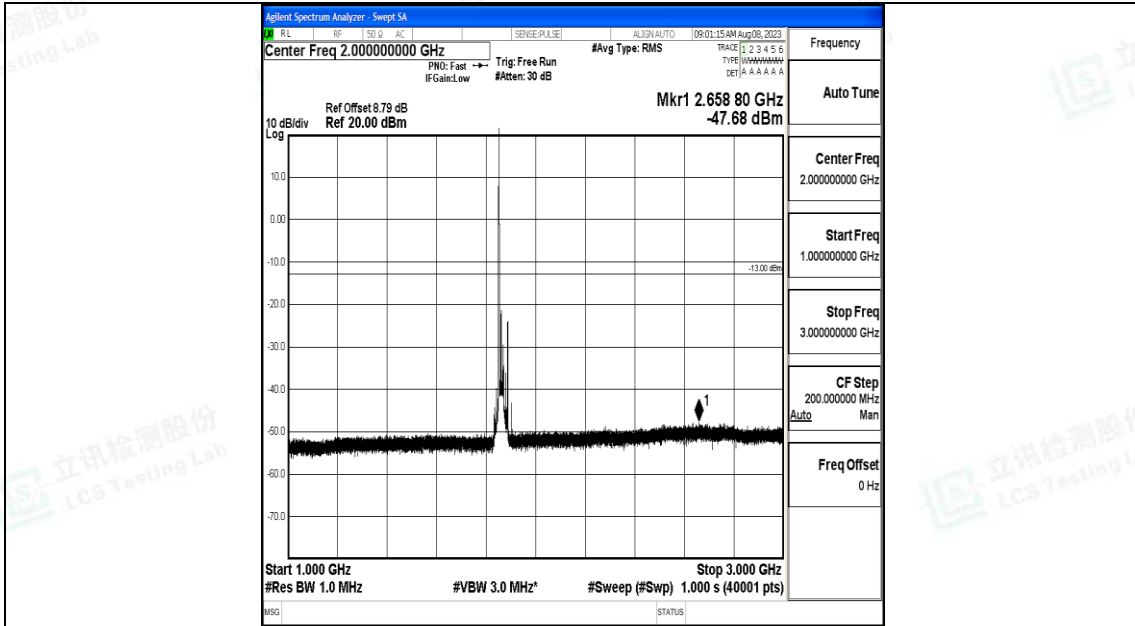

Band25\_20MHz\_QPSK\_26140\_1RB#0\_3000~20000\_3000~20000

Band25\_20MHz\_16QAM\_26140\_1RB#0\_0.009~0.15\_0.009~0.15

Band25\_20MHz\_16QAM\_26140\_1RB#0\_0.15~30\_0.15~30

Band25\_20MHz\_16QAM\_26140\_1RB#0\_30~1000\_30~1000