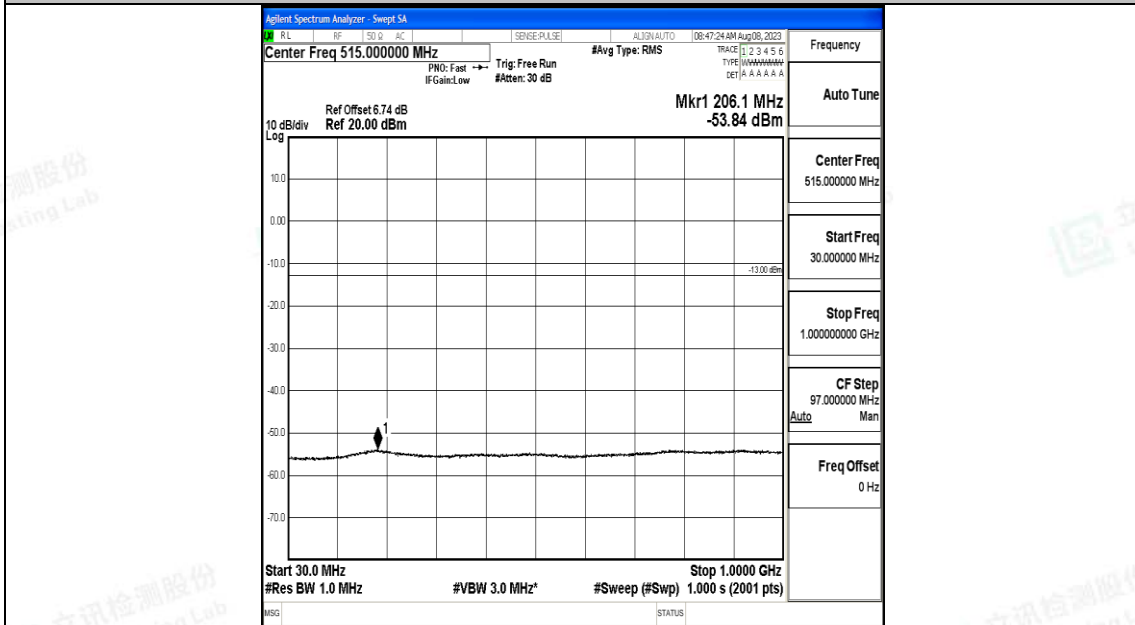

Band25_15MHz_16QAM_26615_1RB#0_0.15~30_0.15~30

Band25_15MHz_16QAM_26615_1RB#0_30~1000_30~1000