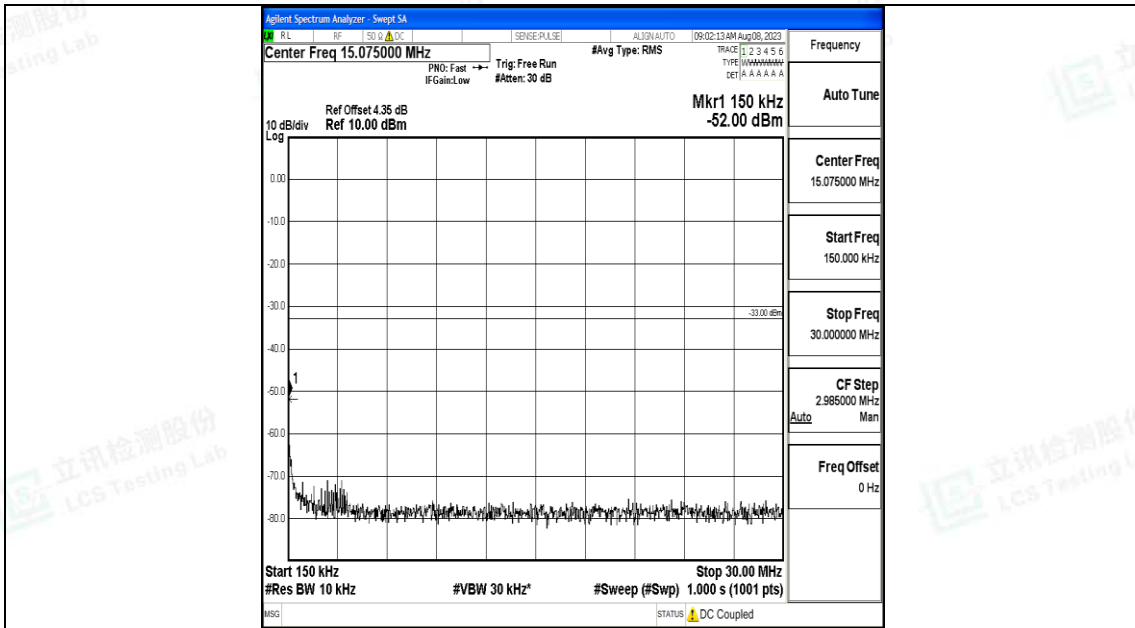

Band25\_20MHz\_QPSK\_26365\_1RB#0\_30~1000\_30~1000

Band25\_20MHz\_QPSK\_26365\_1RB#0\_1000~3000\_1000~3000

Band25\_20MHz\_QPSK\_26365\_1RB#0\_3000~20000\_3000~20000

Band25\_20MHz\_16QAM\_26365\_1RB#0\_0.009~0.15\_0.009~0.15