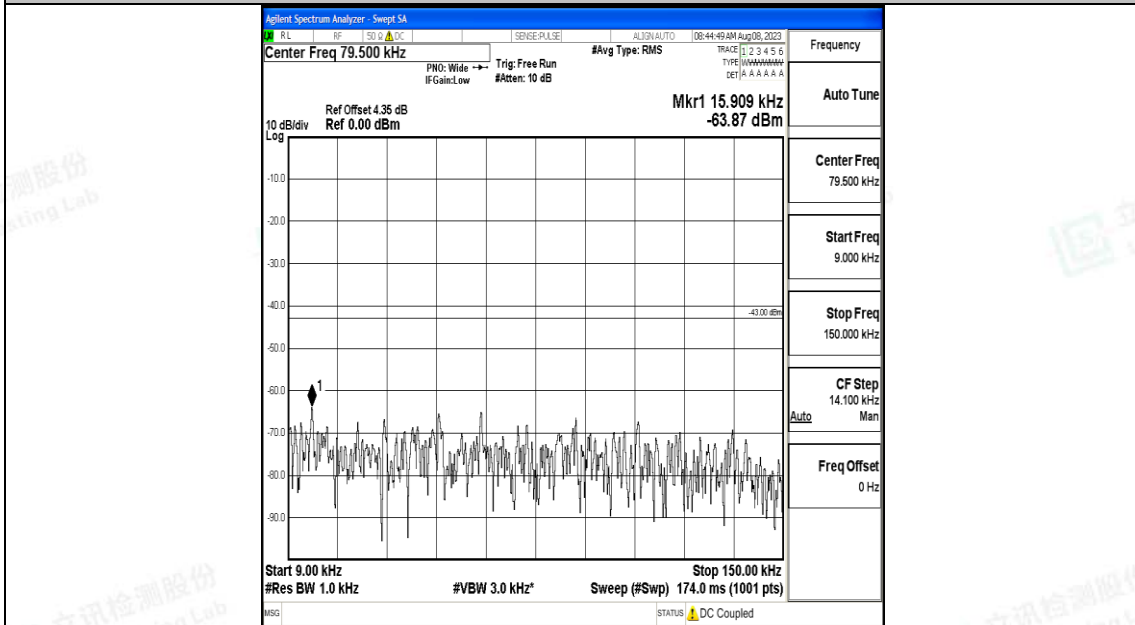

Band25_15MHz_QPSK_26115_1RB#0_3000~20000_3000~20000

Band25_15MHz_16QAM_26115_1RB#0_0.009~0.15_0.009~0.15