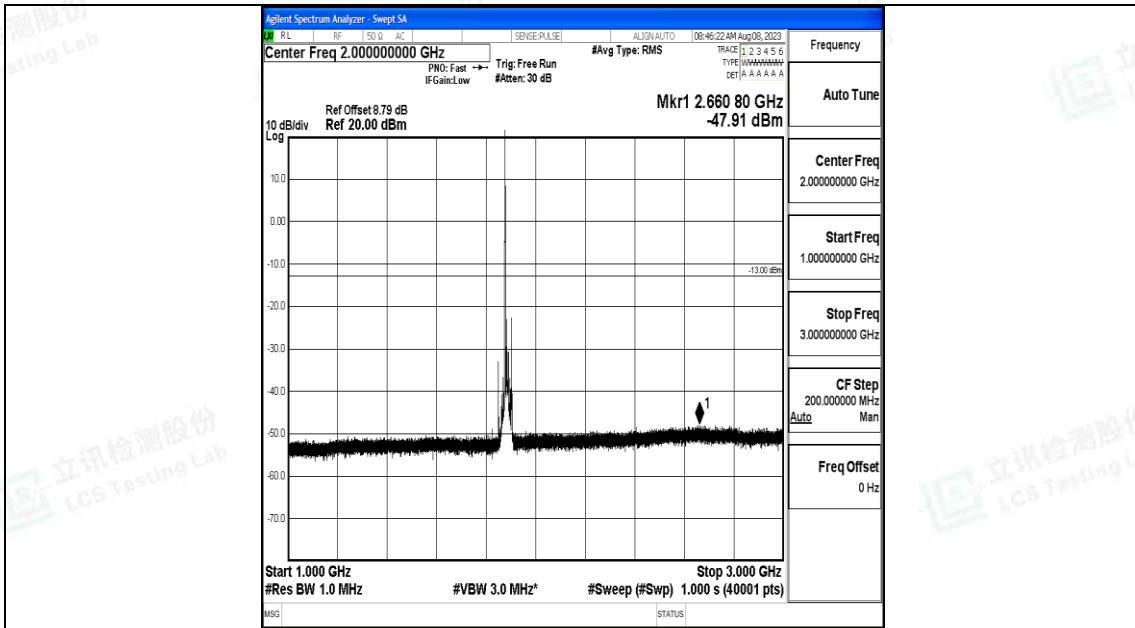

Band25_15MHz_16QAM_26365_1RB#0_30~1000_30~1000

Band25_15MHz_16QAM_26365_1RB#0_1000~3000_1000~3000