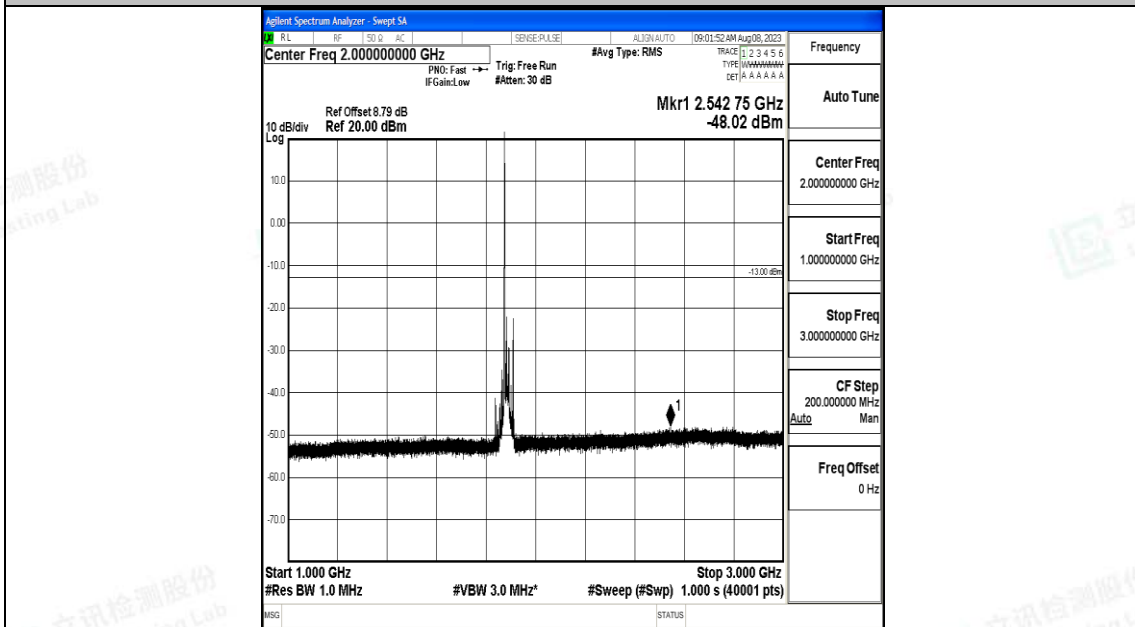

Band25_20MHz_QPSK_26365_1RB#0_30~1000_30~1000

Band25_20MHz_QPSK_26365_1RB#0_1000~3000_1000~3000