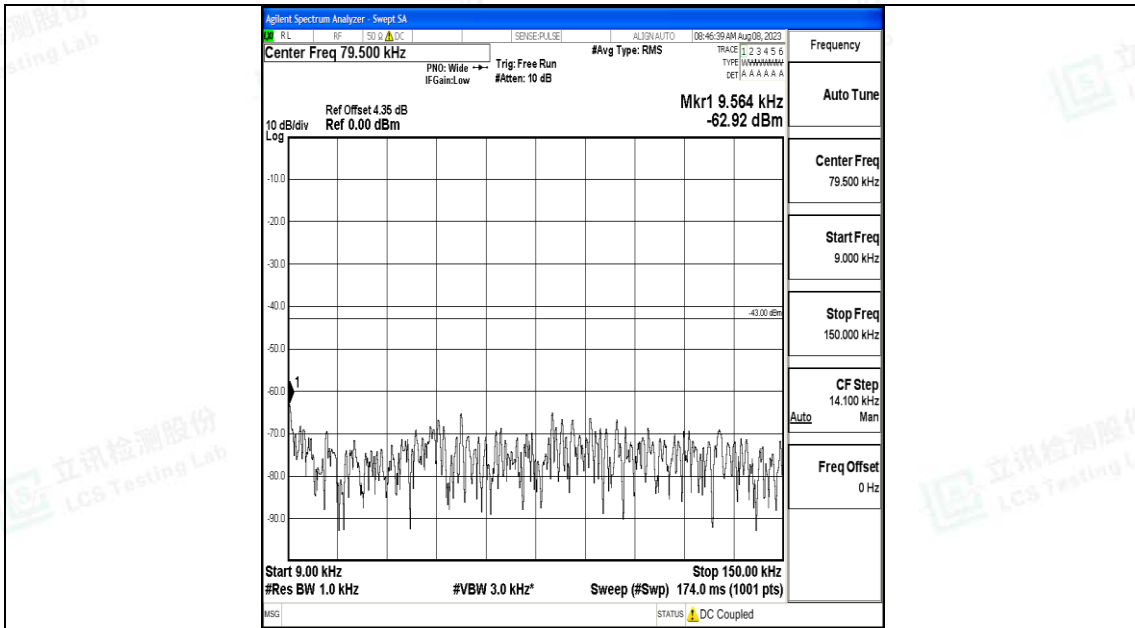

Band25\_15MHz\_16QAM\_26365\_1RB#0\_0.15~30\_0.15~30

Band25\_15MHz\_16QAM\_26365\_1RB#0\_30~1000\_30~1000

Band25\_15MHz\_16QAM\_26365\_1RB#0\_1000~3000\_1000~3000

Band25\_15MHz\_16QAM\_26365\_1RB#0\_3000~20000\_3000~20000