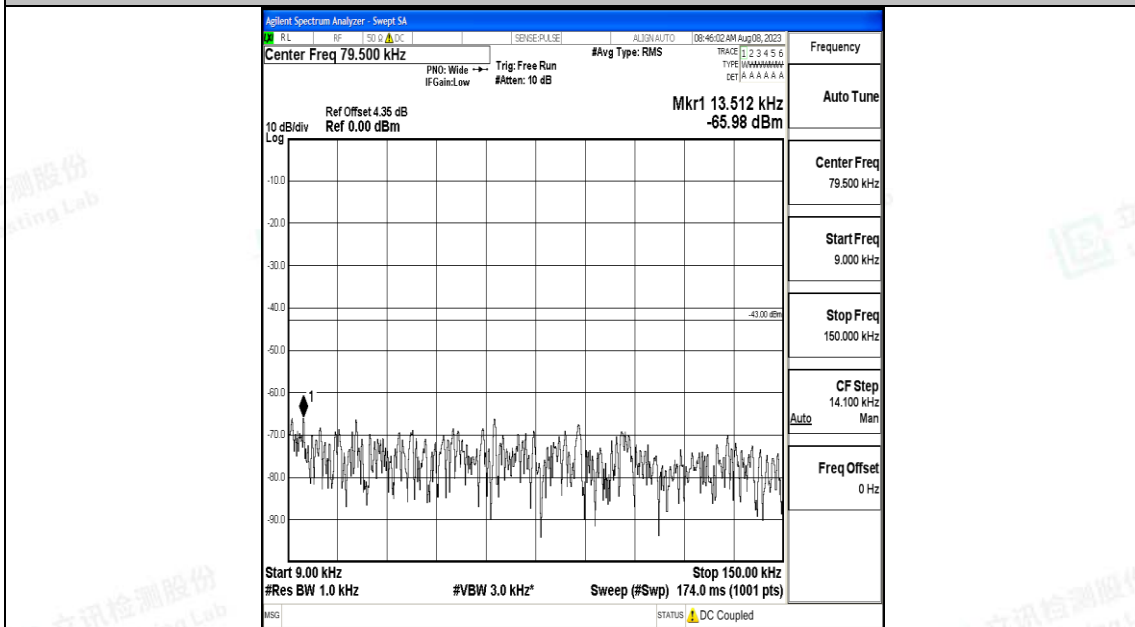

Band25\_15MHz\_QPSK\_26365\_1RB#0\_30~1000\_30~1000

Band25\_15MHz\_QPSK\_26365\_1RB#0\_1000~3000\_1000~3000

Band25\_15MHz\_QPSK\_26365\_1RB#0\_3000~20000\_3000~20000

Band25\_15MHz\_16QAM\_26365\_1RB#0\_0.009~0.15\_0.009~0.15