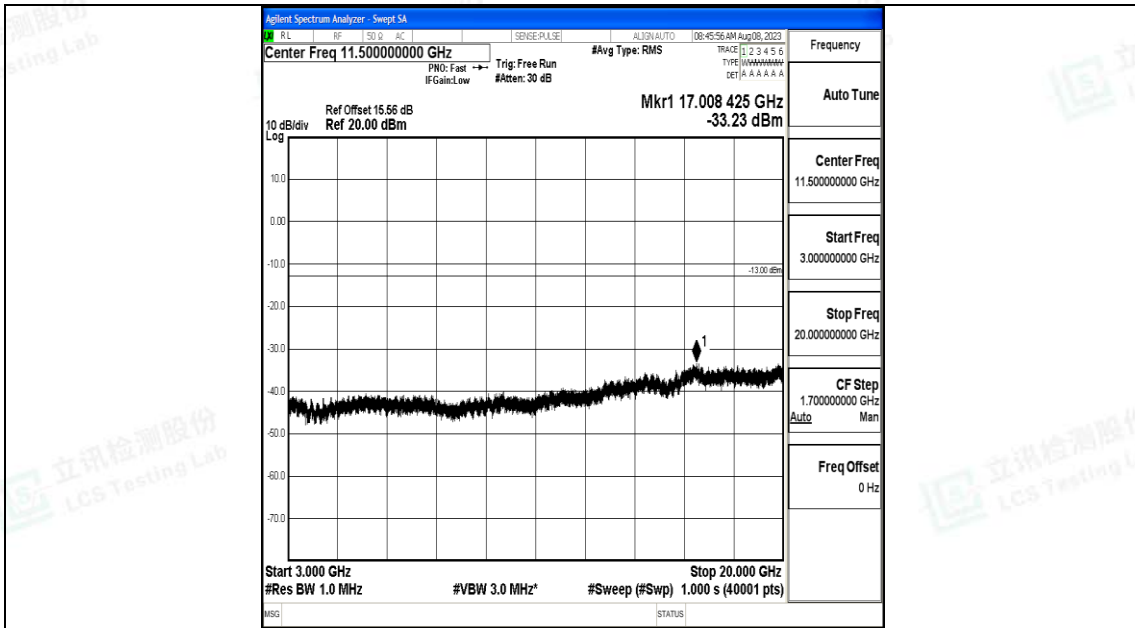

Band25_15MHz_QPSK_26365_1RB#0_1000~3000_1000~3000

Band25_15MHz_QPSK_26365_1RB#0_3000~20000_3000~20000