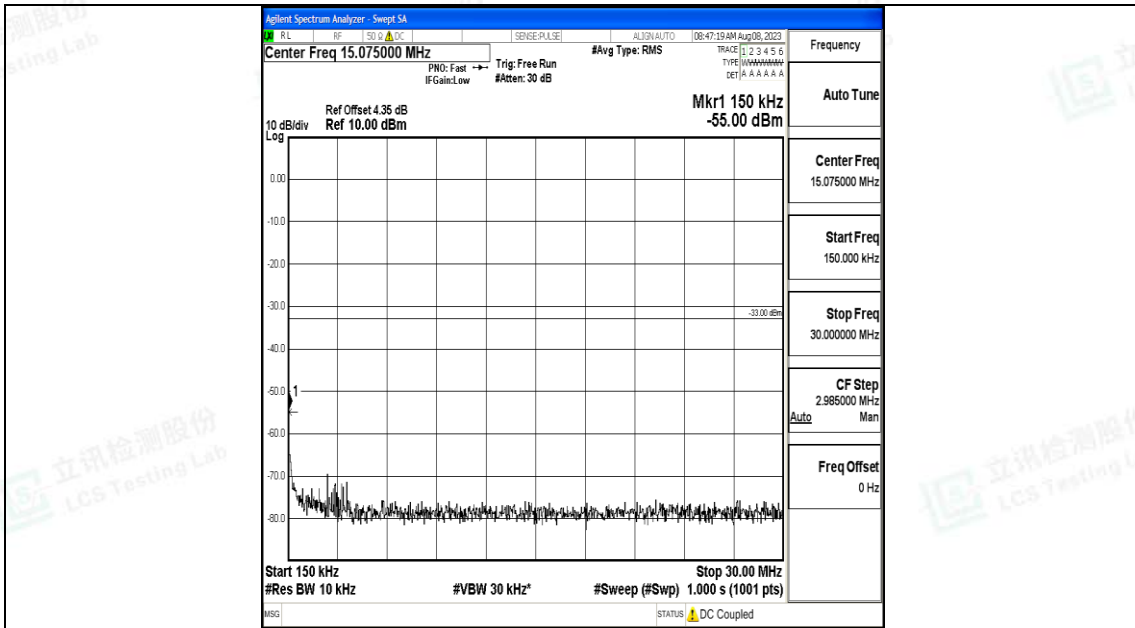

Band25\_15MHz\_QPSK\_26615\_1RB#0\_0.009~0.15\_0.009~0.15

Band25\_15MHz\_QPSK\_26615\_1RB#0\_0.15~30\_0.15~30

Band25\_15MHz\_QPSK\_26615\_1RB#0\_30~1000\_30~1000

Band25\_15MHz\_QPSK\_26615\_1RB#0\_1000~3000\_1000~3000