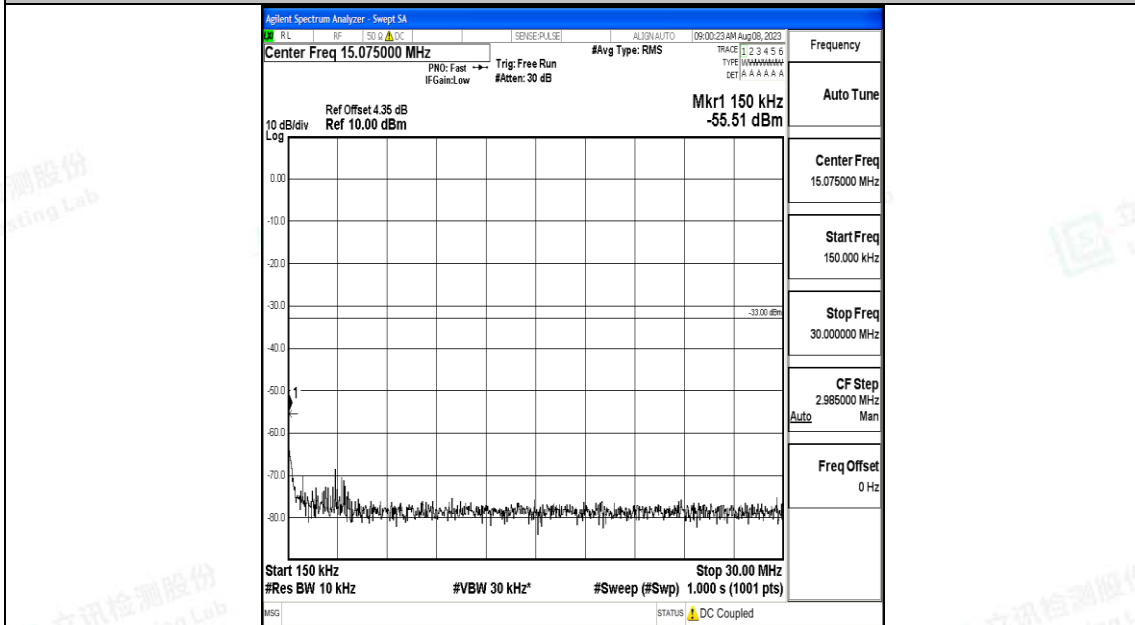

Band25_20MHz_QPSK_26140_1RB#0_0.009~0.15_0.009~0.15

Band25_20MHz_QPSK_26140_1RB#0_0.15~30_0.15~30