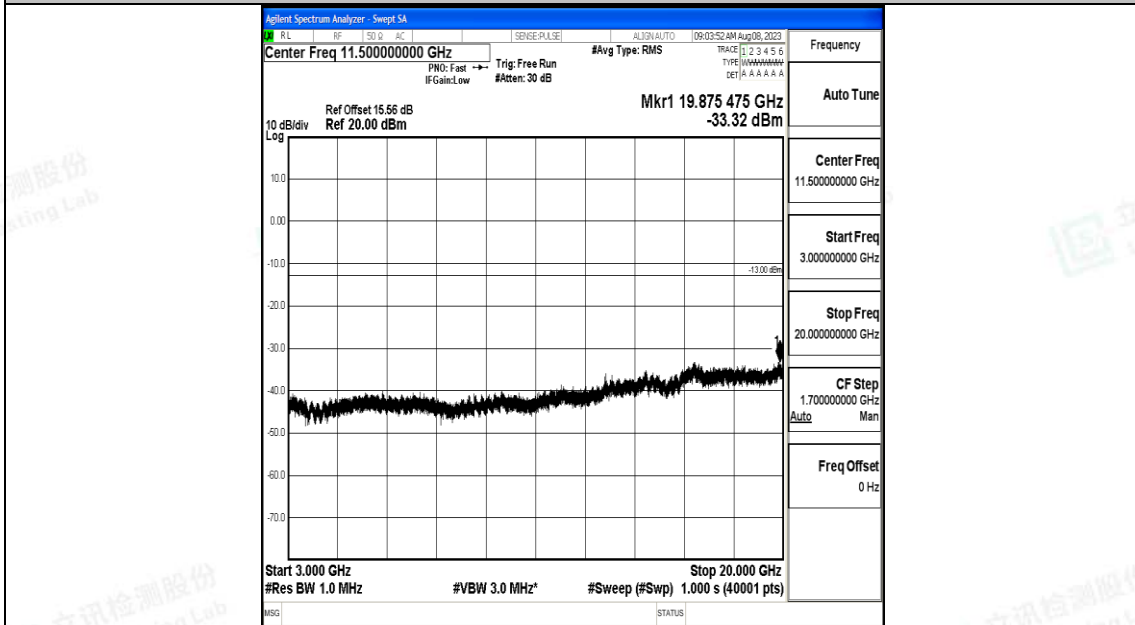

Band25_20MHz_16QAM_26590_1RB#0_1000~3000_1000~3000

Band25_20MHz_16QAM_26590_1RB#0_3000~20000_3000~20000