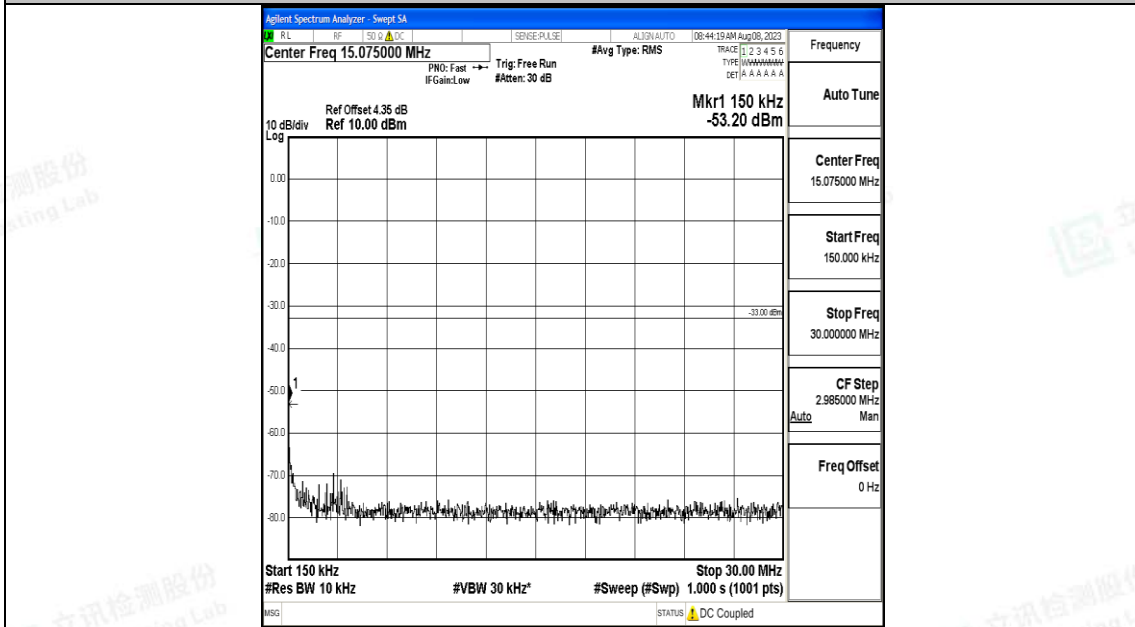

Band25\_15MHz\_QPSK\_26115\_1RB#0\_0.009~0.15\_0.009~0.15

Band25\_15MHz\_QPSK\_26115\_1RB#0\_0.15~30\_0.15~30

Band25\_15MHz\_QPSK\_26115\_1RB#0\_30~1000\_30~1000

Band25\_15MHz\_QPSK\_26115\_1RB#0\_1000~3000\_1000~3000