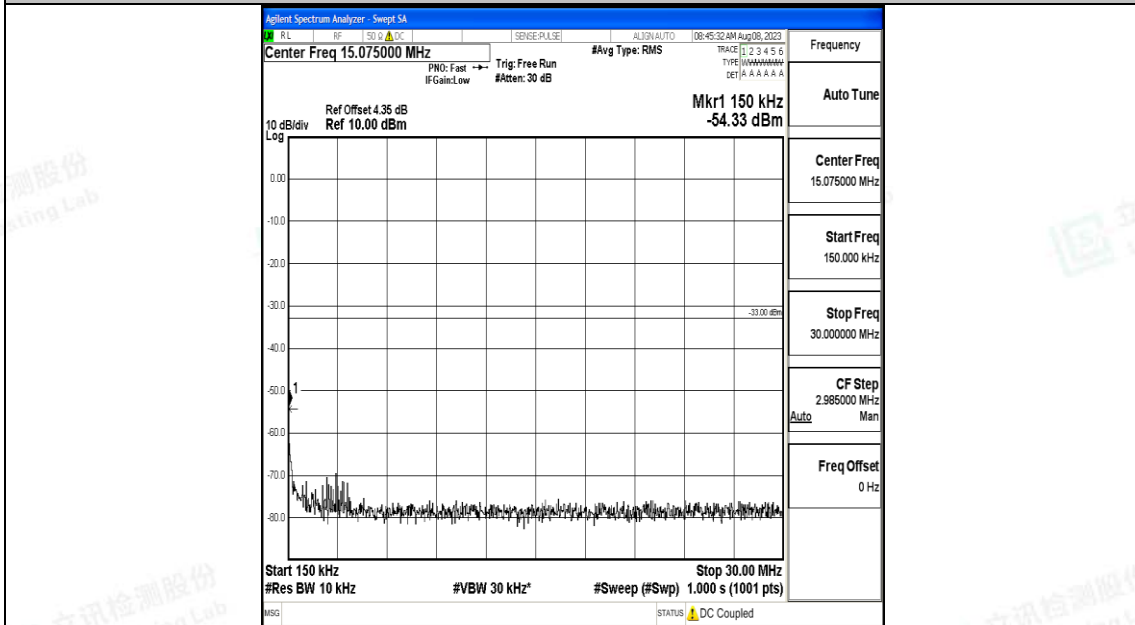

Band25\_15MHz\_16QAM\_26115\_1RB#0\_1000~3000\_1000~3000

Band25\_15MHz\_16QAM\_26115\_1RB#0\_3000~20000\_3000~20000

Band25\_15MHz\_QPSK\_26365\_1RB#0\_0.009~0.15\_0.009~0.15

Band25\_15MHz\_QPSK\_26365\_1RB#0\_0.15~30\_0.15~30