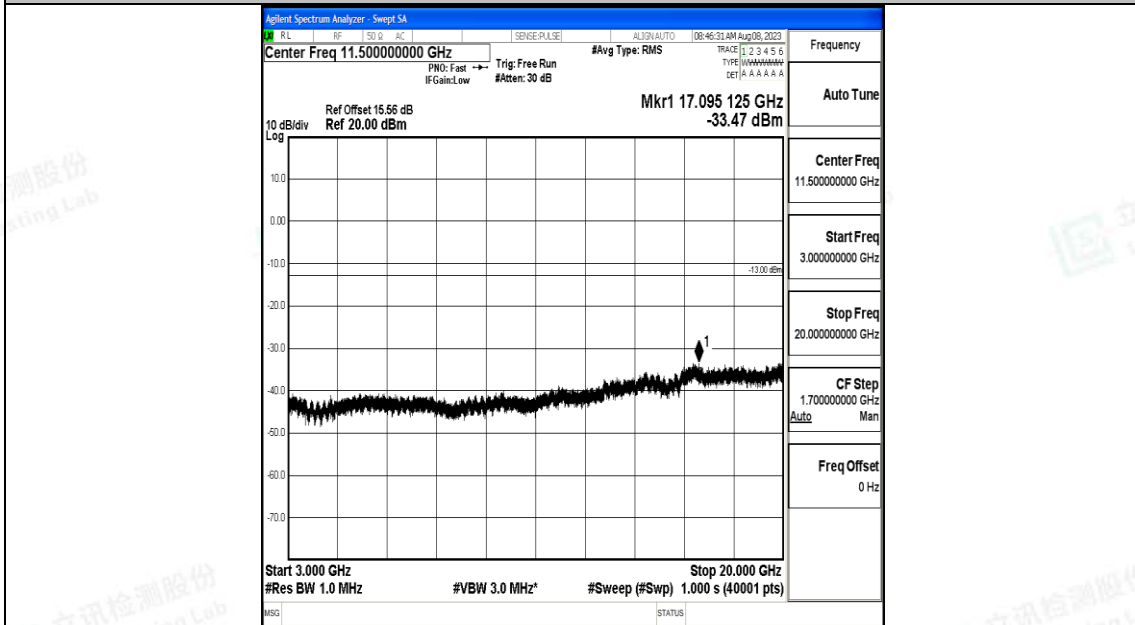

Band25\_15MHz\_16QAM\_26365\_1RB#0\_0.15~30\_0.15~30

Band25\_15MHz\_16QAM\_26365\_1RB#0\_30~1000\_30~1000

Band25\_15MHz\_16QAM\_26365\_1RB#0\_1000~3000\_1000~3000

Band25\_15MHz\_16QAM\_26365\_1RB#0\_3000~20000\_3000~20000