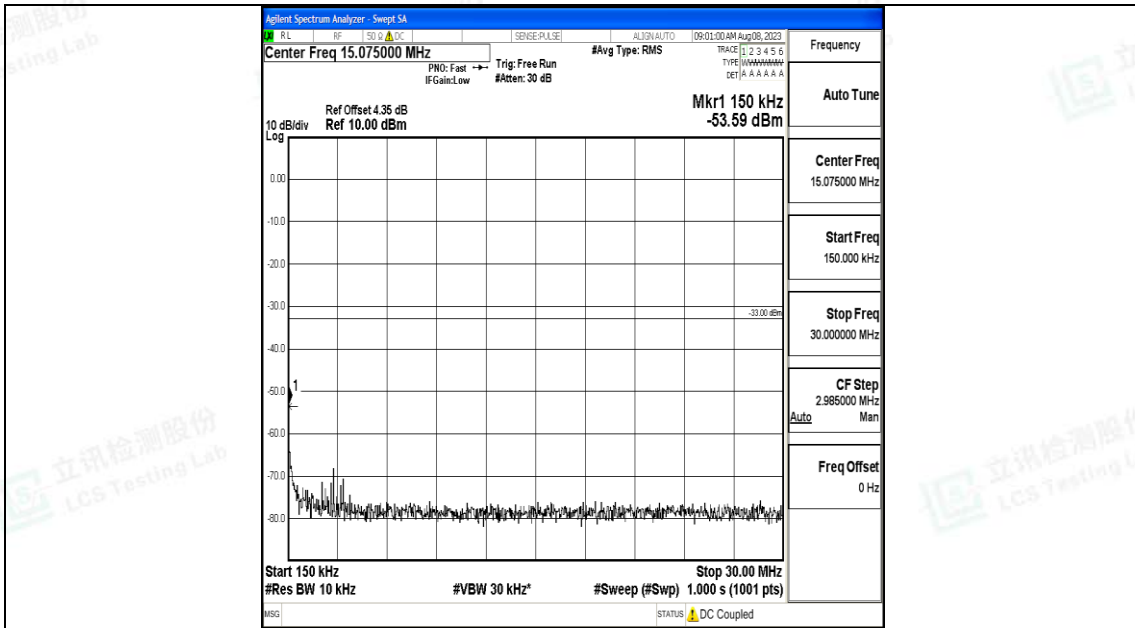

Band25_20MHz_16QAM_26140_1RB#0_0.009~0.15_0.009~0.15

Band25_20MHz_16QAM_26140_1RB#0_0.15~30_0.15~30