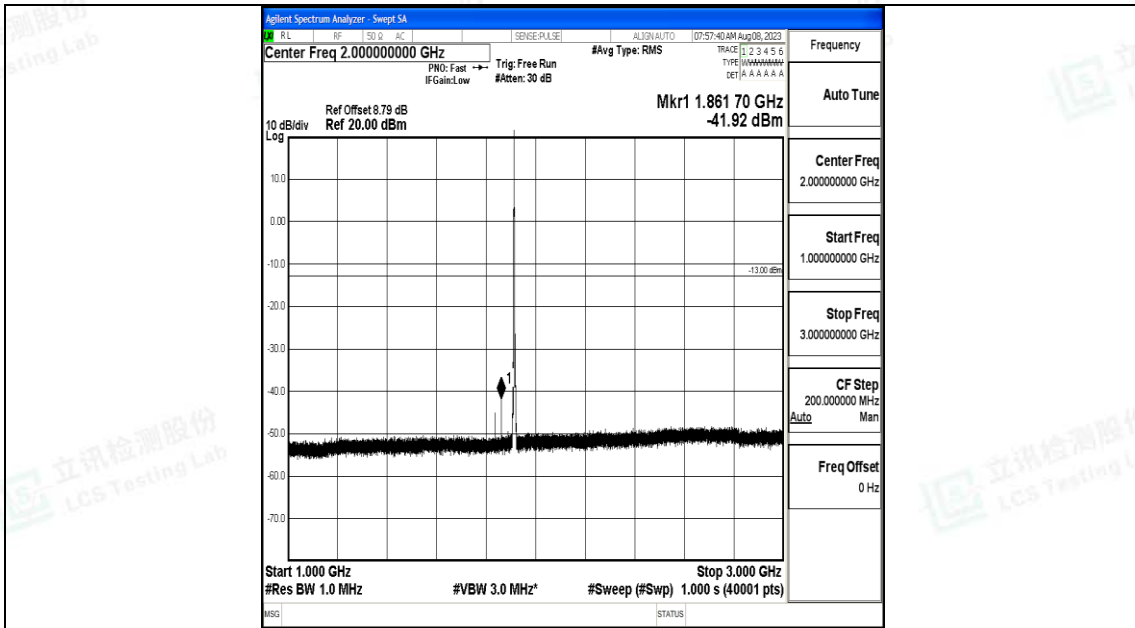

Band25\_3MHz\_QPSK\_26675\_1RB#0\_3000~20000\_3000~20000

Band25\_3MHz\_16QAM\_26675\_1RB#0\_0.009~0.15\_0.009~0.15

Band25\_3MHz\_16QAM\_26675\_1RB#0\_0.15~30\_0.15~30

Band25\_3MHz\_16QAM\_26675\_1RB#0\_30~1000\_30~1000