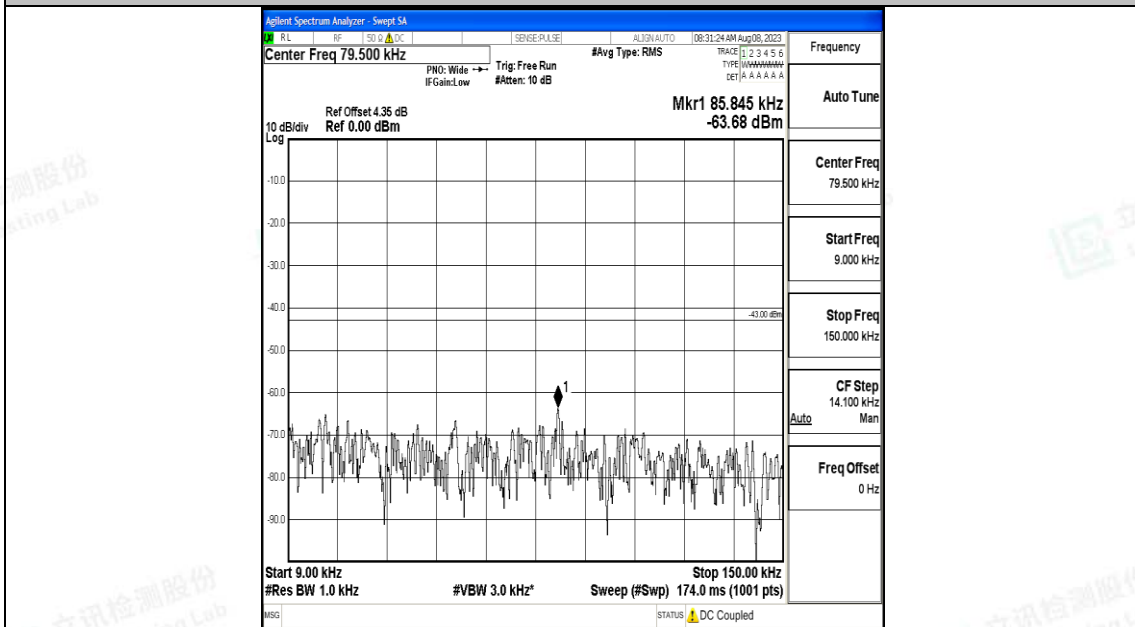

Band25_10MHz_QPSK_26640_1RB#0_3000~20000_3000~20000

Band25_10MHz_16QAM_26640_1RB#0_0.009~0.15_0.009~0.15