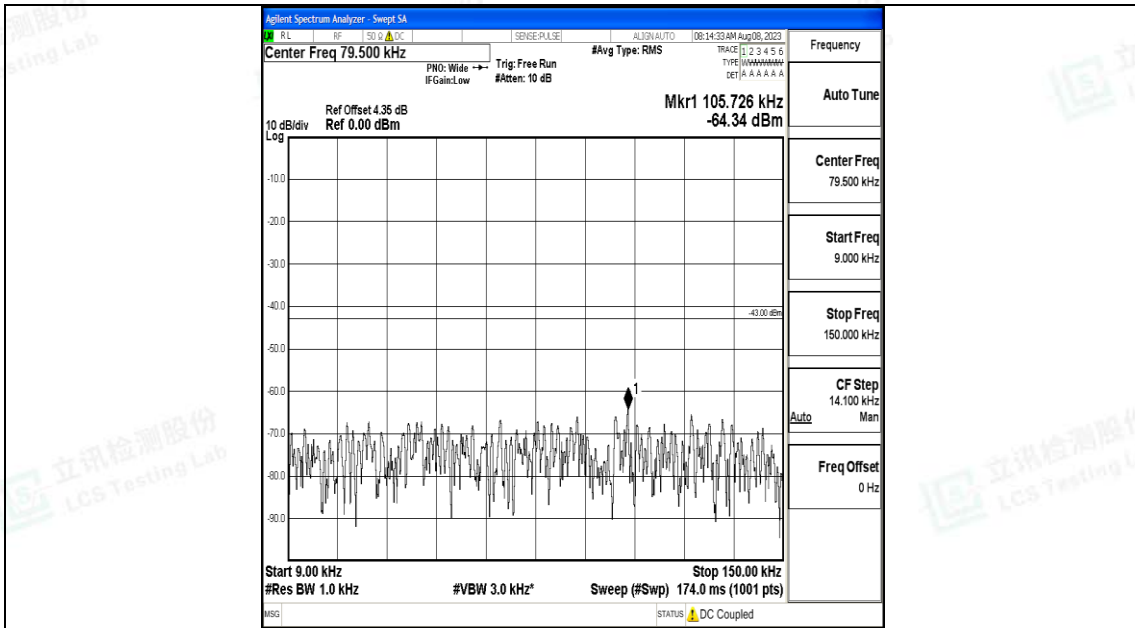

Band25_5MHz_16QAM_26365_1RB#0_3000~20000_3000~20000

Band25_5MHz_QPSK_26665_1RB#0_0.009~0.15_0.009~0.15