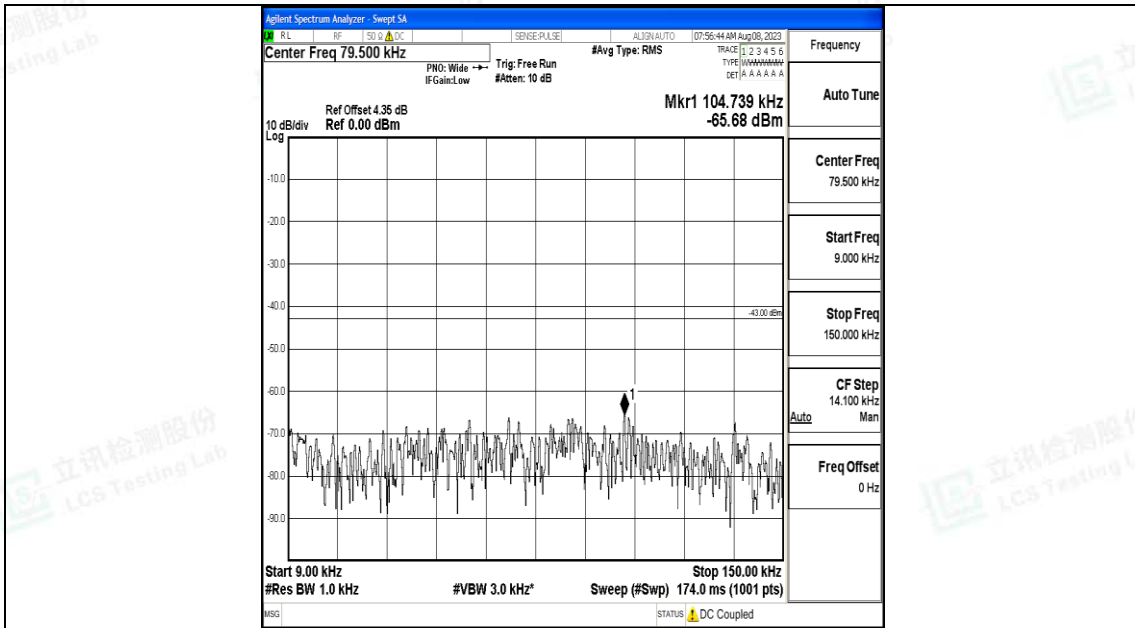

Band25\_3MHz\_16QAM\_26365\_1RB#0\_0.15~30\_0.15~30

Band25\_3MHz\_16QAM\_26365\_1RB#0\_30~1000\_30~1000

Band25\_3MHz\_16QAM\_26365\_1RB#0\_1000~3000\_1000~3000

Band25\_3MHz\_16QAM\_26365\_1RB#0\_3000~20000\_3000~20000