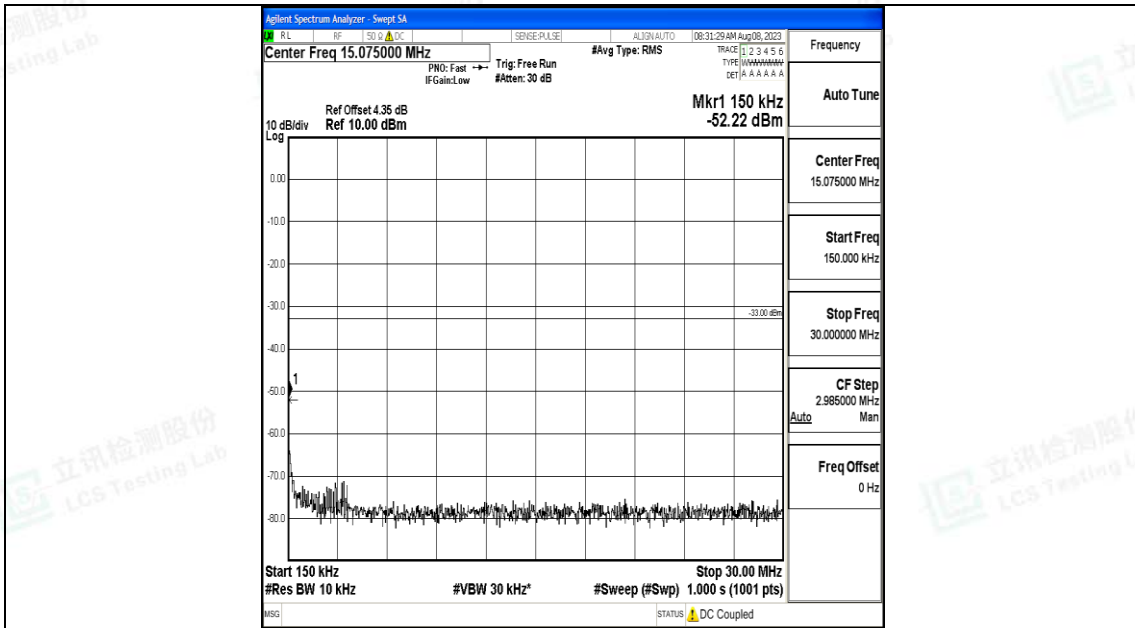

Band25_10MHz_16QAM_26640_1RB#0_0.009~0.15_0.009~0.15

Band25_10MHz_16QAM_26640_1RB#0_0.15~30_0.15~30