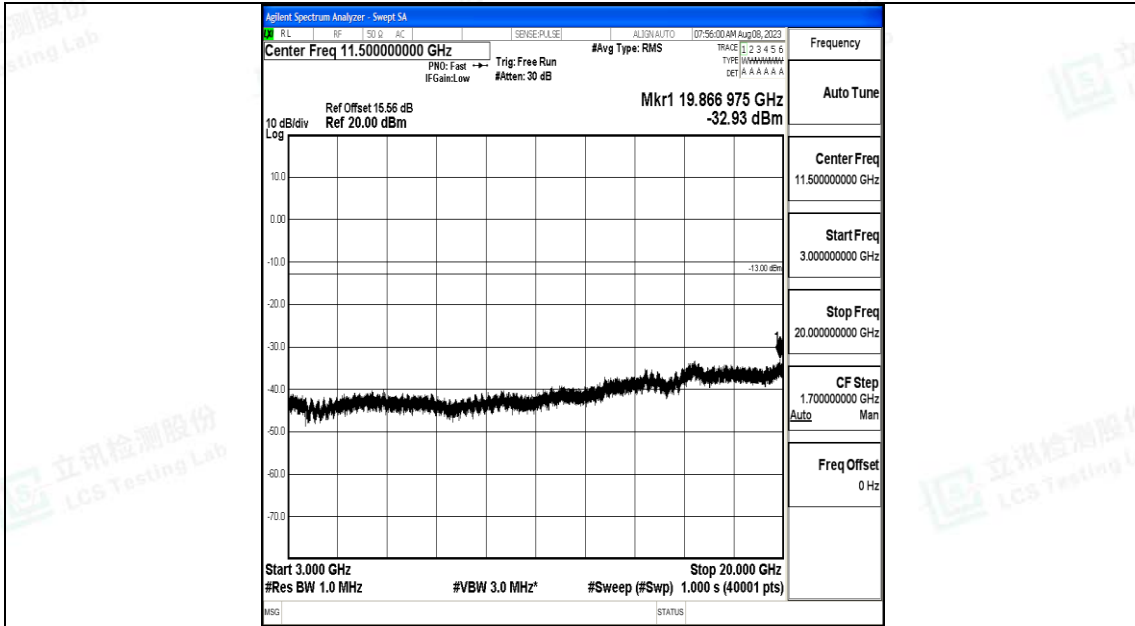

Band25_3MHz_QPSK_26365_1RB#0_1000~3000_1000~3000

Band25_3MHz_QPSK_26365_1RB#0_3000~20000_3000~20000