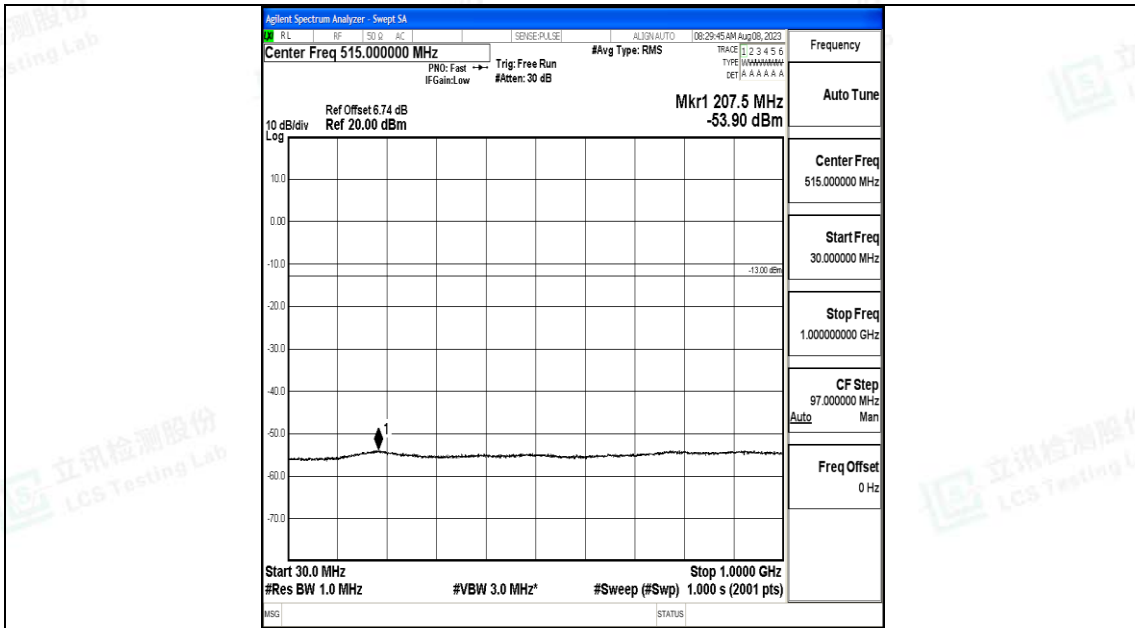

Band25\_10MHz\_16QAM\_26090\_1RB#0\_1000~3000\_1000~3000

Band25\_10MHz\_16QAM\_26090\_1RB#0\_3000~20000\_3000~20000

Band25\_10MHz\_QPSK\_26365\_1RB#0\_0.009~0.15\_0.009~0.15

Band25\_10MHz\_QPSK\_26365\_1RB#0\_0.15~30\_0.15~30