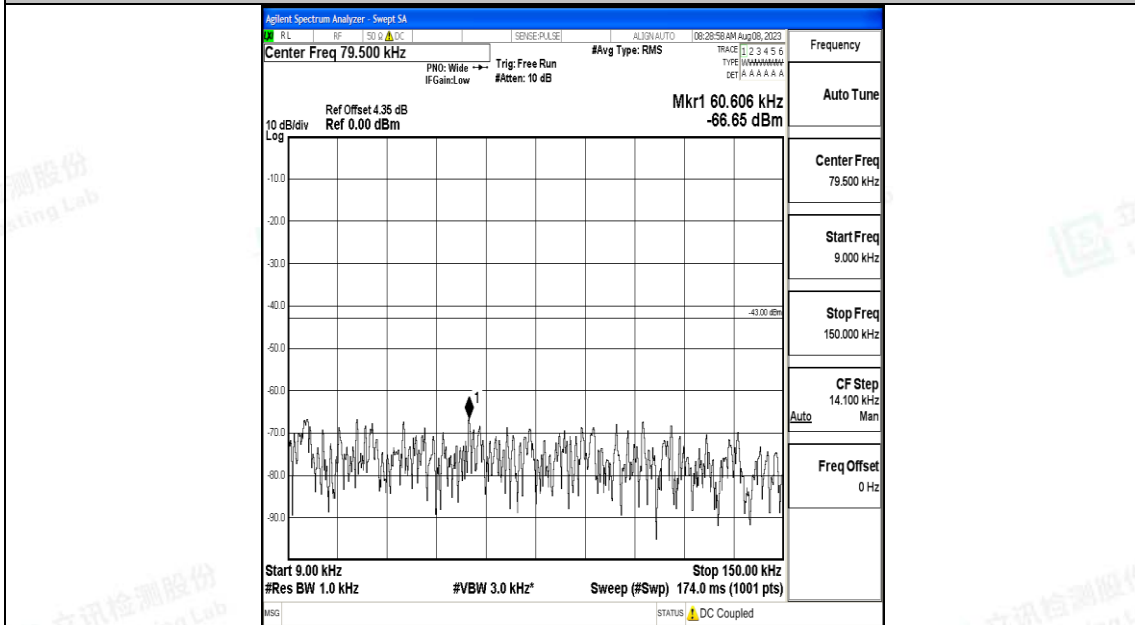

Band25_10MHz_QPSK_26090_1RB#0_3000~20000_3000~20000

Band25_10MHz_16QAM_26090_1RB#0_0.009~0.15_0.009~0.15