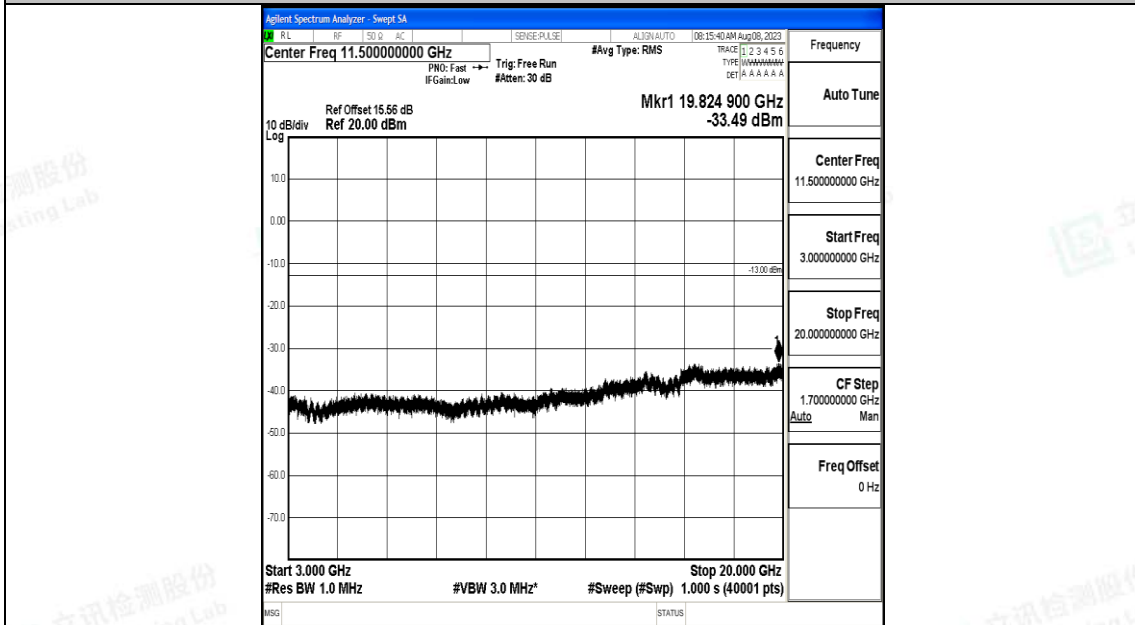

Band25\_5MHz\_16QAM\_26665\_1RB#0\_0.15~30\_0.15~30

Band25\_5MHz\_16QAM\_26665\_1RB#0\_30~1000\_30~1000

Band25\_5MHz\_16QAM\_26665\_1RB#0\_1000~3000\_1000~3000

Band25\_5MHz\_16QAM\_26665\_1RB#0\_3000~20000\_3000~20000