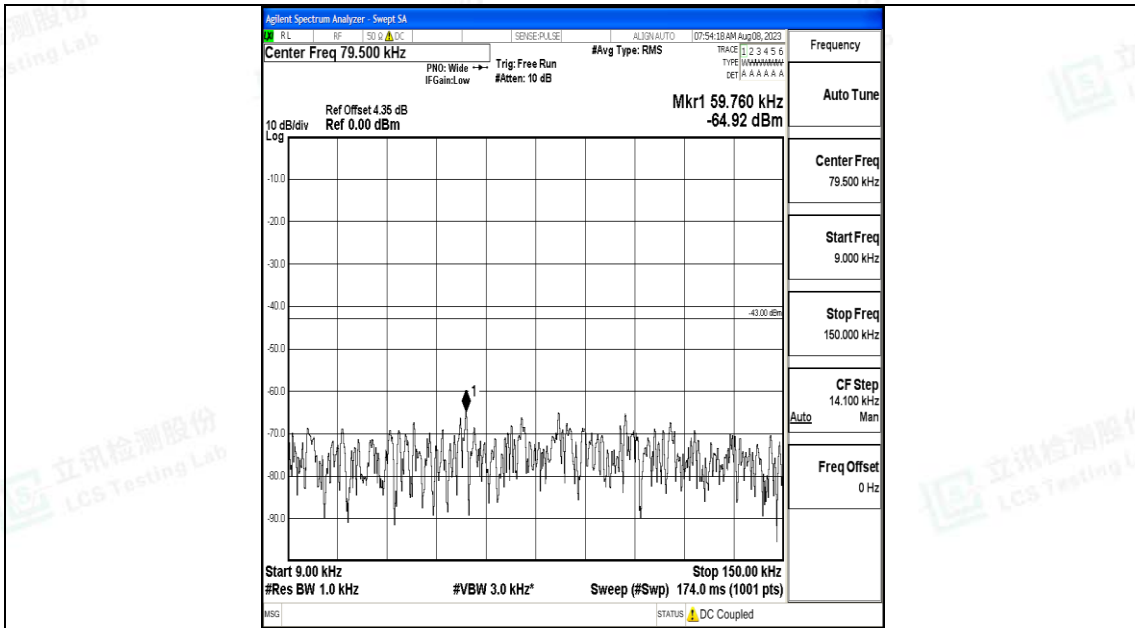

Band25_1.4MHz_16QAM_26683_1RB#0_3000~20000_3000~20000

Band25_3MHz_QPSK_26055_1RB#0_0.009~0.15_0.009~0.15