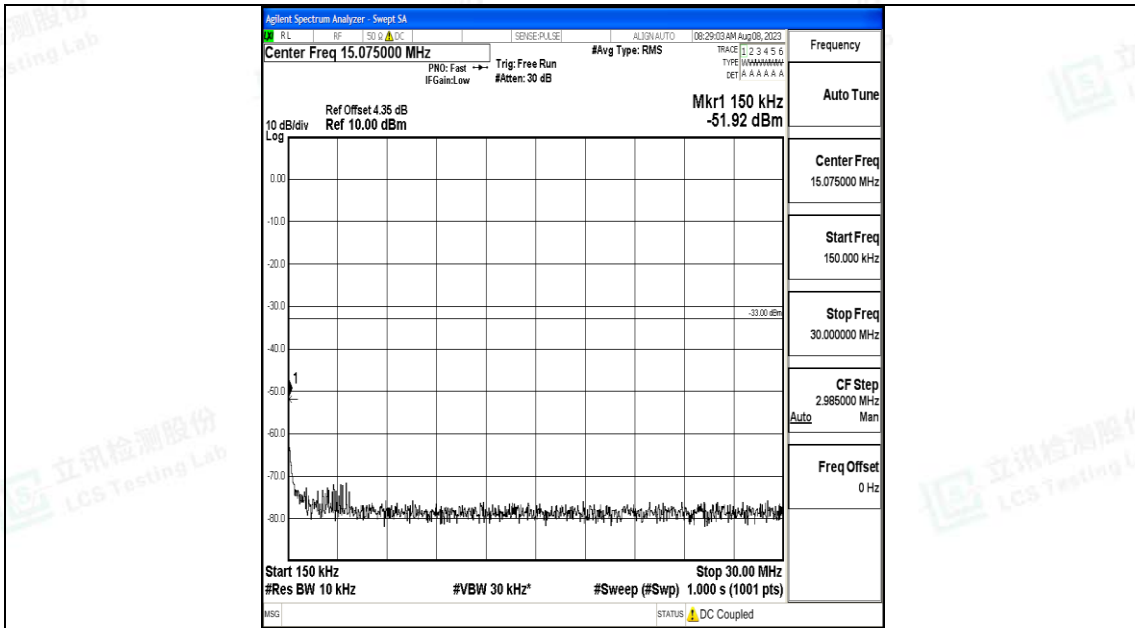

Band25_10MHz_16QAM_26090_1RB#0_0.009~0.15_0.009~0.15

Band25_10MHz_16QAM_26090_1RB#0_0.15~30_0.15~30