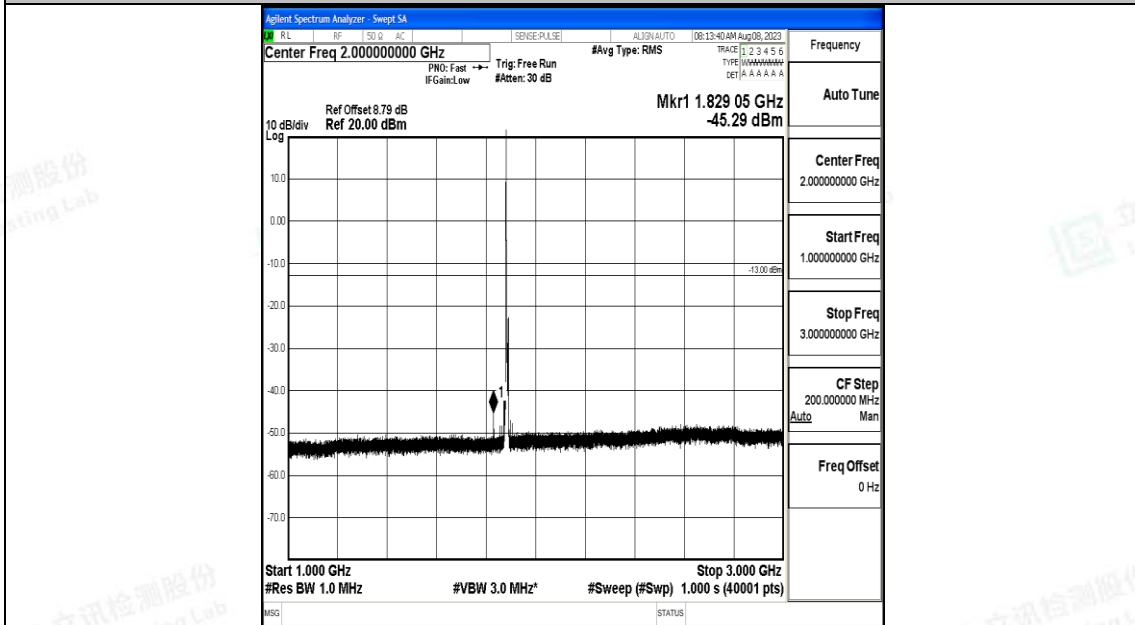

Band25\_5MHz\_QPSK\_26365\_1RB#0\_0.009~0.15\_0.009~0.15

Band25\_5MHz\_QPSK\_26365\_1RB#0\_0.15~30\_0.15~30

Band25\_5MHz\_QPSK\_26365\_1RB#0\_30~1000\_30~1000

Band25\_5MHz\_QPSK\_26365\_1RB#0\_1000~3000\_1000~3000