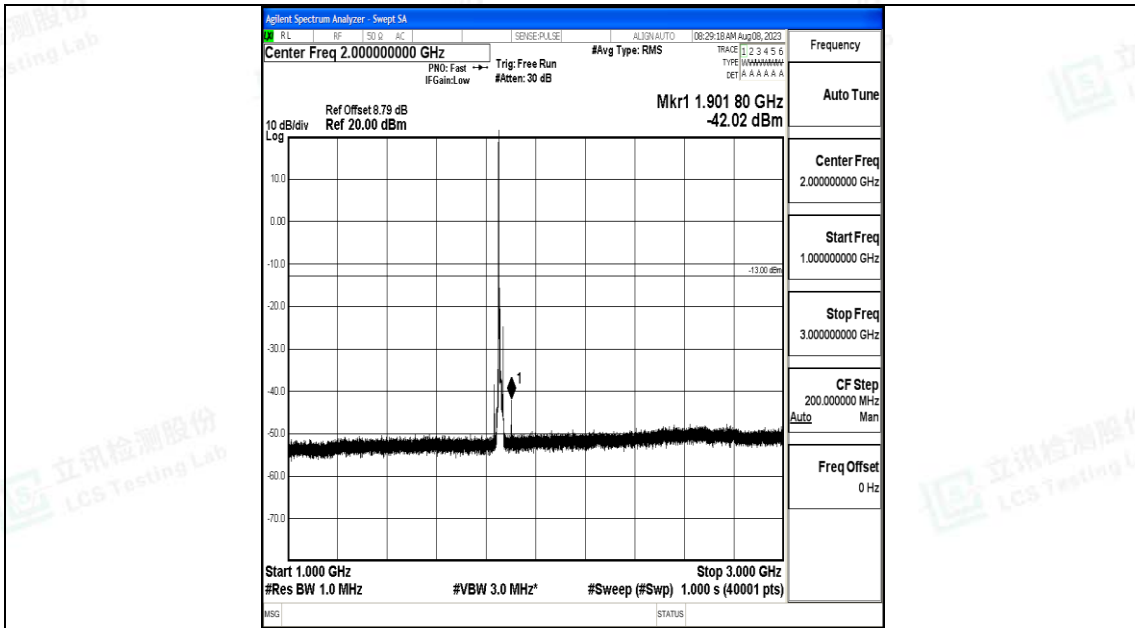

Band25\_10MHz\_QPSK\_26090\_1RB#0\_3000~20000\_3000~20000

Band25\_10MHz\_16QAM\_26090\_1RB#0\_0.009~0.15\_0.009~0.15

Band25\_10MHz\_16QAM\_26090\_1RB#0\_0.15~30\_0.15~30

Band25\_10MHz\_16QAM\_26090\_1RB#0\_30~1000\_30~1000