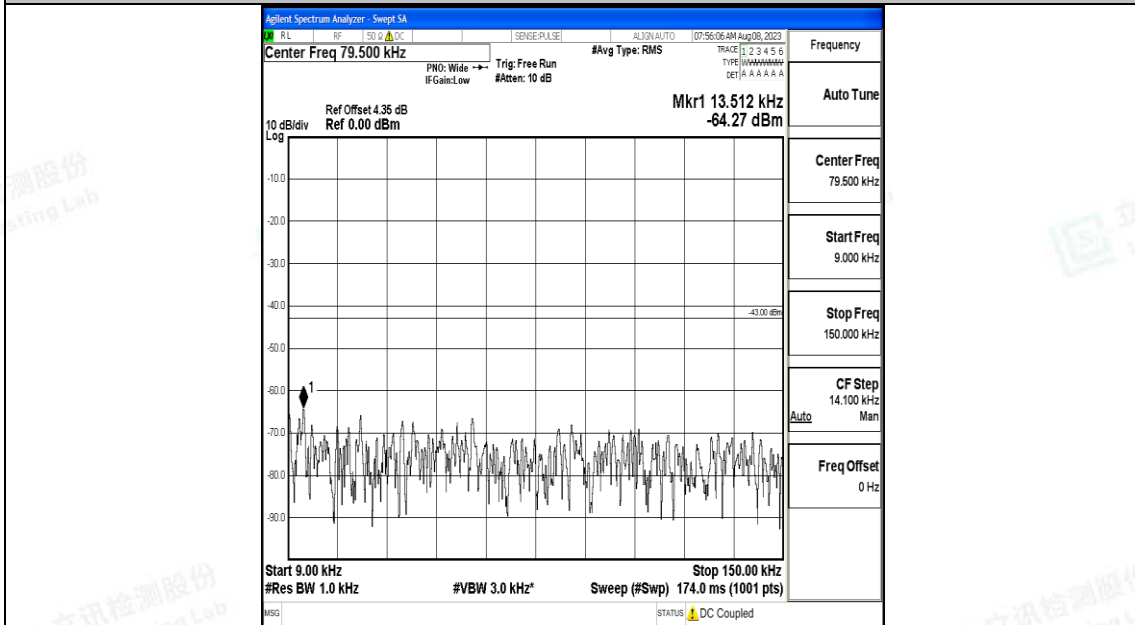

Band25\_3MHz\_QPSK\_26365\_1RB#0\_30~1000\_30~1000

Band25\_3MHz\_QPSK\_26365\_1RB#0\_1000~3000\_1000~3000

Band25\_3MHz\_QPSK\_26365\_1RB#0\_3000~20000\_3000~20000

Band25\_3MHz\_16QAM\_26365\_1RB#0\_0.009~0.15\_0.009~0.15