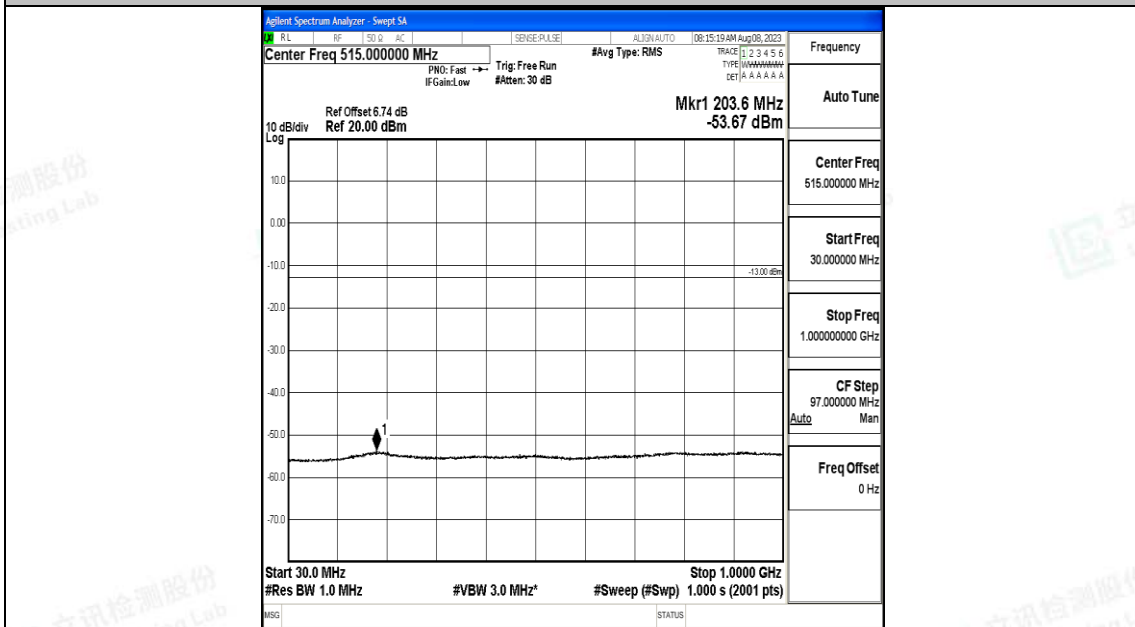

Band25_5MHz_16QAM_26665_1RB#0_0.15~30_0.15~30

Band25_5MHz_16QAM_26665_1RB#0_30~1000_30~1000