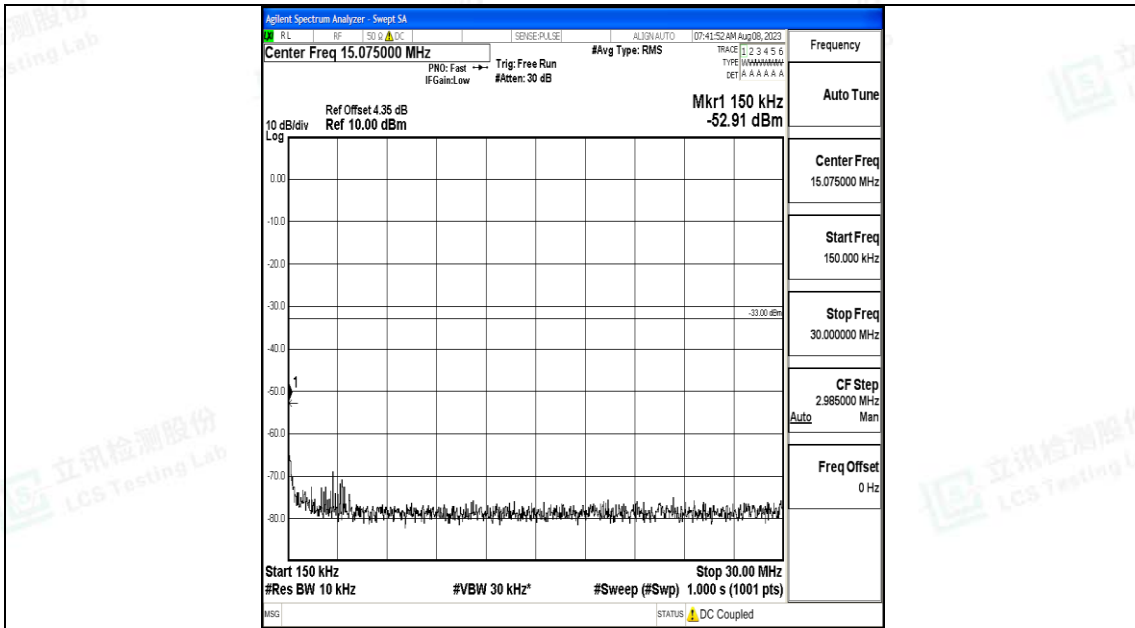

Band25_1.4MHz_16QAM_26683_1RB#0_0.009~0.15_0.009~0.15

Band25_1.4MHz_16QAM_26683_1RB#0_0.15~30_0.15~30