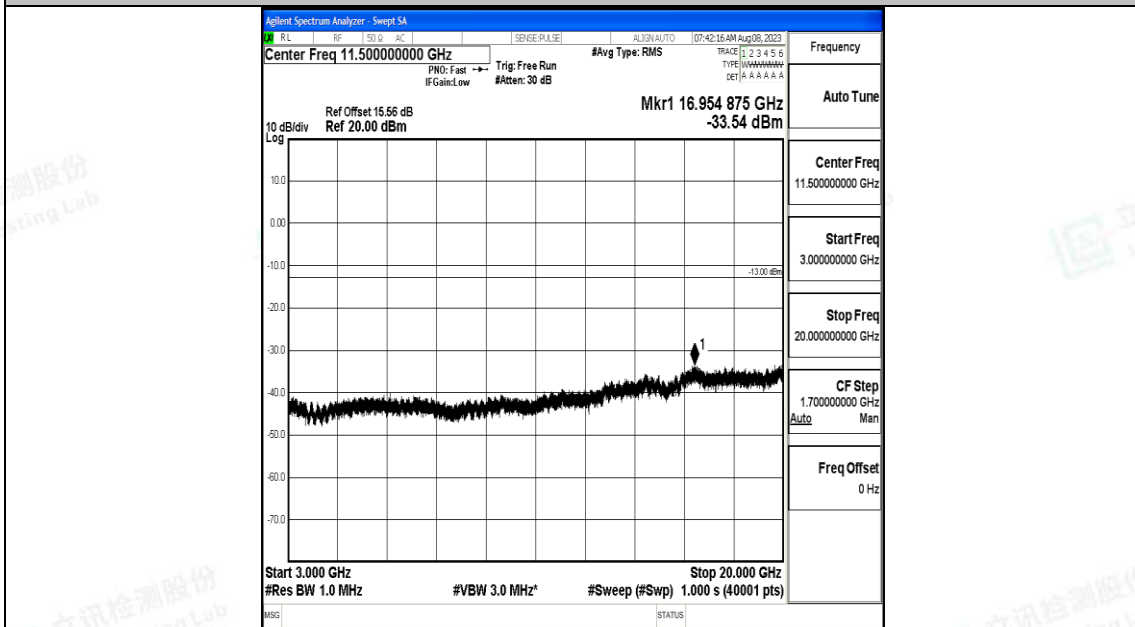

Band25_1.4MHz_16QAM_26683_1RB#0_1000~3000_1000~3000

Band25_1.4MHz_16QAM_26683_1RB#0_3000~20000_3000~20000