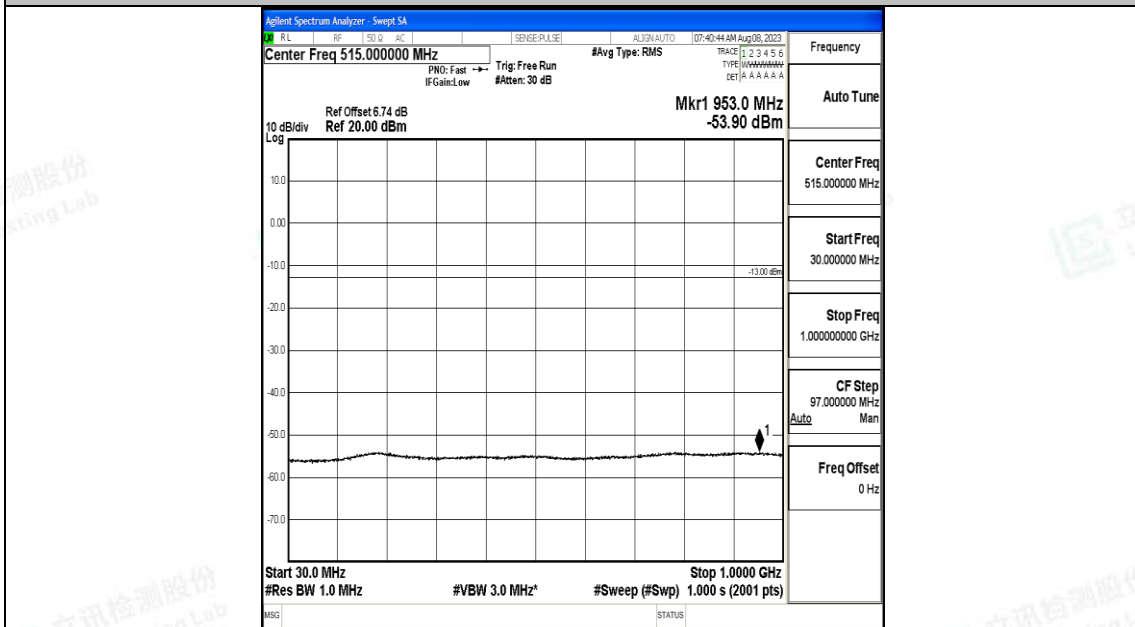

Band25_1.4MHz_16QAM_26365_1RB#0_0.15~30_0.15~30

Band25_1.4MHz_16QAM_26365_1RB#0_30~1000_30~1000