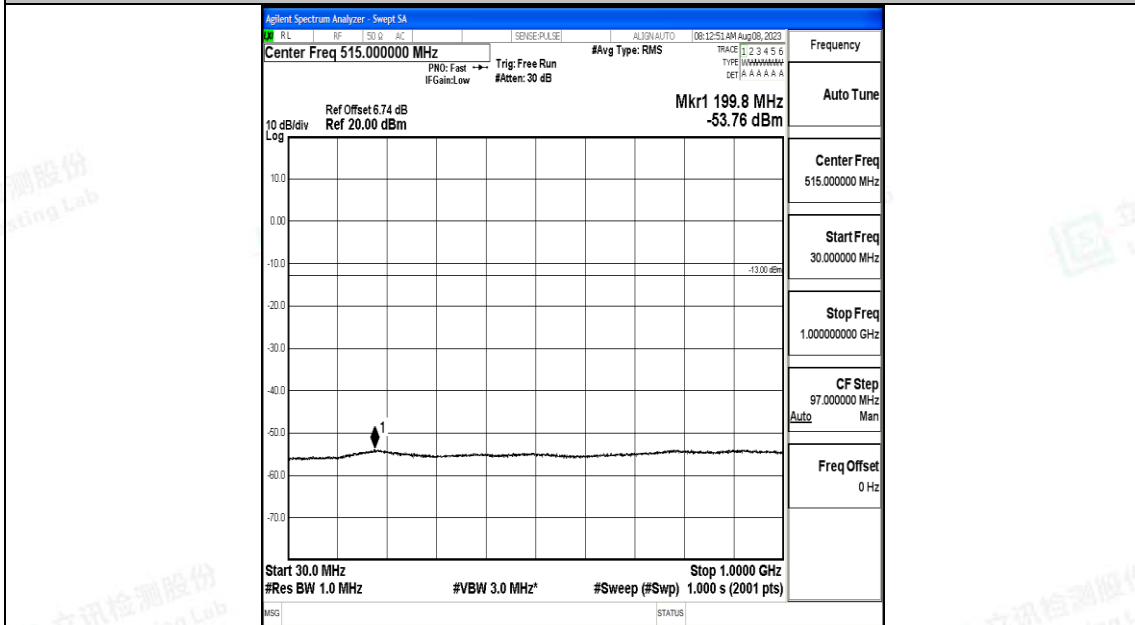

Band25_5MHz_16QAM_26065_1RB#0_0.15~30_0.15~30

Band25_5MHz_16QAM_26065_1RB#0_30~1000_30~1000