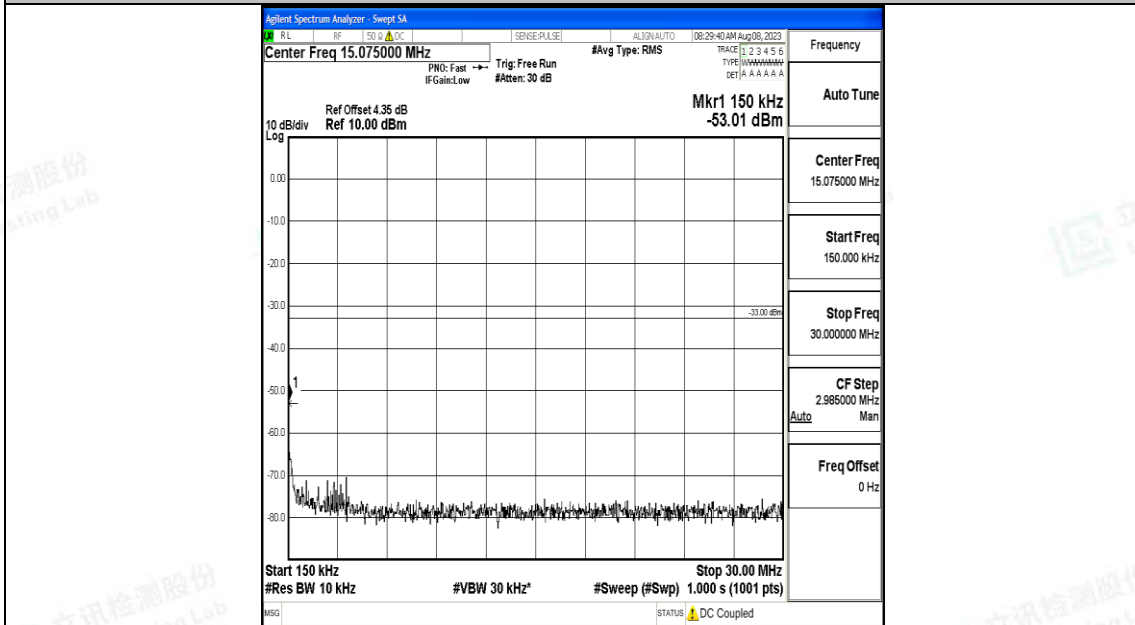

Band25\_10MHz\_16QAM\_26090\_1RB#0\_1000~3000\_1000~3000

Band25\_10MHz\_16QAM\_26090\_1RB#0\_3000~20000\_3000~20000

Band25\_10MHz\_QPSK\_26365\_1RB#0\_0.009~0.15\_0.009~0.15

Band25\_10MHz\_QPSK\_26365\_1RB#0\_0.15~30\_0.15~30