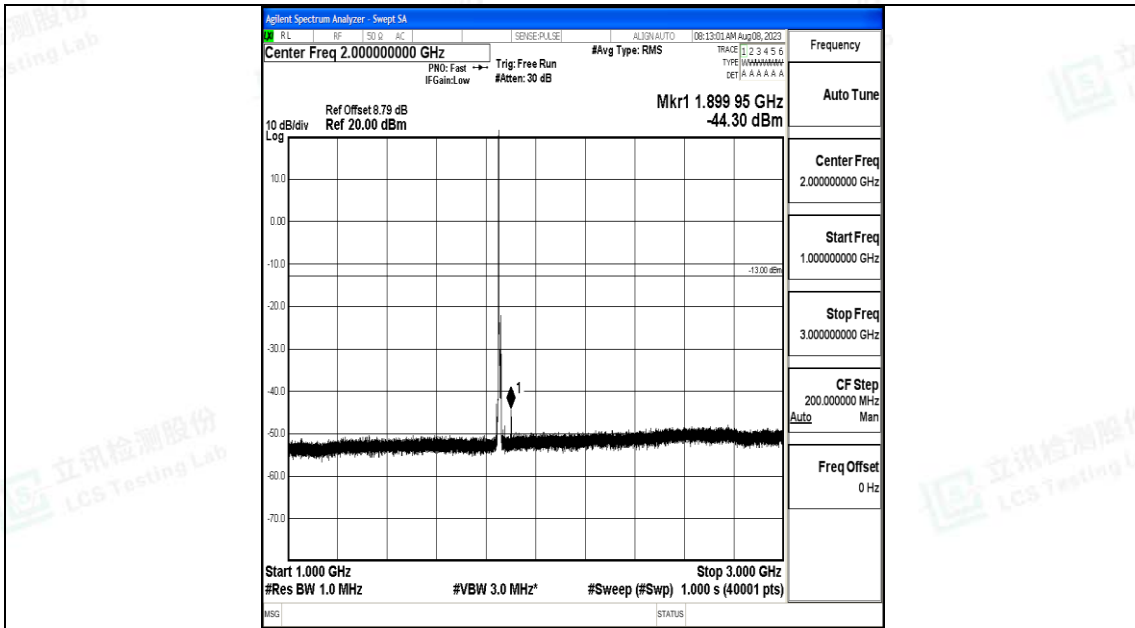

Band25_5MHz_16QAM_26065_1RB#0_30~1000_30~1000

Band25_5MHz_16QAM_26065_1RB#0_1000~3000_1000~3000