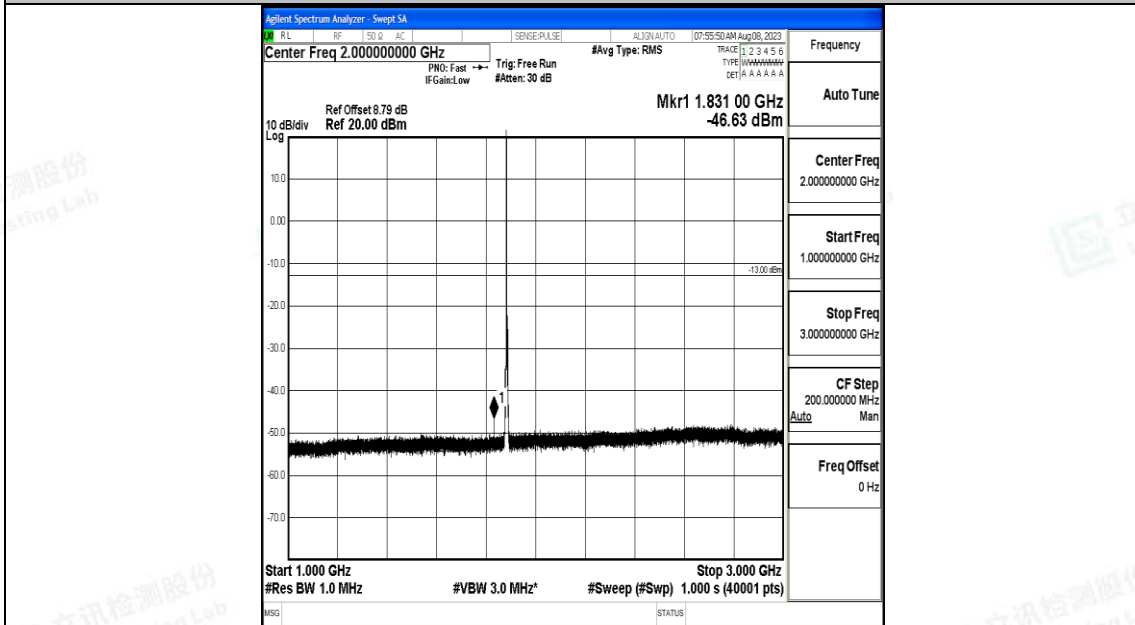

Band25_3MHz_QPSK_26365_1RB#0_30~1000_30~1000

Band25_3MHz_QPSK_26365_1RB#0_1000~3000_1000~3000