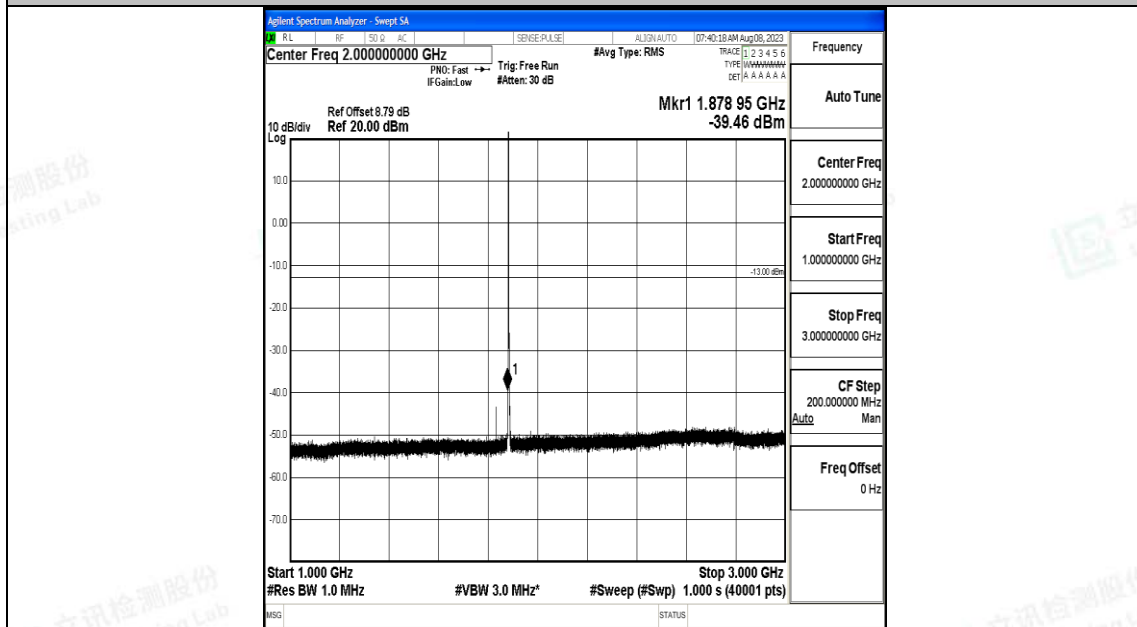

Band25\_1.4MHz\_QPSK\_26365\_1RB#0\_30~1000\_30~1000

Band25\_1.4MHz\_QPSK\_26365\_1RB#0\_1000~3000\_1000~3000

Band25\_1.4MHz\_QPSK\_26365\_1RB#0\_3000~20000\_3000~20000

Band25\_1.4MHz\_16QAM\_26365\_1RB#0\_0.009~0.15\_0.009~0.15