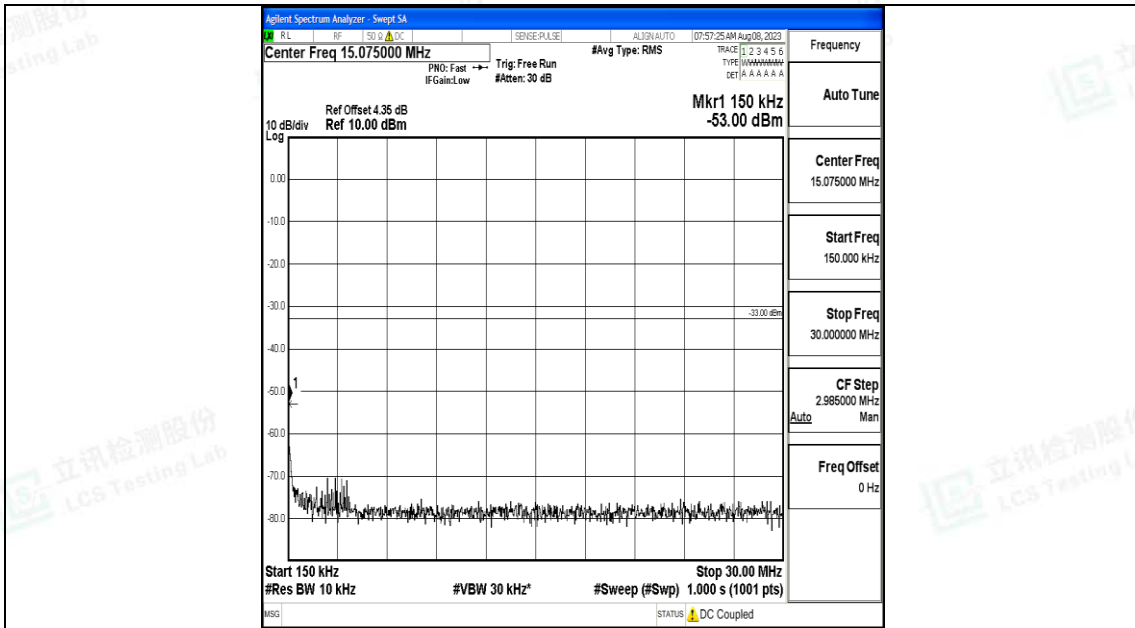

Band25_3MHz_16QAM_26675_1RB#0_0.009~0.15_0.009~0.15

Band25_3MHz_16QAM_26675_1RB#0_0.15~30_0.15~30