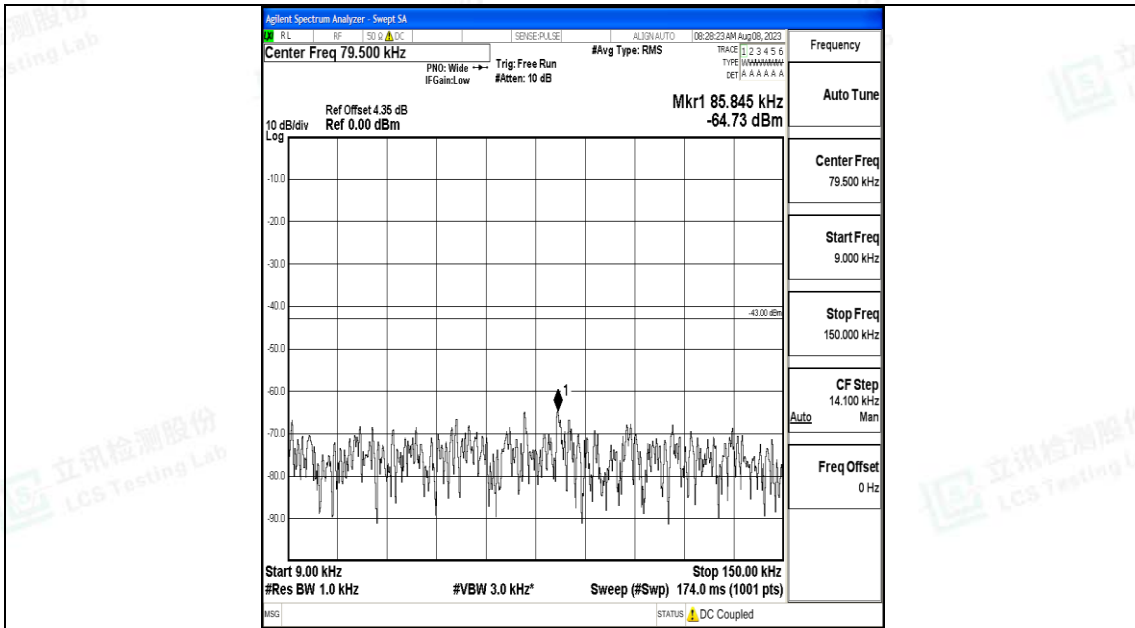

Band25\_5MHz\_16QAM\_26665\_1RB#0\_0.15~30\_0.15~30

Band25\_5MHz\_16QAM\_26665\_1RB#0\_30~1000\_30~1000

Band25\_5MHz\_16QAM\_26665\_1RB#0\_1000~3000\_1000~3000

Band25\_5MHz\_16QAM\_26665\_1RB#0\_3000~20000\_3000~20000