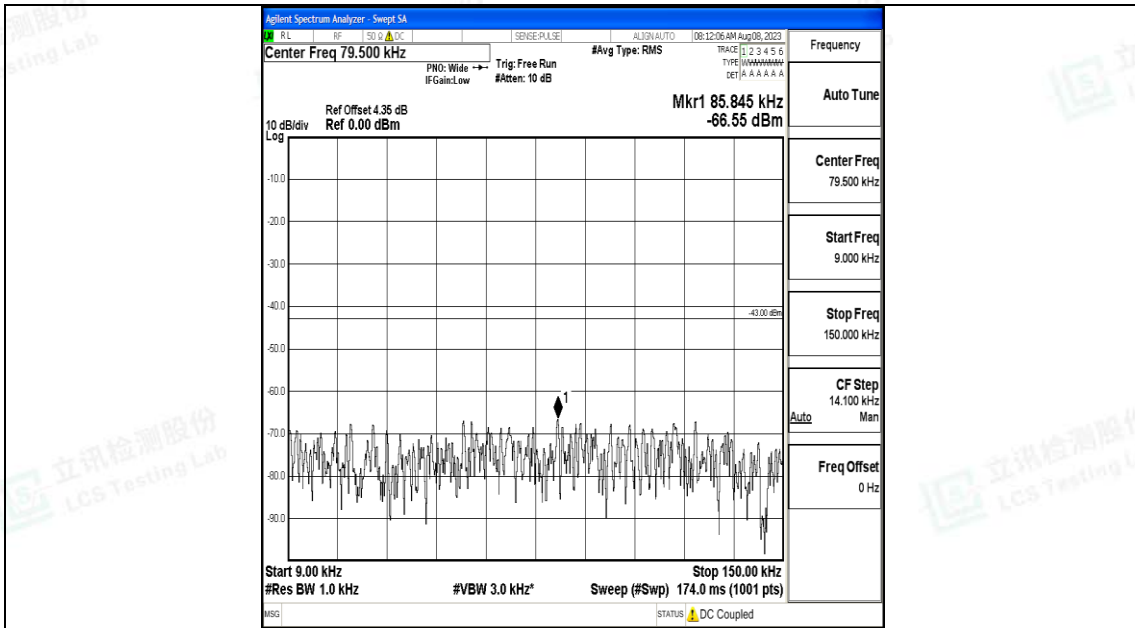

Band25_3MHz_16QAM_26675_1RB#0_3000~20000_3000~20000

Band25_5MHz_QPSK_26065_1RB#0_0.009~0.15_0.009~0.15