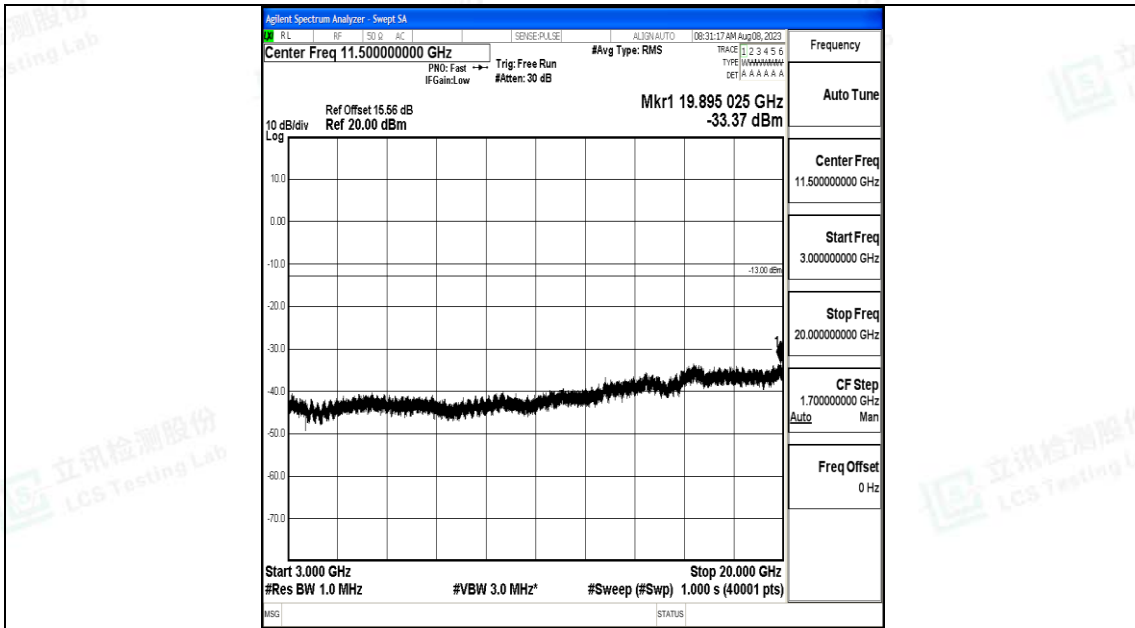

Band25\_10MHz\_QPSK\_26640\_1RB#0\_0.009~0.15\_0.009~0.15

Band25\_10MHz\_QPSK\_26640\_1RB#0\_0.15~30\_0.15~30

Band25\_10MHz\_QPSK\_26640\_1RB#0\_30~1000\_30~1000

Band25\_10MHz\_QPSK\_26640\_1RB#0\_1000~3000\_1000~3000