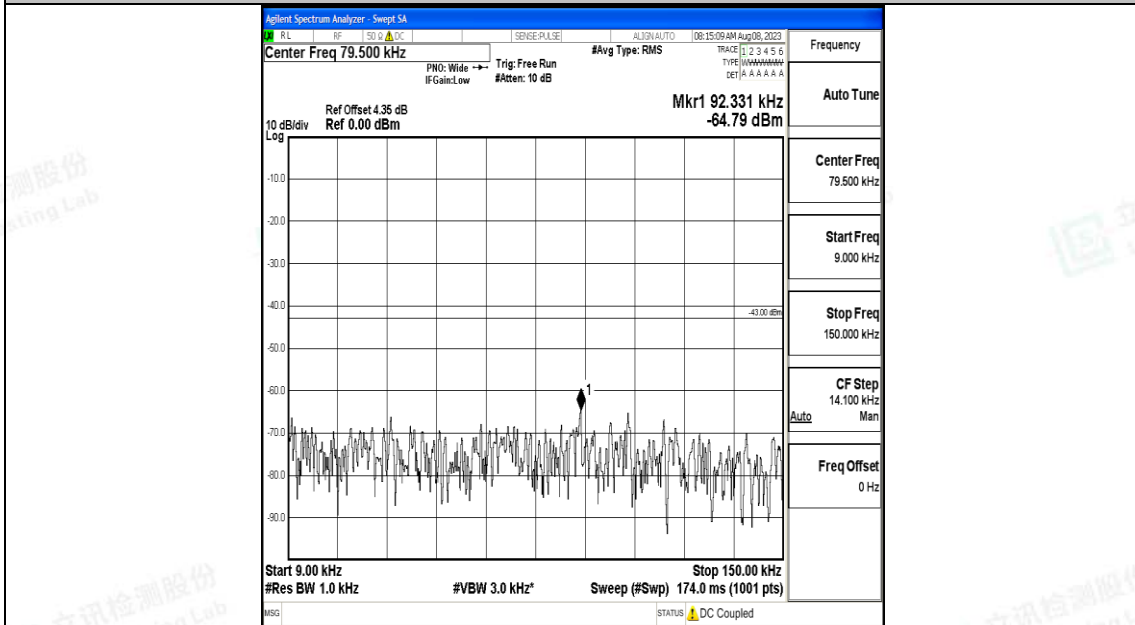

Band25\_5MHz\_QPSK\_26665\_1RB#0\_30~1000\_30~1000

Band25\_5MHz\_QPSK\_26665\_1RB#0\_1000~3000\_1000~3000

Band25\_5MHz\_QPSK\_26665\_1RB#0\_3000~20000\_3000~20000

Band25\_5MHz\_16QAM\_26665\_1RB#0\_0.009~0.15\_0.009~0.15