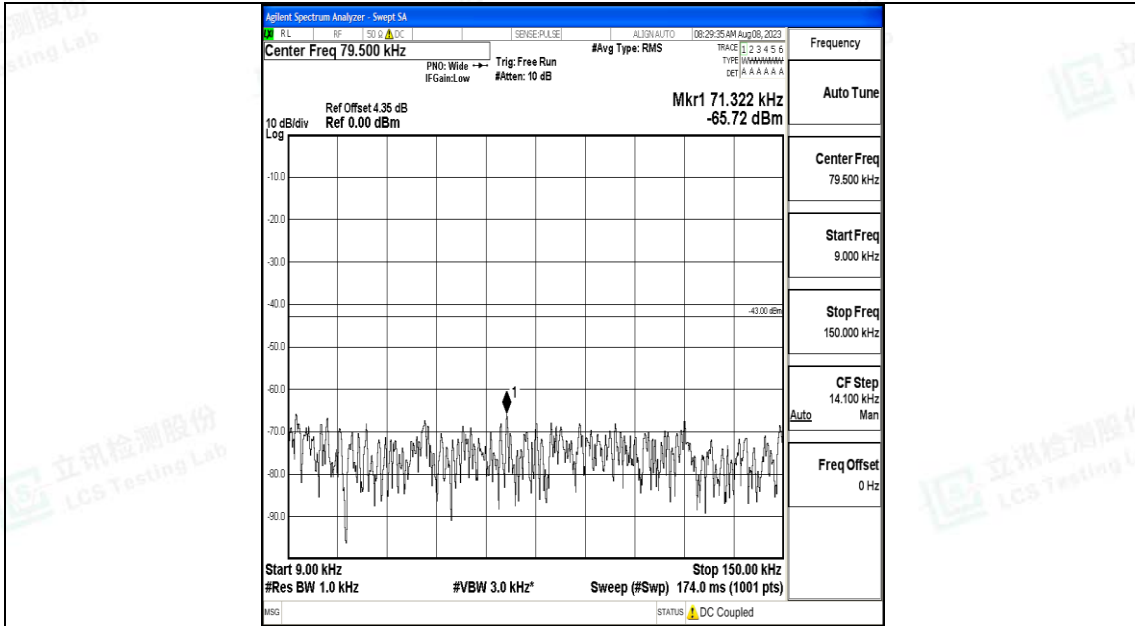

Band25_10MHz_16QAM_26090_1RB#0_3000~20000_3000~20000

Band25_10MHz_QPSK_26365_1RB#0_0.009~0.15_0.009~0.15