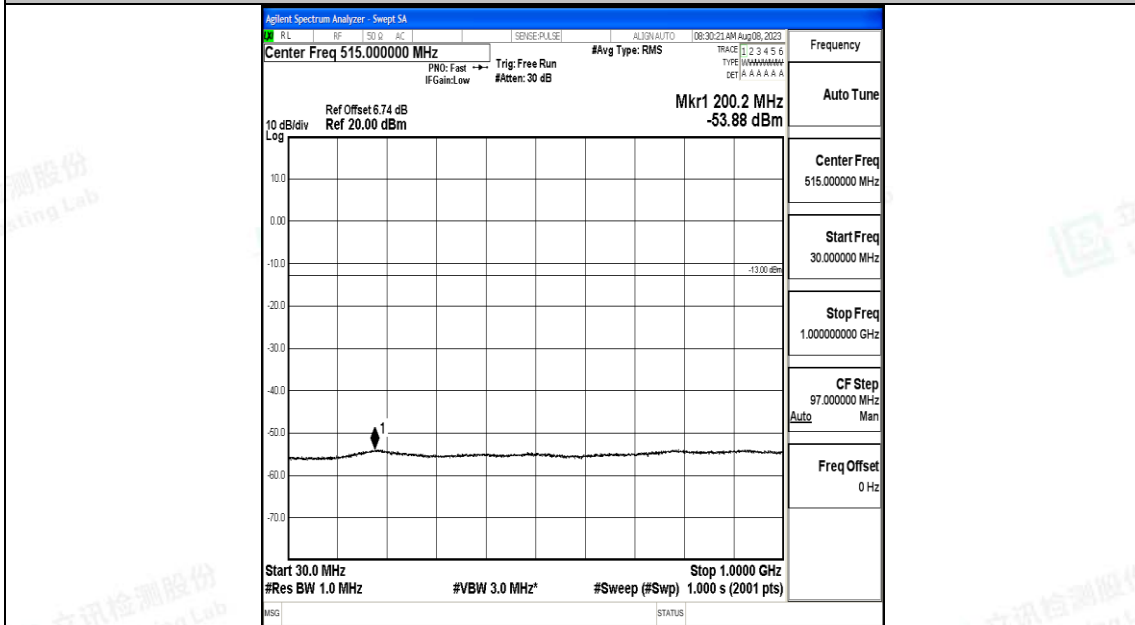

Band25_10MHz_16QAM_26365_1RB#0_0.15~30_0.15~30

Band25_10MHz_16QAM_26365_1RB#0_30~1000_30~1000