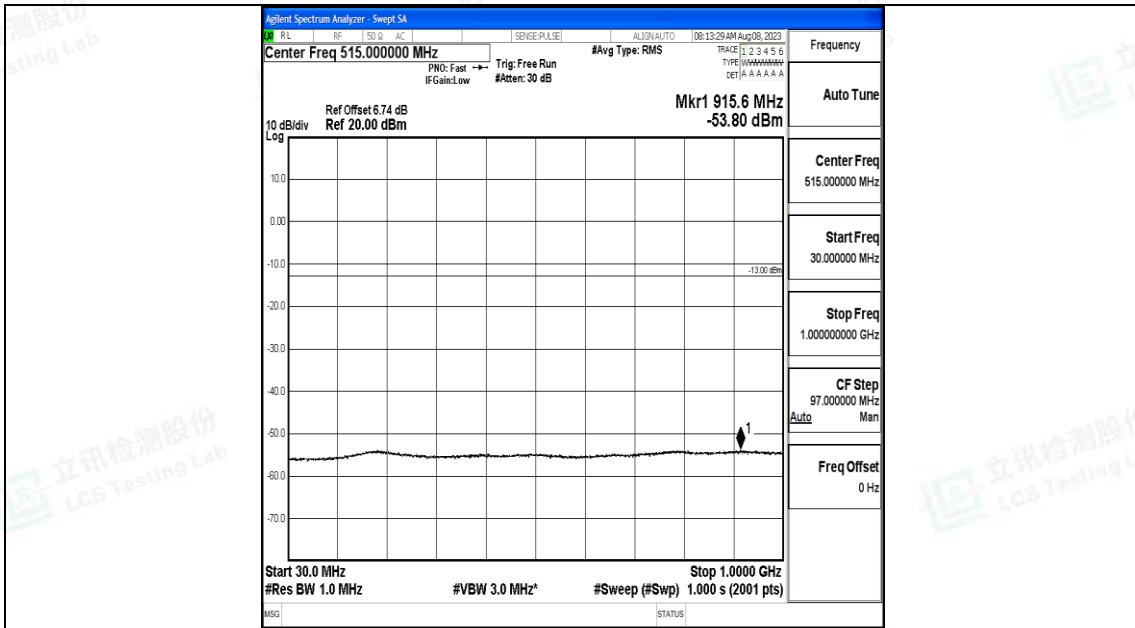

Band25_5MHz_QPSK_26365_1RB#0_0.15~30_0.15~30

Band25_5MHz_QPSK_26365_1RB#0_30~1000_30~1000