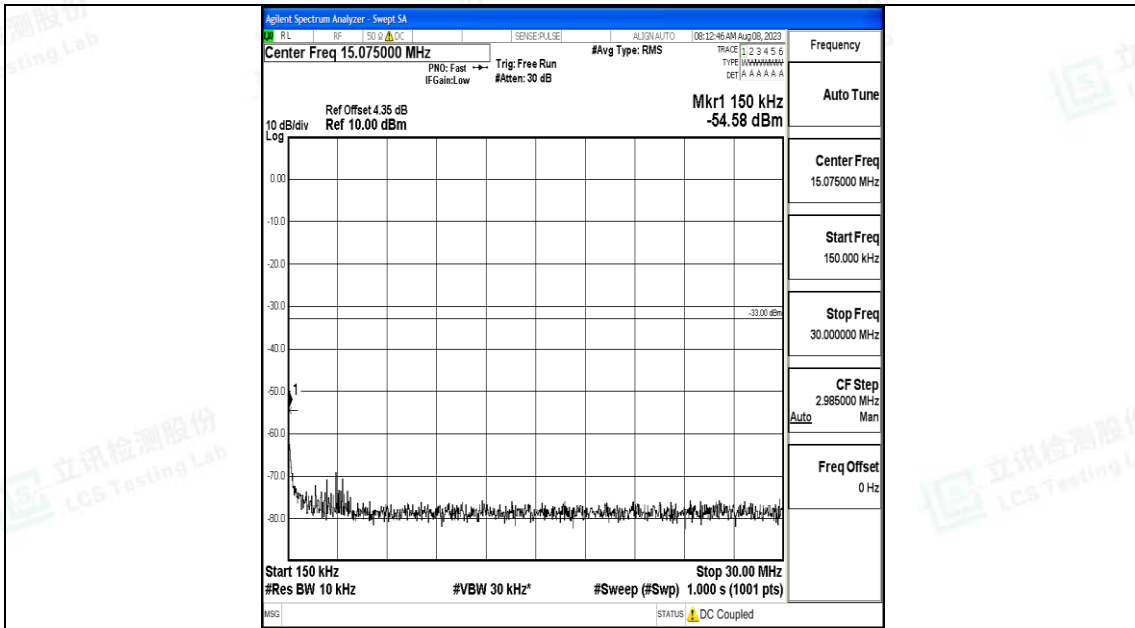

Band25\_5MHz\_QPSK\_26065\_1RB#0\_30~1000\_30~1000

Band25\_5MHz\_QPSK\_26065\_1RB#0\_1000~3000\_1000~3000

Band25\_5MHz\_QPSK\_26065\_1RB#0\_3000~20000\_3000~20000

Band25\_5MHz\_16QAM\_26065\_1RB#0\_0.009~0.15\_0.009~0.15