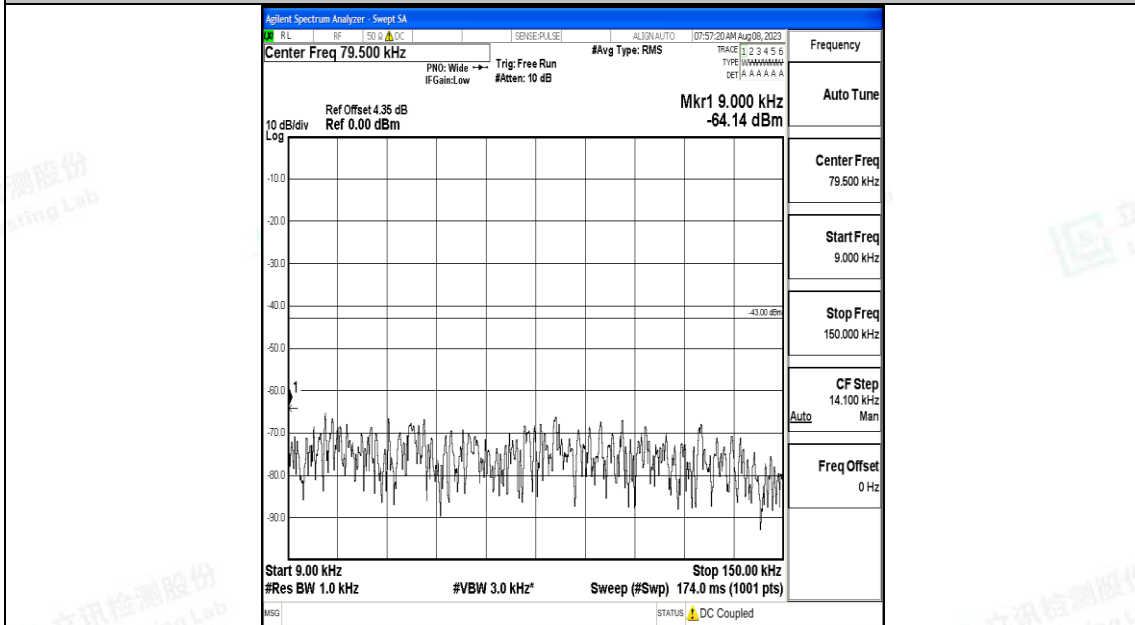

Band25_3MHz_QPSK_26675_1RB#0_3000~20000_3000~20000

Band25_3MHz_16QAM_26675_1RB#0_0.009~0.15_0.009~0.15