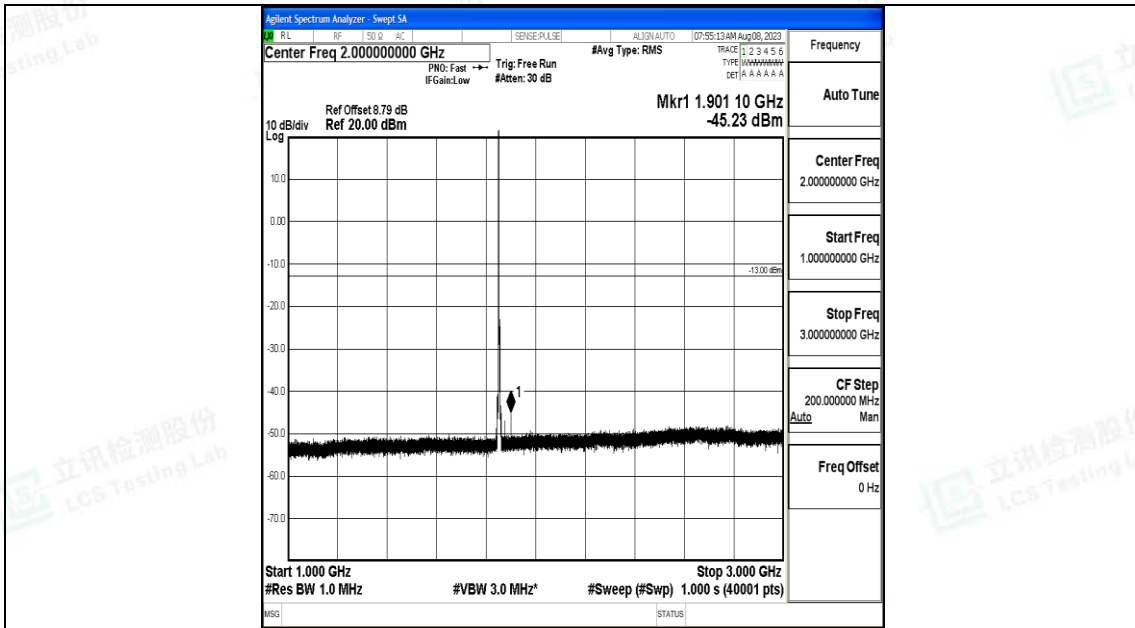

Band25\_3MHz\_QPSK\_26055\_1RB#0\_30~1000\_30~1000

Band25\_3MHz\_QPSK\_26055\_1RB#0\_1000~3000\_1000~3000

Band25\_3MHz\_16QAM\_26055\_1RB#0\_0.15~30\_0.15~30

Band25\_3MHz\_16QAM\_26055\_1RB#0\_30~1000\_30~1000