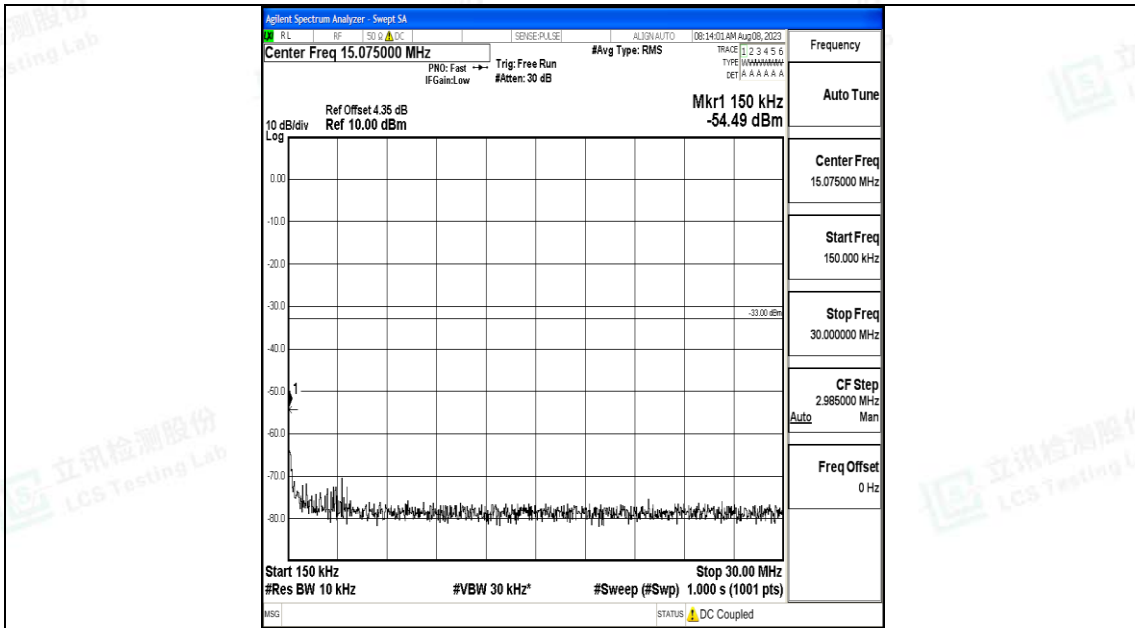

Band25_5MHz_16QAM_26365_1RB#0_0.009~0.15_0.009~0.15

Band25_5MHz_16QAM_26365_1RB#0_0.15~30_0.15~30