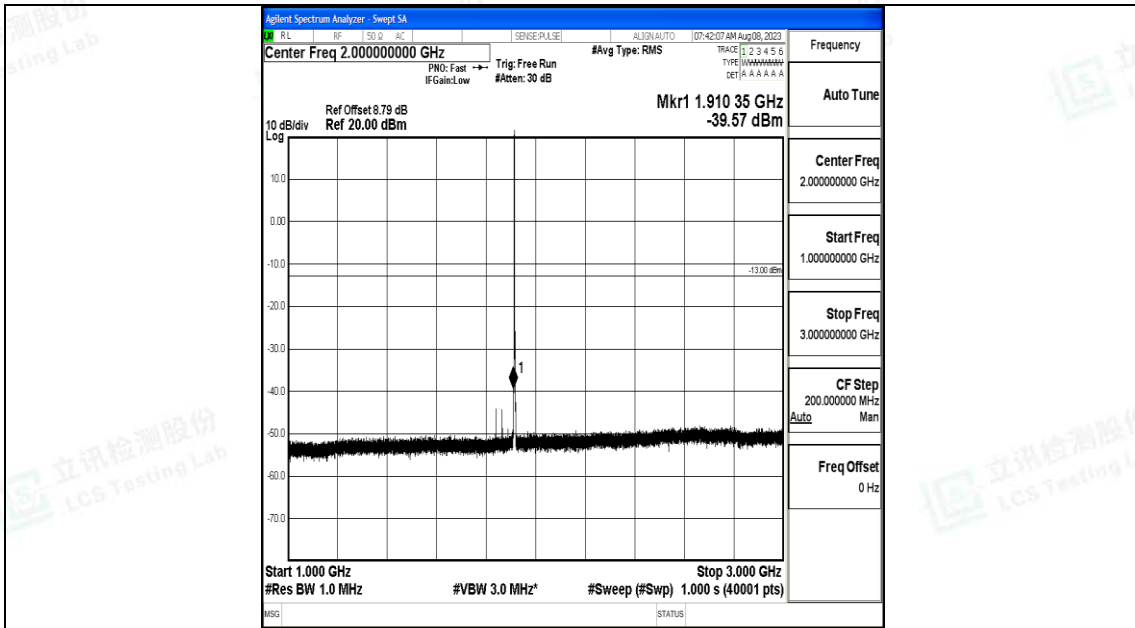

Band25\_1.4MHz\_QPSK\_26683\_1RB#0\_3000~20000\_3000~20000

Band25\_1.4MHz\_16QAM\_26683\_1RB#0\_0.009~0.15\_0.009~0.15

Band25\_1.4MHz\_16QAM\_26683\_1RB#0\_0.15~30\_0.15~30

Band25\_1.4MHz\_16QAM\_26683\_1RB#0\_30~1000\_30~1000