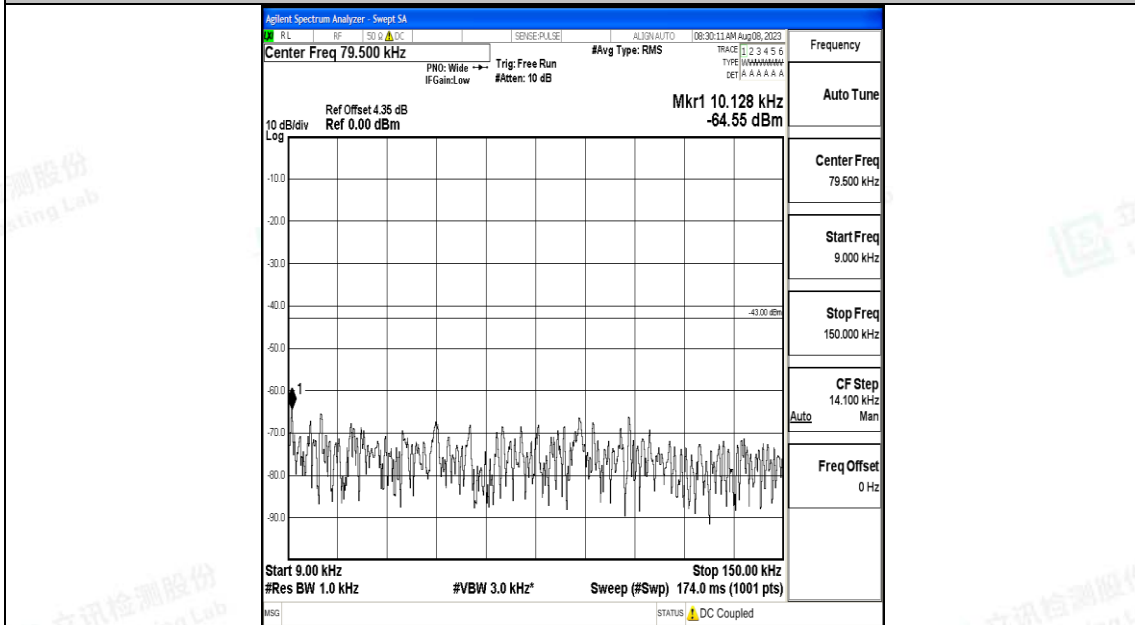

Band25\_10MHz\_QPSK\_26365\_1RB#0\_30~1000\_30~1000

Band25\_10MHz\_QPSK\_26365\_1RB#0\_1000~3000\_1000~3000

Band25\_10MHz\_QPSK\_26365\_1RB#0\_3000~20000\_3000~20000

Band25\_10MHz\_16QAM\_26365\_1RB#0\_0.009~0.15\_0.009~0.15