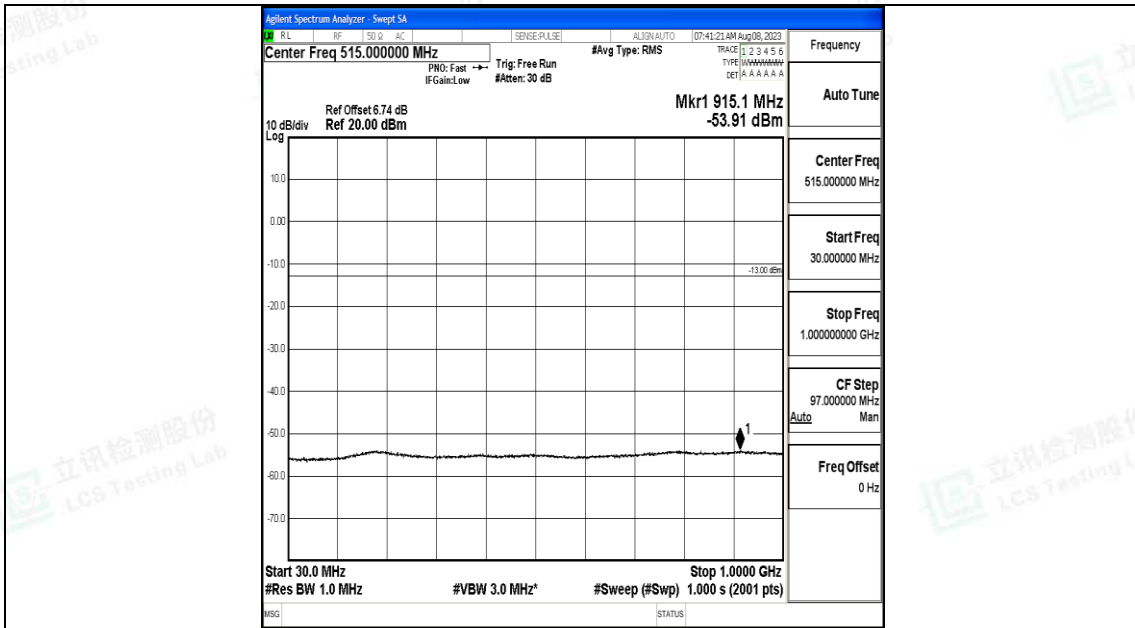

Band25_1.4MHz_QPSK_26683_1RB#0_0.15~30_0.15~30

Band25_1.4MHz_QPSK_26683_1RB#0_30~1000_30~1000