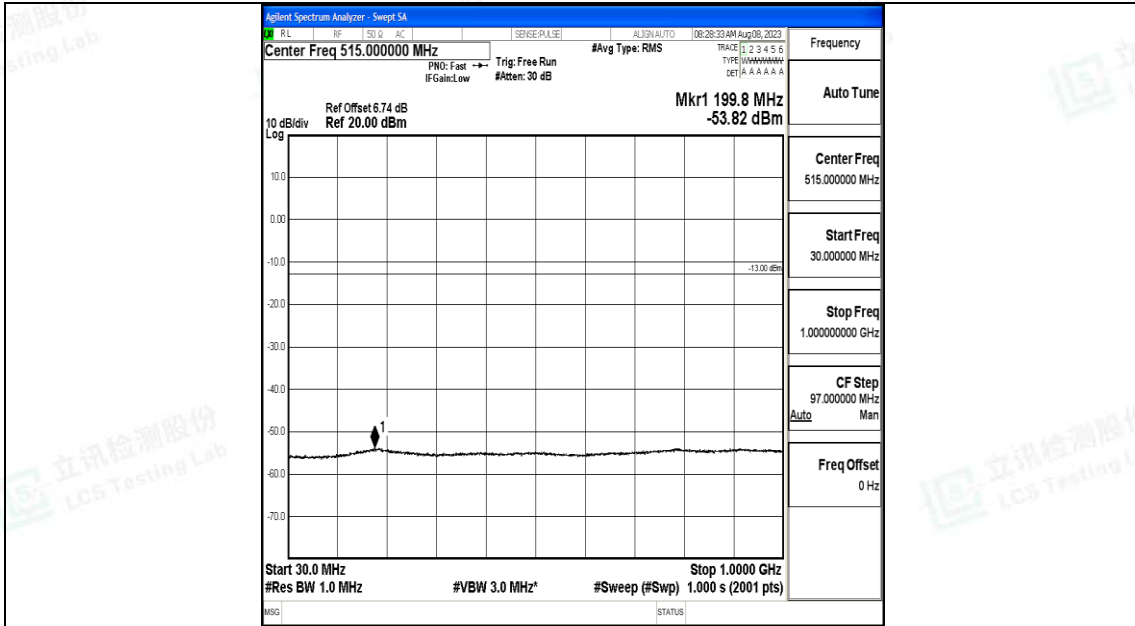

Band25_10MHz_QPSK_26090_1RB#0_0.15~30_0.15~30

Band25_10MHz_QPSK_26090_1RB#0_30~1000_30~1000