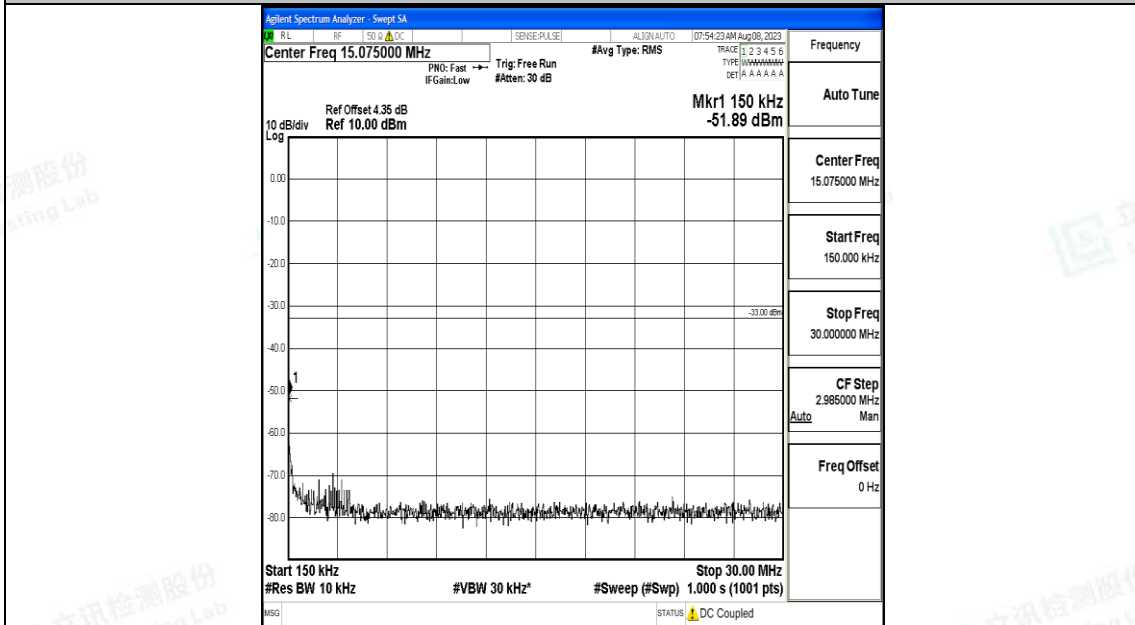

Band25\_1.4MHz\_16QAM\_26683\_1RB#0\_1000~3000\_1000~3000

Band25\_1.4MHz\_16QAM\_26683\_1RB#0\_3000~20000\_3000~20000

Band25\_3MHz\_QPSK\_26055\_1RB#0\_0.009~0.15\_0.009~0.15

Band25\_3MHz\_QPSK\_26055\_1RB#0\_0.15~30\_0.15~30