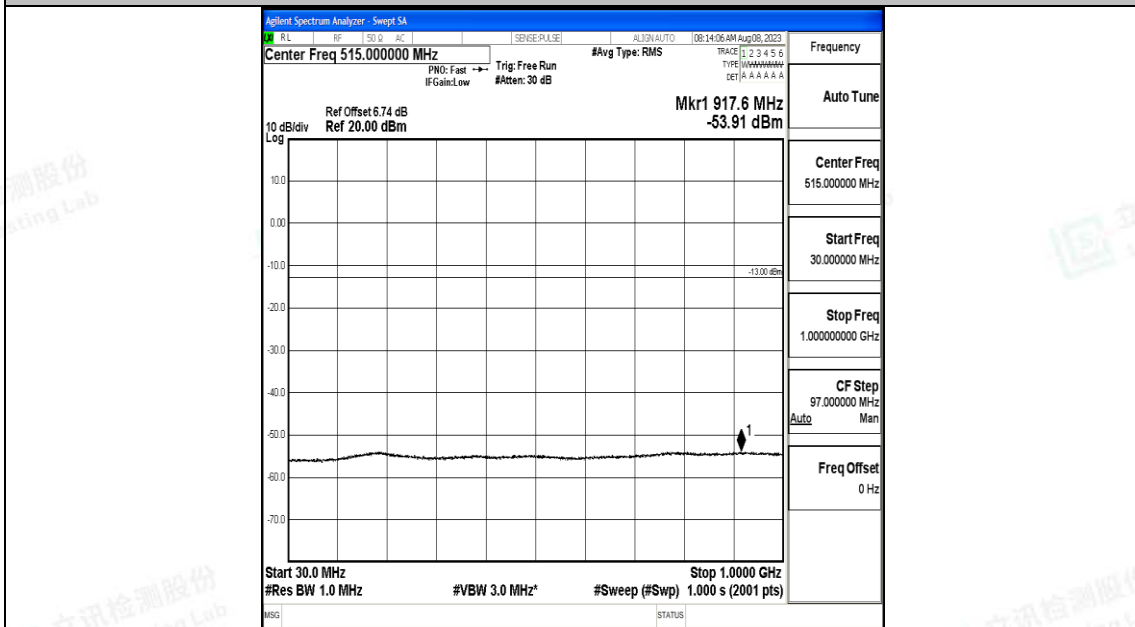

Band25\_5MHz\_QPSK\_26365\_1RB#0\_3000~20000\_3000~20000

Band25\_5MHz\_16QAM\_26365\_1RB#0\_0.009~0.15\_0.009~0.15

Band25\_5MHz\_16QAM\_26365\_1RB#0\_0.15~30\_0.15~30

Band25\_5MHz\_16QAM\_26365\_1RB#0\_30~1000\_30~1000