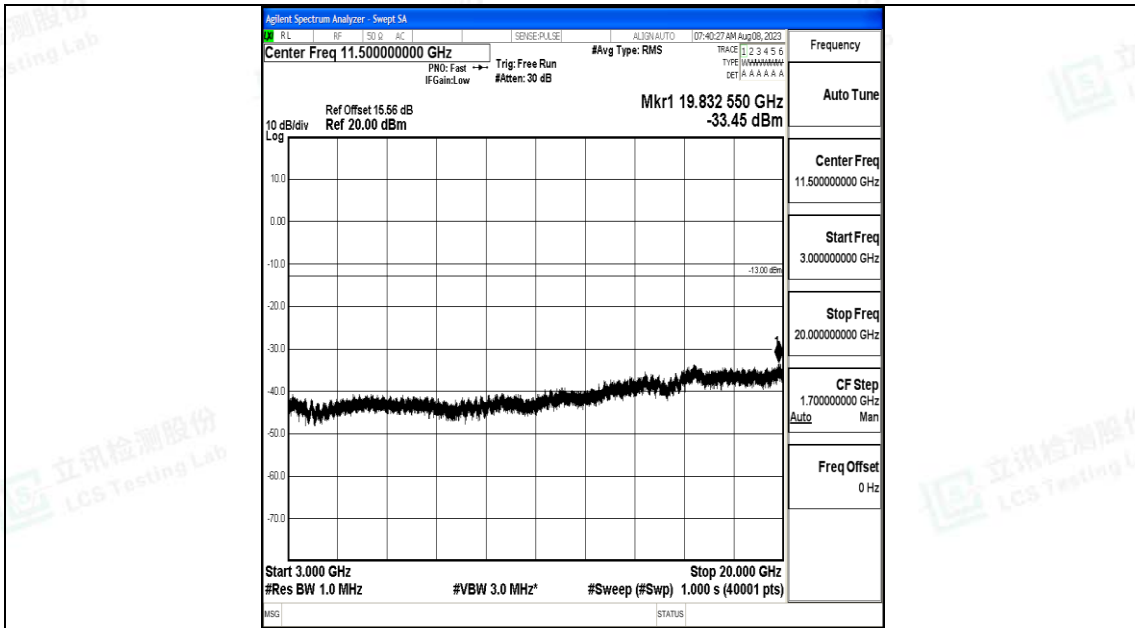

Band25\_1.4MHz\_QPSK\_26365\_1RB#0\_30~1000\_30~1000

Band25\_1.4MHz\_QPSK\_26365\_1RB#0\_1000~3000\_1000~3000

Band25\_1.4MHz\_QPSK\_26365\_1RB#0\_3000~20000\_3000~20000

Band25\_1.4MHz\_16QAM\_26365\_1RB#0\_0.009~0.15\_0.009~0.15