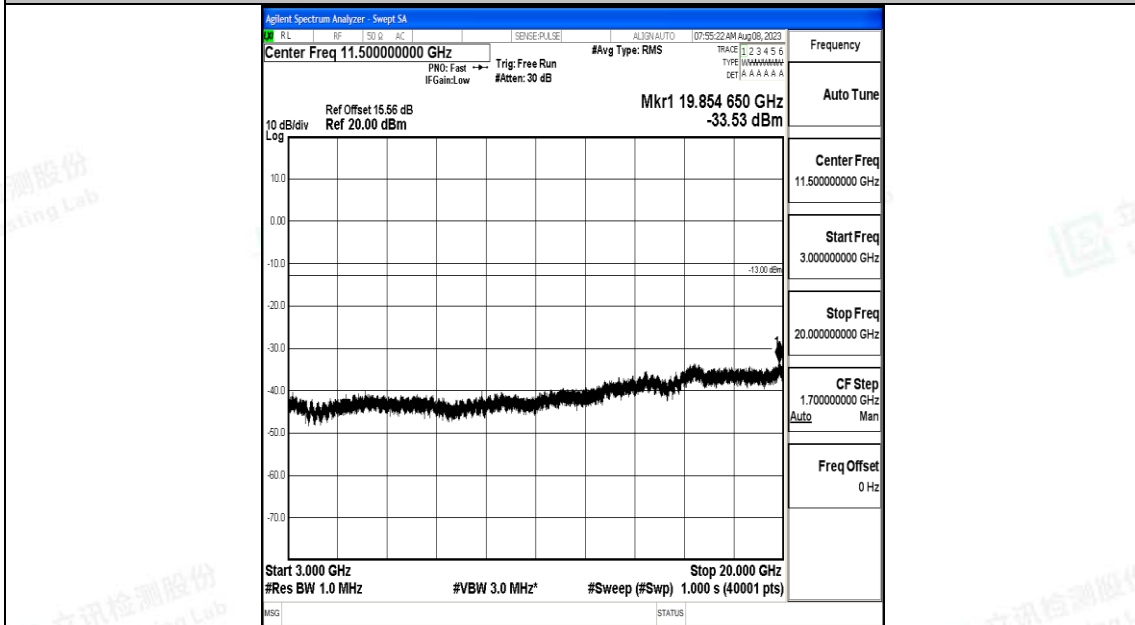

Band25_3MHz_16QAM_26055_1RB#0_1000~3000_1000~3000

Band25_3MHz_16QAM_26055_1RB#0_3000~20000_3000~20000