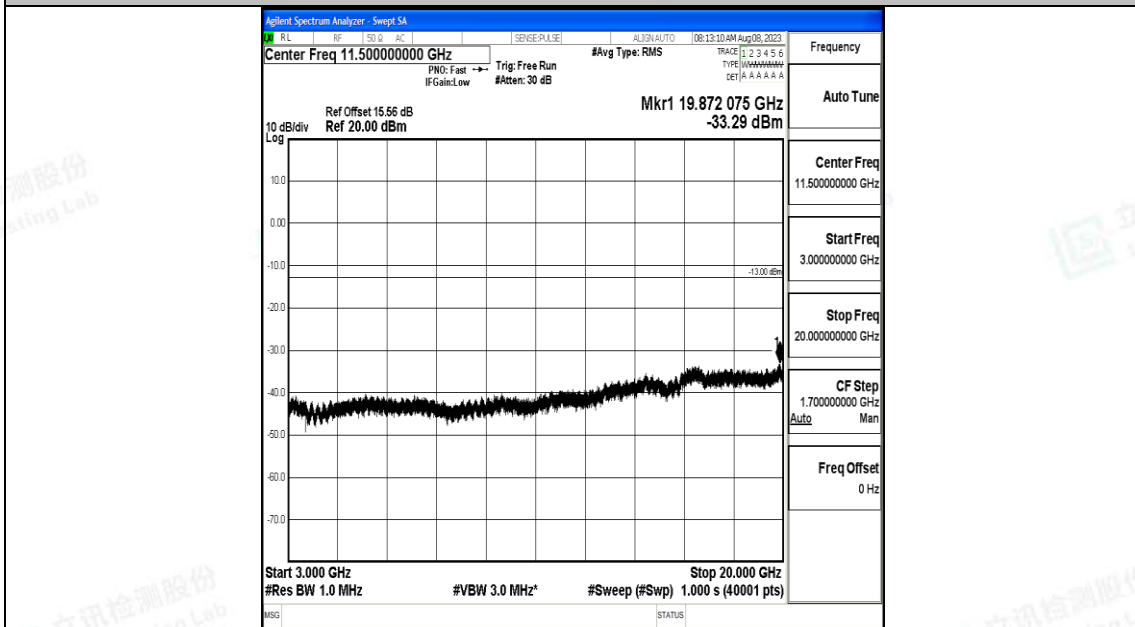

Band25\_5MHz\_16QAM\_26065\_1RB#0\_0.15~30\_0.15~30

Band25\_5MHz\_16QAM\_26065\_1RB#0\_30~1000\_30~1000

Band25\_5MHz\_16QAM\_26065\_1RB#0\_1000~3000\_1000~3000

Band25\_5MHz\_16QAM\_26065\_1RB#0\_3000~20000\_3000~20000