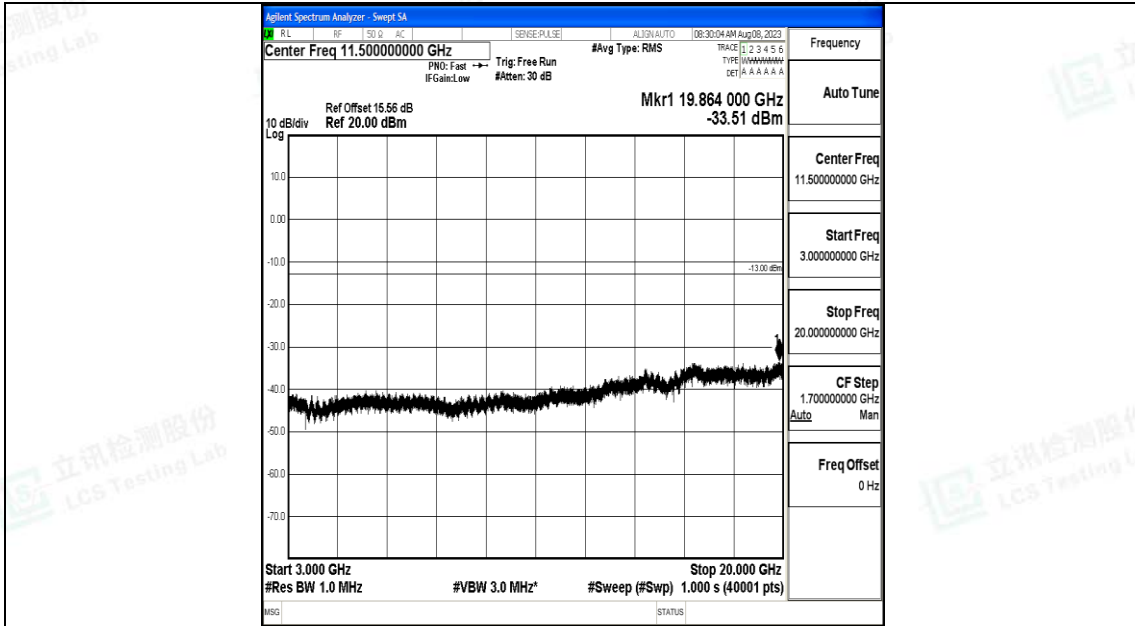

Band25_10MHz_QPSK_26365_1RB#0_1000~3000_1000~3000

Band25_10MHz_QPSK_26365_1RB#0_3000~20000_3000~20000