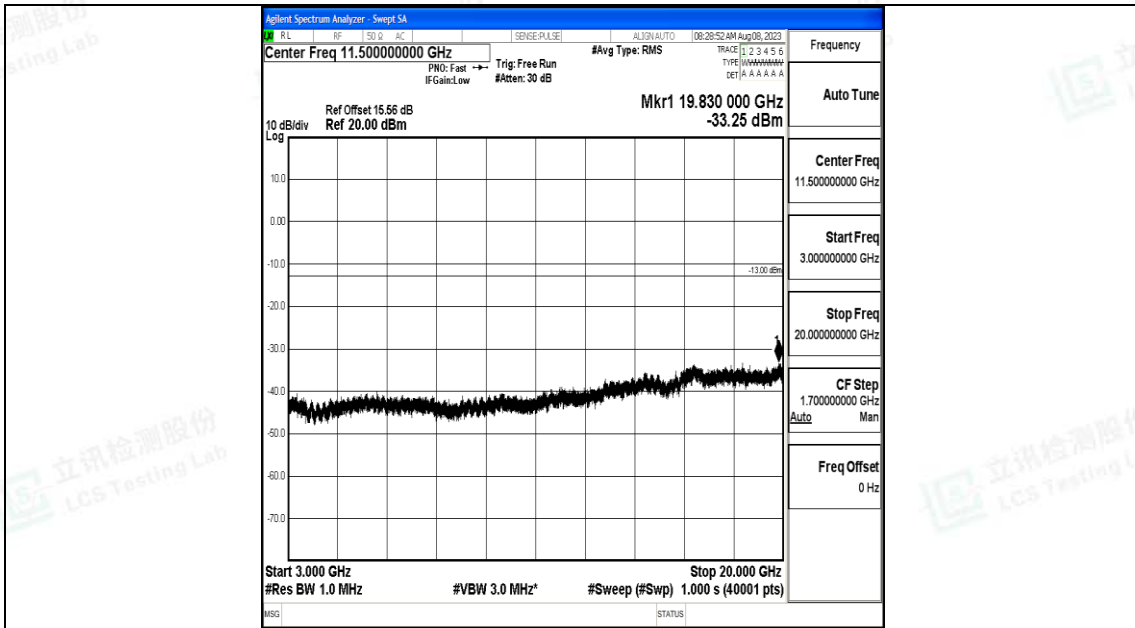

Band25\_10MHz\_QPSK\_26090\_1RB#0\_0.009~0.15\_0.009~0.15

Band25\_10MHz\_QPSK\_26090\_1RB#0\_0.15~30\_0.15~30

Band25\_10MHz\_QPSK\_26090\_1RB#0\_30~1000\_30~1000

Band25\_10MHz\_QPSK\_26090\_1RB#0\_1000~3000\_1000~3000