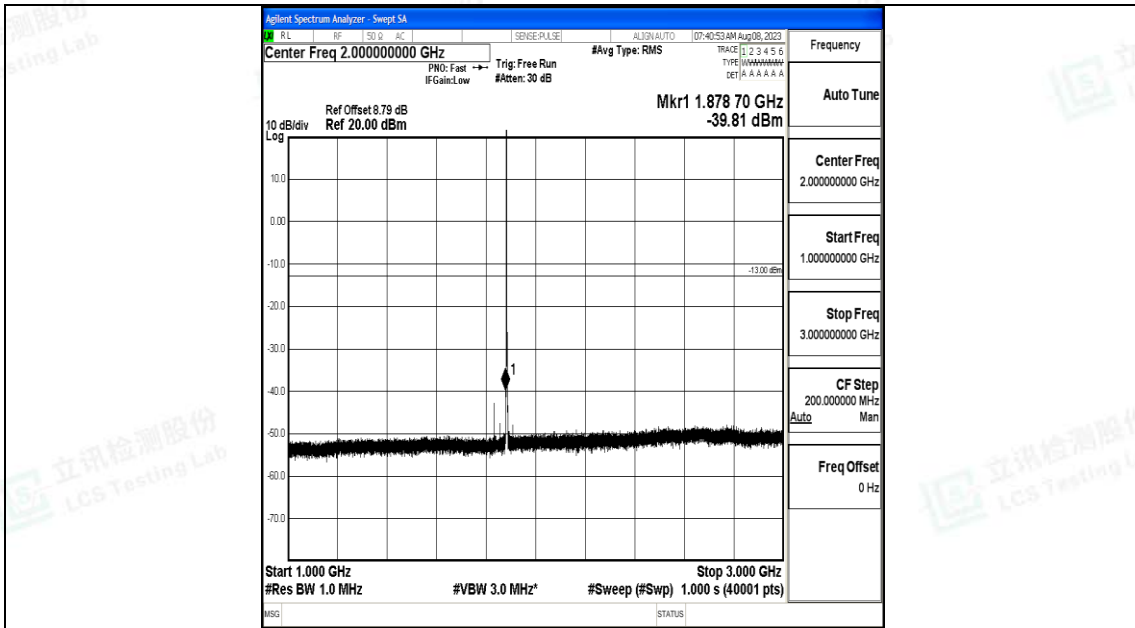

Band25_1.4MHz_16QAM_26365_1RB#0_30~1000_30~1000

Band25_1.4MHz_16QAM_26365_1RB#0_1000~3000_1000~3000