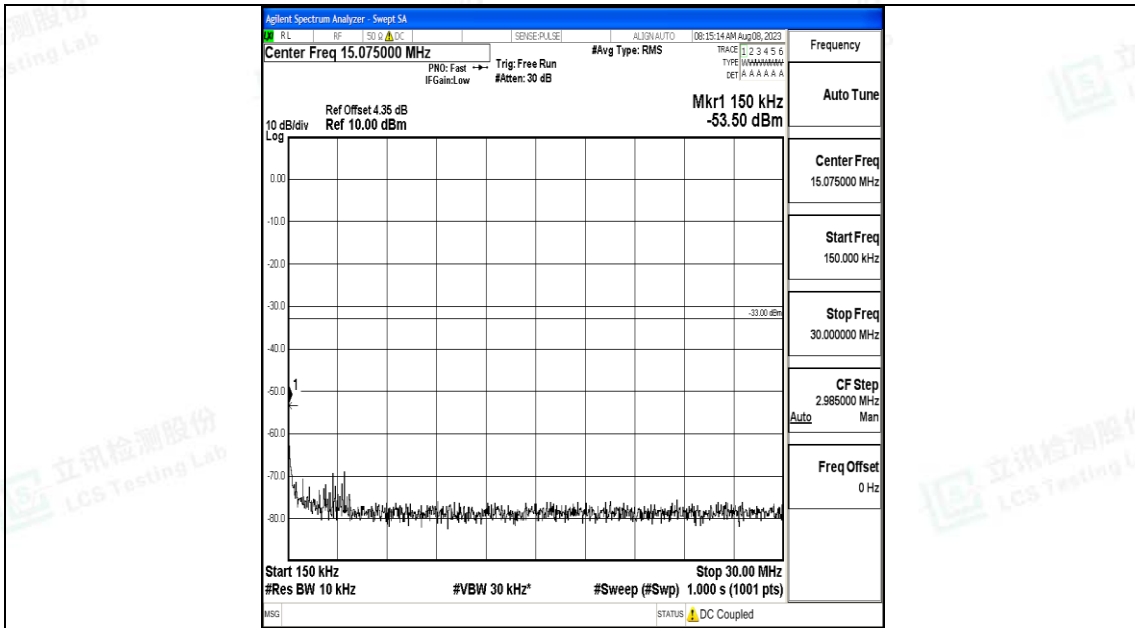

Band25\_5MHz\_QPSK\_26665\_1RB#0\_30~1000\_30~1000

Band25\_5MHz\_QPSK\_26665\_1RB#0\_1000~3000\_1000~3000

Band25\_5MHz\_QPSK\_26665\_1RB#0\_3000~20000\_3000~20000

Band25\_5MHz\_16QAM\_26665\_1RB#0\_0.009~0.15\_0.009~0.15