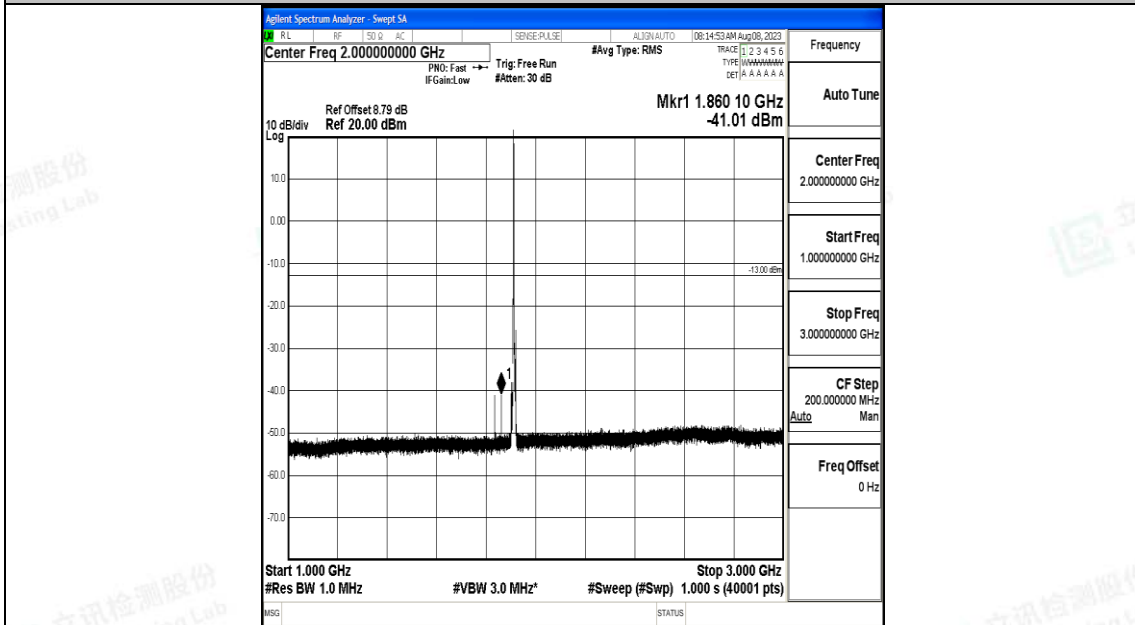

Band25_5MHz_QPSK_26665_1RB#0_30~1000_30~1000

Band25_5MHz_QPSK_26665_1RB#0_1000~3000_1000~3000