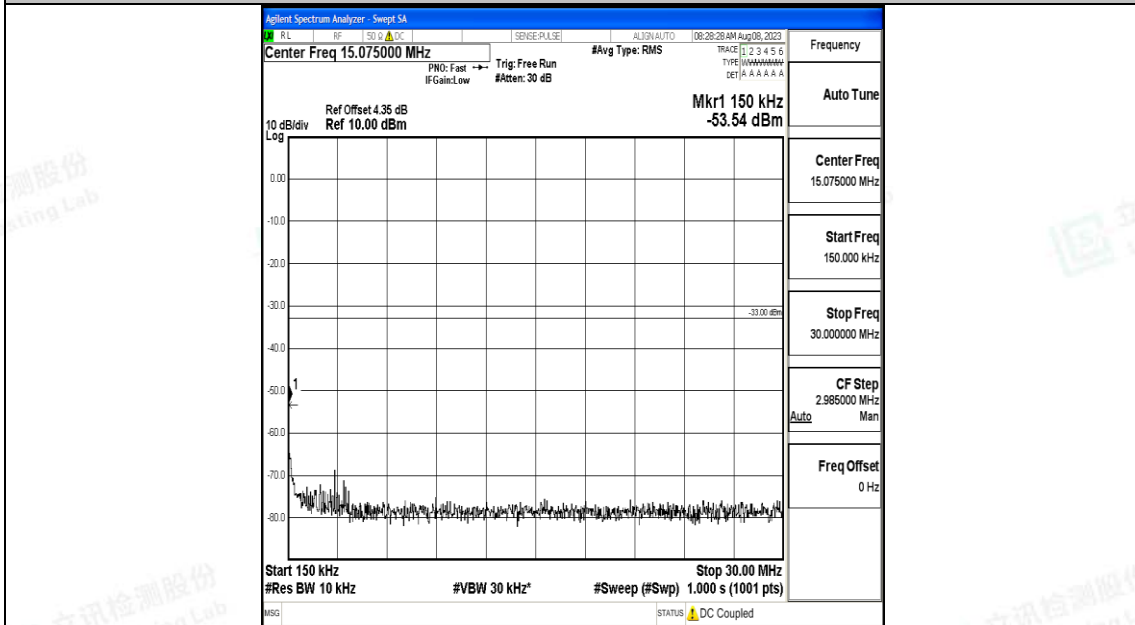

Band25_10MHz_QPSK_26090_1RB#0_0.009~0.15_0.009~0.15

Band25_10MHz_QPSK_26090_1RB#0_0.15~30_0.15~30