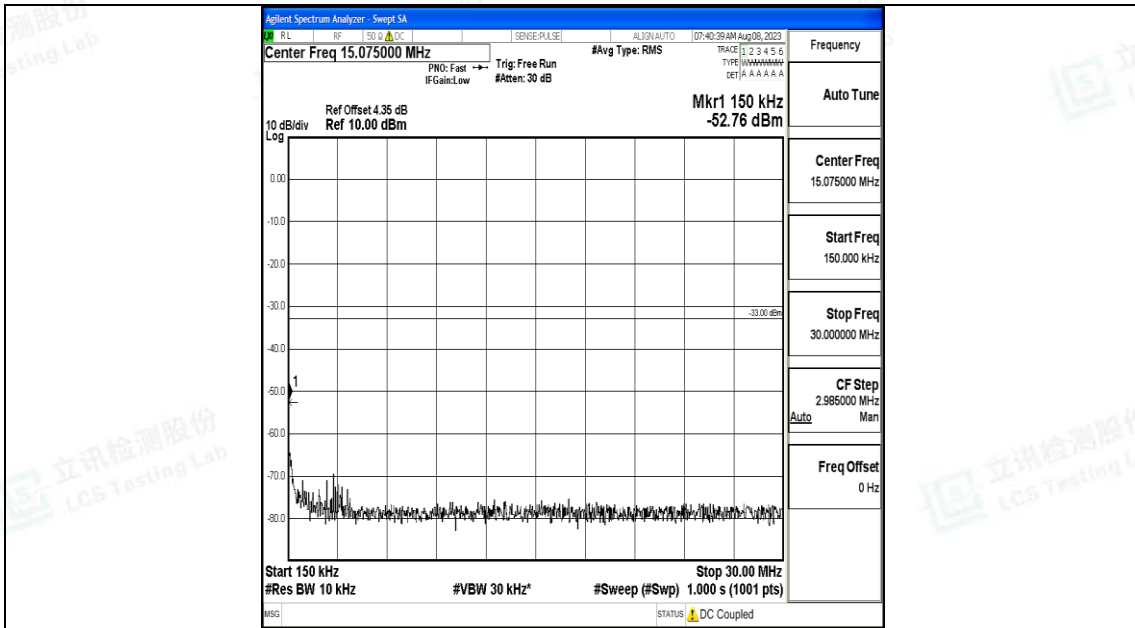

Band25\_1.4MHz\_QPSK\_26365\_1RB#0\_30~1000\_30~1000

Band25\_1.4MHz\_QPSK\_26365\_1RB#0\_1000~3000\_1000~3000

Band25\_1.4MHz\_QPSK\_26365\_1RB#0\_3000~20000\_3000~20000

Band25\_1.4MHz\_16QAM\_26365\_1RB#0\_0.009~0.15\_0.009~0.15