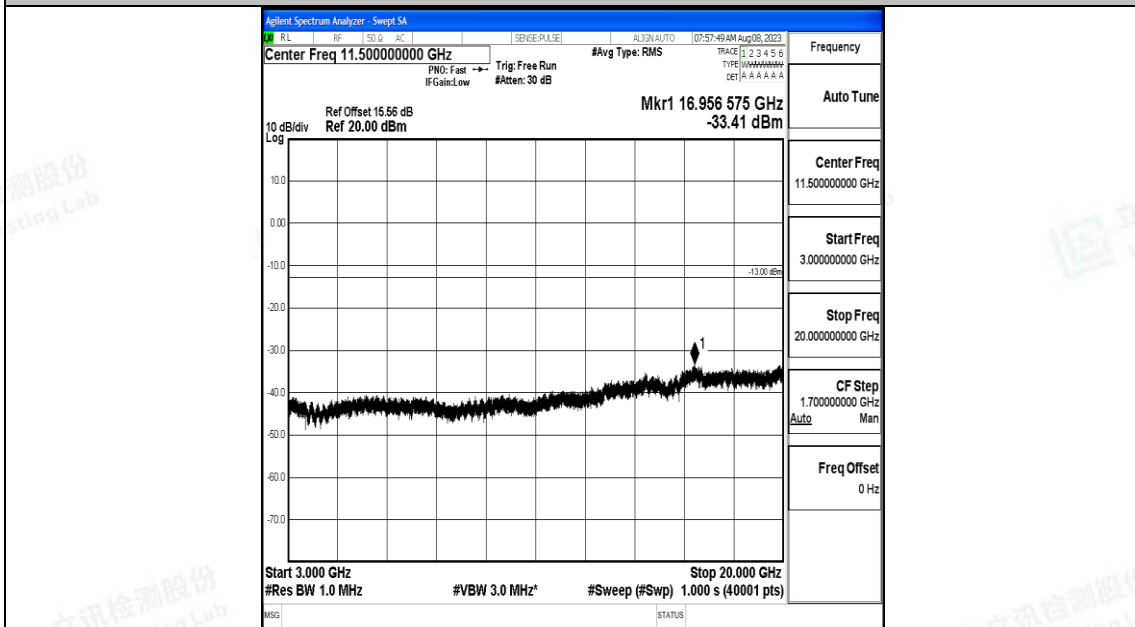

Band25_3MHz_16QAM_26675_1RB#0_1000~3000_1000~3000

Band25_3MHz_16QAM_26675_1RB#0_3000~20000_3000~20000