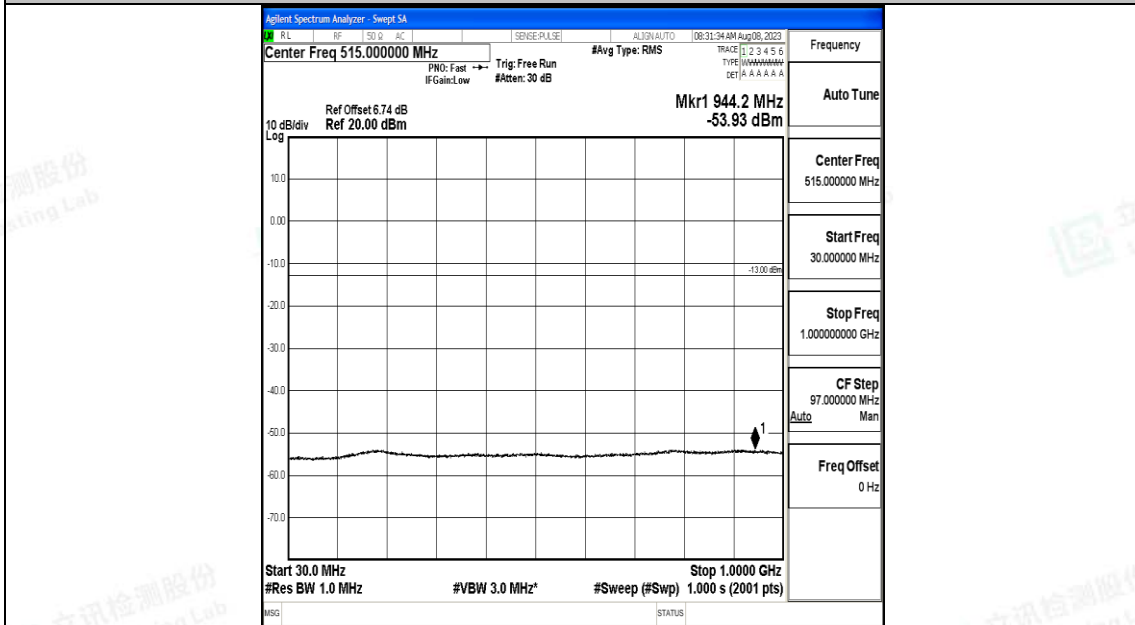

Band25\_10MHz\_QPSK\_26640\_1RB#0\_3000~20000\_3000~20000

Band25\_10MHz\_16QAM\_26640\_1RB#0\_0.009~0.15\_0.009~0.15

Band25\_10MHz\_16QAM\_26640\_1RB#0\_0.15~30\_0.15~30

Band25\_10MHz\_16QAM\_26640\_1RB#0\_30~1000\_30~1000