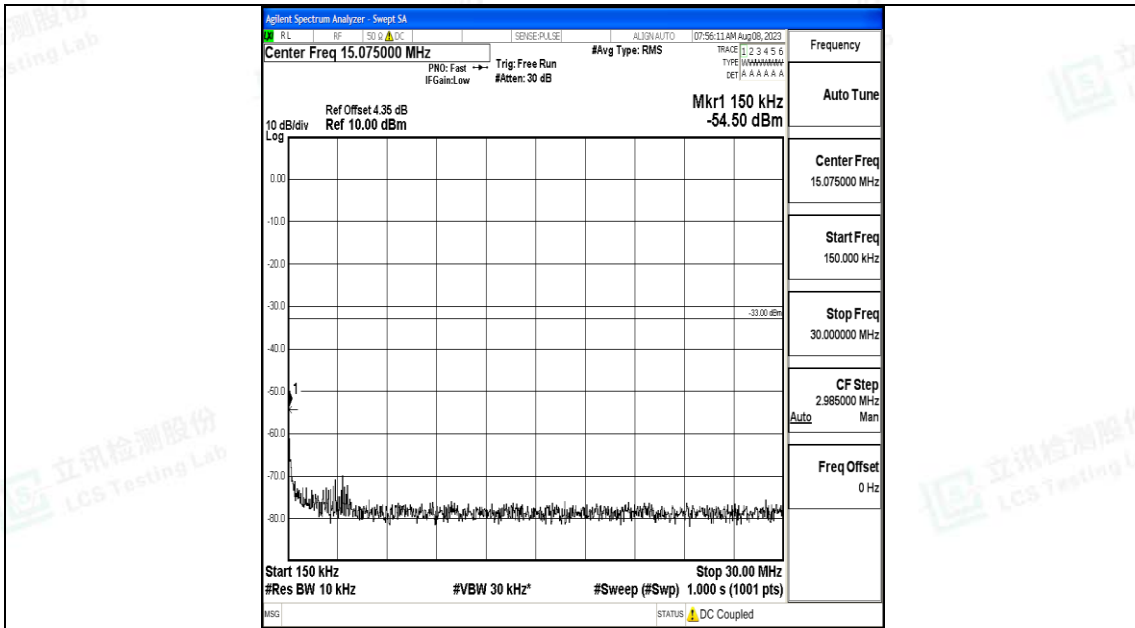

Band25\_3MHz\_QPSK\_26365\_1RB#0\_30~1000\_30~1000

Band25\_3MHz\_QPSK\_26365\_1RB#0\_1000~3000\_1000~3000

Band25\_3MHz\_QPSK\_26365\_1RB#0\_3000~20000\_3000~20000

Band25\_3MHz\_16QAM\_26365\_1RB#0\_0.009~0.15\_0.009~0.15