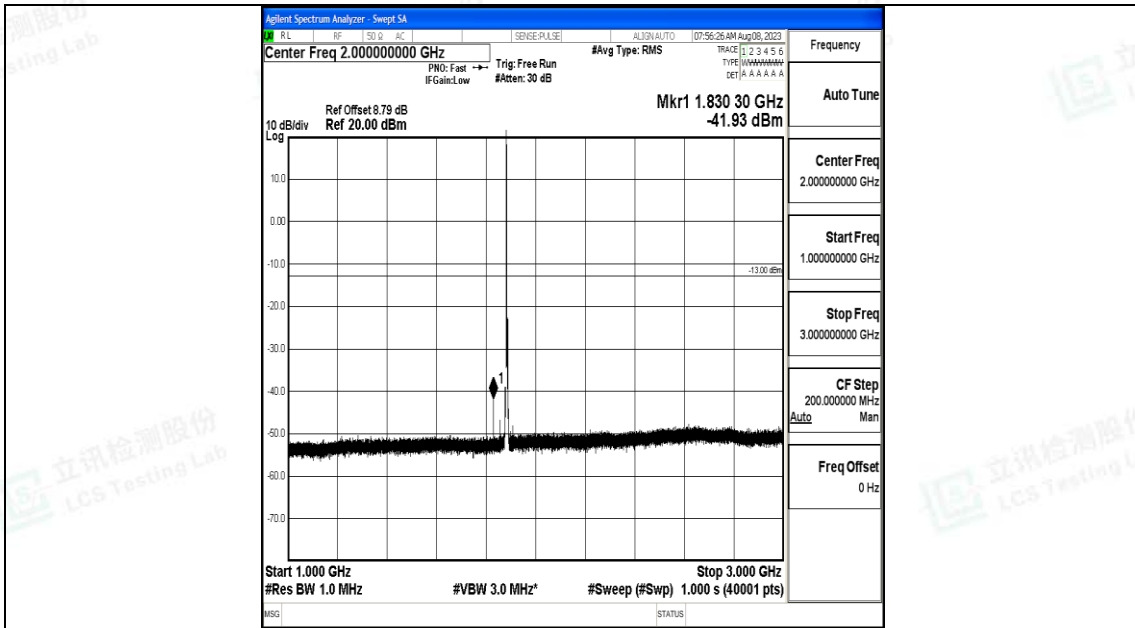

Band25_3MHz_16QAM_26365_1RB#0_30~1000_30~1000

Band25_3MHz_16QAM_26365_1RB#0_1000~3000_1000~3000