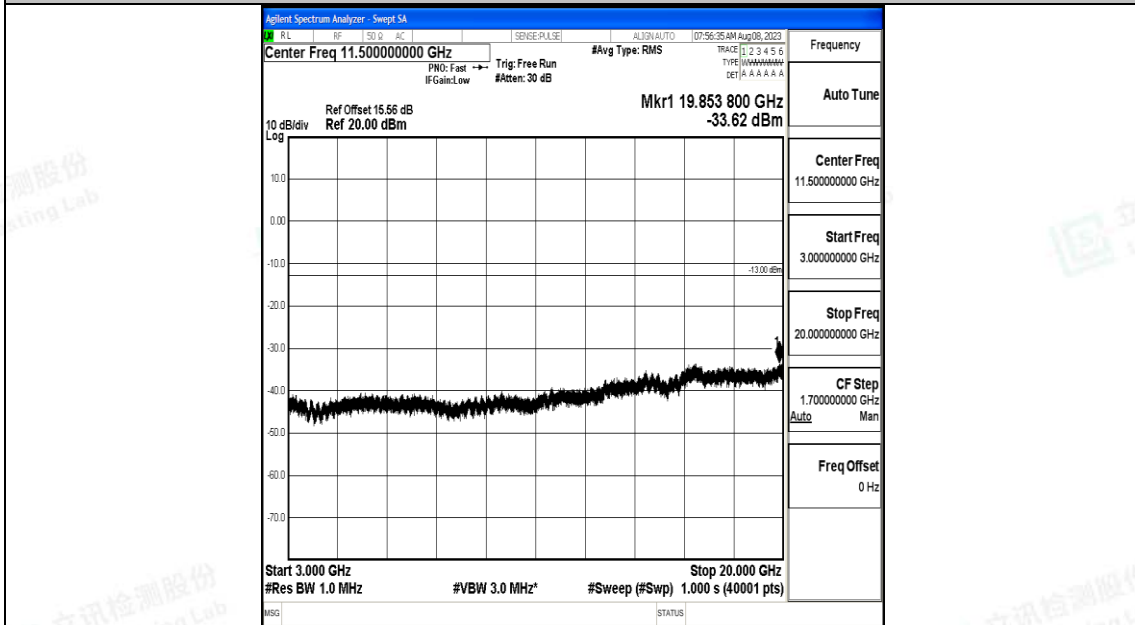

Band25\_3MHz\_16QAM\_26365\_1RB#0\_0.15~30\_0.15~30

Band25\_3MHz\_16QAM\_26365\_1RB#0\_30~1000\_30~1000

Band25\_3MHz\_16QAM\_26365\_1RB#0\_1000~3000\_1000~3000

Band25\_3MHz\_16QAM\_26365\_1RB#0\_3000~20000\_3000~20000