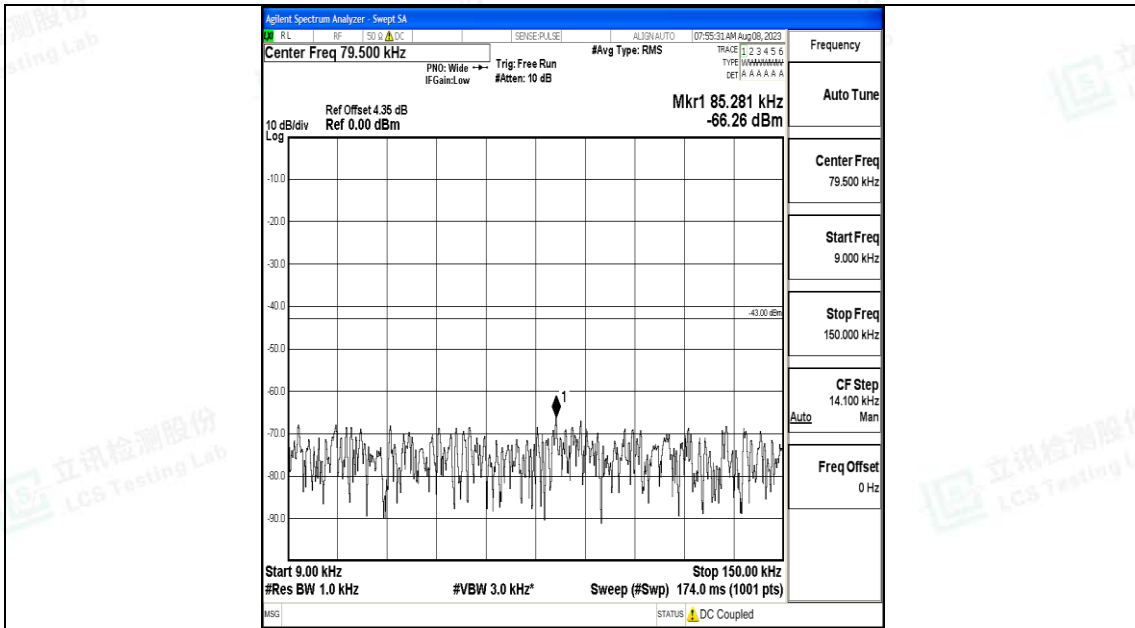

Band25_3MHz_16QAM_26055_1RB#0_3000~20000_3000~20000

Band25_3MHz_QPSK_26365_1RB#0_0.009~0.15_0.009~0.15