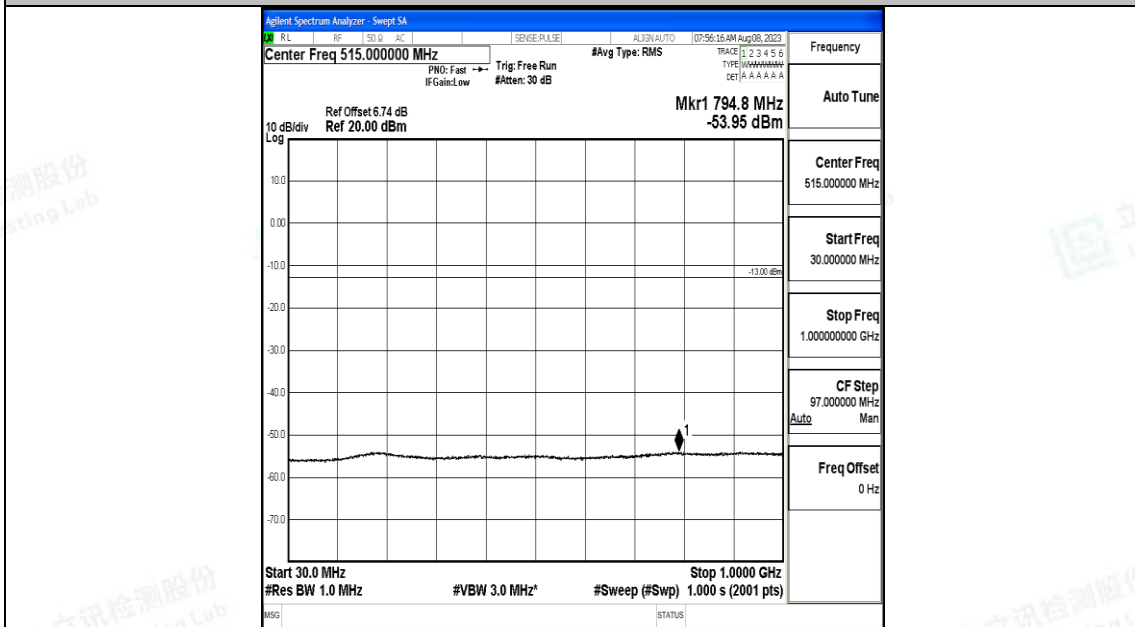

Band25_3MHz_16QAM_26365_1RB#0_0.15~30_0.15~30

Band25_3MHz_16QAM_26365_1RB#0_30~1000_30~1000