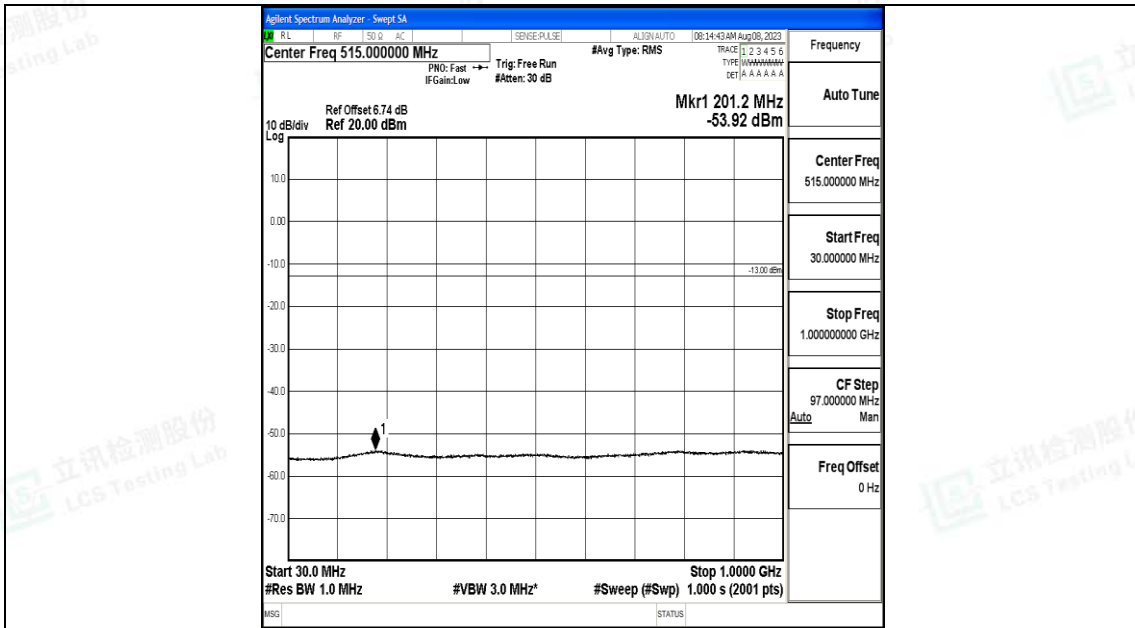

Band25\_5MHz\_16QAM\_26365\_1RB#0\_1000~3000\_1000~3000

Band25\_5MHz\_16QAM\_26365\_1RB#0\_3000~20000\_3000~20000

Band25\_5MHz\_QPSK\_26665\_1RB#0\_0.009~0.15\_0.009~0.15

Band25\_5MHz\_QPSK\_26665\_1RB#0\_0.15~30\_0.15~30