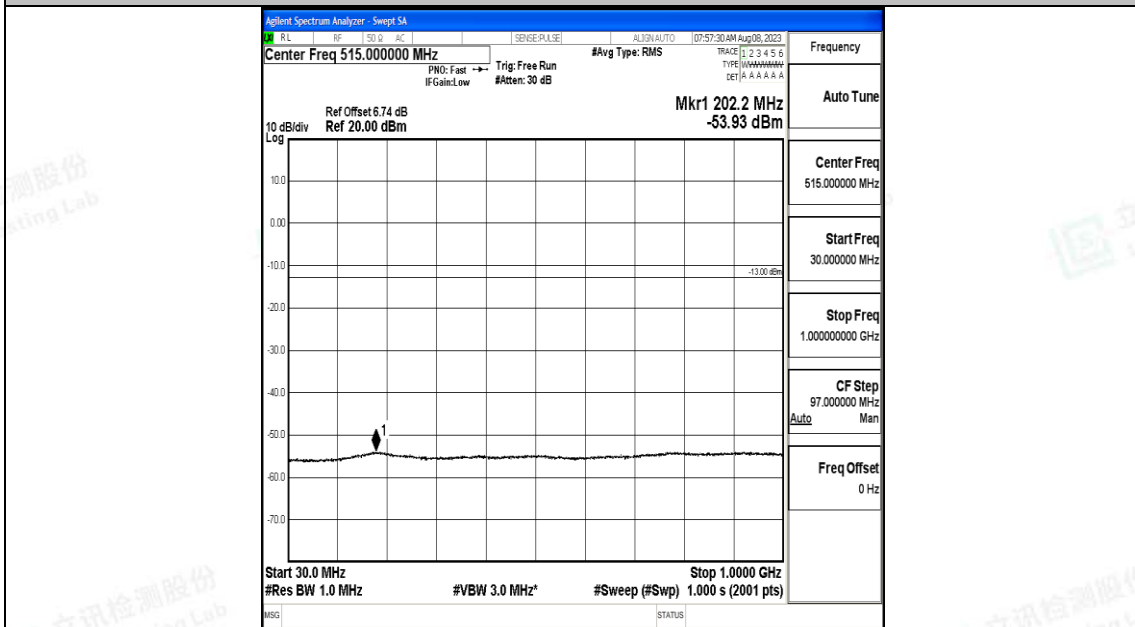

Band25\_3MHz\_QPSK\_26675\_1RB#0\_3000~20000\_3000~20000

Band25\_3MHz\_16QAM\_26675\_1RB#0\_0.009~0.15\_0.009~0.15

Band25\_3MHz\_16QAM\_26675\_1RB#0\_0.15~30\_0.15~30

Band25\_3MHz\_16QAM\_26675\_1RB#0\_30~1000\_30~1000