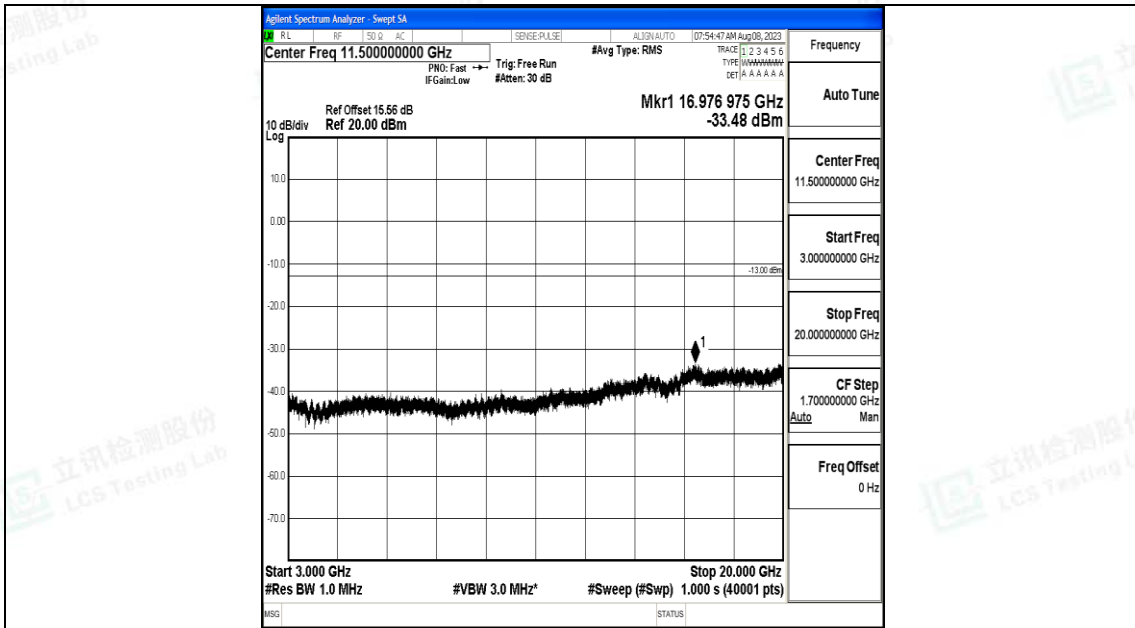

Band25_3MHz_QPSK_26055_1RB#0_1000~3000_1000~3000