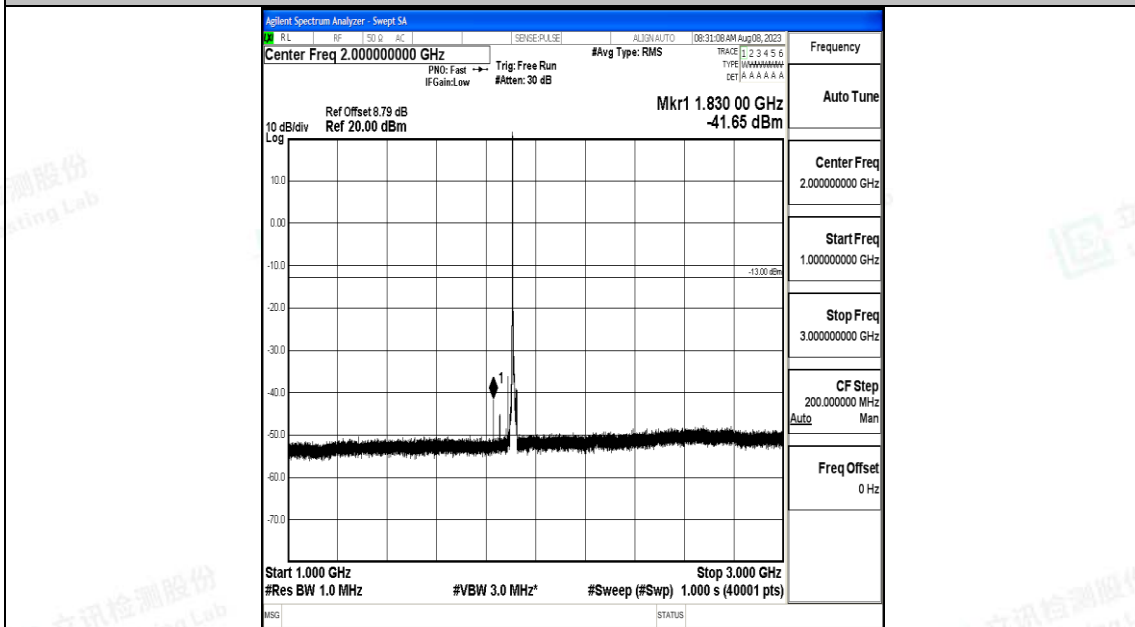

Band25\_10MHz\_QPSK\_26640\_1RB#0\_0.009~0.15\_0.009~0.15

Band25\_10MHz\_QPSK\_26640\_1RB#0\_0.15~30\_0.15~30

Band25\_10MHz\_QPSK\_26640\_1RB#0\_30~1000\_30~1000

Band25\_10MHz\_QPSK\_26640\_1RB#0\_1000~3000\_1000~3000