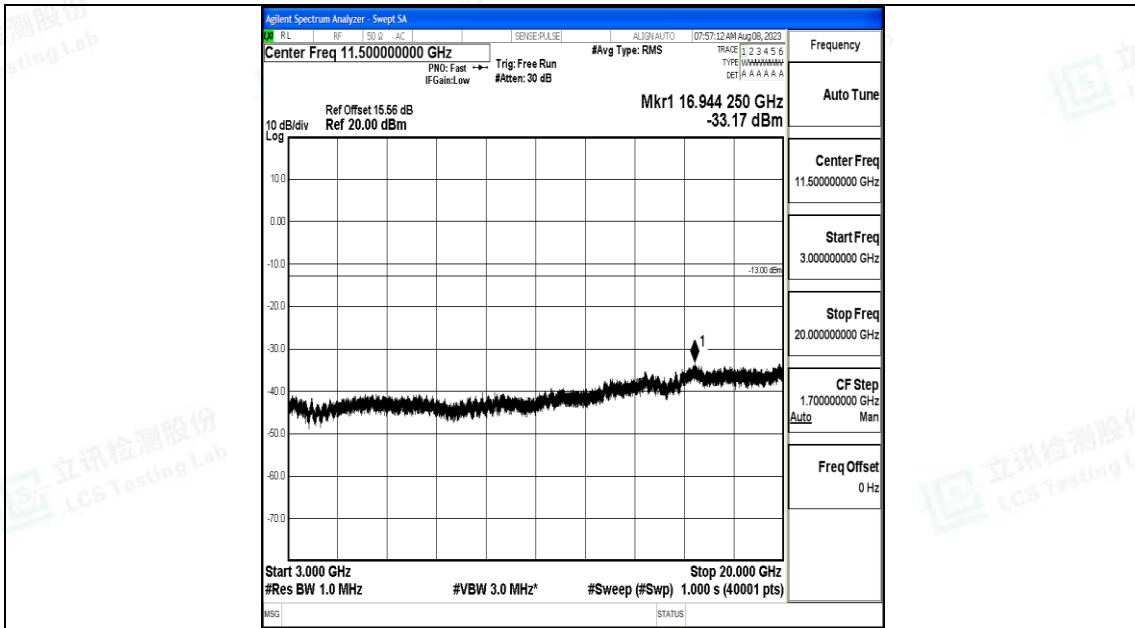

Band25\_3MHz\_QPSK\_26675\_1RB#0\_0.009~0.15\_0.009~0.15

Band25\_3MHz\_QPSK\_26675\_1RB#0\_0.15~30\_0.15~30

Band25\_3MHz\_QPSK\_26675\_1RB#0\_30~1000\_30~1000

Band25\_3MHz\_QPSK\_26675\_1RB#0\_1000~3000\_1000~3000