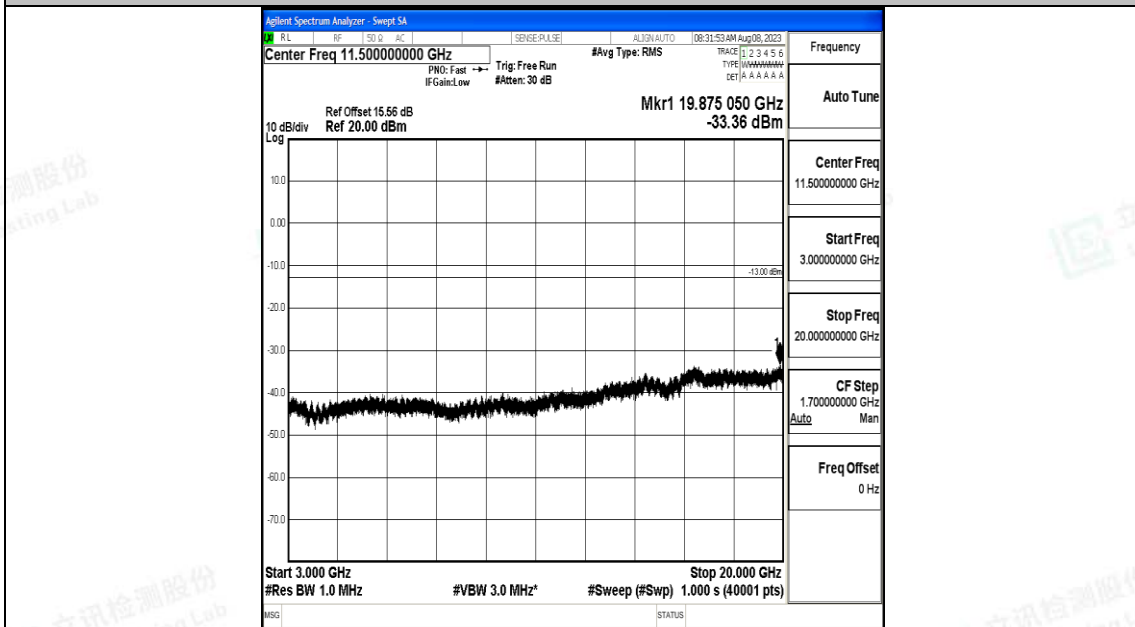

Band25_10MHz_16QAM_26640_1RB#0_1000~3000_1000~3000

Band25_10MHz_16QAM_26640_1RB#0_3000~20000_3000~20000