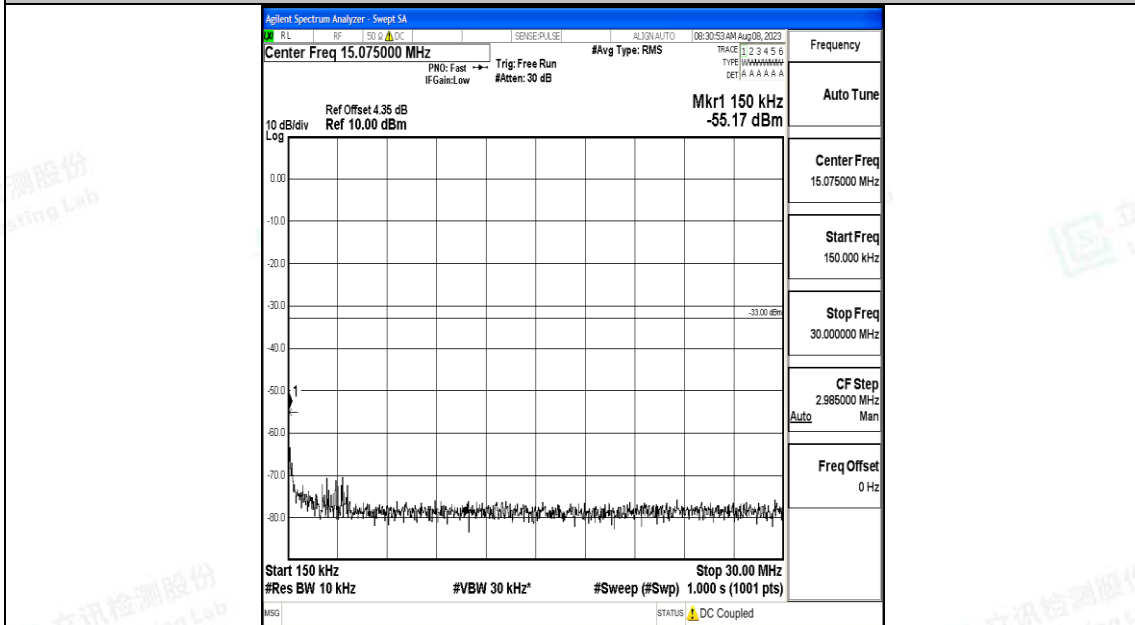

Band25_10MHz_QPSK_26640_1RB#0_0.009~0.15_0.009~0.15

Band25_10MHz_QPSK_26640_1RB#0_0.15~30_0.15~30