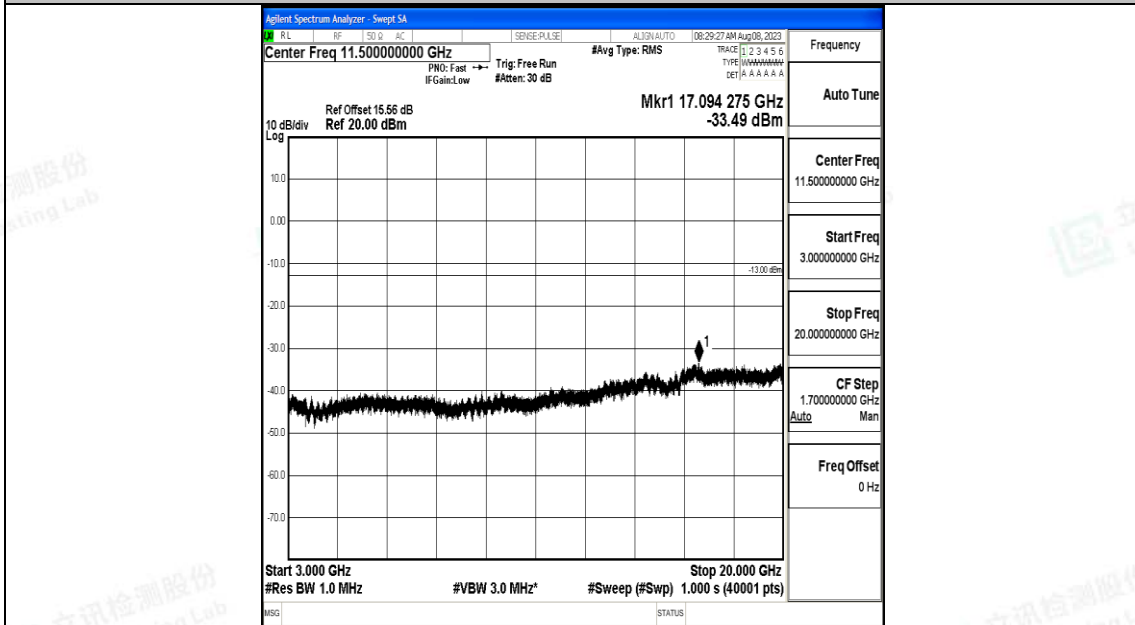

Band25_10MHz_16QAM_26090_1RB#0_1000~3000_1000~3000

Band25_10MHz_16QAM_26090_1RB#0_3000~20000_3000~20000