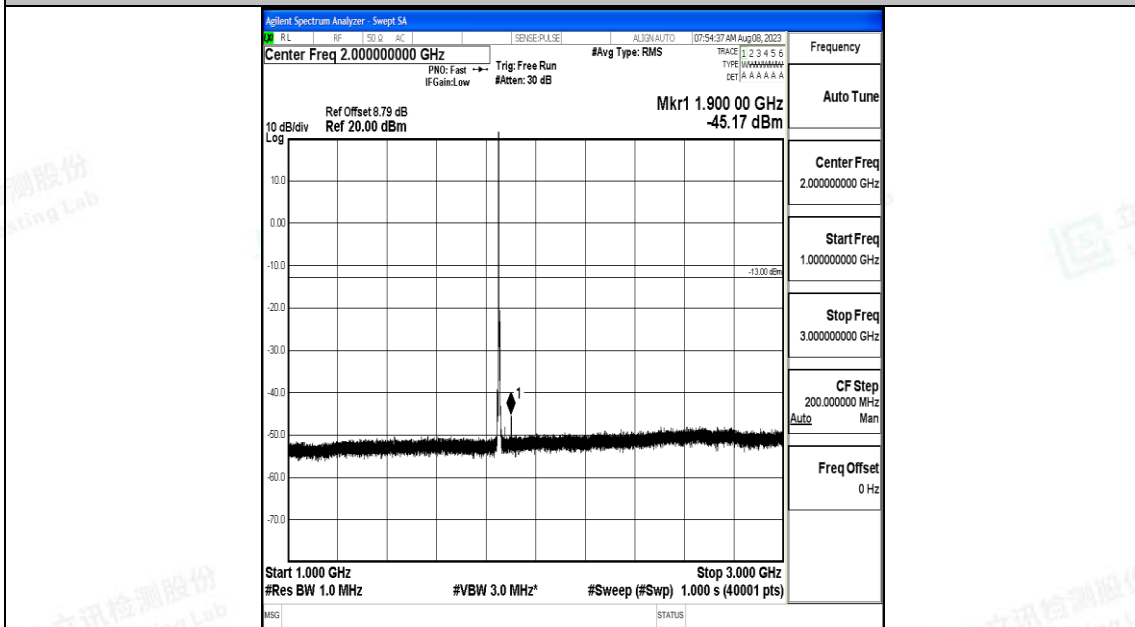

Band25_3MHz_QPSK_26055_1RB#0_30~1000_30~1000

Band25_3MHz_QPSK_26055_1RB#0_1000~3000_1000~3000