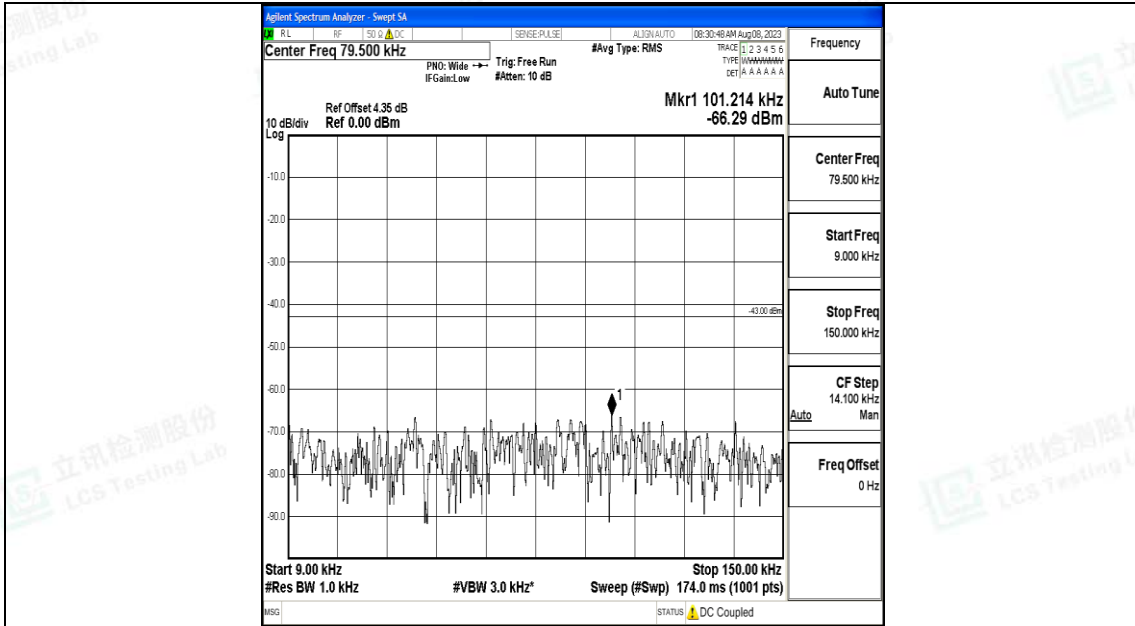

Band25\_10MHz\_16QAM\_26365\_1RB#0\_0.15~30\_0.15~30

Band25\_10MHz\_16QAM\_26365\_1RB#0\_30~1000\_30~1000

Band25\_10MHz\_16QAM\_26365\_1RB#0\_1000~3000\_1000~3000

Band25\_10MHz\_16QAM\_26365\_1RB#0\_3000~20000\_3000~20000