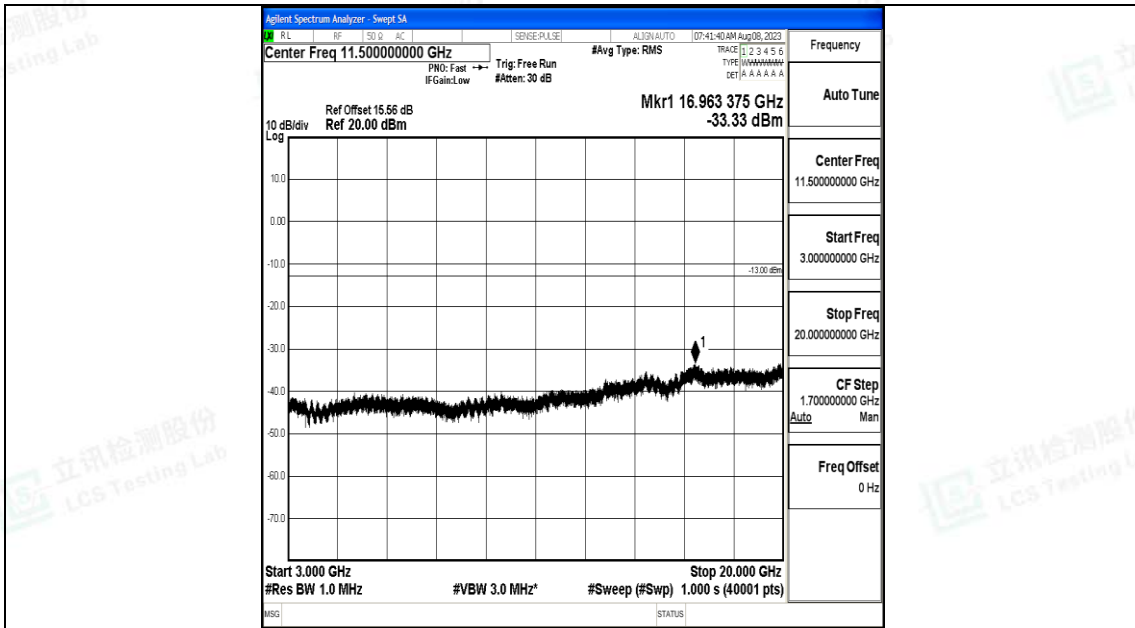

Band25\_1.4MHz\_QPSK\_26683\_1RB#0\_0.009~0.15\_0.009~0.15

Band25\_1.4MHz\_QPSK\_26683\_1RB#0\_0.15~30\_0.15~30

Band25\_1.4MHz\_QPSK\_26683\_1RB#0\_30~1000\_30~1000

Band25\_1.4MHz\_QPSK\_26683\_1RB#0\_1000~3000\_1000~3000