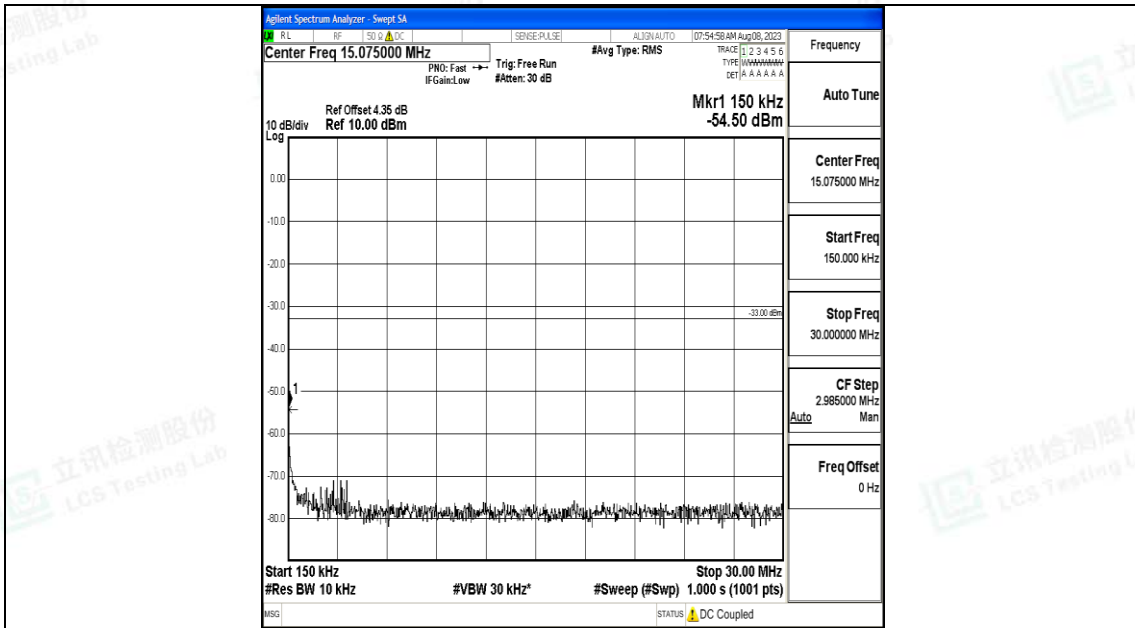

Band25_3MHz_16QAM_26055_1RB#0_0.15~30_0.15~30