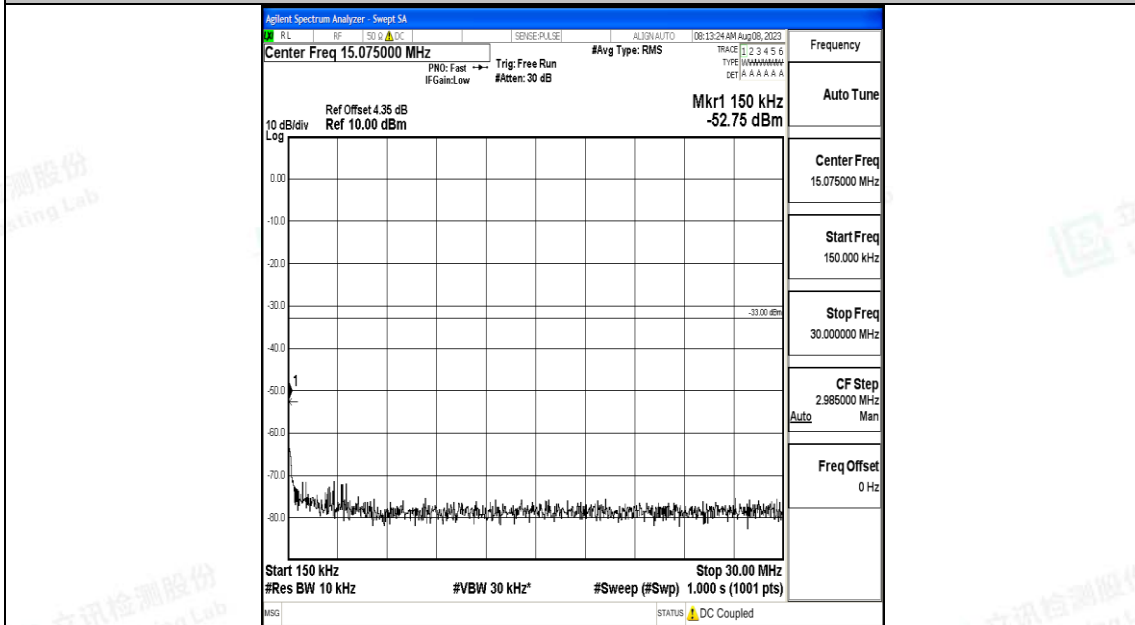

Band25_5MHz_QPSK_26365_1RB#0_0.009~0.15_0.009~0.15

Band25_5MHz_QPSK_26365_1RB#0_0.15~30_0.15~30