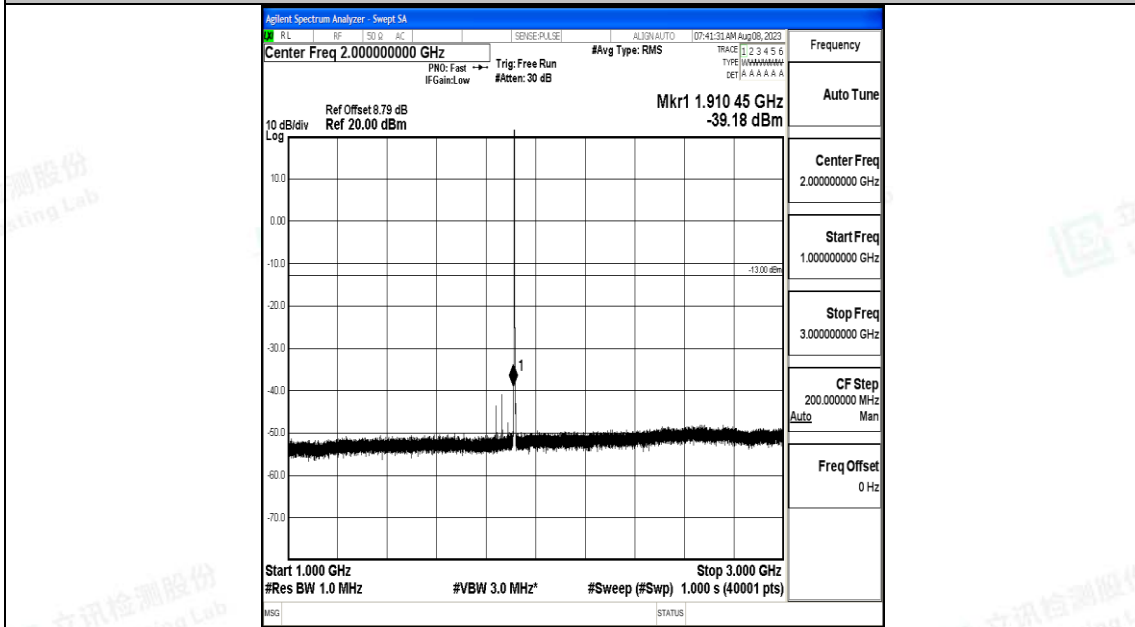

Band25\_1.4MHz\_QPSK\_26683\_1RB#0\_0.009~0.15\_0.009~0.15

Band25\_1.4MHz\_QPSK\_26683\_1RB#0\_0.15~30\_0.15~30

Band25\_1.4MHz\_QPSK\_26683\_1RB#0\_30~1000\_30~1000

Band25\_1.4MHz\_QPSK\_26683\_1RB#0\_1000~3000\_1000~3000