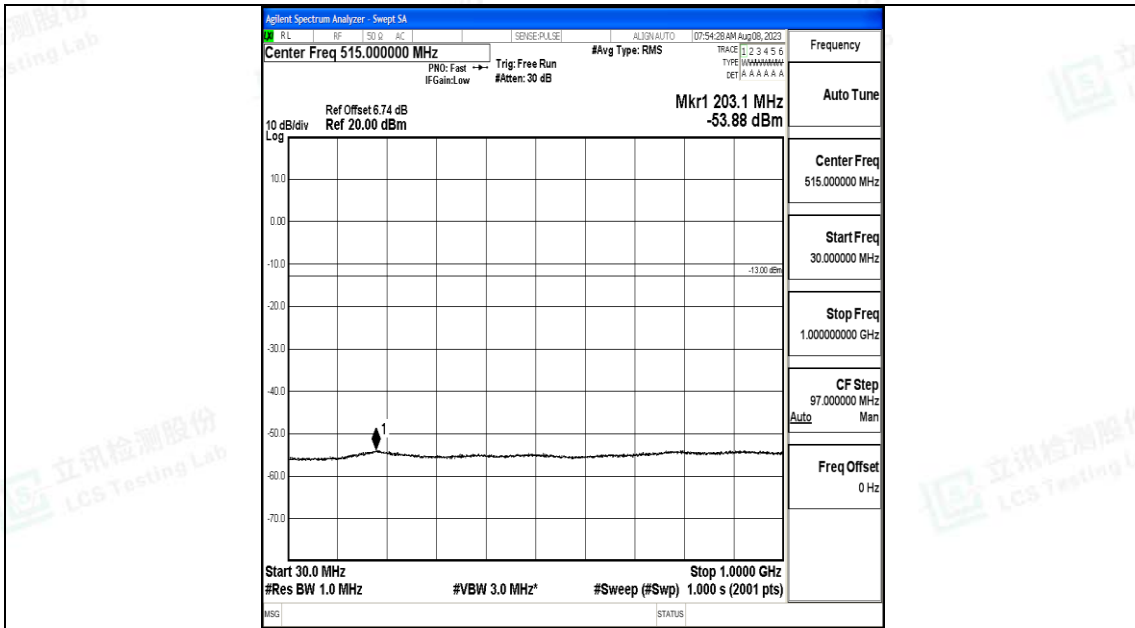

Band25\_1.4MHz\_16QAM\_26683\_1RB#0\_1000~3000\_1000~3000

Band25\_1.4MHz\_16QAM\_26683\_1RB#0\_3000~20000\_3000~20000

Band25\_3MHz\_QPSK\_26055\_1RB#0\_0.009~0.15\_0.009~0.15

Band25\_3MHz\_QPSK\_26055\_1RB#0\_0.15~30\_0.15~30