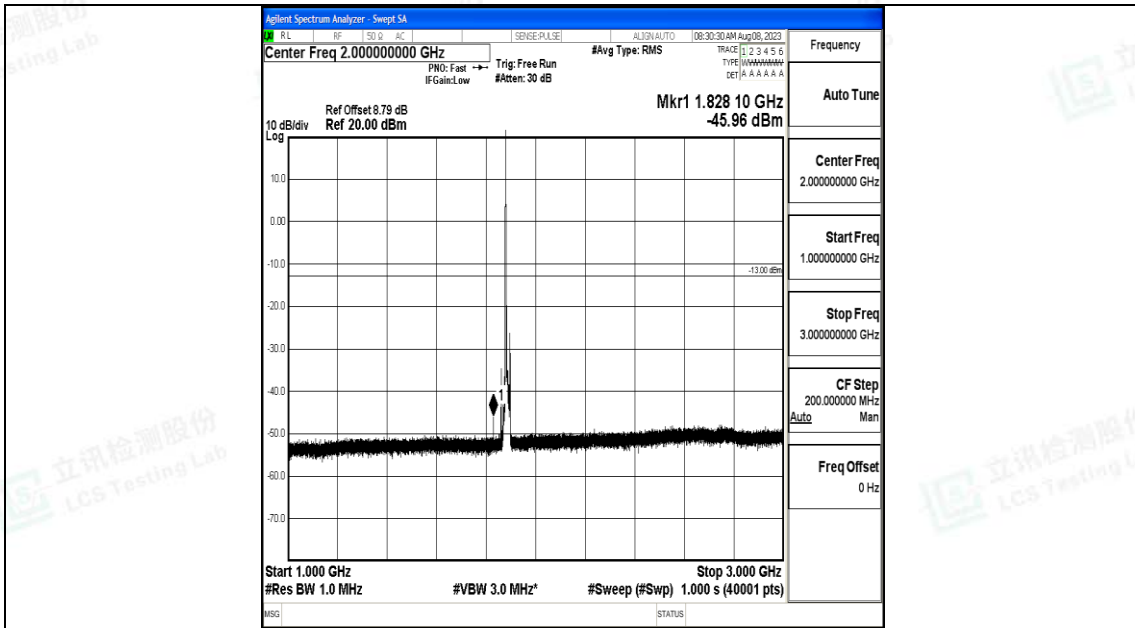

Band25_10MHz_16QAM_26365_1RB#0_30~1000_30~1000

Band25_10MHz_16QAM_26365_1RB#0_1000~3000_1000~3000