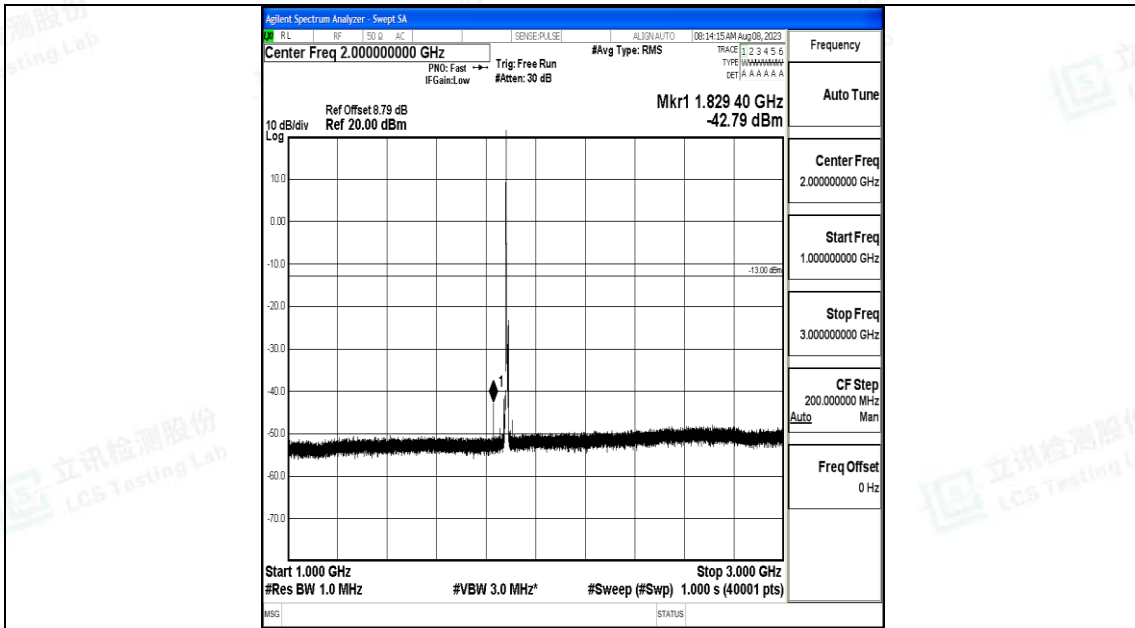

Band25\_5MHz\_QPSK\_26365\_1RB#0\_3000~20000\_3000~20000

Band25\_5MHz\_16QAM\_26365\_1RB#0\_0.009~0.15\_0.009~0.15

Band25\_5MHz\_16QAM\_26365\_1RB#0\_0.15~30\_0.15~30

Band25\_5MHz\_16QAM\_26365\_1RB#0\_30~1000\_30~1000