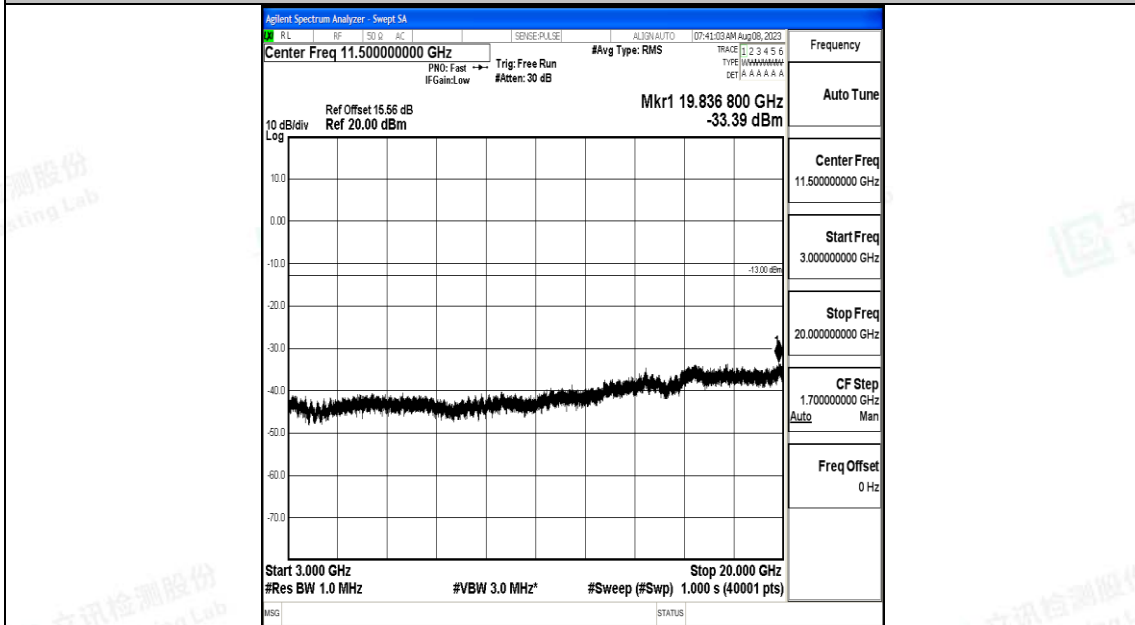

Band25\_1.4MHz\_16QAM\_26365\_1RB#0\_0.15~30\_0.15~30

Band25\_1.4MHz\_16QAM\_26365\_1RB#0\_30~1000\_30~1000

Band25\_1.4MHz\_16QAM\_26365\_1RB#0\_1000~3000\_1000~3000

Band25\_1.4MHz\_16QAM\_26365\_1RB#0\_3000~20000\_3000~20000