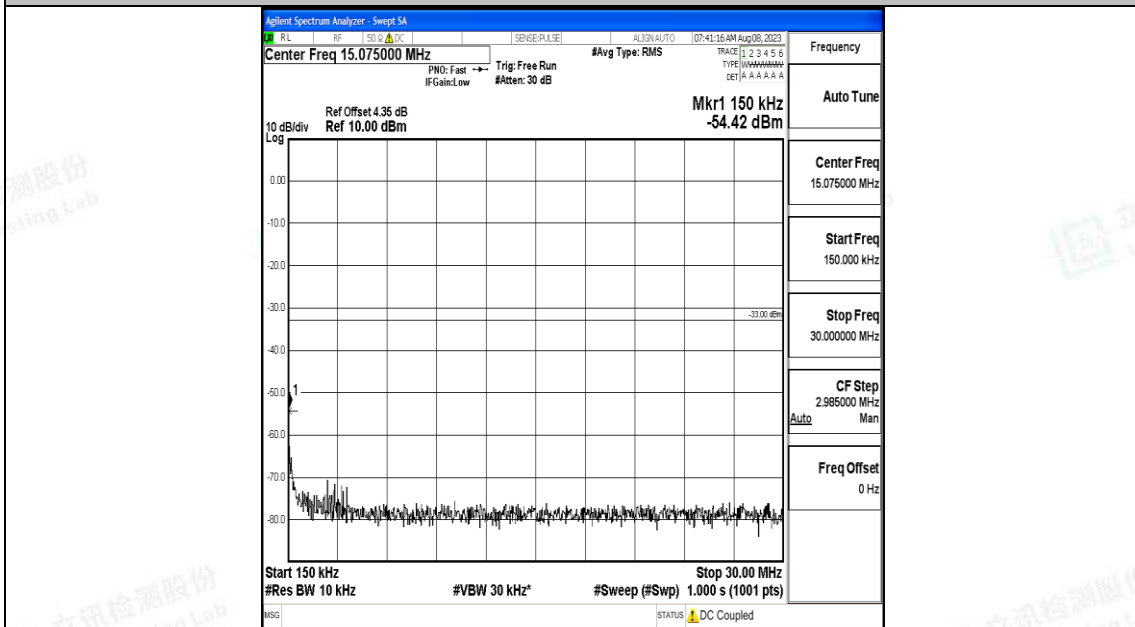

Band25_1.4MHz_QPSK_26683_1RB#0_0.009~0.15_0.009~0.15

Band25_1.4MHz_QPSK_26683_1RB#0_0.15~30_0.15~30