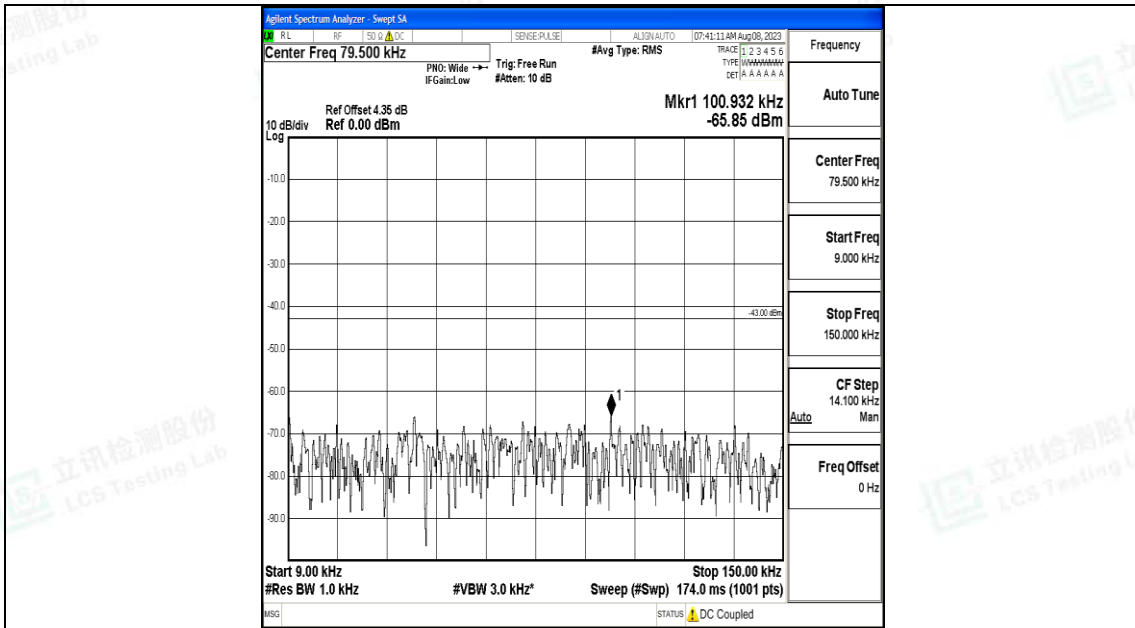

Band25\_1.4MHz\_16QAM\_26365\_1RB#0\_0.15~30\_0.15~30

Band25\_1.4MHz\_16QAM\_26365\_1RB#0\_30~1000\_30~1000

Band25\_1.4MHz\_16QAM\_26365\_1RB#0\_1000~3000\_1000~3000

Band25\_1.4MHz\_16QAM\_26365\_1RB#0\_3000~20000\_3000~20000