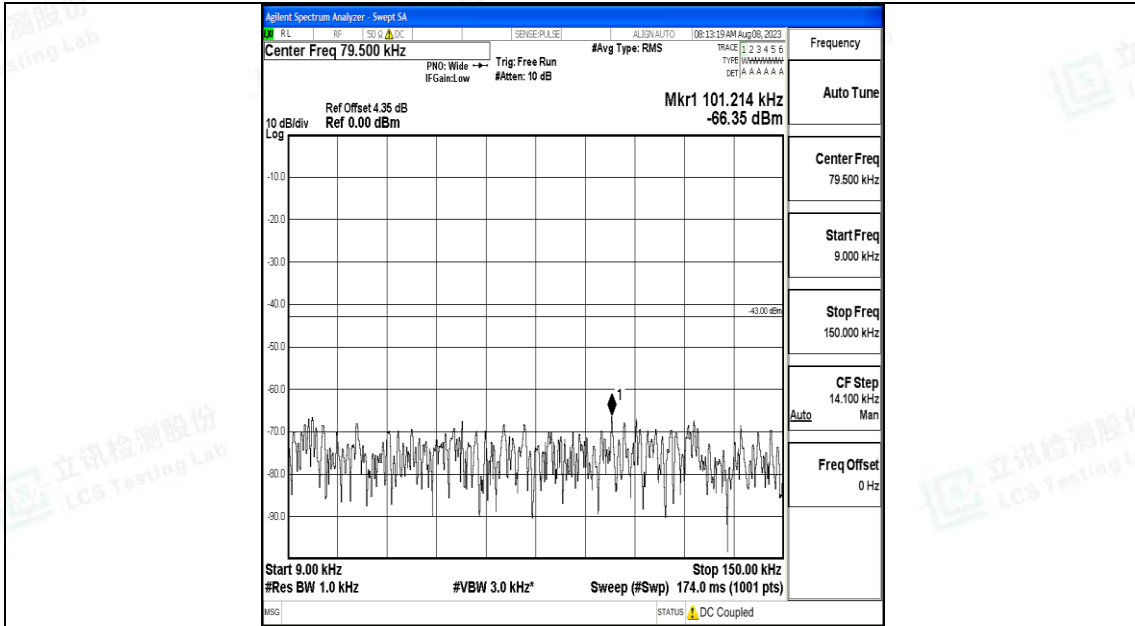

Band25\_5MHz\_16QAM\_26065\_1RB#0\_0.15~30\_0.15~30

Band25\_5MHz\_16QAM\_26065\_1RB#0\_30~1000\_30~1000

Band25\_5MHz\_16QAM\_26065\_1RB#0\_1000~3000\_1000~3000

Band25\_5MHz\_16QAM\_26065\_1RB#0\_3000~20000\_3000~20000