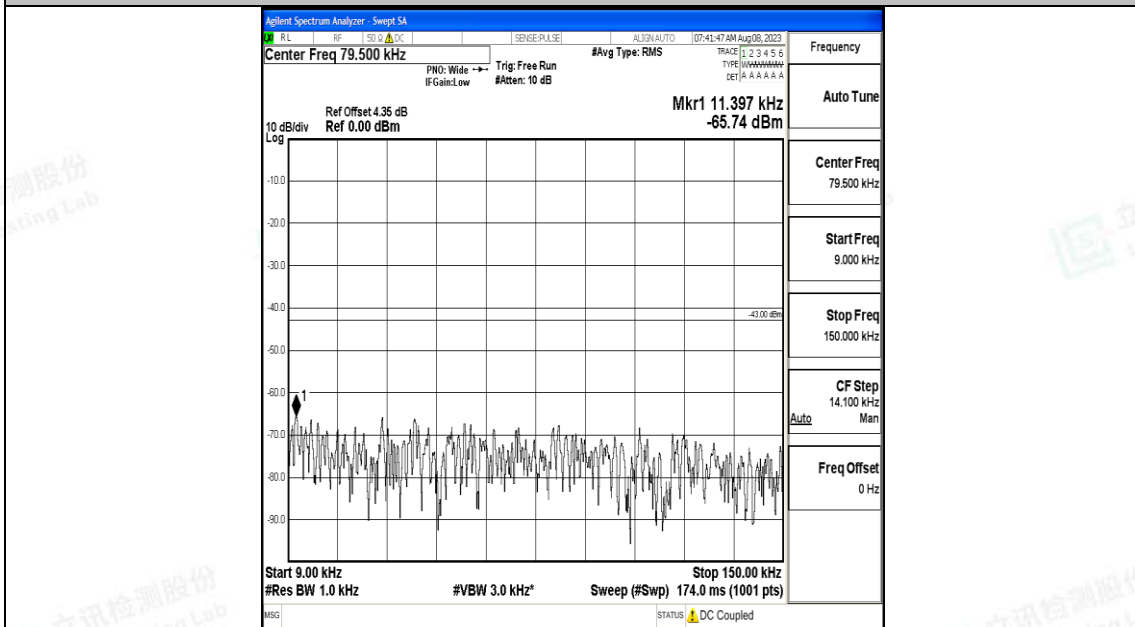

Band25_1.4MHz_QPSK_26683_1RB#0_3000~20000_3000~20000

Band25_1.4MHz_16QAM_26683_1RB#0_0.009~0.15_0.009~0.15