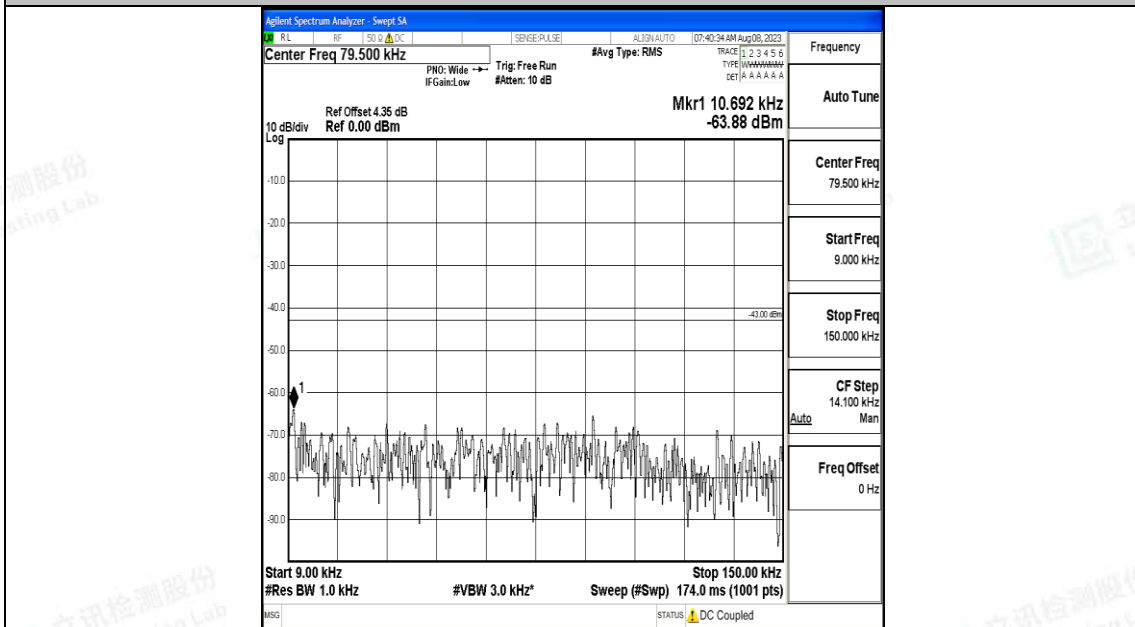

Band25\_1.4MHz\_QPSK\_26365\_1RB#0\_30~1000\_30~1000

Band25\_1.4MHz\_QPSK\_26365\_1RB#0\_1000~3000\_1000~3000

Band25\_1.4MHz\_QPSK\_26365\_1RB#0\_3000~20000\_3000~20000

Band25\_1.4MHz\_16QAM\_26365\_1RB#0\_0.009~0.15\_0.009~0.15