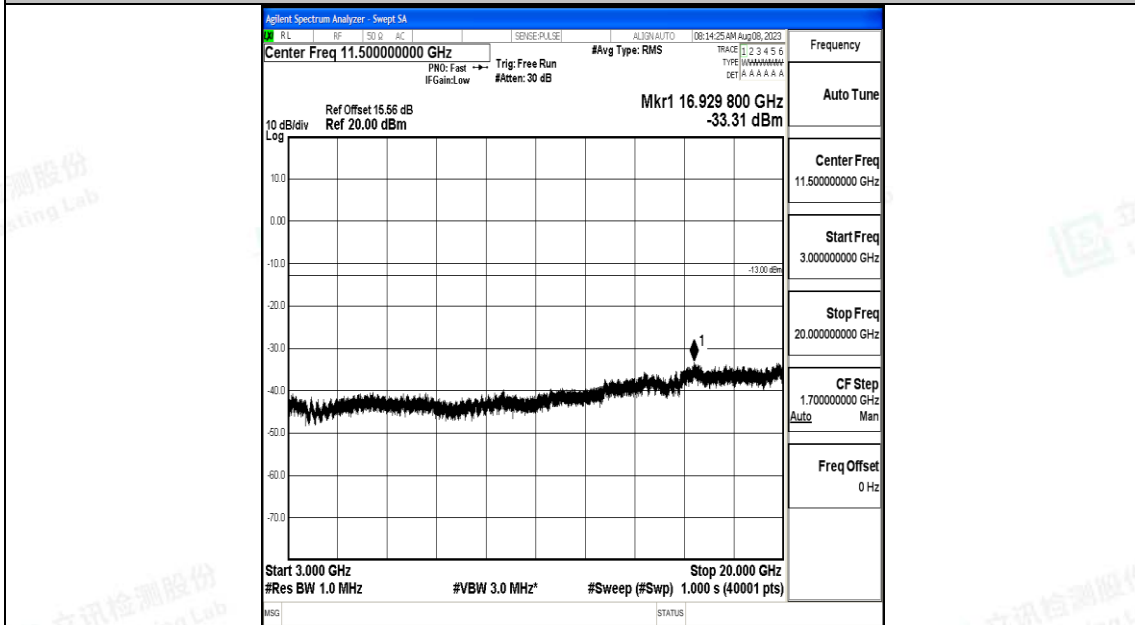

Band25_5MHz_16QAM_26365_1RB#0_1000~3000_1000~3000

Band25_5MHz_16QAM_26365_1RB#0_3000~20000_3000~20000