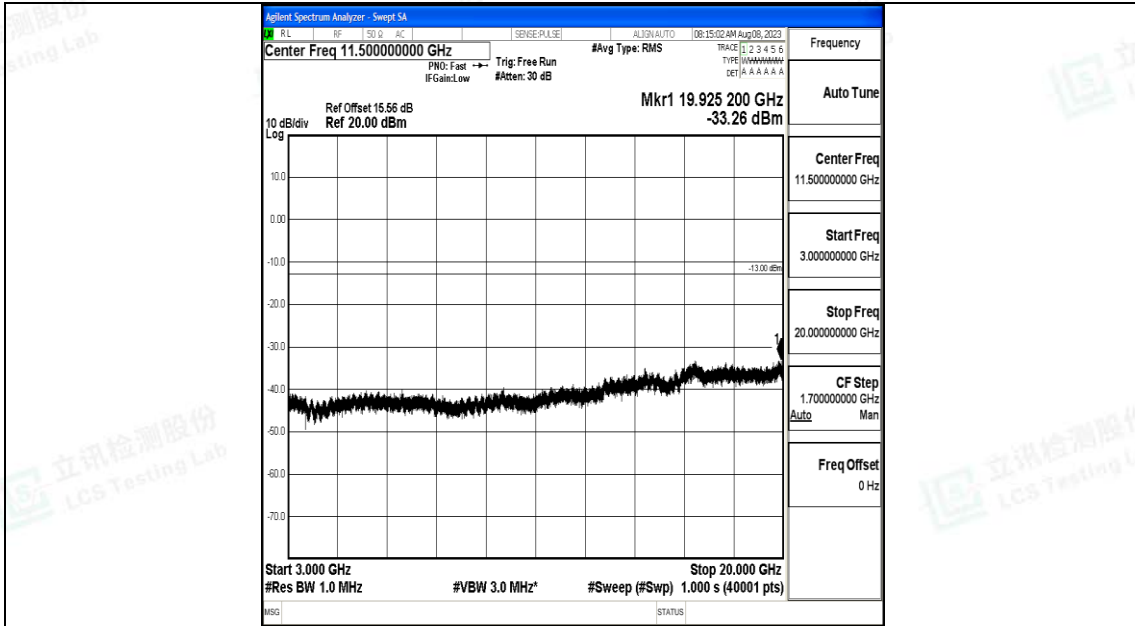

Band25_5MHz_QPSK_26665_1RB#0_1000~3000_1000~3000

Band25_5MHz_QPSK_26665_1RB#0_3000~20000_3000~20000