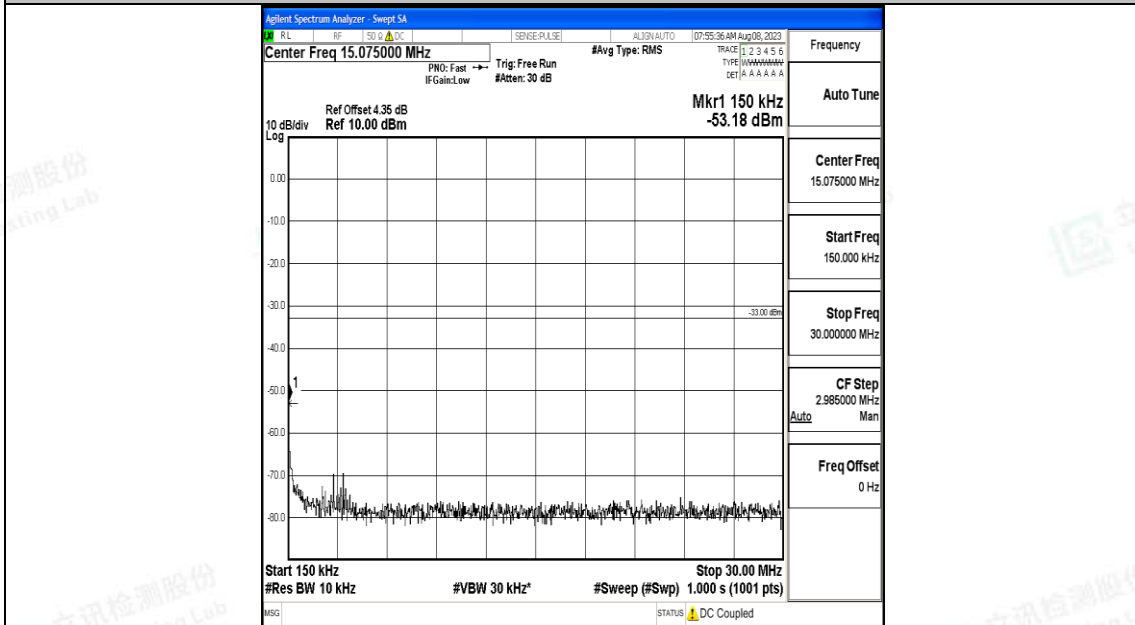

Band25\_3MHz\_16QAM\_26055\_1RB#0\_1000~3000\_1000~3000

Band25\_3MHz\_16QAM\_26055\_1RB#0\_3000~20000\_3000~20000

Band25\_3MHz\_QPSK\_26365\_1RB#0\_0.009~0.15\_0.009~0.15

Band25\_3MHz\_QPSK\_26365\_1RB#0\_0.15~30\_0.15~30