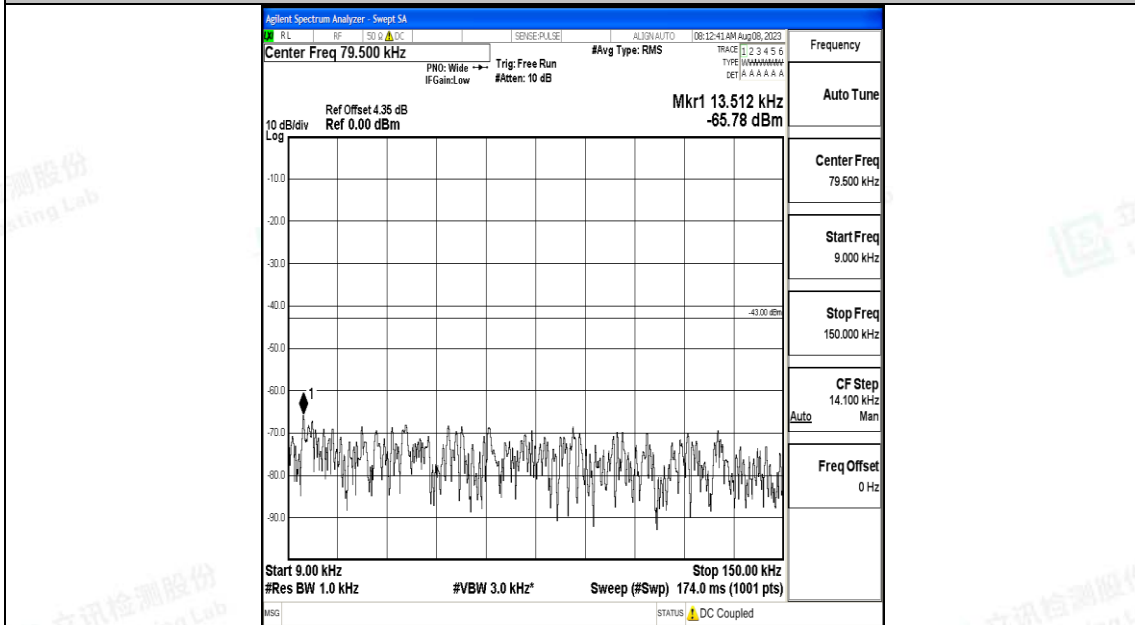

Band25\_5MHz\_QPSK\_26065\_1RB#0\_30~1000\_30~1000

Band25\_5MHz\_QPSK\_26065\_1RB#0\_1000~3000\_1000~3000

Band25\_5MHz\_QPSK\_26065\_1RB#0\_3000~20000\_3000~20000

Band25\_5MHz\_16QAM\_26065\_1RB#0\_0.009~0.15\_0.009~0.15