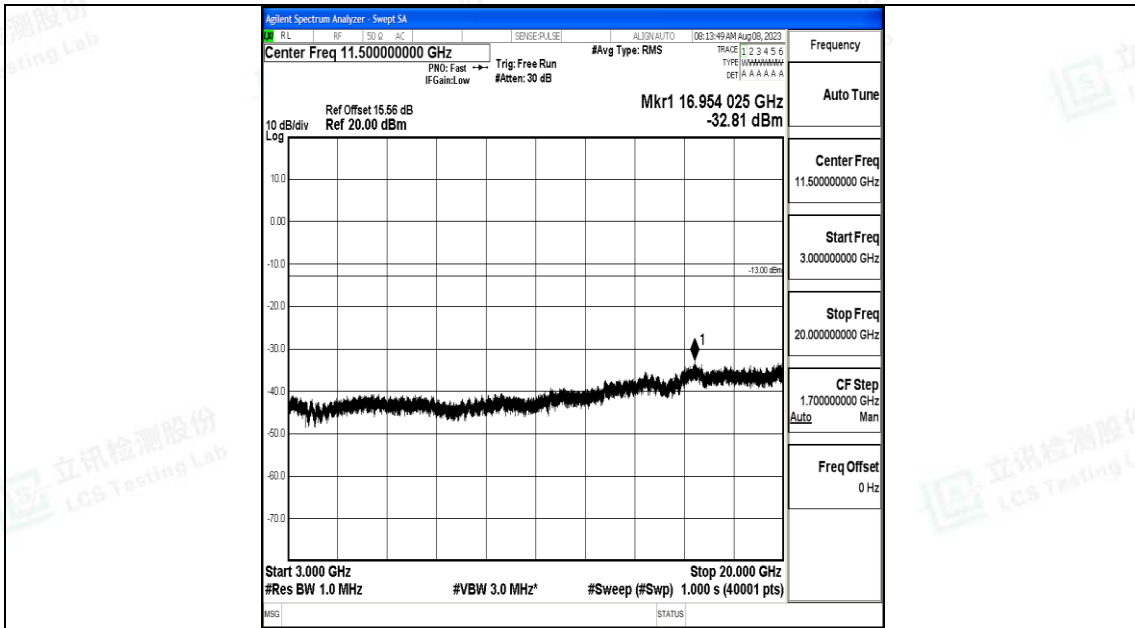

Band25\_5MHz\_QPSK\_26365\_1RB#0\_0.009~0.15\_0.009~0.15

Band25\_5MHz\_QPSK\_26365\_1RB#0\_0.15~30\_0.15~30

Band25\_5MHz\_QPSK\_26365\_1RB#0\_30~1000\_30~1000

Band25\_5MHz\_QPSK\_26365\_1RB#0\_1000~3000\_1000~3000