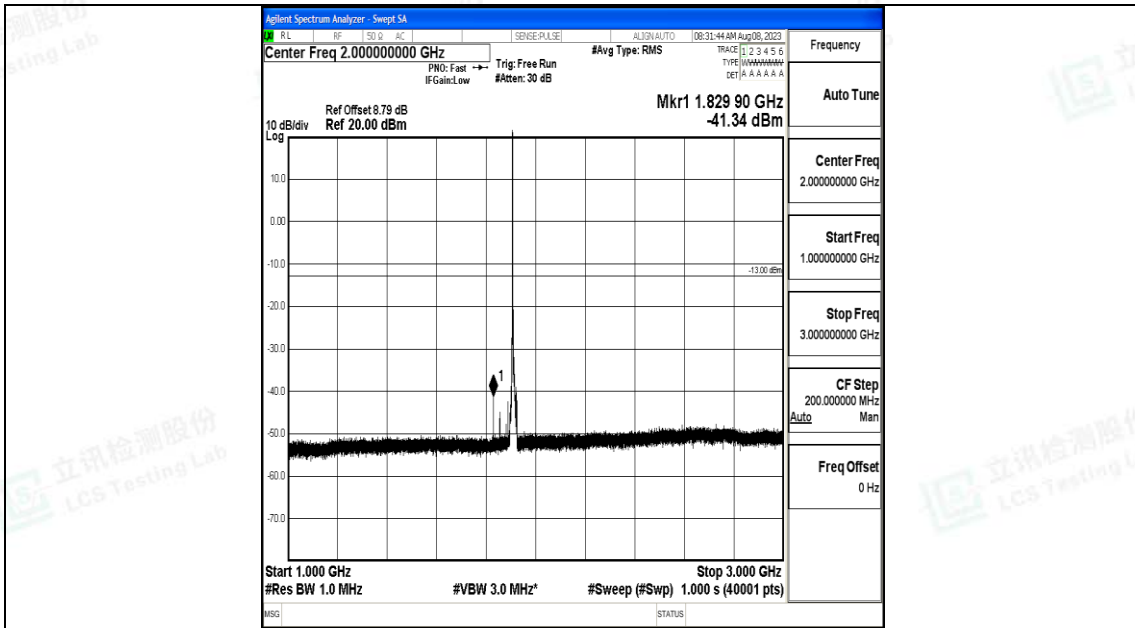

Band25\_10MHz\_QPSK\_26640\_1RB#0\_3000~20000\_3000~20000

Band25\_10MHz\_16QAM\_26640\_1RB#0\_0.009~0.15\_0.009~0.15

Band25\_10MHz\_16QAM\_26640\_1RB#0\_0.15~30\_0.15~30

Band25\_10MHz\_16QAM\_26640\_1RB#0\_30~1000\_30~1000