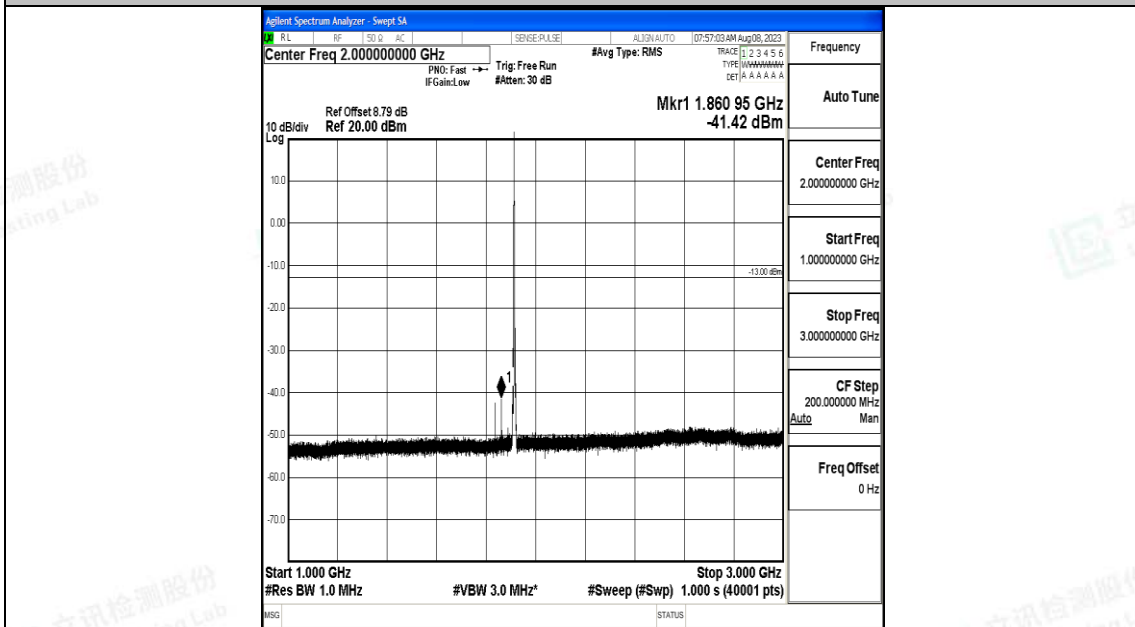

Band25\_3MHz\_QPSK\_26675\_1RB#0\_0.009~0.15\_0.009~0.15

Band25\_3MHz\_QPSK\_26675\_1RB#0\_0.15~30\_0.15~30

Band25\_3MHz\_QPSK\_26675\_1RB#0\_30~1000\_30~1000

Band25\_3MHz\_QPSK\_26675\_1RB#0\_1000~3000\_1000~3000