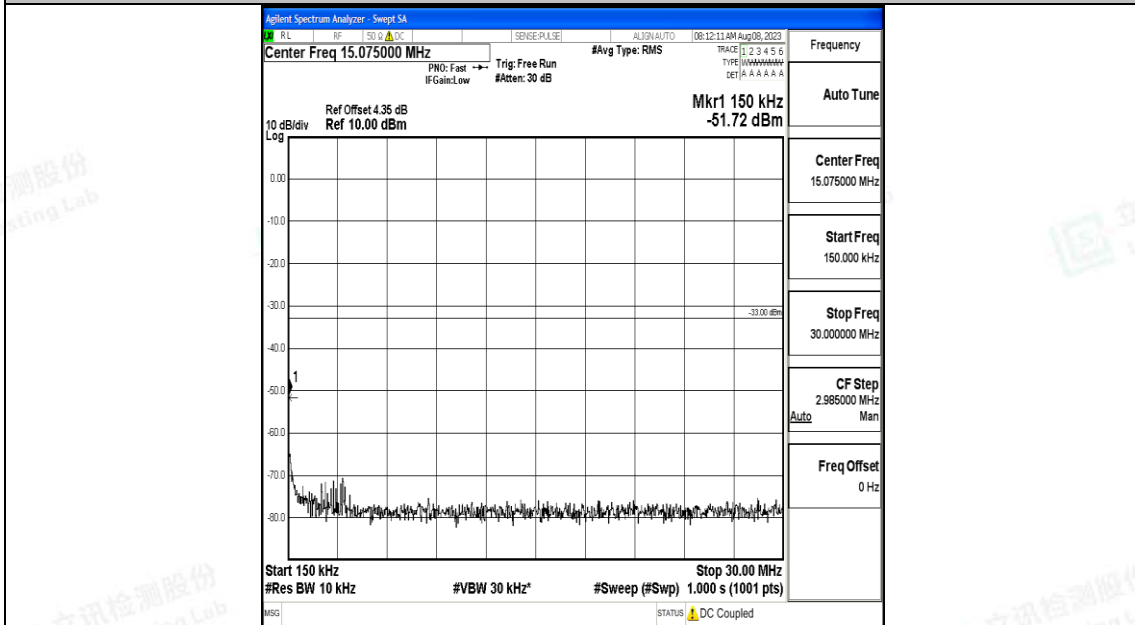

Band25\_3MHz\_16QAM\_26675\_1RB#0\_1000~3000\_1000~3000

Band25\_3MHz\_16QAM\_26675\_1RB#0\_3000~20000\_3000~20000

Band25\_5MHz\_QPSK\_26065\_1RB#0\_0.009~0.15\_0.009~0.15

Band25\_5MHz\_QPSK\_26065\_1RB#0\_0.15~30\_0.15~30