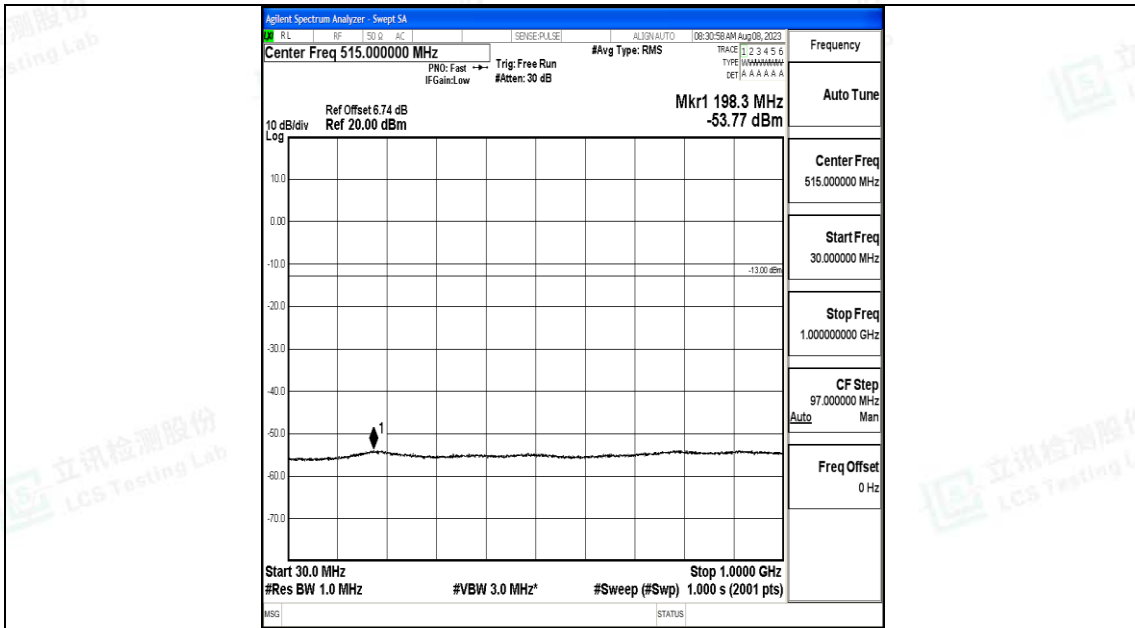

Band25_10MHz_QPSK_26640_1RB#0_0.15~30_0.15~30

Band25_10MHz_QPSK_26640_1RB#0_30~1000_30~1000