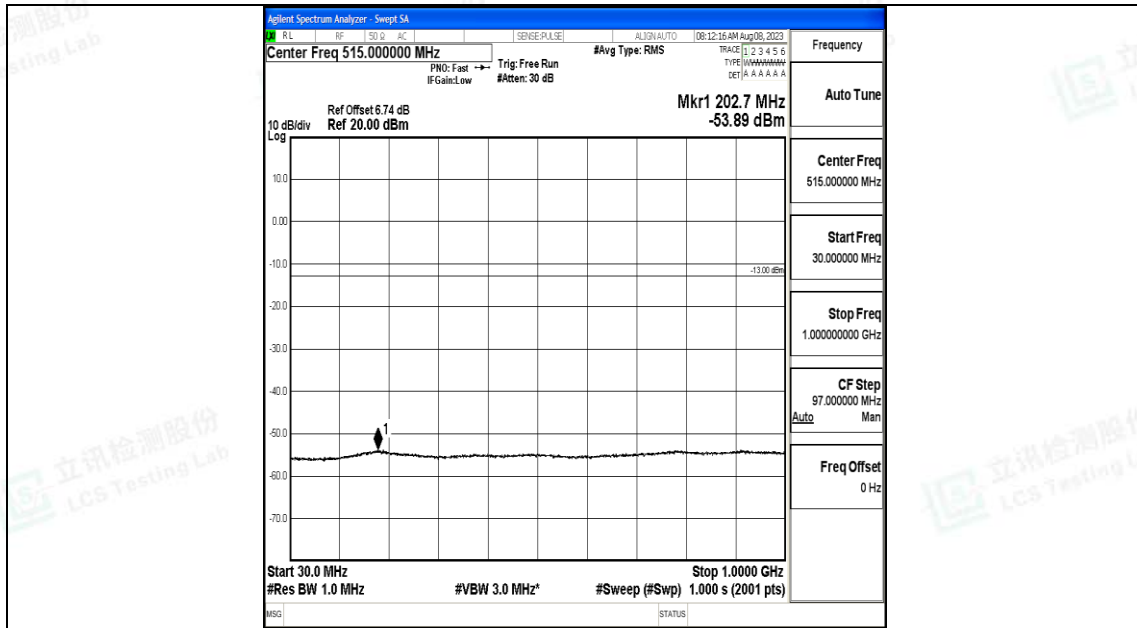

Band25\_3MHz\_16QAM\_26675\_1RB#0\_1000~3000\_1000~3000

Band25\_3MHz\_16QAM\_26675\_1RB#0\_3000~20000\_3000~20000

Band25\_5MHz\_QPSK\_26065\_1RB#0\_0.009~0.15\_0.009~0.15

Band25\_5MHz\_QPSK\_26065\_1RB#0\_0.15~30\_0.15~30