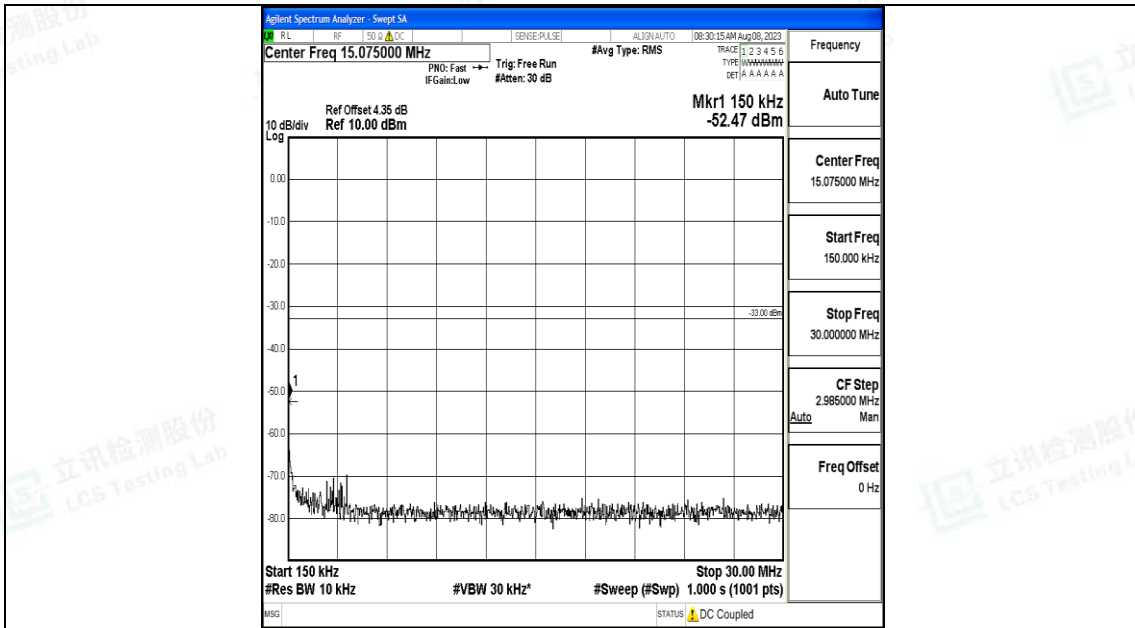

Band25\_10MHz\_QPSK\_26365\_1RB#0\_30~1000\_30~1000

Band25\_10MHz\_QPSK\_26365\_1RB#0\_1000~3000\_1000~3000

Band25\_10MHz\_QPSK\_26365\_1RB#0\_3000~20000\_3000~20000

Band25\_10MHz\_16QAM\_26365\_1RB#0\_0.009~0.15\_0.009~0.15