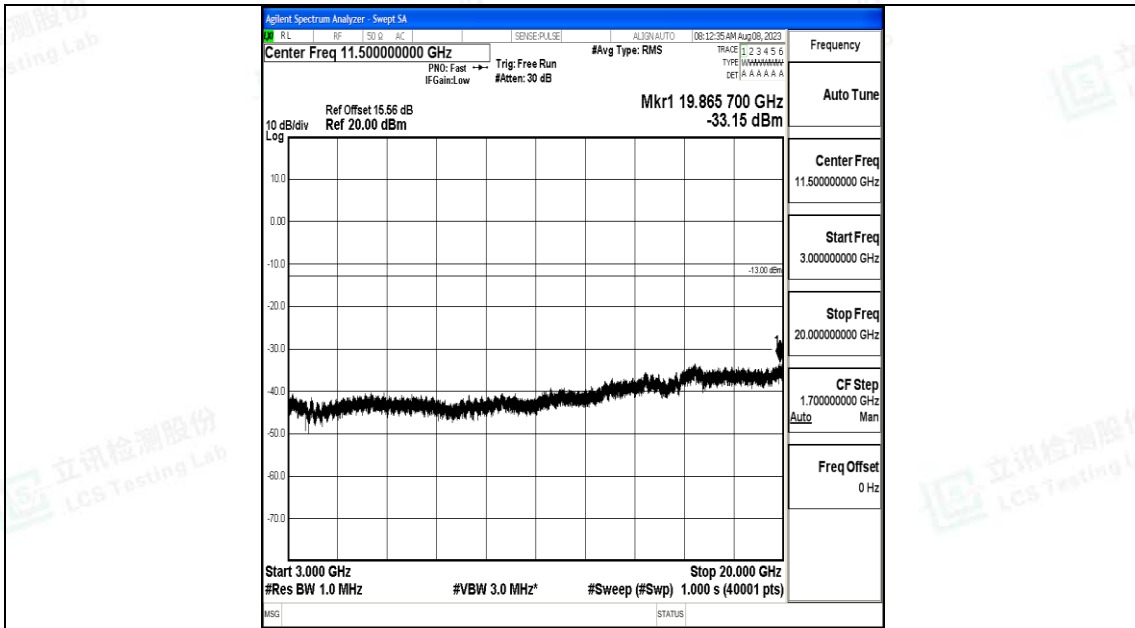

Band25_5MHz_QPSK_26065_1RB#0_1000~3000_1000~3000

Band25_5MHz_QPSK_26065_1RB#0_3000~20000_3000~20000