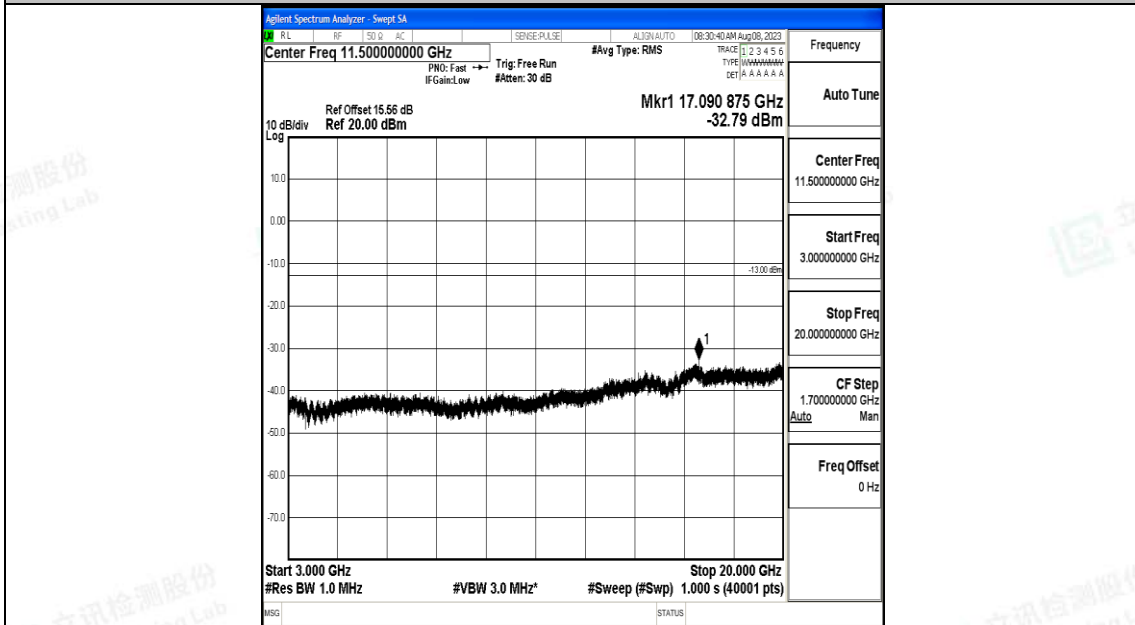

Band25\_10MHz\_16QAM\_26365\_1RB#0\_0.15~30\_0.15~30

Band25\_10MHz\_16QAM\_26365\_1RB#0\_30~1000\_30~1000

Band25\_10MHz\_16QAM\_26365\_1RB#0\_1000~3000\_1000~3000

Band25\_10MHz\_16QAM\_26365\_1RB#0\_3000~20000\_3000~20000