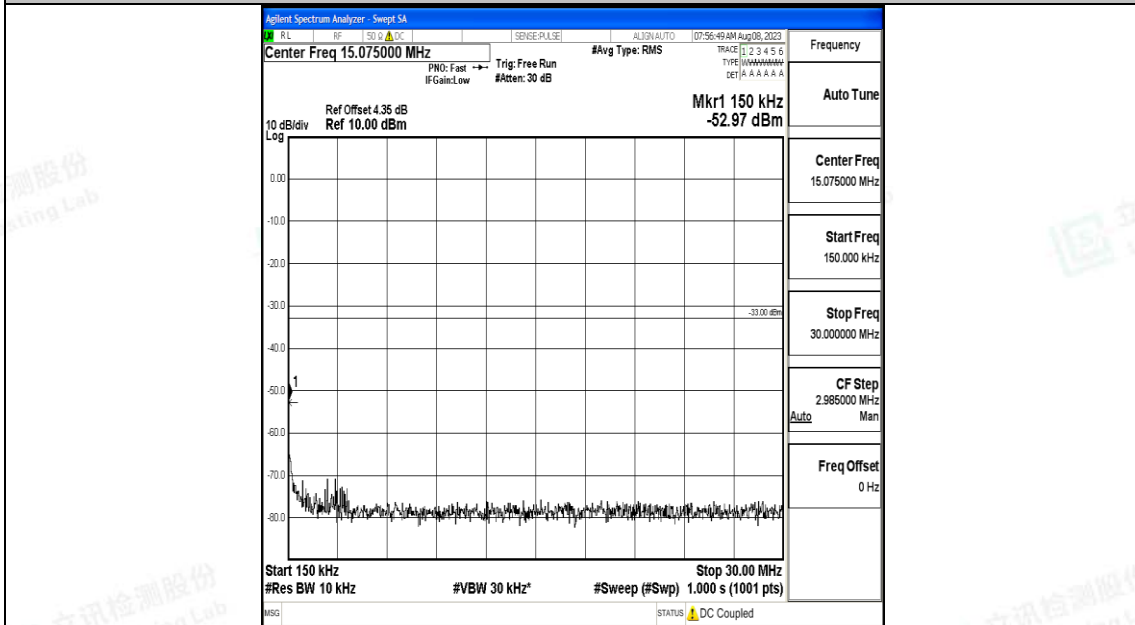

Band25_3MHz_QPSK_26675_1RB#0_0.009~0.15_0.009~0.15

Band25_3MHz_QPSK_26675_1RB#0_0.15~30_0.15~30