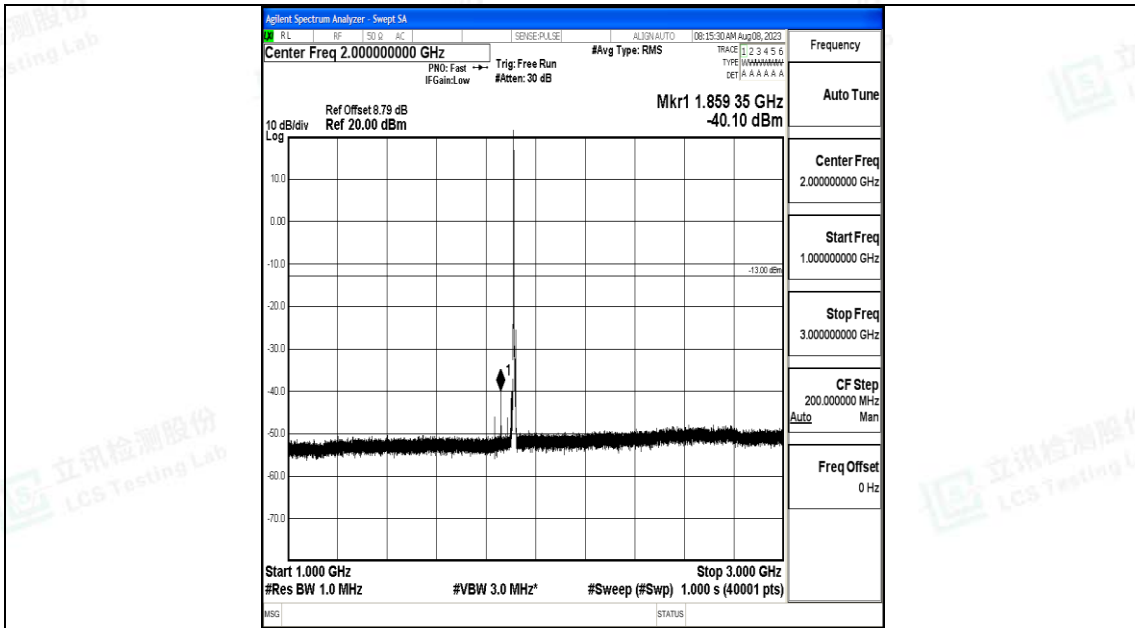

Band25_5MHz_16QAM_26665_1RB#0_30~1000_30~1000

Band25_5MHz_16QAM_26665_1RB#0_1000~3000_1000~3000