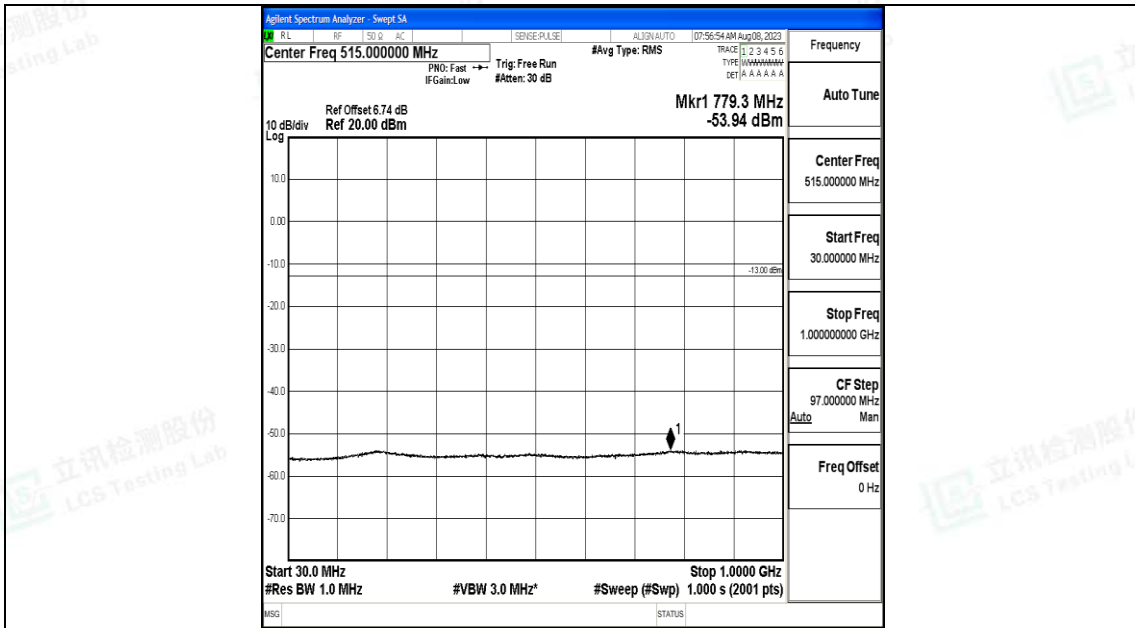

Band25_3MHz_QPSK_26675_1RB#0_0.15~30_0.15~30

Band25_3MHz_QPSK_26675_1RB#0_30~1000_30~1000