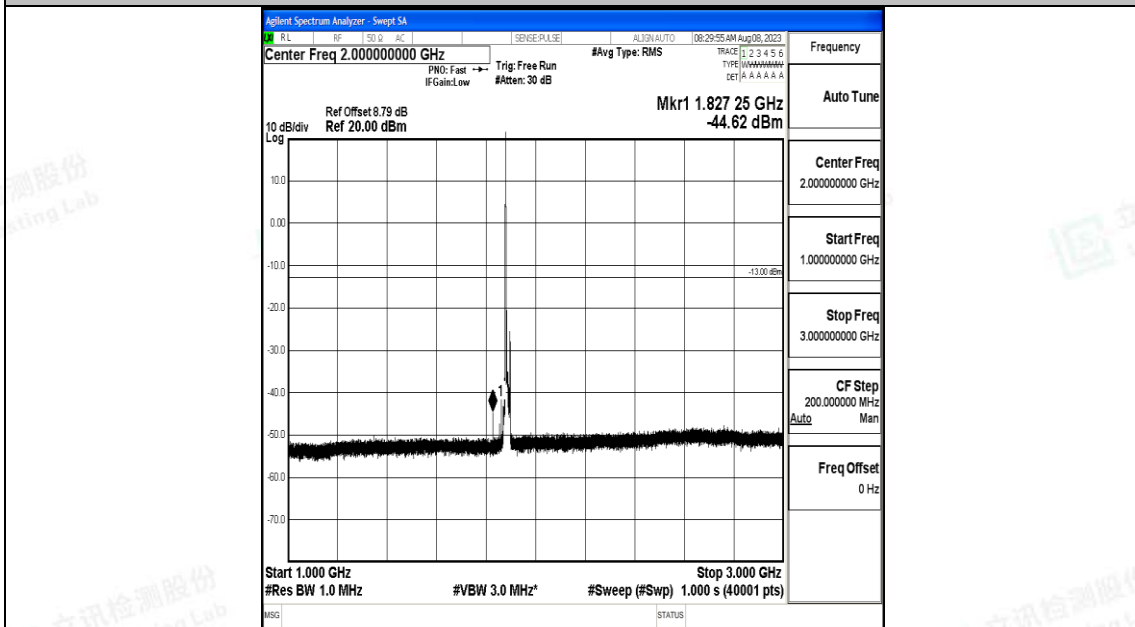

Band25_10MHz_QPSK_26365_1RB#0_30~1000_30~1000

Band25_10MHz_QPSK_26365_1RB#0_1000~3000_1000~3000