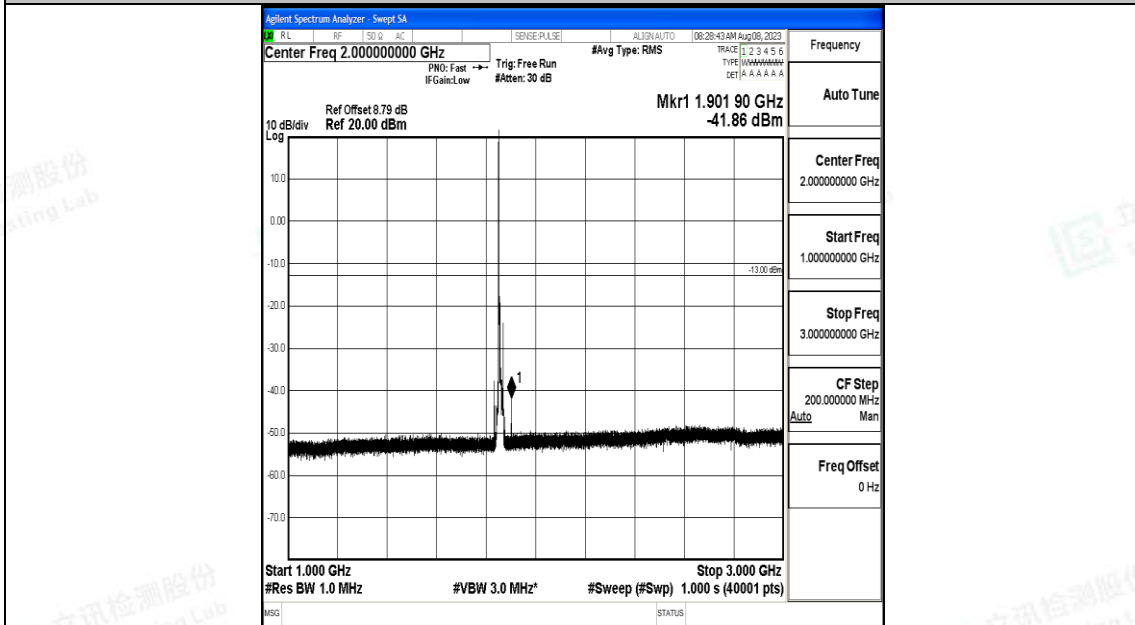

Band25\_10MHz\_QPSK\_26090\_1RB#0\_0.009~0.15\_0.009~0.15

Band25\_10MHz\_QPSK\_26090\_1RB#0\_0.15~30\_0.15~30

Band25\_10MHz\_QPSK\_26090\_1RB#0\_30~1000\_30~1000

Band25\_10MHz\_QPSK\_26090\_1RB#0\_1000~3000\_1000~3000