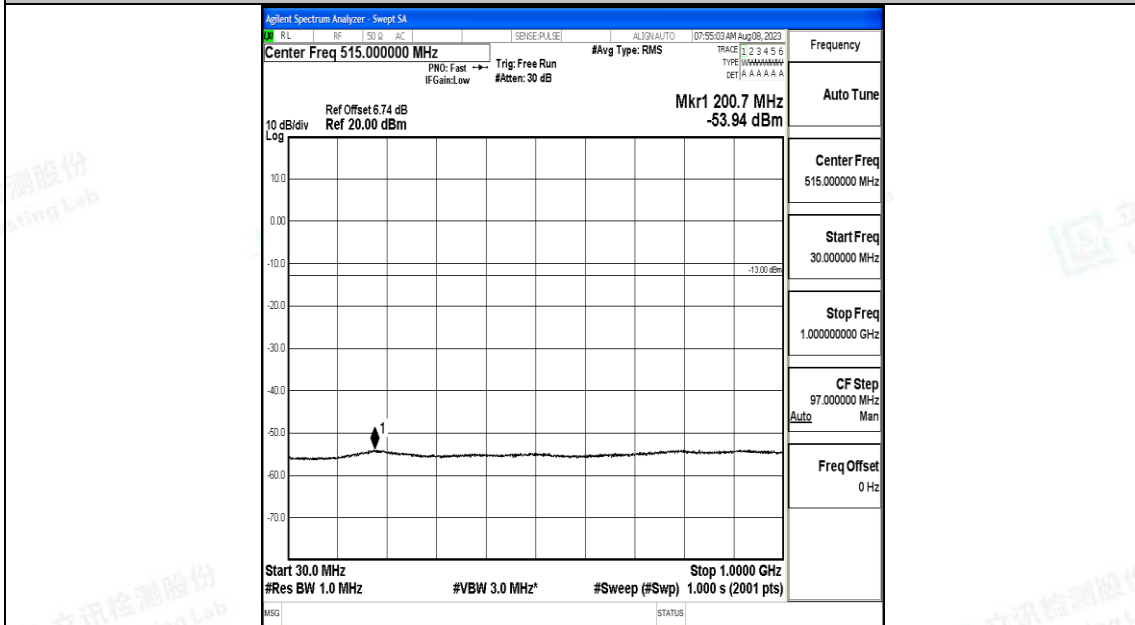

Band25\_3MHz\_QPSK\_26055\_1RB#0\_30~1000\_30~1000

Band25\_3MHz\_QPSK\_26055\_1RB#0\_1000~3000\_1000~3000

Band25\_3MHz\_16QAM\_26055\_1RB#0\_0.15~30\_0.15~30

Band25\_3MHz\_16QAM\_26055\_1RB#0\_30~1000\_30~1000