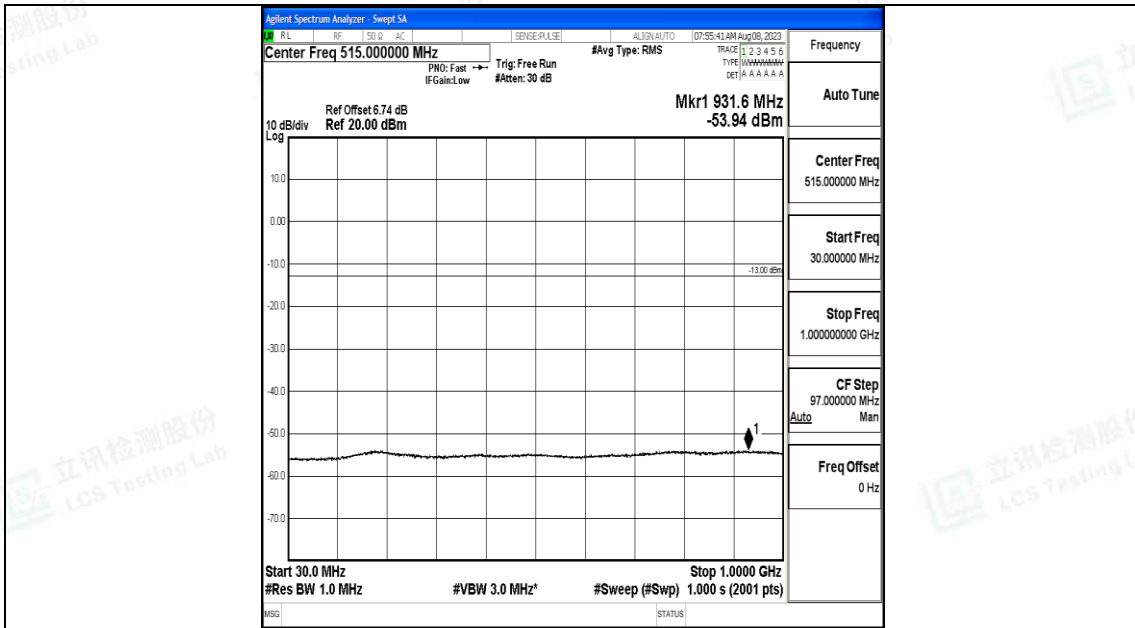

Band25\_3MHz\_16QAM\_26055\_1RB#0\_1000~3000\_1000~3000

Band25\_3MHz\_16QAM\_26055\_1RB#0\_3000~20000\_3000~20000

Band25\_3MHz\_QPSK\_26365\_1RB#0\_0.009~0.15\_0.009~0.15

Band25\_3MHz\_QPSK\_26365\_1RB#0\_0.15~30\_0.15~30