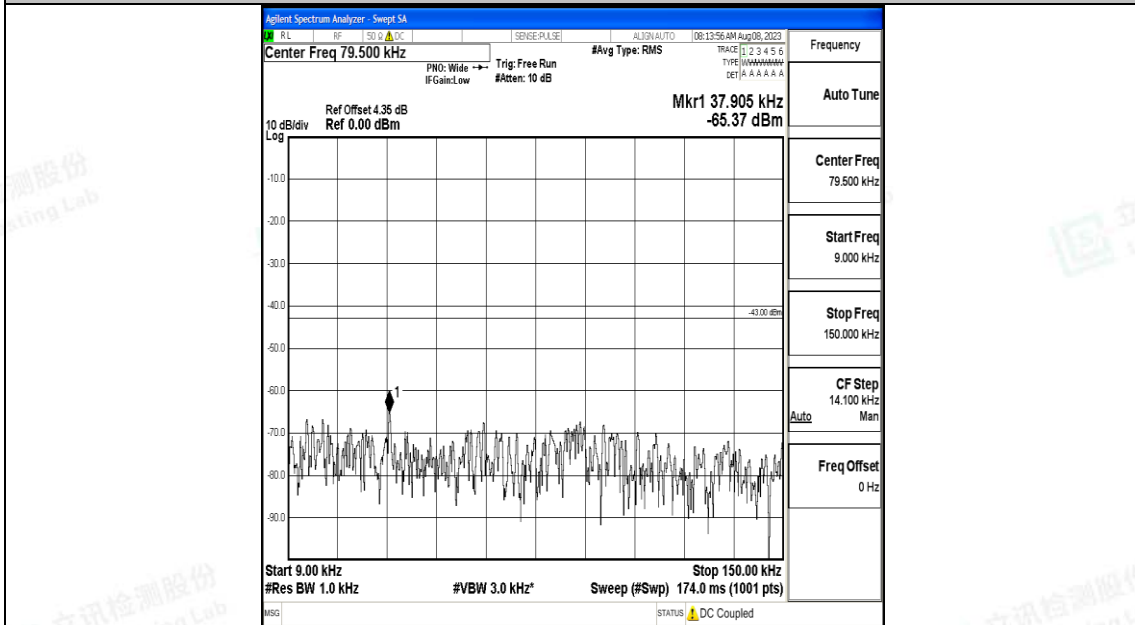

Band25_5MHz_QPSK_26365_1RB#0_3000~20000_3000~20000

Band25_5MHz_16QAM_26365_1RB#0_0.009~0.15_0.009~0.15