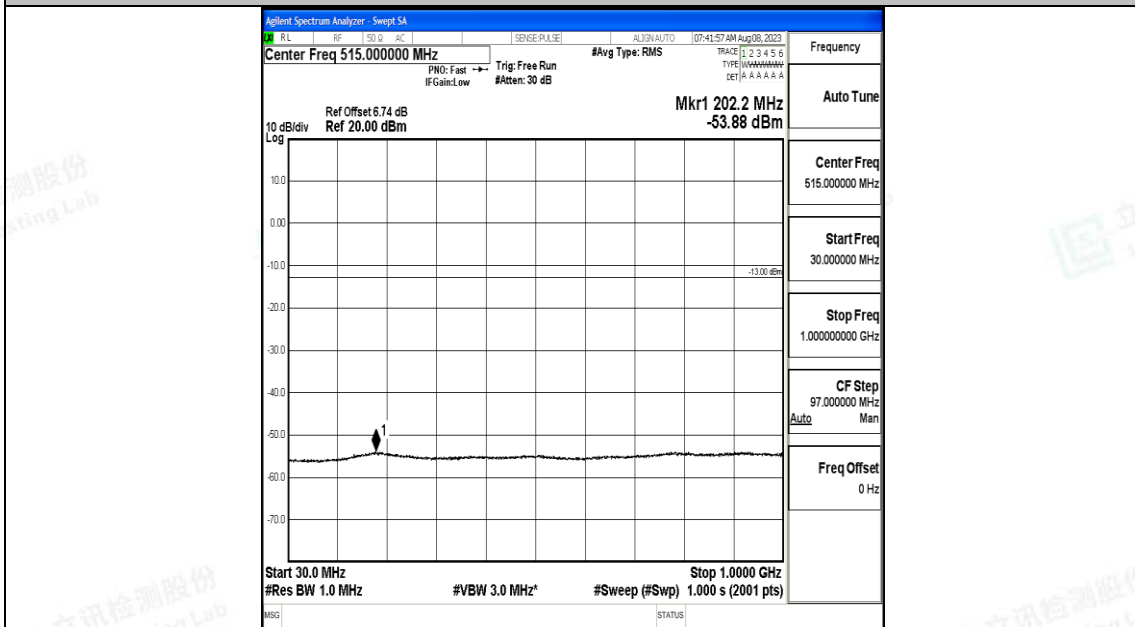

Band25\_1.4MHz\_QPSK\_26683\_1RB#0\_3000~20000\_3000~20000

Band25\_1.4MHz\_16QAM\_26683\_1RB#0\_0.009~0.15\_0.009~0.15

Band25\_1.4MHz\_16QAM\_26683\_1RB#0\_0.15~30\_0.15~30

Band25\_1.4MHz\_16QAM\_26683\_1RB#0\_30~1000\_30~1000