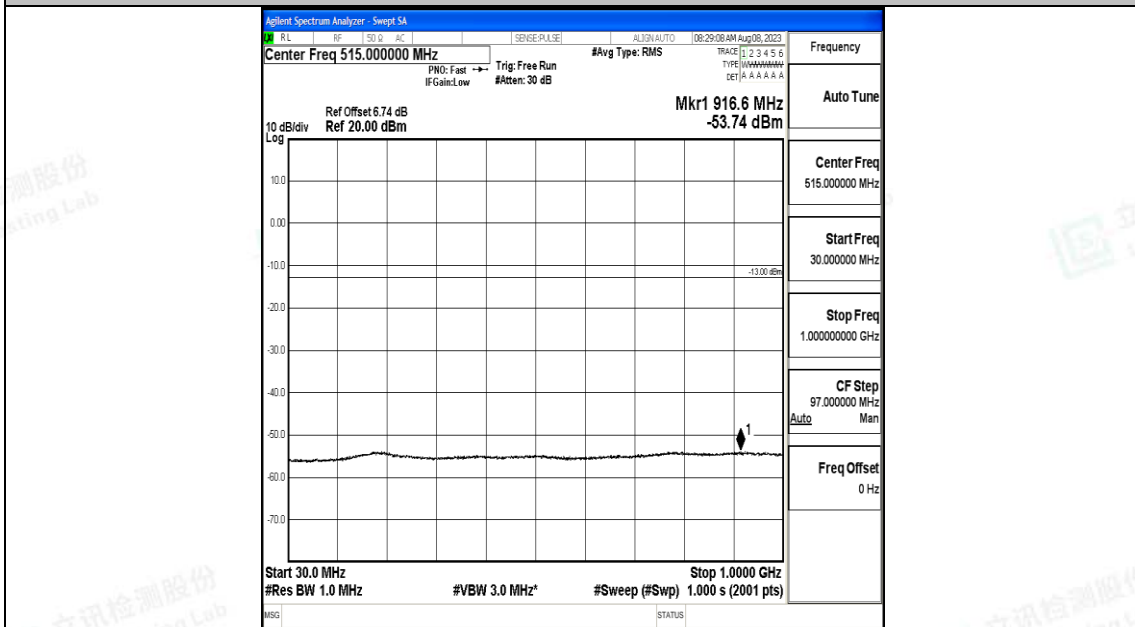

Band25\_10MHz\_QPSK\_26090\_1RB#0\_3000~20000\_3000~20000

Band25\_10MHz\_16QAM\_26090\_1RB#0\_0.009~0.15\_0.009~0.15

Band25\_10MHz\_16QAM\_26090\_1RB#0\_0.15~30\_0.15~30

Band25\_10MHz\_16QAM\_26090\_1RB#0\_30~1000\_30~1000