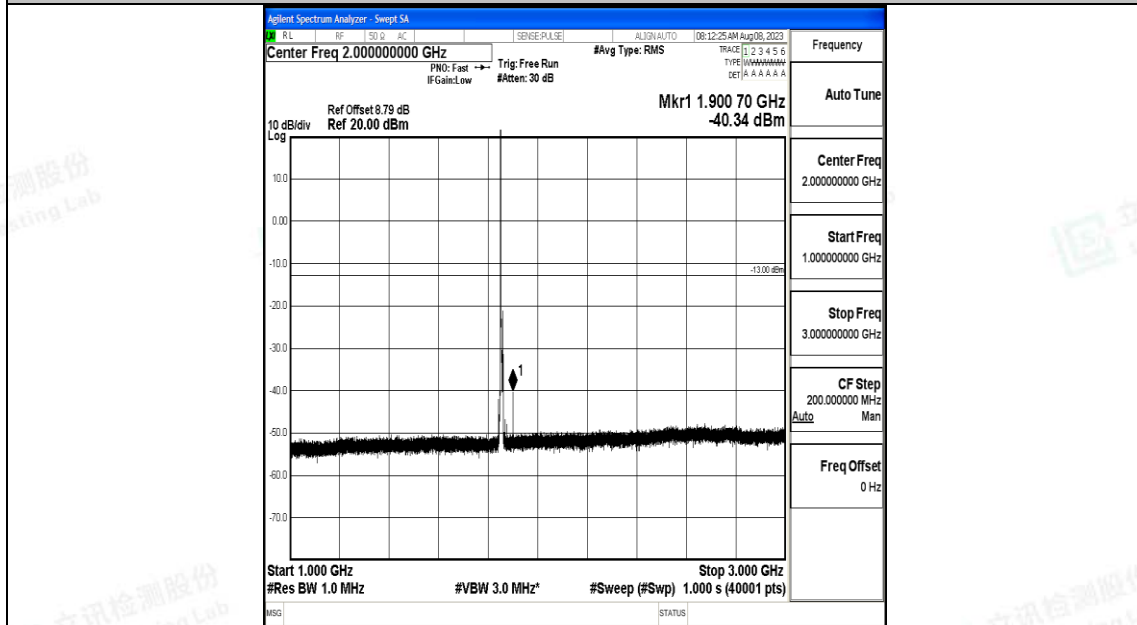

Band25_5MHz_QPSK_26065_1RB#0_30~1000_30~1000

Band25_5MHz_QPSK_26065_1RB#0_1000~3000_1000~3000