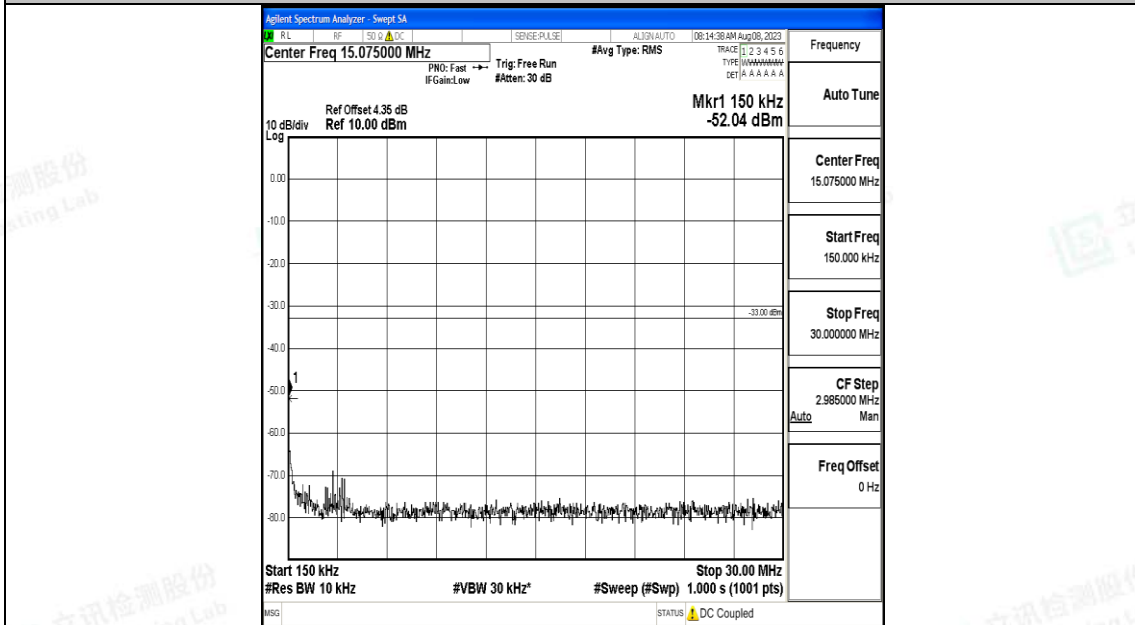

Band25\_5MHz\_16QAM\_26365\_1RB#0\_1000~3000\_1000~3000

Band25\_5MHz\_16QAM\_26365\_1RB#0\_3000~20000\_3000~20000

Band25\_5MHz\_QPSK\_26665\_1RB#0\_0.009~0.15\_0.009~0.15

Band25\_5MHz\_QPSK\_26665\_1RB#0\_0.15~30\_0.15~30